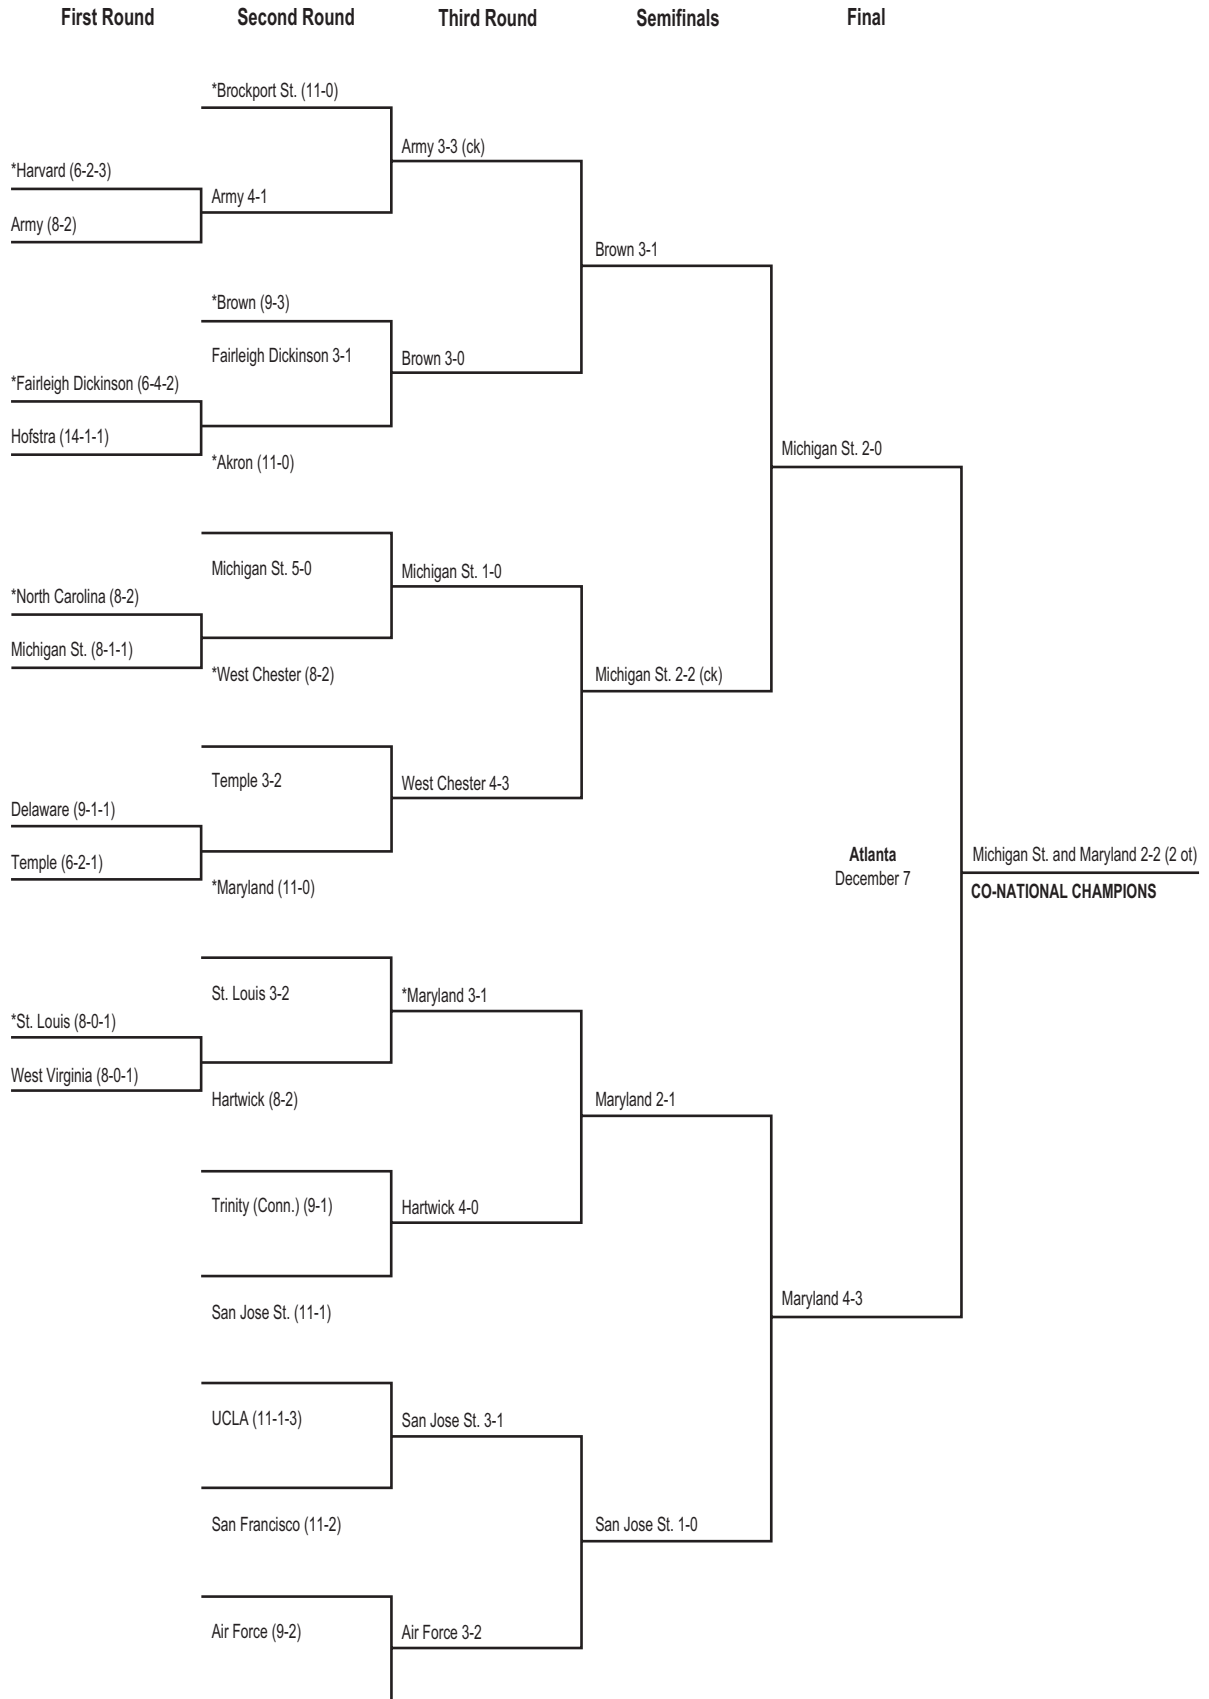

1968 Division I Men's Championship Bracket

*Host institution.