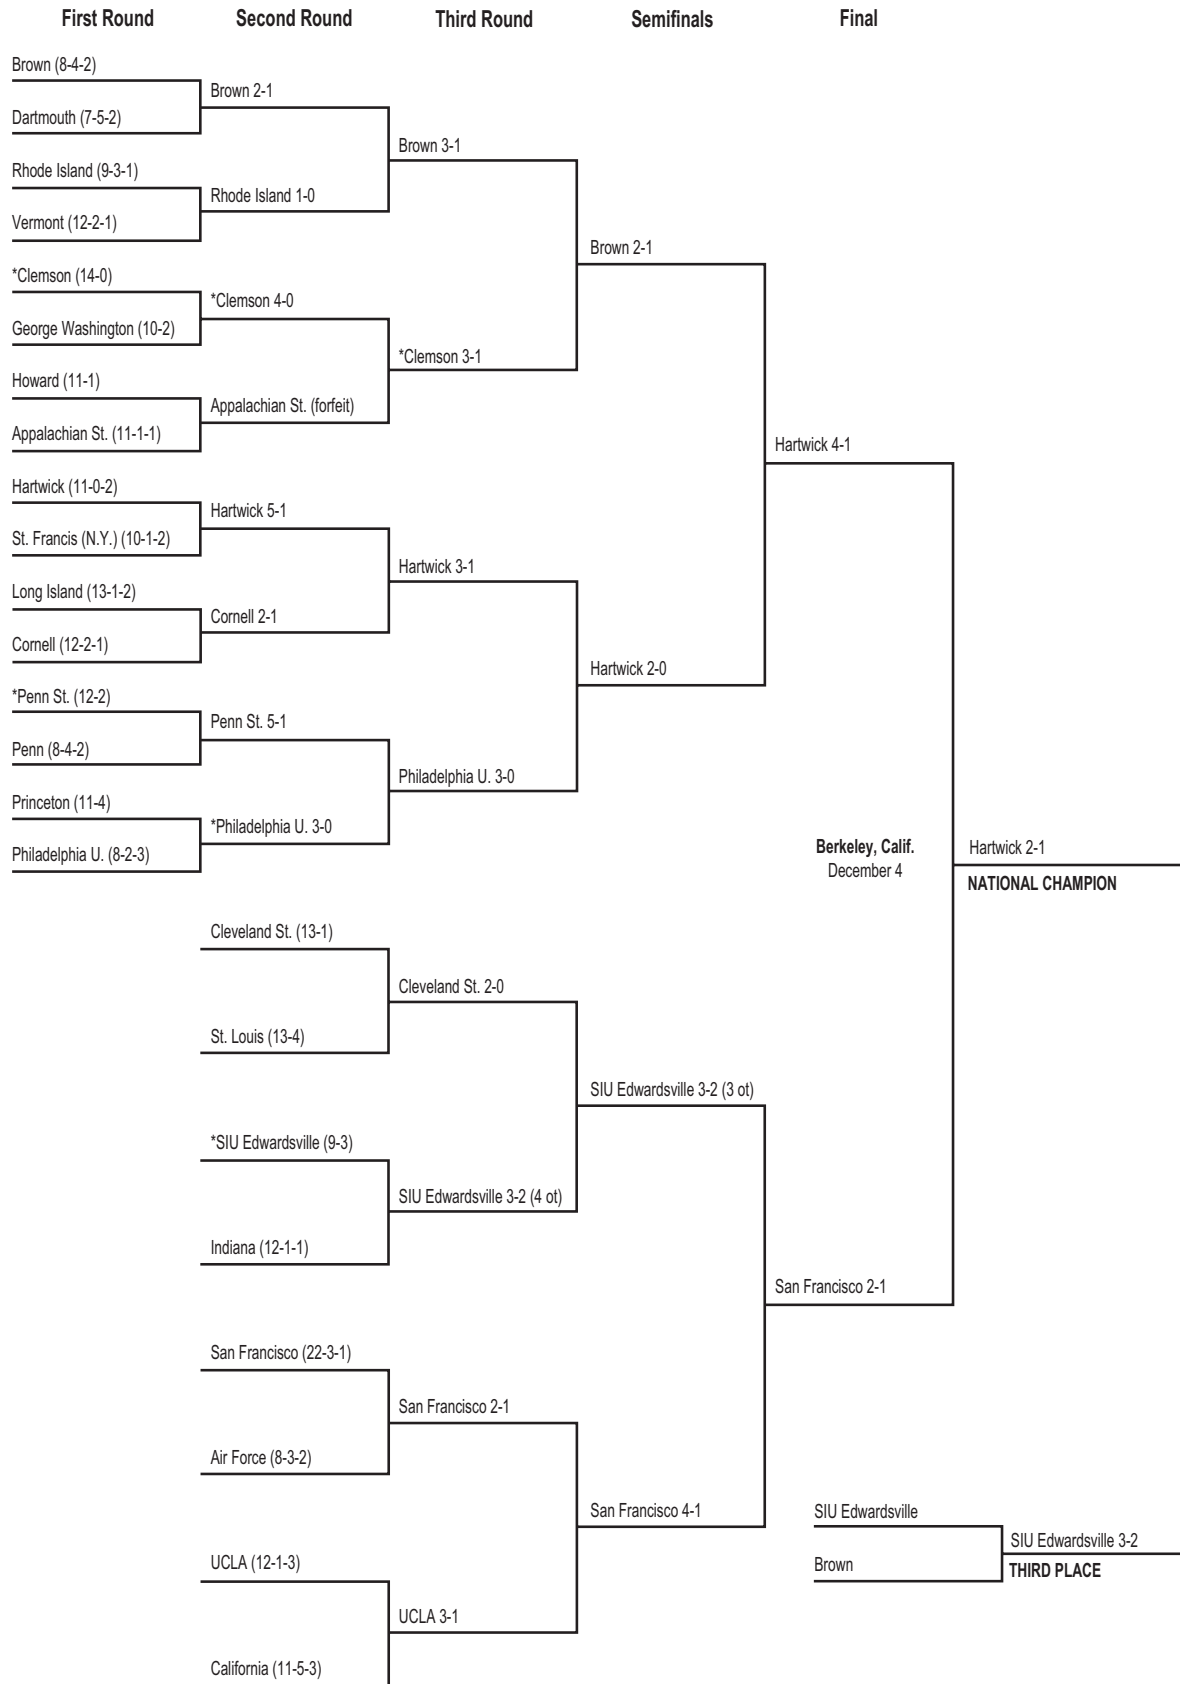

1977 Division I Men's Championship Bracket

*Host institution.