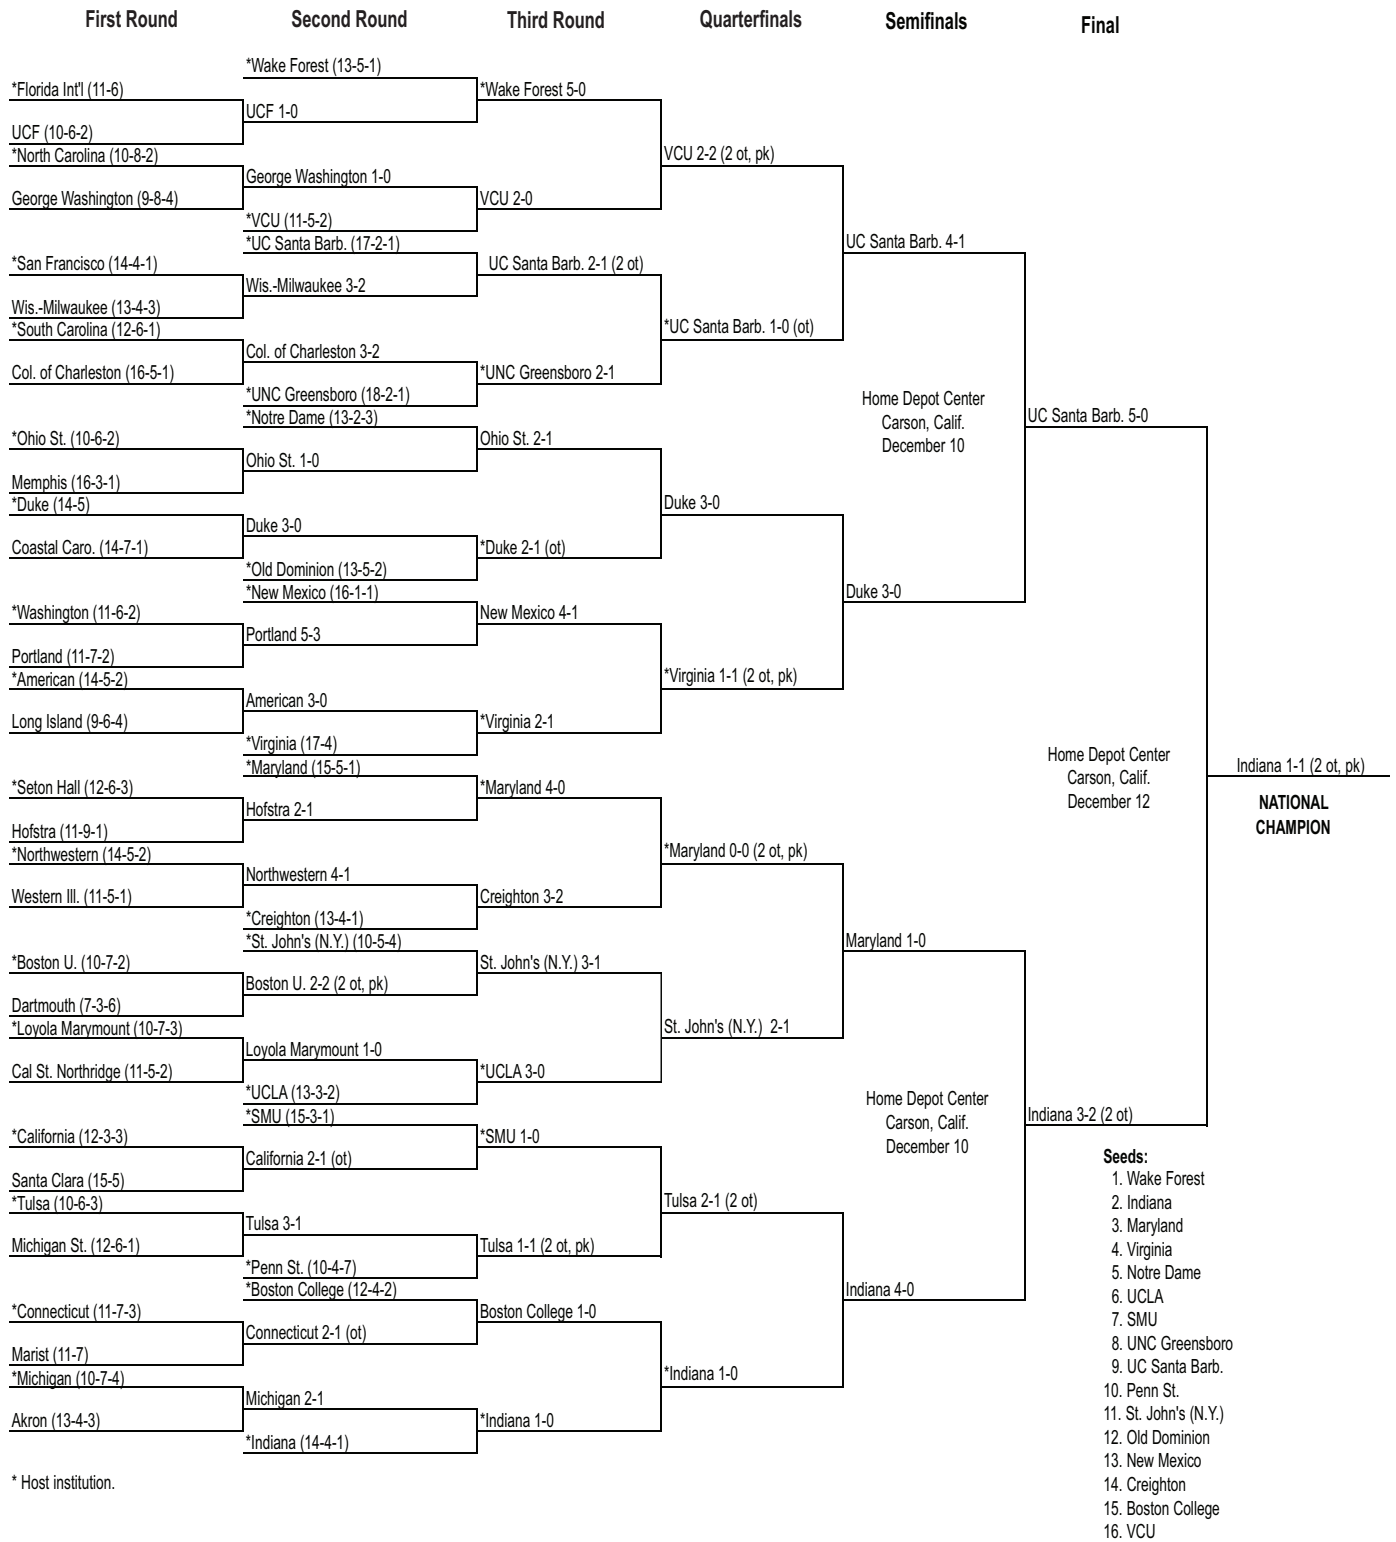

2004 Division I Men's Championship Bracket

* Host institution.