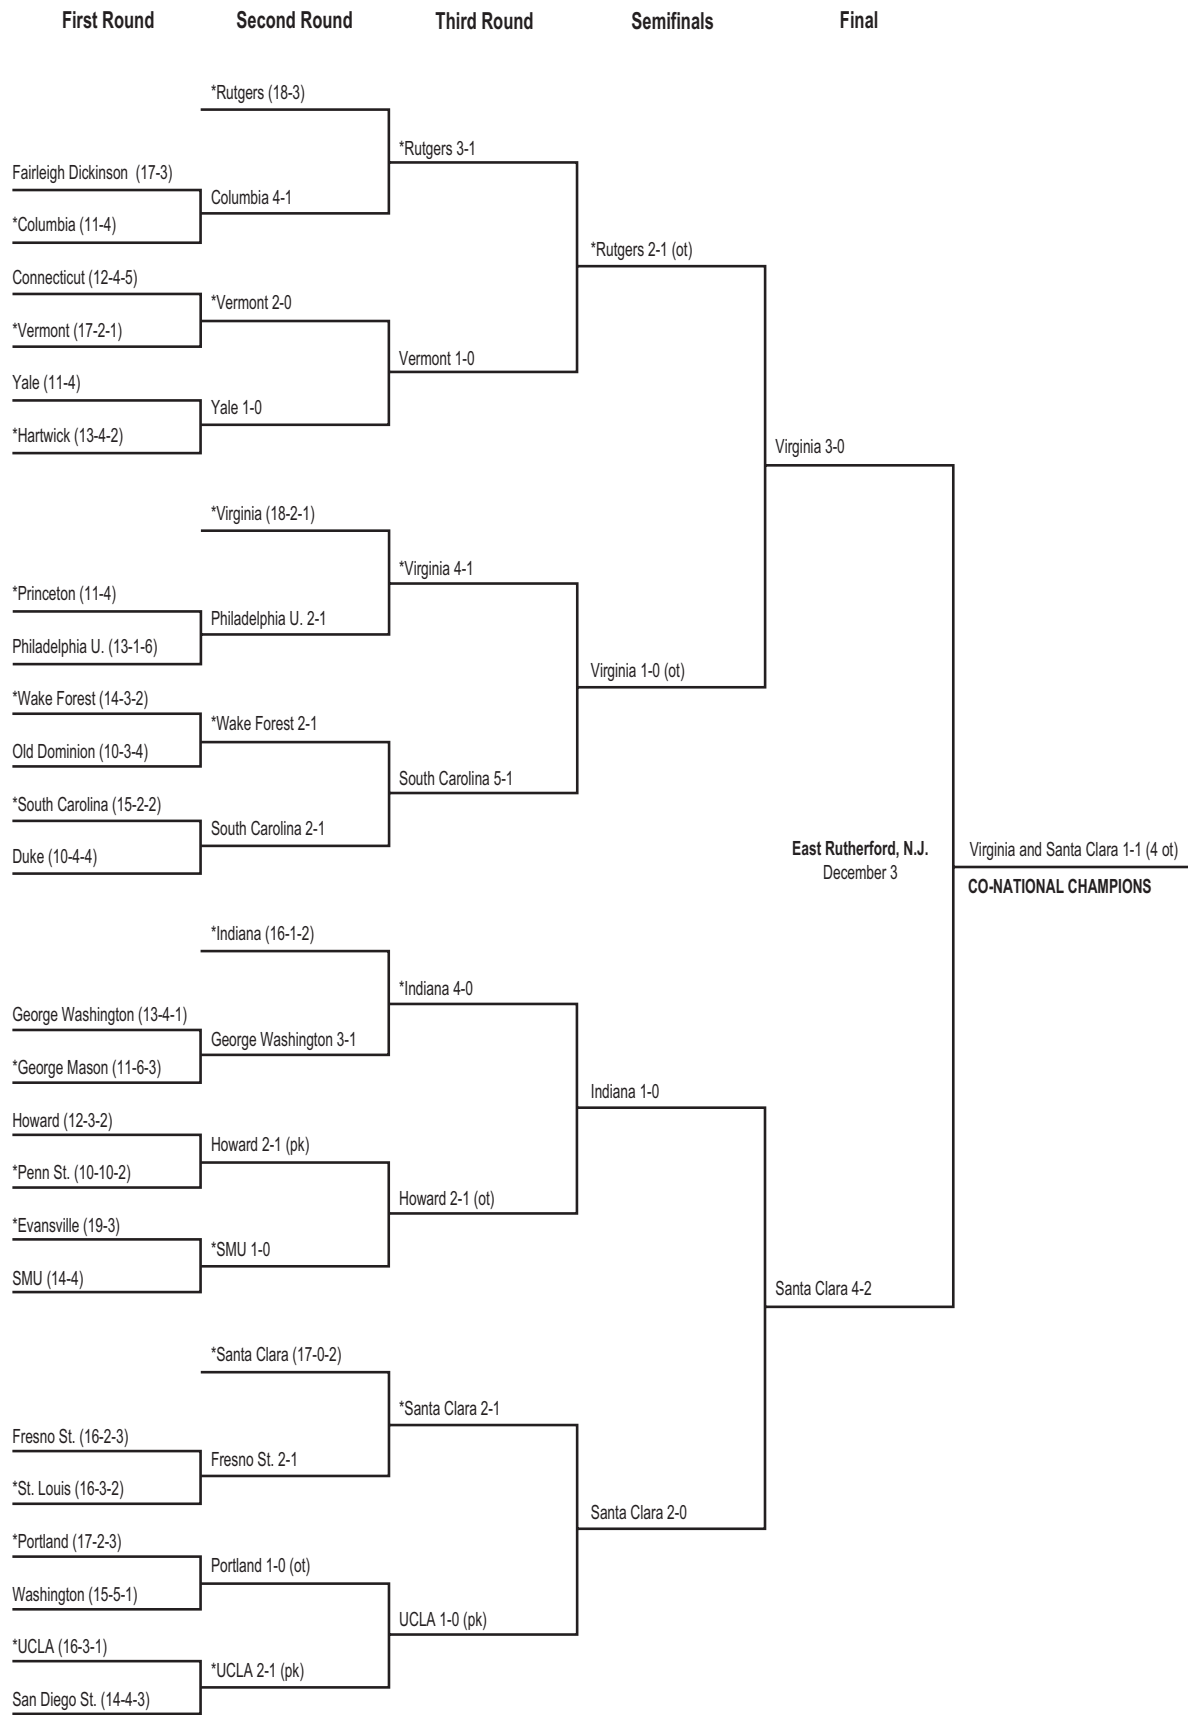

1989 Division I Men's Championship Bracket

*Host institution.