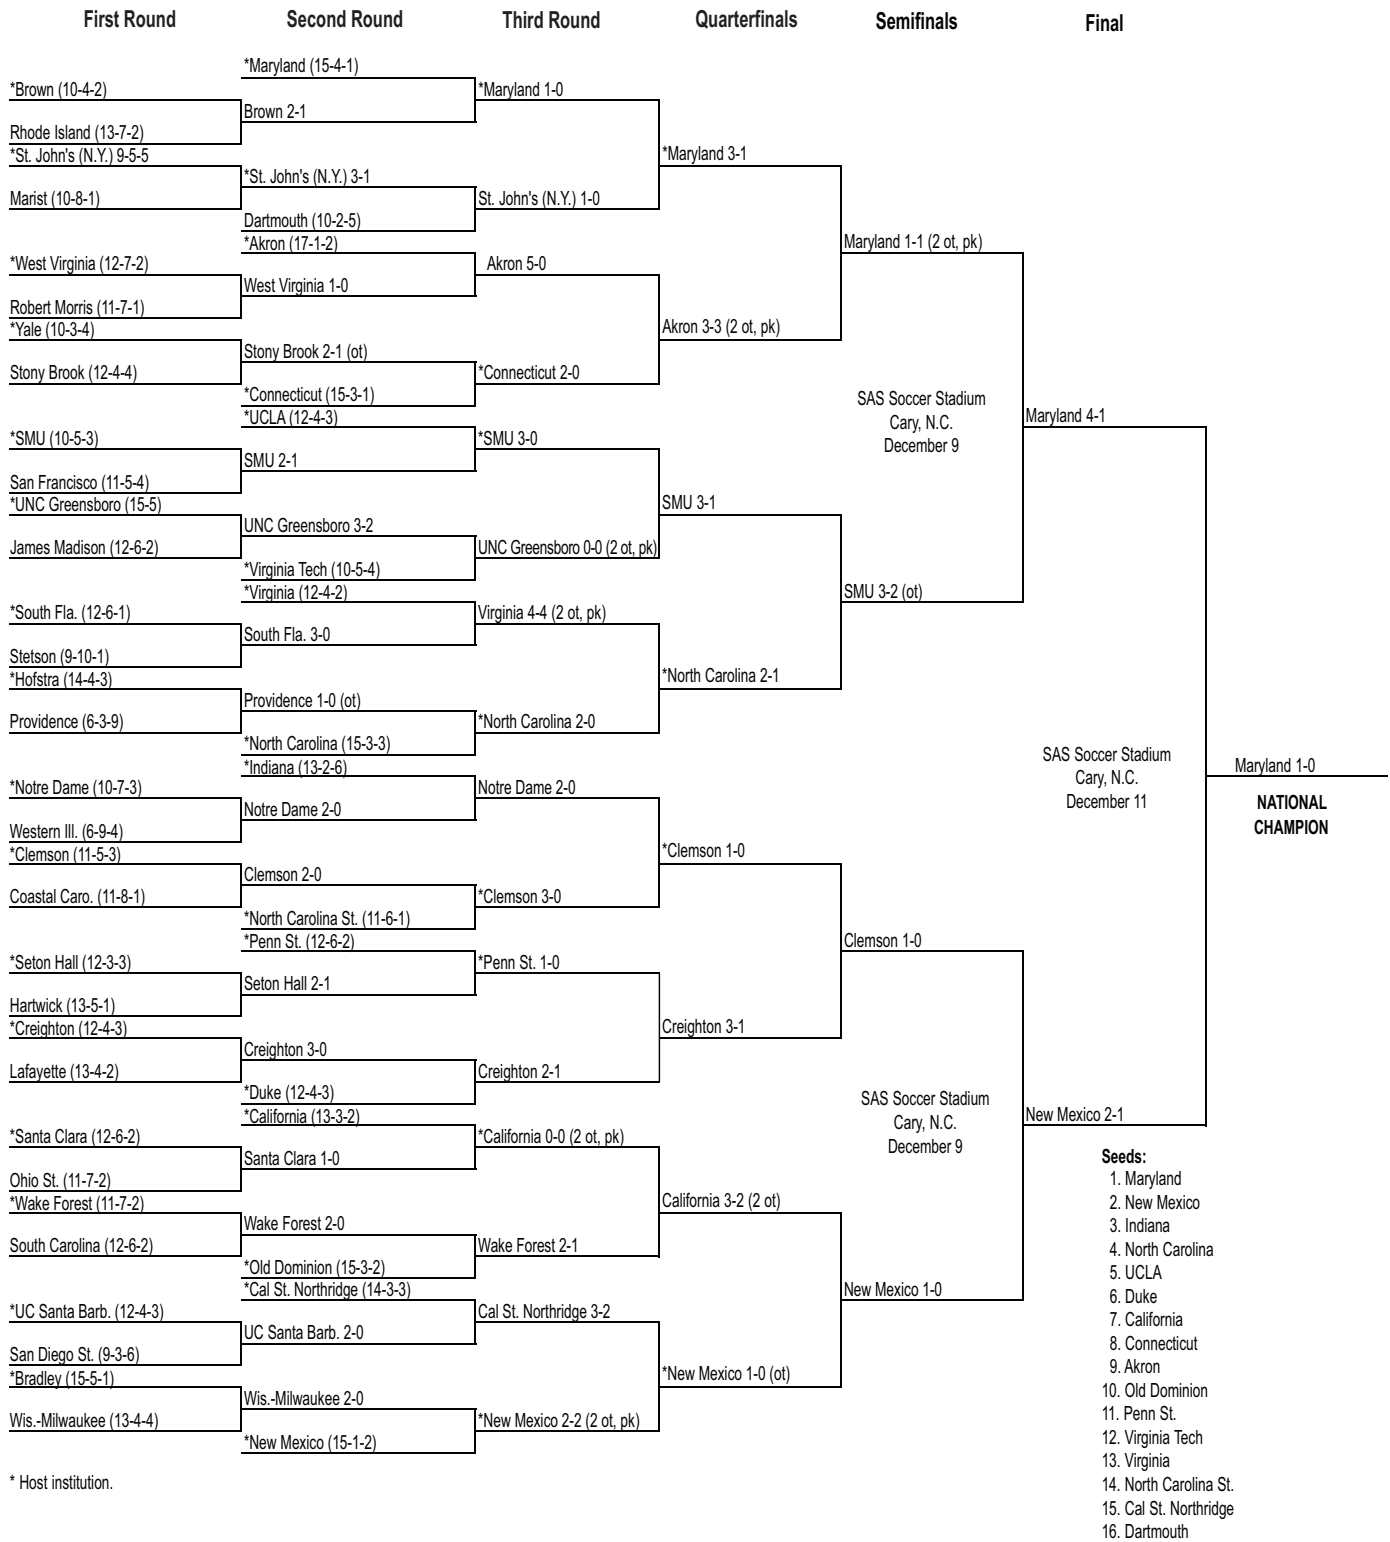

2005 Division I Men's Championship Bracket