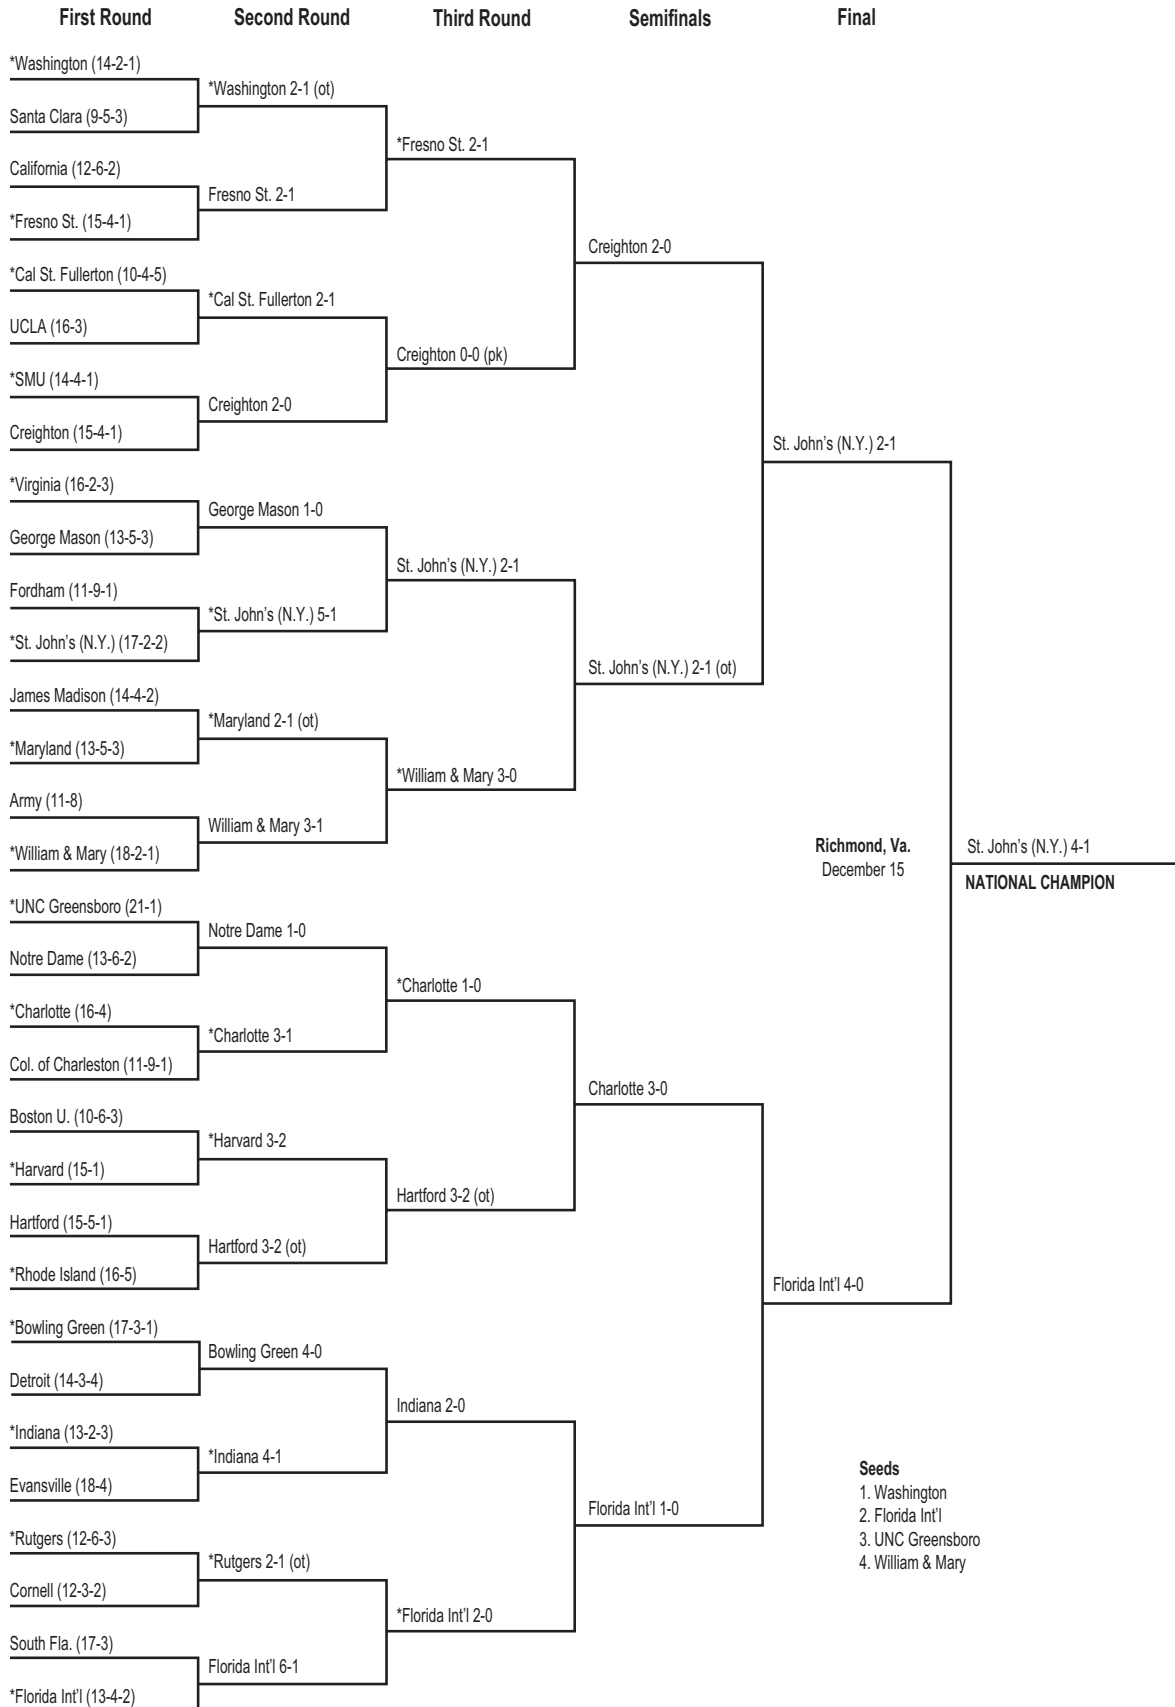

1996 Division I Men's Championship Bracket

*Host institution.

1. **Seeds**
1. Washington
  2. Florida Int'l
  3. UNC Greensboro
  4. William & Mary