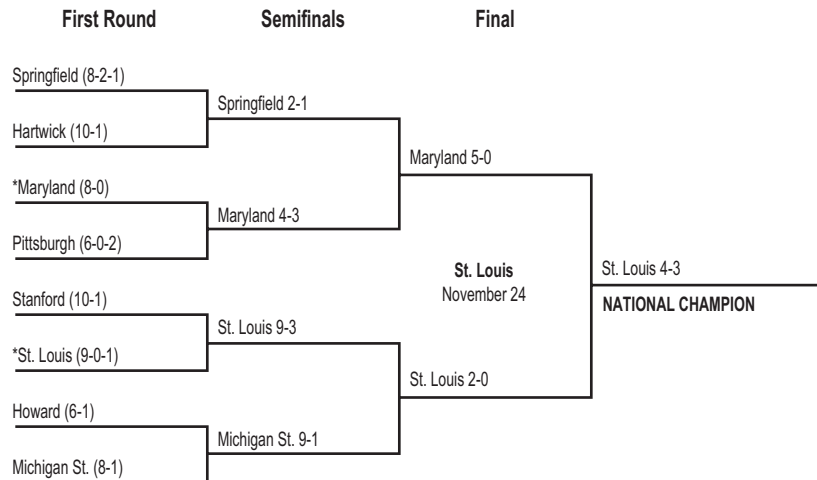

1962 Division I Men's Championship Bracket