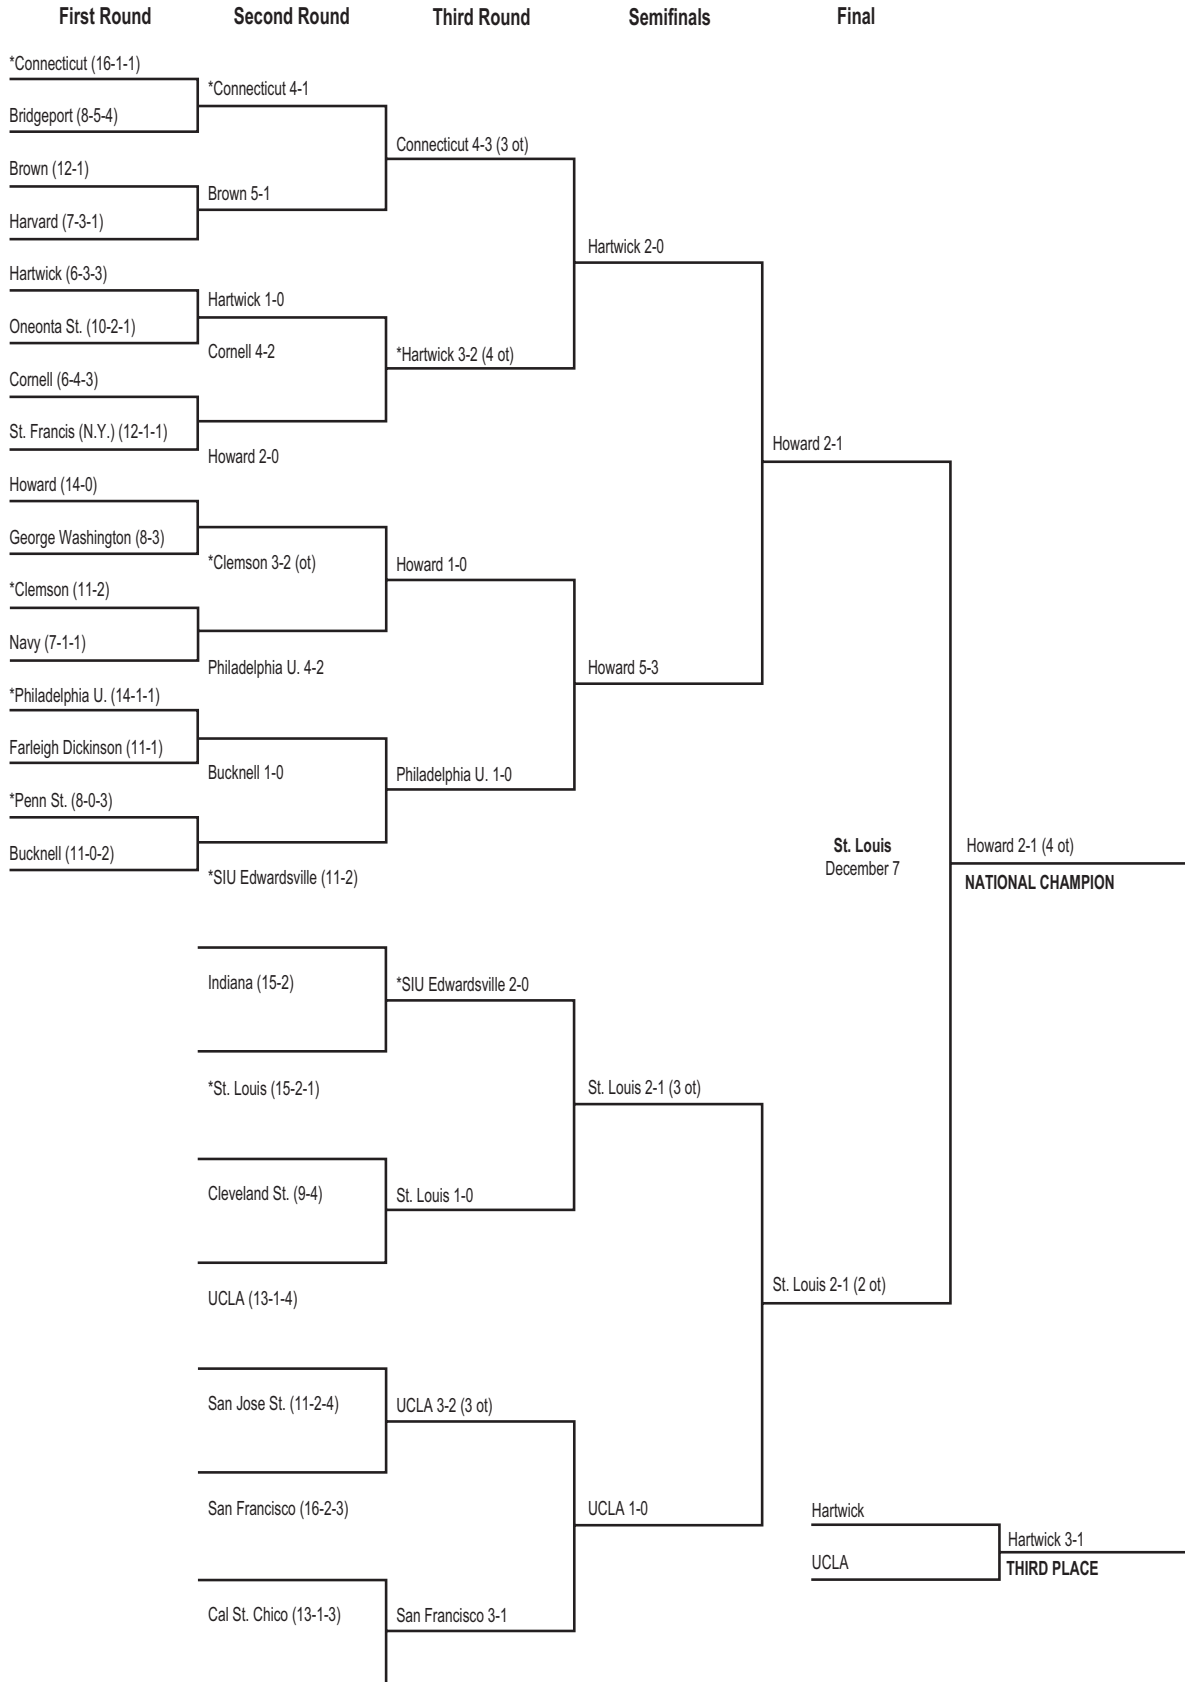

1974 Division I Men's Championship Bracket

*Host institution.