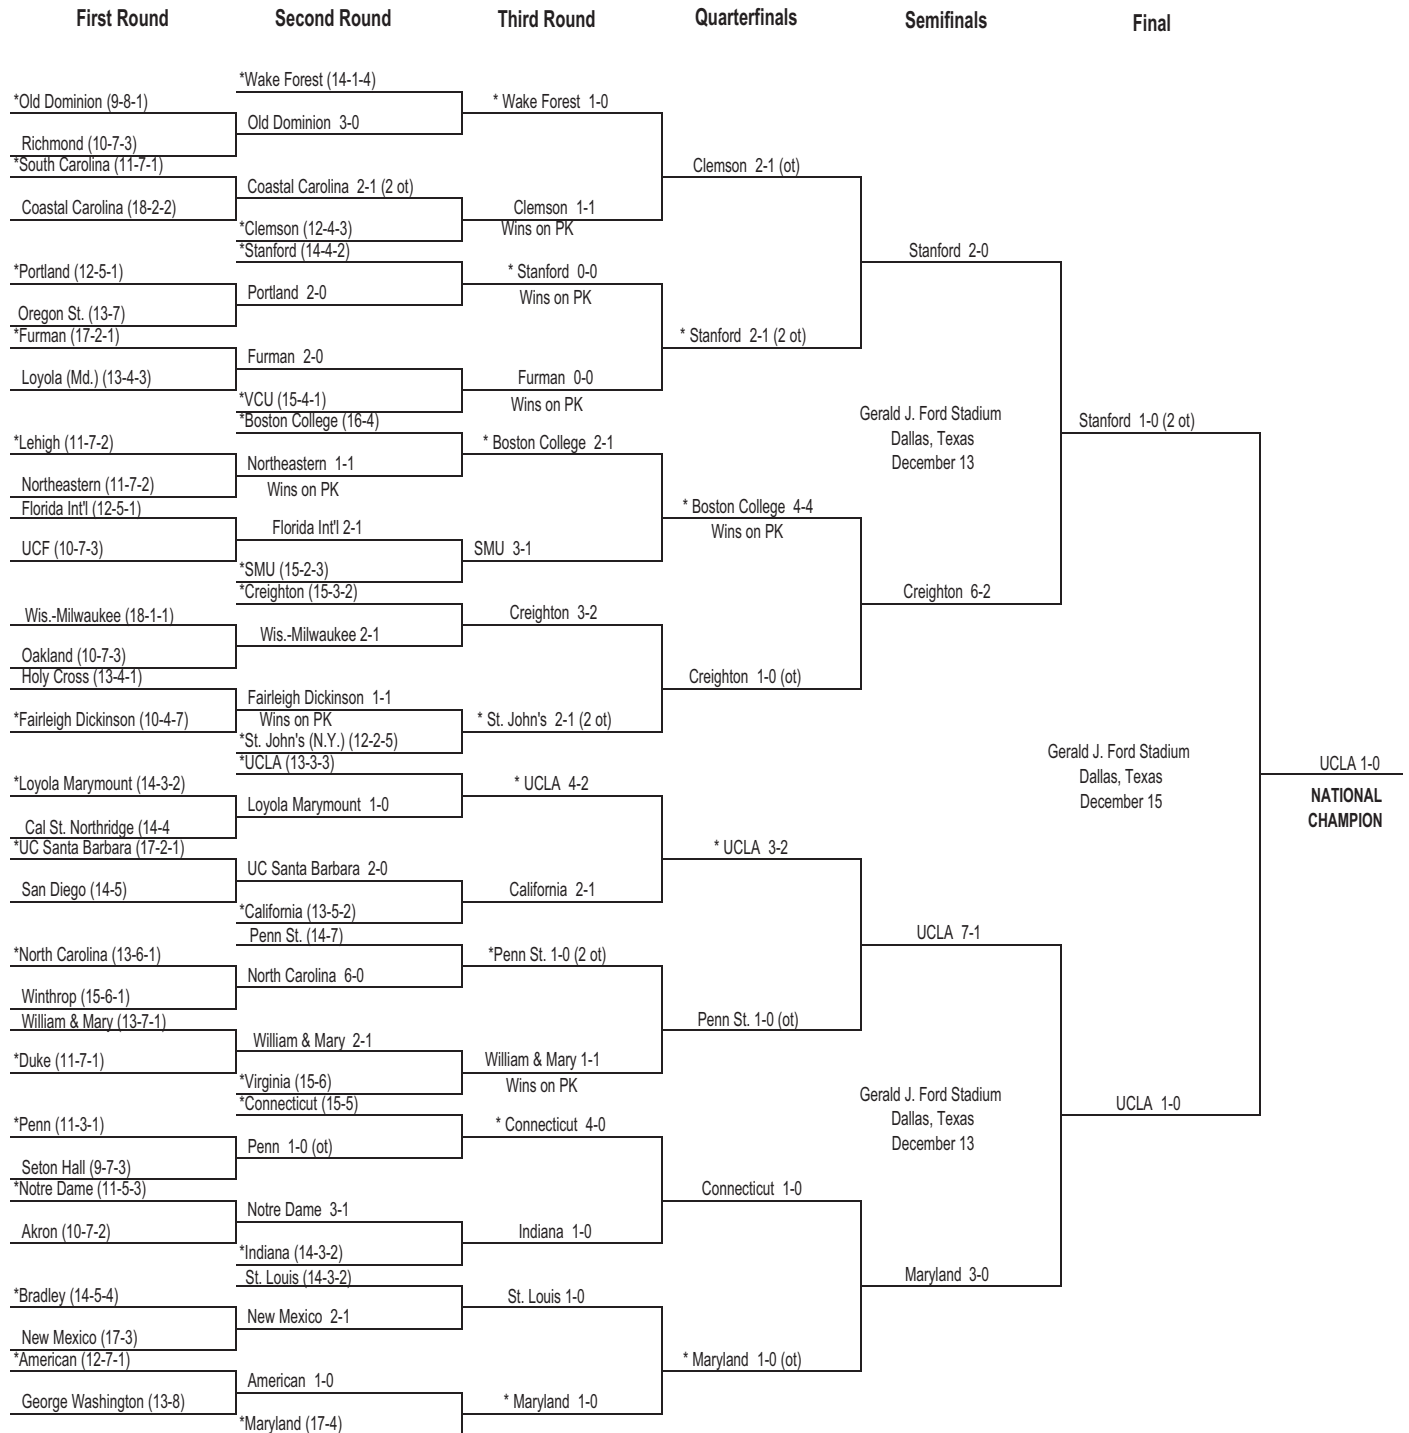

2002 Division I Men's Championship Bracket

Gerald J. Ford Stadium
Dallas, Texas
December 13

Gerald J. Ford Stadium
Dallas, Texas
December 15

UCLA 1-0
**NATIONAL
CHAMPION**