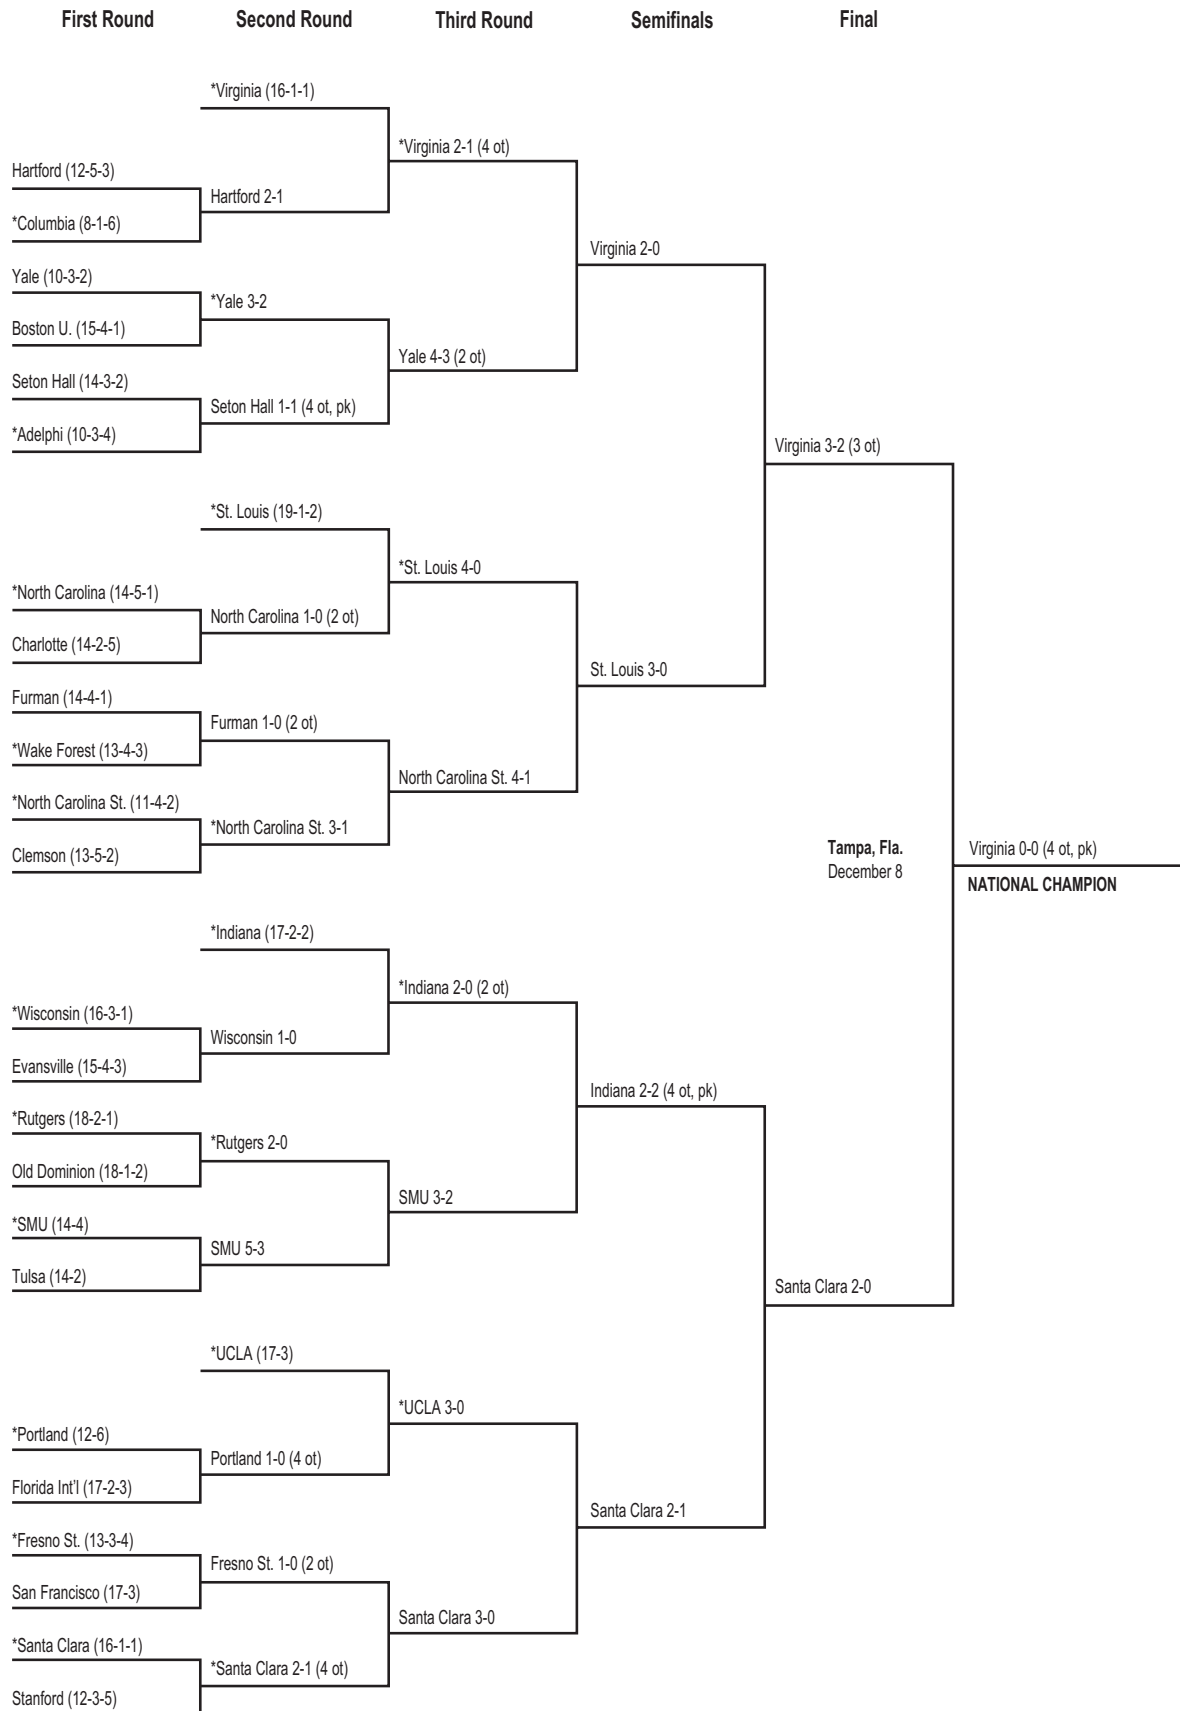

1991 Division I Men's Championship Bracket

*Host institution.