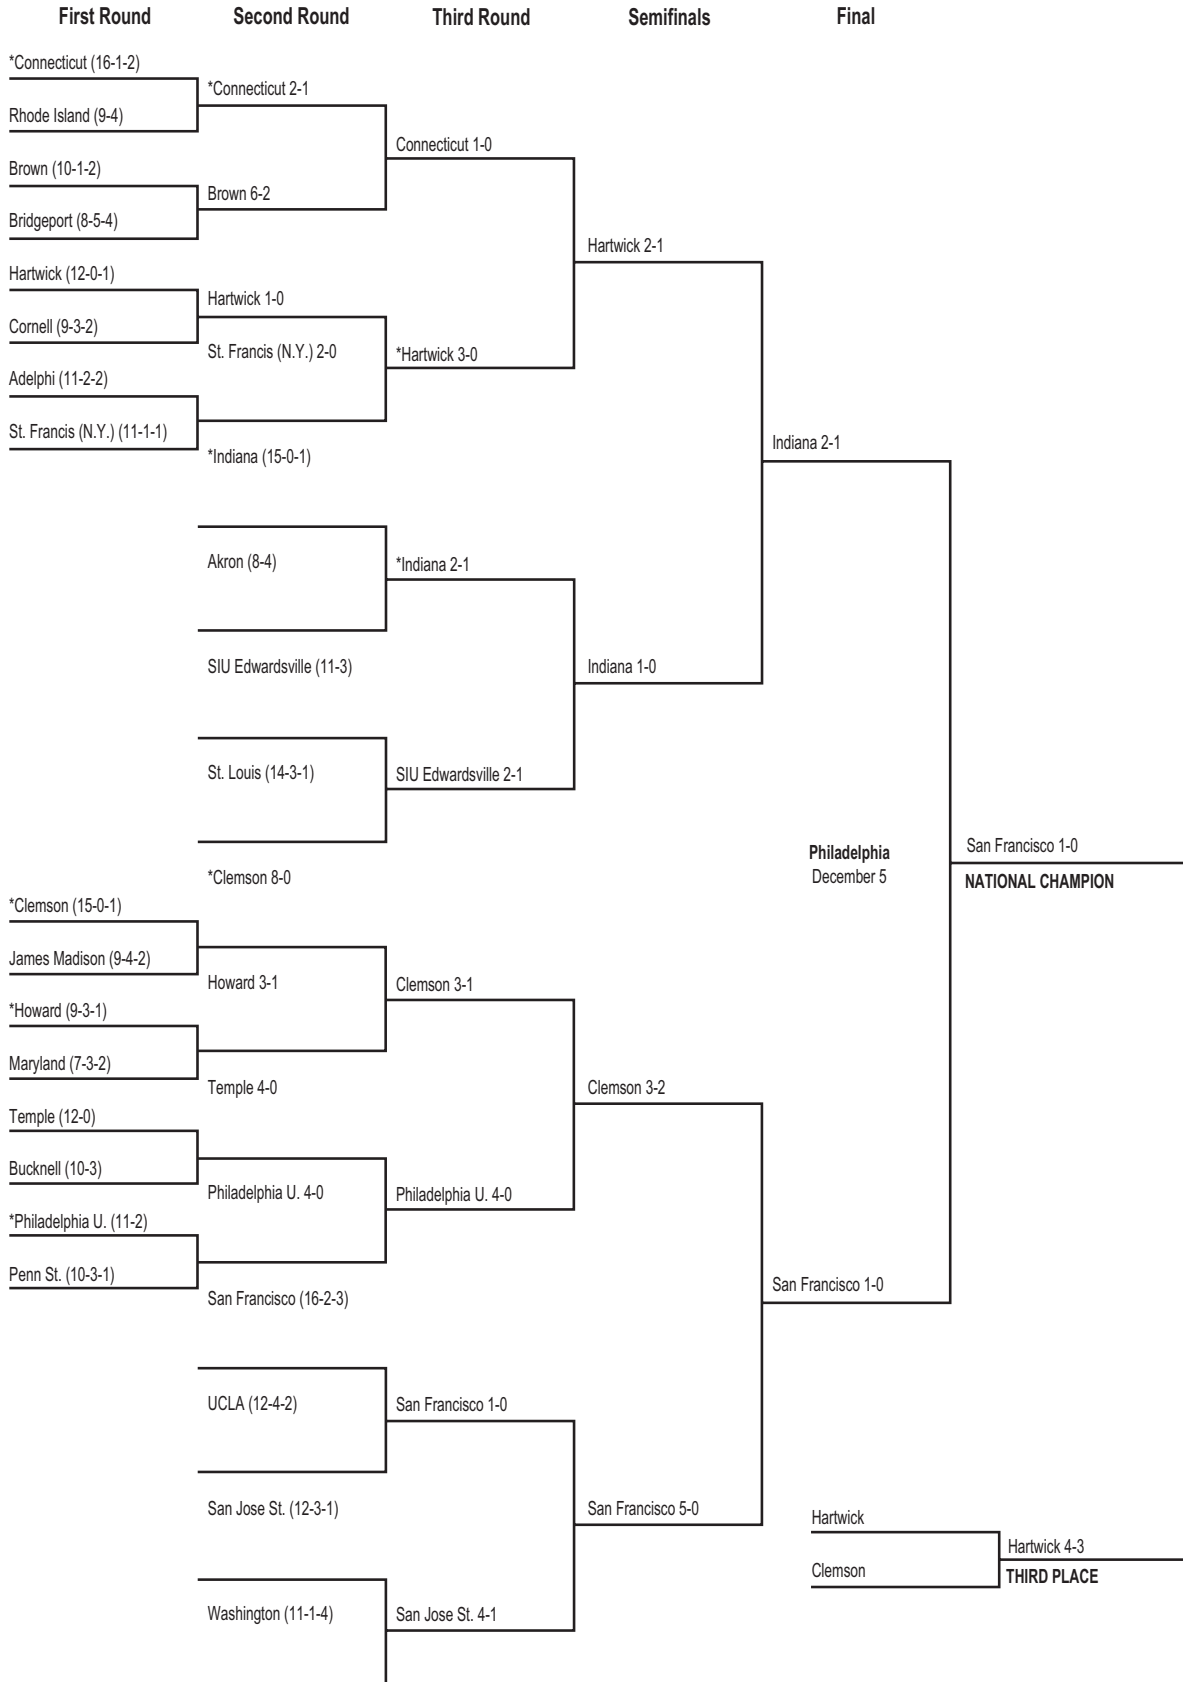

1976 Division I Men's Championship Bracket

*Host institution.