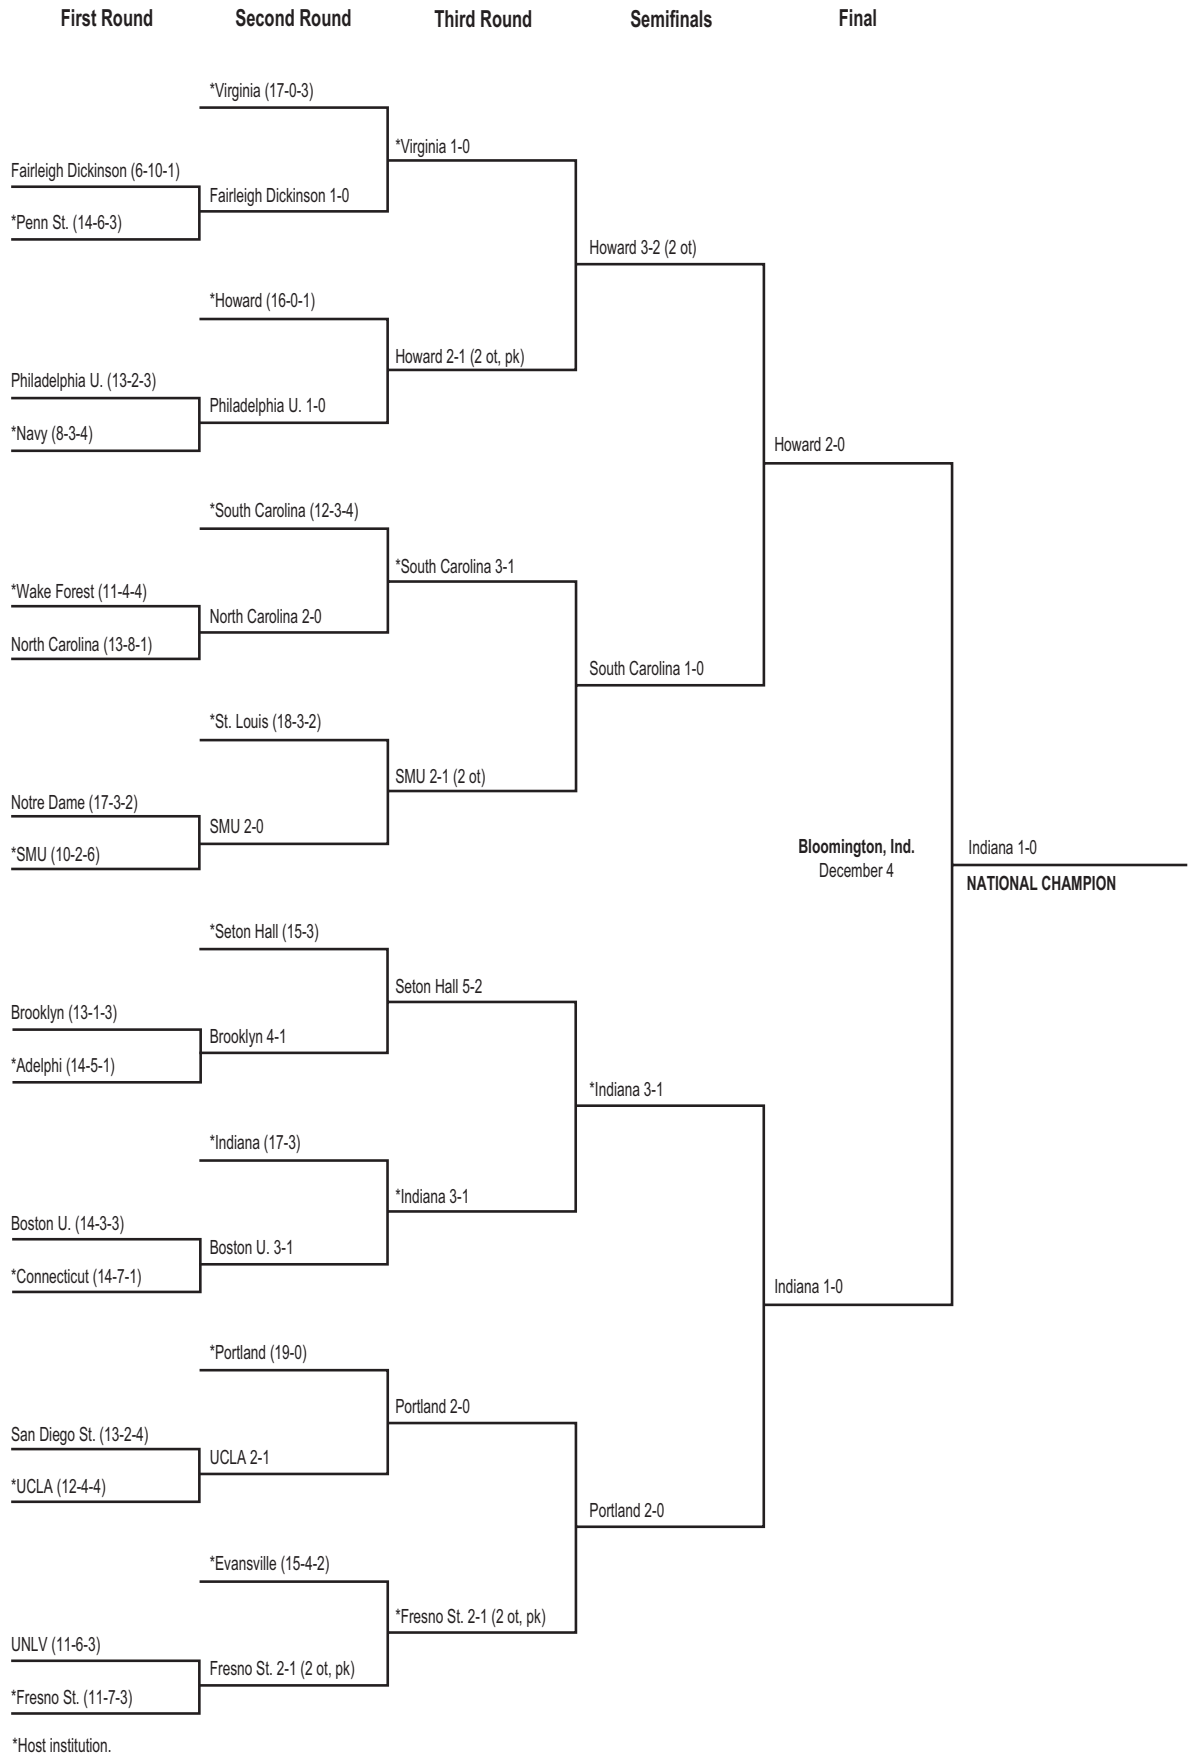

1988 Division I Men's Championship Bracket