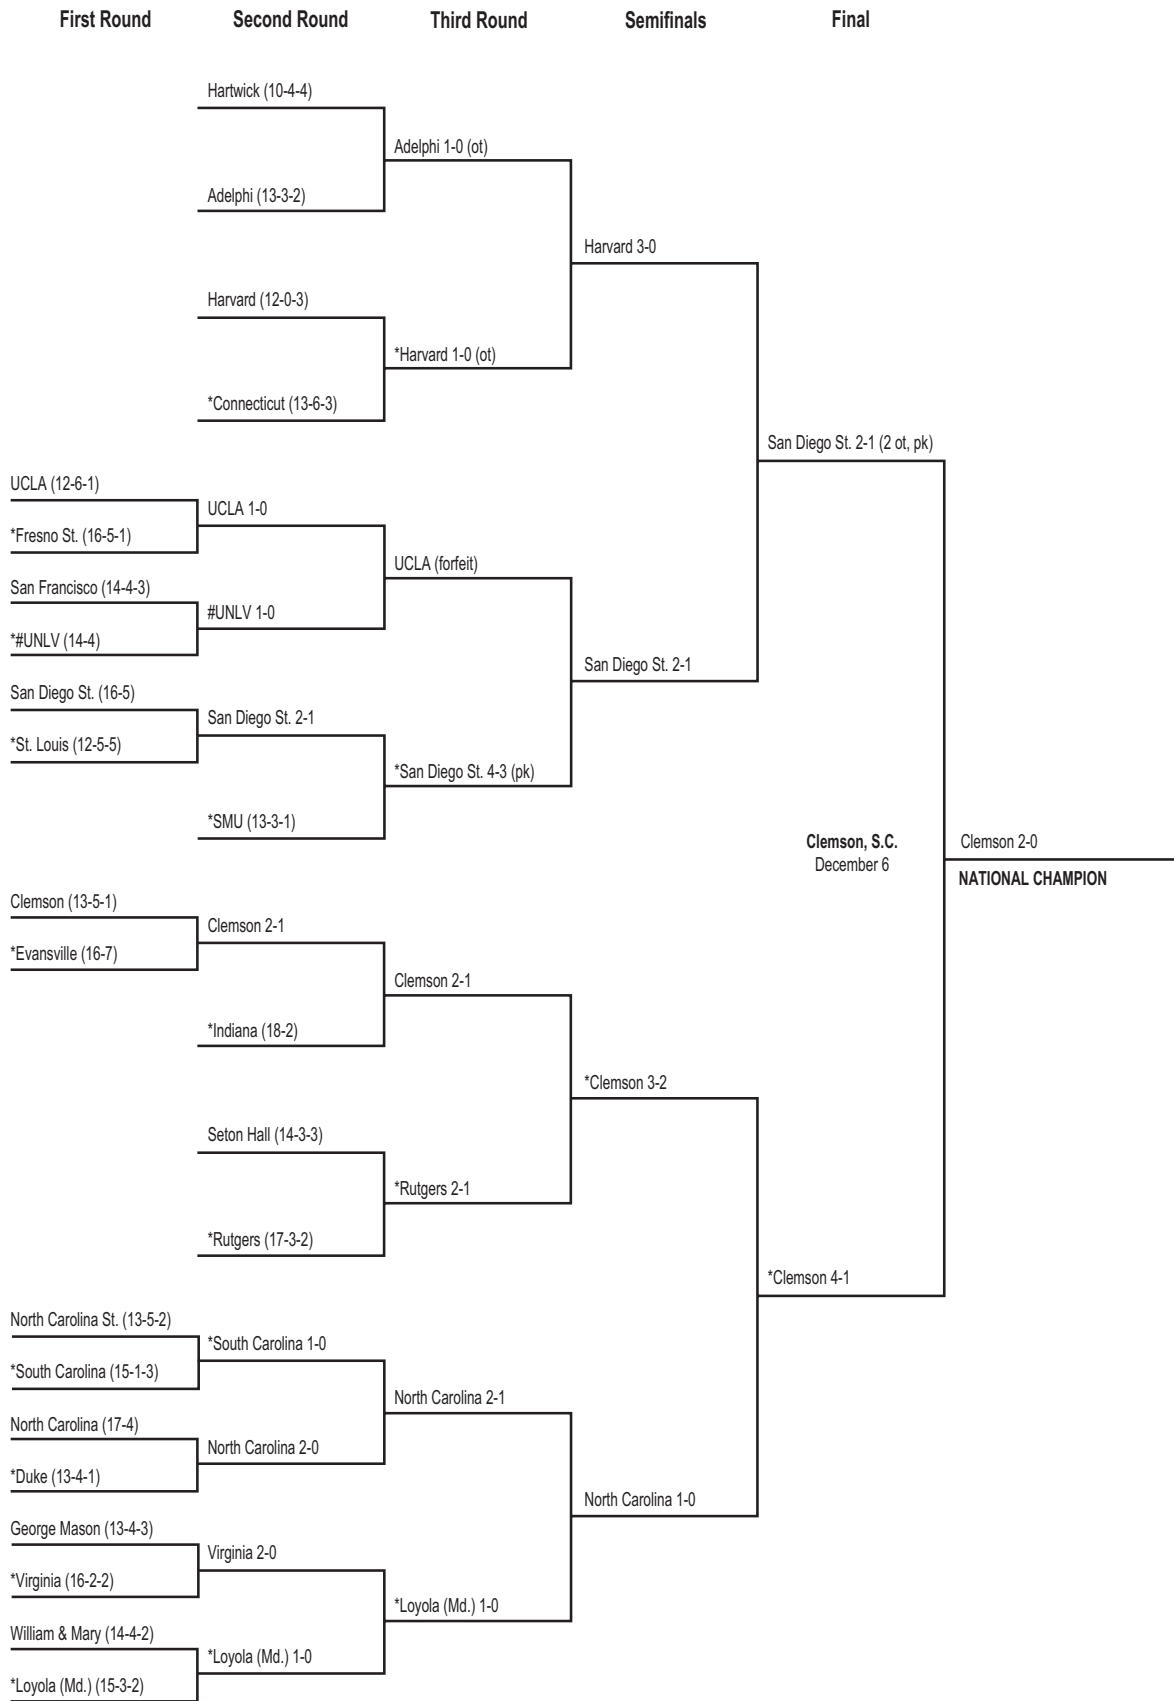

1987 Division I Men's Championship Bracket

*Host institution.
#UNLV's participation in the 1987 tournament was vacated.