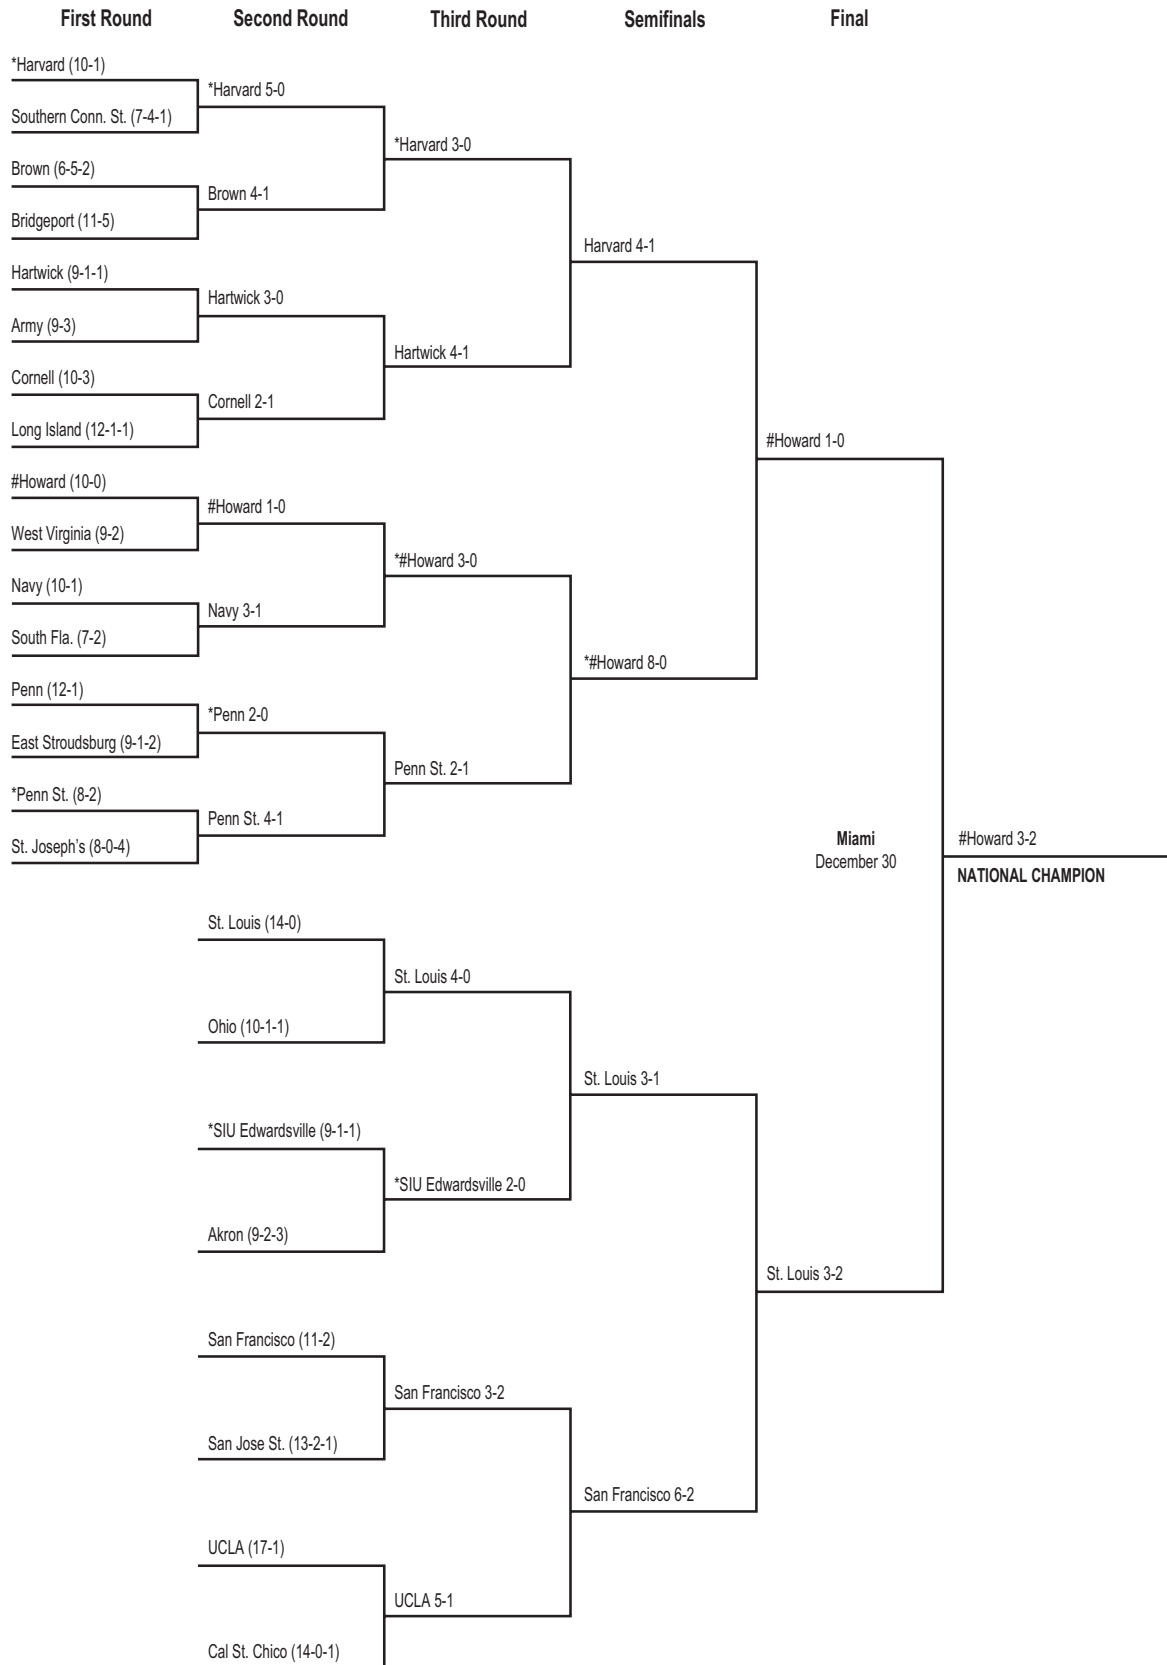

1971 Division I Men's Championship Bracket

*Host institution.
#Howard's participation in the 1971 tournament was vacated.