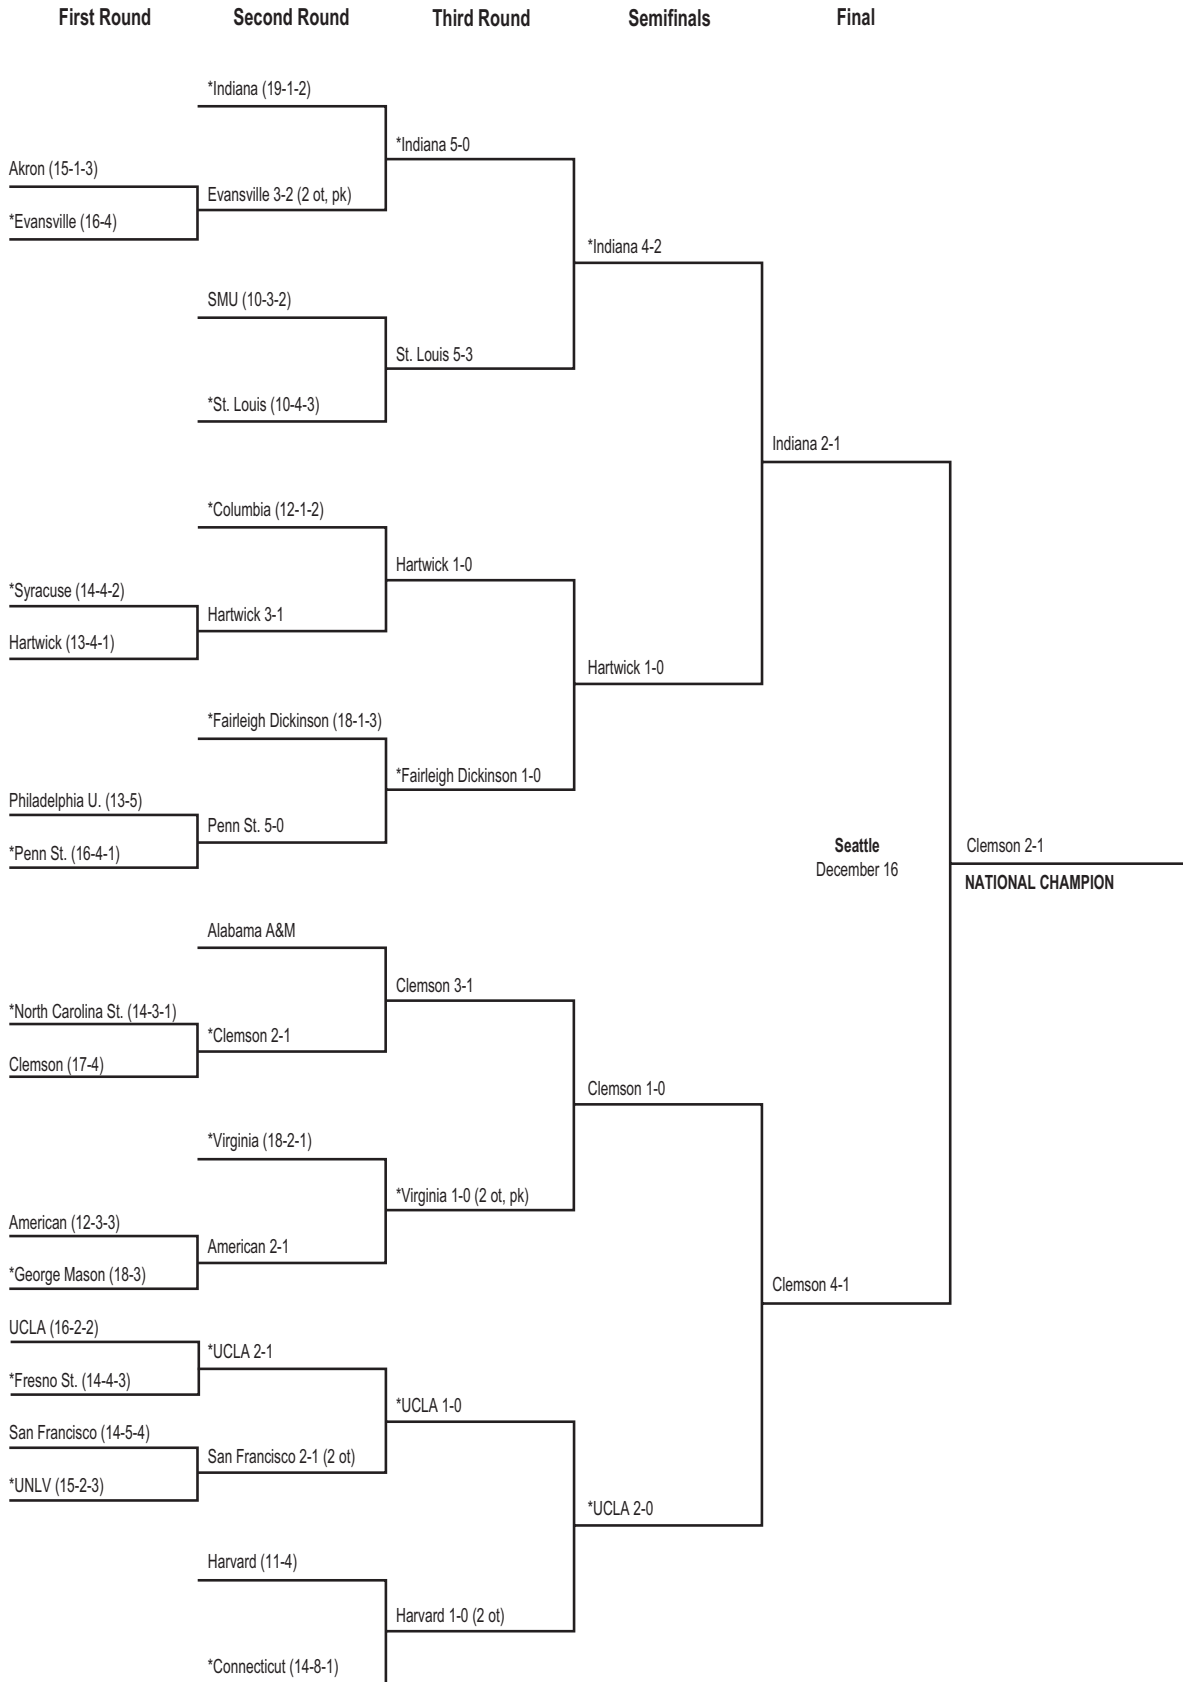

1984 Division I Men's Championship Bracket

*Host institution.