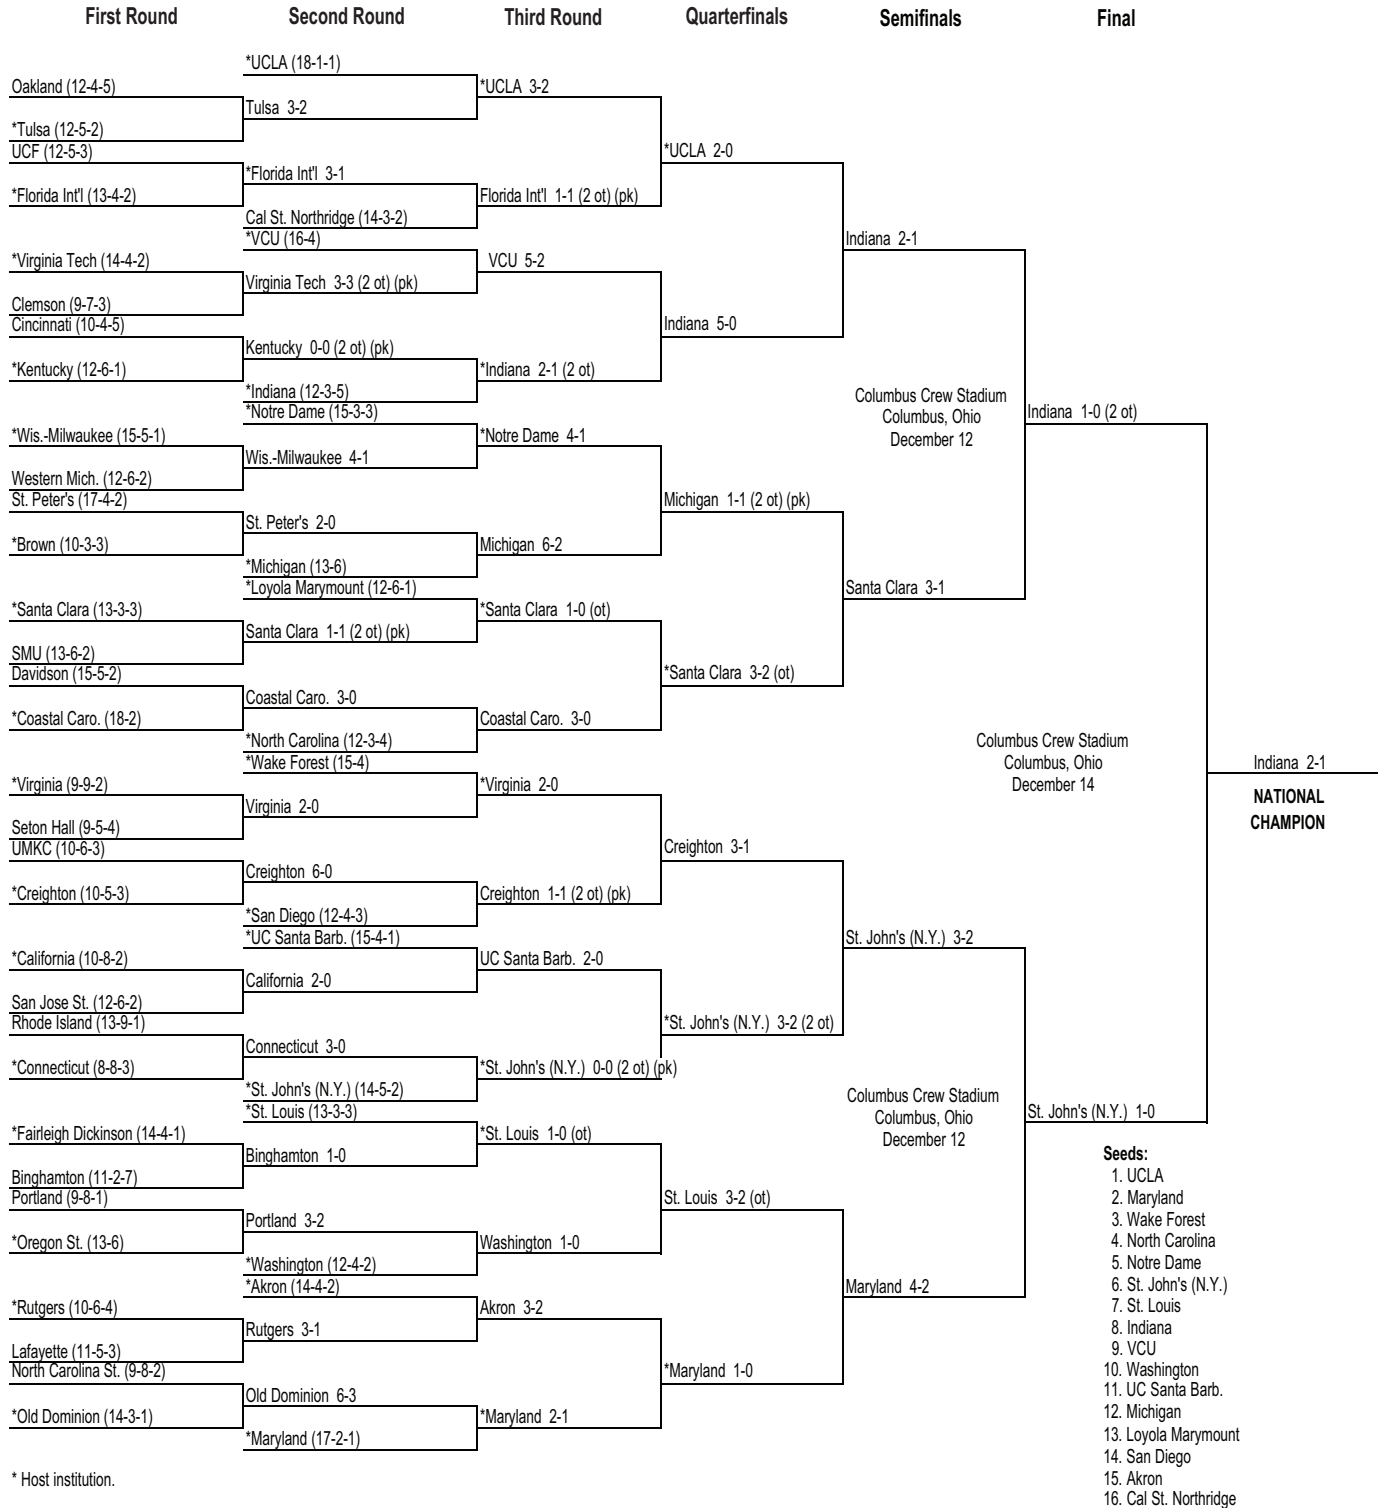

2003 Division I Men's Championship Bracket

* Host institution.