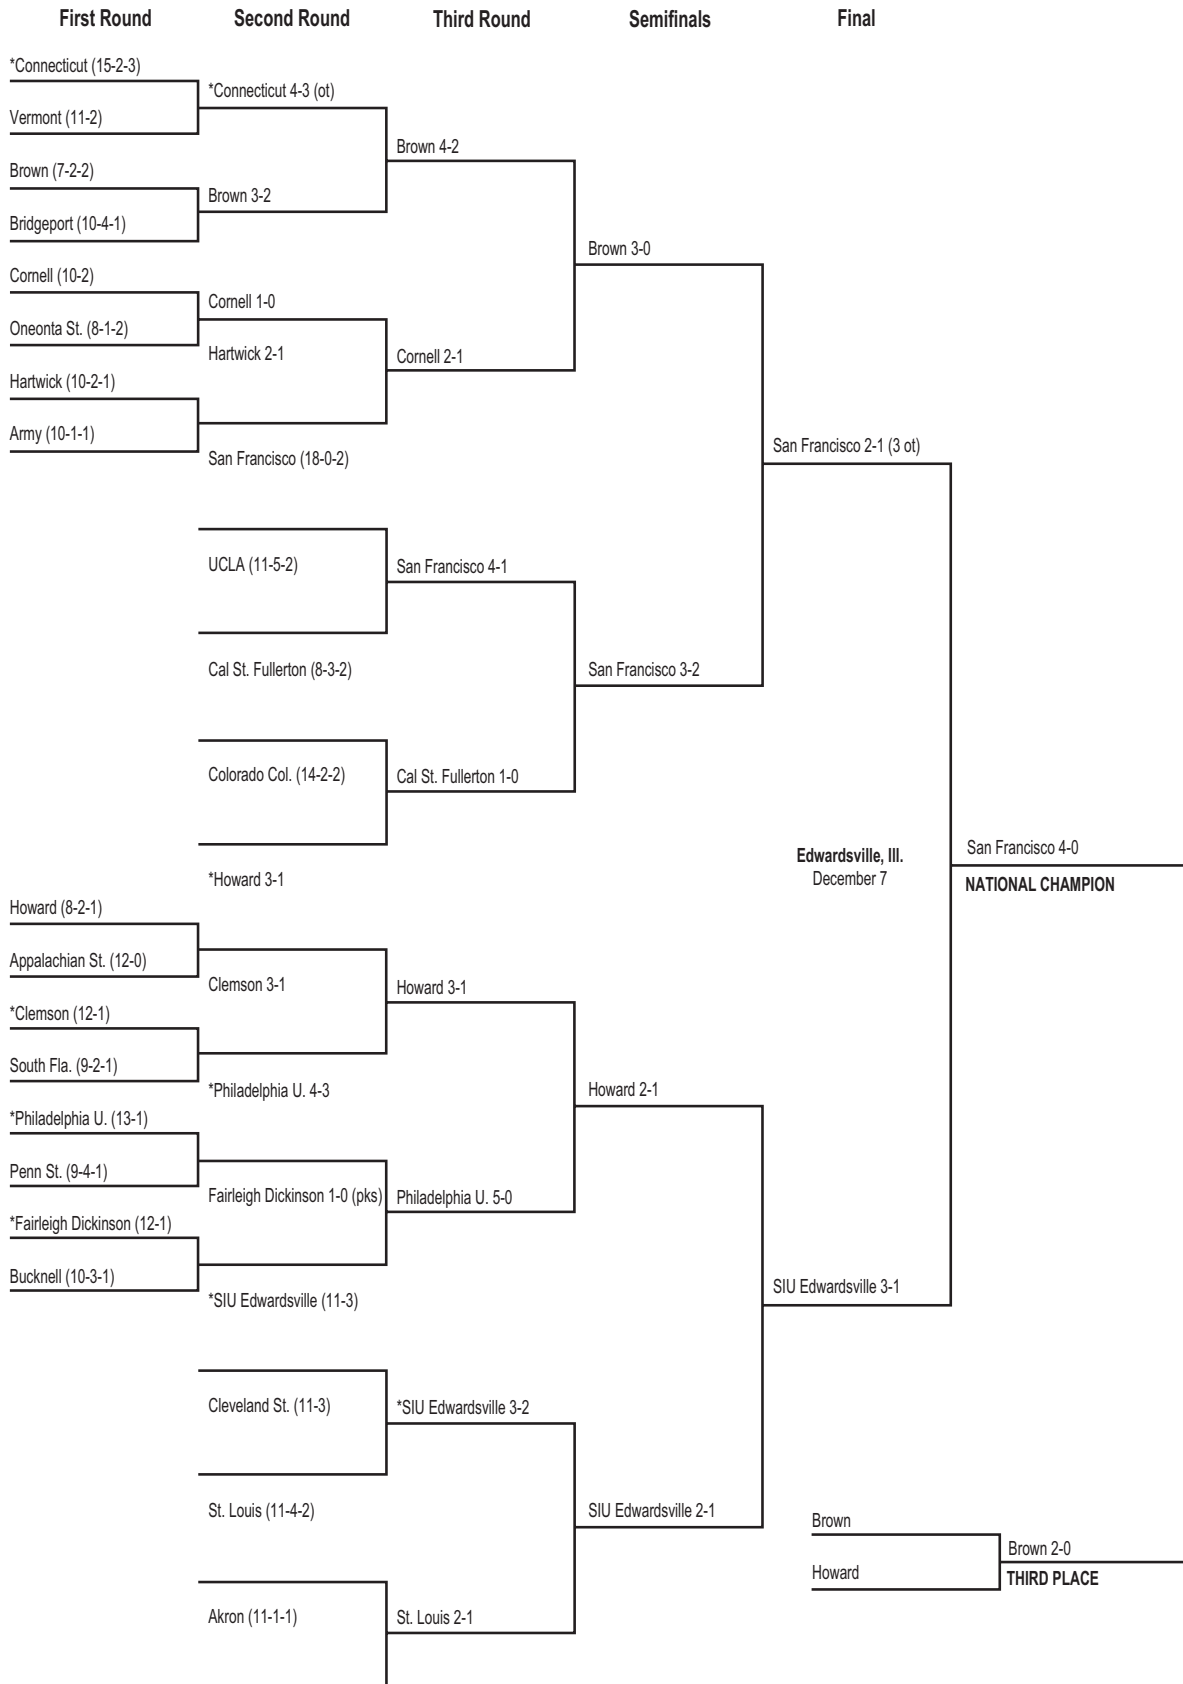

1975 Division I Men's Championship Bracket

*Host institution.