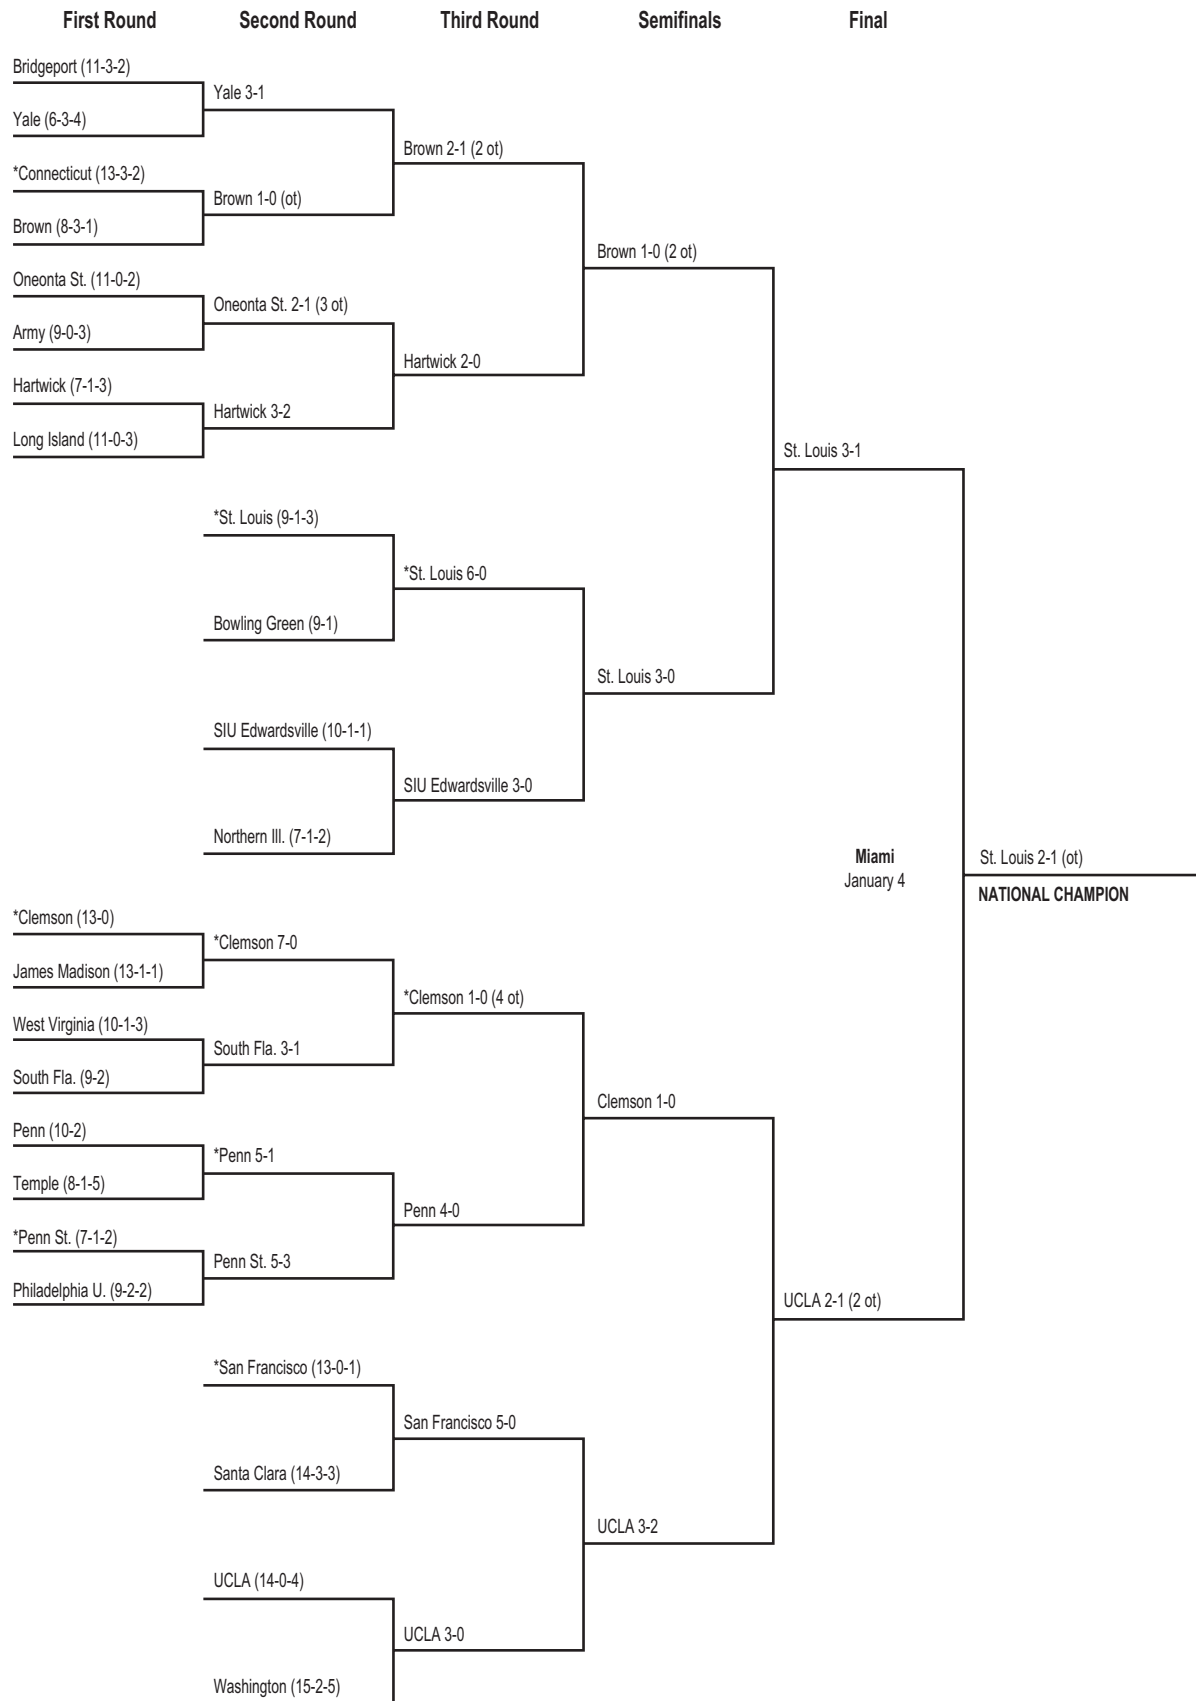

1973 Division I Men's Championship Bracket

*Host institution.