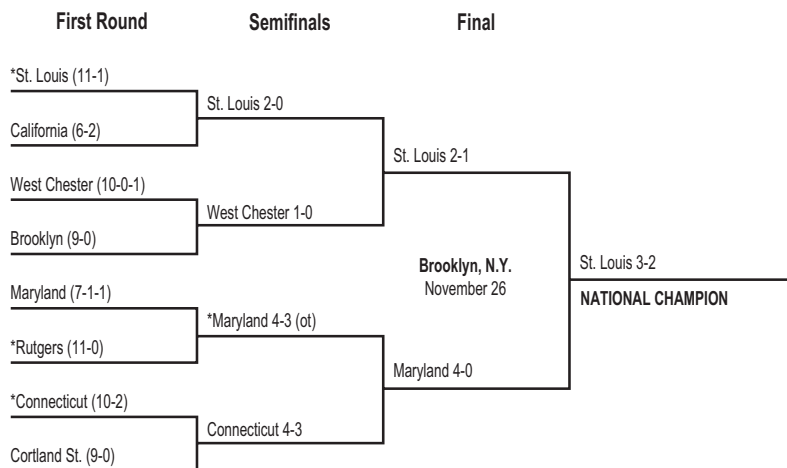

1960 Division I Men's Championship Bracket