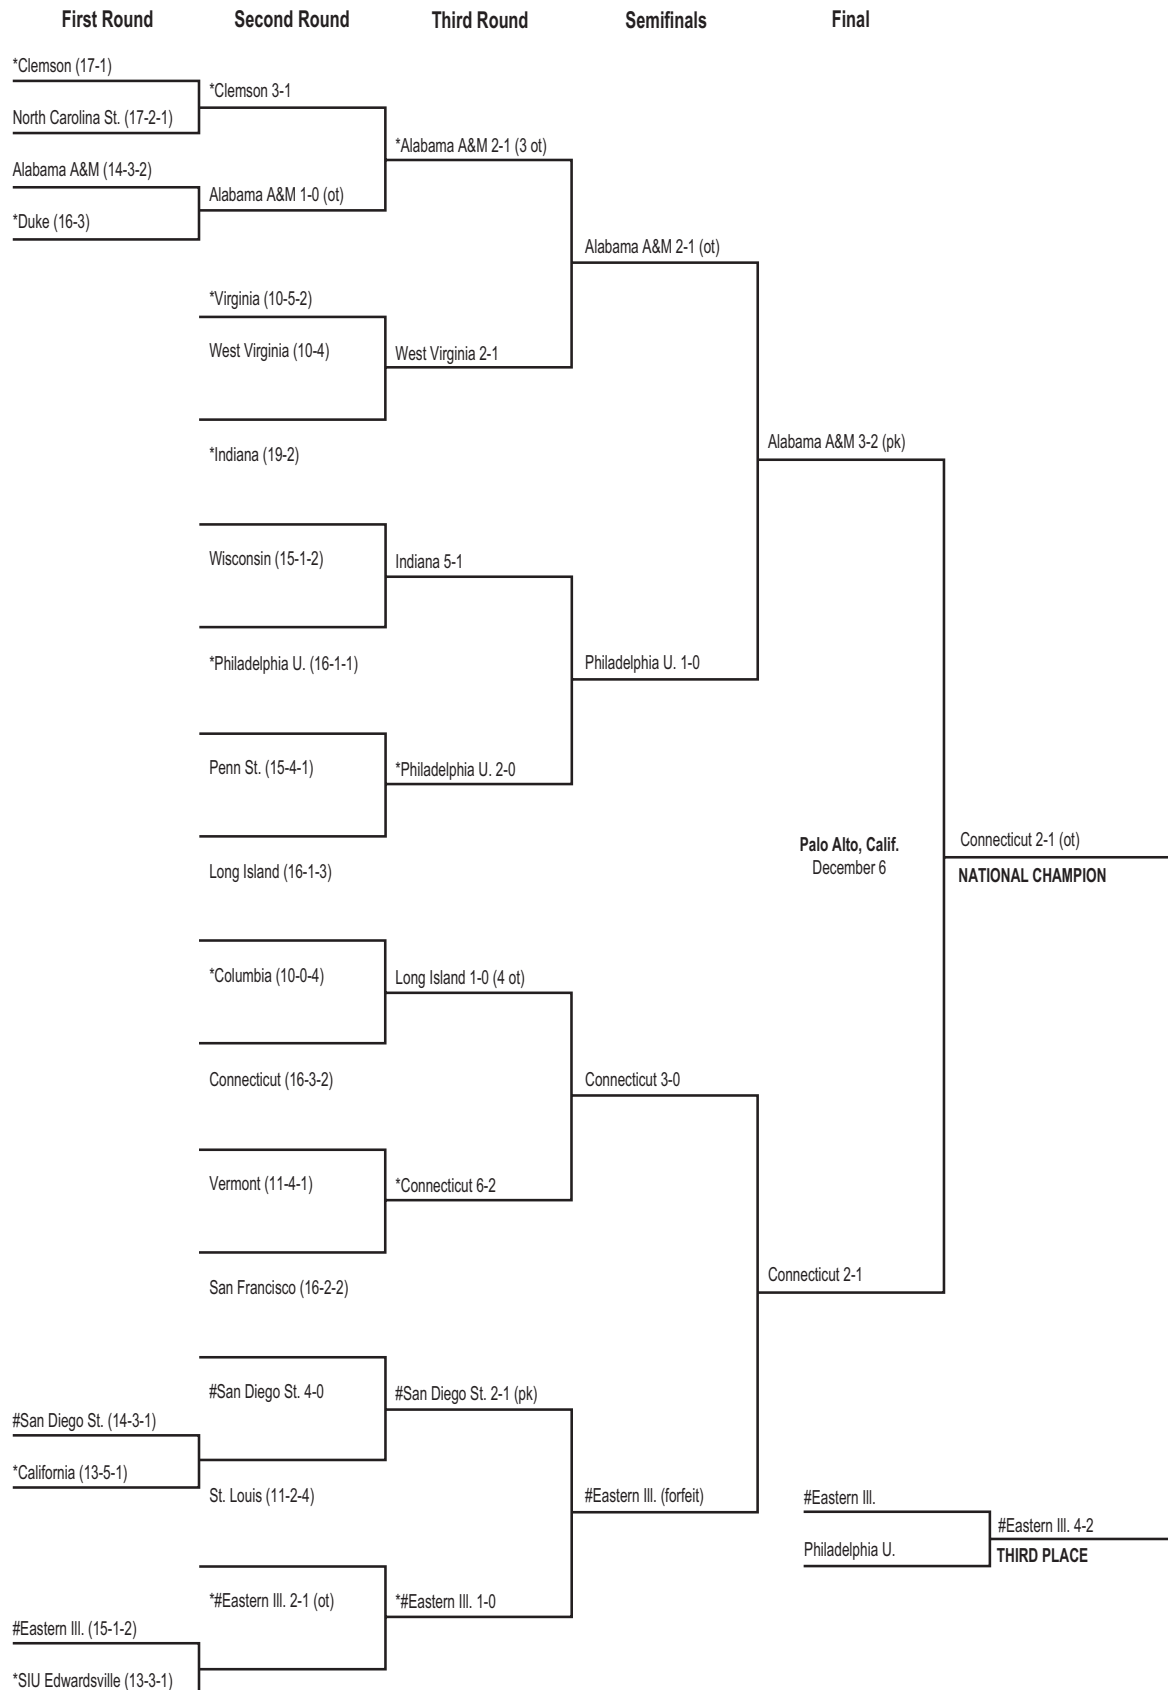

1981 Division I Men's Championship Bracket

*Host institution.
#San Diego St.'s and Eastern Ill.'s participation in the 1981 tournament was vacated.