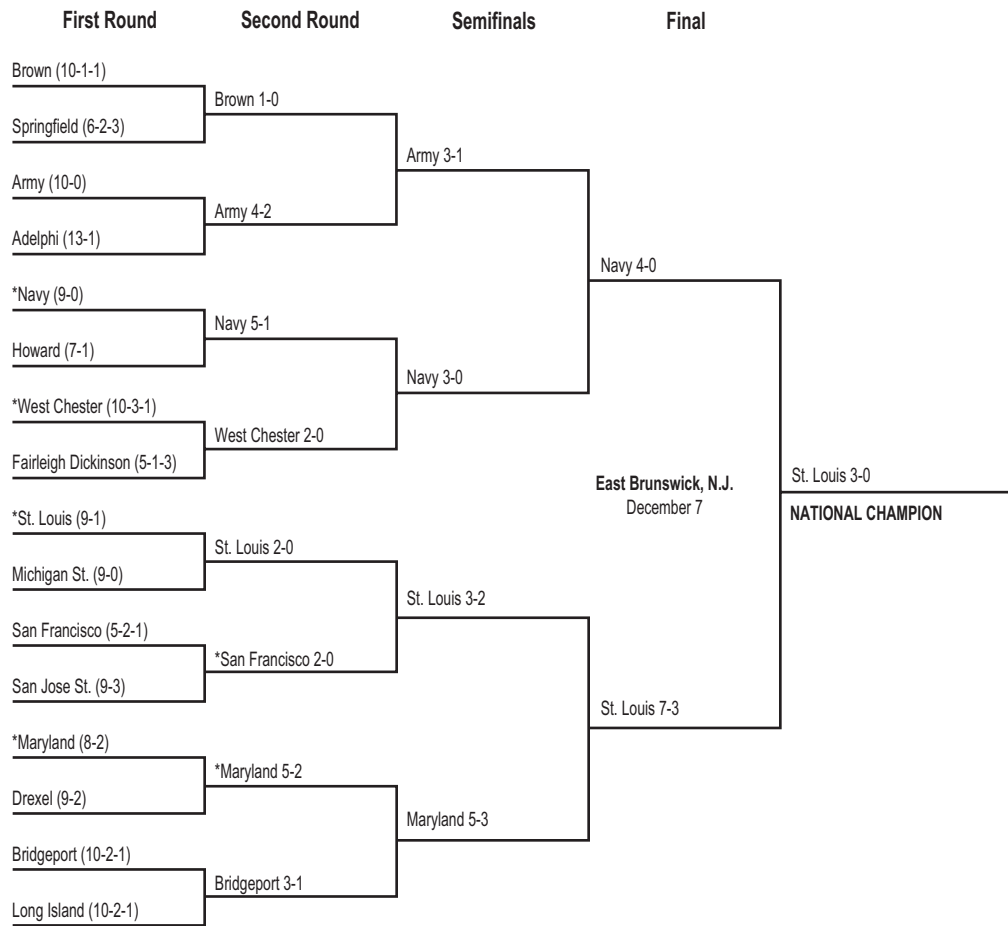

1963 Division I Men's Championship Bracket