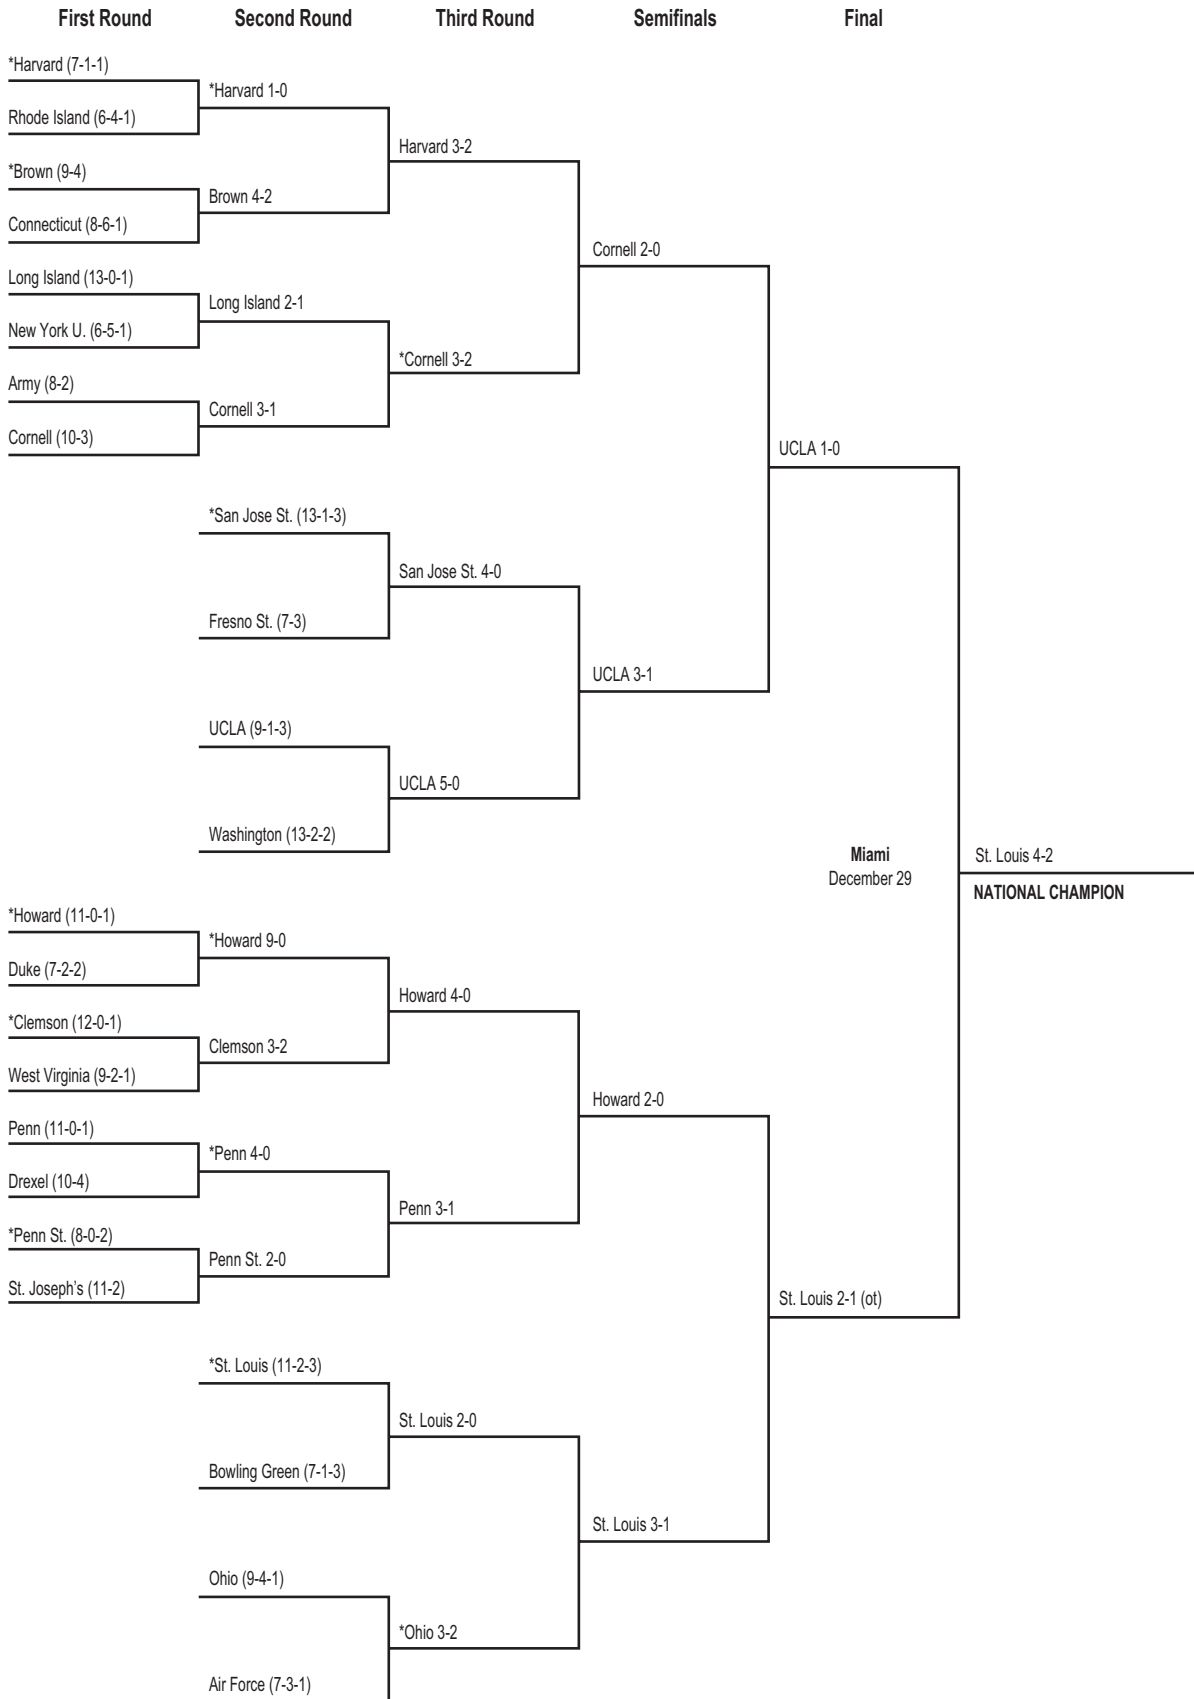

1972 Division I Men's Championship Bracket

*Host institution.