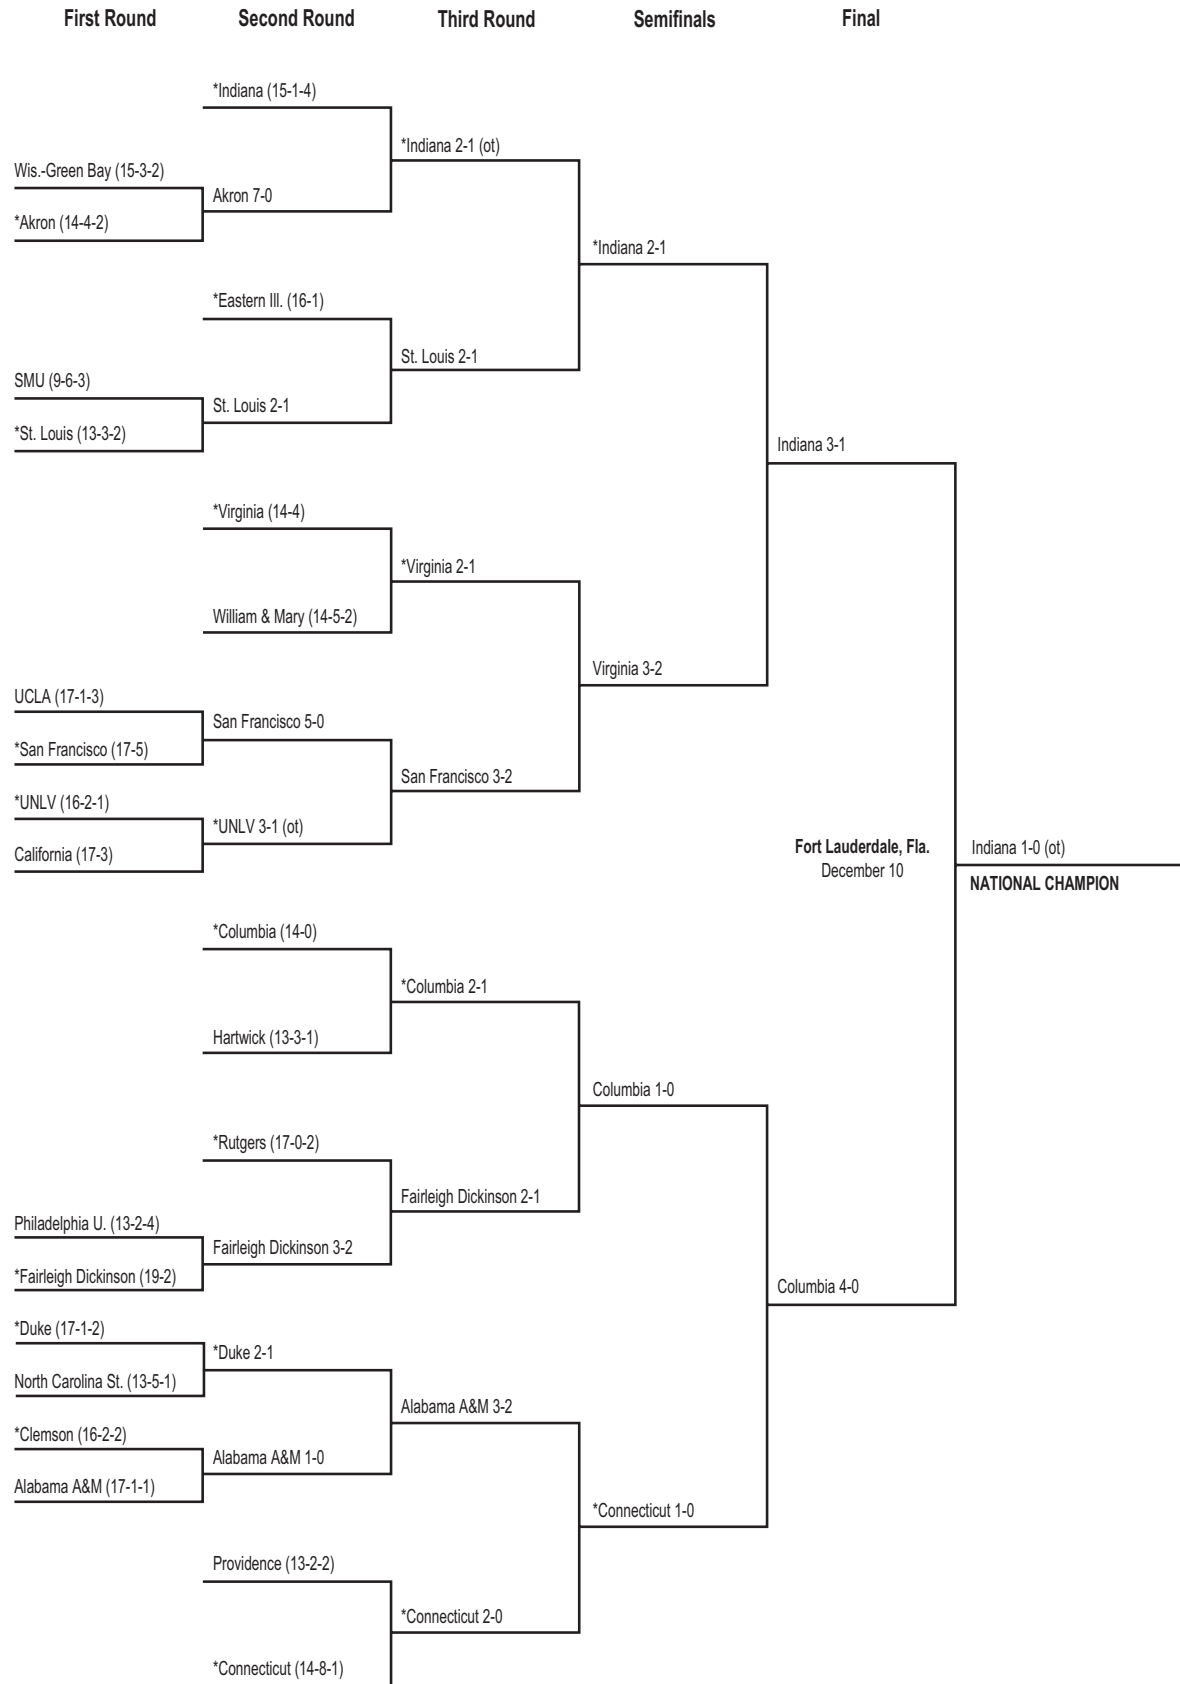

1983 Division I Men's Championship Bracket

*Host institution.