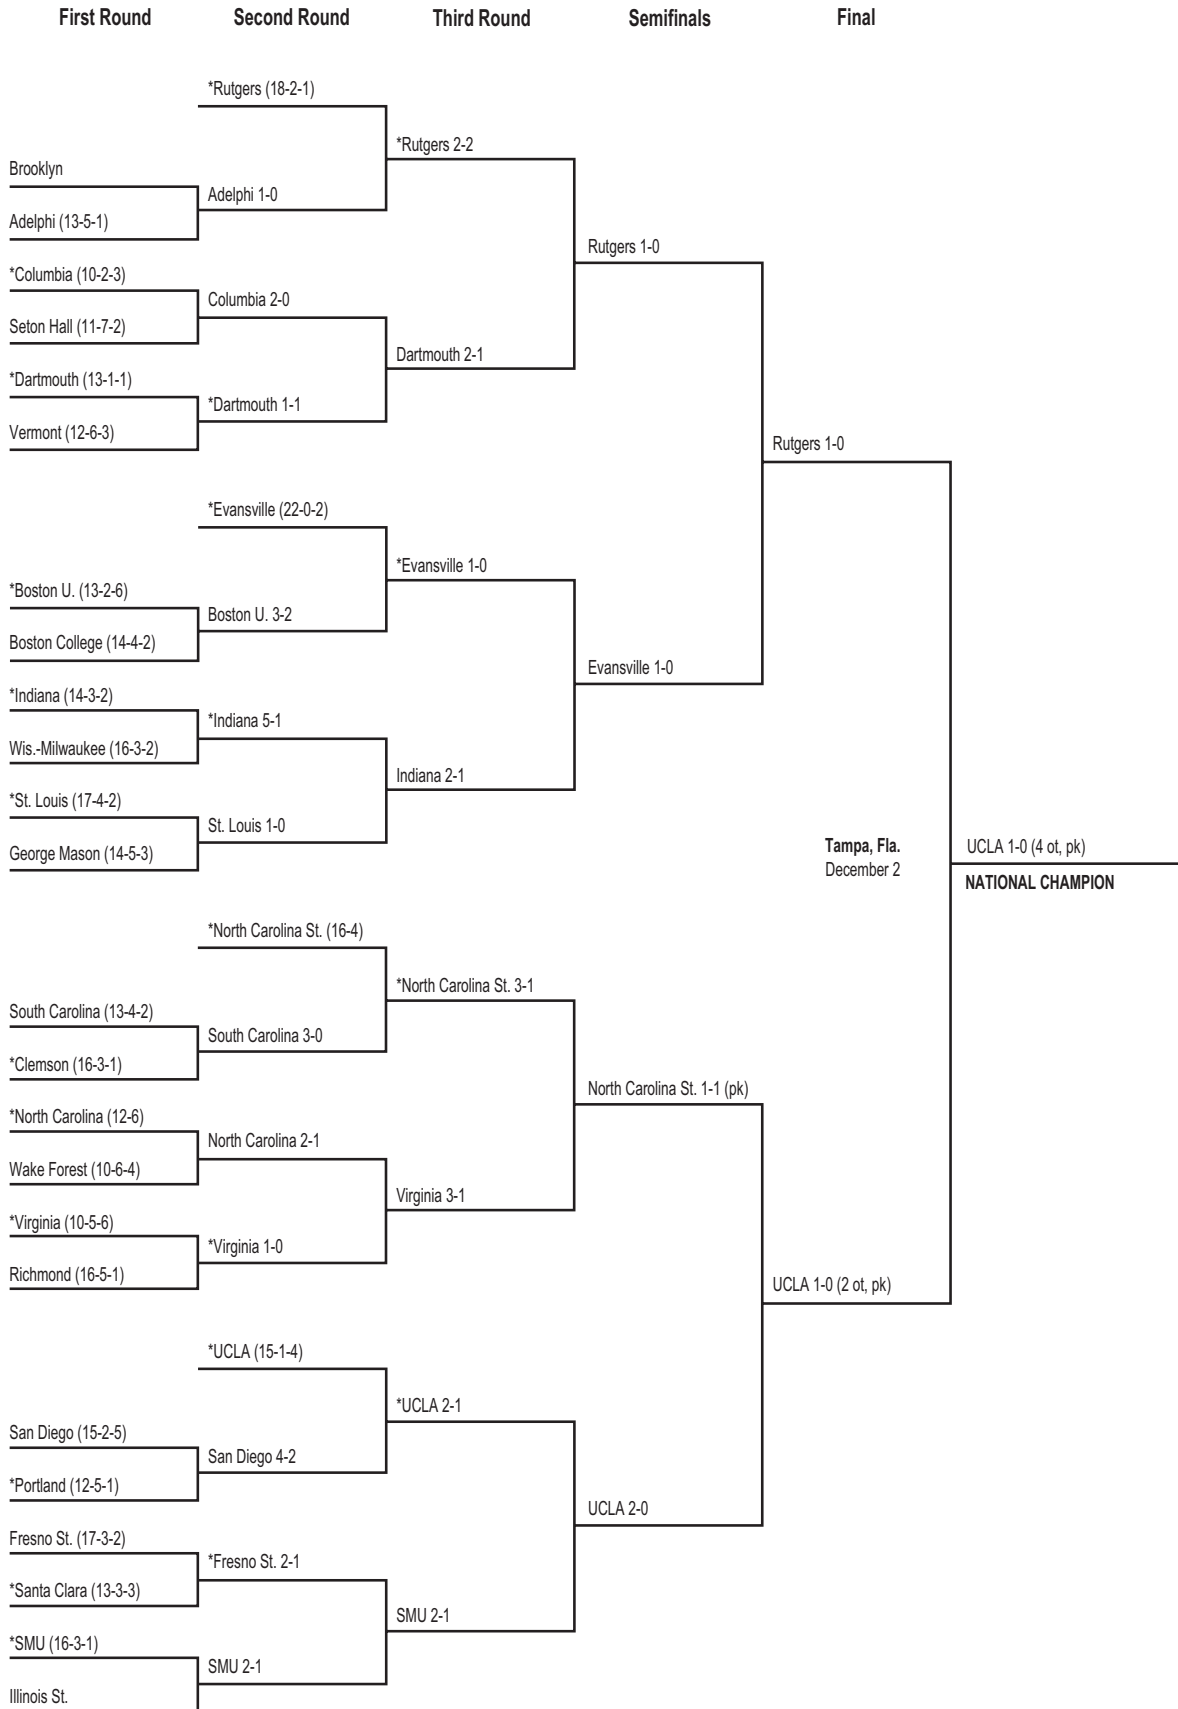

1990 Division I Men's Championship Bracket

*Host institution.

UCLA 1-0 (4 ot, pk)
NATIONAL CHAMPION