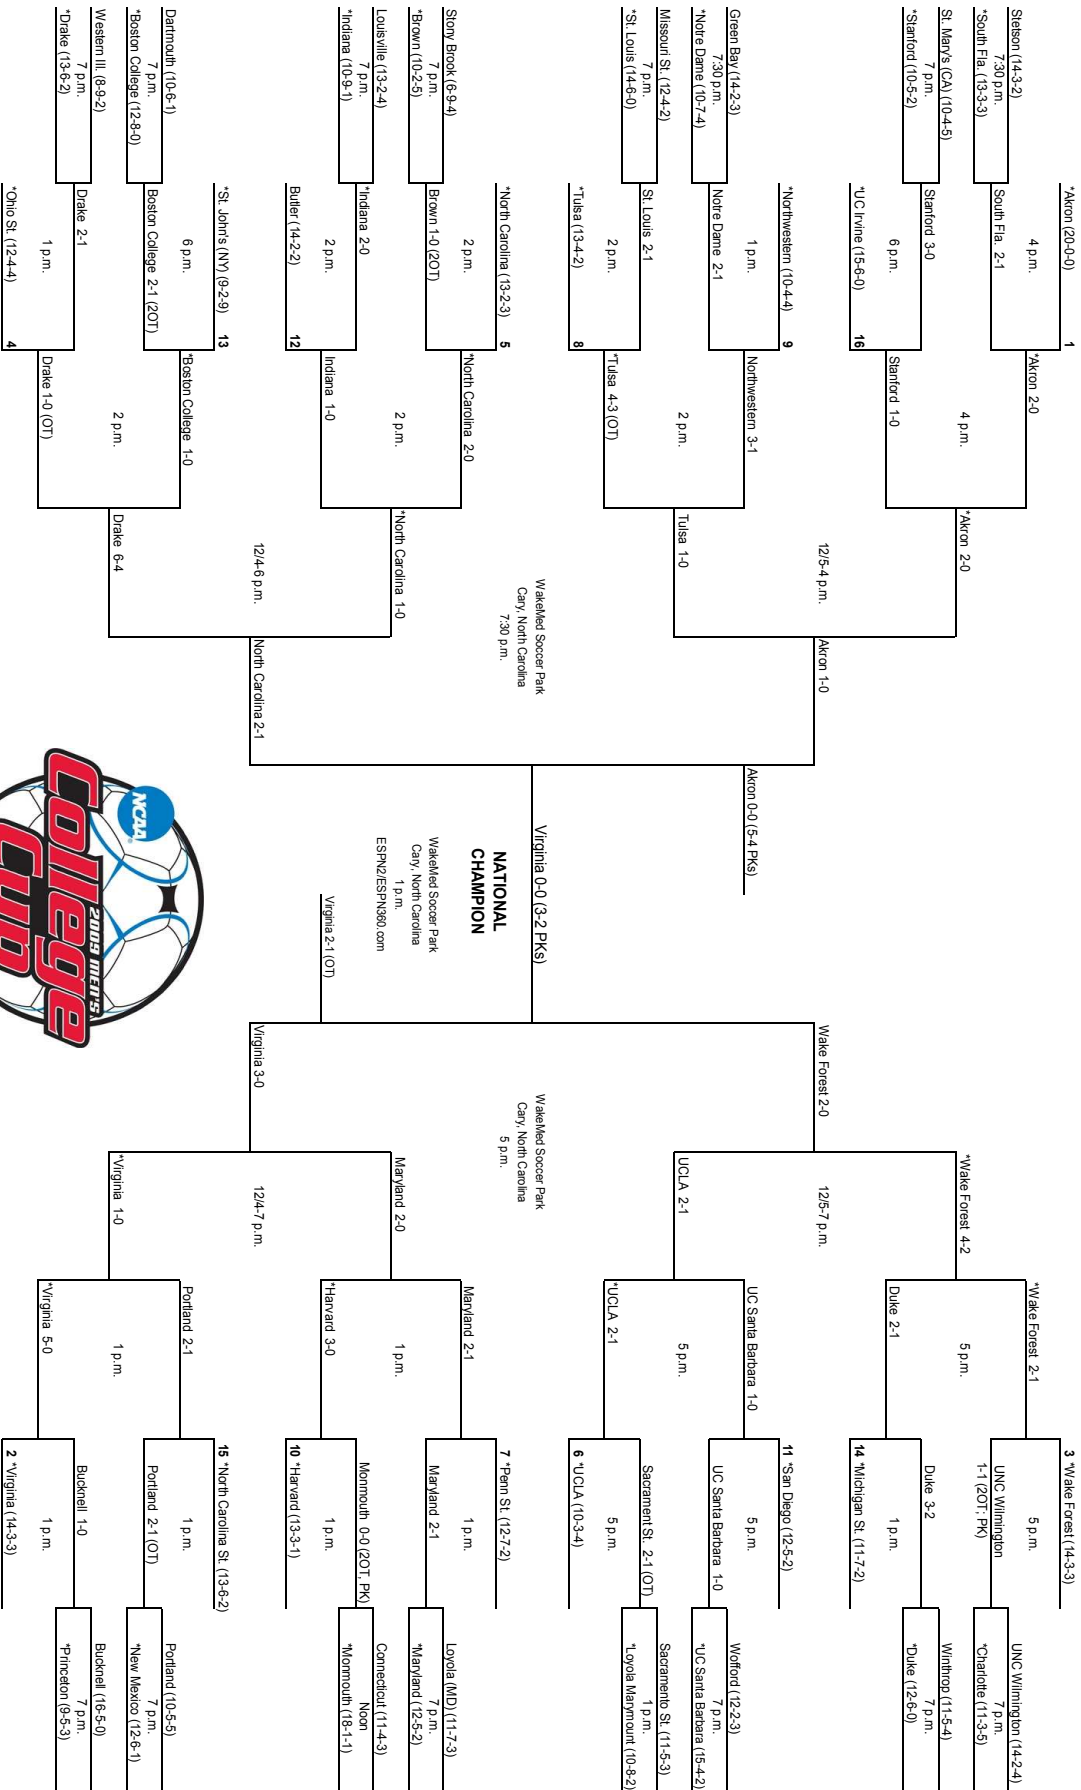

NCAA 2009 NCAA Division I Men's
SOCCER CHAMPIONSHIP

First Round November 19   **Second Round** November 22   **Third Round** November 29   **Quarterfinals** December 4, 5 or 6   **Semifinals** December 11   **Final** December 13   **Semifinals** December 11   **Quarterfinals** December 4, 5 or 6   **Third Round** November 29   **Second Round** November 22   **First Round** November 19

* Host Institution
All times local
Semifinal No. 1 airs live on ESPN2/ESPN/ESPN380.com
Semifinal No. 2 airs live on ESPN/ESPN2 Dec. 12 at 11 a.m. ET