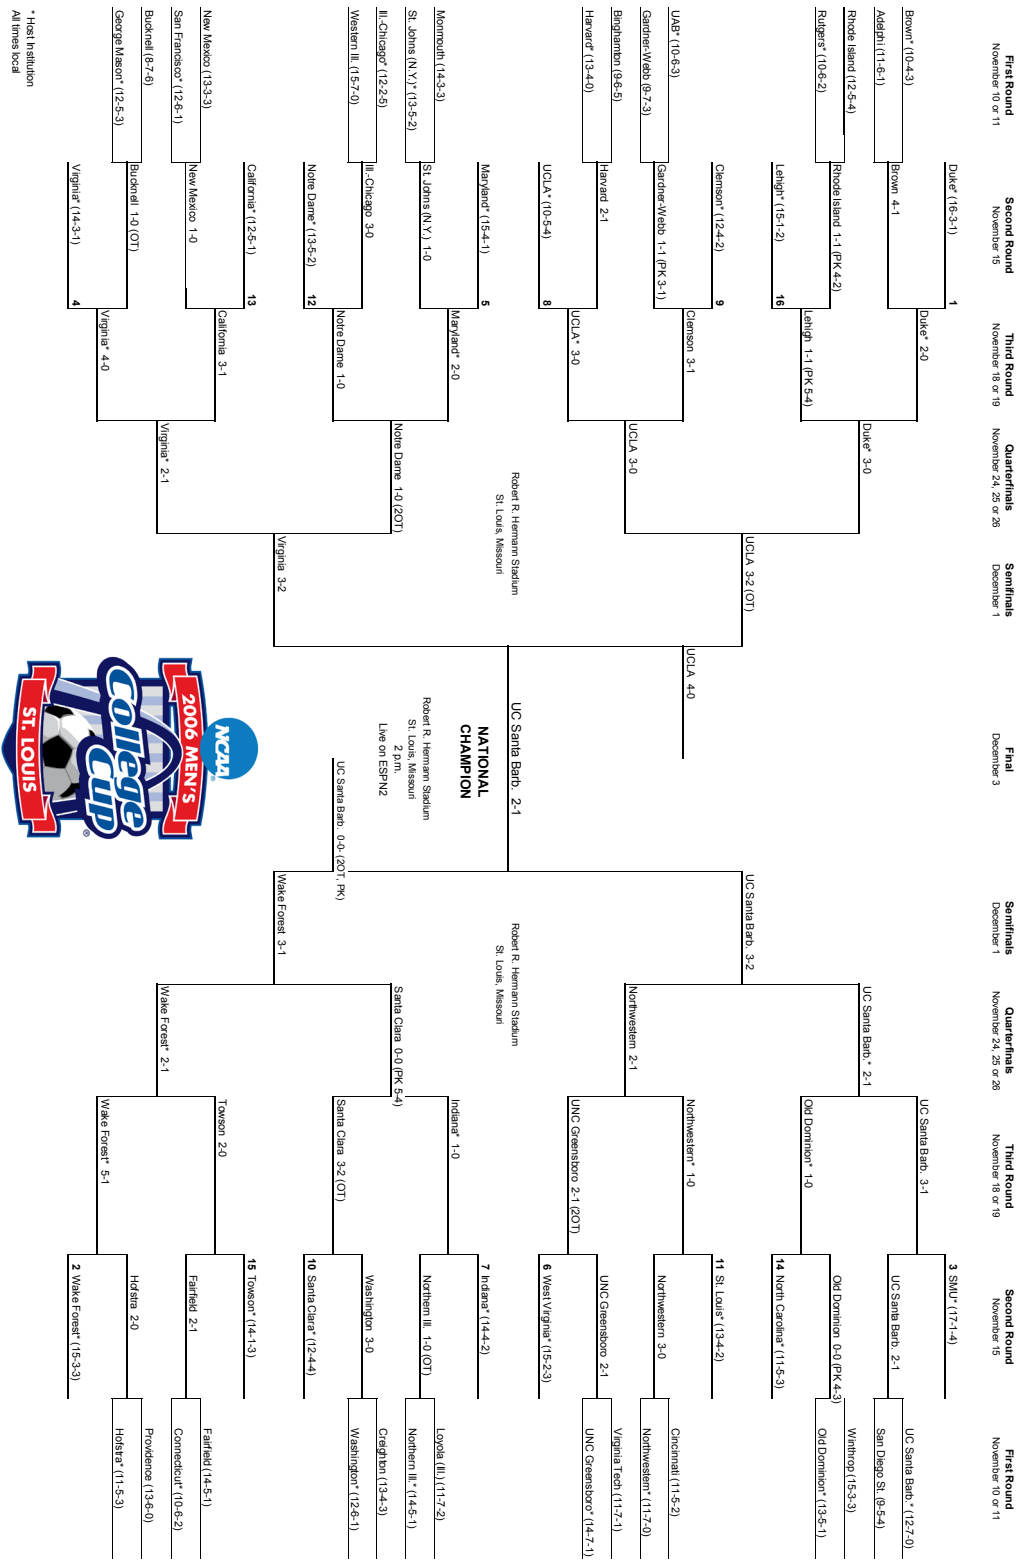

NCAA Division I Men's
SOCCER CHAMPIONSHIP

* Host Institution
All times local