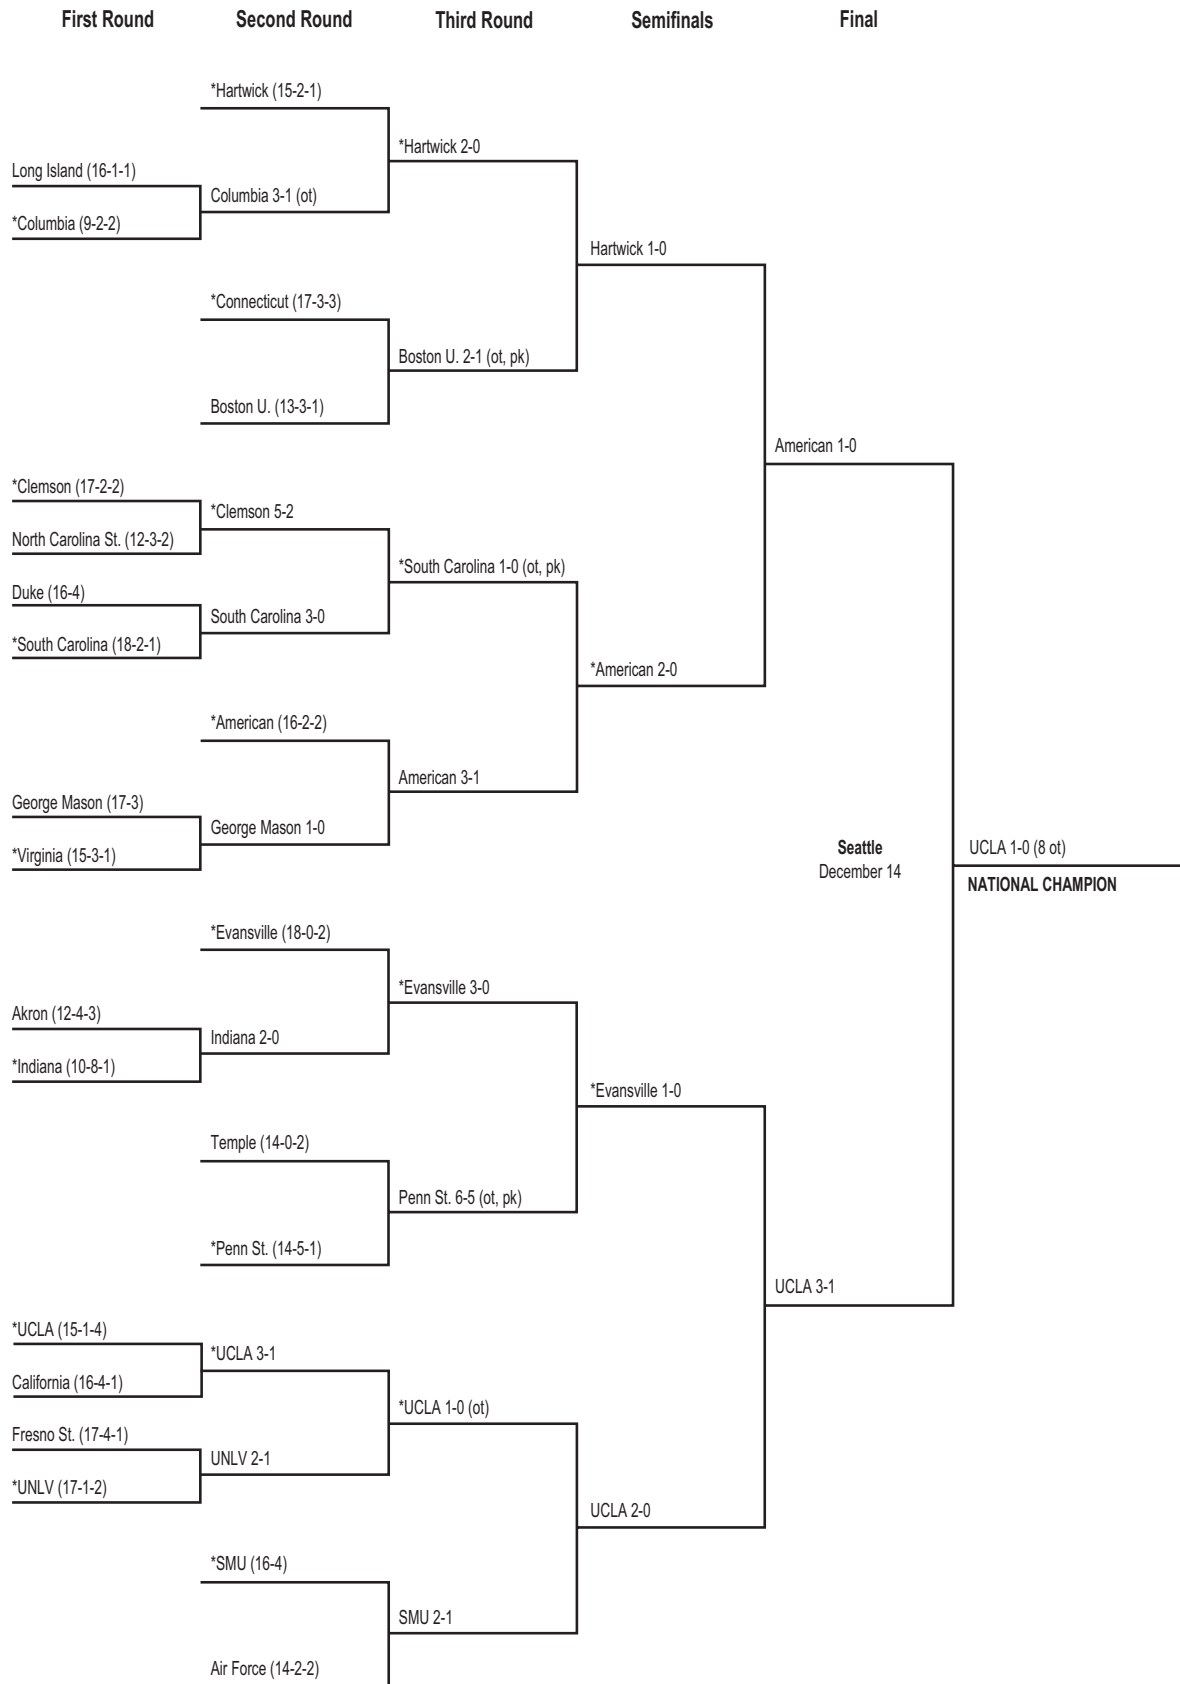

1985 Division I Men's Championship Bracket

*Host institution.