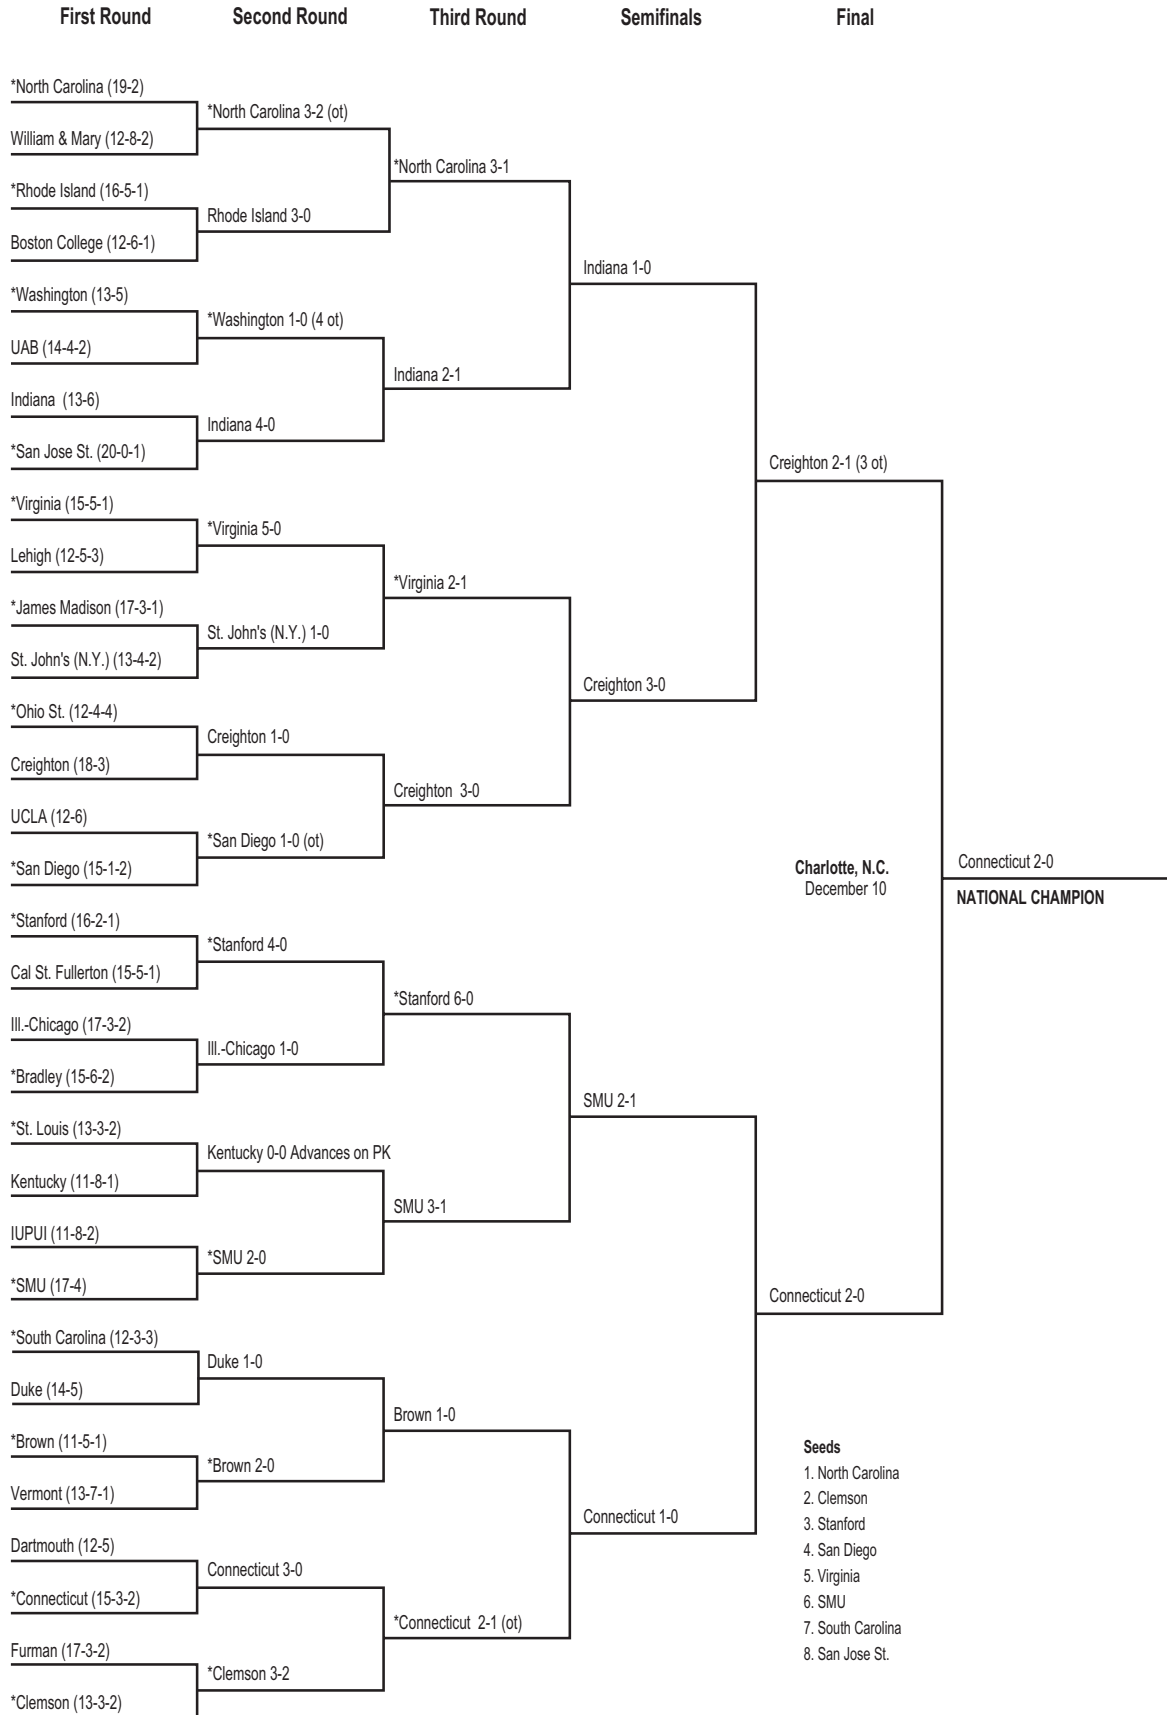

2000 Division I Men's Championship Bracket

*Host institution.

1. **Seeds**
1. North Carolina
  2. Clemson
  3. Stanford
  4. San Diego
  5. Virginia
  6. SMU
  7. South Carolina
  8. San Jose St.