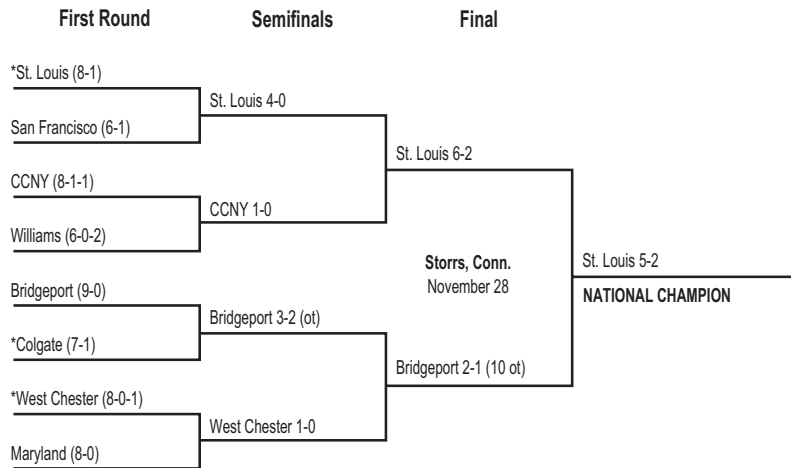

Men's Division I Championship Brackets

1959 Division I Men's Championship Bracket