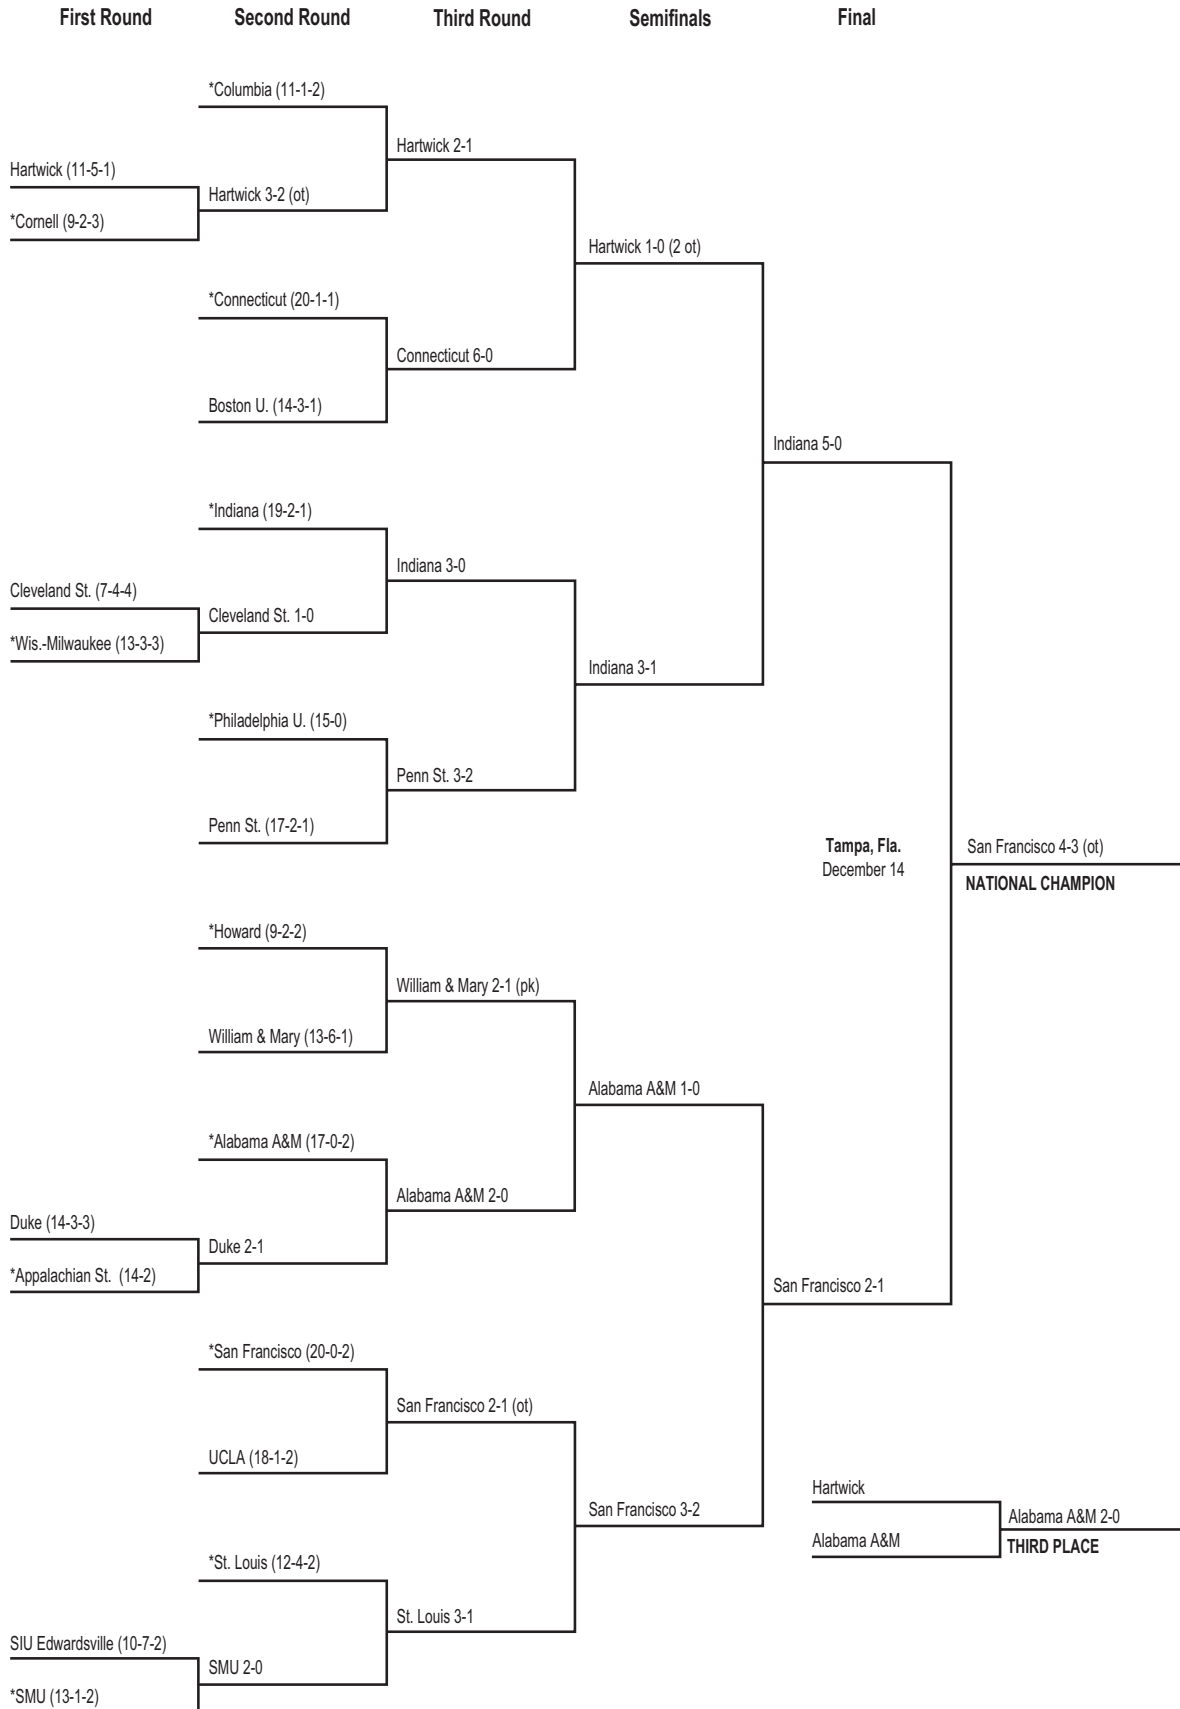

1980 Division I Men's Championship Bracket

*Host institution.