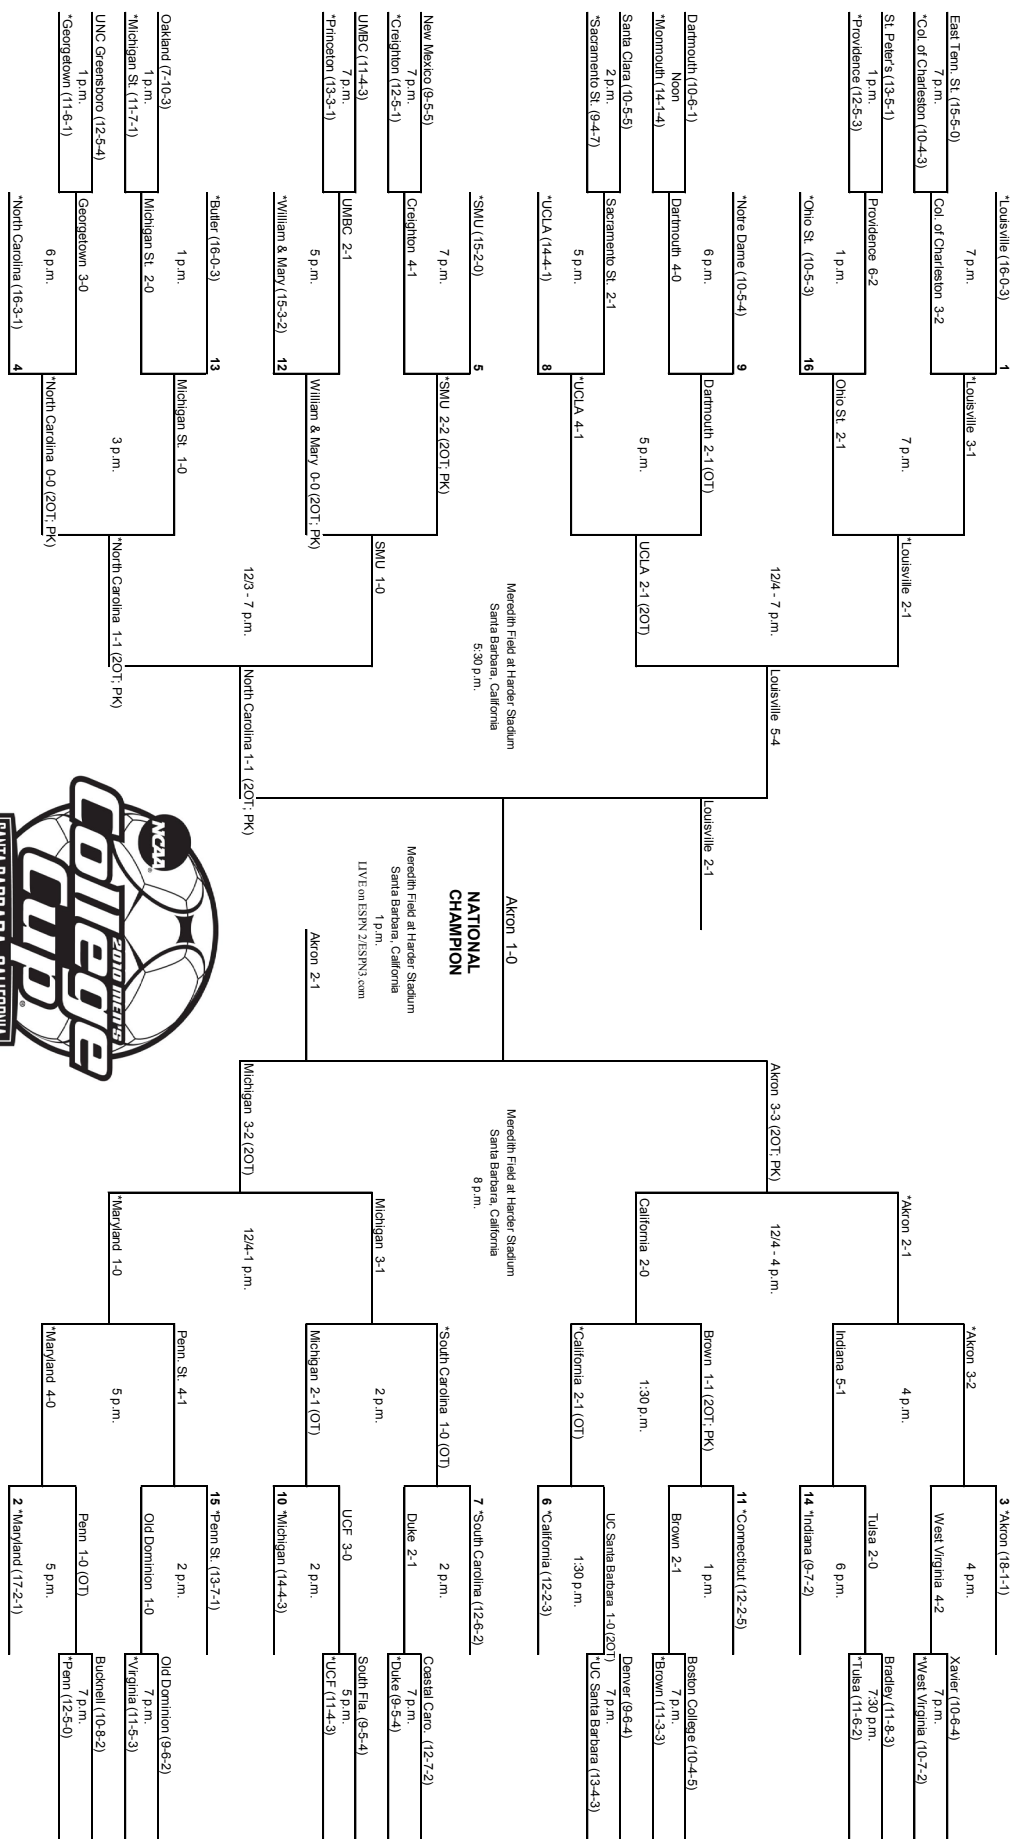

2010 NCAA Division I Men's
SOCCER CHAMPIONSHIP

First Round November 18   Second Round November 21   Third Round November 28   Quarterfinals December 3, 4 or 5   Semifinals December 10   Final December 12   Semifinals December 10   Quarterfinals December 3, 4 or 5   Third Round November 28   Second Round November 21   First Round November 18

* Host Institution
All times local
Semifinal #1 - LIVE on ESPN2/ESPN3.com
Semifinal #2 - LIVE on ESPN2/ESPN3.com