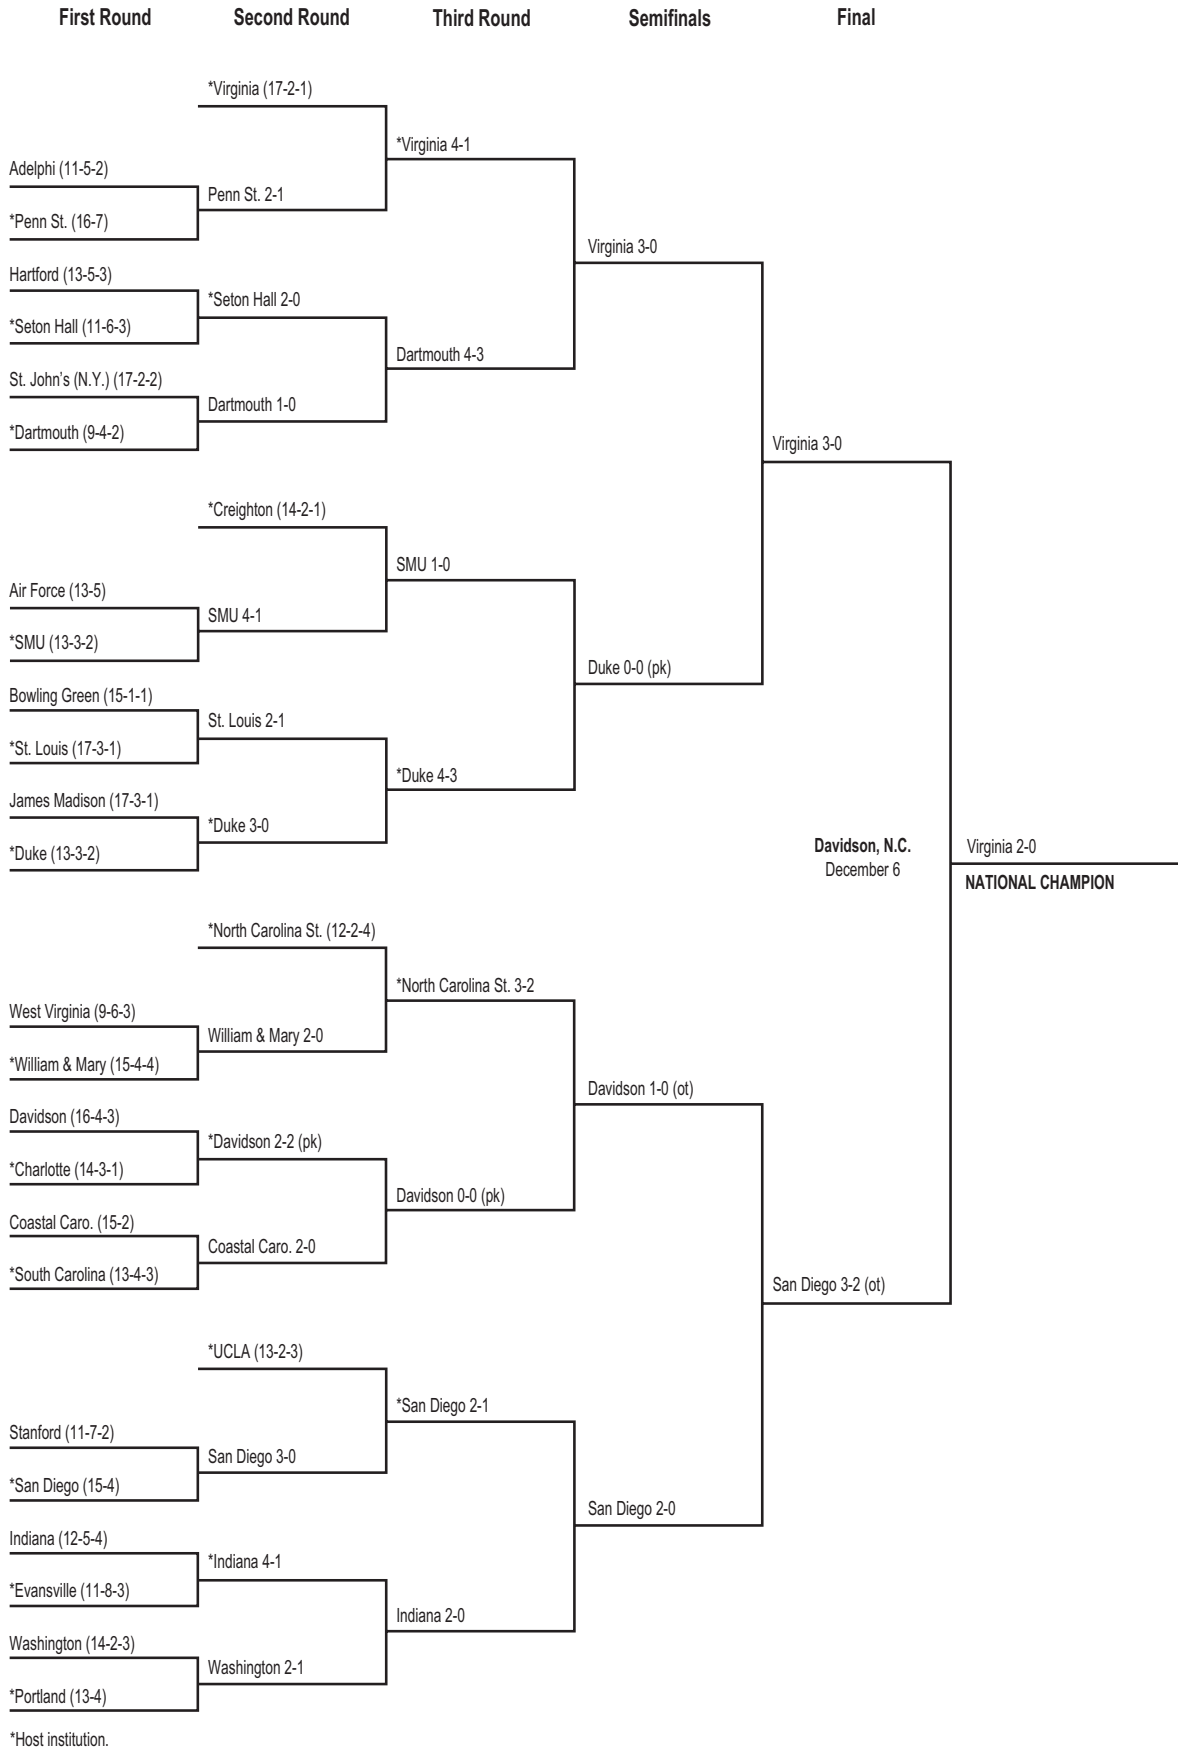

1992 Division I Men's Championship Bracket