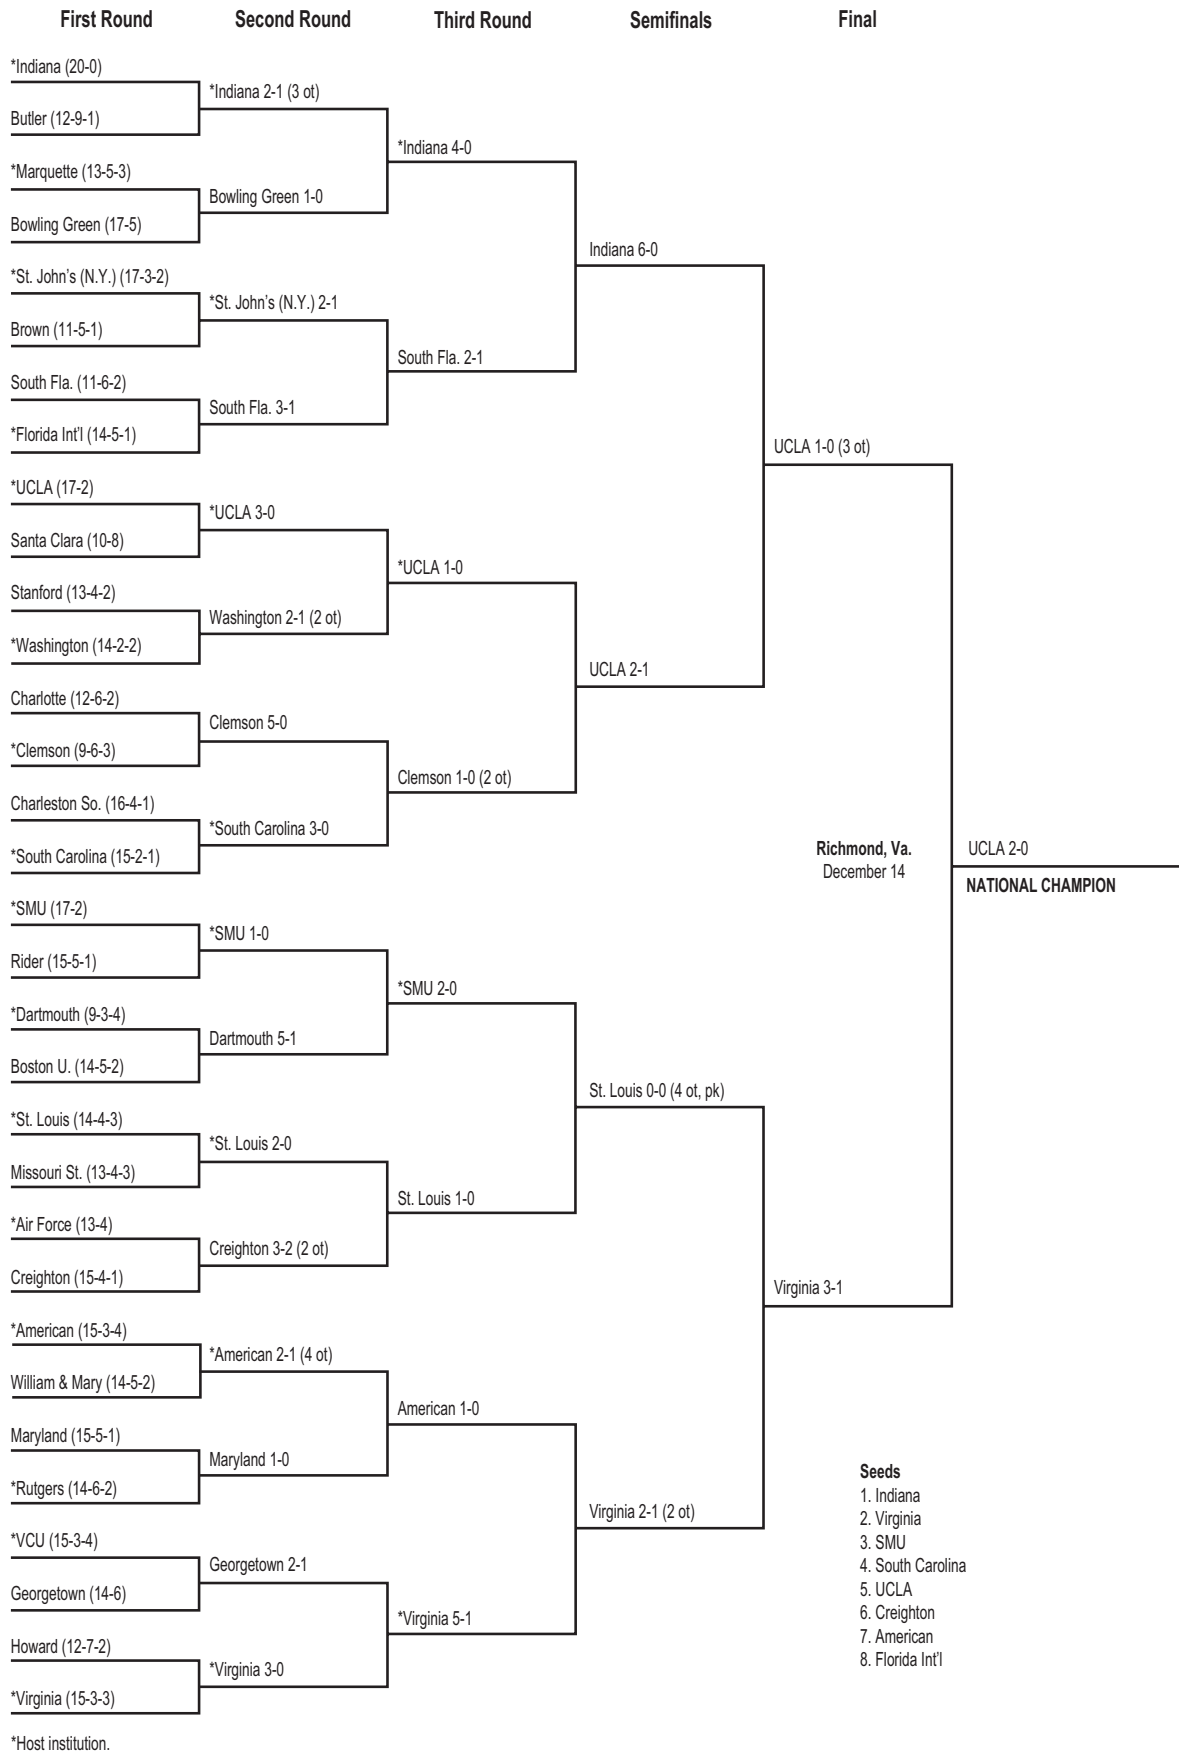

1997 Division I Men's Championship Bracket