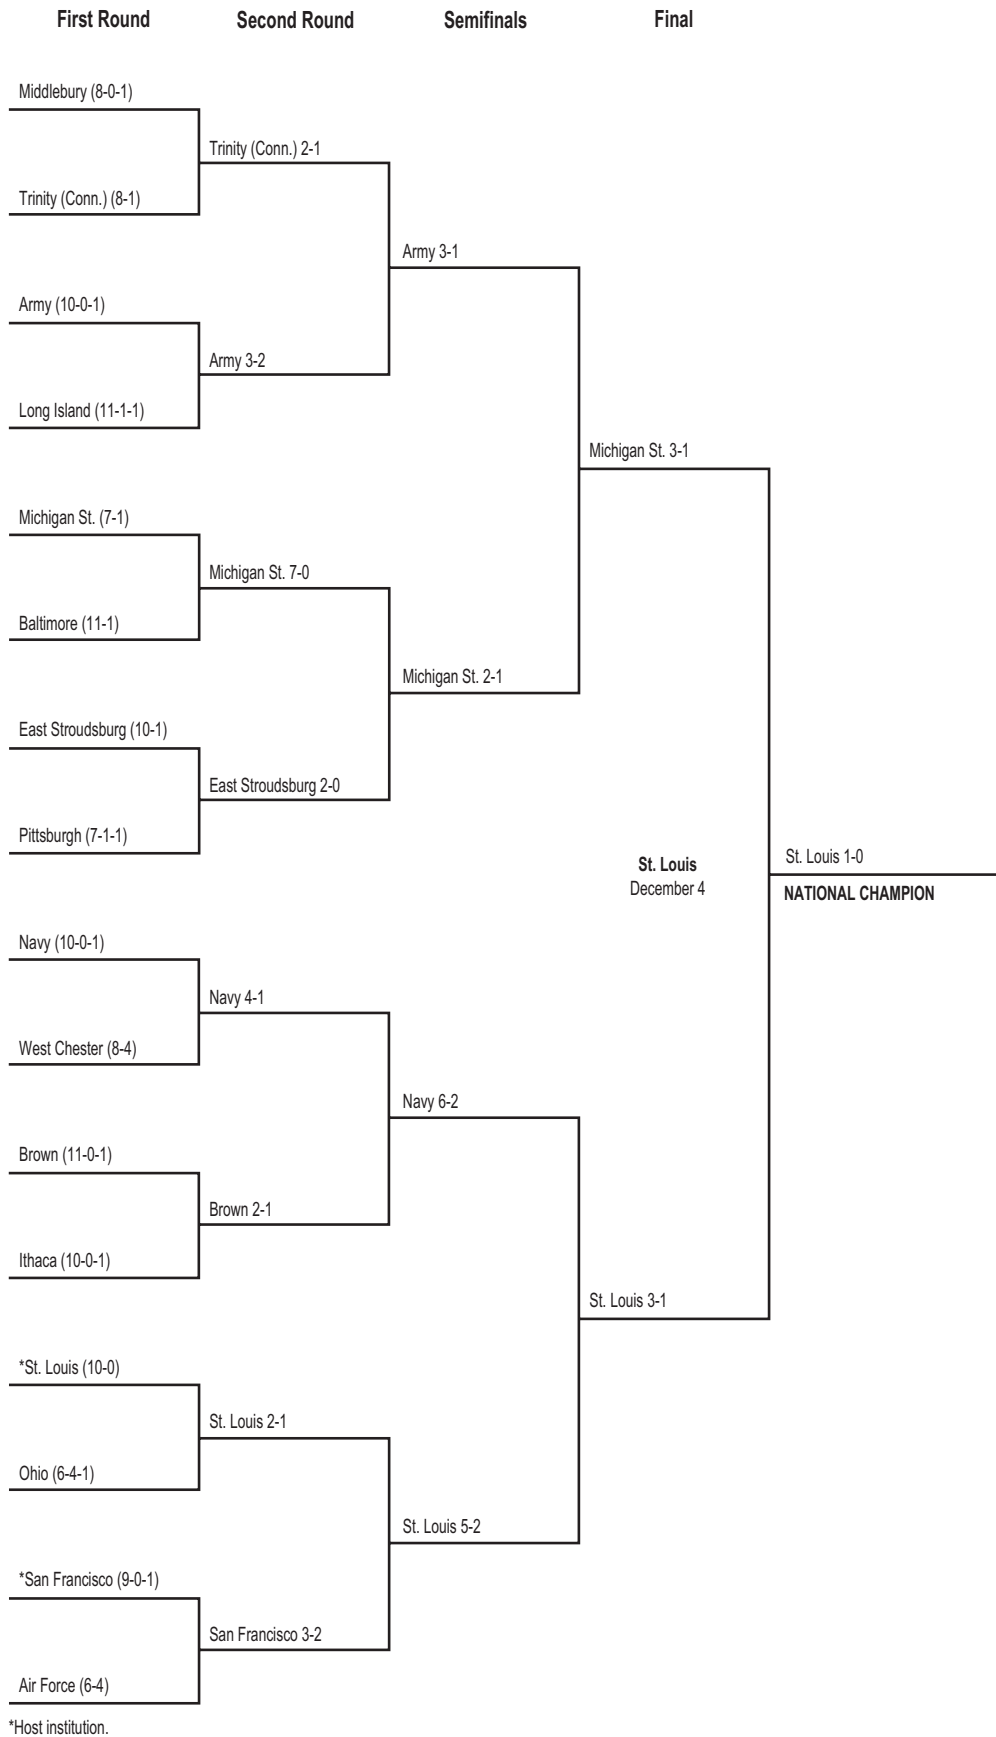

1965 Division I Men's Championship Bracket