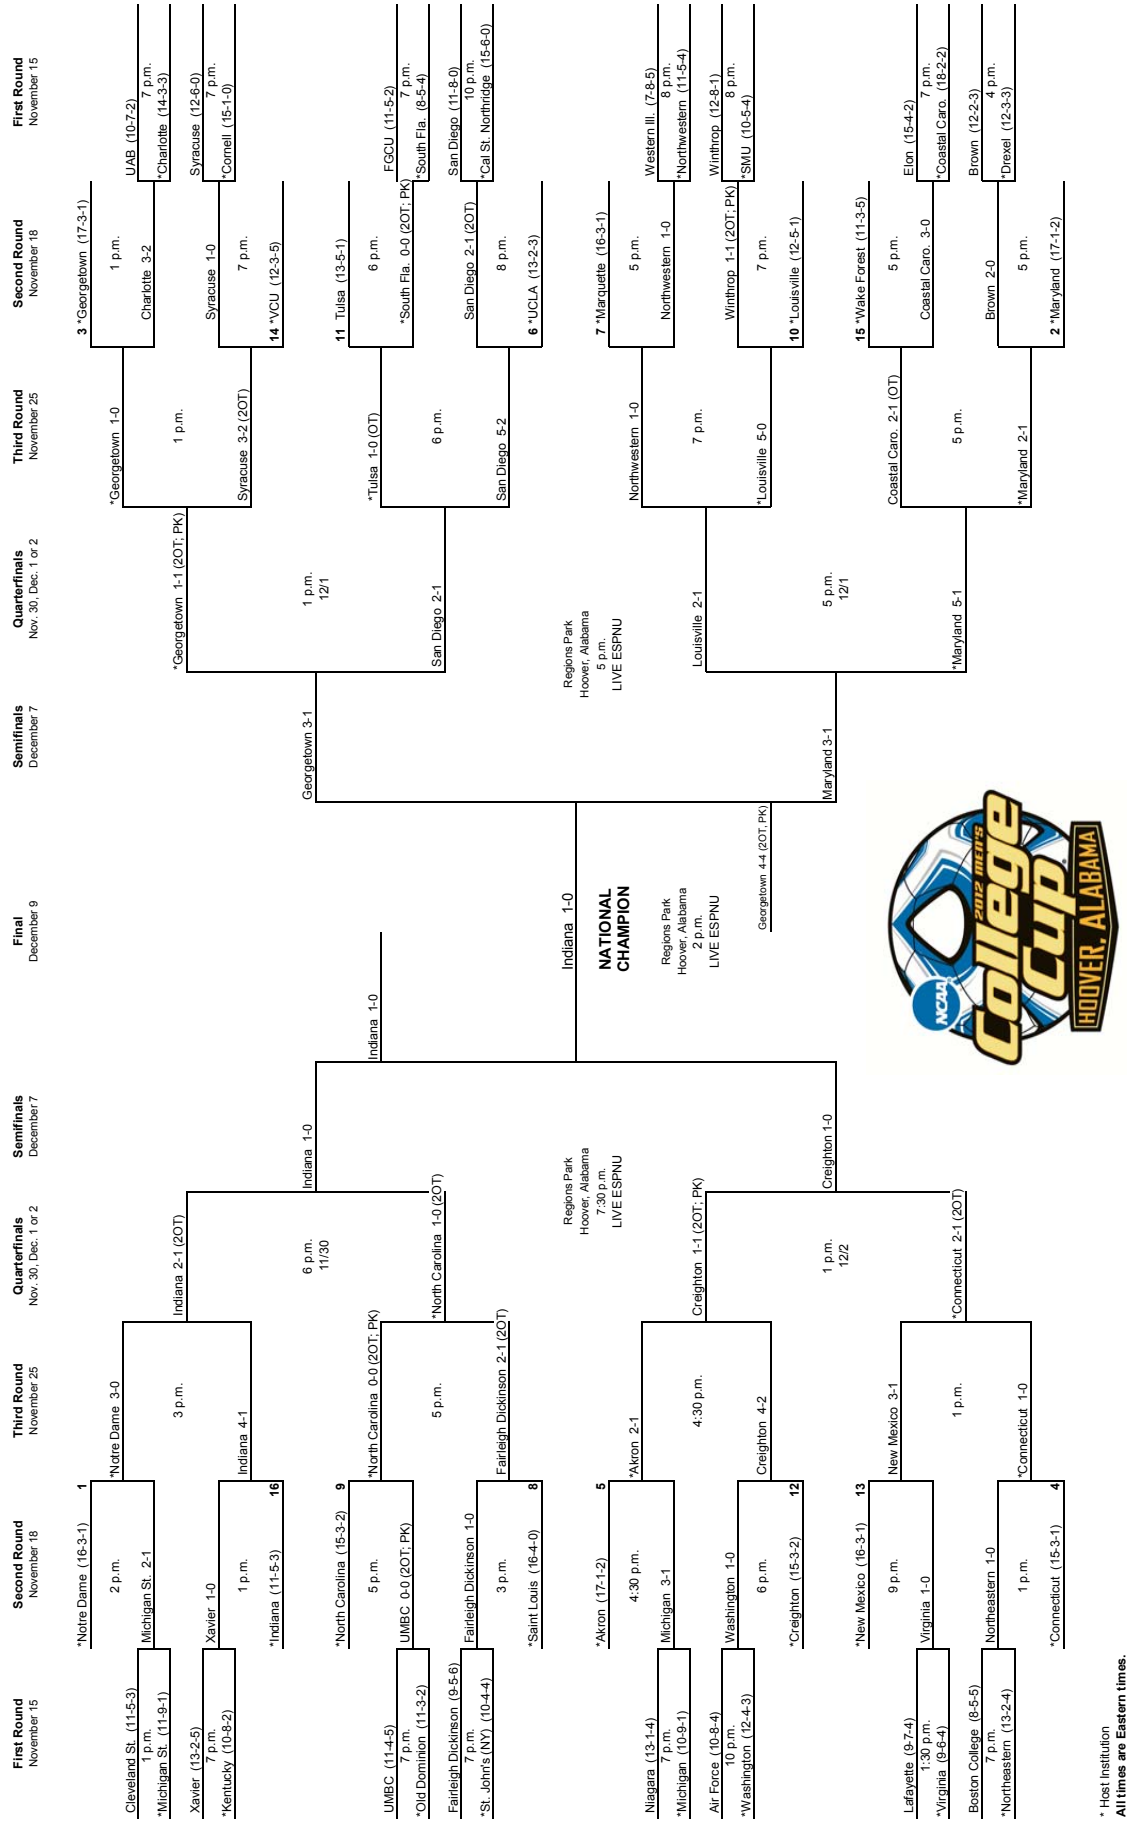

2012 NCAA Division I Men's SOCCER CHAMPIONSHIP

* Host institution All times are Eastern times.