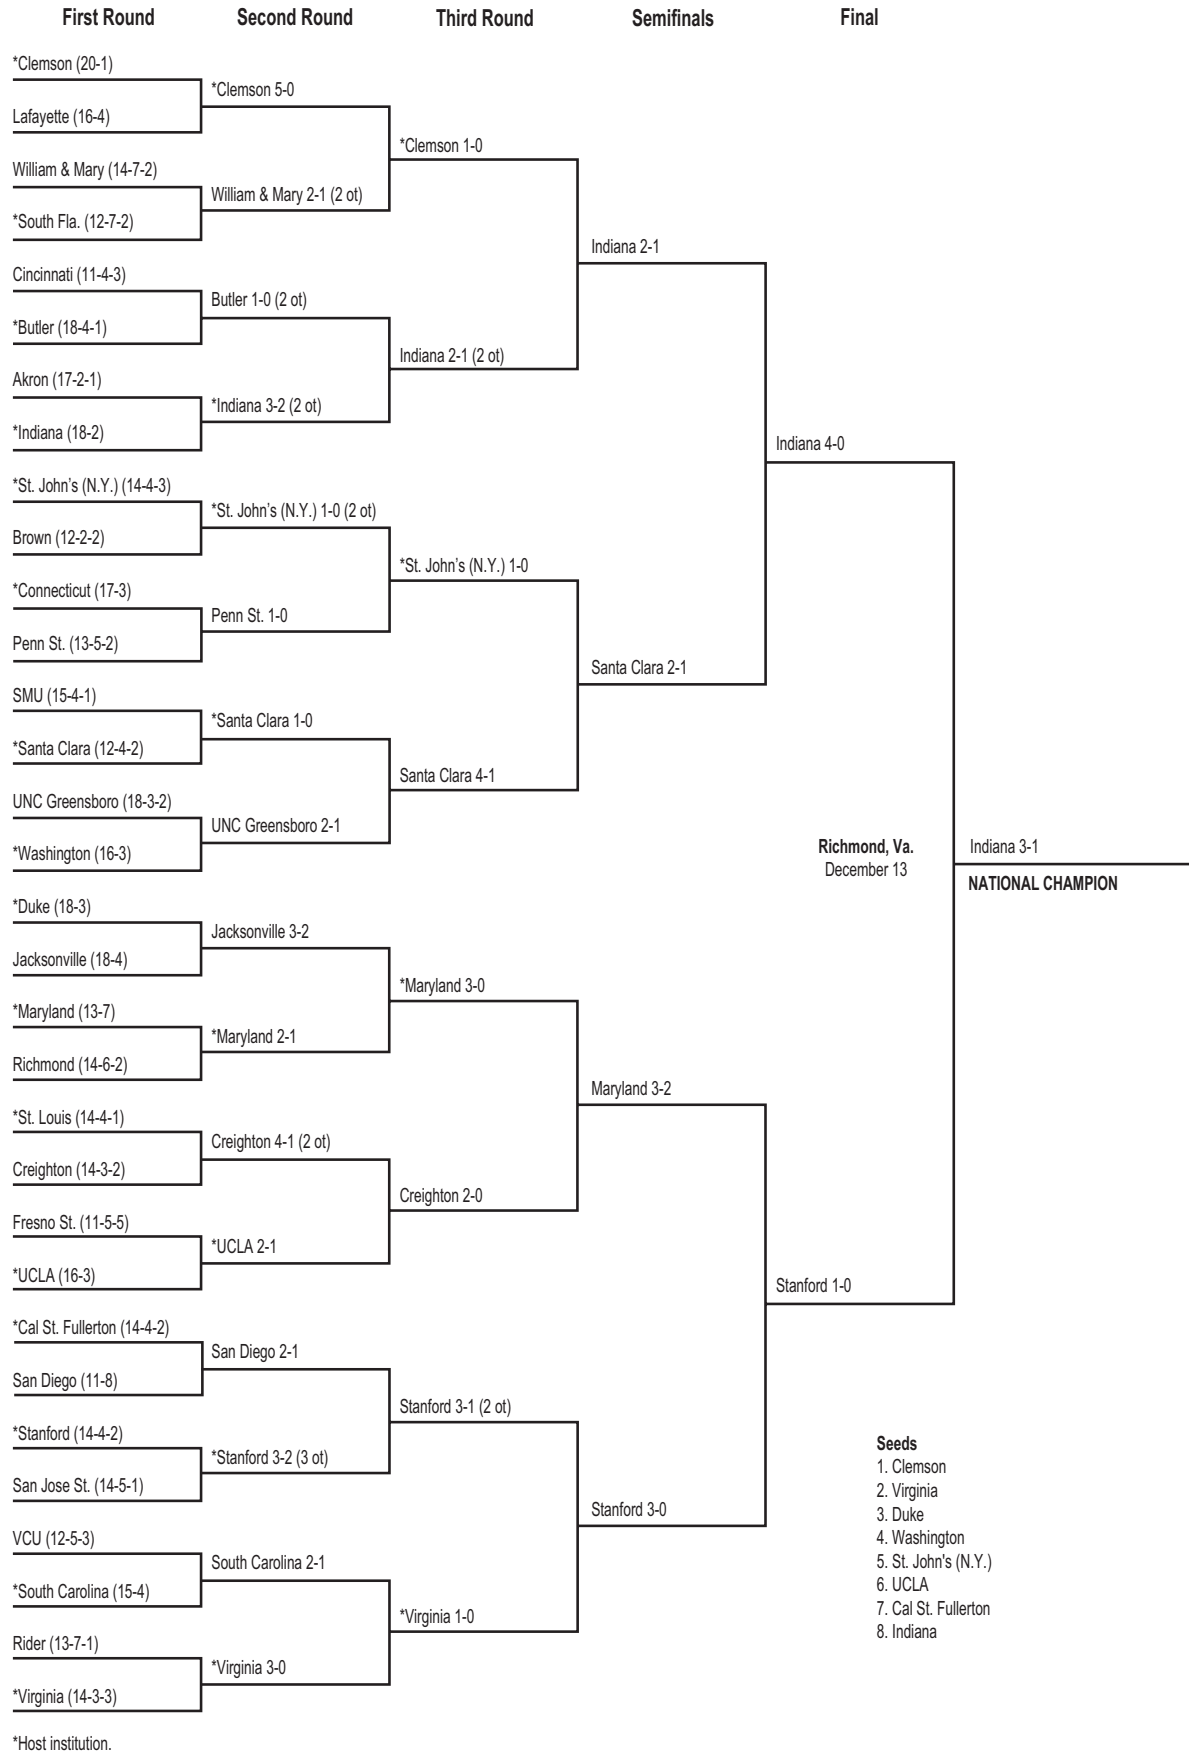

1998 Division I Men's Championship Bracket

1. **Seeds**
1. Clemson
  2. Virginia
  3. Duke
  4. Washington
  5. St. John's (N.Y.)
  6. UCLA
  7. Cal St. Fullerton
  8. Indiana