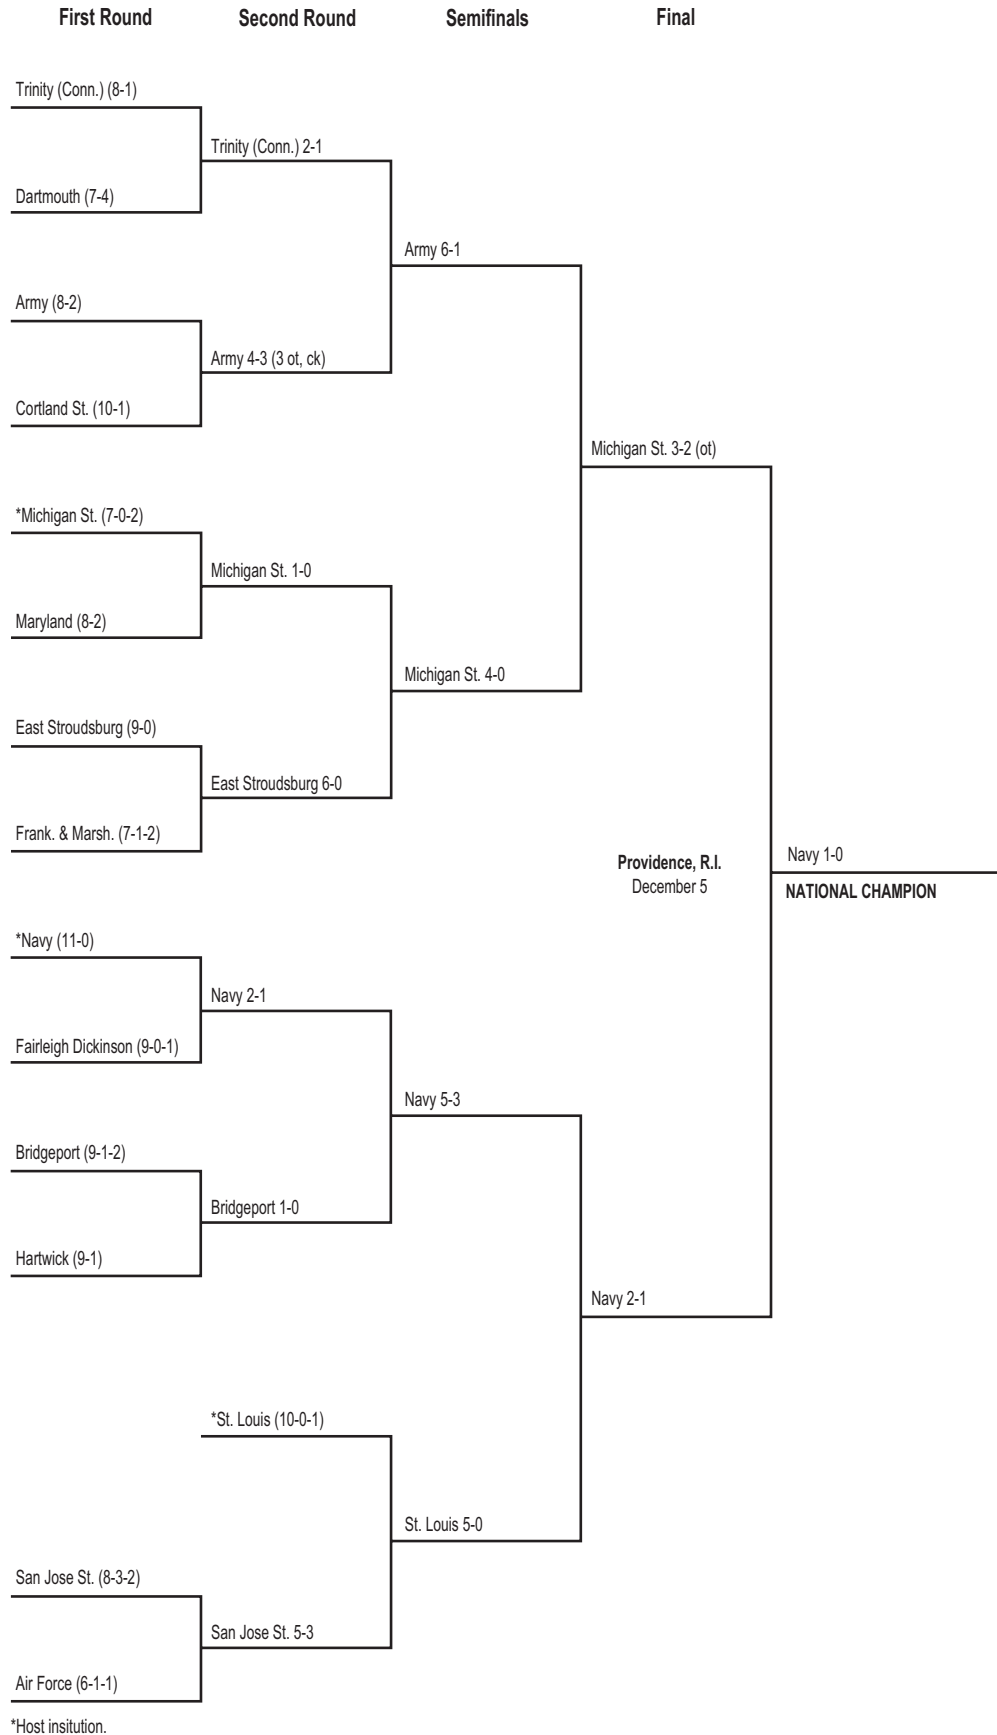

1964 Division I Men's Championship Bracket