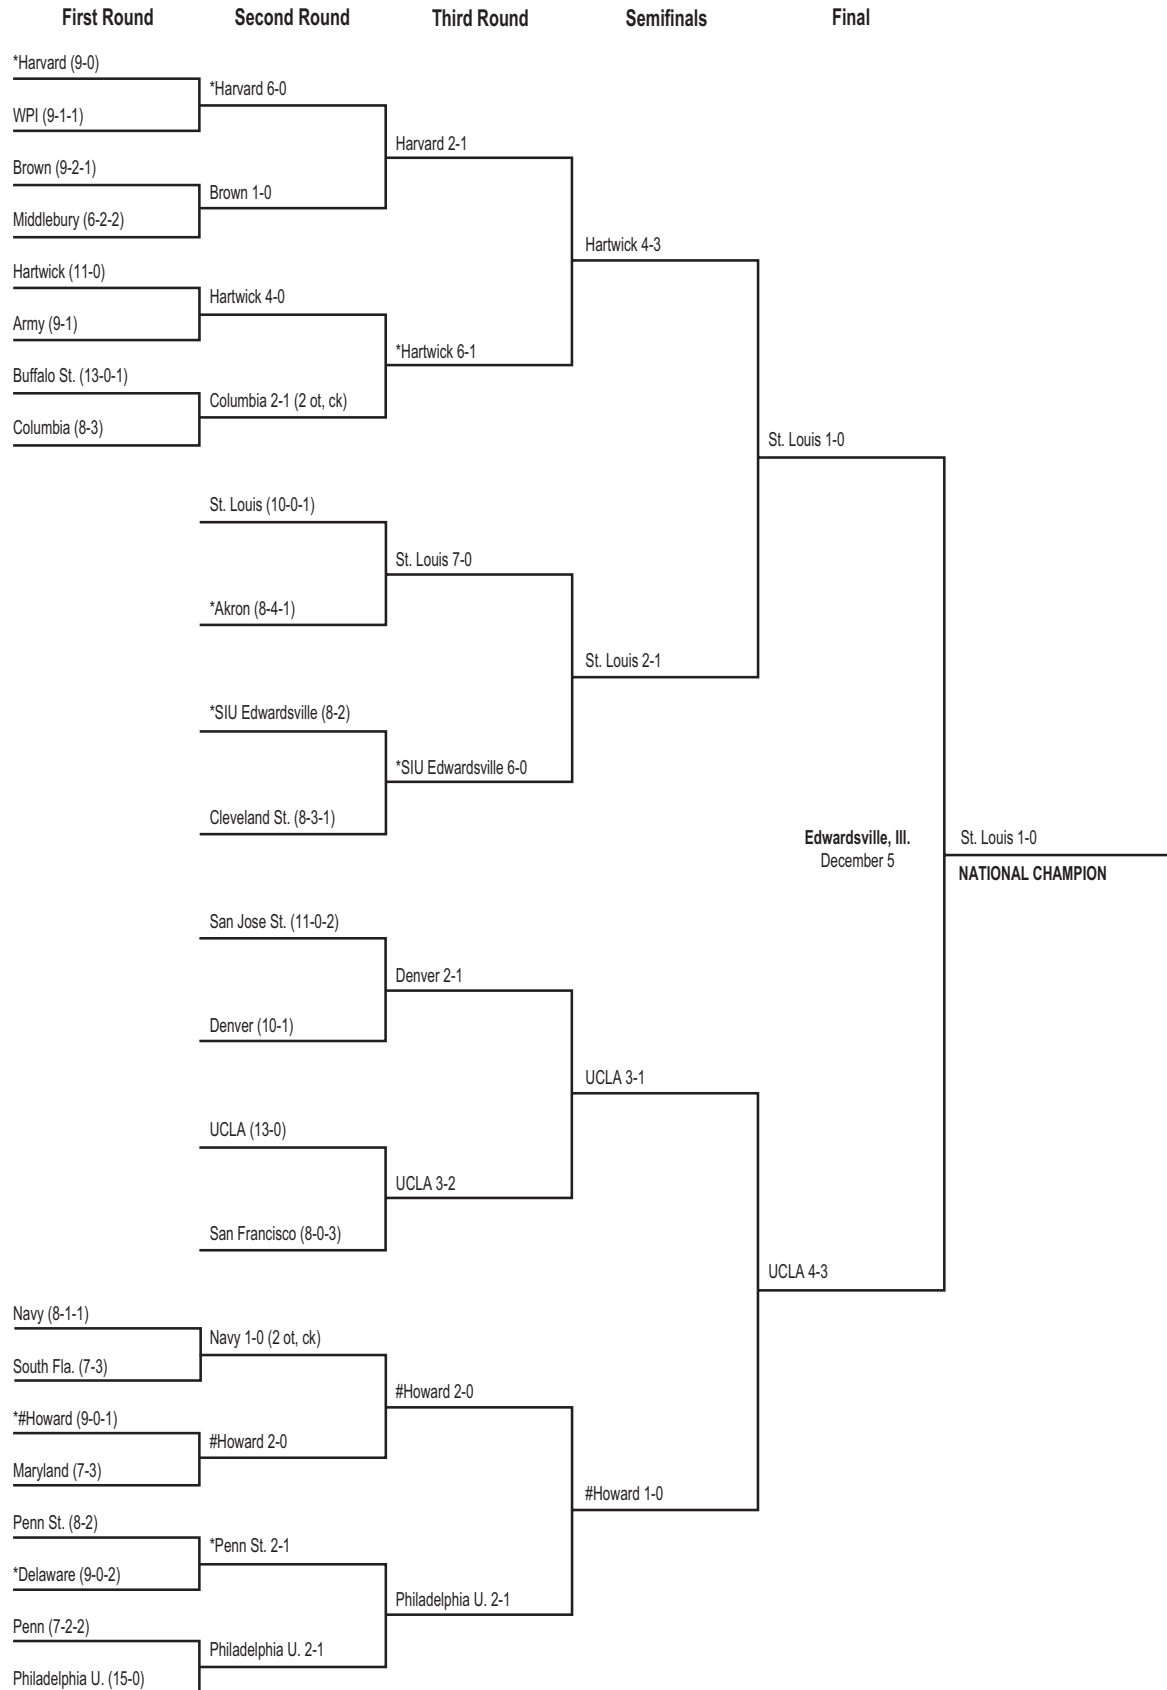

1970 Division I Men's Championship Bracket

*Host institution.
#Howard's participation in the 1970 tournament was vacated.