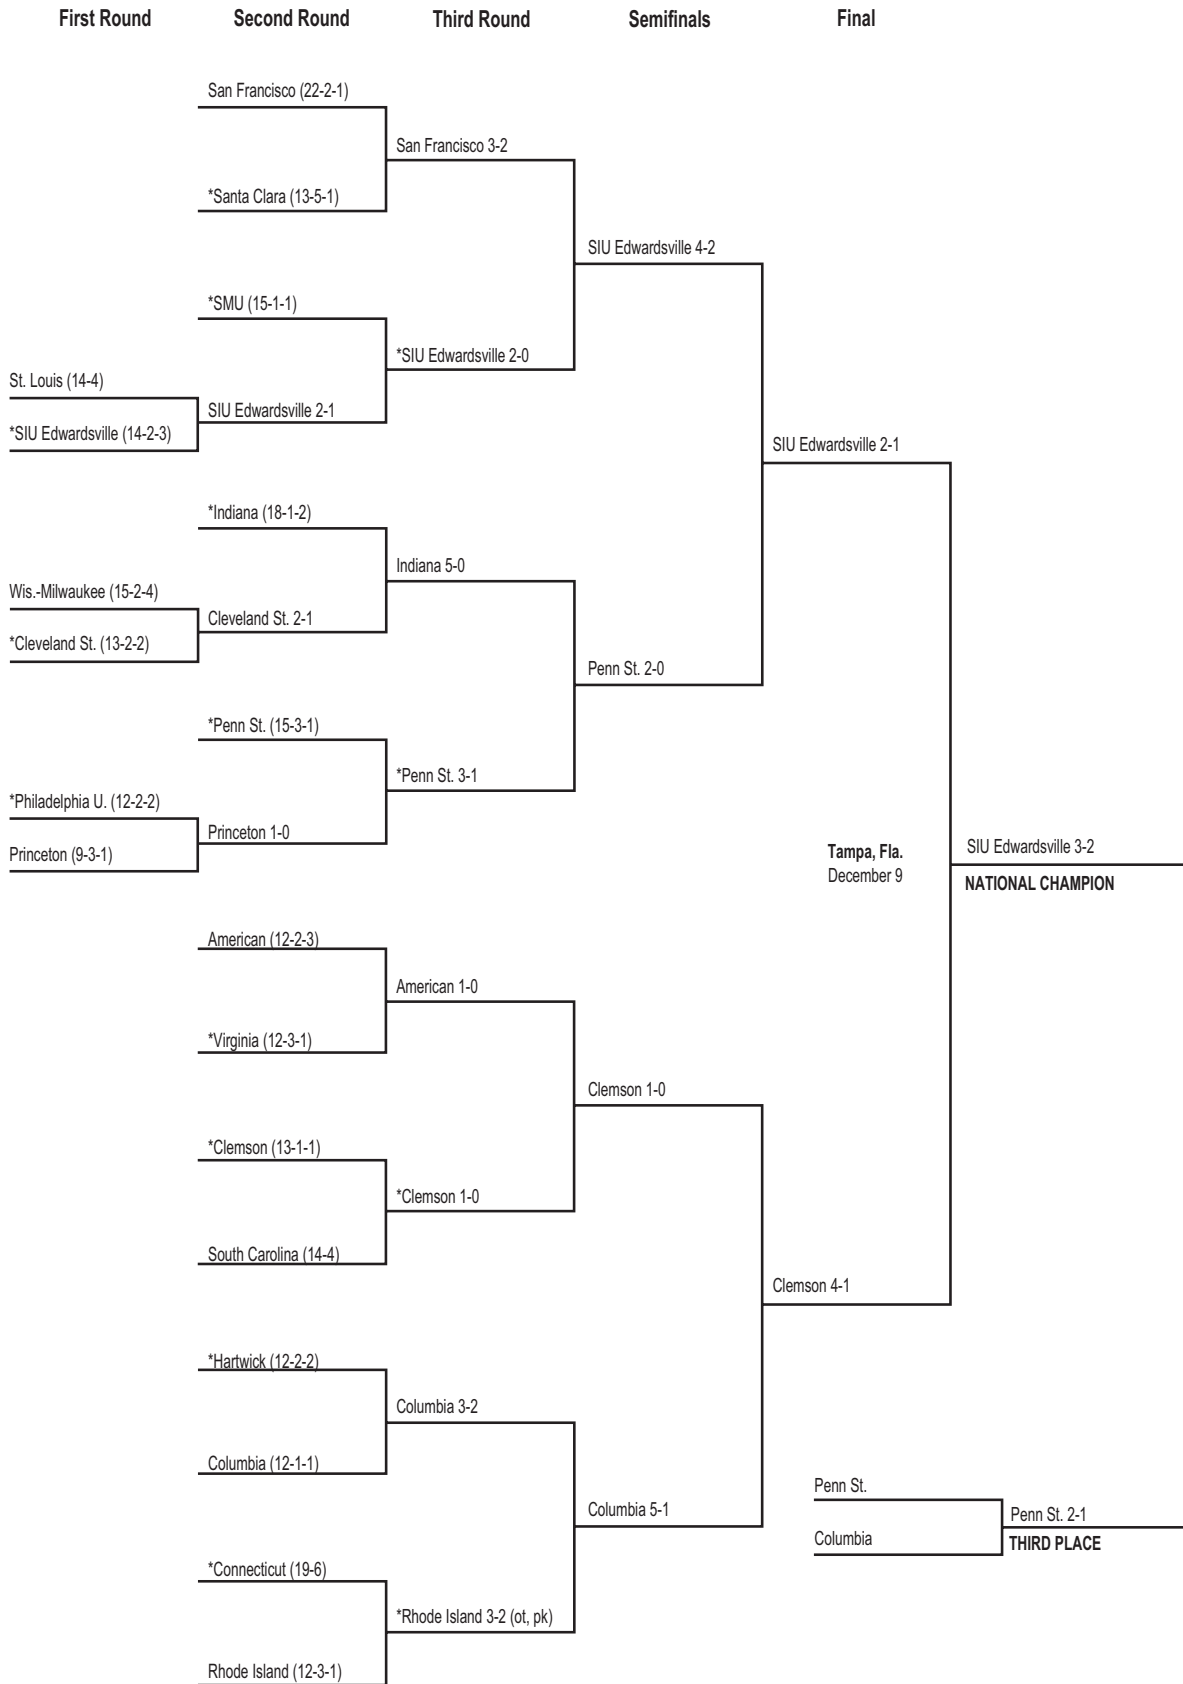

1979 Division I Men's Championship Bracket

*Host institution.