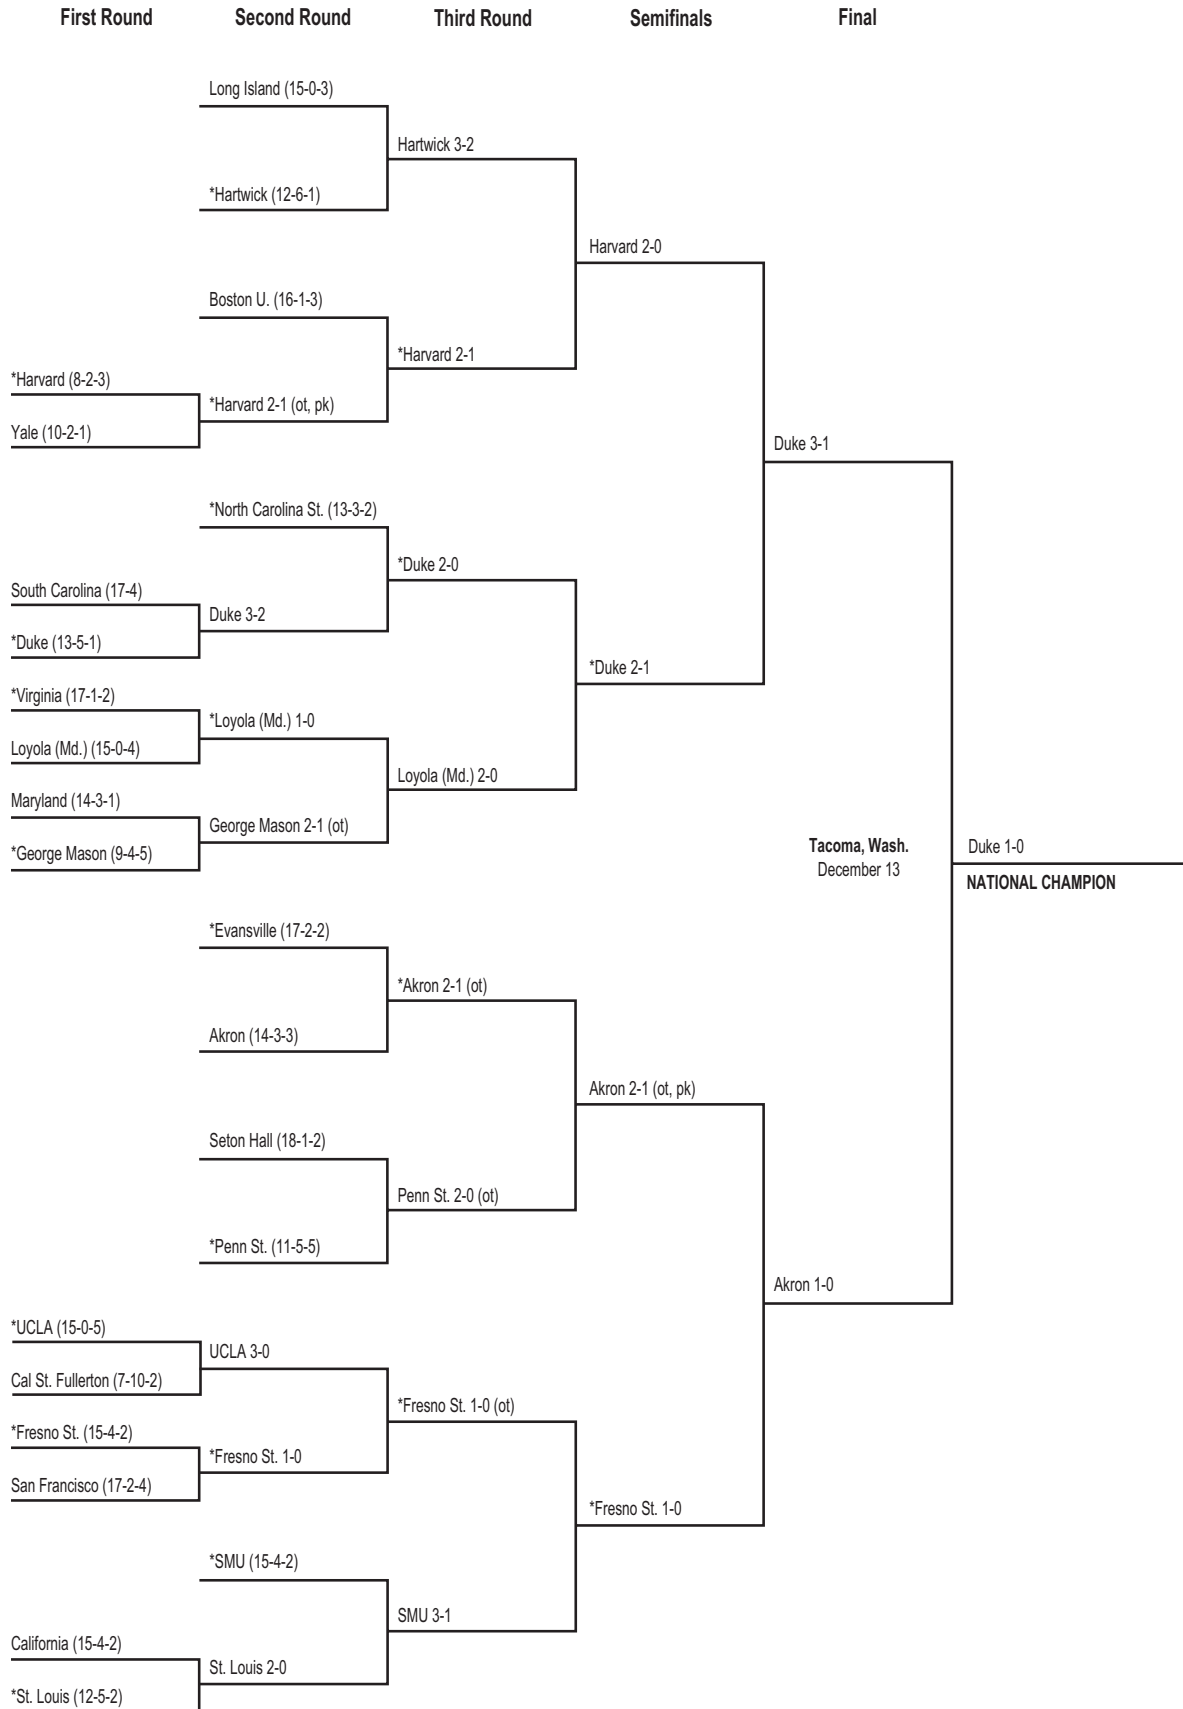

1986 Division I Men's Championship Bracket

*Host institution.