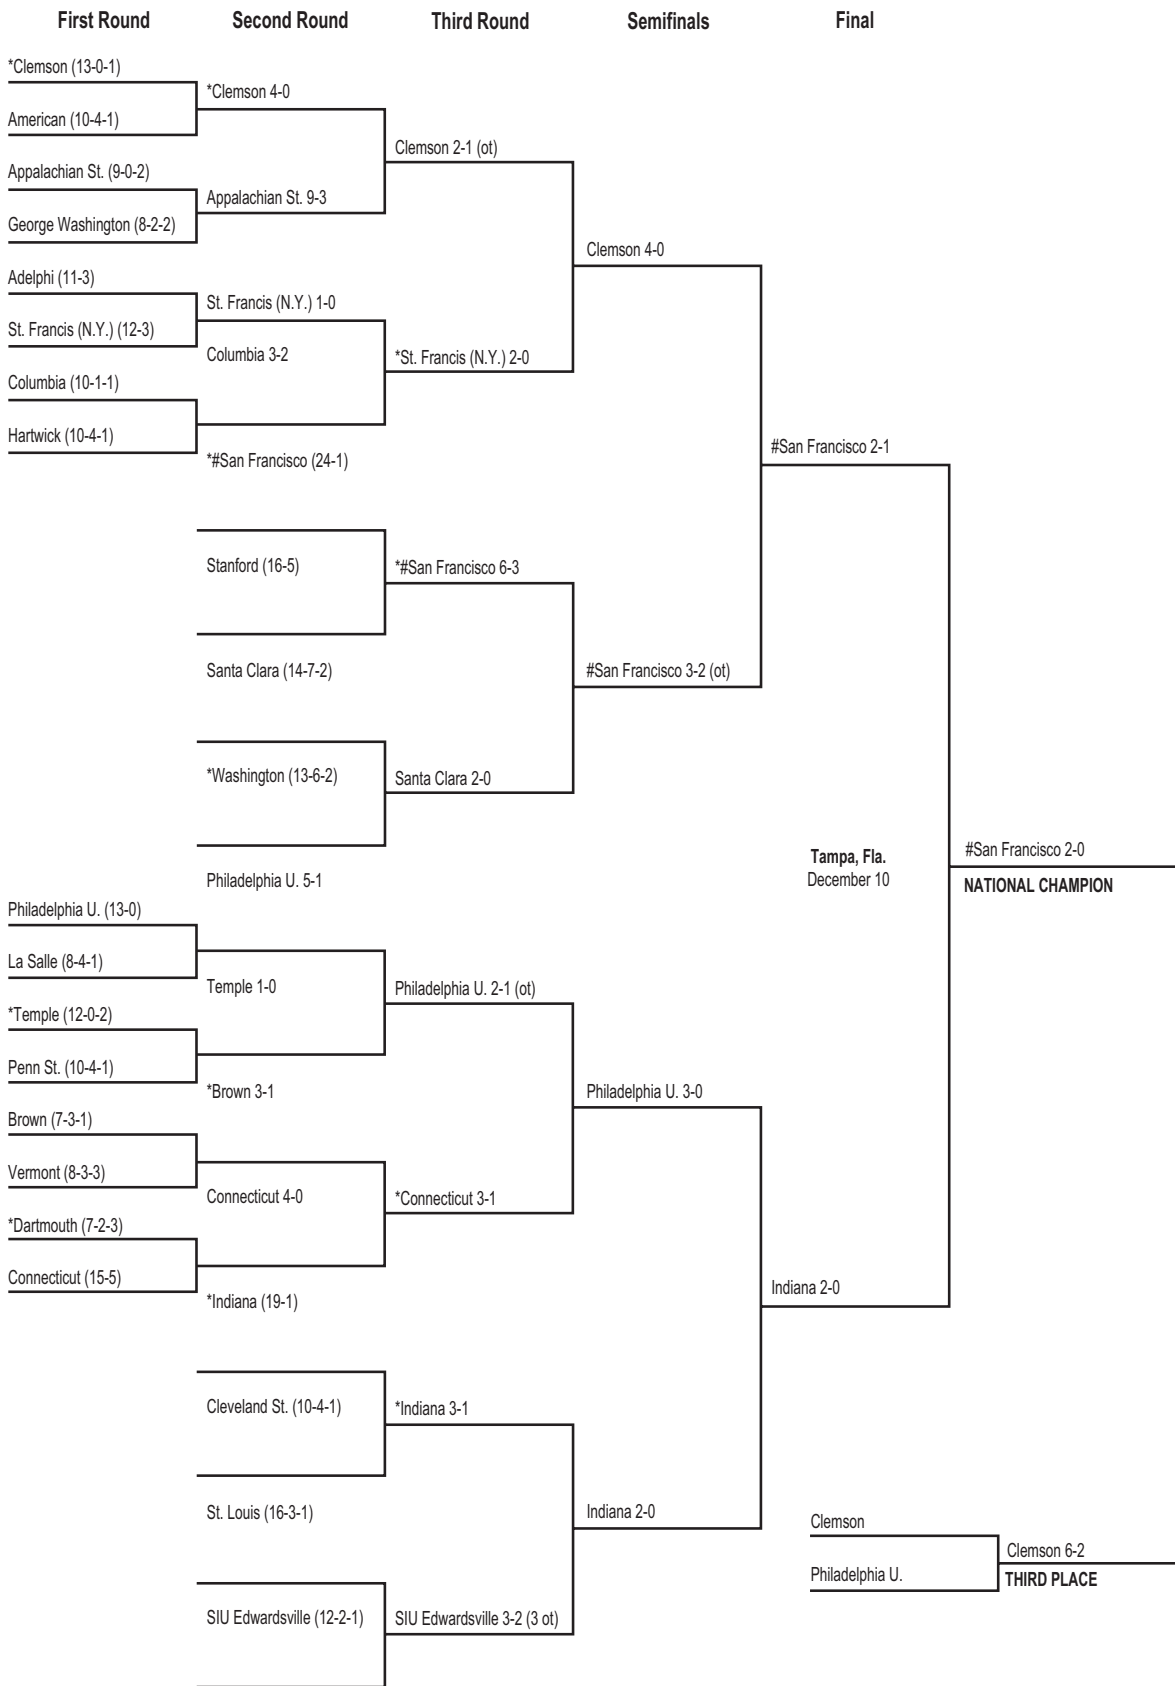

1978 Division I Men's Championship Bracket

*Host institution.
#San Francisco's participation in the 1978 tournament was vacated.