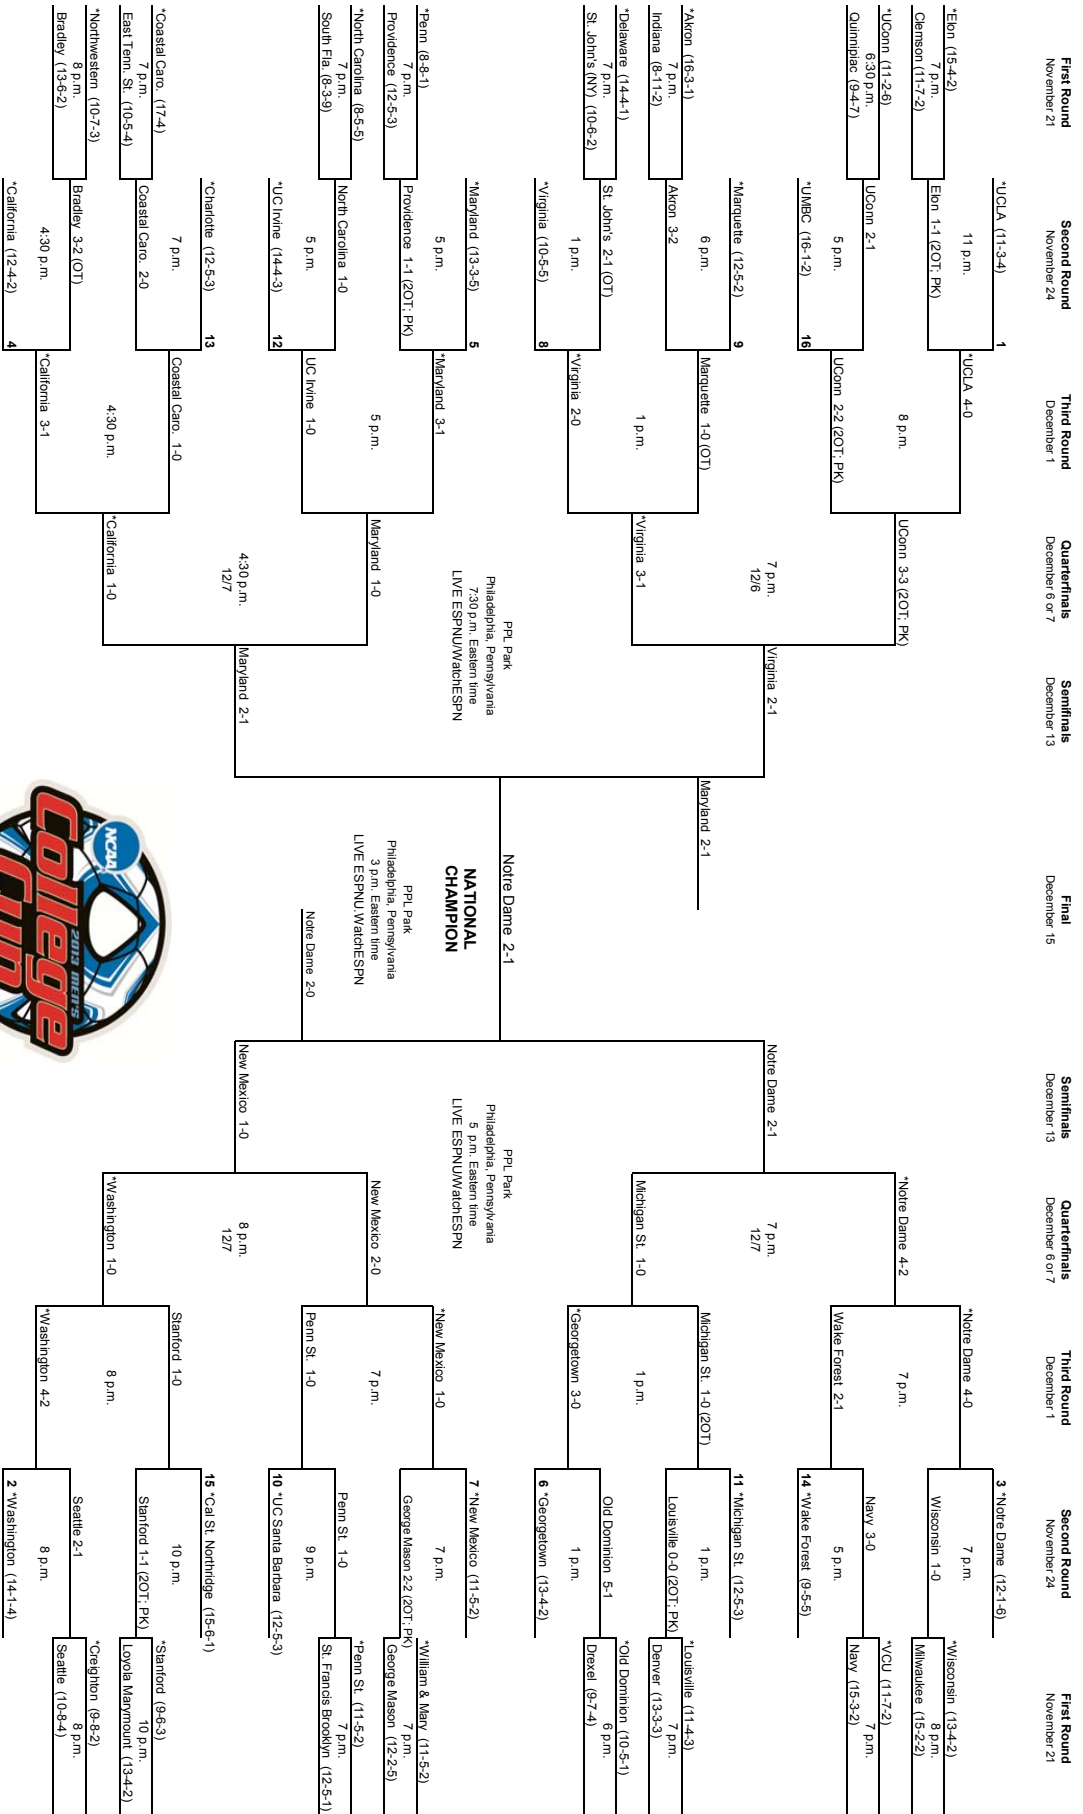

2013 NCAA Division I Men's
SOCCER CHAMPIONSHIP

* Host Institution
All times are Eastern times.