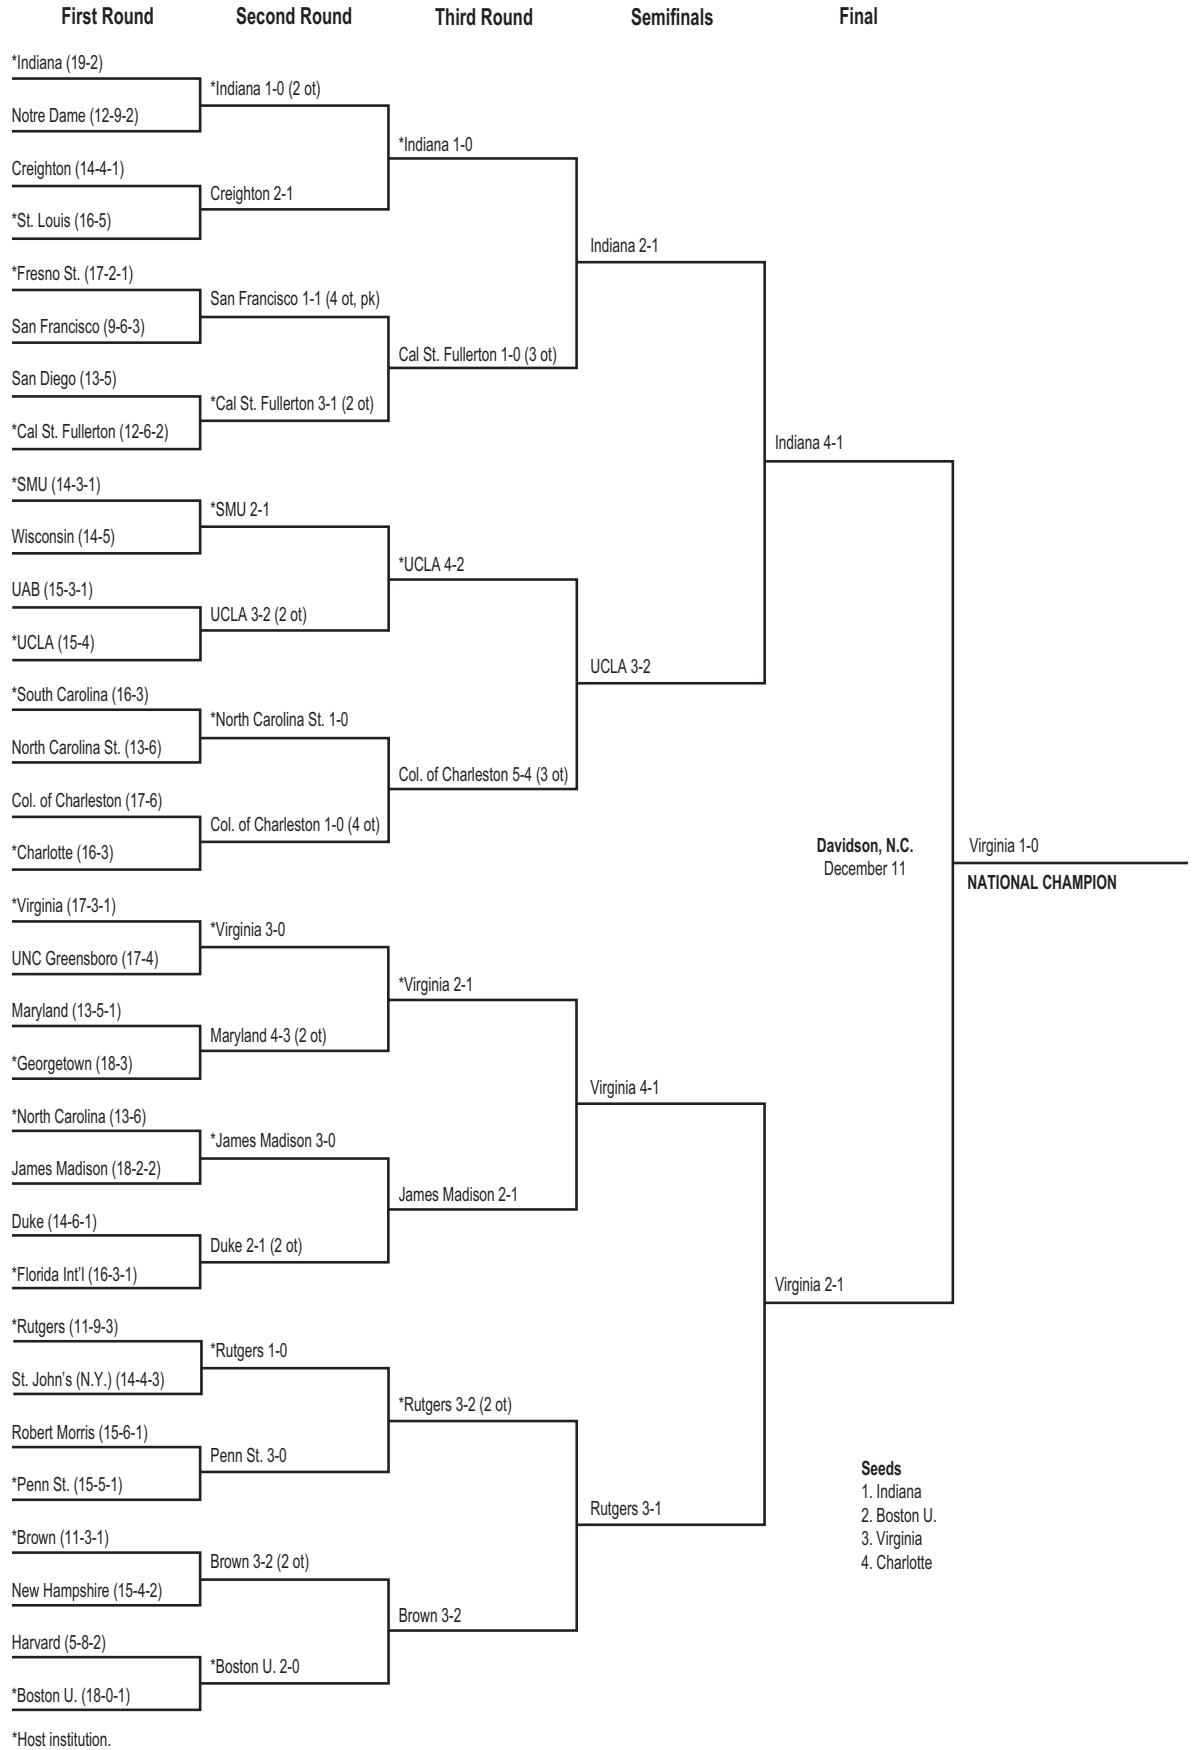

1994 Division I Men's Championship Bracket