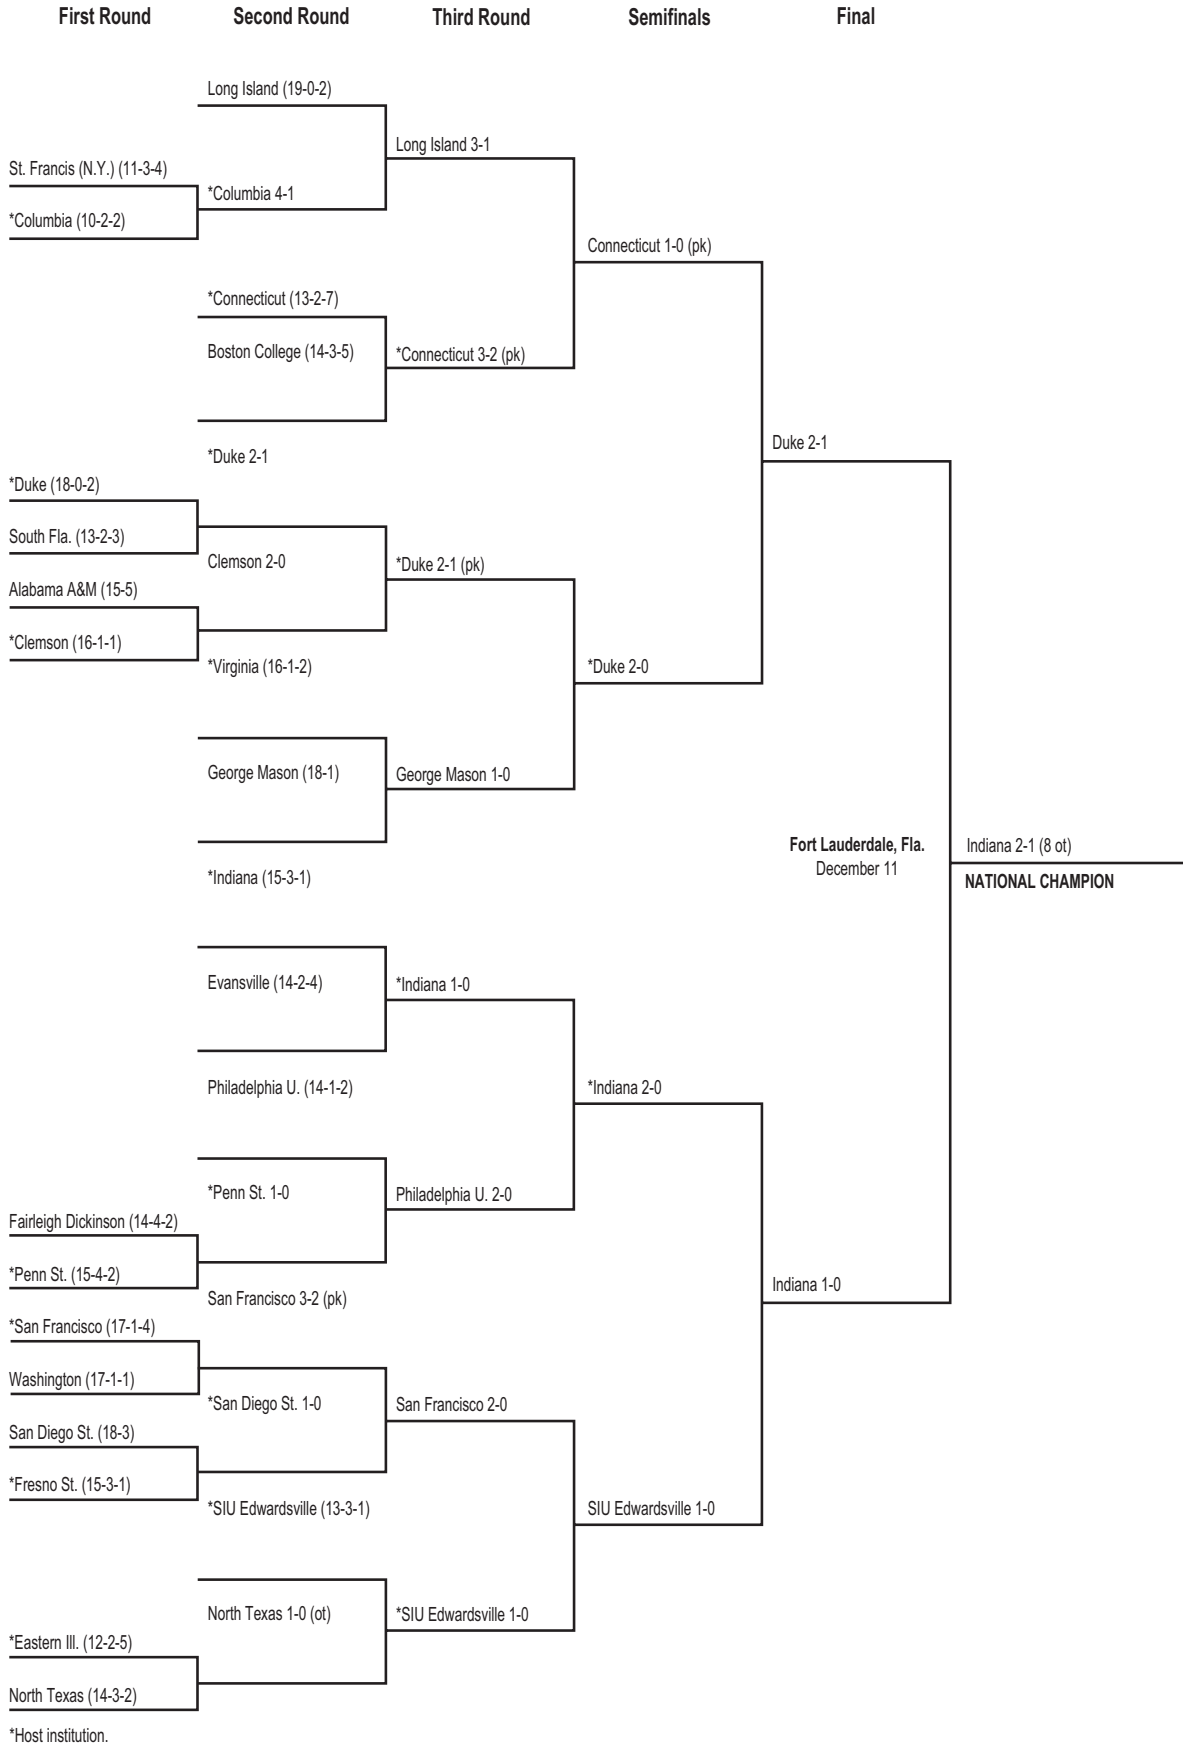

1982 Division I Men's Championship Bracket