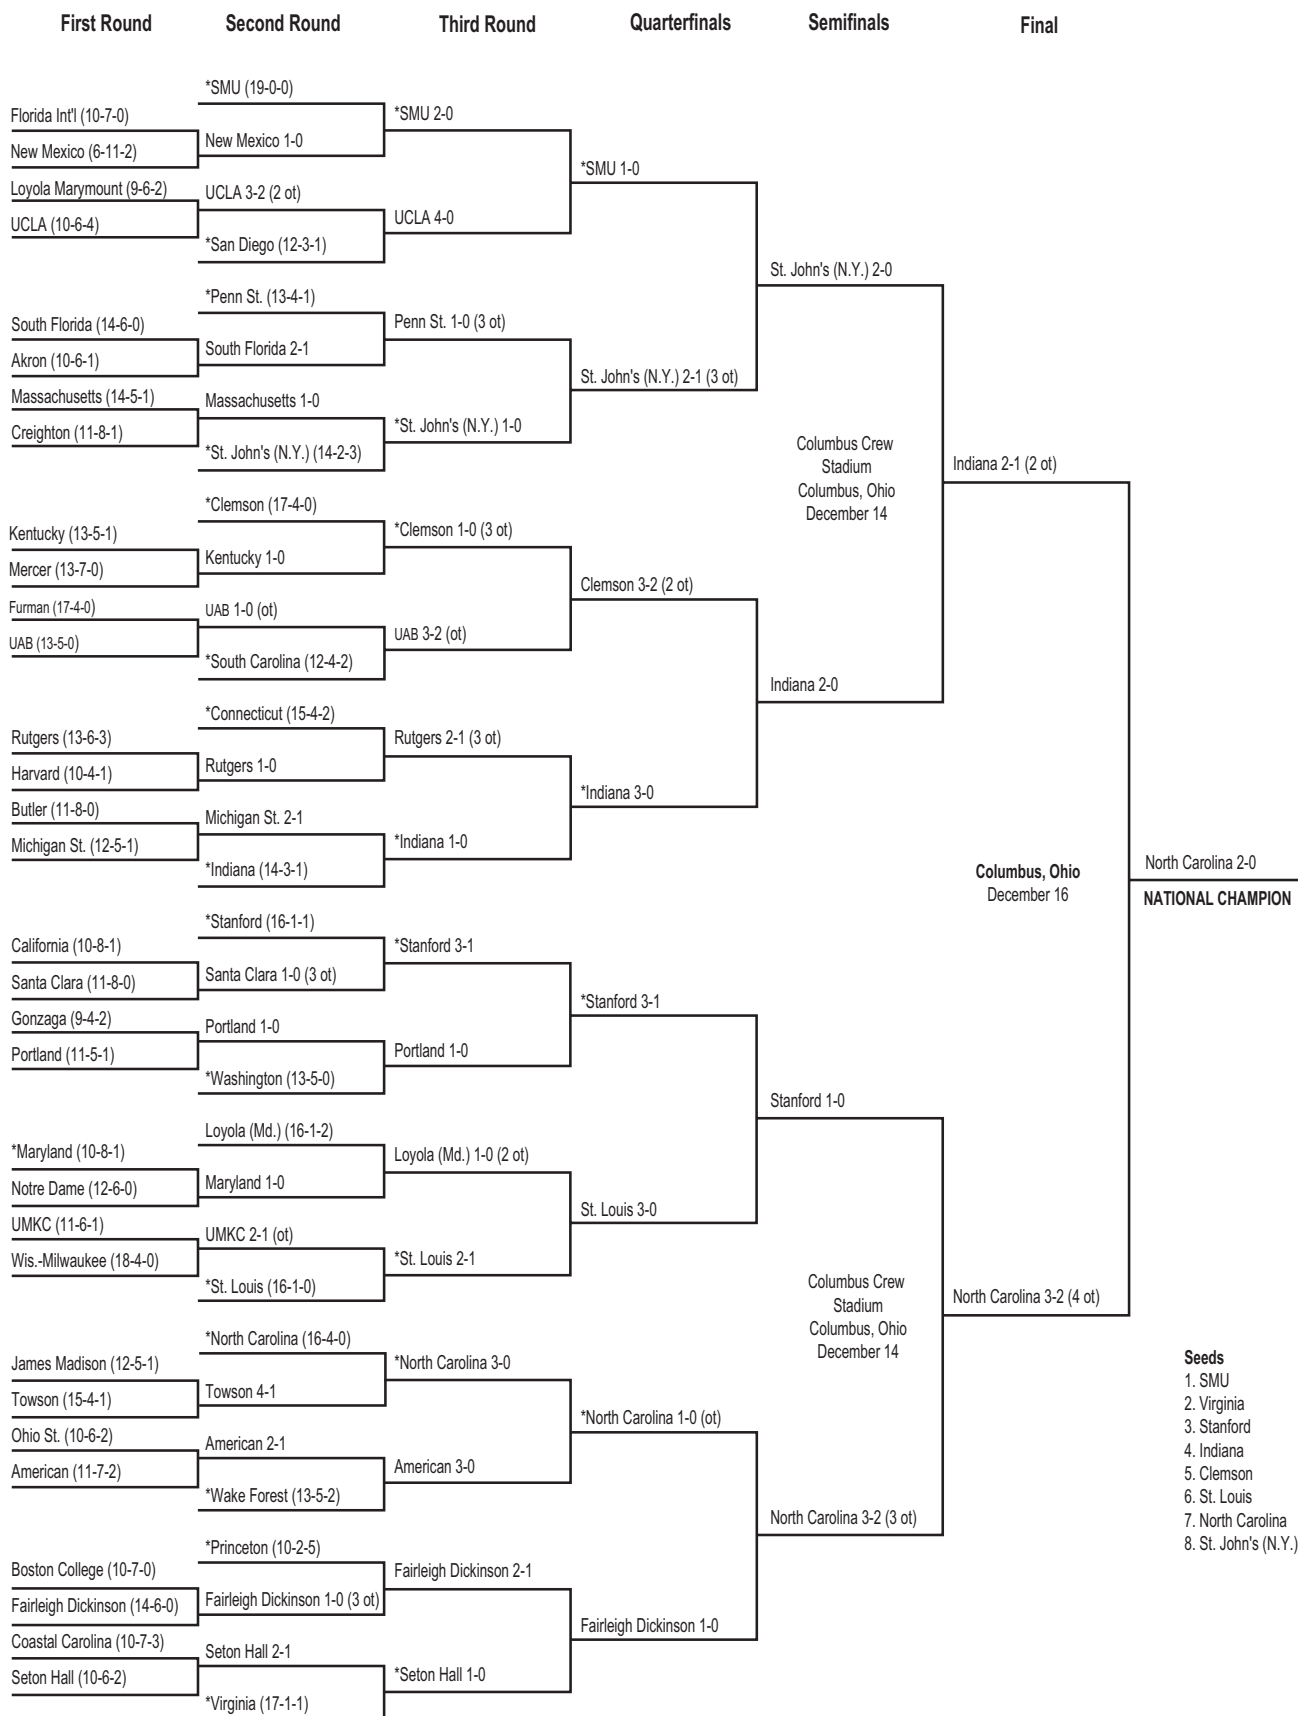

2001 Division I Men's Championship Bracket

1. **Seeds**
1. SMU
  2. Virginia
  3. Stanford
  4. Indiana
  5. Clemson
  6. St. Louis
  7. North Carolina
  8. St. John's (N.Y.)

*Host institution.