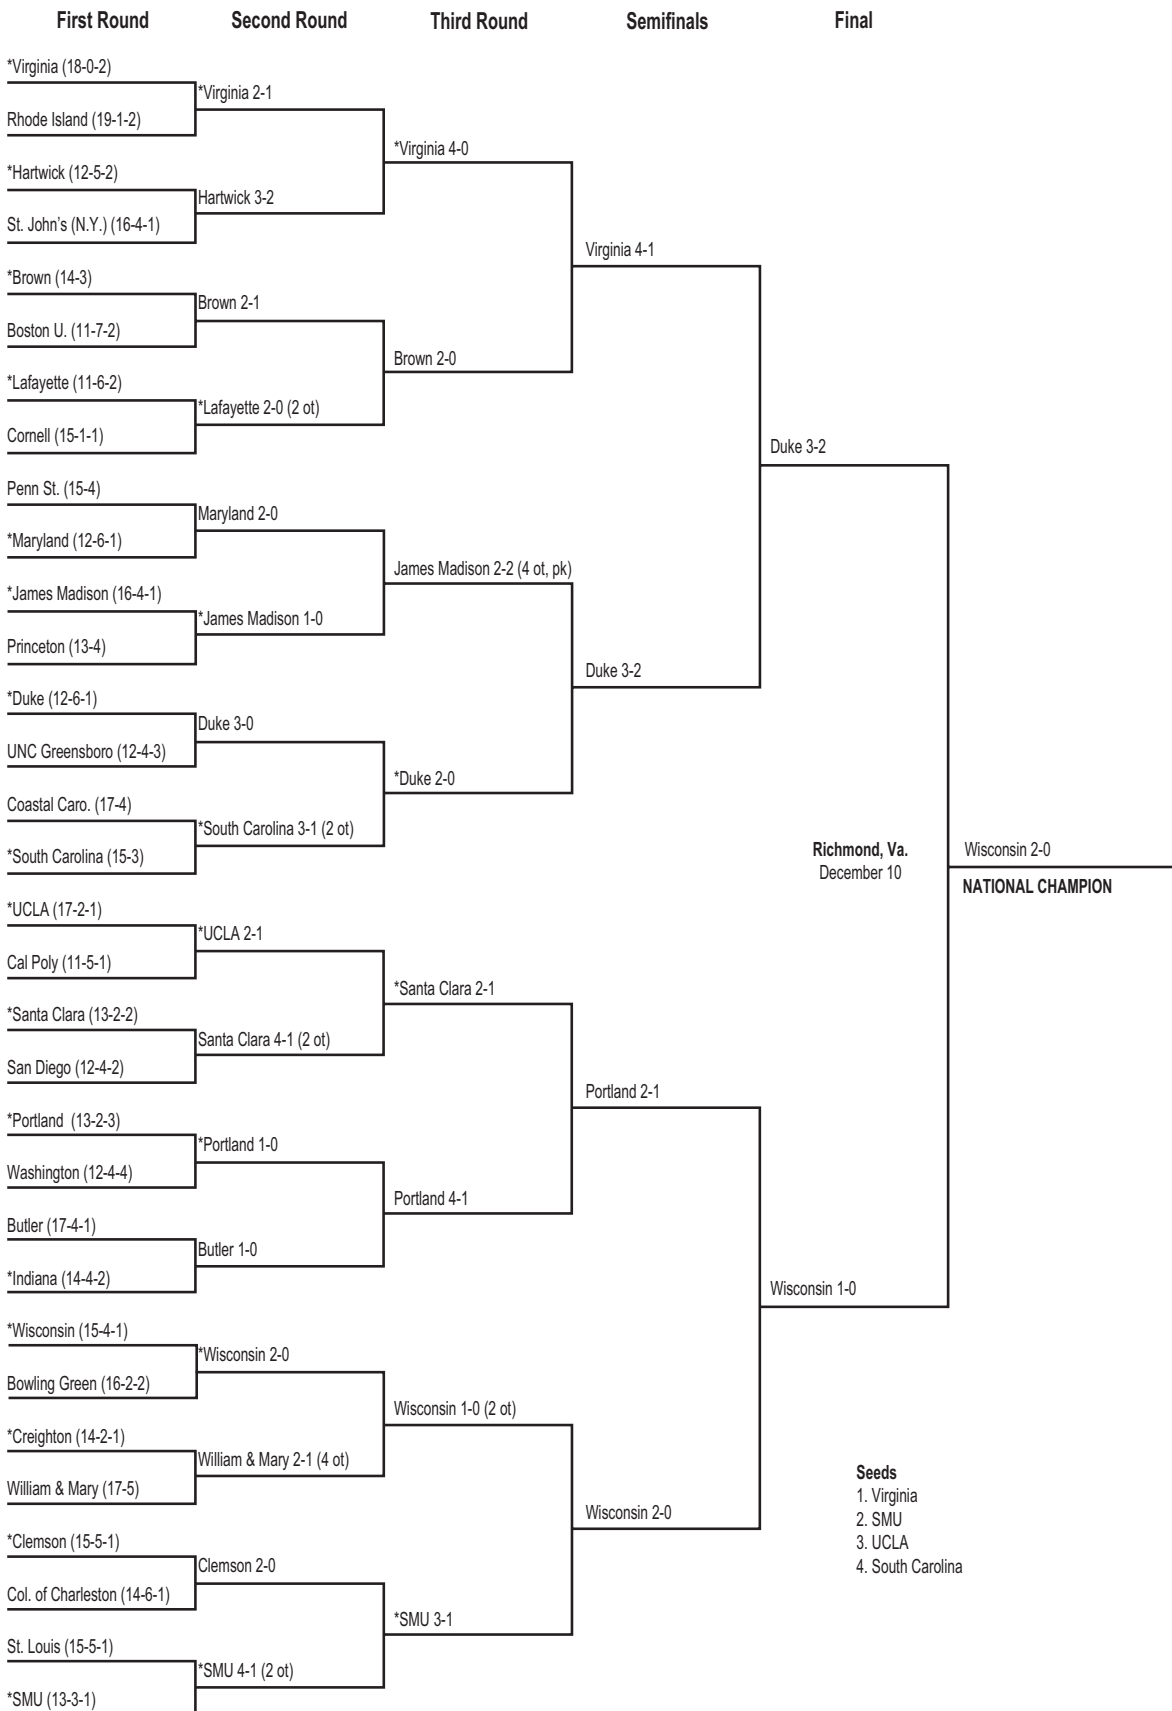

1995 Division I Men's Championship Bracket

1. **Seeds**
1. Virginia
  2. SMU
  3. UCLA
  4. South Carolina

*Host institution.