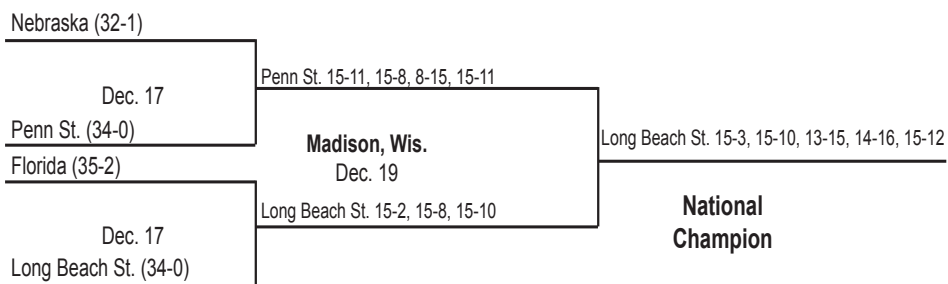

1998 Finals Bracket