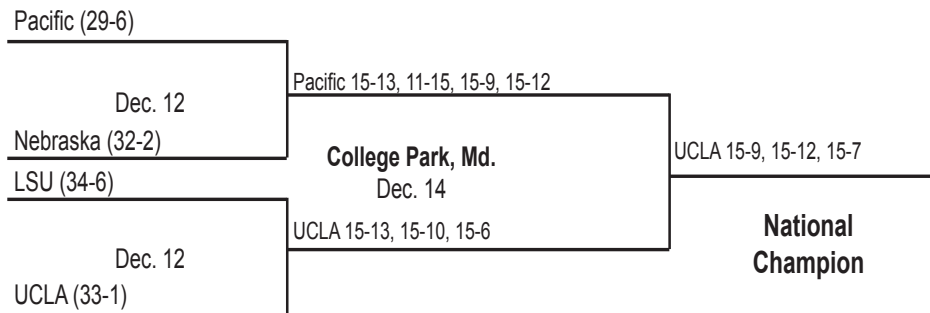

1990 Finals Bracket