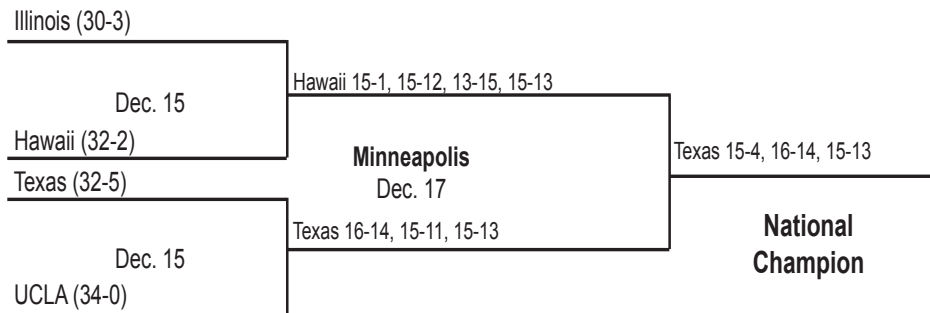

1988 Finals Bracket