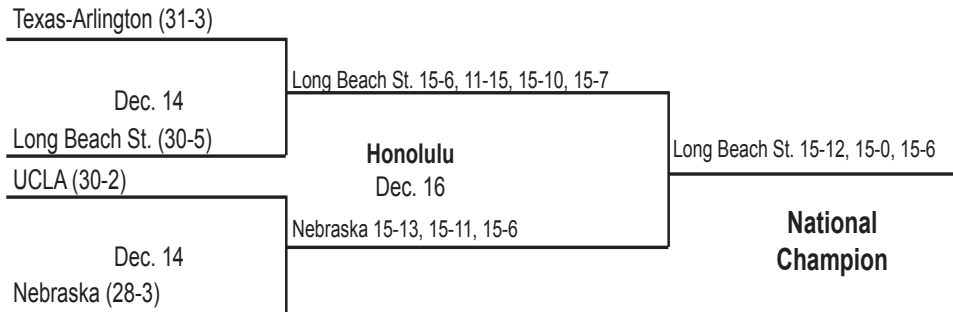

1989 Finals Bracket