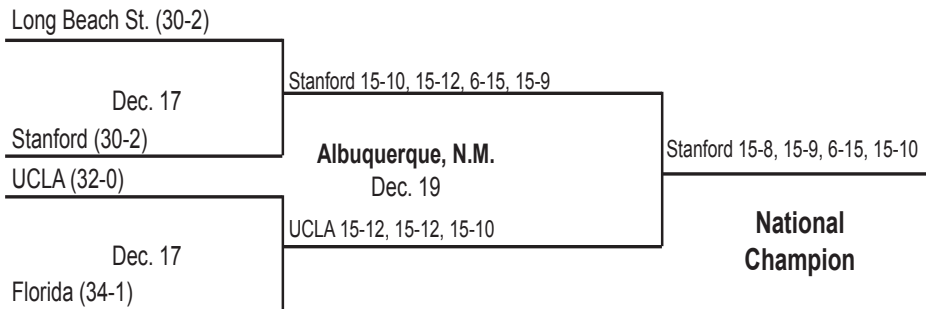

1992 Finals Bracket