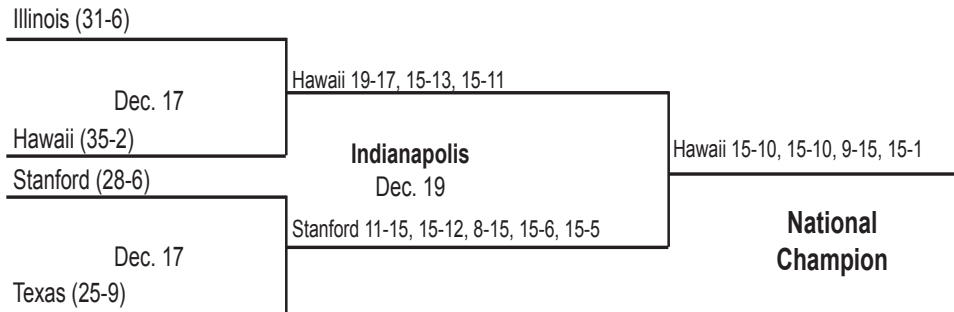

1987 Finals Bracket