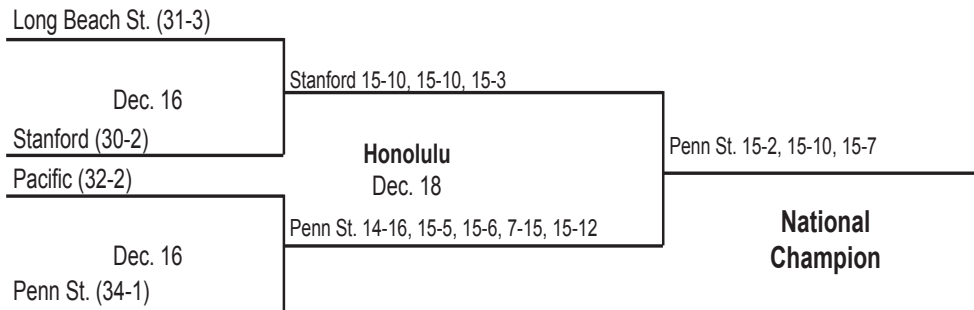

1999 Finals Bracket