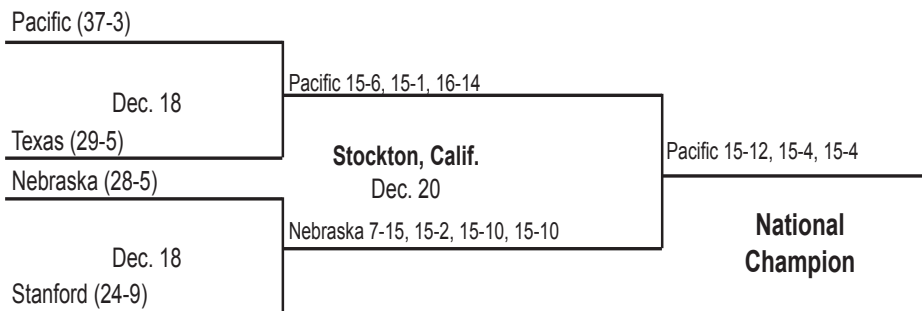

1986 Finals Bracket