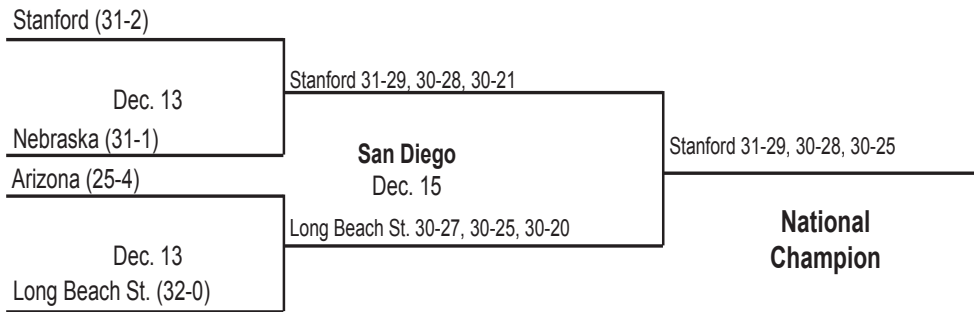

2001 Finals Bracket