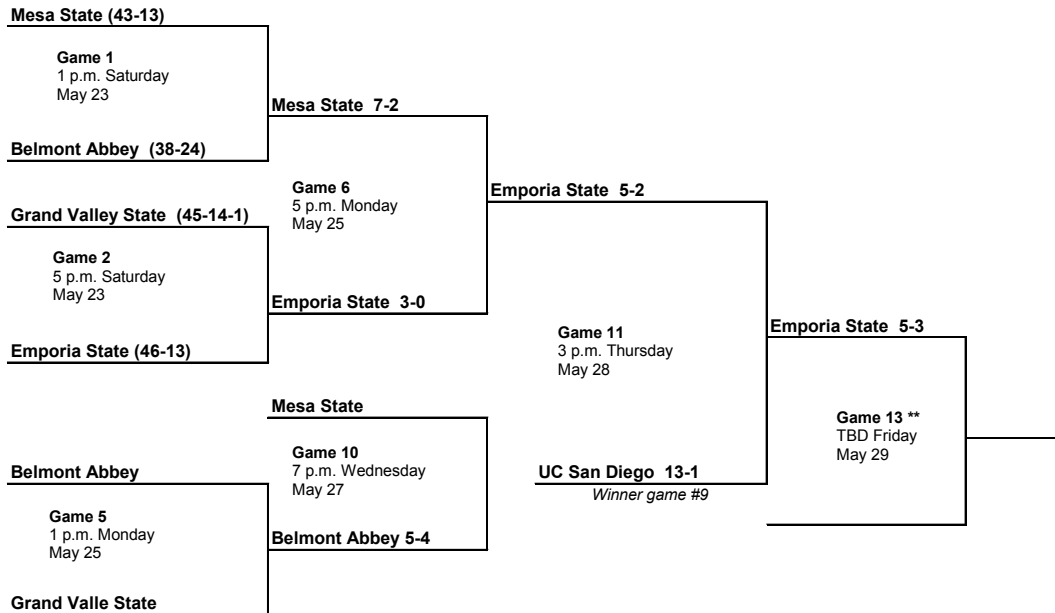

2009 NCAA Division II
**BASEBALL
CHAMPIONSHIP**

USA Baseball National Training Complex
Cary, North Carolina
May 23 to 30, 2009

BRACKET ONE