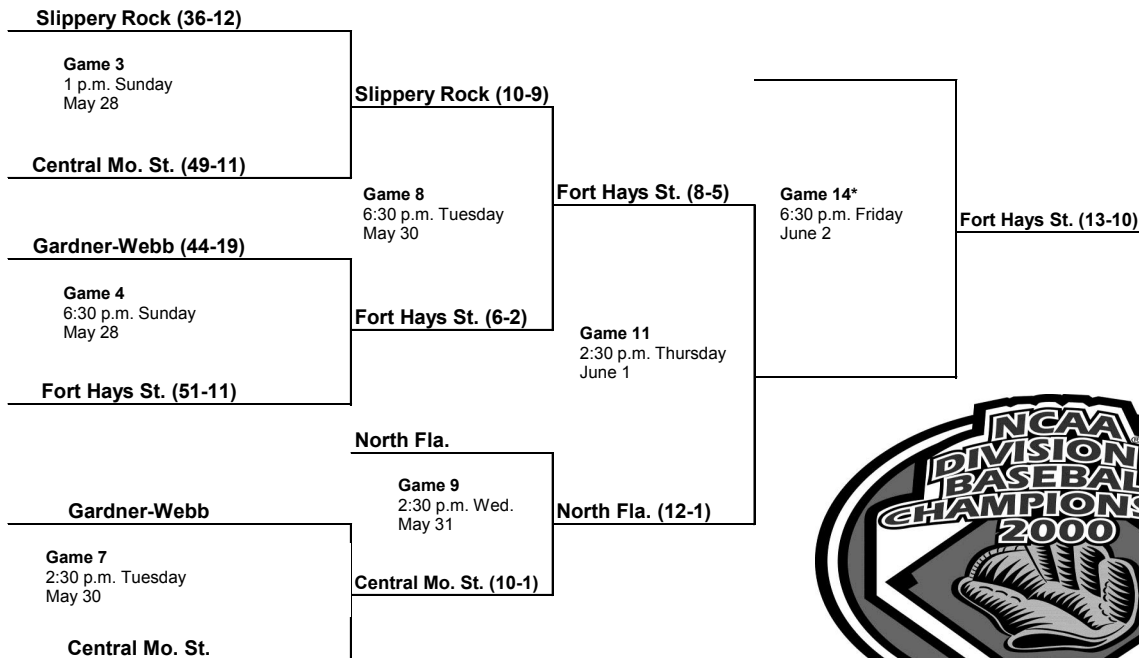

BRACKET TWO

*If both bracket winners are undefeated, there will be no games Friday and the championship will be Game 13.

NCAA/06/02/00/alb