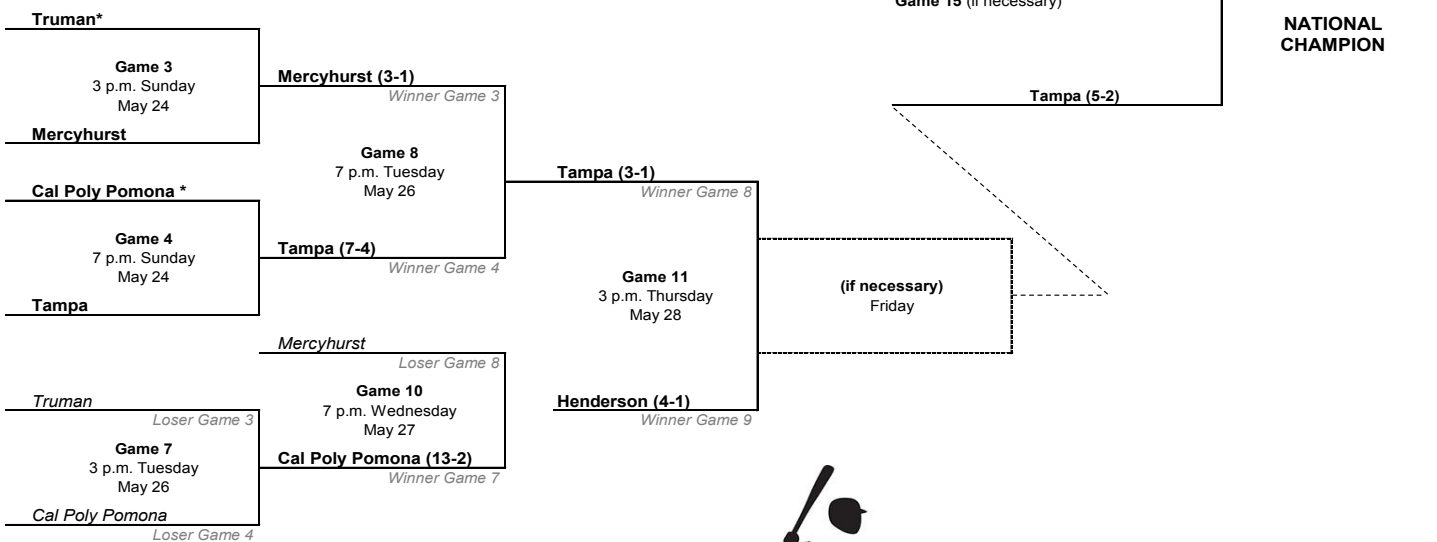

BRACKET TWO

Bracket Notes:

1. If after Game 11 both teams have one loss, these teams will play an 'if necessary' game at 3 pm on Friday
2. If after Game 12 both teams have one loss, these teams will play an 'if necessary' game on Friday. If this is the only game scheduled for Friday it will be played at 3 pm. If there are two games, it will be played at 7 pm
3. If any 'if necessary' games are played on Friday, Games 13 and 14 (if necessary) will be played at 3 pm and 7 pm on Saturday.
4. If the winners of Game 11 and Game 12 are both undefeated, they will play Game 13 at 3 pm on Friday, Game 14 at 3 pm on Saturday, and Game 15 (if necessary) at 7 pm on Saturday.

**DII BASEBALL
CHAMPIONSHIP**