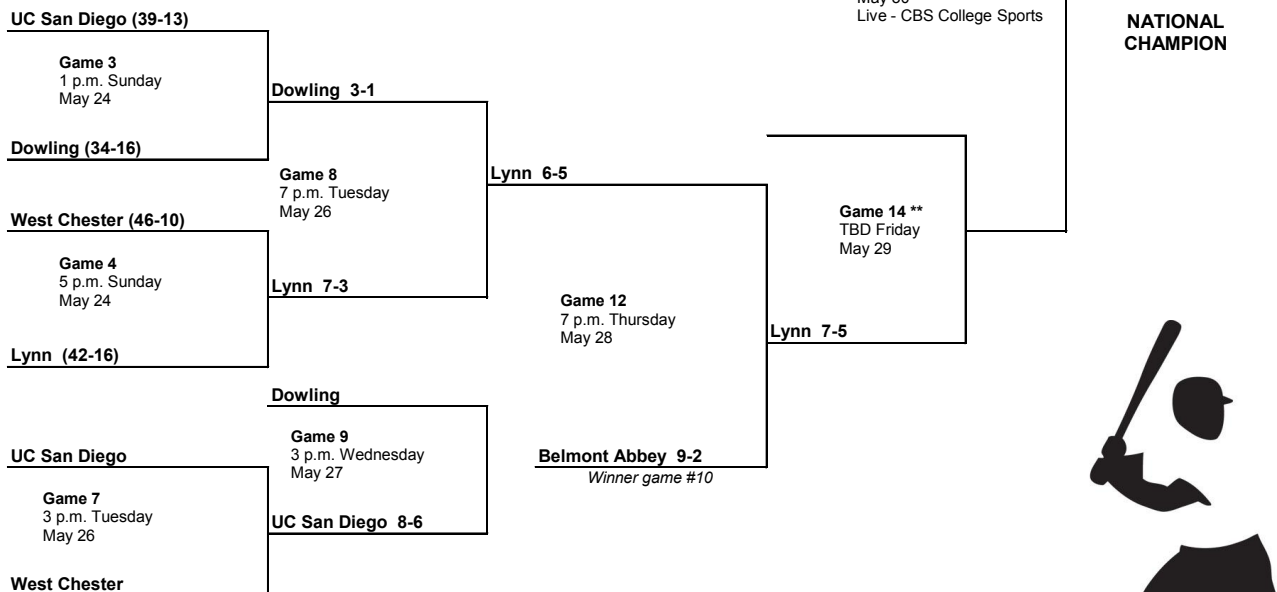

BRACKET TWO

*If both bracket winners are undefeated, there will be no games Friday and the championship will be Game 13.

** If there are two games Friday, times will be 3 p.m. and 7 p.m., if only one game start will be 6 p.m.