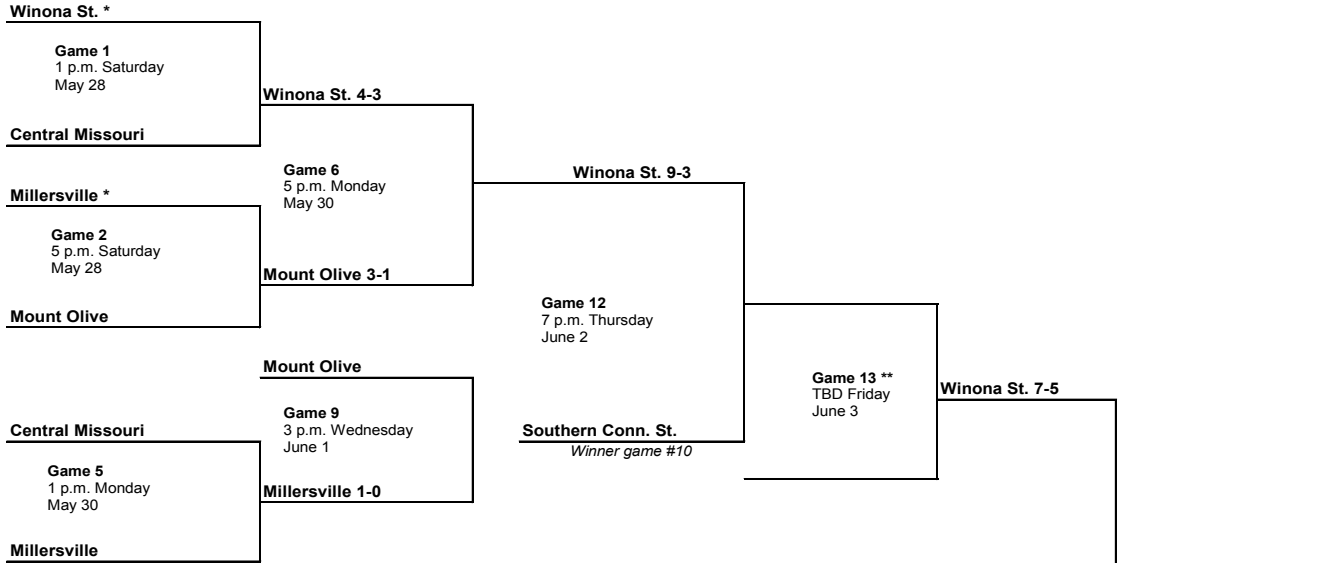

2011 NCAA Division II BASEBALL CHAMPIONSHIP

USA Baseball National Training Complex
Cary, North Carolina
May 28 to June 4, 2011

BRACKET ONE