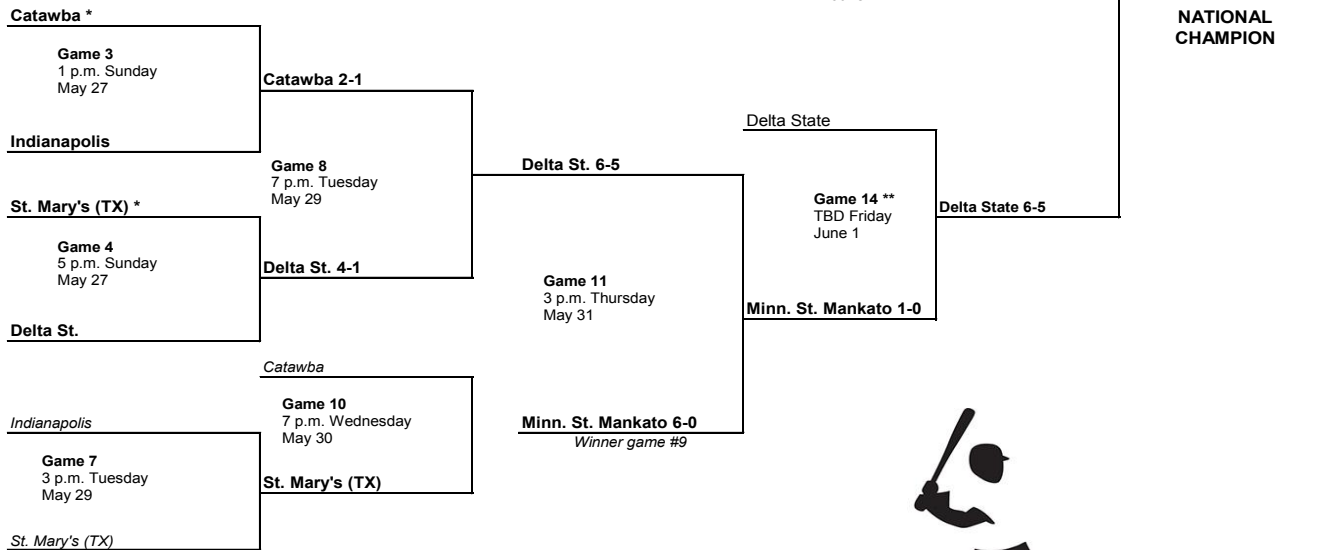

*If both bracket winners are undefeated, there will be no games Friday and the championship will be Game 13.

** If there are two games Friday, times will be 3 p.m. and 7 p.m., if only one game start will be 6 p.m.

**DII BASEBALL
CHAMPIONSHIP**