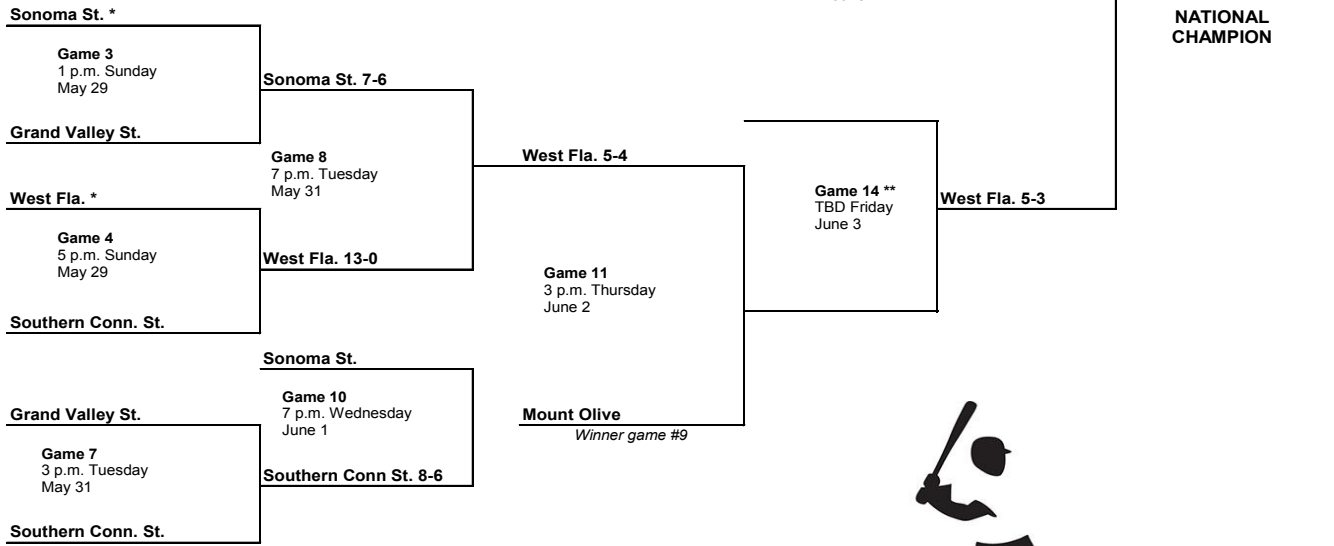

BRACKET TWO

*If both bracket winners are undefeated, there will be no games Friday and the championship will be Game 13.

** If there are two games Friday, times will be 3 p.m. and 7 p.m., if only one game start will be 6 p.m.

**DII BASEBALL
CHAMPIONSHIP**

NCAA/10/25/10/RY