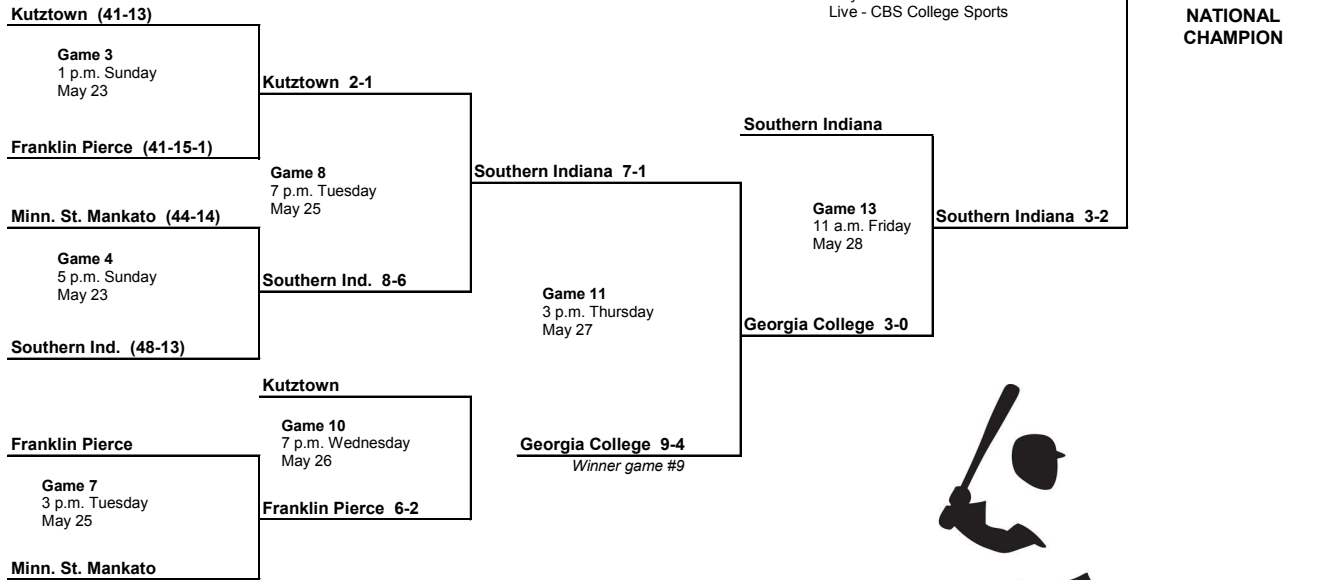

BRACKET TWO