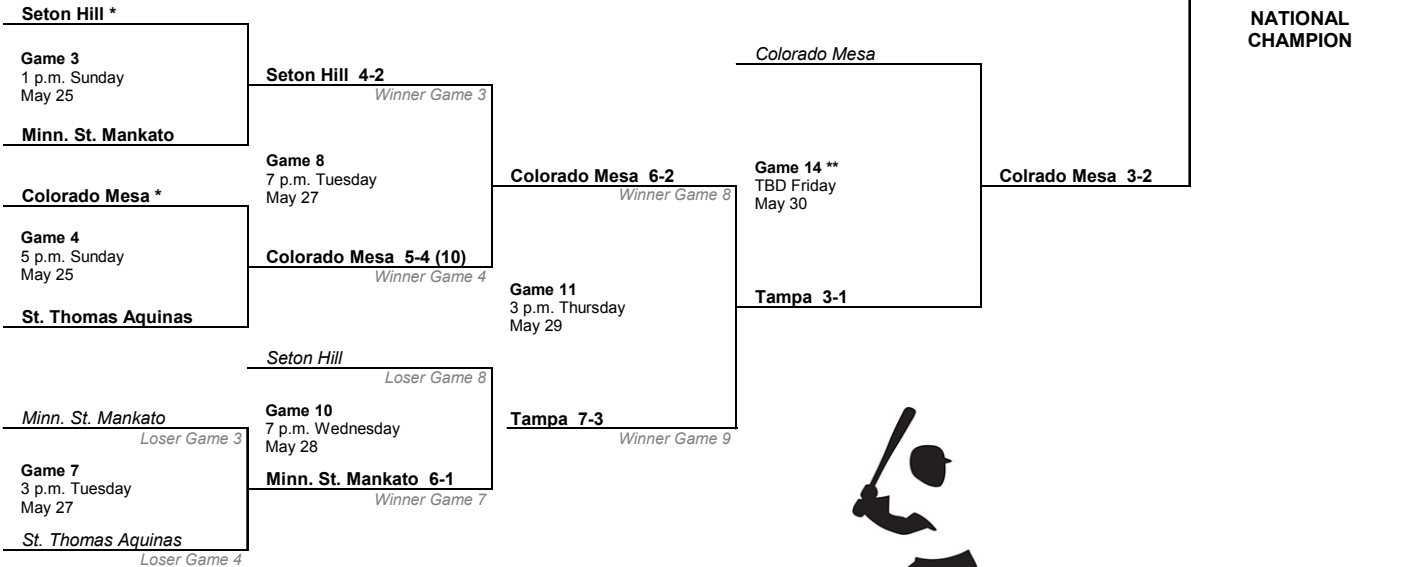

*If both bracket winners are undefeated, there will be no games Friday and the championship will be Game 13.

** If there are two games Friday, times will be 3 p.m. and 7 p.m., if only one game start will be 6 p.m.

© 2014 National Collegiate Athletic Association. No commercial use without the NCAA's written permission. The NCAA opposes all forms of sports wagering.