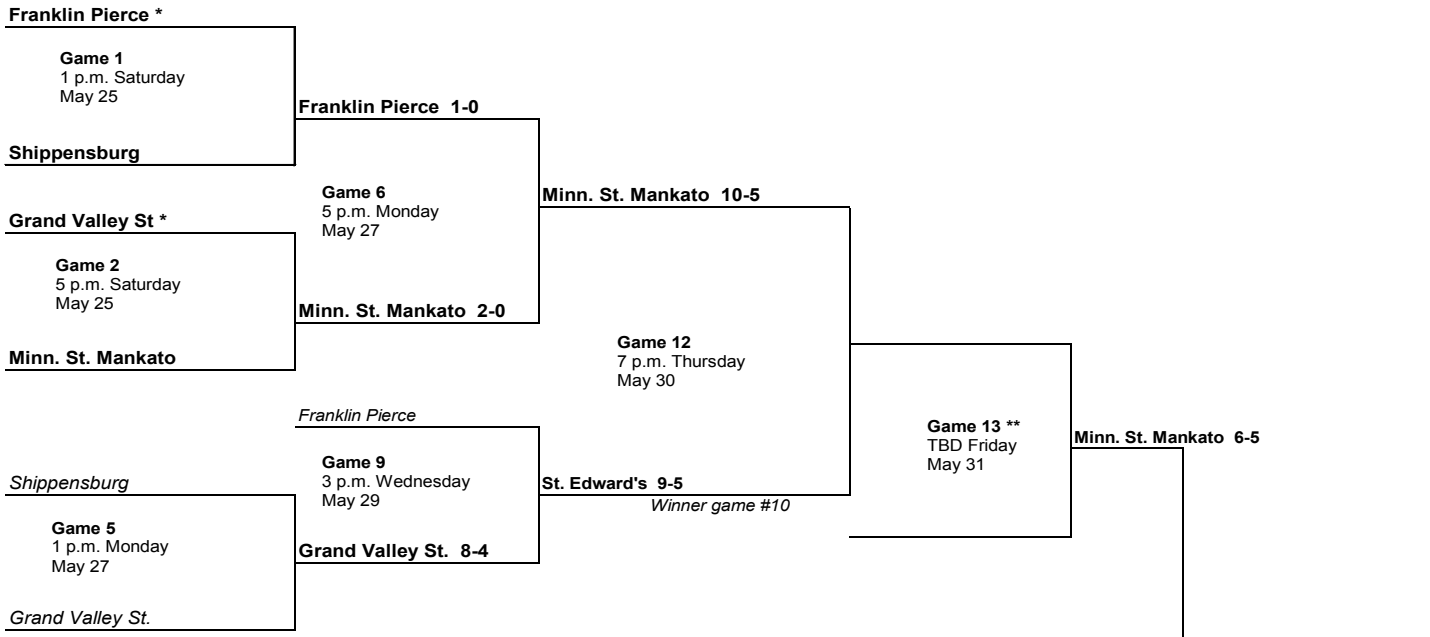

BRACKET ONE

BRACKET TWO

*If both bracket winners are undefeated, there will be no games Friday and the championship will be Game 13.

** If there are two games Friday, times will be 3 p.m. and 7 p.m., if only one game start will be 6 p.m.