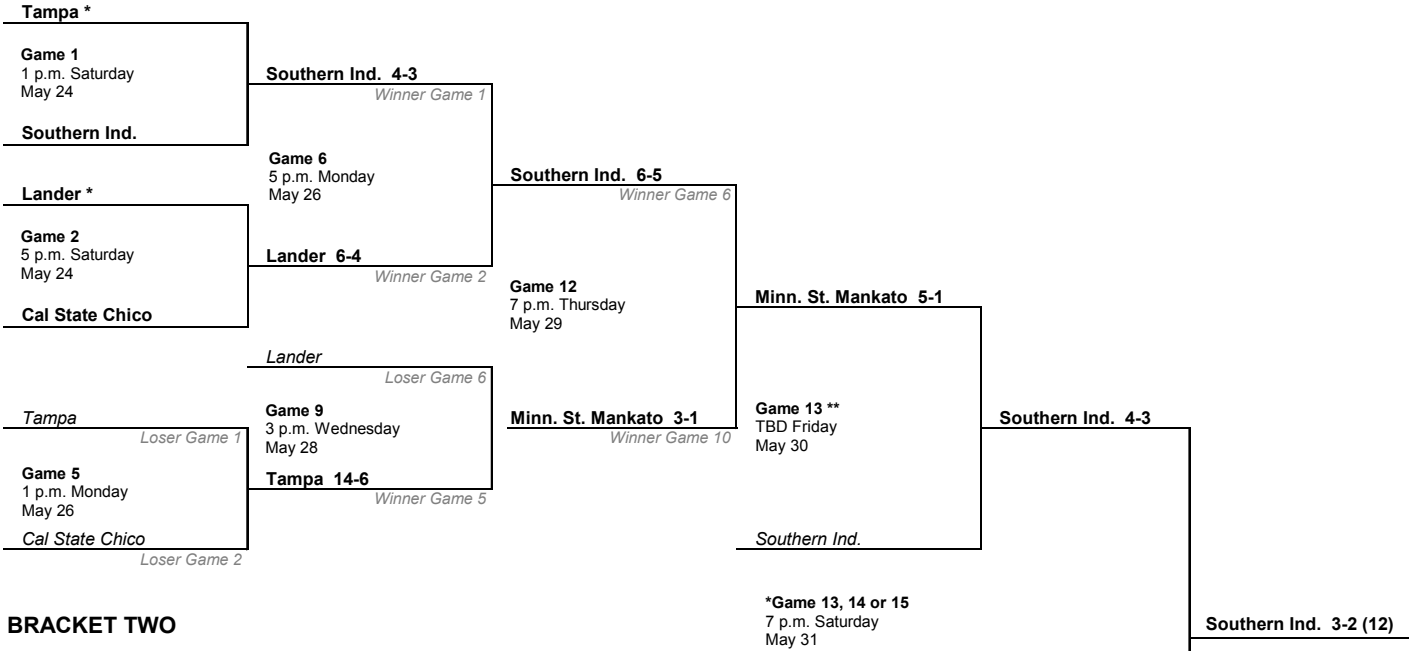

2014 NCAA Division II BASEBALL CHAMPIONSHIP

USA Baseball National Training Complex
Cary, North Carolina
May 24 - 31, 2014

BRACKET ONE

BRACKET TWO