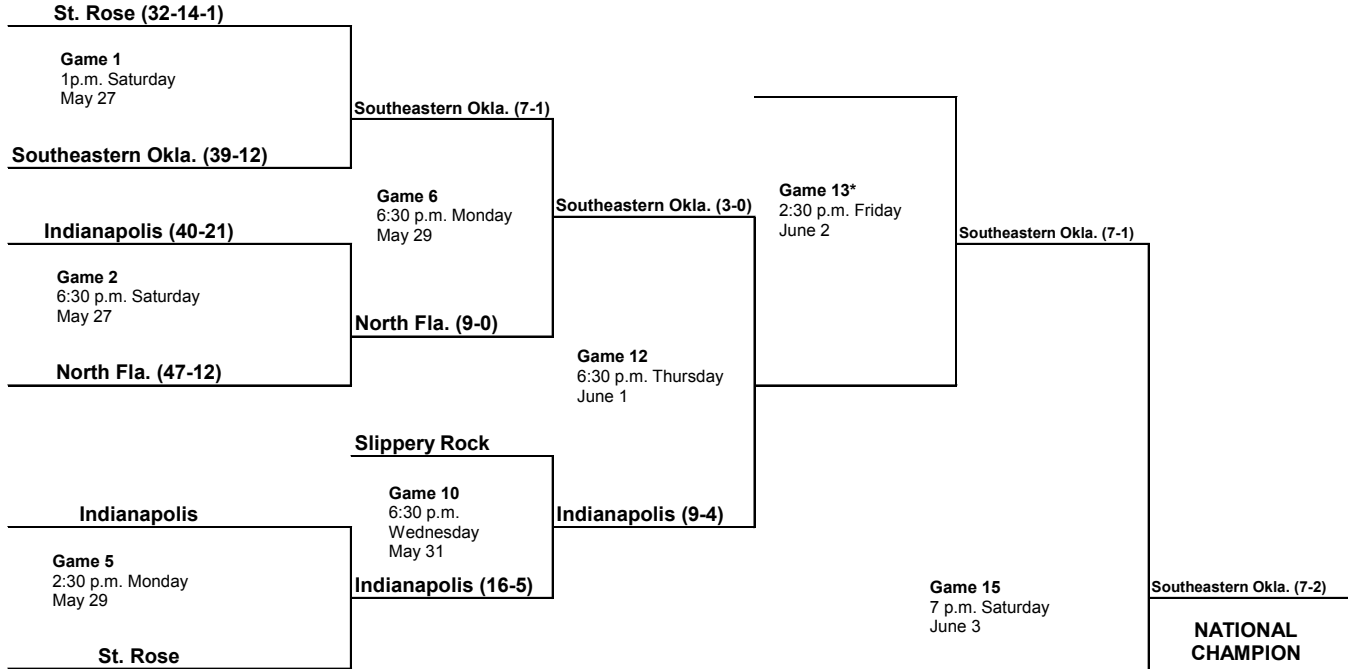

2000 NCAA Division II BASEBALL CHAMPIONSHIP

Paterson Field, Montgomery, Alabama
May 27-June 3, 2000

BRACKET ONE