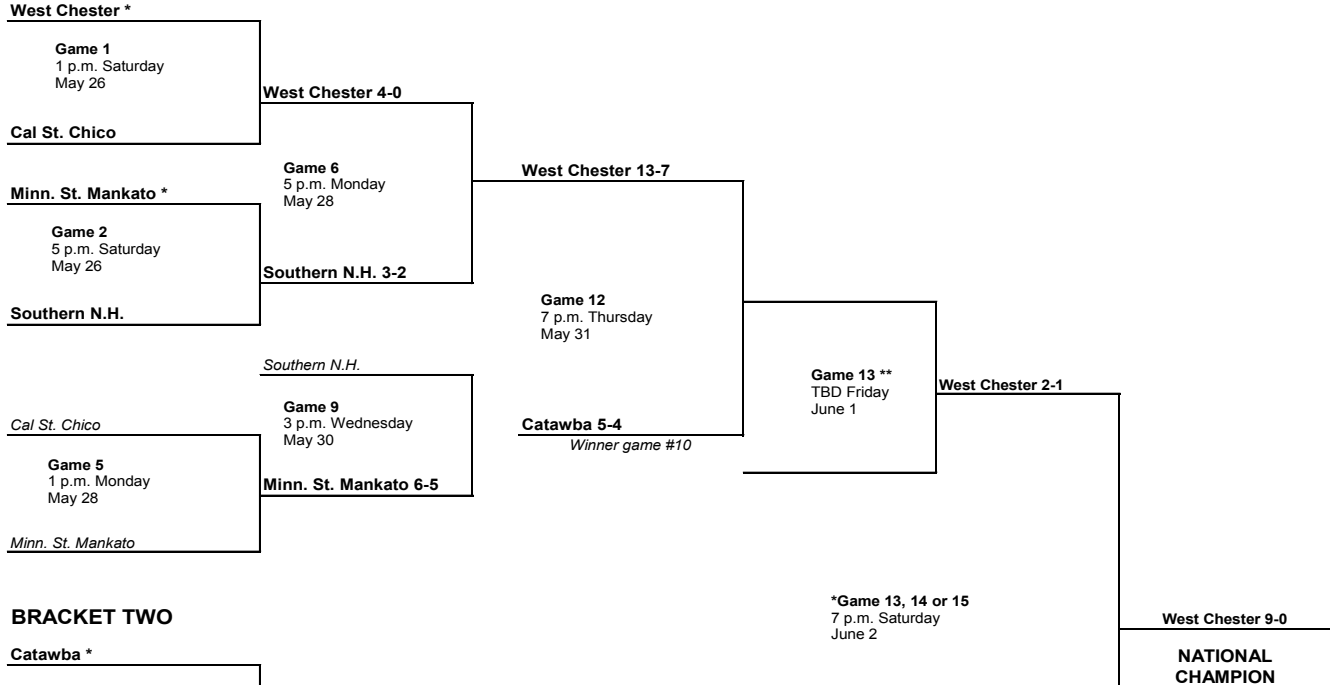

2012 NCAA Division II BASEBALL CHAMPIONSHIP

USA Baseball National Training Complex
Cary, North Carolina
May 26 to June 2, 2012

BRACKET ONE

BRACKET TWO