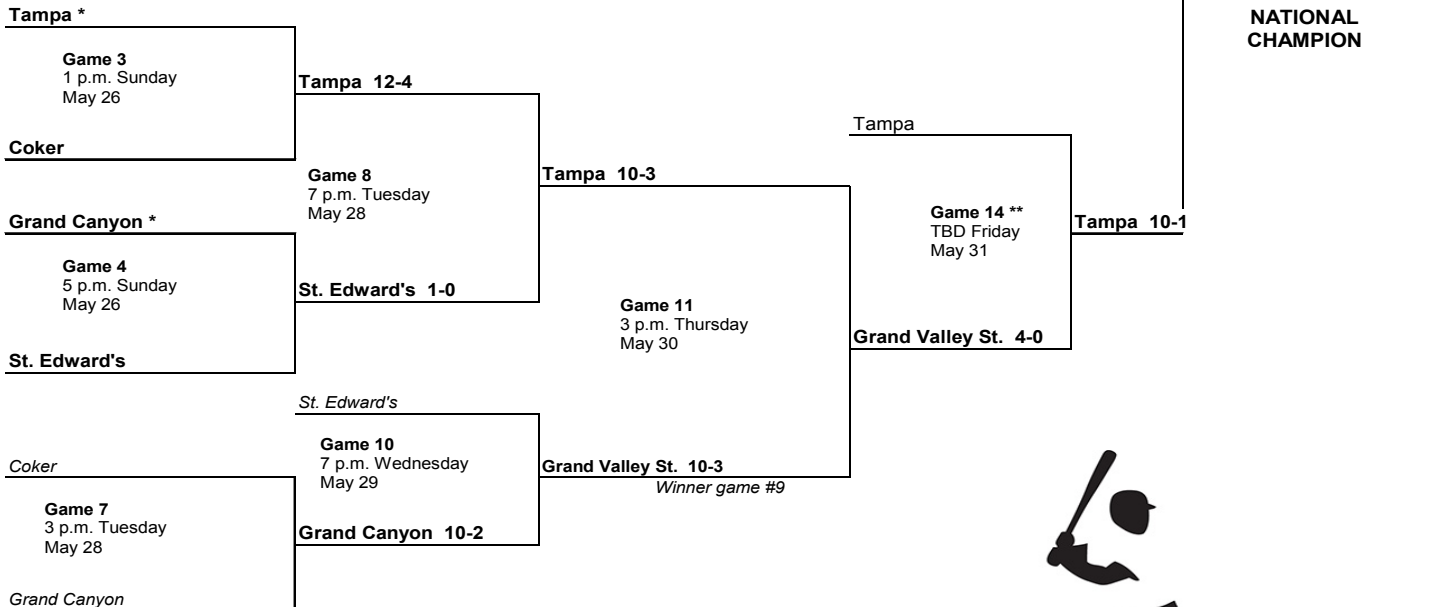

BRACKET ONE

BRACKET TWO

*If both bracket winners are undefeated, there will be no games Friday and the championship will be Game 13.

** If there are two games Friday, times will be 3 p.m. and 7 p.m., if only one game start will be 6 p.m.