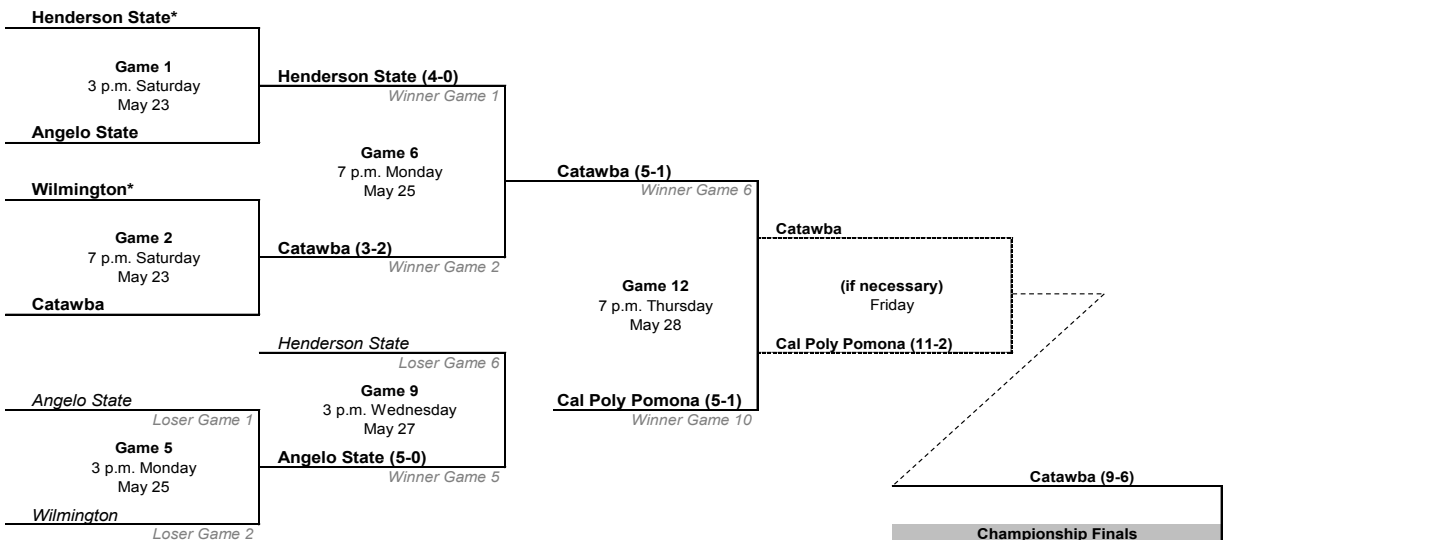

2015 NCAA Division II BASEBALL CHAMPIONSHIP

USA Baseball National Training Complex
Cary, North Carolina
May 23 - 30, 2015

BRACKET ONE