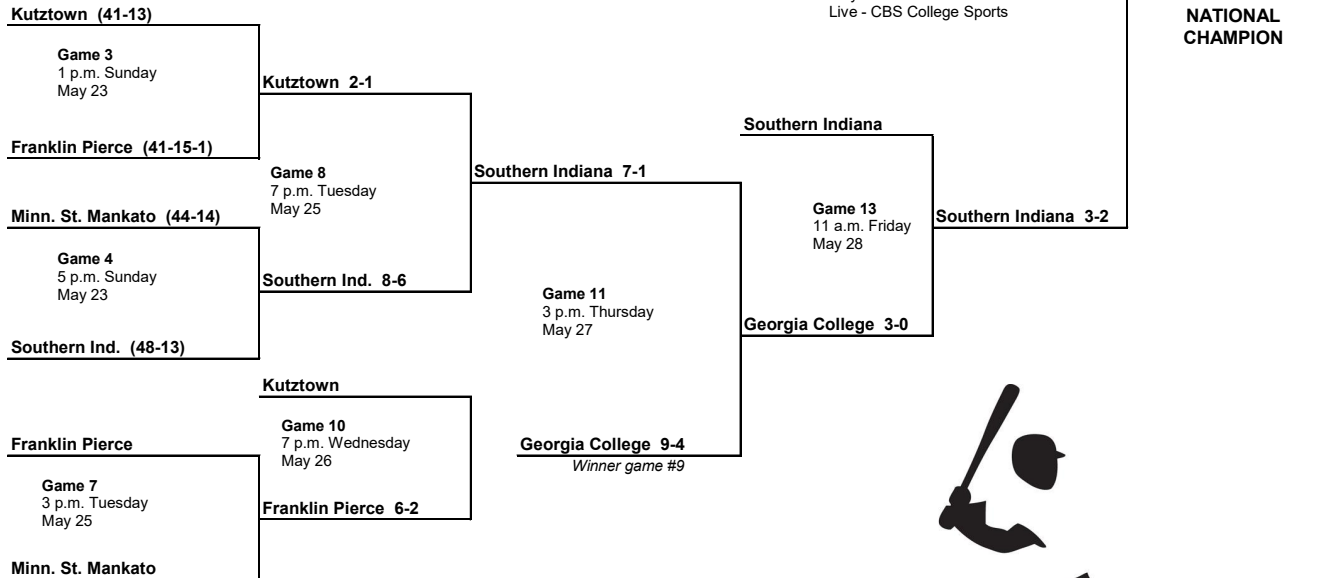

BRACKET TWO