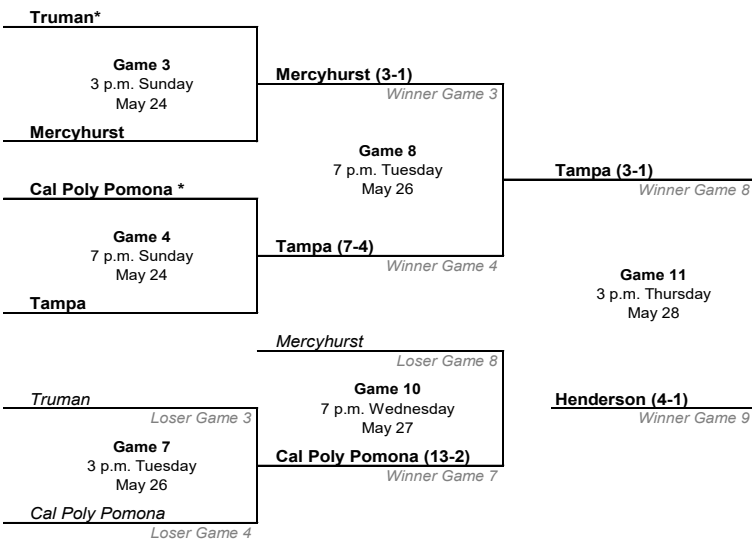

BRACKET TWO

Bracket Notes:

1. If after Game 11 both teams have one loss, these teams will play an 'if necessary' game at 3 pm on Friday
2. If after Game 12 both teams have one loss, these teams will play an 'if necessary' game on Friday. If this is the only game scheduled for Friday it will be played at 3 pm. If there are two games, it will be played at 7 pm
3. If any 'if necessary' games are played on Friday, Games 13 and 14 (if necessary) will be played at 3 pm and 7 pm on Saturday.
4. If the winners of Game 11 and Game 12 are both undefeated, they will play Game 13 at 3 pm on Friday, Game 14 at 3 pm on Saturday, and Game 15 (if necessary) at 7 pm on Saturday.