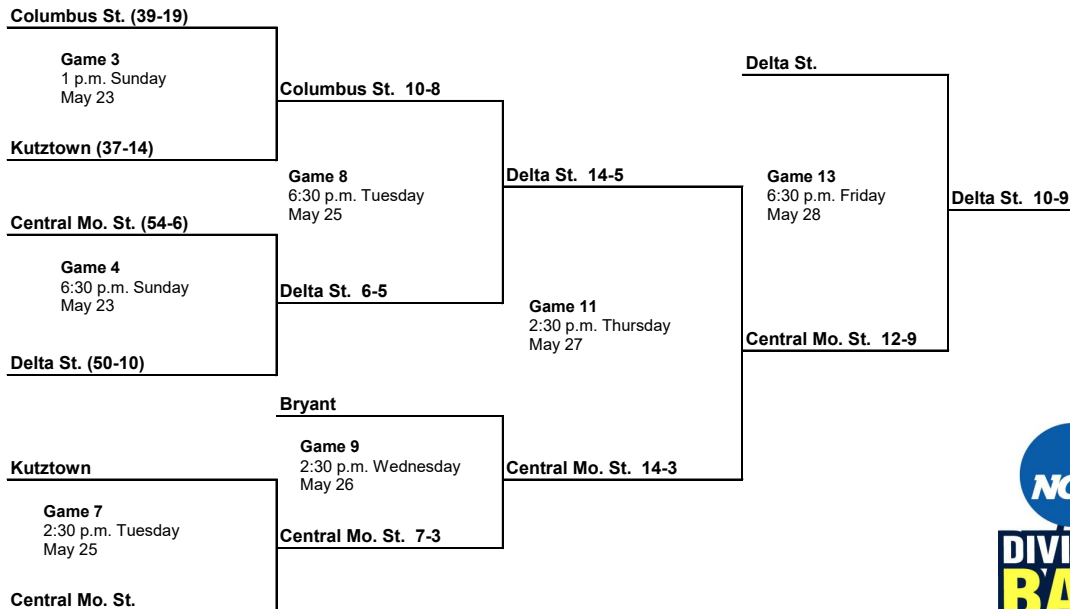

BRACKET ONE

Paterson Field, Montgomery, Alabama
May 22-29, 2004

BRACKET TWO

*If both bracket winners are undefeated, there will be no games Friday and the championship will be Game 13.

NCAA/5/30/04/kh

2005 NCAA Division II