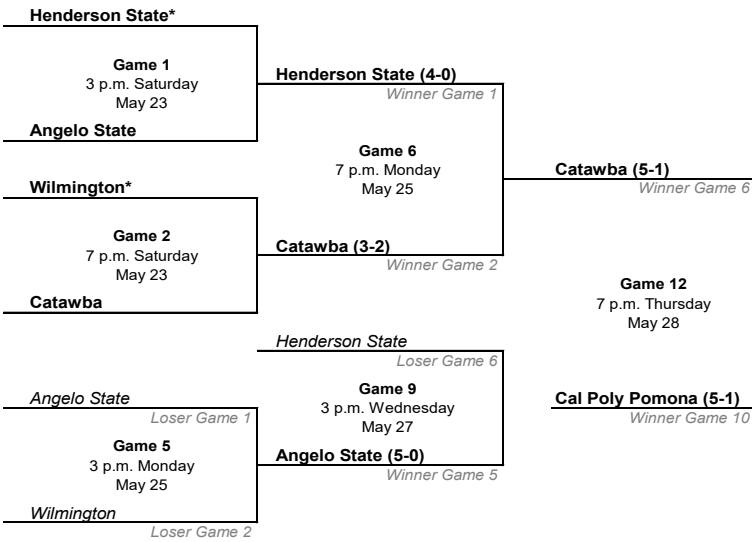

2015 NCAA Division II BASEBALL CHAMPIONSHIP

USA Baseball National Training Complex
Cary, North Carolina
May 23 - 30, 2015

BRACKET ONE