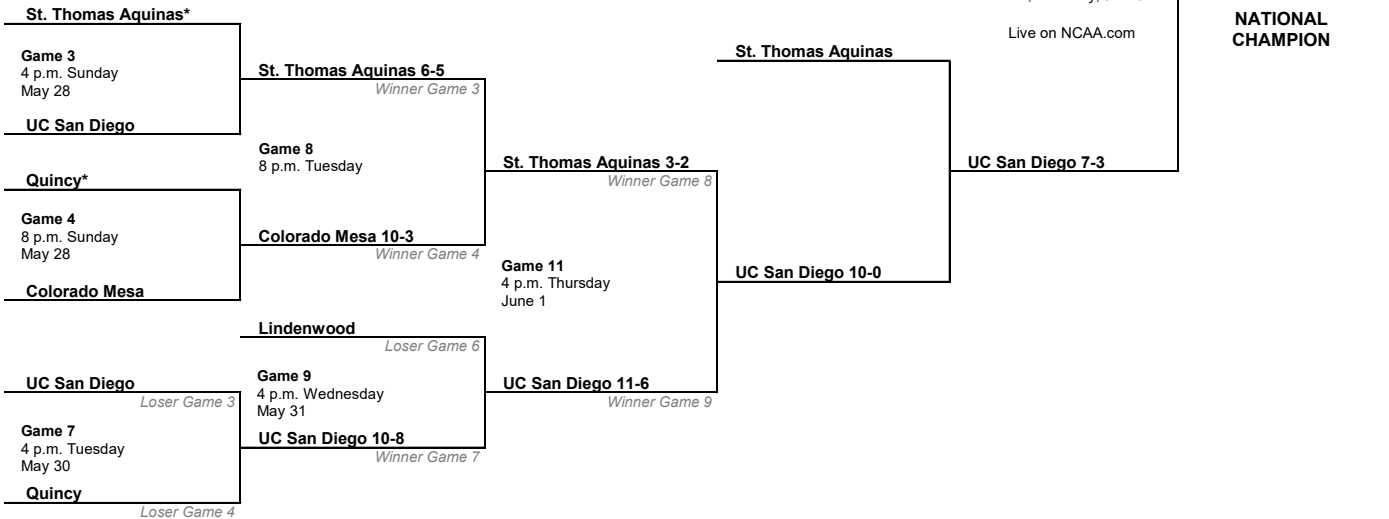

BRACKET TWO

* Denotes home team

ALL times are Eastern time

Bracket Notes:

1. 1 If after Game 11 both teams have one loss, these teams will play an "if necessary" game at 3 p.m. on Friday, June 2.
2. 2 If after Game 12 both teams have one loss, these teams will play an "if necessary" game on Friday, June 2. If this is the only game on Friday, it will be played at 3 p.m. If there are two games, it will be at 7 p.m.
3. 3 If any "if necessary games" are played on Friday, June 2, Games 14 and 15 (if necessary) will be played at 3 p.m. and 7 p.m. on Saturday, June 3.
4. 4 If the winners of Games 11 and 12 are both undefeated, they will play Game 13 at 3 p.m. on Friday, June 2; Game 14 at 3 p.m. on Saturday, June 3; and Game 15 (if necessary) at 7 p.m. on Saturday, June 3.