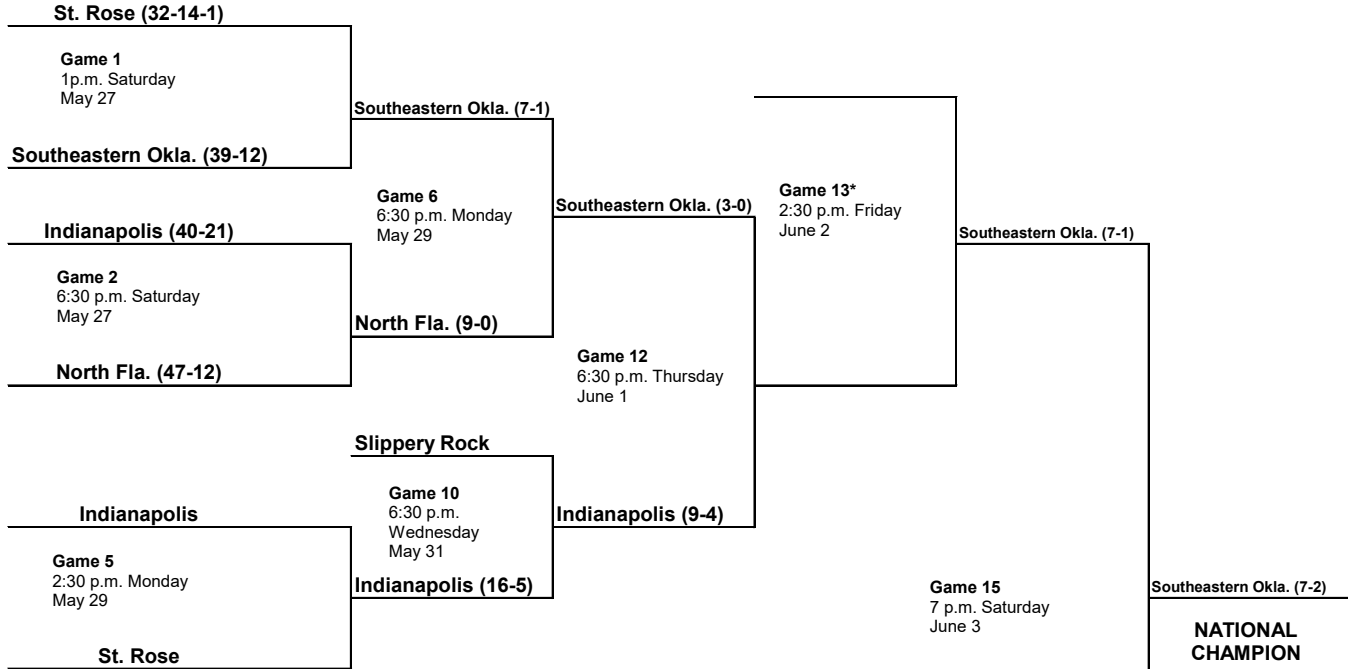

2000 NCAA Division II BASEBALL CHAMPIONSHIP

Paterson Field, Montgomery, Alabama
May 27-June 3, 2000

BRACKET ONE