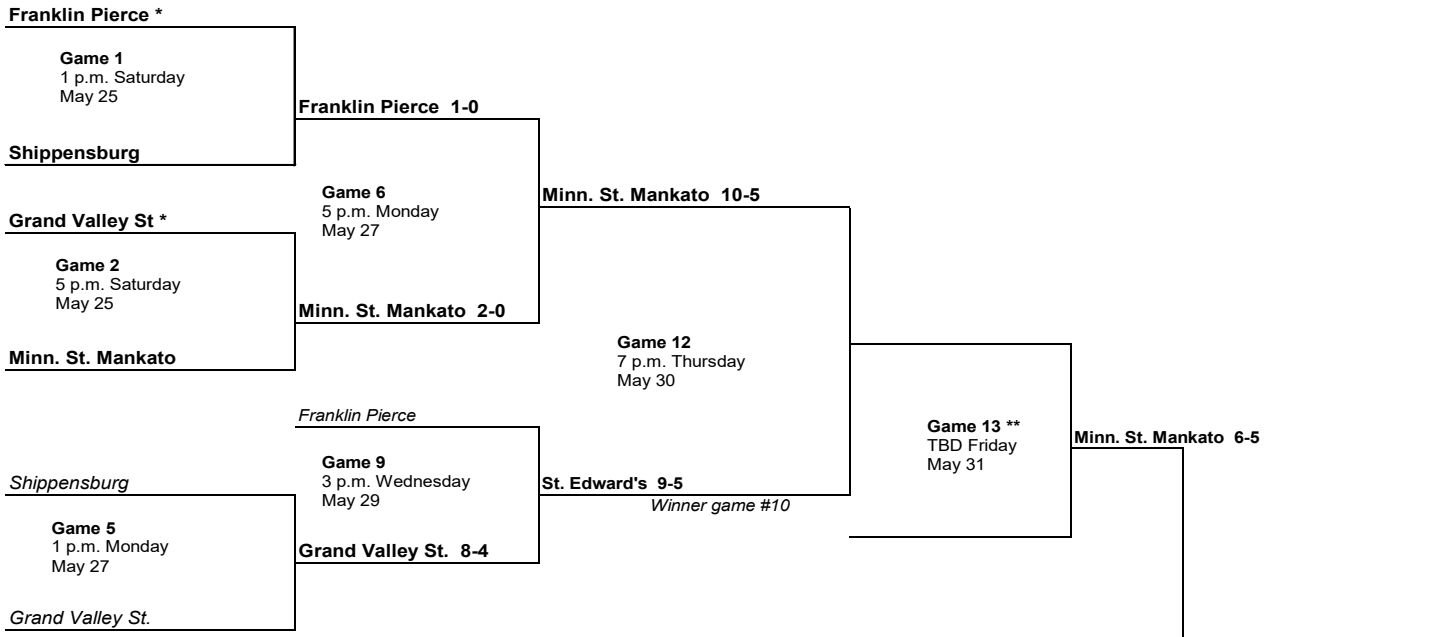

BRACKET ONE

BRACKET TWO

*If both bracket winners are undefeated, there will be no games Friday and the championship will be Game 13.

** If there are two games Friday, times will be 3 p.m. and 7 p.m., if only one game start will be 6 p.m.