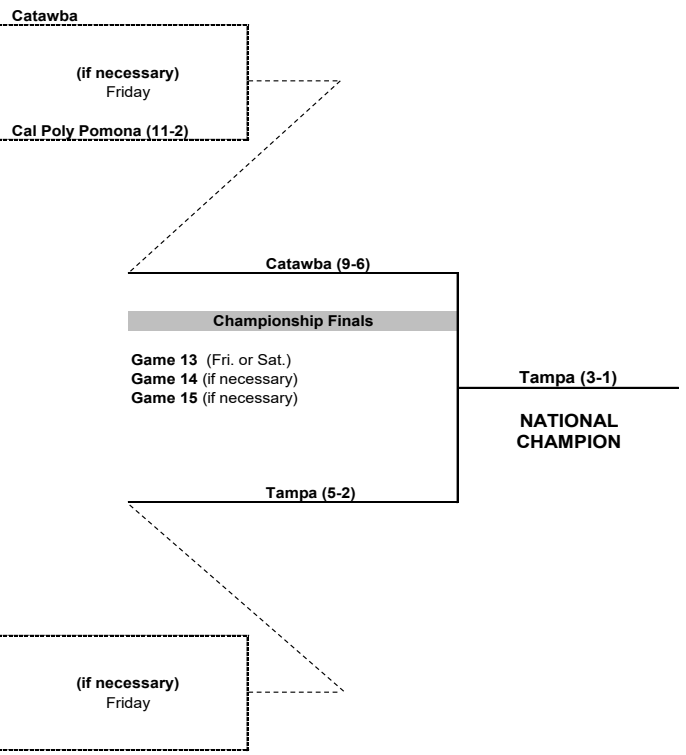

**DII BASEBALL
CHAMPIONSHIP**