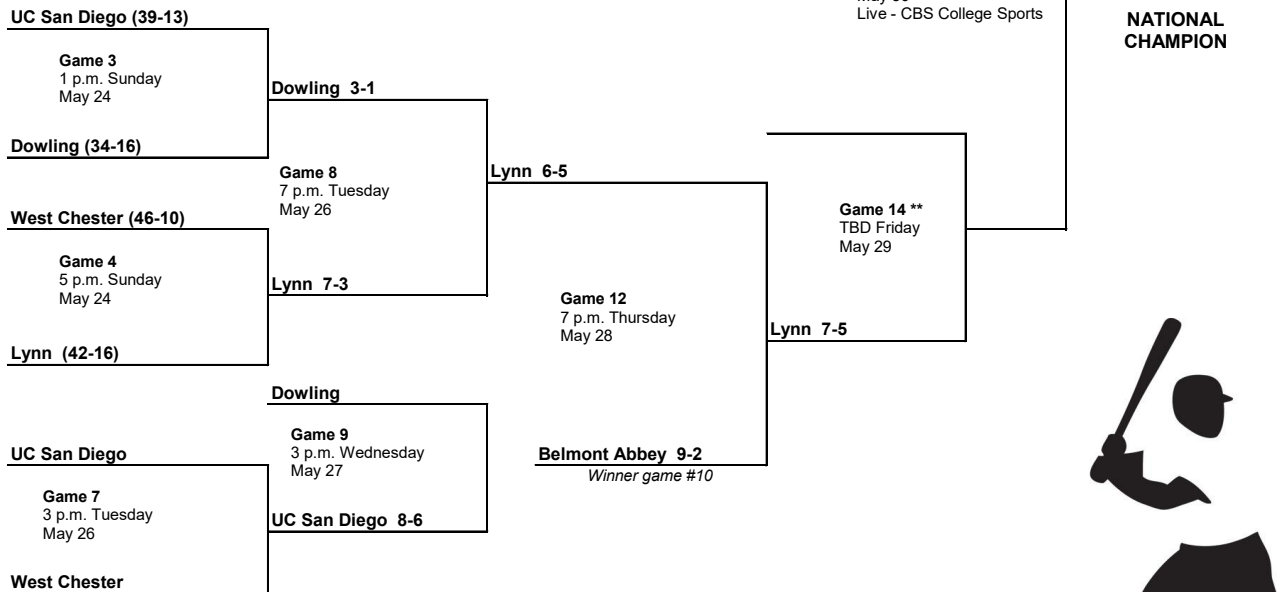

BRACKET TWO

*If both bracket winners are undefeated, there will be no games Friday and the championship will be Game 13.

** If there are two games Friday, times will be 3 p.m. and 7 p.m., if only one game start will be 6 p.m.