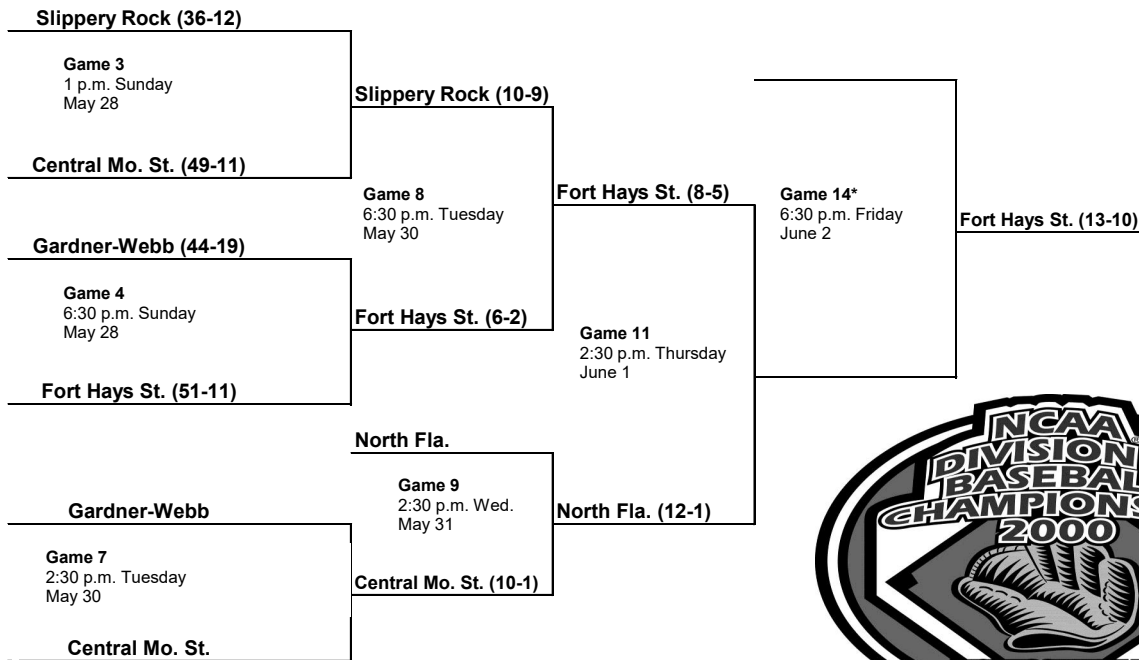

BRACKET TWO

*If both bracket winners are undefeated, there will be no games Friday and the championship will be Game 13.

NCAA/06/02/00/alb