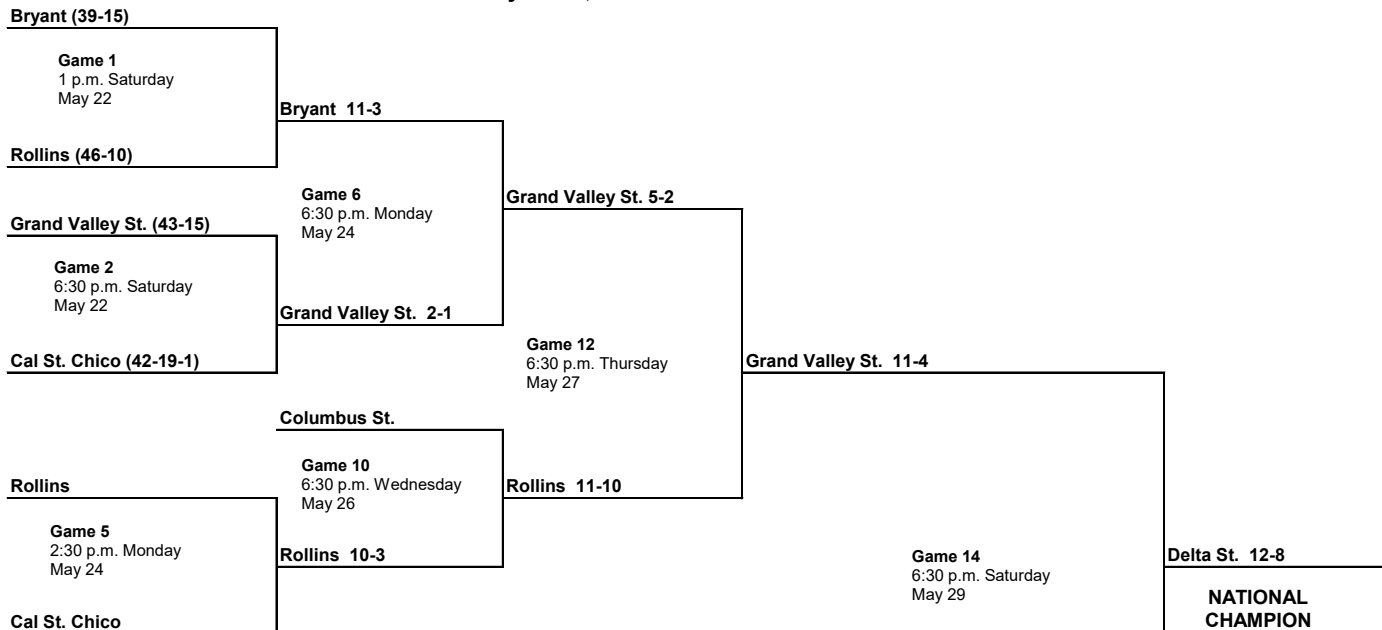

BRACKET ONE

Paterson Field, Montgomery, Alabama
May 22-29, 2004

BRACKET TWO

*If both bracket winners are undefeated, there will be no games Friday and the championship will be Game 13.

NCAA/5/30/04/kh

2005 NCAA Division II