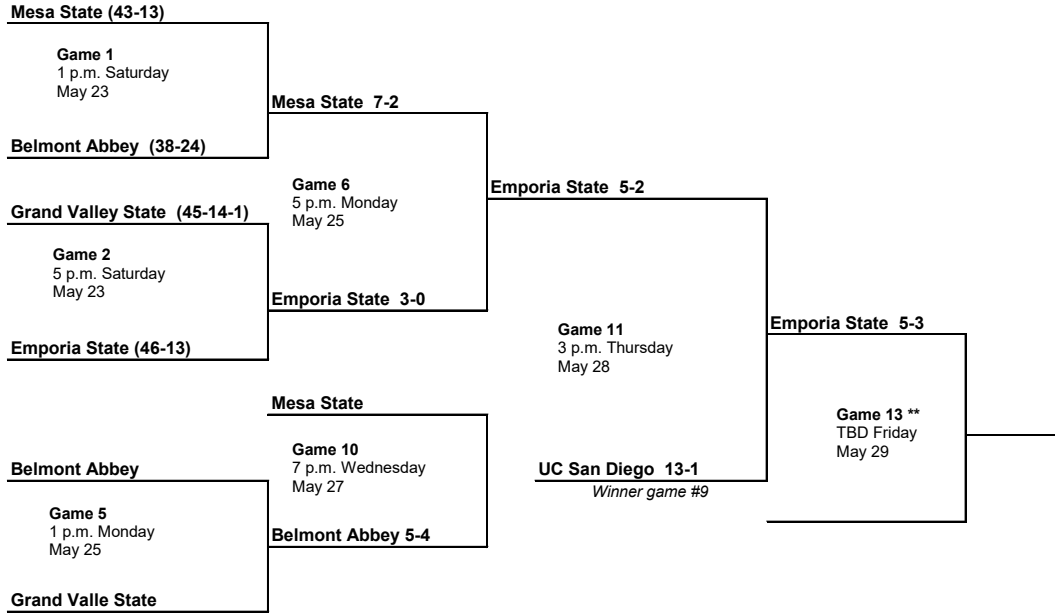

2009 NCAA Division II BASEBALL CHAMPIONSHIP

USA Baseball National Training Complex
Cary, North Carolina
May 23 to 30, 2009

BRACKET ONE