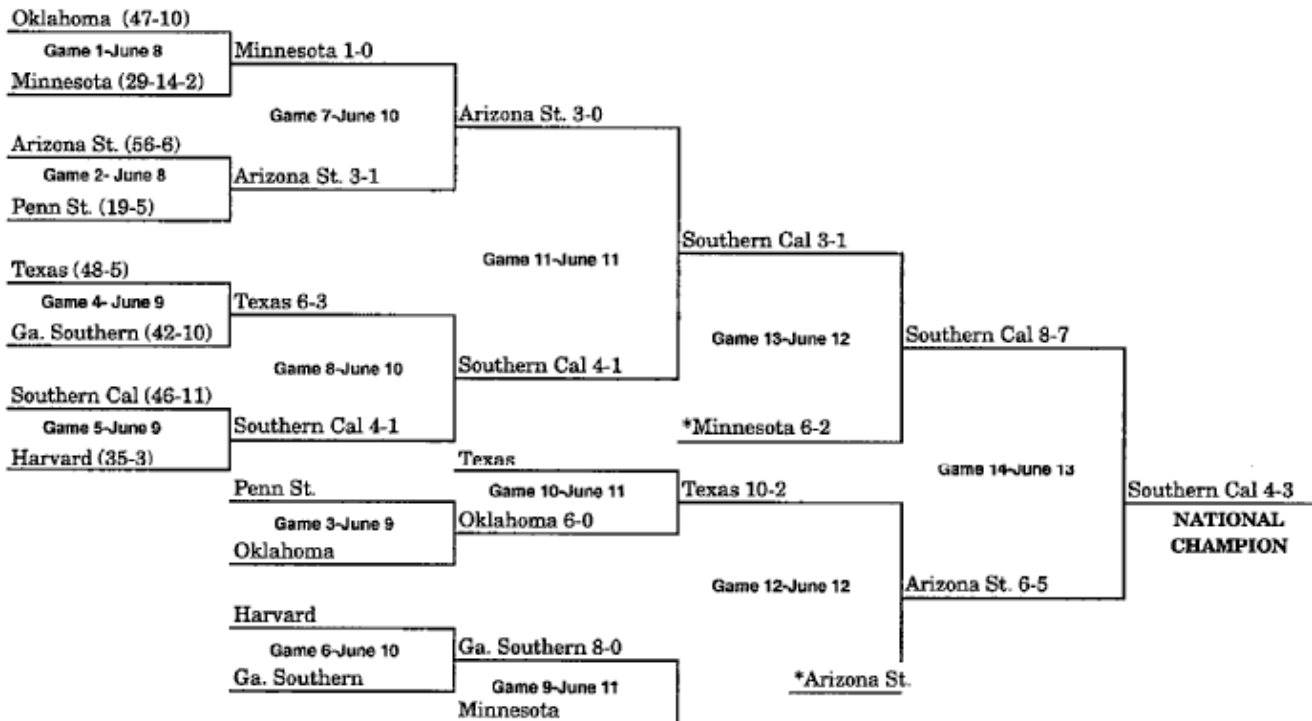

1973 BRACKET (JUNE 8-JUNE 13)

*Pairings adjusted for Games 12 and 13 to match teams which have not played previously, or have not played since first round.