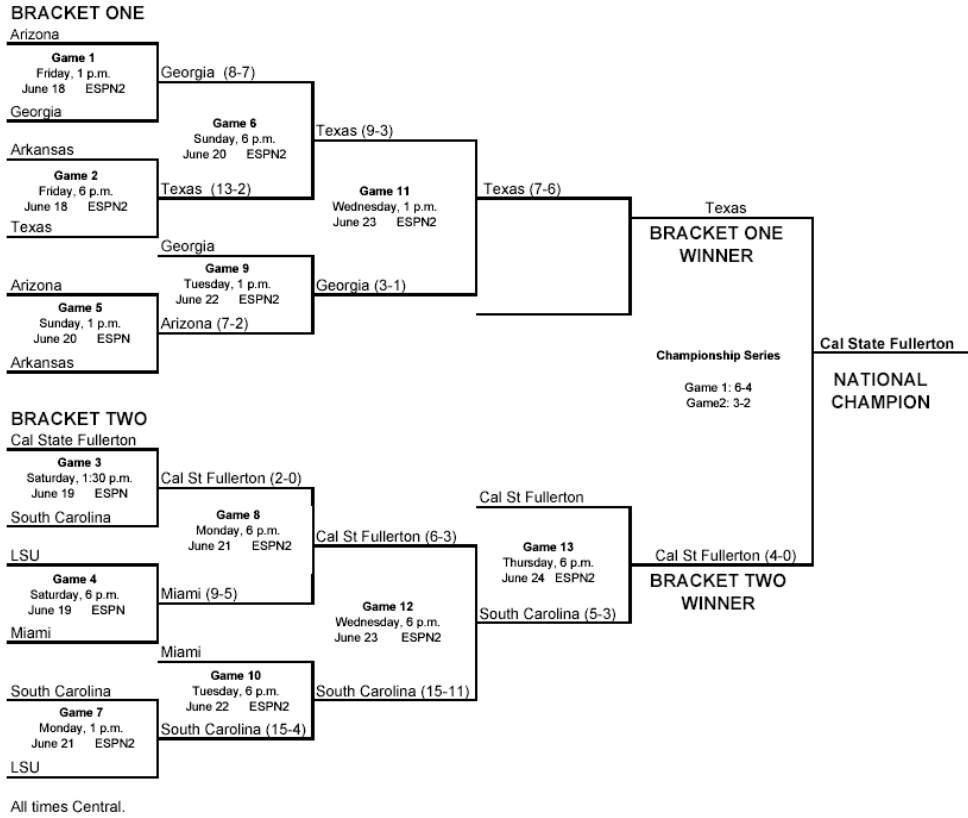

2004 BRACKET (JUNE 18-JUNE 27)