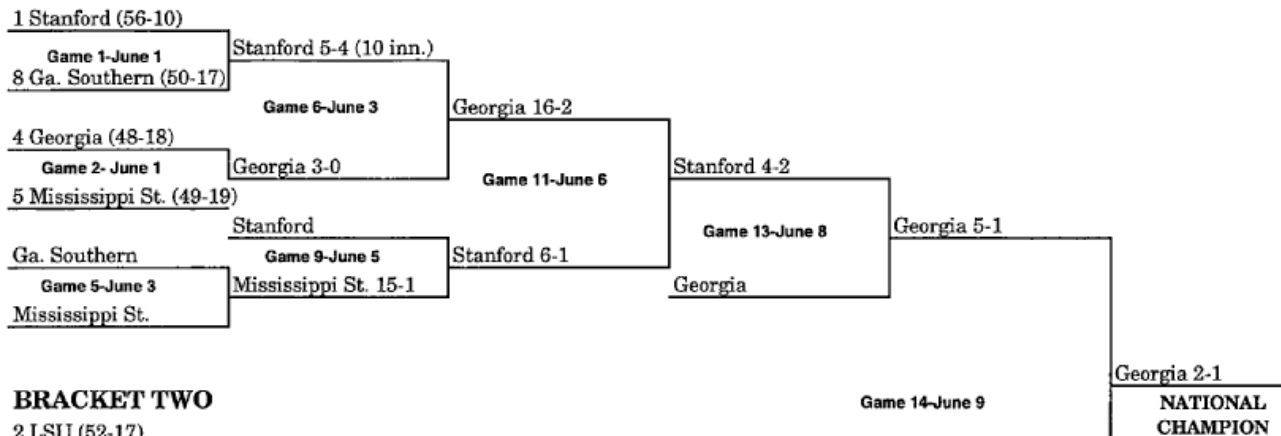

1990 BRACKET (JUNE 1-JUNE 9)

BRACKET ONE