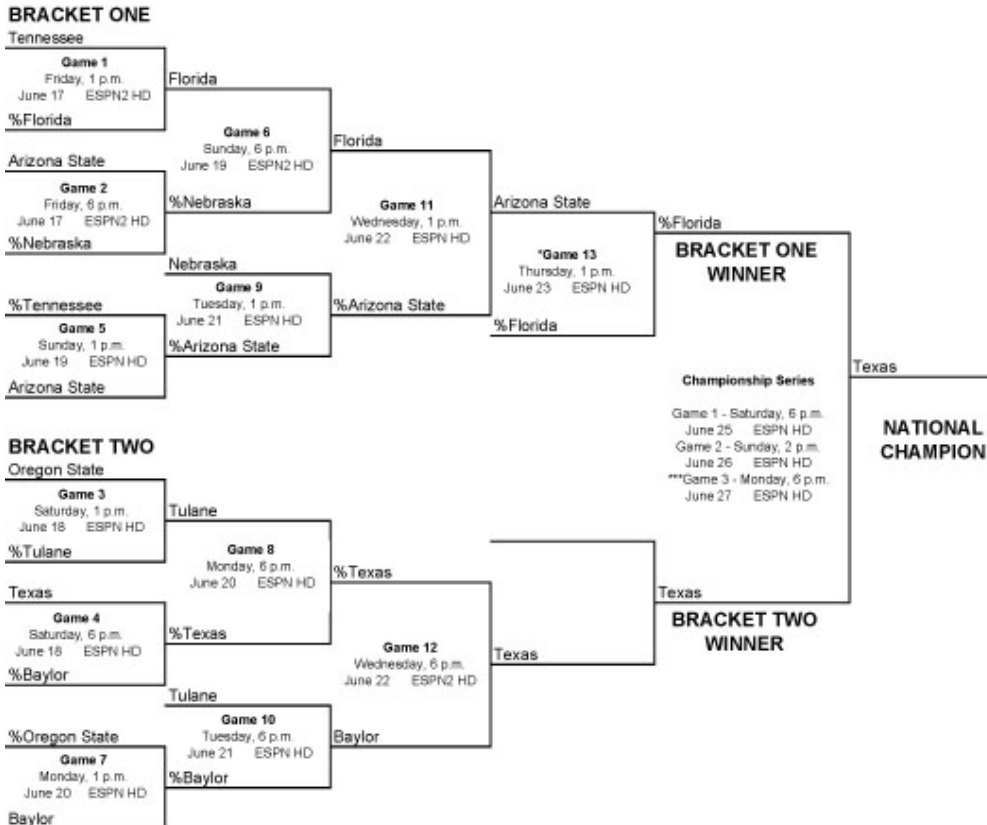

2005 BRACKET (JUNE 17- JUNE 26)