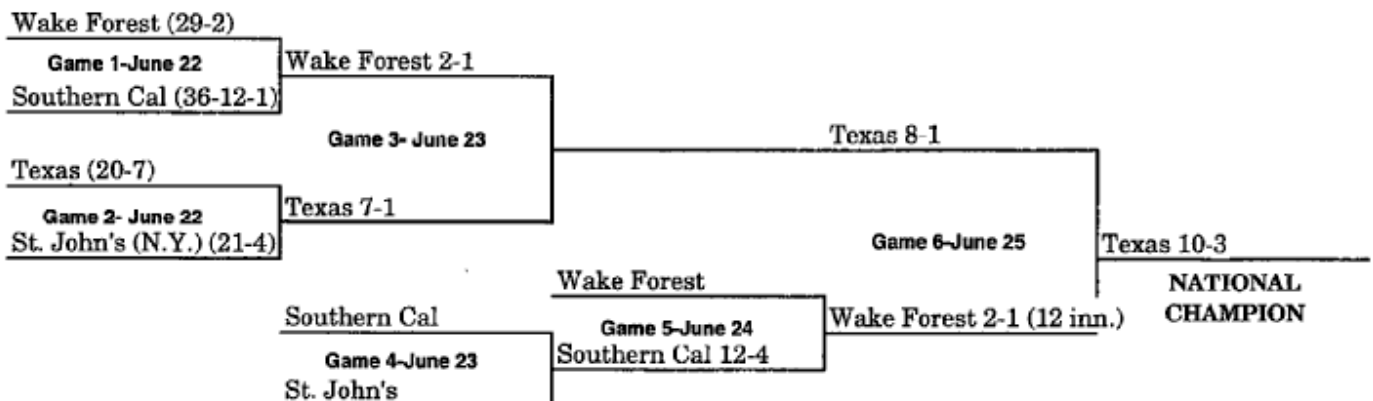

1949 BRACKET (JUNE 22-JUNE 25) (WICHITA, KS)