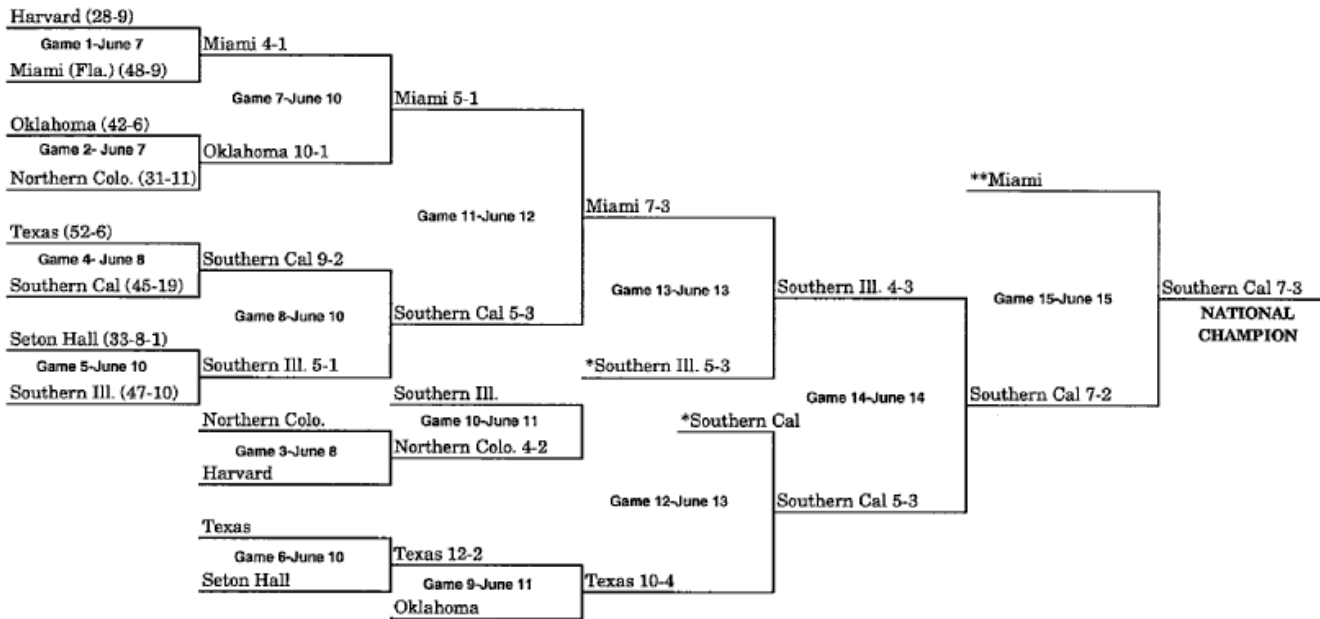

1974 BRACKET (JUNE 7-JUNE 15)

*Pairings adjusted for Games 12 and 13 to match teams which have not played previously, or have not played since first round.

**When three teams remain after Game 13, a drawing determines which team receives a bye to the championship game.