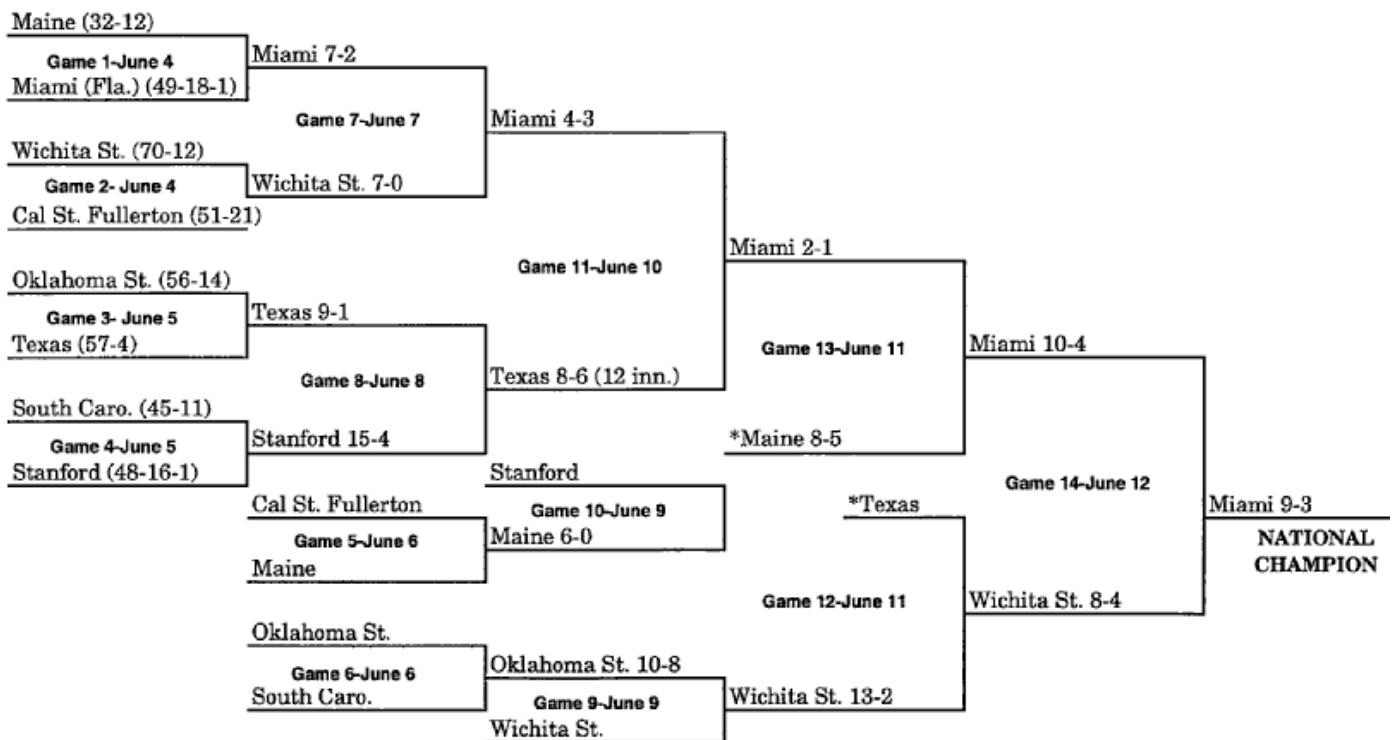

1982 BRACKET (JUNE 4-JUNE 12)

*Pairings adjusted for Games 12 and 13 to match teams which have not played previously, or have not played since first round.