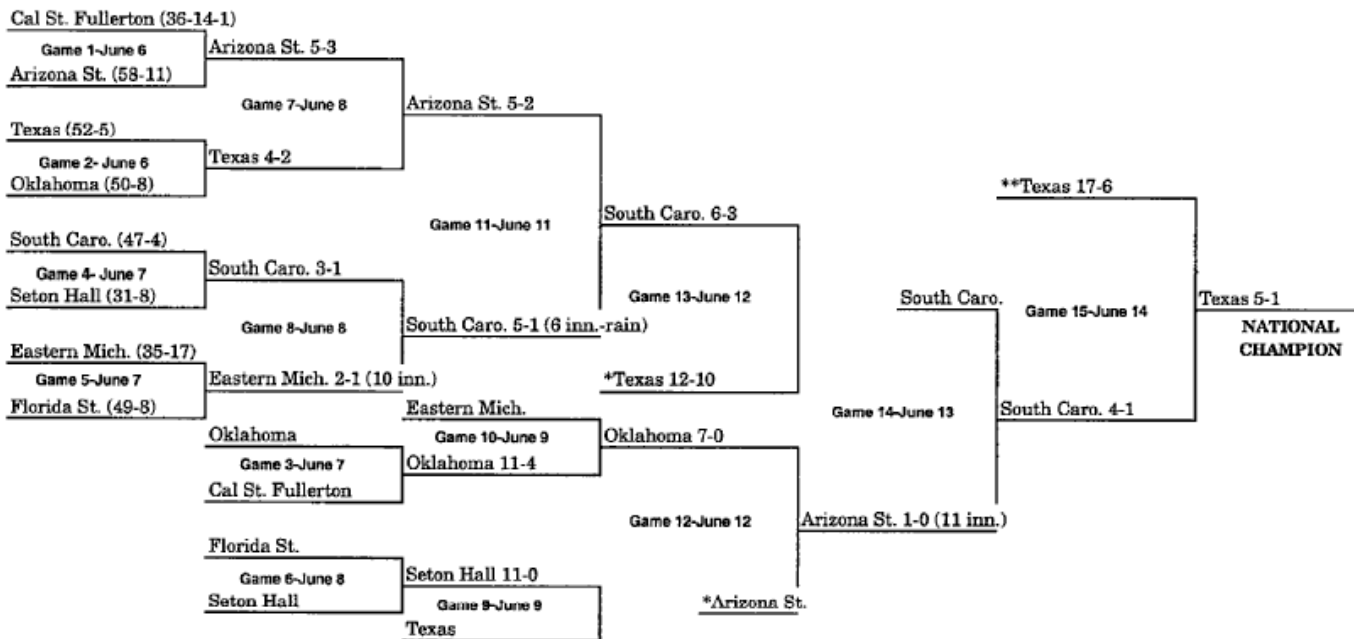

1975 BRACKET (JUNE 6-JUNE 14)

*Pairings adjusted for Games 12 and 13 to match teams which have not played previously, or have not played since first round.

**When three teams remain after Game 13, a drawing determines which team receives a bye to the championship game.