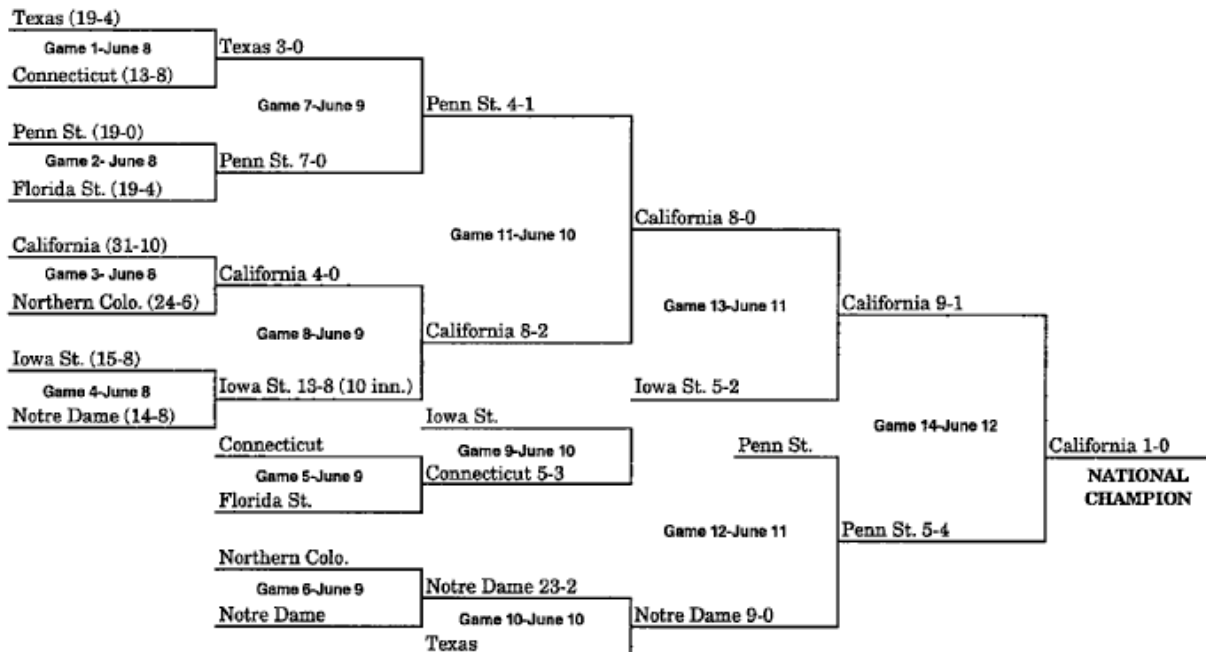

1957 BRACKET (JUNE 8-JUNE 12)