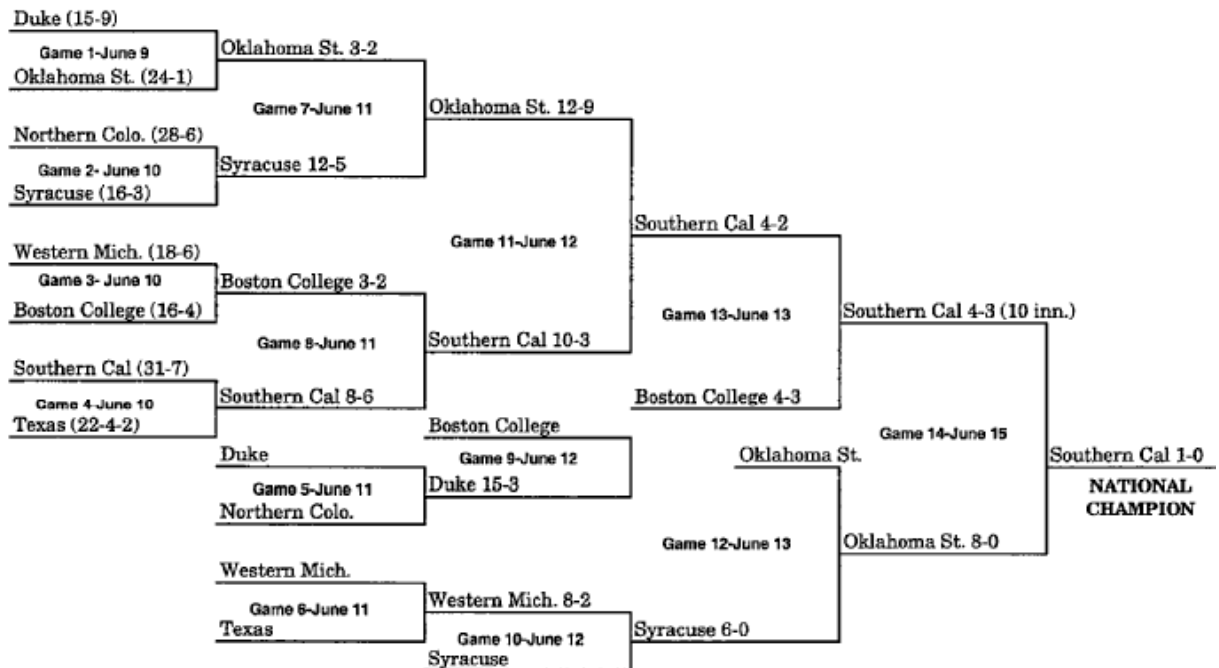

1961 BRACKET (JUNE 9-JUNE 15)