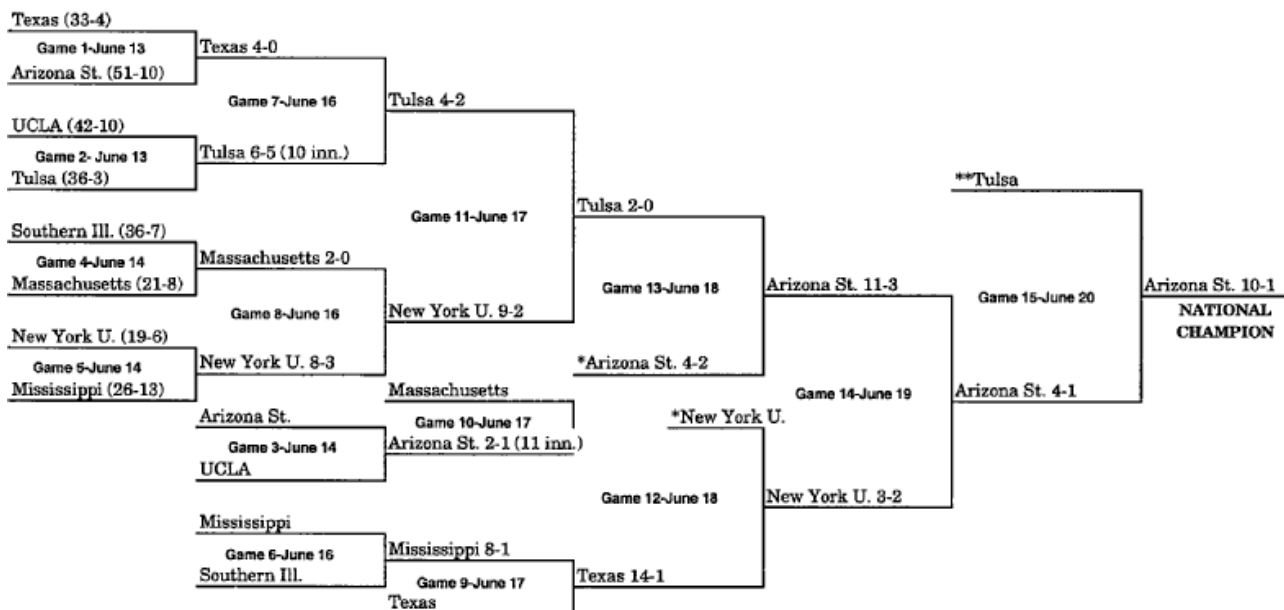

1969 BRACKET (JUNE 13-JUNE 20)

*Pairings adjusted for Games 12 and 13 to match teams which have not played previously, or have not played since first round.

**When three teams remain after Game 13, a drawing determines which team receives a bye to the championship game.