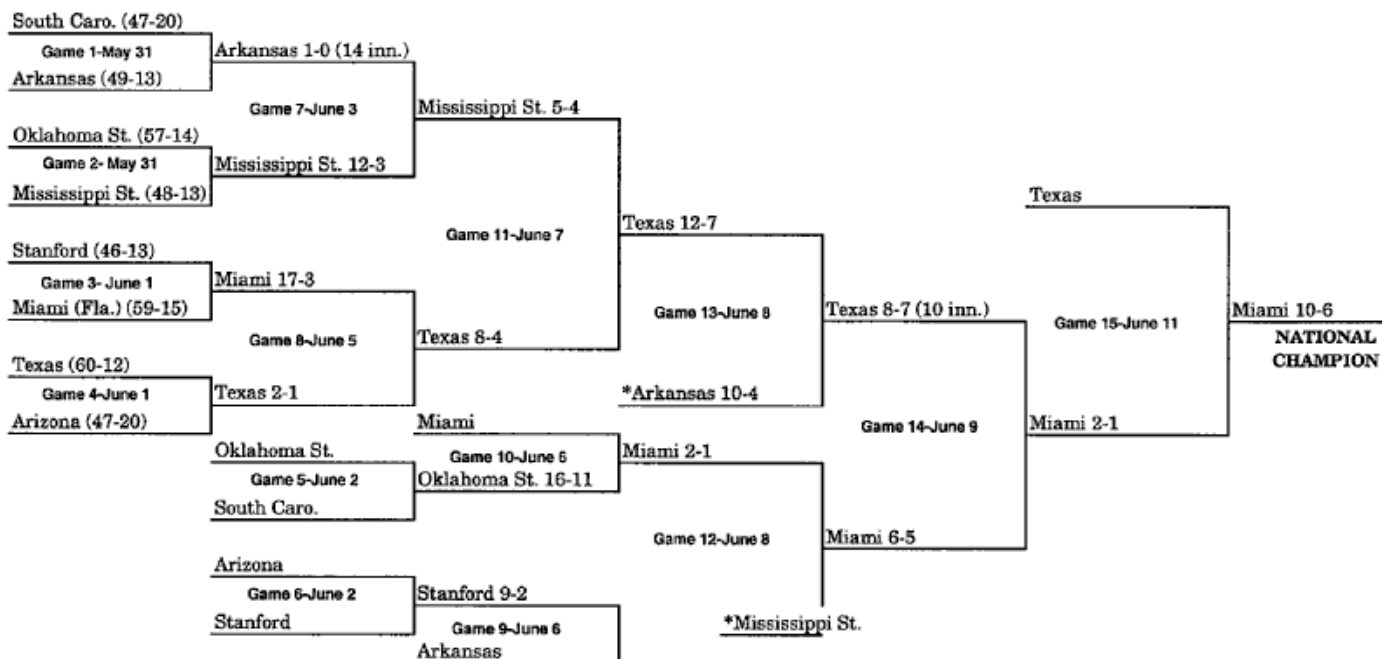

1985 BRACKET (MAY 31-JUNE 11)

*Pairings adjusted for Games 12 and 13 to match teams which have not played previously, or have not played since first round.