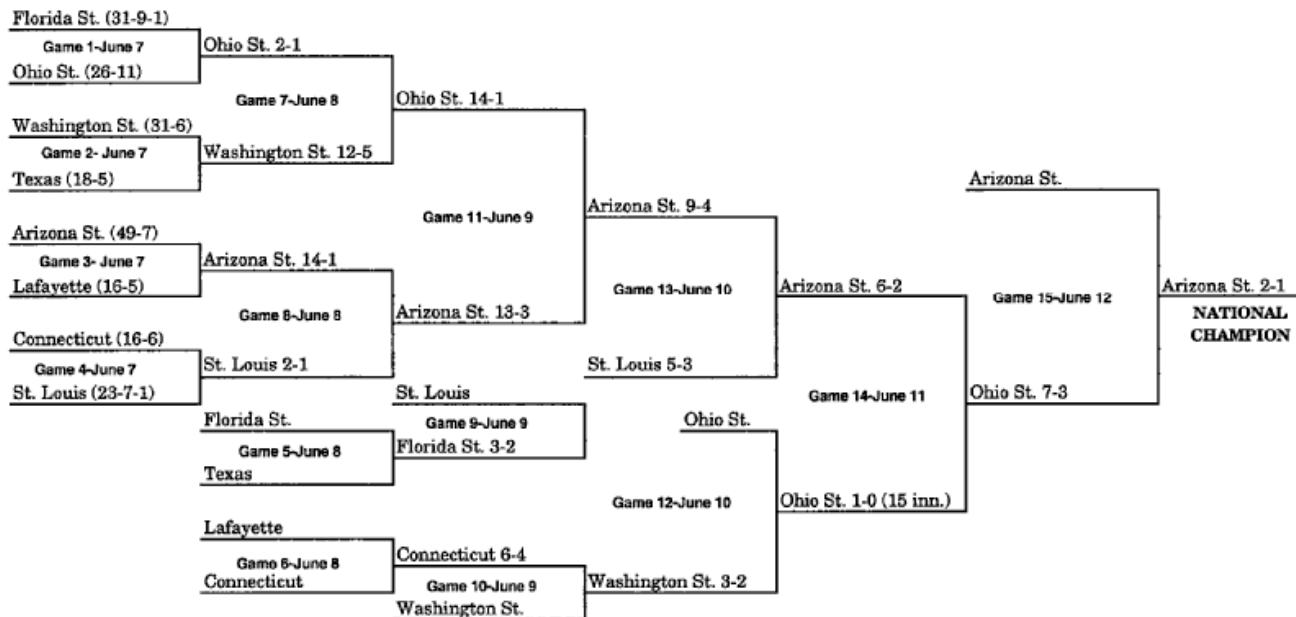

1965 BRACKET (JUNE 7-JUNE 12)