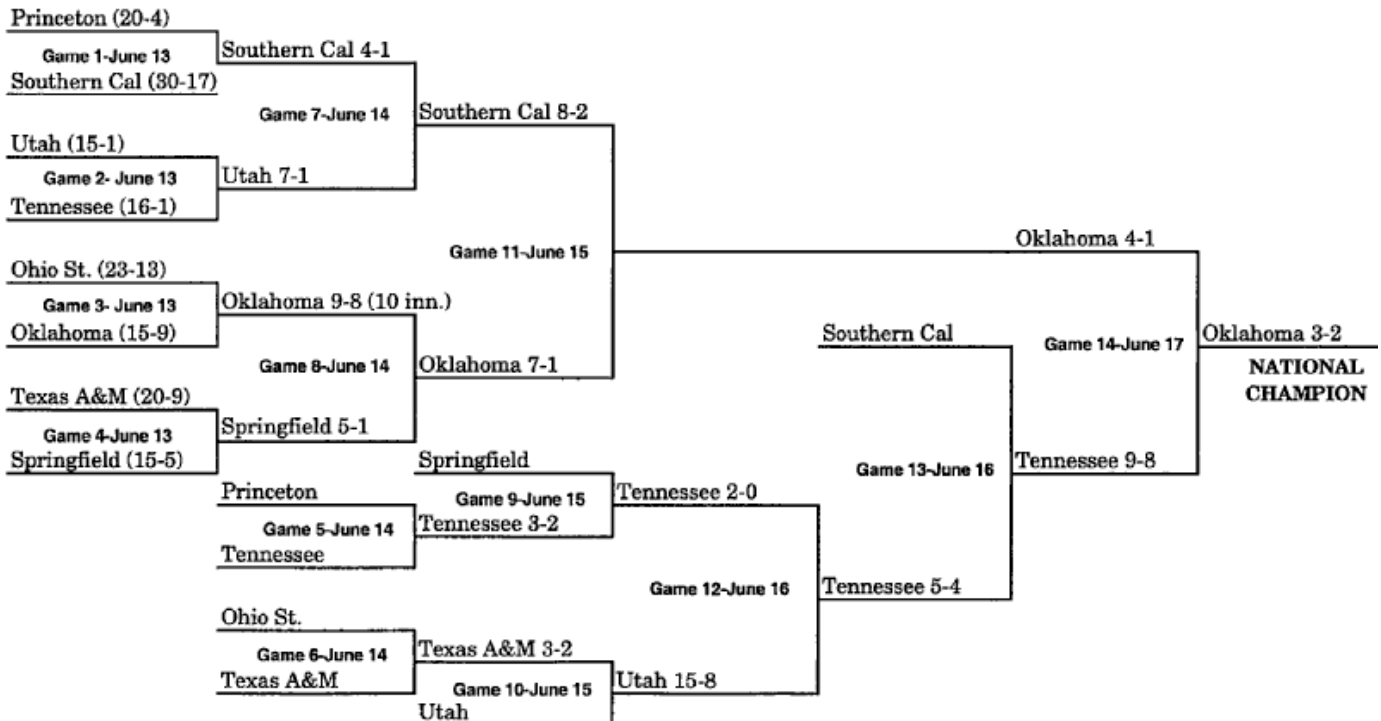

1951 BRACKET (JUNE 13-JUNE 17)