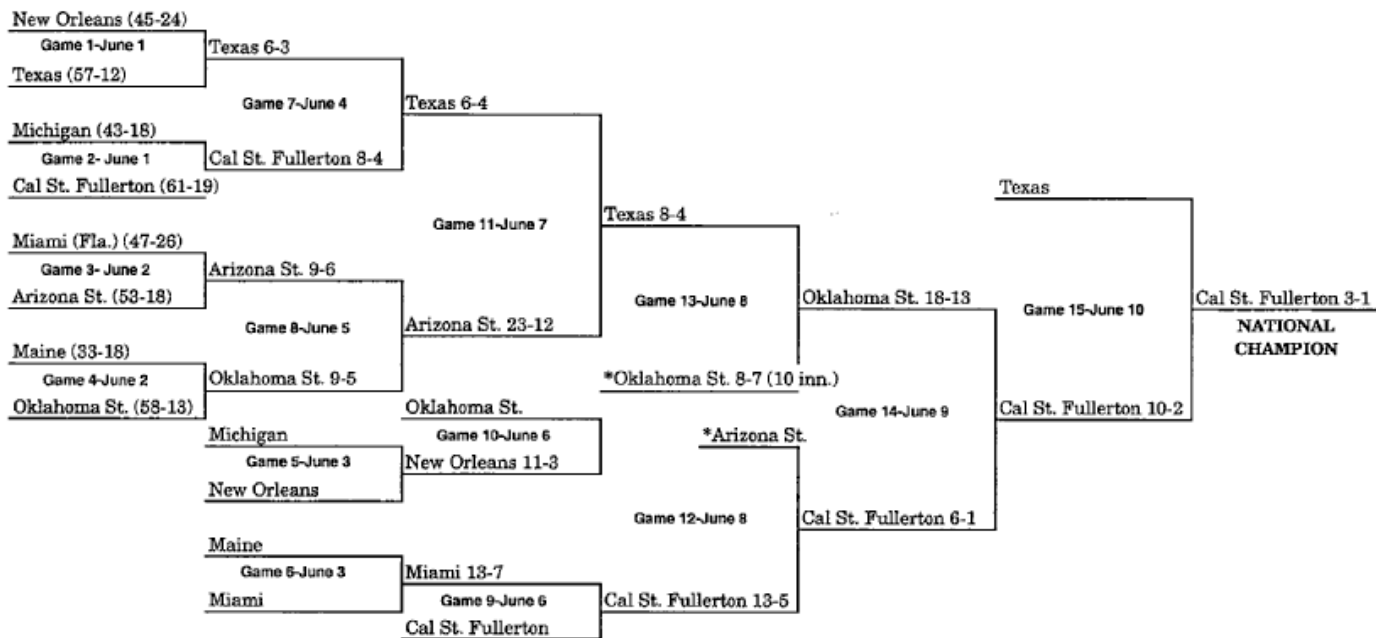

1984 BRACKET (JUNE 1-JUNE 10)

*Pairings adjusted for Games 12 and 13 to match teams which have not played previously, or have not played since first round.