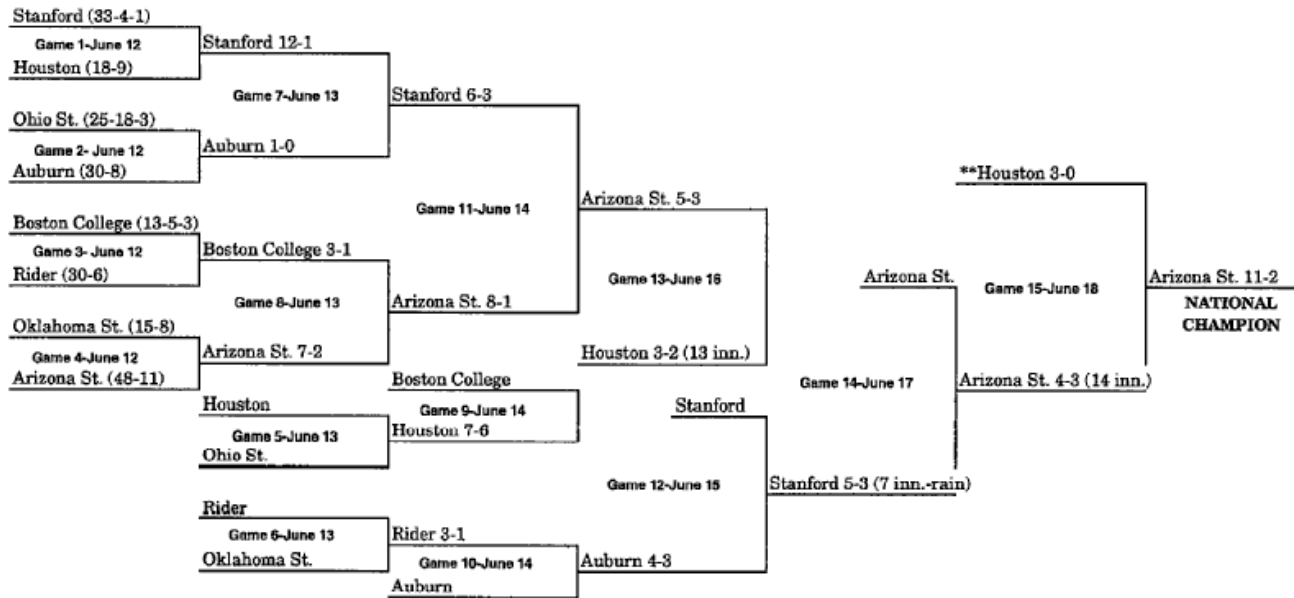

1967 BRACKET (JUNE 12-JUNE 18)

**When three teams remain after Game 13, a drawing determines which team receives a bye to the championship game.