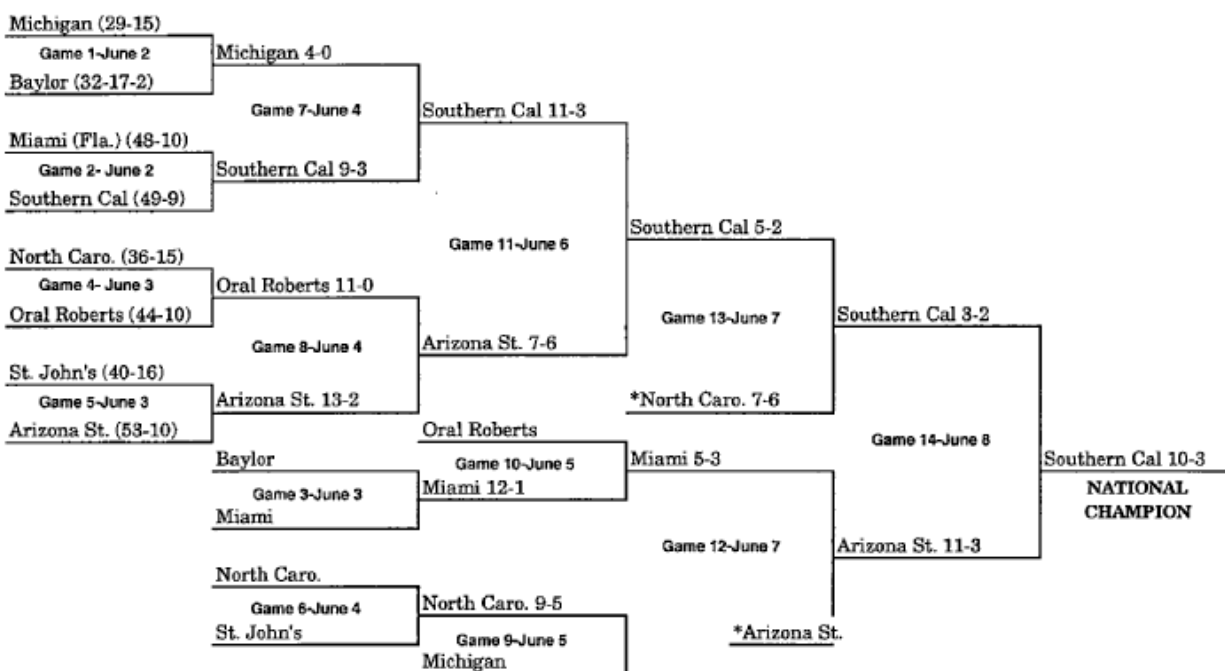

1978 BRACKET (JUNE 2-JUNE 8)

*Pairings adjusted for Games 12 and 13 to match teams which have not played previously, or have not played since first round.