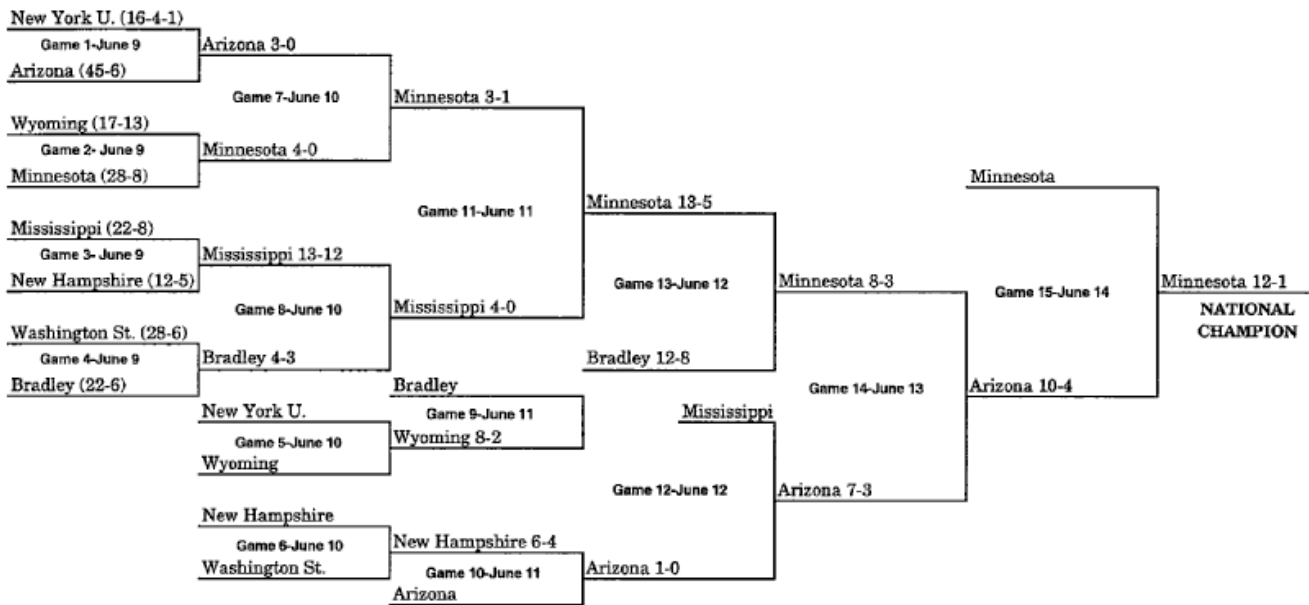

1956 BRACKET (JUNE 9-JUNE 14)