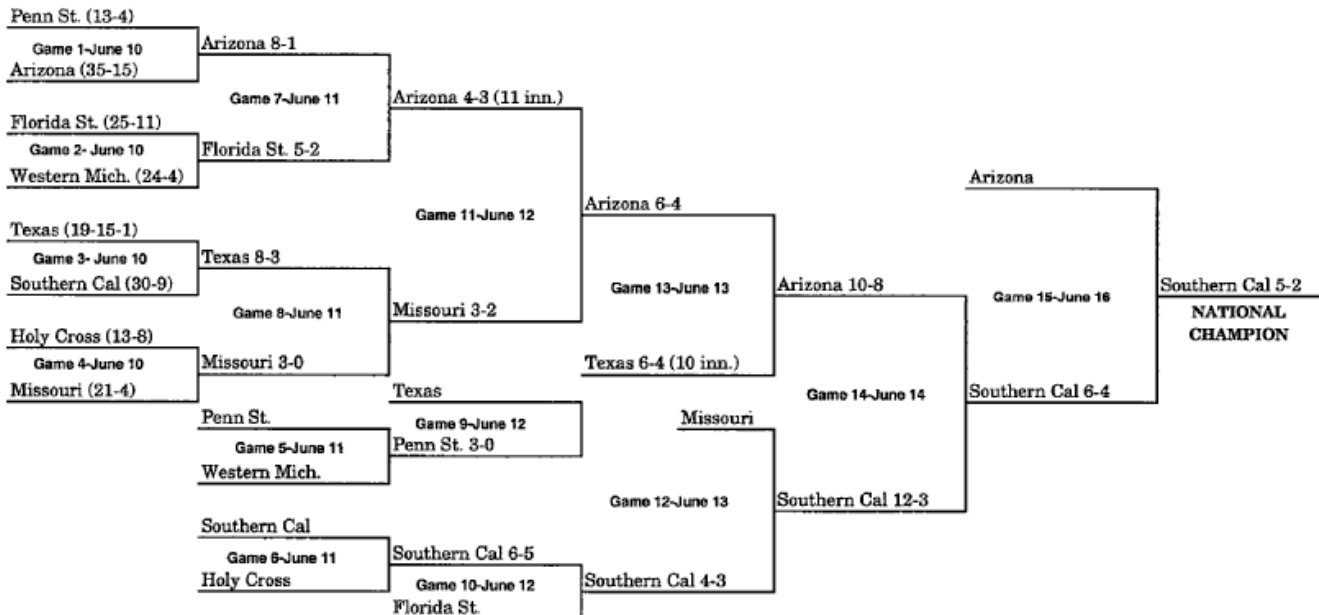

1963 BRACKET (JUNE 10-JUNE 16)