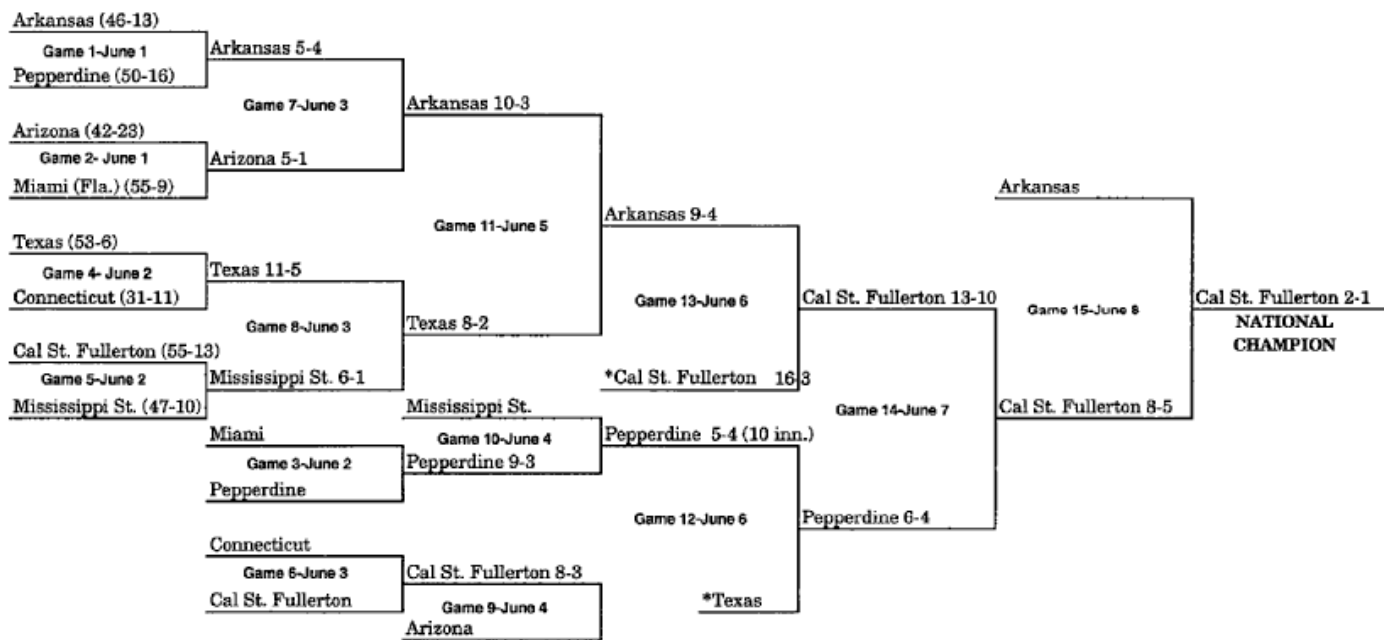

1979 BRACKET (JUNE 1-JUNE 8)

*Pairings adjusted for Games 12 and 13 to match teams which have not played previously, or have not played since first round.