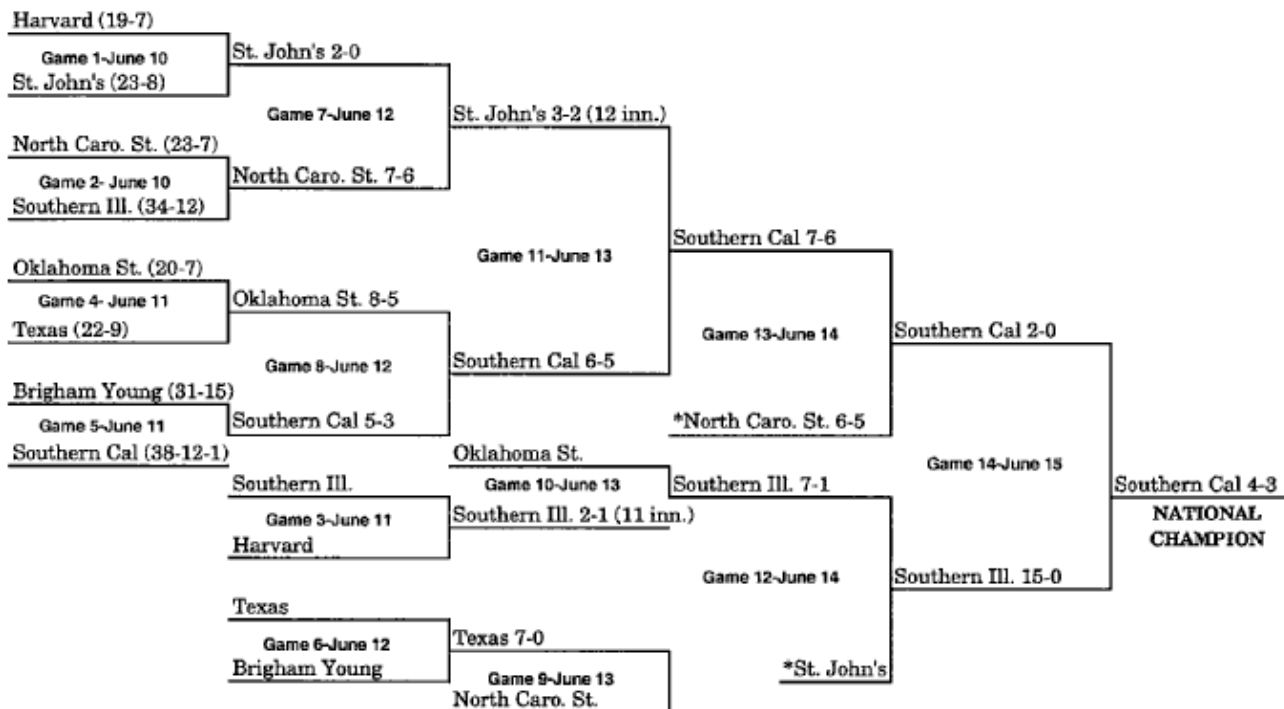

1968 BRACKET (JUNE 10-JUNE 15)

*Pairing adjusted for Games 12 and 13 to match teams which have not played previously, or have not played since first round.