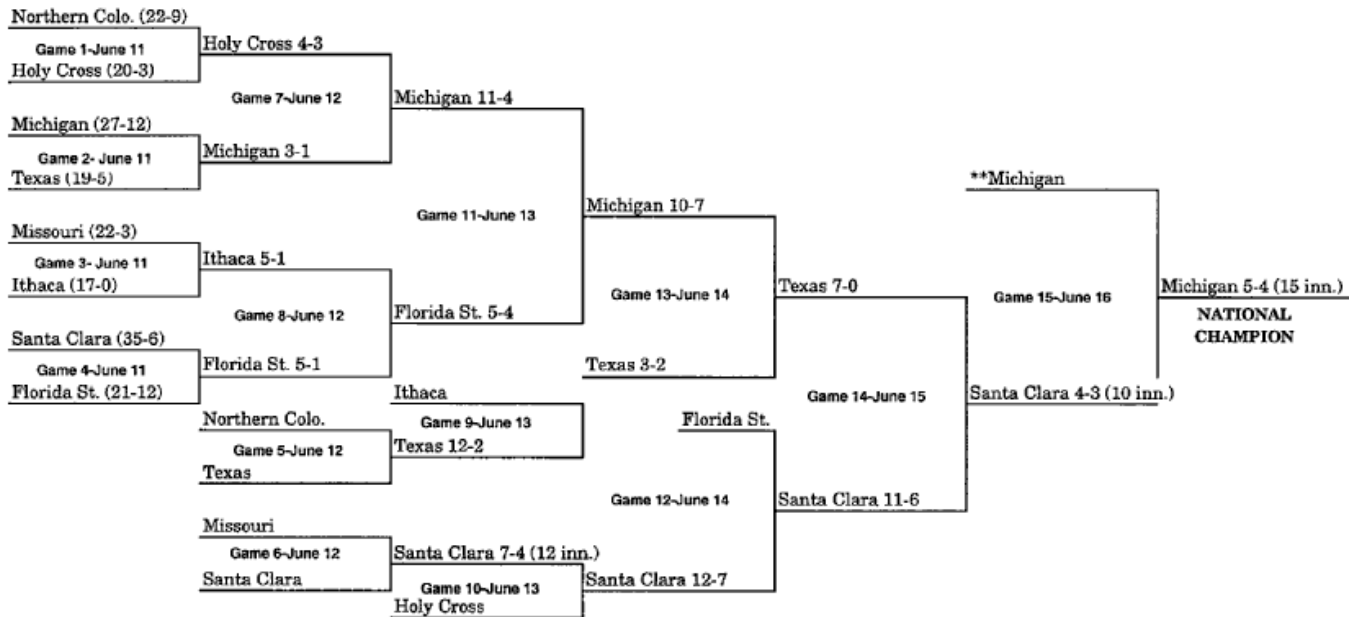

## 1959 BRACKET (JUNE 12-JUNE 18)

*\*\*When three teams remain after Game 13, a drawing determines which team receives a bye to the championship game.*

## 1960 BRACKET (JUNE 13-JUNE 20)

## 1962 BRACKET (JUNE 11-JUNE 16)

\*\* When three teams remain after Game 13, a drawing determines which team receives a bye to the championship game.