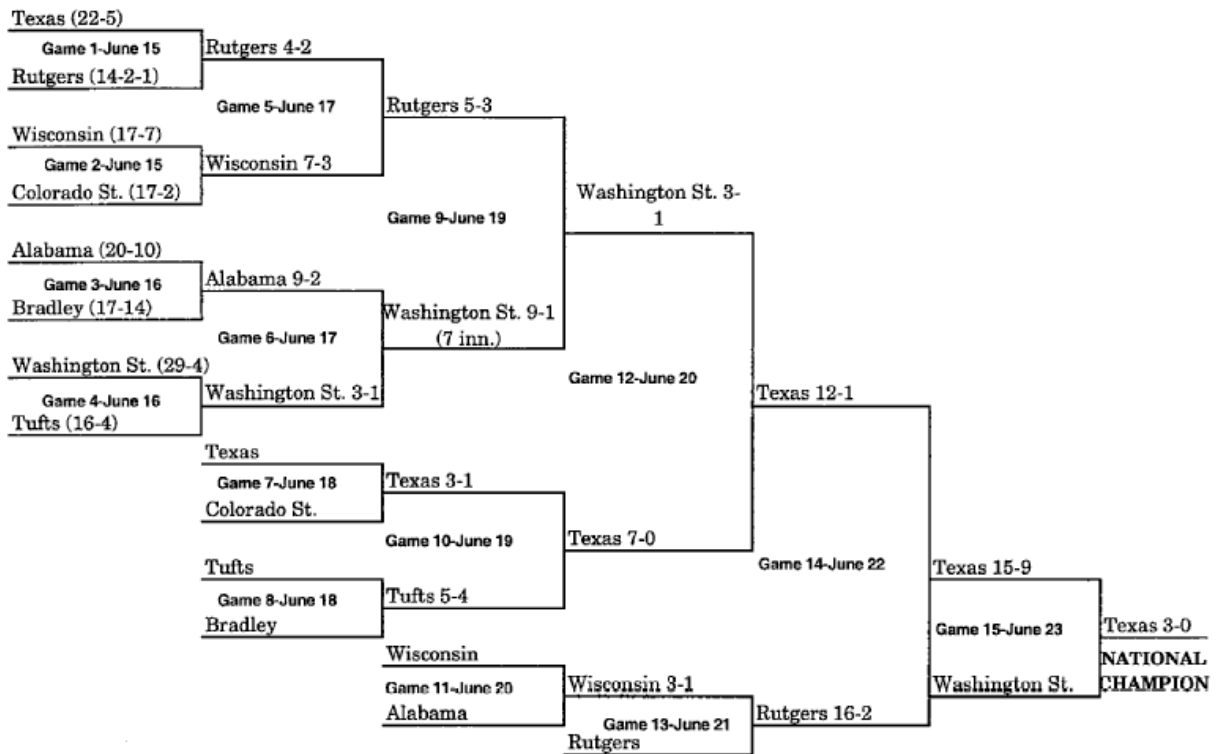

1950 BRACKET (JUNE 15-JUNE 23)