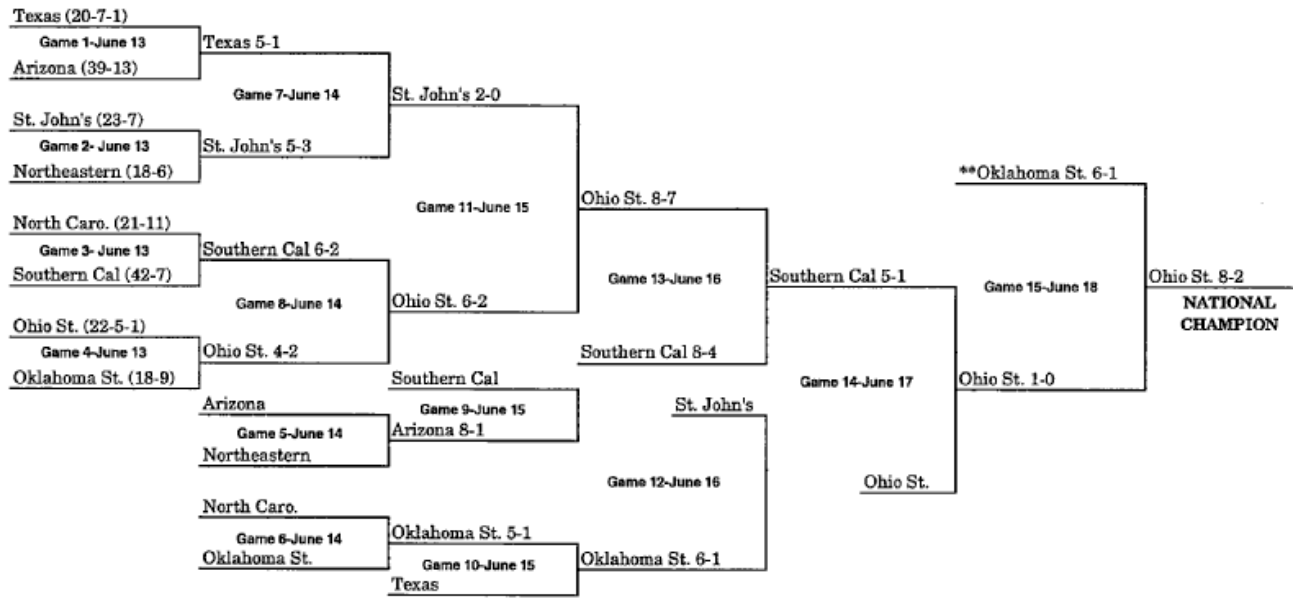

## 1964 BRACKET (JUNE 8-JUNE 18)

\*\*When three teams remain after Game 13, a drawing determines which team receives a bye to the championship game.

## 1966 BRACKET (JUNE 13-JUNE 18)

*\*\*When three teams remain after Game 13, a drawing determines which team receives a bye to the championship game.*