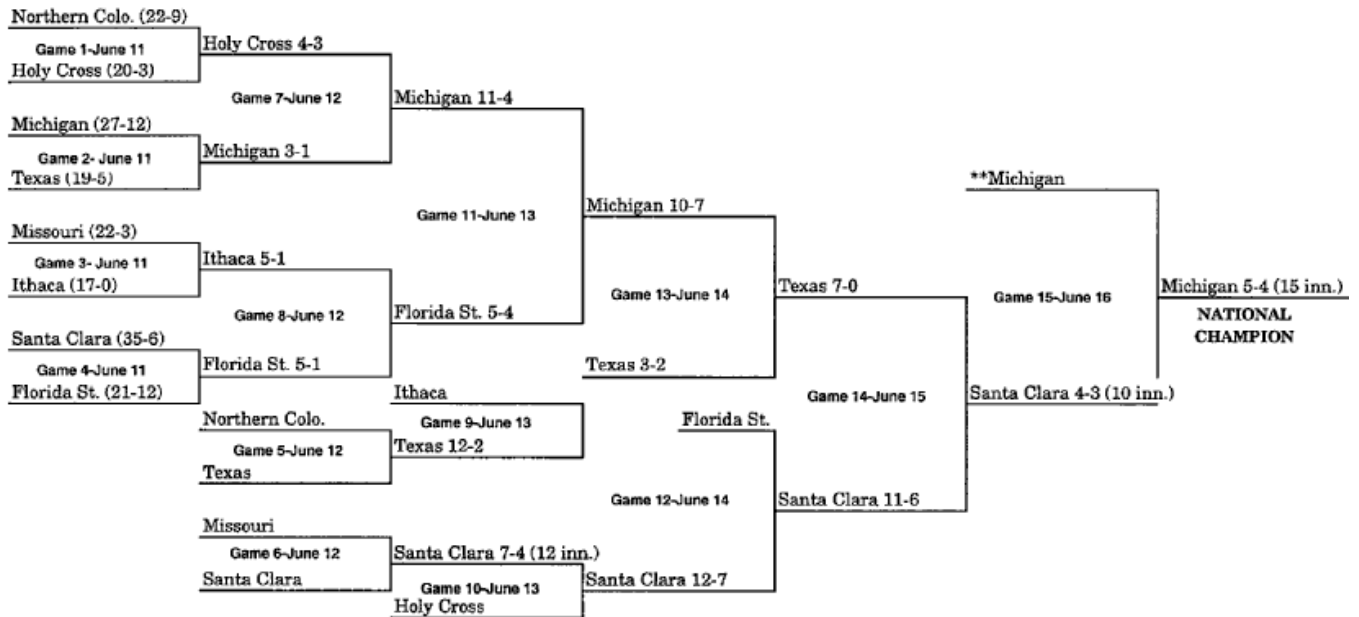

1952 BRACKET (JUNE 12-JUNE 17)

1953 BRACKET (JUNE 11-JUNE 16)

**When three teams remain after Game 13, a drawing determines which team receives a bye to the championship game

1954 BRACKET (JUNE 10-JUNE 16)

***When three teams remain after Game 13, a drawing determines which team receives a bye to the championship game.*

1955 BRACKET (JUNE 10-JUNE 16)

***When three teams remain after Game 13, a drawing determines which team receives a bye to the championship game.*

1956 BRACKET (JUNE 9-JUNE 14)

1957 BRACKET (JUNE 8-JUNE 12)

1958 BRACKET (JUNE 13-JUNE 19)

1959 BRACKET (JUNE 12-JUNE 18)

***When three teams remain after Game 13, a drawing determines which team receives a bye to the championship game.*

1960 BRACKET (JUNE 13-JUNE 20)

1961 BRACKET (JUNE 9-JUNE 15)

1962 BRACKET (JUNE 11-JUNE 16)

** When three teams remain after Game 13, a drawing determines which team receives a bye to the championship game.