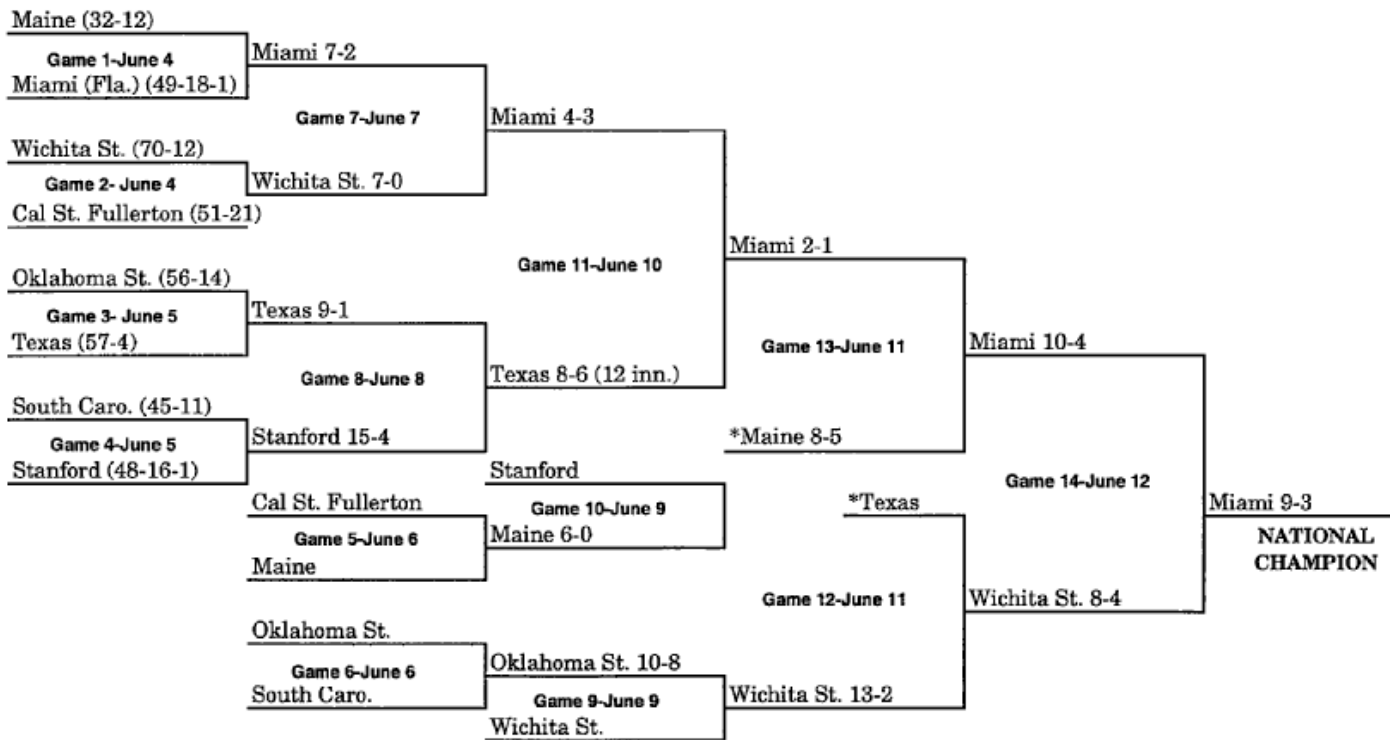

1982 BRACKET (JUNE 4-JUNE 12)

*Pairings adjusted for Games 12 and 13 to match teams which have not played previously, or have not played since first round.