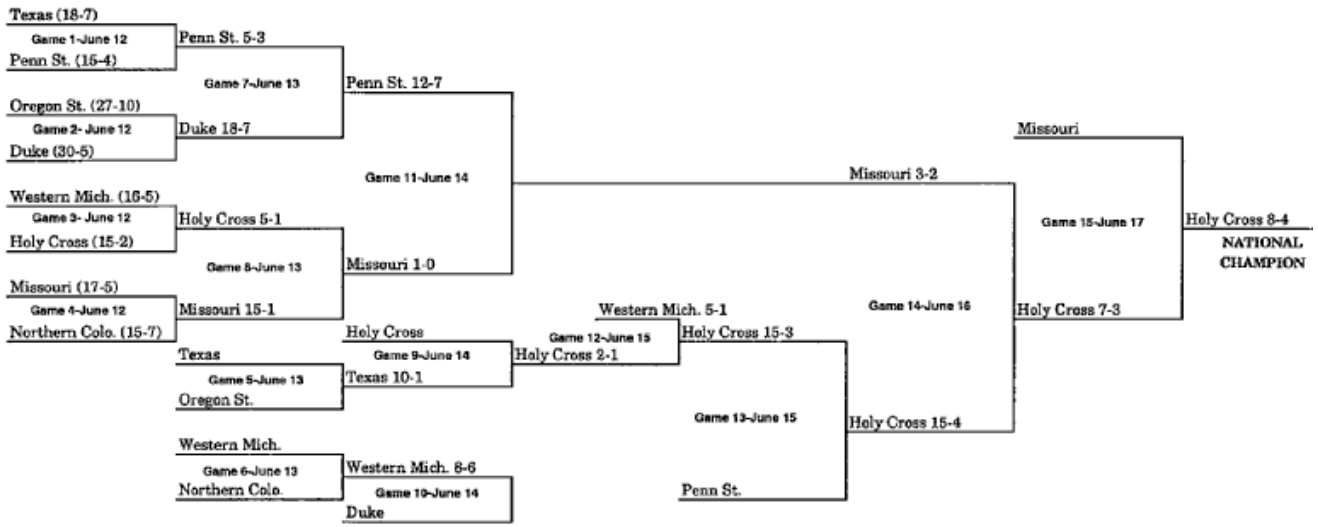

1947 BRACKET (JUNE 27-JUNE 28) (KALAMAZOO, MI – BEST OF THREE)

1948 BRACKET (JUNE 25-JUNE 26) (KALAMAZOO, MI – BEST OF THREE)

1949 BRACKET (JUNE 22-JUNE 25) (WICHITA, KS)

1950 BRACKET (JUNE 15-JUNE 23)

1951 BRACKET (JUNE 13-JUNE 17)

1952 BRACKET (JUNE 12-JUNE 17)

1953 BRACKET (JUNE 11-JUNE 16)

**When three teams remain after Game 13, a drawing determines which team receives a bye to the championship game

1954 BRACKET (JUNE 10-JUNE 16)

***When three teams remain after Game 13, a drawing determines which team receives a bye to the championship game.*

1955 BRACKET (JUNE 10-JUNE 16)

***When three teams remain after Game 13, a drawing determines which team receives a bye to the championship game.*

1956 BRACKET (JUNE 9-JUNE 14)

1957 BRACKET (JUNE 8-JUNE 12)

1958 BRACKET (JUNE 13-JUNE 19)

1959 BRACKET (JUNE 12-JUNE 18)

***When three teams remain after Game 13, a drawing determines which team receives a bye to the championship game.*