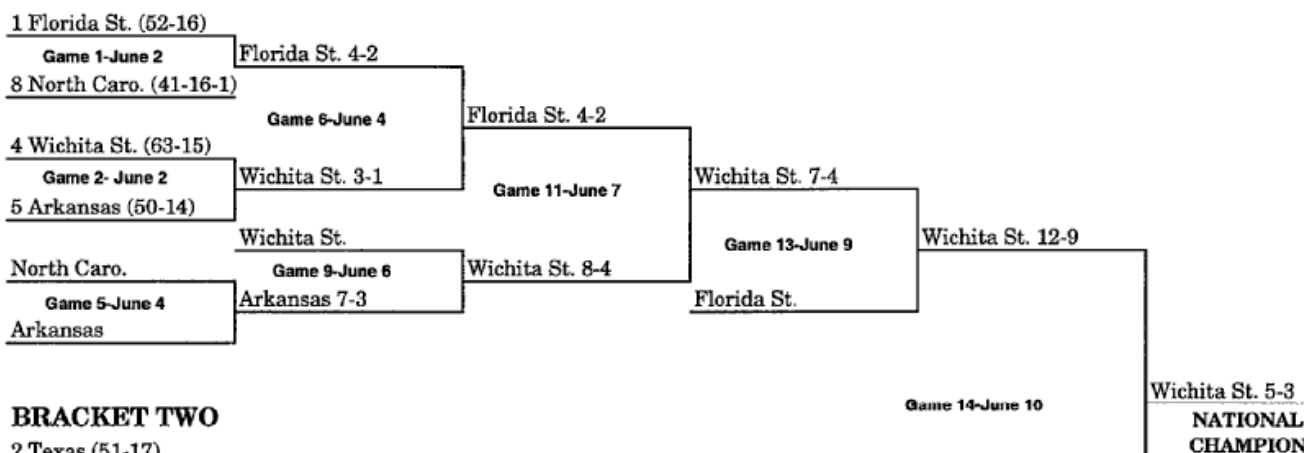

1986 BRACKET (MAY 30-JUNE 9)

*Pairings adjusted for Games 12 and 13 to match teams which have not played previously, or have not played since first round.

1987 BRACKET (MAY 29-JUNE 7)

*Pairings adjusted for Games 12 and 13 to match teams which have not played previously, or have not played since first round.

1988 BRACKET (JUNE 3-JUNE 11)

BRACKET ONE

BRACKET TWO

1989 BRACKET (JUNE 2-JUNE 10)

BRACKET ONE

BRACKET TWO

1990 BRACKET (JUNE 1-JUNE 9)

BRACKET ONE