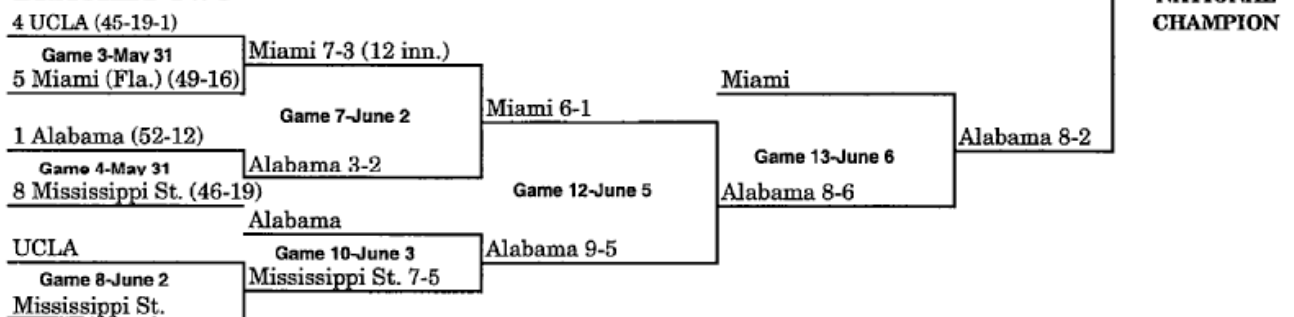

1994 BRACKET (JUNE 3-JUNE 11)

BRACKET ONE

BRACKET TWO

1995 BRACKET (JUNE 2-JUNE 10)

BRACKET ONE

BRACKET TWO

1996 BRACKET (MAY 31-JUNE 8)

BRACKET ONE

BRACKET TWO

1997 BRACKET (MAY 30-JUNE 7)

BRACKET ONE

BRACKET TWO

1998 BRACKET (MAY 29-JUNE 6)

BRACKET ONE

BRACKET TWO

Note: Beginning in 1999, the Division I Baseball Committee selected the eight national seeds at the beginning of the championship. Number before team names are national seed numbers only.