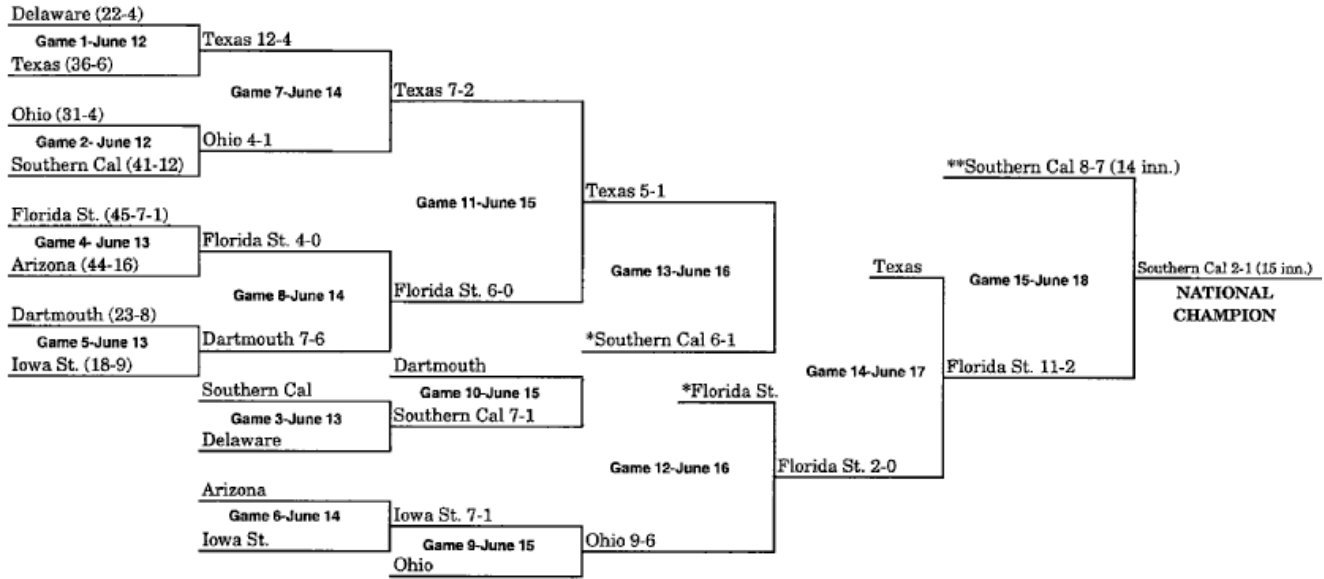

1966 BRACKET (JUNE 13-JUNE 18)

***When three teams remain after Game 13, a drawing determines which team receives a bye to the championship game.*

1967 BRACKET (JUNE 12-JUNE 18)

***When three teams remain after Game 13, a drawing determines which team receives a bye to the championship game.*

1968 BRACKET (JUNE 10-JUNE 15)

*Pairing adjusted for Games 12 and 13 to match teams which have not played previously, or have not played since first round.

1969 BRACKET (JUNE 13-JUNE 20)

*Pairings adjusted for Games 12 and 13 to match teams which have not played previously, or have not played since first round.

**When three teams remain after Game 13, a drawing determines which team receives a bye to the championship game.

1970 BRACKET (JUNE 12-JUNE 18)

*Pairings adjusted for Games 12 and 13 to match teams which have not played previously, or have not played since first round.
 **When three teams remain after Game 13, a drawing determines which team receives a bye to the championship game.