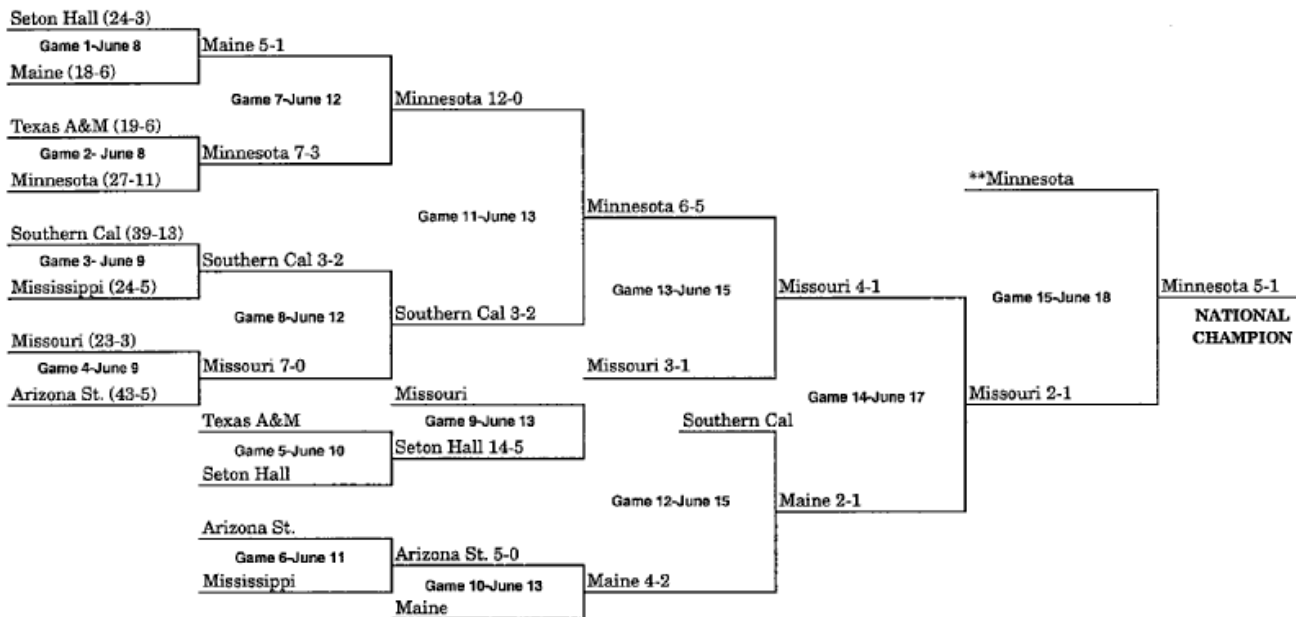

1956 BRACKET (JUNE 9-JUNE 14)

1957 BRACKET (JUNE 8-JUNE 12)

1958 BRACKET (JUNE 13-JUNE 19)

1959 BRACKET (JUNE 12-JUNE 18)

***When three teams remain after Game 13, a drawing determines which team receives a bye to the championship game.*

1960 BRACKET (JUNE 13-JUNE 20)

1961 BRACKET (JUNE 9-JUNE 15)

1962 BRACKET (JUNE 11-JUNE 16)

** When three teams remain after Game 13, a drawing determines which team receives a bye to the championship game.

1963 BRACKET (JUNE 10-JUNE 16)

1964 BRACKET (JUNE 8-JUNE 18)

**When three teams remain after Game 13, a drawing determines which team receives a bye to the championship game.

1965 BRACKET (JUNE 7-JUNE 12)