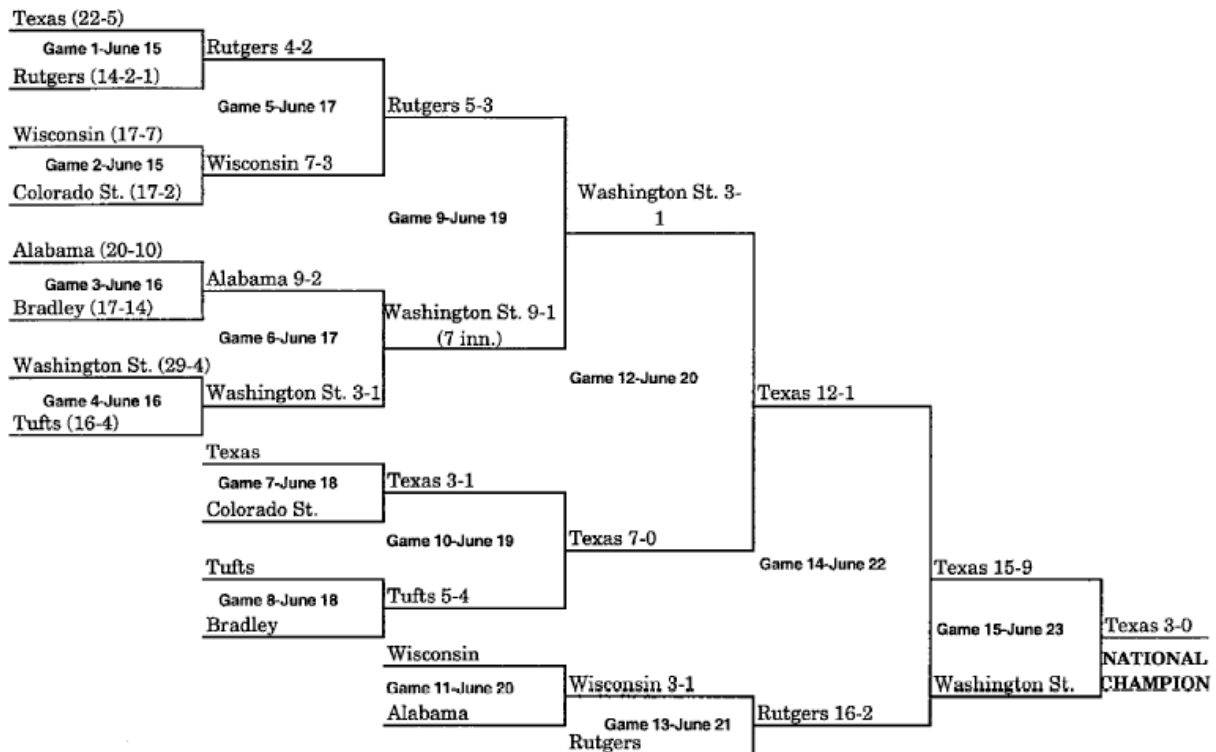

1947 BRACKET (JUNE 27-JUNE 28) (KALAMAZOO, MI – BEST OF THREE)

1948 BRACKET (JUNE 25-JUNE 26) (KALAMAZOO, MI – BEST OF THREE)

1949 BRACKET (JUNE 22-JUNE 25) (WICHITA, KS)

1950 BRACKET (JUNE 15-JUNE 23)

1951 BRACKET (JUNE 13-JUNE 17)

1952 BRACKET (JUNE 12-JUNE 17)

1953 BRACKET (JUNE 11-JUNE 16)

**When three teams remain after Game 13, a drawing determines which team receives a bye to the championship game

1954 BRACKET (JUNE 10-JUNE 16)