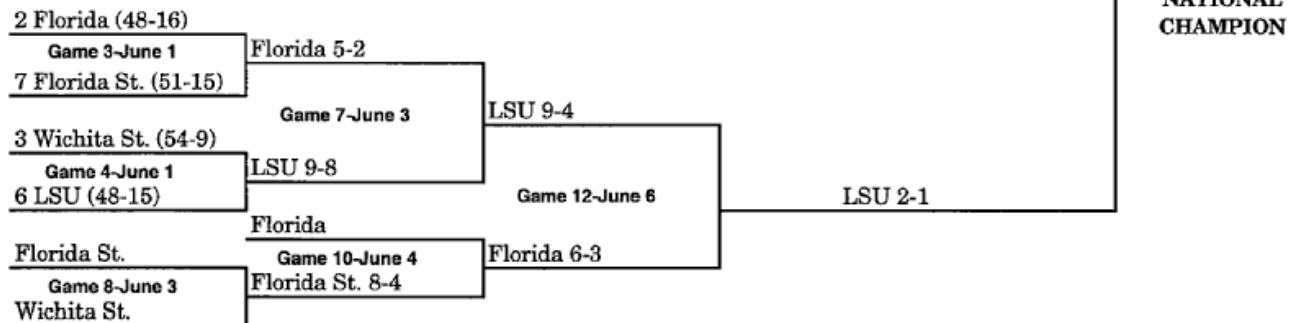

1994 BRACKET (JUNE 3-JUNE 11)

BRACKET ONE

BRACKET TWO

1995 BRACKET (JUNE 2-JUNE 10)

BRACKET ONE

BRACKET TWO

1996 BRACKET (MAY 31-JUNE 8)

BRACKET ONE

BRACKET TWO

1997 BRACKET (MAY 30-JUNE 7)

BRACKET ONE

BRACKET TWO

1998 BRACKET (MAY 29-JUNE 6)

BRACKET ONE

BRACKET TWO

Note: Beginning in 1999, the Division I Baseball Committee selected the eight national seeds at the beginning of the championship. Number before team names are national seed numbers only.