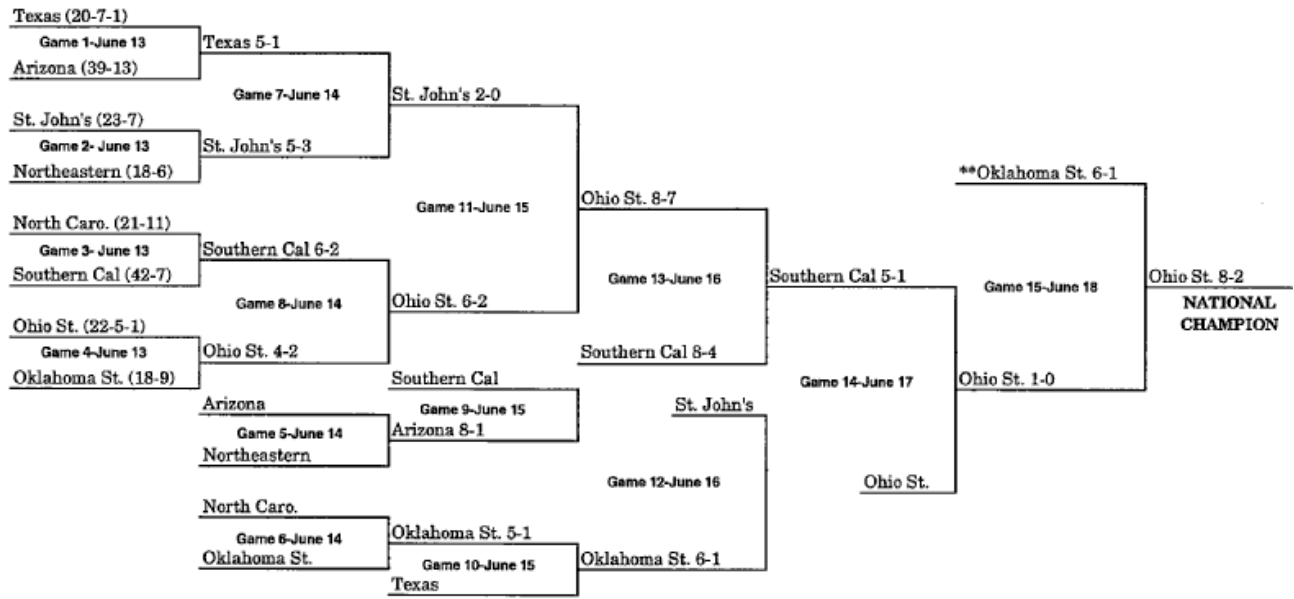

1956 BRACKET (JUNE 9-JUNE 14)

1957 BRACKET (JUNE 8-JUNE 12)

1958 BRACKET (JUNE 13-JUNE 19)

1959 BRACKET (JUNE 12-JUNE 18)

***When three teams remain after Game 13, a drawing determines which team receives a bye to the championship game.*

1960 BRACKET (JUNE 13-JUNE 20)

1961 BRACKET (JUNE 9-JUNE 15)

1962 BRACKET (JUNE 11-JUNE 16)

** When three teams remain after Game 13, a drawing determines which team receives a bye to the championship game.

1963 BRACKET (JUNE 10-JUNE 16)

1964 BRACKET (JUNE 8-JUNE 18)

**When three teams remain after Game 13, a drawing determines which team receives a bye to the championship game.

1965 BRACKET (JUNE 7-JUNE 12)

1966 BRACKET (JUNE 13-JUNE 18)

***When three teams remain after Game 13, a drawing determines which team receives a bye to the championship game.*

1967 BRACKET (JUNE 12-JUNE 18)

***When three teams remain after Game 13, a drawing determines which team receives a bye to the championship game.*