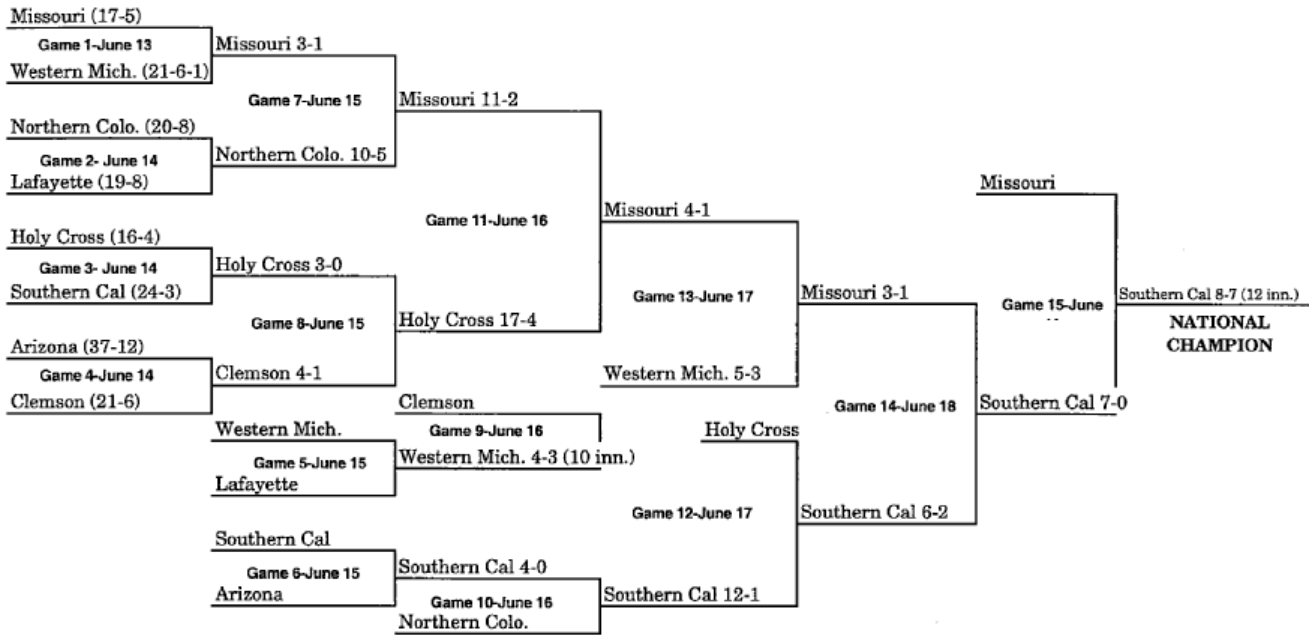

1947 BRACKET (JUNE 27-JUNE 28) (KALAMAZOO, MI – BEST OF THREE)

1948 BRACKET (JUNE 25-JUNE 26) (KALAMAZOO, MI – BEST OF THREE)

1949 BRACKET (JUNE 22-JUNE 25) (WICHITA, KS)

1950 BRACKET (JUNE 15-JUNE 23)

1951 BRACKET (JUNE 13-JUNE 17)

1952 BRACKET (JUNE 12-JUNE 17)

1953 BRACKET (JUNE 11-JUNE 16)

**When three teams remain after Game 13, a drawing determines which team receives a bye to the championship game

1954 BRACKET (JUNE 10-JUNE 16)

***When three teams remain after Game 13, a drawing determines which team receives a bye to the championship game.*

1955 BRACKET (JUNE 10-JUNE 16)

***When three teams remain after Game 13, a drawing determines which team receives a bye to the championship game.*

1956 BRACKET (JUNE 9-JUNE 14)

1957 BRACKET (JUNE 8-JUNE 12)

1958 BRACKET (JUNE 13-JUNE 19)

1959 BRACKET (JUNE 12-JUNE 18)

***When three teams remain after Game 13, a drawing determines which team receives a bye to the championship game.*