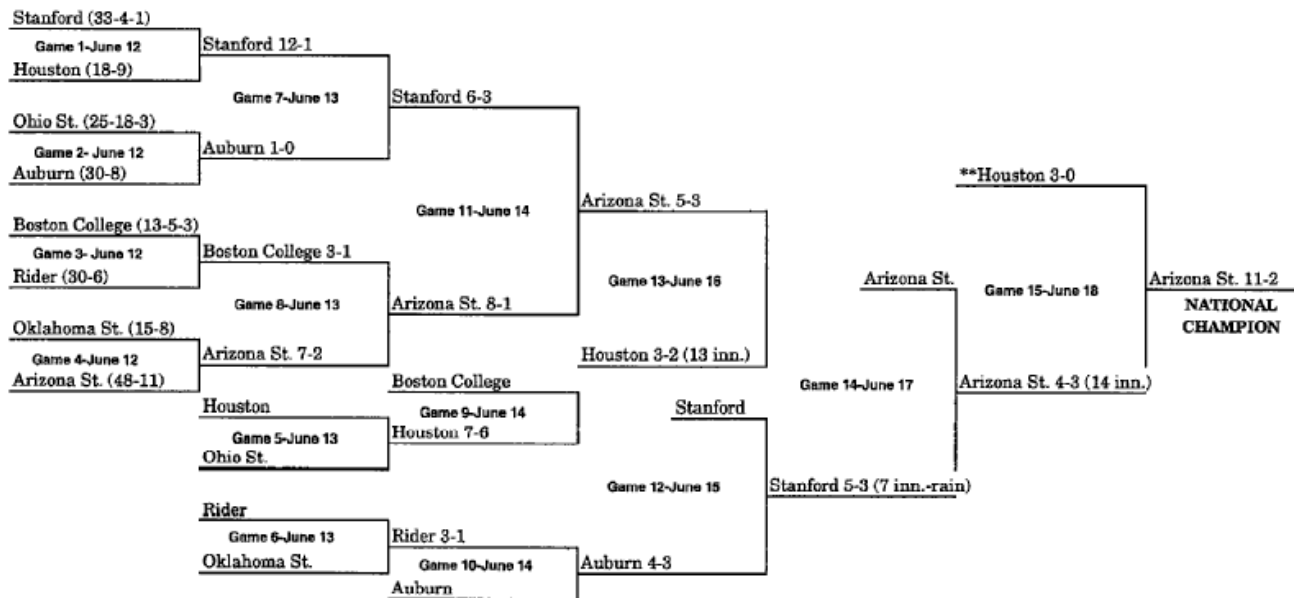

1960 BRACKET (JUNE 13-JUNE 20)

1961 BRACKET (JUNE 9-JUNE 15)

1962 BRACKET (JUNE 11-JUNE 16)

** When three teams remain after Game 13, a drawing determines which team receives a bye to the championship game.

1963 BRACKET (JUNE 10-JUNE 16)

1964 BRACKET (JUNE 8-JUNE 18)

**When three teams remain after Game 13, a drawing determines which team receives a bye to the championship game.

1965 BRACKET (JUNE 7-JUNE 12)

1966 BRACKET (JUNE 13-JUNE 18)

***When three teams remain after Game 13, a drawing determines which team receives a bye to the championship game.*

1967 BRACKET (JUNE 12-JUNE 18)

***When three teams remain after Game 13, a drawing determines which team receives a bye to the championship game.*