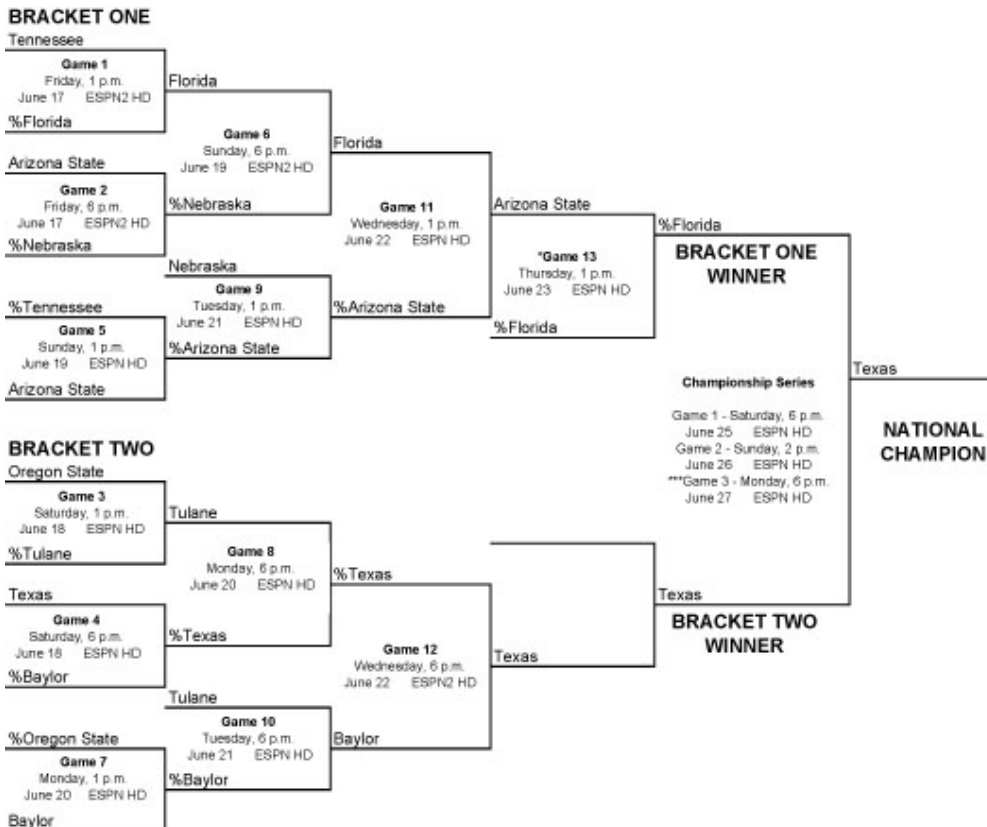

2005 BRACKET (JUNE 17- JUNE 26)