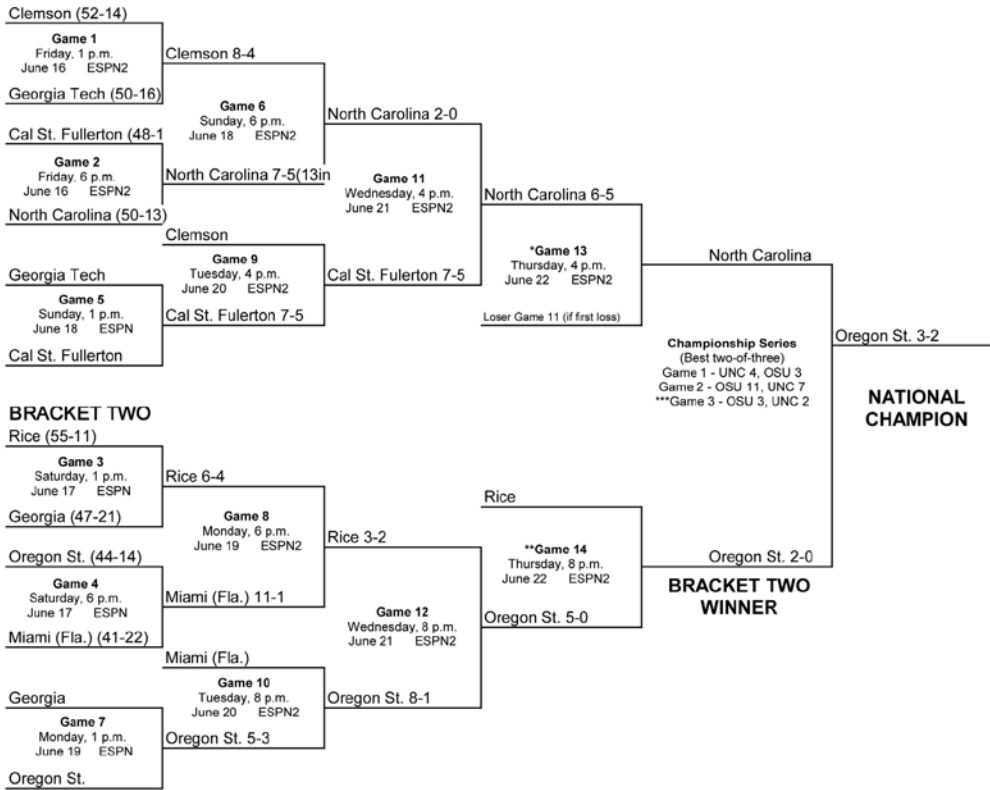

2004 BRACKET (JUNE 18-JUNE 27)

2005 BRACKET (JUNE 17- JUNE 26)

2006 BRACKET (JUNE 16- JUNE 26)

BRACKET ONE

2007 BRACKET (JUNE 15- JUNE 24)

BRACKET ONE

2008 BRACKET (JUNE 14- JUNE 25)

BRACKET ONE