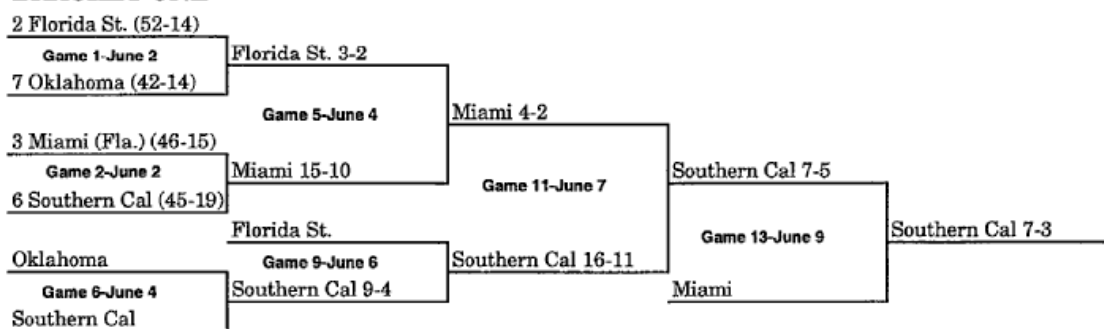

1994 BRACKET (JUNE 3-JUNE 11)

BRACKET ONE

BRACKET TWO

1995 BRACKET (JUNE 2-JUNE 10)

BRACKET ONE

BRACKET TWO

1996 BRACKET (MAY 31-JUNE 8)

BRACKET ONE

BRACKET TWO

1997 BRACKET (MAY 30-JUNE 7)

BRACKET ONE

BRACKET TWO

1998 BRACKET (MAY 29-JUNE 6)

BRACKET ONE

BRACKET TWO

Note: Beginning in 1999, the Division I Baseball Committee selected the eight national seeds at the beginning of the championship. Number before team names are national seed numbers only.