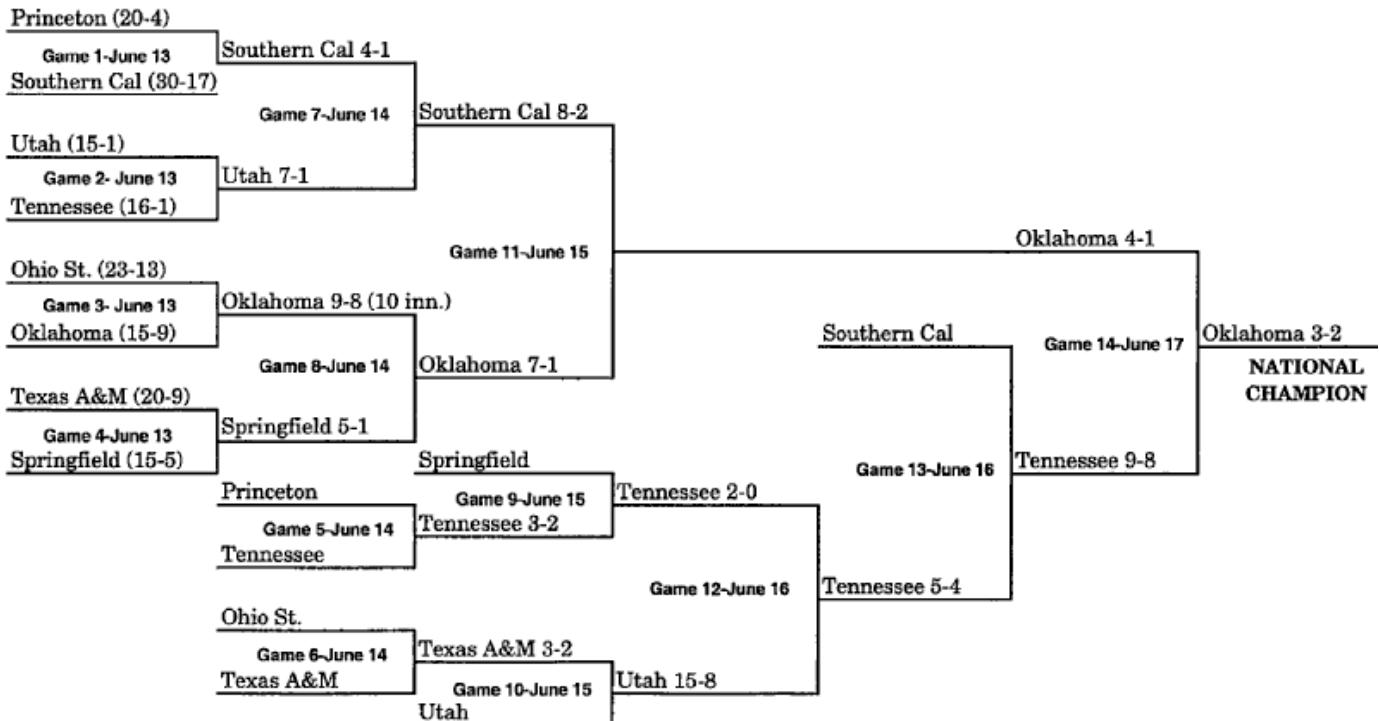

1947 BRACKET (JUNE 27-JUNE 28) (KALAMAZOO, MI – BEST OF THREE)

1948 BRACKET (JUNE 25-JUNE 26) (KALAMAZOO, MI – BEST OF THREE)

1949 BRACKET (JUNE 22-JUNE 25) (WICHITA, KS)

1950 BRACKET (JUNE 15-JUNE 23)

1951 BRACKET (JUNE 13-JUNE 17)

1952 BRACKET (JUNE 12-JUNE 17)

1953 BRACKET (JUNE 11-JUNE 16)

**When three teams remain after Game 13, a drawing determines which team receives a bye to the championship game

1954 BRACKET (JUNE 10-JUNE 16)