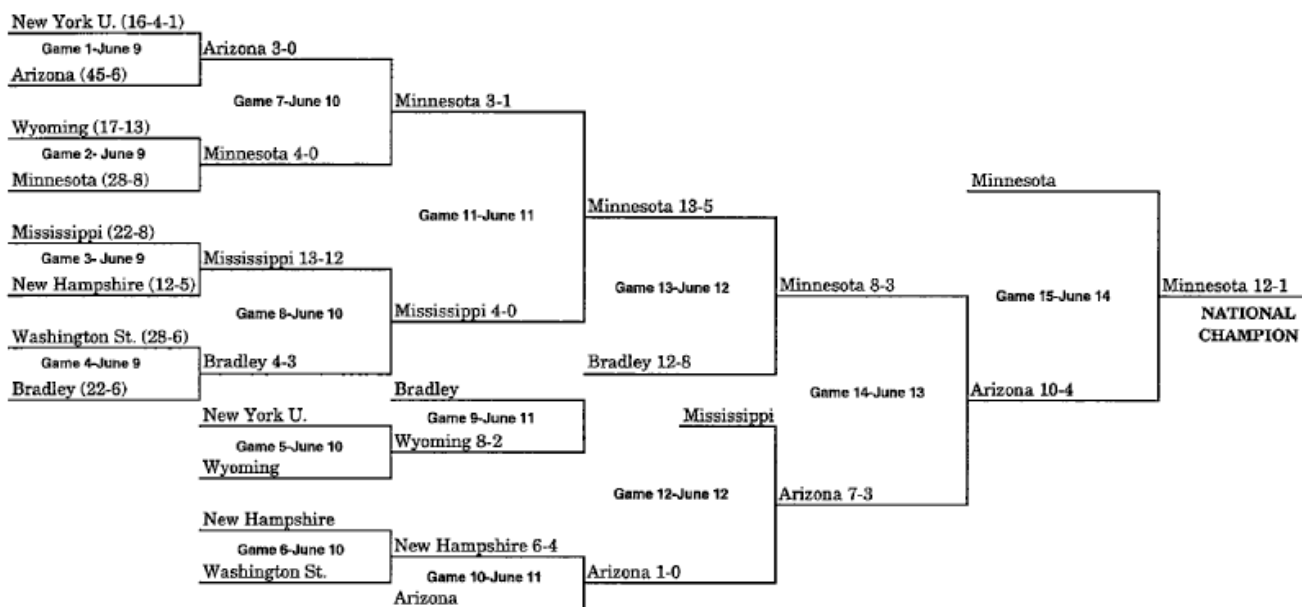

1947 BRACKET (JUNE 27-JUNE 28) (KALAMAZOO, MI – BEST OF THREE)

1948 BRACKET (JUNE 25-JUNE 26) (KALAMAZOO, MI – BEST OF THREE)

1949 BRACKET (JUNE 22-JUNE 25) (WICHITA, KS)

1950 BRACKET (JUNE 15-JUNE 23)

1951 BRACKET (JUNE 13-JUNE 17)

1952 BRACKET (JUNE 12-JUNE 17)

1953 BRACKET (JUNE 11-JUNE 16)

**When three teams remain after Game 13, a drawing determines which team receives a bye to the championship game

1954 BRACKET (JUNE 10-JUNE 16)

***When three teams remain after Game 13, a drawing determines which team receives a bye to the championship game.*

1955 BRACKET (JUNE 10-JUNE 16)

***When three teams remain after Game 13, a drawing determines which team receives a bye to the championship game.*

1956 BRACKET (JUNE 9-JUNE 14)

1957 BRACKET (JUNE 8-JUNE 12)

1958 BRACKET (JUNE 13-JUNE 19)

1959 BRACKET (JUNE 12-JUNE 18)

***When three teams remain after Game 13, a drawing determines which team receives a bye to the championship game.*