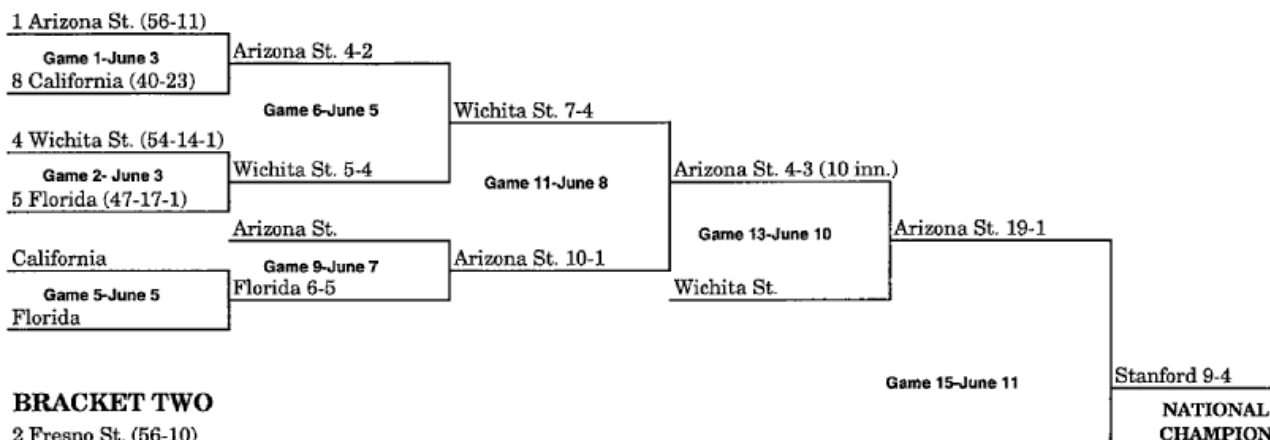

1984 BRACKET (JUNE 1-JUNE 10)

*Pairings adjusted for Games 12 and 13 to match teams which have not played previously, or have not played since first round.

1985 BRACKET (MAY 31-JUNE 11)

*Pairings adjusted for Games 12 and 13 to match teams which have not played previously, or have not played since first round.

1986 BRACKET (MAY 30-JUNE 9)

*Pairings adjusted for Games 12 and 13 to match teams which have not played previously, or have not played since first round.

1987 BRACKET (MAY 29-JUNE 7)

*Pairings adjusted for Games 12 and 13 to match teams which have not played previously, or have not played since first round.

1988 BRACKET (JUNE 3-JUNE 11)

BRACKET ONE

BRACKET TWO

1989 BRACKET (JUNE 2-JUNE 10)

BRACKET ONE

BRACKET TWO

1990 BRACKET (JUNE 1-JUNE 9)

BRACKET ONE