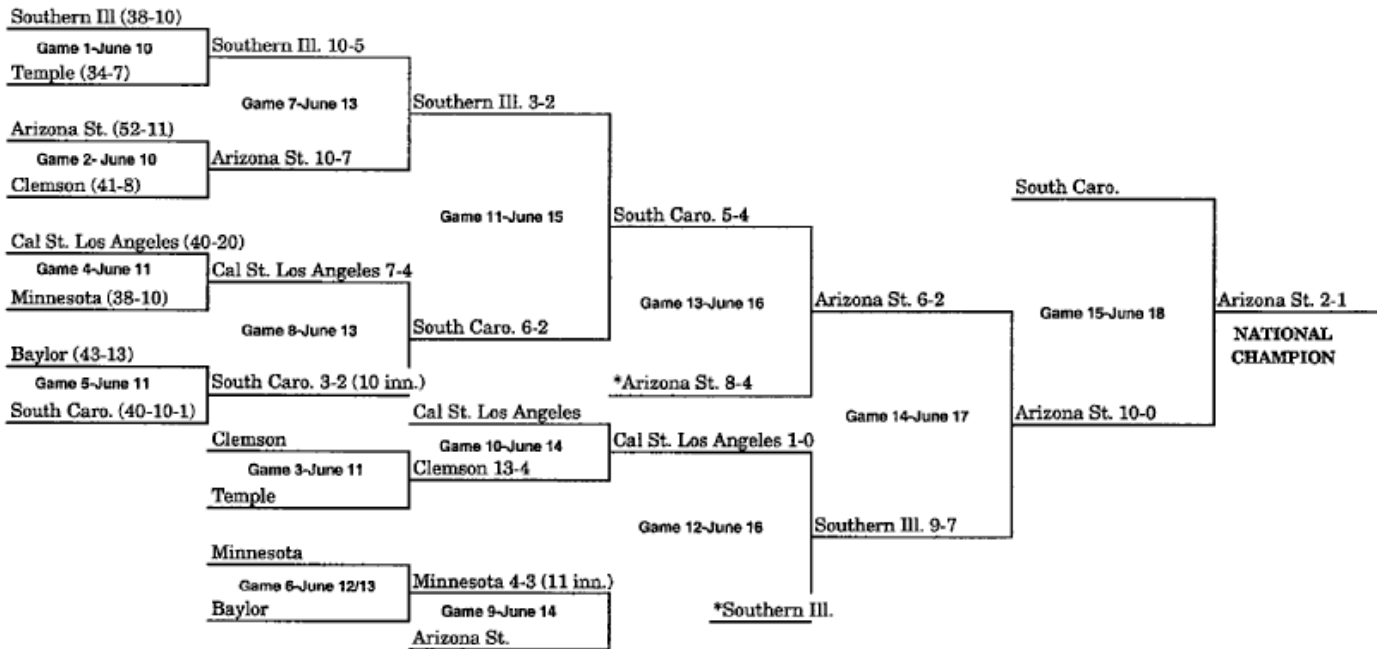

1975 BRACKET (JUNE 6-JUNE 14)

*Pairings adjusted for Games 12 and 13 to match teams which have not played previously, or have not played since first round.

**When three teams remain after Game 13, a drawing determines which team receives a bye to the championship game.

1976 BRACKET (JUNE 11-JUNE 19)

*Pairing adjusted for Games 12 and 13 to match teams which have not played previously, or have not played since first round.

1977 BRACKET (JUNE 10-JUNE 18)

*Pairing adjusted for Games 12 and 13 to match teams which have not played previously, or have not played since first round.