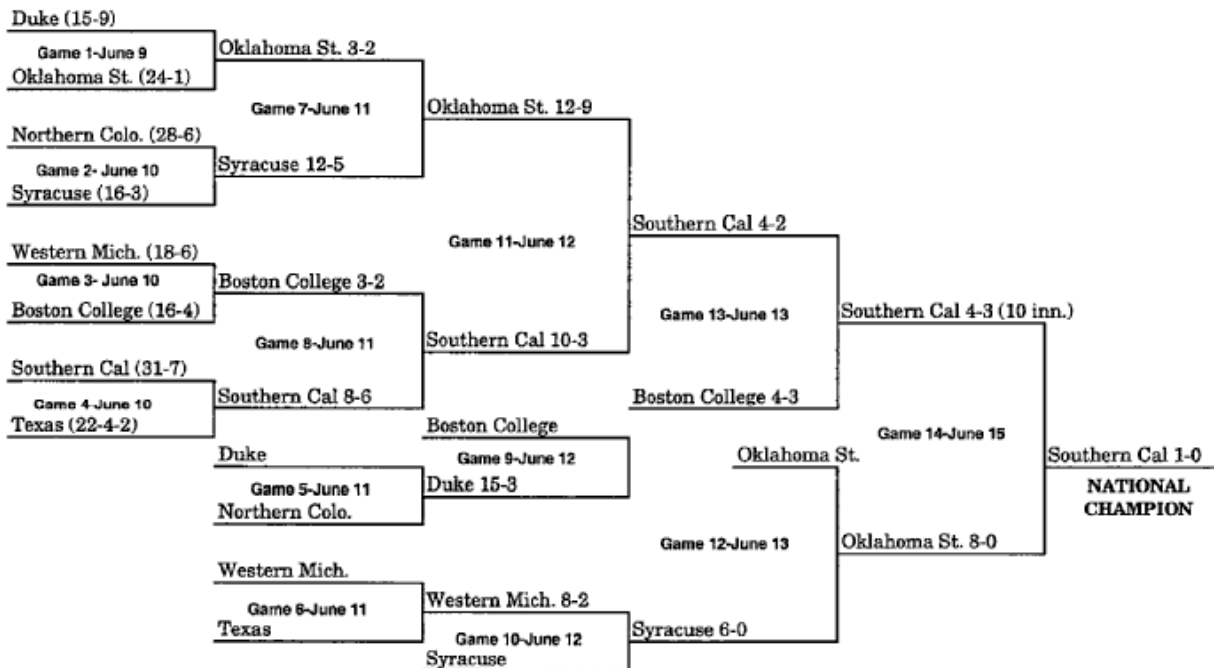

***When three teams remain after Game 13, a drawing determines which team receives a bye to the championship game.*

1955 BRACKET (JUNE 10-JUNE 16)

***When three teams remain after Game 13, a drawing determines which team receives a bye to the championship game.*

1956 BRACKET (JUNE 9-JUNE 14)

1957 BRACKET (JUNE 8-JUNE 12)

1958 BRACKET (JUNE 13-JUNE 19)

1959 BRACKET (JUNE 12-JUNE 18)

***When three teams remain after Game 13, a drawing determines which team receives a bye to the championship game.*

1960 BRACKET (JUNE 13-JUNE 20)

1961 BRACKET (JUNE 9-JUNE 15)

1962 BRACKET (JUNE 11-JUNE 16)

** When three teams remain after Game 13, a drawing determines which team receives a bye to the championship game.