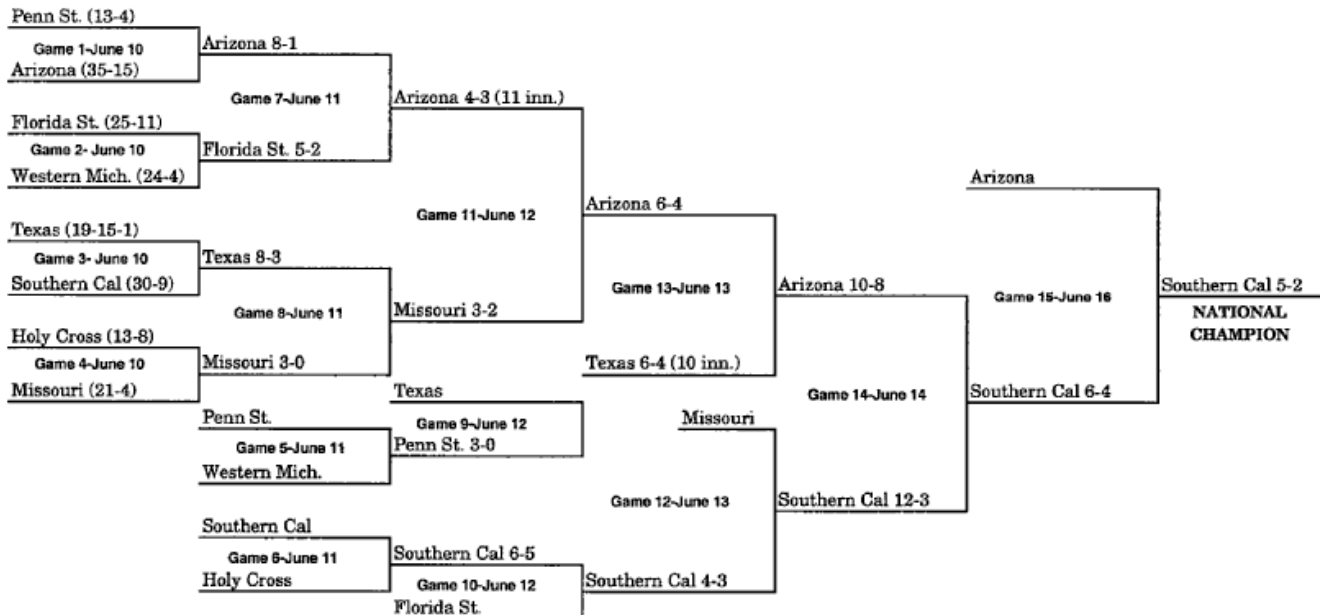

1956 BRACKET (JUNE 9-JUNE 14)

1957 BRACKET (JUNE 8-JUNE 12)

1958 BRACKET (JUNE 13-JUNE 19)

1959 BRACKET (JUNE 12-JUNE 18)

***When three teams remain after Game 13, a drawing determines which team receives a bye to the championship game.*

1960 BRACKET (JUNE 13-JUNE 20)

1961 BRACKET (JUNE 9-JUNE 15)

1962 BRACKET (JUNE 11-JUNE 16)

** When three teams remain after Game 13, a drawing determines which team receives a bye to the championship game.

1963 BRACKET (JUNE 10-JUNE 16)

1964 BRACKET (JUNE 8-JUNE 18)

**When three teams remain after Game 13, a drawing determines which team receives a bye to the championship game.

1965 BRACKET (JUNE 7-JUNE 12)