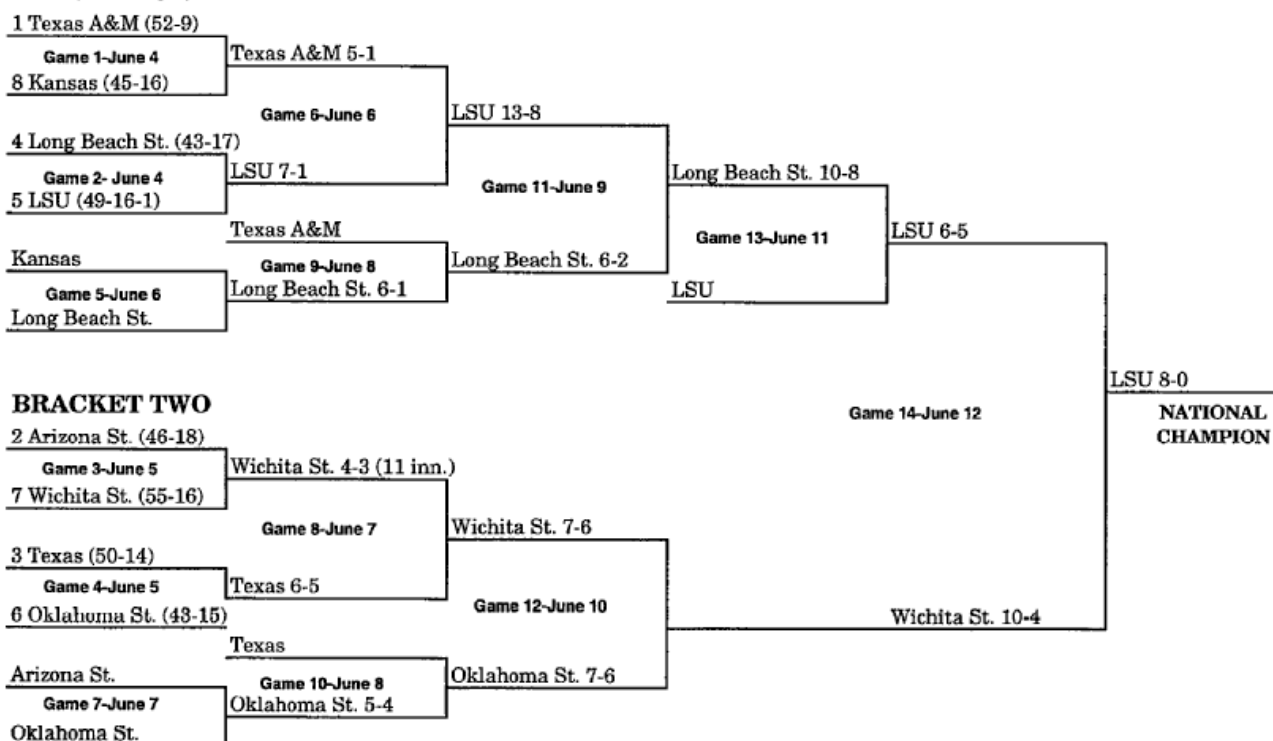

1993 BRACKET (JUNE 4-JUNE 12)

BRACKET ONE