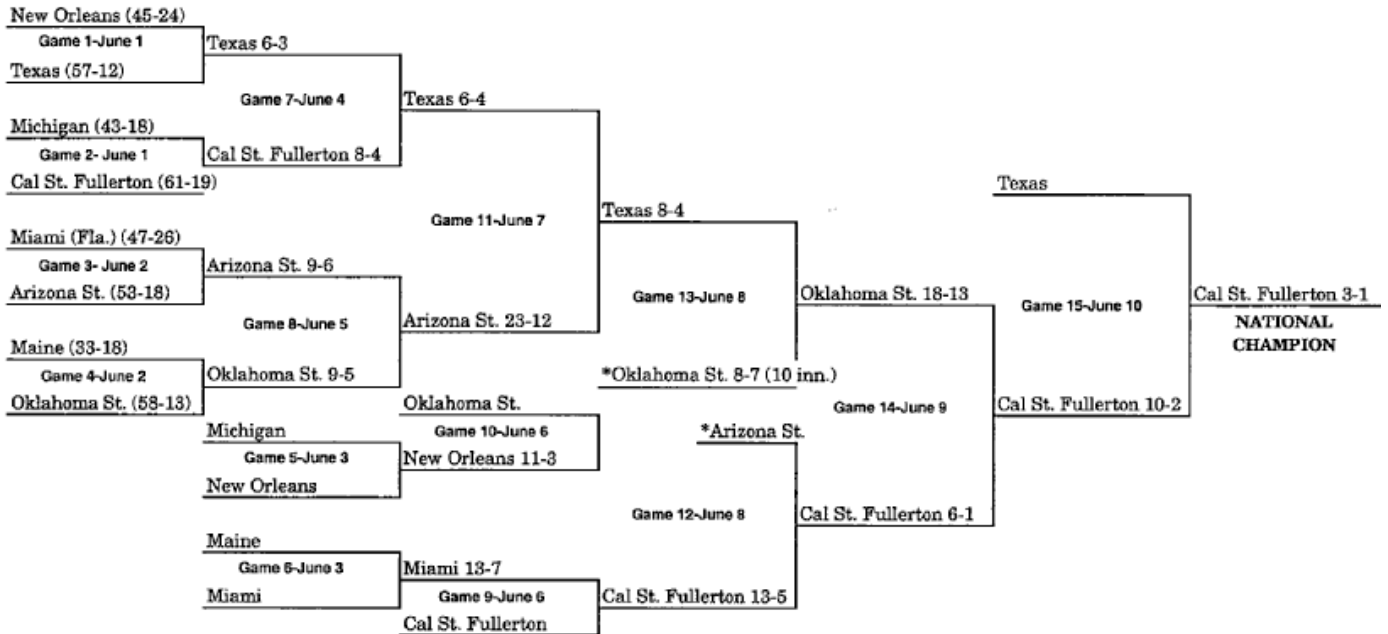

1984 BRACKET (JUNE 1-JUNE 10)

*Pairings adjusted for Games 12 and 13 to match teams which have not played previously, or have not played since first round.