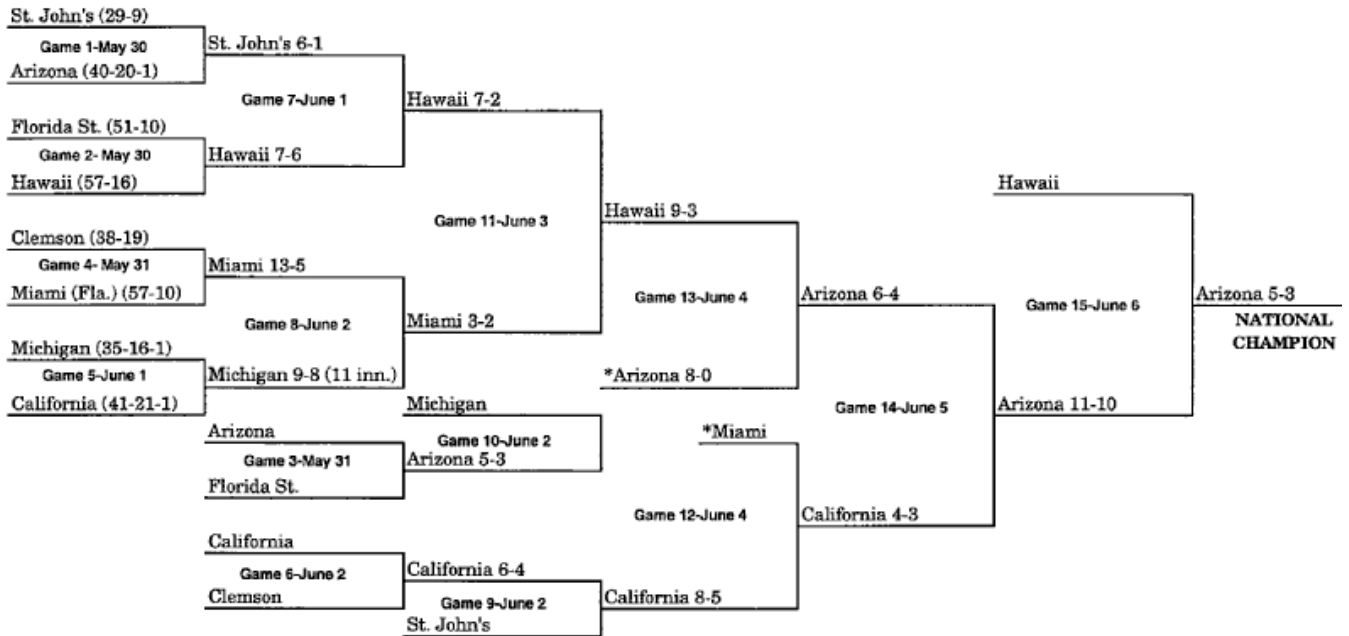

1976 BRACKET (JUNE 11-JUNE 19)

*Pairing adjusted for Games 12 and 13 to match teams which have not played previously, or have not played since first round.

1977 BRACKET (JUNE 10-JUNE 18)

*Pairing adjusted for Games 12 and 13 to match teams which have not played previously, or have not played since first round.

1978 BRACKET (JUNE 2-JUNE 8)

*Pairings adjusted for Games 12 and 13 to match teams which have not played previously, or have not played since first round.

1979 BRACKET (JUNE 1-JUNE 8)

*Pairings adjusted for Games 12 and 13 to match teams which have not played previously, or have not played since first round.

1980 BRACKET (MAY 30-JUNE 6)

*Pairings adjusted for Games 12 and 13 to match teams which have not played previously, or have not played since first round.

1981 BRACKET (MAY 30-JUNE 8)

*Pairings adjusted for Games 12 and 13 to match teams which have not played previously, or have not played since first round.