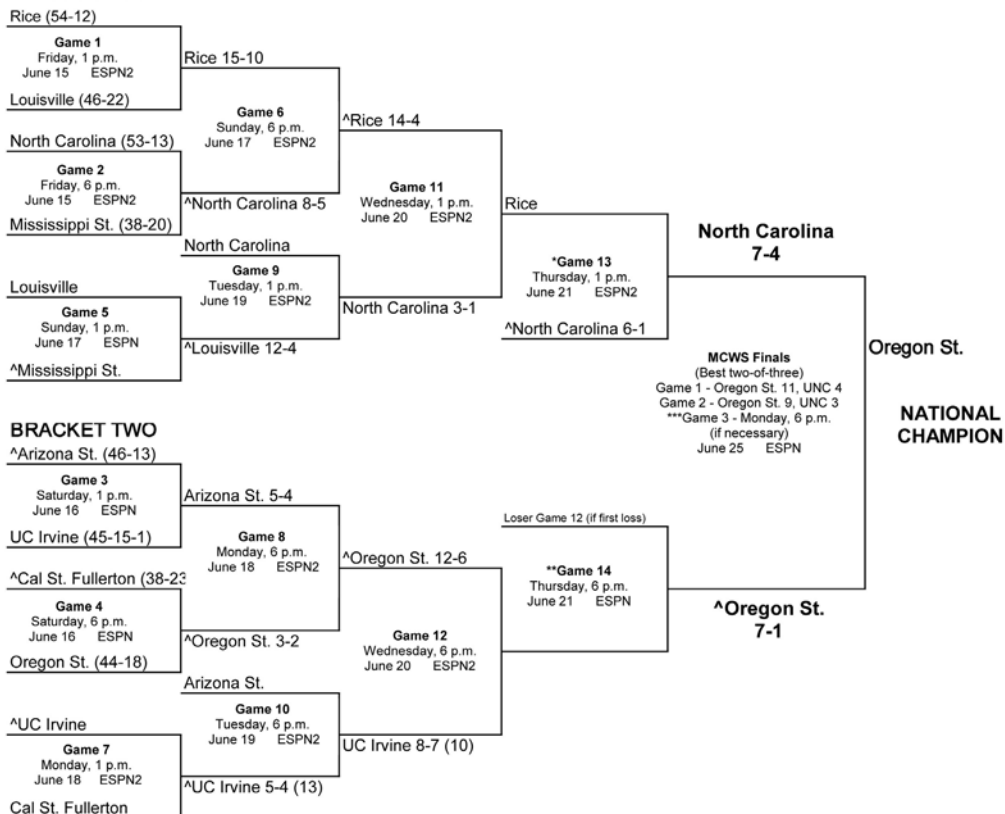

2004 BRACKET (JUNE 18-JUNE 27)

2005 BRACKET (JUNE 17- JUNE 26)

2006 BRACKET (JUNE 16- JUNE 26)

BRACKET ONE

2007 BRACKET (JUNE 15- JUNE 24)

BRACKET ONE

2008 BRACKET (JUNE 14- JUNE 25)

BRACKET ONE