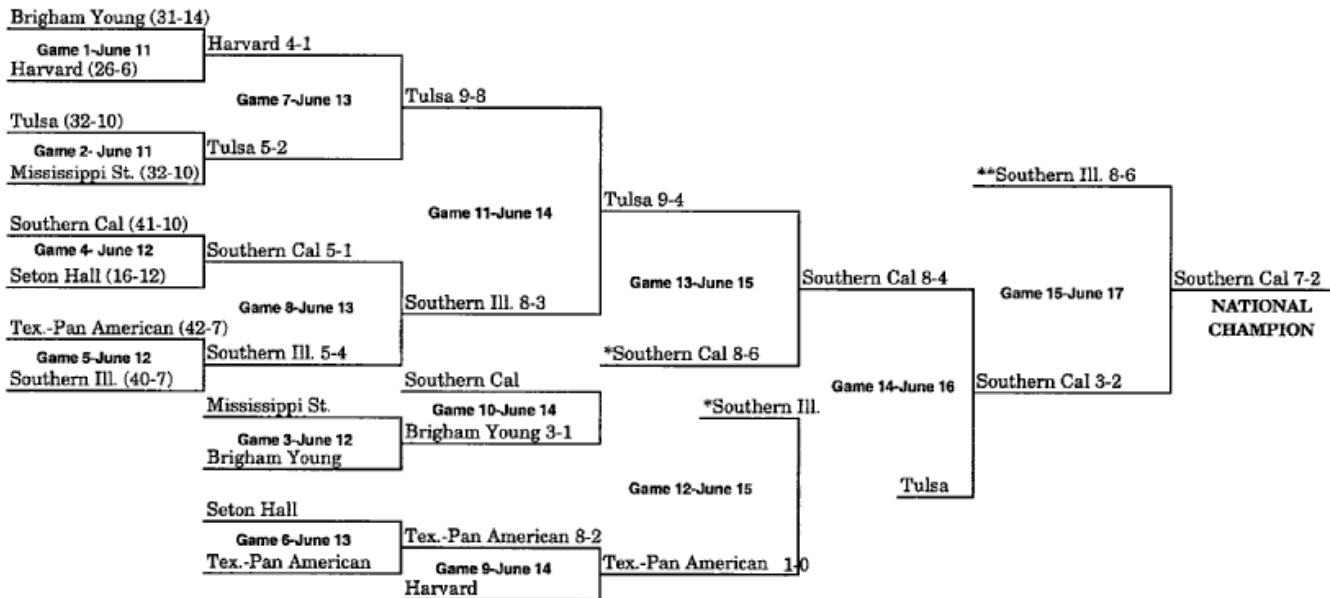

1971 BRACKET (JUNE 11-JUNE 17)

*Pairings adjusted for Games 12 and 13 to match teams which have not played previously, or have not played since first round.
**When three teams remain after Game 13, a drawing determines which team receives a bye to the championship game.