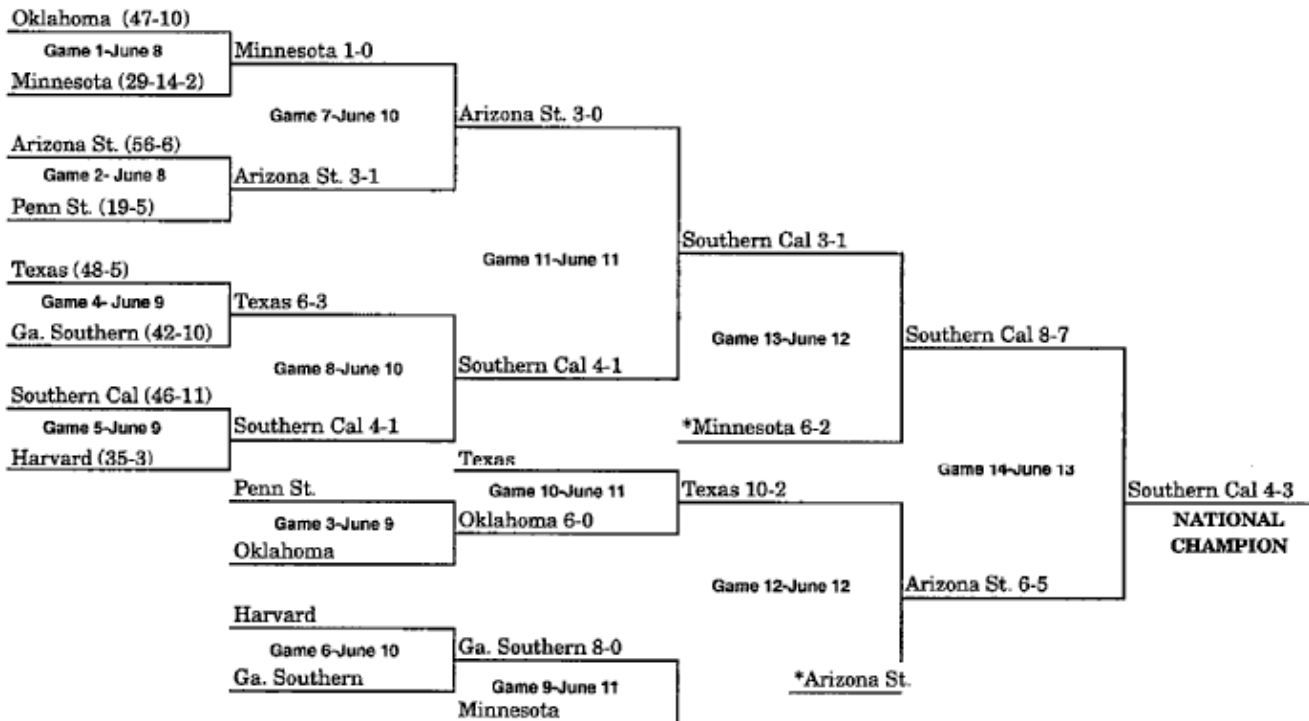

1973 BRACKET (JUNE 8-JUNE 13)

*Pairings adjusted for Games 12 and 13 to match teams which have not played previously, or have not played since first round.