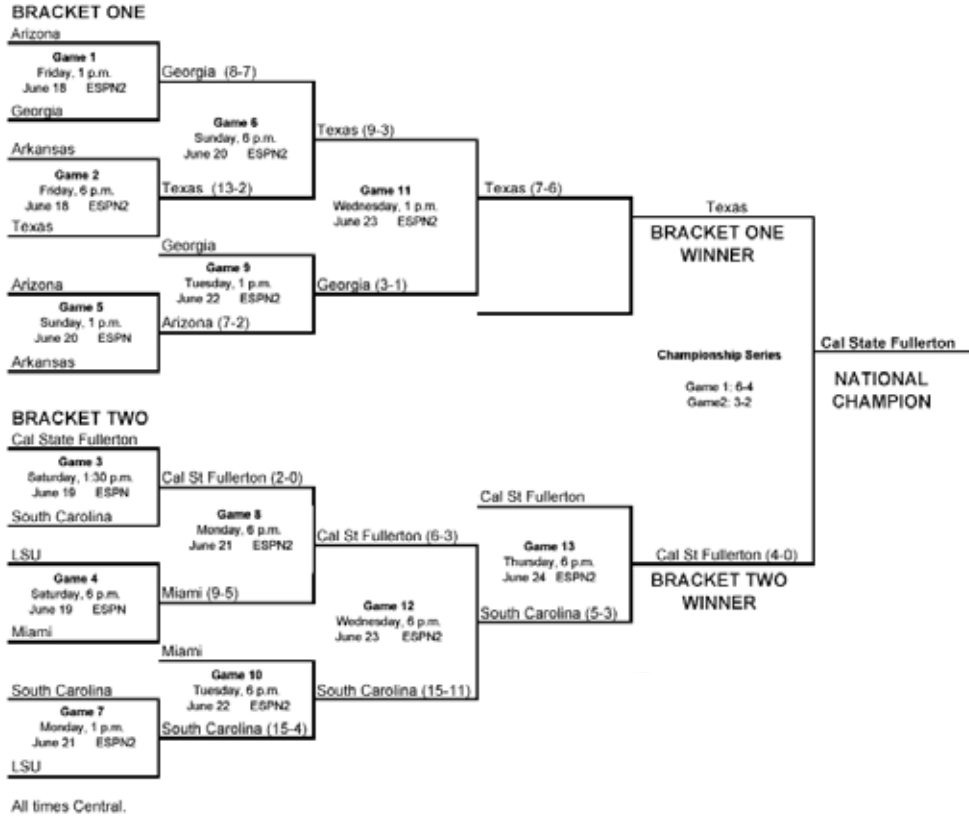

2004 BRACKET (JUNE 18-JUNE 27)