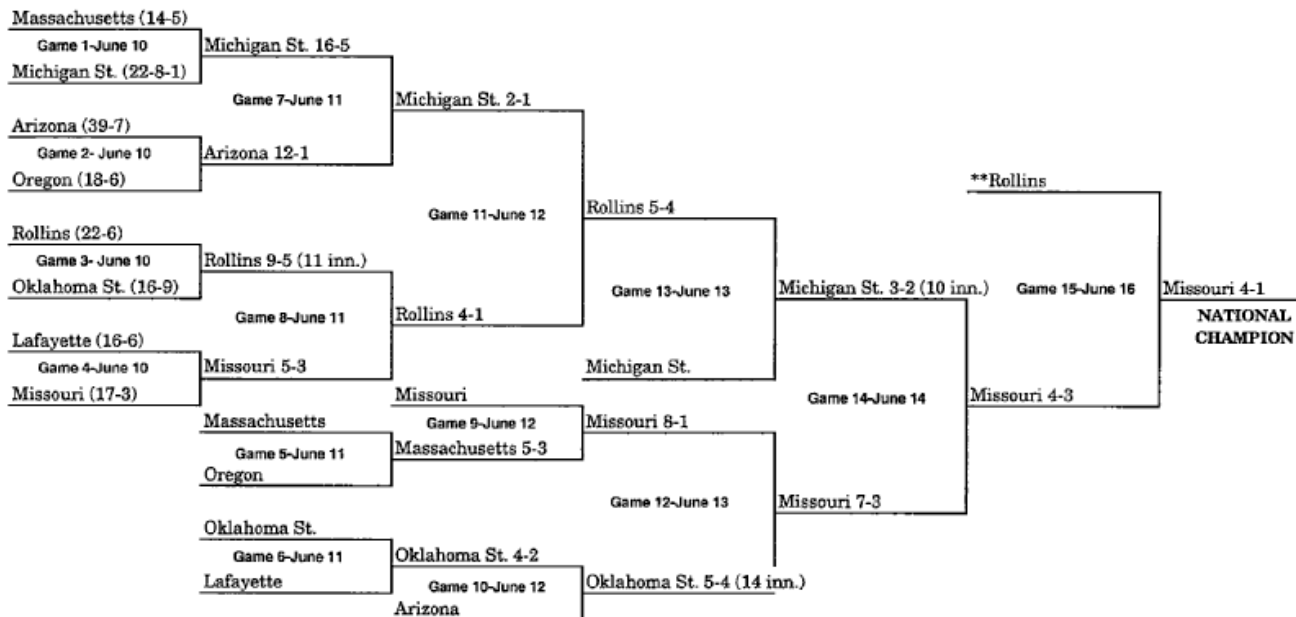

1947 BRACKET (JUNE 27-JUNE 28) (KALAMAZOO, MI – BEST OF THREE)

1948 BRACKET (JUNE 25-JUNE 26) (KALAMAZOO, MI – BEST OF THREE)

1949 BRACKET (JUNE 22-JUNE 25) (WICHITA, KS)

1950 BRACKET (JUNE 15-JUNE 23)

1951 BRACKET (JUNE 13-JUNE 17)

1952 BRACKET (JUNE 12-JUNE 17)

1953 BRACKET (JUNE 11-JUNE 16)

**When three teams remain after Game 13, a drawing determines which team receives a bye to the championship game

1954 BRACKET (JUNE 10-JUNE 16)

***When three teams remain after Game 13, a drawing determines which team receives a bye to the championship game.*

1955 BRACKET (JUNE 10-JUNE 16)

***When three teams remain after Game 13, a drawing determines which team receives a bye to the championship game.*

1956 BRACKET (JUNE 9-JUNE 14)

1957 BRACKET (JUNE 8-JUNE 12)

1958 BRACKET (JUNE 13-JUNE 19)

1959 BRACKET (JUNE 12-JUNE 18)

***When three teams remain after Game 13, a drawing determines which team receives a bye to the championship game.*