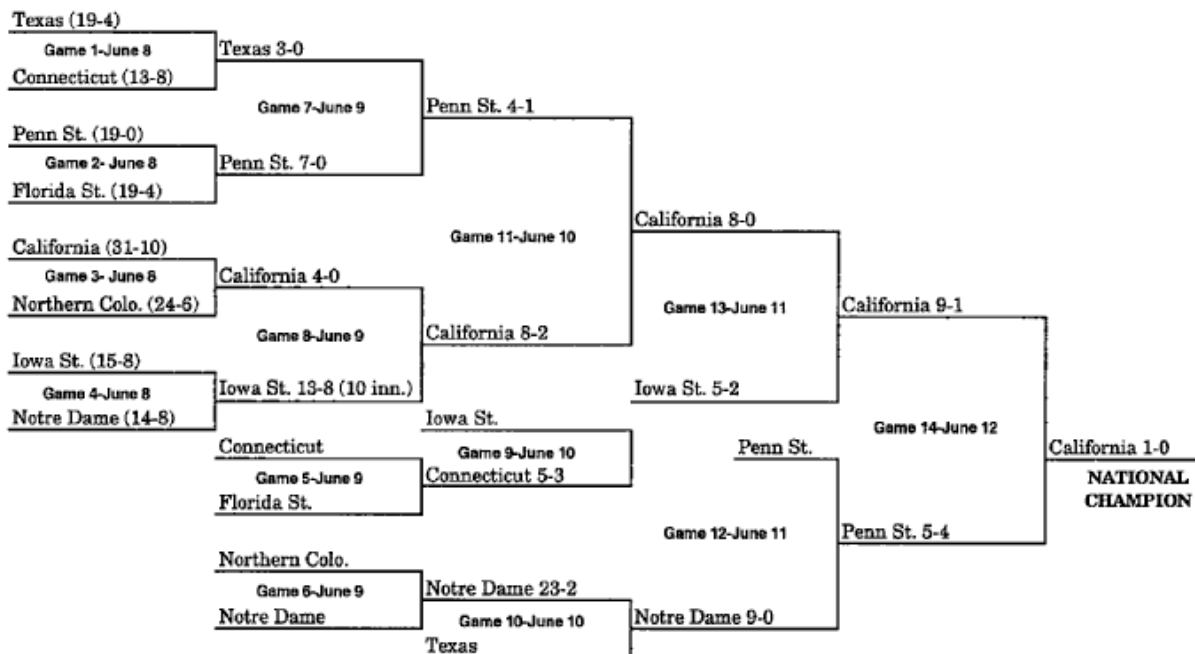

1947 BRACKET (JUNE 27-JUNE 28) (KALAMAZOO, MI – BEST OF THREE)

1948 BRACKET (JUNE 25-JUNE 26) (KALAMAZOO, MI – BEST OF THREE)

1949 BRACKET (JUNE 22-JUNE 25) (WICHITA, KS)

1950 BRACKET (JUNE 15-JUNE 23)

1951 BRACKET (JUNE 13-JUNE 17)

1952 BRACKET (JUNE 12-JUNE 17)

1953 BRACKET (JUNE 11-JUNE 16)

**When three teams remain after Game 13, a drawing determines which team receives a bye to the championship game

1954 BRACKET (JUNE 10-JUNE 16)

***When three teams remain after Game 13, a drawing determines which team receives a bye to the championship game.*

1955 BRACKET (JUNE 10-JUNE 16)

***When three teams remain after Game 13, a drawing determines which team receives a bye to the championship game.*

1956 BRACKET (JUNE 9-JUNE 14)

1957 BRACKET (JUNE 8-JUNE 12)

1958 BRACKET (JUNE 13-JUNE 19)

1959 BRACKET (JUNE 12-JUNE 18)

***When three teams remain after Game 13, a drawing determines which team receives a bye to the championship game.*