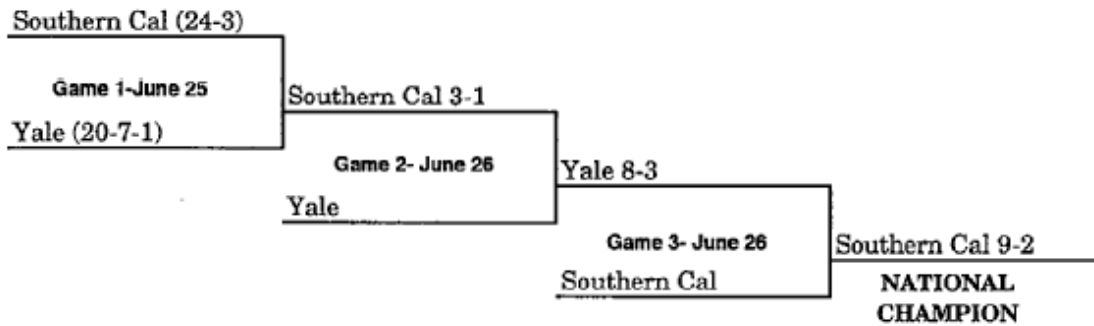

CWS BRACKETS

CWS Brackets 1947-2018.....2

CWS BRACKETS 1947-2018

Note: Won-lost records (listed in parenthesis after each team's name) include district/regional/super regional results and reflect that team's record entering the CWS.

1947 BRACKET (JUNE 27-JUNE 28) (KALAMAZOO, MI – BEST OF THREE)

1948 BRACKET (JUNE 25-JUNE 26) (KALAMAZOO, MI – BEST OF THREE)

1949 BRACKET (JUNE 22-JUNE 25) (WICHITA, KS)

1950 BRACKET (JUNE 15-JUNE 23)

1951 BRACKET (JUNE 13-JUNE 17)

1952 BRACKET (JUNE 12-JUNE 17)

1953 BRACKET (JUNE 11-JUNE 16)

**When three teams remain after Game 13, a drawing determines which team receives a bye to the championship game

1954 BRACKET (JUNE 10-JUNE 16)