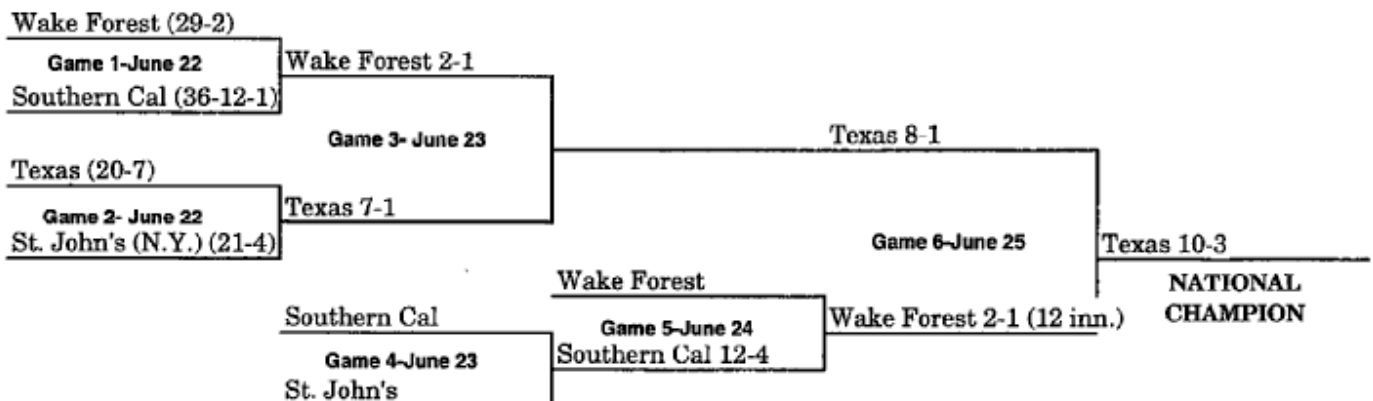

CWS BRACKETS

CWS Brackets 1947-2018.....2

CWS BRACKETS 1947-2018

Note: Won-lost records (listed in parenthesis after each team's name) include district/regional/super regional results and reflect that team's record entering the CWS.

1947 BRACKET (JUNE 27-JUNE 28) (KALAMAZOO, MI – BEST OF THREE)

1948 BRACKET (JUNE 25-JUNE 26) (KALAMAZOO, MI – BEST OF THREE)

1949 BRACKET (JUNE 22-JUNE 25) (WICHITA, KS)

1950 BRACKET (JUNE 15-JUNE 23)

1951 BRACKET (JUNE 13-JUNE 17)

1952 BRACKET (JUNE 12-JUNE 17)

1953 BRACKET (JUNE 11-JUNE 16)

**When three teams remain after Game 13, a drawing determines which team receives a bye to the championship game

1954 BRACKET (JUNE 10-JUNE 16)