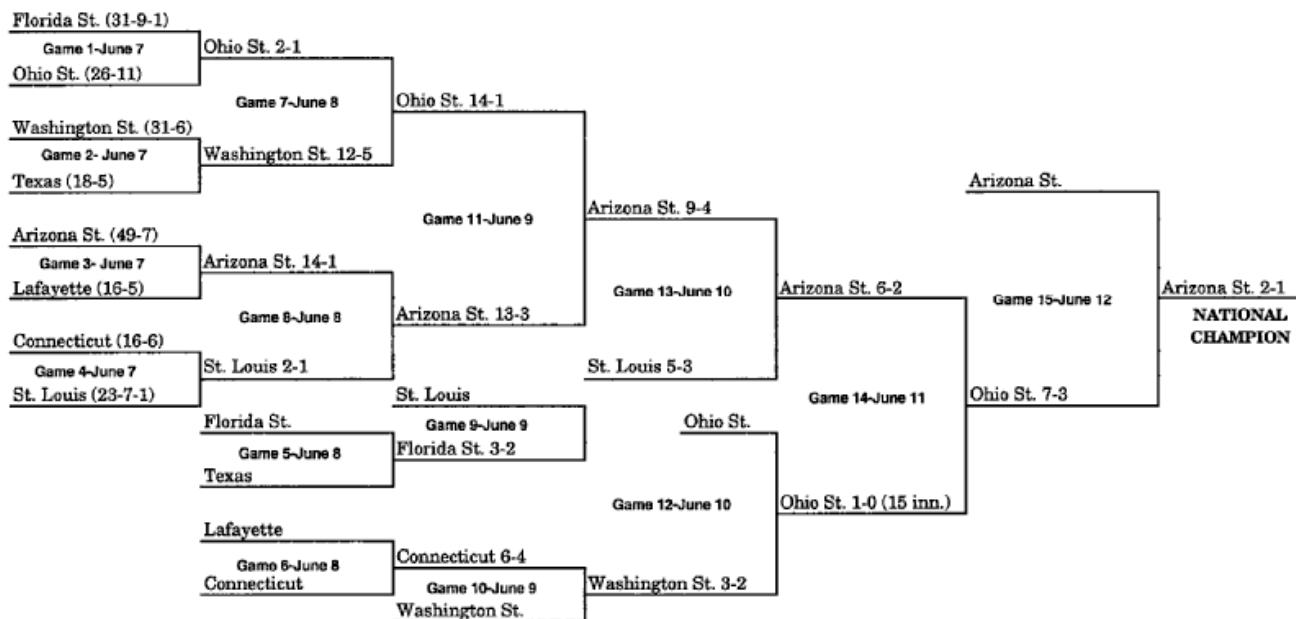

1960 BRACKET (JUNE 13-JUNE 20)

1961 BRACKET (JUNE 9-JUNE 15)

1962 BRACKET (JUNE 11-JUNE 16)

** When three teams remain after Game 13, a drawing determines which team receives a bye to the championship game.

1963 BRACKET (JUNE 10-JUNE 16)

1964 BRACKET (JUNE 8-JUNE 18)

**When three teams remain after Game 13, a drawing determines which team receives a bye to the championship game.

1965 BRACKET (JUNE 7-JUNE 12)

1966 BRACKET (JUNE 13-JUNE 18)

***When three teams remain after Game 13, a drawing determines which team receives a bye to the championship game.*

1967 BRACKET (JUNE 12-JUNE 18)

***When three teams remain after Game 13, a drawing determines which team receives a bye to the championship game.*