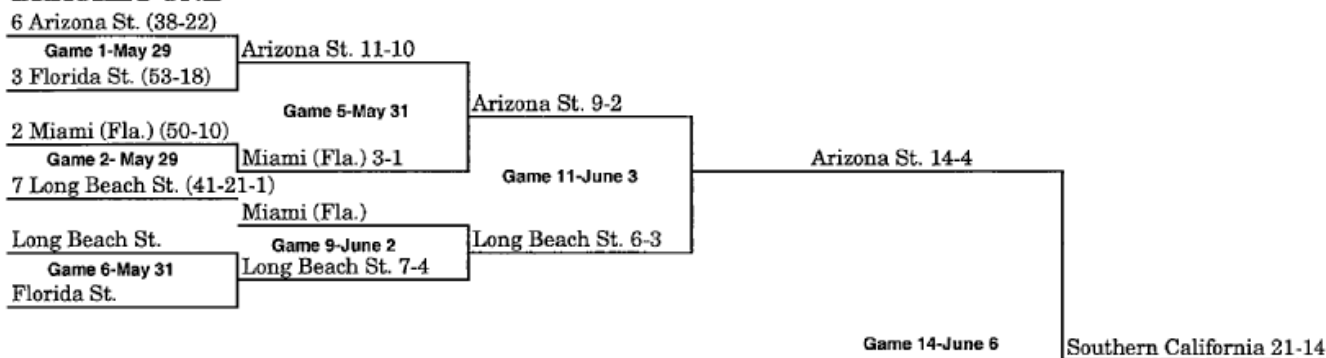

1994 BRACKET (JUNE 3-JUNE 11)

BRACKET ONE

BRACKET TWO

1995 BRACKET (JUNE 2-JUNE 10)

BRACKET ONE

BRACKET TWO

1996 BRACKET (MAY 31-JUNE 8)

BRACKET ONE

BRACKET TWO

1997 BRACKET (MAY 30-JUNE 7)

BRACKET ONE

BRACKET TWO

1998 BRACKET (MAY 29-JUNE 6)

BRACKET ONE

BRACKET TWO

Note: Beginning in 1999, the Division I Baseball Committee selected the eight national seeds at the beginning of the championship. Number before team names are national seed numbers only.

1999 BRACKET (JUNE 11-JUNE 19)

BRACKET ONE

BRACKET TWO

2000 BRACKET (JUNE 9-JUNE 17)

BRACKET ONE

San Jose St. (41-22)

Game 1-June 9
4 Clemson (50-16)

Clemson 10-6