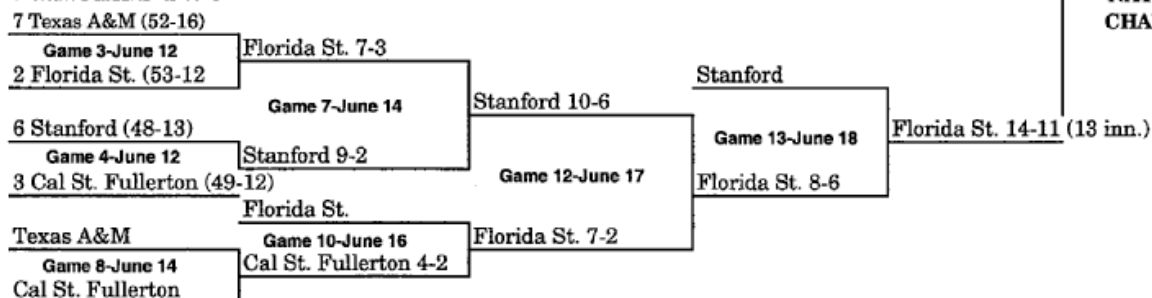

BRACKET TWO

1997 BRACKET (MAY 30-JUNE 7)

BRACKET ONE

BRACKET TWO

1998 BRACKET (MAY 29-JUNE 6)

BRACKET ONE

BRACKET TWO

Note: Beginning in 1999, the Division I Baseball Committee selected the eight national seeds at the beginning of the championship. Number before team names are national seed numbers only.

1999 BRACKET (JUNE 11-JUNE 19)

BRACKET ONE

BRACKET TWO

2000 BRACKET (JUNE 9-JUNE 17)

BRACKET ONE

San Jose St. (41-22)

Game 1-June 9
4 Clemson (50-16)

Clemson 10-6