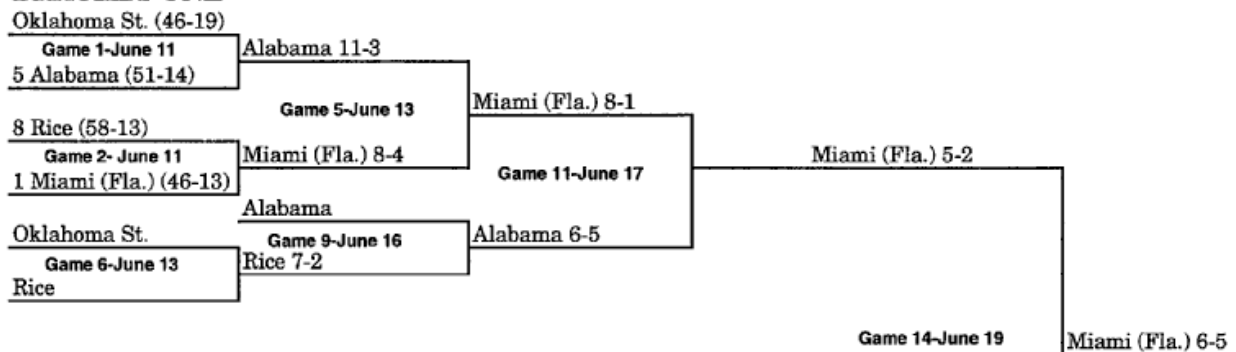

BRACKET TWO

1997 BRACKET (MAY 30-JUNE 7)

BRACKET ONE

BRACKET TWO

1998 BRACKET (MAY 29-JUNE 6)

BRACKET ONE

BRACKET TWO

Note: Beginning in 1999, the Division I Baseball Committee selected the eight national seeds at the beginning of the championship. Number before team names are national seed numbers only.

1999 BRACKET (JUNE 11-JUNE 19)

BRACKET ONE

BRACKET TWO

2000 BRACKET (JUNE 9-JUNE 17)

BRACKET ONE

San Jose St. (41-22)

Game 1-June 9
4 Clemson (50-16)

Clemson 10-6