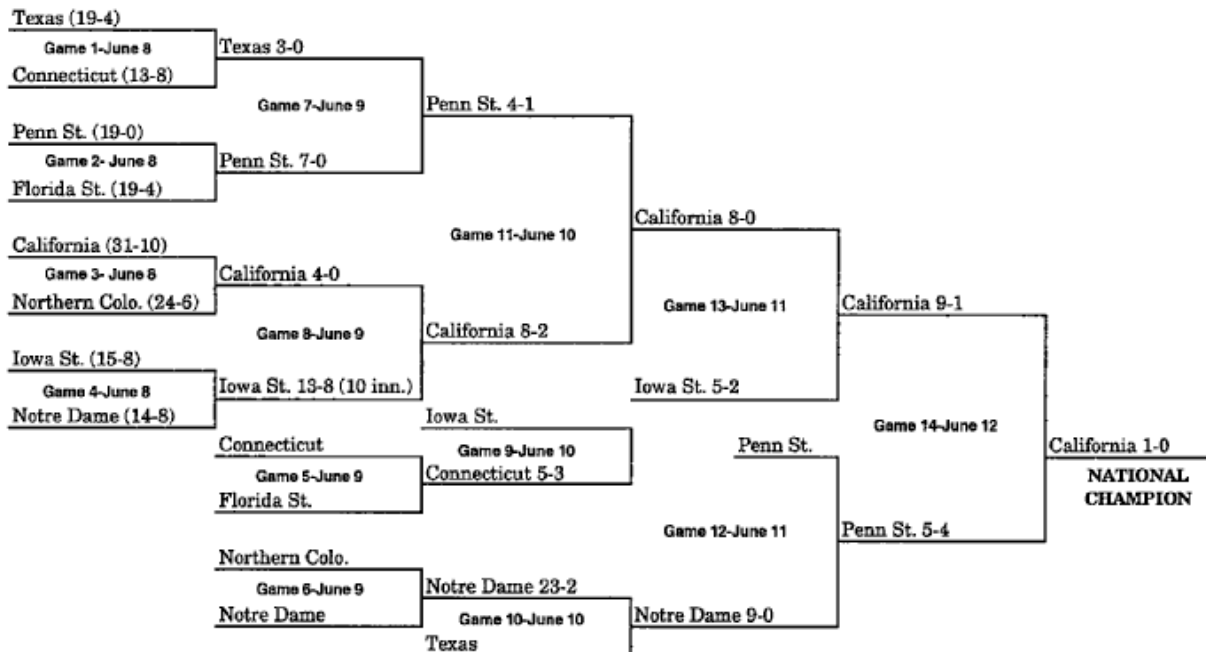

1947 BRACKET (JUNE 27-JUNE 28) (KALAMAZOO, MI – BEST OF THREE)

1948 BRACKET (JUNE 25-JUNE 26) (KALAMAZOO, MI – BEST OF THREE)

1949 BRACKET (JUNE 22-JUNE 25) (WICHITA, KS)

1950 BRACKET (JUNE 15-JUNE 23)

1951 BRACKET (JUNE 13-JUNE 17)

1952 BRACKET (JUNE 12-JUNE 17)

1953 BRACKET (JUNE 11-JUNE 16)

**When three teams remain after Game 13, a drawing determines which team receives a bye to the championship game

1954 BRACKET (JUNE 10-JUNE 16)

***When three teams remain after Game 13, a drawing determines which team receives a bye to the championship game.*

1955 BRACKET (JUNE 10-JUNE 16)

***When three teams remain after Game 13, a drawing determines which team receives a bye to the championship game.*

1956 BRACKET (JUNE 9-JUNE 14)

1957 BRACKET (JUNE 8-JUNE 12)

1958 BRACKET (JUNE 13-JUNE 19)

1959 BRACKET (JUNE 12-JUNE 18)

**When three teams remain after Game 13, a drawing determines which team receives a bye to the championship game.