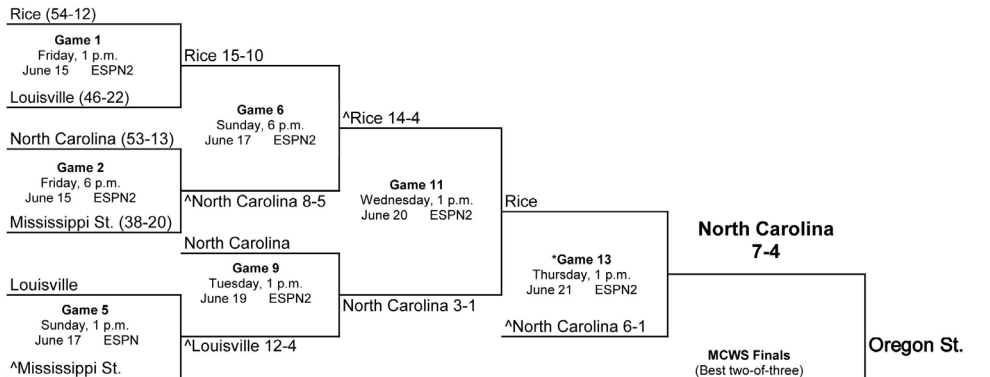

2007 BRACKET (JUNE 15- JUNE 24)

BRACKET ONE