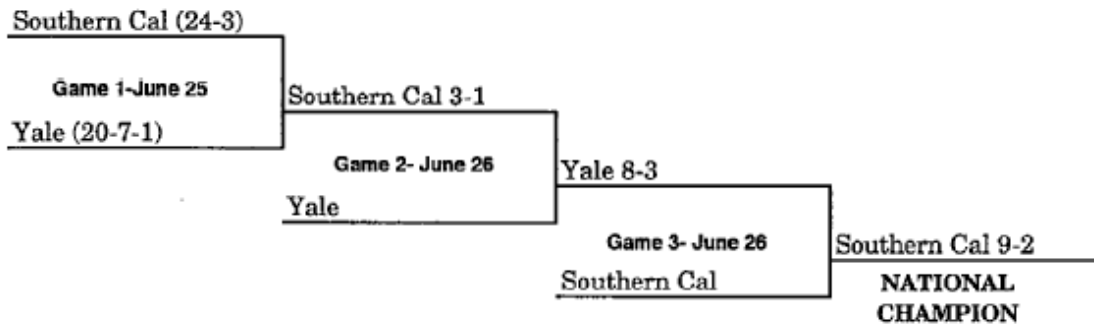

CWS BRACKETS

CWS Brackets 1947-2021.....2

CWS BRACKETS 1947-2018

Note: Won-lost records (listed in parenthesis after each team's name) include district/regional/super regional results and reflect that team's record entering the CWS.

1947 BRACKET (JUNE 27-JUNE 28) (KALAMAZOO, MI – BEST OF THREE)

1948 BRACKET (JUNE 25-JUNE 26) (KALAMAZOO, MI – BEST OF THREE)

1949 BRACKET (JUNE 22-JUNE 25) (WICHITA, KS)

1950 BRACKET (JUNE 15-JUNE 23)

1951 BRACKET (JUNE 13-JUNE 17)

1952 BRACKET (JUNE 12-JUNE 17)

1953 BRACKET (JUNE 11-JUNE 16)

**When three teams remain after Game 13, a drawing determines which team receives a bye to the championship game

1954 BRACKET (JUNE 10-JUNE 16)