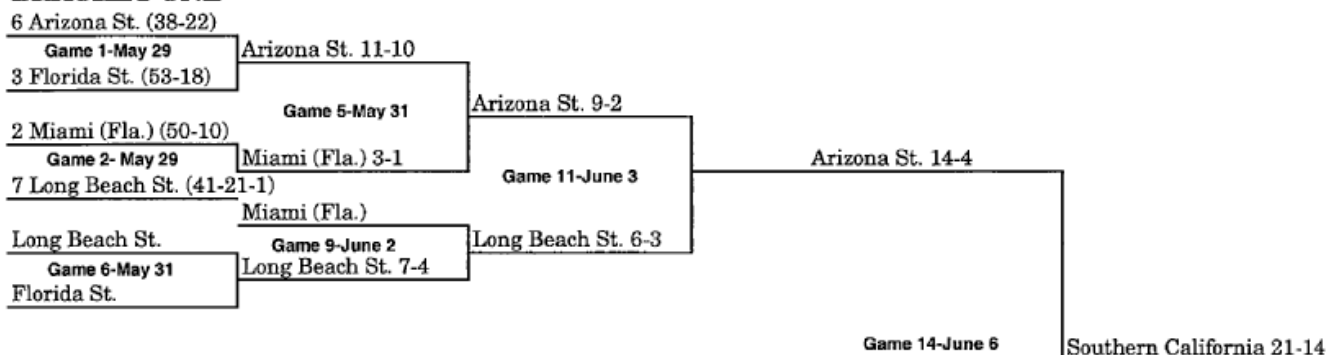

BRACKET TWO

1997 BRACKET (MAY 30-JUNE 7)

BRACKET ONE

BRACKET TWO

1998 BRACKET (MAY 29-JUNE 6)

BRACKET ONE

BRACKET TWO

Note: Beginning in 1999, the Division I Baseball Committee selected the eight national seeds at the beginning of the championship. Number before team names are national seed numbers only.