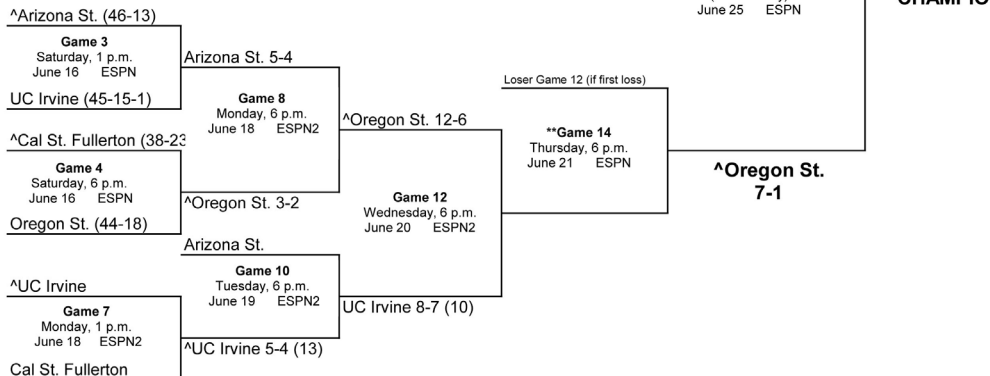

BRACKET TWO