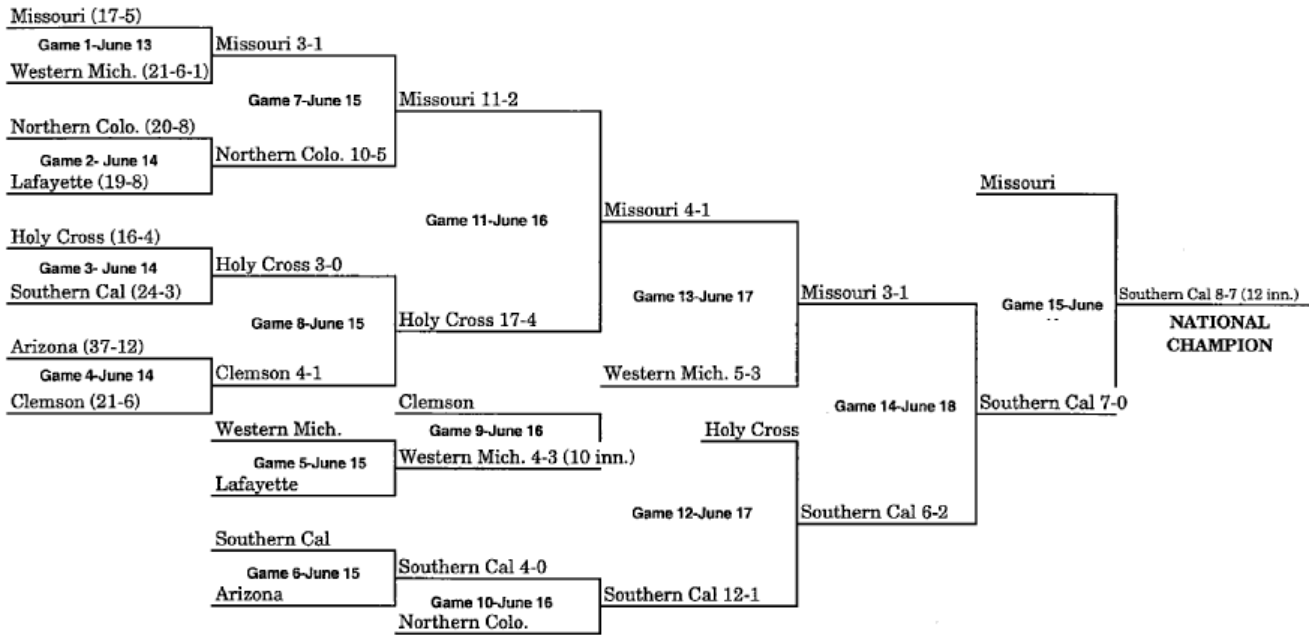

1947 BRACKET (JUNE 27-JUNE 28) (KALAMAZOO, MI – BEST OF THREE)

1948 BRACKET (JUNE 25-JUNE 26) (KALAMAZOO, MI – BEST OF THREE)

1949 BRACKET (JUNE 22-JUNE 25) (WICHITA, KS)

1950 BRACKET (JUNE 15-JUNE 23)

1951 BRACKET (JUNE 13-JUNE 17)

1952 BRACKET (JUNE 12-JUNE 17)

1953 BRACKET (JUNE 11-JUNE 16)

**When three teams remain after Game 13, a drawing determines which team receives a bye to the championship game

1954 BRACKET (JUNE 10-JUNE 16)

***When three teams remain after Game 13, a drawing determines which team receives a bye to the championship game.*

1955 BRACKET (JUNE 10-JUNE 16)

***When three teams remain after Game 13, a drawing determines which team receives a bye to the championship game.*

1956 BRACKET (JUNE 9-JUNE 14)

1957 BRACKET (JUNE 8-JUNE 12)

1958 BRACKET (JUNE 13-JUNE 19)

1959 BRACKET (JUNE 12-JUNE 18)

**When three teams remain after Game 13, a drawing determines which team receives a bye to the championship game.