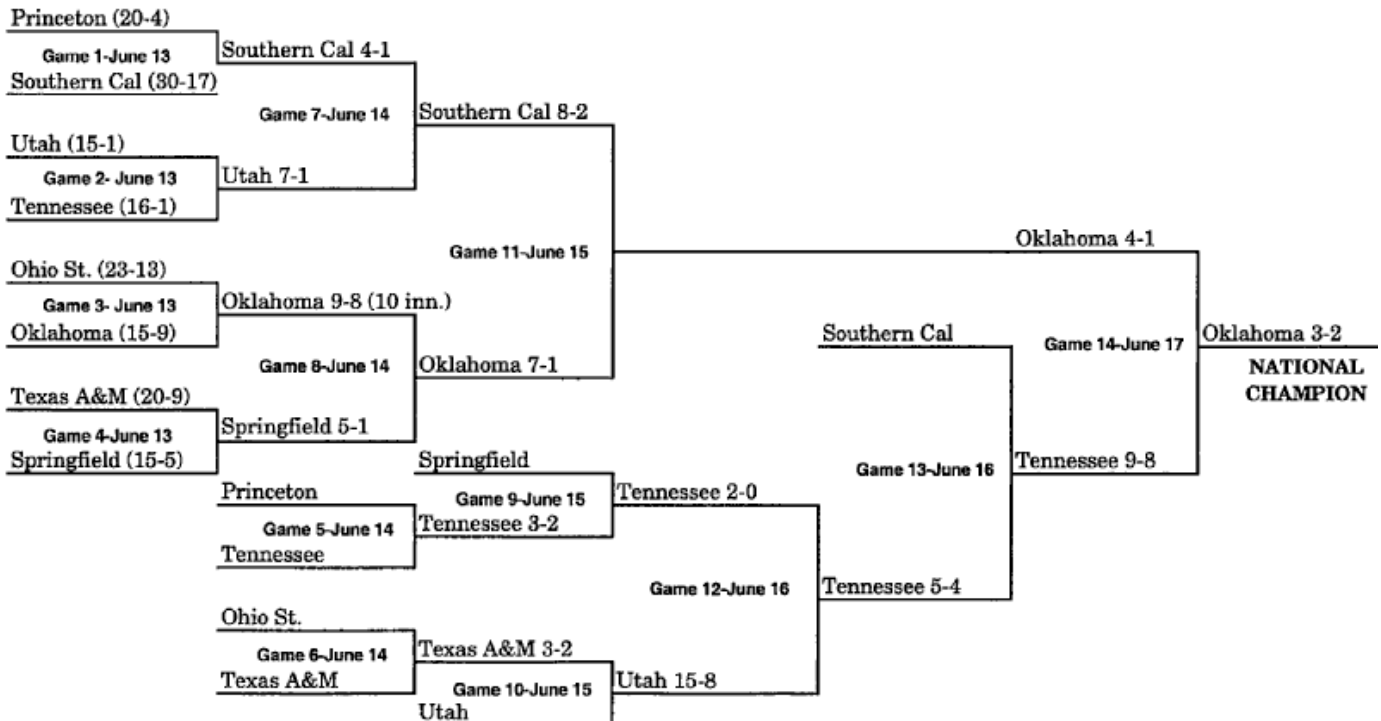

1947 BRACKET (JUNE 27-JUNE 28) (KALAMAZOO, MI – BEST OF THREE)

1948 BRACKET (JUNE 25-JUNE 26) (KALAMAZOO, MI – BEST OF THREE)

1949 BRACKET (JUNE 22-JUNE 25) (WICHITA, KS)

1950 BRACKET (JUNE 15-JUNE 23)

1951 BRACKET (JUNE 13-JUNE 17)

1952 BRACKET (JUNE 12-JUNE 17)

1953 BRACKET (JUNE 11-JUNE 16)

**When three teams remain after Game 13, a drawing determines which team receives a bye to the championship game

1954 BRACKET (JUNE 10-JUNE 16)