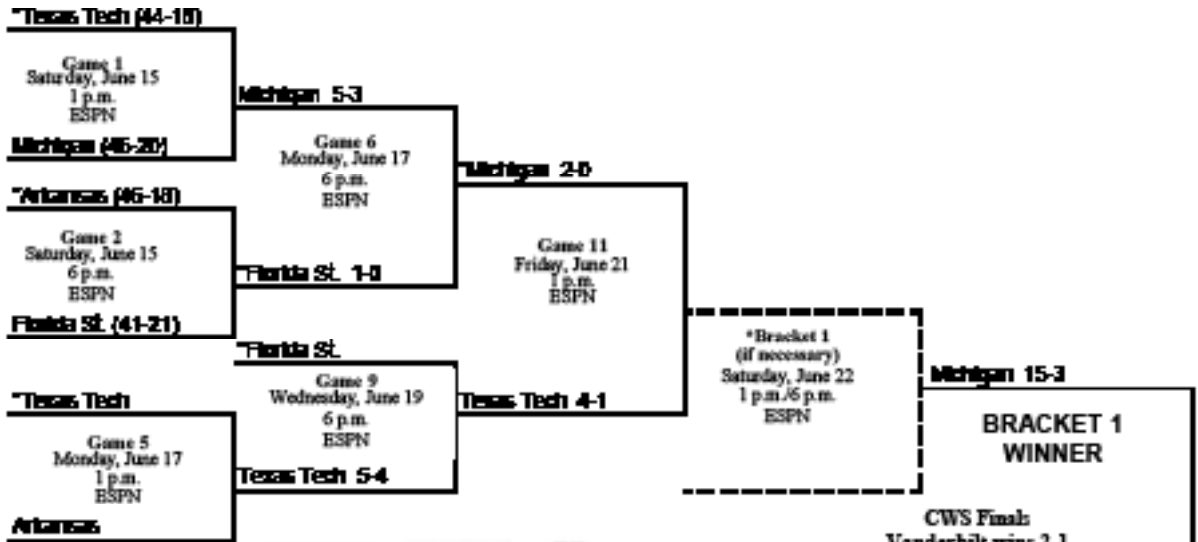

2019 BRACKET (JUNE 15 - JUNE 26)

2019 NCAA Men's College World Series
TD Ameritrade Park Omaha - Omaha, Nebraska
June 15-25/26

BRACKET 1