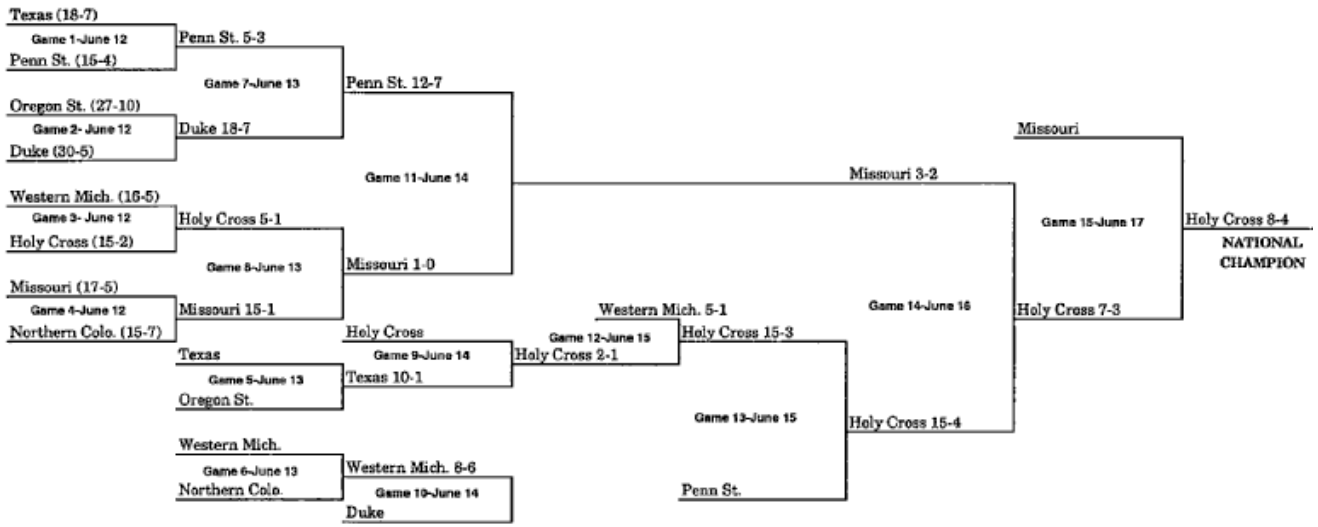

1947 BRACKET (JUNE 27-JUNE 28) (KALAMAZOO, MI – BEST OF THREE)

1948 BRACKET (JUNE 25-JUNE 26) (KALAMAZOO, MI – BEST OF THREE)

1949 BRACKET (JUNE 22-JUNE 25) (WICHITA, KS)

1950 BRACKET (JUNE 15-JUNE 23)

1951 BRACKET (JUNE 13-JUNE 17)

1952 BRACKET (JUNE 12-JUNE 17)

1953 BRACKET (JUNE 11-JUNE 16)

**When three teams remain after Game 13, a drawing determines which team receives a bye to the championship game

1954 BRACKET (JUNE 10-JUNE 16)

***When three teams remain after Game 13, a drawing determines which team receives a bye to the championship game.*

1955 BRACKET (JUNE 10-JUNE 16)

***When three teams remain after Game 13, a drawing determines which team receives a bye to the championship game.*

1956 BRACKET (JUNE 9-JUNE 14)

1957 BRACKET (JUNE 8-JUNE 12)

1958 BRACKET (JUNE 13-JUNE 19)

1959 BRACKET (JUNE 12-JUNE 18)

**When three teams remain after Game 13, a drawing determines which team receives a bye to the championship game.