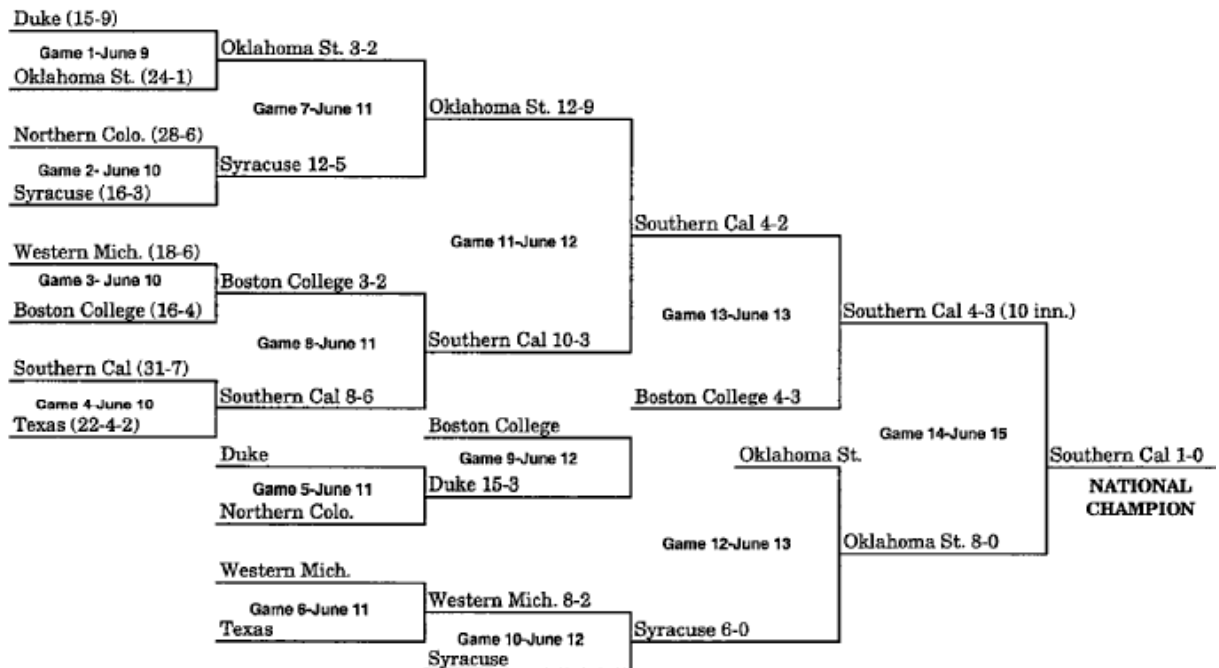

***When three teams remain after Game 13, a drawing determines which team receives a bye to the championship game.*

1955 BRACKET (JUNE 10-JUNE 16)

***When three teams remain after Game 13, a drawing determines which team receives a bye to the championship game.*

1956 BRACKET (JUNE 9-JUNE 14)

1957 BRACKET (JUNE 8-JUNE 12)

1958 BRACKET (JUNE 13-JUNE 19)

1959 BRACKET (JUNE 12-JUNE 18)

**When three teams remain after Game 13, a drawing determines which team receives a bye to the championship game.

1960 BRACKET (JUNE 13-JUNE 20)

1961 BRACKET (JUNE 9-JUNE 15)

1962 BRACKET (JUNE 11-JUNE 16)

** When three teams remain after Game 13, a drawing determines which team receives a bye to the championship game.