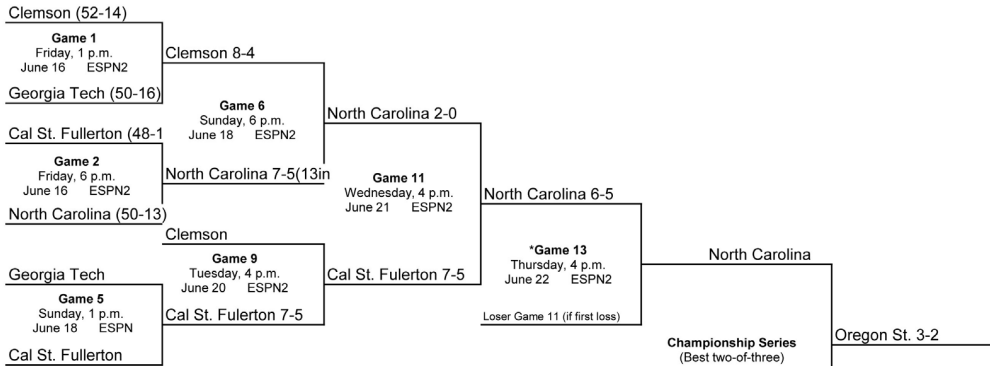

Game 14-16 - June 21-23

Rice 4-3, 3-8, 14-2

NATIONAL CHAMPION

2004 BRACKET (JUNE 18-JUNE 27)

2005 BRACKET (JUNE 17- JUNE 26)

2006 BRACKET (JUNE 16- JUNE 26)

BRACKET ONE

BRACKET TWO