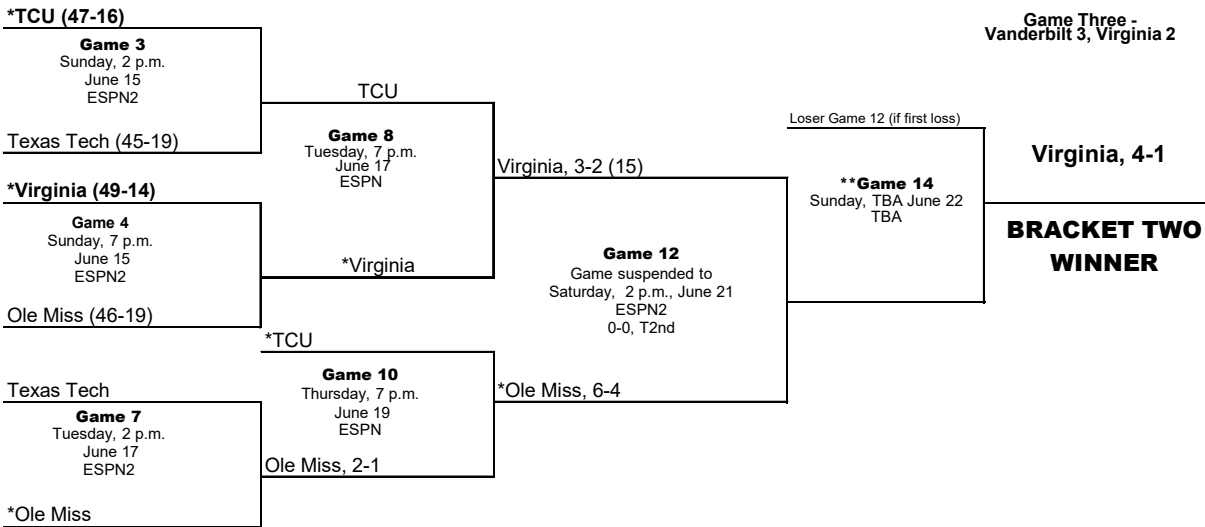

BRACKET TWO

All times Central.
*Home Team