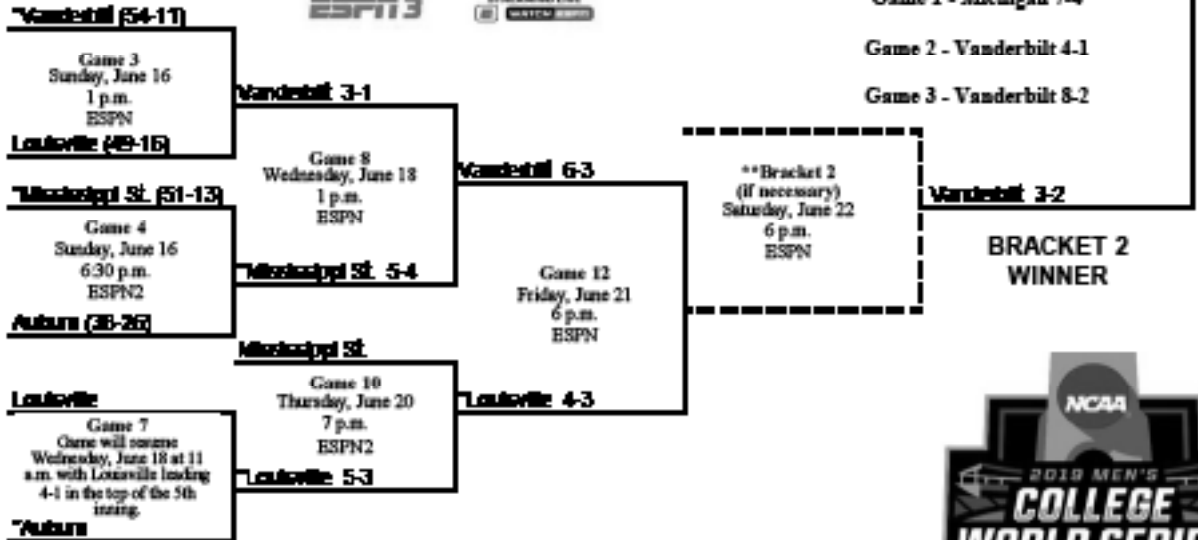

BRACKET 2

All Times Central *Home Team

*Bracket 1 will be necessary if the winner of Game 9 also wins Game 11. If it is the only game scheduled for that day, the game will tentatively start at 6 p.m. If there are less games for that day, the game will tentatively start at 1 p.m.

**Bracket 2 will be necessary if the winner of Game 10 also wins Game 12. If it is the only game scheduled for that day, the game will tentatively start at 6 p.m. If there are less games for that day, the game will tentatively start at 6 p.m.

©CWS® Finals Game 3 will be necessary if the winner of CWS® Finals Game 1 loses CWS® Finals Game 2.