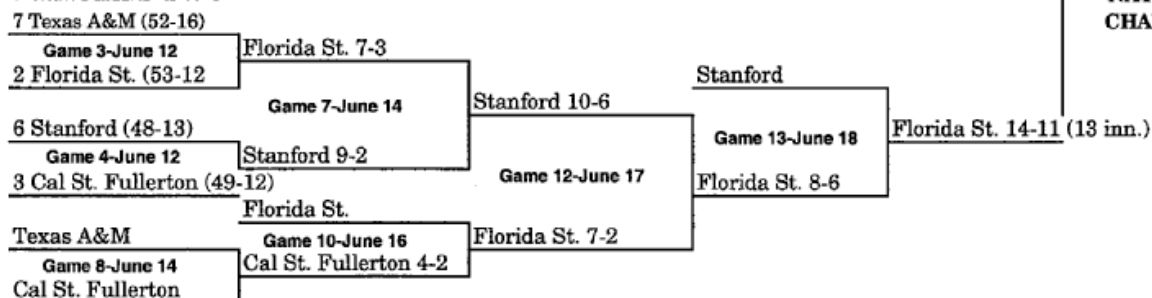

BRACKET TWO