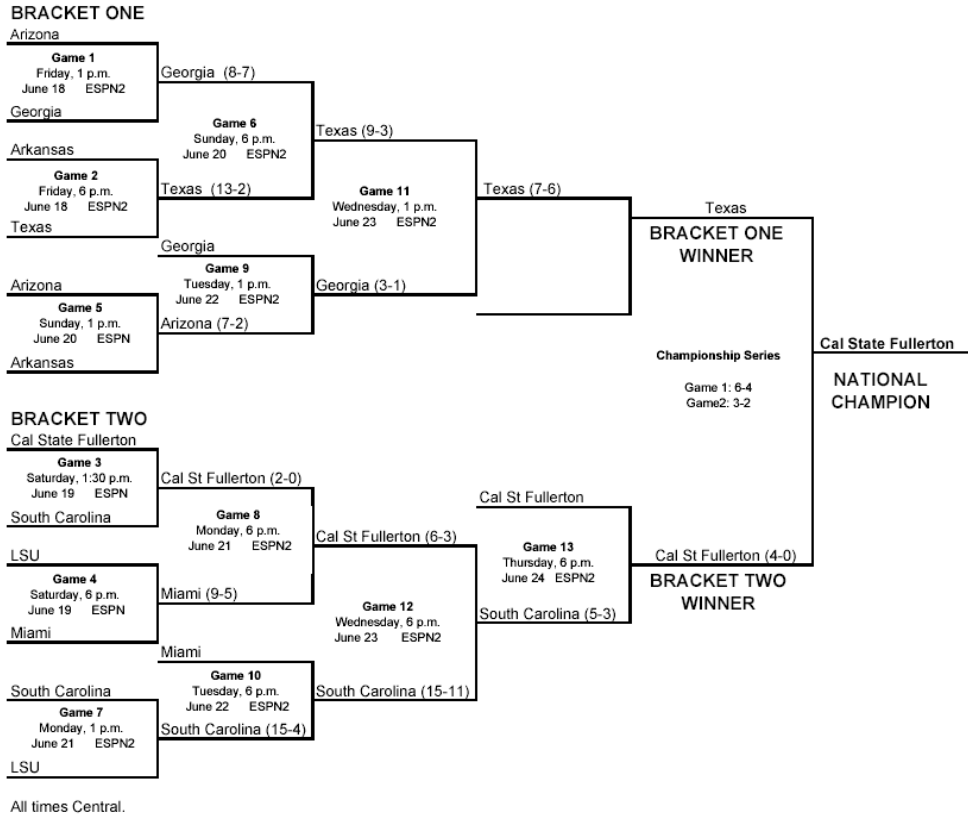

Game 14-16 - June 21-23

Rice 4-3, 3-8, 14-2

NATIONAL CHAMPION

2004 BRACKET (JUNE 18-JUNE 27)

2005 BRACKET (JUNE 17- JUNE 26)

2006 BRACKET (JUNE 16- JUNE 26)

BRACKET ONE

BRACKET TWO