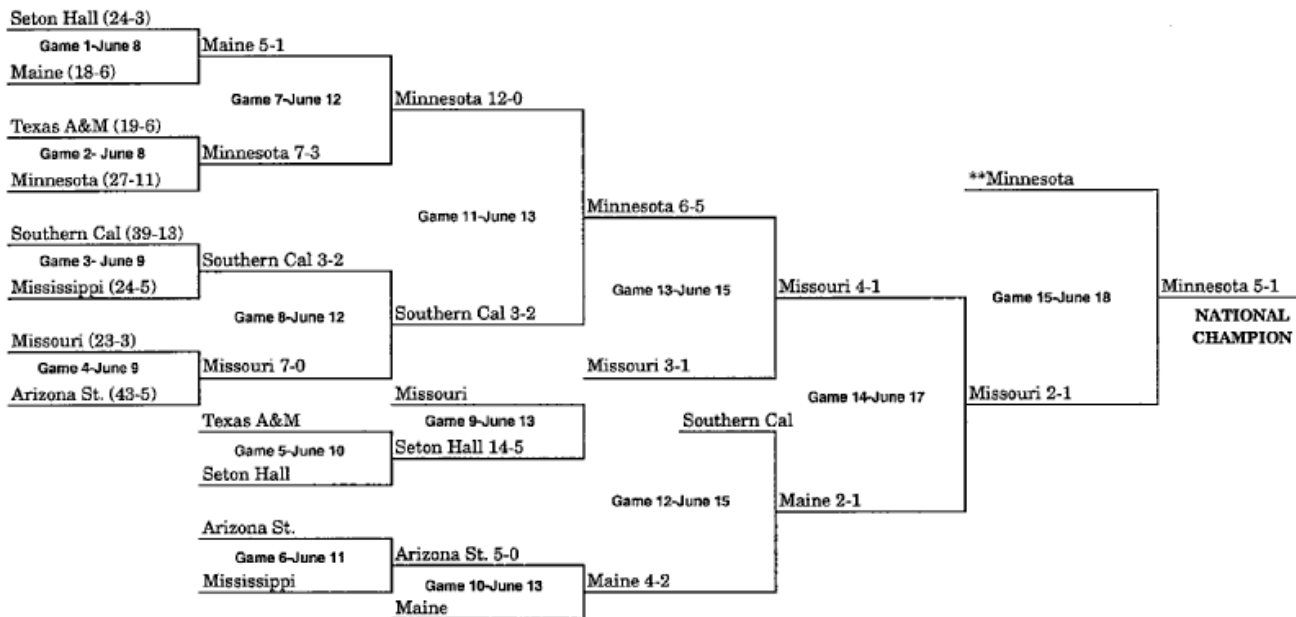

1956 BRACKET (JUNE 9-JUNE 14)

1957 BRACKET (JUNE 8-JUNE 12)

1958 BRACKET (JUNE 13-JUNE 19)

1959 BRACKET (JUNE 12-JUNE 18)

**When three teams remain after Game 13, a drawing determines which team receives a bye to the championship game.

1960 BRACKET (JUNE 13-JUNE 20)

1961 BRACKET (JUNE 9-JUNE 15)

1962 BRACKET (JUNE 11-JUNE 16)

** When three teams remain after Game 13, a drawing determines which team receives a bye to the championship game.

1963 BRACKET (JUNE 10-JUNE 16)

1964 BRACKET (JUNE 8-JUNE 18)

1965 BRACKET (JUNE 7-JUNE 12)

1966 BRACKET (JUNE 13-JUNE 18)

***When three teams remain after Game 13, a drawing determines which team receives a bye to the championship game.*

1967 BRACKET (JUNE 12-JUNE 18)

***When three teams remain after Game 13, a drawing determines which team receives a bye to the championship game.*

1968 BRACKET (JUNE 10-JUNE 15)

*Pairing adjusted for Games 12 and 13 to match teams which have not played previously, or have not played since first round.