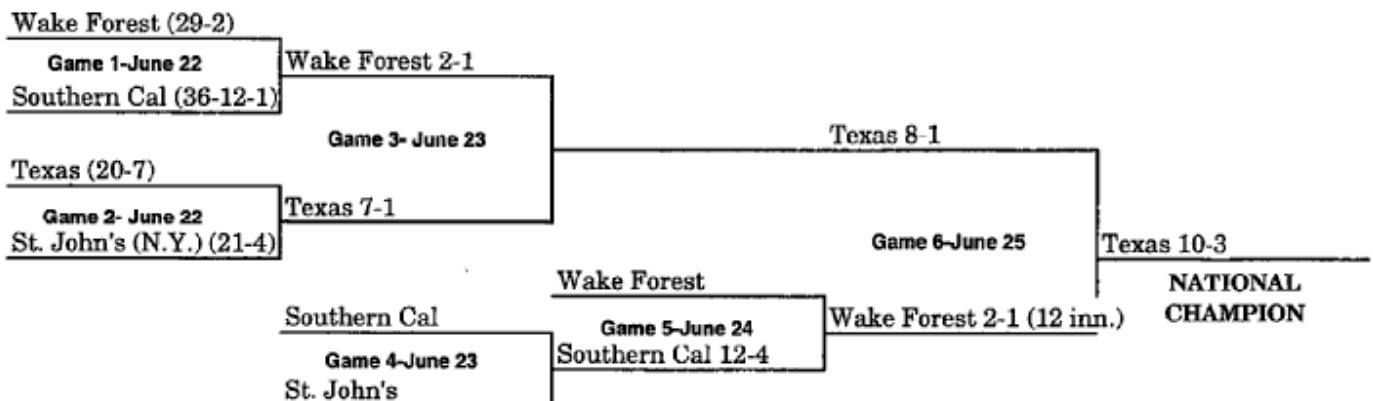

CWS BRACKETS

CWS Brackets 1947-2021.....2

CWS BRACKETS 1947-2018

Note: Won-lost records (listed in parenthesis after each team's name) include district/regional/super regional results and reflect that team's record entering the CWS.

1947 BRACKET (JUNE 27-JUNE 28) (KALAMAZOO, MI – BEST OF THREE)

1948 BRACKET (JUNE 25-JUNE 26) (KALAMAZOO, MI – BEST OF THREE)

1949 BRACKET (JUNE 22-JUNE 25) (WICHITA, KS)

1950 BRACKET (JUNE 15-JUNE 23)

1951 BRACKET (JUNE 13-JUNE 17)

1952 BRACKET (JUNE 12-JUNE 17)

1953 BRACKET (JUNE 11-JUNE 16)

**When three teams remain after Game 13, a drawing determines which team receives a bye to the championship game

1954 BRACKET (JUNE 10-JUNE 16)