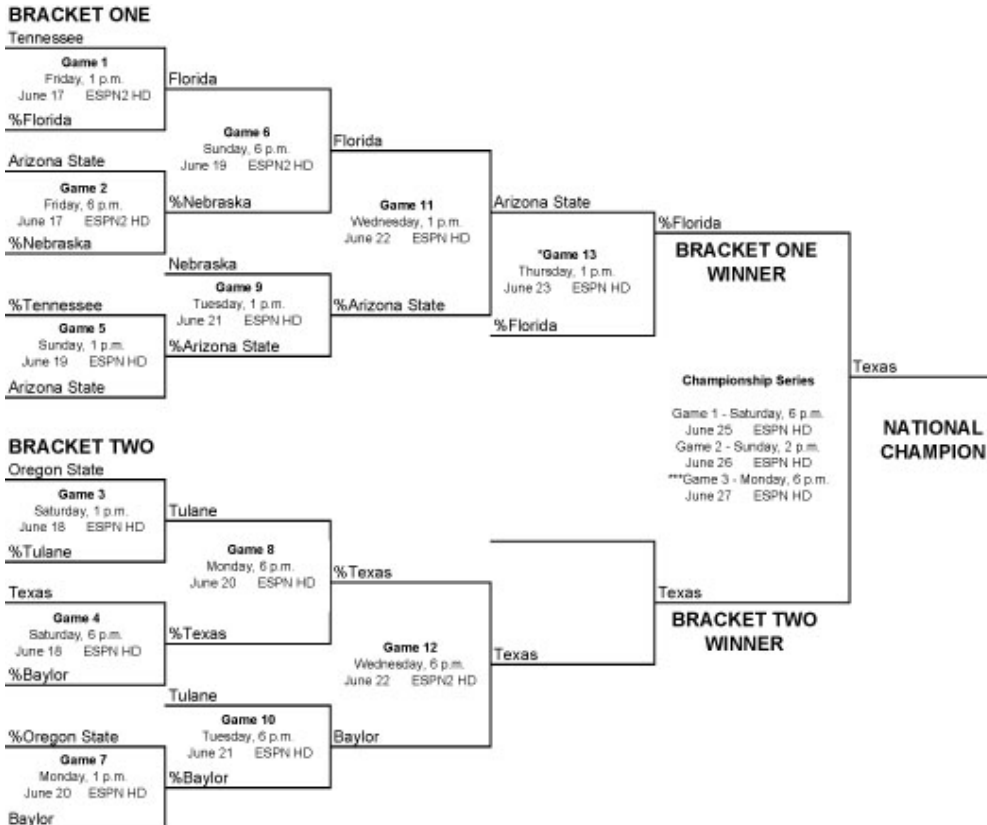

Game 14-16 - June 21-23

Rice 4-3, 3-8, 14-2

NATIONAL CHAMPION

2004 BRACKET (JUNE 18-JUNE 27)

2005 BRACKET (JUNE 17- JUNE 26)

2006 BRACKET (JUNE 16- JUNE 26)

BRACKET ONE

BRACKET TWO