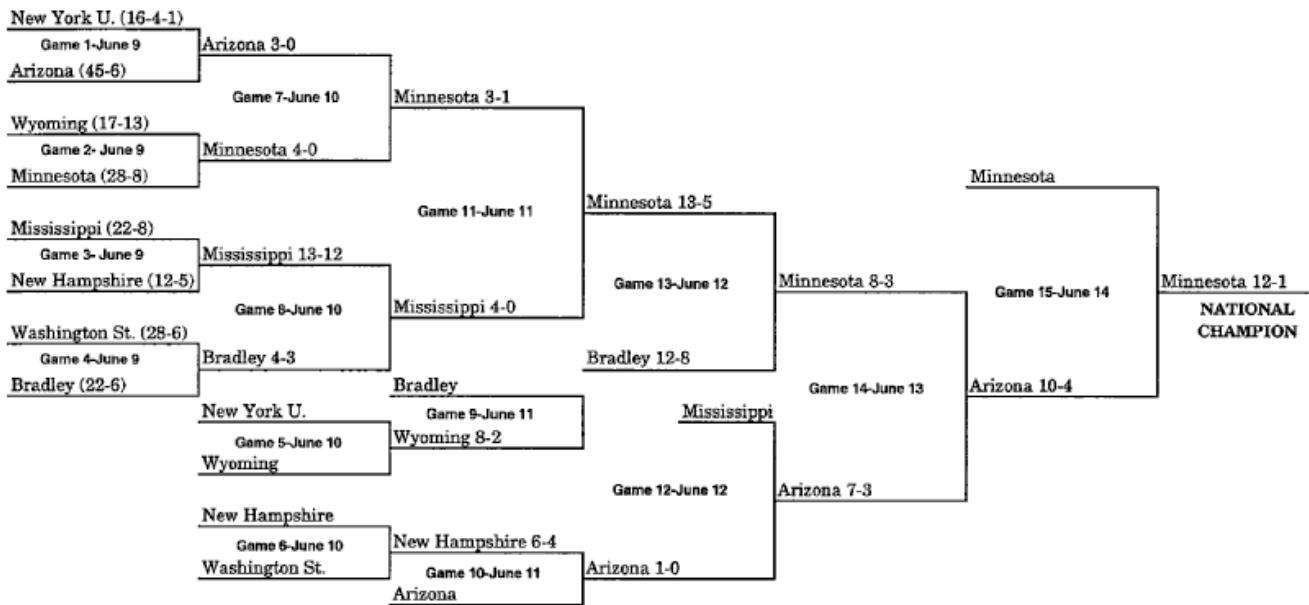

1947 BRACKET (JUNE 27-JUNE 28) (KALAMAZOO, MI – BEST OF THREE)

1948 BRACKET (JUNE 25-JUNE 26) (KALAMAZOO, MI – BEST OF THREE)

1949 BRACKET (JUNE 22-JUNE 25) (WICHITA, KS)

1950 BRACKET (JUNE 15-JUNE 23)

1951 BRACKET (JUNE 13-JUNE 17)

1952 BRACKET (JUNE 12-JUNE 17)

1953 BRACKET (JUNE 11-JUNE 16)

**When three teams remain after Game 13, a drawing determines which team receives a bye to the championship game

1954 BRACKET (JUNE 10-JUNE 16)

***When three teams remain after Game 13, a drawing determines which team receives a bye to the championship game.*

1955 BRACKET (JUNE 10-JUNE 16)

***When three teams remain after Game 13, a drawing determines which team receives a bye to the championship game.*

1956 BRACKET (JUNE 9-JUNE 14)

1957 BRACKET (JUNE 8-JUNE 12)

1958 BRACKET (JUNE 13-JUNE 19)

1959 BRACKET (JUNE 12-JUNE 18)

**When three teams remain after Game 13, a drawing determines which team receives a bye to the championship game.