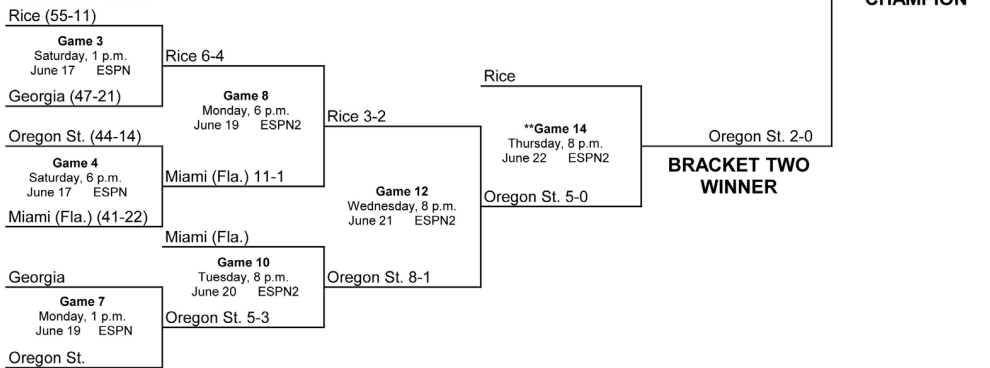

Game 14-16 - June 21-23

Rice 4-3, 3-8, 14-2

NATIONAL CHAMPION

2004 BRACKET (JUNE 18-JUNE 27)

2005 BRACKET (JUNE 17- JUNE 26)

2006 BRACKET (JUNE 16- JUNE 26)

BRACKET ONE

BRACKET TWO