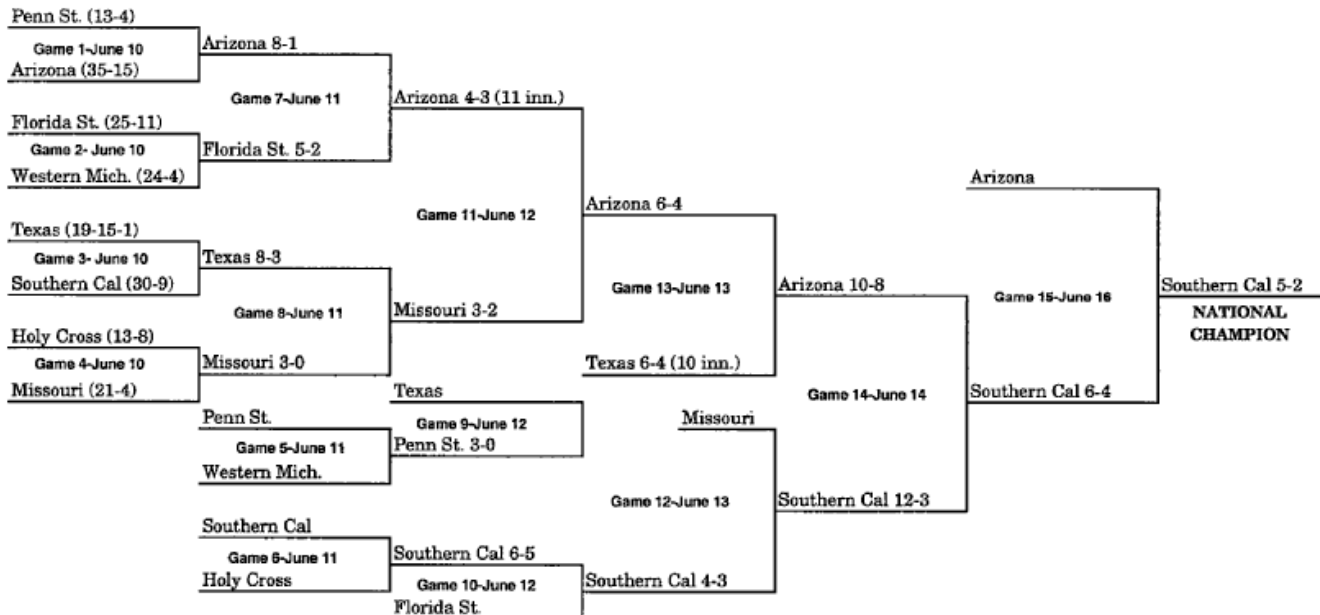

1956 BRACKET (JUNE 9-JUNE 14)

1957 BRACKET (JUNE 8-JUNE 12)

1958 BRACKET (JUNE 13-JUNE 19)

1959 BRACKET (JUNE 12-JUNE 18)

**When three teams remain after Game 13, a drawing determines which team receives a bye to the championship game.

1960 BRACKET (JUNE 13-JUNE 20)

1961 BRACKET (JUNE 9-JUNE 15)

1962 BRACKET (JUNE 11-JUNE 16)

** When three teams remain after Game 13, a drawing determines which team receives a bye to the championship game.

1963 BRACKET (JUNE 10-JUNE 16)

1964 BRACKET (JUNE 8-JUNE 18)

1965 BRACKET (JUNE 7-JUNE 12)

1966 BRACKET (JUNE 13-JUNE 18)

***When three teams remain after Game 13, a drawing determines which team receives a bye to the championship game.*