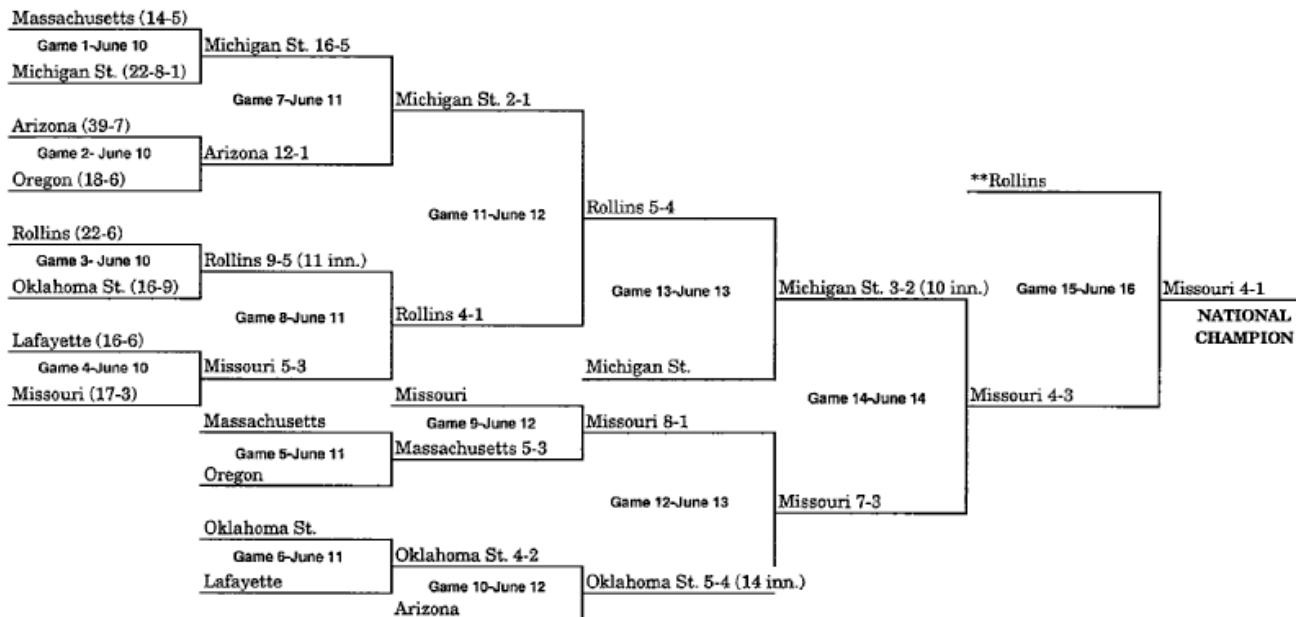

1947 BRACKET (JUNE 27-JUNE 28) (KALAMAZOO, MI – BEST OF THREE)

1948 BRACKET (JUNE 25-JUNE 26) (KALAMAZOO, MI – BEST OF THREE)

1949 BRACKET (JUNE 22-JUNE 25) (WICHITA, KS)

1950 BRACKET (JUNE 15-JUNE 23)

1951 BRACKET (JUNE 13-JUNE 17)

1952 BRACKET (JUNE 12-JUNE 17)

1953 BRACKET (JUNE 11-JUNE 16)

**When three teams remain after Game 13, a drawing determines which team receives a bye to the championship game

1954 BRACKET (JUNE 10-JUNE 16)

***When three teams remain after Game 13, a drawing determines which team receives a bye to the championship game.*

1955 BRACKET (JUNE 10-JUNE 16)

***When three teams remain after Game 13, a drawing determines which team receives a bye to the championship game.*