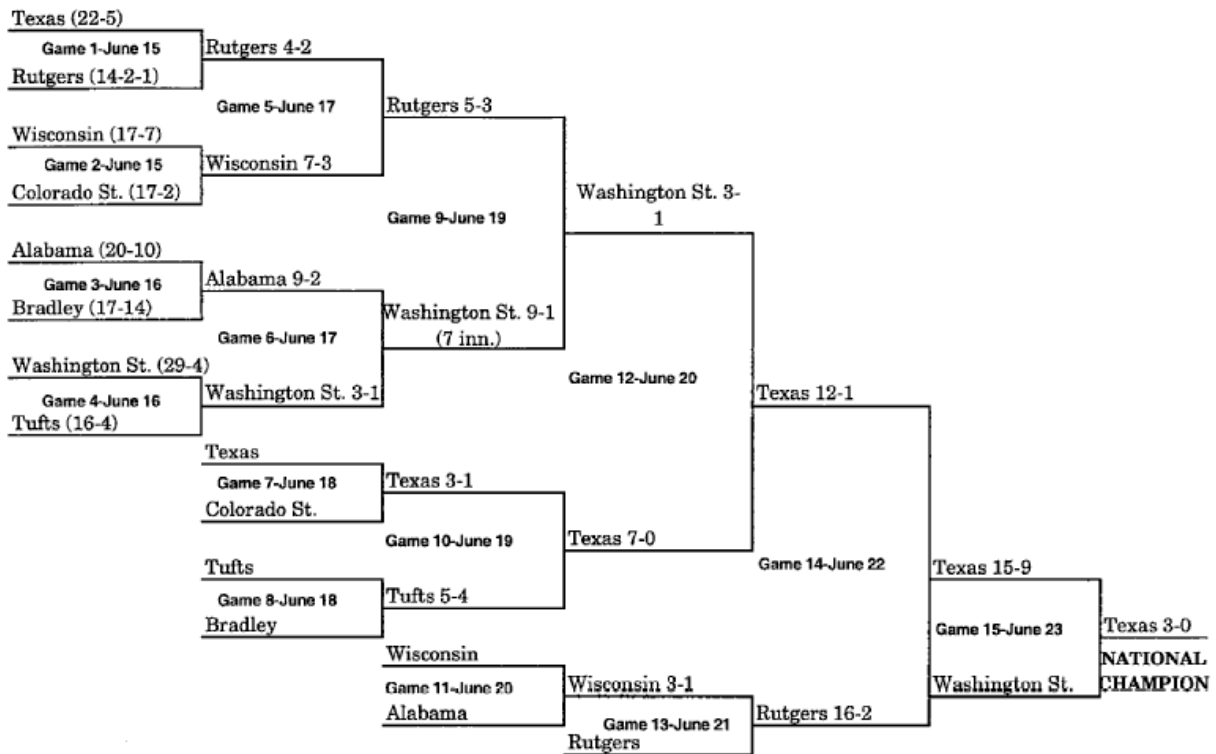

1947 BRACKET (JUNE 27-JUNE 28) (KALAMAZOO, MI – BEST OF THREE)

1948 BRACKET (JUNE 25-JUNE 26) (KALAMAZOO, MI – BEST OF THREE)

1949 BRACKET (JUNE 22-JUNE 25) (WICHITA, KS)

1950 BRACKET (JUNE 15-JUNE 23)

1951 BRACKET (JUNE 13-JUNE 17)

1952 BRACKET (JUNE 12-JUNE 17)

1953 BRACKET (JUNE 11-JUNE 16)

**When three teams remain after Game 13, a drawing determines which team receives a bye to the championship game

1954 BRACKET (JUNE 10-JUNE 16)

***When three teams remain after Game 13, a drawing determines which team receives a bye to the championship game.*

1955 BRACKET (JUNE 10-JUNE 16)

***When three teams remain after Game 13, a drawing determines which team receives a bye to the championship game.*