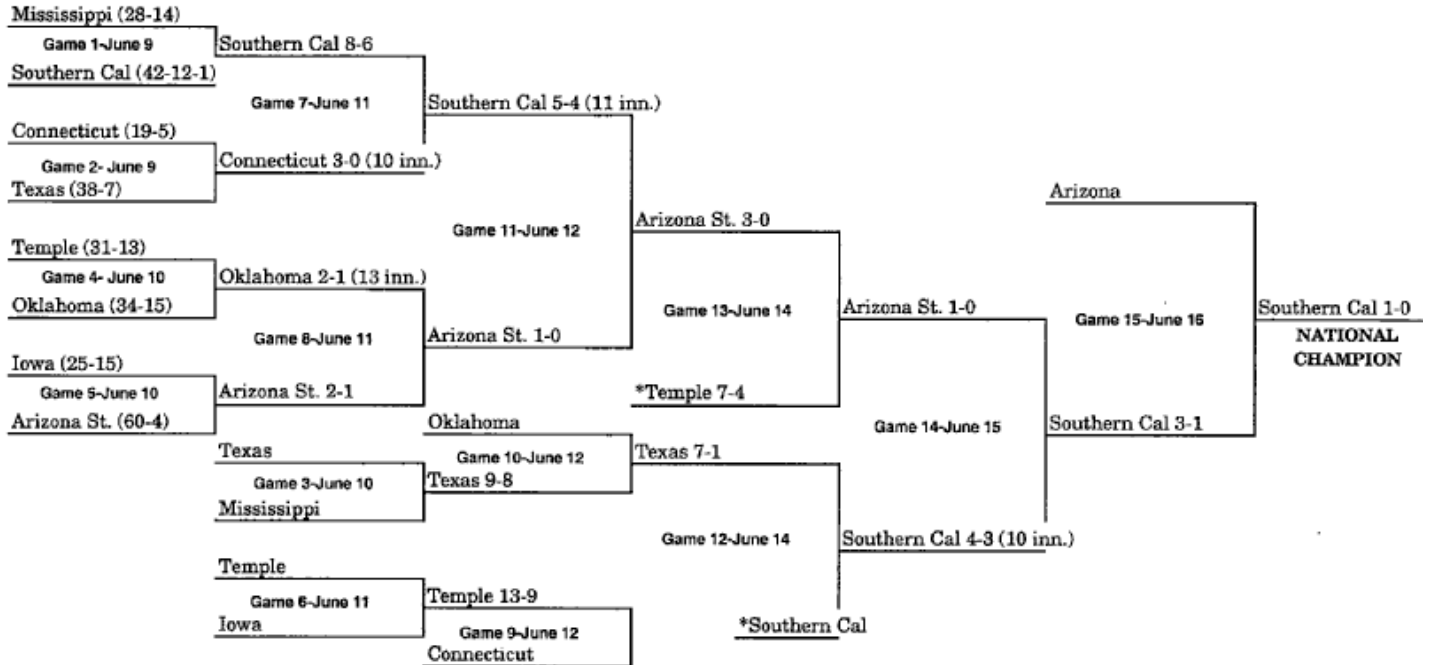

1972 BRACKET (JUNE 9-JUNE 16)

*Pairings adjusted for Games 12 and 13 to match teams which have not played previously, or have not played since first round.