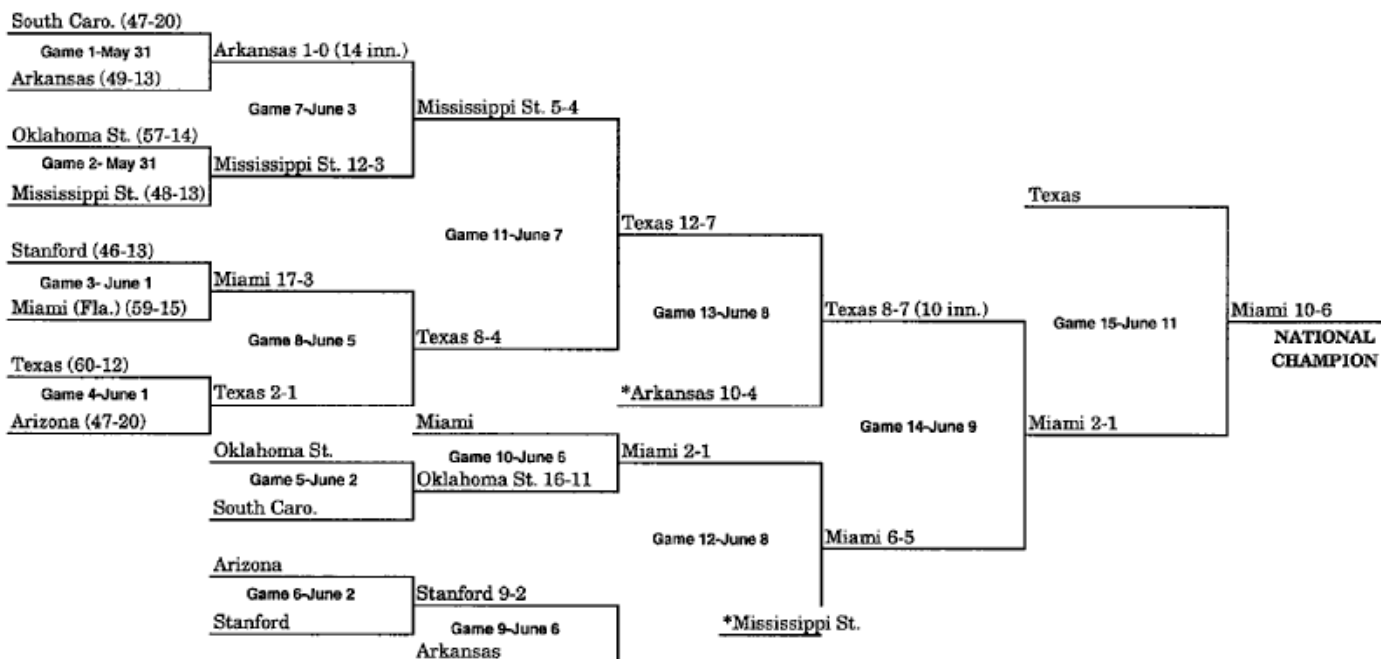

1985 BRACKET (MAY 31-JUNE 11)

*Pairings adjusted for Games 12 and 13 to match teams which have not played previously, or have not played since first round.