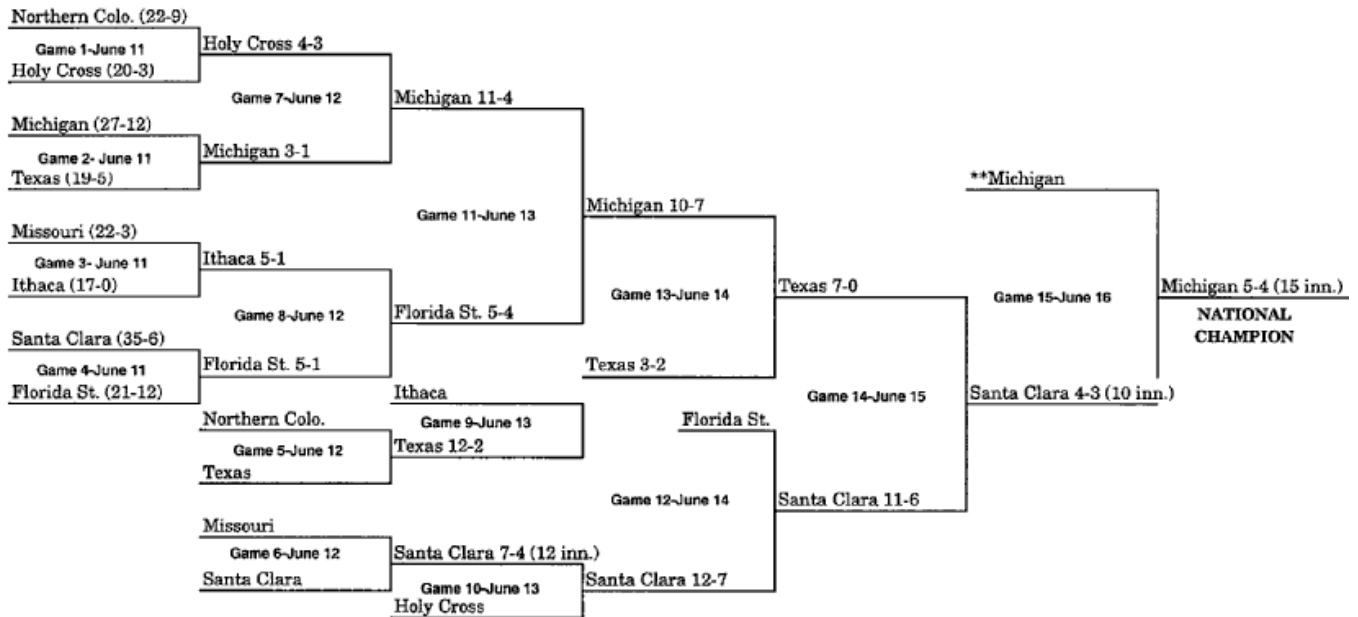

1952 BRACKET (JUNE 12-JUNE 17)

1953 BRACKET (JUNE 11-JUNE 16)

**When three teams remain after Game 13, a drawing determines which team receives a bye to the championship game

1954 BRACKET (JUNE 10-JUNE 16)

***When three teams remain after Game 13, a drawing determines which team receives a bye to the championship game.*

1955 BRACKET (JUNE 10-JUNE 16)

***When three teams remain after Game 13, a drawing determines which team receives a bye to the championship game.*

1956 BRACKET (JUNE 9-JUNE 14)

1957 BRACKET (JUNE 8-JUNE 12)

1958 BRACKET (JUNE 13-JUNE 19)

1959 BRACKET (JUNE 12-JUNE 18)

**When three teams remain after Game 13, a drawing determines which team receives a bye to the championship game.

1960 BRACKET (JUNE 13-JUNE 20)

1961 BRACKET (JUNE 9-JUNE 15)

1962 BRACKET (JUNE 11-JUNE 16)

** When three teams remain after Game 13, a drawing determines which team receives a bye to the championship game.