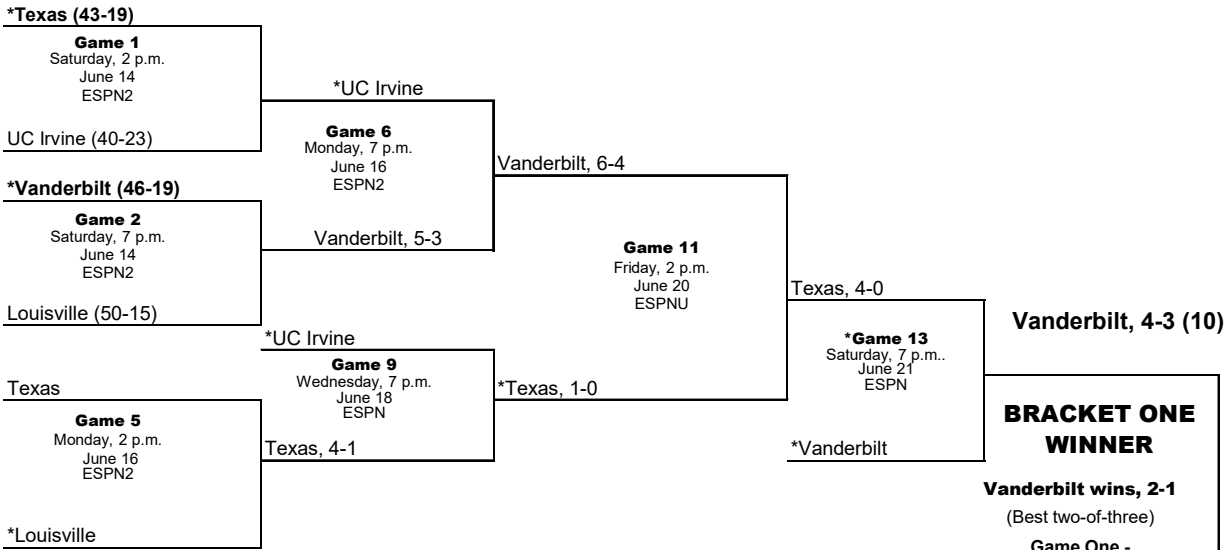

2014 BRACKET (JUNE 14 - JUNE 25)

BRACKET ONE