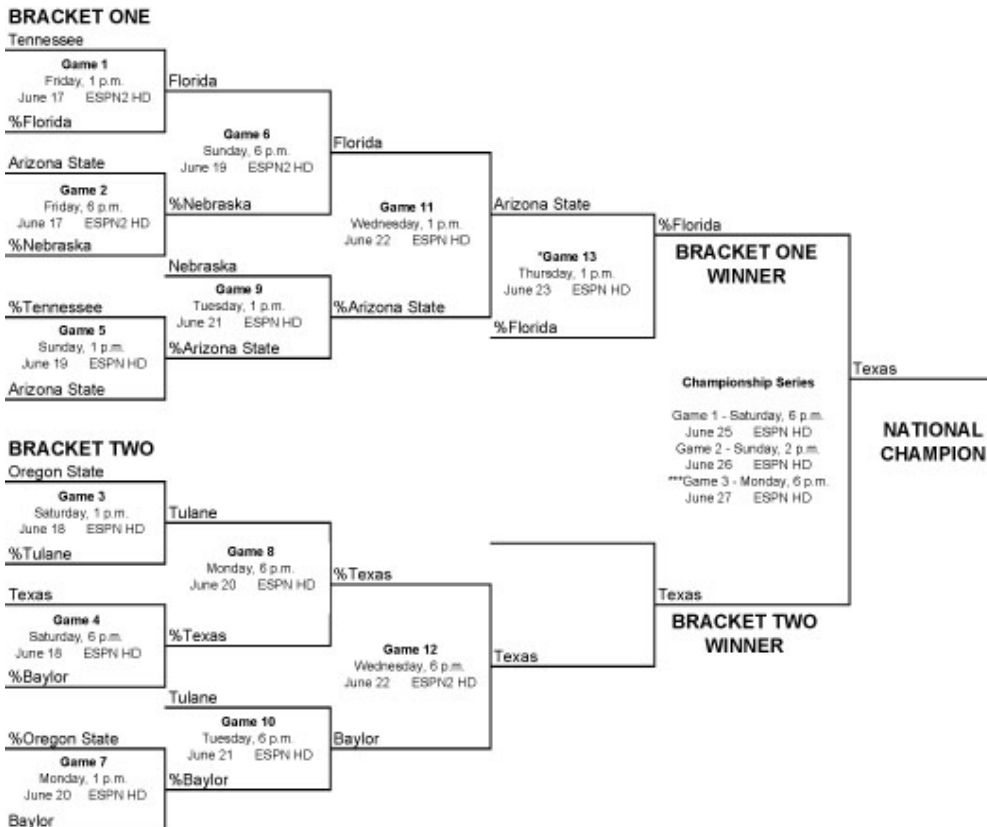

Miami (Fla.) 7-5

Texas 5-1

Game 14-16 - June 21-23

Rice 4-3, 3-8, 14-2

NATIONAL CHAMPION

2004 BRACKET (JUNE 18-JUNE 27)

2005 BRACKET (JUNE 17- JUNE 26)

2006 BRACKET (JUNE 16- JUNE 26)