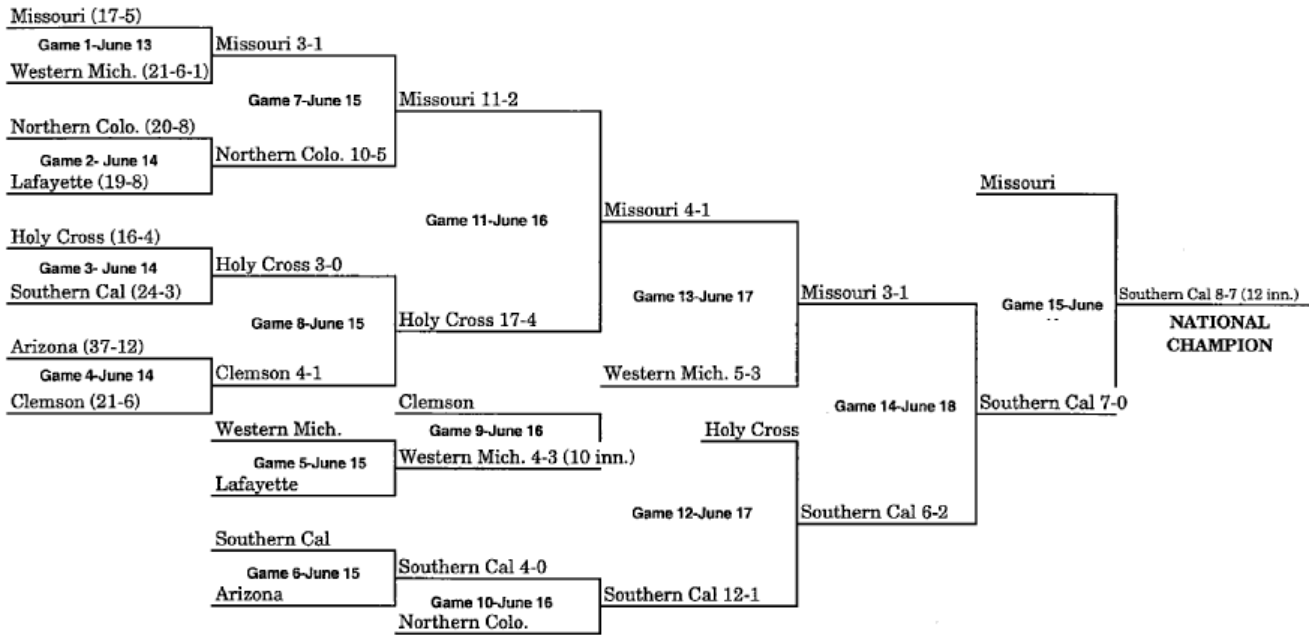

1952 BRACKET (JUNE 12-JUNE 17)

1953 BRACKET (JUNE 11-JUNE 16)

**When three teams remain after Game 13, a drawing determines which team receives a bye to the championship game

1954 BRACKET (JUNE 10-JUNE 16)

***When three teams remain after Game 13, a drawing determines which team receives a bye to the championship game.*

1955 BRACKET (JUNE 10-JUNE 16)

***When three teams remain after Game 13, a drawing determines which team receives a bye to the championship game.*

1956 BRACKET (JUNE 9-JUNE 14)

1957 BRACKET (JUNE 8-JUNE 12)

1958 BRACKET (JUNE 13-JUNE 19)

1959 BRACKET (JUNE 12-JUNE 18)

**When three teams remain after Game 13, a drawing determines which team receives a bye to the championship game.

1960 BRACKET (JUNE 13-JUNE 20)

1961 BRACKET (JUNE 9-JUNE 15)

1962 BRACKET (JUNE 11-JUNE 16)

** When three teams remain after Game 13, a drawing determines which team receives a bye to the championship game.