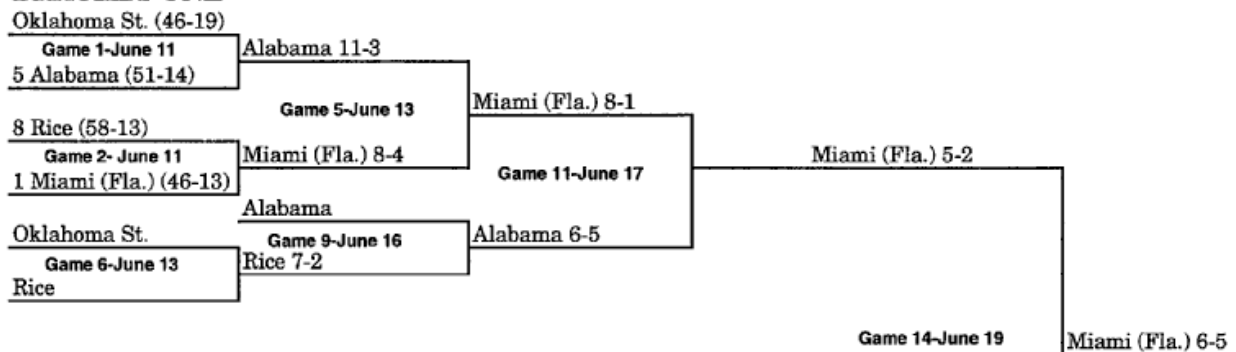

1999 BRACKET (JUNE 11-JUNE 19)

BRACKET ONE