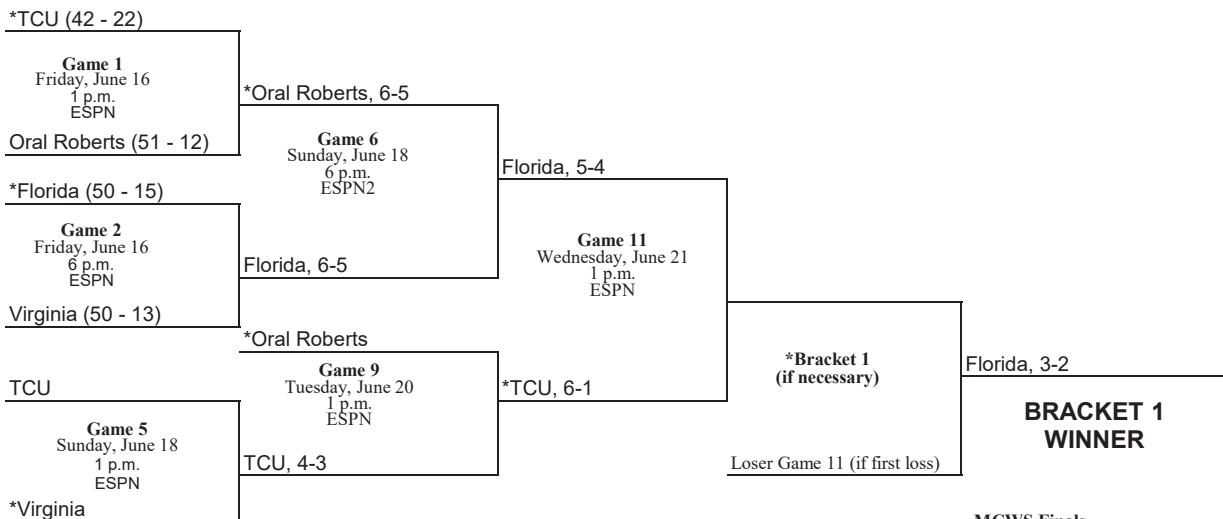

2023 BRACKET (JUNE 16 - JUNE 26)

2023 NCAA Men's College World Series Charles Schwab Field Omaha - Omaha, Nebraska June 16-25/26

BRACKET 1

BRACKET 2

MCWS Finals
Florida home team for games 1 and 3
(Best two-of-three and all games on ESPN)
Game One - LSU 4, Florida 3 (11 innings)
Game Two - Florida 24, LSU 4
Game Three - LSU 18, Florida 4