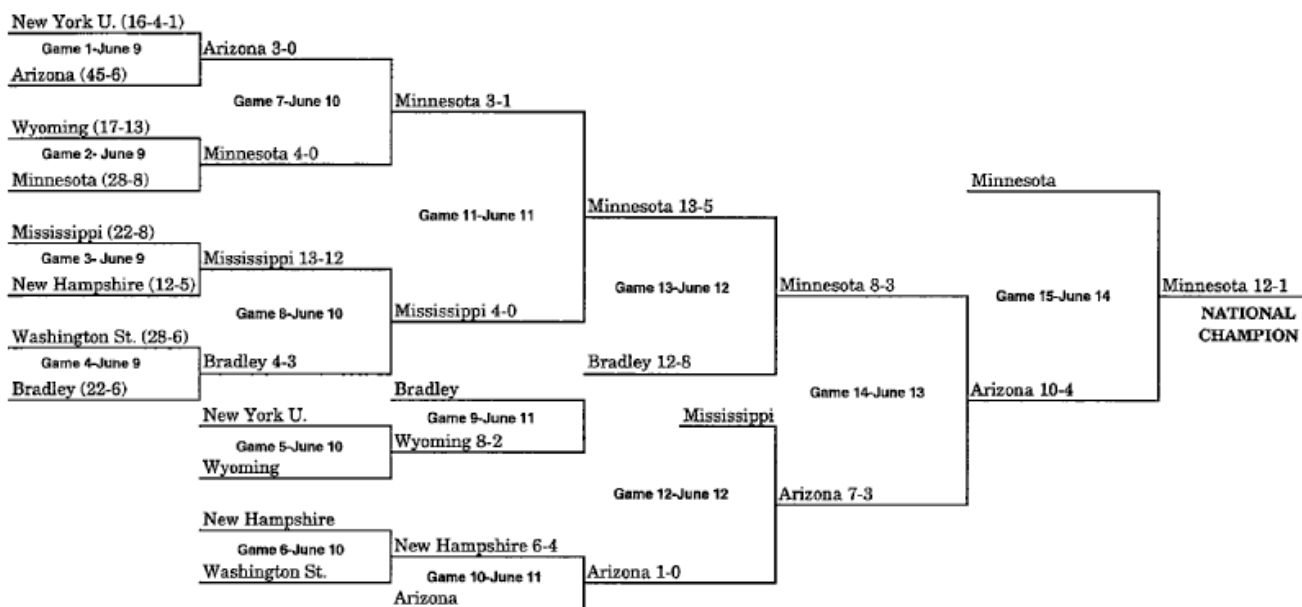

1947 BRACKET (JUNE 27-JUNE 28)

(KALAMAZOO, MI – BEST OF THREE)

1948 BRACKET (JUNE 25-JUNE 26)

(KALAMAZOO, MI – BEST OF THREE)

1949 BRACKET (JUNE 22-JUNE 25)

(WICHITA, KS)

1950 BRACKET (JUNE 15-JUNE 23)

1951 BRACKET (JUNE 13-JUNE 17)

1952 BRACKET (JUNE 12-JUNE 17)

1953 BRACKET (JUNE 11-JUNE 16)

**When three teams remain after Game 13, a drawing determines which team receives a bye to the championship game

1954 BRACKET (JUNE 10-JUNE 16)

***When three teams remain after Game 13, a drawing determines which team receives a bye to the championship game.*

1955 BRACKET (JUNE 10-JUNE 16)

***When three teams remain after Game 13, a drawing determines which team receives a bye to the championship game.*

1956 BRACKET (JUNE 9-JUNE 14)

1957 BRACKET (JUNE 8-JUNE 12)

1958 BRACKET (JUNE 13-JUNE 19)

1959 BRACKET (JUNE 12-JUNE 18)

**When three teams remain after Game 13, a drawing determines which team receives a bye to the championship game.