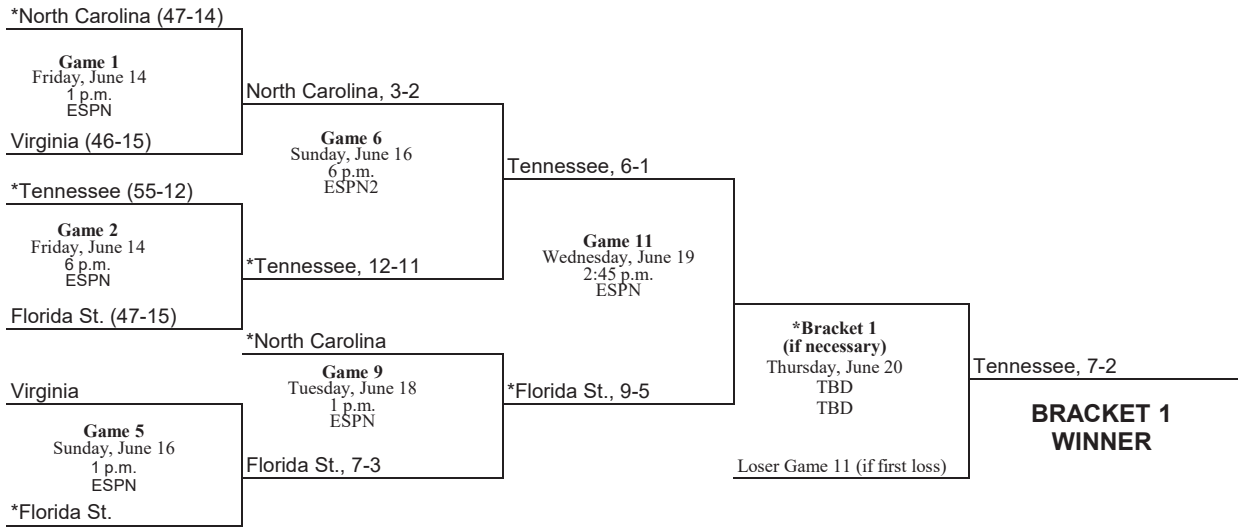

BRACKET 2

ESPN ESPN2

ESPN+

STREAMING LIVE
WATCH ESPN

MCWS Finals
(Best two-of-three)
Game One - Texas A&M 9, Tennessee 5
Game Two - Tennessee 4, Texas A&M 1
Game Three - Tennessee 6, Texas A&M 5

Tennessee

NATIONAL CHAMPION