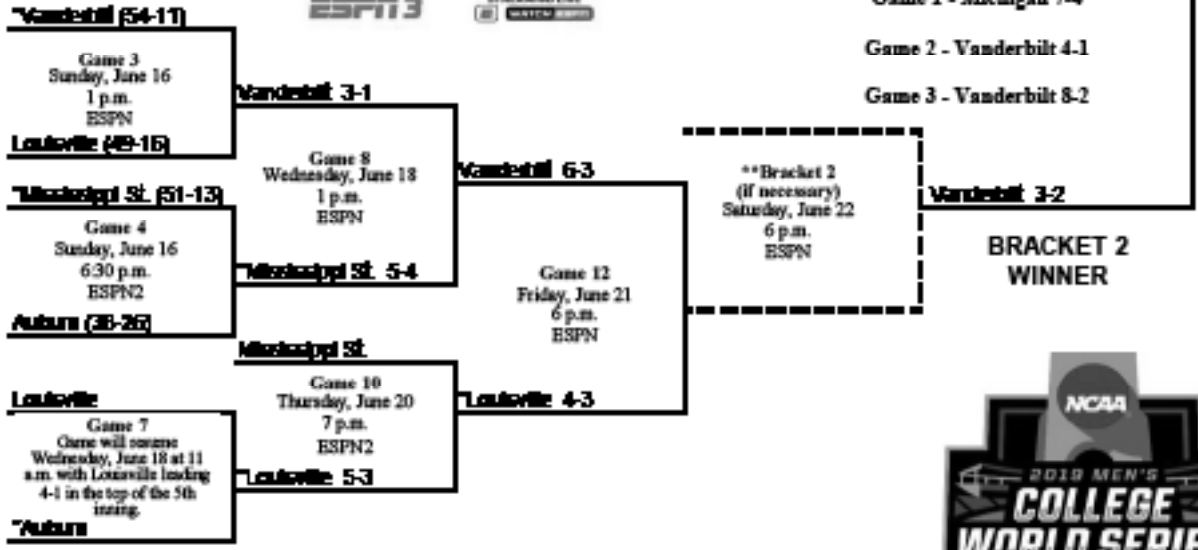

BRACKET 2

All Times Central *Home Team

*Bracket 1 will be necessary if the winner of Game 9 also wins Game 11. If it is the only game scheduled for that day, the game will tentatively start at 6 p.m. If there are less games for that day, the game will tentatively start at 1 p.m.

**Bracket 2 will be necessary if the winner of Game 10 also wins Game 12. If it is the only game scheduled for that day, the game will tentatively start at 6 p.m. If there are less games for that day, the game will tentatively start at 6 p.m.

©CWS® Finals Game 3 will be necessary if the winner of CWS® Finals Game 1 loses CWS® Finals Game 2.