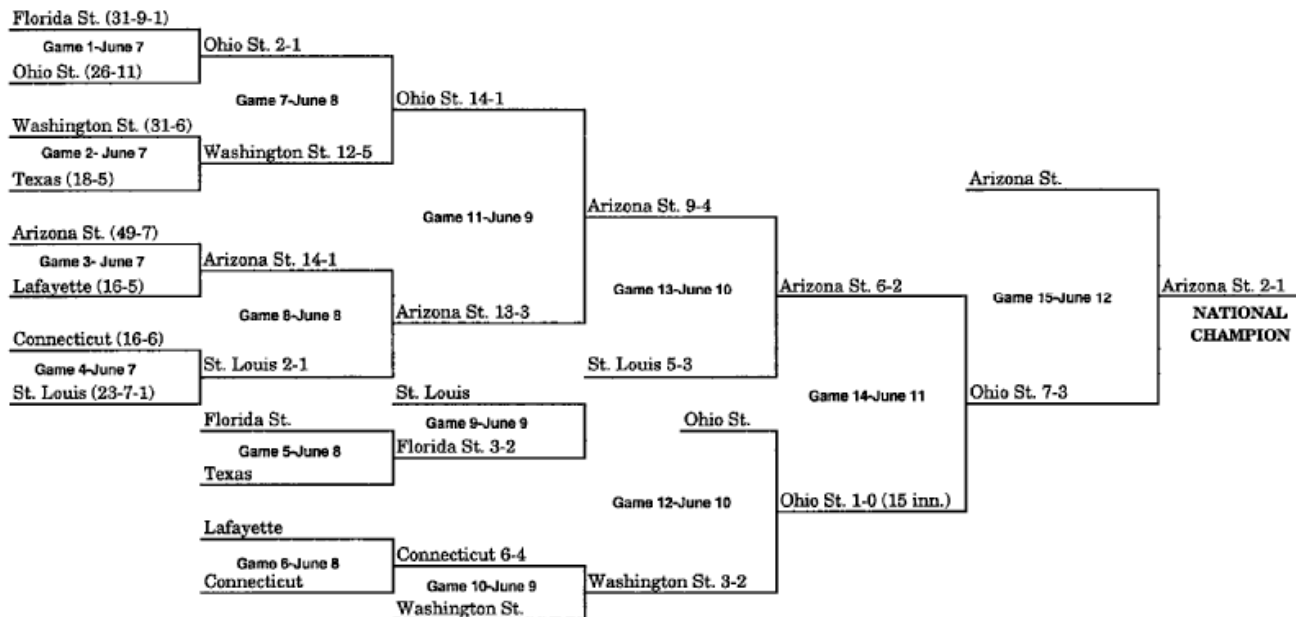

1956 BRACKET (JUNE 9-JUNE 14)

1957 BRACKET (JUNE 8-JUNE 12)

1958 BRACKET (JUNE 13-JUNE 19)

1959 BRACKET (JUNE 12-JUNE 18)

**When three teams remain after Game 13, a drawing determines which team receives a bye to the championship game.

1960 BRACKET (JUNE 13-JUNE 20)

1961 BRACKET (JUNE 9-JUNE 15)

1962 BRACKET (JUNE 11-JUNE 16)

** When three teams remain after Game 13, a drawing determines which team receives a bye to the championship game.

1963 BRACKET (JUNE 10-JUNE 16)

1964 BRACKET (JUNE 8-JUNE 18)

1965 BRACKET (JUNE 7-JUNE 12)

1966 BRACKET (JUNE 13-JUNE 18)

***When three teams remain after Game 13, a drawing determines which team receives a bye to the championship game.*