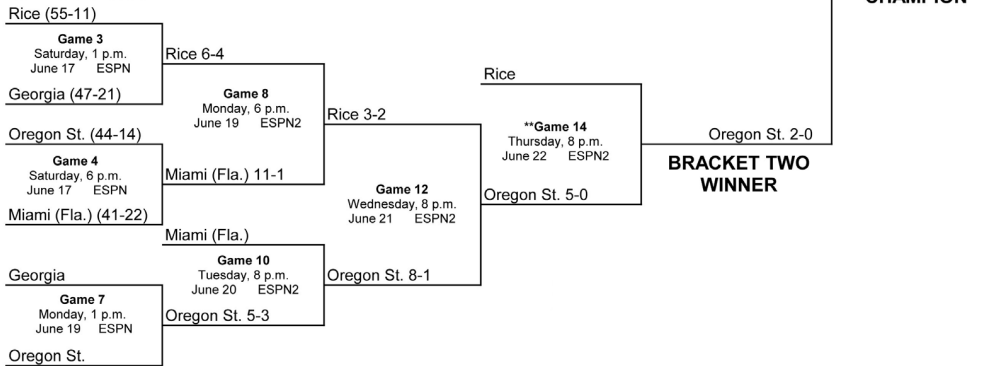

BRACKET TWO