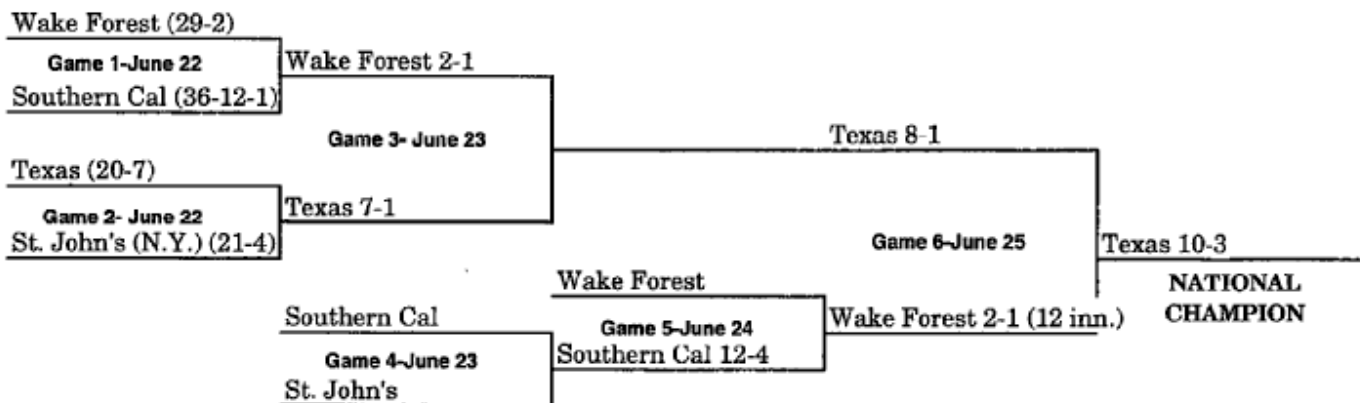

CWS BRACKETS

CWS Brackets 1947-2025.....2

CWS BRACKETS 1947-2025

Note: Won-lost records (listed in parenthesis after each team's name) include district/regional/super regional results and reflect that team's record entering the CWS.

1947 BRACKET (JUNE 27-JUNE 28)

(KALAMAZOO, MI – BEST OF THREE)

1948 BRACKET (JUNE 25-JUNE 26)

(KALAMAZOO, MI – BEST OF THREE)

1949 BRACKET (JUNE 22-JUNE 25)

(WICHITA, KS)

1950 BRACKET (JUNE 15-JUNE 23)

1951 BRACKET (JUNE 13-JUNE 17)

1952 BRACKET (JUNE 12-JUNE 17)

1953 BRACKET (JUNE 11-JUNE 16)

**When three teams remain after Game 13, a drawing determines which team receives a bye to the championship game

1954 BRACKET (JUNE 10-JUNE 16)

***When three teams remain after Game 13, a drawing determines which team receives a bye to the championship game.*

1955 BRACKET (JUNE 10-JUNE 16)

***When three teams remain after Game 13, a drawing determines which team receives a bye to the championship game.*