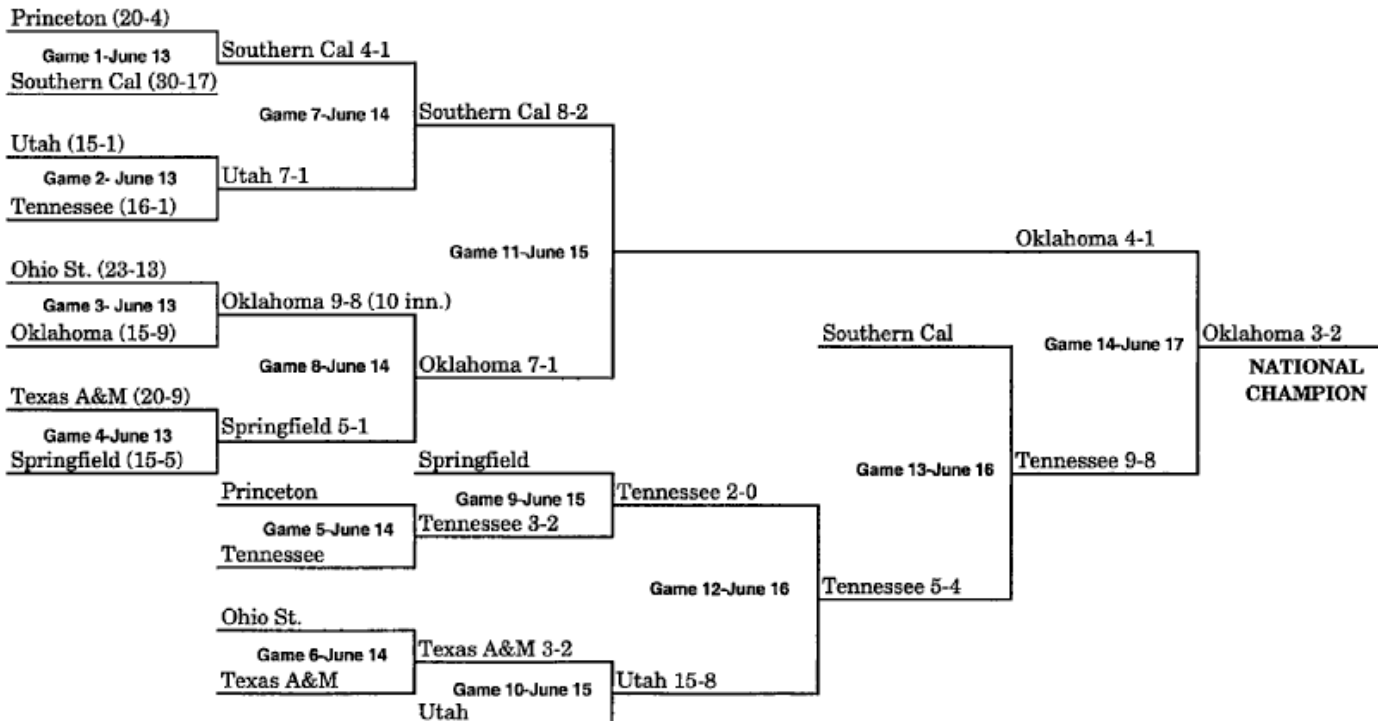

1947 BRACKET (JUNE 27-JUNE 28)

(KALAMAZOO, MI – BEST OF THREE)

1948 BRACKET (JUNE 25-JUNE 26)

(KALAMAZOO, MI – BEST OF THREE)

1949 BRACKET (JUNE 22-JUNE 25)

(WICHITA, KS)

1950 BRACKET (JUNE 15-JUNE 23)

1951 BRACKET (JUNE 13-JUNE 17)

1952 BRACKET (JUNE 12-JUNE 17)

1953 BRACKET (JUNE 11-JUNE 16)

**When three teams remain after Game 13, a drawing determines which team receives a bye to the championship game

1954 BRACKET (JUNE 10-JUNE 16)