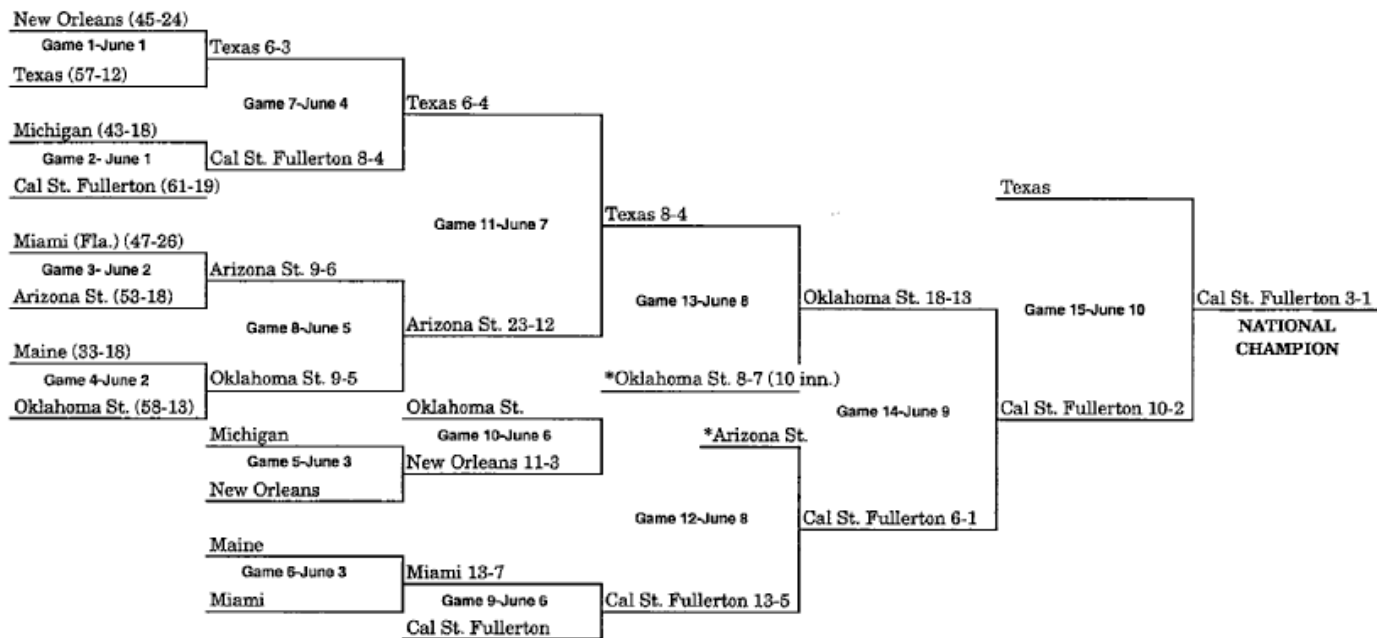

1984 BRACKET (JUNE 1-JUNE 10)

*Pairings adjusted for Games 12 and 13 to match teams which have not played previously, or have not played since first round.