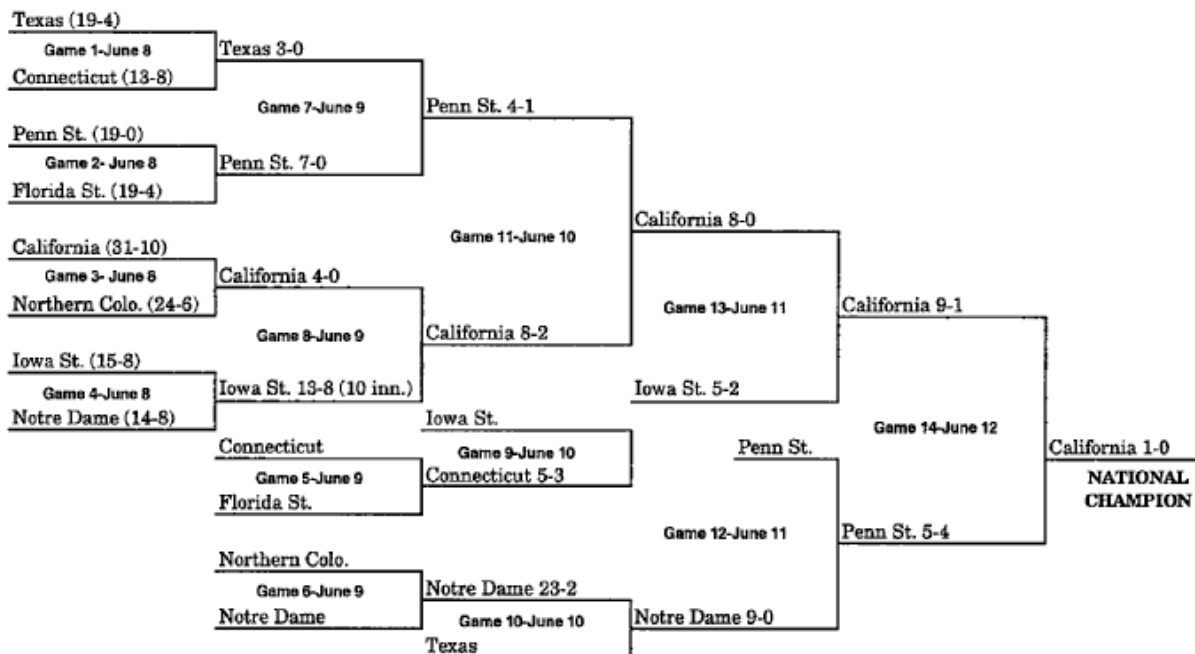

1947 BRACKET (JUNE 27-JUNE 28)

(KALAMAZOO, MI – BEST OF THREE)

1948 BRACKET (JUNE 25-JUNE 26)

(KALAMAZOO, MI – BEST OF THREE)

1949 BRACKET (JUNE 22-JUNE 25)

(WICHITA, KS)

1950 BRACKET (JUNE 15-JUNE 23)

1951 BRACKET (JUNE 13-JUNE 17)

1952 BRACKET (JUNE 12-JUNE 17)

1953 BRACKET (JUNE 11-JUNE 16)

**When three teams remain after Game 13, a drawing determines which team receives a bye to the championship game

1954 BRACKET (JUNE 10-JUNE 16)

***When three teams remain after Game 13, a drawing determines which team receives a bye to the championship game.*

1955 BRACKET (JUNE 10-JUNE 16)

***When three teams remain after Game 13, a drawing determines which team receives a bye to the championship game.*

1956 BRACKET (JUNE 9-JUNE 14)

1957 BRACKET (JUNE 8-JUNE 12)

1958 BRACKET (JUNE 13-JUNE 19)

1959 BRACKET (JUNE 12-JUNE 18)

**When three teams remain after Game 13, a drawing determines which team receives a bye to the championship game.