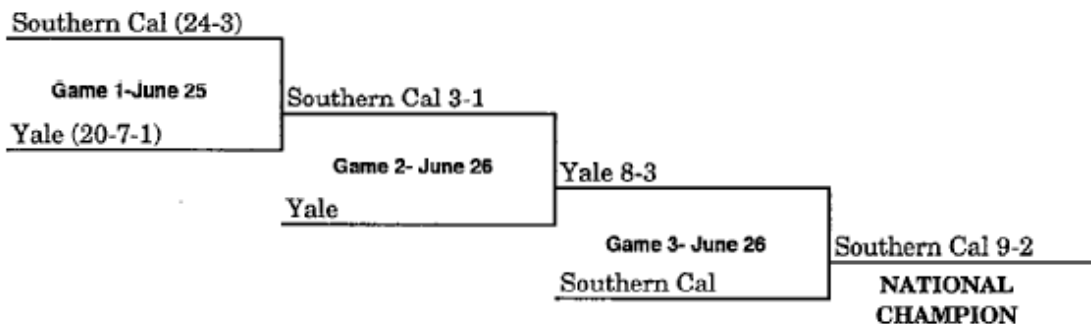

CWS BRACKETS

CWS Brackets 1947-2025.....2

CWS BRACKETS 1947-2025

Note: Won-lost records (listed in parenthesis after each team's name) include district/regional/super regional results and reflect that team's record entering the CWS.

1947 BRACKET (JUNE 27-JUNE 28)

(KALAMAZOO, MI – BEST OF THREE)

1948 BRACKET (JUNE 25-JUNE 26)

(KALAMAZOO, MI – BEST OF THREE)

1949 BRACKET (JUNE 22-JUNE 25)

(WICHITA, KS)

1950 BRACKET (JUNE 15-JUNE 23)

1951 BRACKET (JUNE 13-JUNE 17)

1952 BRACKET (JUNE 12-JUNE 17)

1953 BRACKET (JUNE 11-JUNE 16)

**When three teams remain after Game 13, a drawing determines which team receives a bye to the championship game

1954 BRACKET (JUNE 10-JUNE 16)