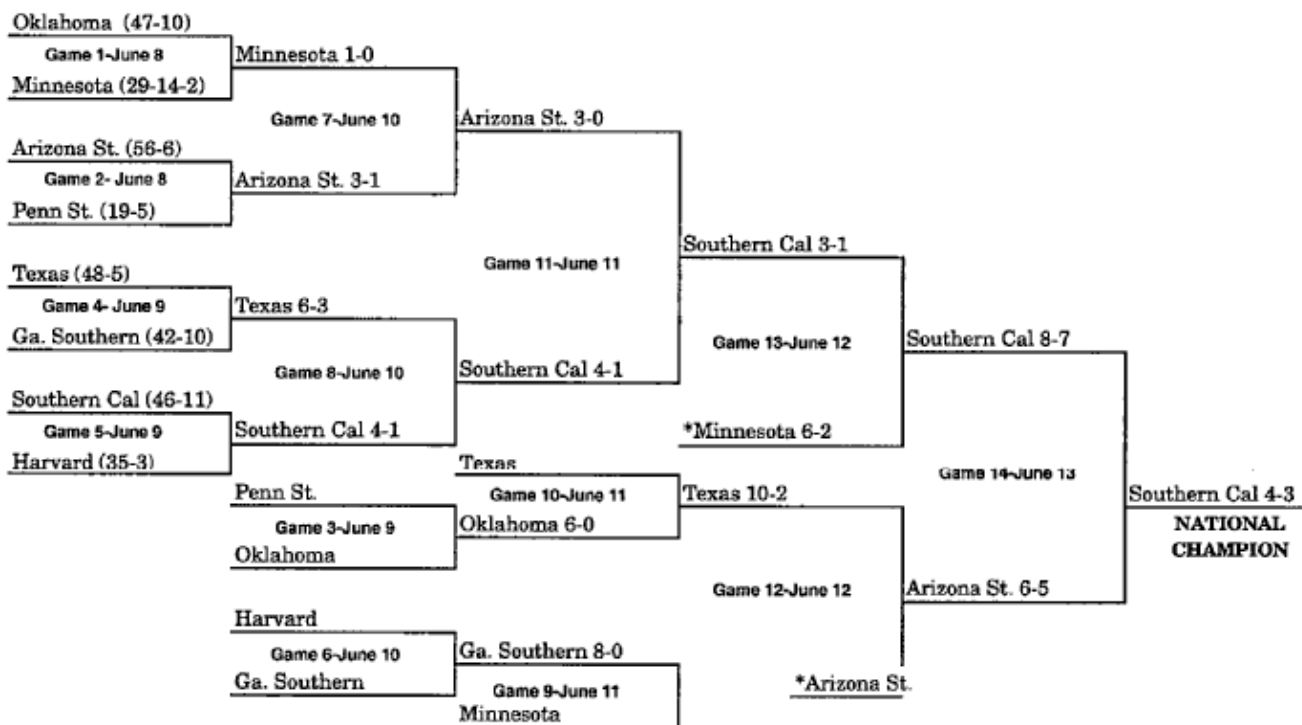

1973 BRACKET (JUNE 8-JUNE 13)

*Pairings adjusted for Games 12 and 13 to match teams which have not played previously, or have not played since first round.