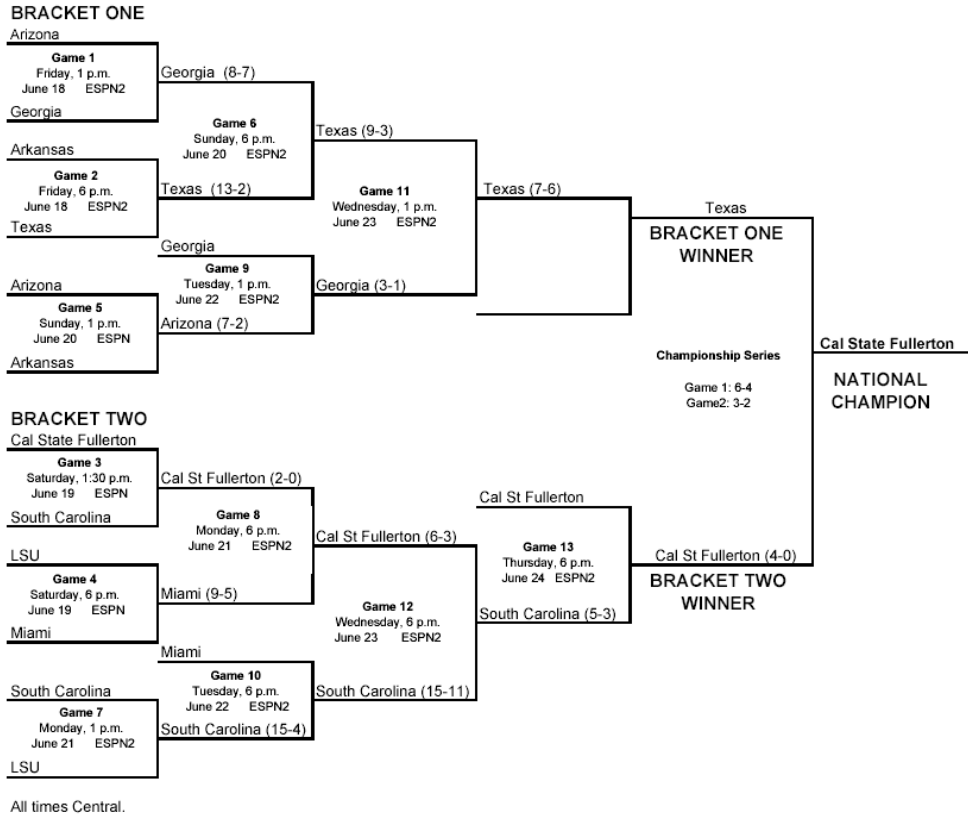

Miami (Fla.) 7-5

Texas 5-1

Game 14-16 - June 21-23

Rice 4-3, 3-8, 14-2

NATIONAL CHAMPION

2004 BRACKET (JUNE 18-JUNE 27)

2005 BRACKET (JUNE 17- JUNE 26)

2006 BRACKET (JUNE 16- JUNE 26)