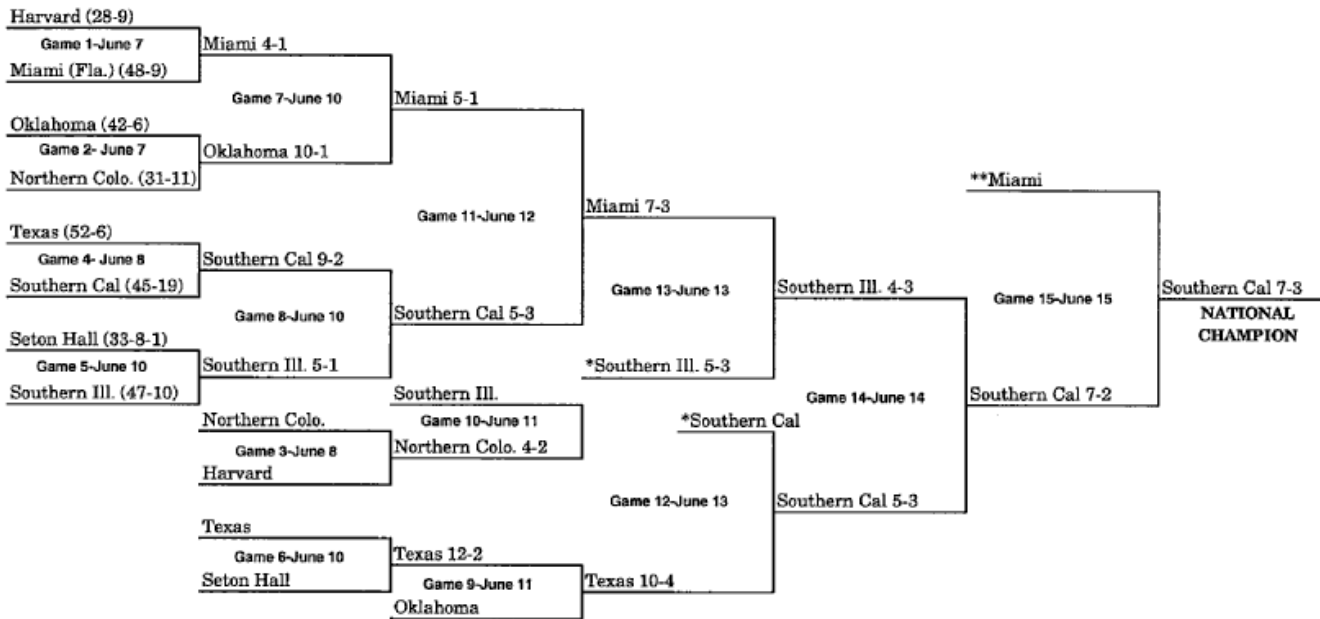

1971 BRACKET (JUNE 11-JUNE 17)

*Pairings adjusted for Games 12 and 13 to match teams which have not played previously, or have not played since first round.
 **When three teams remain after Game 13, a drawing determines which team receives a bye to the championship game.

1972 BRACKET (JUNE 9-JUNE 16)

*Pairings adjusted for Games 12 and 13 to match teams which have not played previously, or have not played since first round.

1973 BRACKET (JUNE 8-JUNE 13)

*Pairings adjusted for Games 12 and 13 to match teams which have not played previously, or have not played since first round.

1974 BRACKET (JUNE 7-JUNE 15)

*Pairings adjusted for Games 12 and 13 to match teams which have not played previously, or have not played since first round.

**When three teams remain after Game 13, a drawing determines which team receives a bye to the championship game.