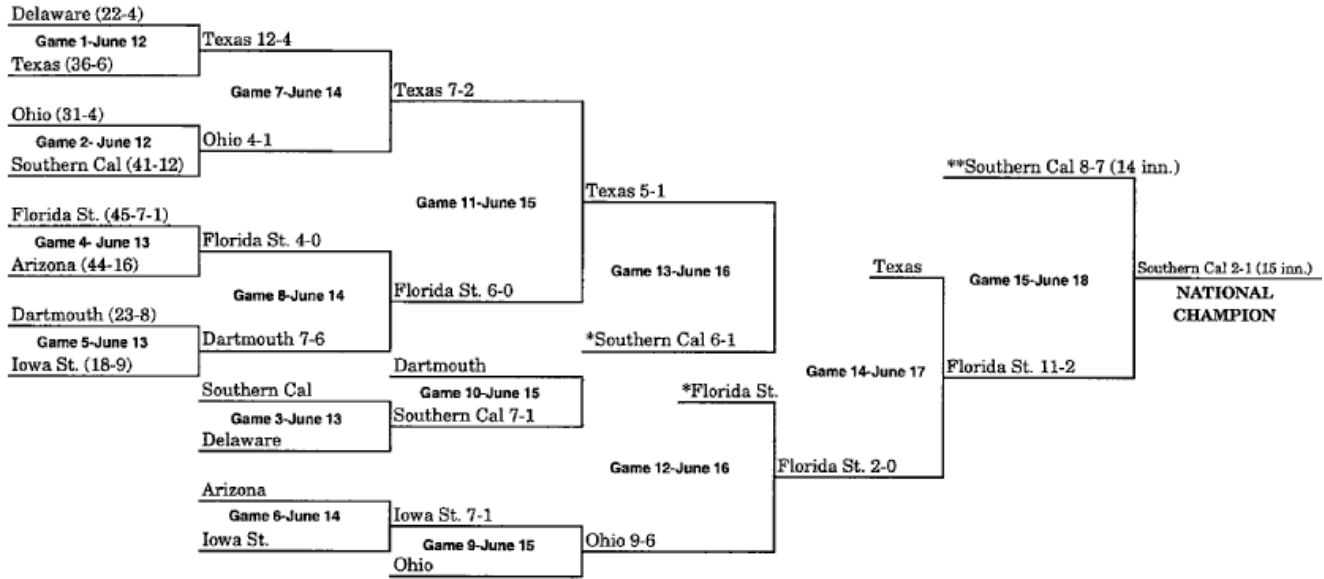

1970 BRACKET (JUNE 12-JUNE 18)

*Pairings adjusted for Games 12 and 13 to match teams which have not played previously, or have not played since first round.
**When three teams remain after Game 13, a drawing determines which team receives a bye to the championship game.