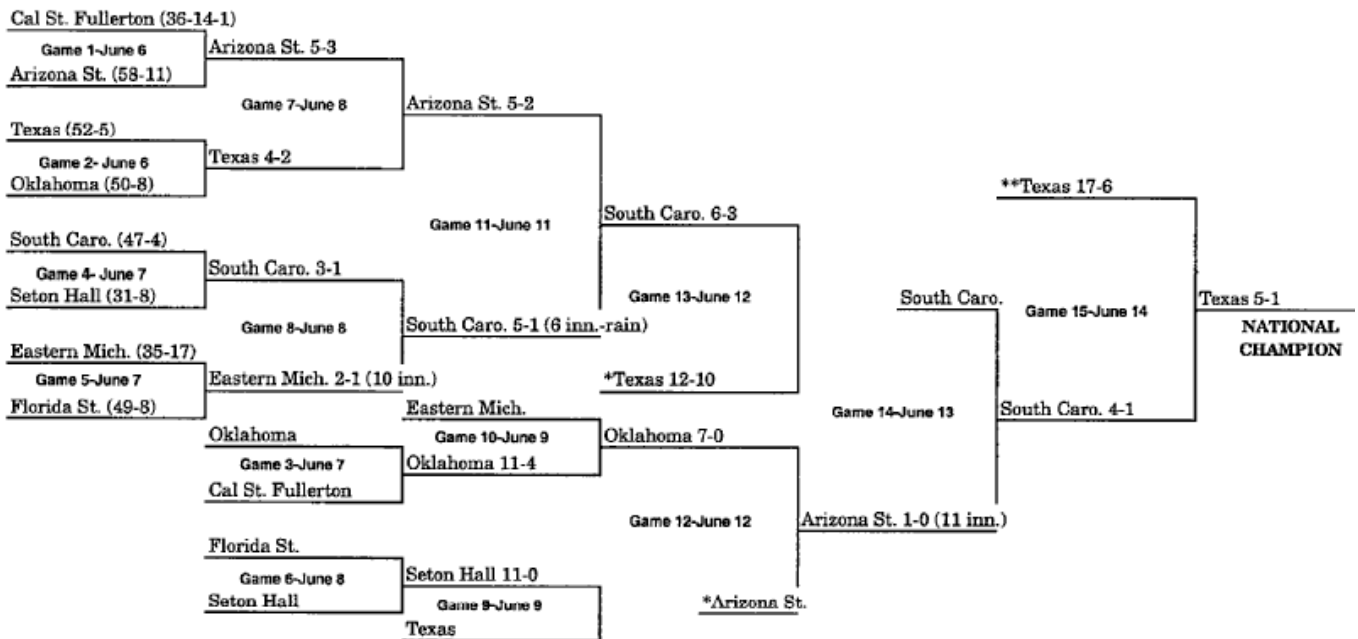

1975 BRACKET (JUNE 6-JUNE 14)

*Pairings adjusted for Games 12 and 13 to match teams which have not played previously, or have not played since first round.

**When three teams remain after Game 13, a drawing determines which team receives a bye to the championship game.