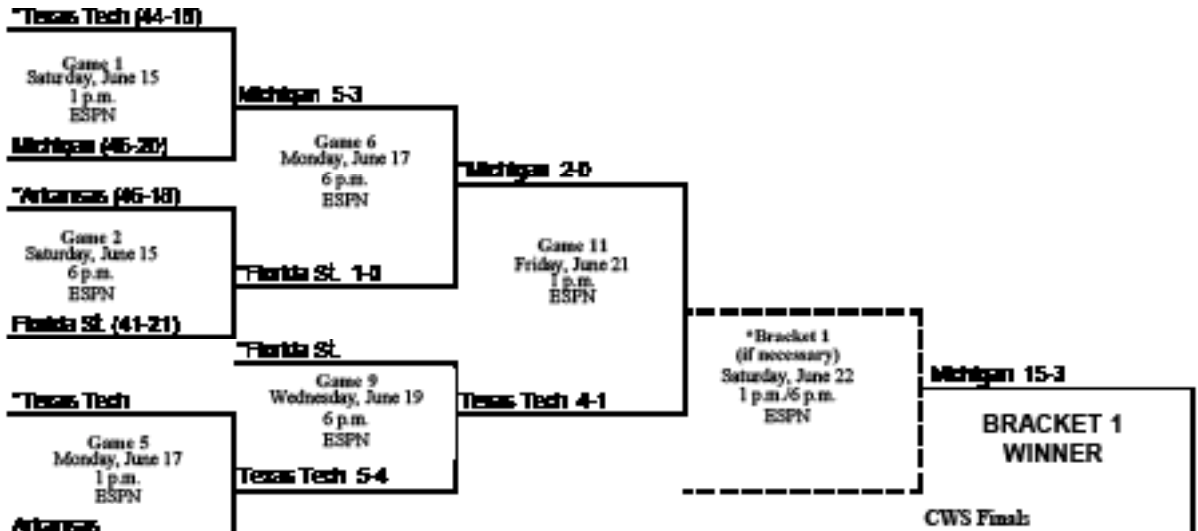

2019 BRACKET (JUNE 15 - JUNE 26)

2019 NCAA Men's College World Series
TD Ameritrade Park Omaha - Omaha, Nebraska
June 15-25/26

BRACKET 1