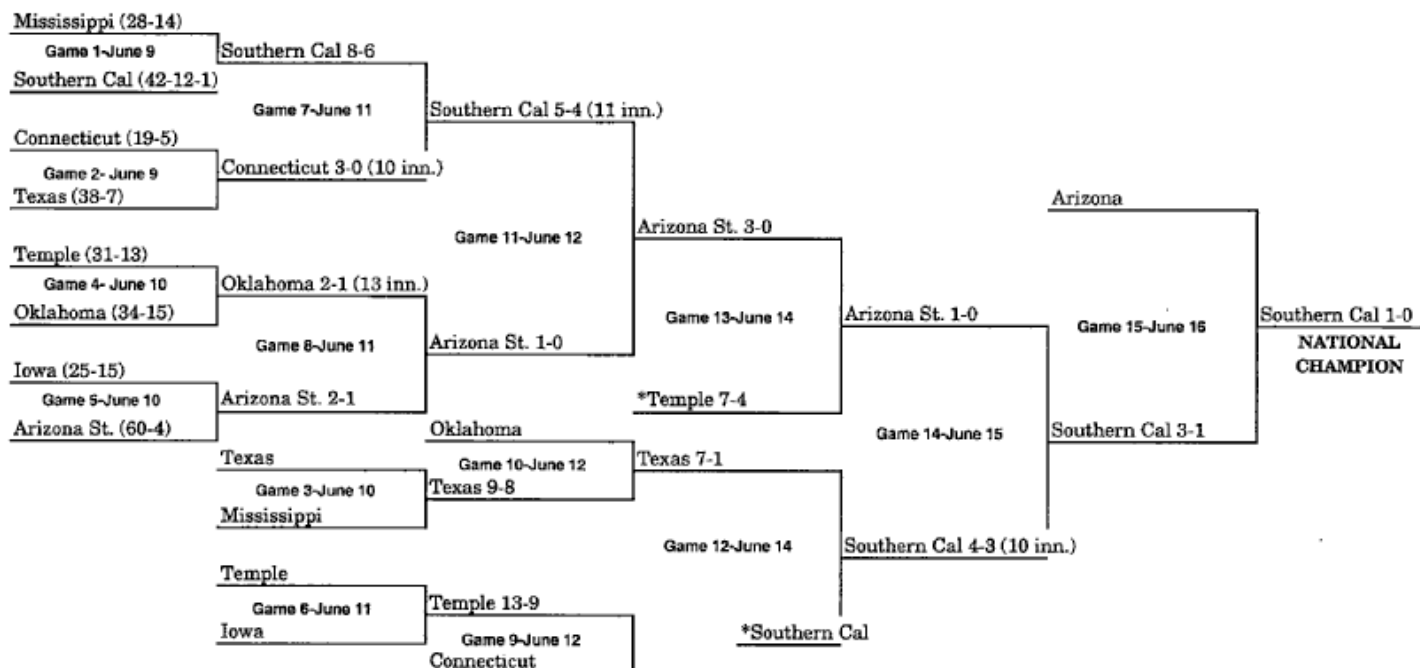

1972 BRACKET (JUNE 9-JUNE 16)

*Pairings adjusted for Games 12 and 13 to match teams which have not played previously, or have not played since first round.