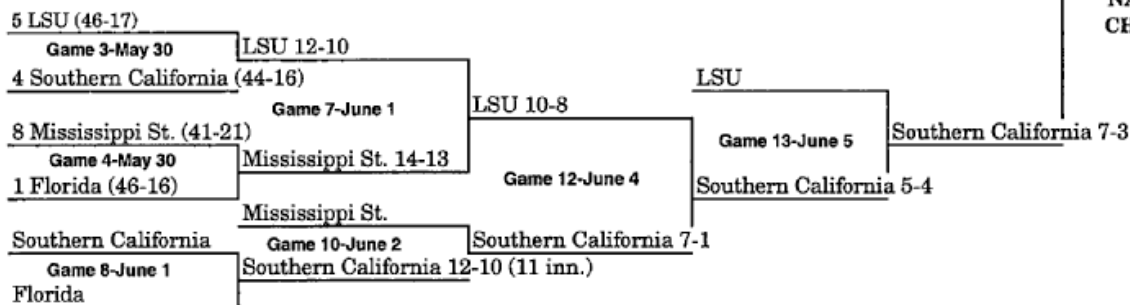

Clemson

1998 BRACKET (MAY 29-JUNE 6)

BRACKET ONE

BRACKET TWO

Note: Beginning in 1999, the Division I Baseball Committee selected the eight national seeds at the beginning of the championship. Number before team names are national seed numbers only.