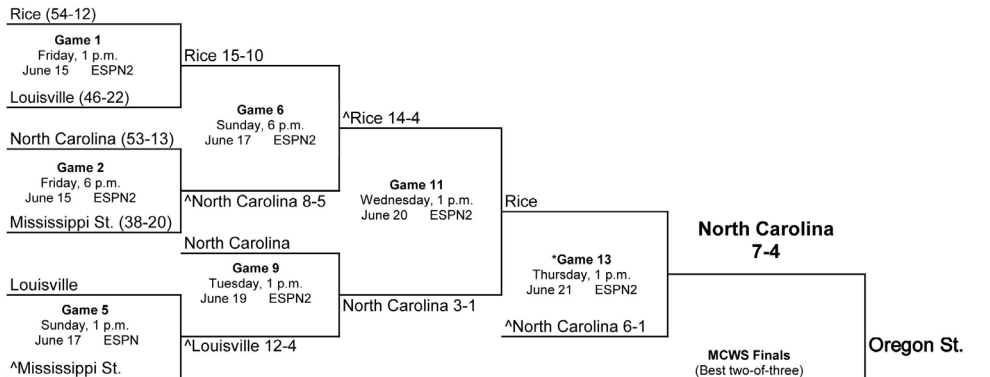

BRACKET ONE

BRACKET TWO

2007 BRACKET (JUNE 15- JUNE 24)

BRACKET ONE

BRACKET TWO

2008 BRACKET (JUNE 14- JUNE 25)

BRACKET ONE

[^]Florida St. (54-12)