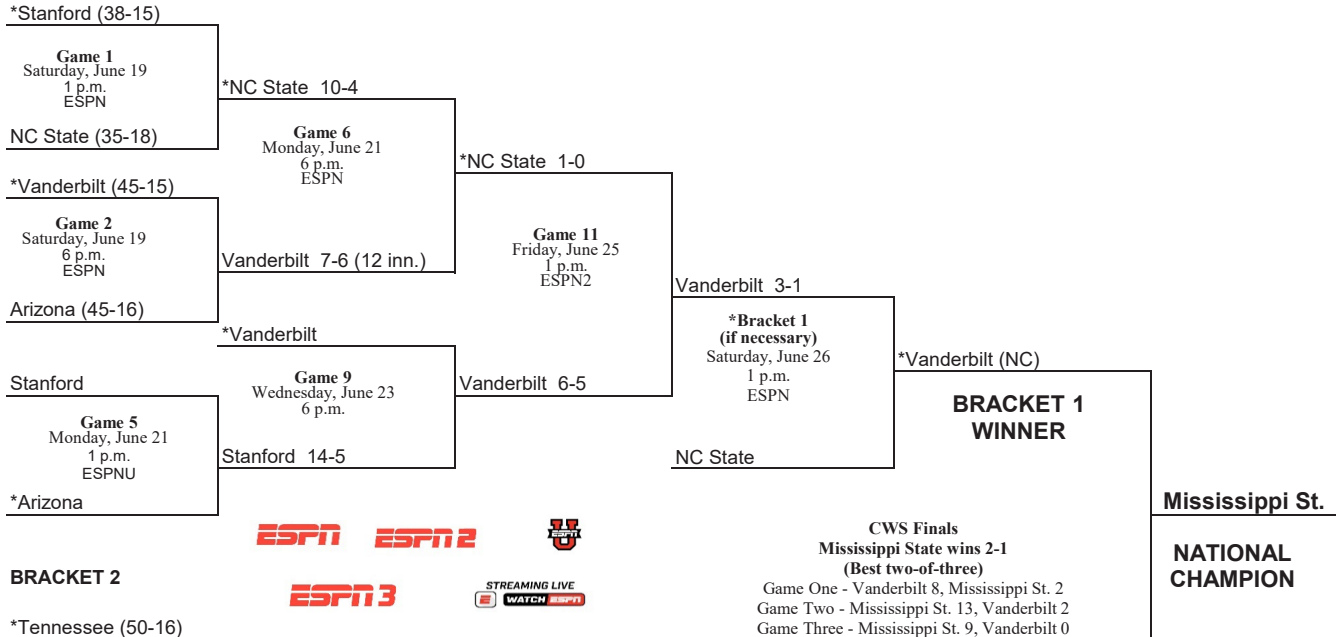

2021 BRACKET (JUNE 19 - JUNE 30)

2021 NCAA Men's College World Series TD Ameritrade Park Omaha - Omaha, Nebraska June 19-29/30

BRACKET 1

BRACKET 2