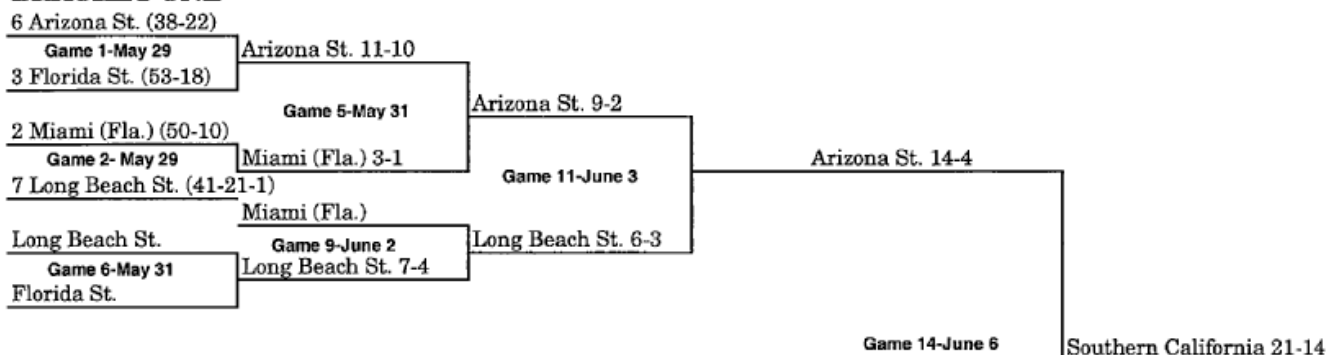

Clemson

1998 BRACKET (MAY 29-JUNE 6)

BRACKET ONE

BRACKET TWO

Note: Beginning in 1999, the Division I Baseball Committee selected the eight national seeds at the beginning of the championship. Number before team names are national seed numbers only.