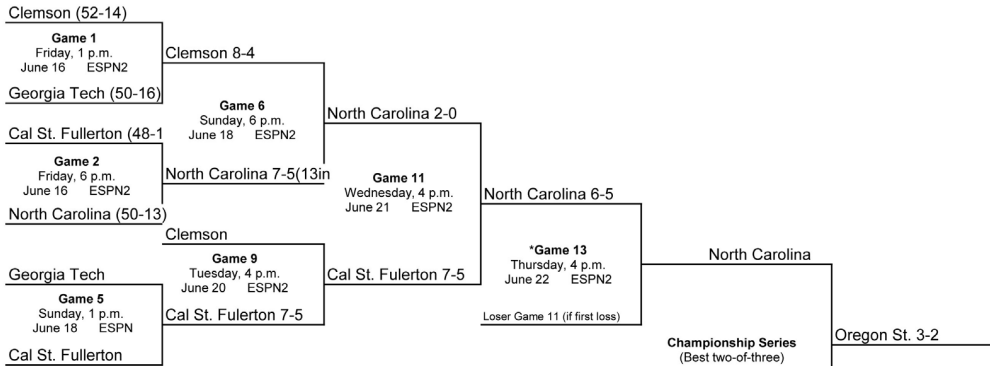

2006 BRACKET (JUNE 16- JUNE 26)

BRACKET ONE