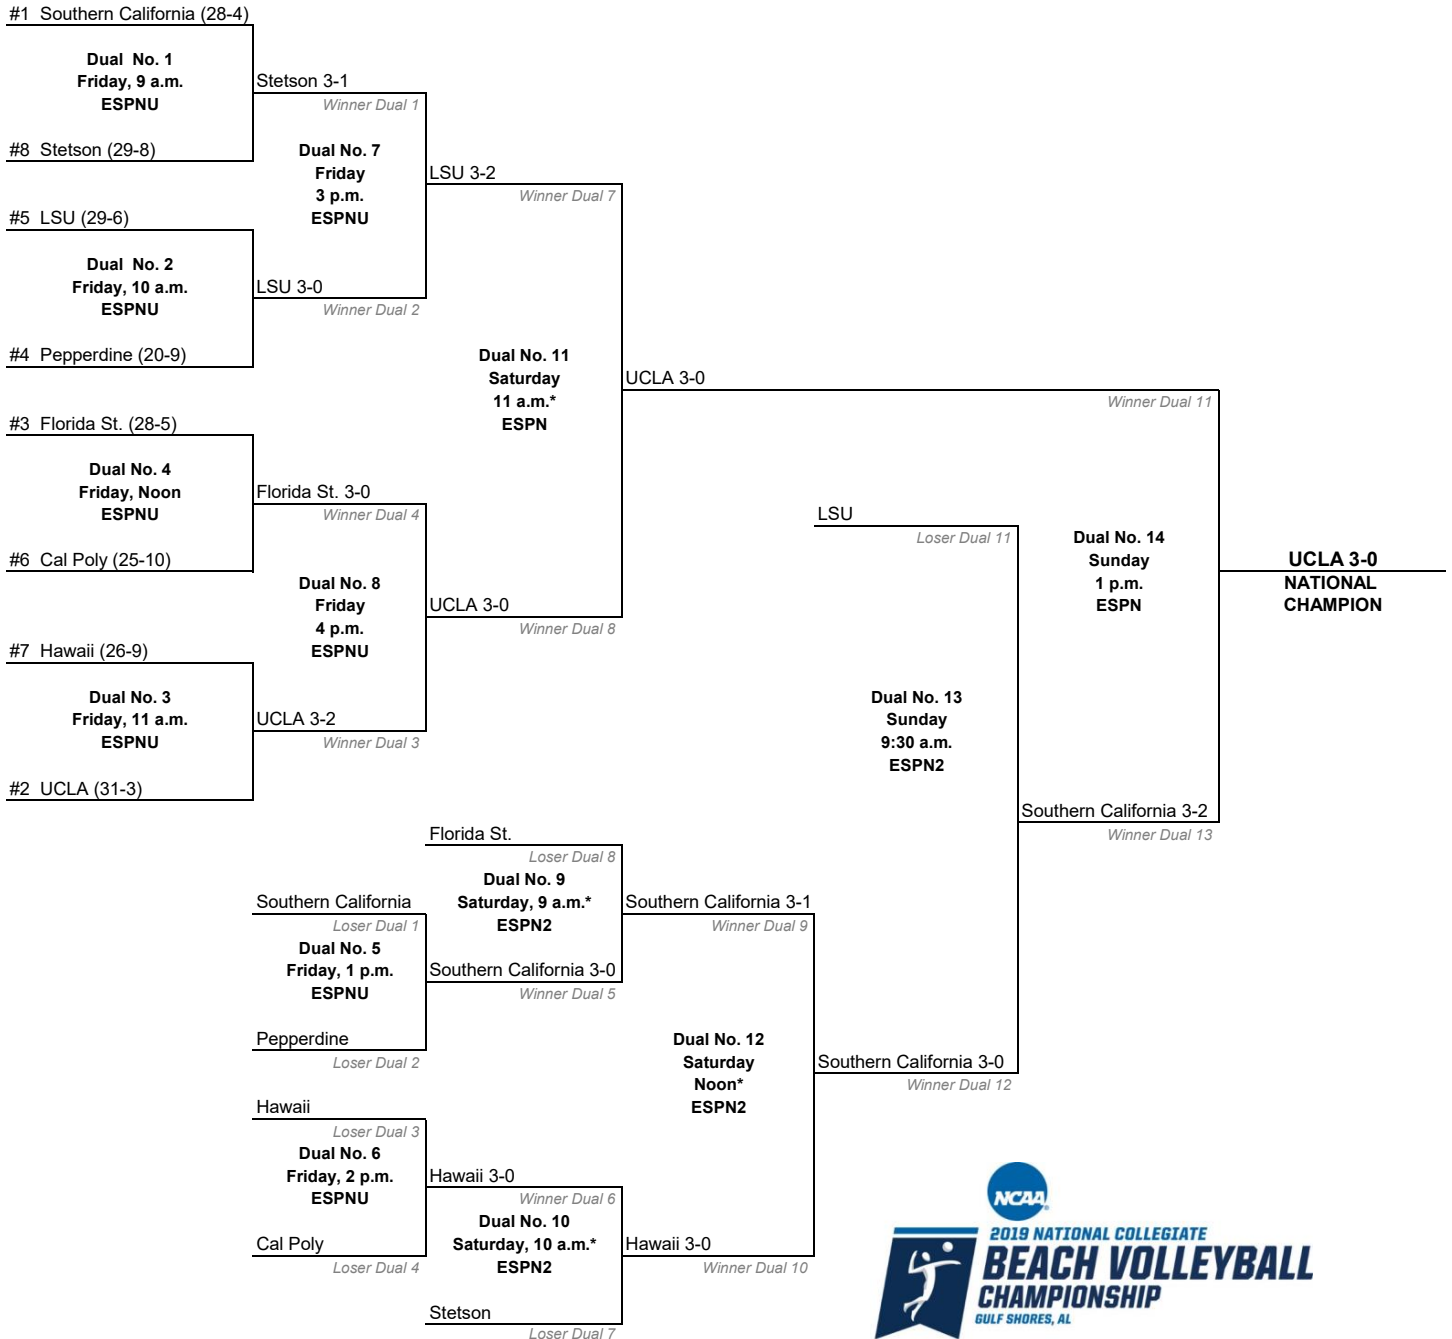

2019 National Collegiate Beach Volleyball Championship

**Gulf Place
Gulf Shores, Alabama
May 3-5, 2019**

All times are Central time.
Information subject to change.
All Dual times are "not before" times with a minimum of a 10 minute on court warmup.
Each individual court of every dual will be streamed live on ESPN3.

© 2019 National Collegiate Athletic Association. No commercial use without the NCAA's written permission.
The NCAA opposes all forms of sports wagering.

* Due to potential weather dual times have been adjusted