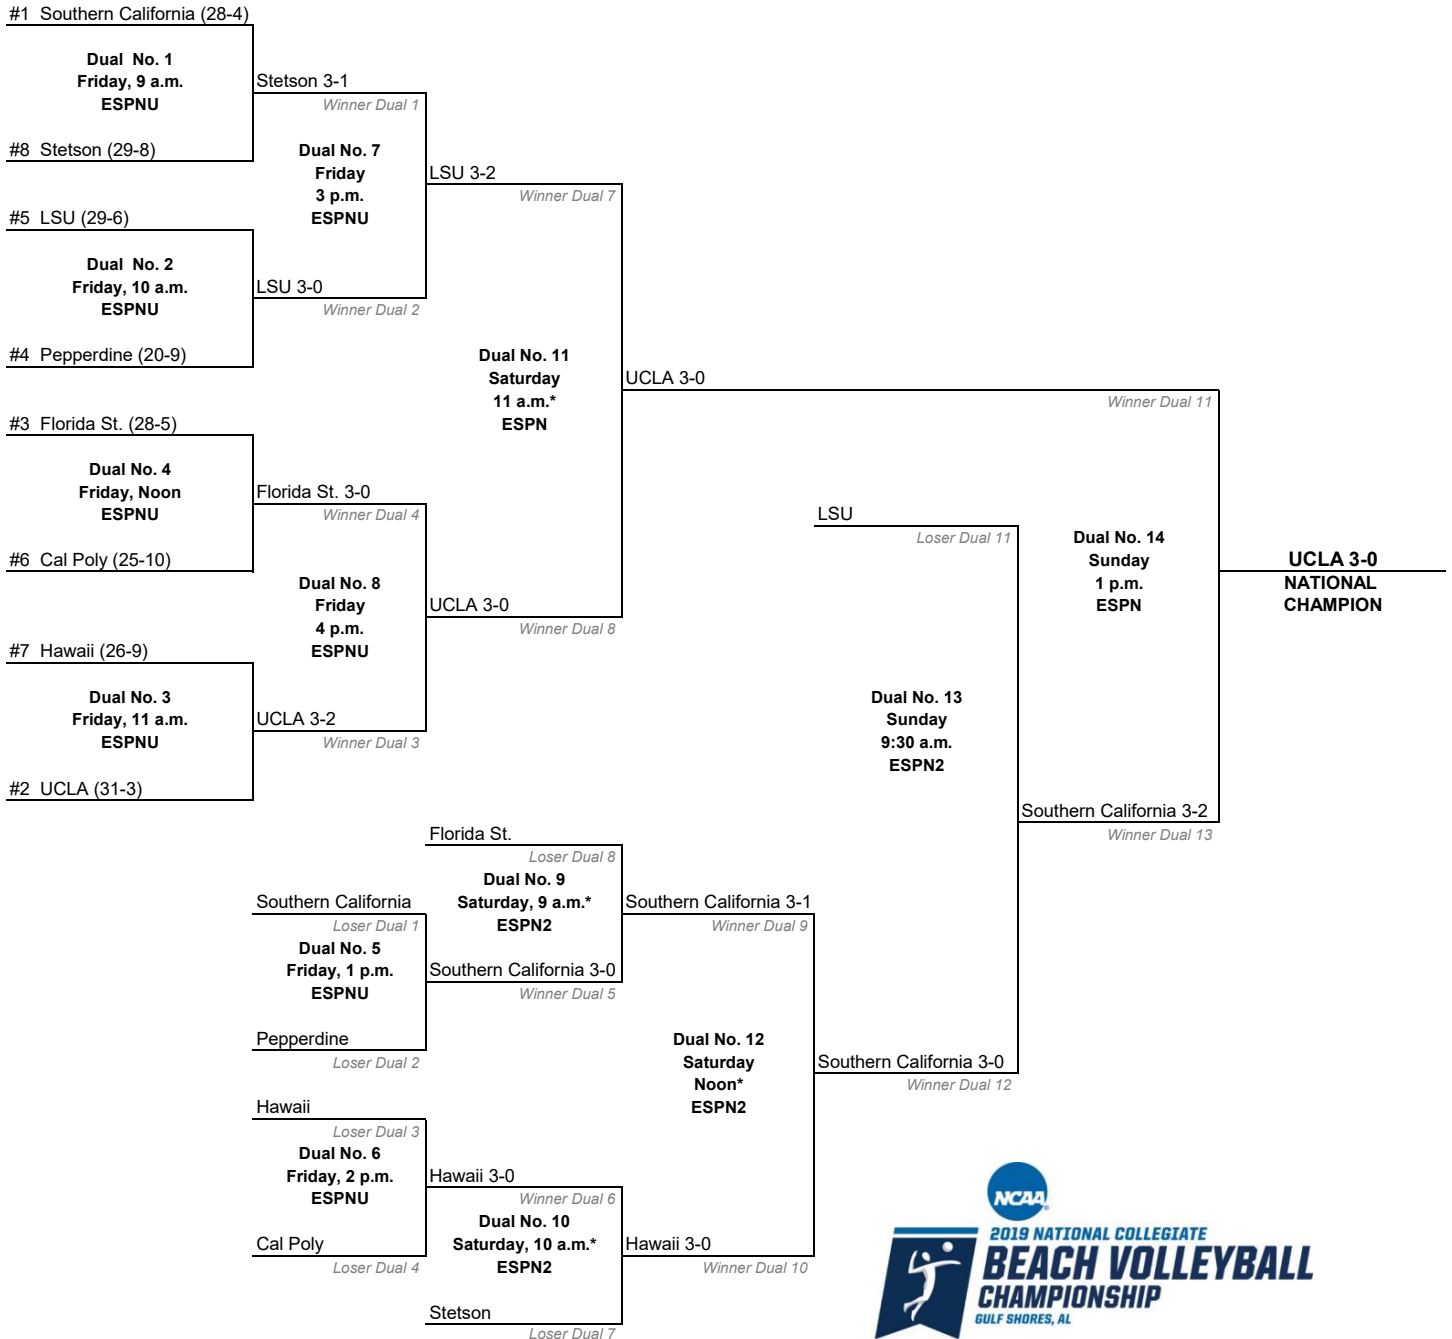

2019 National Collegiate Beach Volleyball Championship

Gulf Place
Gulf Shores, Alabama
May 3-5, 2019

All times are Central time.
Information subject to change.
All Dual times are "not before" times with a minimum of a 10 minute on court warmup.
Each individual court of every dual will be streamed live on ESPN3.

© 2019 National Collegiate Athletic Association. No commercial use without the NCAA's written permission.
The NCAA opposes all forms of sports wagering.

* Due to potential weather dual times have been adjusted