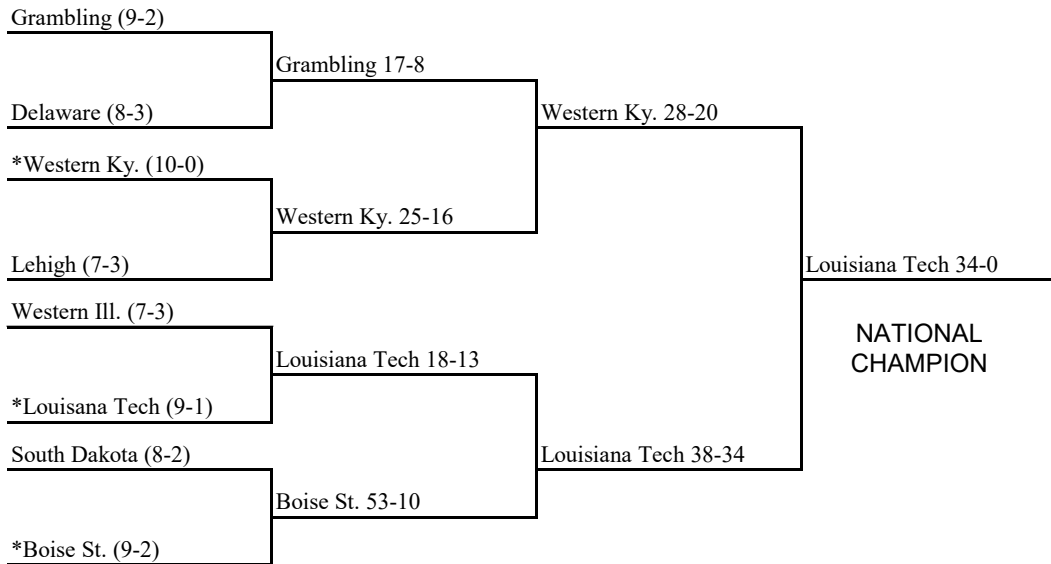

1973 National Collegiate Division II Football Championship

First Round
December 1

Semifinals
December

Final
December 15