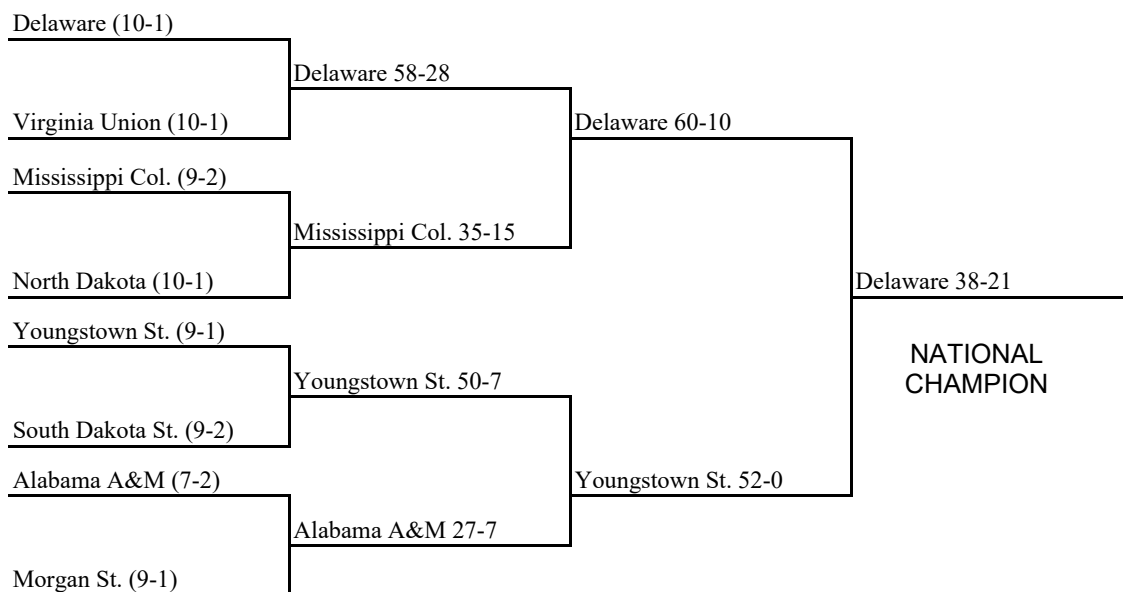

1979 National Collegiate Division II Football Championship

First Round
November 24
On campus

Semifinals
December 1
On campus

Final
December 8