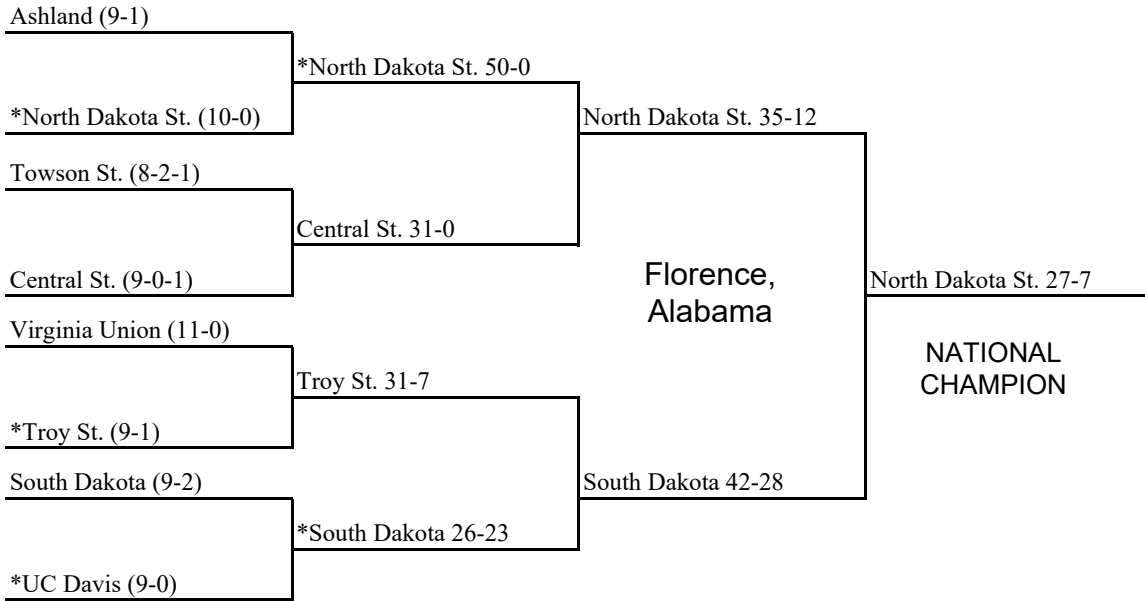

1986 National Collegiate Division II Football Championship

First Round
November 29
On campus

Semifinals
December 6
On campus

Final
December 13