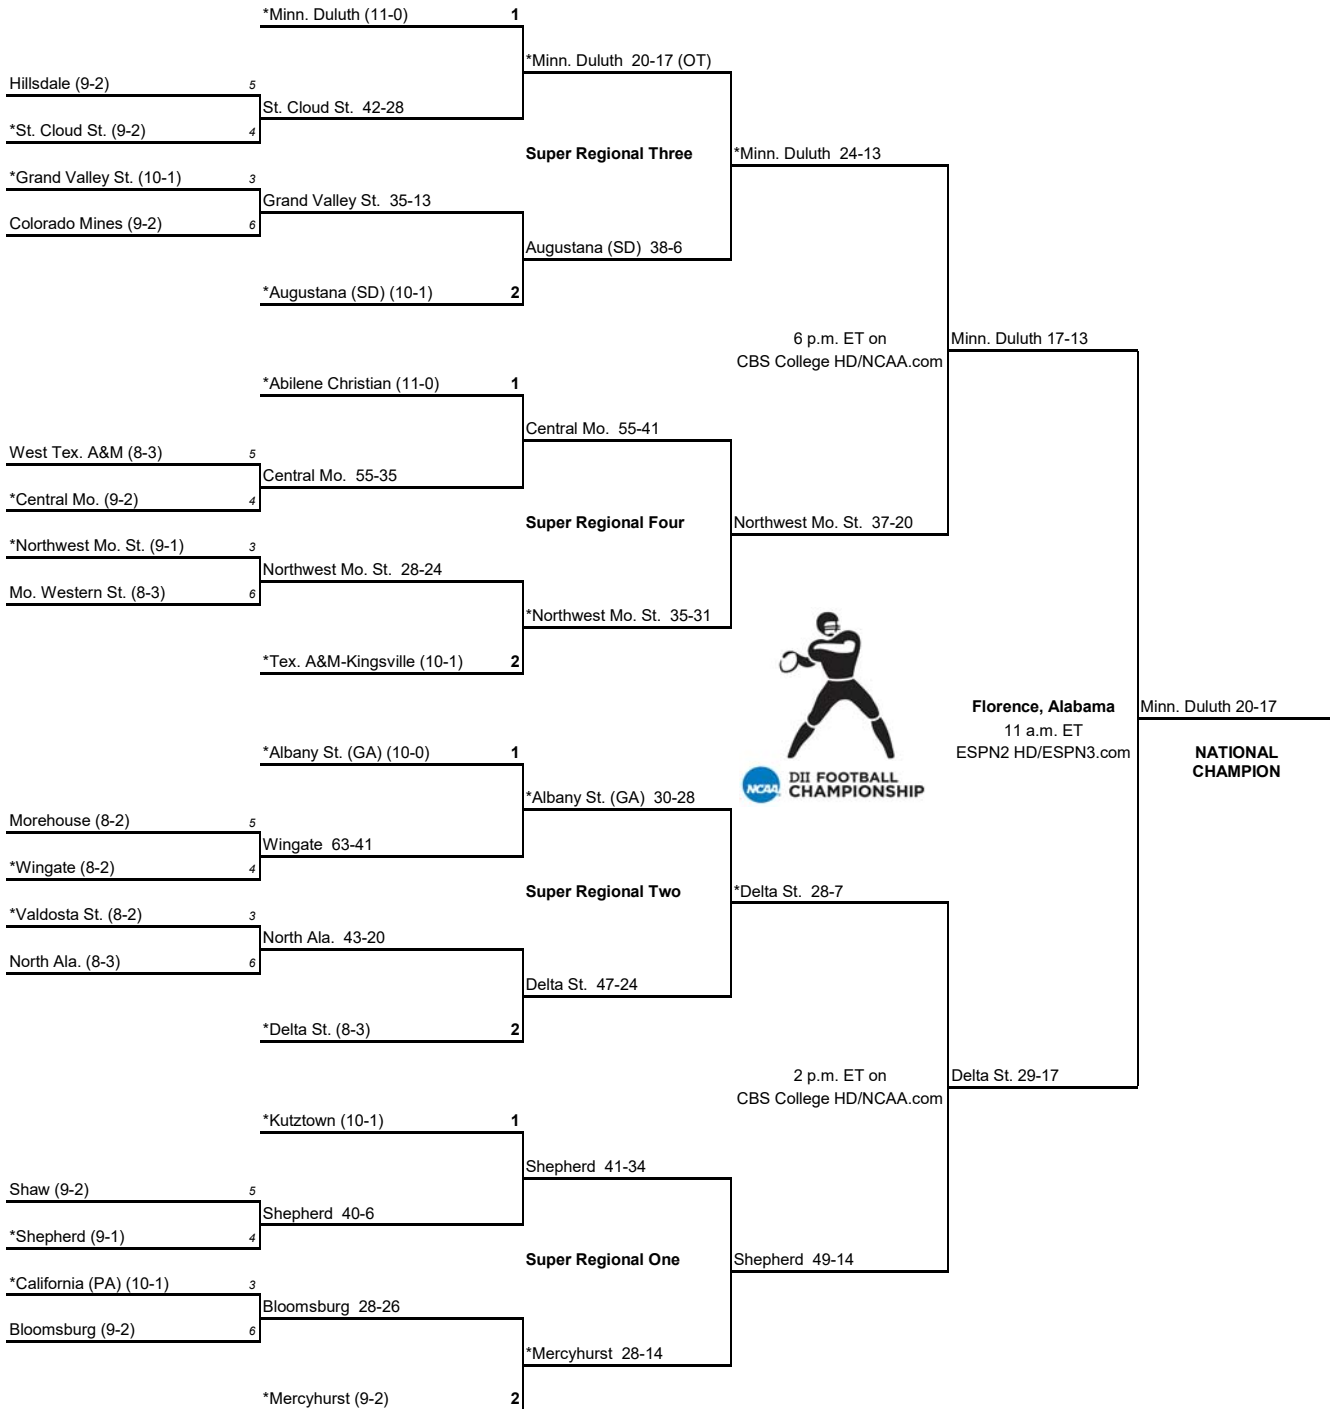

****Quarterfinals**
December 4

****Semifinals**
*** December 11

Final
December 18

* Denotes Host Institution

** First-round, second-round, quarterfinal and semifinal games will be played on the campus of one of the competing institutions.