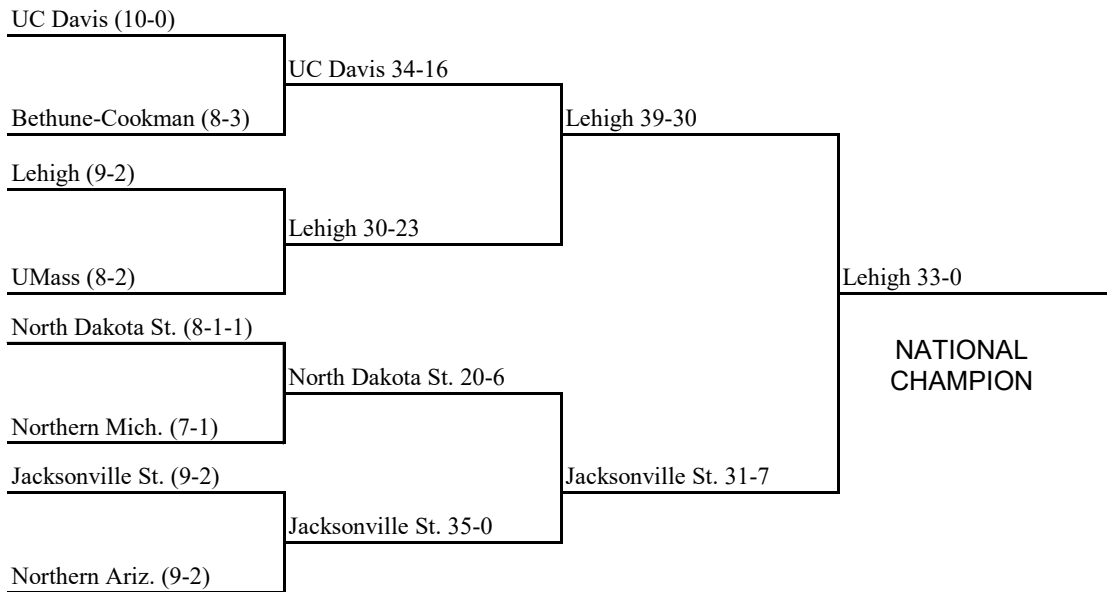

1977 National Collegiate Division II Football Championship

First Round
November 26
On campus

Semifinals
December 3
On campus

Final
December 10