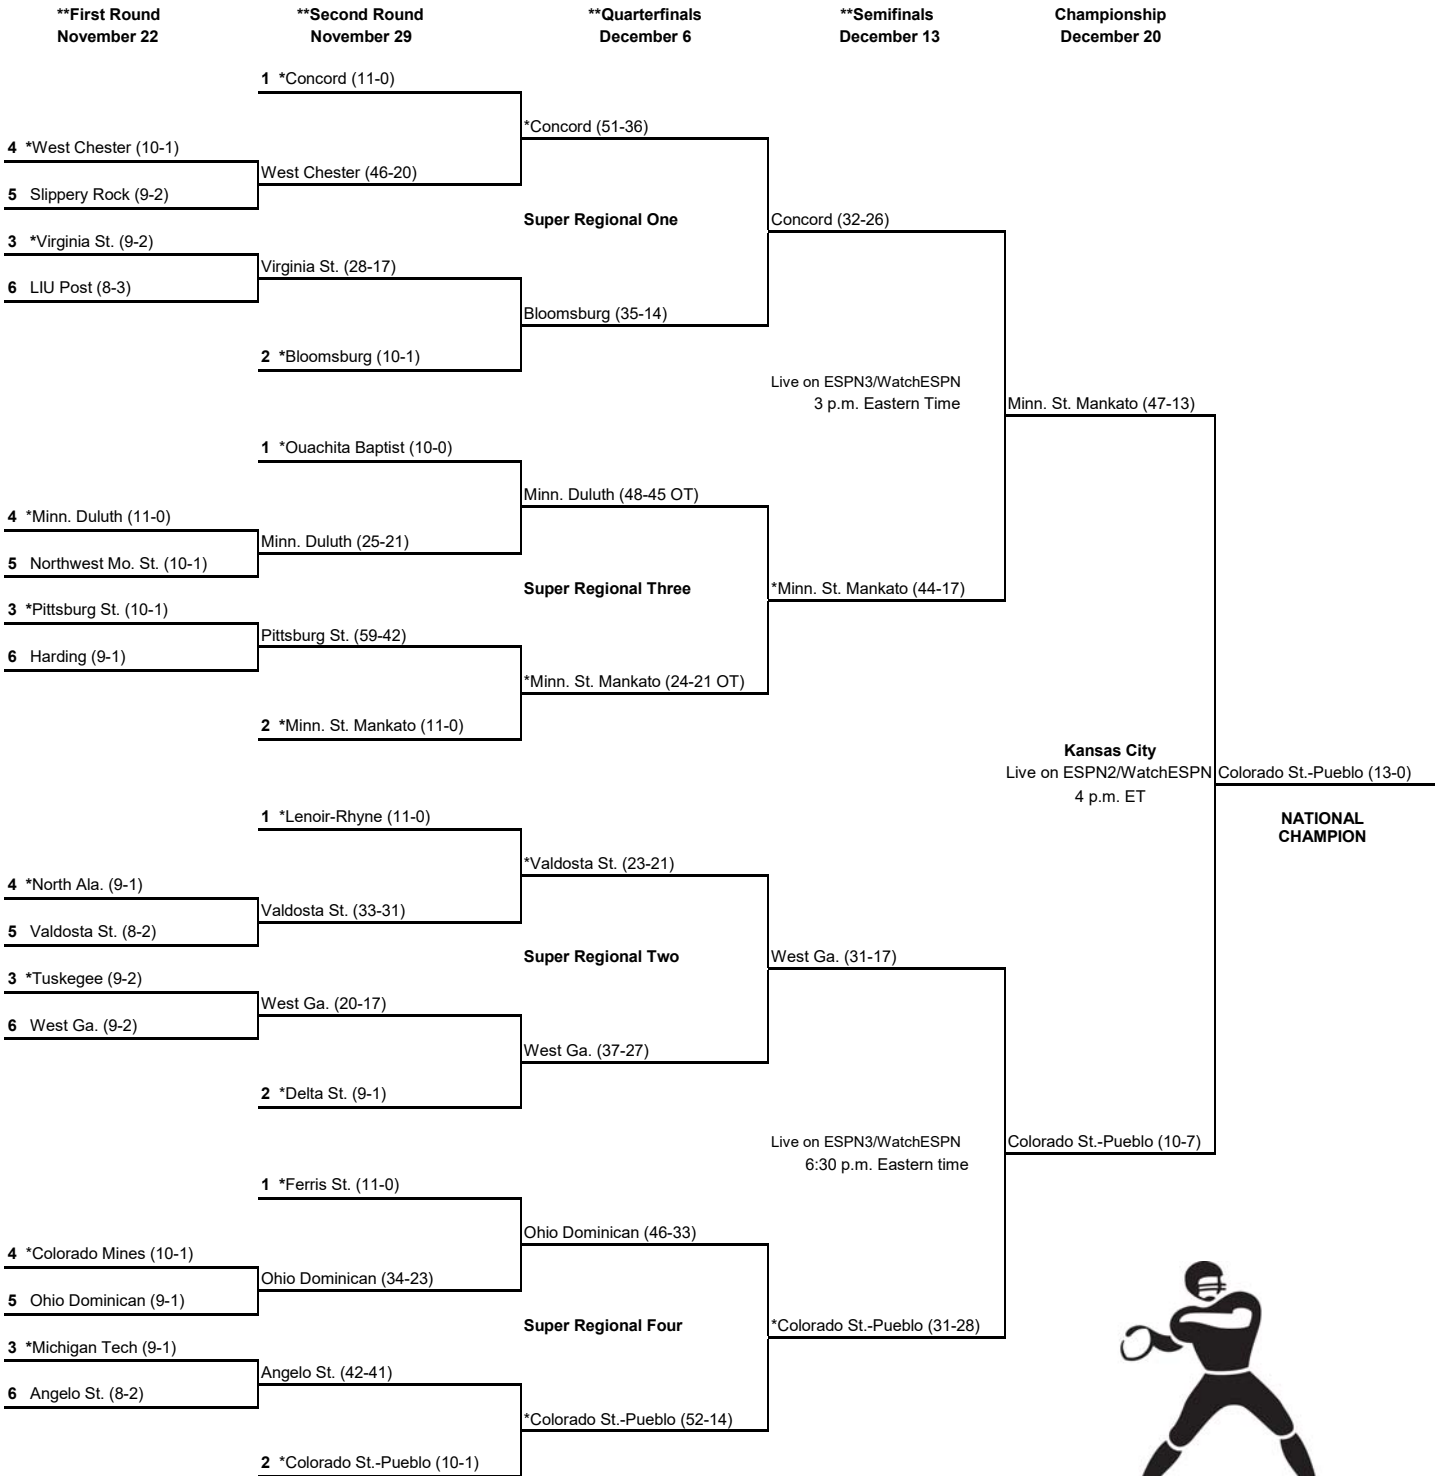

2014 NCAA Division II Football Championship

* Host Institution
All times are Eastern time.
Information subject to change.

© 2014 National Collegiate Athletic Association. No commercial use without the NCAA's written permission.
The NCAA opposes all forms of sports wagering.