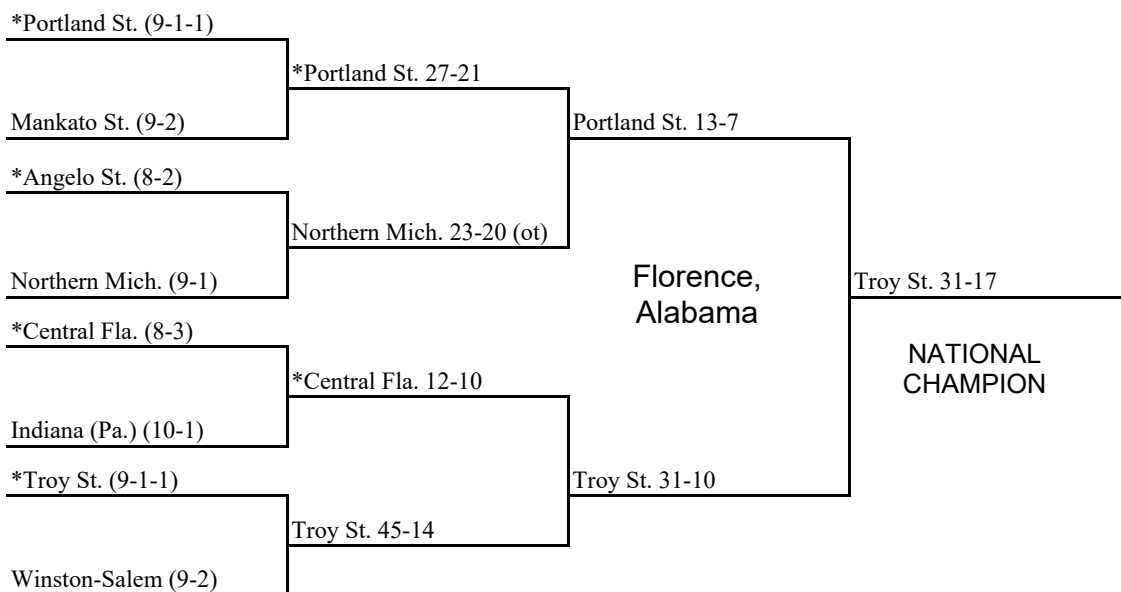

Final
December 12

1988 National Collegiate Division II Football Championship

First Round
November 19
On campus

Quarterfinals
November 26
On campus

Semifinals
December 3
On campus

Final
December 10
On campus