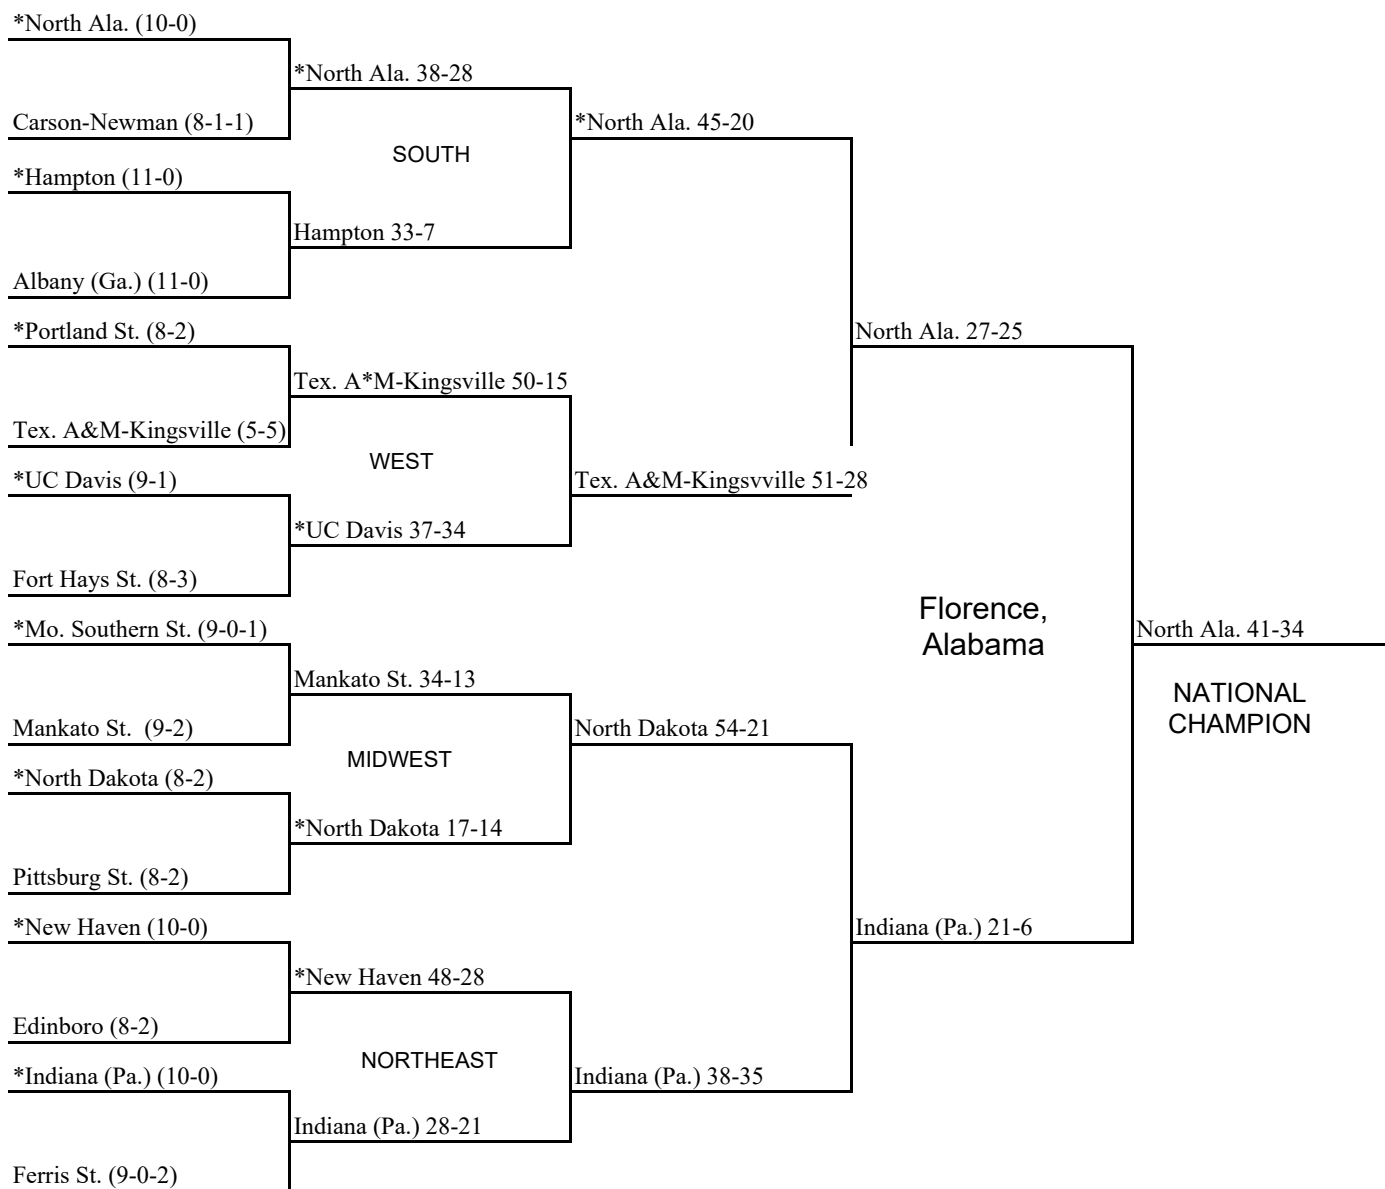

All times local and TBD by Host

*Denotes home team