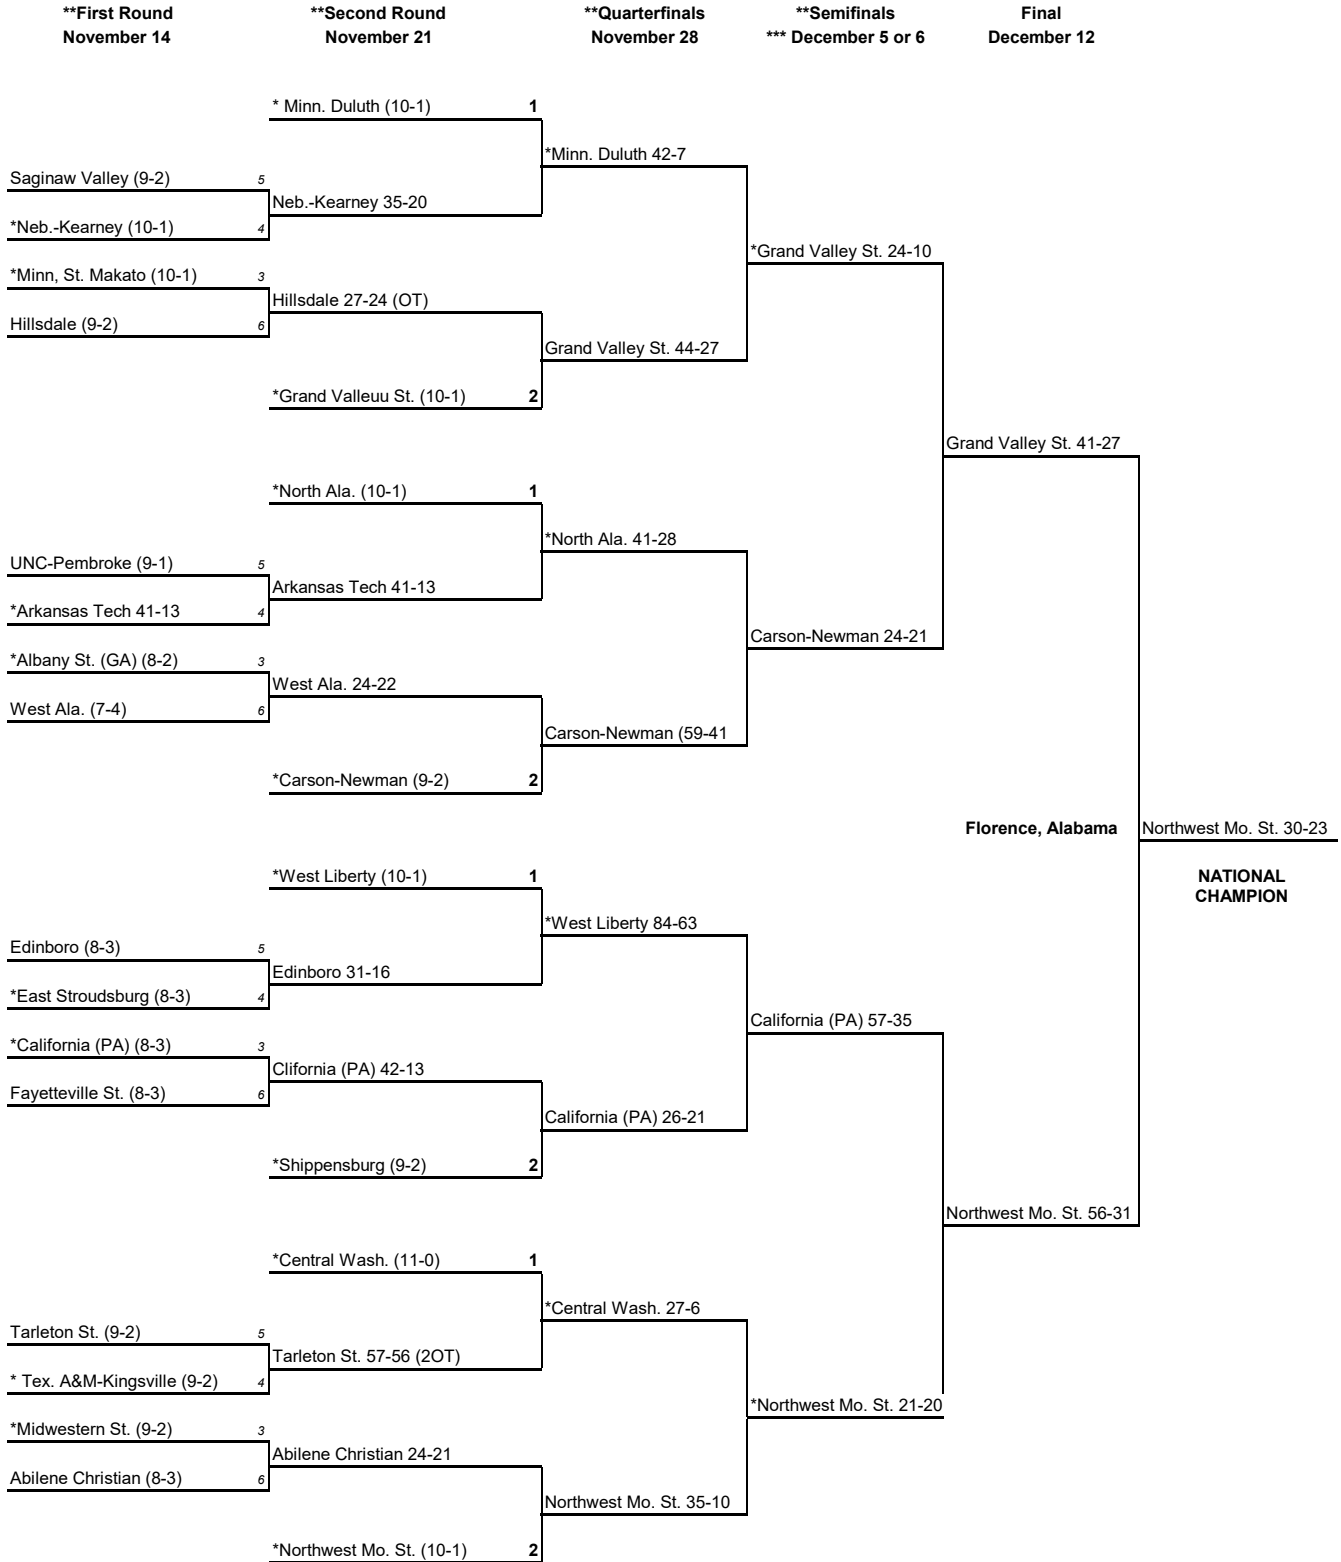

2009 NCAA Division II FOOTBALL CHAMPIONSHIP

All times local and shall be determined by the host institution

* Denotes Host Institution

** First-round, second-round, quarterfinal and semifinal games will be played on the campus of one of the competing institutions.

The home team at the championship will be decided by the Division II Football Committee and the Shoals National Championship Committee.