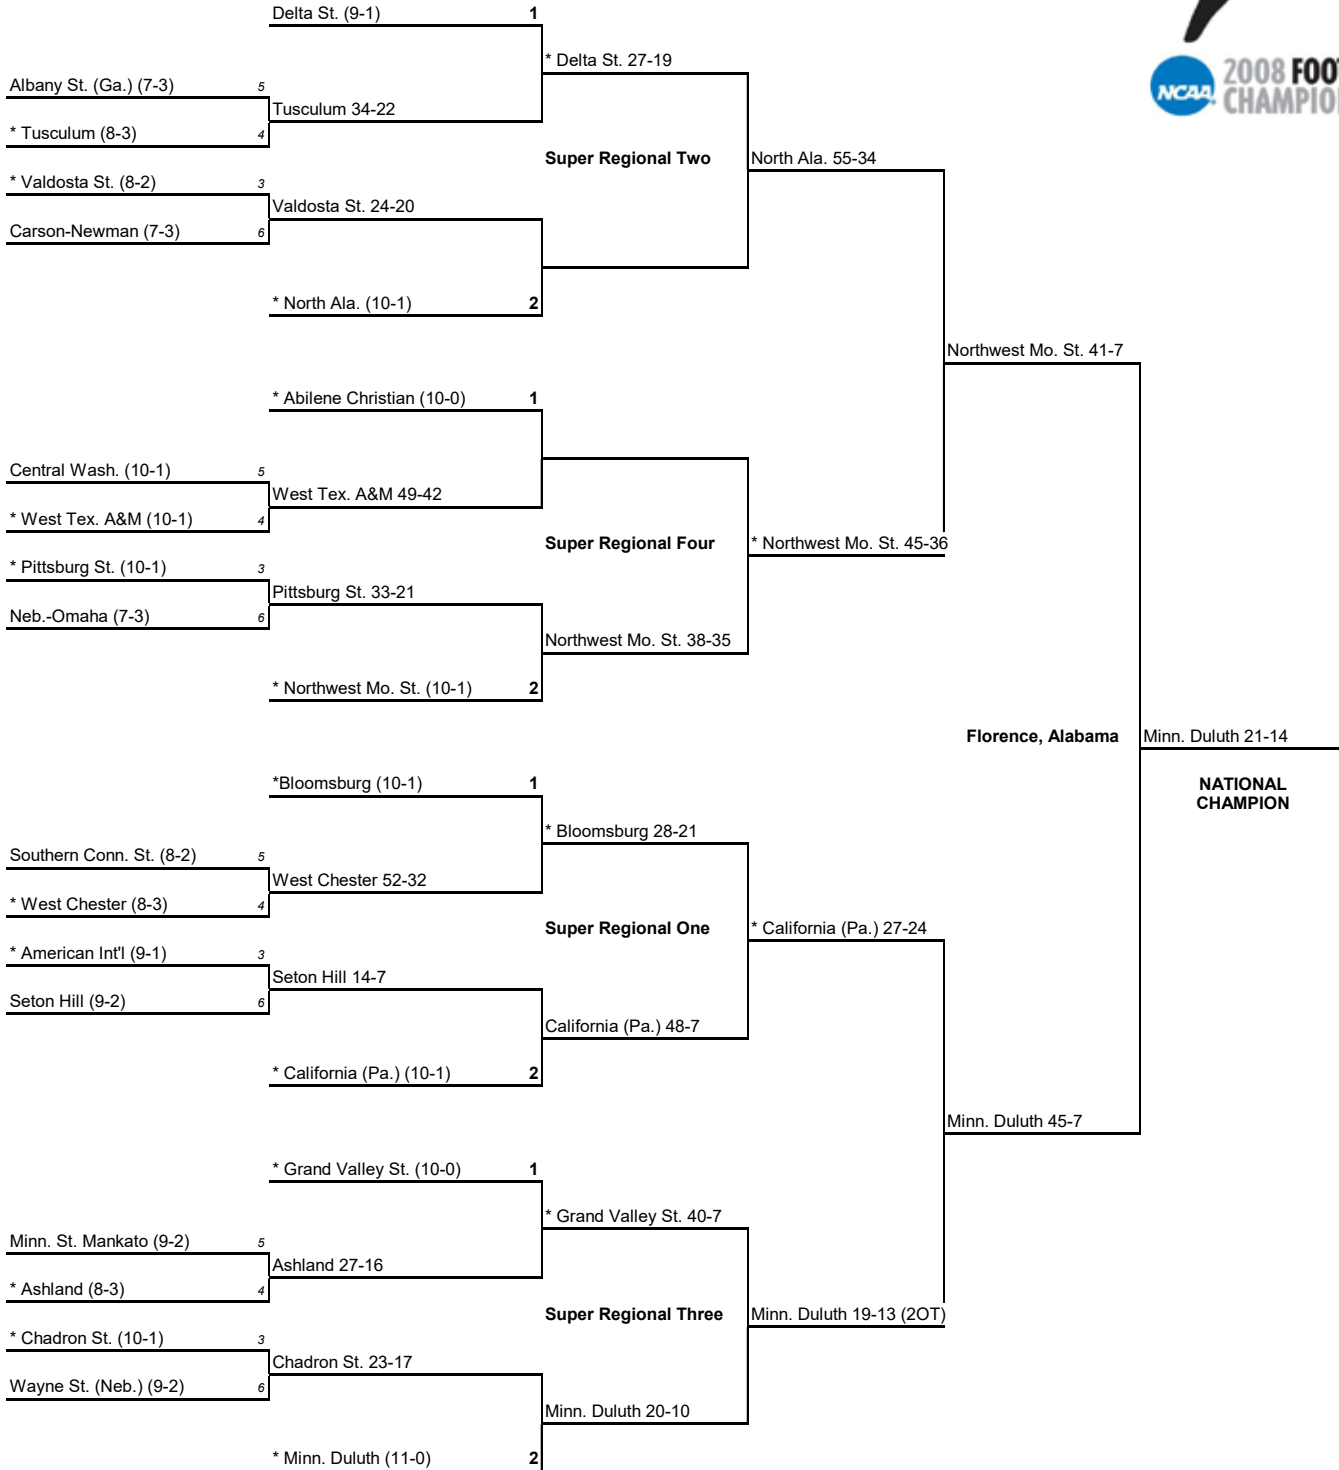

Final
December 13

* Denotes Host Institution

** First-round, second-round, quarterfinal and semifinal games will be played on the campus of one of the competing institutions.

*** Both semifinal games may be moved to Sunday, December 7, pending a decision by the televising networks.