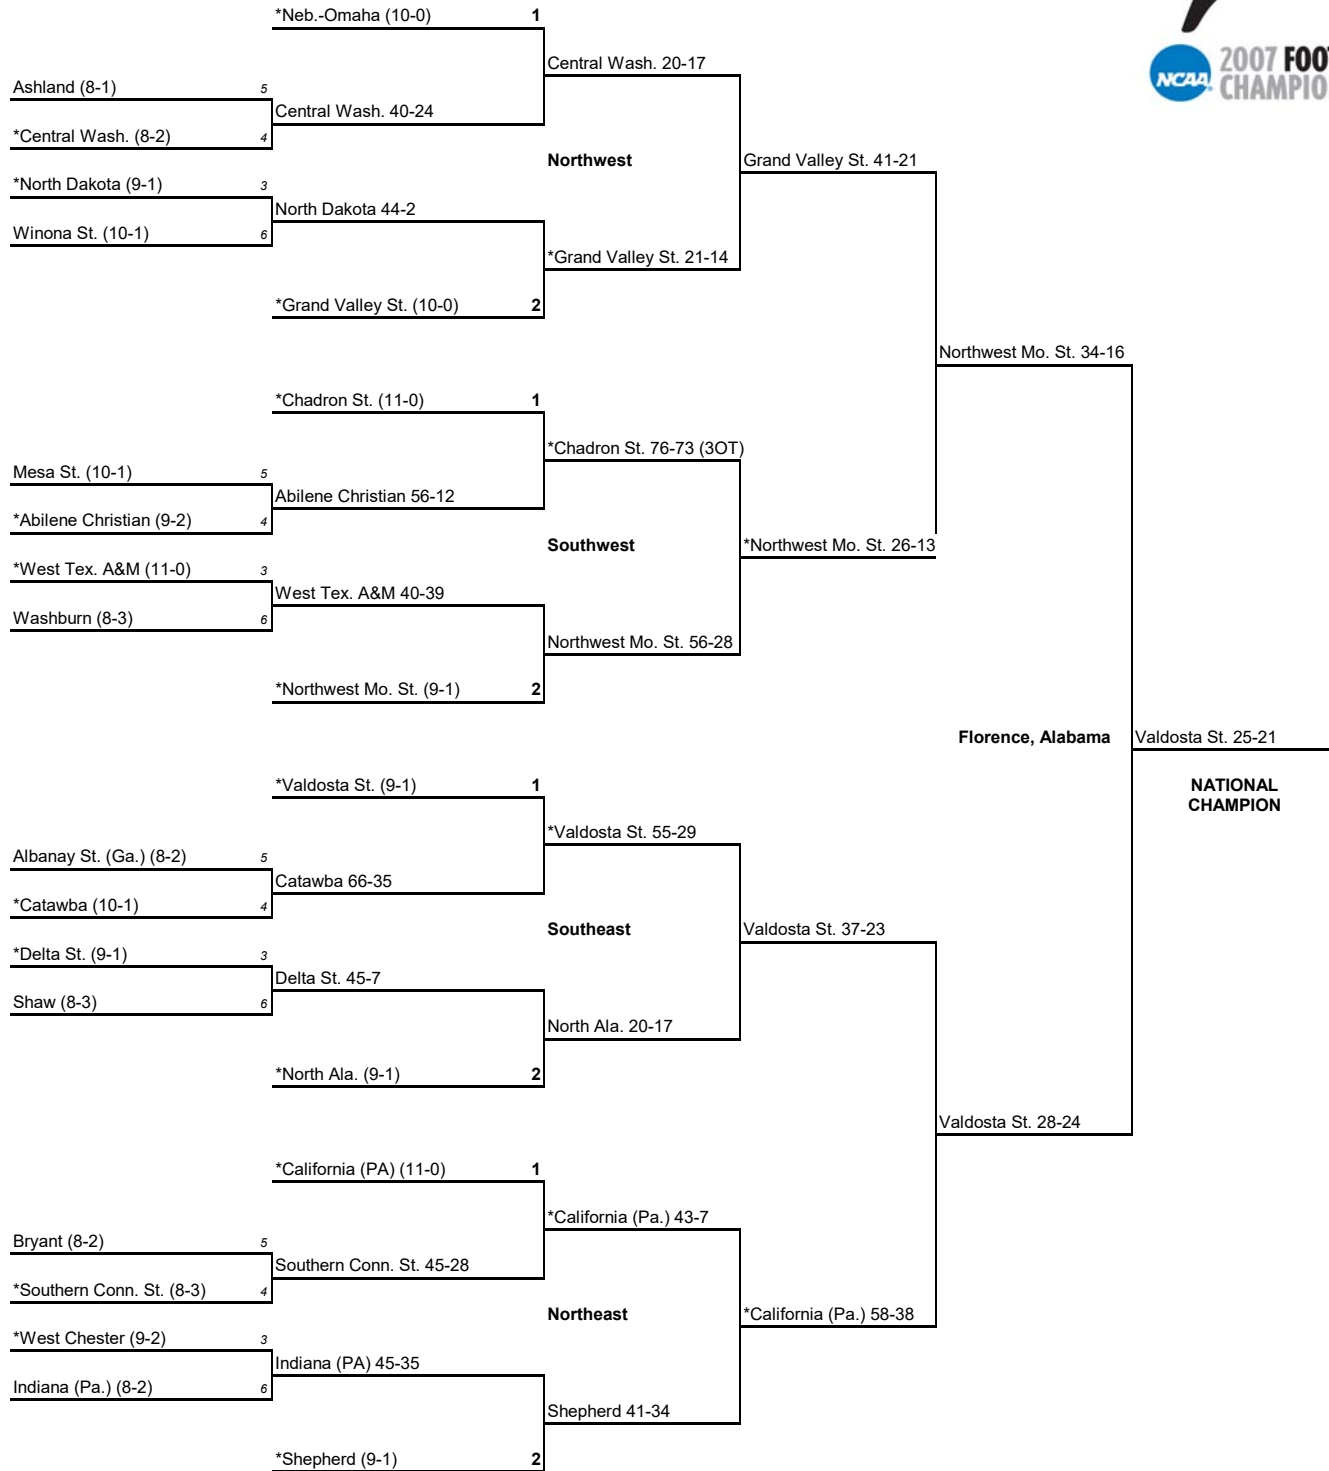

All times local and shall be determined by the host institution

**First Round
November 17

**Second Round
November 24

**Quarterfinals
December 1

**Semifinals
*** December 8 or 9

Final
December 15