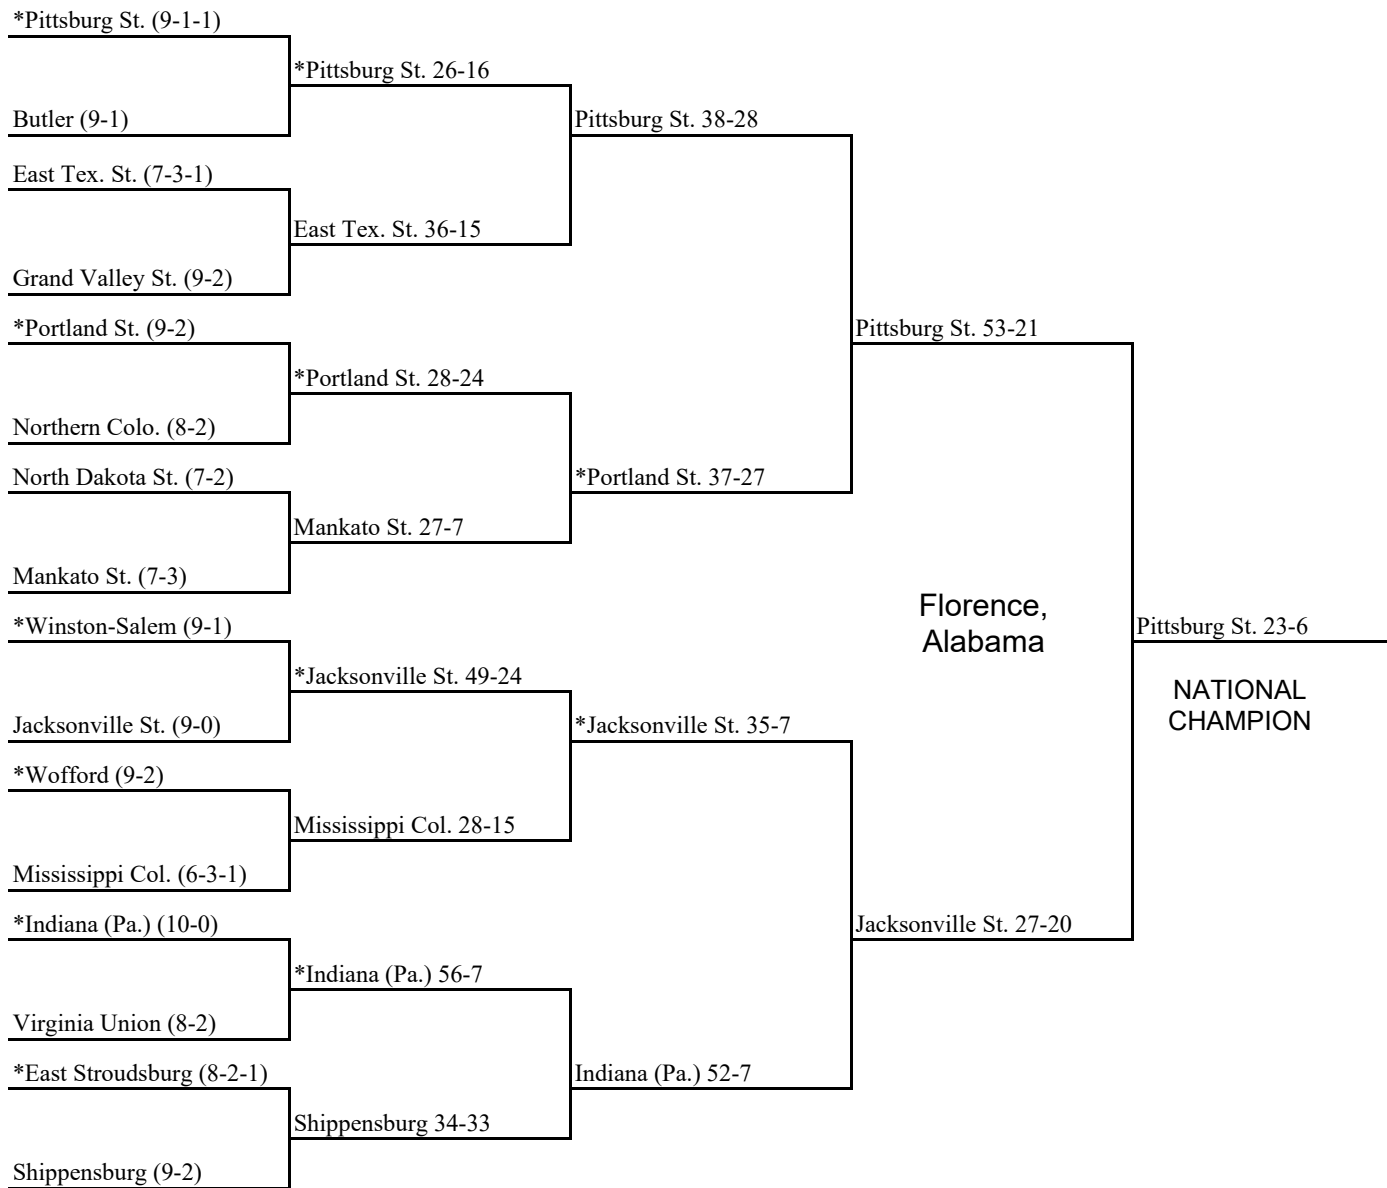

All times local and TBD by Host

*Denotes home team