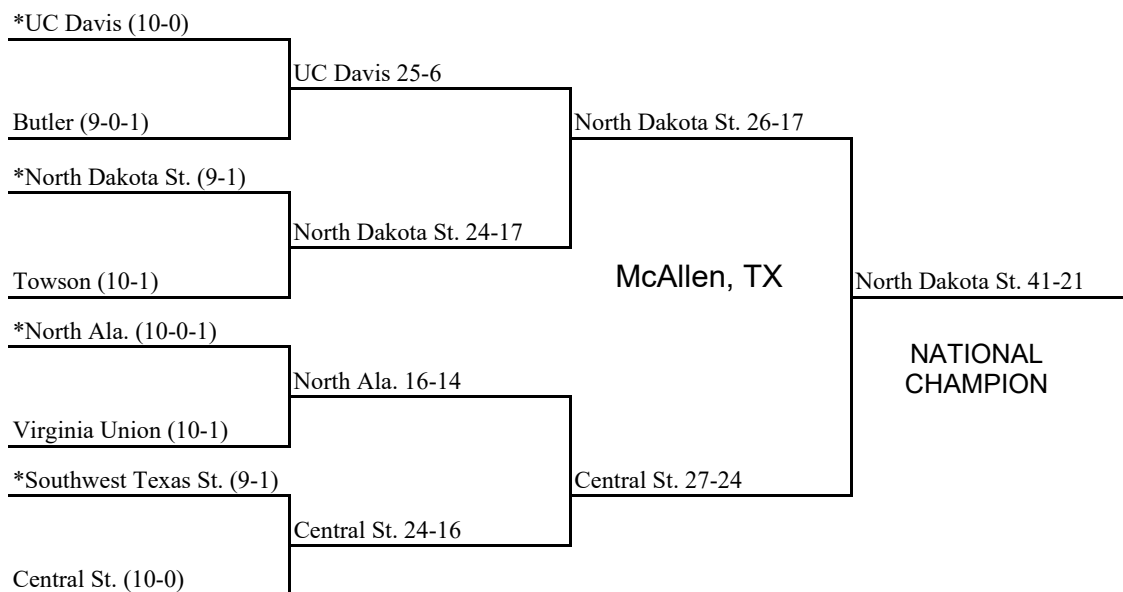

1983 National Collegiate Division II Football Championship

First Round
November 26
On campus

Semifinals
December 3
On campus

Final
December 10