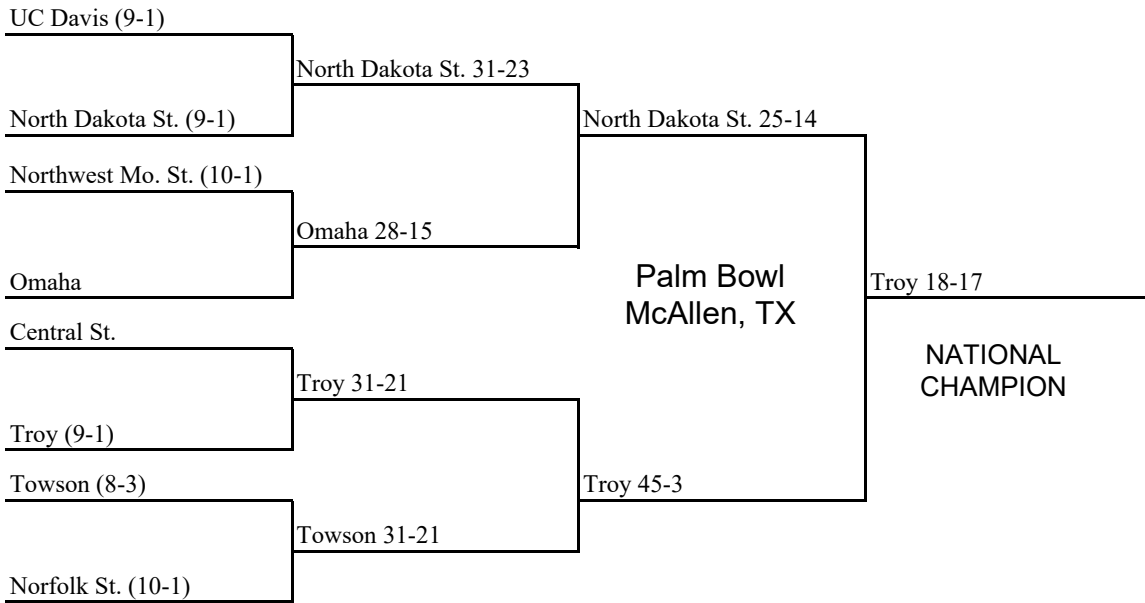

1984 National Collegiate Division II Football Championship

First Round
November 24
On campus

Semifinals
December 1
On campus

Final
December 8