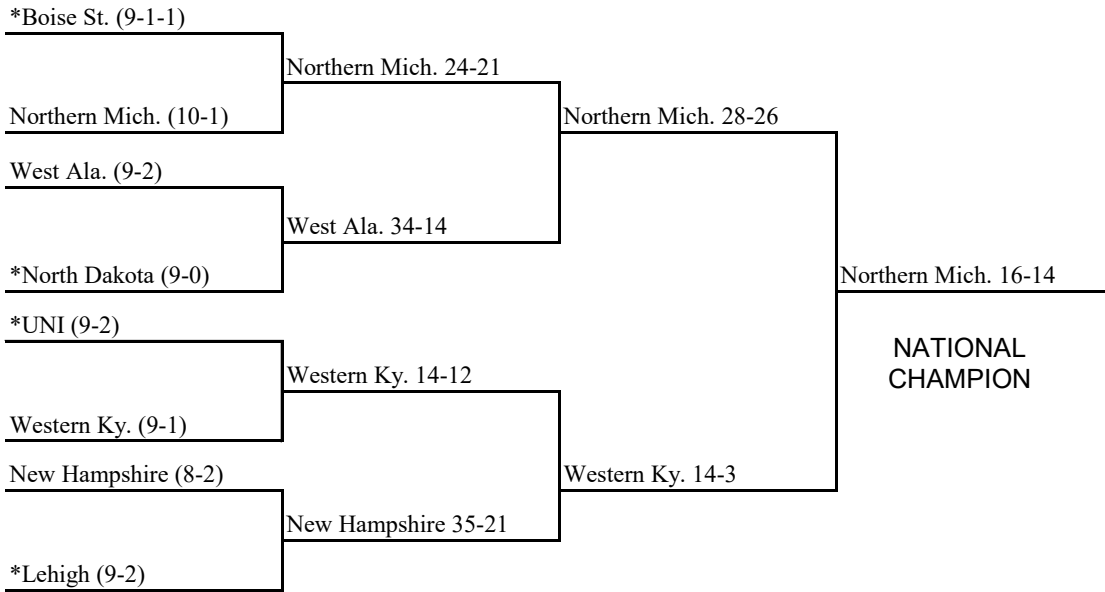

1975 National Collegiate Division II Football Championship

First Round
November 29
On campus

Semifinals
December 6
On campus

Final
December 13