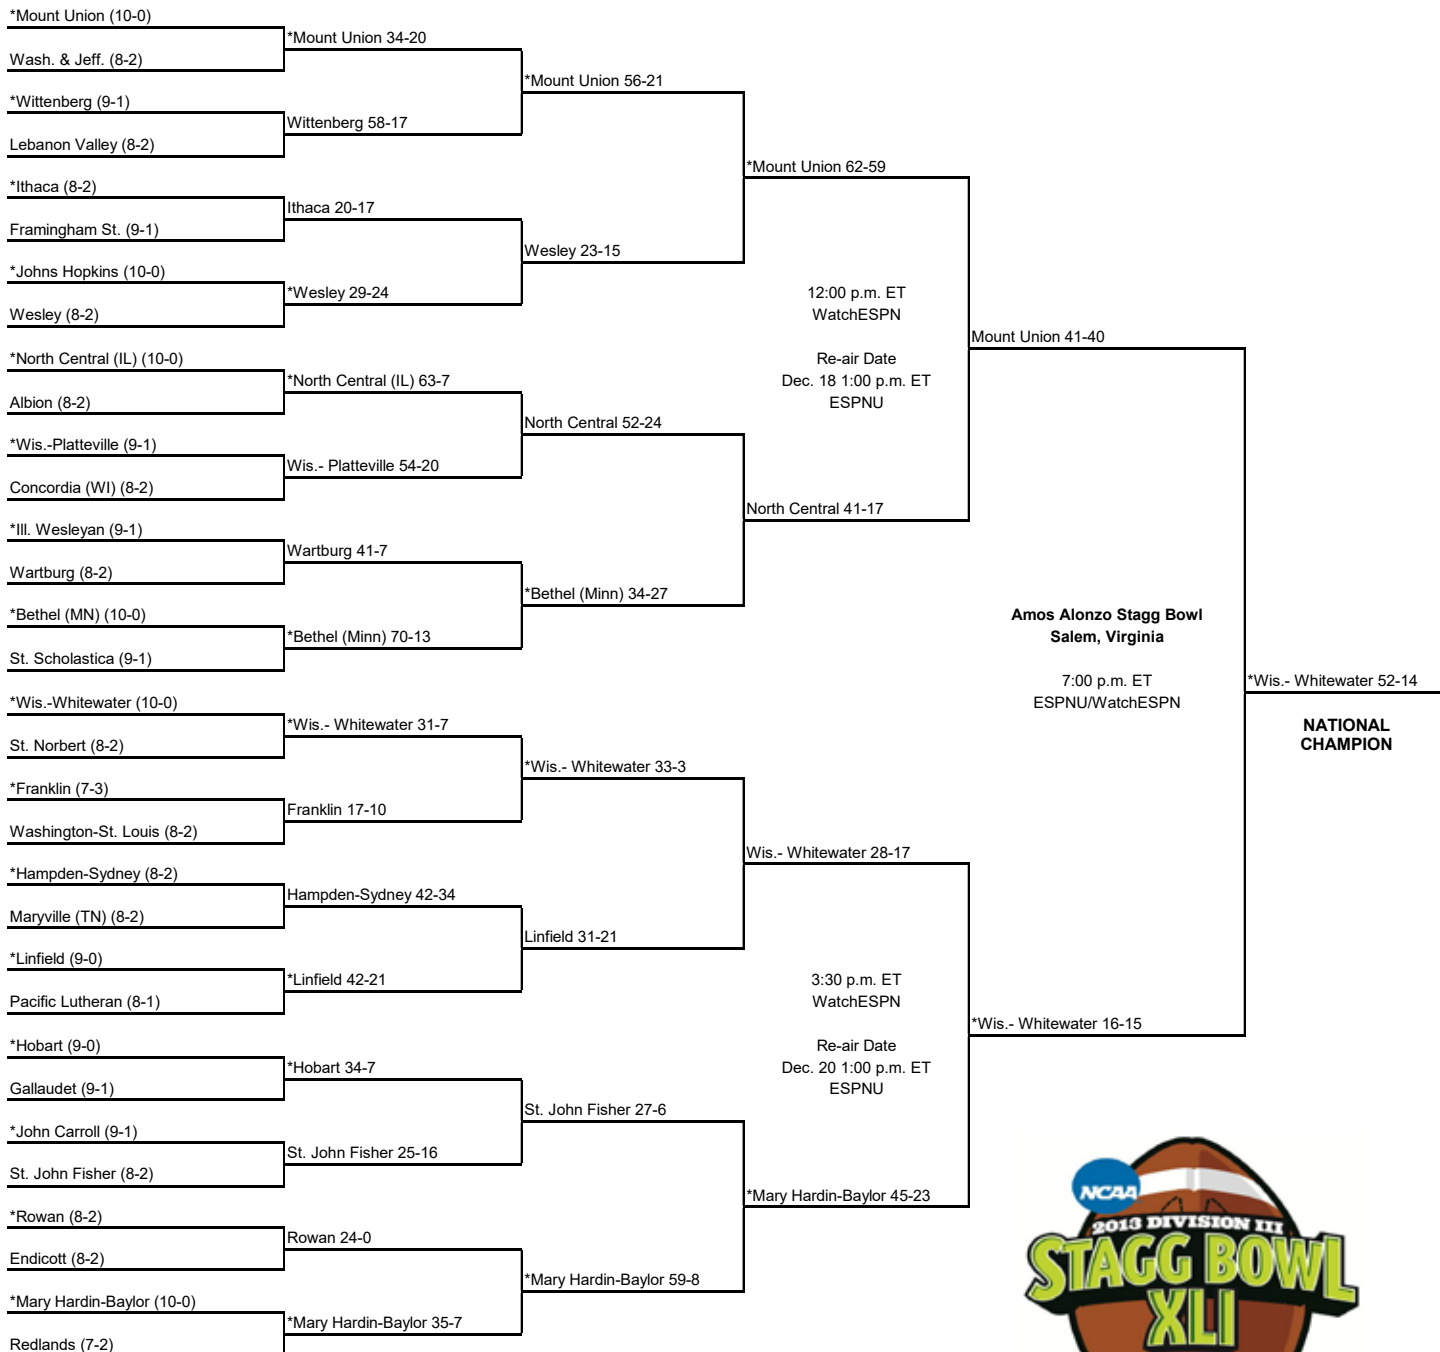

2013 NCAA Division III FOOTBALL CHAMPIONSHIP

*First Round
November 23

*Second Round
November 30

*Quarterfinals
December 7

**Semifinals
December 14

Final
December 20

Web site: www.ncaa.com

*First-round, second-round and quarterfinal games will be played at noon local time on the campus of competing institutions, or at a site approved by the Division III Football Committee.
**Semifinal rounds will be played at a time determined by TV and the Division III Football Committee.