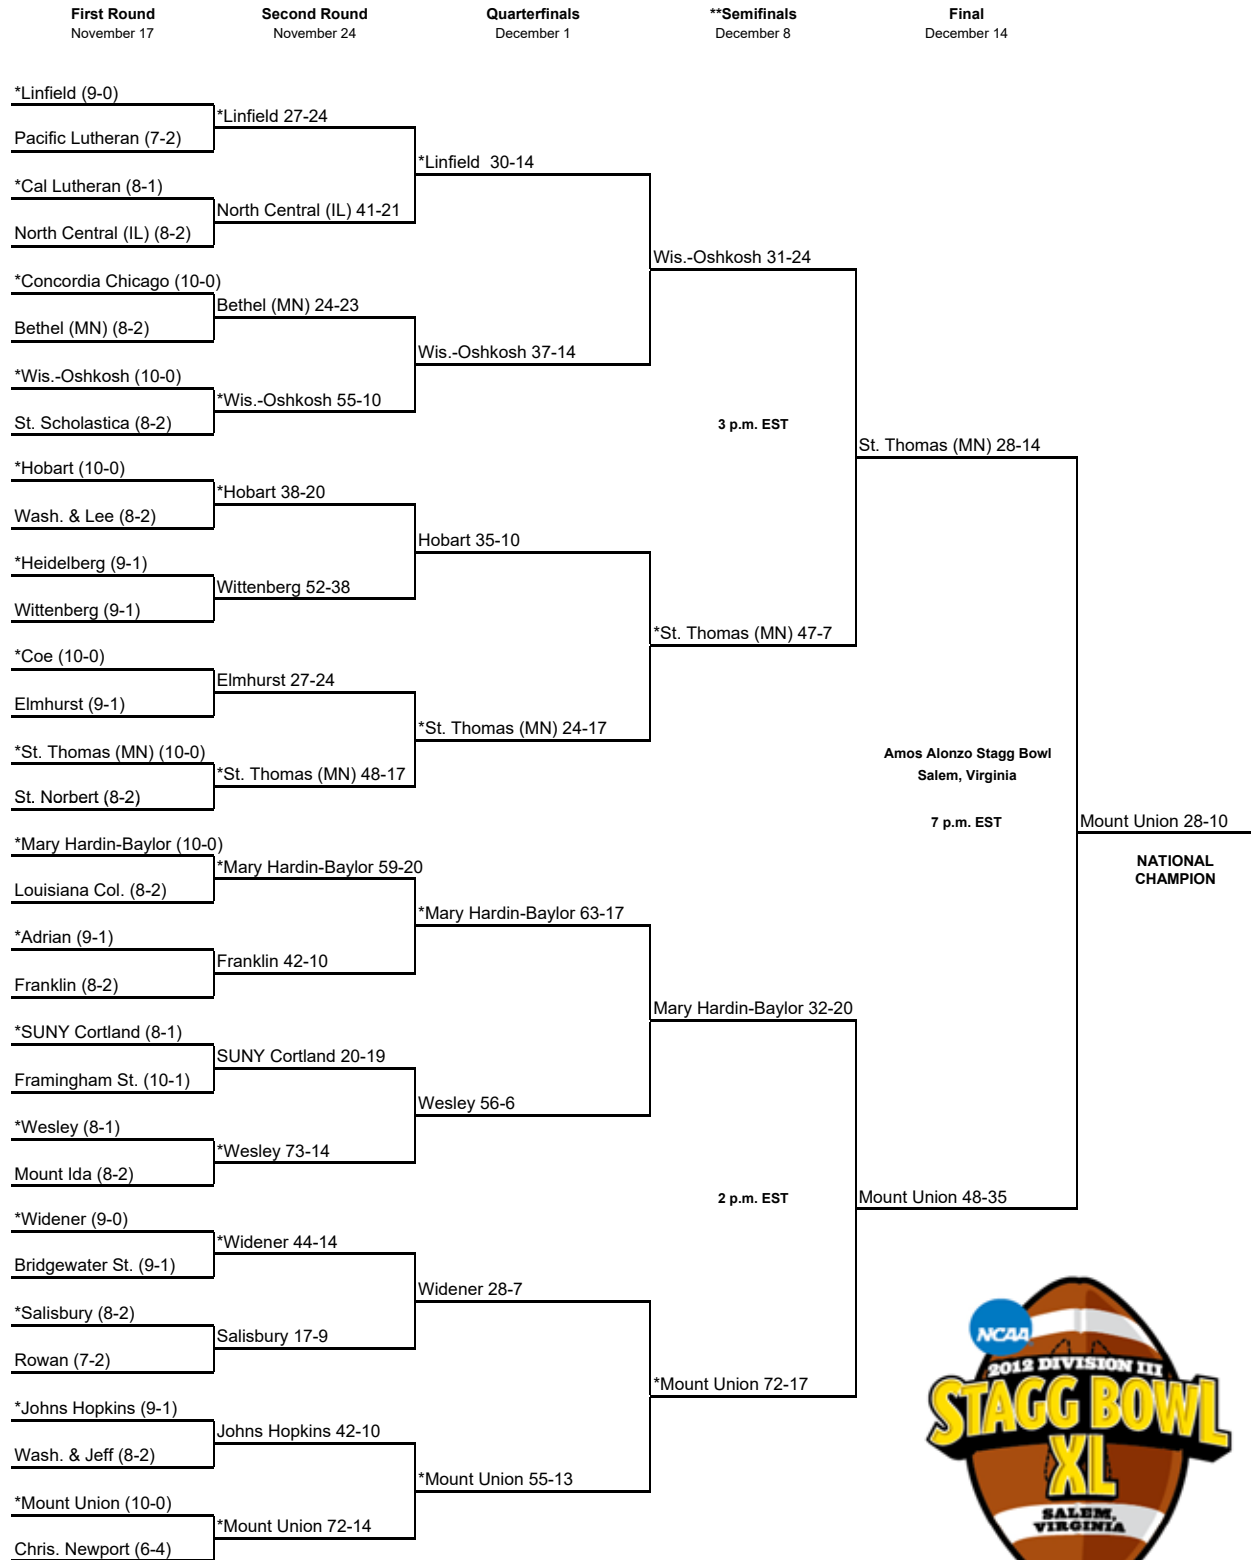

2012 NCAA Division III FOOTBALL CHAMPIONSHIP

* Denotes home site

First-round, second-round and quarterfinal games will be played at noon local time on the campus of competing institutions, or at a site approved by the Division III Football Committee.
**Semifinal rounds will be played at a time determined by TV and the Division III Football Committee.