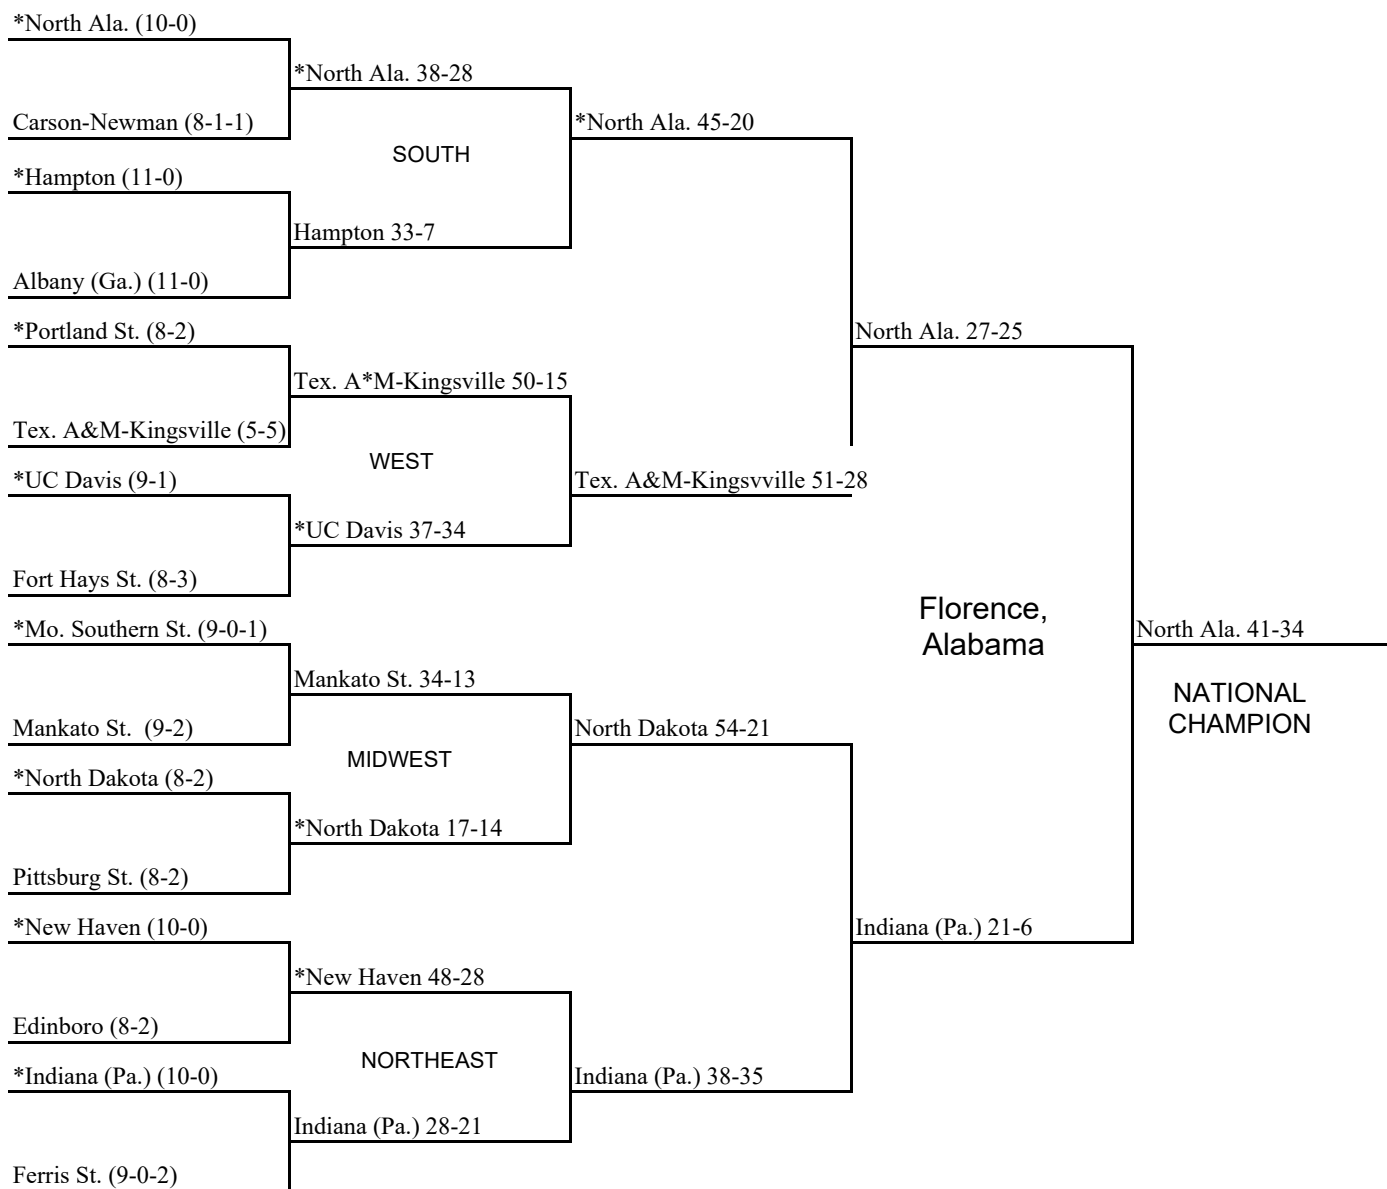

All times local and TBD by Host

*Denotes home team