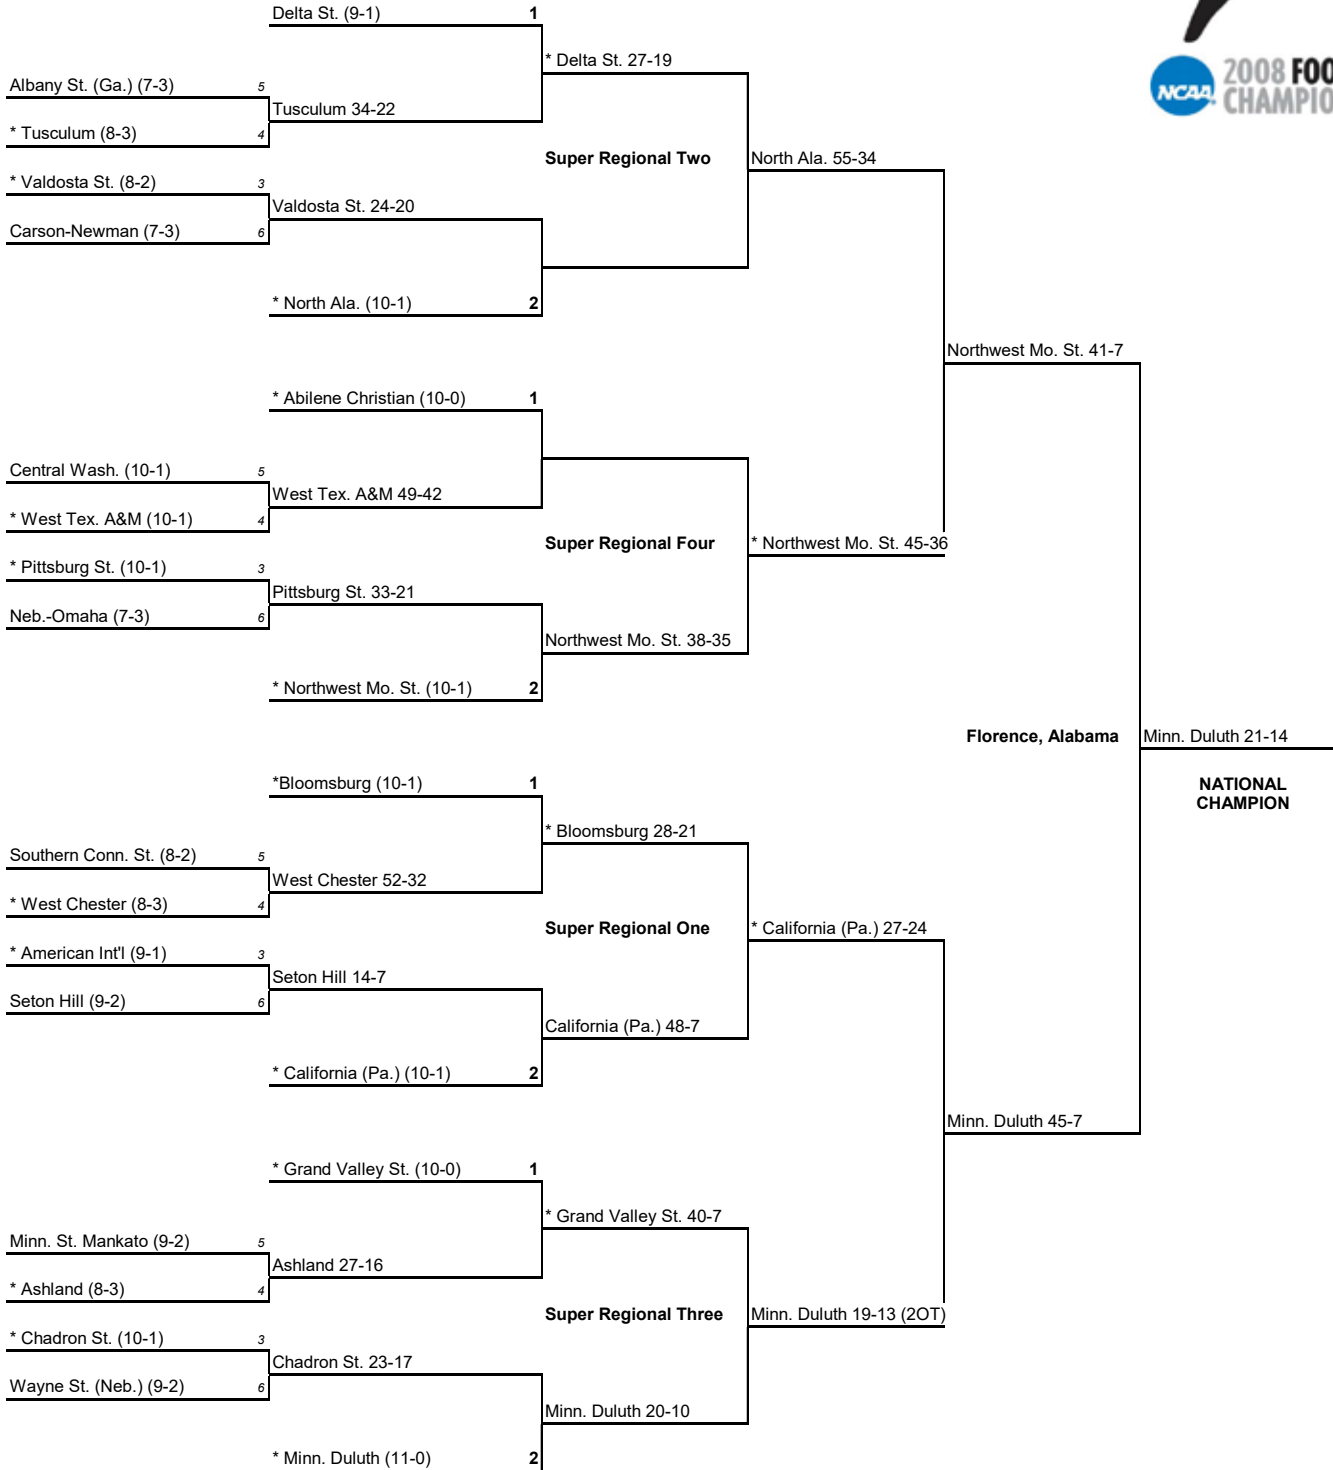

Final
December 13

* Denotes Host Institution

** First-round, second-round, quarterfinal and semifinal games will be played on the campus of one of the competing institutions.

*** Both semifinal games may be moved to Sunday, December 7, pending a decision by the televising networks.