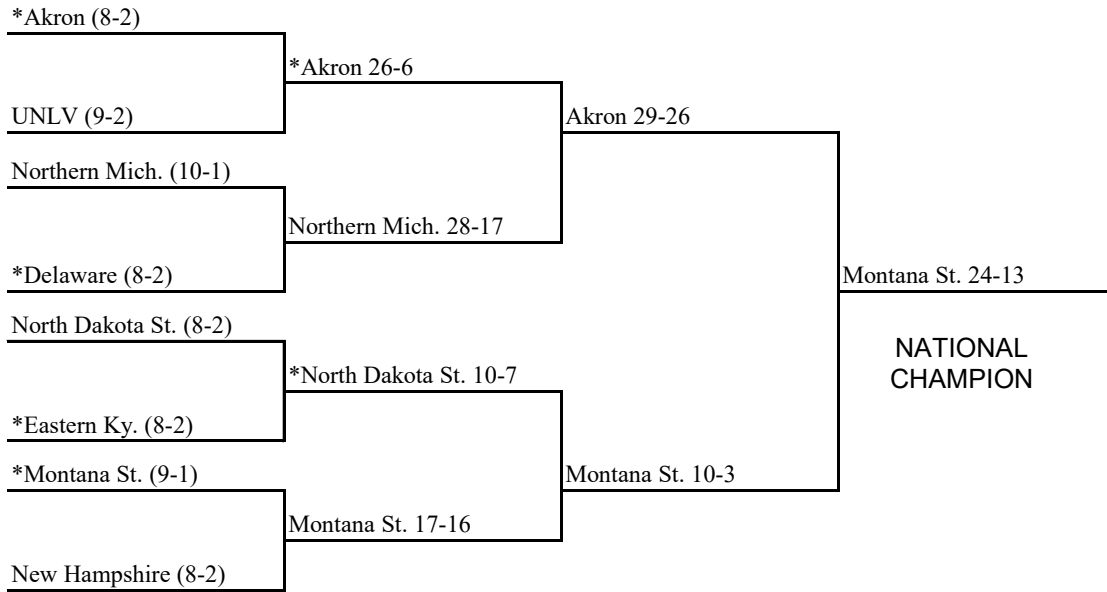

1976 National Collegiate Division II Football Championship

First Round
November 27
On campus

Semifinals
December 4
On campus

Final
December 11