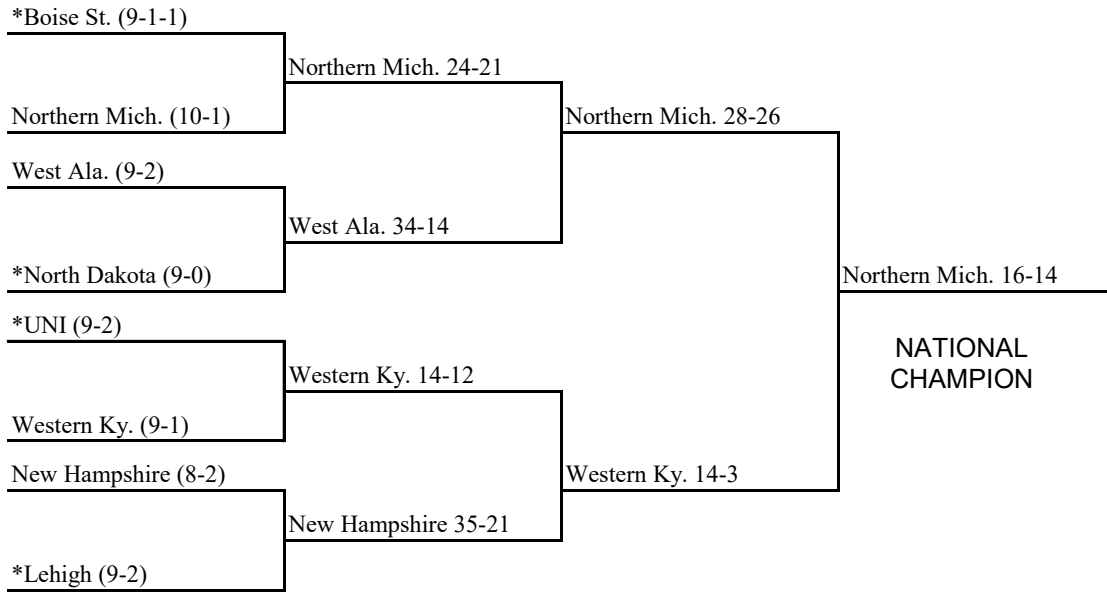

1975 National Collegiate Division II Football Championship

First Round
November 29
On campus

Semifinals
December 6
On campus

Final
December 13