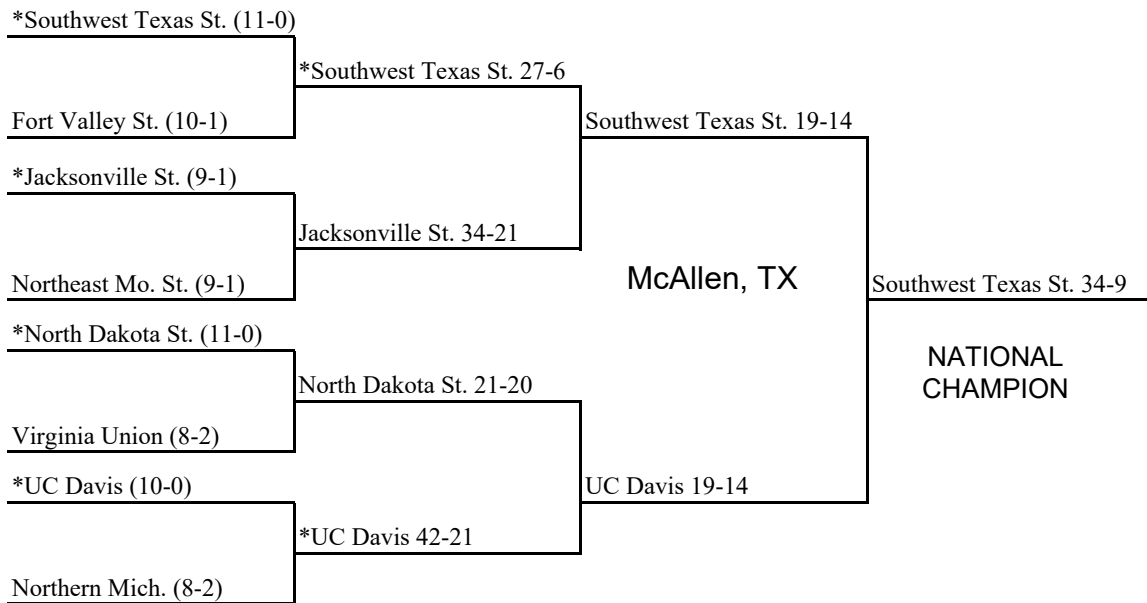

1982 National Collegiate Division II Football Championship

First Round
November 27
On campus

Semifinals
December 4
On campus

Final
December 11