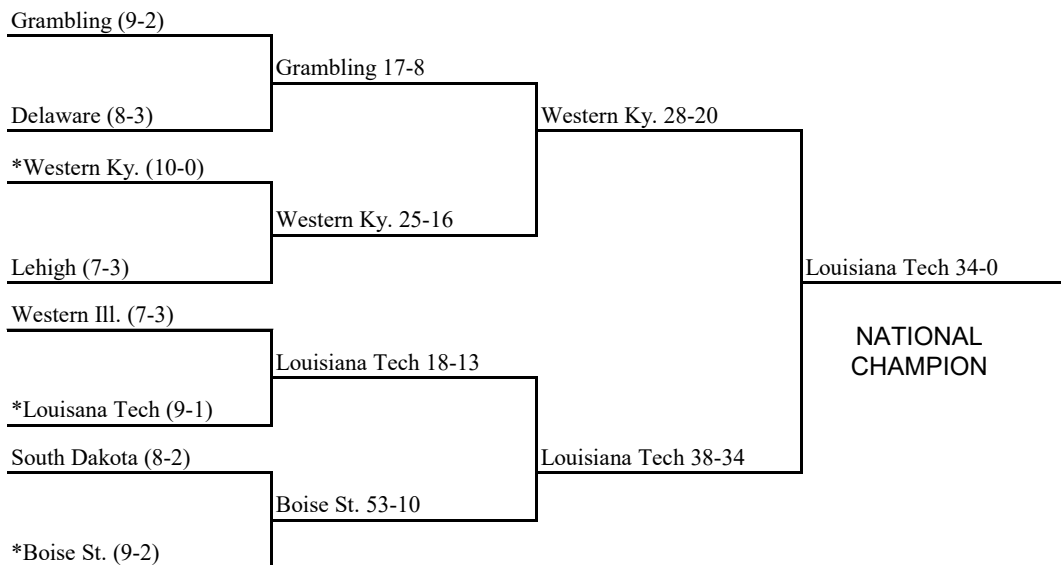

1973 National Collegiate Division II Football Championship

First Round
December 1

Semifinals
December

Final
December 15