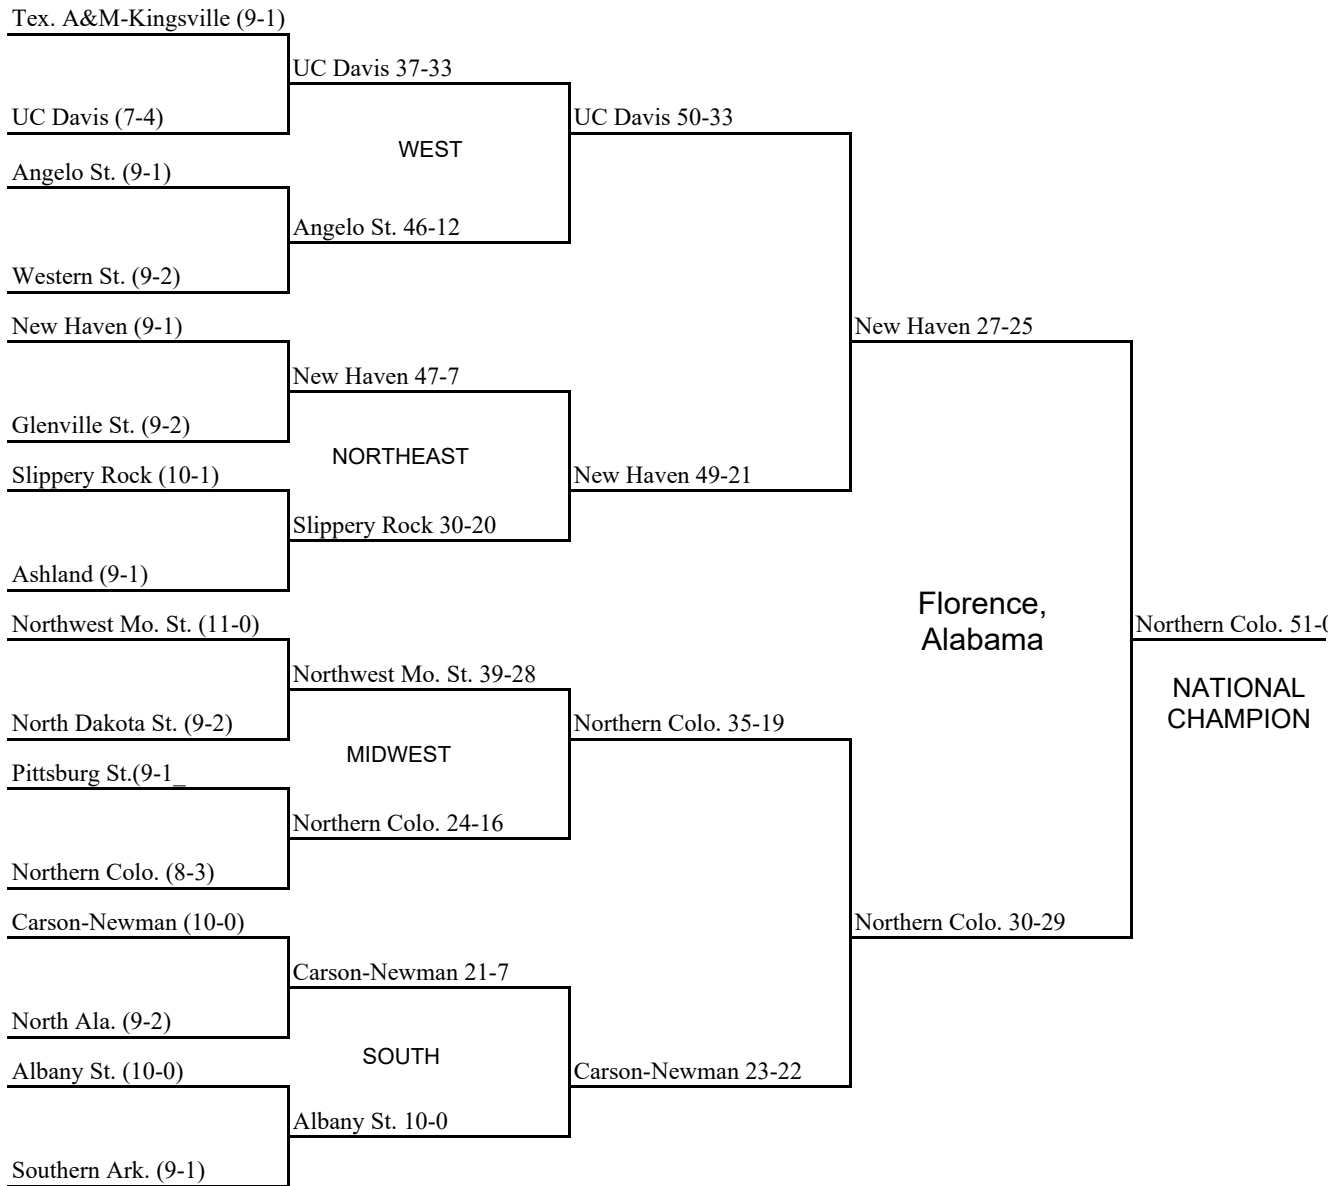

All times local and TBD by Host

*Denotes home team