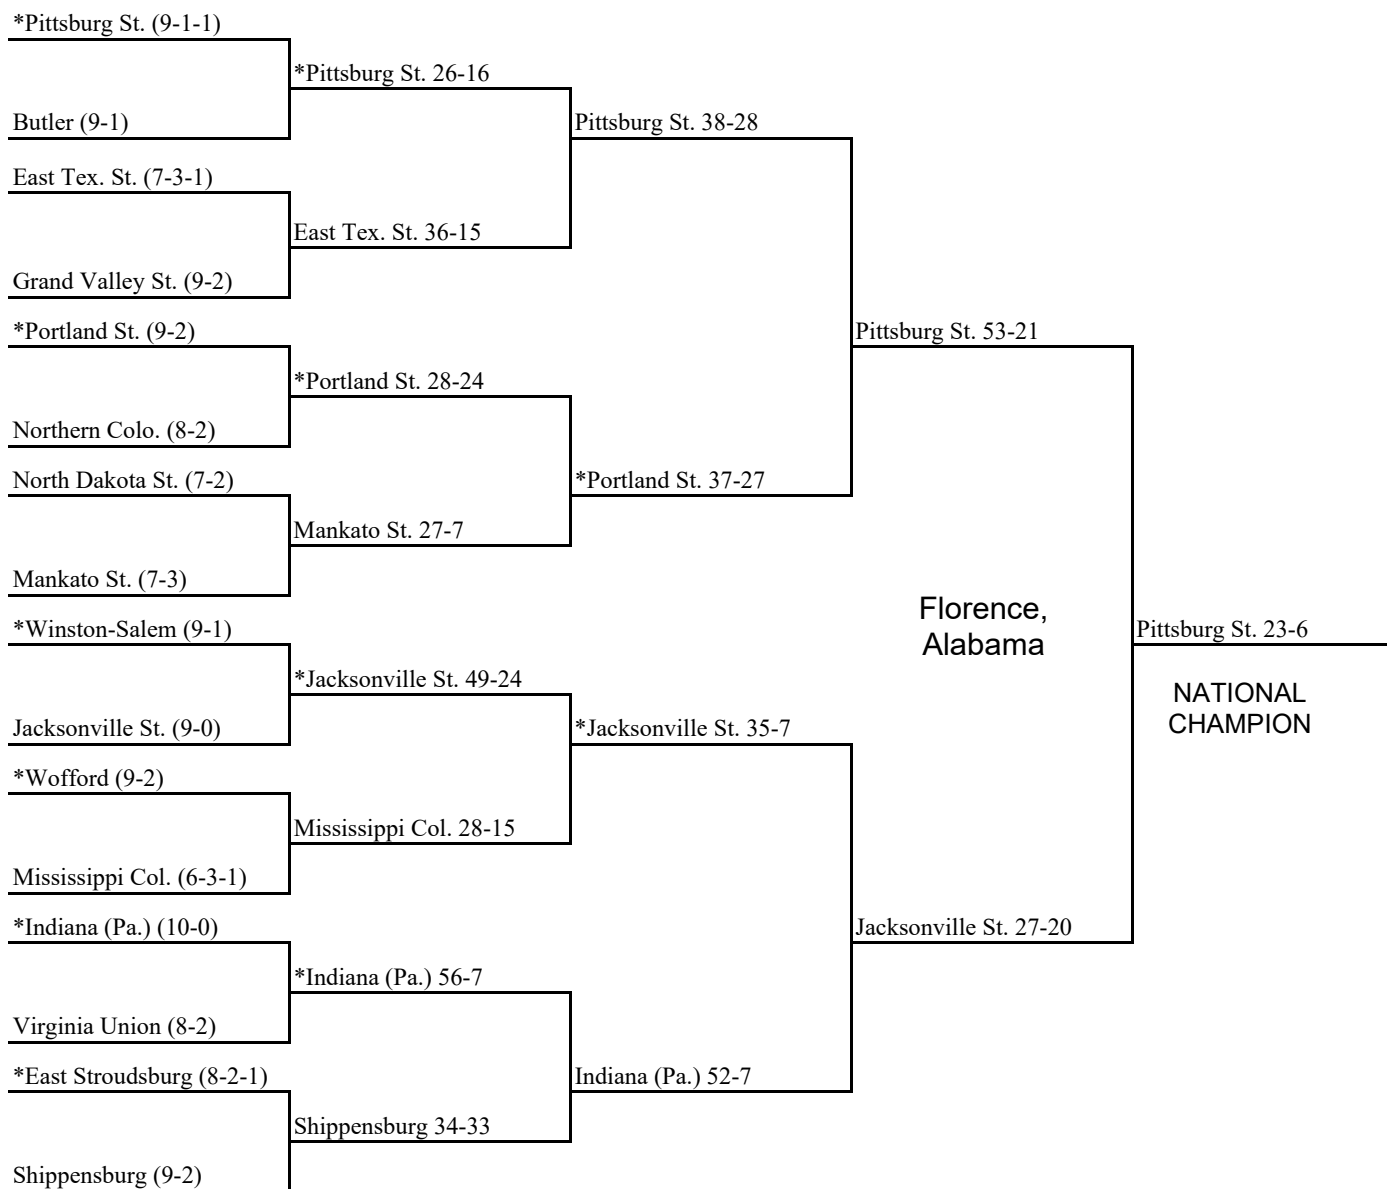

All times local and TBD by Host

*Denotes home team