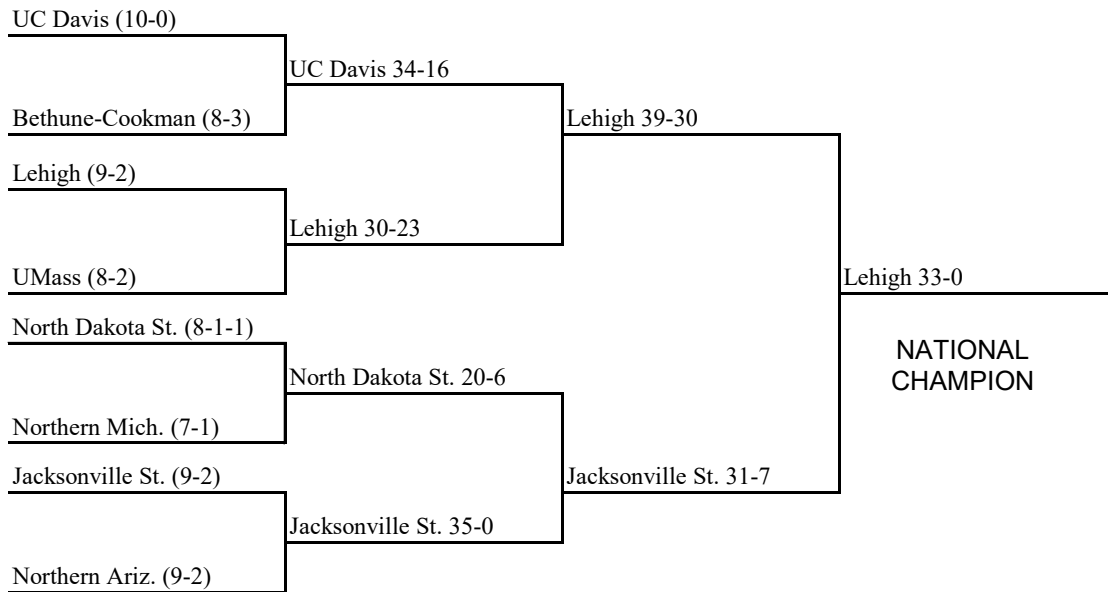

1977 National Collegiate Division II Football Championship

First Round
November 26
On campus

Semifinals
December 3
On campus

Final
December 10