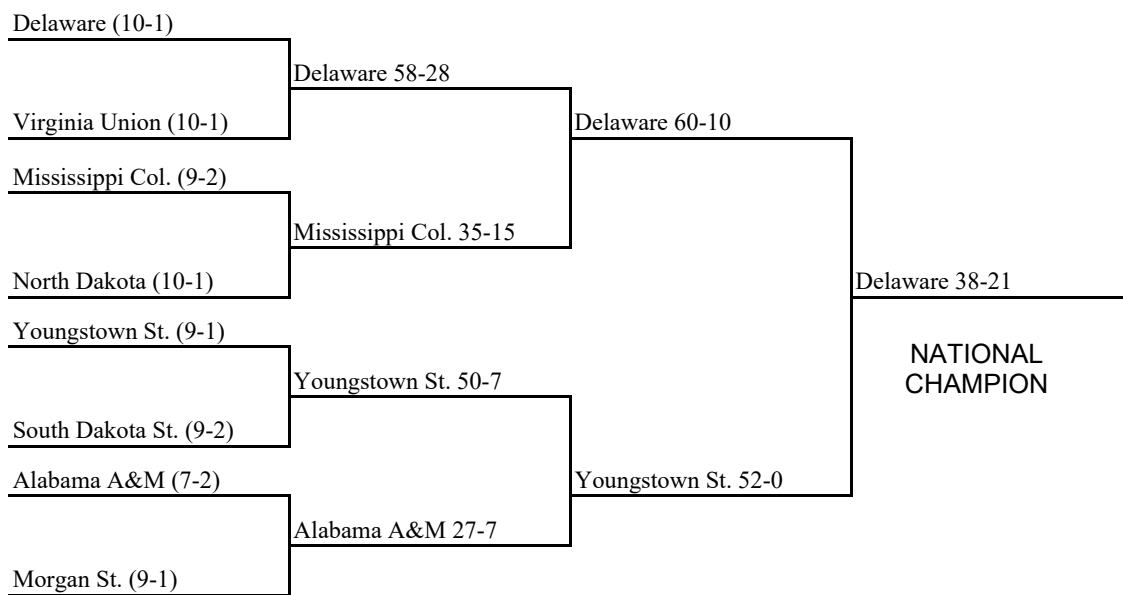

1979 National Collegiate Division II Football Championship

First Round
November 24
On campus

Semifinals
December 1
On campus

Final
December 8