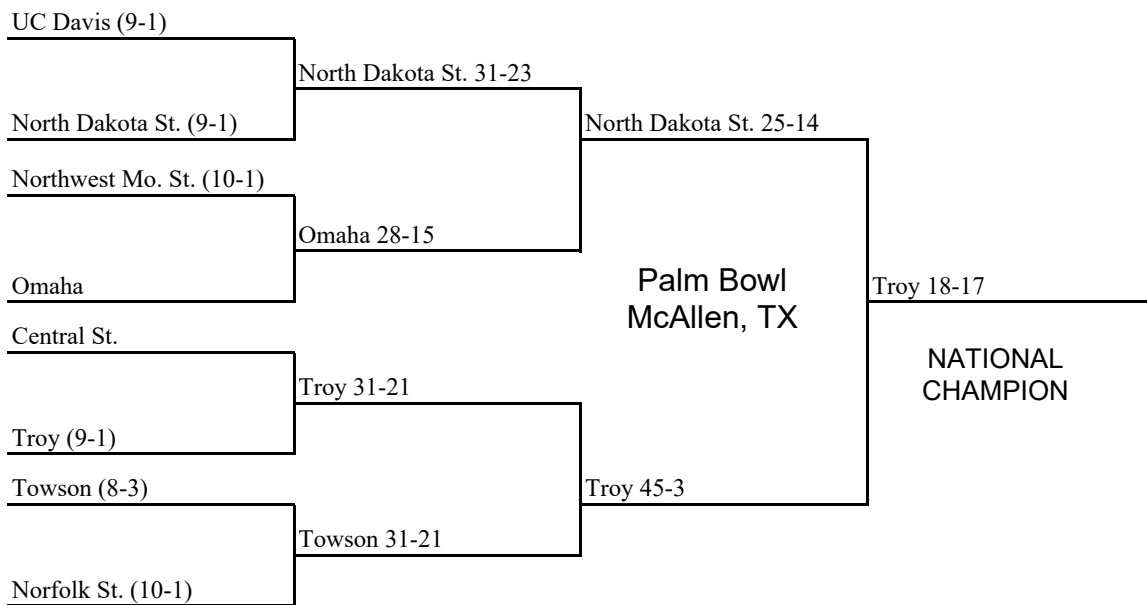

1984 National Collegiate Division II Football Championship

First Round
November 24
On campus

Semifinals
December 1
On campus

Final
December 8