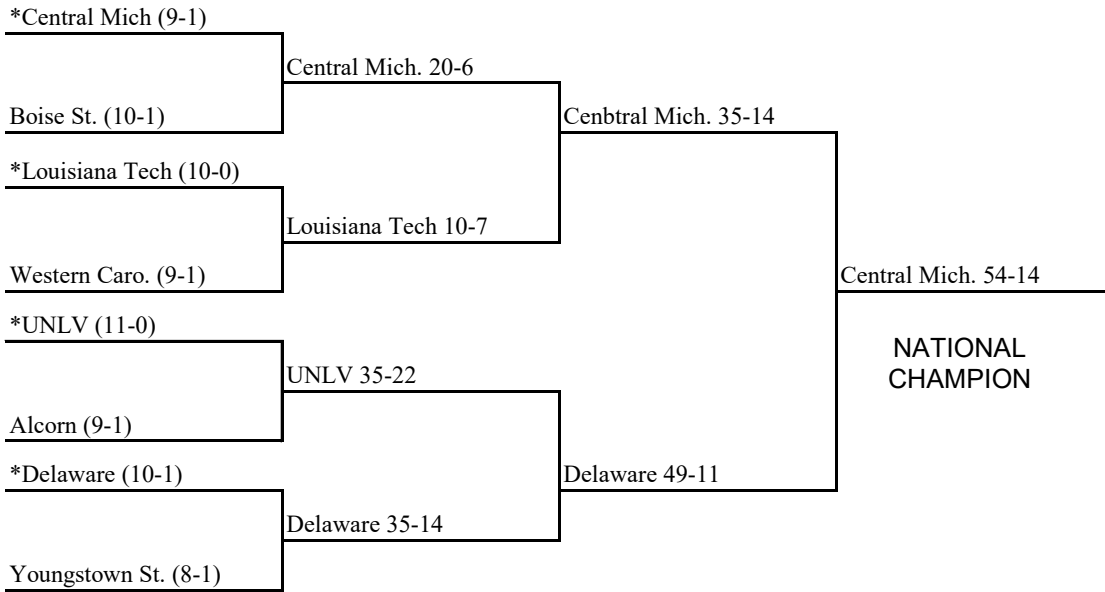

1974 National Collegiate Division II Football Championship

First Round
November 30
On campus

Semifinals
December 7
On campus

Final
December 14