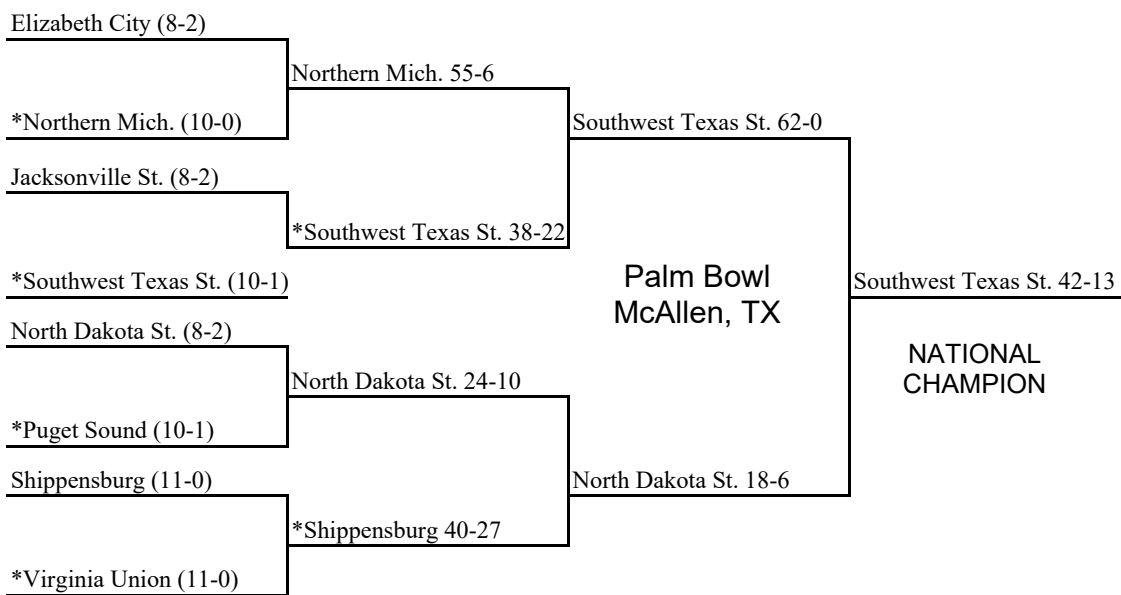

1981 National Collegiate Division II Football Championship

First Round
November 28
On campus

Semifinals
December 5
On campus

Final
December 12