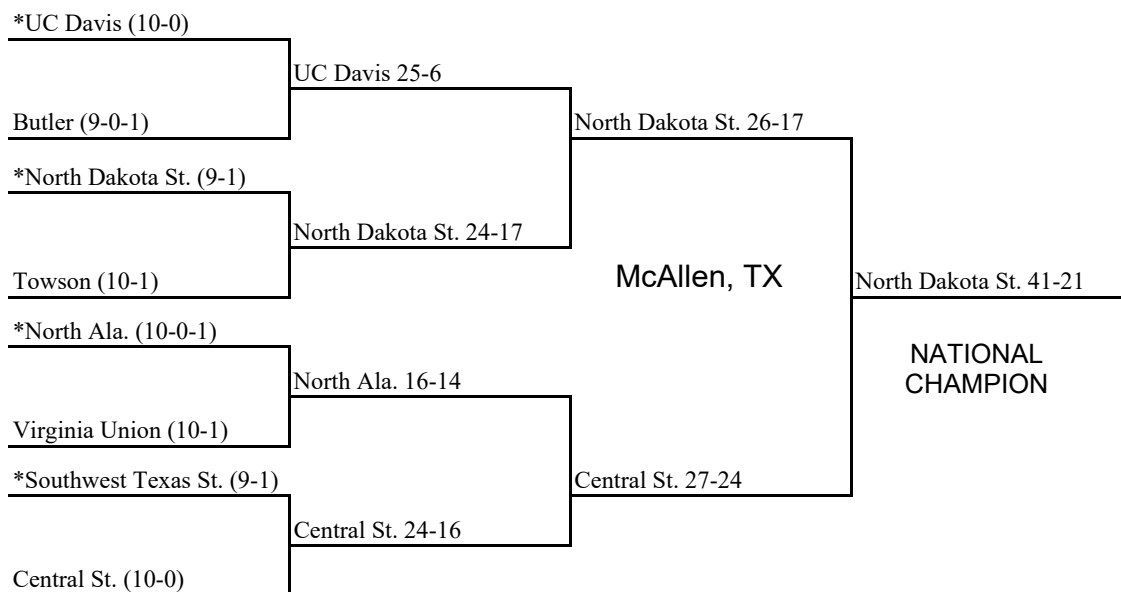

1983 National Collegiate Division II Football Championship

First Round
November 26
On campus

Semifinals
December 3
On campus

Final
December 10