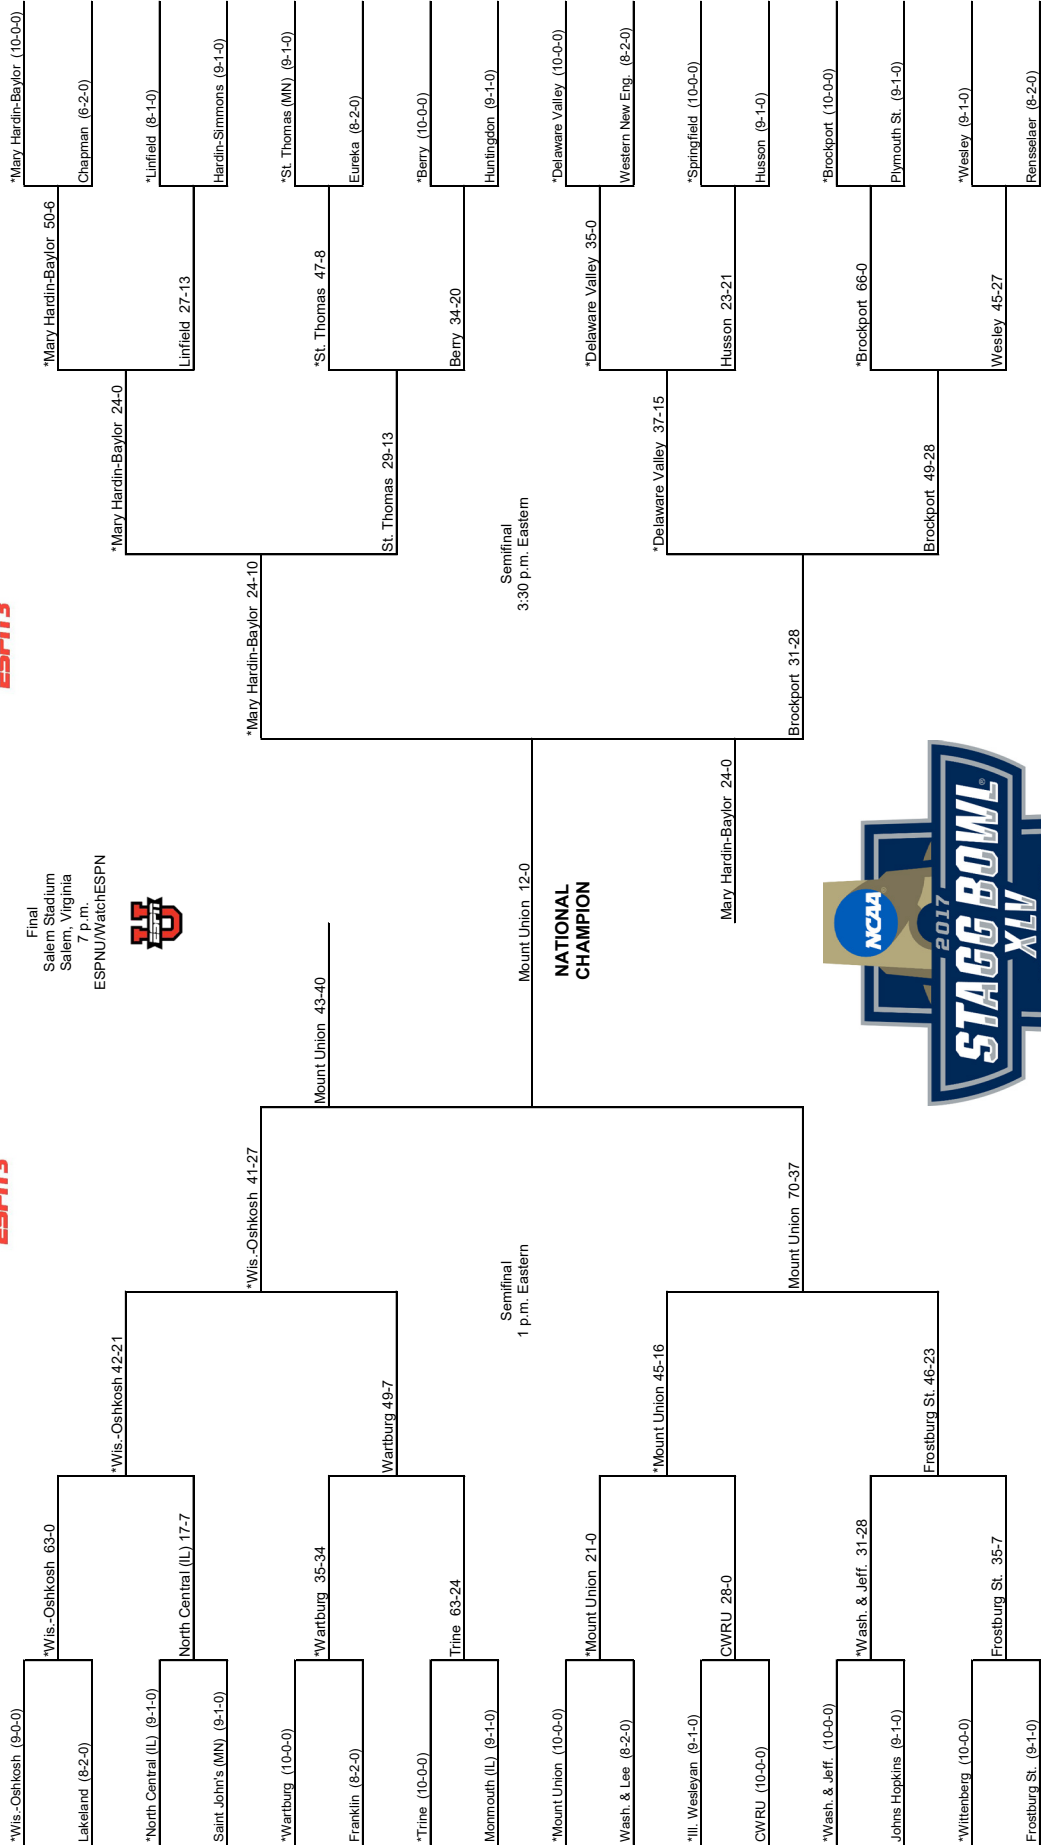

2017 NCAA DIVISION III FOOTBALL CHAMPIONSHIP

*First Round November 18
*Second Round November 25
*Quarterfinals December 2
**Semifinals December 9
Final Friday, December 15

Final
Salem Stadium
Salem, Virginia
7 p.m.
ESPN/WatchESPN

*First-round, second-round and quarterfinal games will be played at noon local time on the campus of competing institutions or at a site approved by the Division III Football Committee.

**Semifinal rounds will be played at a time determined by TV and the Division III Football Committee.