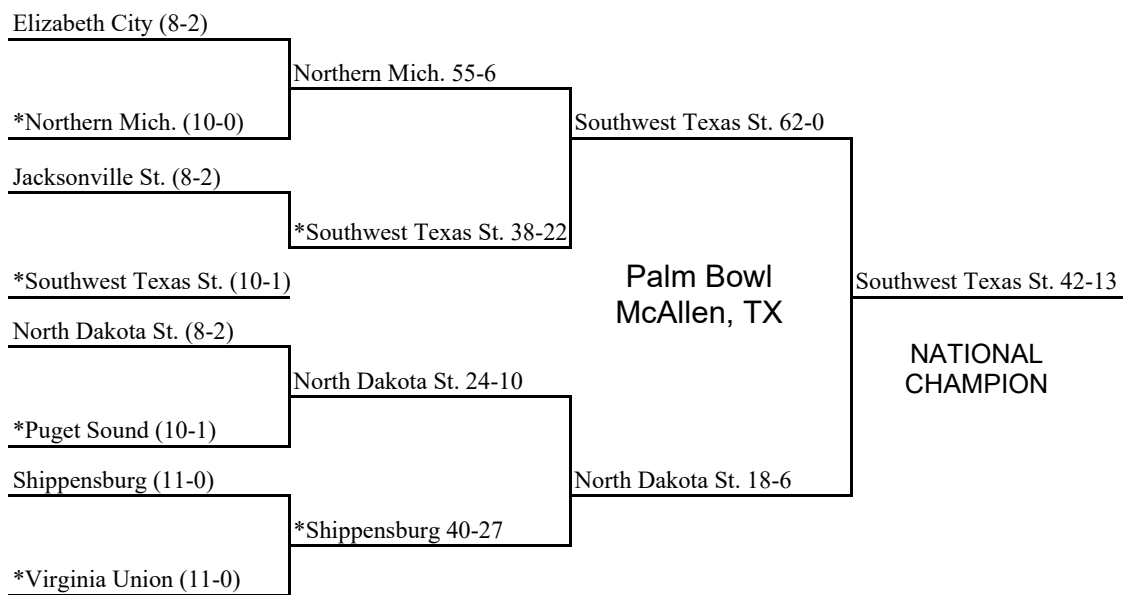

1981 National Collegiate Division II Football Championship

First Round
November 28
On campus

Semifinals
December 5
On campus

Final
December 12