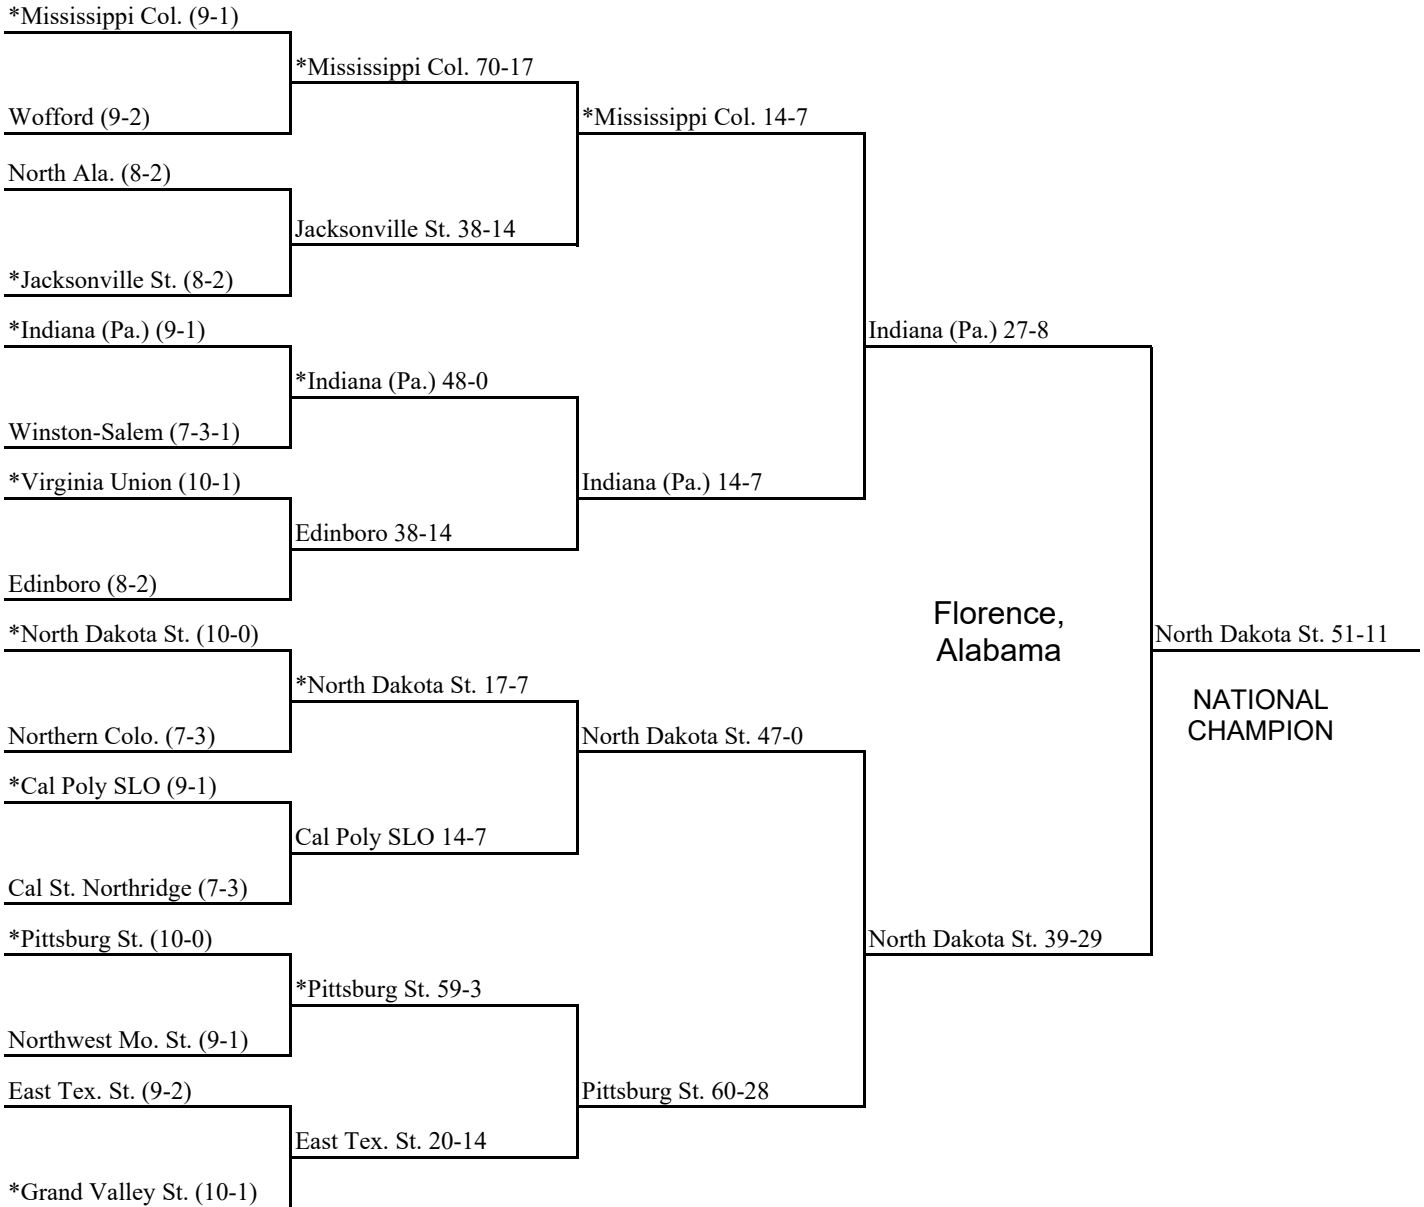

All times local and TBD by Host

*Denotes home team