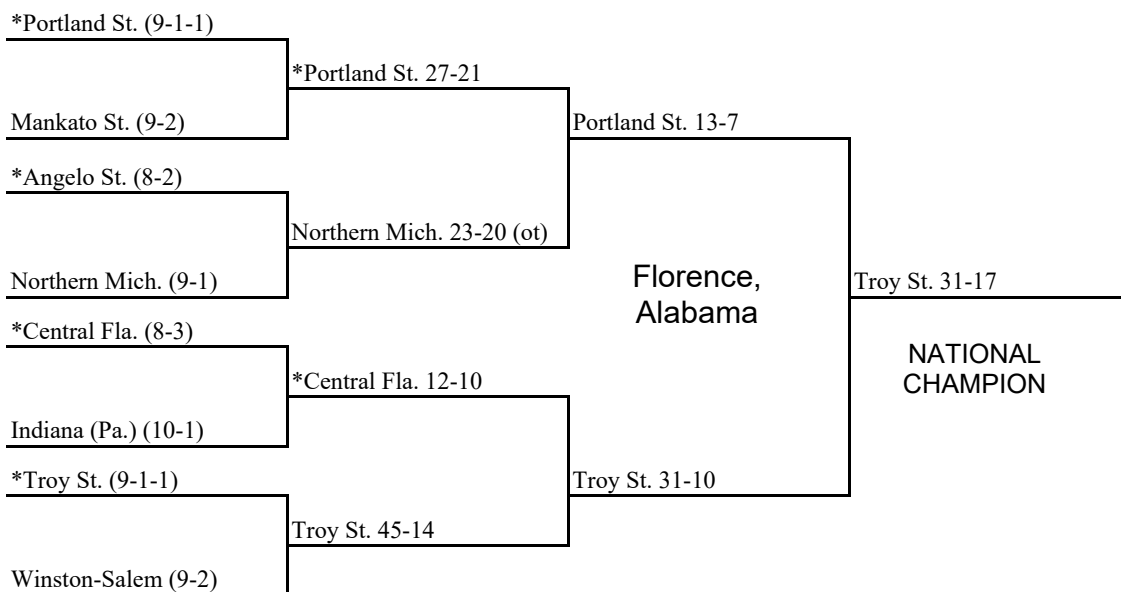

First Round
November 28
On campus

Semifinals
December 5
On campus

Final
December 12

1988 National Collegiate Division II Football Championship

First Round
November 19
On campus

Quarterfinals
November 26
On campus