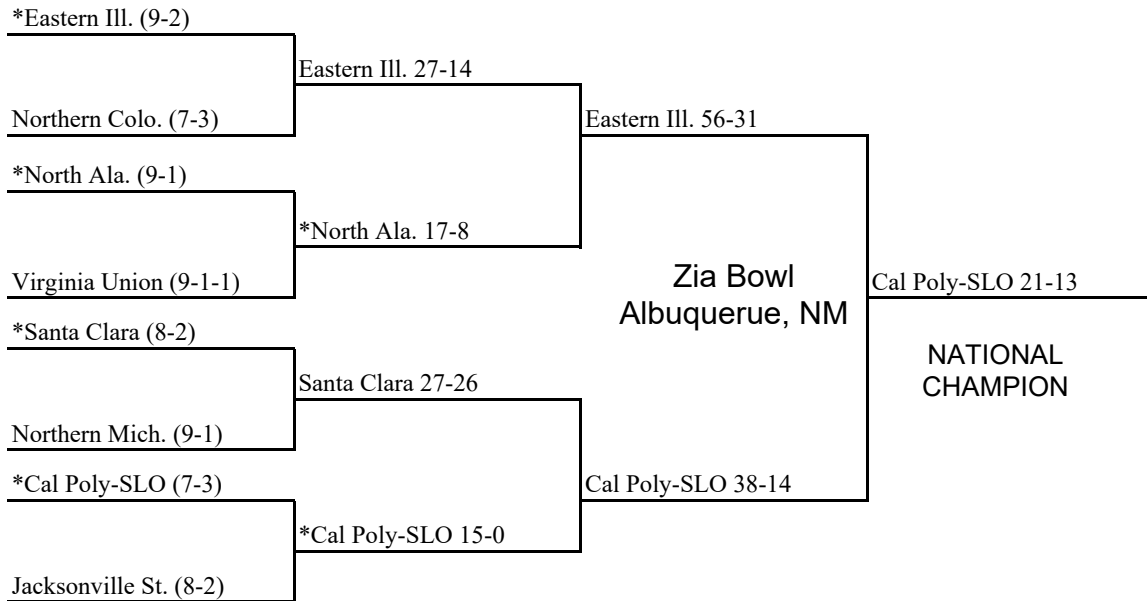

1980 National Collegiate Division II Football Championship

First Round
November 29
On campus

Semifinals
December 6
On campus

Final
December 13