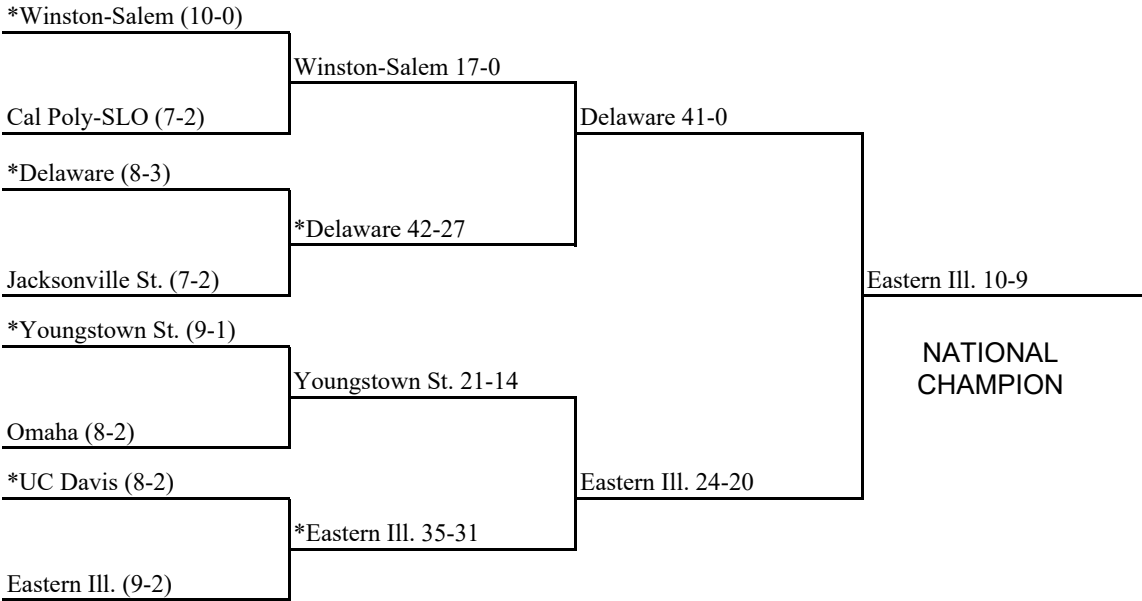

1978 National Collegiate Division II Football Championship

First Round
November 25
On campus

Semifinals
December 2
On campus

Final
December 9