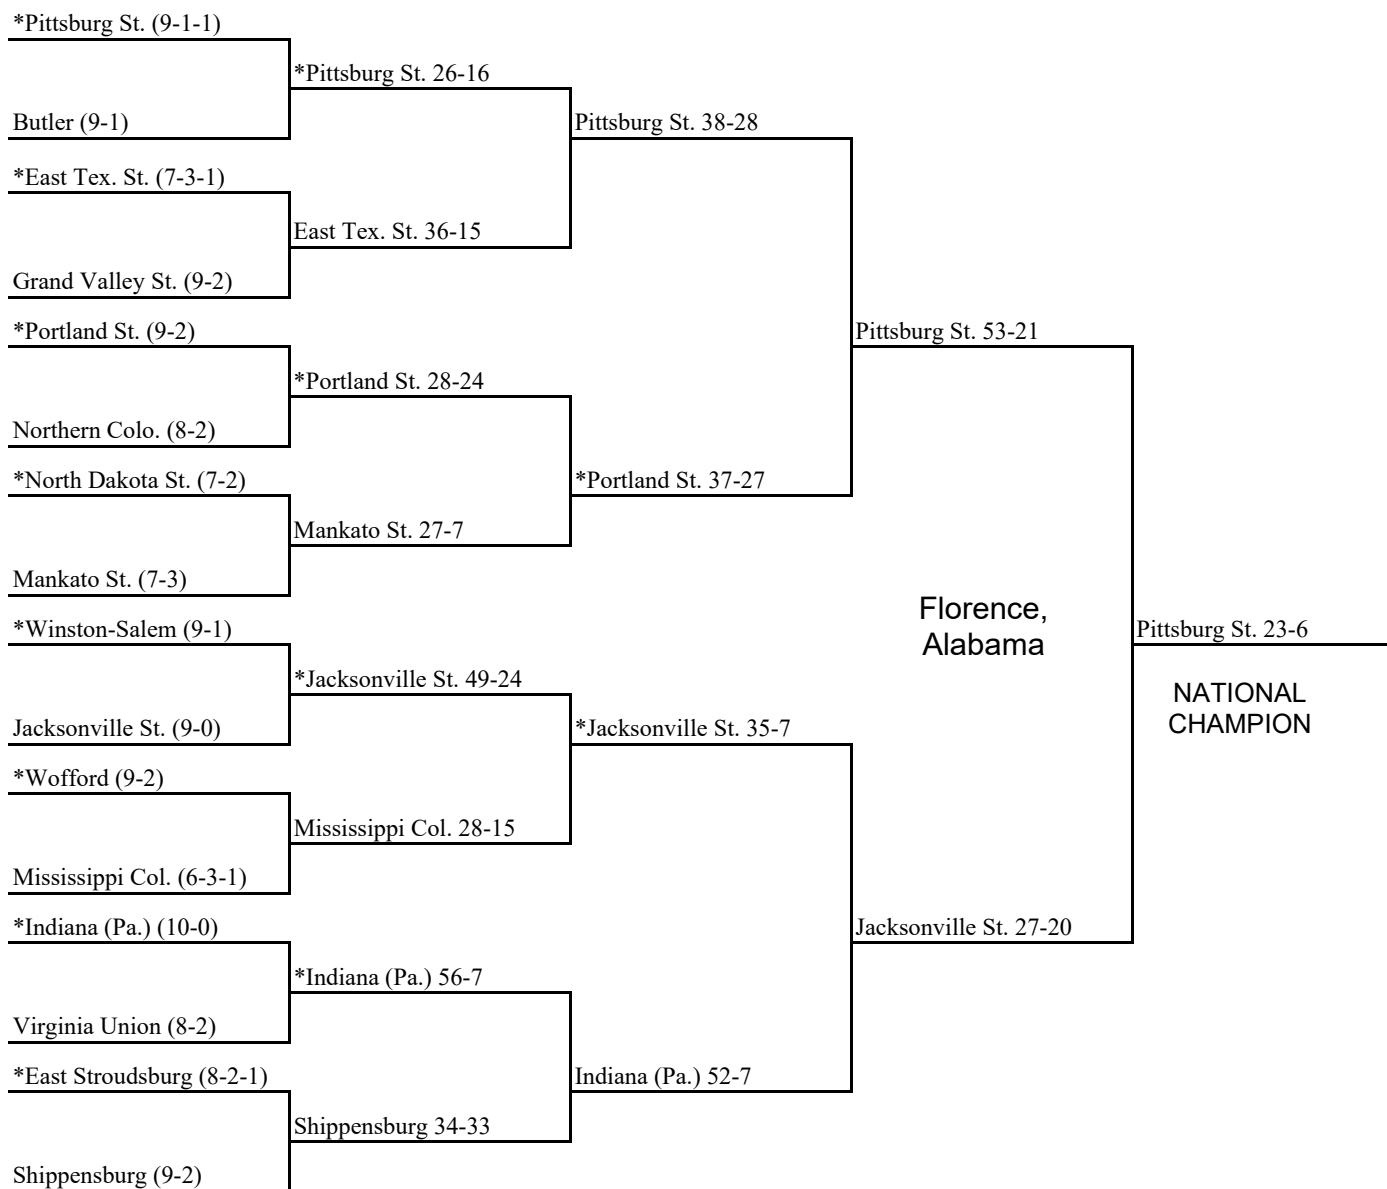

All times local and TBD by Host

*Denotes home team