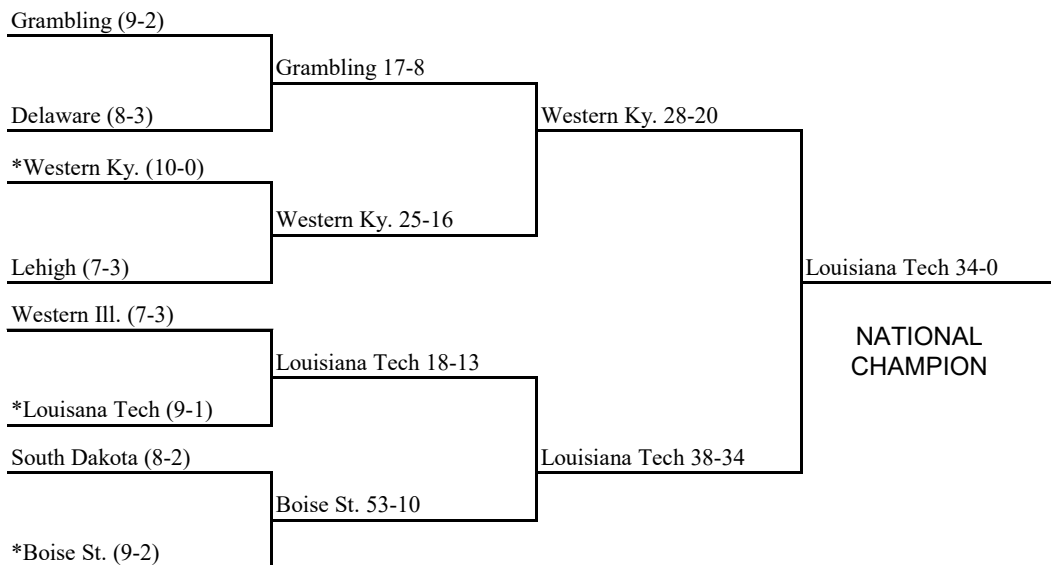

1973 National Collegiate Division II Football Championship

First Round
December 1

Semifinals
December

Final
December 15