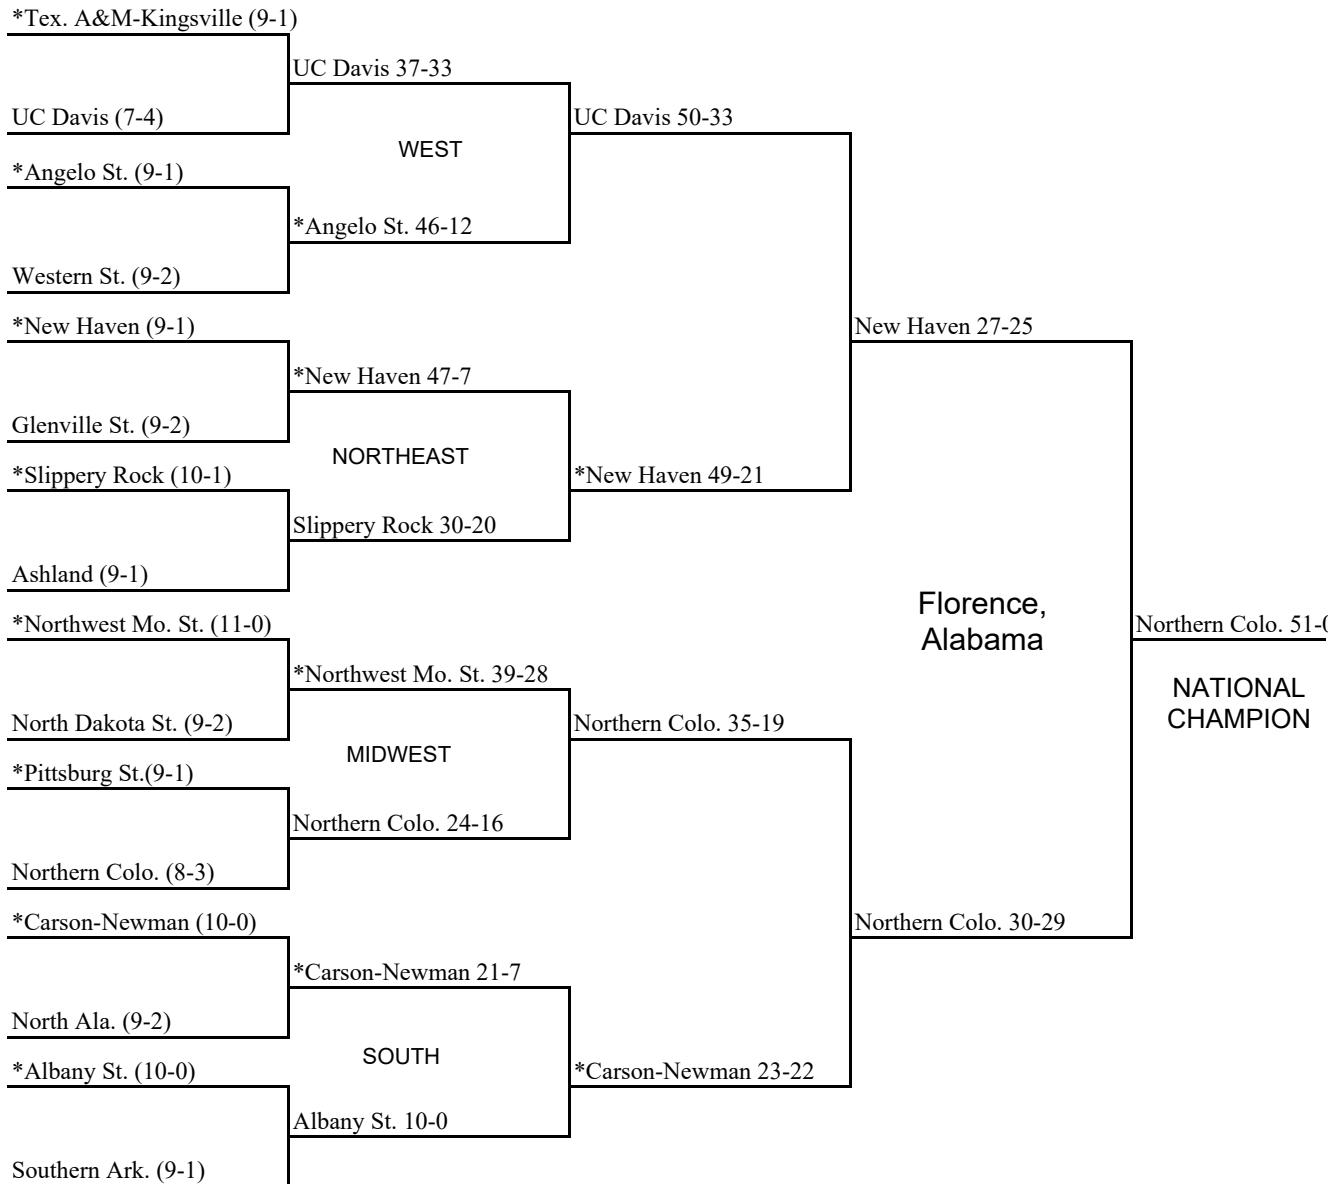

All times local and TBD by Host

*Denotes home team