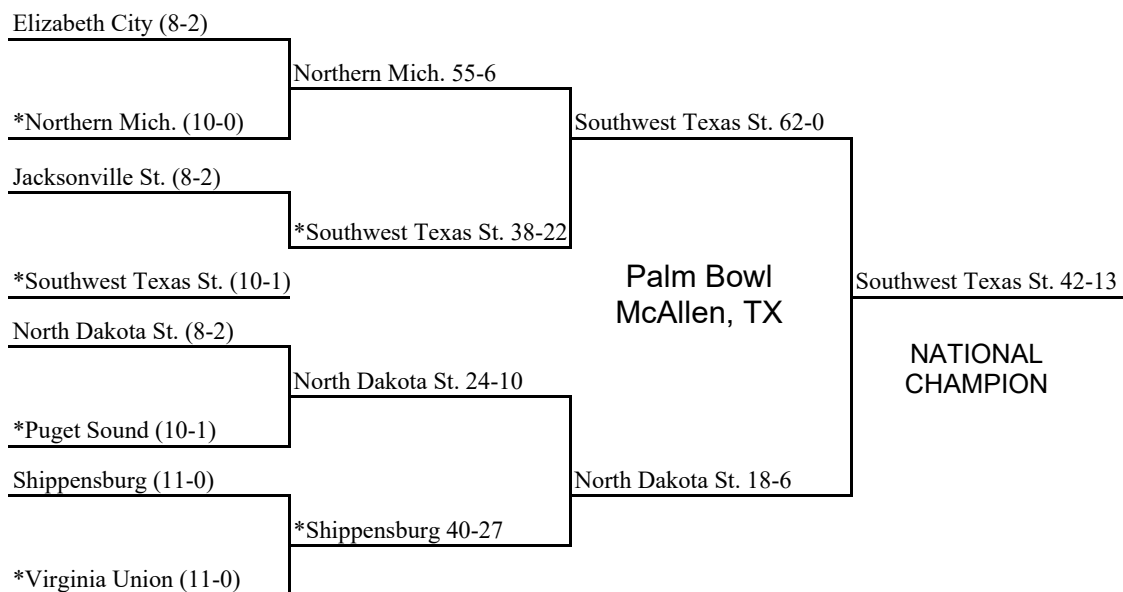

1981 National Collegiate Division II Football Championship

First Round
November 28
On campus

Semifinals
December 5
On campus

Final
December 12