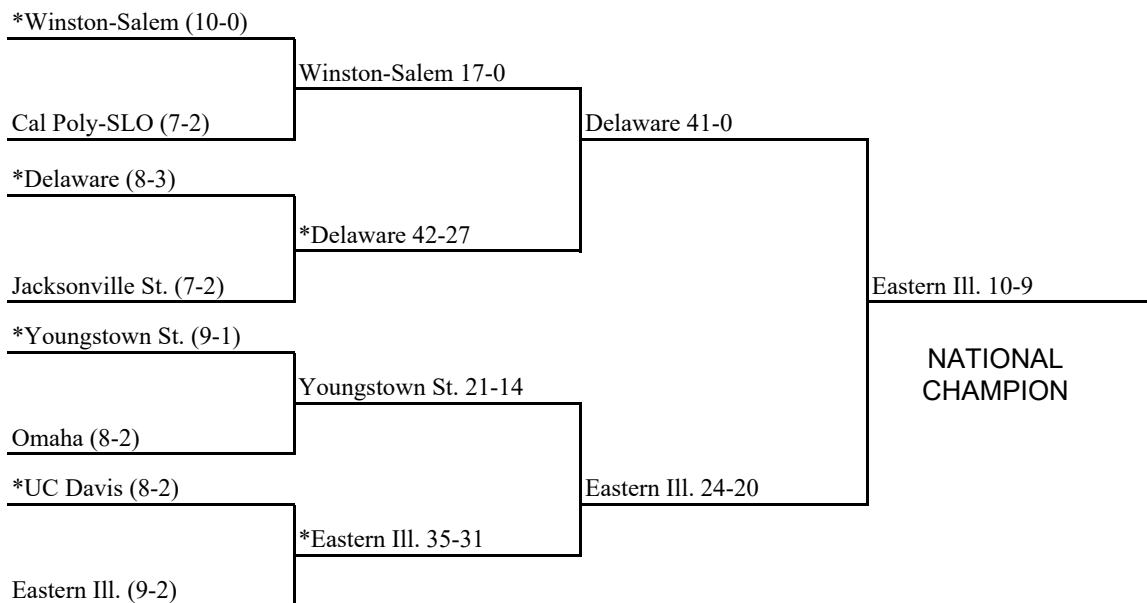

1978 National Collegiate Division II Football Championship

First Round
November 25
On campus

Semifinals
December 2
On campus

Final
December 9