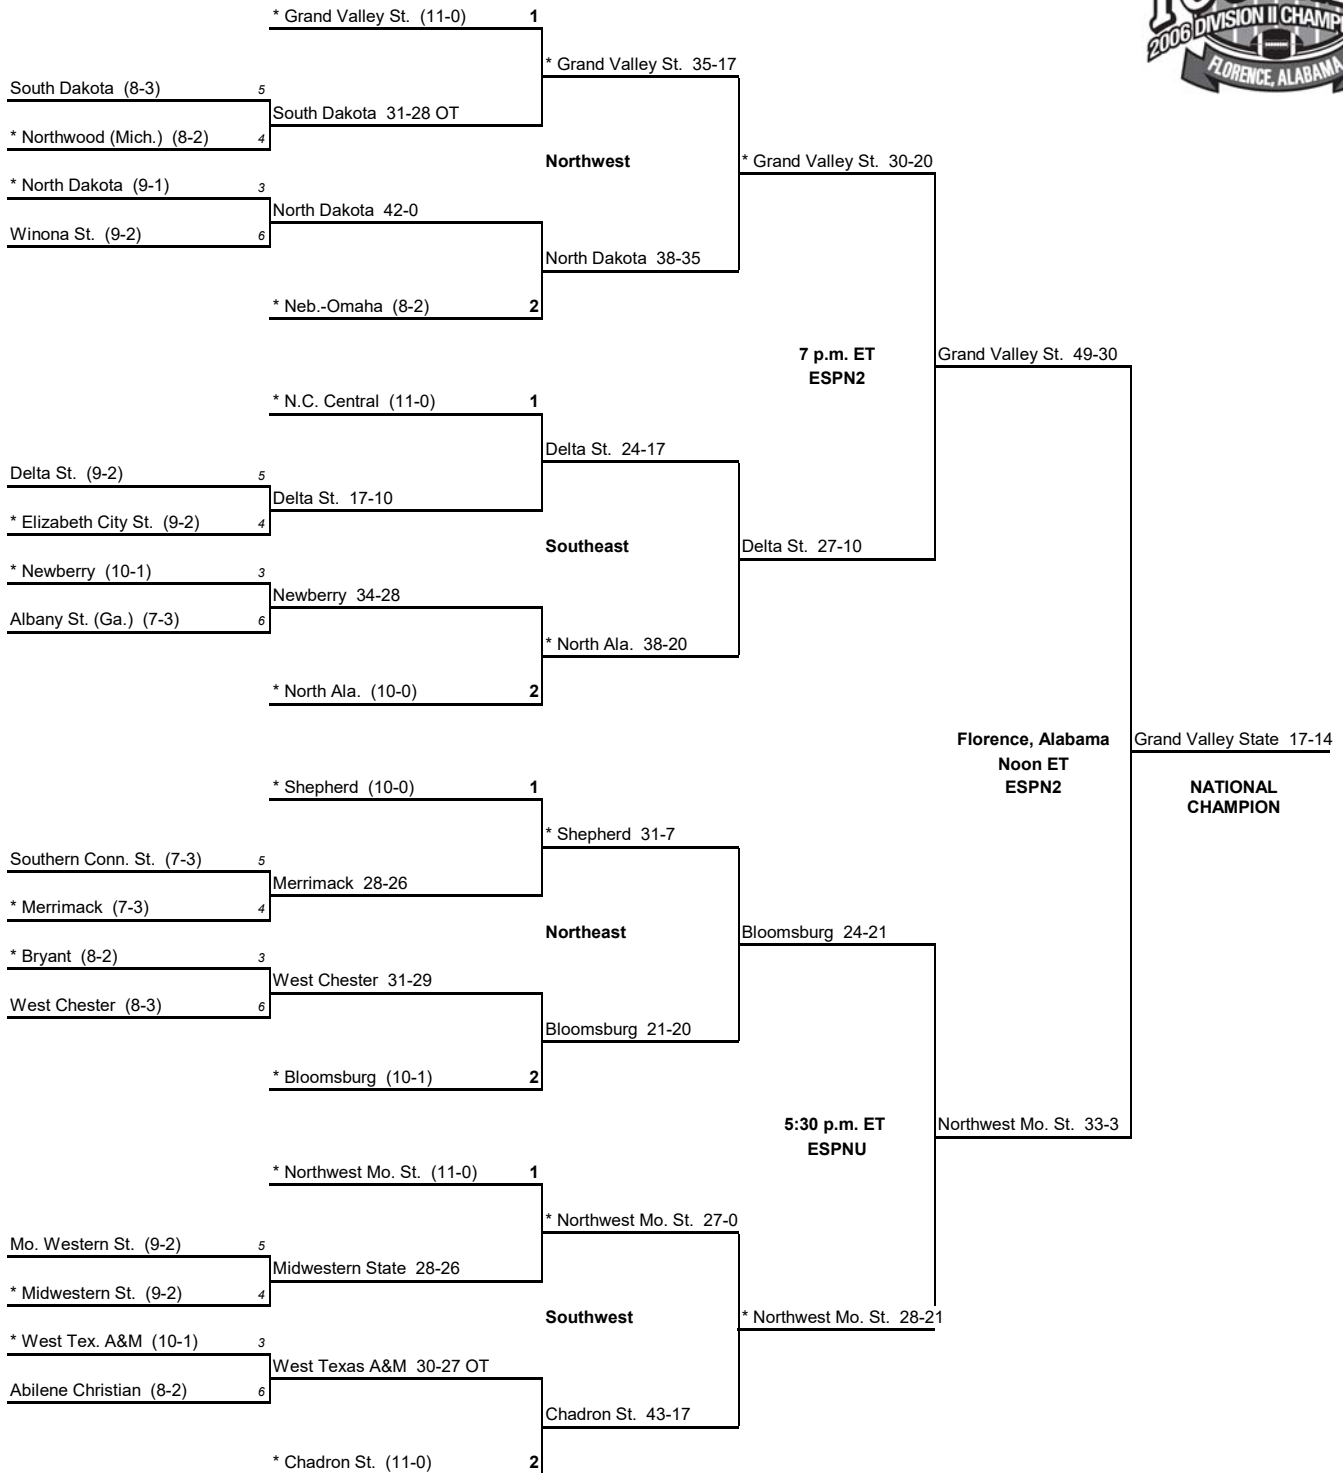

**First Round
November 18

**Second Round
November 25

**Quarterfinals
December 2

**Semifinals
*** December 10

Final
December 16