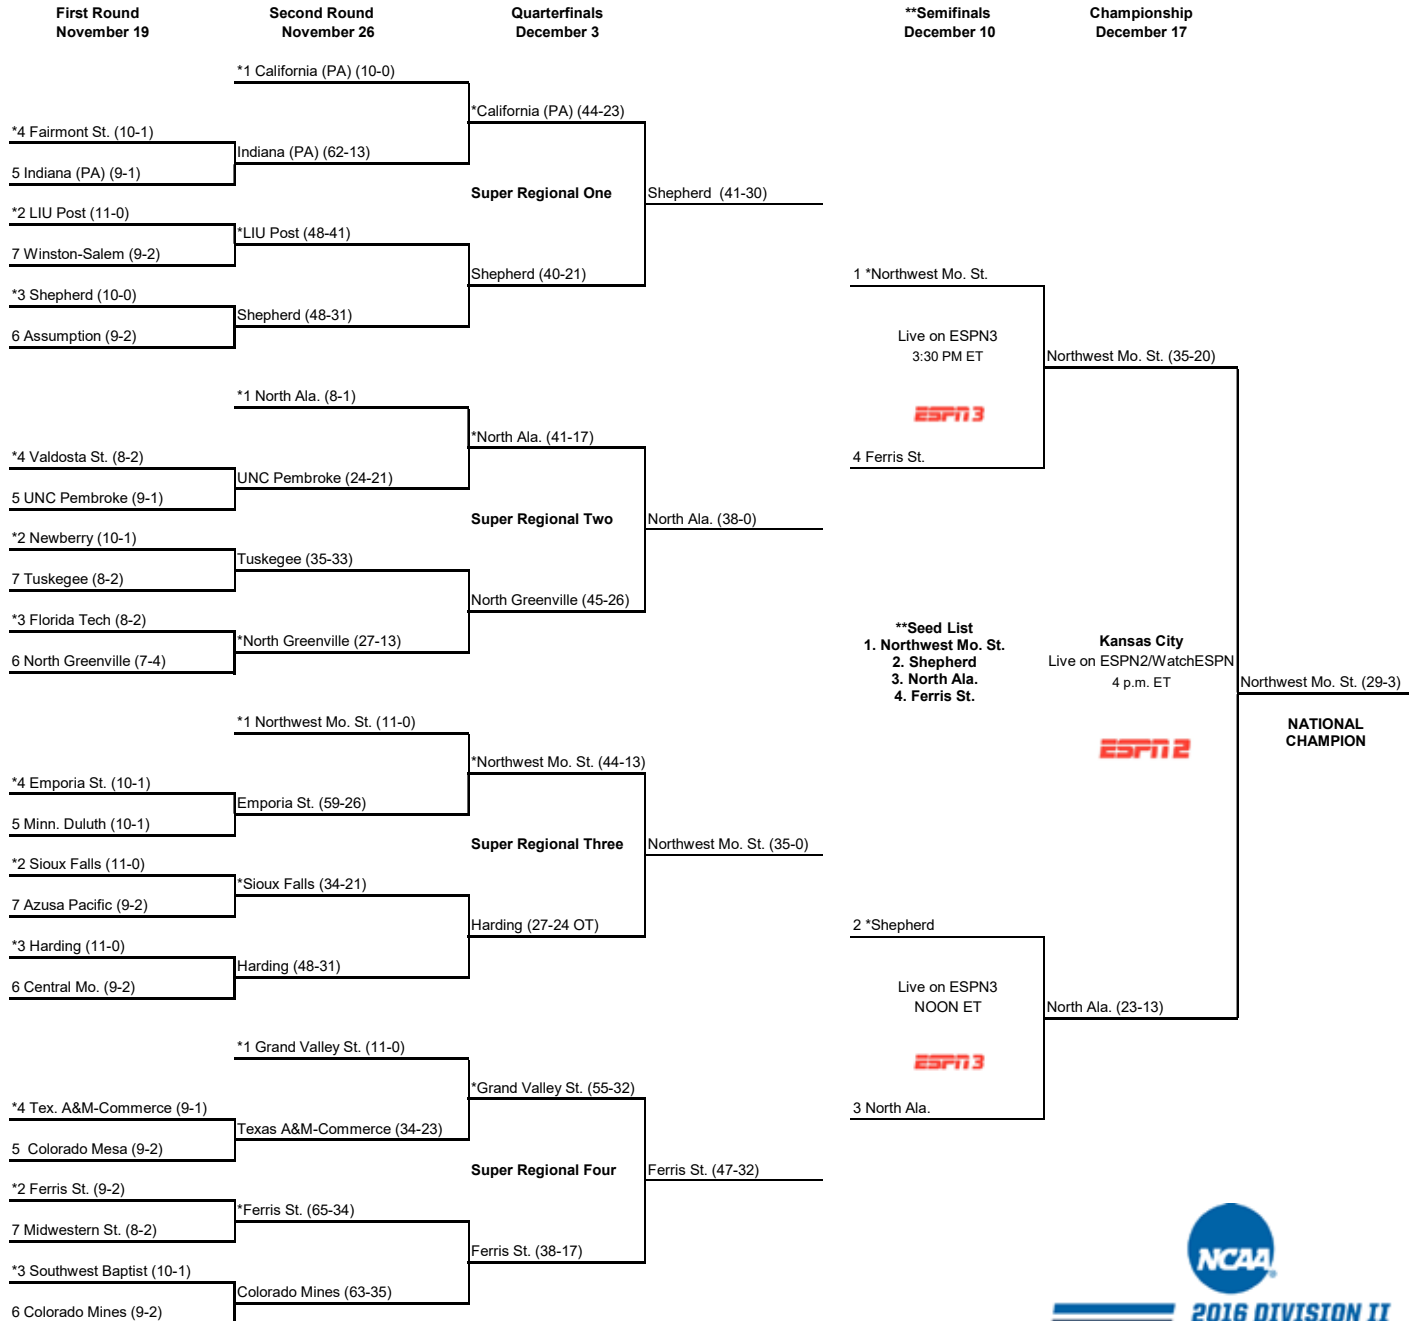

****Second Round**
November 28

****Quarterfinals**
December 5

****Semifinals**
December 12

Championship
December 19

* Host Institution
 All times are Eastern time.
 Information subject to change.

2016 NCAA Division II Football Championship