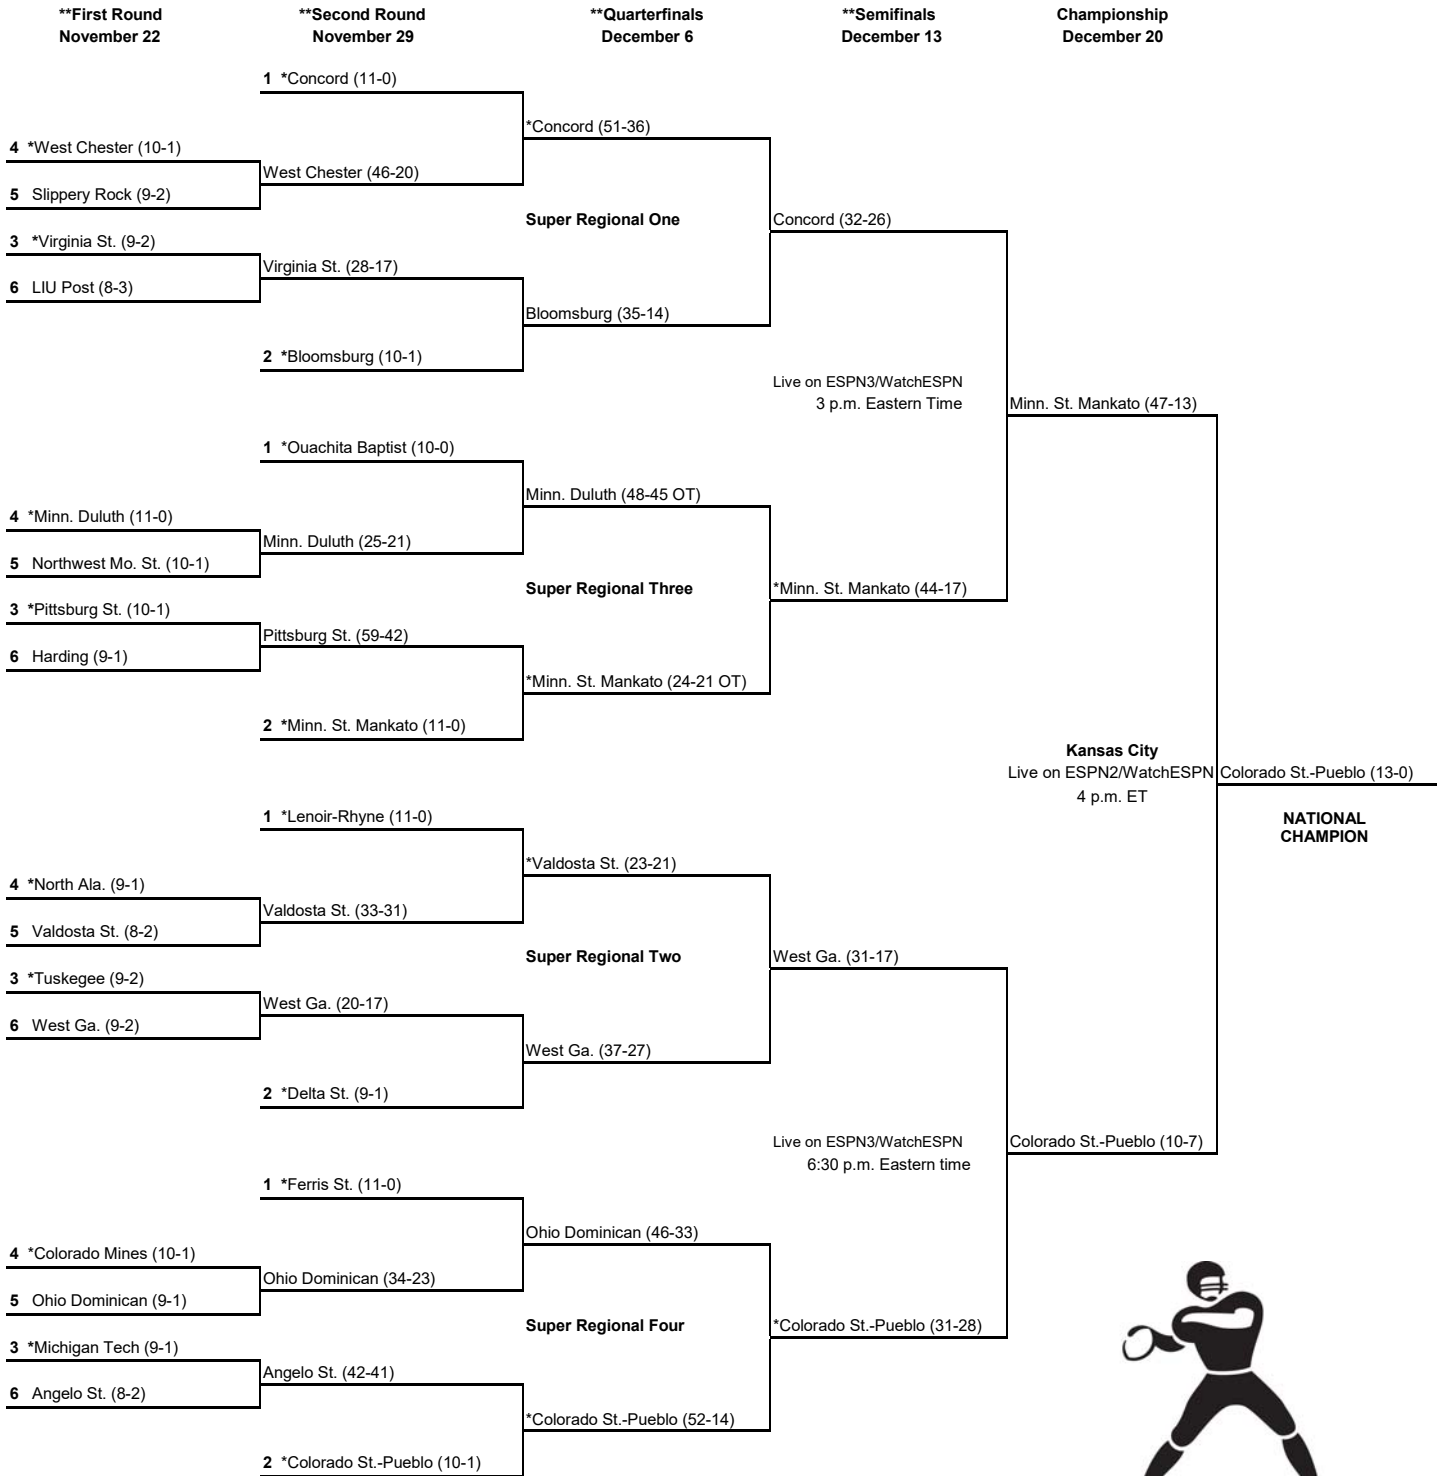

2014 NCAA Division II Football Championship

* Host Institution
All times are Eastern time.
Information subject to change.

© 2014 National Collegiate Athletic Association. No commercial use without the NCAA's written permission.
The NCAA opposes all forms of sports wagering.