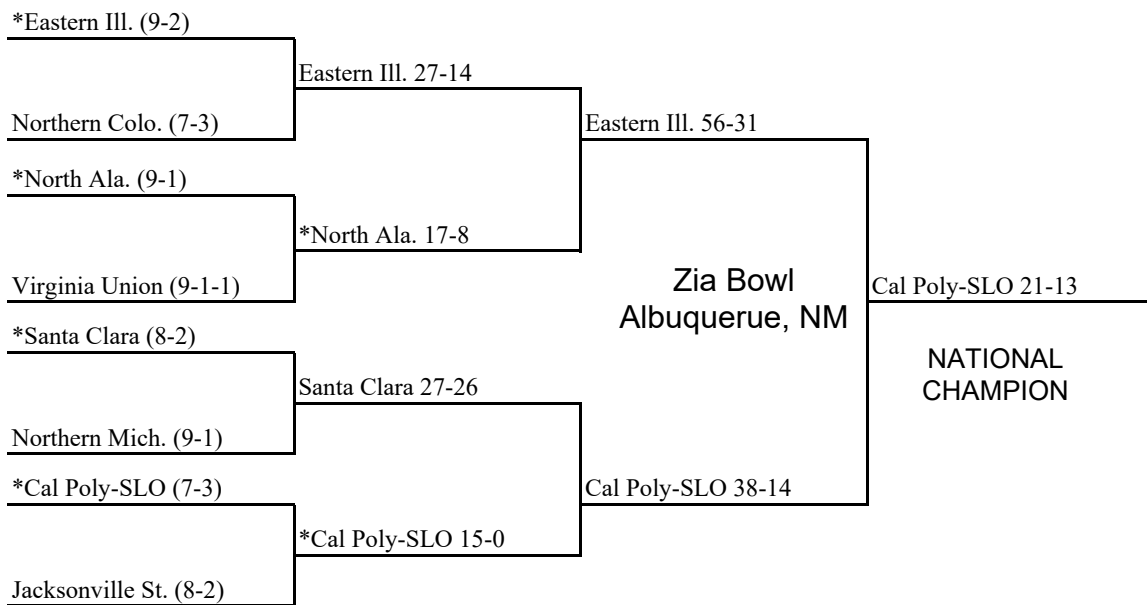

1980 National Collegiate Division II Football Championship

First Round
November 29
On campus

Semifinals
December 6
On campus

Final
December 13