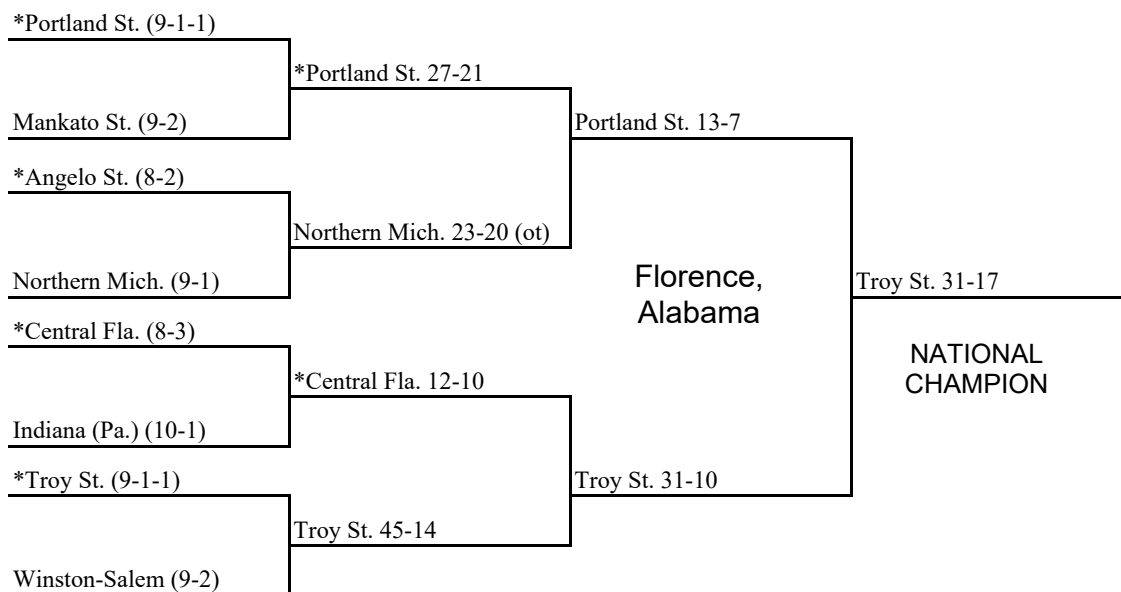

Final
December 12

1988 National Collegiate Division II Football Championship

First Round
November 19
On campus

Quarterfinals
November 26
On campus

Semifinals
December 3
On campus

Final
December 10
On campus