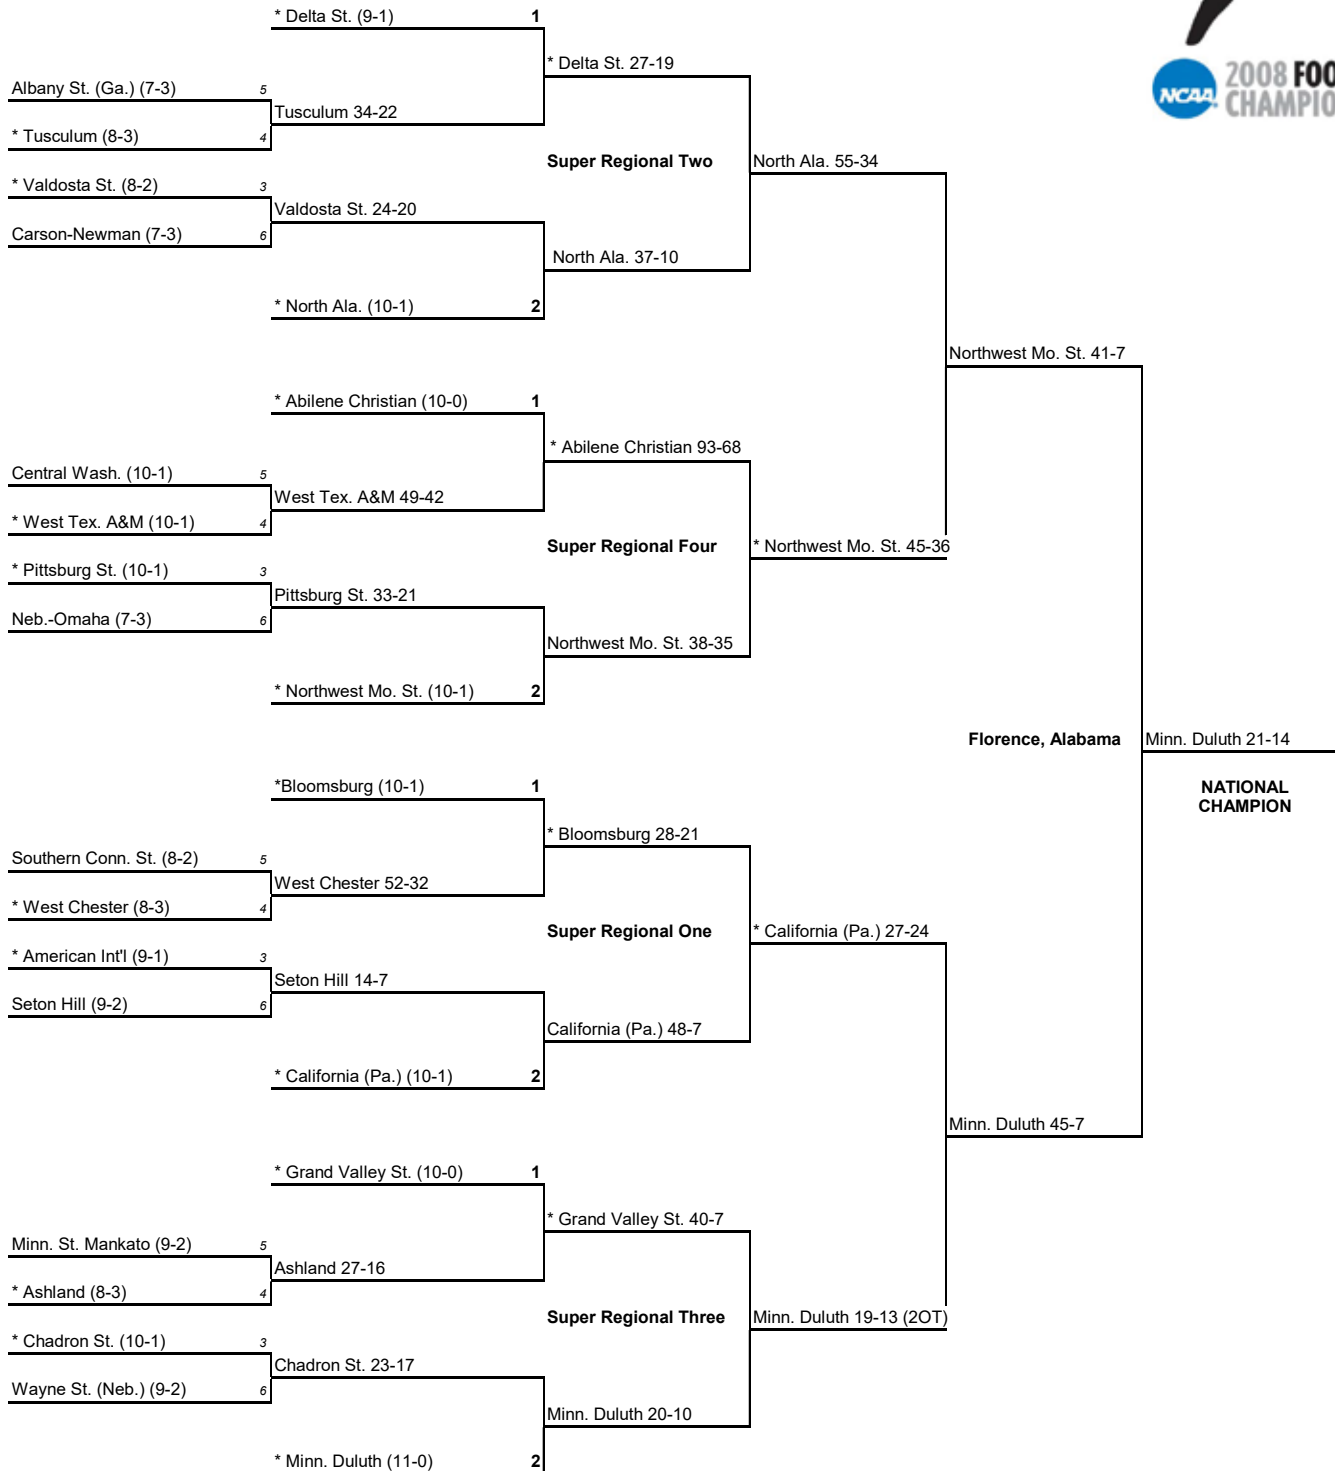

Final
December 13

* Denotes Host Institution

** First-round, second-round, quarterfinal and semifinal games will be played on the campus of one of the competing institutions.

*** Both semifinal games may be moved to Sunday, December 7, pending a decision by the televising networks.