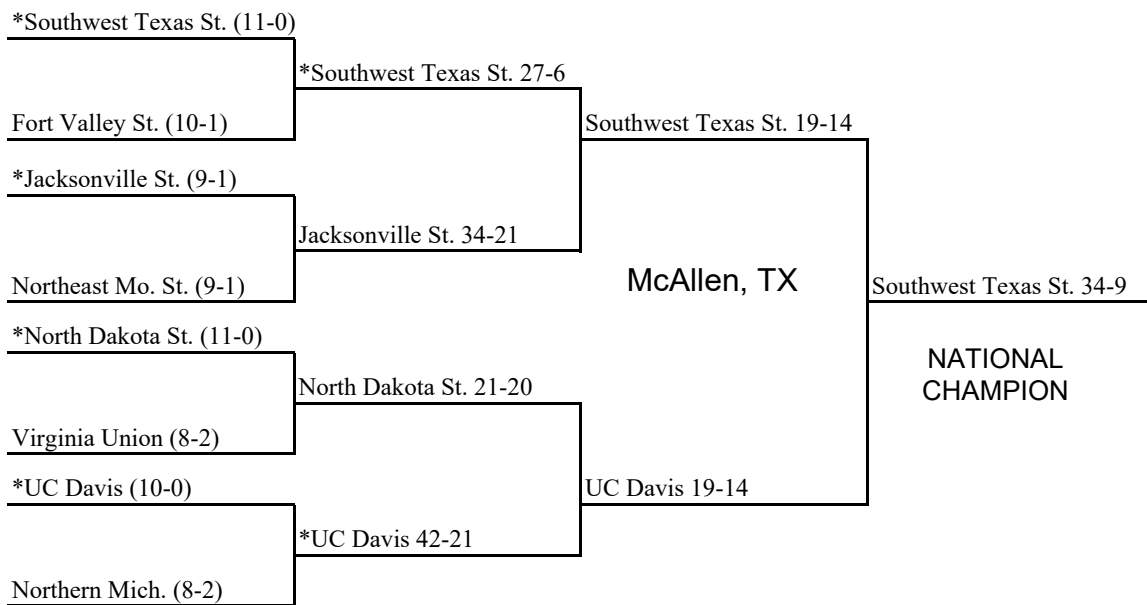

1982 National Collegiate Division II Football Championship

First Round
November 27
On campus

Semifinals
December 4
On campus

Final
December 11