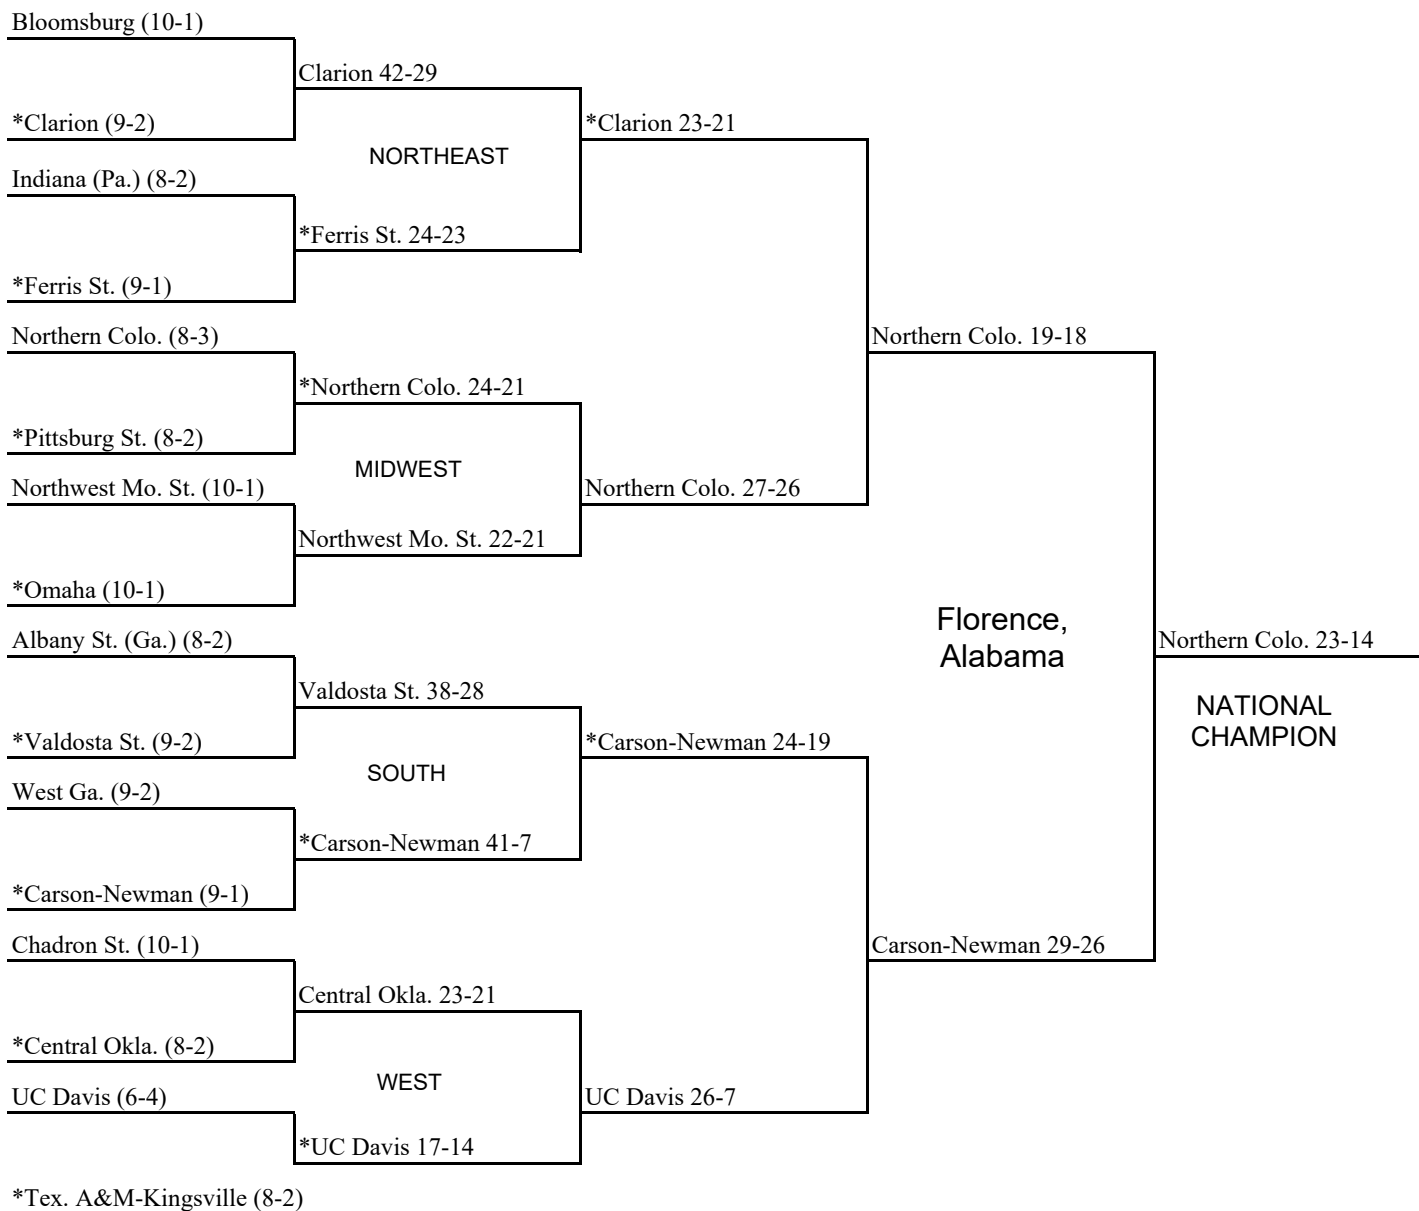

All times local and TBD by Host

*Denotes home team