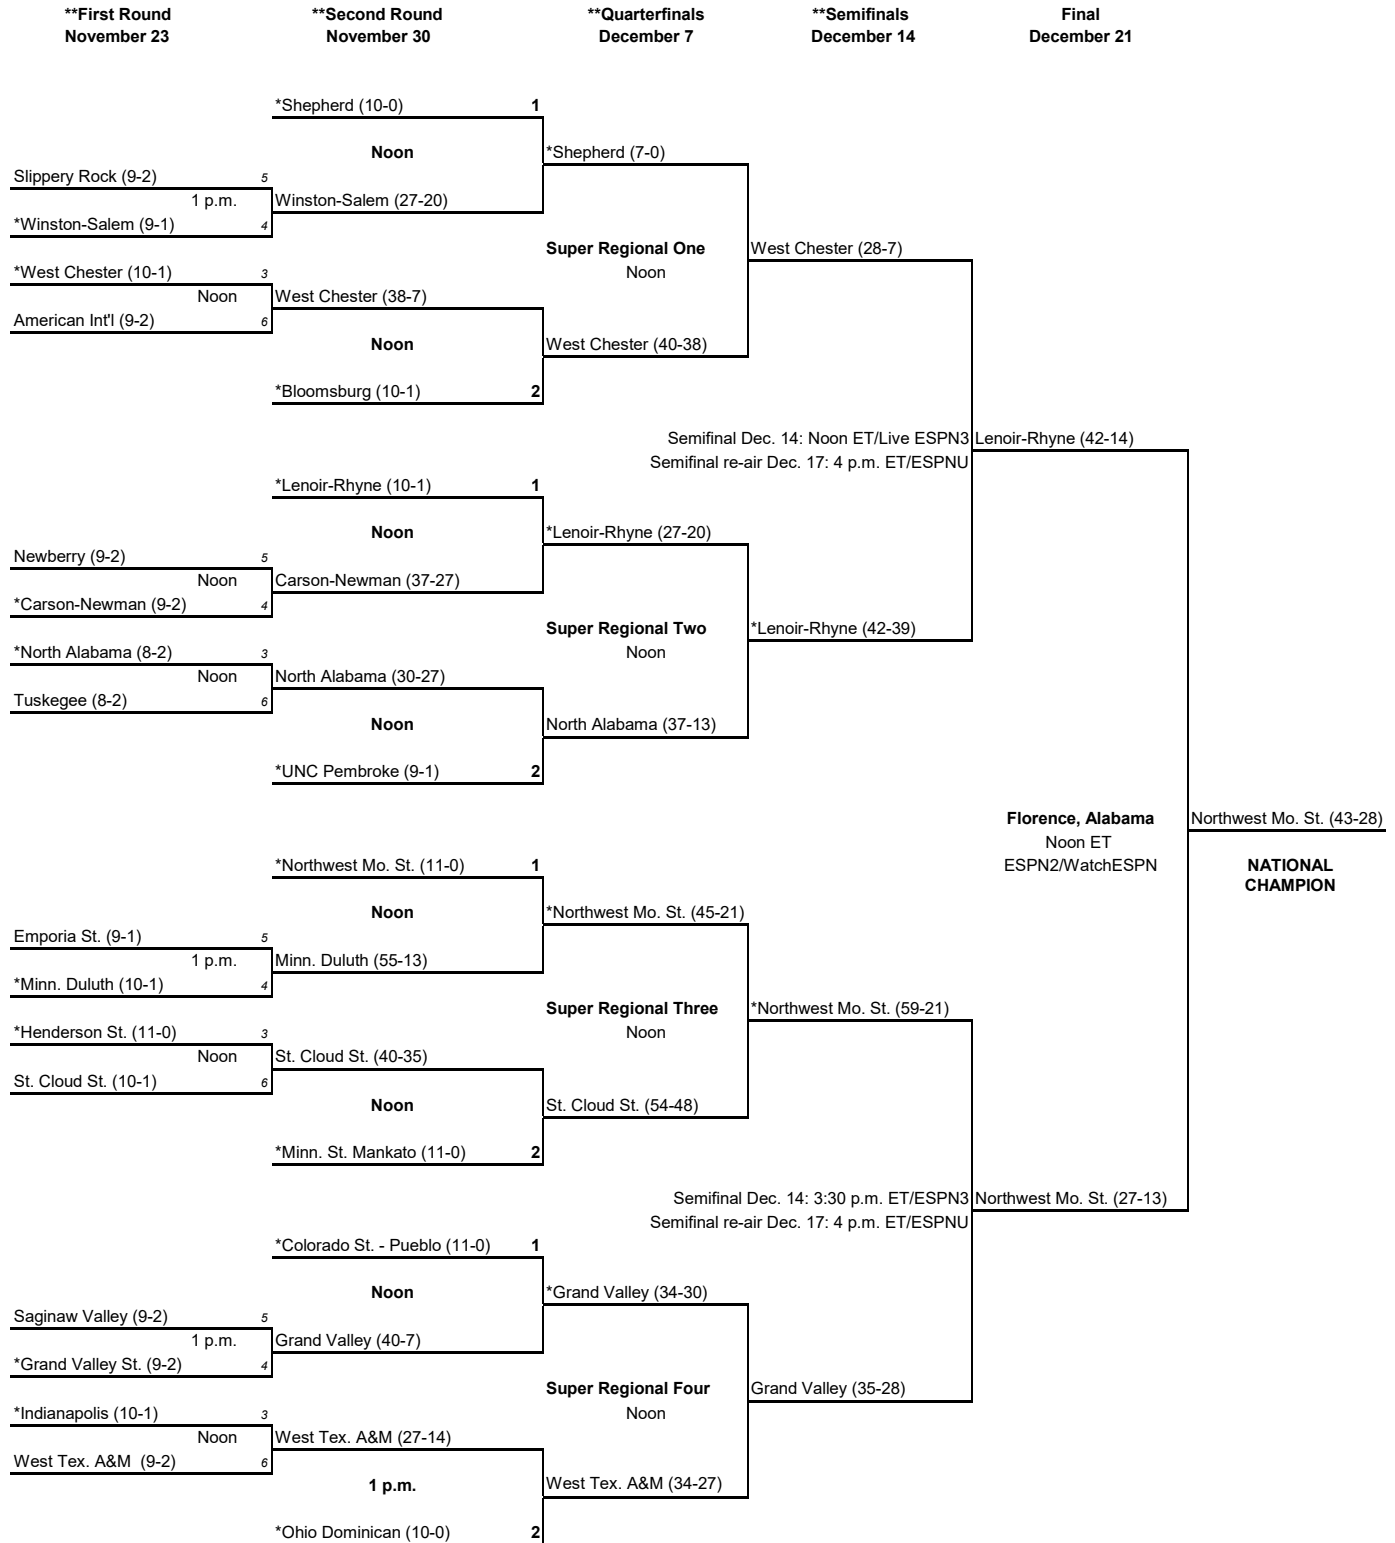

2013 NCAA Division II FOOTBALL CHAMPIONSHIP

All game times not listed below are Noon local time unless a different time was approved by the Division II Football Committee.

* Denotes Host Institution

** First-round, second-round, quarterfinal and semifinal games will be played on the campus of one of the competing institutions.

The home team at the championship will be decided by the Division II Football Committee and the Shoals National Championship Committee.