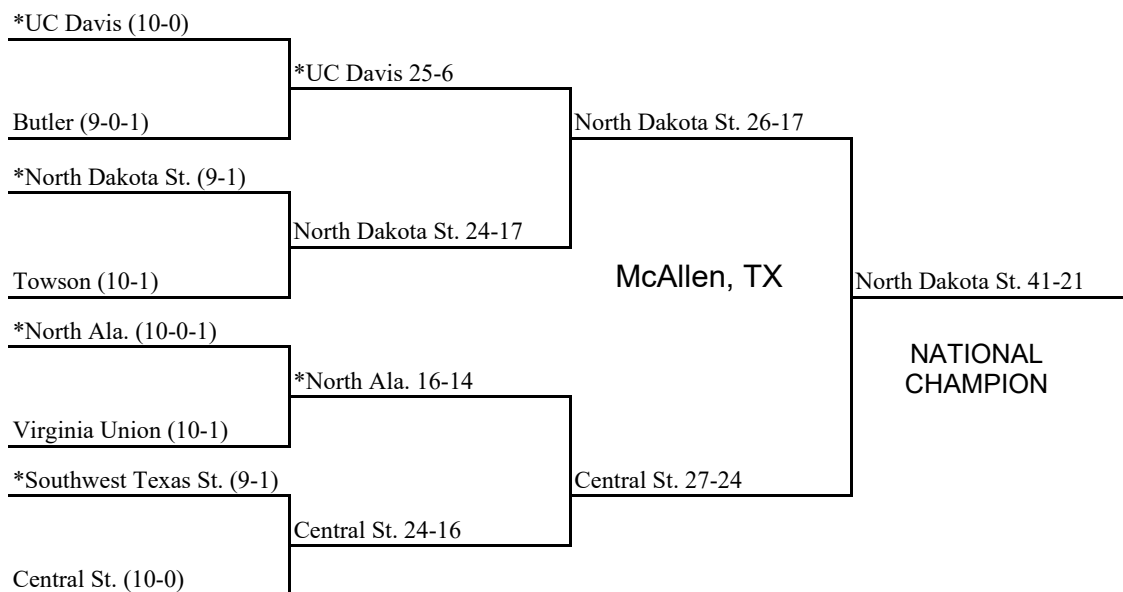

1983 National Collegiate Division II Football Championship

First Round
November 26
On campus

Semifinals
December 3
On campus

Final
December 10