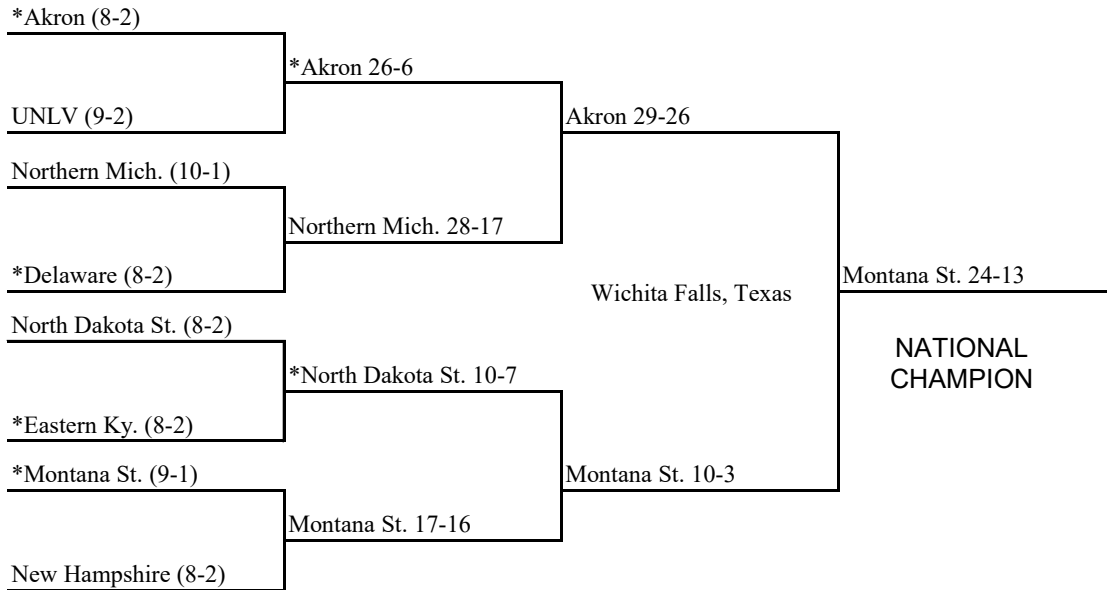

1976 National Collegiate Division II Football Championship

First Round
November 27
On campus

Semifinals
December 4
On campus

Final
December 11