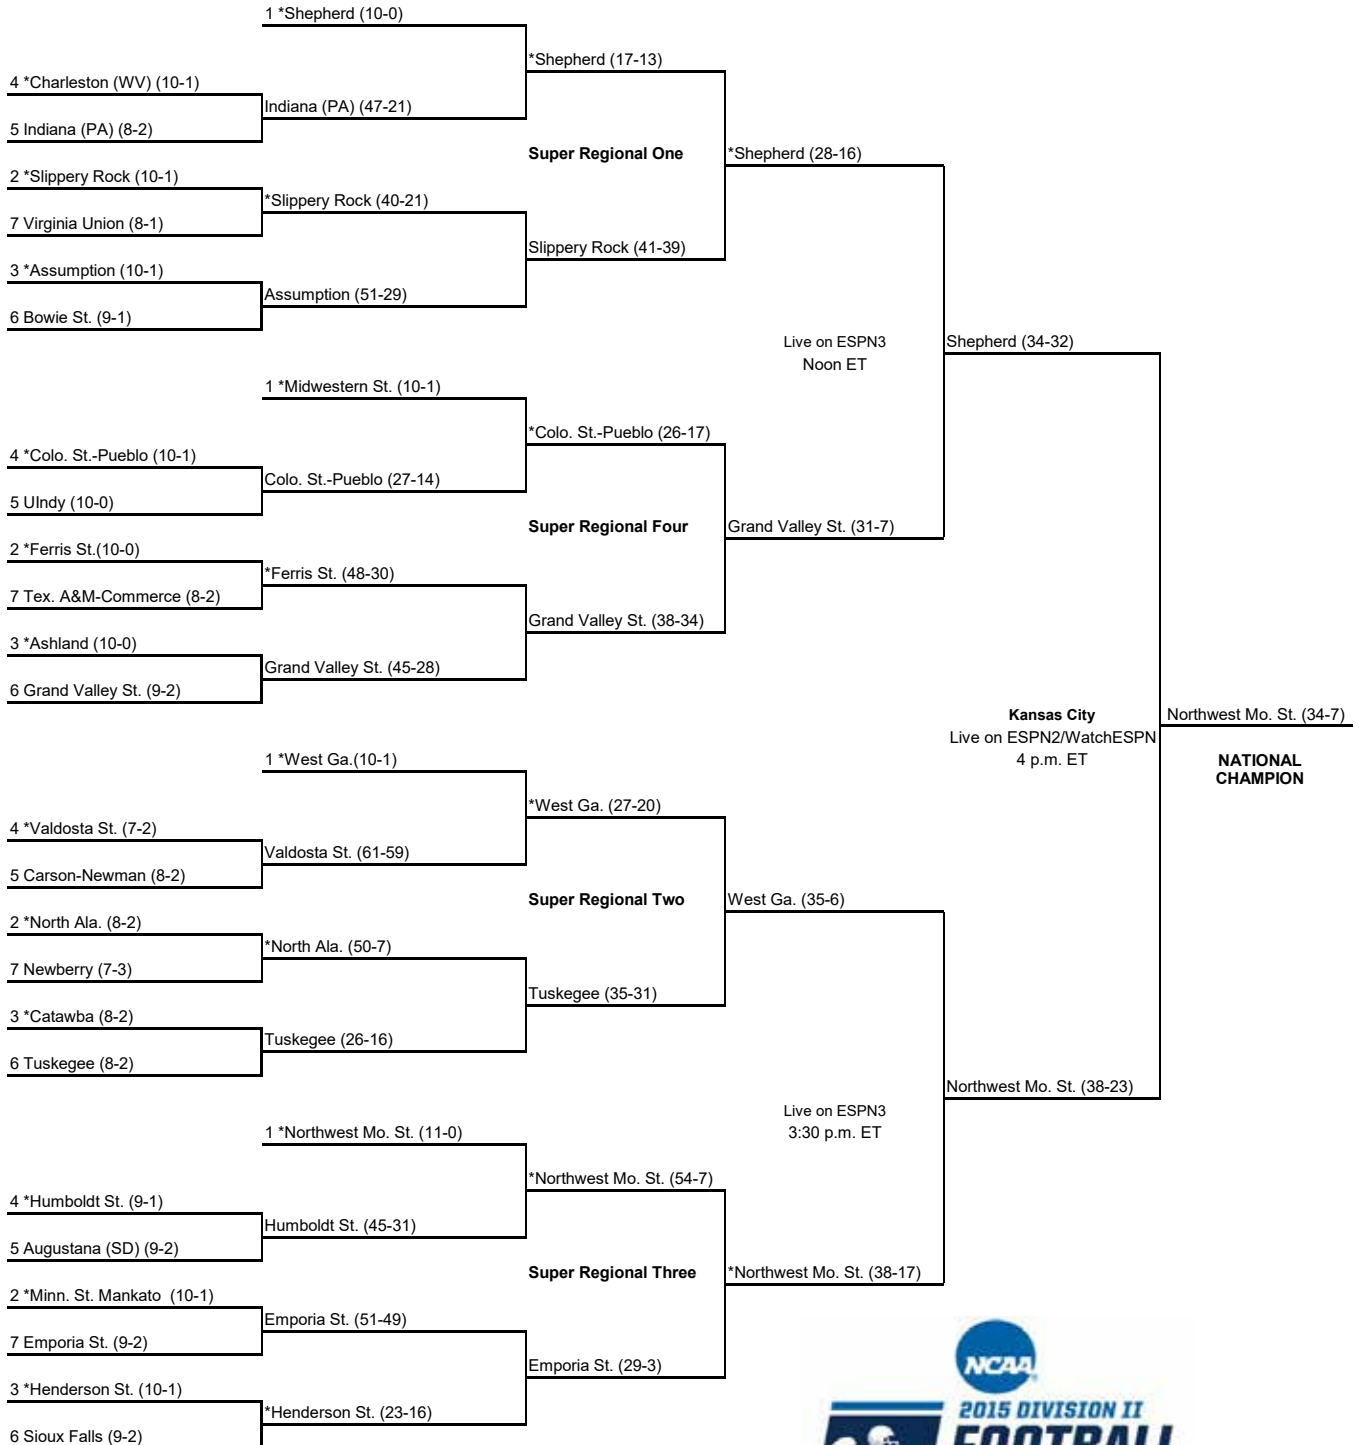

****Second Round**
November 28

****Quarterfinals**
December 5

****Semifinals**
December 12

Championship
December 19

* Host Institution
 All times are Eastern time.
 Information subject to change.

2016 NCAA Division II Football Championship