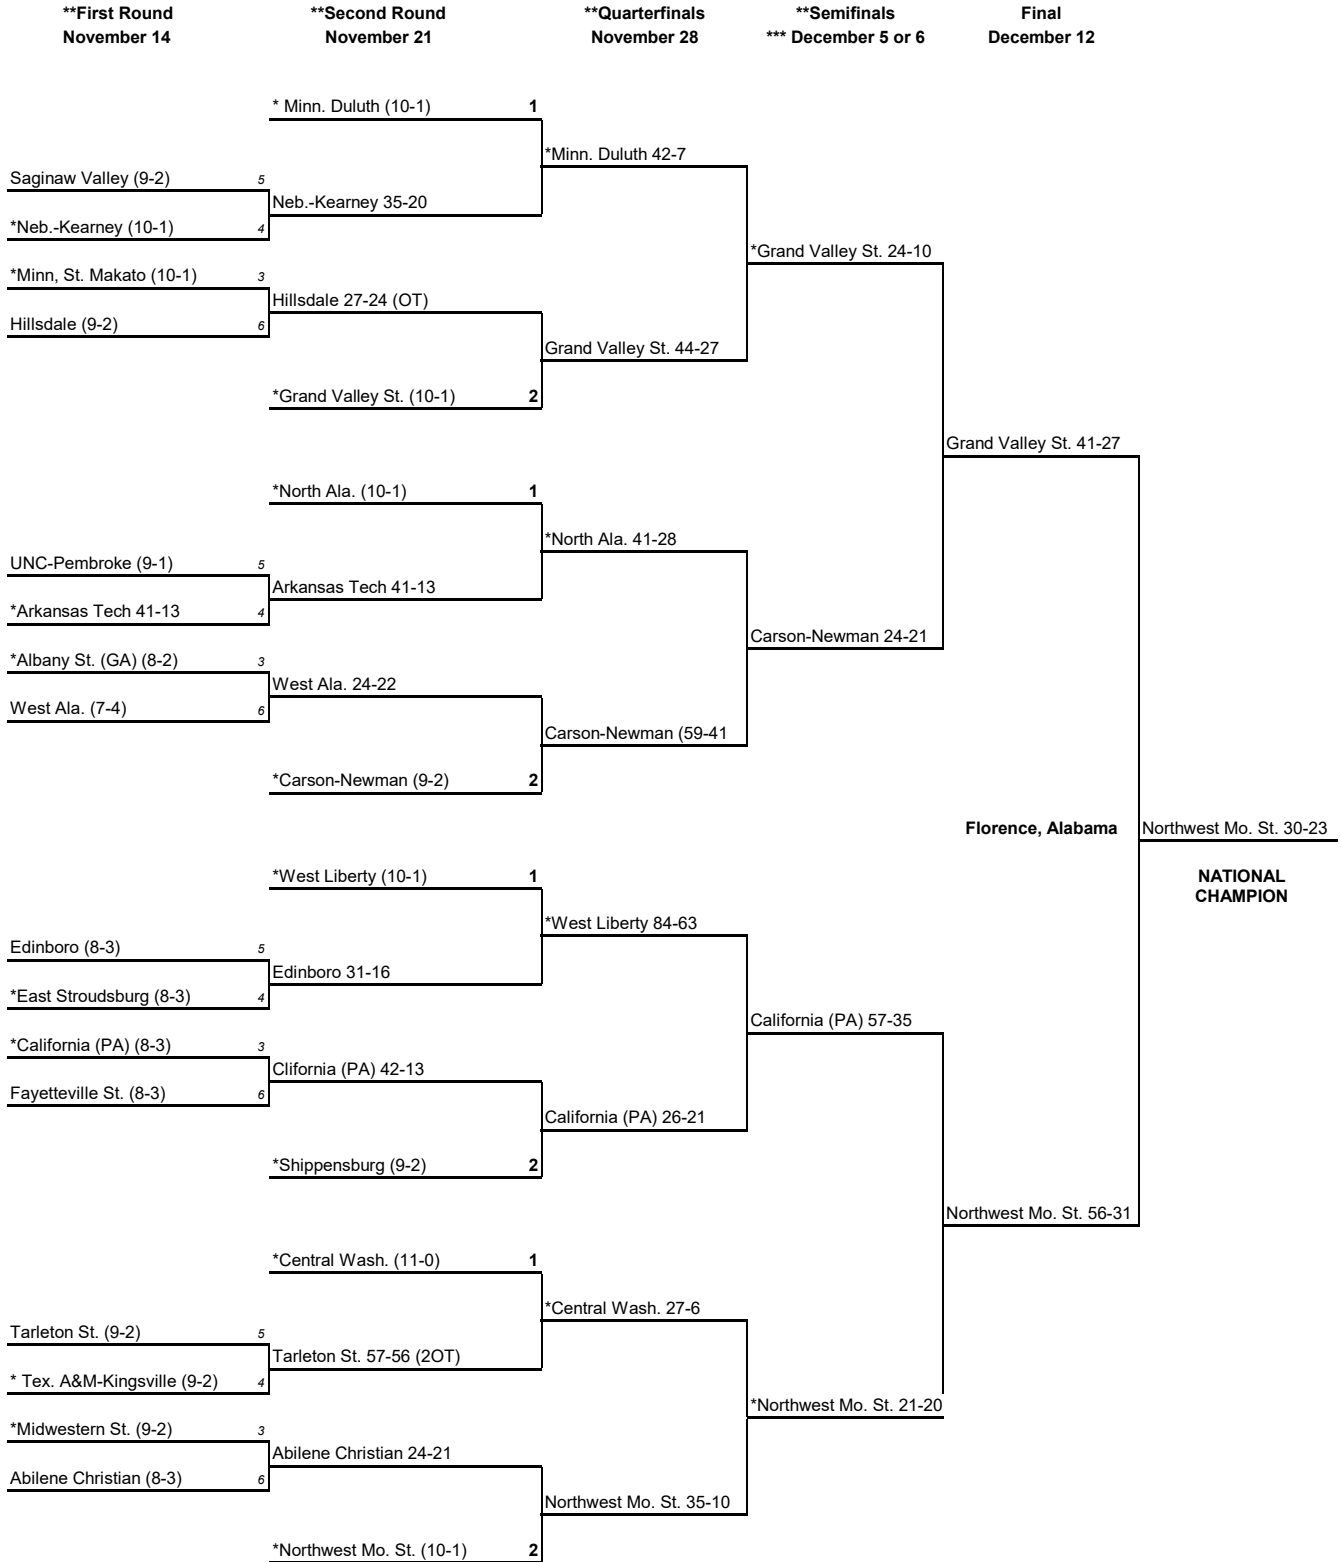

2009 NCAA Division II FOOTBALL CHAMPIONSHIP

All times local and shall be determined by the host institution

* Denotes Host Institution

** First-round, second-round, quarterfinal and semifinal games will be played on the campus of one of the competing institutions.

The home team at the championship will be decided by the Division II Football Committee and the Shoals National Championship Committee.