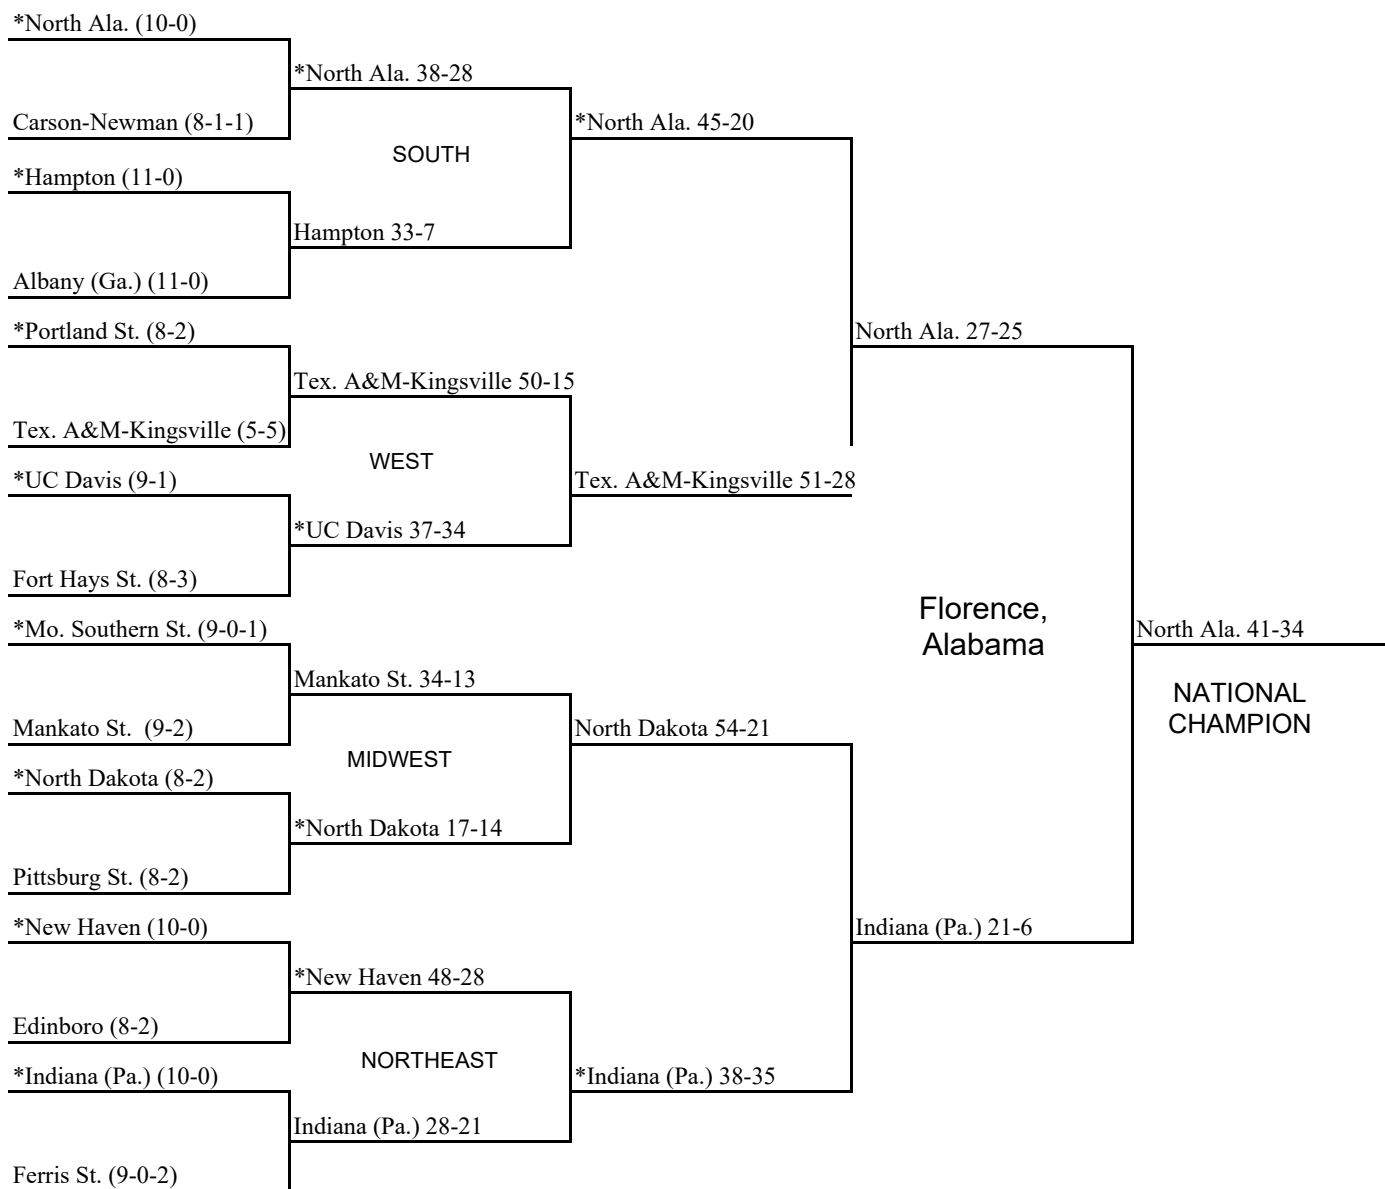

All times local and TBD by Host

*Denotes home team