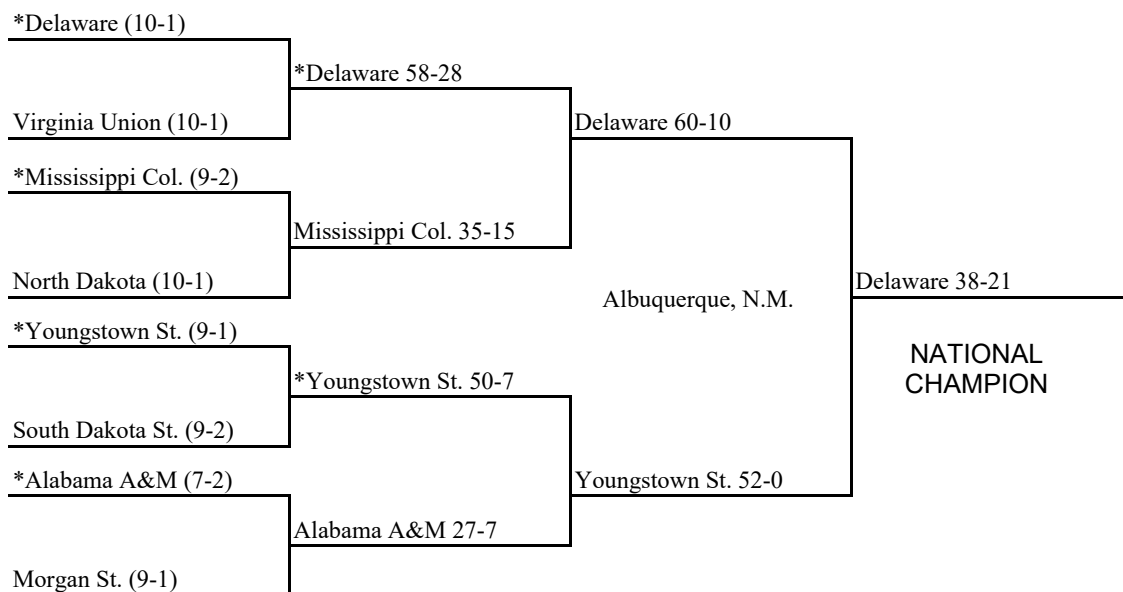

1979 National Collegiate Division II Football Championship

First Round
November 24
On campus

Semifinals
December 1
On campus

Final
December 8