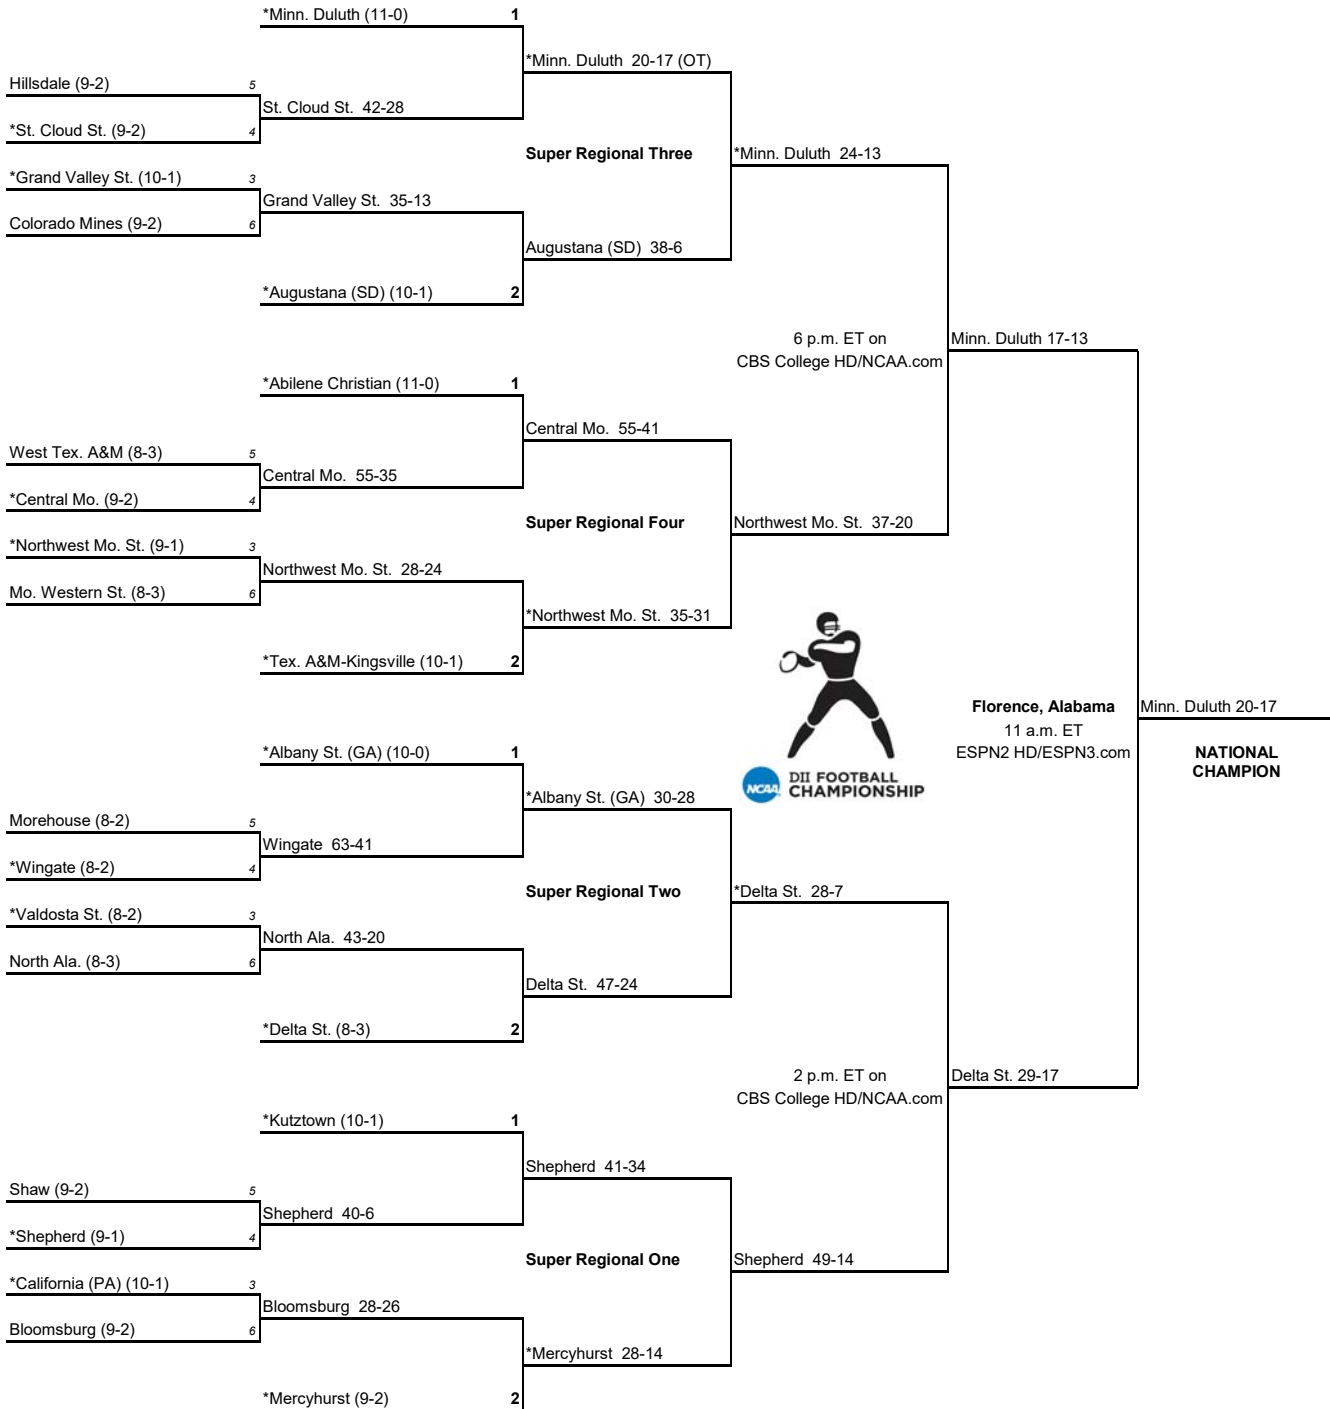

2010 NCAA Division II FOOTBALL CHAMPIONSHIP

All game times not listed below are Noon local time unless a different time was approved by the Division II Football Committee.

**First Round
November 20

**Second Round
November 27

**Quarterfinals
December 4

**Semifinals
*** December 11

Final
December 18