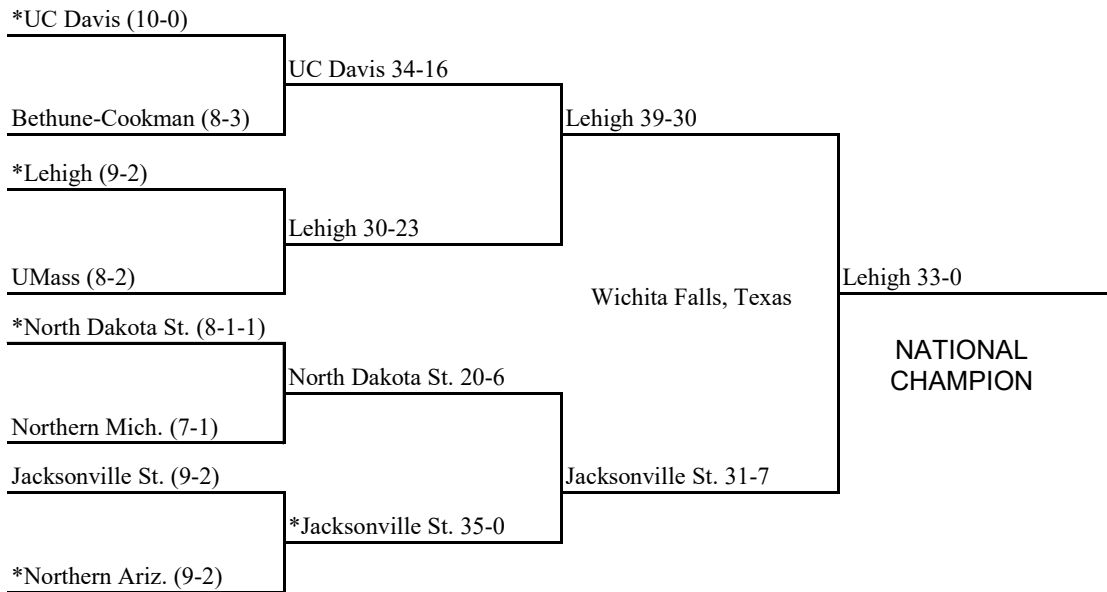

1977 National Collegiate Division II Football Championship

First Round
November 26
On campus

Semifinals
December 3
On campus

Final
December 10