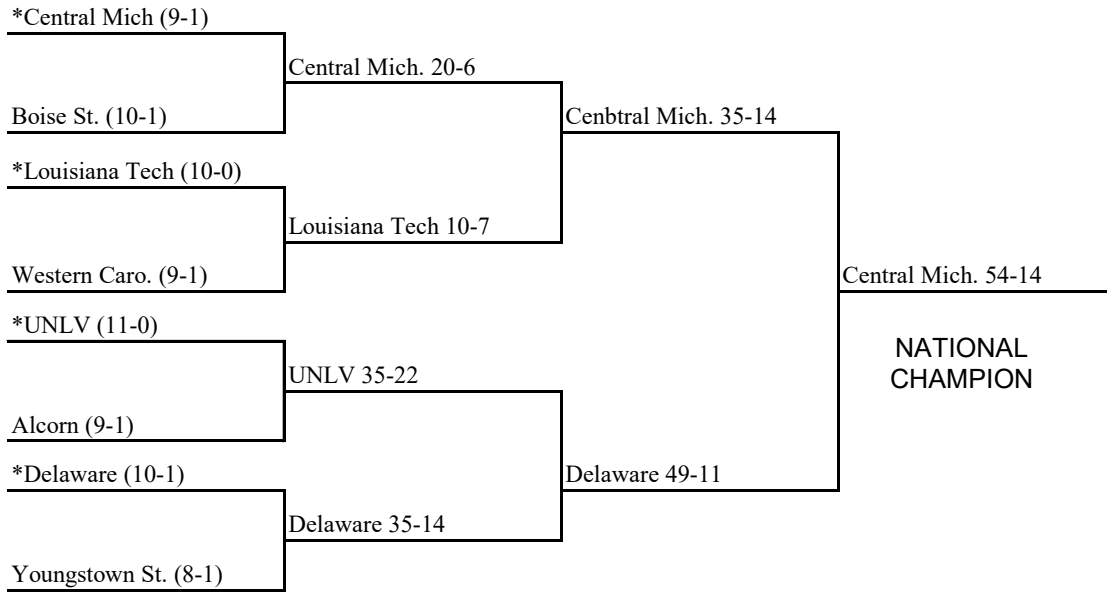

1974 National Collegiate Division II Football Championship

First Round
November 30
On campus

Semifinals
December 7
On campus

Final
December 14