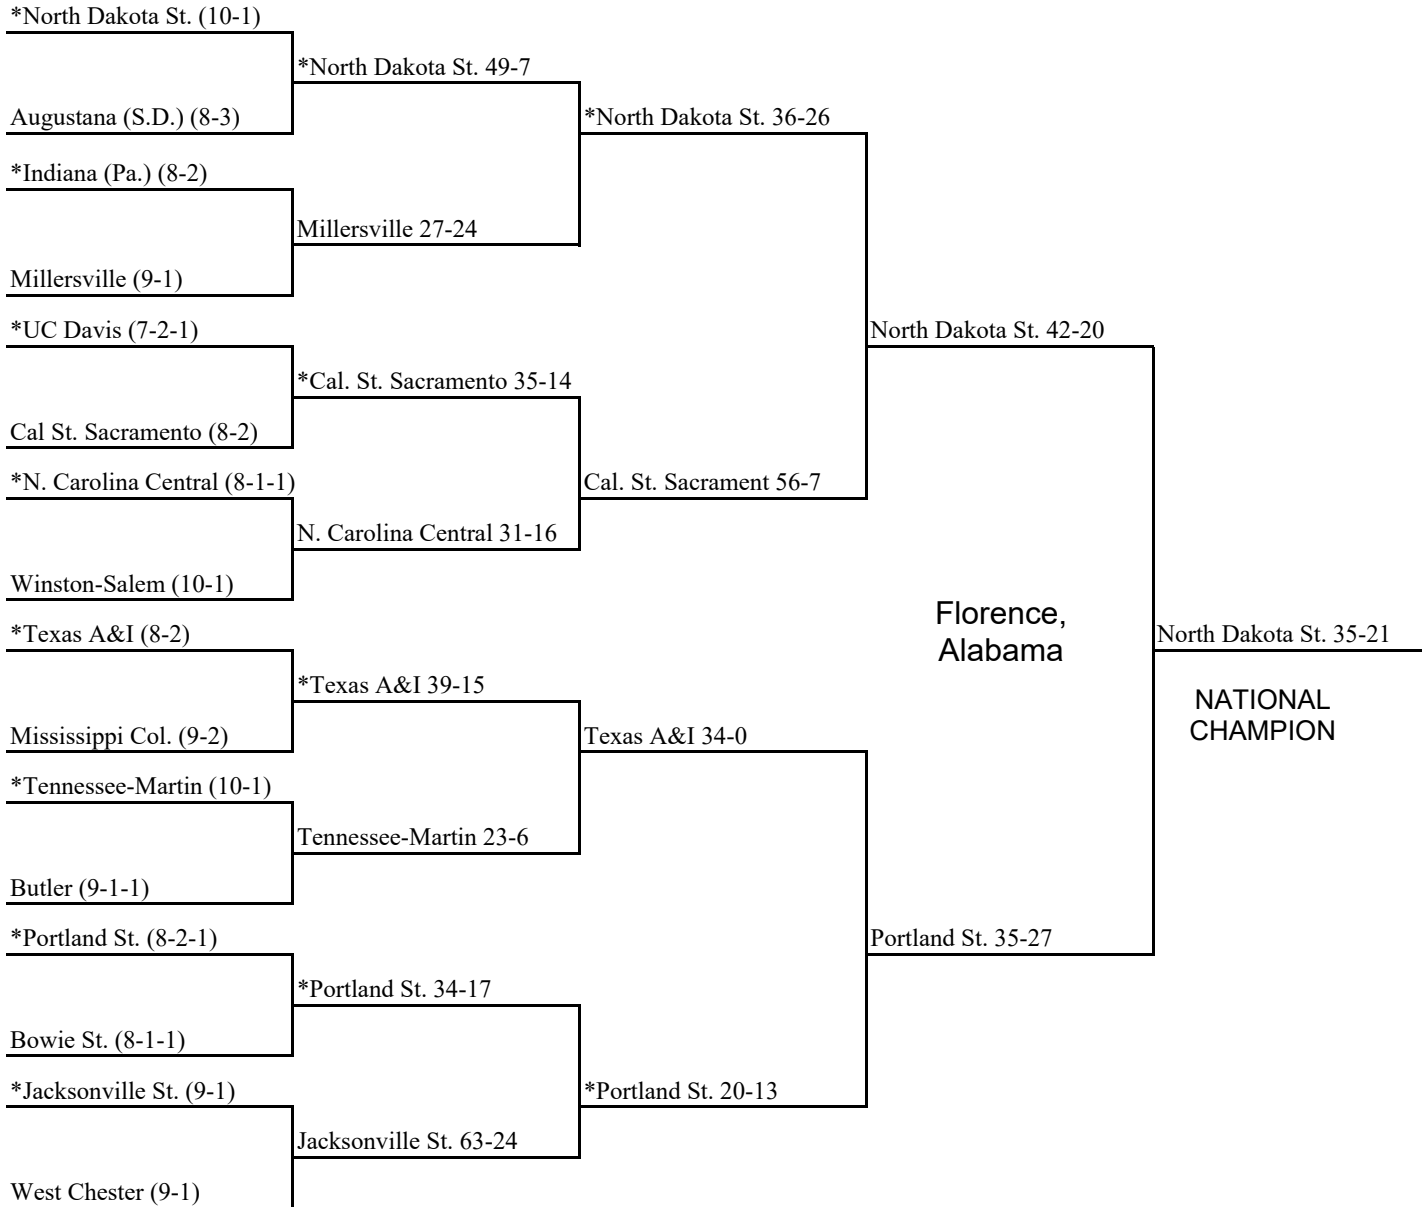

Final
December 12

1988 National Collegiate Division II Football Championship

First Round
November 19
On campus

Quarterfinals
November 26
On campus

Semifinals
December 3
On campus

Final
December 10
On campus