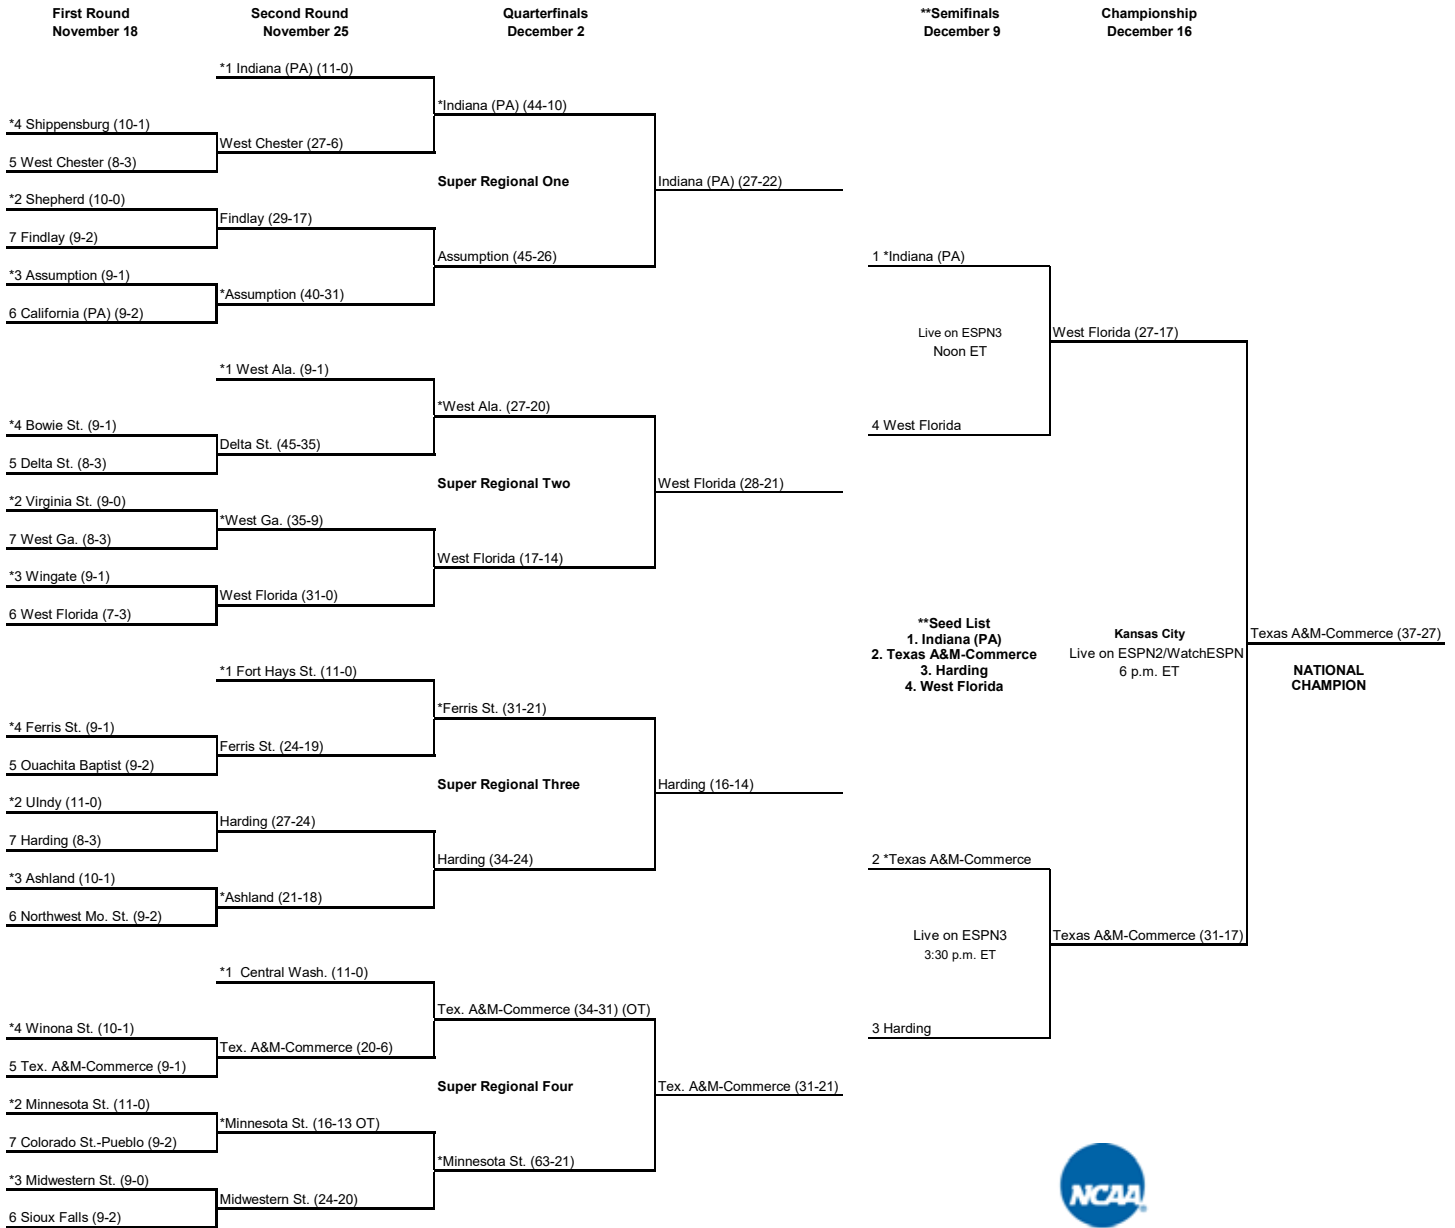

2017 NCAA Division II Football Championship

* Host Institution
All times are Eastern time.
Information subject to change.

**The Division II Football Committee will seed the final four teams following completion of the quarterfinal games.

© 2017 National Collegiate Athletic Association. No commercial use without the NCAA's written permission.
The NCAA opposes all forms of sports wagering.