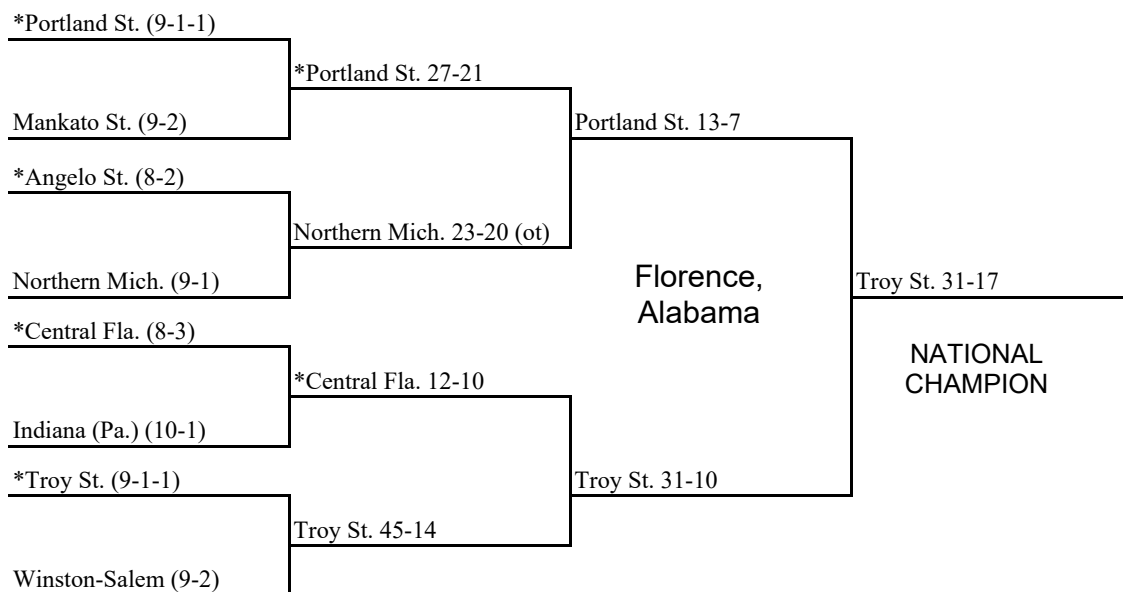

1987 National Collegiate Division II Football Championship

First Round
November 28
On campus

Semifinals
December 5
On campus

Final
December 12