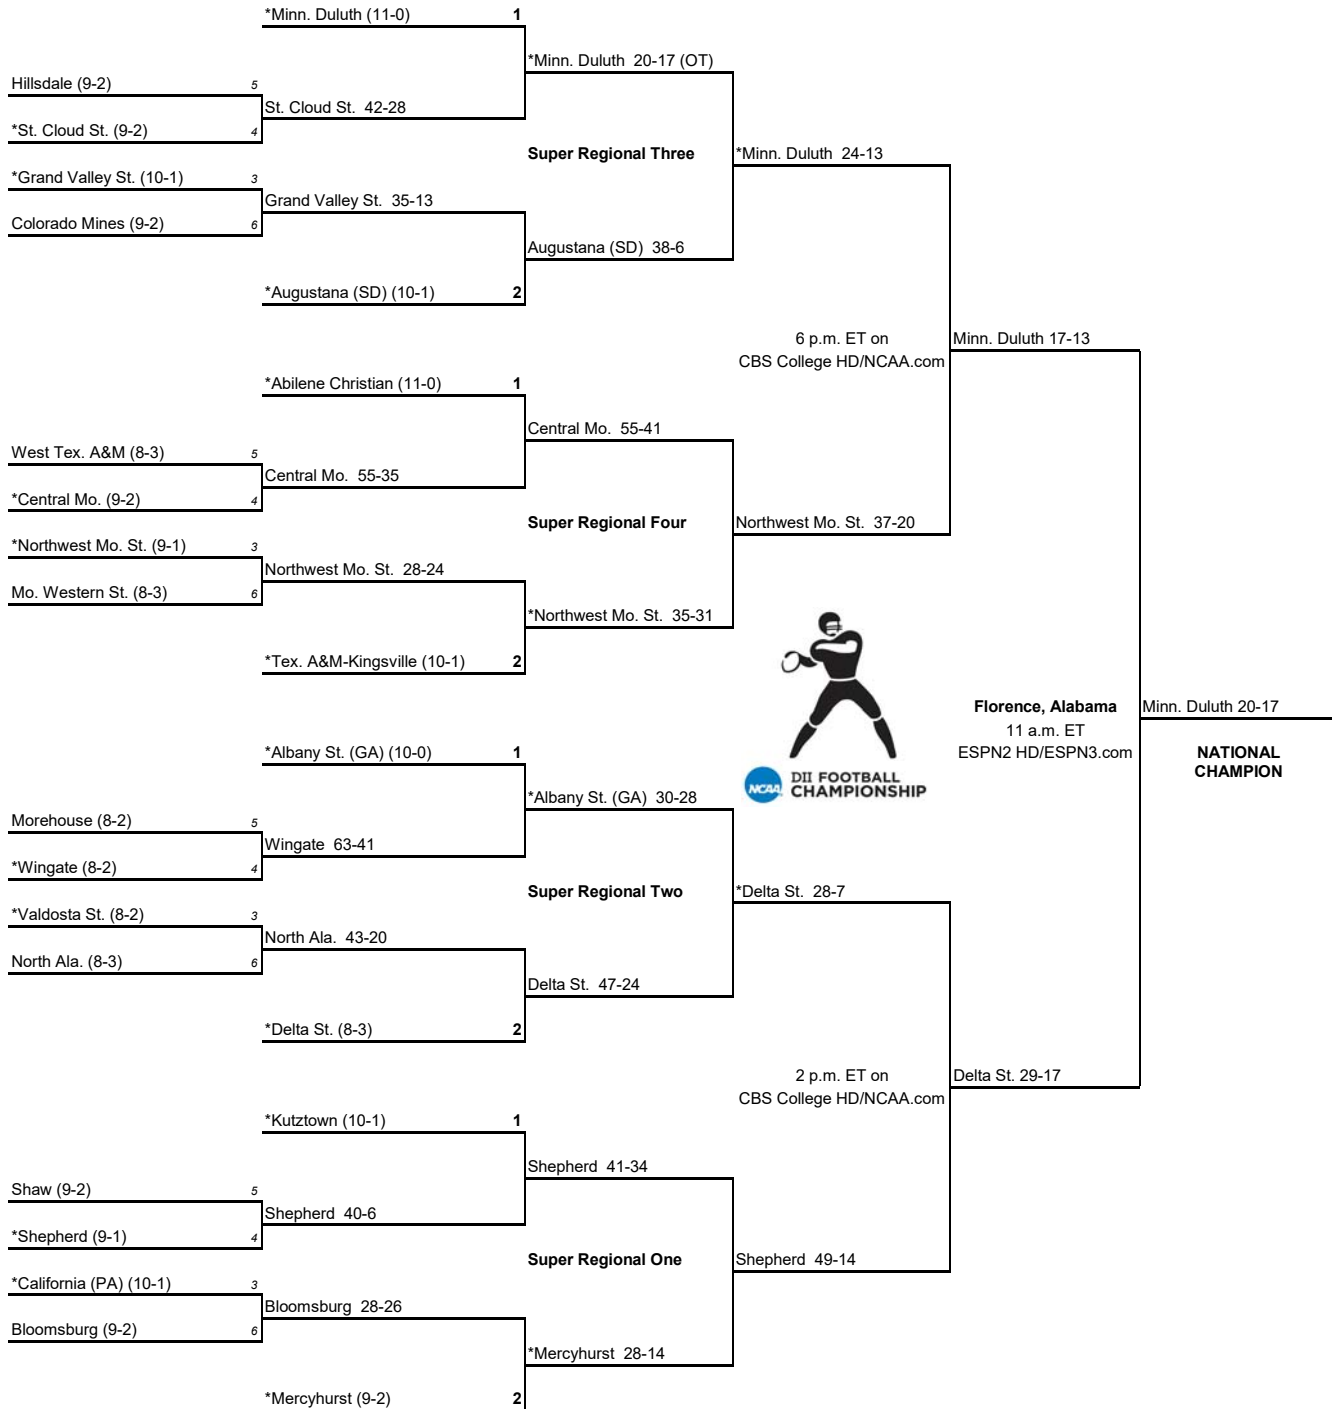

**\*\*Second Round**  
November 27

**\*\*Quarterfinals**  
December 4

**\*\*Semifinals**  
\*\*\* December 11

**Final**  
December 18

\* Denotes Host Institution

\*\* First-round, second-round, quarterfinal and semifinal games will be played on the campus of one of the competing institutions.