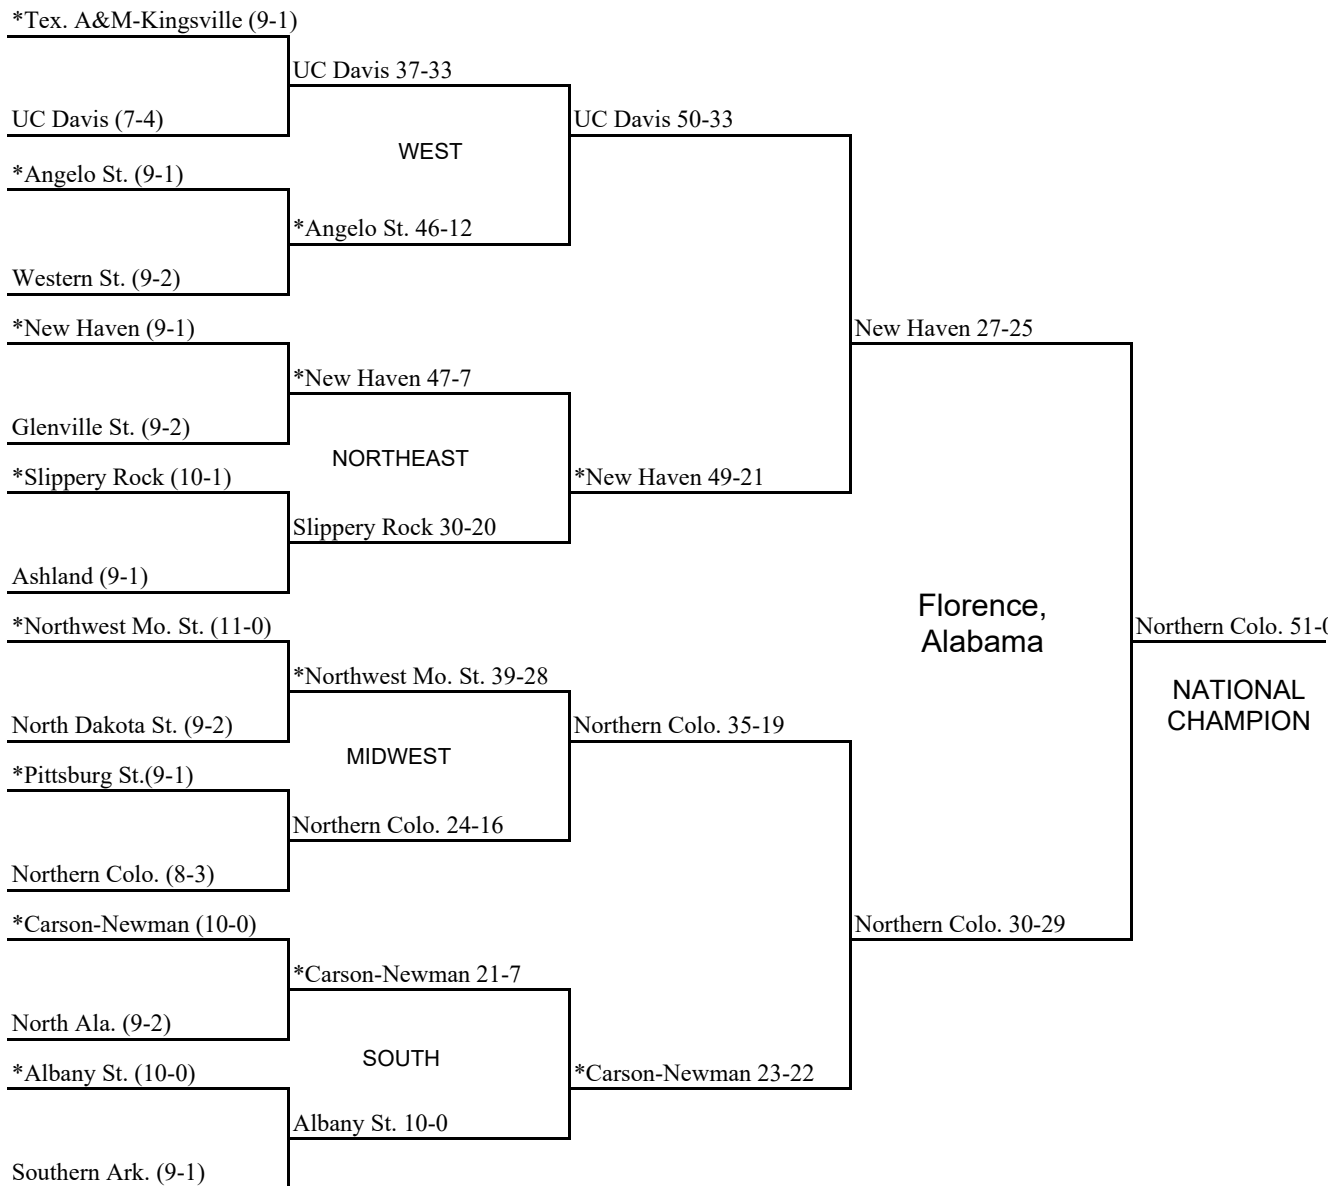

All times local and TBD by Host

*Denotes home team