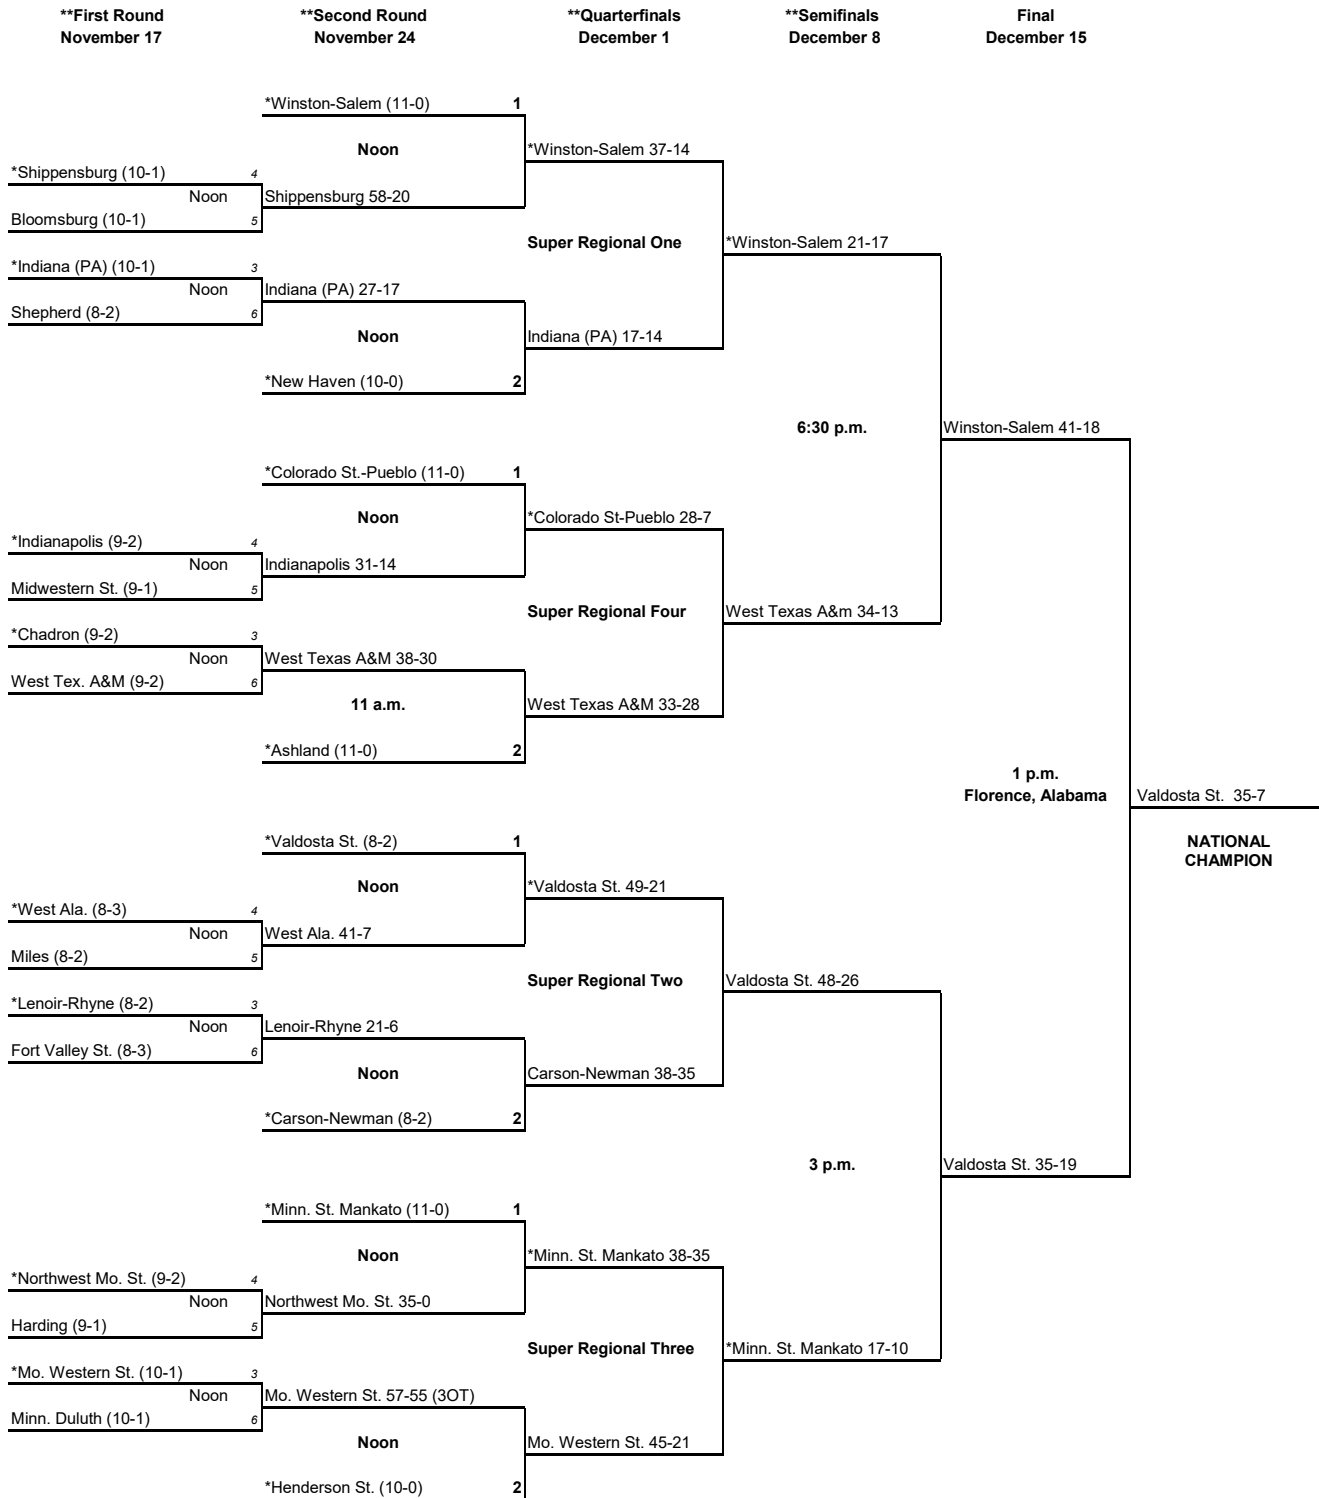

2012 NCAA Division II FOOTBALL CHAMPIONSHIP

All game times not listed below are Noon local time unless a different time was approved by the Division II Football Committee.

* Denotes Host Institution

** First-round, second-round, quarterfinal and semifinal games will be played on the campus of one of the competing institutions.

The home team at the championship will be decided by the Division II Football Committee and the Shoals National Championship Committee.