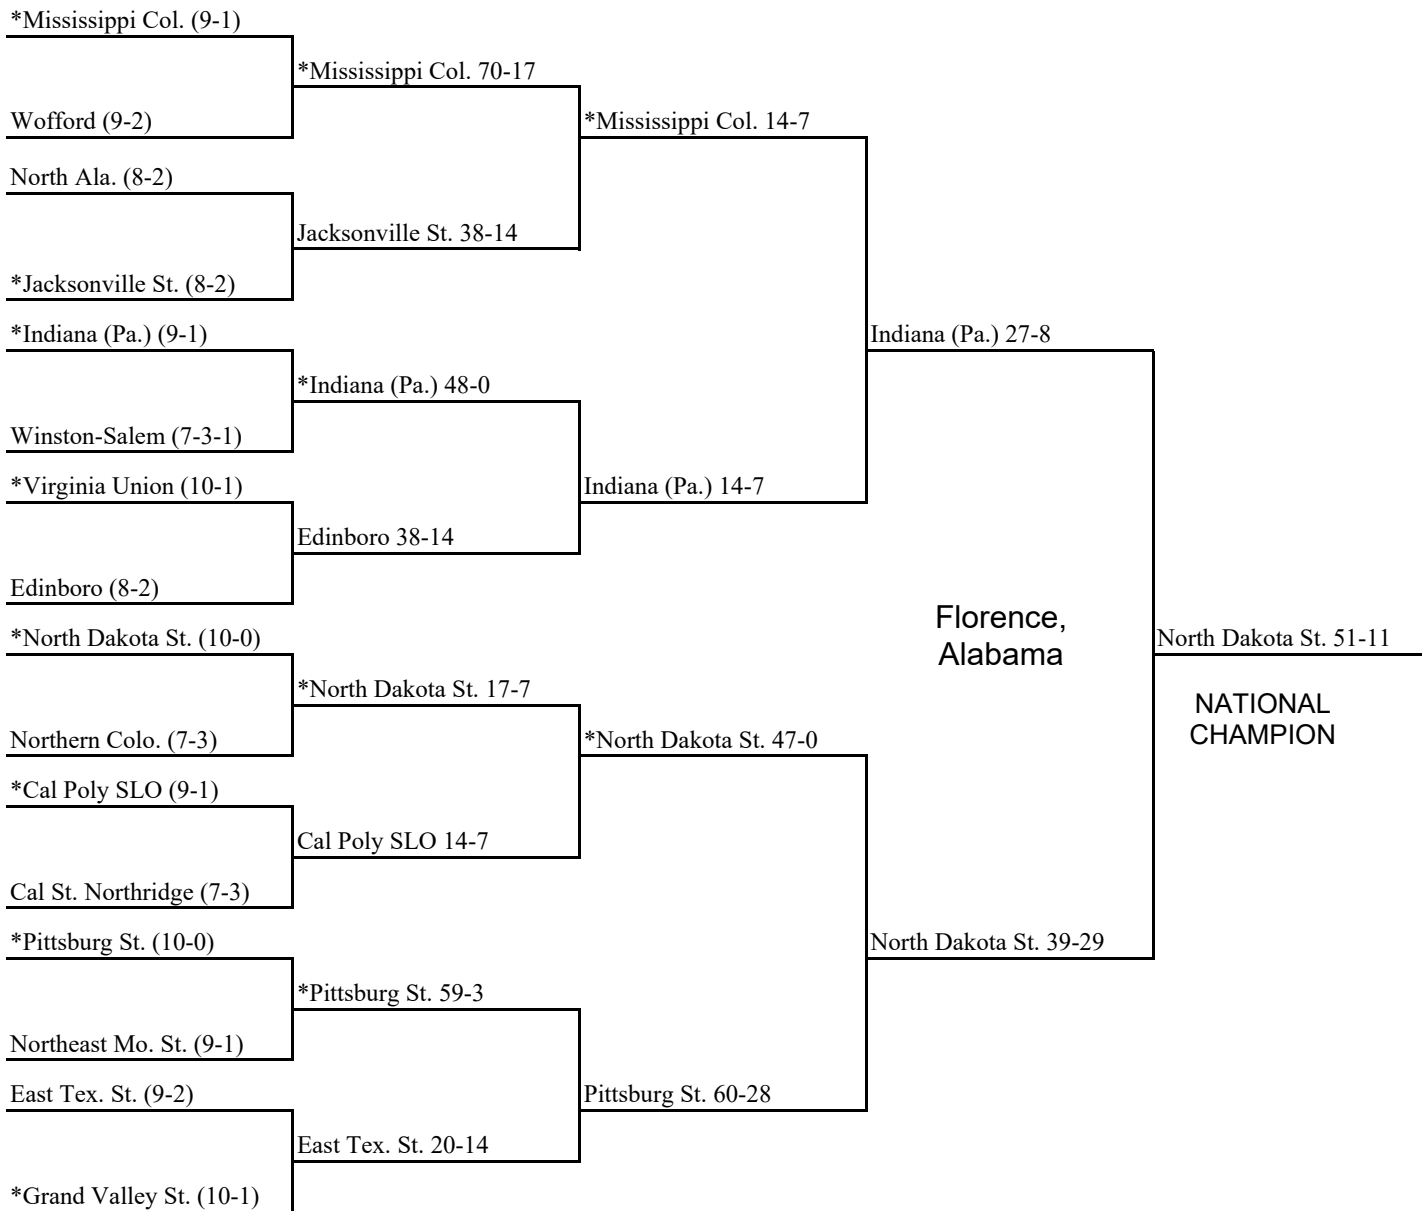

All times local and TBD by Host

*Denotes home team