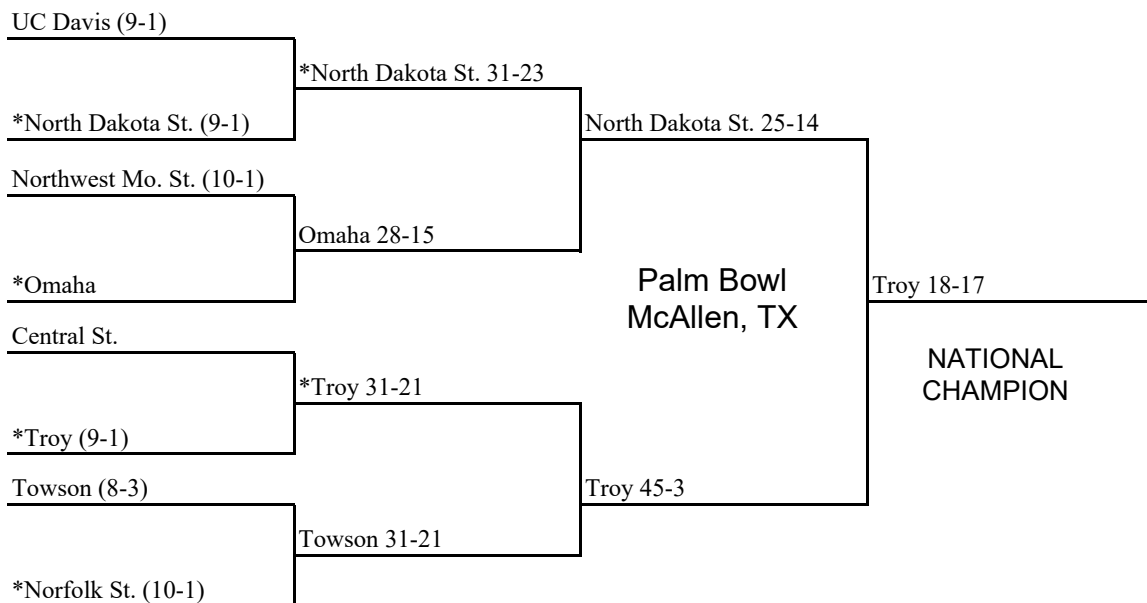

1984 National Collegiate Division II Football Championship

First Round
November 24
On campus

Semifinals
December 1
On campus

Final
December 8