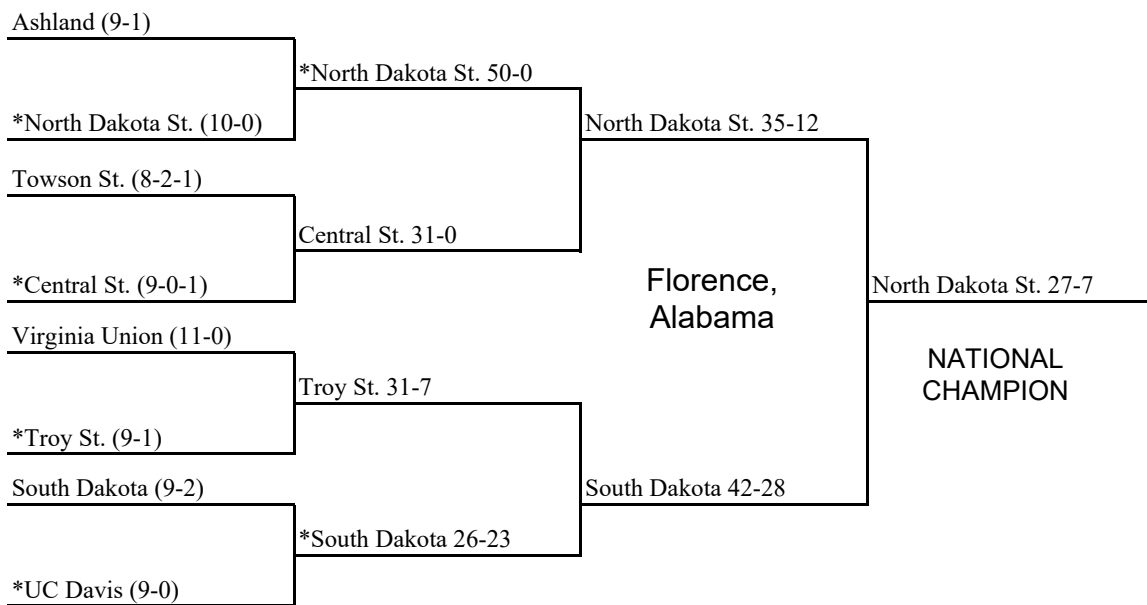

1986 National Collegiate Division II Football Championship

First Round
November 29
On campus

Semifinals
December 6
On campus

Final
December 13