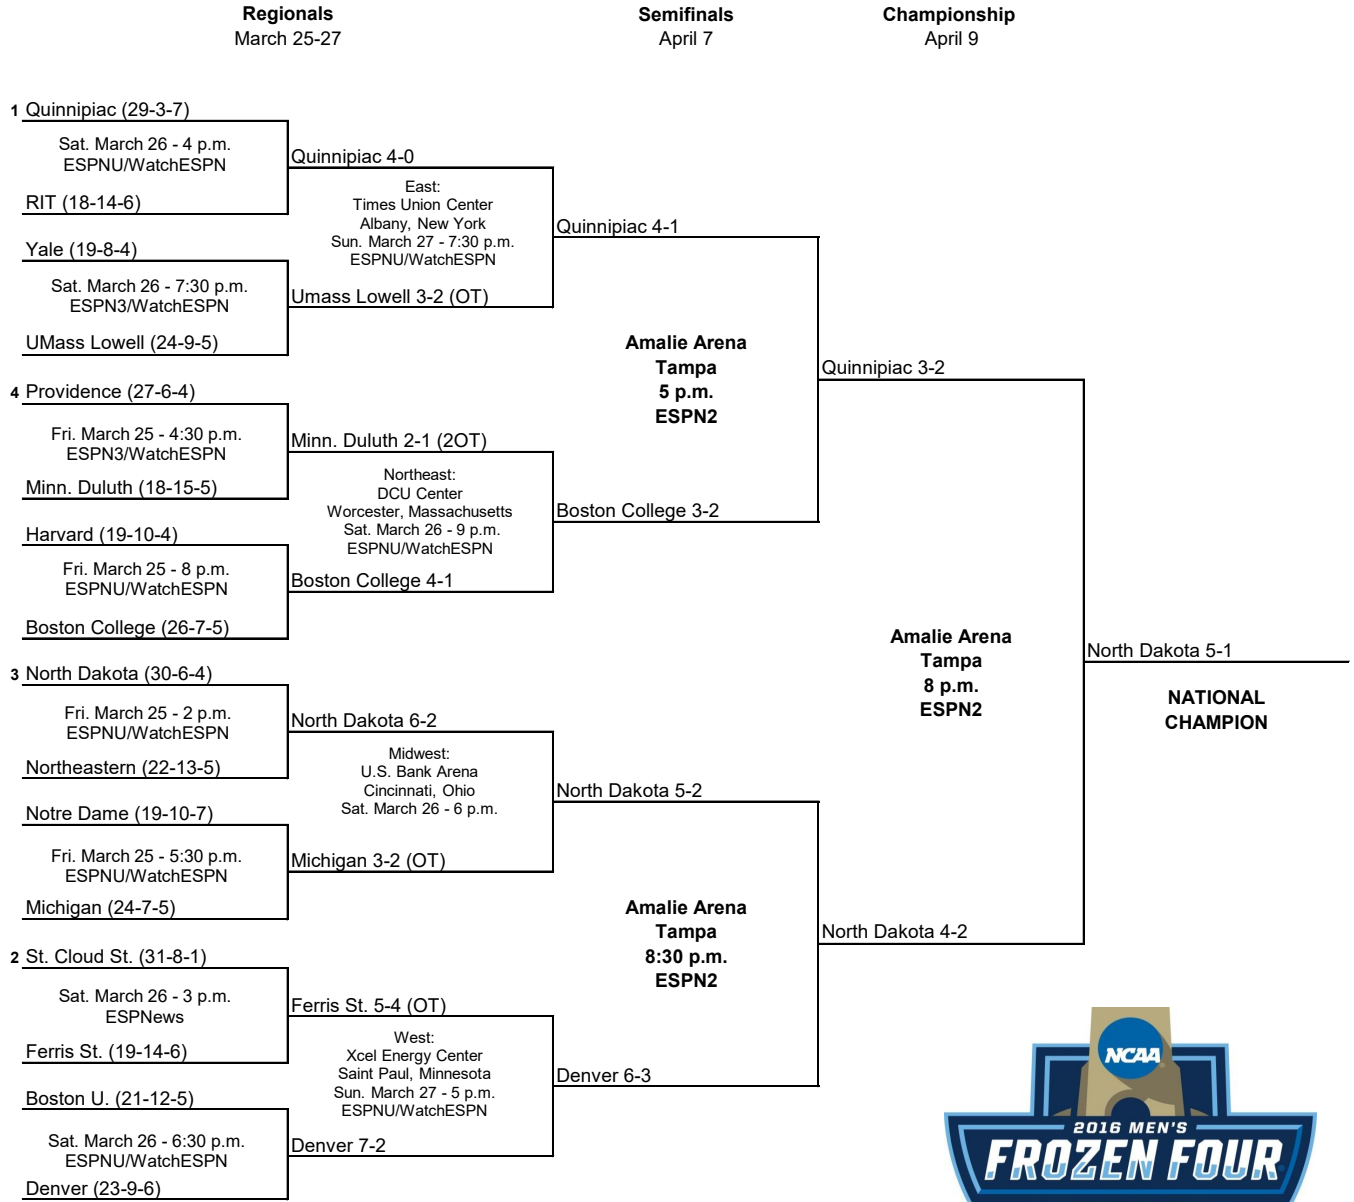

2016 NCAA Division I Men's Ice Hockey Championship

East Seeds

- 1 Quinnipiac
- 2 UMass Lowell
- 3 Yale
- 4 RIT

Northeast Seeds

- 1 Providence
- 2 Boston College
- 3 Harvard
- 4 Minn. Duluth

West Seeds

- 1 St. Cloud St.
- 2 Denver
- 3 Boston U.
- 4 Ferris St.

Midwest Seeds

- 1 North Dakota
- 2 Michigan
- 3 Notre Dame
- 4 Northeastern

All times are Eastern time.
Information subject to change.