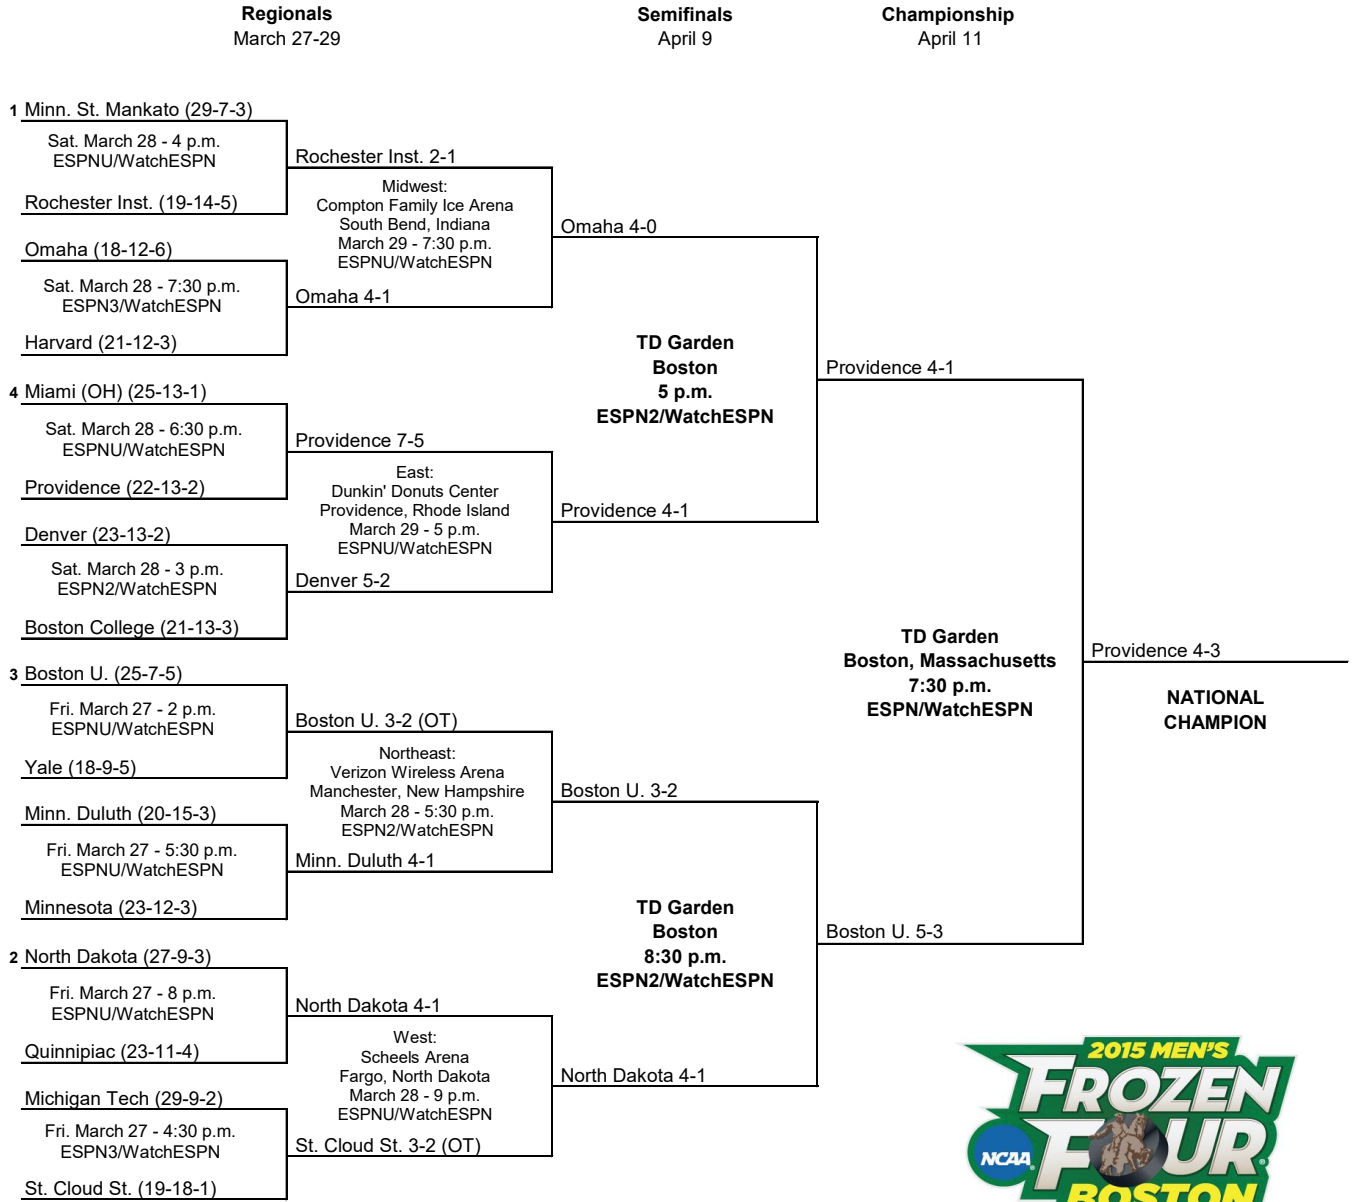

2015 NCAA Division I Men's Ice Hockey Championship

East Seeds

- 1 Miami (OH)
- 2 Denver
- 3 Boston College
- 4 Providence

Northeast Seeds

- 1 Boston U.
- 2 Minn. Duluth
- 3 Minnesota
- 4 Yale

West Seeds

- 1 North Dakota
- 2 Michigan Tech
- 3 St. Cloud St.
- 4 Quinnipiac

Midwest Seeds

- 1 Minn. St. Mankato
- 2 Omaha
- 3 Harvard
- 4 Rochester Inst.

All times are Eastern time.
Information subject to change.