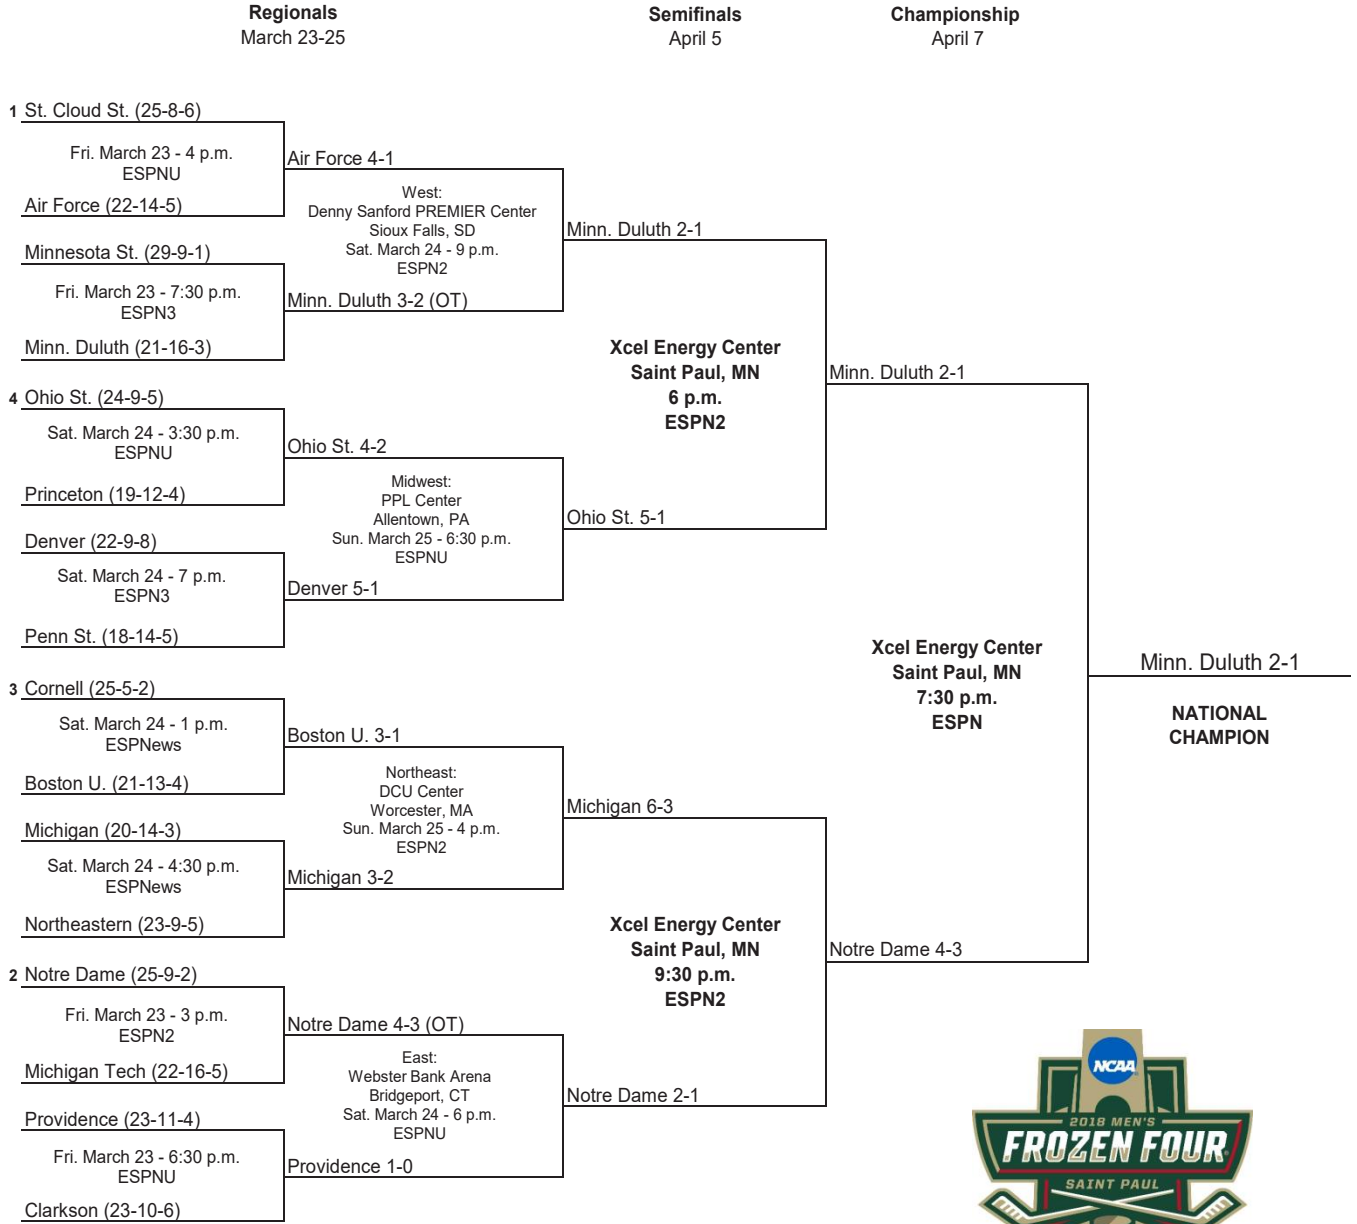

2018 NCAA Division I Men's Ice Hockey Championship

East Seeds

1. Notre Dame
2. Providence
3. Clarkson
4. Michigan Tech

Midwest Seeds

1. Ohio St.
2. Denver
3. Penn St.
4. Princeton

Northeast Seeds

1. Cornell
2. Michigan
3. Northeastern
4. Boston U.

West Seeds

1. St. Cloud St.
2. Minnesota St.
3. Minn. Duluth
4. Air Force

All times are Eastern time.
Information subject to change.