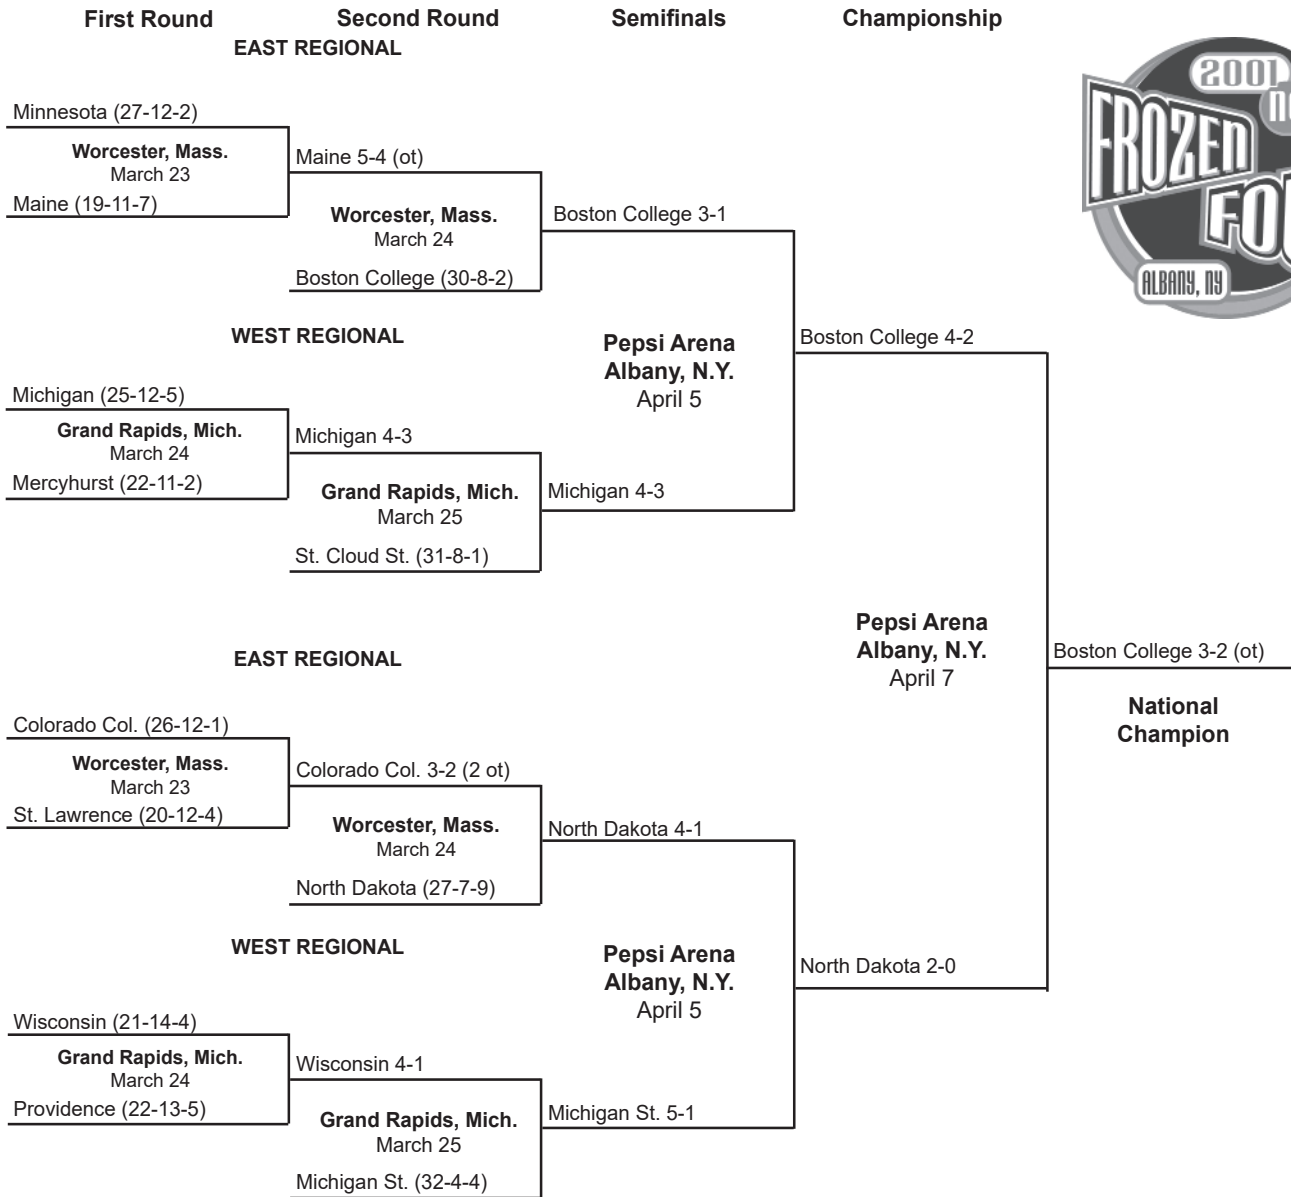

2001 Division I Men's Ice Hockey Championship

East Seeds

1. Boston College
2. North Dakota
3. Colorado Col.
4. Minnesota
5. Maine
6. St. Lawrence

West Seeds

1. Michigan St.
2. St. Cloud St.
3. Michigan
4. Wisconsin
5. Providence
6. Mercyhurst