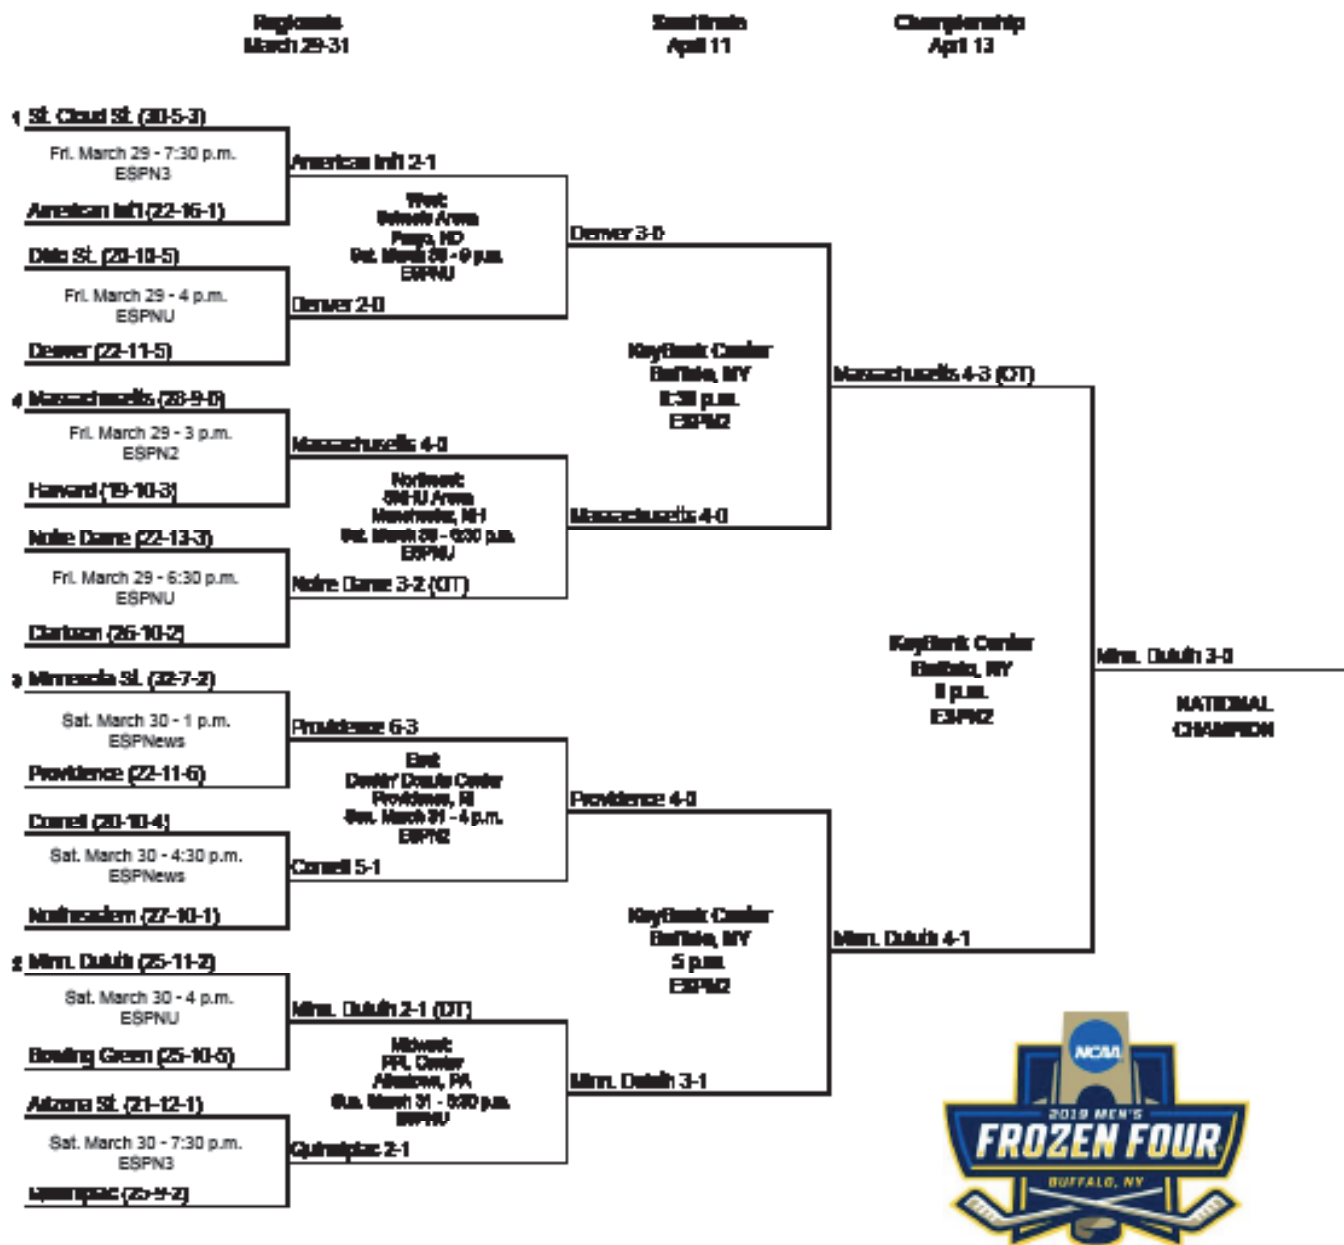

2019 NCAA Division I Men's Ice Hockey Championship

East Finals

1. Minnesota St.
2. Northwestern
3. Cornell
4. Providence

Midwest Finals

1. Minn. Duluth
2. Quinnipiac
3. Arizona St.
4. Bowling Green

Northwest Finals

1. Massachusetts
2. Clarkson
3. Noke Dame
4. Harvard

West Finals

1. St. Cloud St.
2. Denver
3. Ohio St.
4. American Int'l

All times are Eastern time.
Information subject to change.

© 2018 National Collegiate Athletic Association. No commercial use without the NCAA's written permission.
The NCAA opposes all forms of sports wagering.