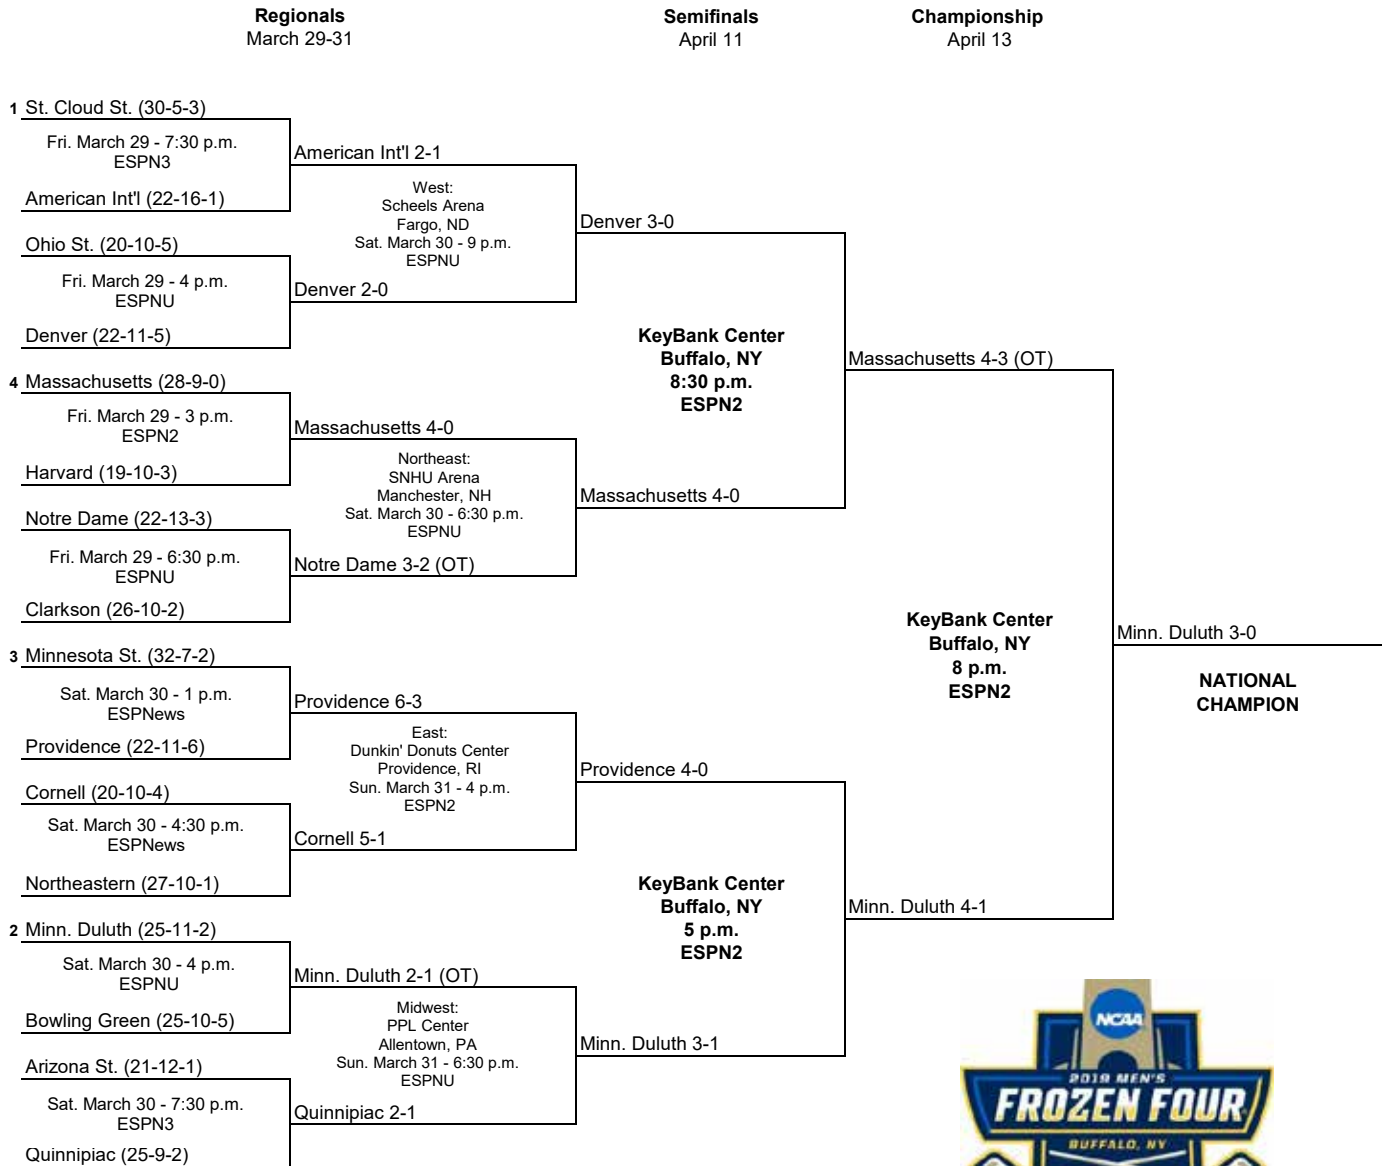

2019 NCAA Division I Men's Ice Hockey Championship

East Seeds

1. Minnesota St.
2. Northeastern
3. Cornell
4. Providence

Midwest Seeds

1. Minn. Duluth
2. Quinnipiac
3. Arizona St.
4. Bowling Green

Northeast Seeds

1. Massachusetts
2. Clarkson
3. Notre Dame
4. Harvard

West Seeds

1. St. Cloud St.
2. Denver
3. Ohio St.
4. American Int'l

All times are Eastern time.
Information subject to change.

© 2018 National Collegiate Athletic Association. No commercial use without the NCAA's written permission.
The NCAA opposes all forms of sports wagering.