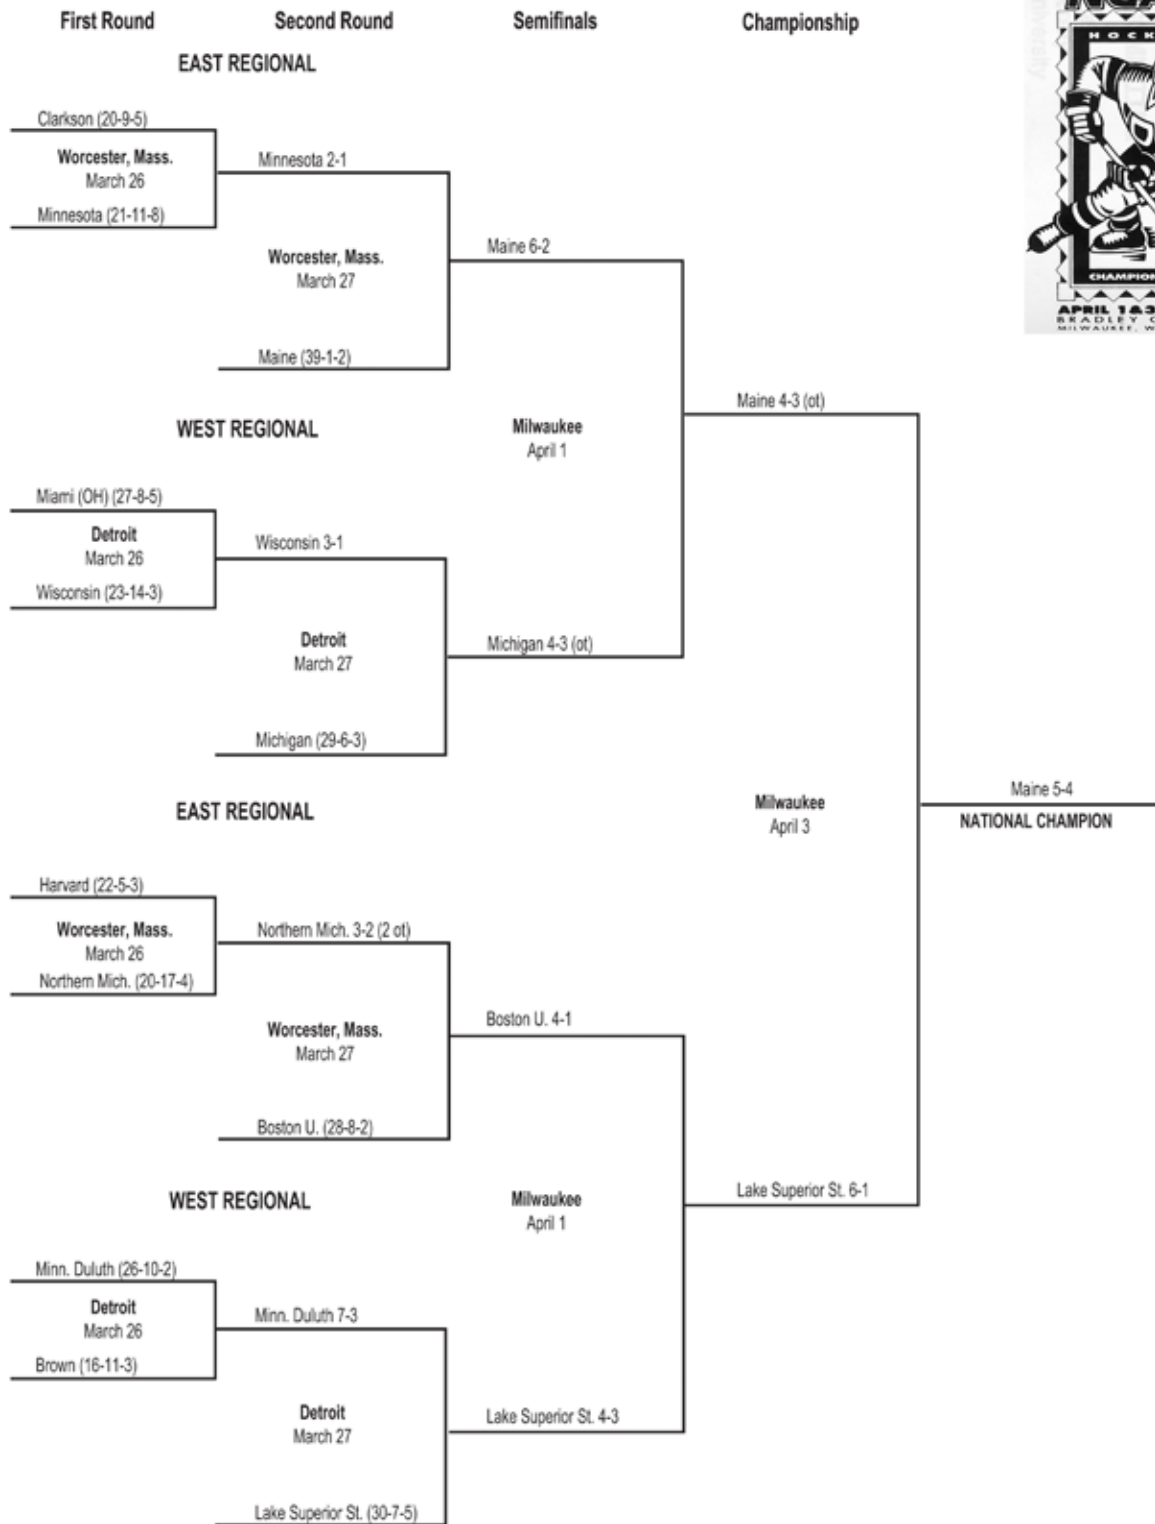

1993 Championship Bracket

East Seeds	West Seeds
1. Maine	1. Lake Superior St.
2. Boston U.	2. Michigan
3. Harvard	3. Miami (OH)
4. Clarkson	4. Minn. Duluth
5. Minnesota	5. Brown
6. Northern Mich.	6. Wisconsin