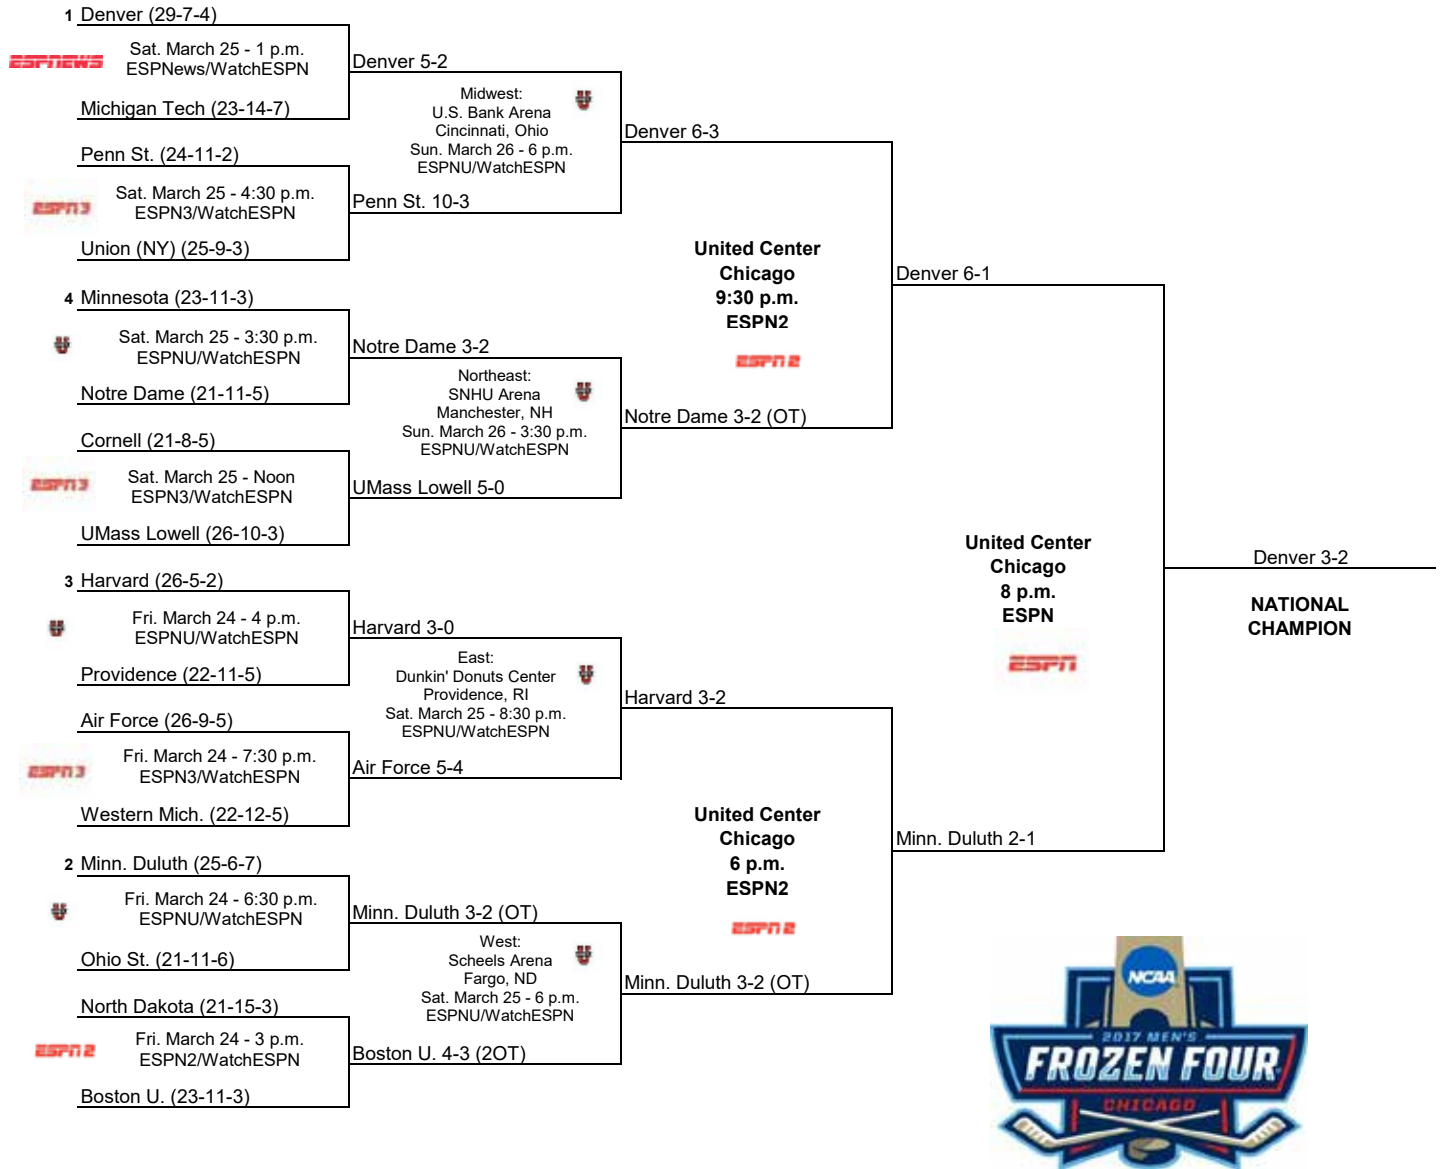

2017 NCAA Division I Men's Ice Hockey Championship

Regionals
March 24-26

Semifinals
April 6

Championship
April 8

Midwest Seeds

- 1 Denver
- 2 Union (NY)
- 3 Penn St.
- 4 Michigan Tech

Northeast Seeds

- 1 Minnesota
- 2 UMass Lowell
- 3 Cornell
- 4 Notre Dame

East Seeds

- 1 Harvard
- 2 Western Mich.
- 3 Air Force
- 4 Providence

West Seeds

- 1 Minn. Duluth
- 2 Boston U.
- 3 North Dakota
- 4 Ohio St.

All times are Eastern time.
Information subject to change.

© 2014 National Collegiate Athletic Association. No commercial use without the NCAA's written permission.
The NCAA opposes all forms of sports wagering.