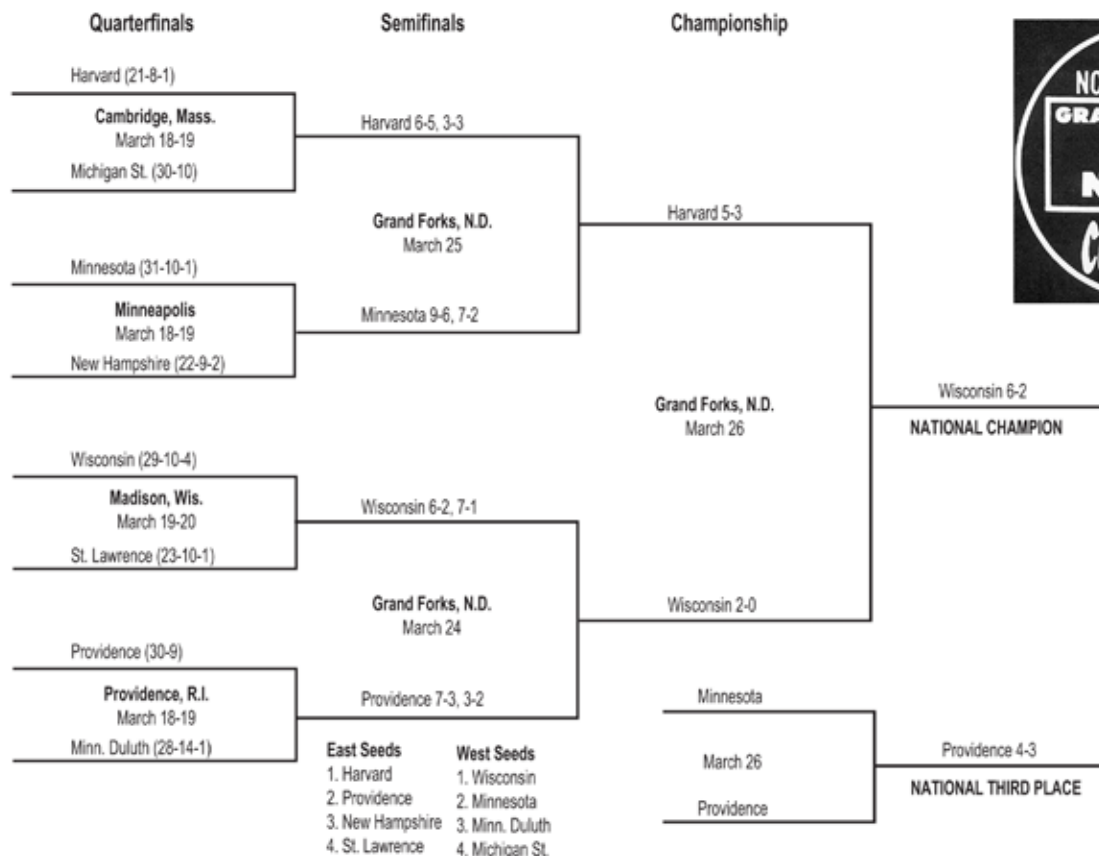

1969 Championship Bracket

1970 Championship Bracket

1971 Championship Bracket

1972 Championship Bracket

1973 Championship Bracket

1974 Championship Bracket

1975 Championship Bracket

1976 Championship Bracket

1977 Championship Bracket

1978 Championship Bracket

1979 Championship Bracket

1980 Championship Bracket

1981 Championship Bracket

1982 Championship Bracket

1983 Championship Bracket

1984 Championship Bracket

1985 Championship Bracket

1986 Championship Bracket

1987 Championship Bracket

1988 Championship Bracket

Ice Hockey Championship

- | | |
|-------------------|----------------------|
| East Seeds | West Seeds |
| 1. Maine | 1. Minnesota |
| 2. St. Lawrence | 2. Lake Superior St. |
| 3. Northeastern | 3. Wisconsin |
| 4. Harvard | 4. Bowling Green |
| 5. Vermont | 5. Michigan St. |
| 6. Mass.-Lowell | 6. Merrimack |