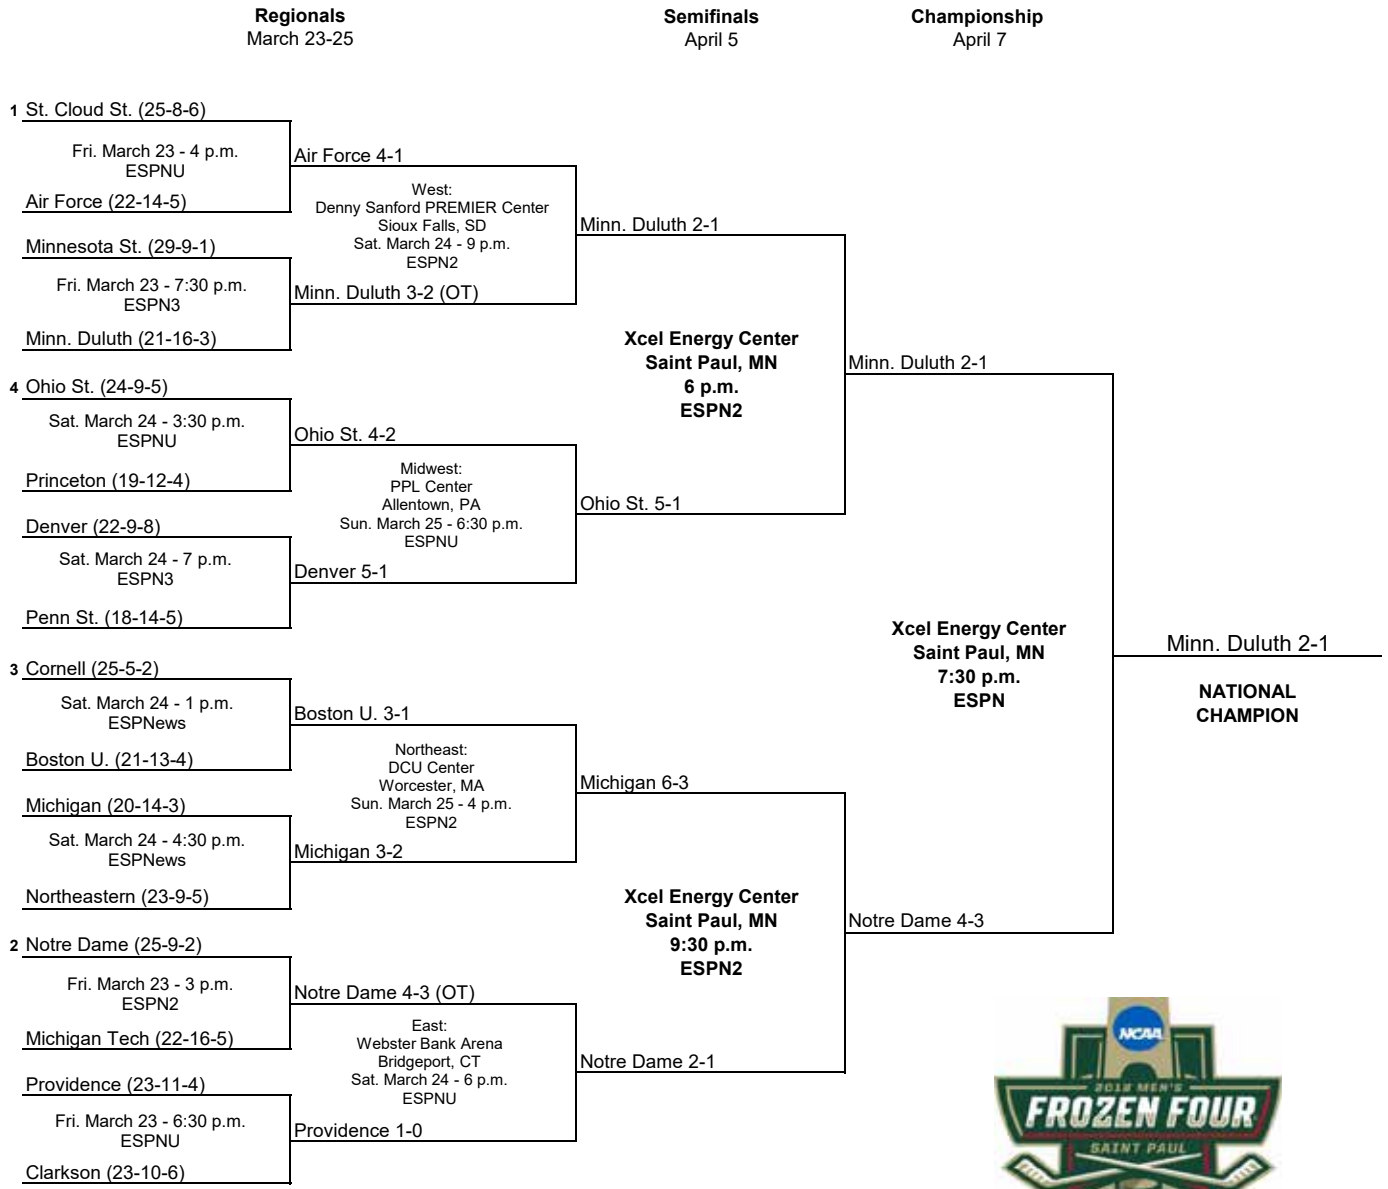

2018 NCAA Division I Men's Ice Hockey Championship

East Seeds

1. Notre Dame
2. Providence
3. Clarkson
4. Michigan Tech

Midwest Seeds

1. Ohio St.
2. Denver
3. Penn St.
4. Princeton

Northeast Seeds

1. Cornell
2. Michigan
3. Northeastern
4. Boston U.

West Seeds

1. St. Cloud St.
2. Minnesota St.
3. Minn. Duluth
4. Air Force

All times are Eastern time.
Information subject to change.

© 2014 National Collegiate Athletic Association. No commercial use without the NCAA's written permission.
The NCAA opposes all forms of sports wagering.