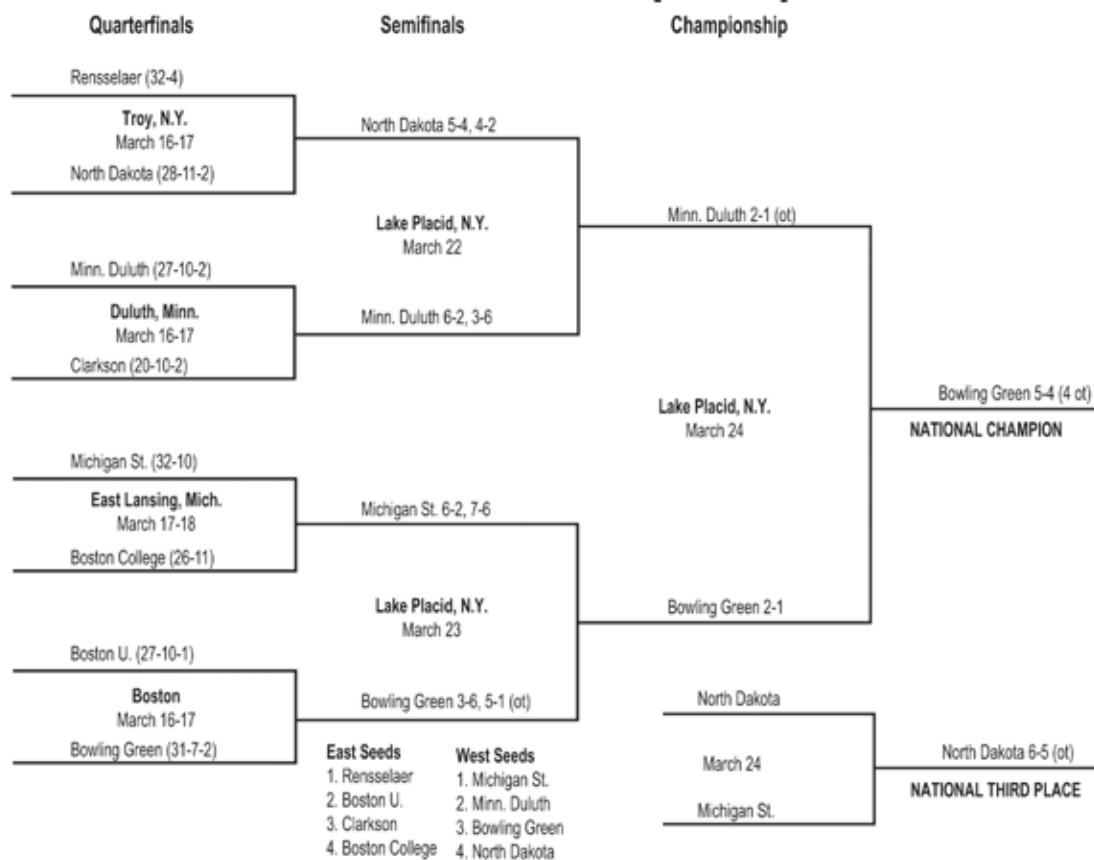

1961 Championship Bracket

1962 Championship Bracket

1963 Championship Bracket

1964 Championship Bracket

1965 Championship Bracket

1966 Championship Bracket

1967 Championship Bracket

1968 Championship Bracket

1969 Championship Bracket

1970 Championship Bracket

1971 Championship Bracket

1972 Championship Bracket

1973 Championship Bracket

1974 Championship Bracket

1975 Championship Bracket

1976 Championship Bracket

1977 Championship Bracket

1978 Championship Bracket

1979 Championship Bracket

1980 Championship Bracket

1981 Championship Bracket

1982 Championship Bracket

1983 Championship Bracket

1984 Championship Bracket

1985 Championship Bracket

1986 Championship Bracket

1987 Championship Bracket

1988 Championship Bracket

Ice Hockey Championship

- | | |
|-------------------|----------------------|
| East Seeds | West Seeds |
| 1. Maine | 1. Minnesota |
| 2. St. Lawrence | 2. Lake Superior St. |
| 3. Northeastern | 3. Wisconsin |
| 4. Harvard | 4. Bowling Green |
| 5. Vermont | 5. Michigan St. |
| 6. Mass.-Lowell | 6. Merrimack |