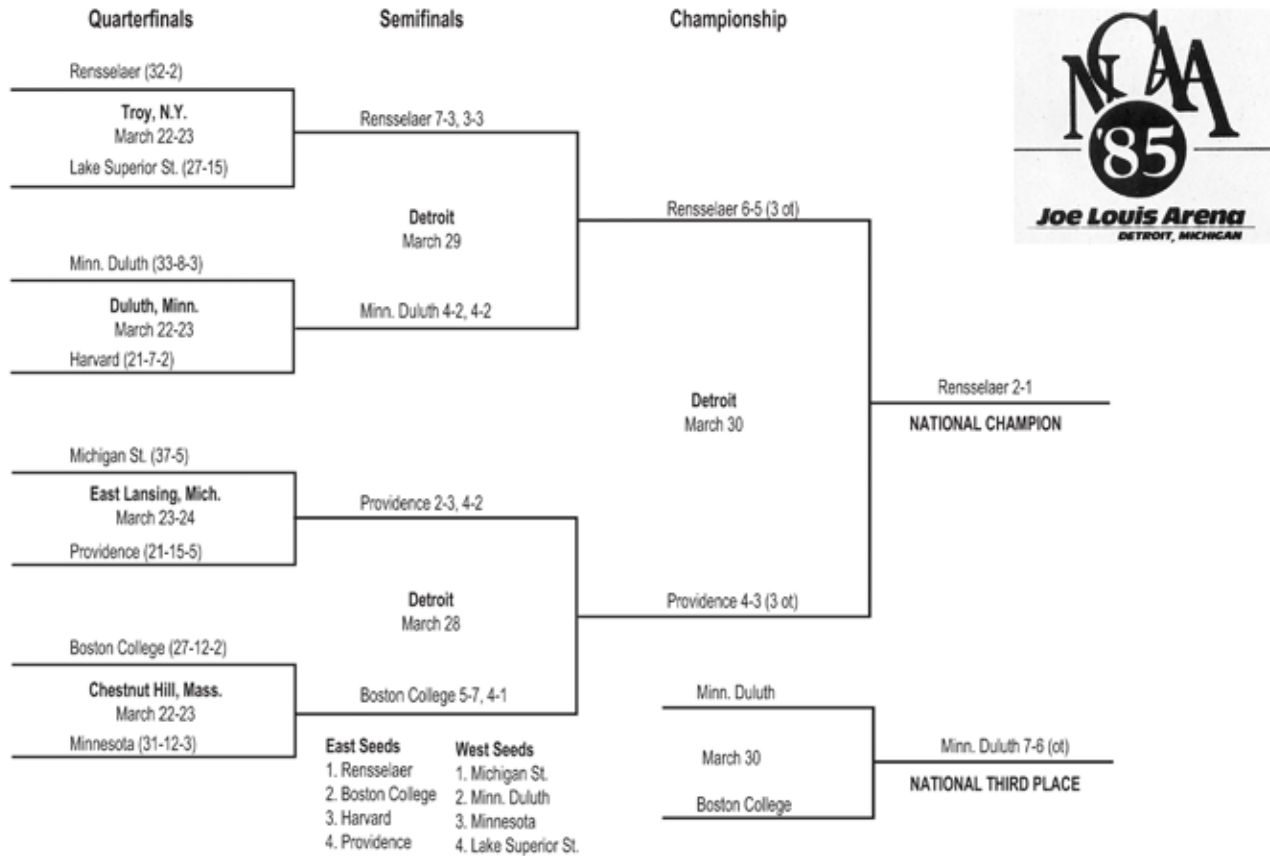

1969 Championship Bracket

1970 Championship Bracket

1971 Championship Bracket

1972 Championship Bracket

1973 Championship Bracket

1974 Championship Bracket

1975 Championship Bracket

1976 Championship Bracket

1977 Championship Bracket

1978 Championship Bracket

1979 Championship Bracket

1980 Championship Bracket

1981 Championship Bracket

1982 Championship Bracket

1983 Championship Bracket

1984 Championship Bracket

1985 Championship Bracket

1986 Championship Bracket

1987 Championship Bracket

1988 Championship Bracket

Ice Hockey Championship

- | | |
|-------------------|----------------------|
| East Seeds | West Seeds |
| 1. Maine | 1. Minnesota |
| 2. St. Lawrence | 2. Lake Superior St. |
| 3. Northeastern | 3. Wisconsin |
| 4. Harvard | 4. Bowling Green |
| 5. Vermont | 5. Michigan St. |
| 6. Mass.-Lowell | 6. Merrimack |