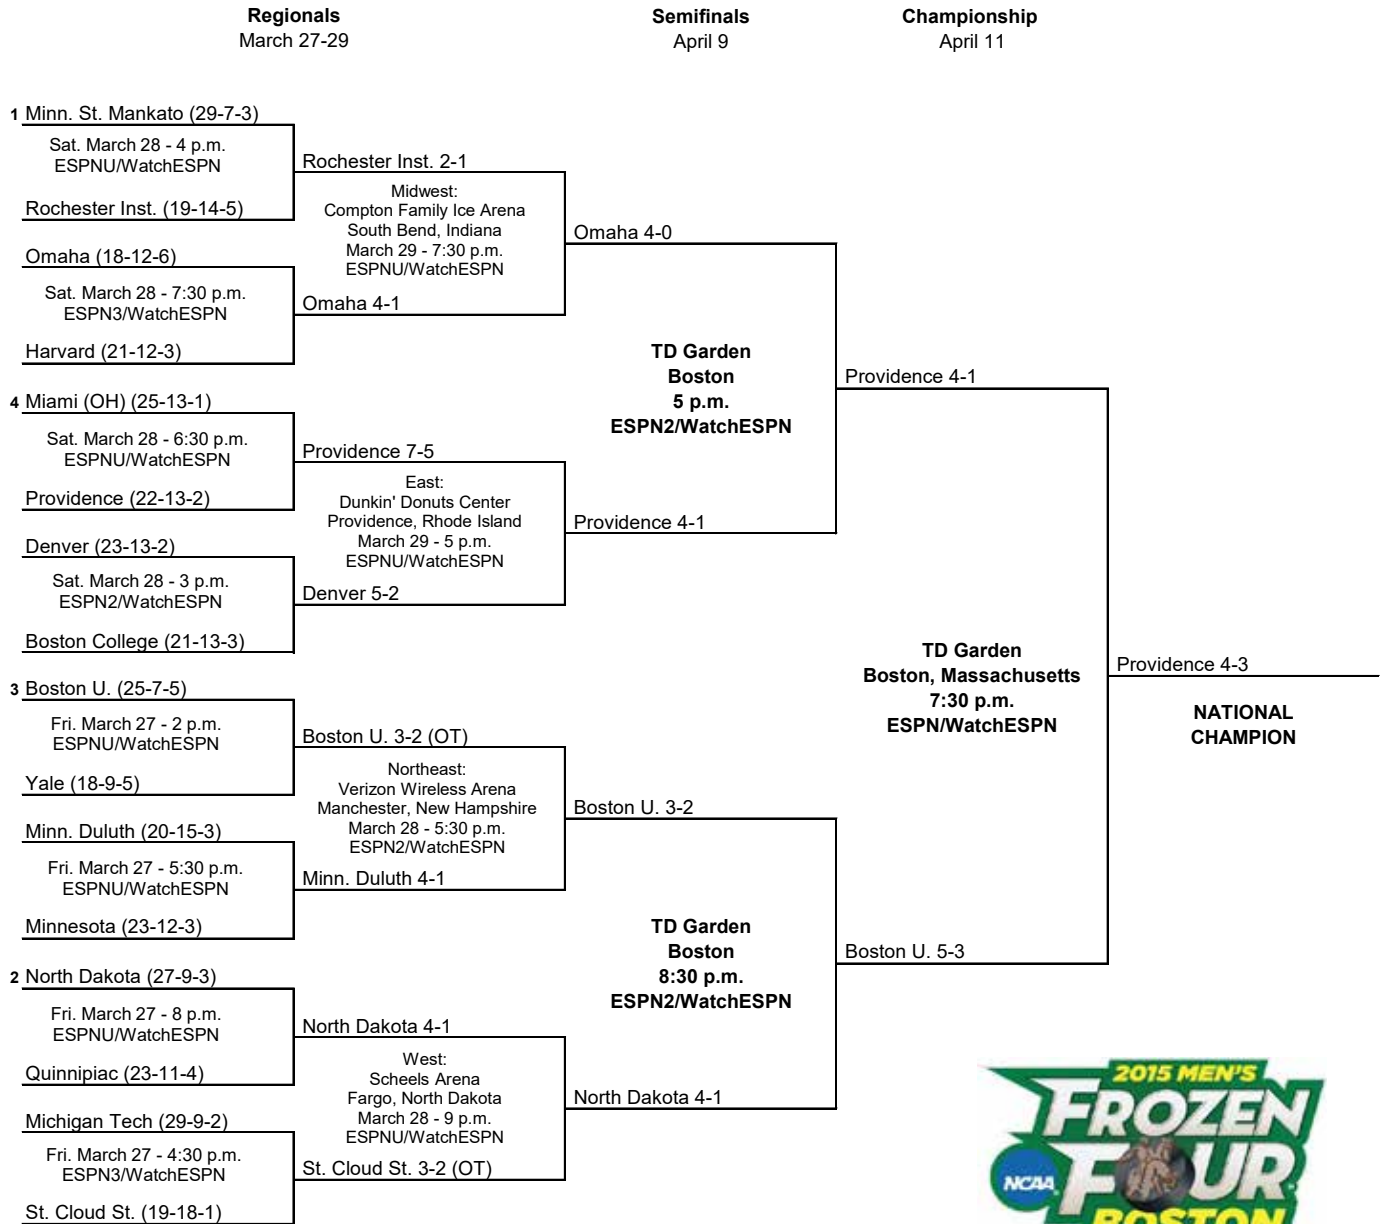

2015 NCAA Division I Men's Ice Hockey Championship

East Seeds

- 1 Miami (OH)
- 2 Denver
- 3 Boston College
- 4 Providence

Northeast Seeds

- 1 Boston U.
- 2 Minn. Duluth
- 3 Minnesota
- 4 Yale

West Seeds

- 1 North Dakota
- 2 Michigan Tech
- 3 St. Cloud St.
- 4 Quinnipiac

Midwest Seeds

- 1 Minn. St. Mankato
- 2 Omaha
- 3 Harvard
- 4 Rochester Inst.

All times are Eastern time.
Information subject to change.

© 2014 National Collegiate Athletic Association. No commercial use without the NCAA's written permission.
The NCAA opposes all forms of sports wagering.