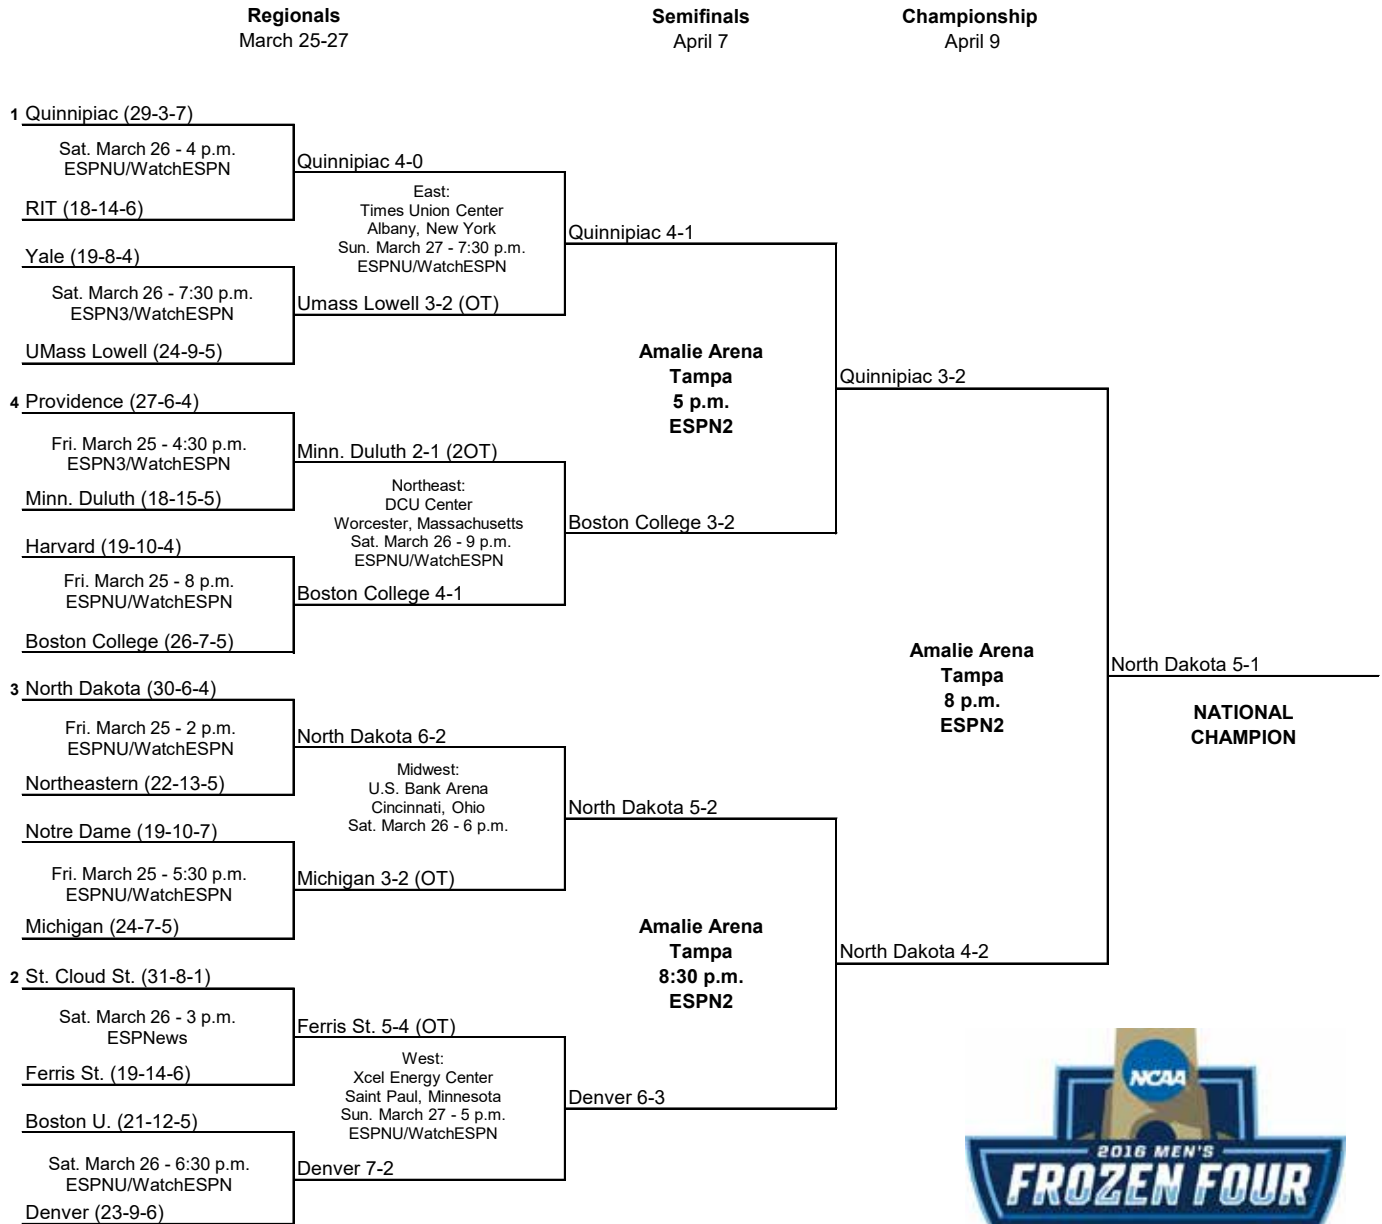

2016 NCAA Division I Men's Ice Hockey Championship

East Seeds

- 1 Quinnipiac
- 2 UMass Lowell
- 3 Yale
- 4 RIT

Northeast Seeds

- 1 Providence
- 2 Boston College
- 3 Harvard
- 4 Minn. Duluth

West Seeds

- 1 St. Cloud St.
- 2 Denver
- 3 Boston U.
- 4 Ferris St.

Midwest Seeds

- 1 North Dakota
- 2 Michigan
- 3 Notre Dame
- 4 Northeastern

All times are Eastern time.
Information subject to change.

© 2014 National Collegiate Athletic Association. No commercial use without the NCAA's written permission.
The NCAA opposes all forms of sports wagering.