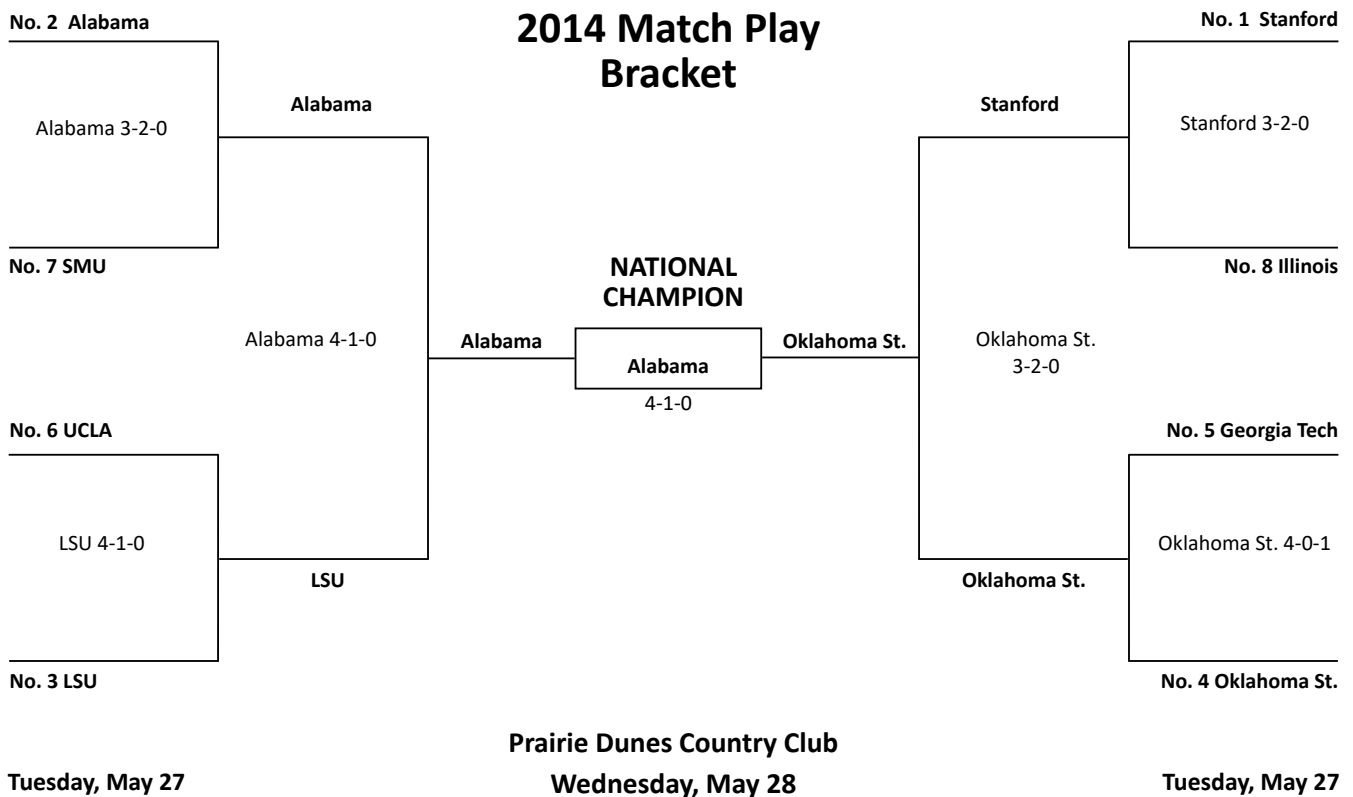

MATCH PLAY BRACKETS

2013 Match Play Bracket

2014 Match Play Bracket

2015 Match Play Bracket

The Concession Golf Club

Tuesday, June 2

Wednesday, June 3

Tuesday, June 2