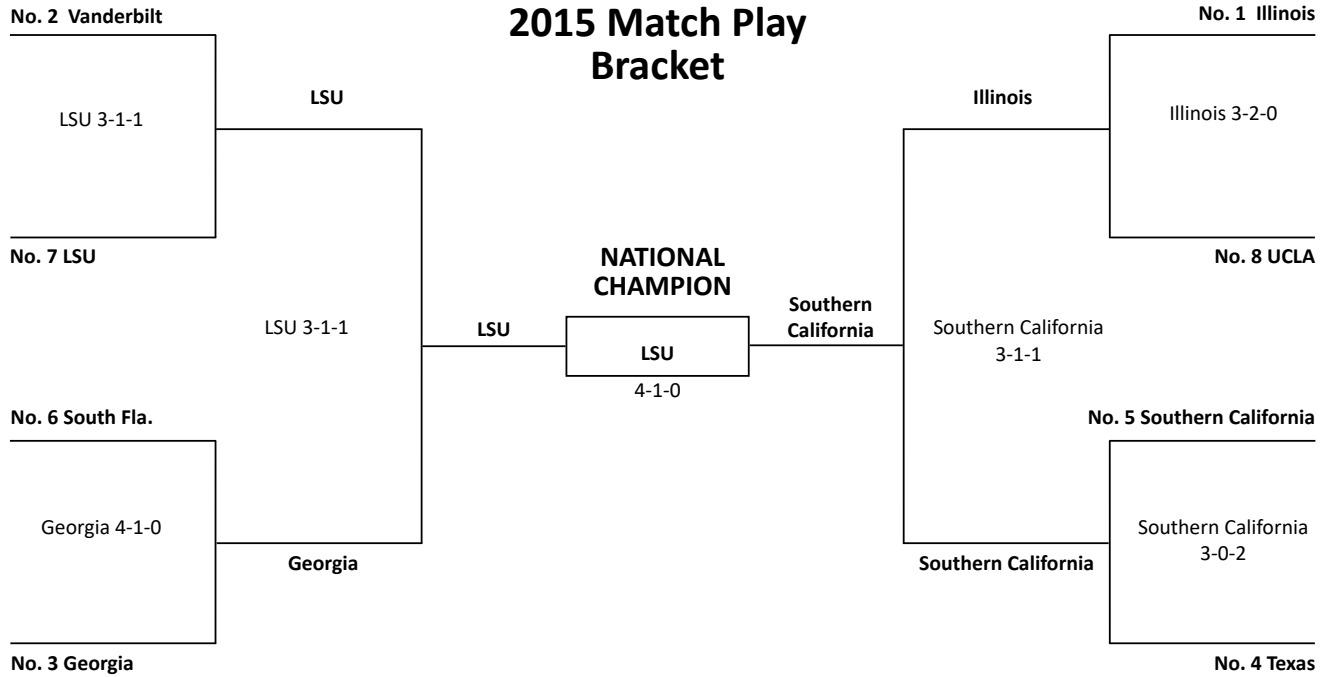

MATCH PLAY BRACKETS

2013 Match Play Bracket

2014 Match Play Bracket

2015 Match Play Bracket

The Concession Golf Club

Tuesday, June 2

Wednesday, June 3

Tuesday, June 2