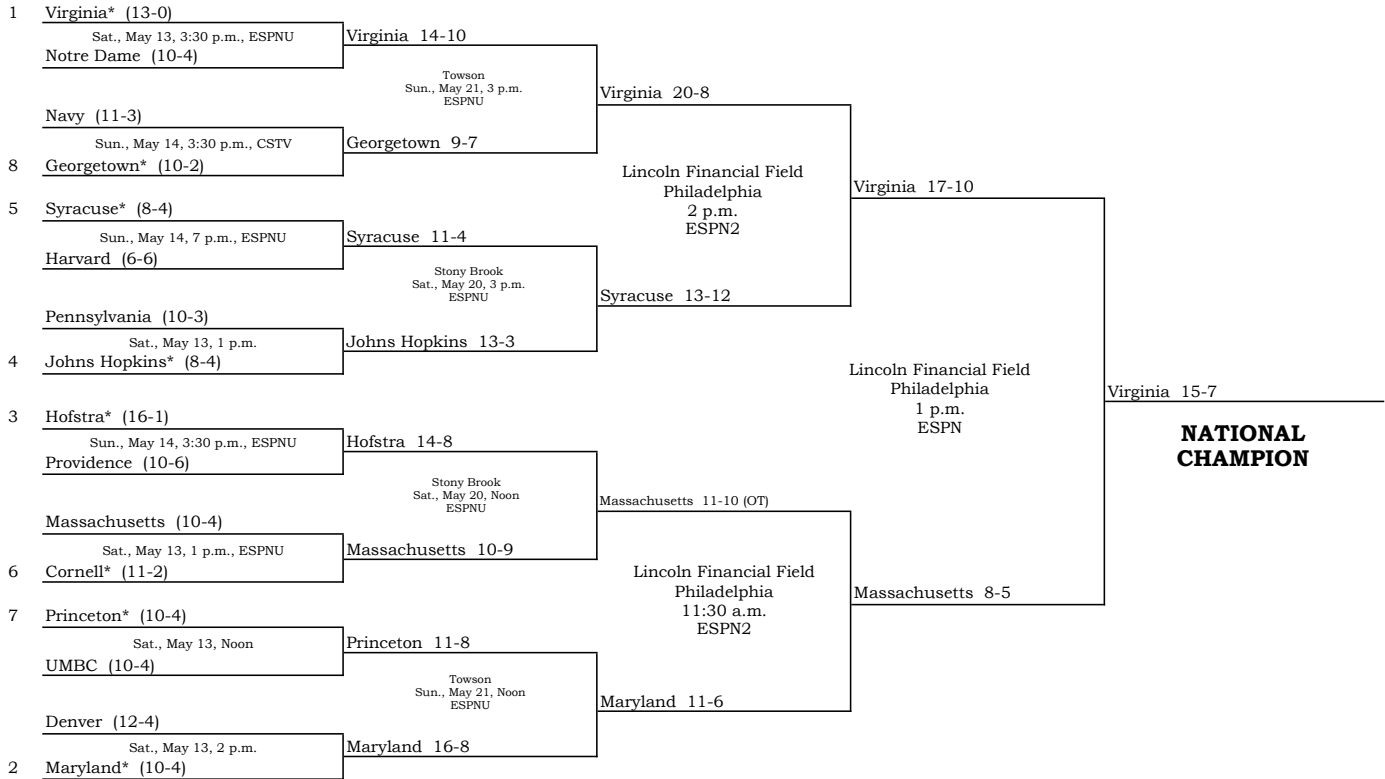

# 2006 Division I Men's LACROSSE CHAMPIONSHIP

**\*FIRST-ROUND**

**\*\*QUARTERFINALS**

**SEMIFINALS**  
Saturday, May 27

**FINAL**  
Monday, May 29

\*Eight first-round games played on campuses of participating institutions (May 13 or 14).  
\*\*Quarterfinal doubleheaders will be played at Stony Brook (May 20) and Towson (May 21).