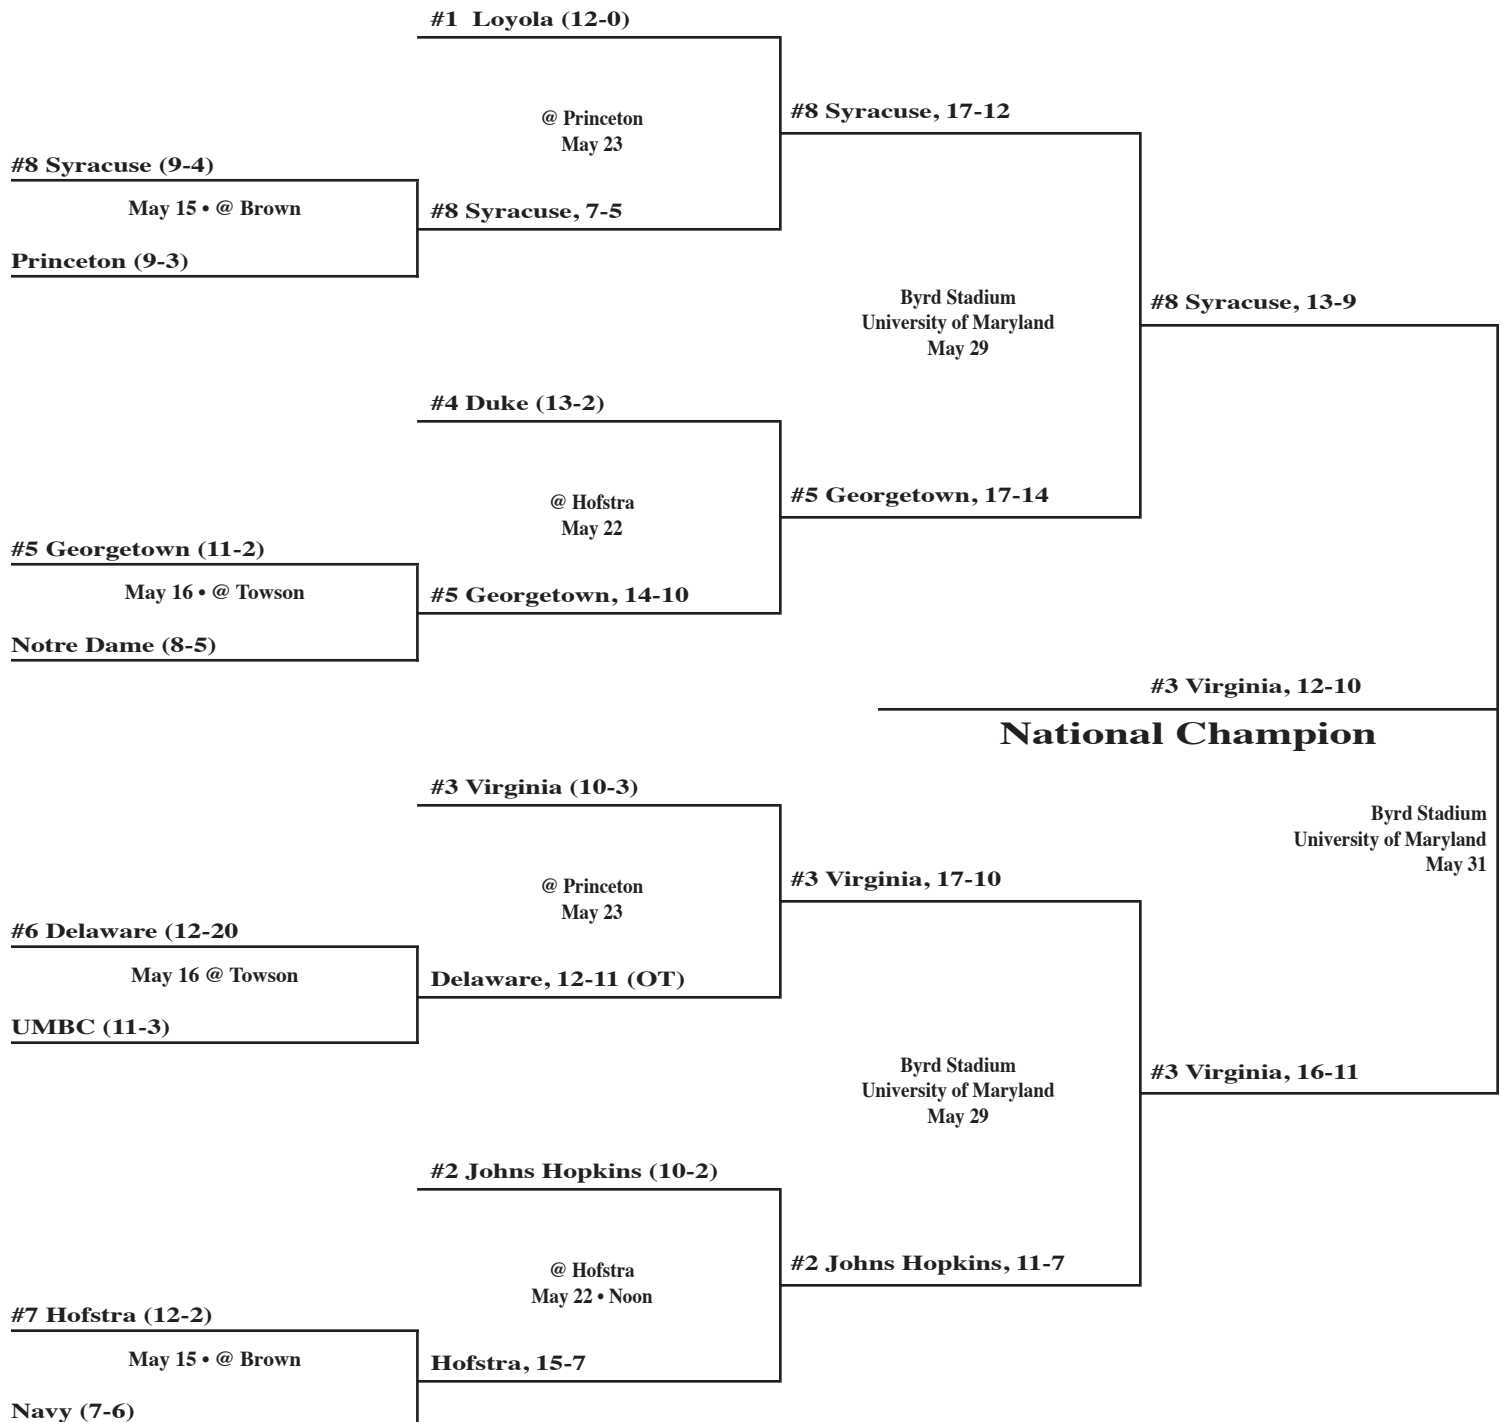

1999 Division I Men's LACROSSE CHAMPIONSHIP

FIRST ROUND

QUARTERFINALS

SEMIFINALS

FINALS