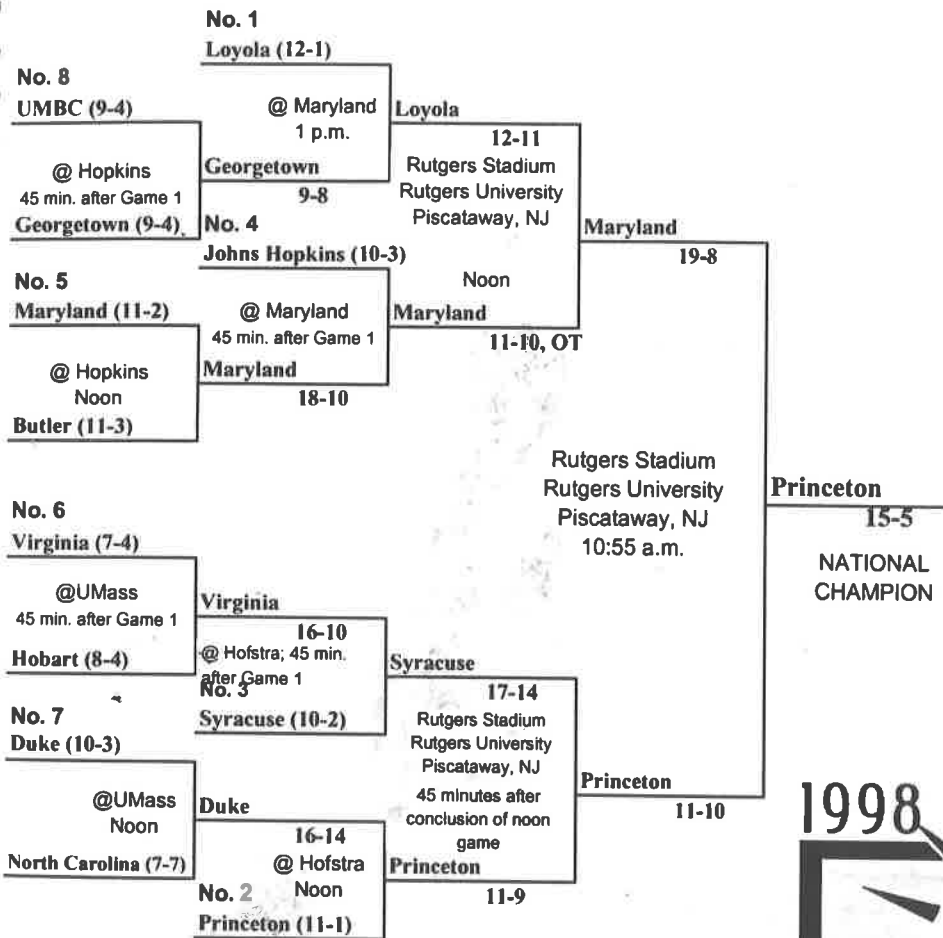

1998 Division I Men's LACROSSE CHAMPIONSHIP

*FIRST ROUND Saturday, May 9 or Sunday, May 10
**QUARTERFINALS Saturday, May 16 or Sunday, May 17
SEMIFINALS Saturday, May 23
FINAL Monday, May 25

* First-round double-headers will be played at the University of Massachusetts, Amherst (May 9) and Johns Hopkins University (May 10).

** Quarterfinal double-headers will be played at Hofstra University (May 16) and the University of Maryland, College Park (May 17).

All times are Eastern.

NCAA/4/10/98/dh