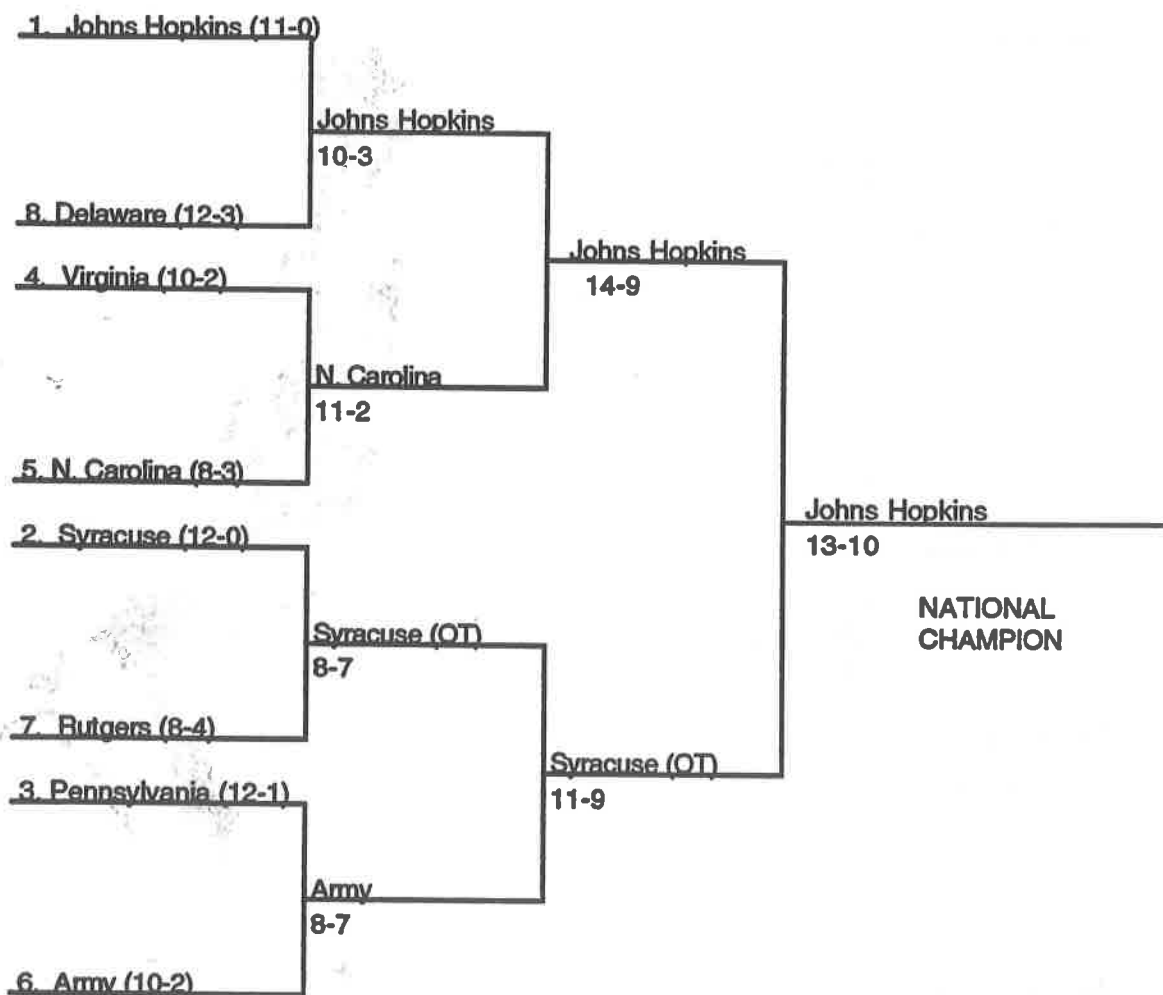

1984 National Collegiate Division I Men's
**LACROSSE
CHAMPIONSHIP**

First Round

Semifinals

Championship