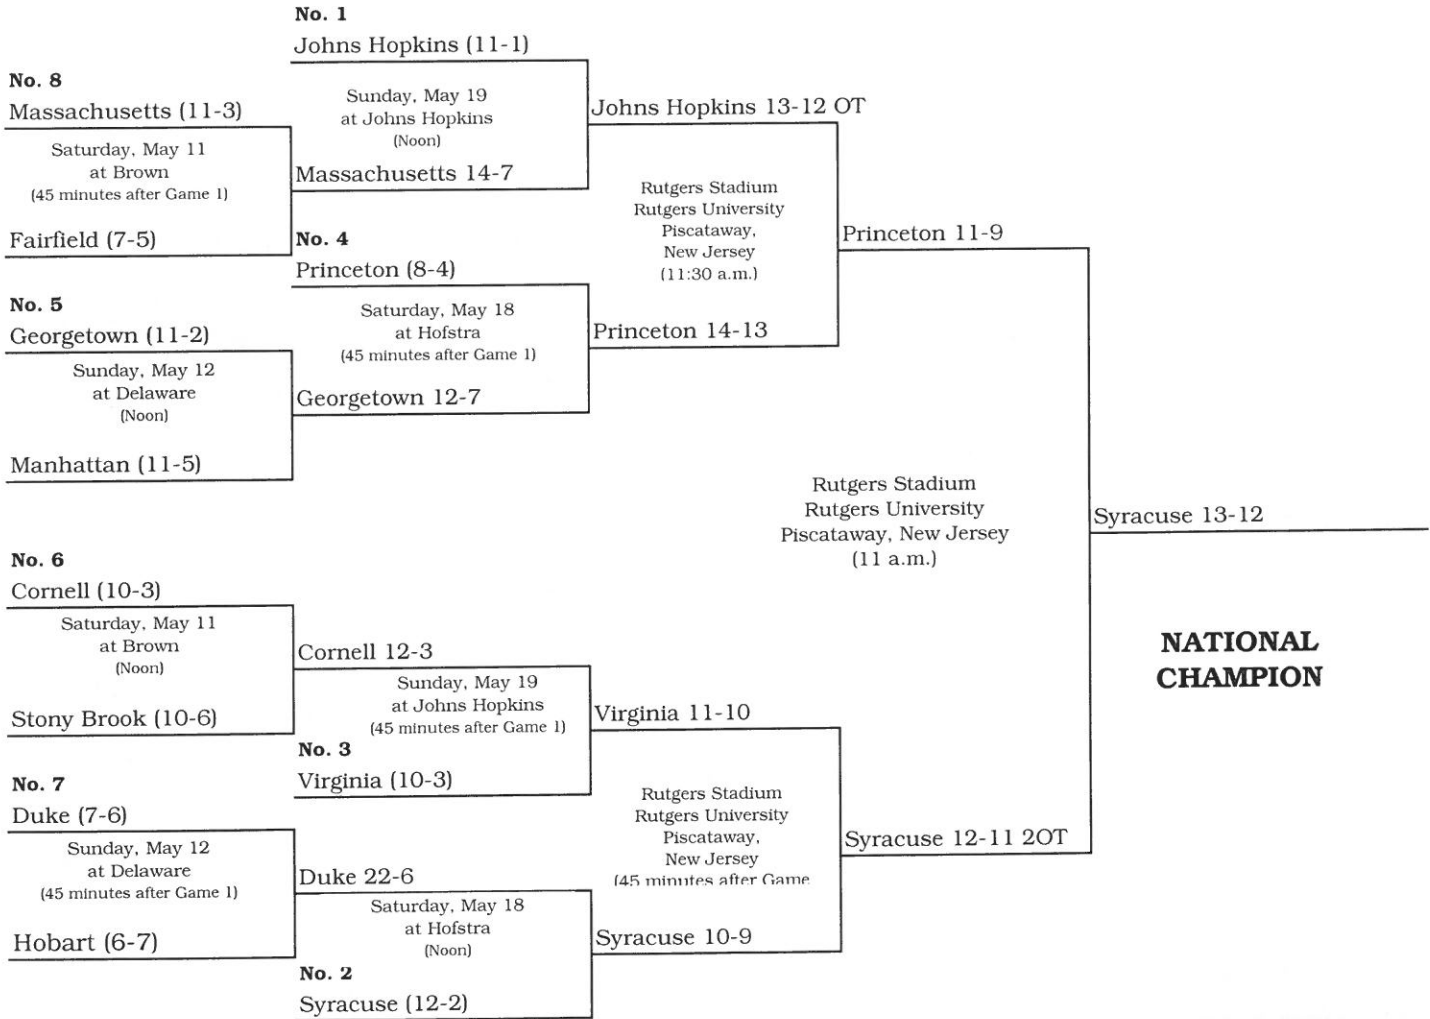

2002 Division I Men's LACROSSE CHAMPIONSHIP

*FIRST ROUND

**QUARTERFINALS

SEMIFINALS
Saturday, May 25

FINAL
Monday, May 27

* First-round doubleheaders will be played at Brown (May 11) and Delaware (May 12).

** Quarterfinal doubleheaders will be played at Hofstra (May 18) and Johns Hopkins (May 19).

All times are Eastern.

NCAA/5/28/02/JW:bw