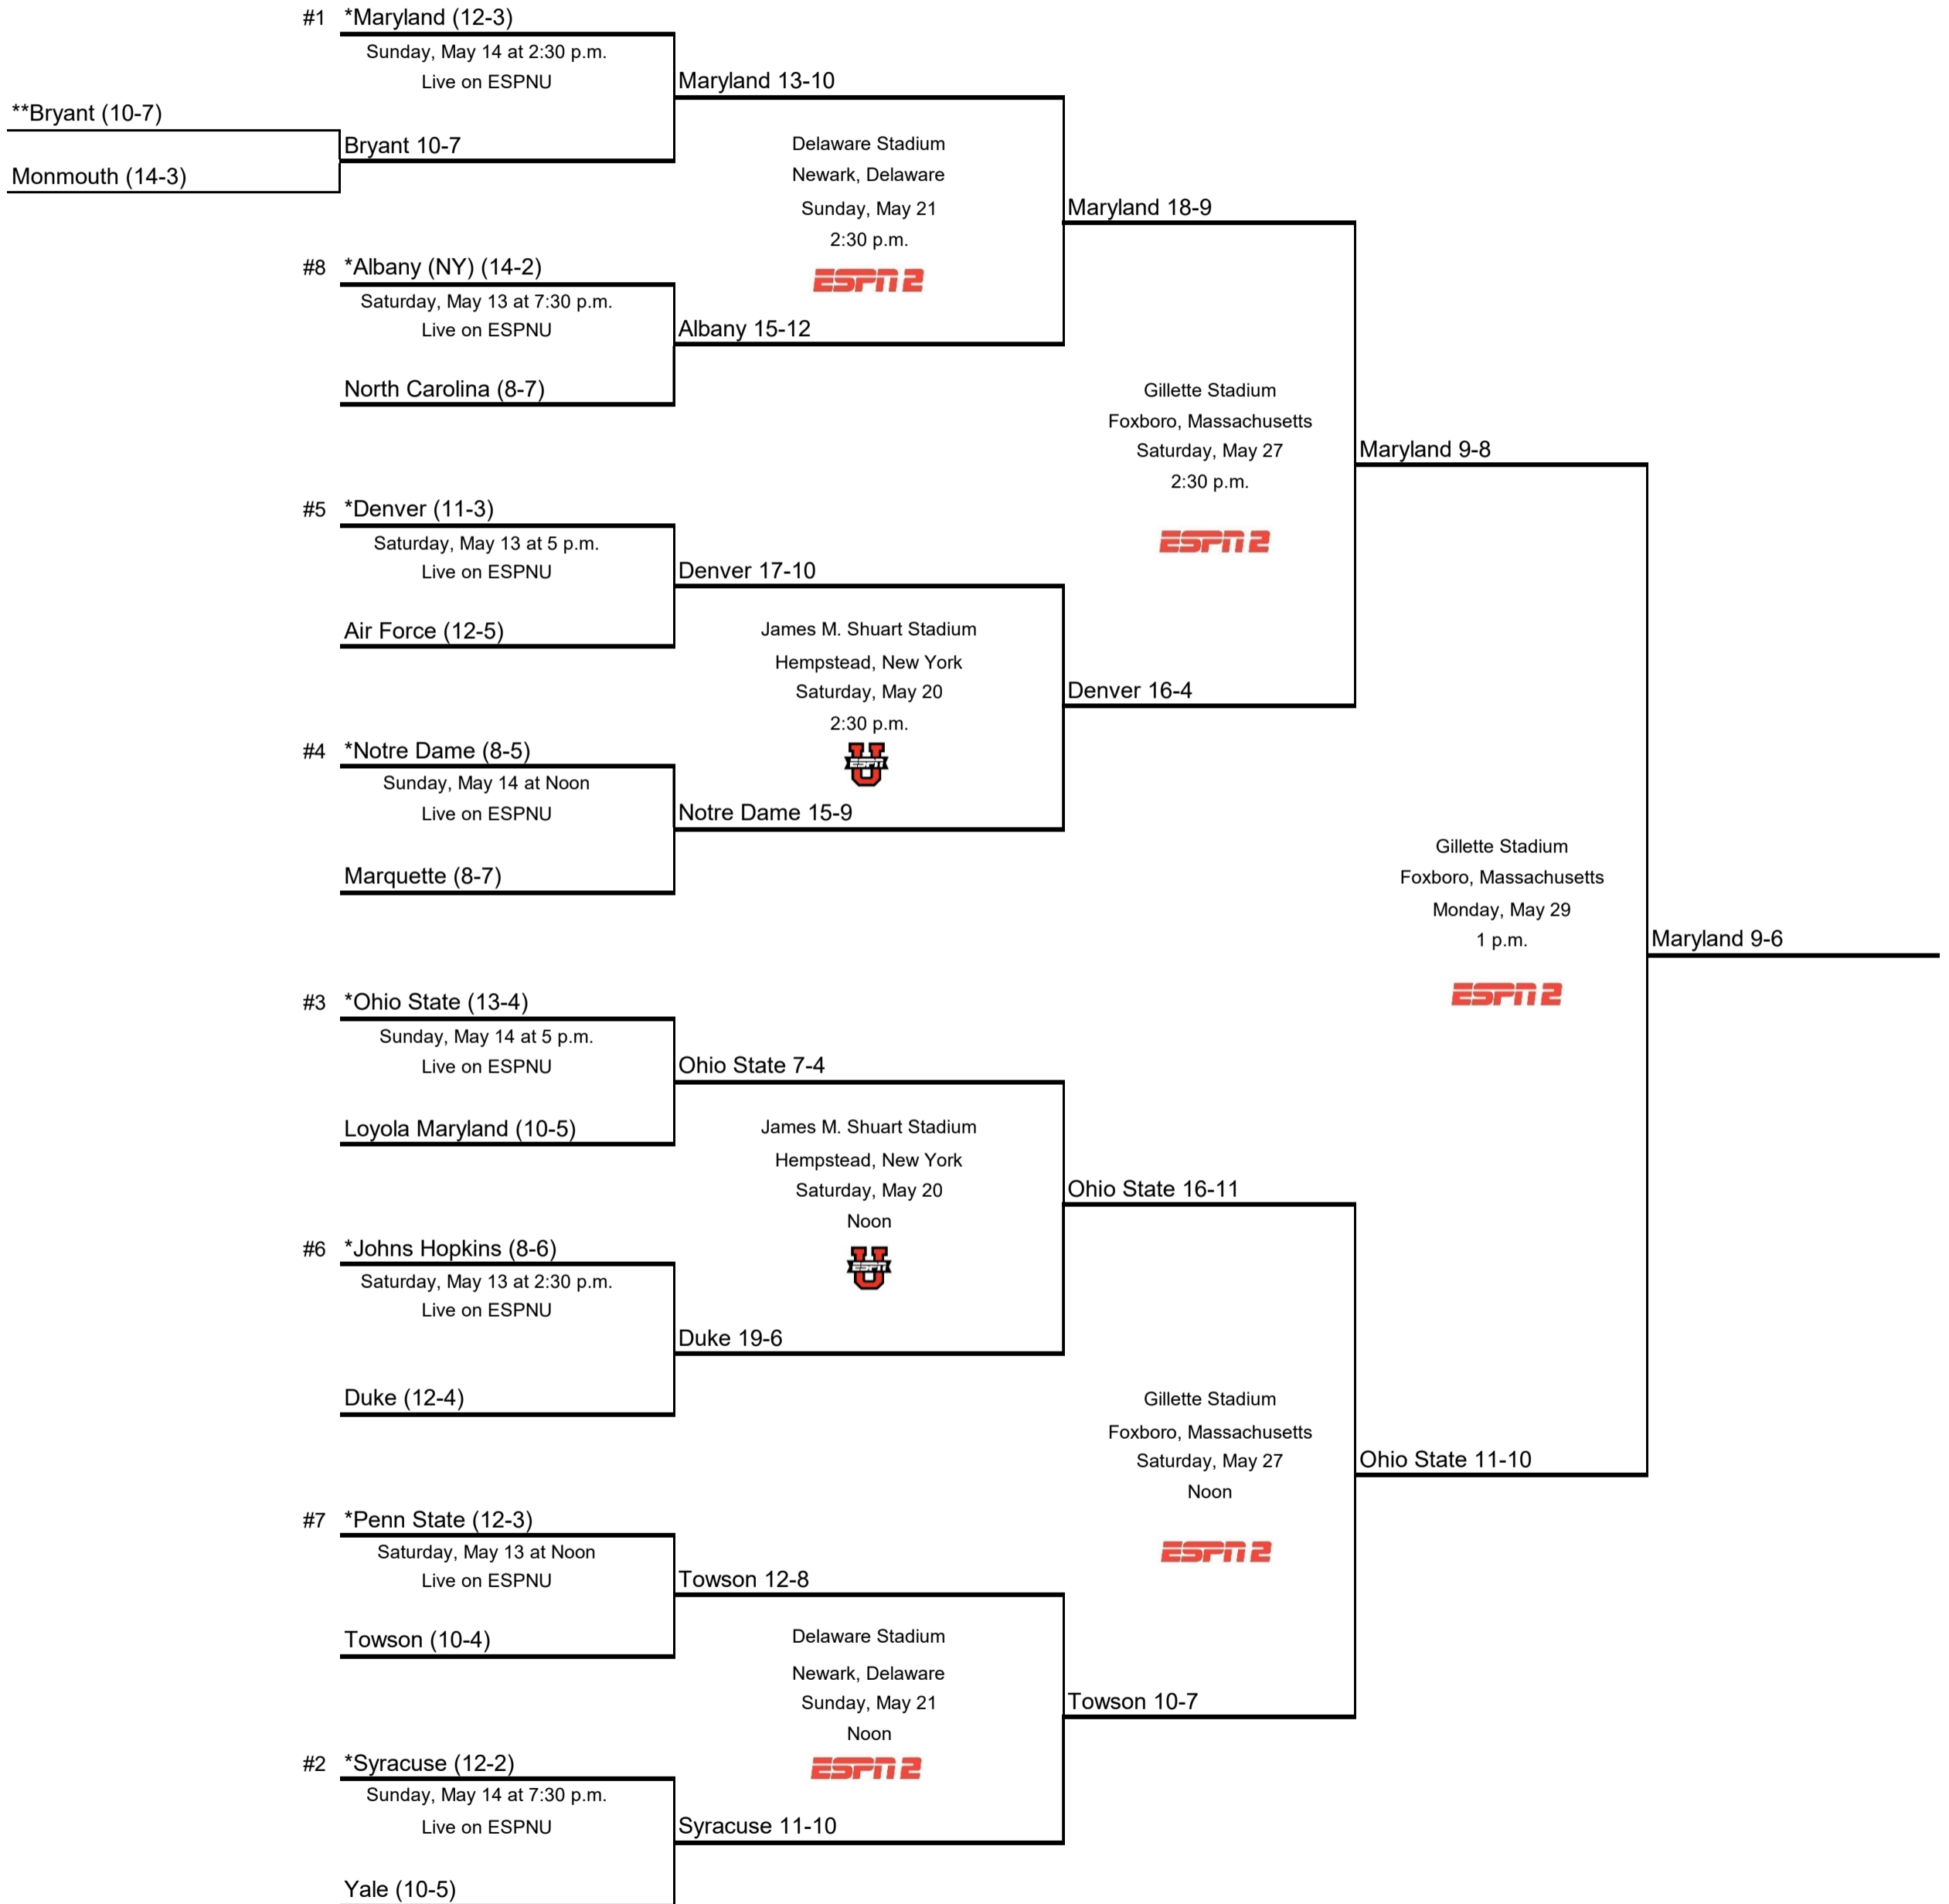

**Final**  
Monday, May 29

\*\*One opening round game will be played on Wednesday, May 10.

\*Eight first-round games played on campuses of participating institutions.

All times are Eastern and are subject to change due to television scheduling.