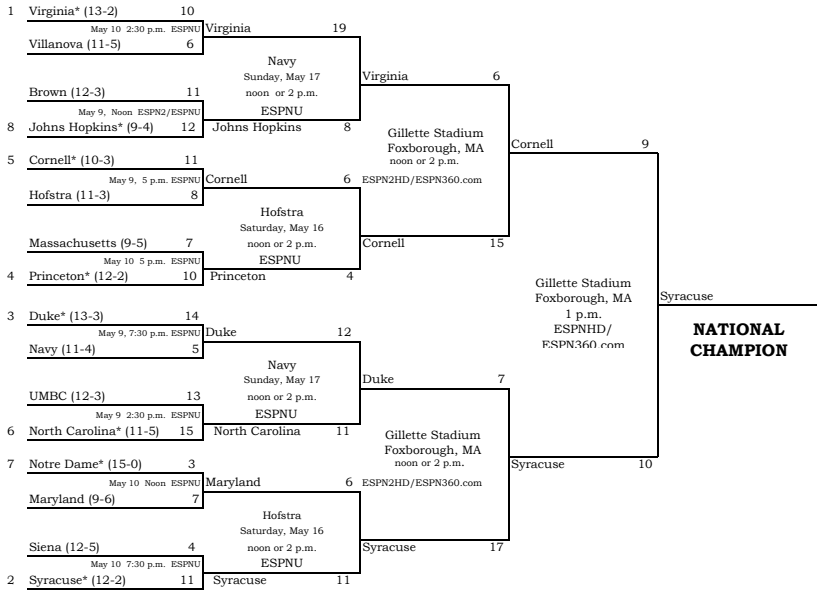

2009 NCAA Division I Men's LACROSSE CHAMPIONSHIP

*FIRST-ROUND

**QUARTERFINALS

SEMIFINALS
Saturday, May 23

FINAL
Monday, May 25

NATIONAL CHAMPION

*Eight first-round games played on campuses of participating institutions (May 9 or 10).
**Quarterfinal doubleheaders will be played at Hofstra University (May 16) and the U.S. Naval Academy (May 17).
All times are Eastern and are subject to change due to television.
For information about the championship log on to www.ncaa.com