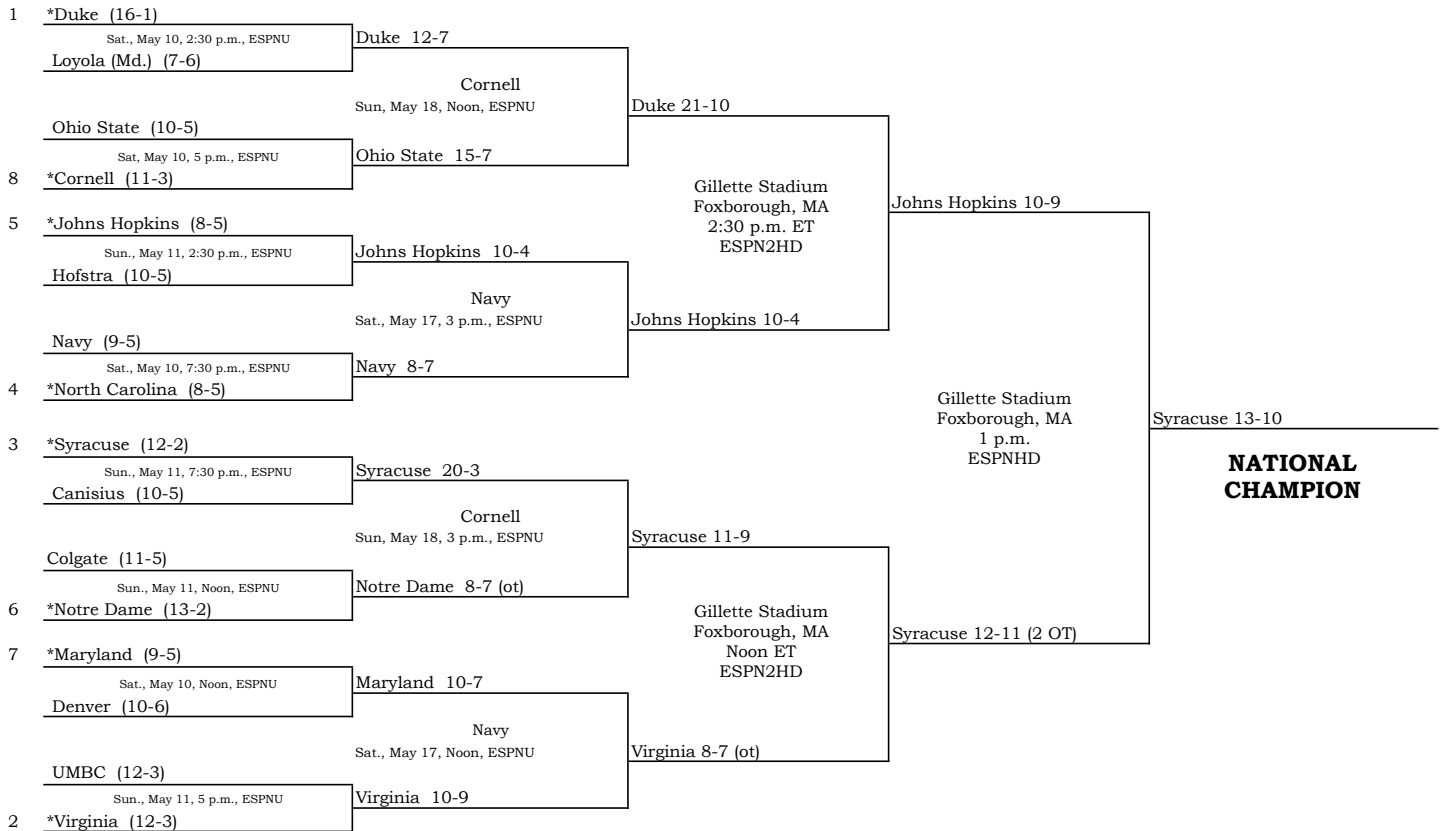

**NATIONAL
CHAMPION**

*Eight first-round games played on campuses of participating institutions (May 10 or 11).

**Quarterfinal doubleheaders will be played at the U.S. Naval Academy (May 17) and Cornell University (May 18).

All times are Eastern and are subject to change due to television.

**2008 LACROSSE
CHAMPIONSHIPS**