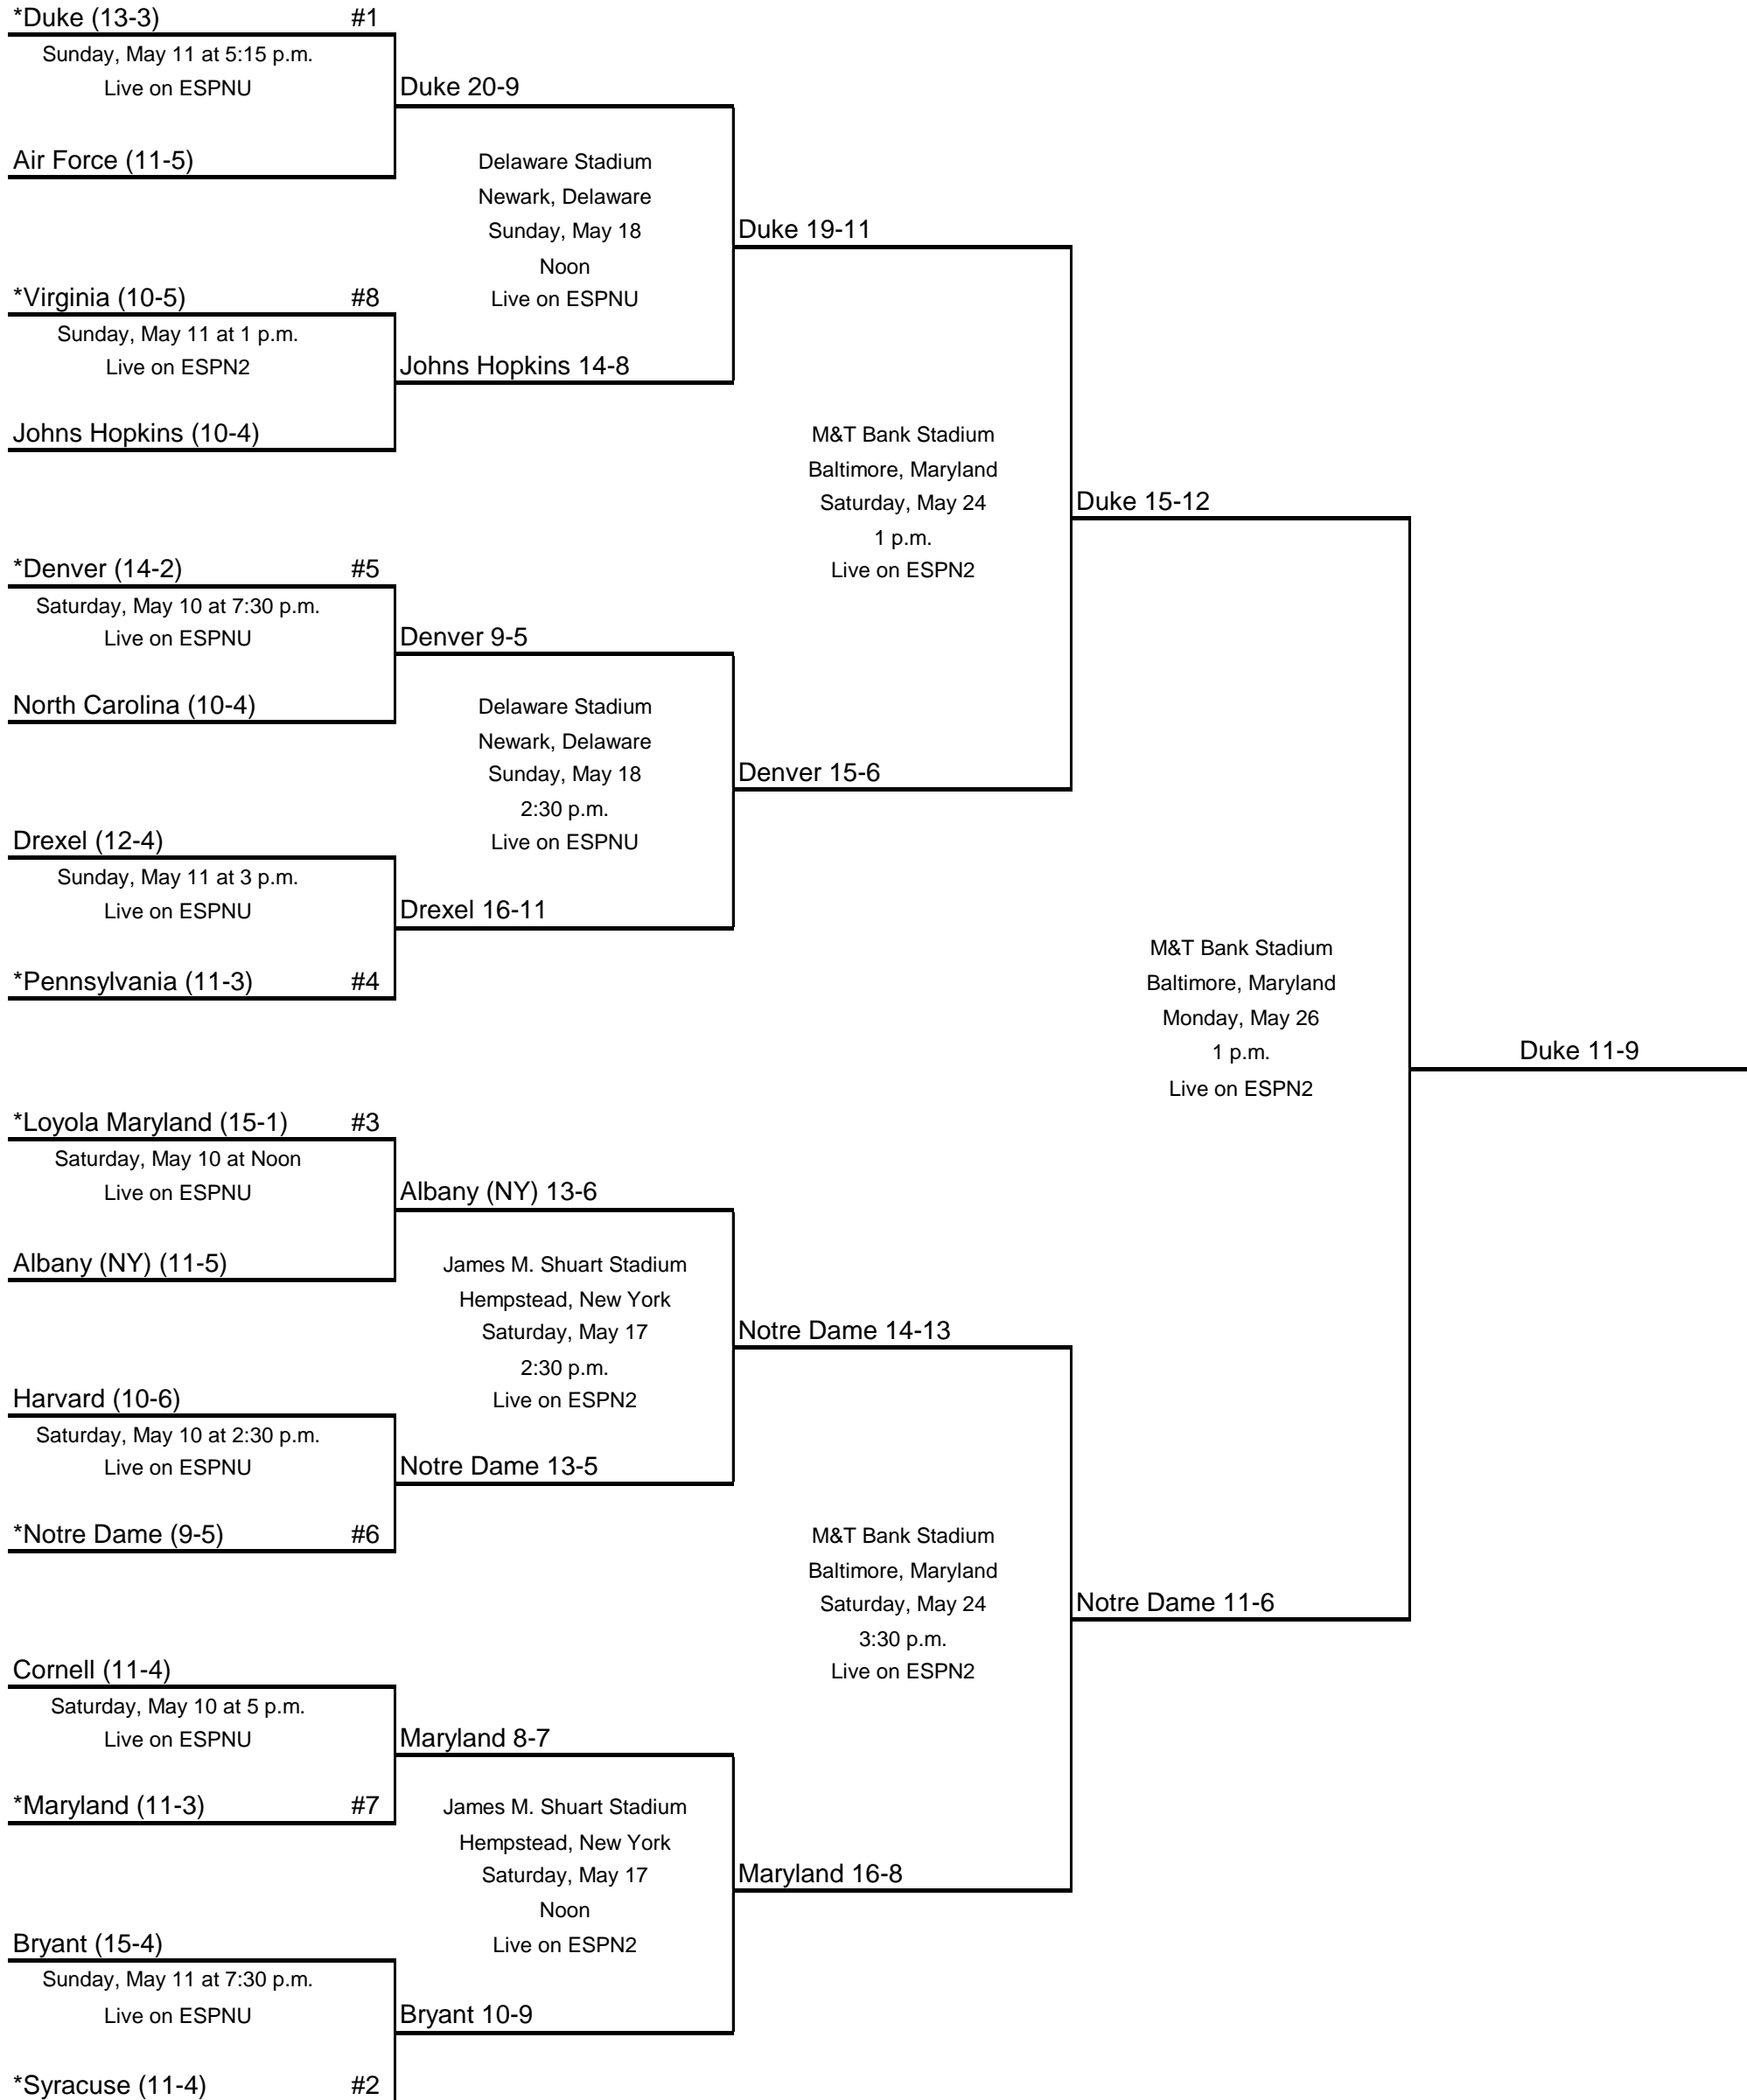

2014 NCAA Division I Men's LACROSSE CHAMPIONSHIP

*First Round
Saturday, May 10
Sunday, May 11

Quarterfinals
Saturday, May 17
Sunday, May 18

Semifinals
Saturday, May 24

Final
Monday, May 26

**Two play-in games played on campuses of participating institutions on Wednesday, May 7.

*Eight first-round games played on campuses of participating institutions live on ESPNU or ESPN2 at Noon, 2:30, 5 or 7:30 p.m.

All times are Eastern and are subject to change due to television scheduling.