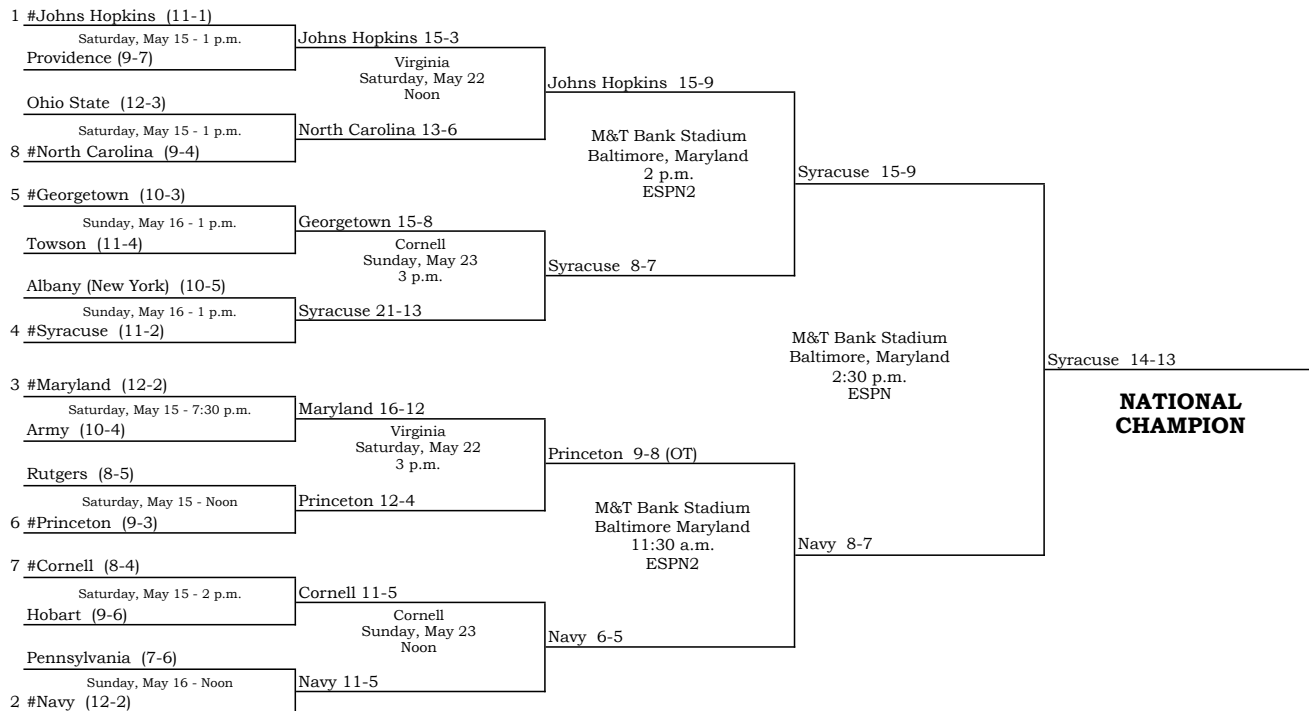

2004 Division I Men's LACROSSE CHAMPIONSHIP

FIRST ROUND

QUARTERFINALS

SEMIFINALS Saturday, May 29

FINAL Monday, May 31

**NATIONAL
CHAMPION**

Host institutions.

All times are Eastern.

NCAA/5/24/04/JW:img