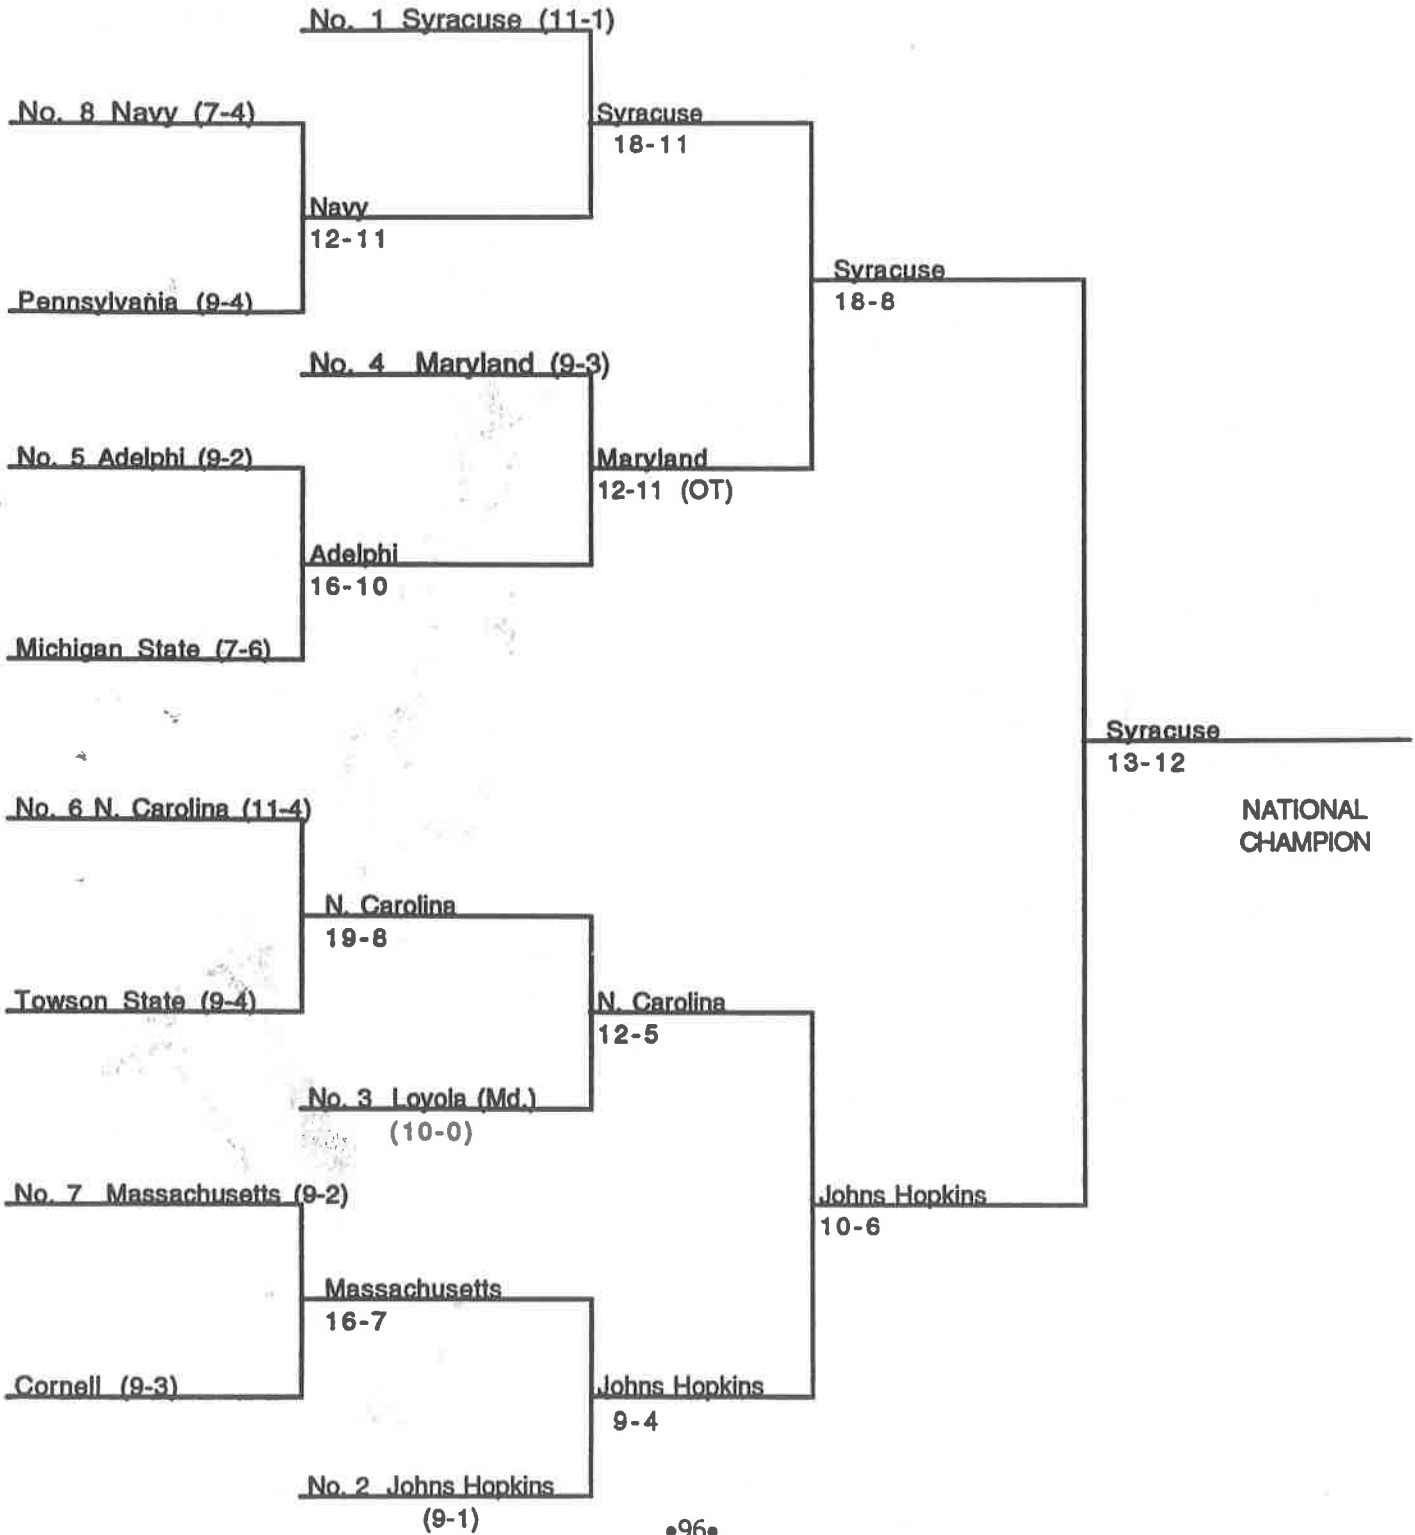

1989 National Collegiate Division I Men's

LACROSSE CHAMPIONSHIPS

First Round

Quarterfinals

Semifinals

Finals