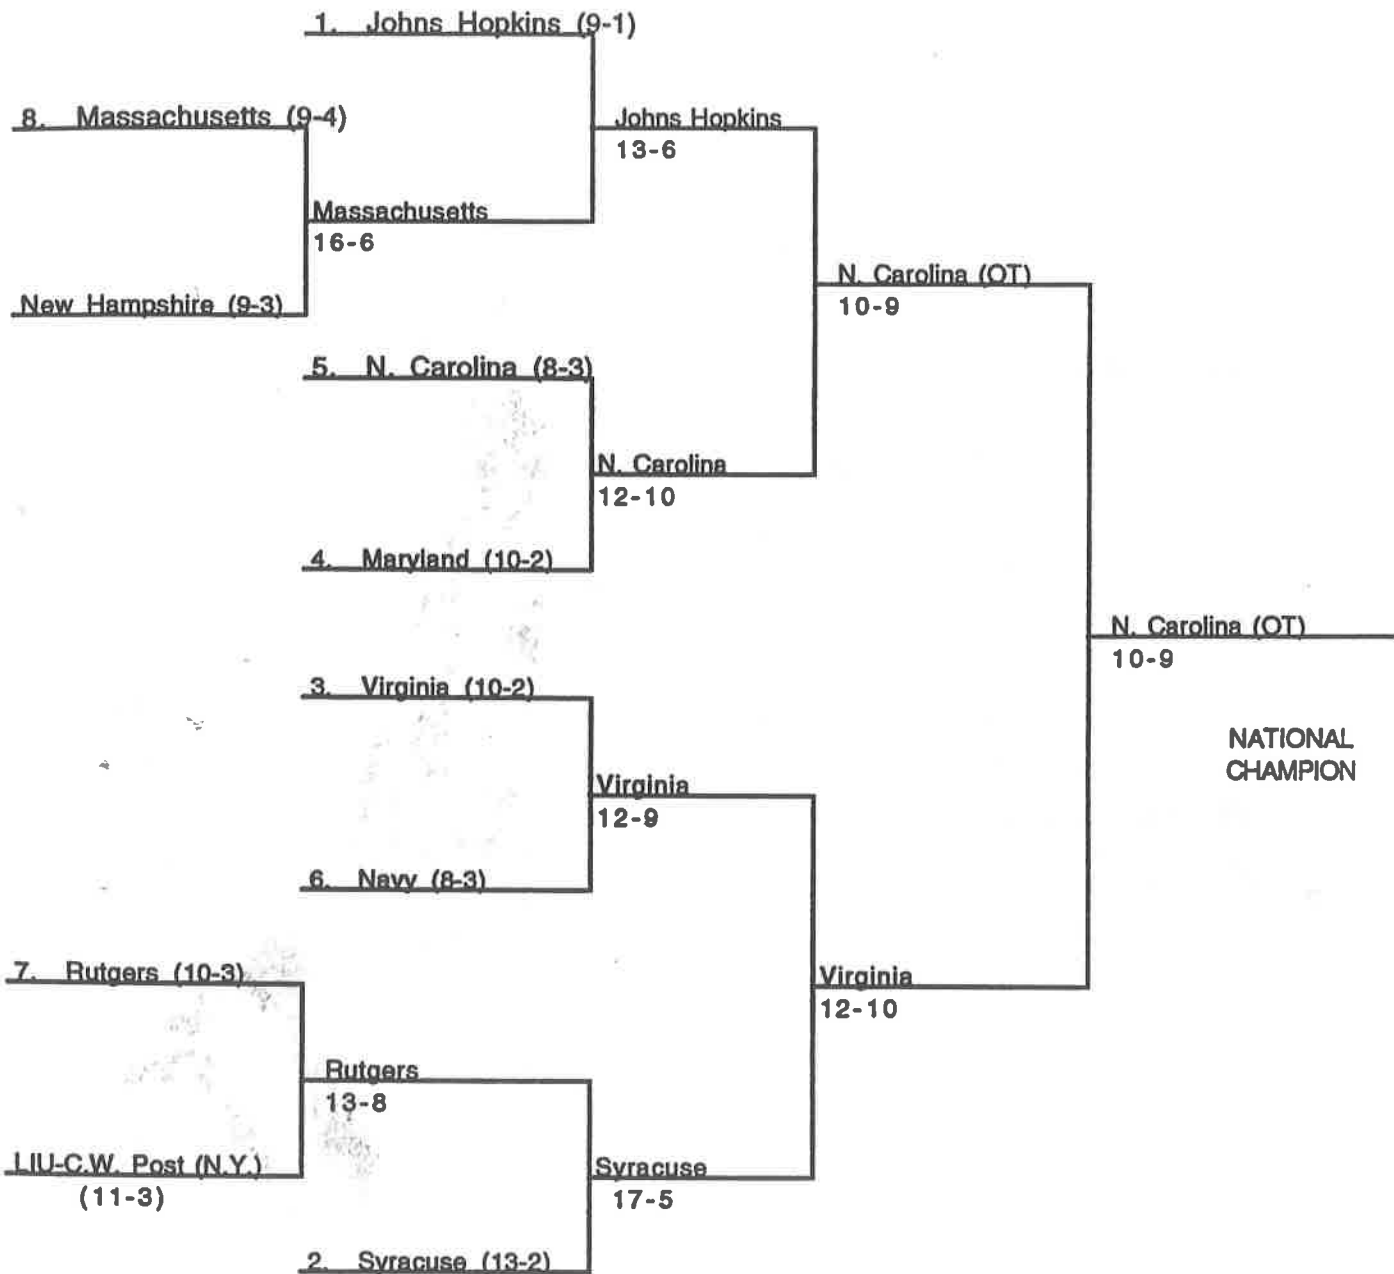

1986 National Collegiate Division I Men's

LACROSSE CHAMPIONSHIPS

First Round

Quarterfinals

Semifinals

Finals