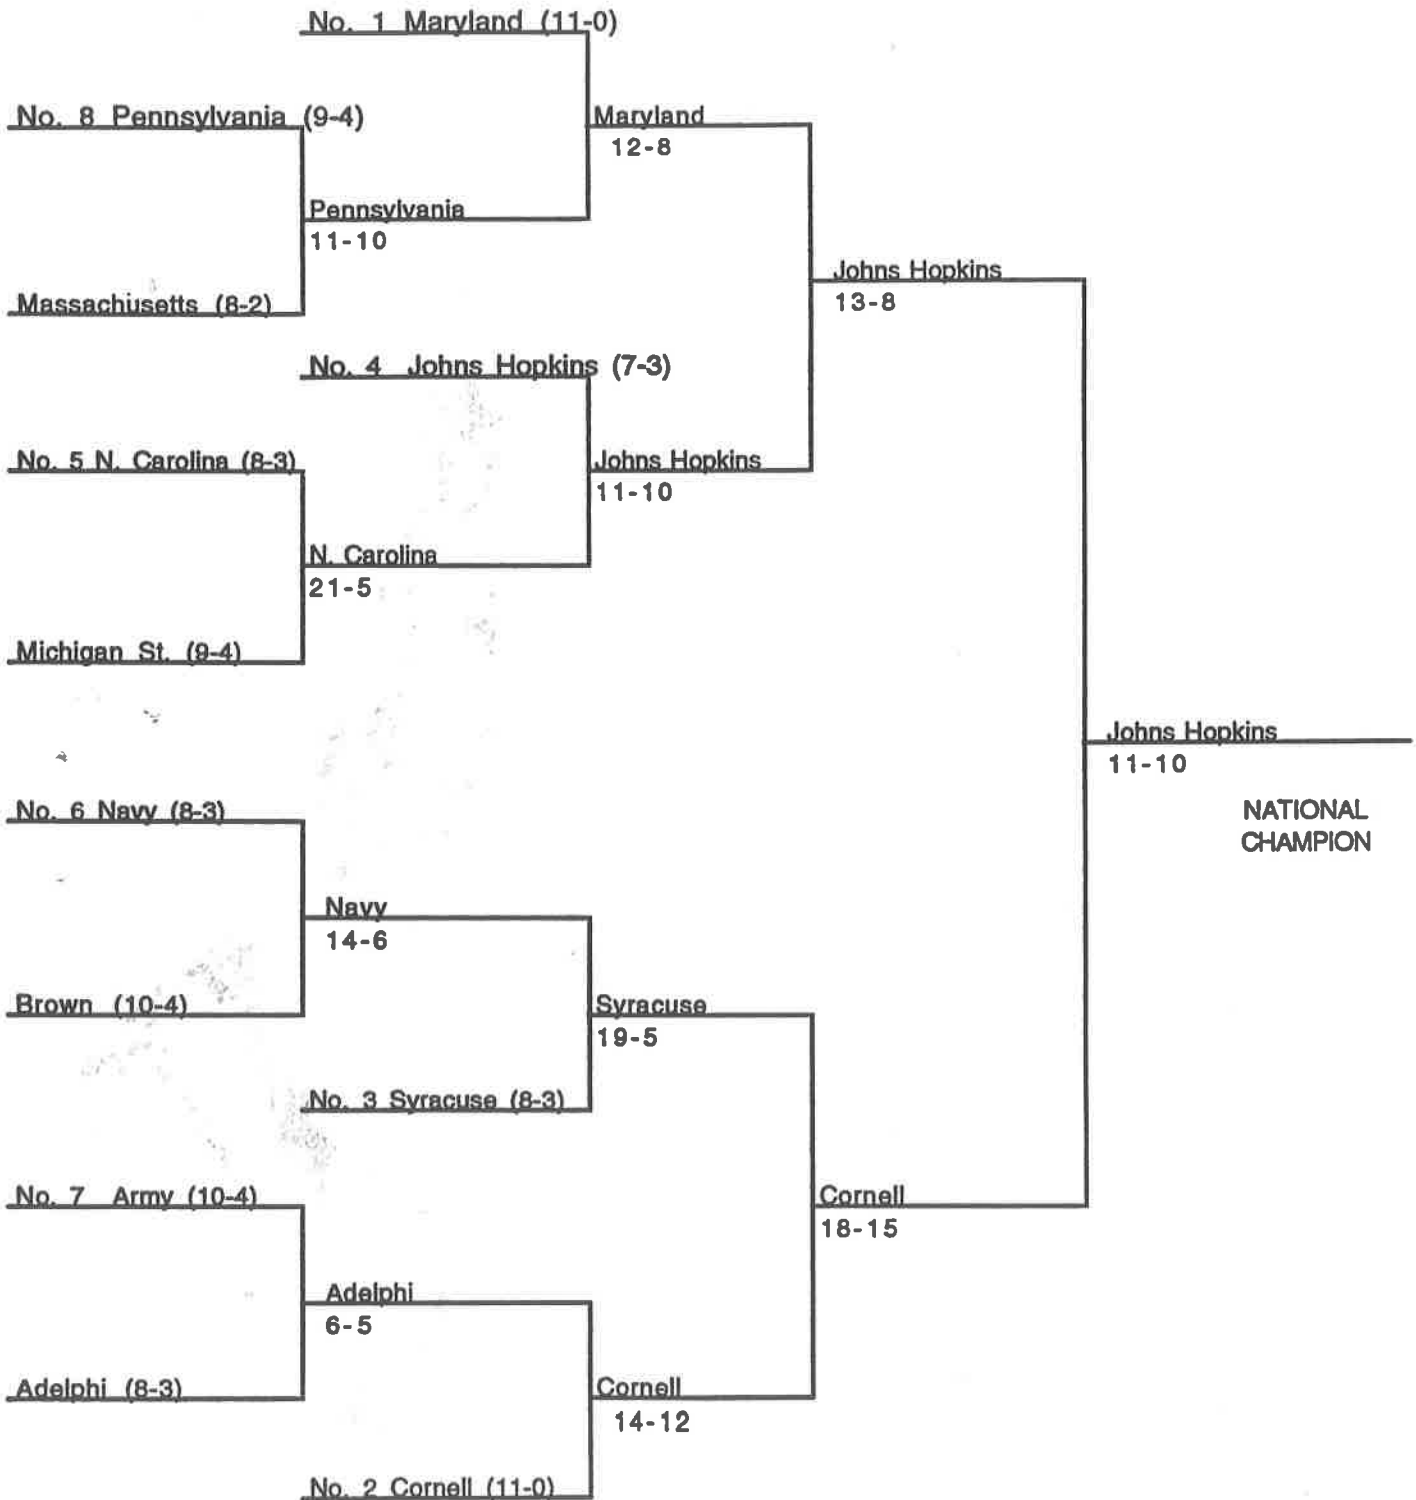

1987 National Collegiate Division I Men's

LACROSSE CHAMPIONSHIPS

First Round

Quarterfinals

Semifinals

Finals