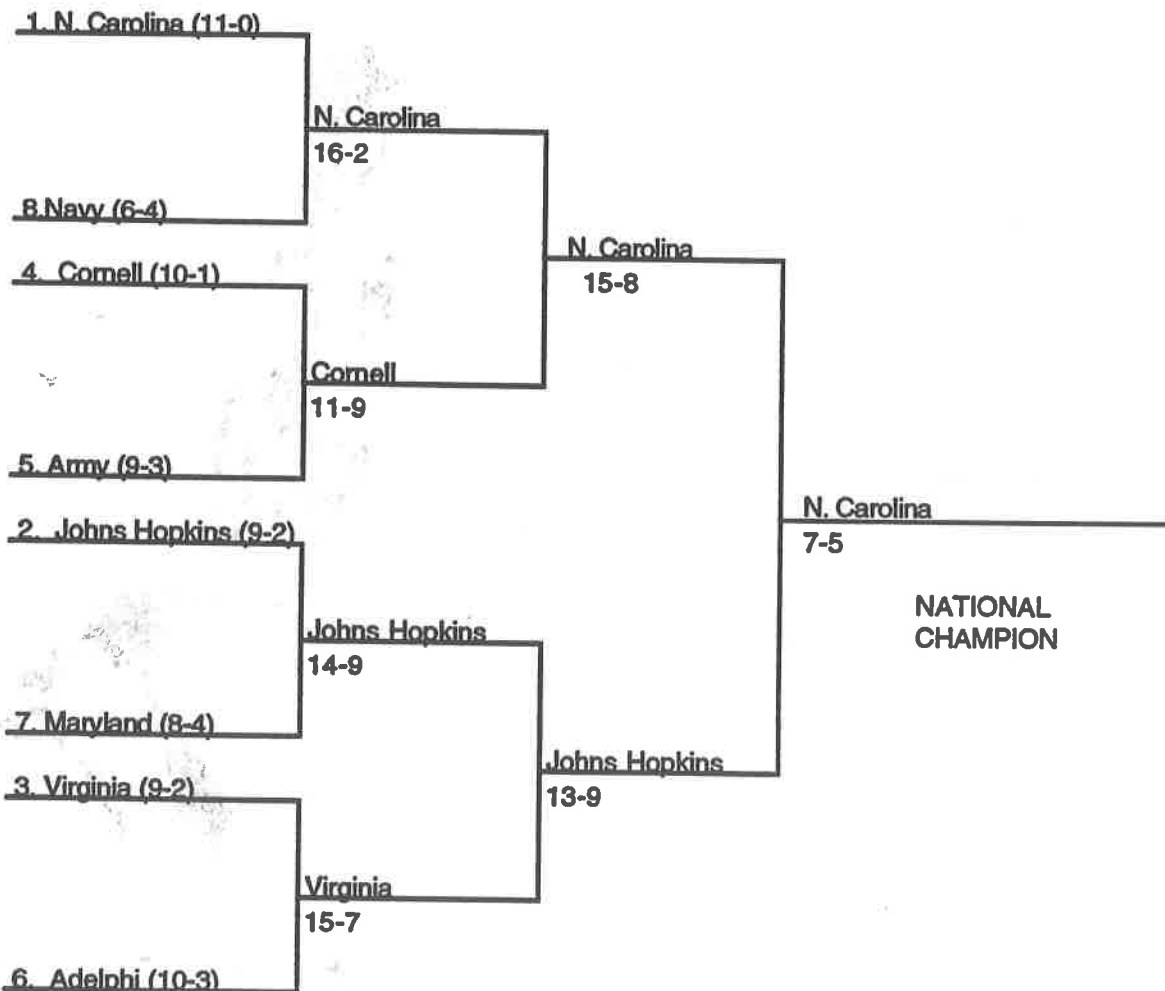

LACROSSE CHAMPIONSHIP

First Round

Semifinals

Championship