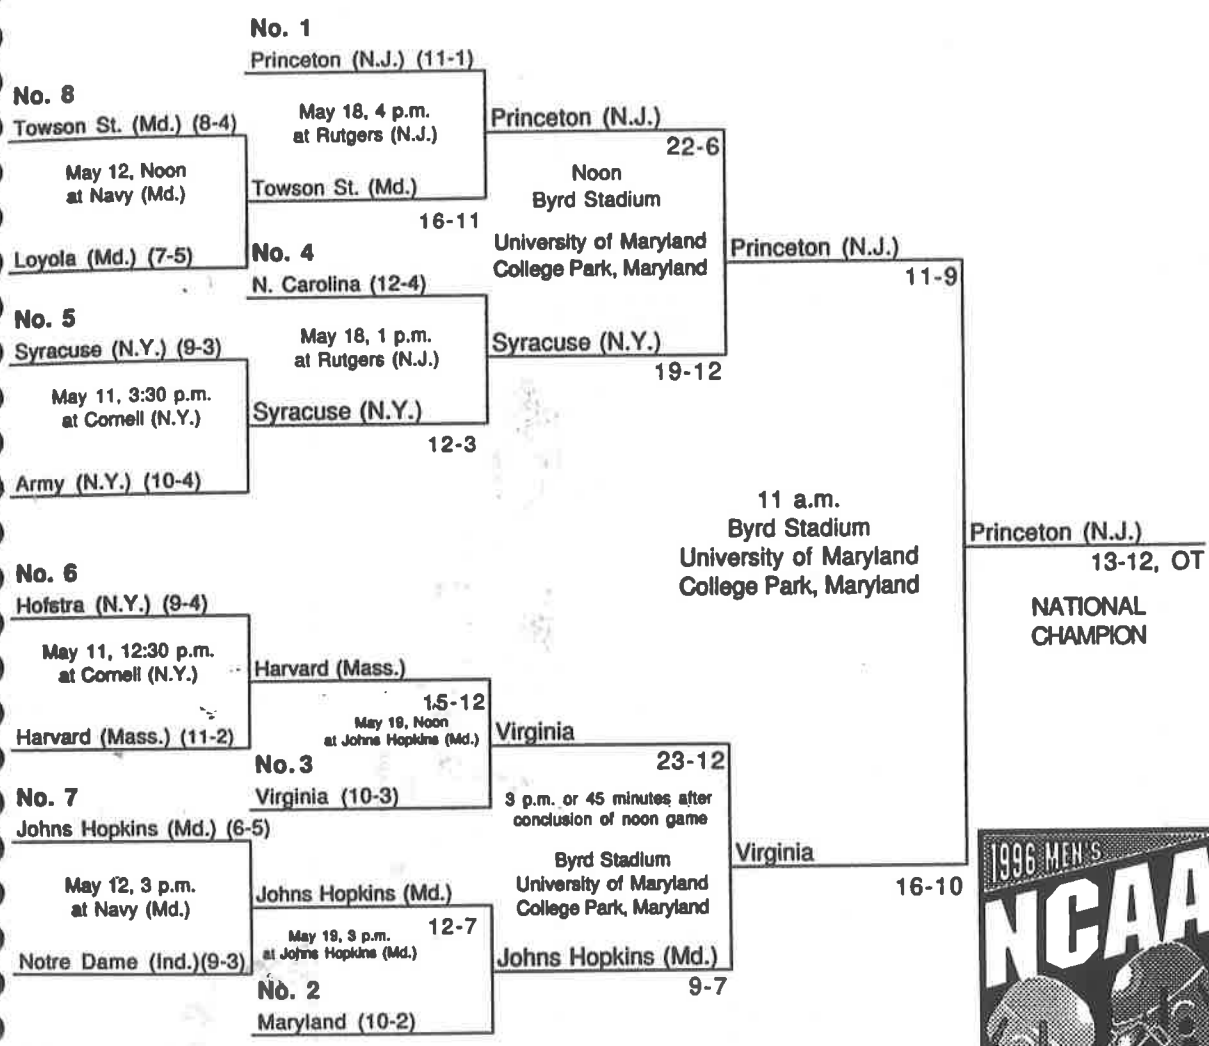

# LACROSSE CHAMPIONSHIP

**\*FIRST ROUND**  
Saturday, May 11  
or Sunday, May 12

**\*\*QUARTERFINALS**  
Saturday, May 18  
or Sunday, May 19

**SEMIFINALS**  
Saturday, May 25

**FINAL**  
Monday, May 27

\* First-round double-headers will be played at Cornell University (May 11) and the U.S. Naval Academy (May 12).  
\*\* Quarterfinal double-headers will be played at Rutgers University, New Brunswick, (May 18) and Johns Hopkins University (May 19).