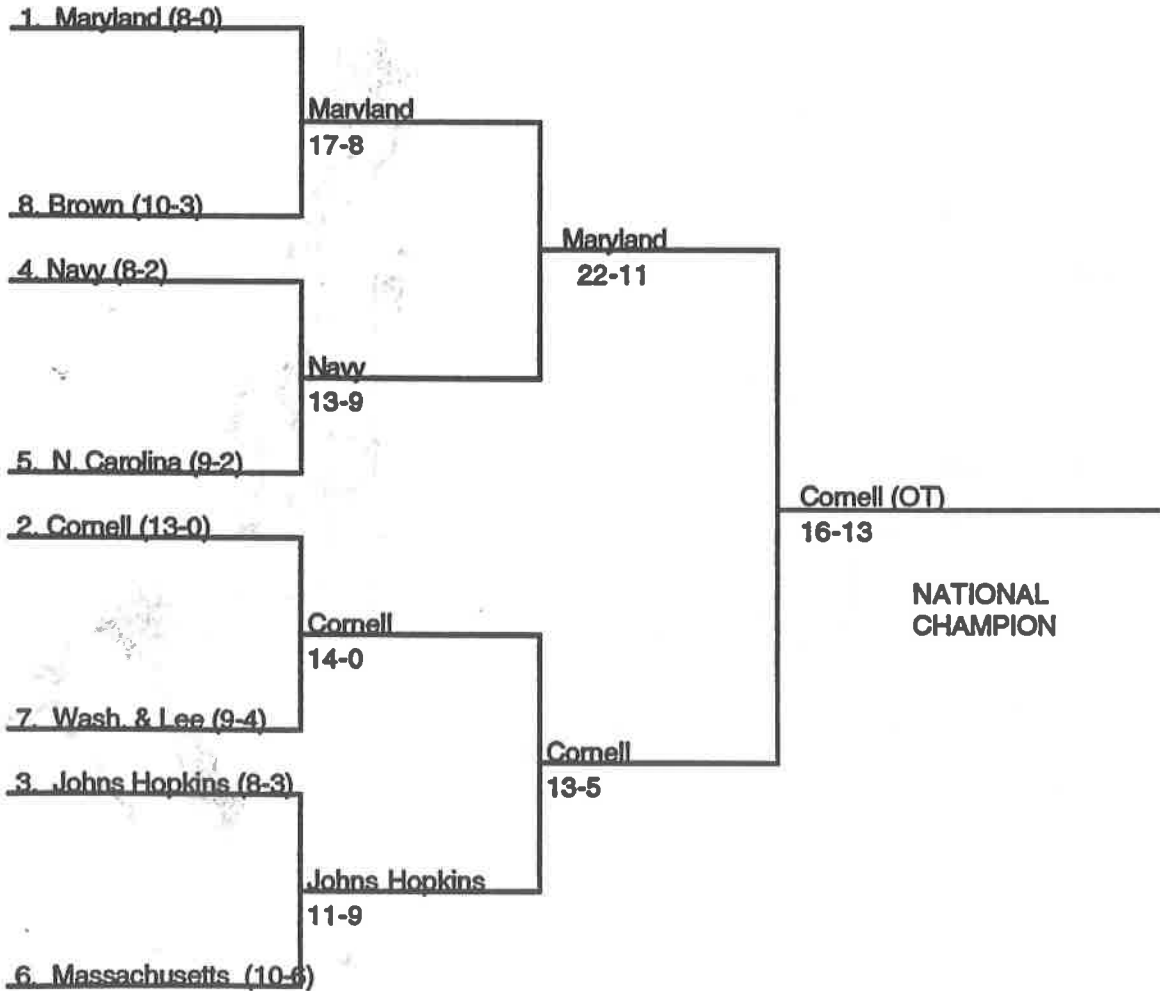

# LACROSSE CHAMPIONSHIP

First Round

Semifinals

Championship

1975 National Collegiate Division I Men's