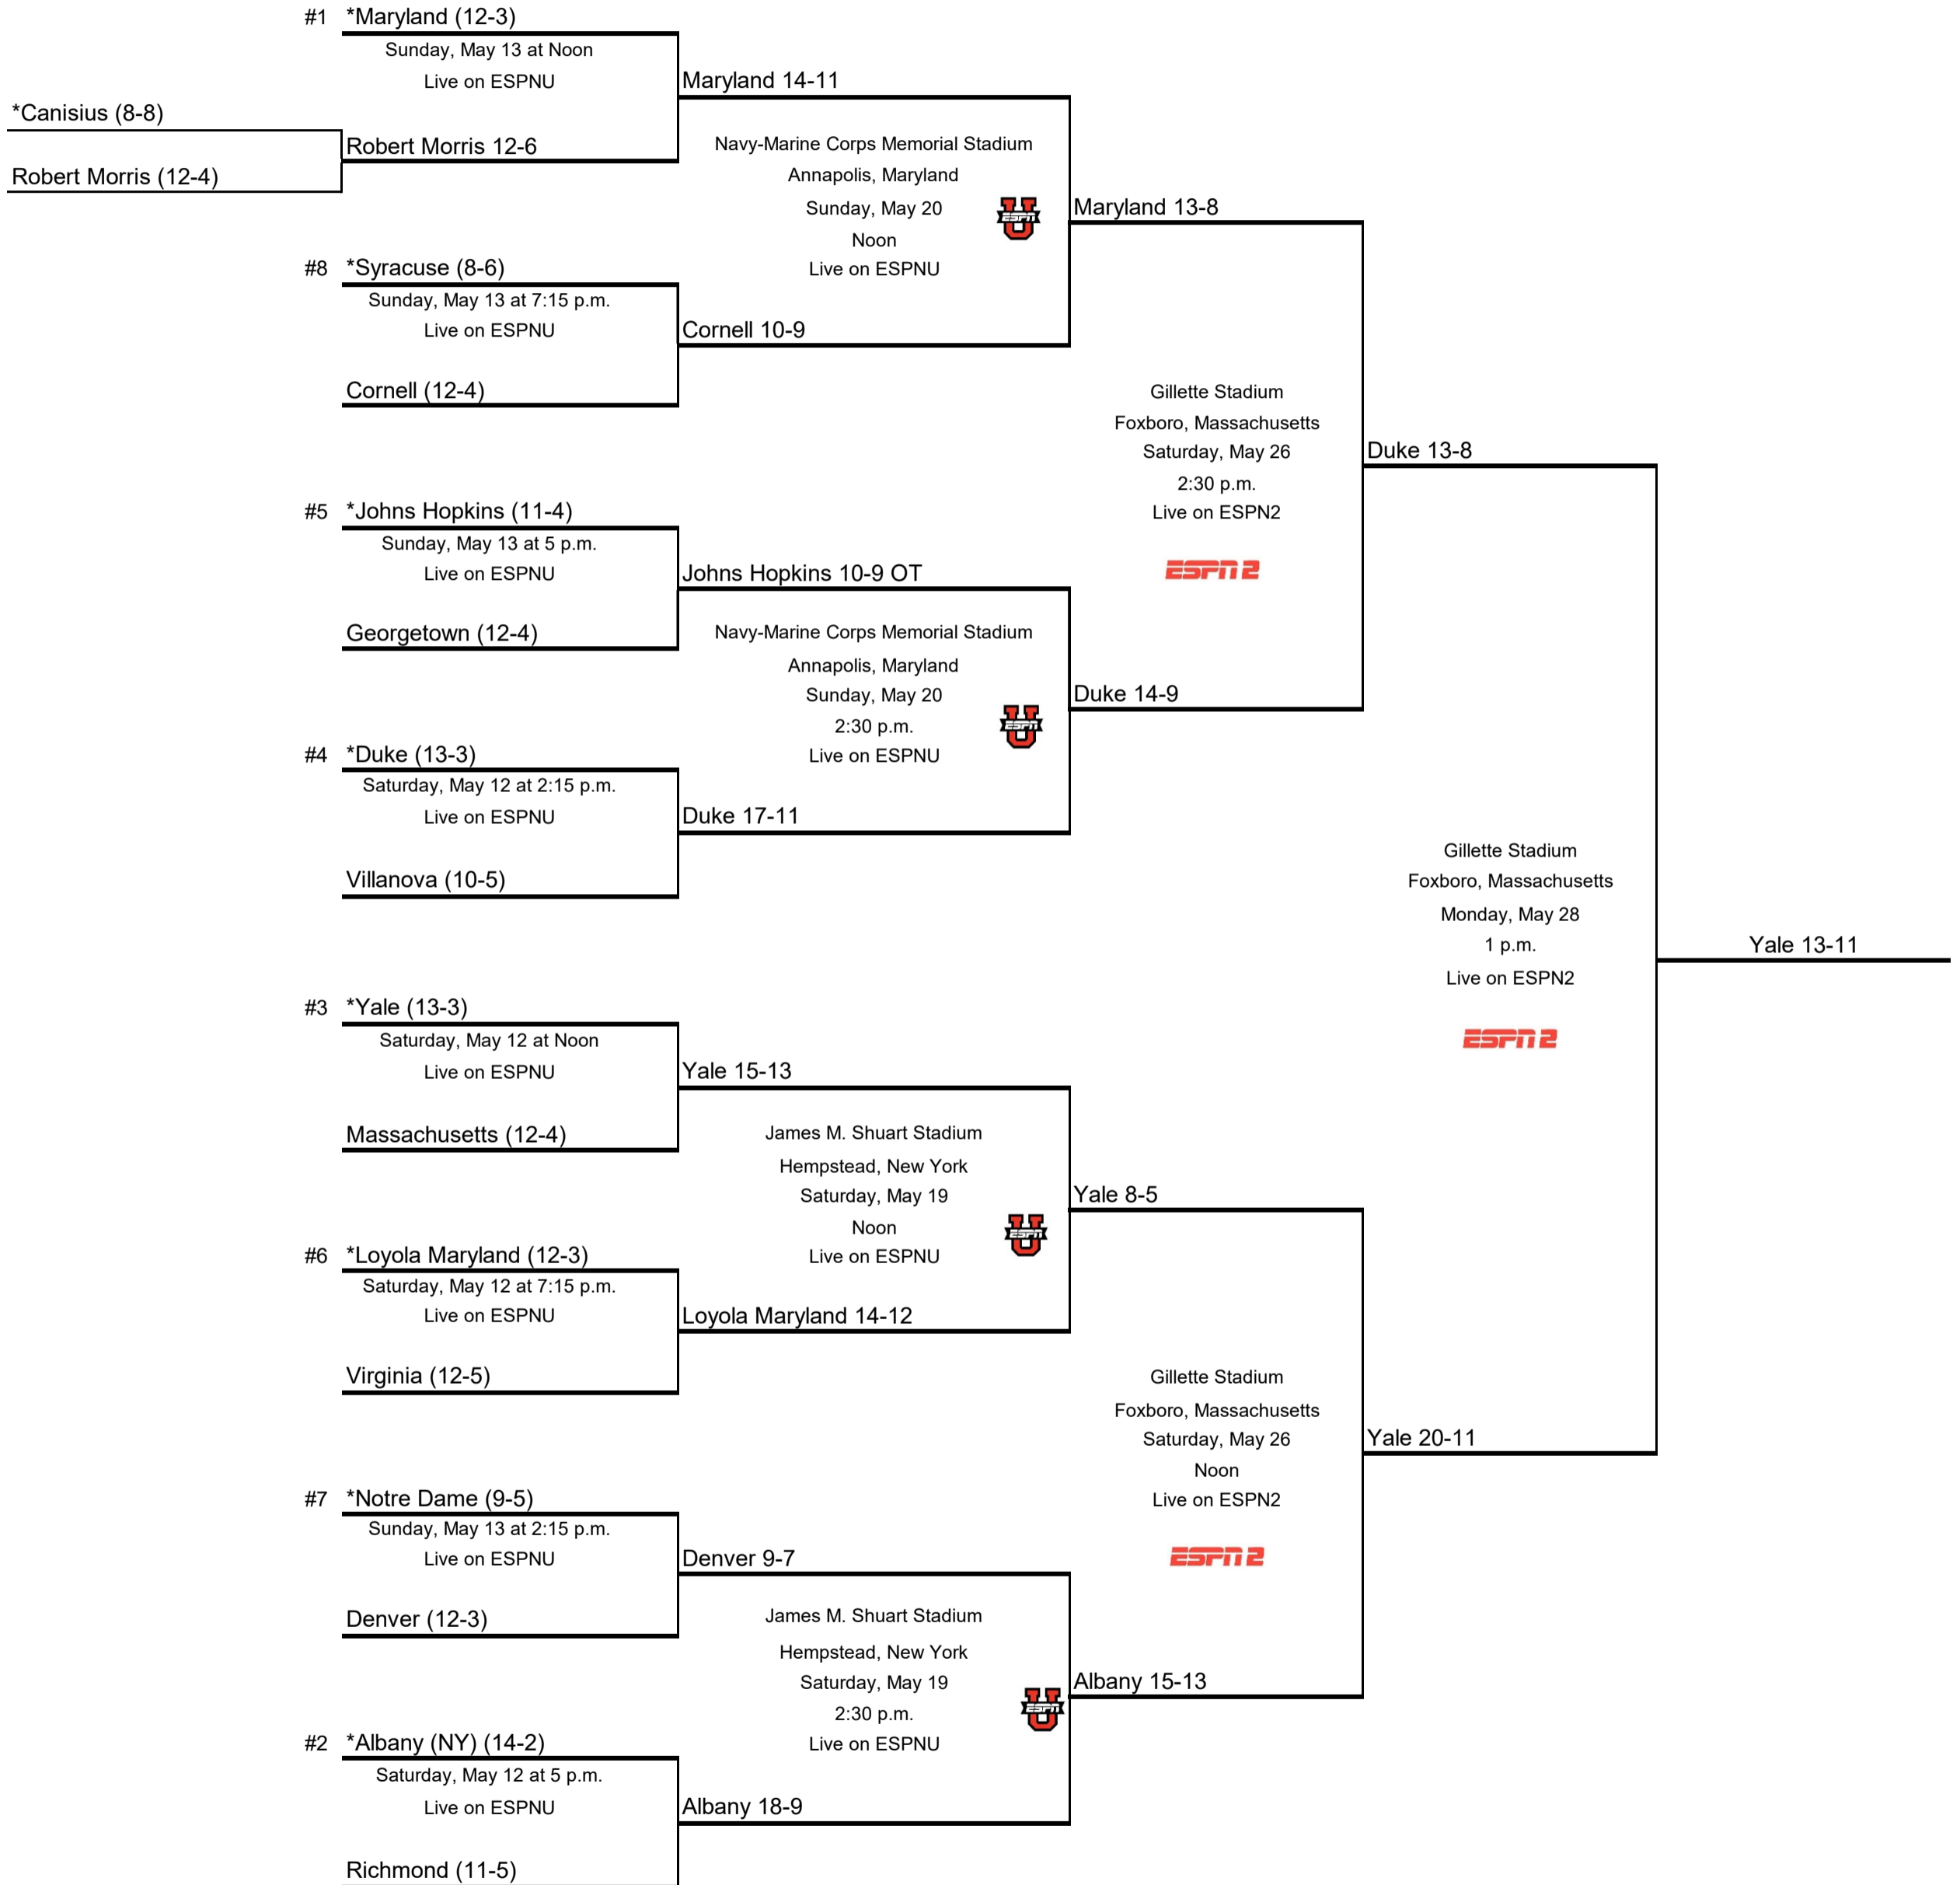

2018 NCAA Division I Men's LACROSSE CHAMPIONSHIP

Opening Round
Wednesday, May 9

First Round
Saturday, May 12
Sunday, May 13

Quarterfinals
Saturday, May 19
Sunday, May 20

Semifinals
Saturday, May 26

Final
Monday, May 28

*Denotes host institution.

All times are Eastern and are subject to change due to television scheduling.

© 2018 National Collegiate Athletic Association. No commercial use without the NCAA's written permission. The NCAA opposes all forms of sports wagering.