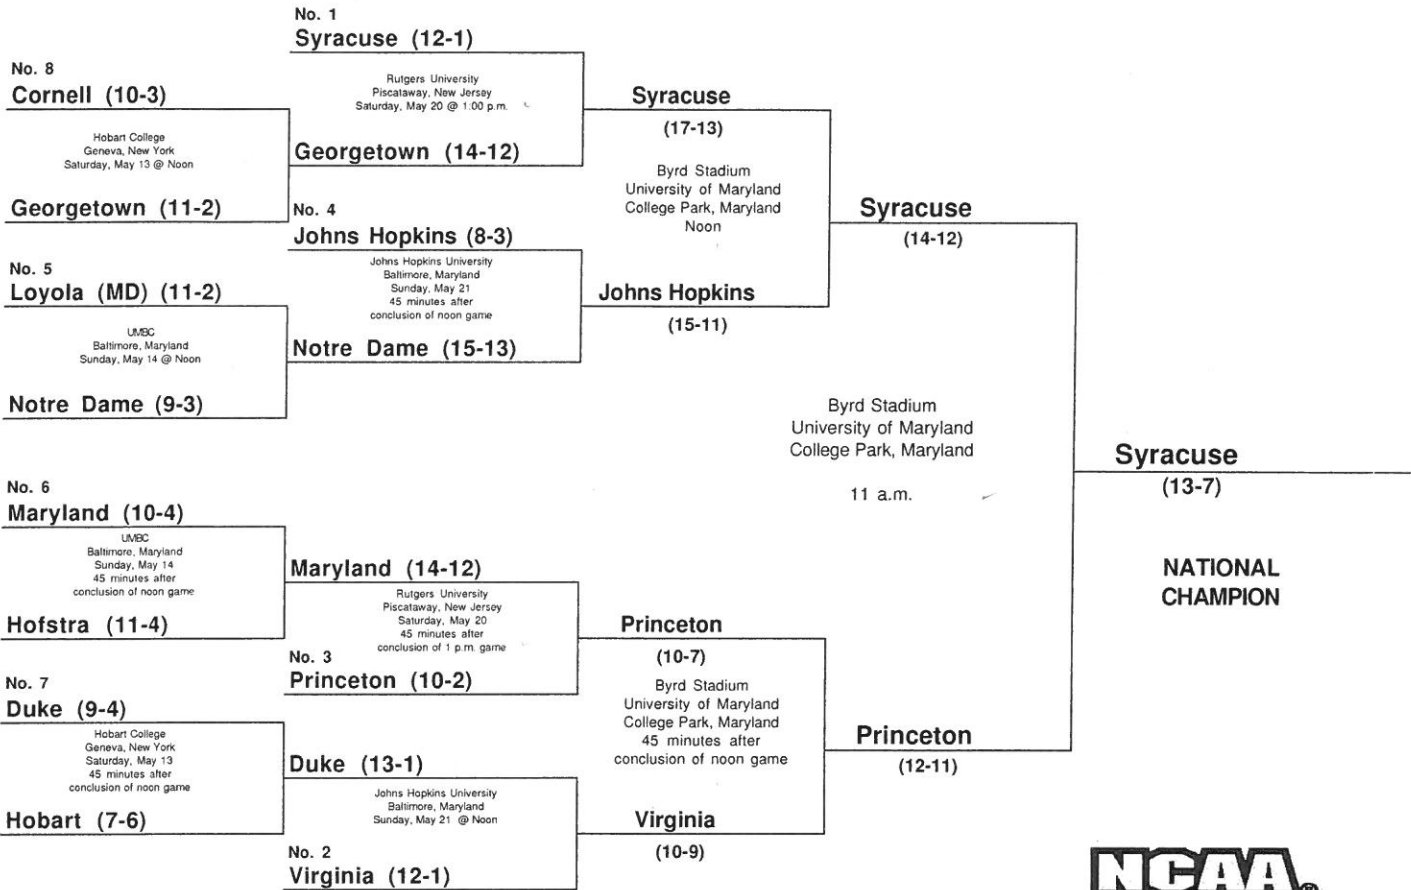

2000 Division I Men's LACROSSE CHAMPIONSHIP

*FIRST ROUND
Saturday, May 13
or Sunday, May 14

**QUARTERFINALS
Saturday, May 20
or Sunday, May 21

SEMIFINALS
Saturday, May 27

FINAL
Monday, May 29

* First-round double-headers will be played at Hobart College (May 13), and UMBC (May 14).

Quarterfinal double-headers will be played at Rutgers University (May 20), and

** Johns Hopkins University (May 21).

All times are Eastern.

NCAA/5/30/00/pjw