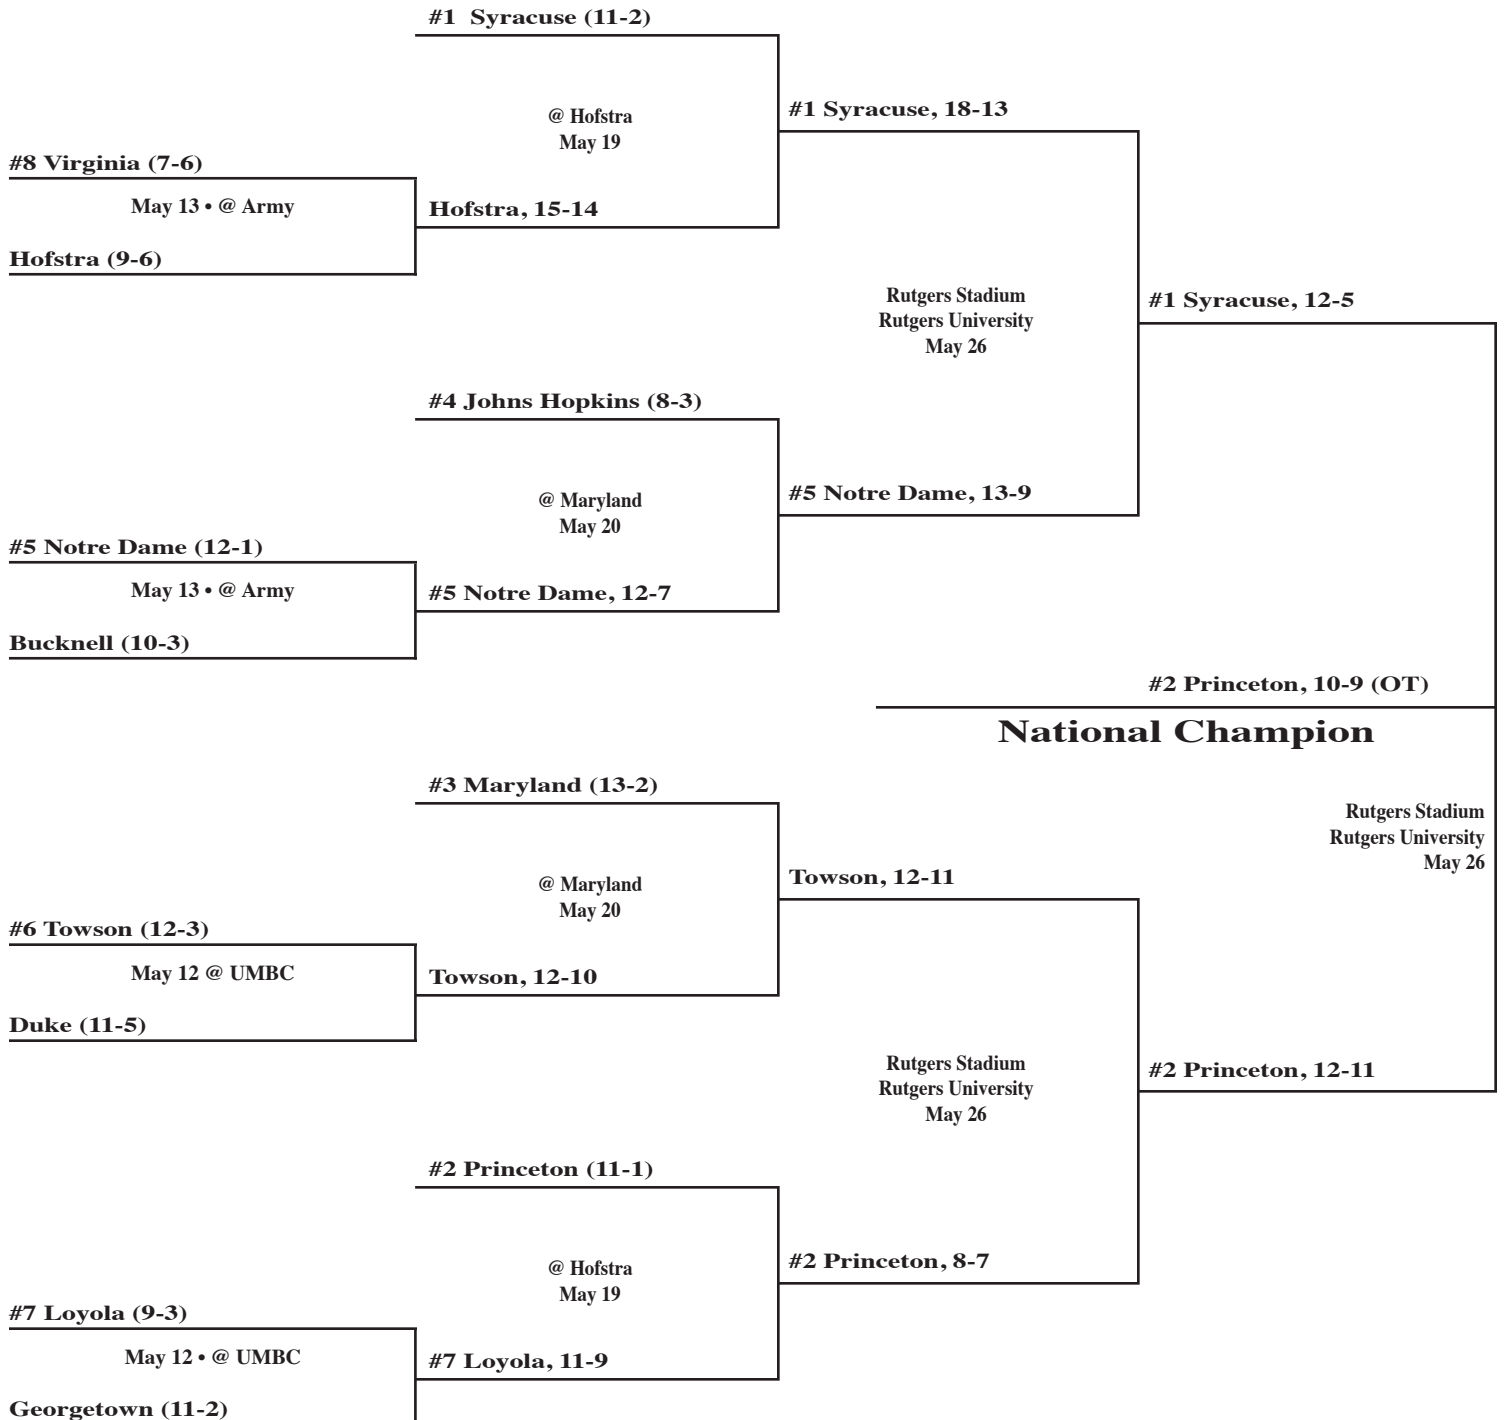

2001 Division I Men's LACROSSE CHAMPIONSHIP

FIRST ROUND

QUARTERFINALS

SEMIFINALS

FINALS