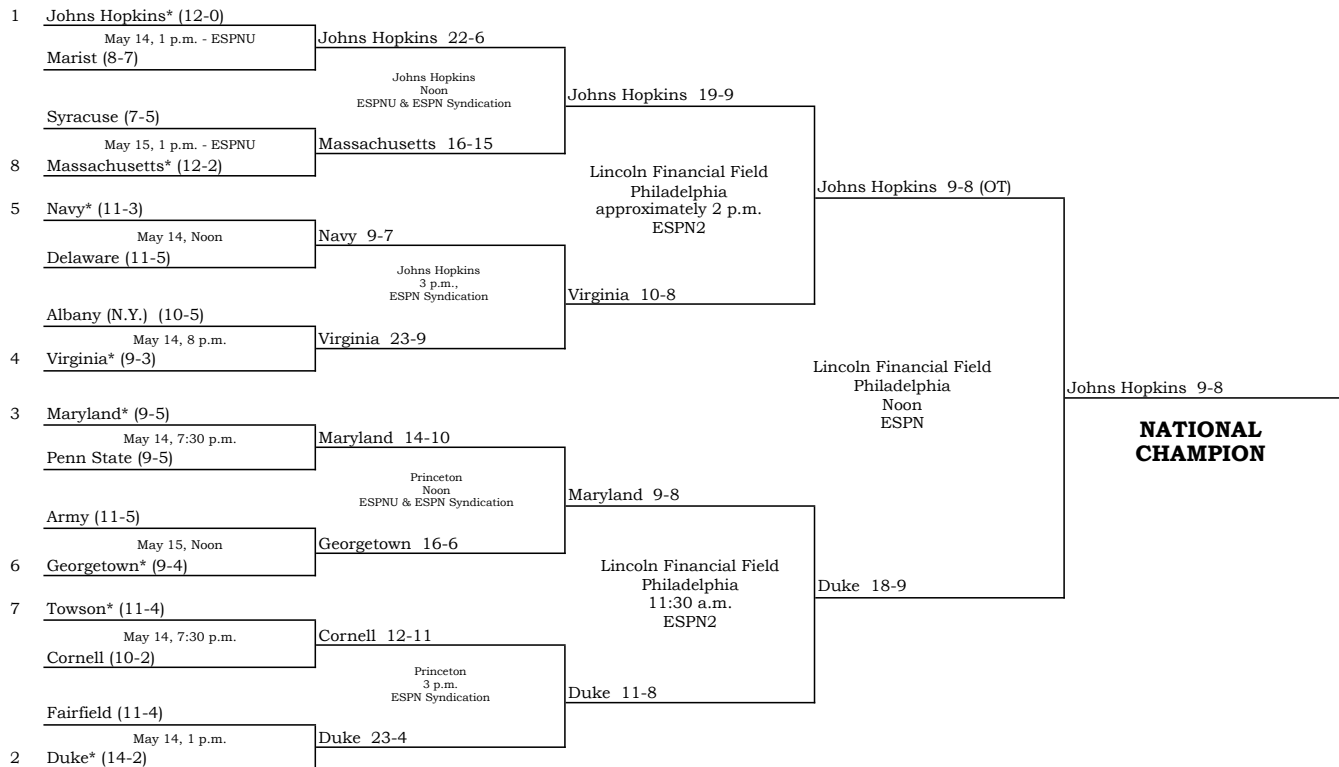

2005 Division I Men's LACROSSE CHAMPIONSHIP

*FIRST-ROUND

**QUARTERFINALS

SEMIFINALS
Saturday, May 28

FINAL
Monday, May 30

**NATIONAL
CHAMPION**

*Eight first-round games played on campuses of participating institutions (May 14 or 15).

**Quarterfinal doubleheaders will be played at Johns Hopkins (May 21) and Princeton (May 22).

All times are Eastern and are subject to change due to television.