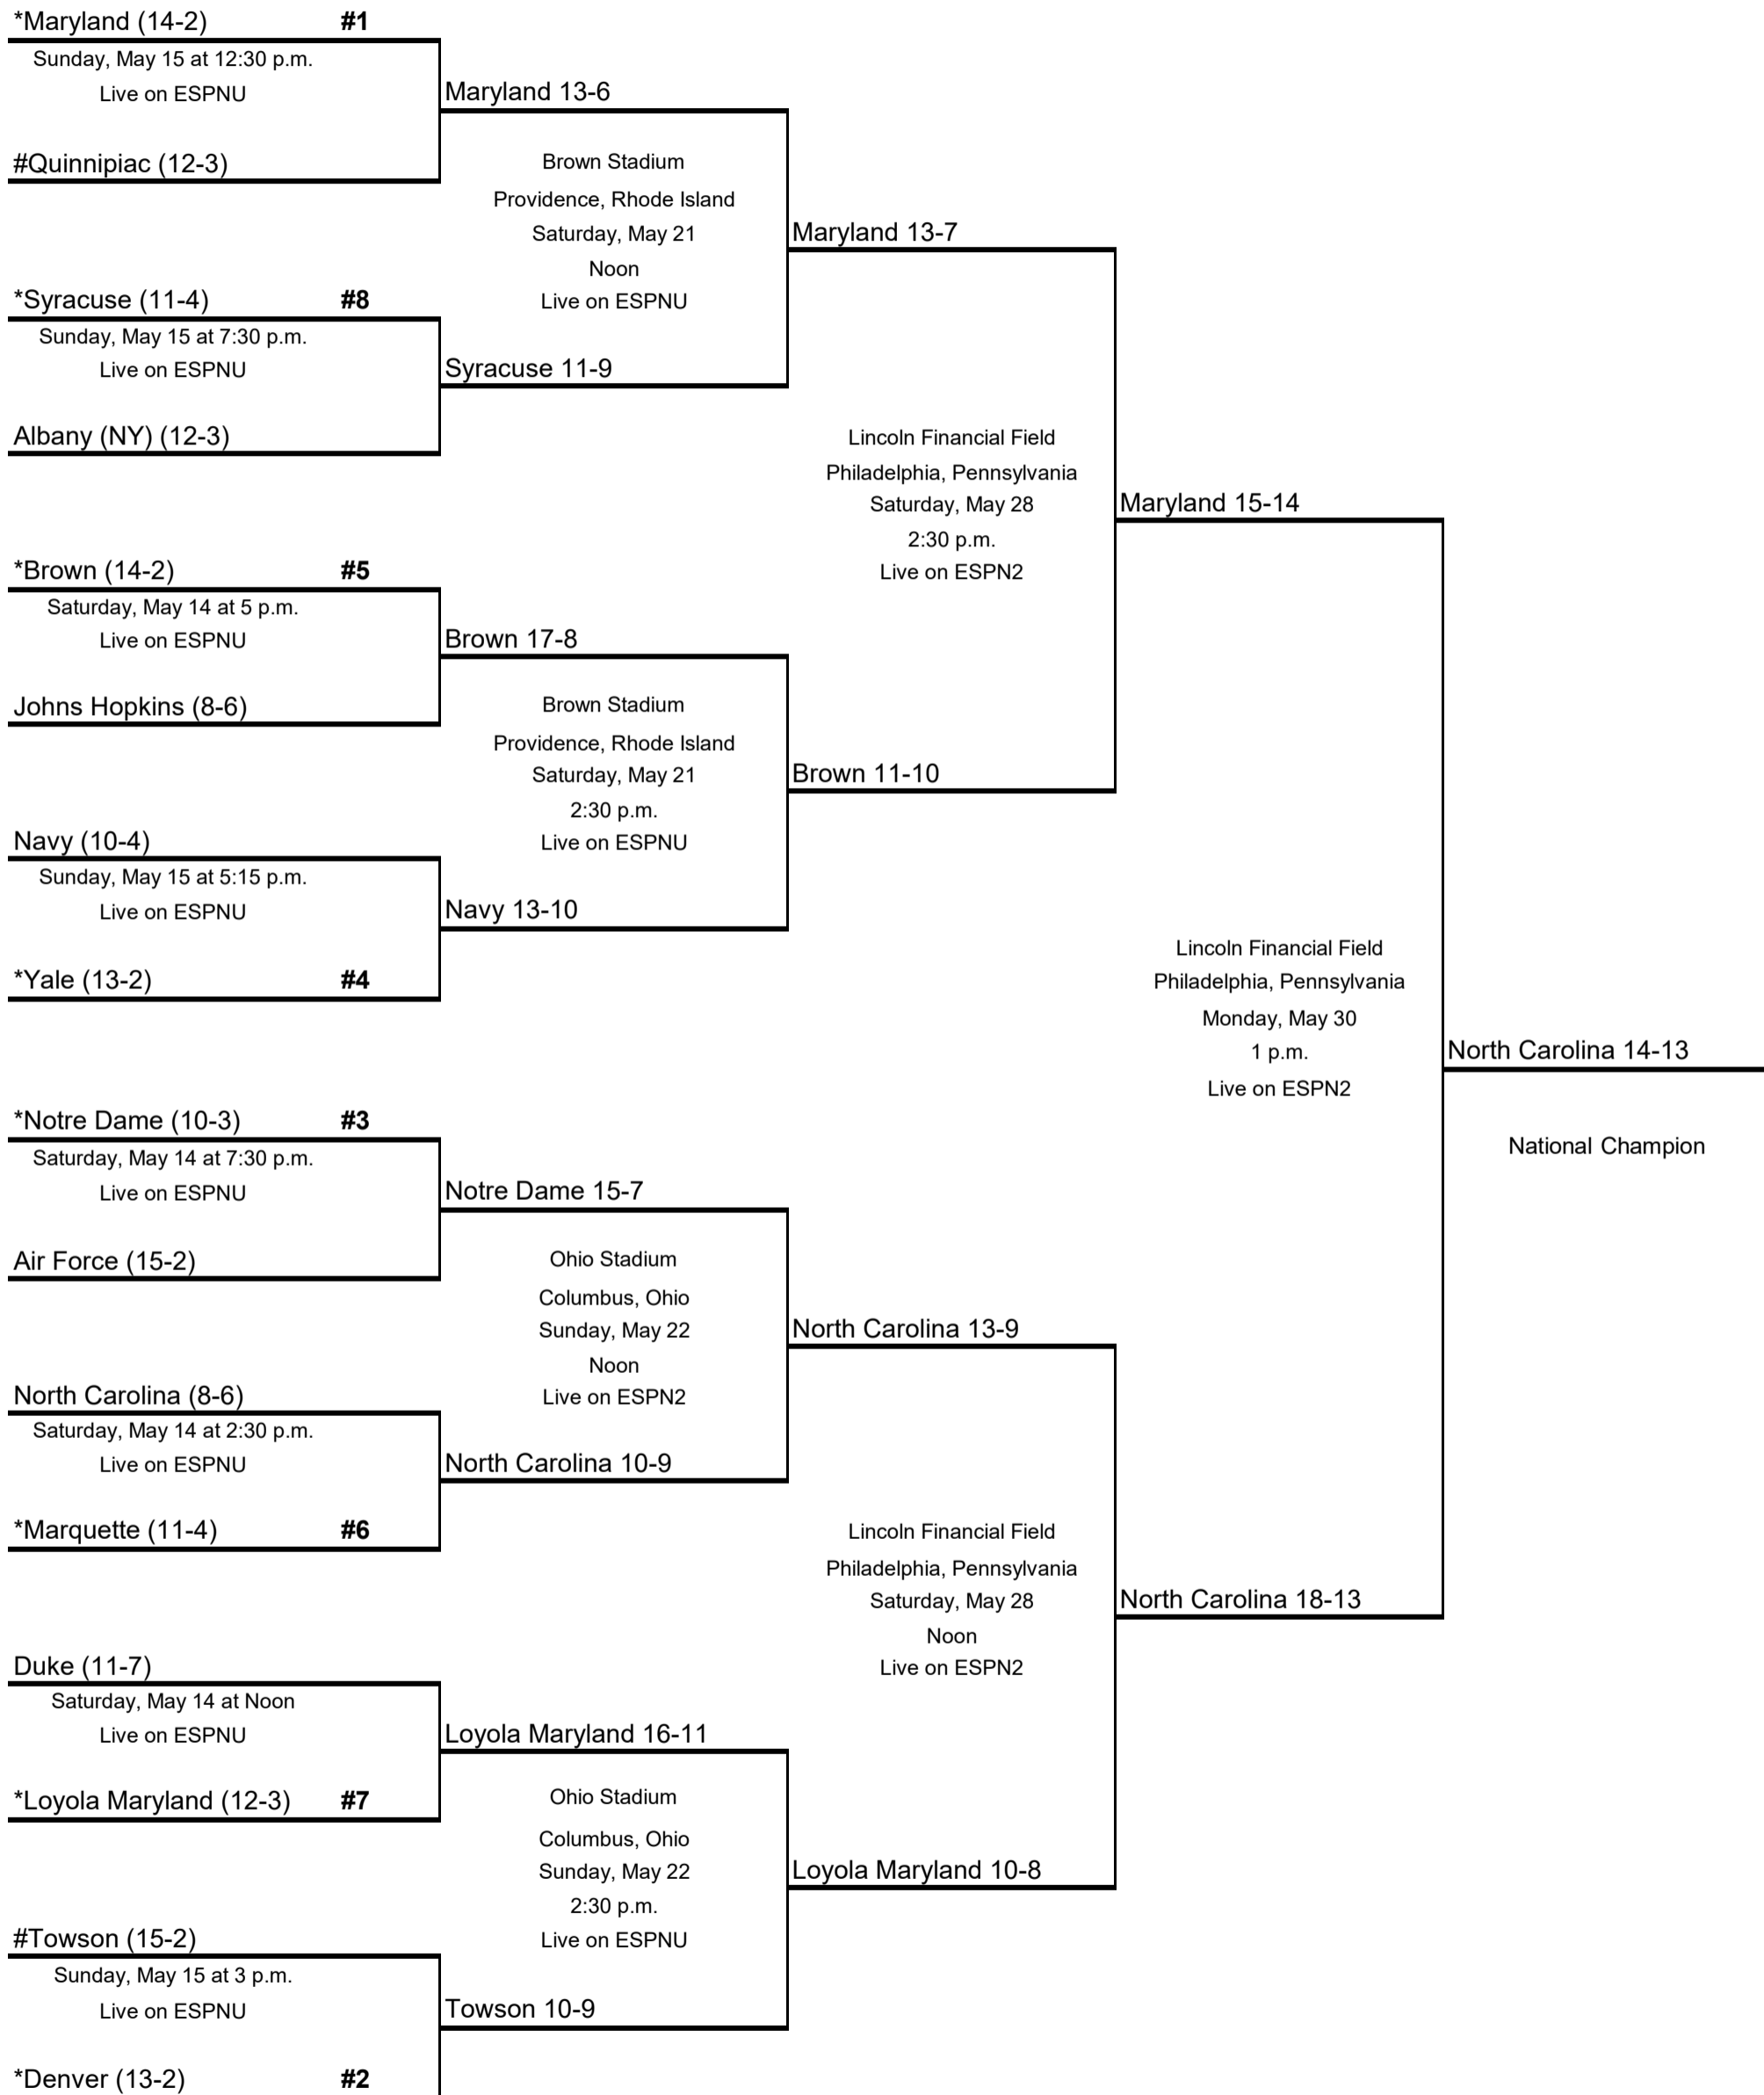

2016 NCAA Division I Men's LACROSSE CHAMPIONSHIP

*First Round
Saturday, May 14
Sunday, May 15

Quarterfinals
Saturday, May 21
Sunday, May 22

Semifinals
Saturday, May 28

Final
Monday, May 30

*Host institution.

#Two preliminary games played on campuses of participating institutions on Wednesday, May 11, *Quinnipiac (11-3) vs. Hartford (11-6) and *Towson (14-2) vs. Hobart (10-6).
Eight first-round games played on campuses of participating institutions.

All times are Eastern and are subject to change due to television scheduling.