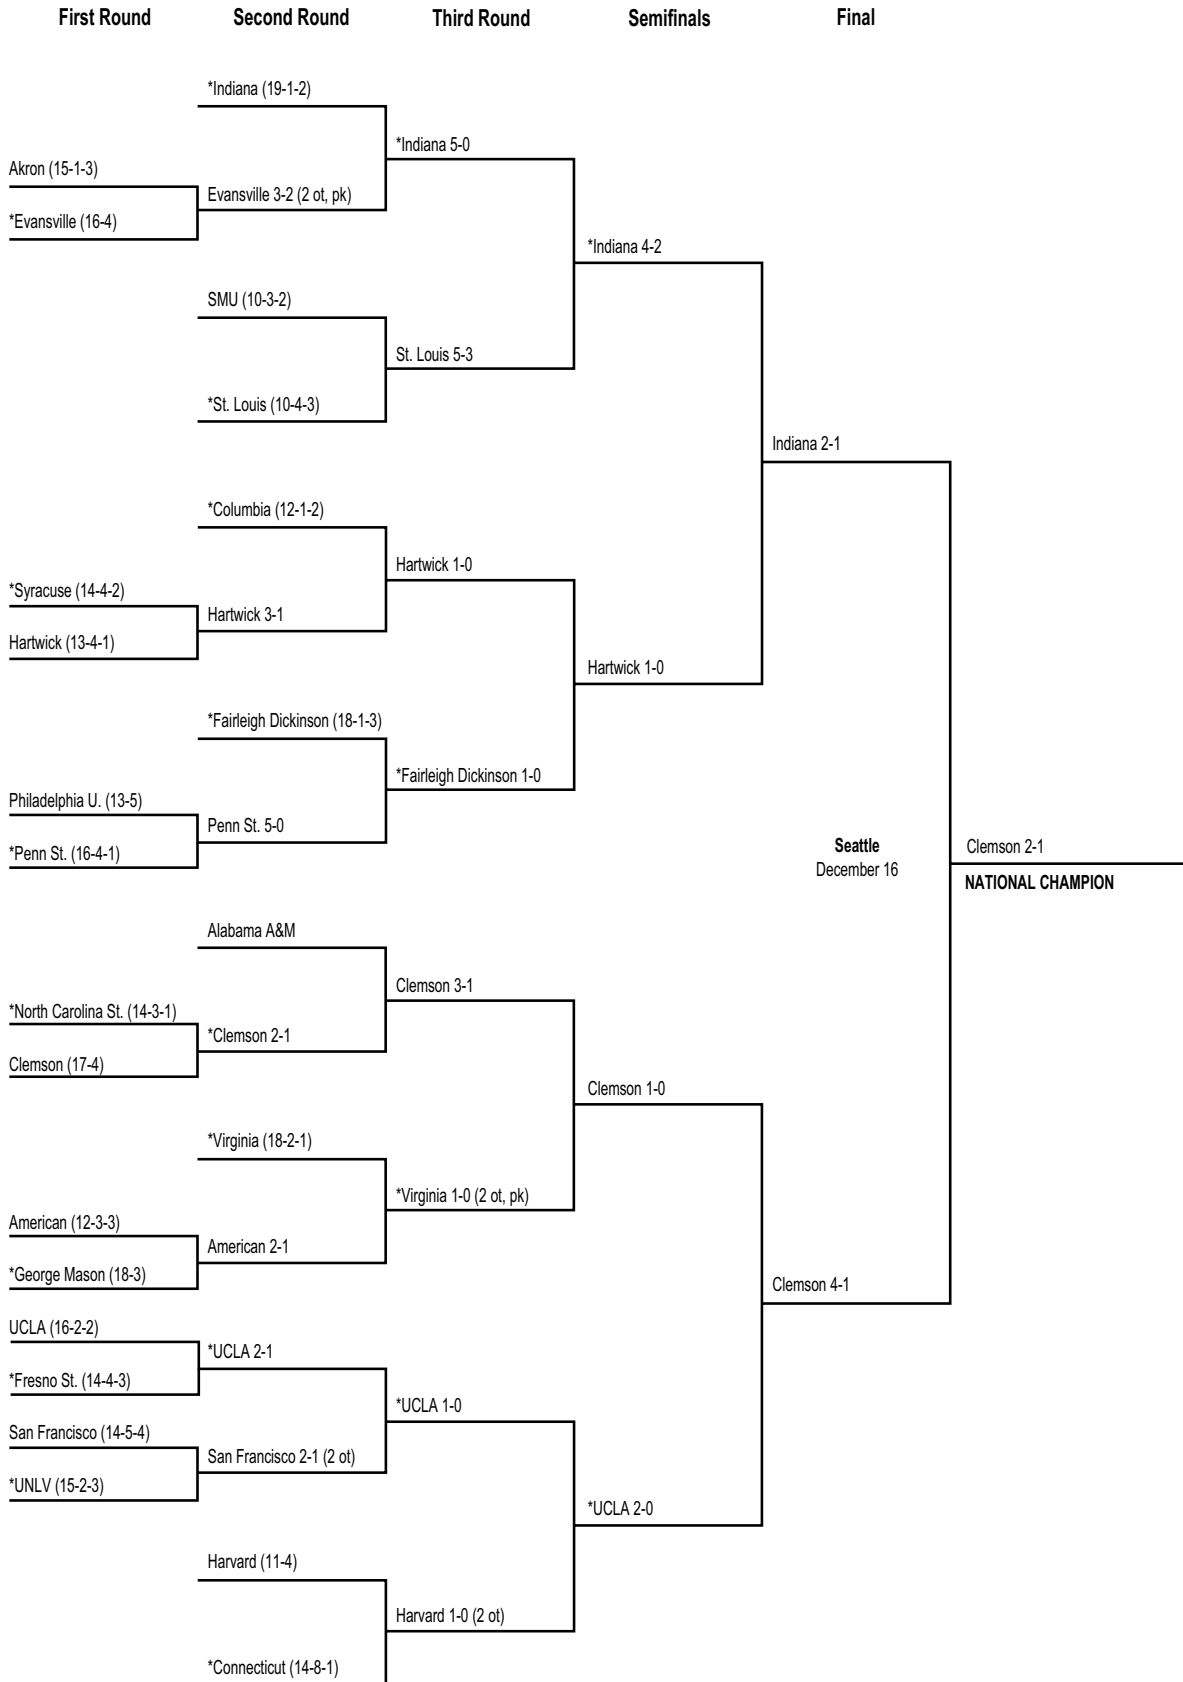

1984 Division I Men's Championship Bracket

*Host institution.