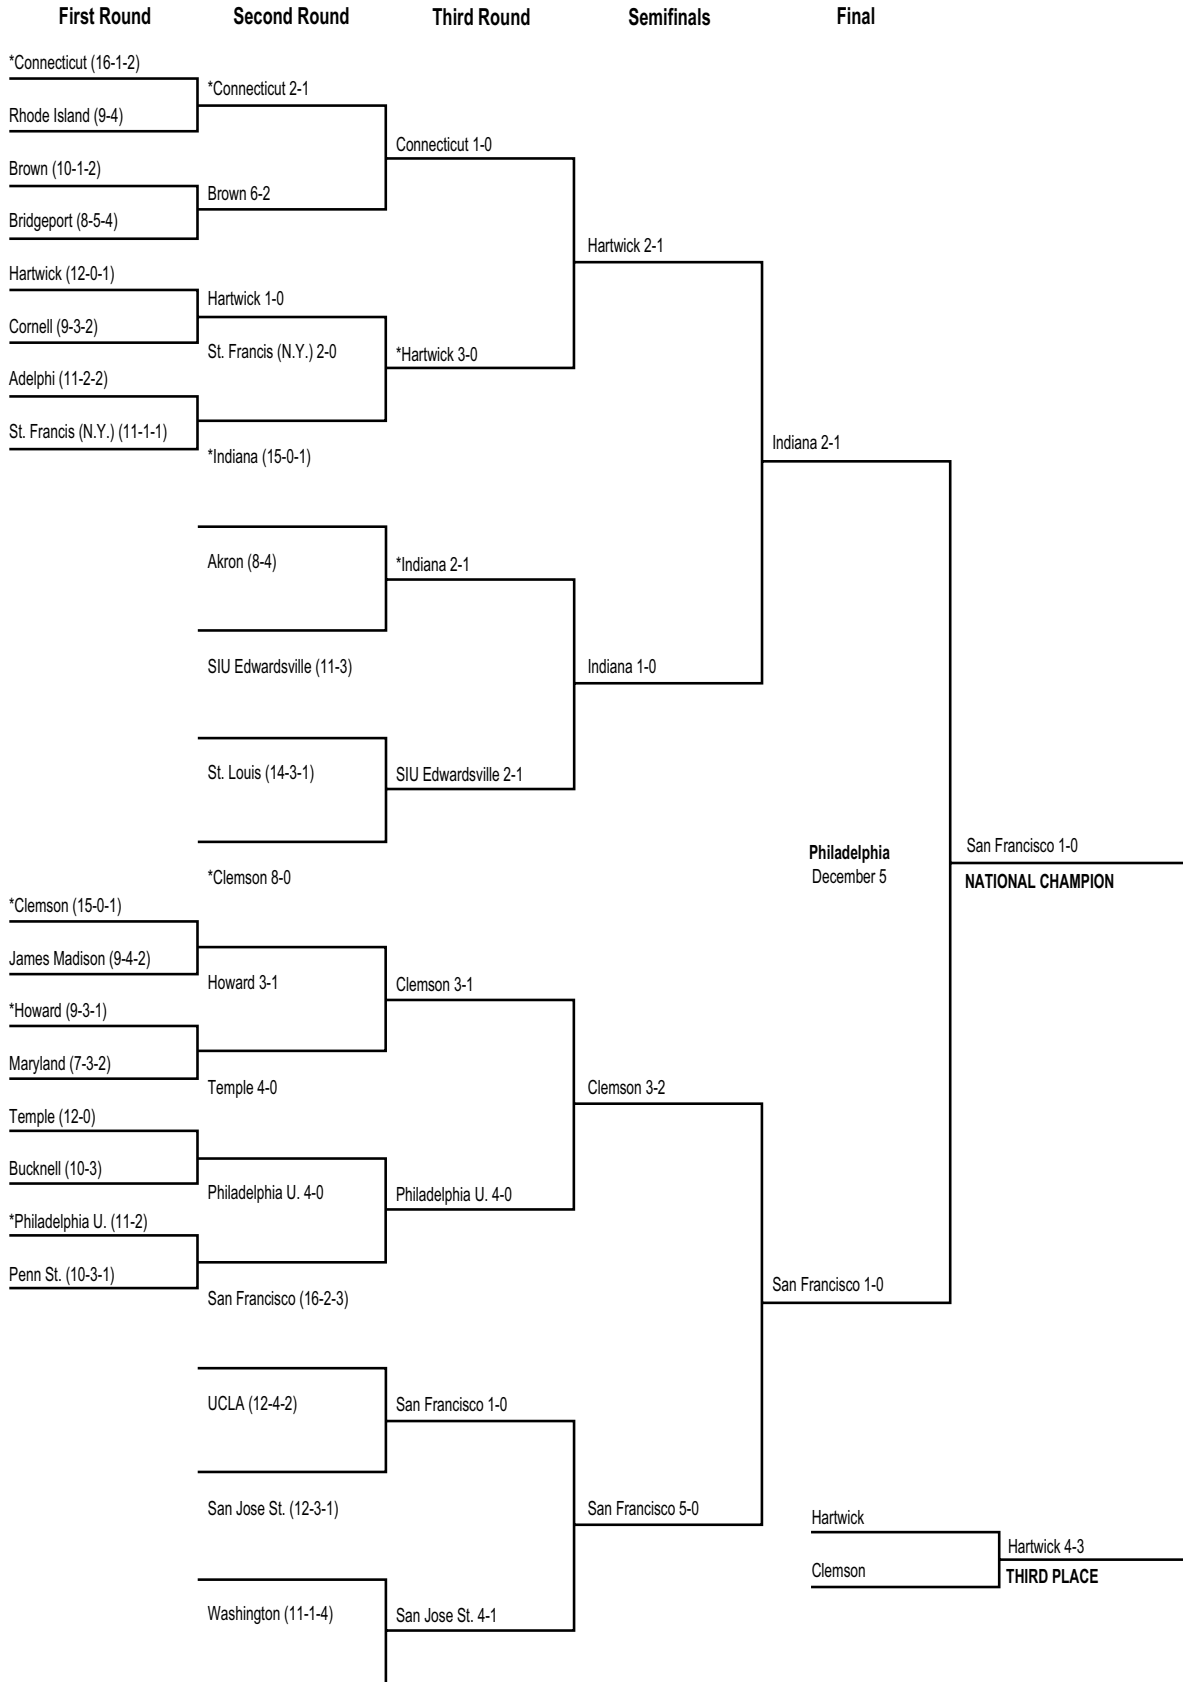

1976 Division I Men's Championship Bracket

*Host institution.