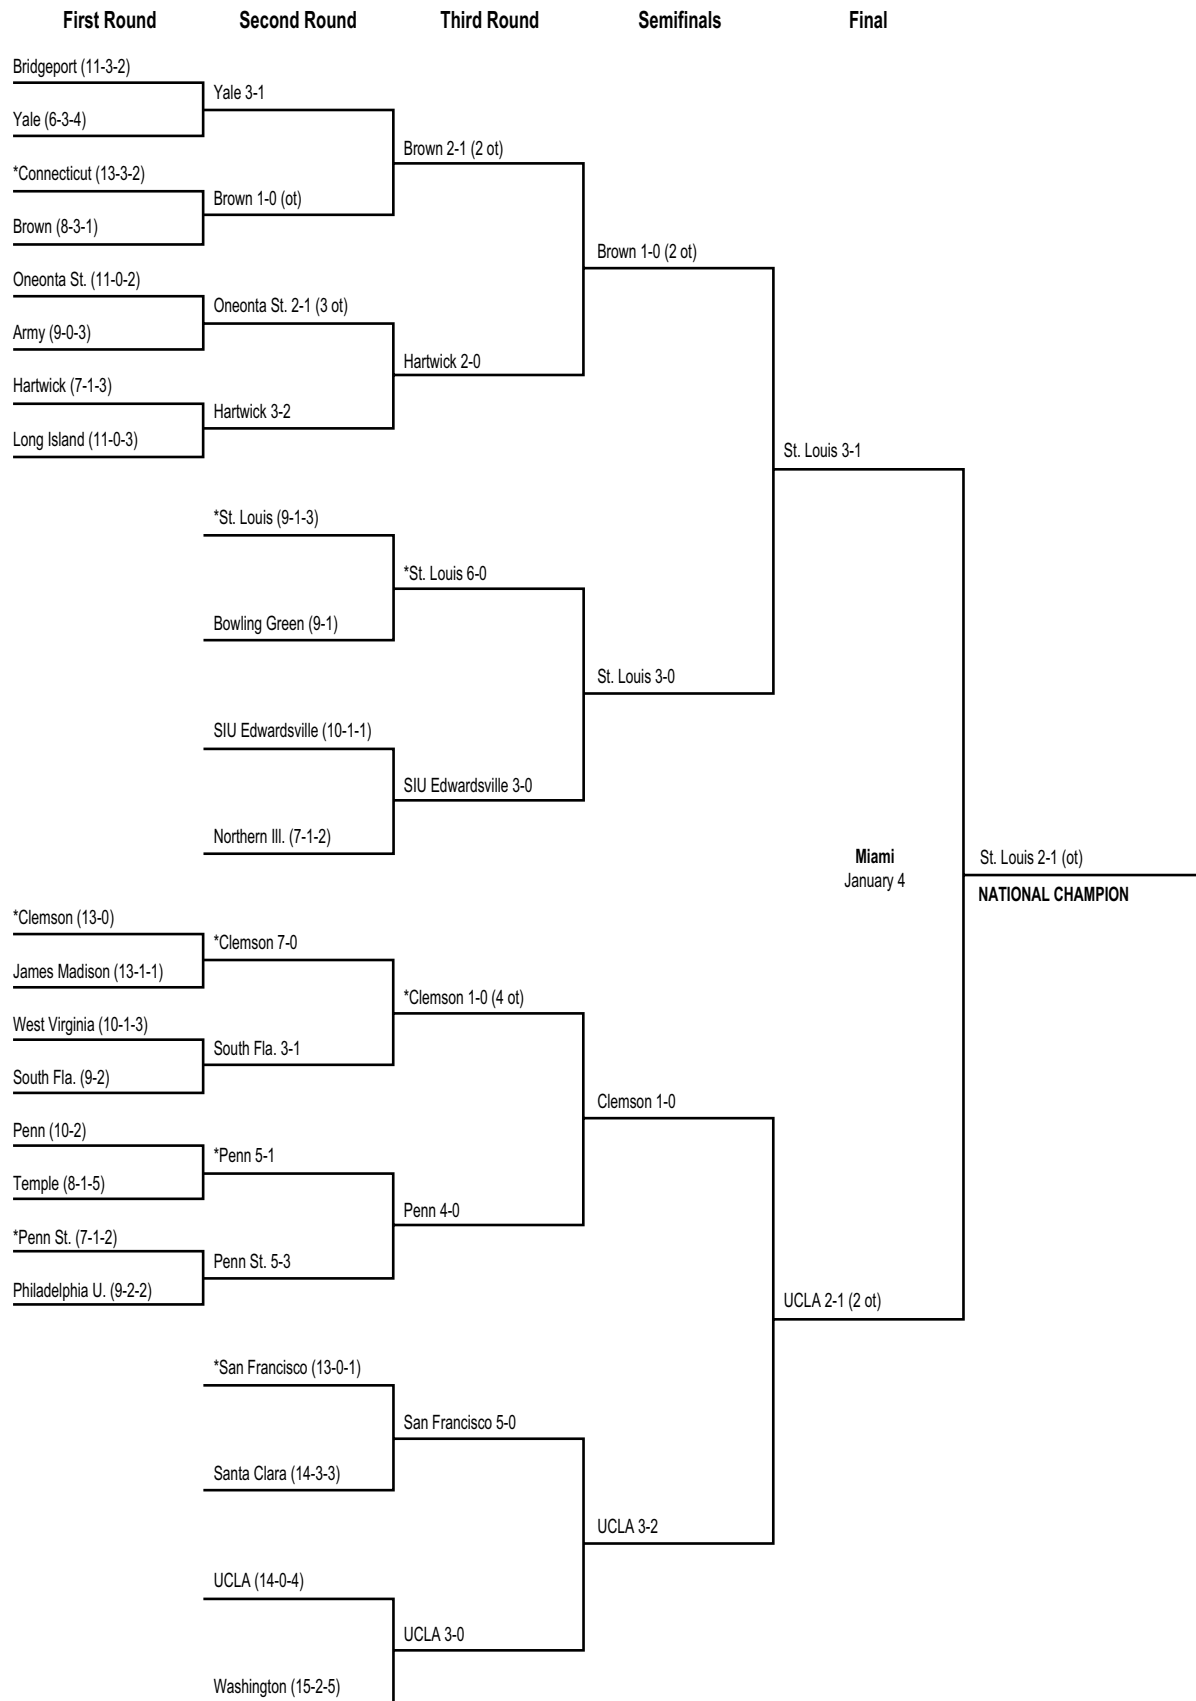

1973 Division I Men's Championship Bracket

*Host institution.