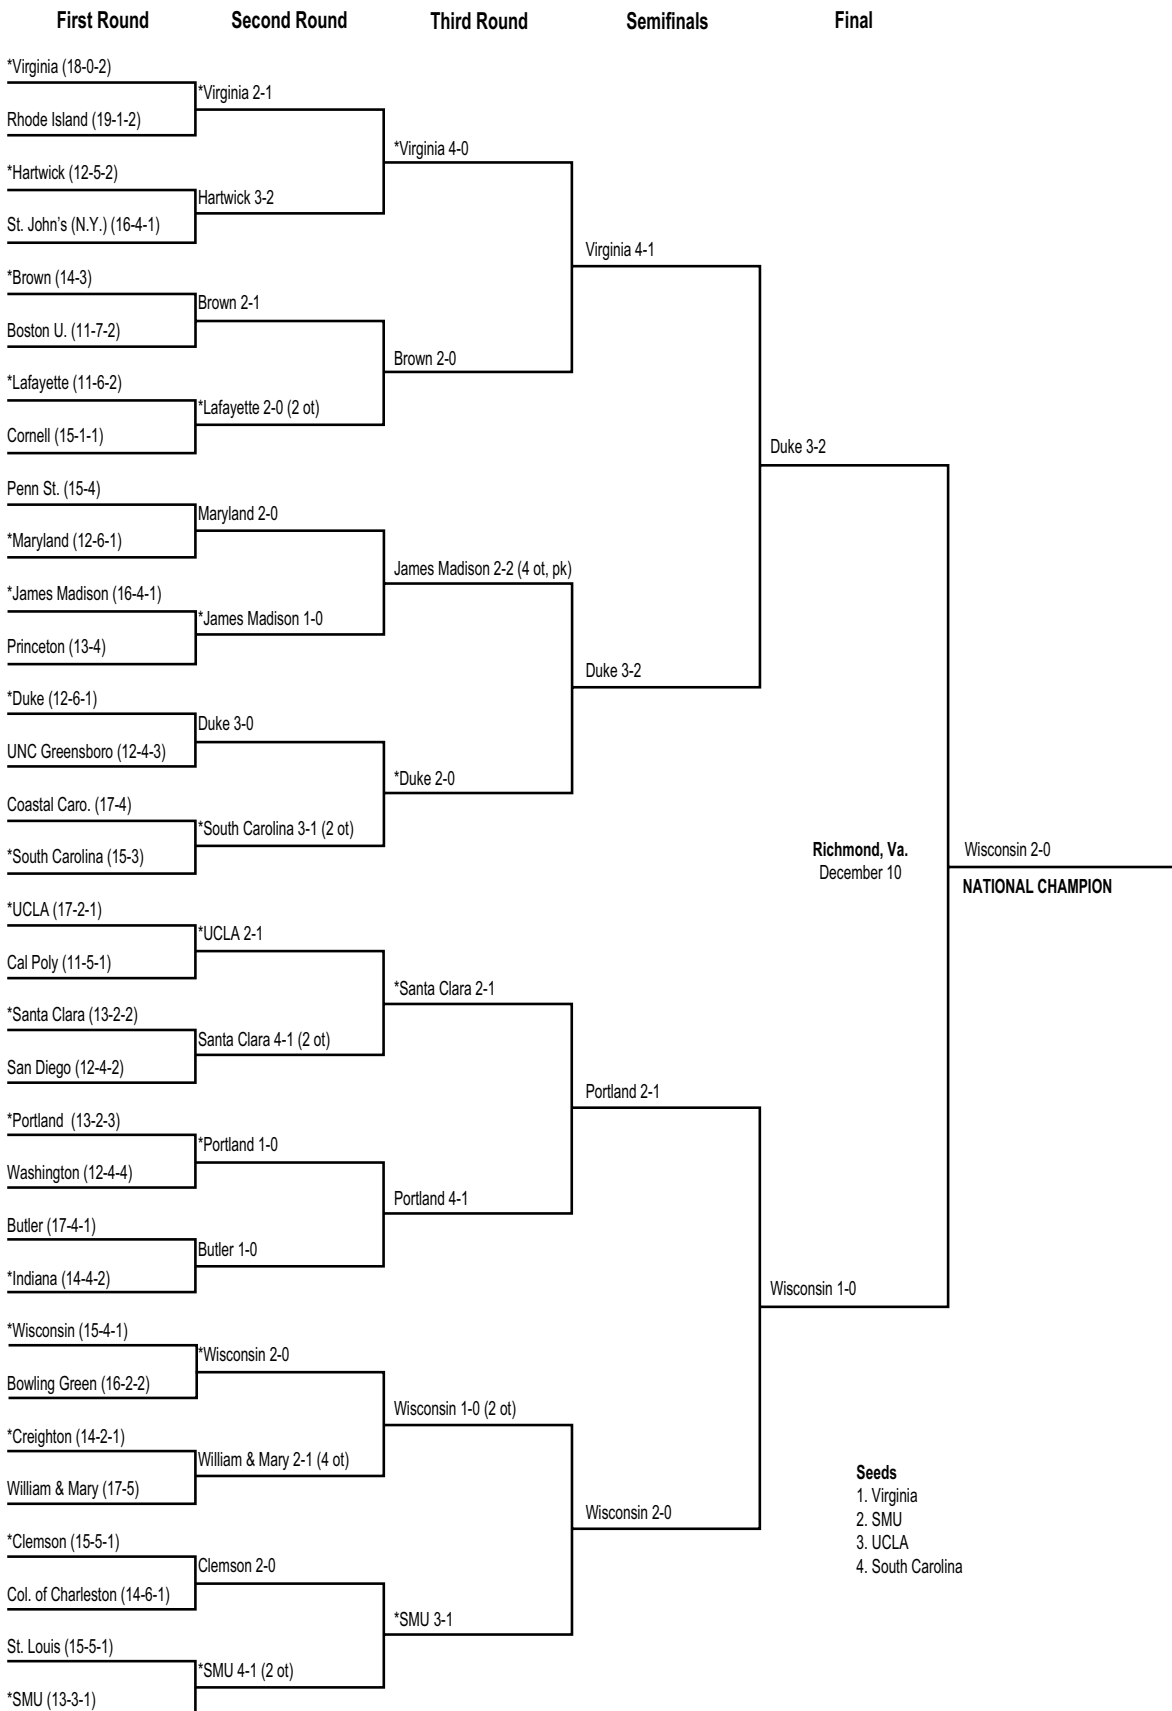

1995 Division I Men's Championship Bracket

*Host institution.