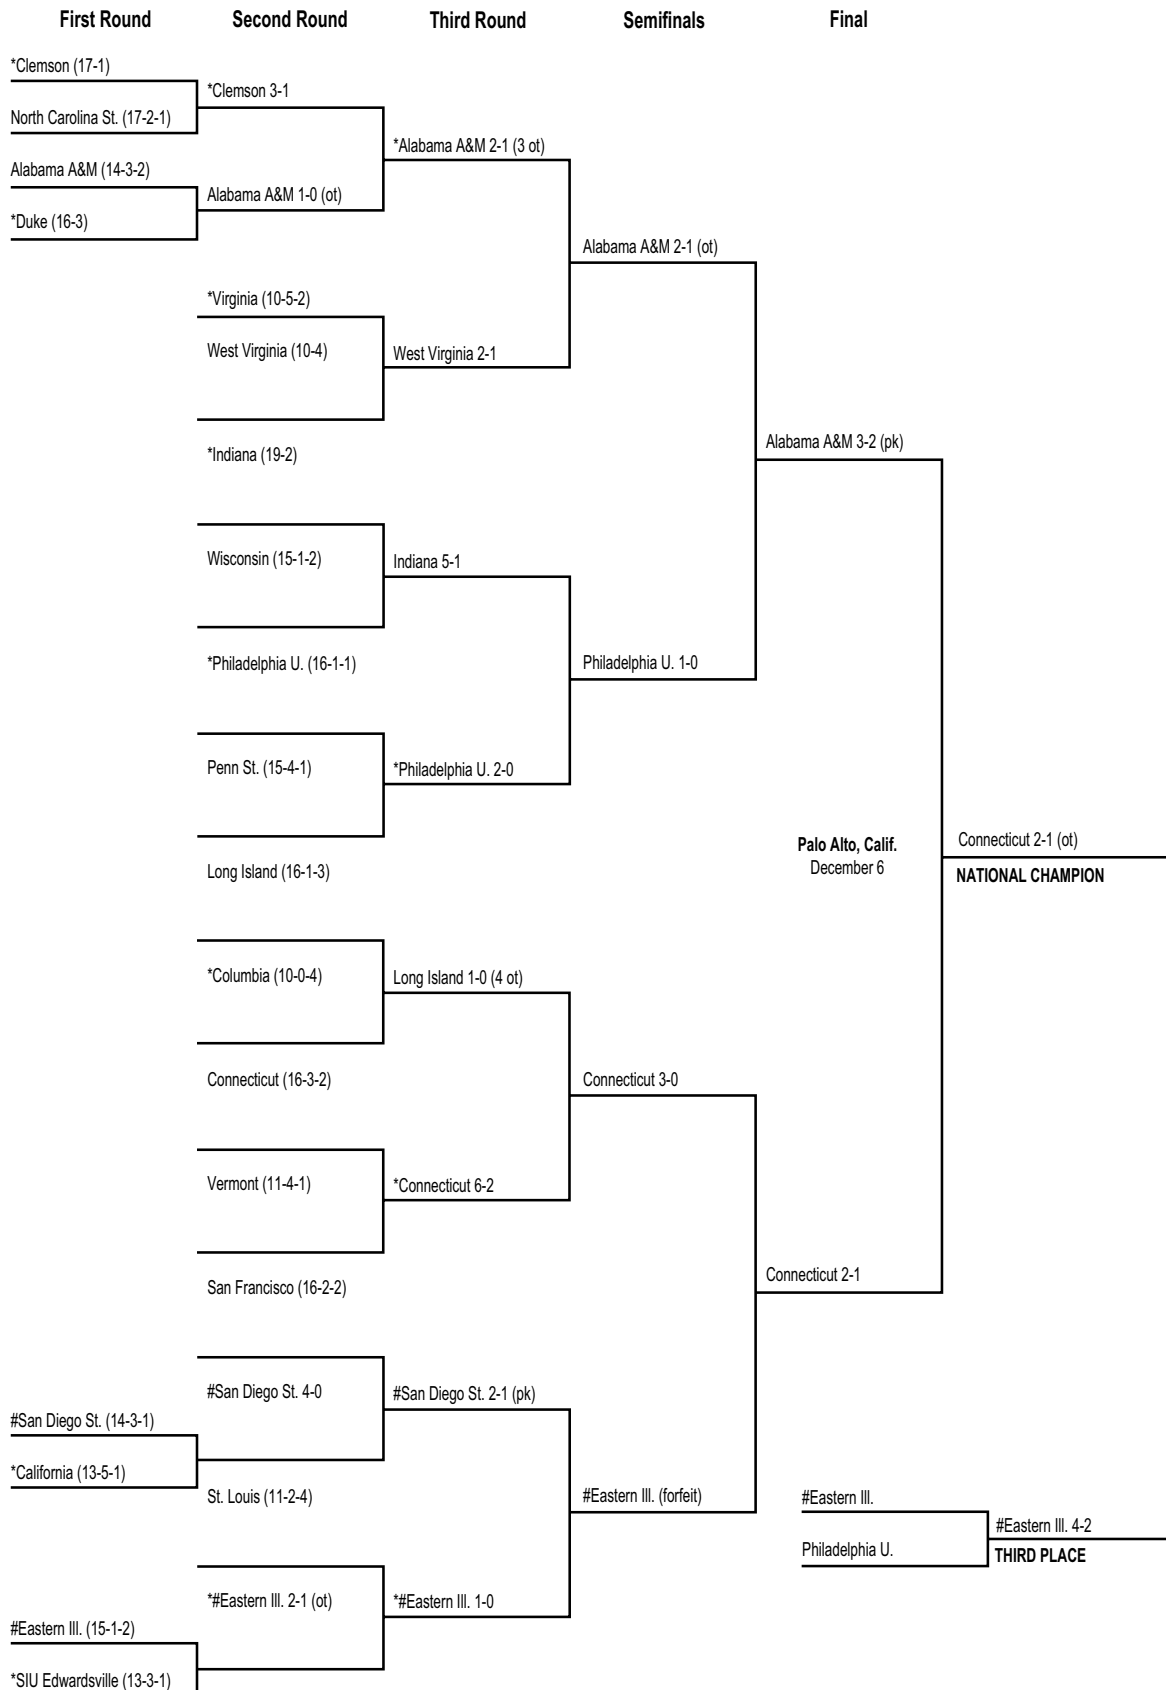

1981 Division I Men's Championship Bracket

*Host institution.

#San Diego St.'s and Eastern Ill.'s participation in the 1981 tournament was vacated.