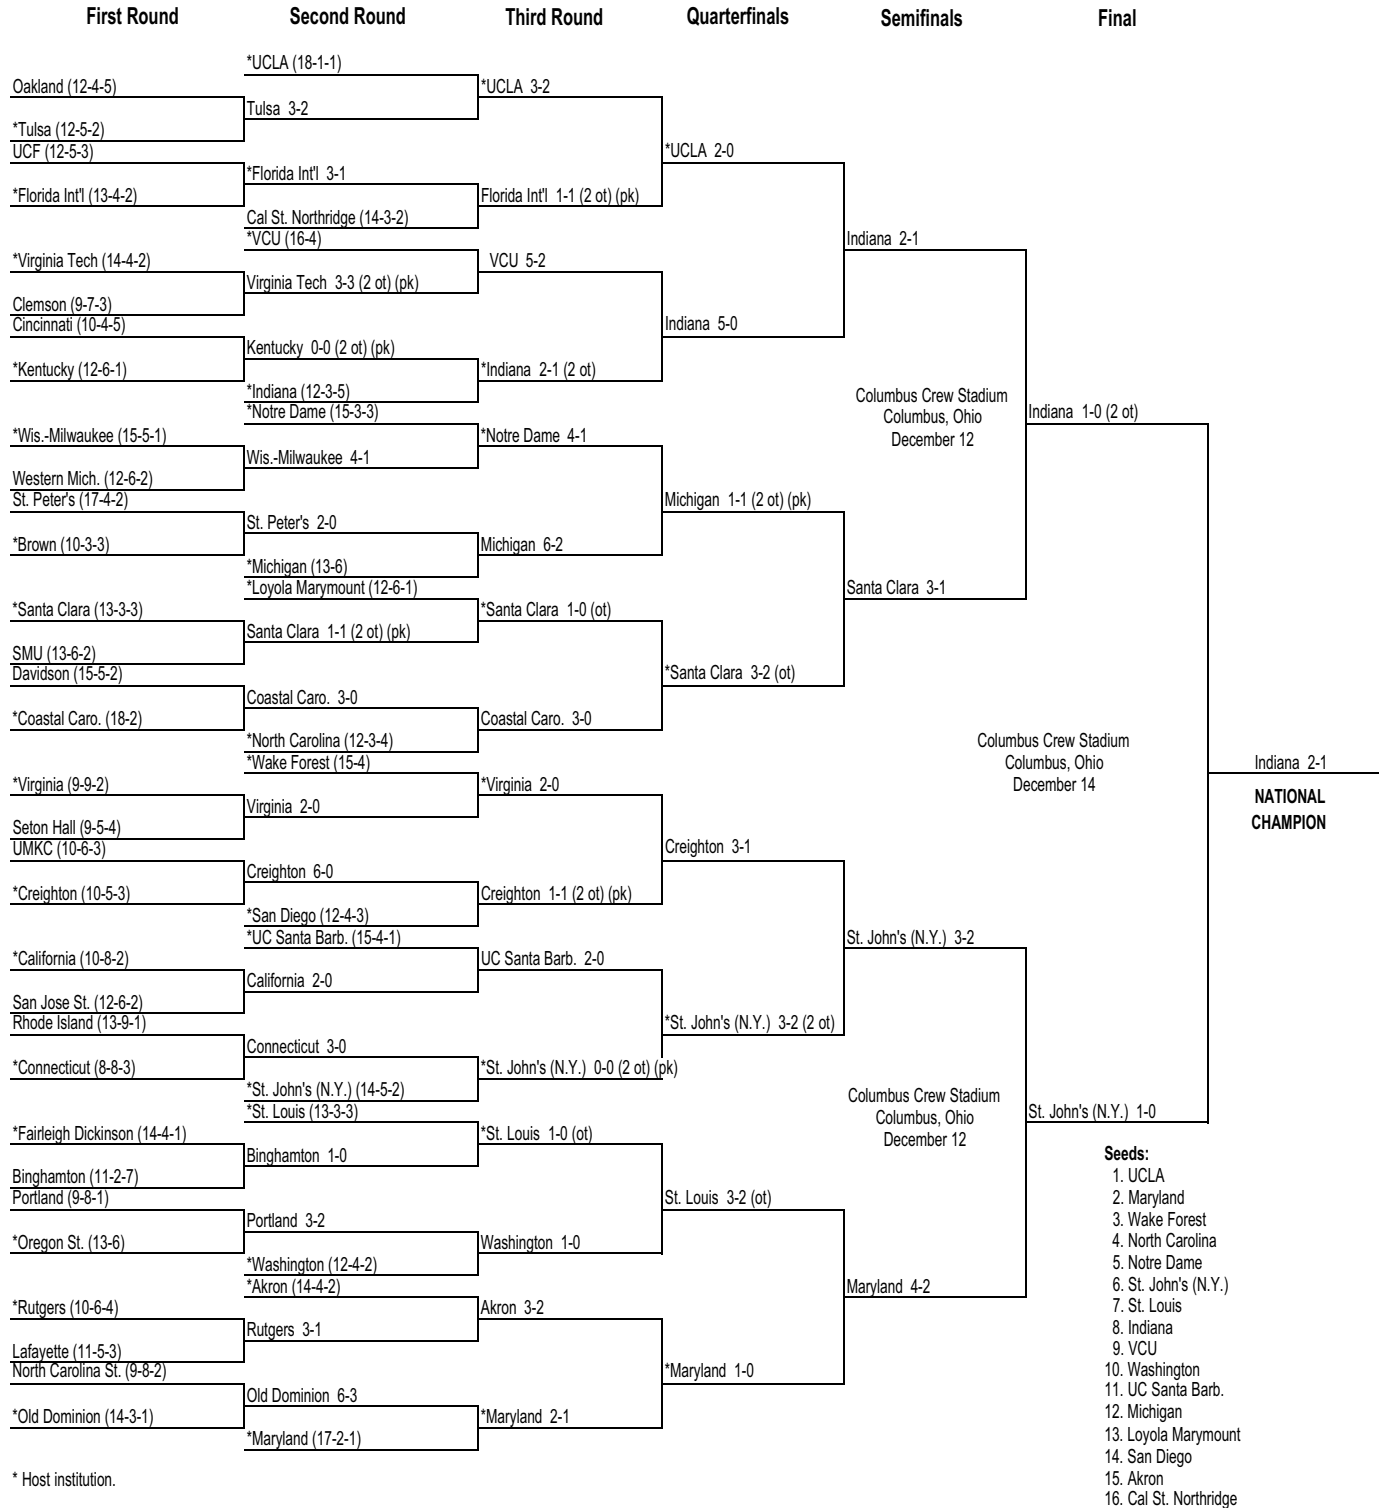

2003 Division I Men's Championship Bracket

* Host institution.