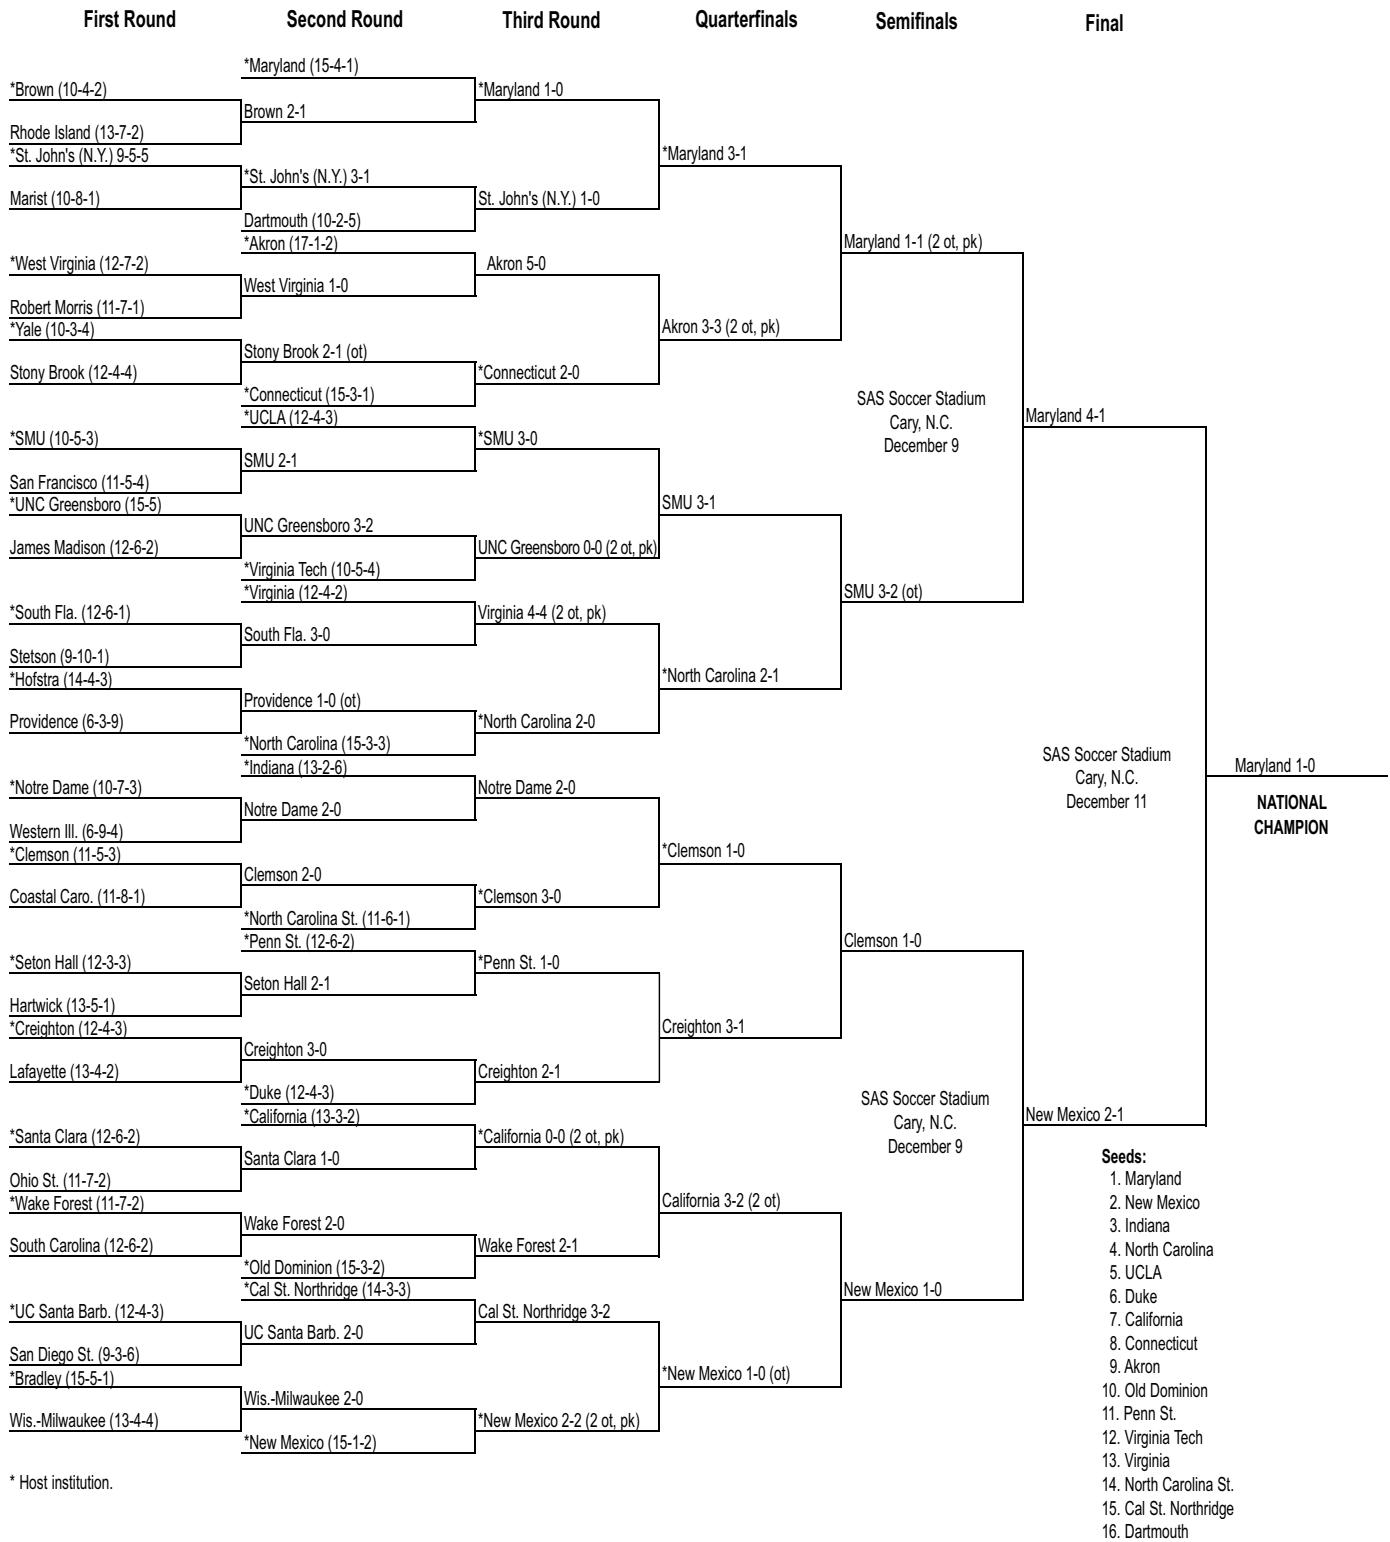

2005 Division I Men's Championship Bracket