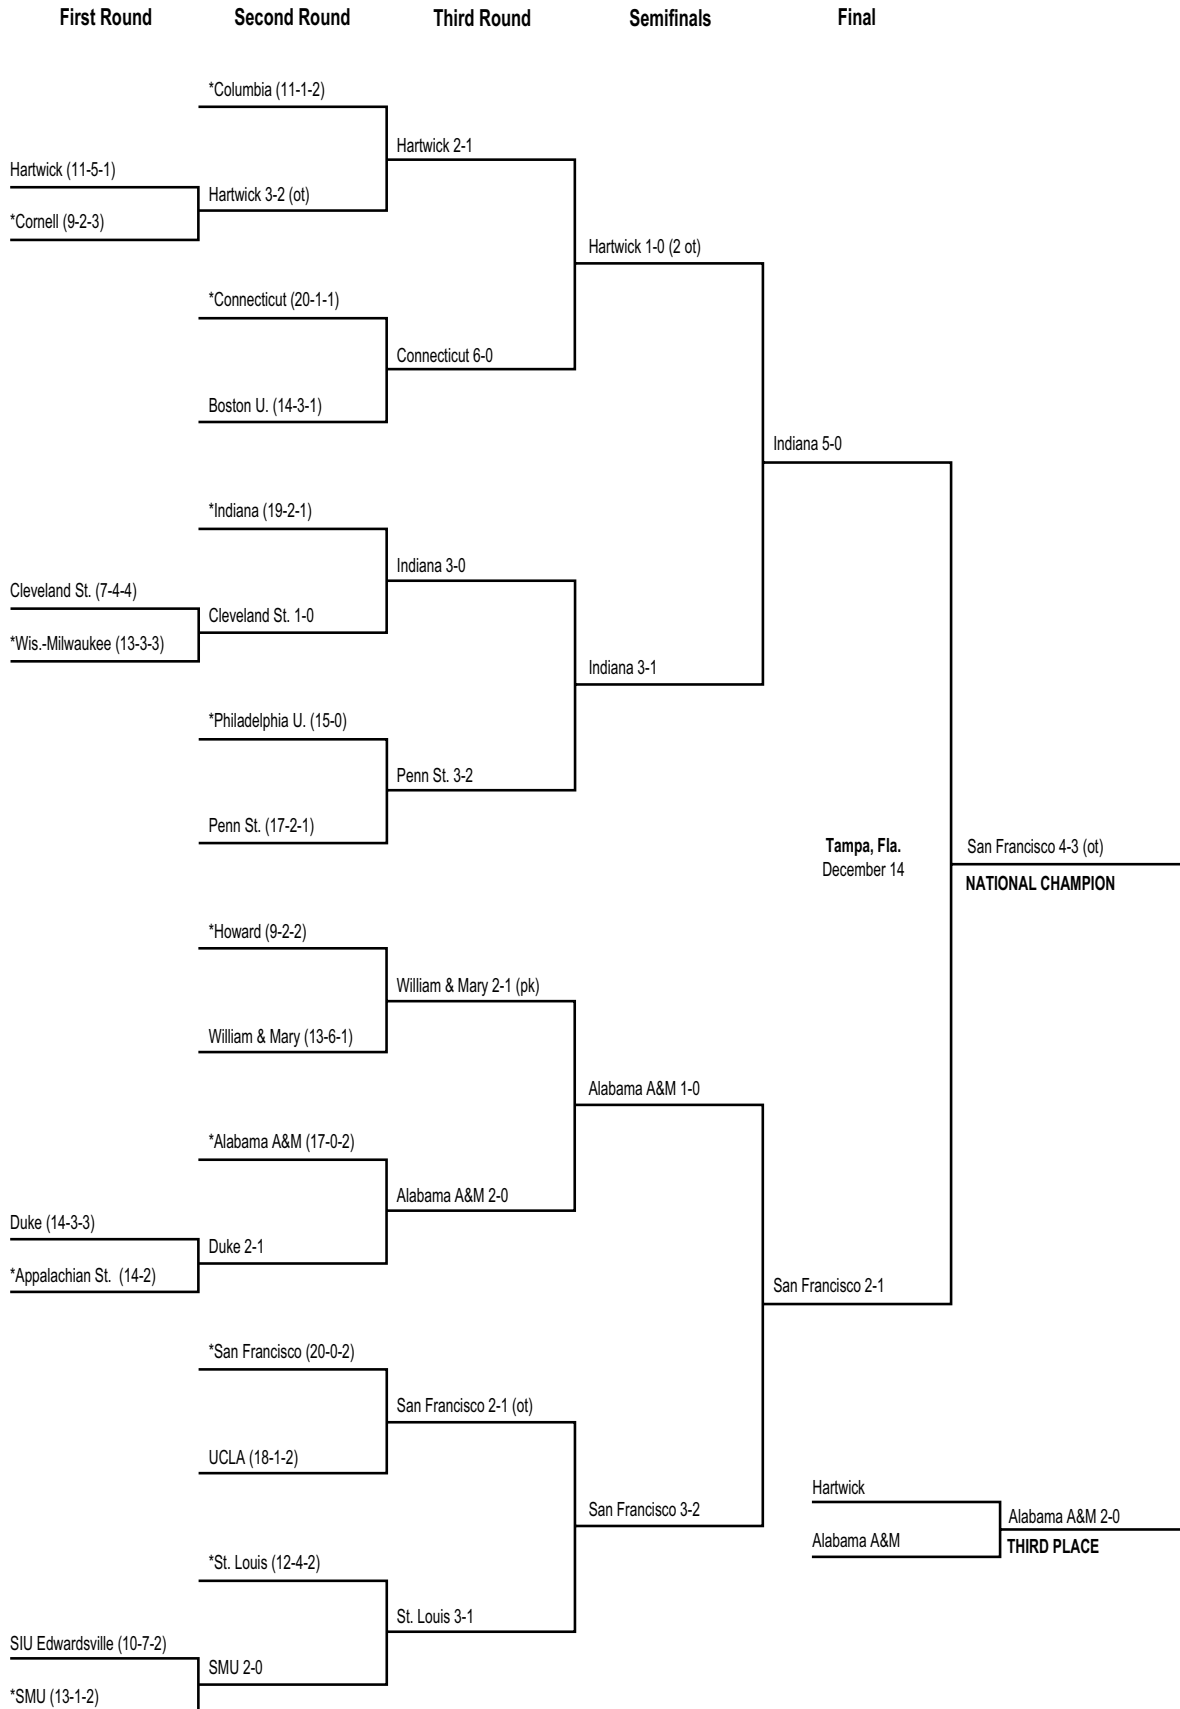

1980 Division I Men's Championship Bracket

*Host institution.