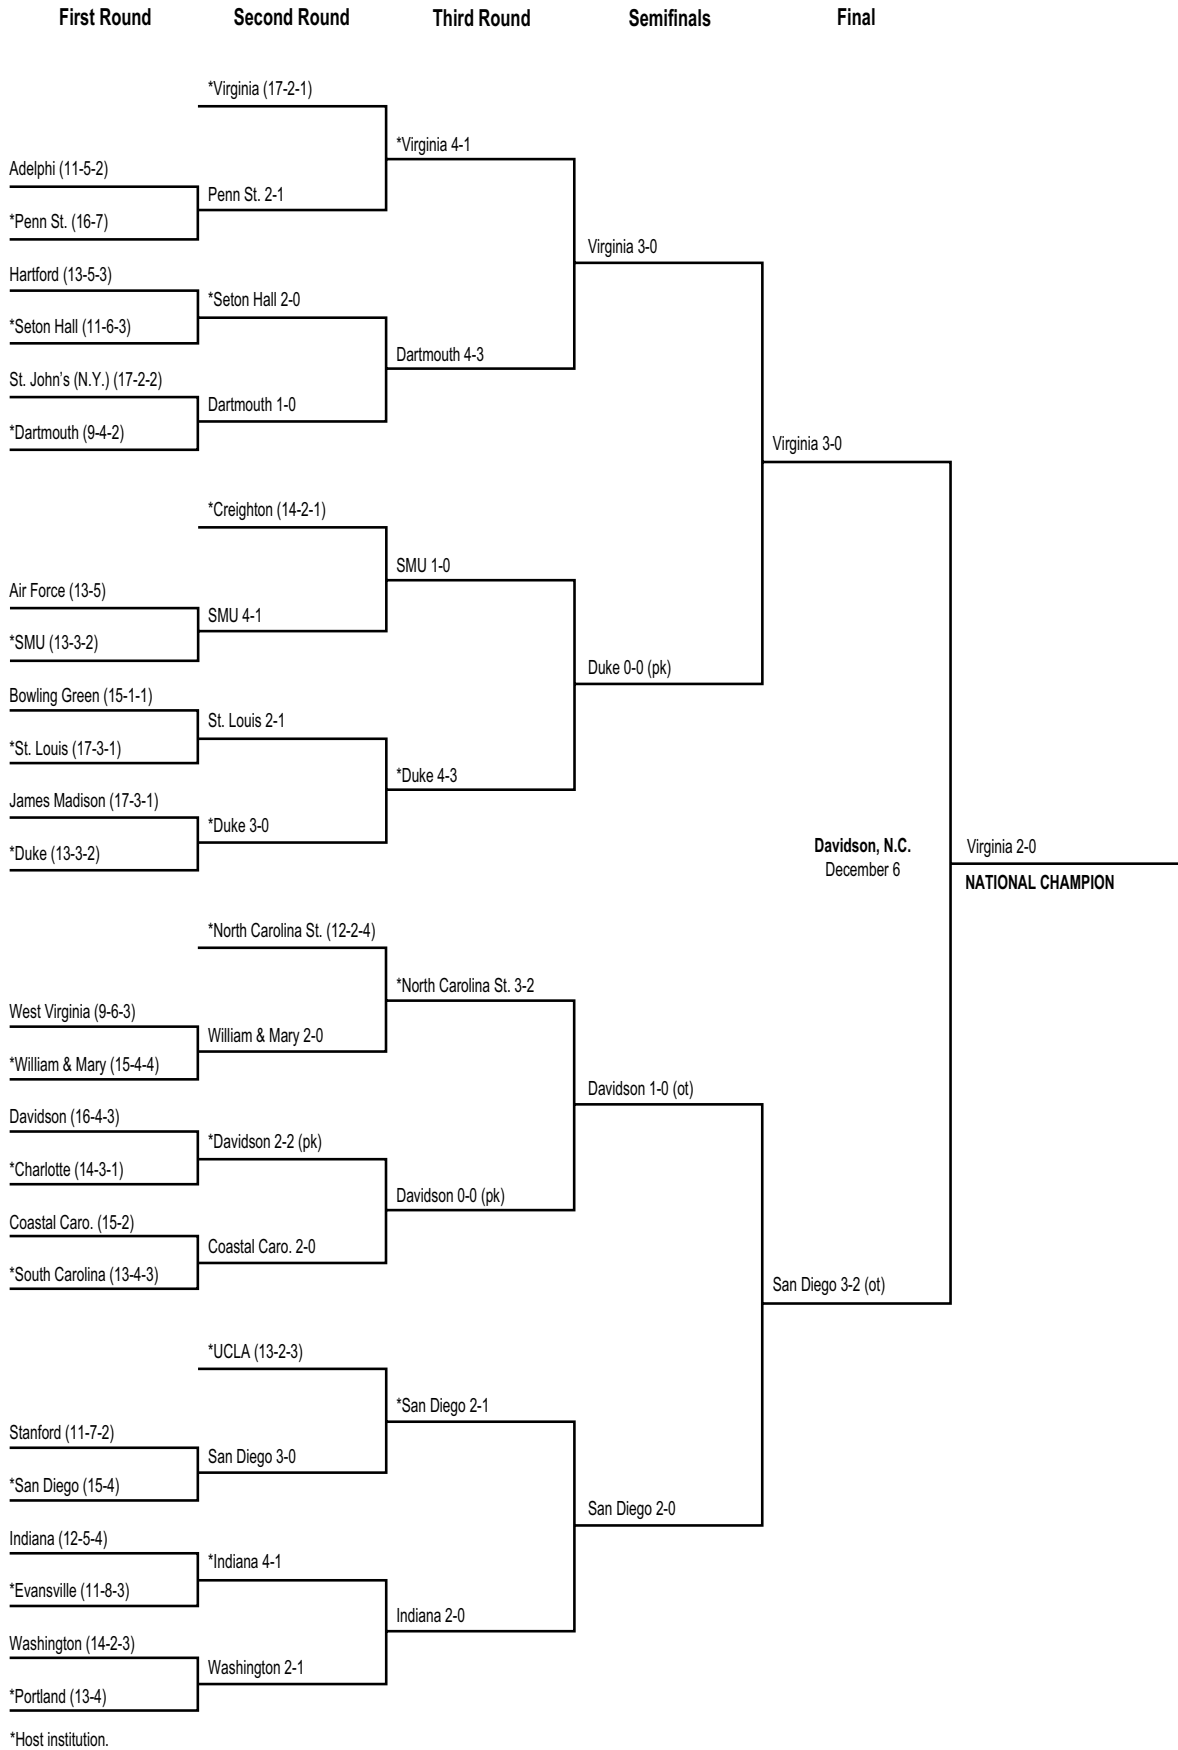

1992 Division I Men's Championship Bracket

*Host institution.