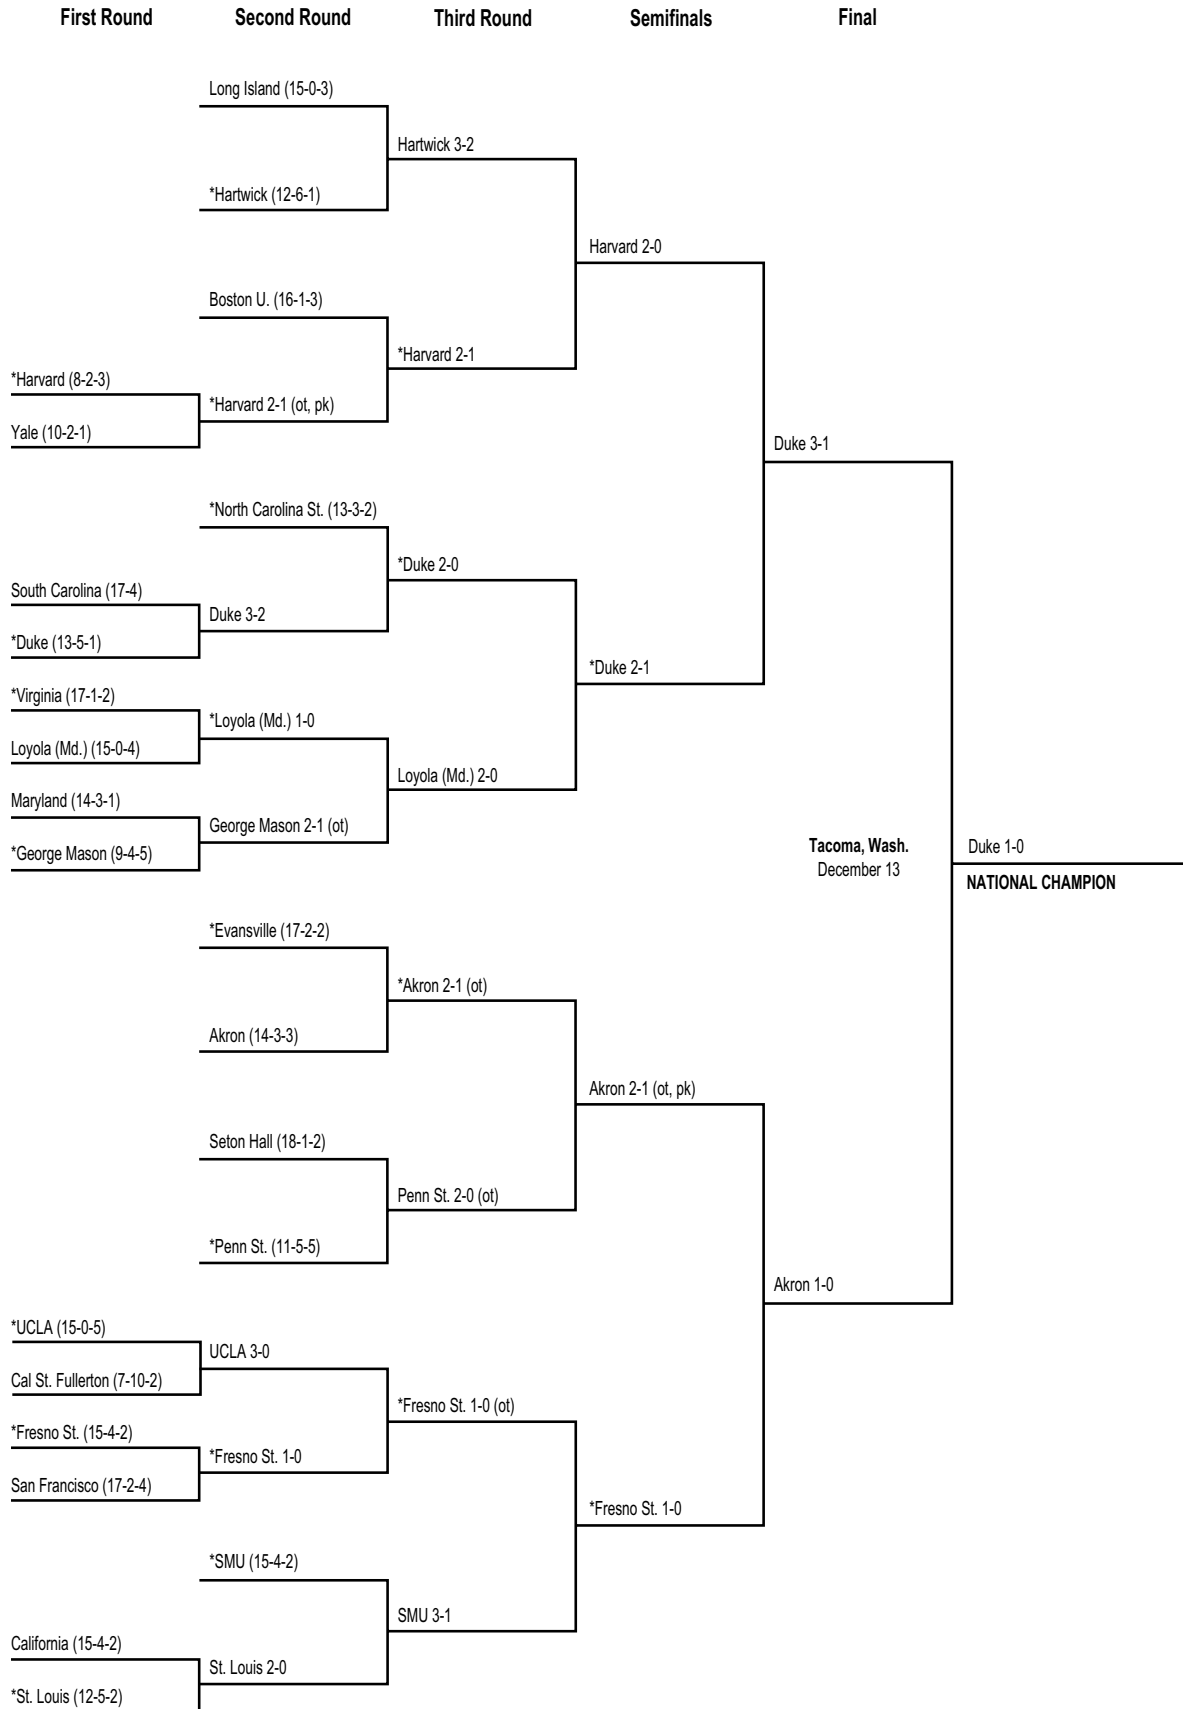

1986 Division I Men's Championship Bracket

*Host institution.