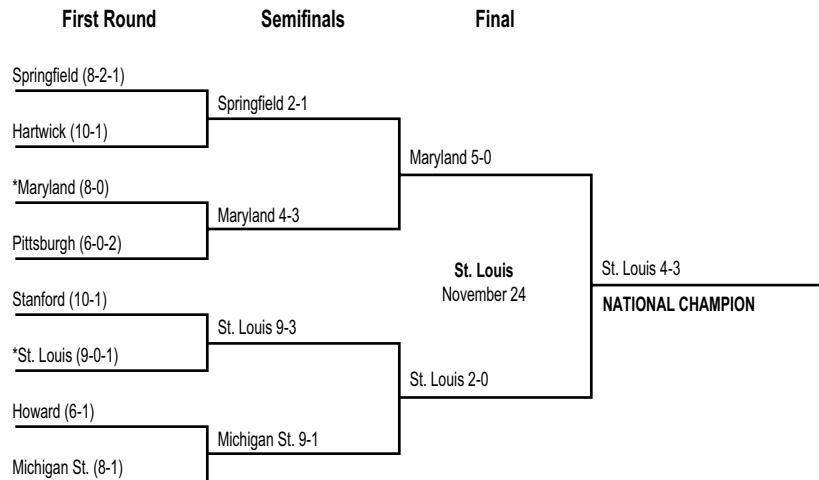

1962 Division I Men's Championship Bracket