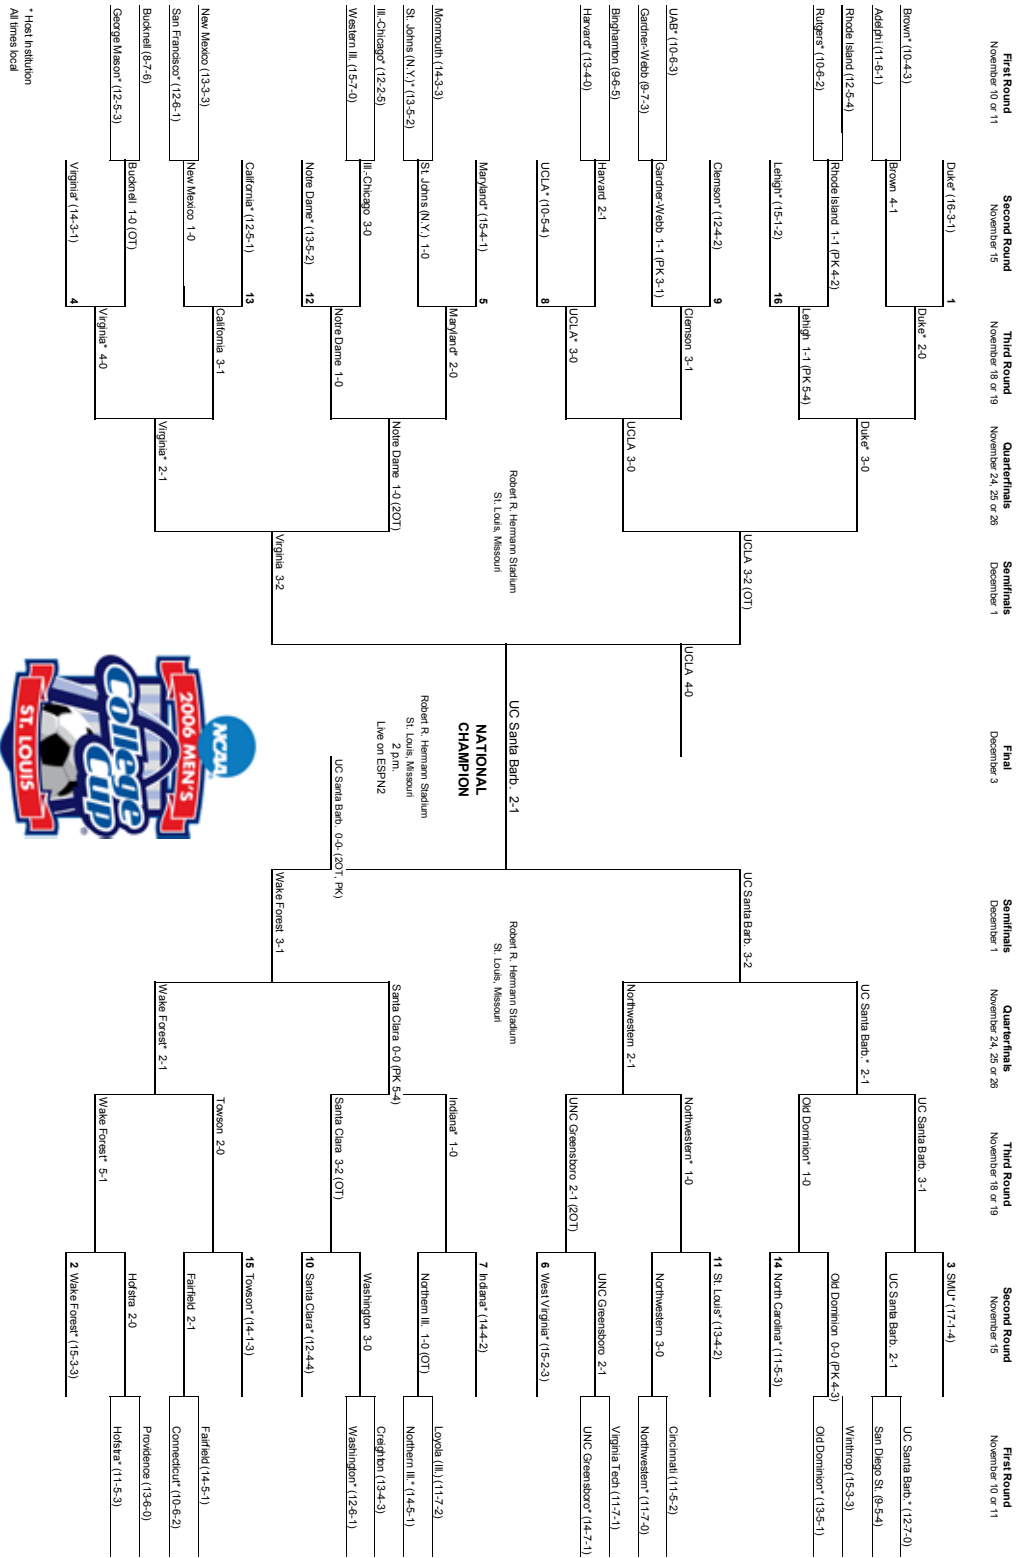

**NCAA Division I Men's
SOCCER CHAMPIONSHIP**

UC Santa Barb. 2-1
Robert R. Hermann Stadium
St. Louis, Missouri
Live on ESPN2

* Host Institution
All times local