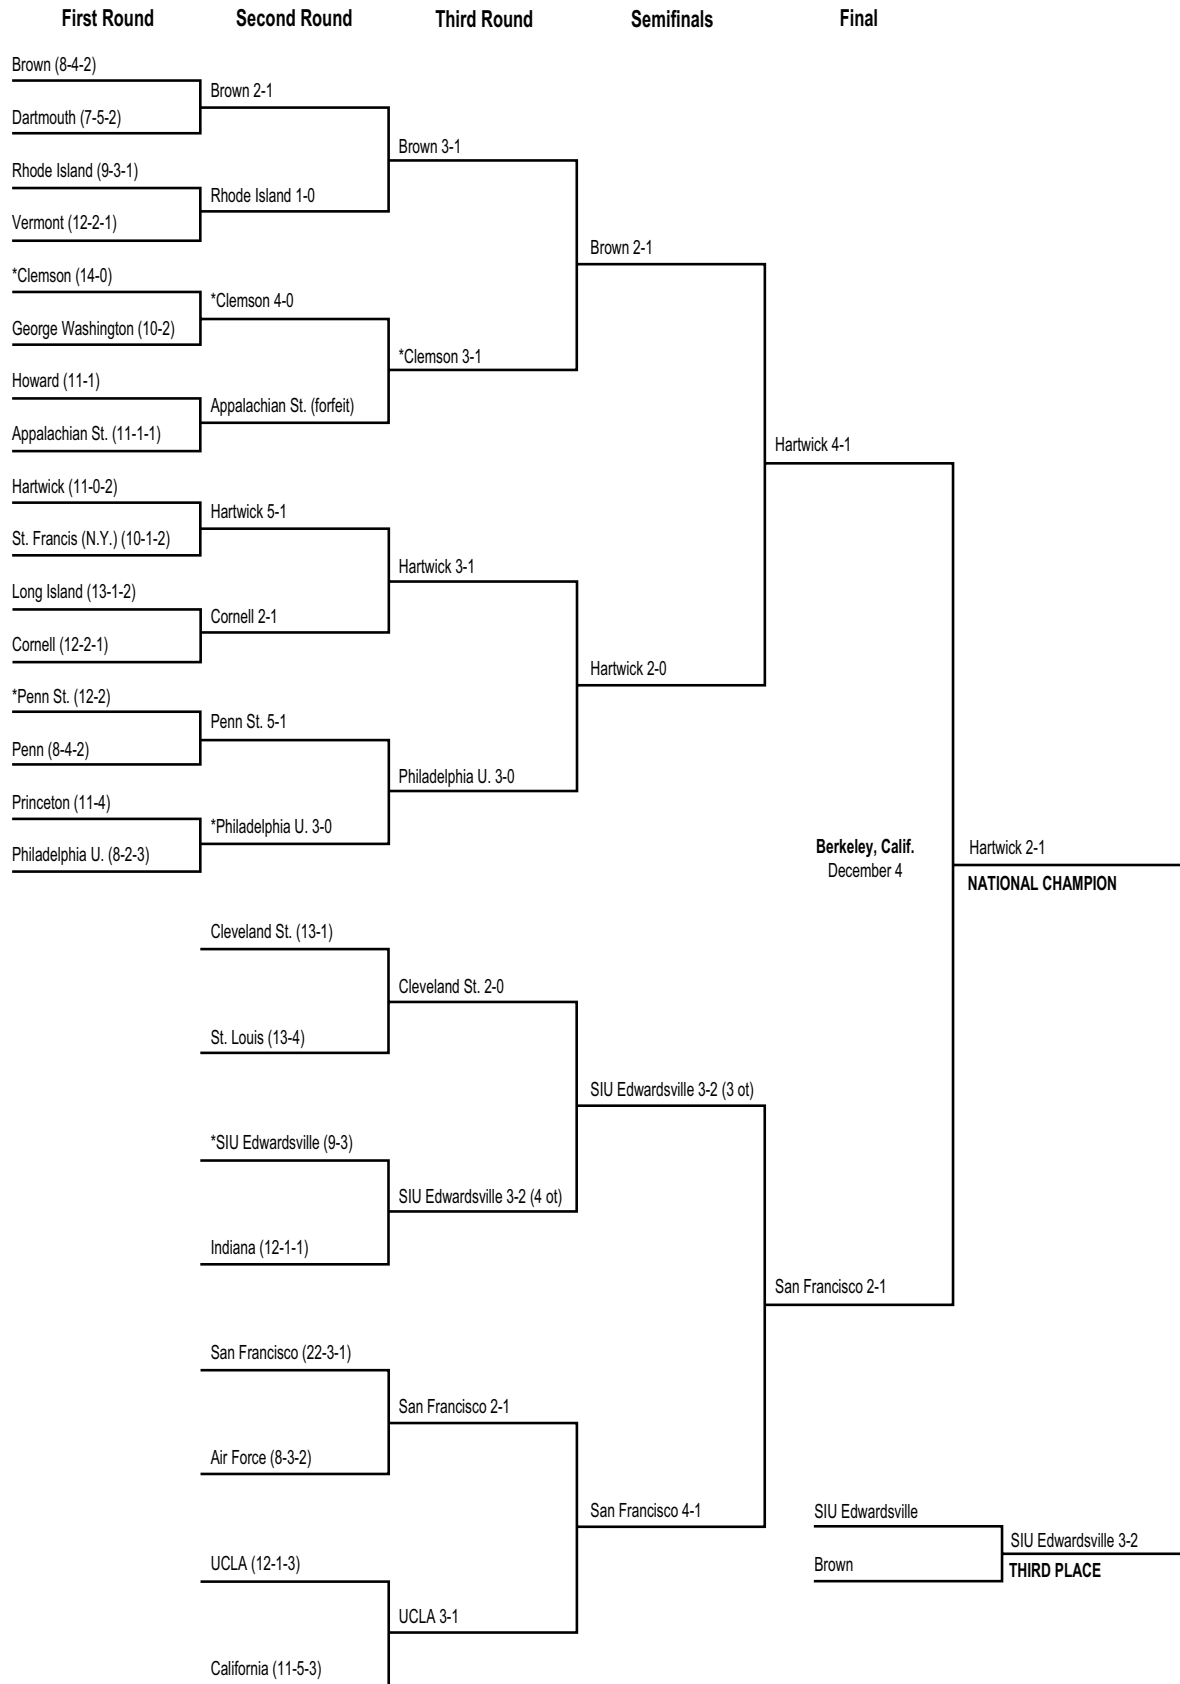

1977 Division I Men's Championship Bracket

*Host institution.