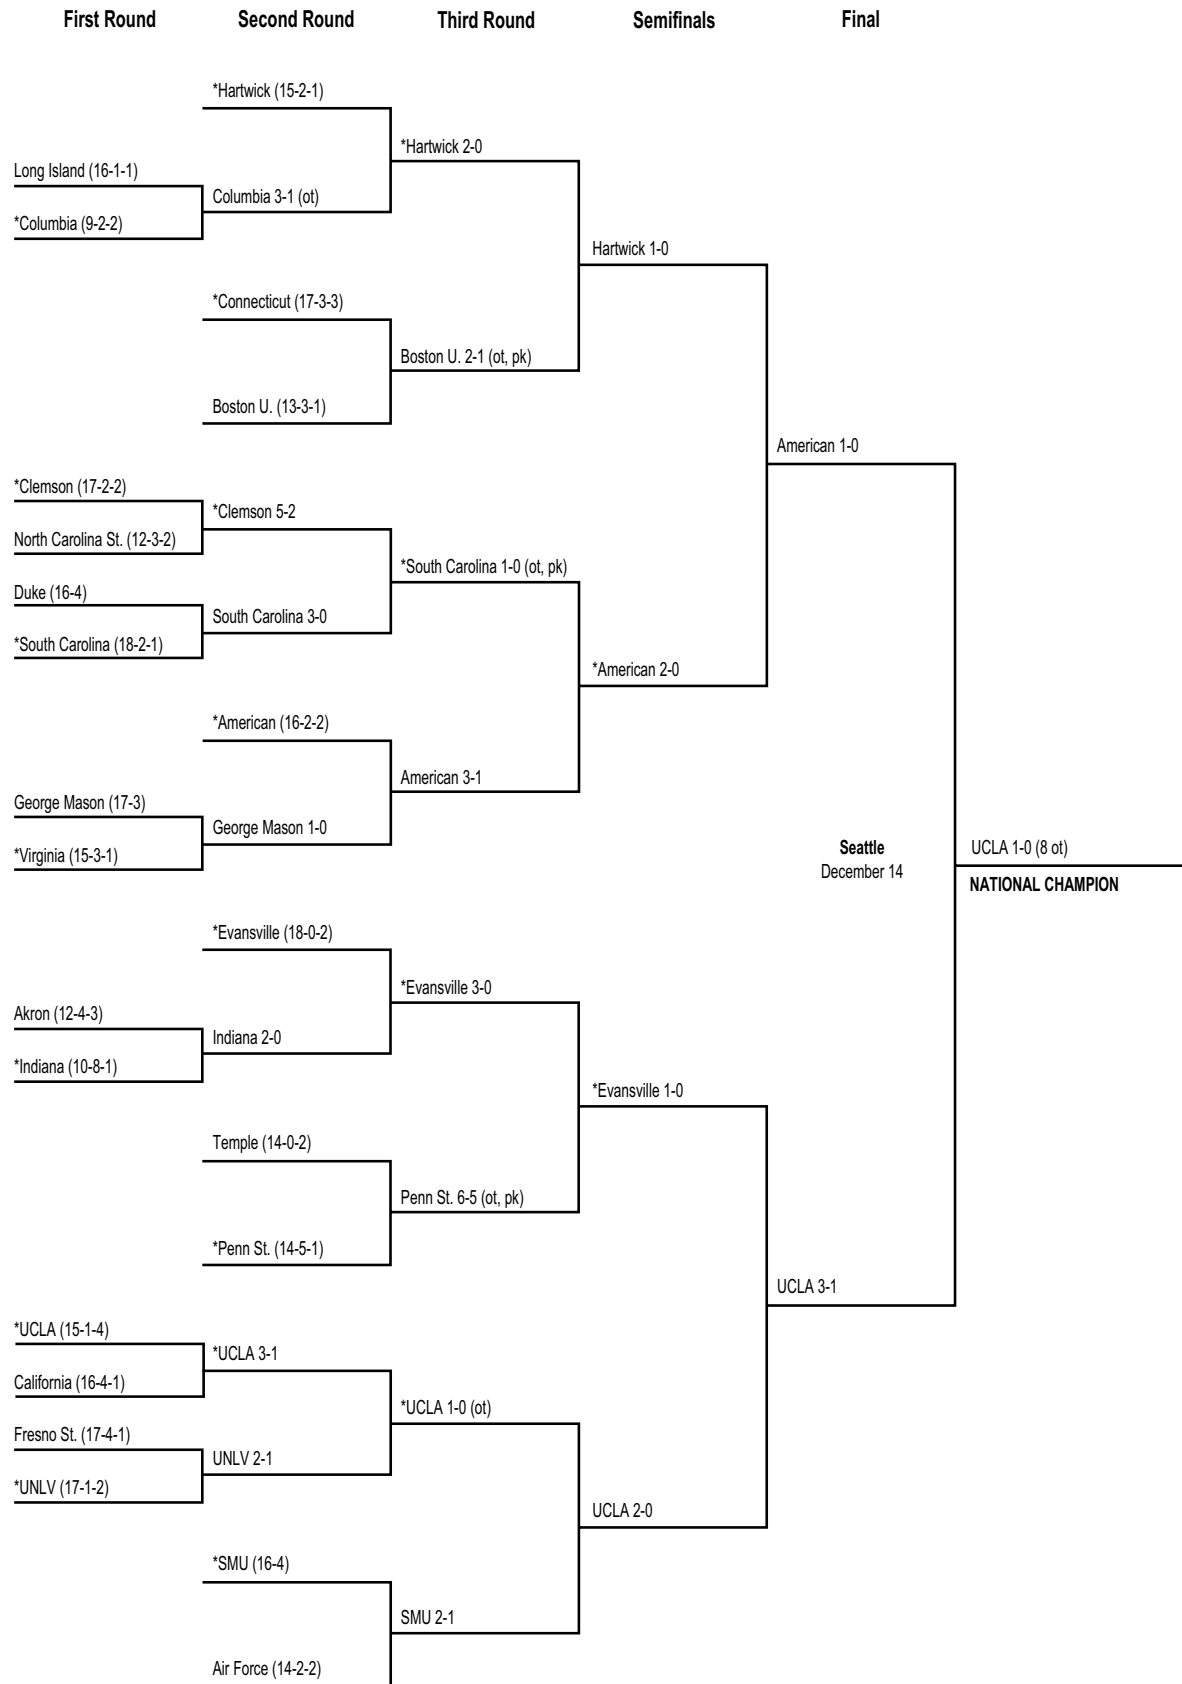

1985 Division I Men's Championship Bracket

*Host institution.