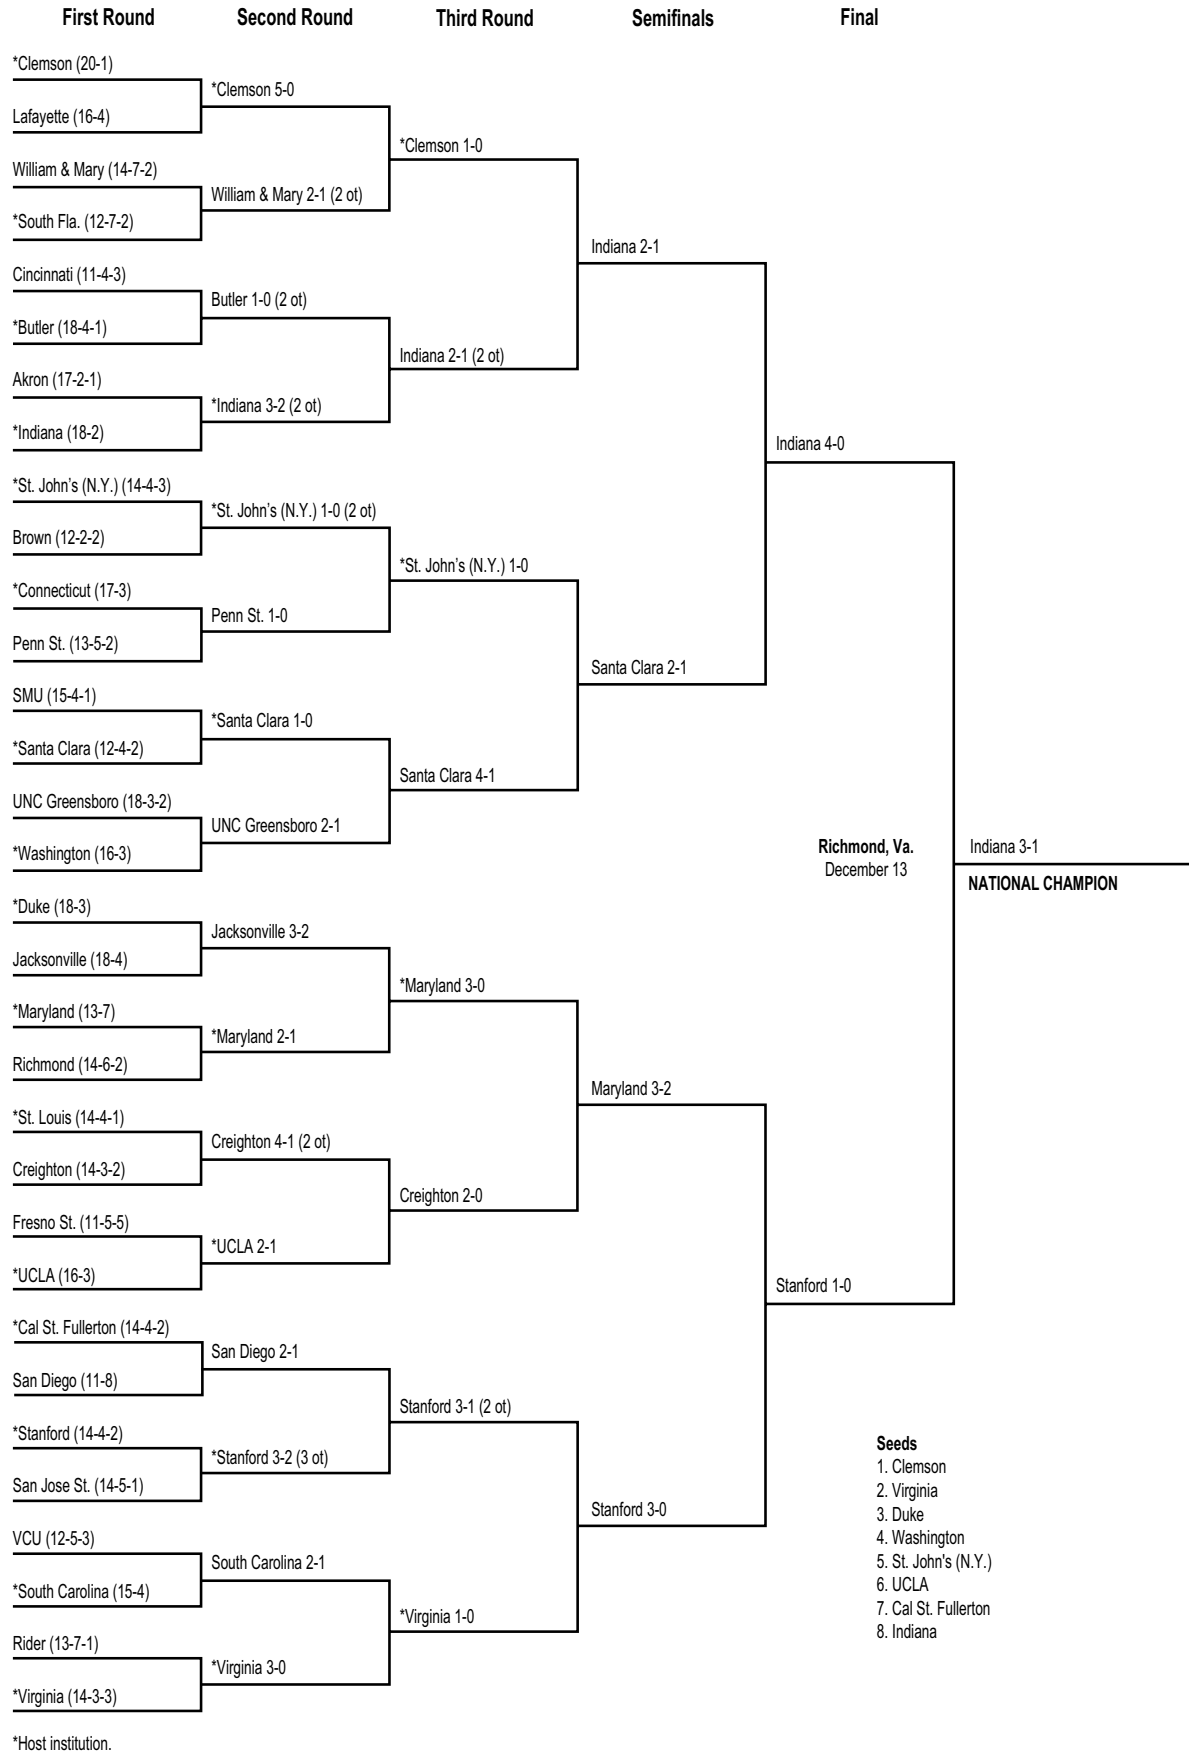

1998 Division I Men's Championship Bracket

1. **Seeds**
1. Clemson
  2. Virginia
  3. Duke
  4. Washington
  5. St. John's (N.Y.)
  6. UCLA
  7. Cal St. Fullerton
  8. Indiana

*Host institution.