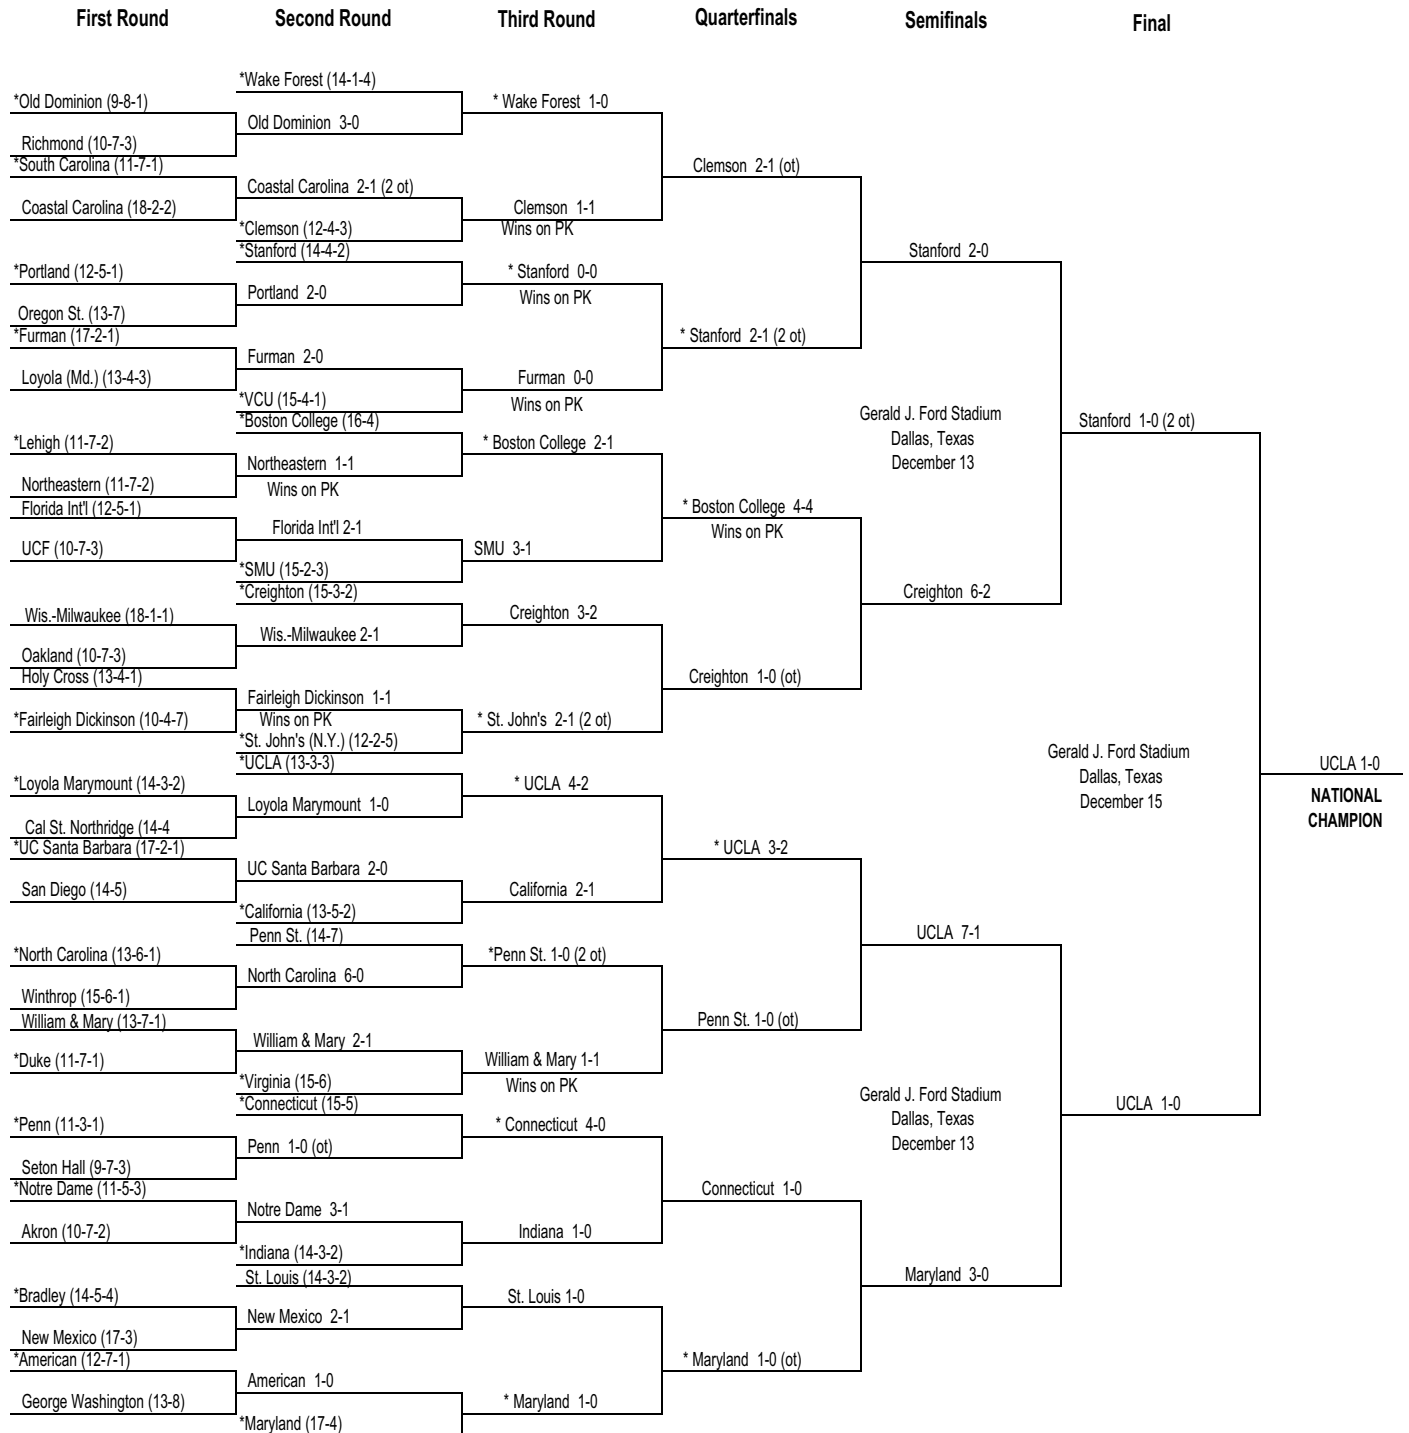

2002 Division I Men's Championship Bracket

*Host institution.

Seeds:

1. Wake Forest
2. Maryland
3. UCLA
4. St. John's (N.Y.)
5. Boston College
6. Virginia
7. Connecticut
8. VCU