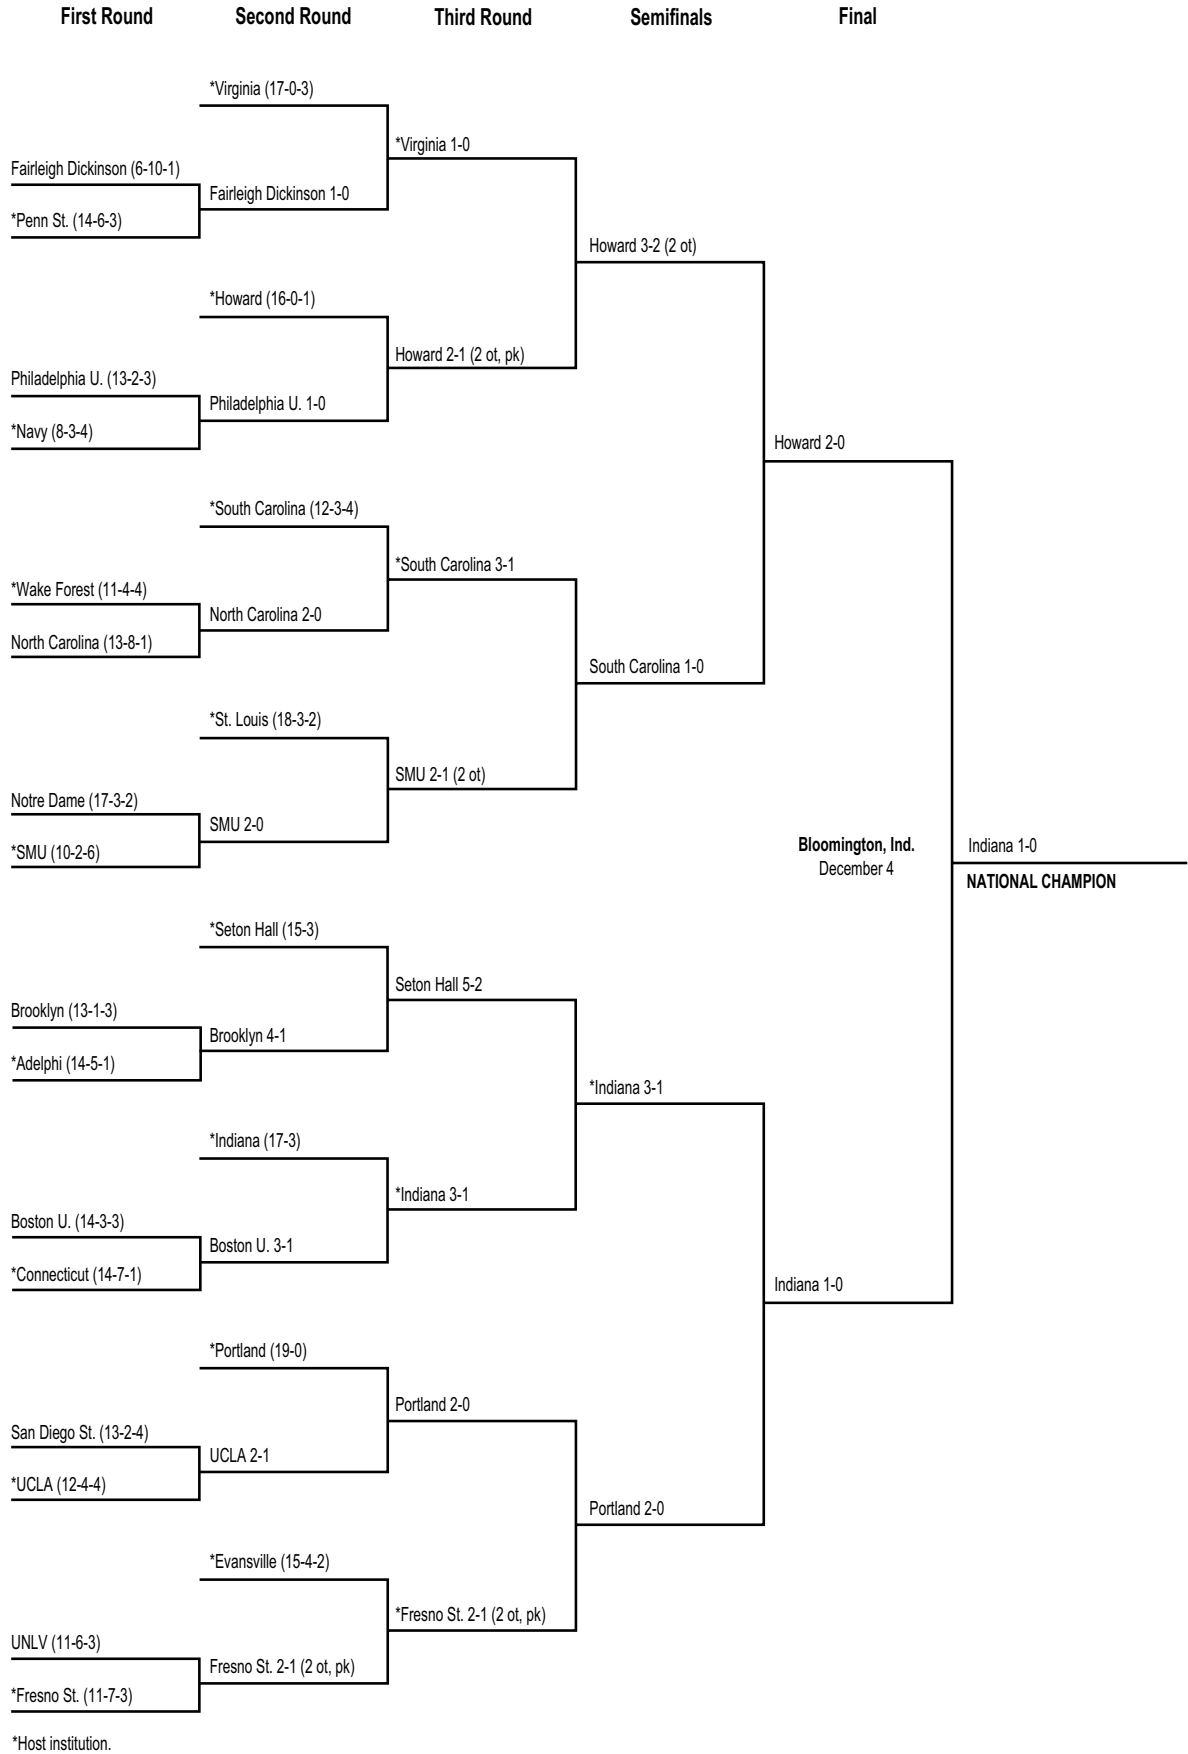

1988 Division I Men's Championship Bracket