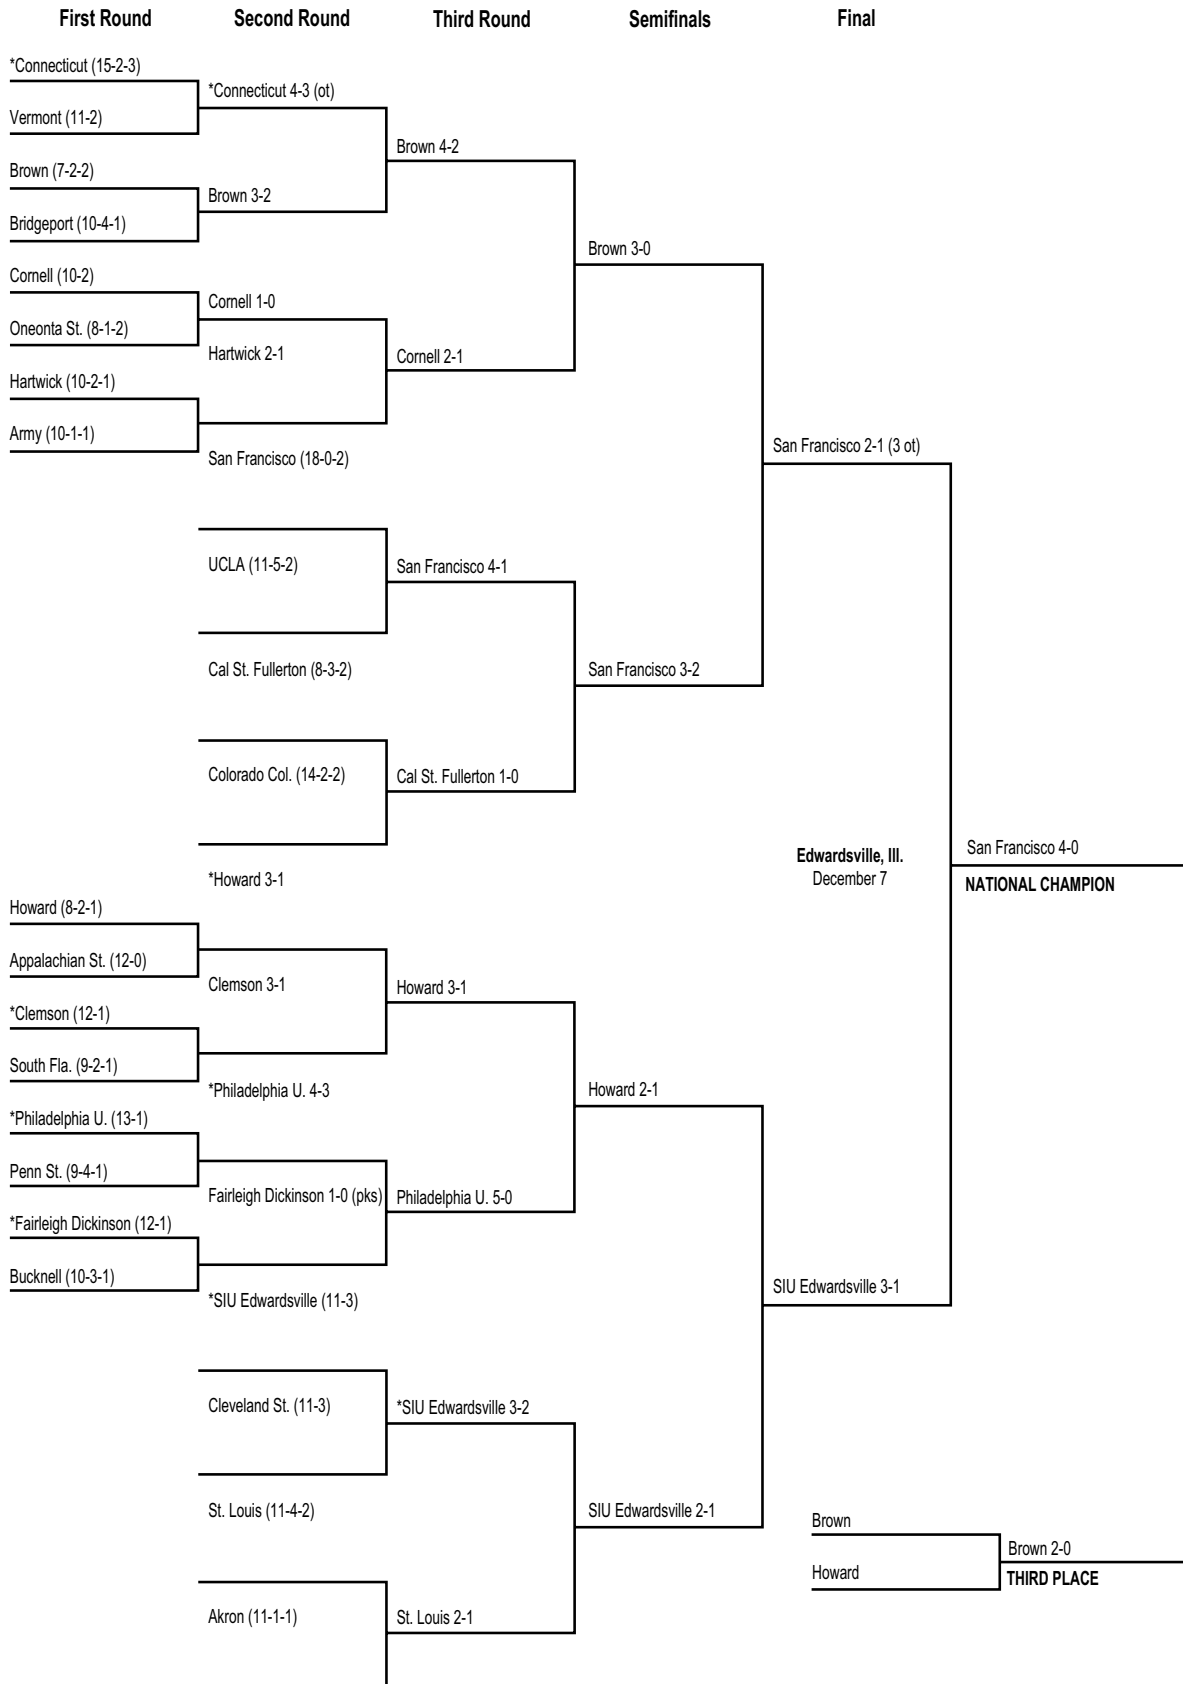

1975 Division I Men's Championship Bracket

*Host institution.