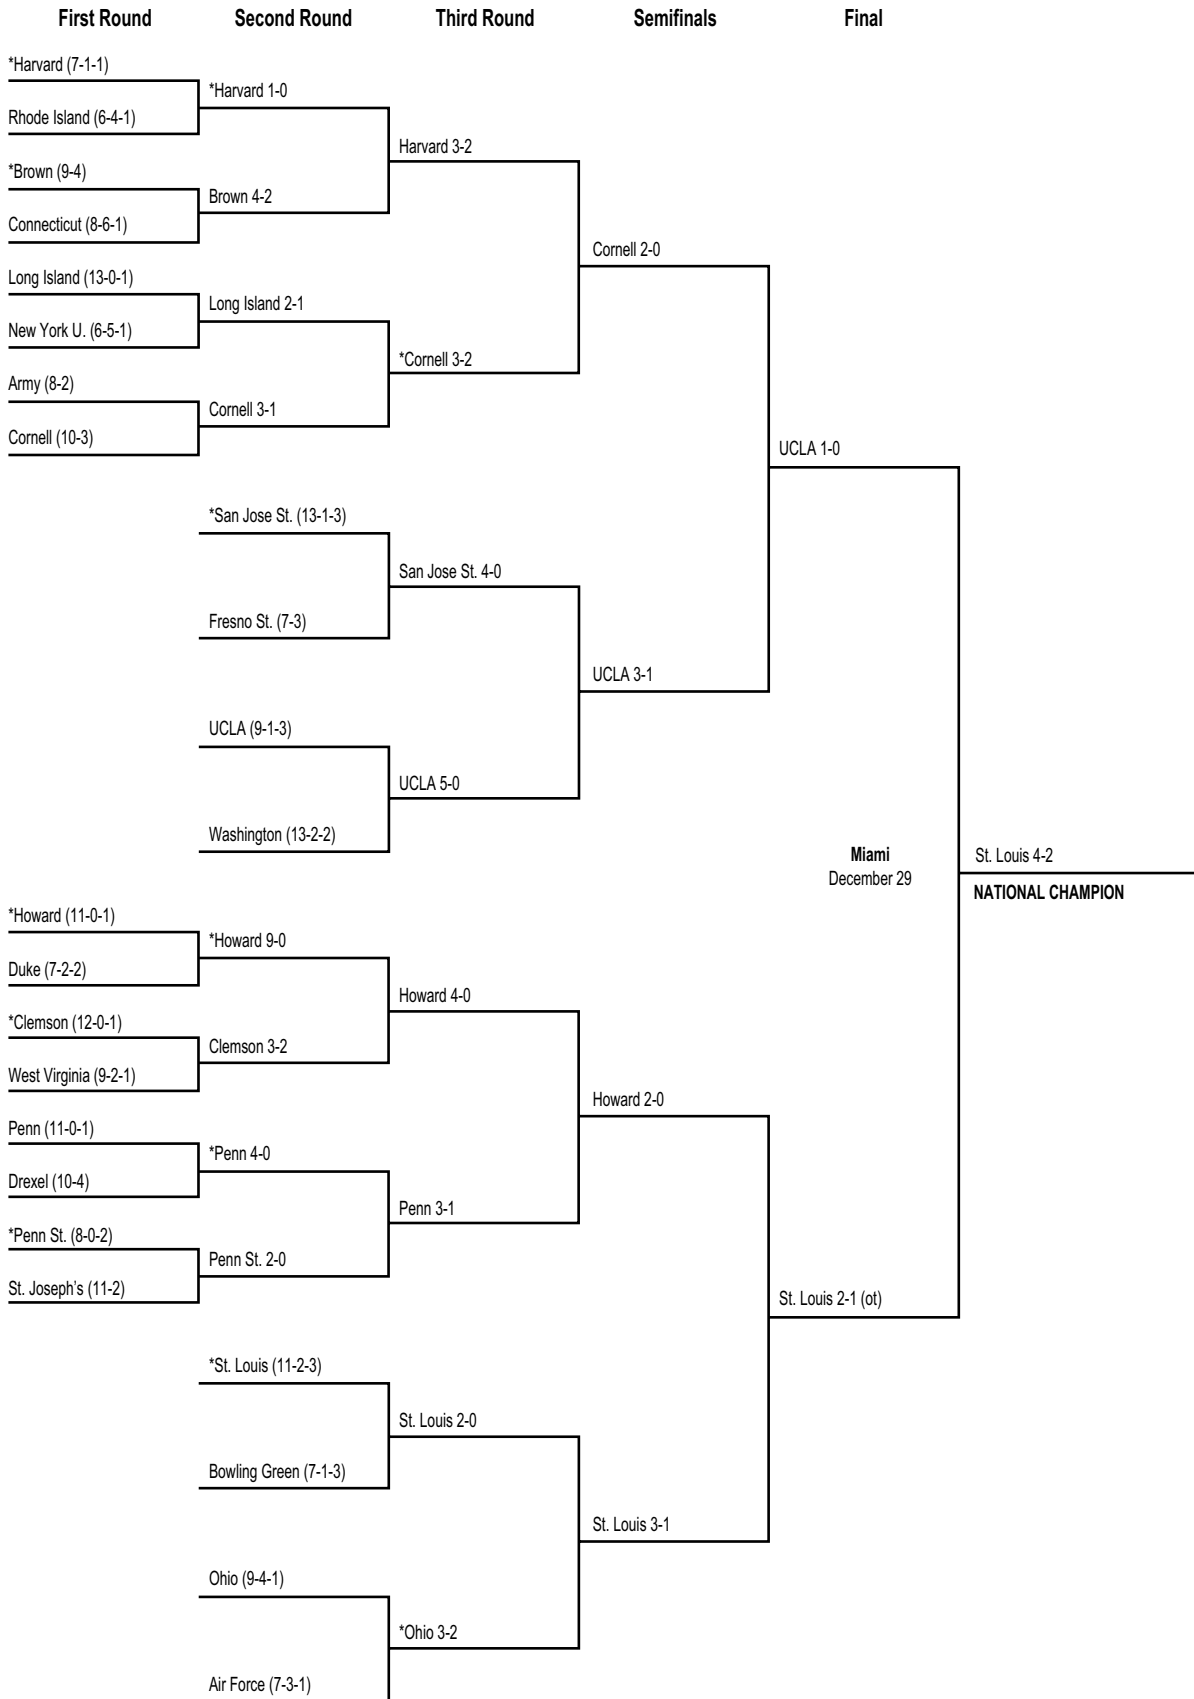

1972 Division I Men's Championship Bracket

*Host institution.