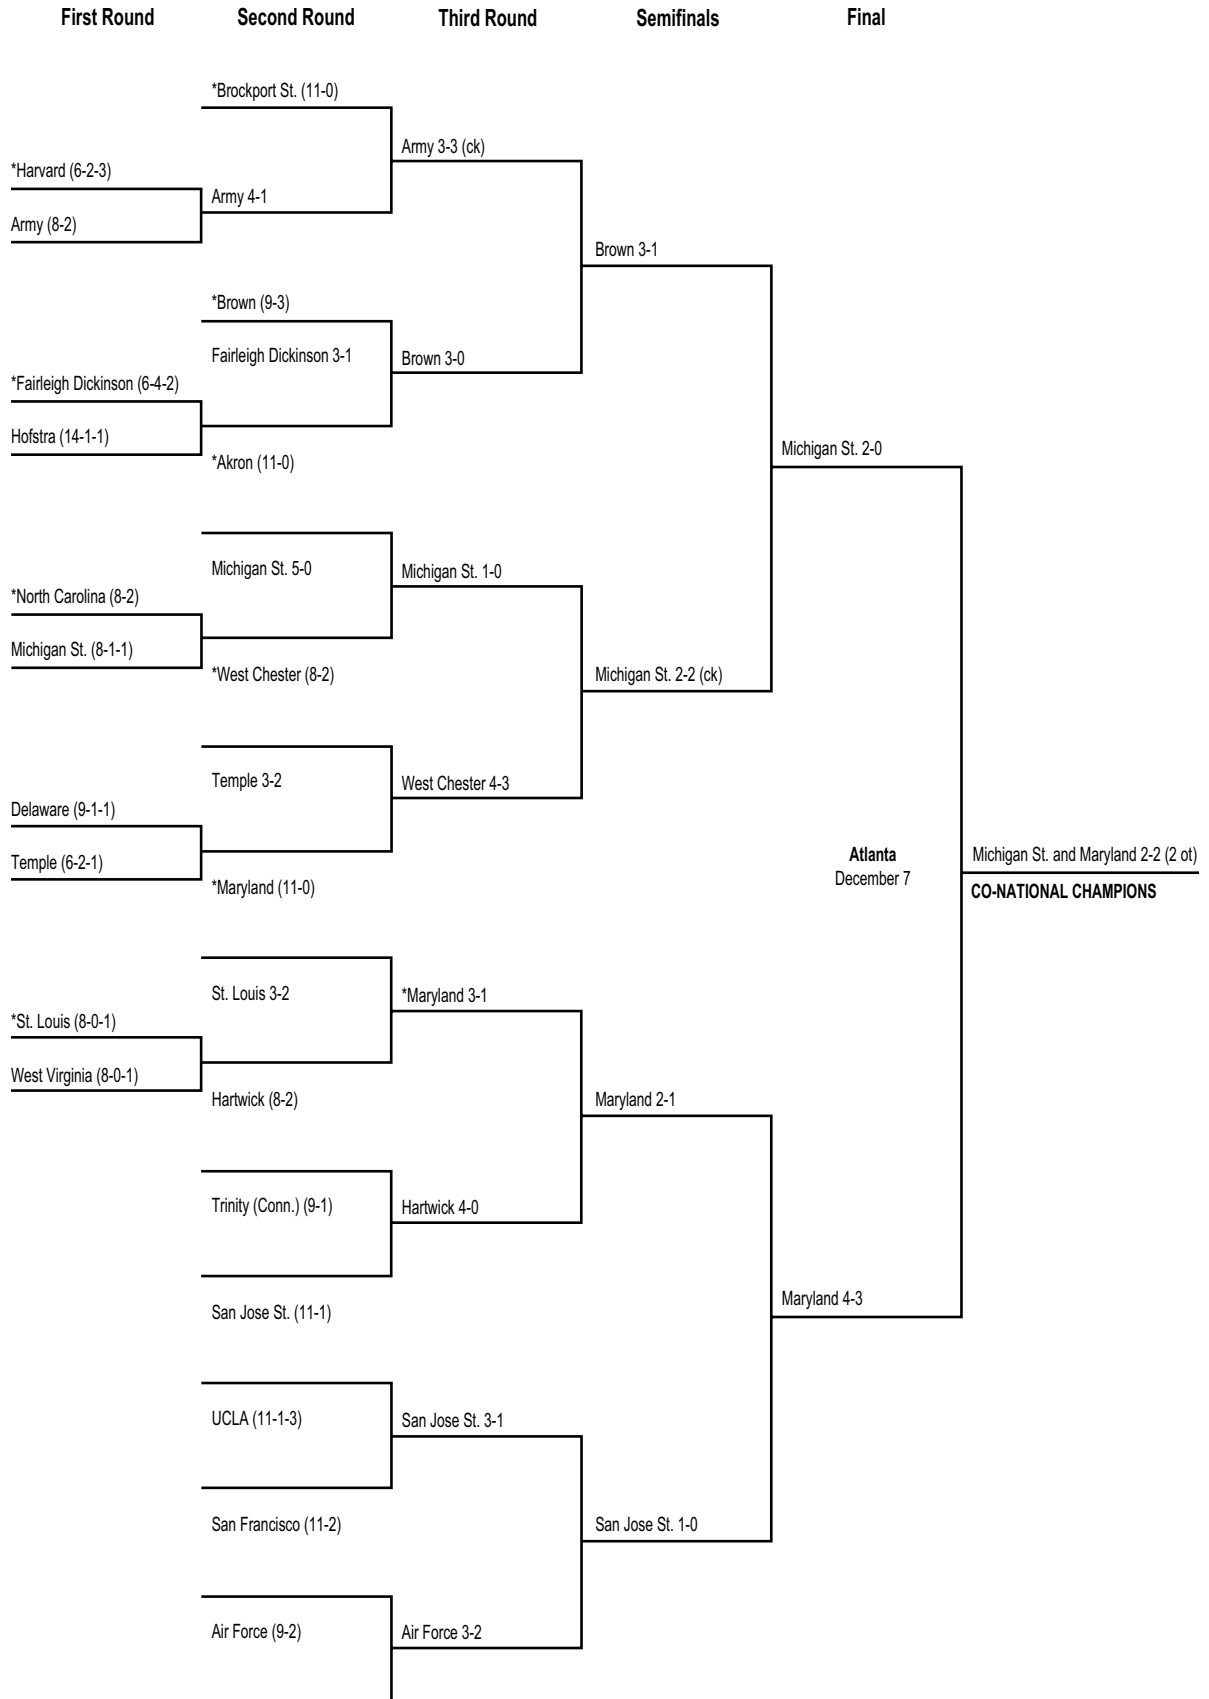

1968 Division I Men's Championship Bracket

*Host institution.