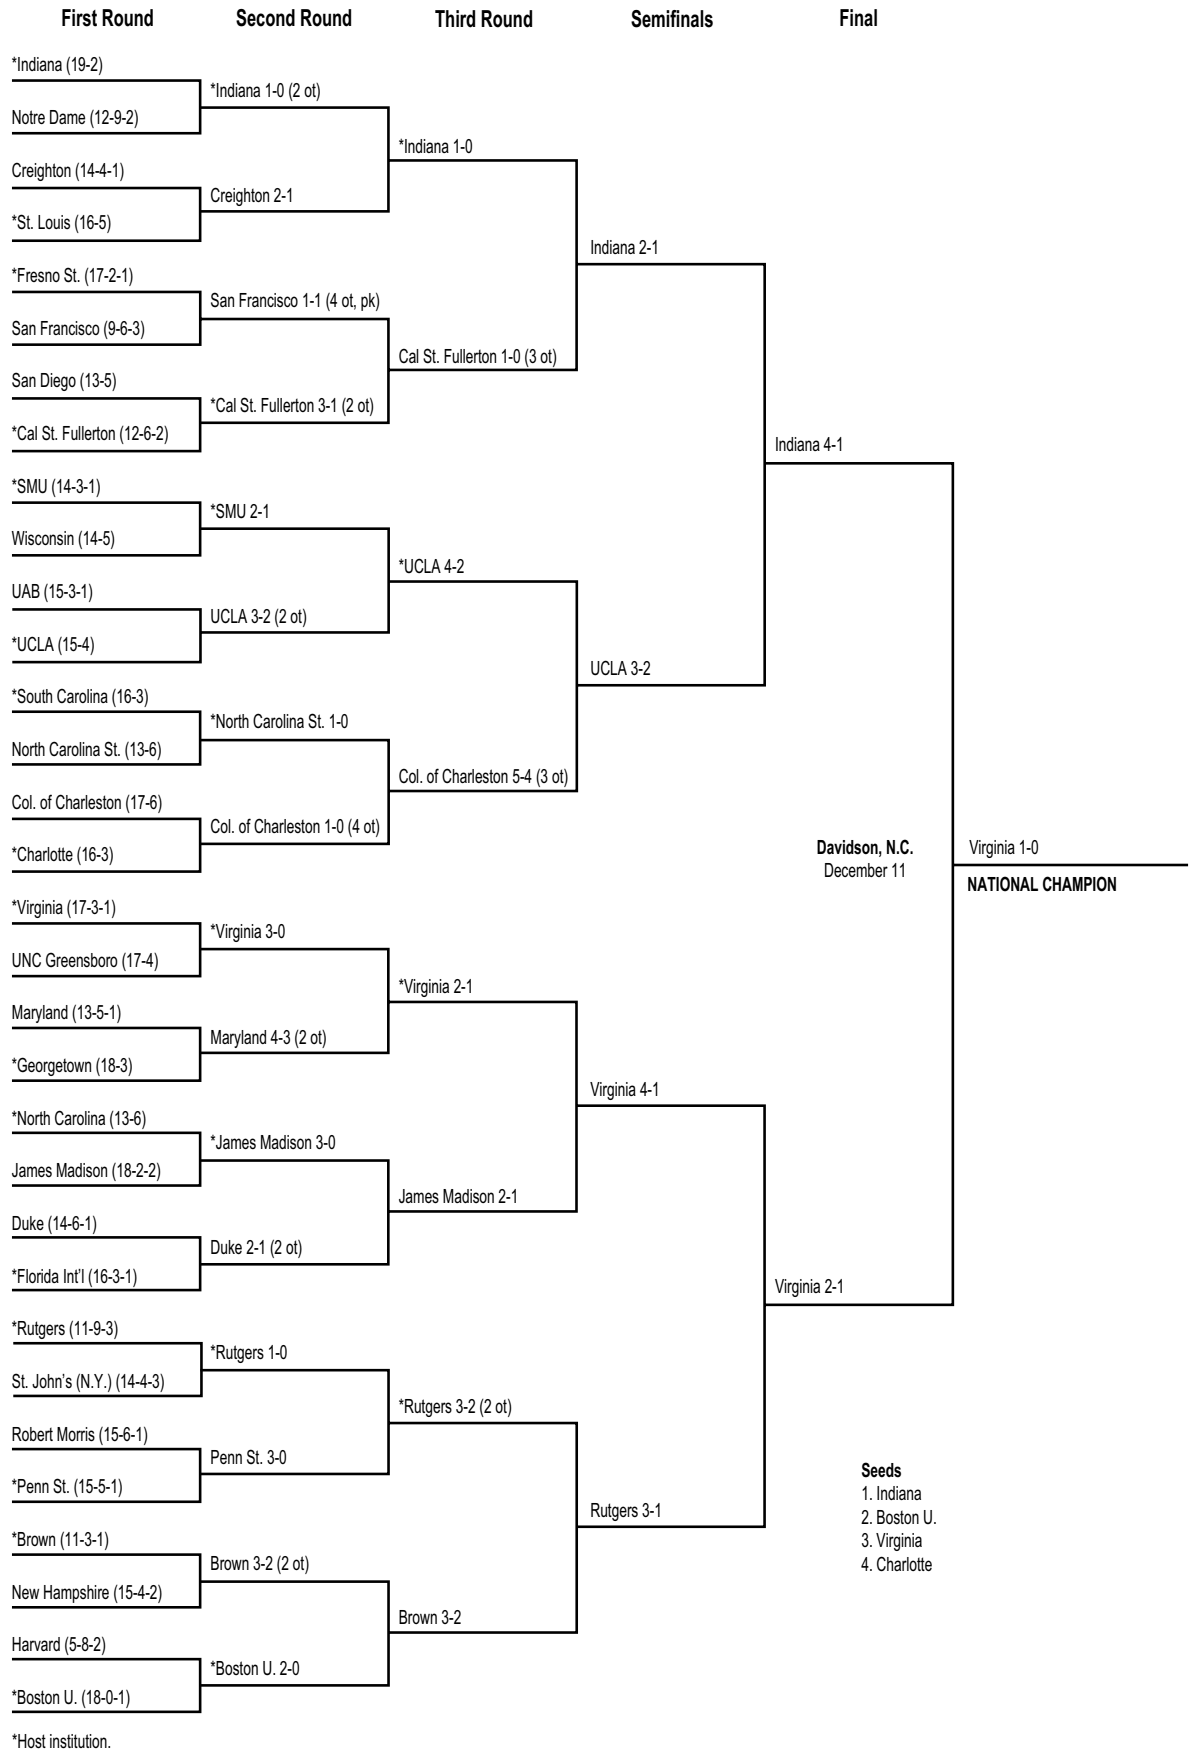

1994 Division I Men's Championship Bracket