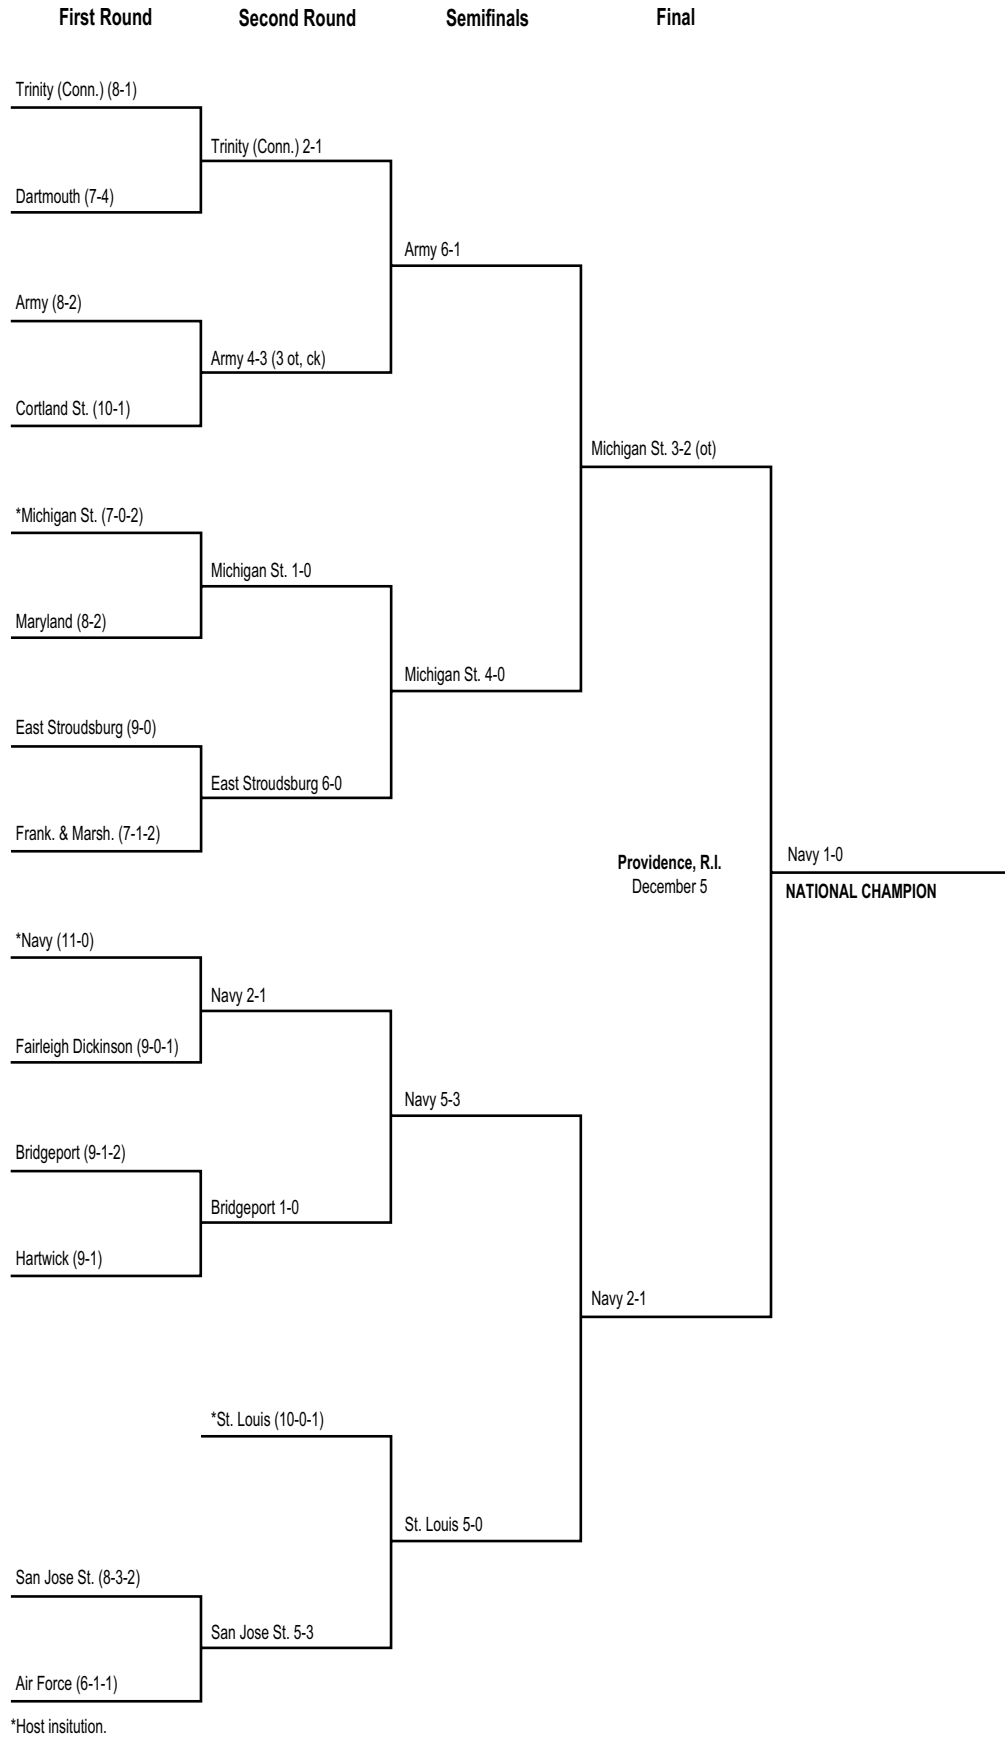

1964 Division I Men's Championship Bracket