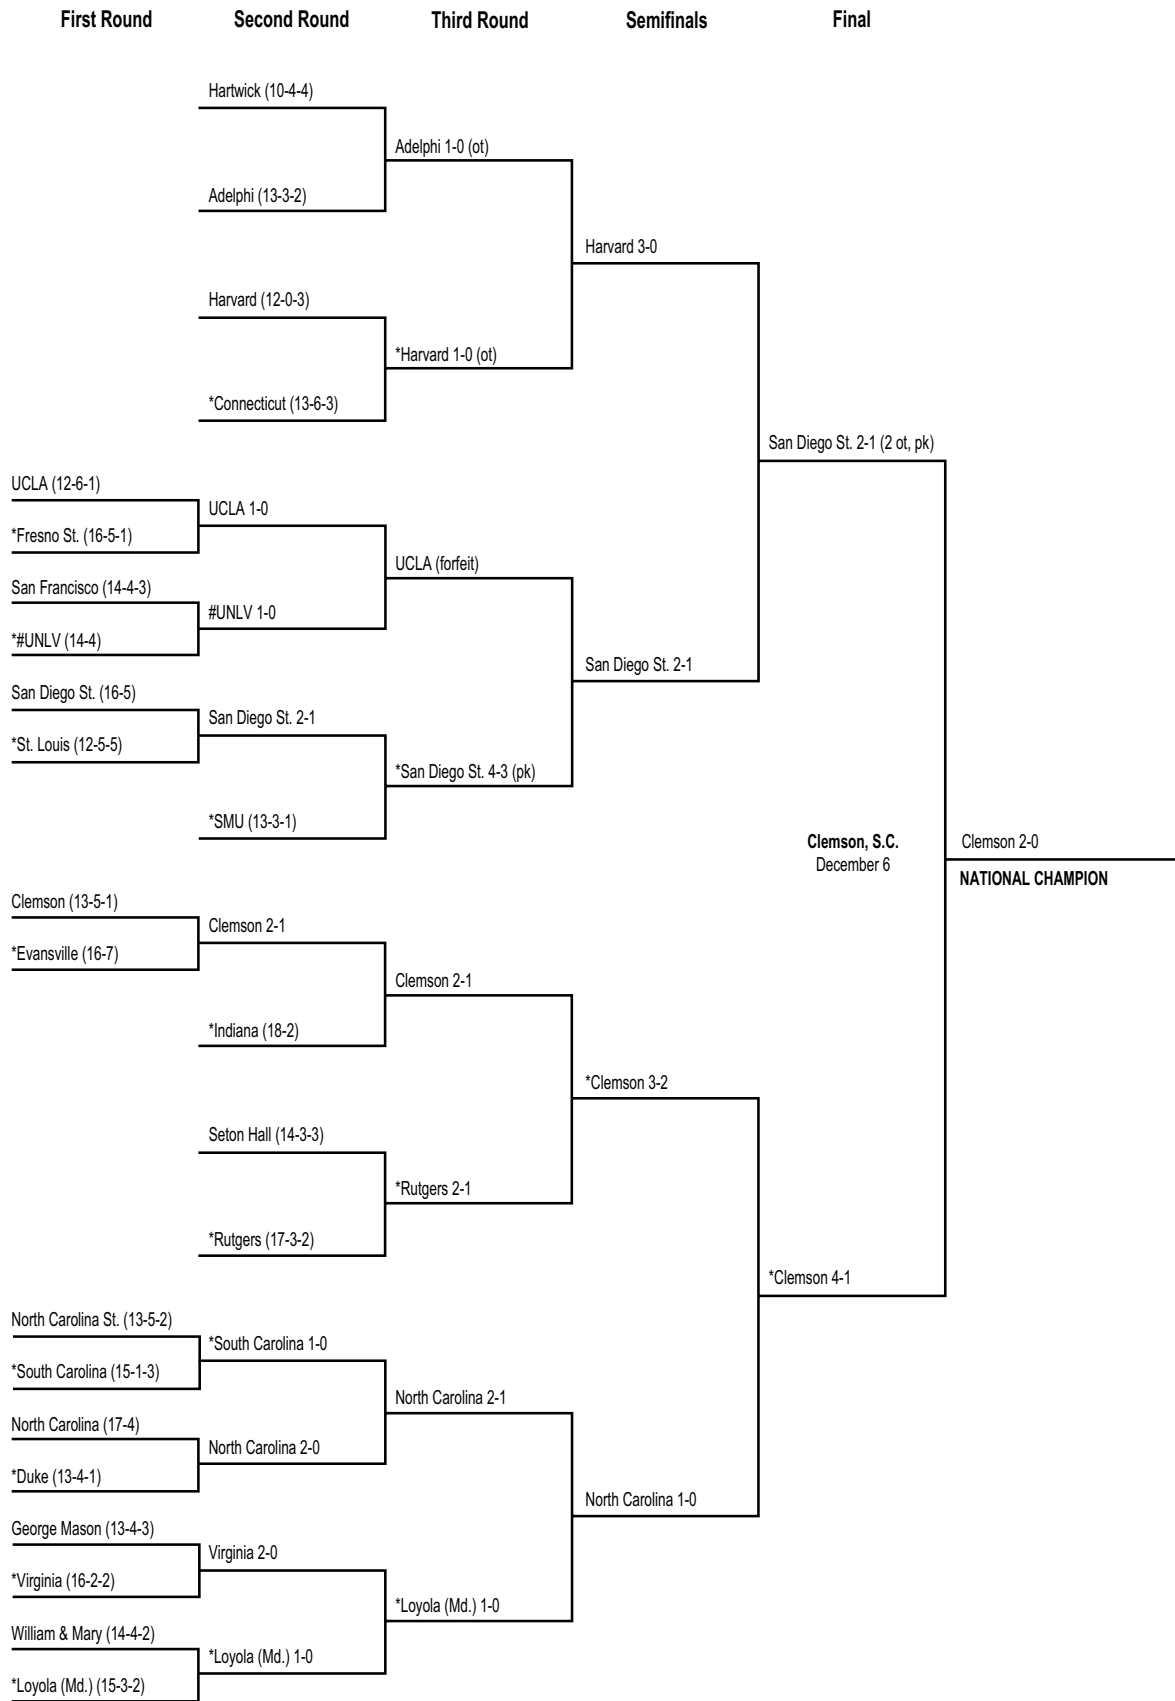

1987 Division I Men's Championship Bracket

*Host institution.
#UNLV's participation in the 1987 tournament was vacated.