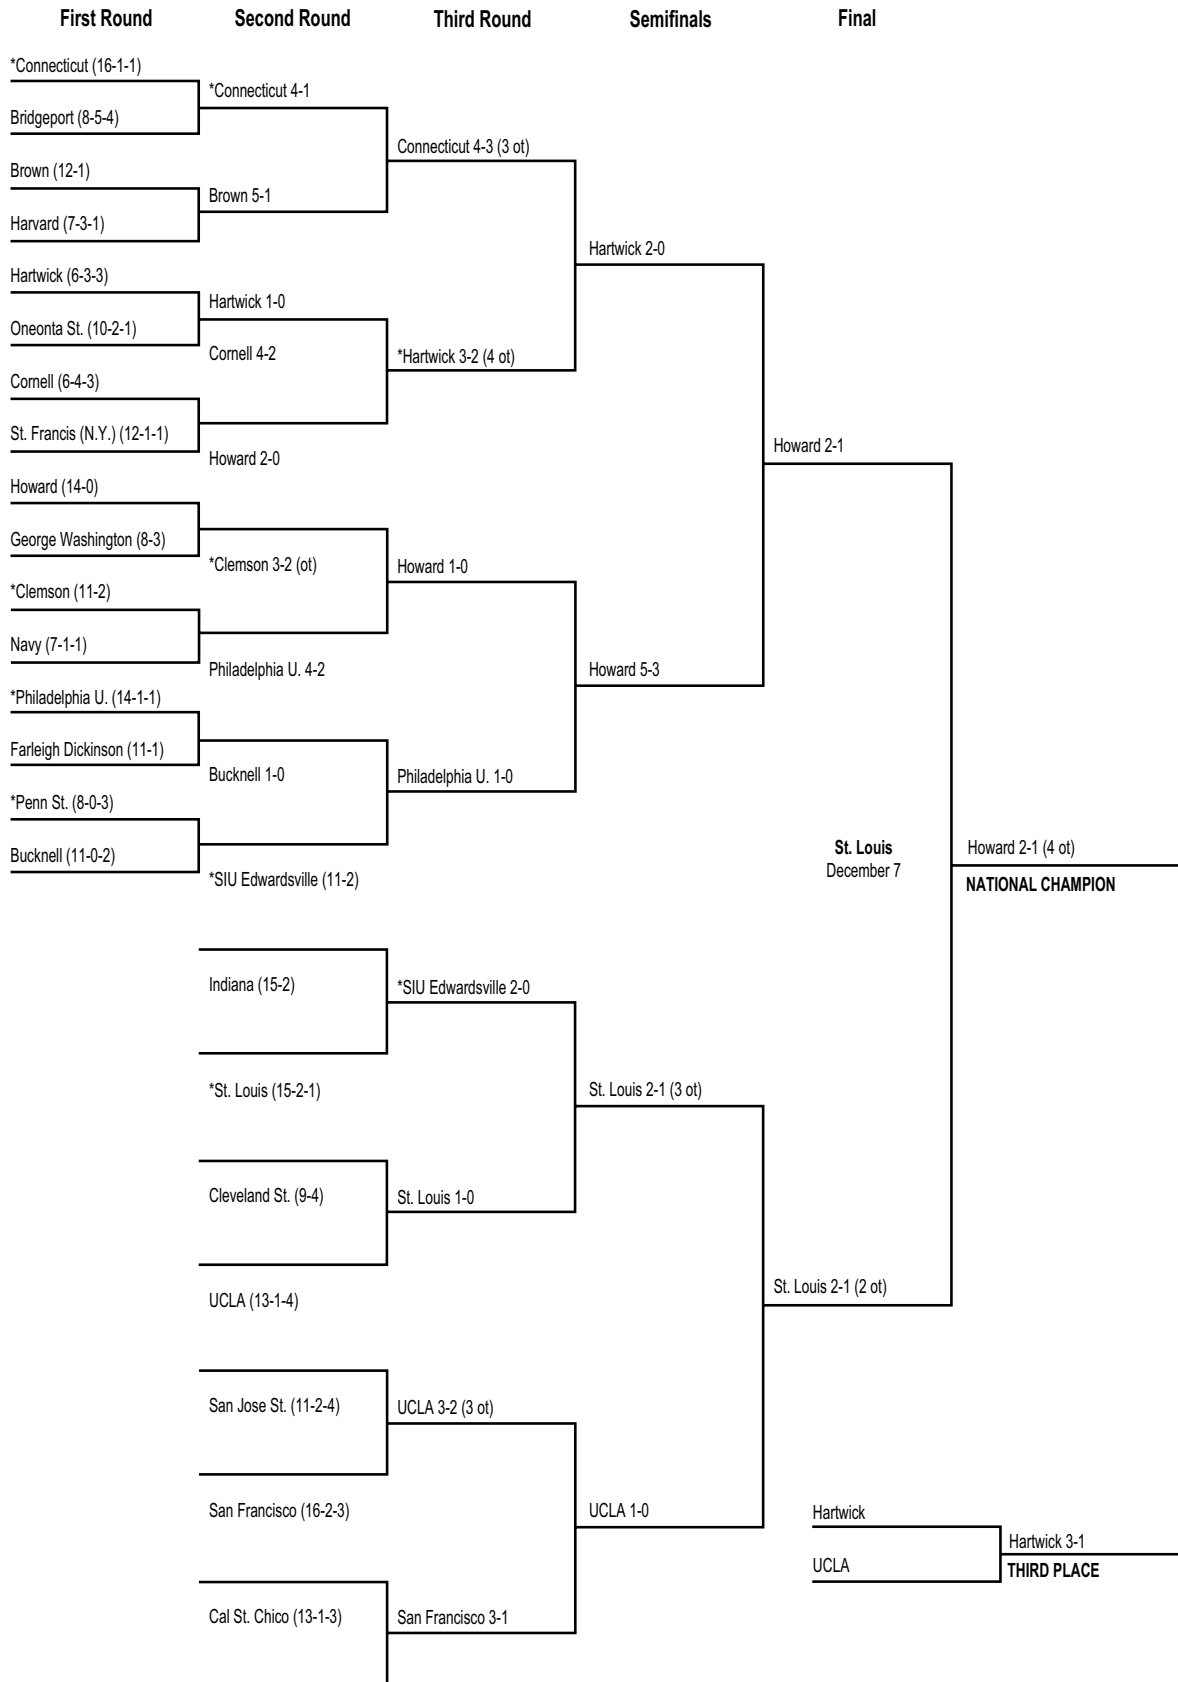

1974 Division I Men's Championship Bracket

*Host institution.