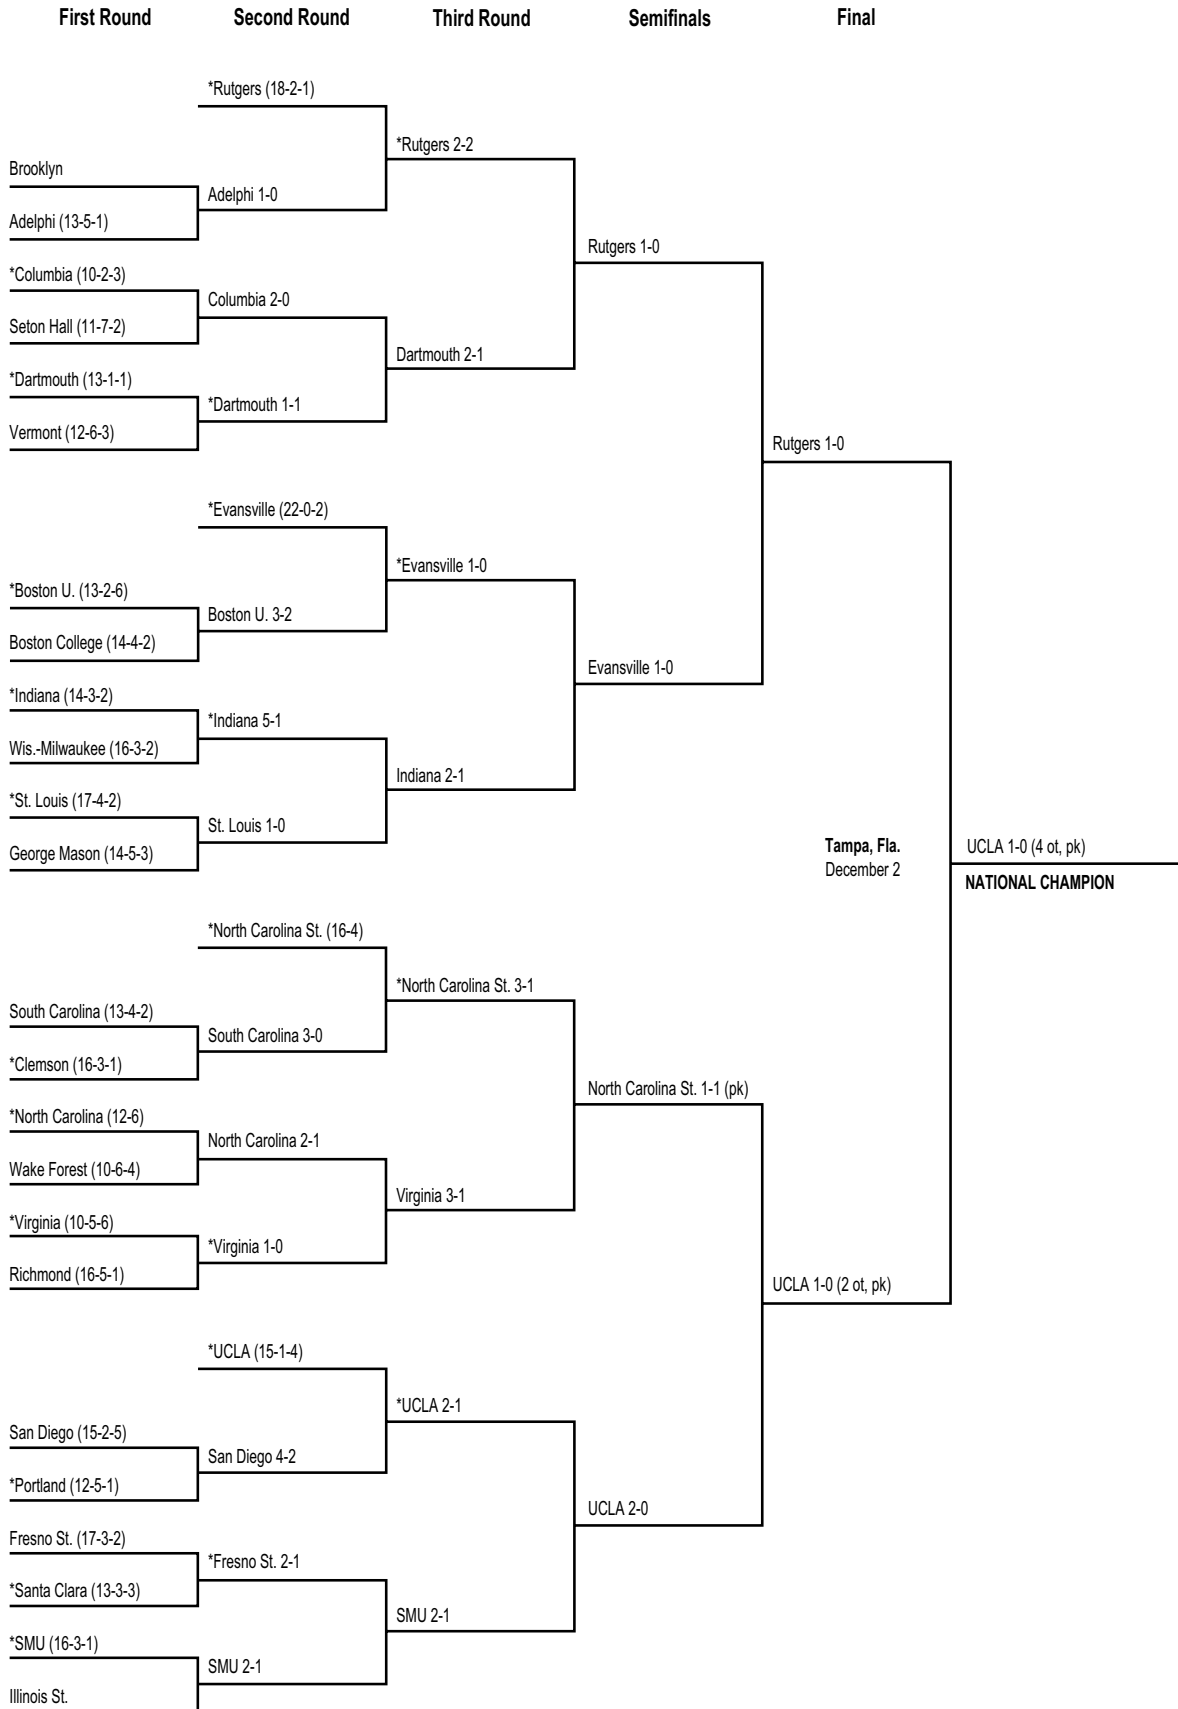

1990 Division I Men's Championship Bracket

*Host institution.