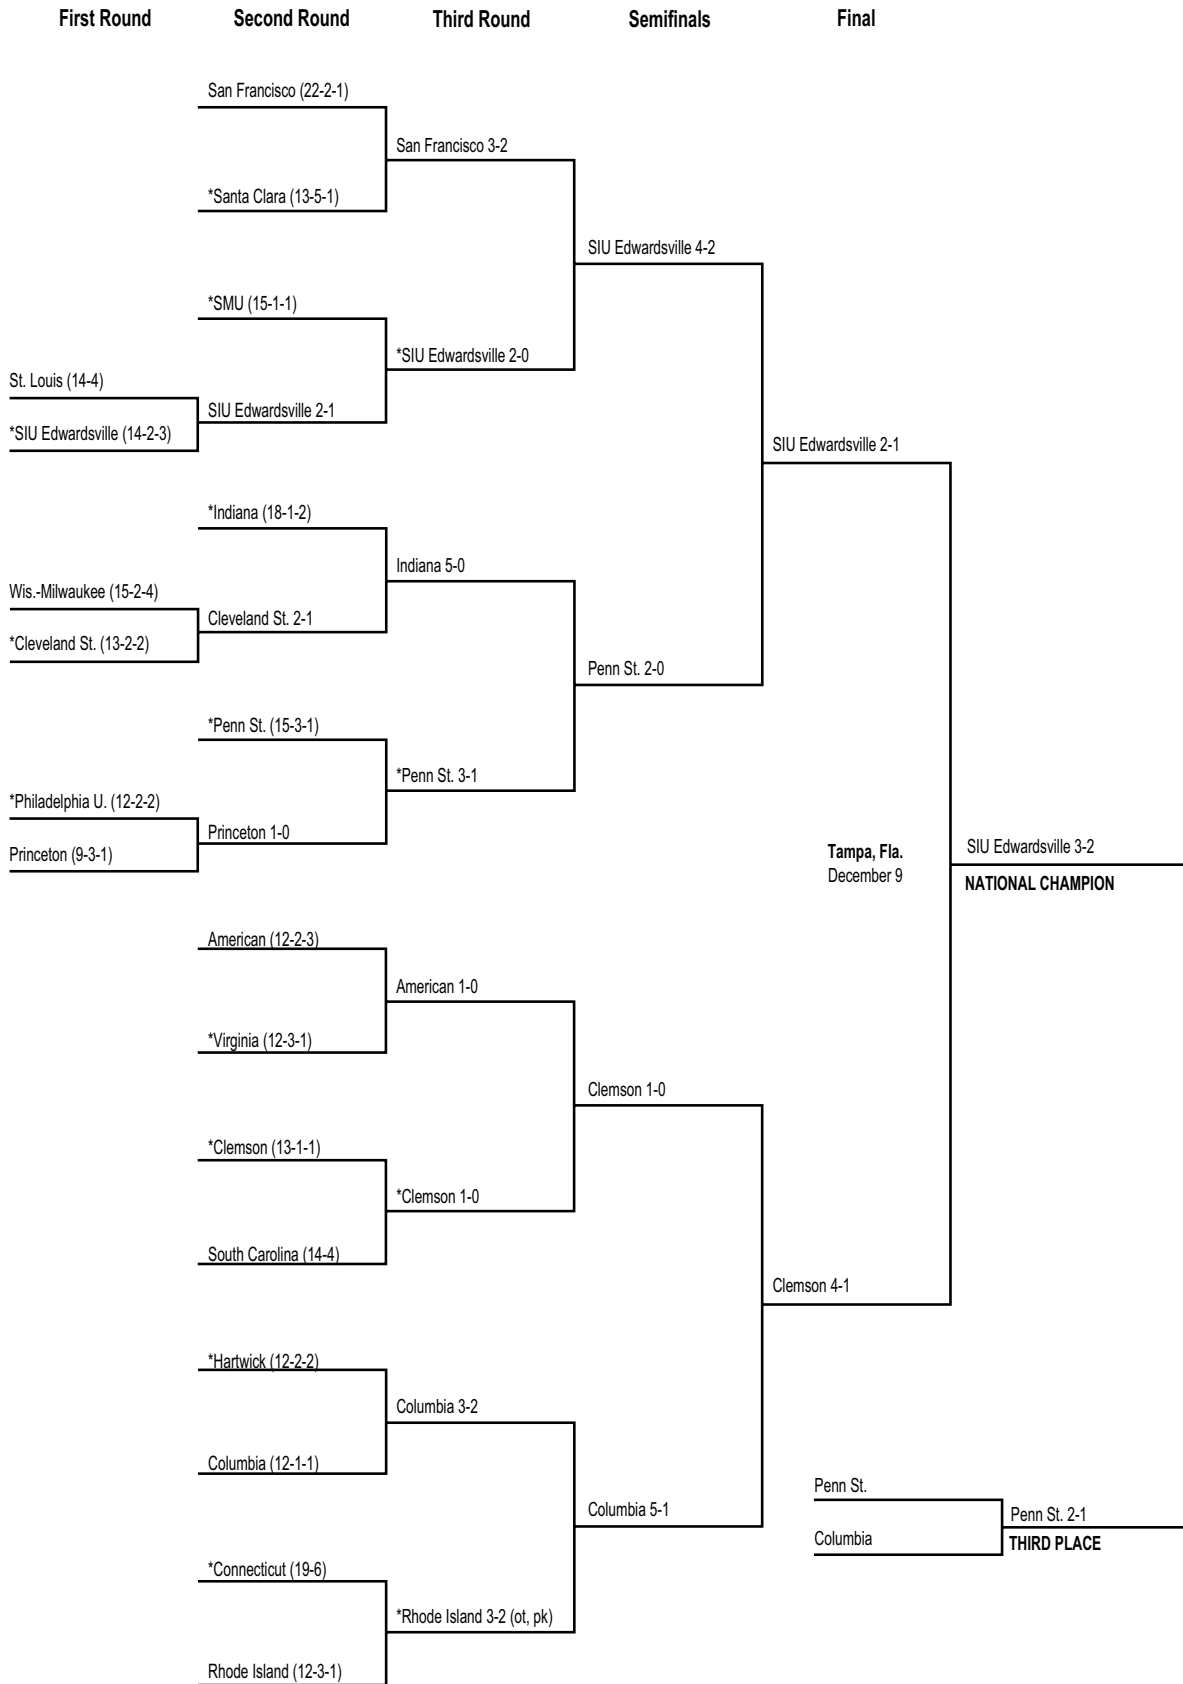

1979 Division I Men's Championship Bracket

*Host institution.