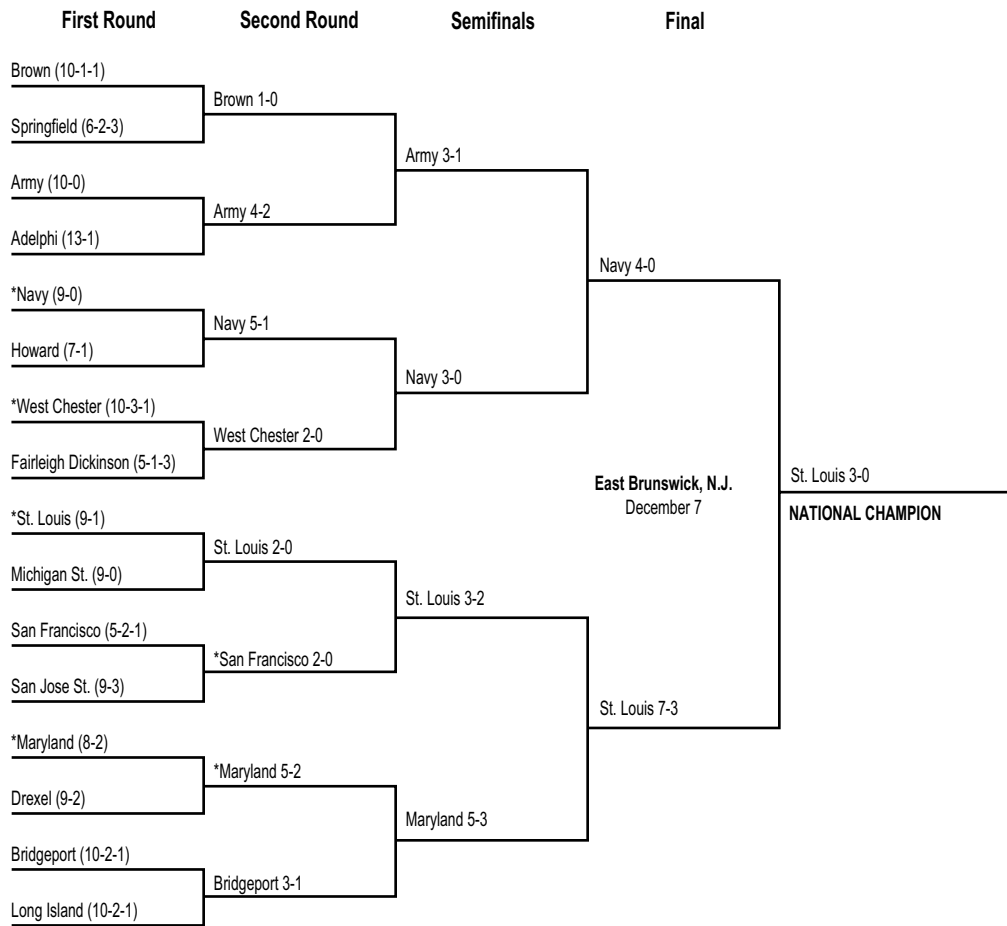

1963 Division I Men's Championship Bracket