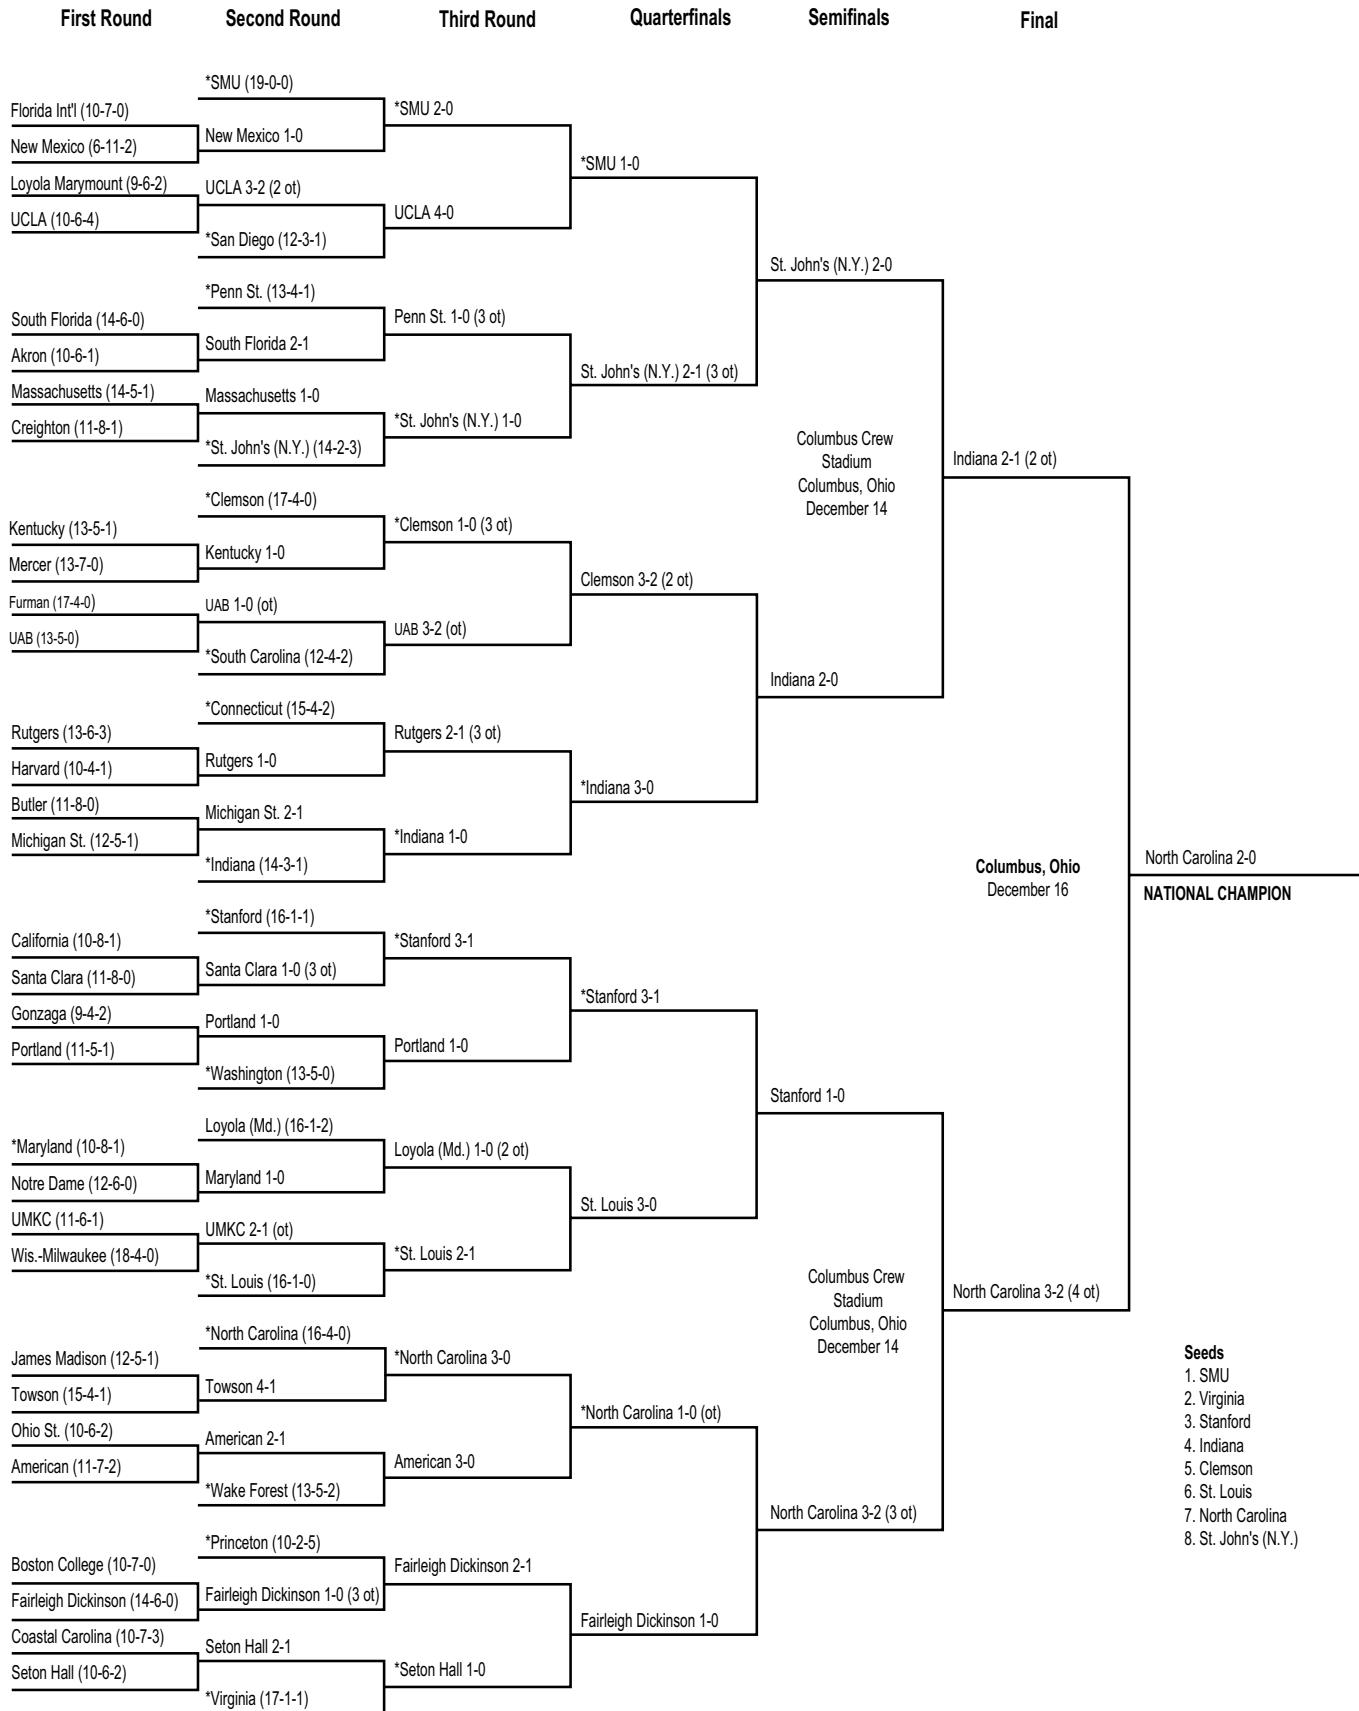

2001 Division I Men's Championship Bracket

1. **Seeds**
1. SMU
  2. Virginia
  3. Stanford
  4. Indiana
  5. Clemson
  6. St. Louis
  7. North Carolina
  8. St. John's (N.Y.)

*Host institution.