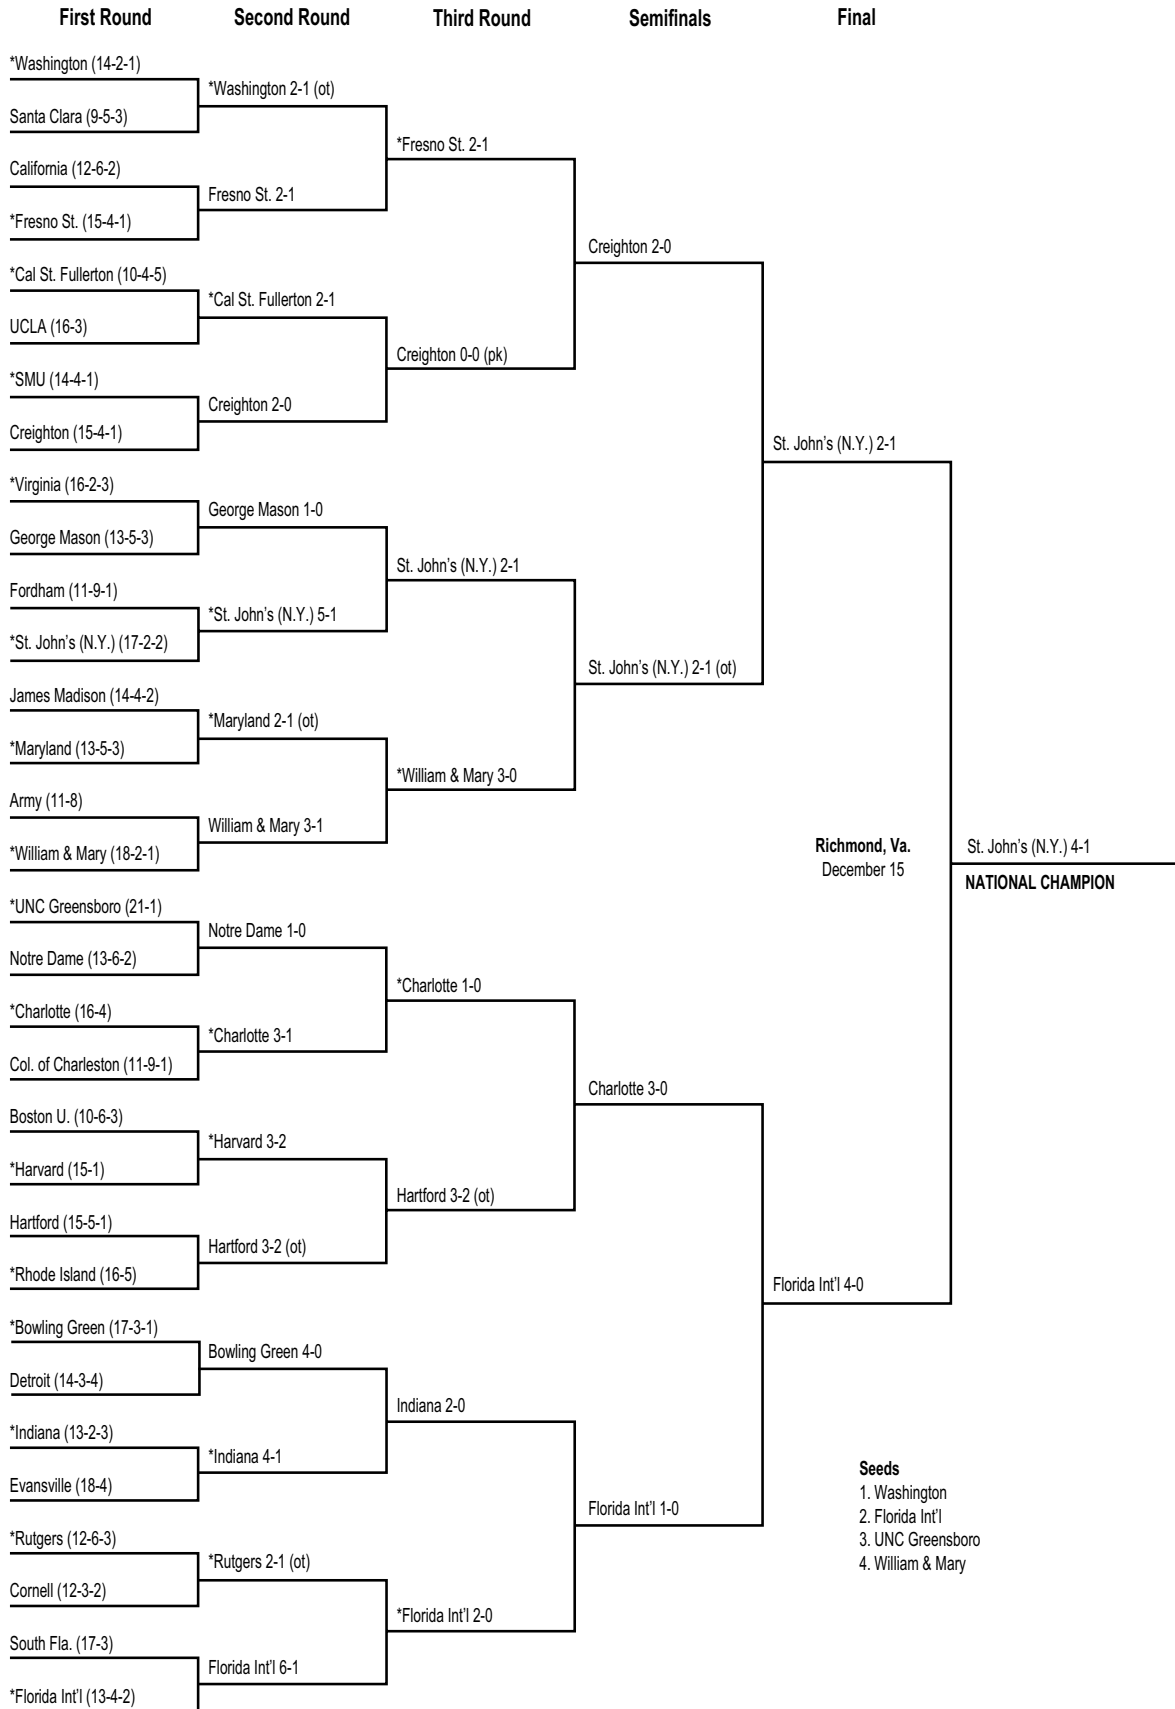

1996 Division I Men's Championship Bracket

*Host institution.

1. **Seeds**
1. Washington
  2. Florida Int'l
  3. UNC Greensboro
  4. William & Mary