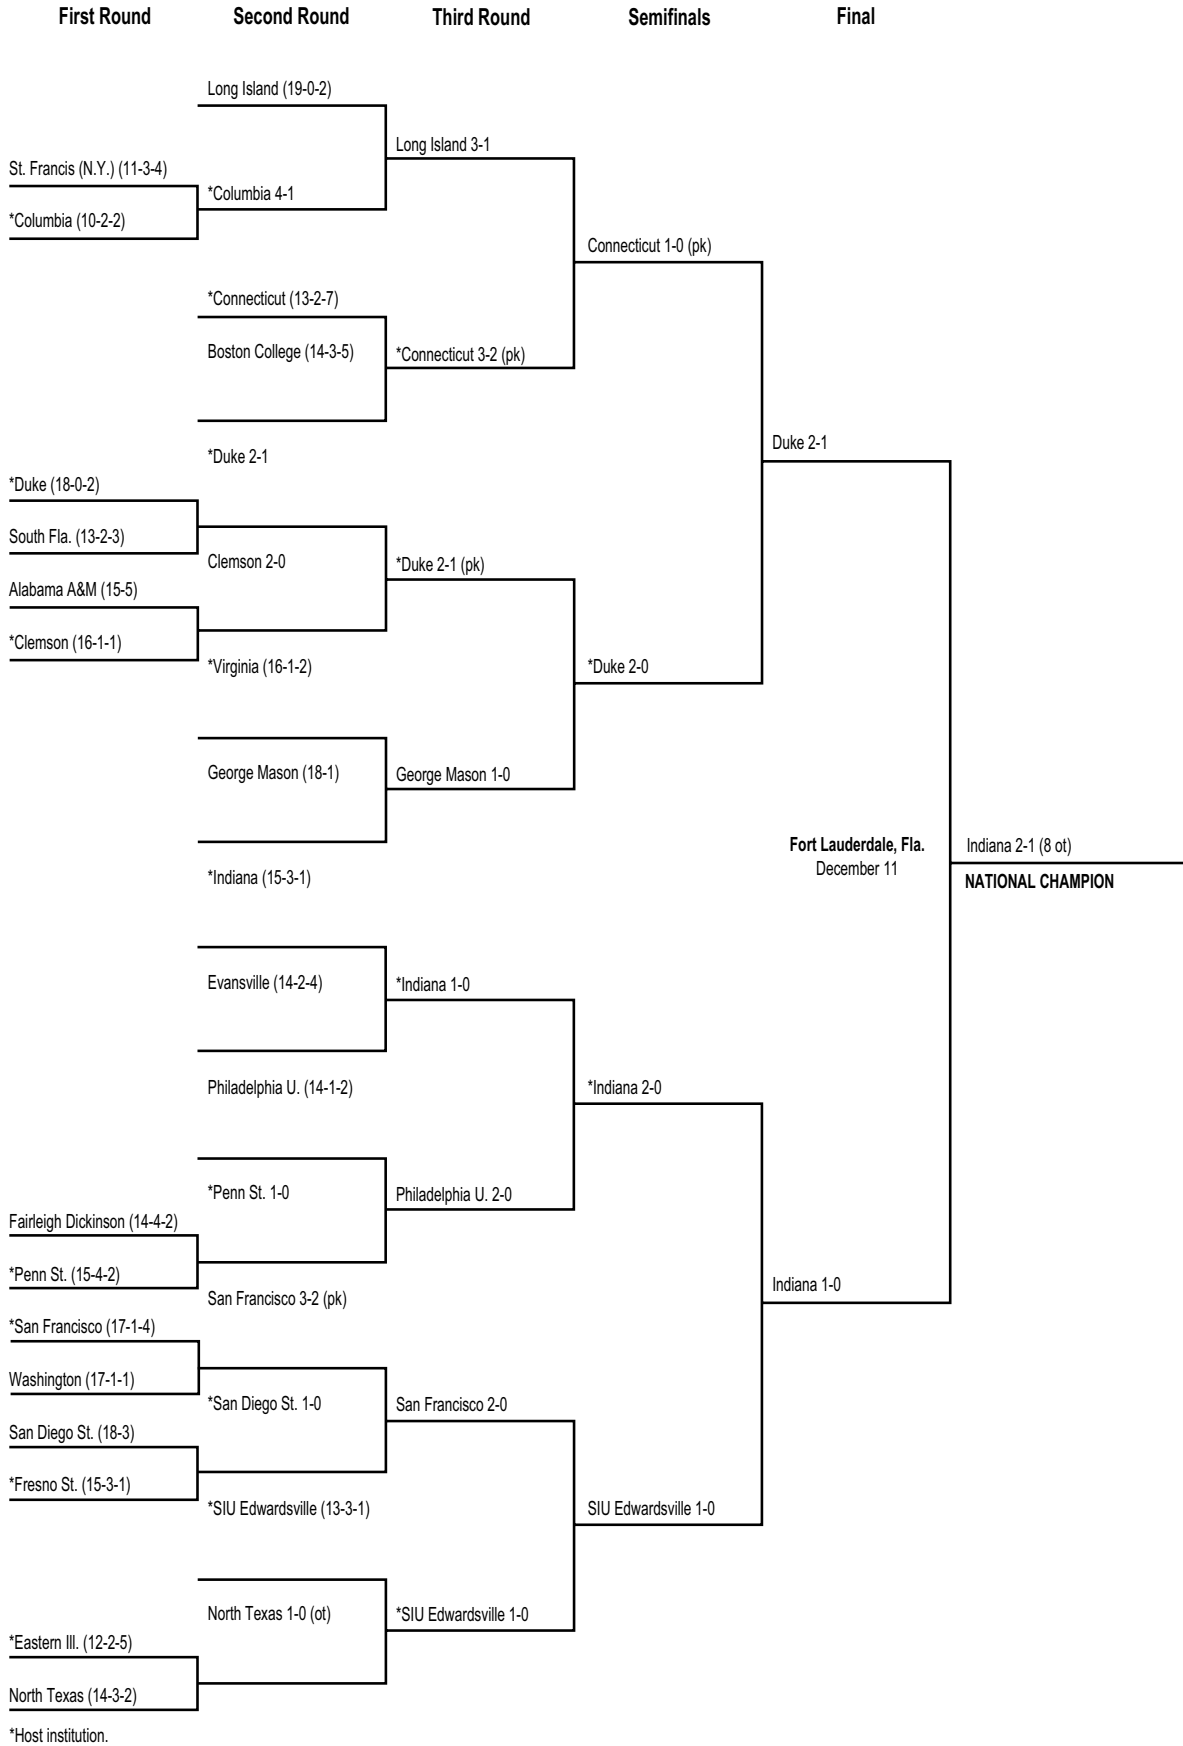

1982 Division I Men's Championship Bracket