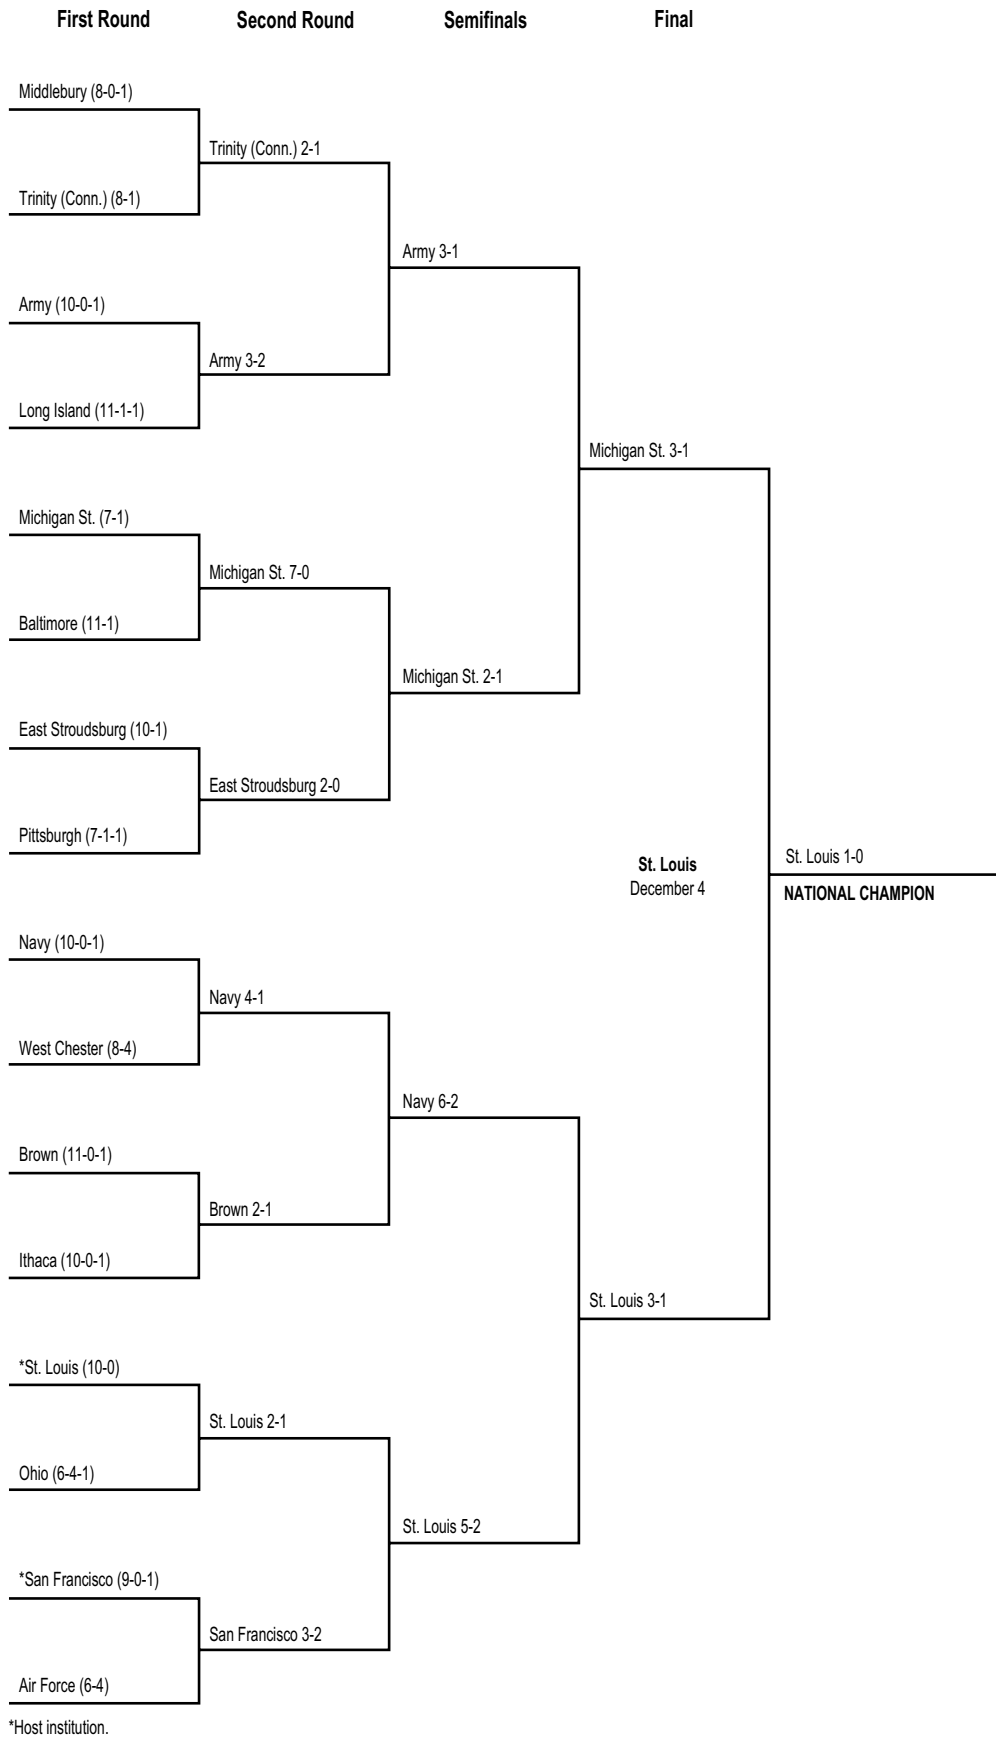

1965 Division I Men's Championship Bracket