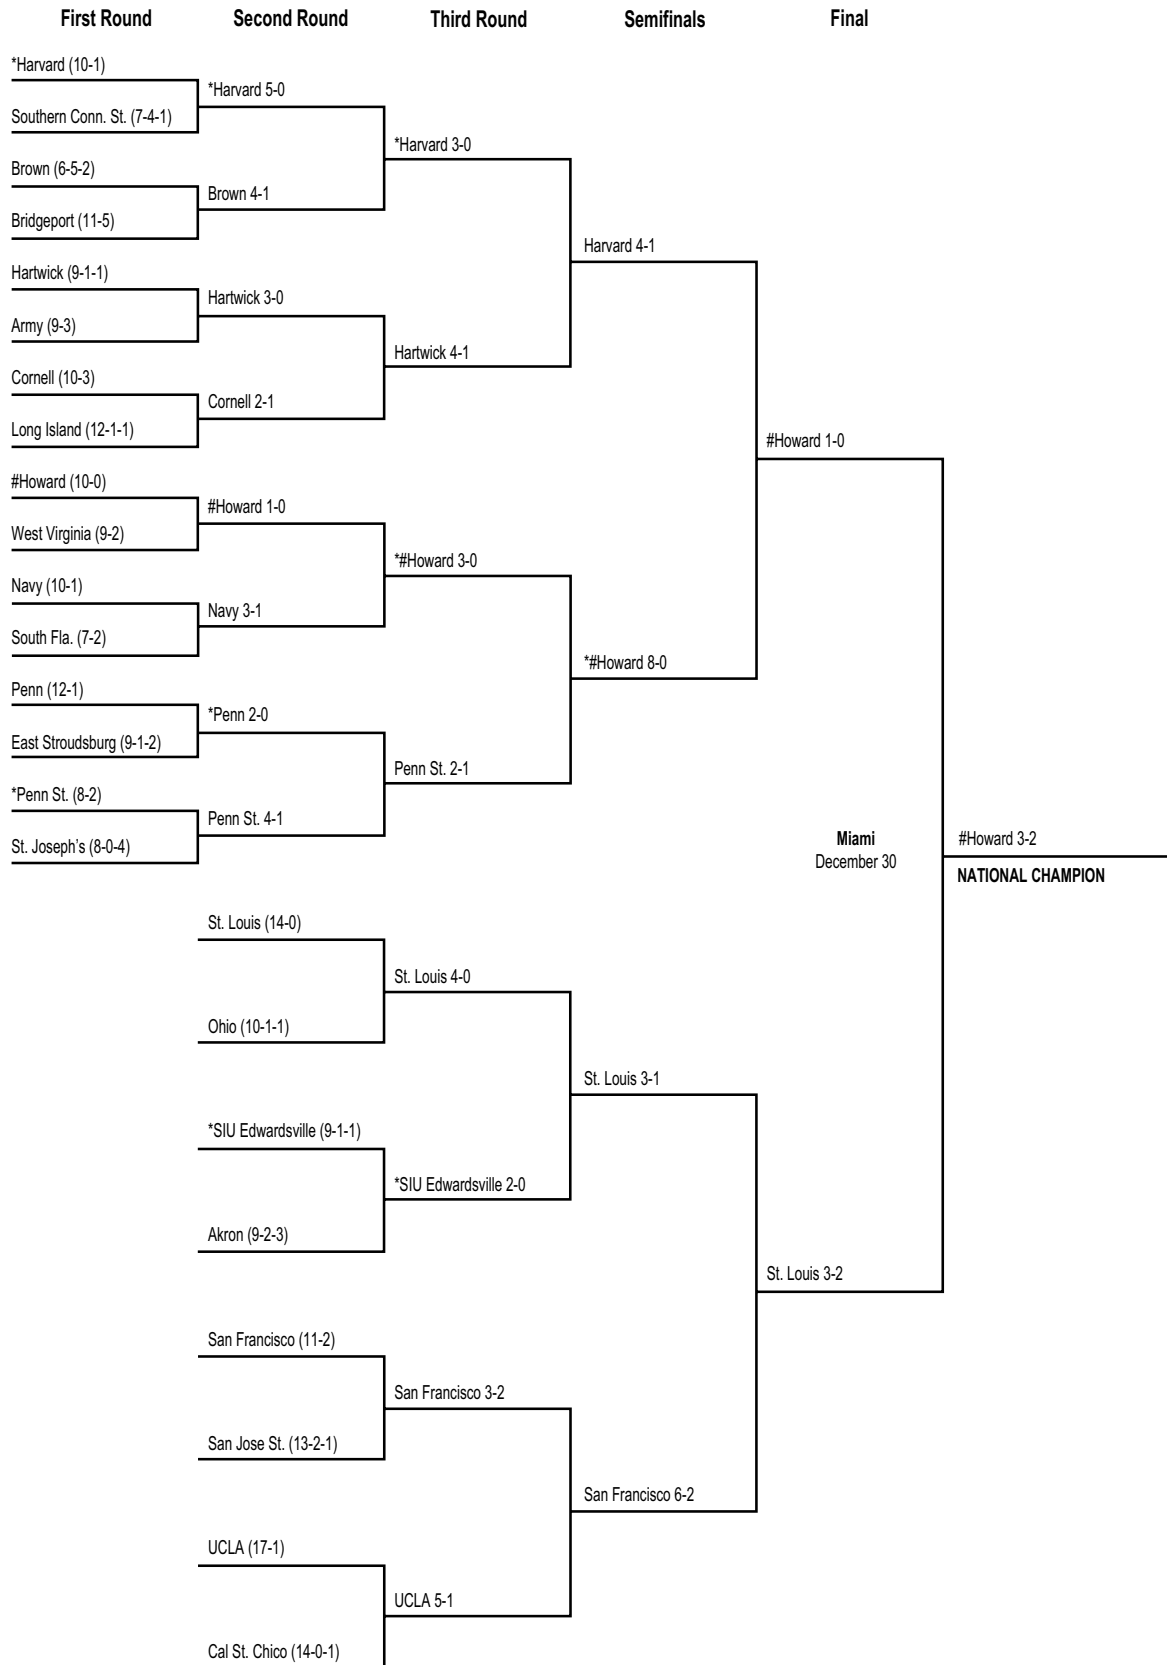

1971 Division I Men's Championship Bracket

*Host institution.
#Howard's participation in the 1971 tournament was vacated.