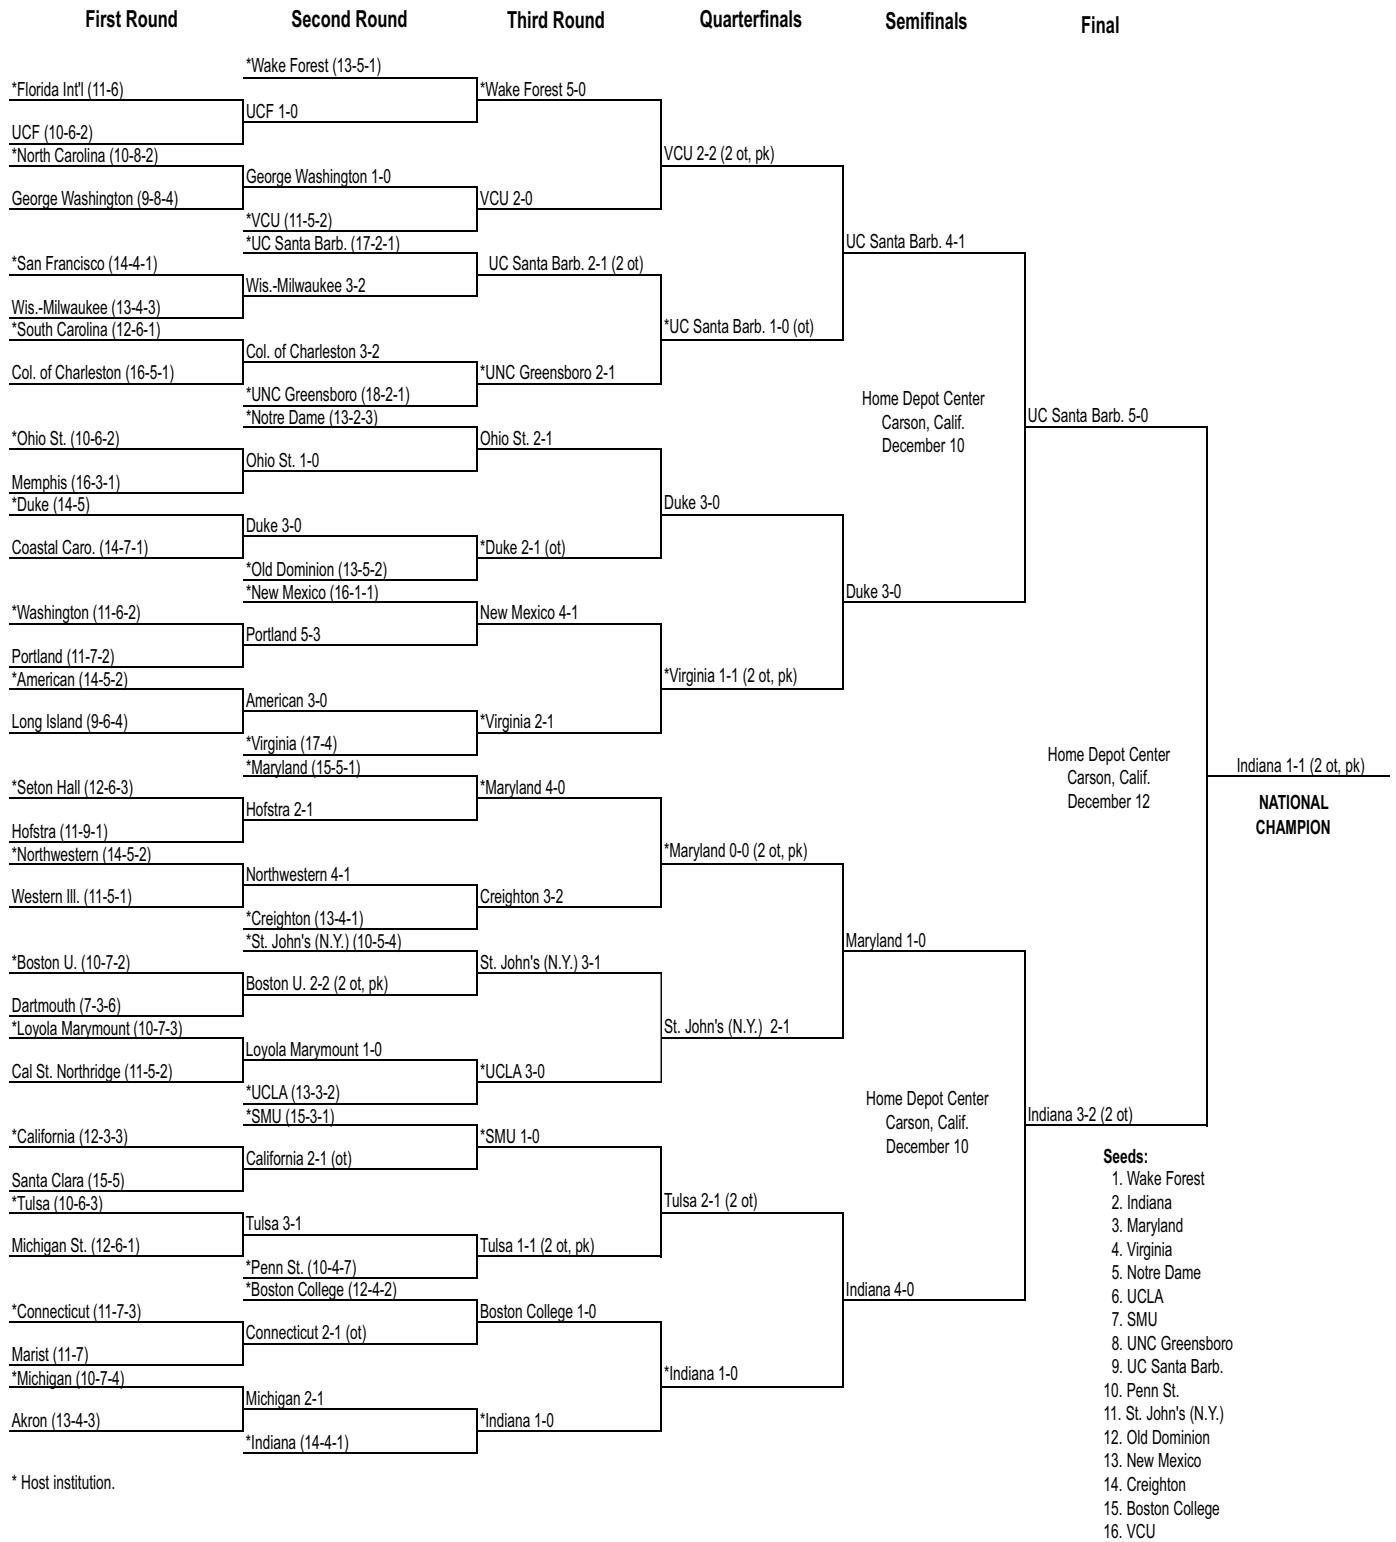

2004 Division I Men's Championship Bracket