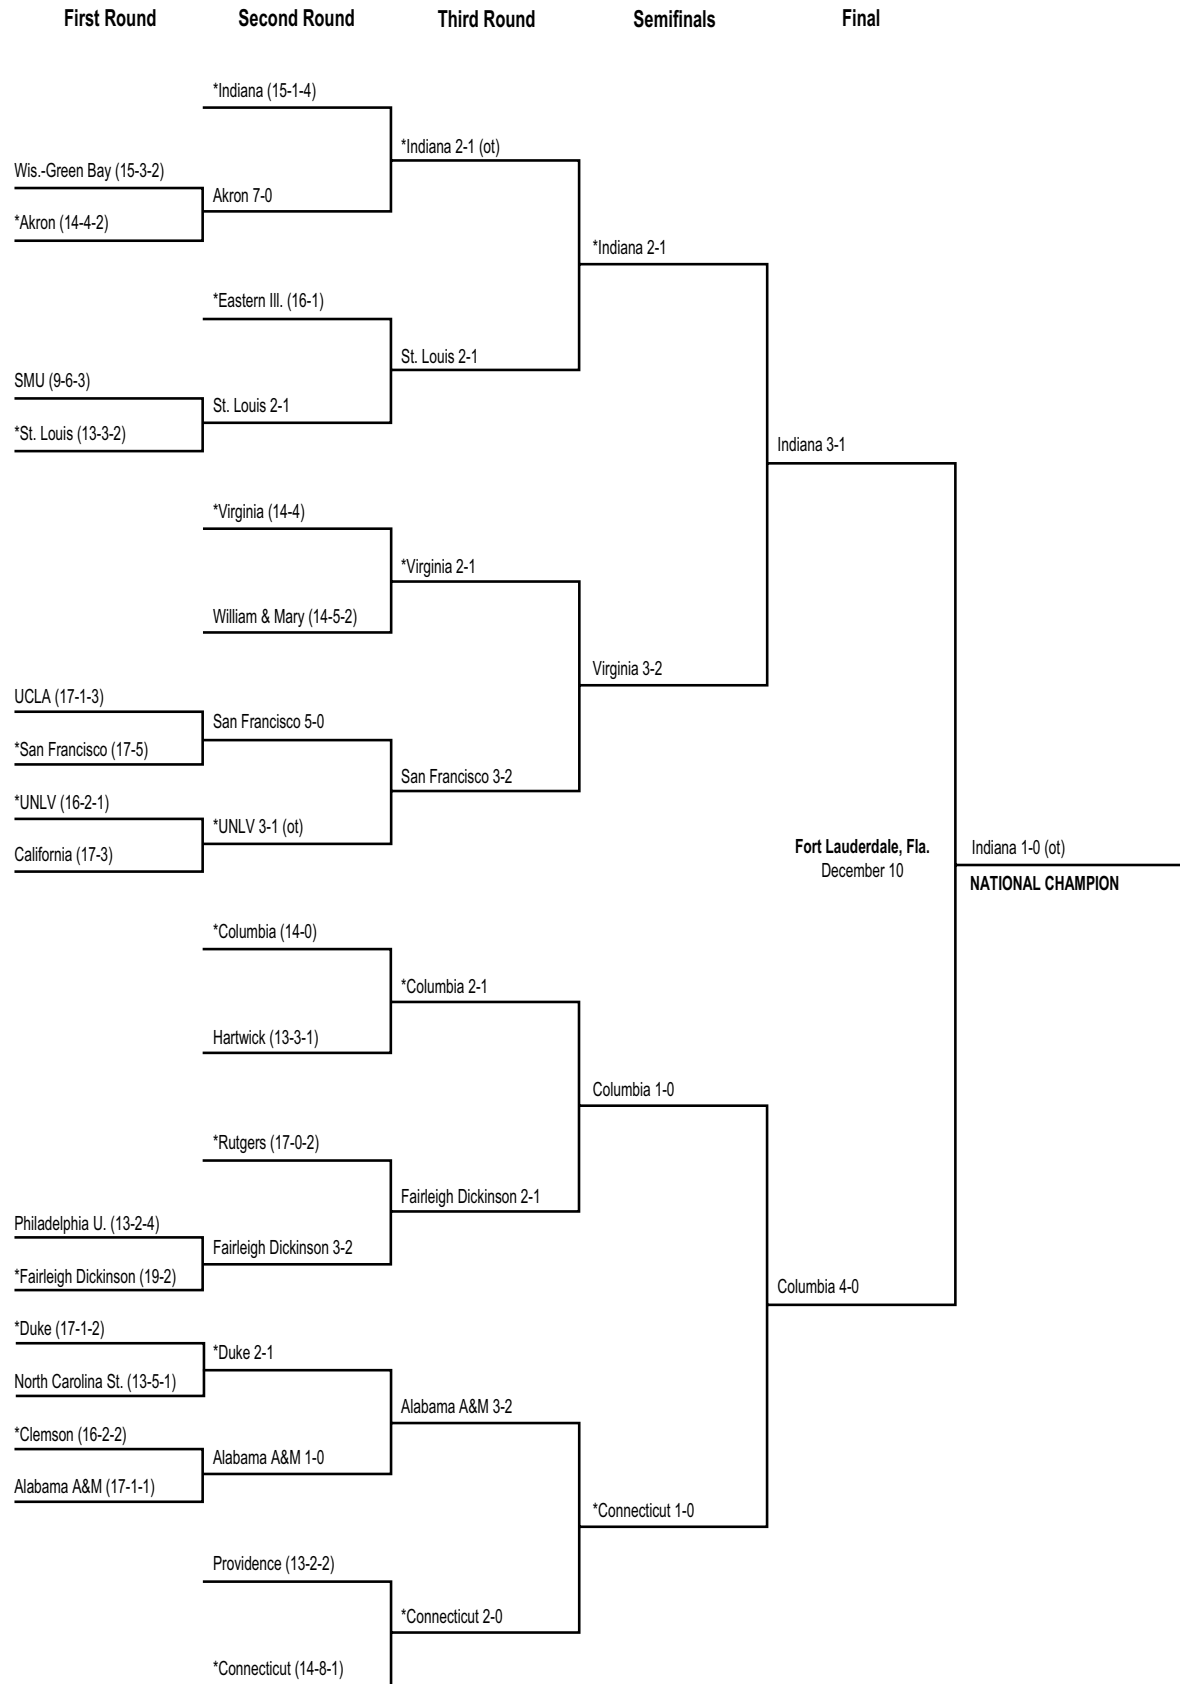

1983 Division I Men's Championship Bracket

*Host institution.