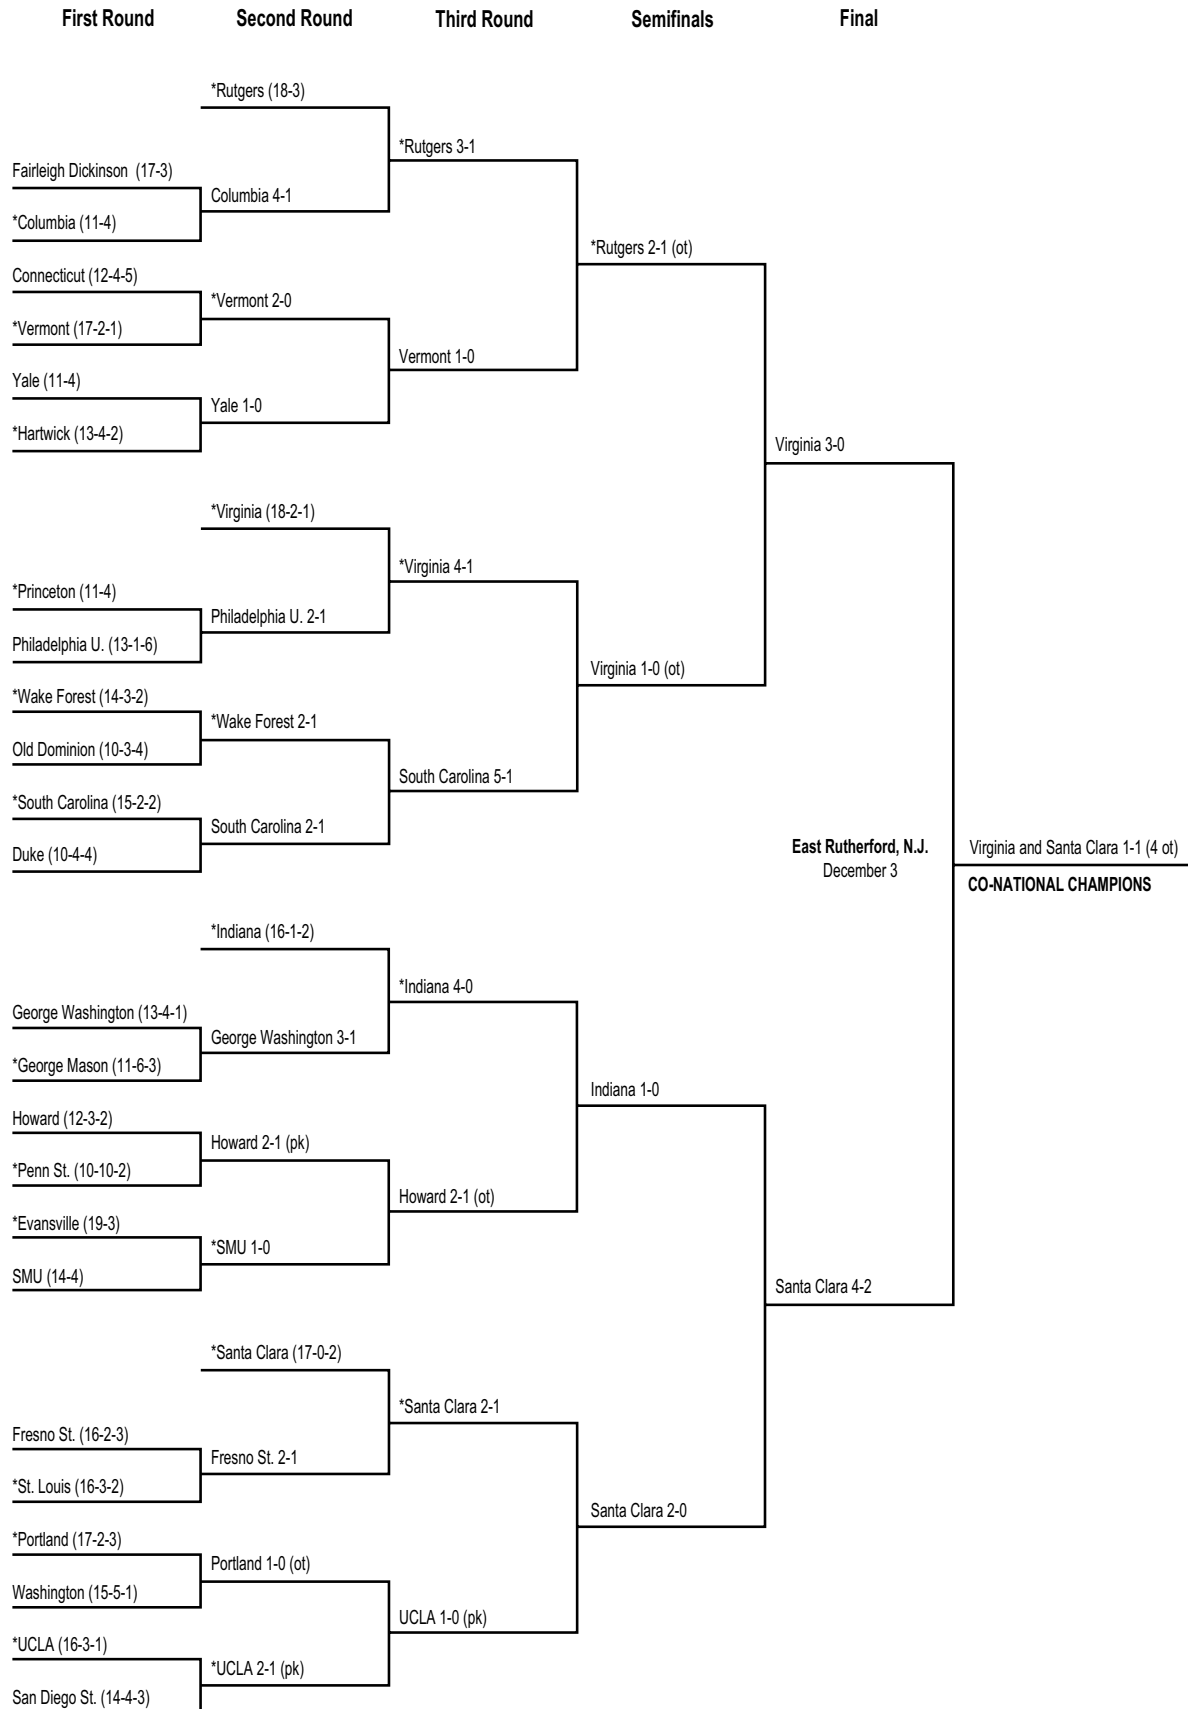

1989 Division I Men's Championship Bracket

*Host institution.