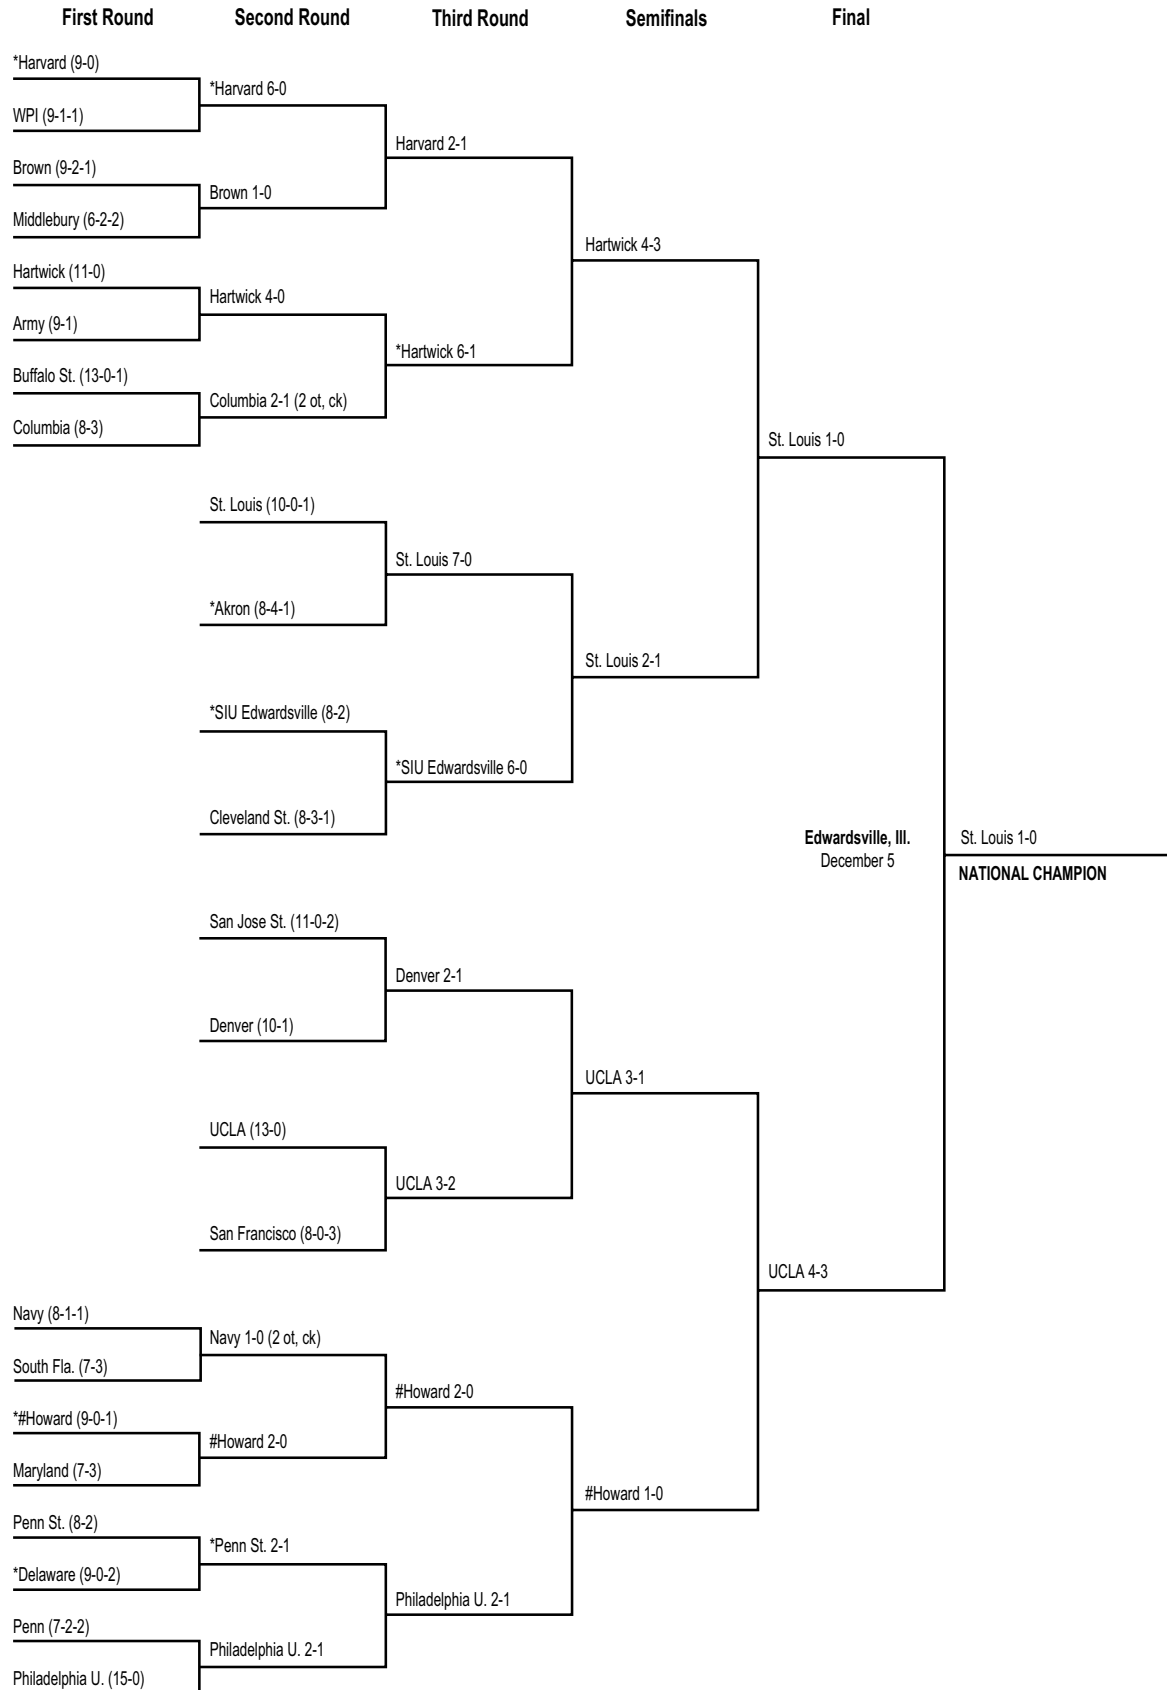

1970 Division I Men's Championship Bracket

*Host institution.
#Howard's participation in the 1970 tournament was vacated.