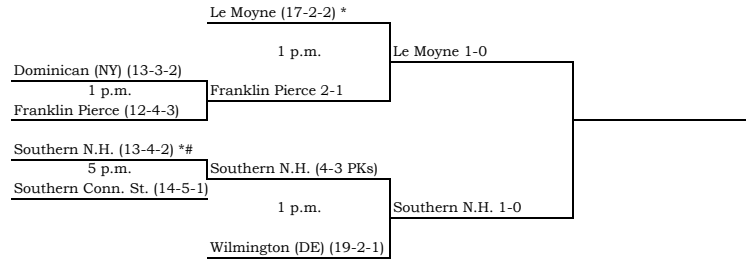

Hosted by University of Tampa
December 3 and 5

Opening Round
November 11

First Round
November 12 or 13

Second Round
November 14 or 15

Quarterfinals
November 21 or 22

Semifinals
December 3

Final
December 5

SUPER REGION 1

SUPER REGION 2

SUPER REGION 3

Note: Southeast Region Rounds 1 and 2 to be played Friday/Sunday, respectively.

SUPER REGION 4

NATIONAL CHAMPION

* Host Site
Note: All Times Local
Games will be played on Thurs. Nov. 12th and Sat. Nov. 14th