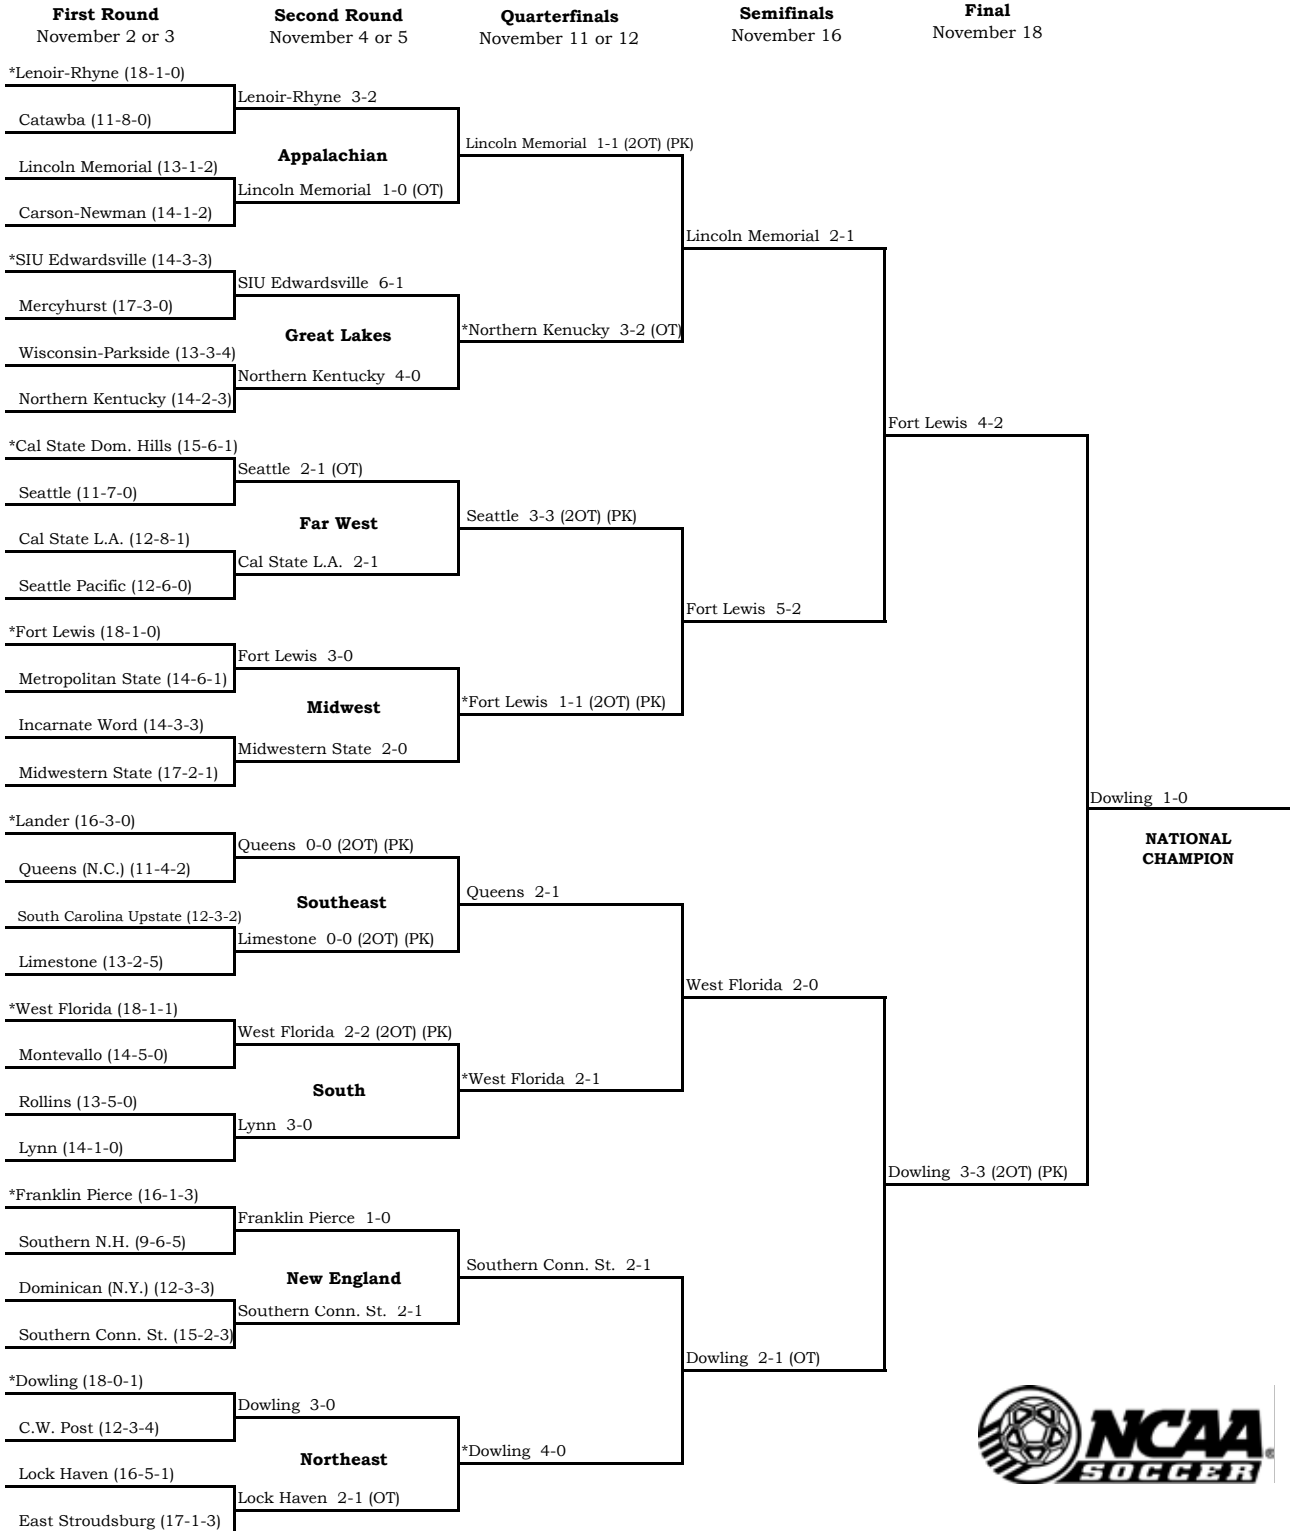

2006 Division II Men's SOCCER CHAMPIONSHIP

University of West Florida
November 16 and 18

*Denotes host institution.
NCAA/11/20/06/kh