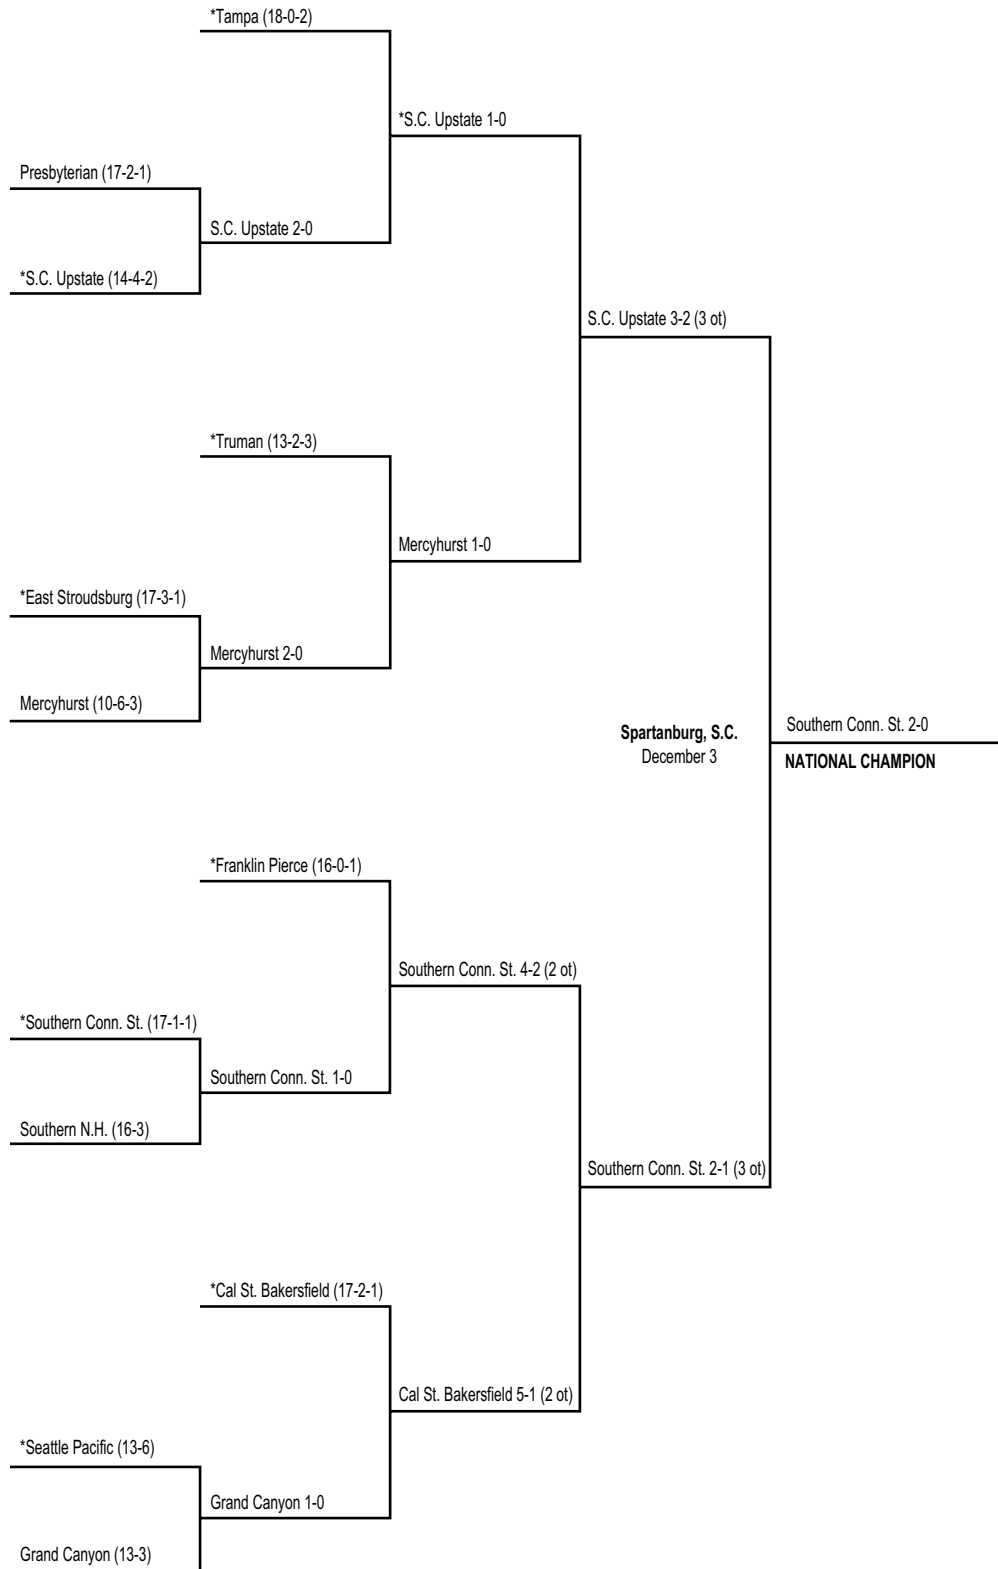

1995 Division II Men's Championship Bracket

First Round Second Round Semifinals Final

*Host institution.

1996 Division II Men's Championship Bracket

1997 Division II Men's Championship Bracket

*Host institution.