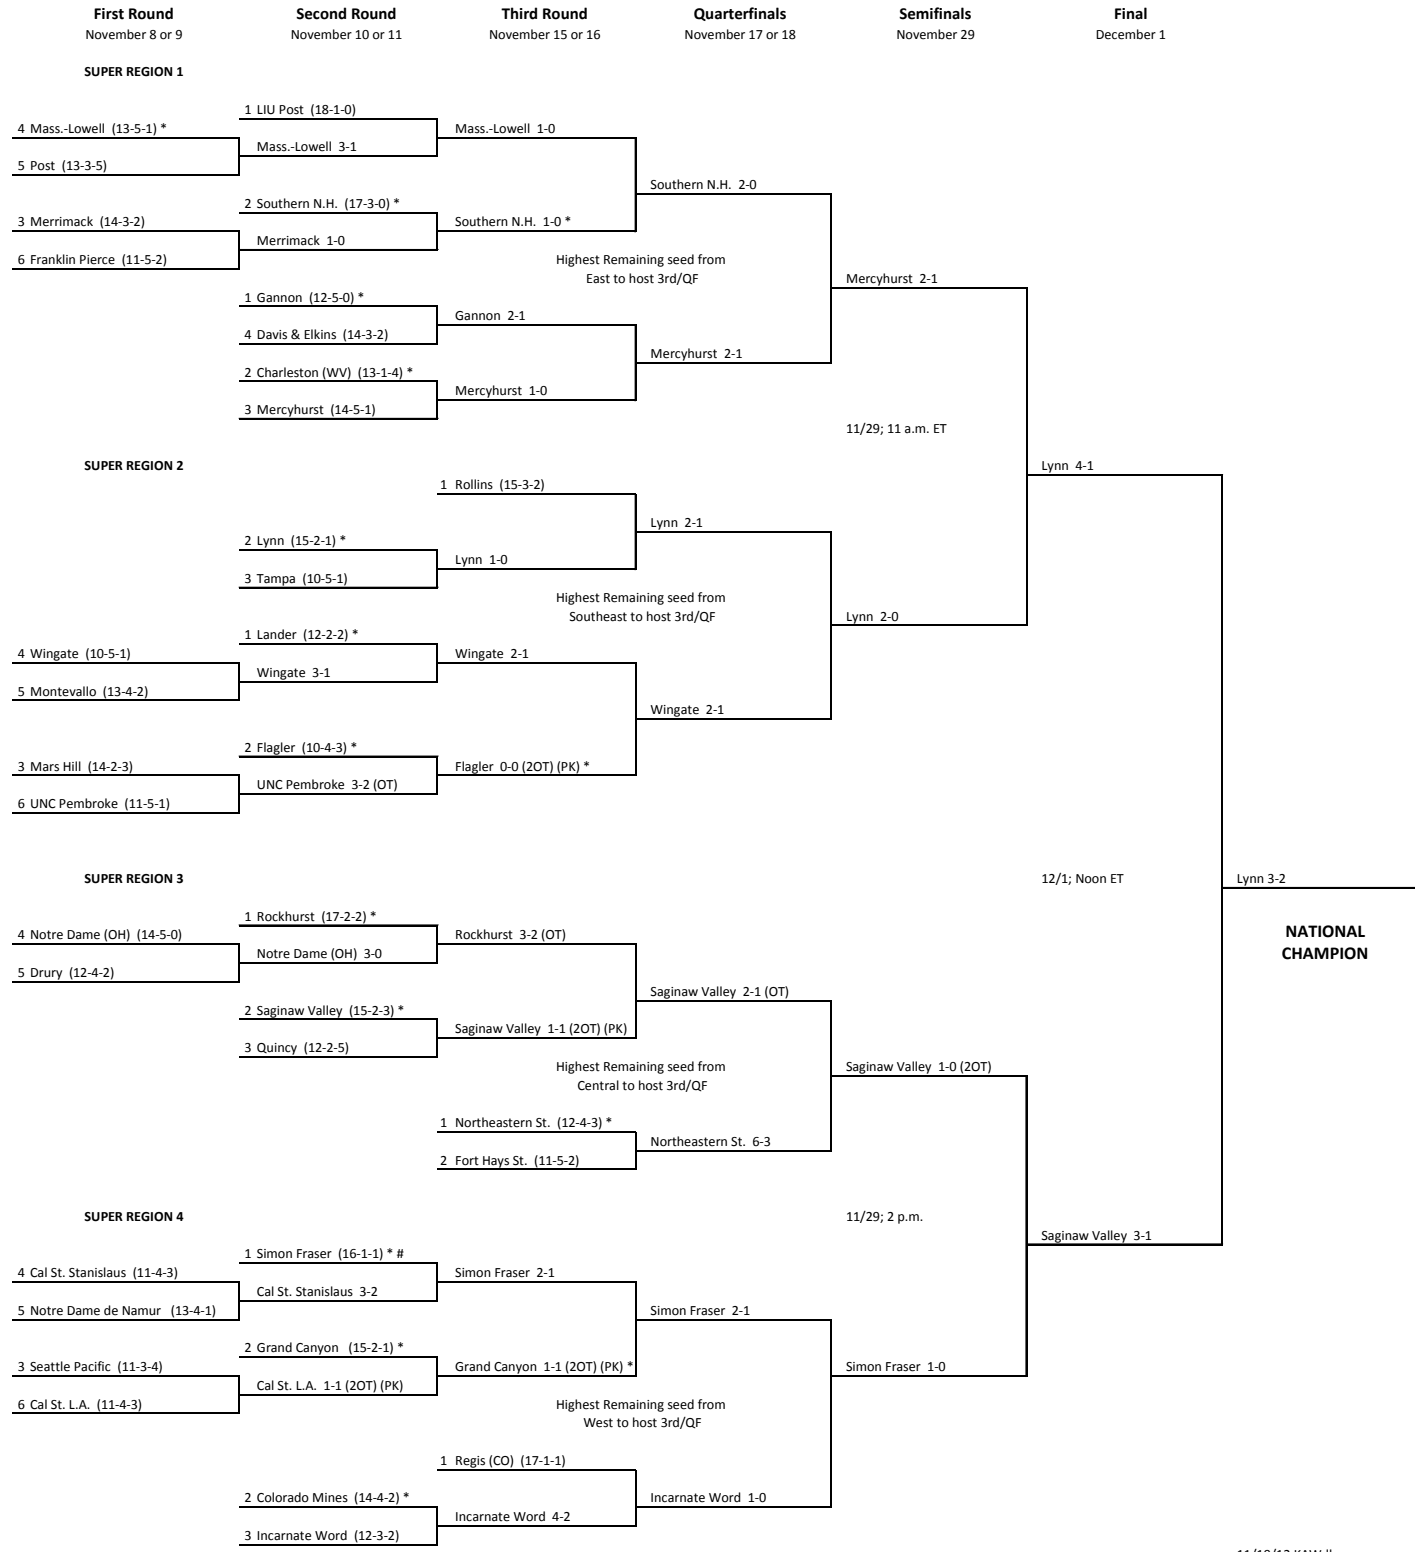

2012 NCAA Division II Men's Soccer Championship

**Hosted by the Peach Belt Conference
November 29 and December 1**

* Host Site
# Hosting at Cal State East Bay