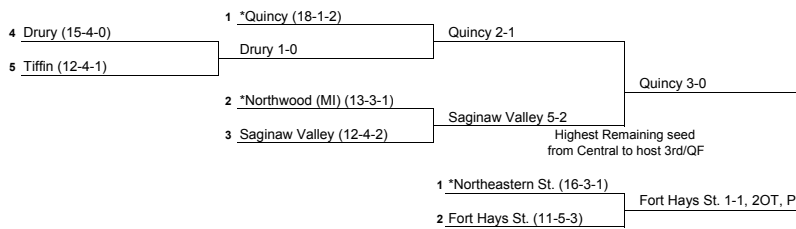

SUPER REGION 3

* Host Institution
All times are Eastern time.
Information subject to change.