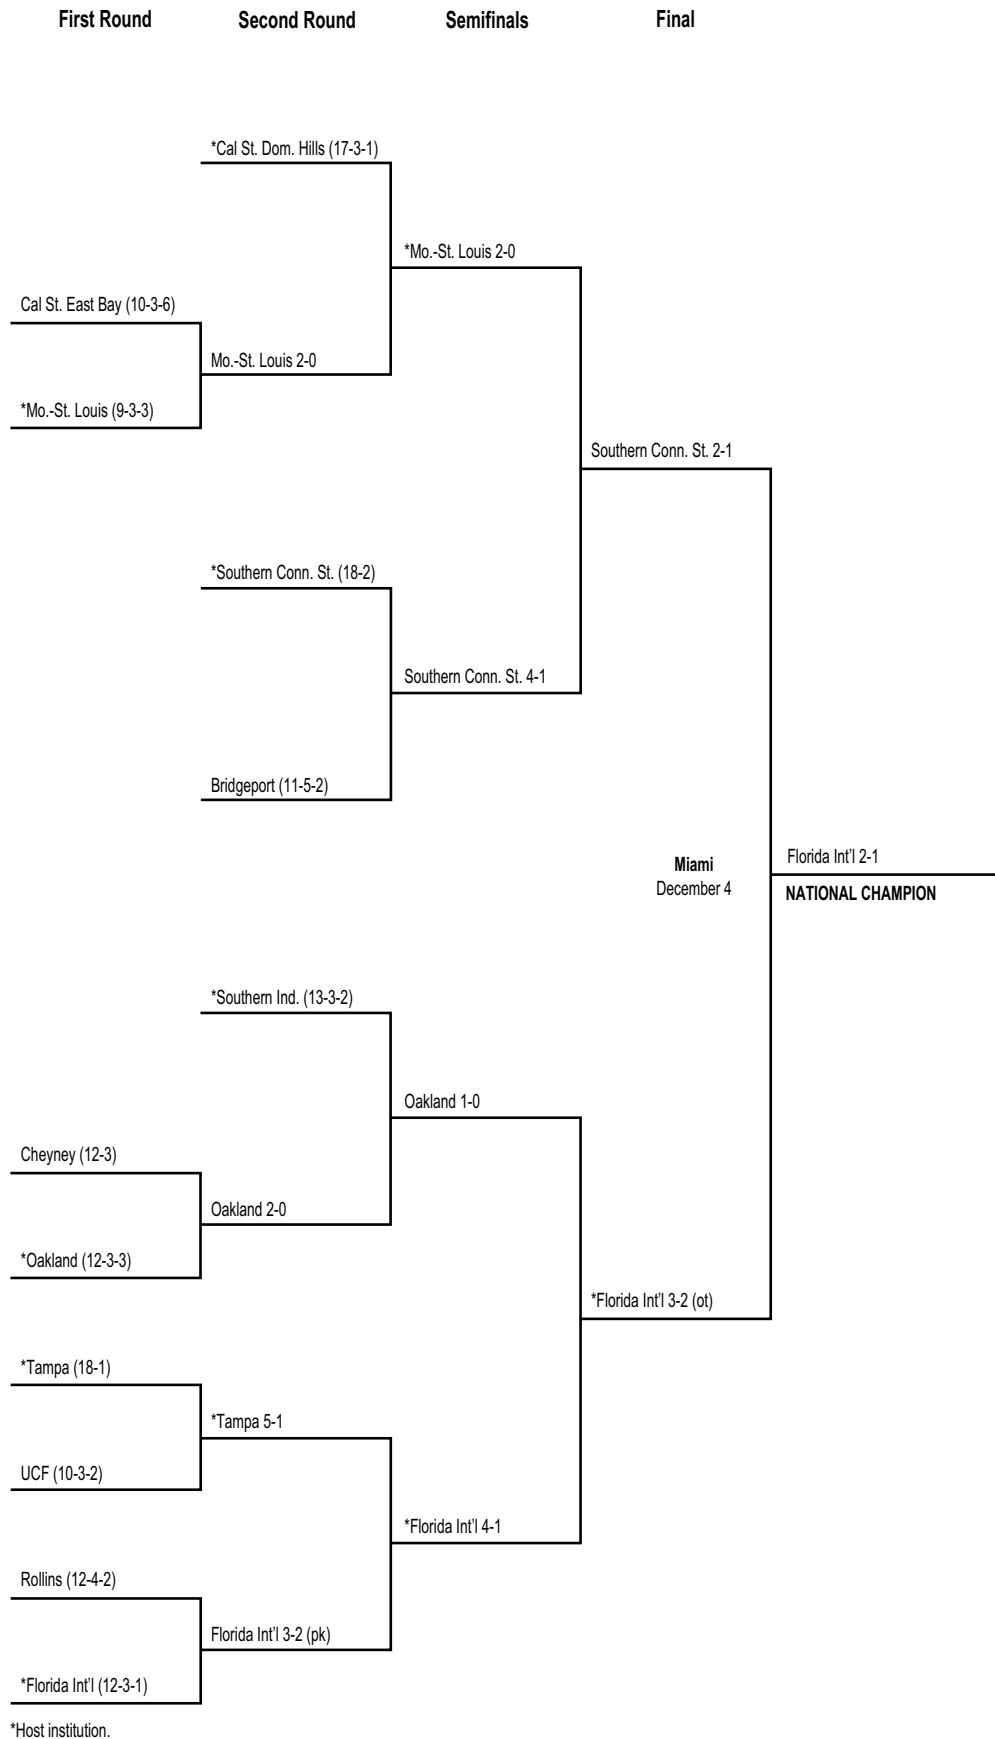

1982 Division II Men's Championship Bracket