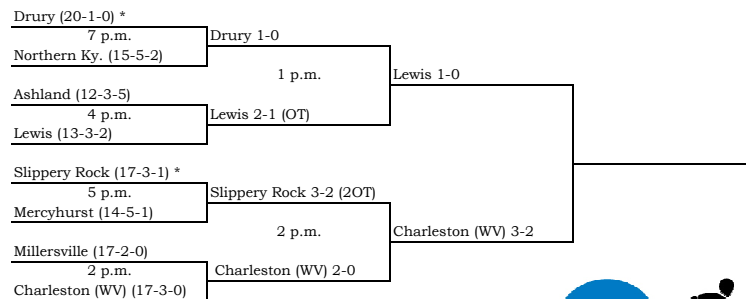

Hosted by University of Tampa
December 3 and 5

Opening Round
November 11

First Round
November 12 or 13

Second Round
November 14 or 15

Quarterfinals
November 21 or 22

Semifinals
December 3

Final
December 5

SUPER REGION 1

SUPER REGION 2

SUPER REGION 3

Note: Southeast Region Rounds 1 and 2 to be played Friday/Sunday, respectively.

SUPER REGION 4

NATIONAL CHAMPION

* Host Site
Note: All Times Local
Games will be played on Thurs. Nov. 12th and Sat. Nov. 14th

2010 Division II Men's SOCCER CHAMPIONSHIP

Hosted by **Bellarmine University**
December 2 and 4

Opening Round
November 10

First Round
November 11 or 12

Second Round
November 13 or 14

Quarterfinals
November 20 or 21

Semifinals
December 2

Final
December 4

SUPER REGION 1

SUPER REGION 2

SUPER REGION 3

SUPER REGION 4

Note: ^ Rounds 1 and 2 to be played Friday/Sunday, respectively.

5 p.m. ET