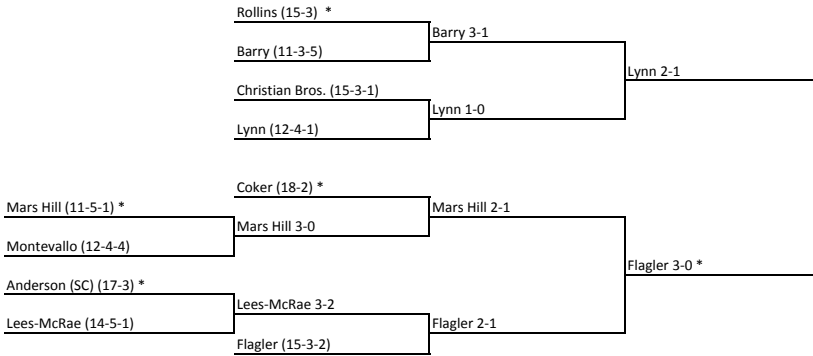

Semifinals
December 2

Final
December 4

SUPER REGION 1

SUPER REGION 2

SUPER REGION 3

SUPER REGION 4

Note: ^ Rounds 1 and 2 to be played Friday/Sunday, respectively.

5 p.m. ET

Rollins 2-1

3 p.m. ET

Northern Ky. 3-2

NATIONAL CHAMPION

Note: + The first and second rounds to be played Thursday/Sunday.

* Host Site

Games will be played on Thurs. Nov 11 and Sat. Nov. 13

NCAA/11/8/2010/RV

2011 NCAA Division II Men's Soccer Championship

Hosted by the University of West Florida
December 1 and 3

Opening Round November 9 First Round November 10 or 11 Second Round November 12 or 13 Quarterfinals November 19 or 20 Semifinals December 1 Final December 3

SUPER REGION 1

SUPER REGION 2

Note: Southeast Region Rounds 1 and 2 to be played Friday/Sunday, respectively.

SUPER REGION 3

SUPER REGION 4

Note: The first and second rounds in the Central and South Central must be played Thursday/Sunday