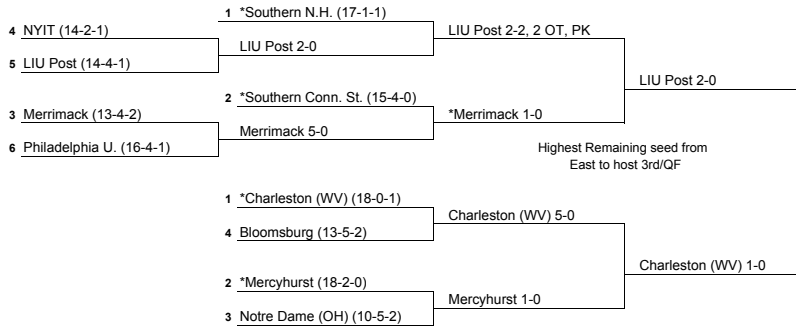

SUPER REGION 2

SUPER REGION 3

Note: Southeast Region Rounds 1 and 2 to be played Friday/Sunday, respectively.

SUPER REGION 4

NATIONAL CHAMPION

* Host Site
Note: All Times Local
Games will be played on Thurs. Nov. 12th and Sat. Nov. 14th

2013 NCAA Division II Men's Soccer Championship

Hosted by the Peach Belt Conference
December 5 and 7

NATIONAL CHAMPION

* Host Site
Higher seed is the home team.
All times are Eastern time.

2014 NCAA Division II Men's Soccer Championship

First Round
November 13 or 14

Second Round
November 15 or 16

Third Round
November 20 or 21

Quarterfinals
November 22 or 23

Semifinals
December 4

Final
December 6

SUPER REGION 1

SUPER REGION 4

SUPER REGION 2

SUPER REGION 3

* Host Institution
All times are Eastern time.
Information subject to change.