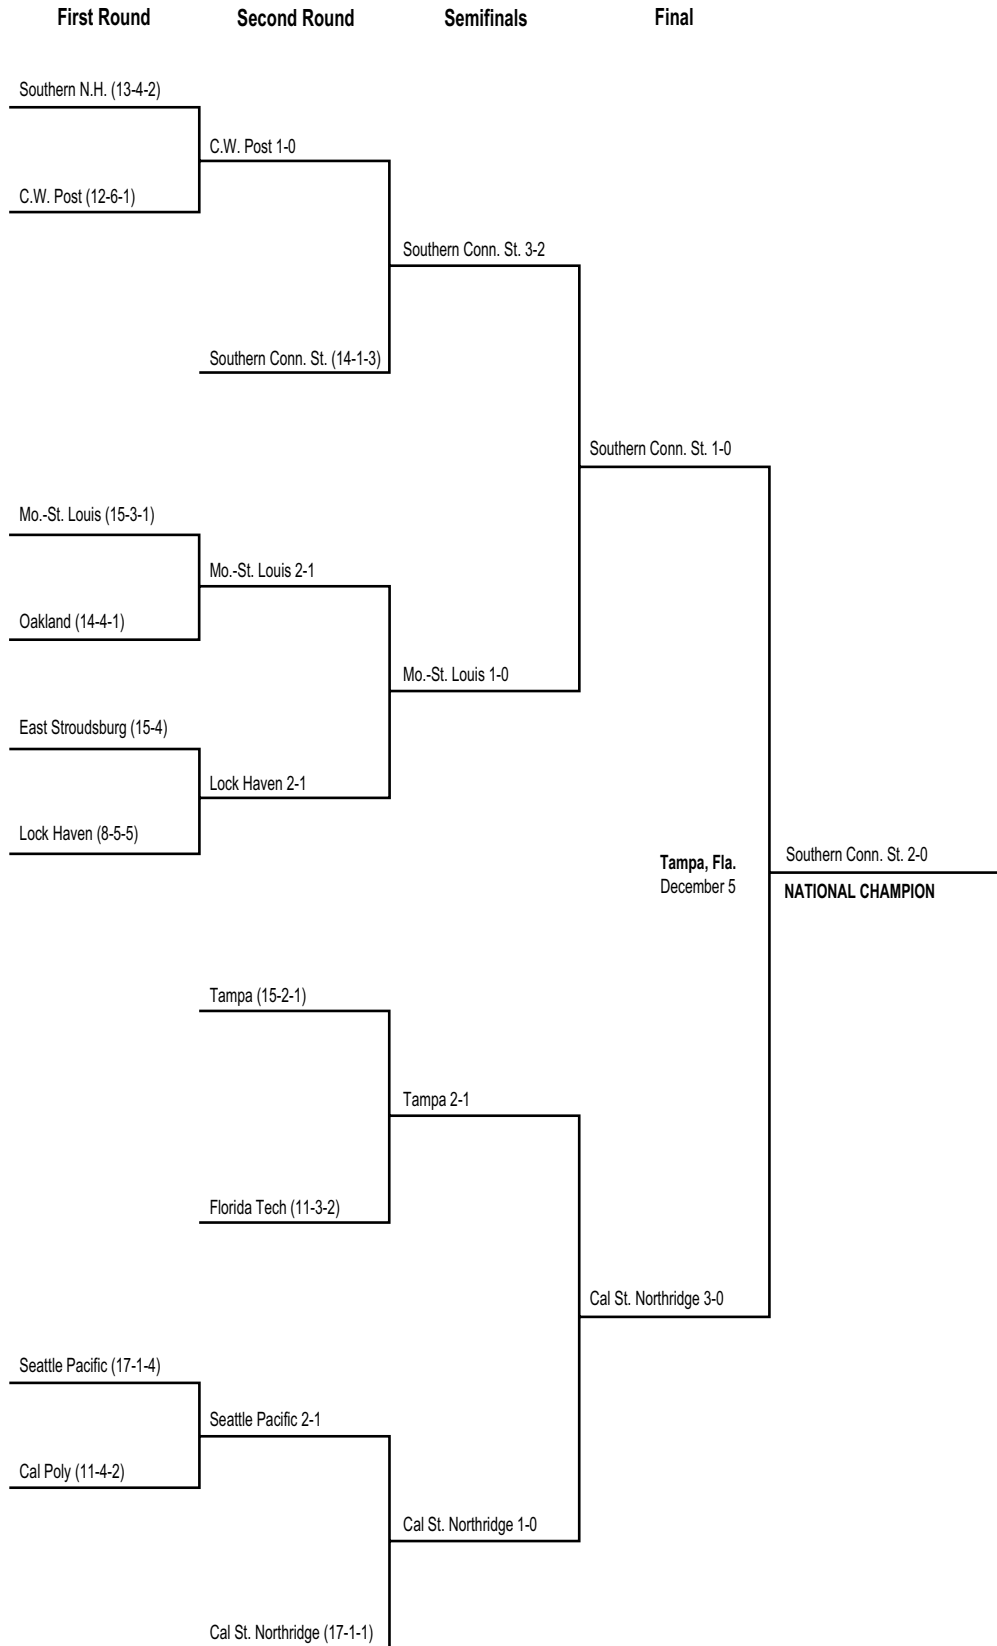

1987 Division II Men's Championship Bracket