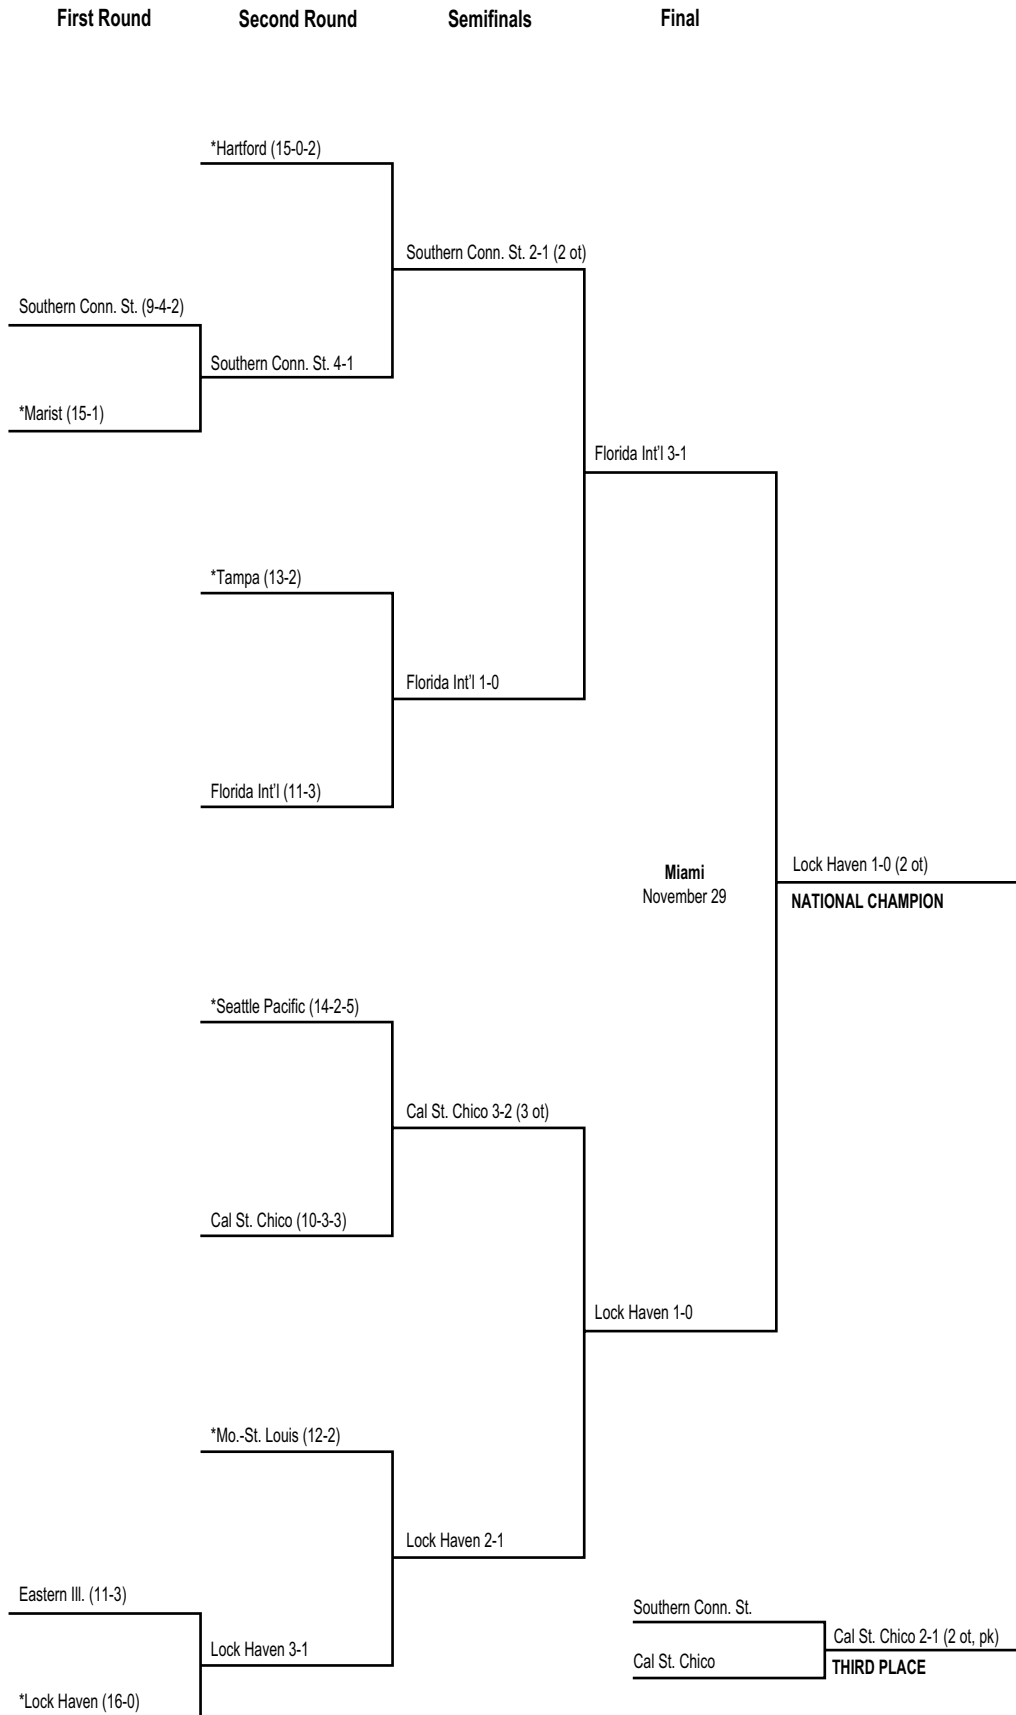

1980 Division II Men's Championship Bracket

*Host institution.