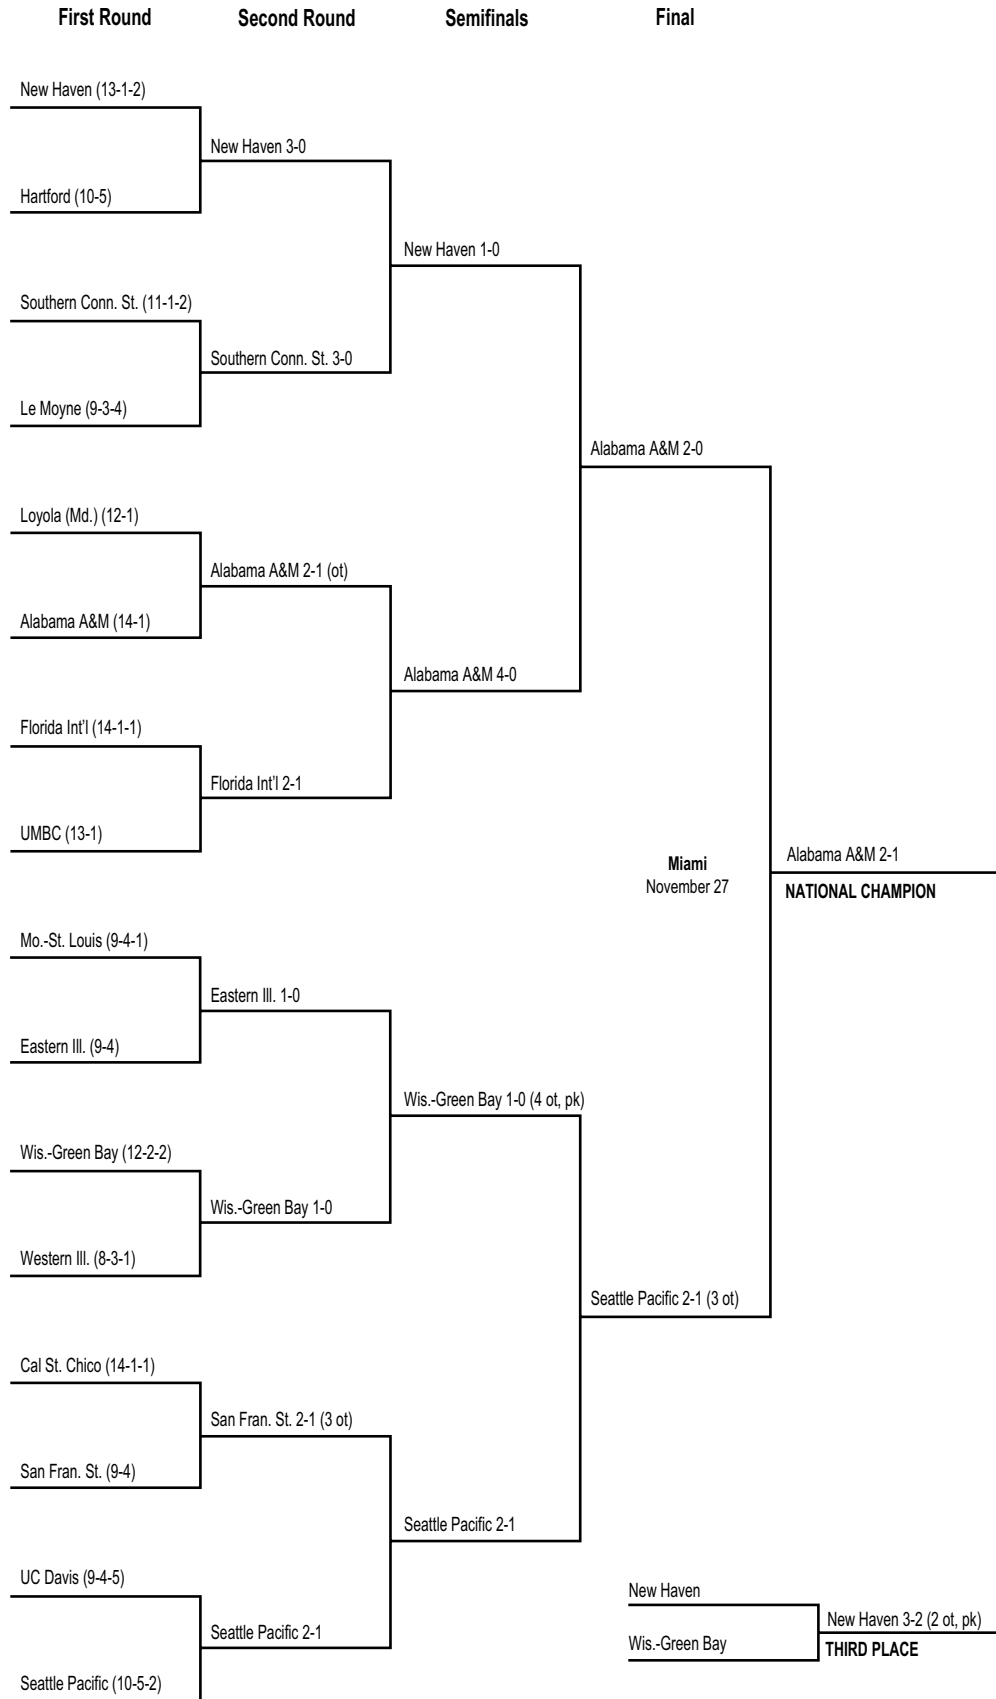

Men's Division II Championship Brackets

1972 Division II Men's Championship Bracket

1973 Division II Men's Championship Bracket

#Binghamton's participation in the 1973 tournament was vacated.

1974 Division II Men's Championship Bracket

1975 Division II Men's Championship Bracket

*Host institution.

1976 Division II Men's Championship Bracket

1977 Division II Men's Championship Bracket

1978 Division II Men's Championship Bracket

*Host institution.