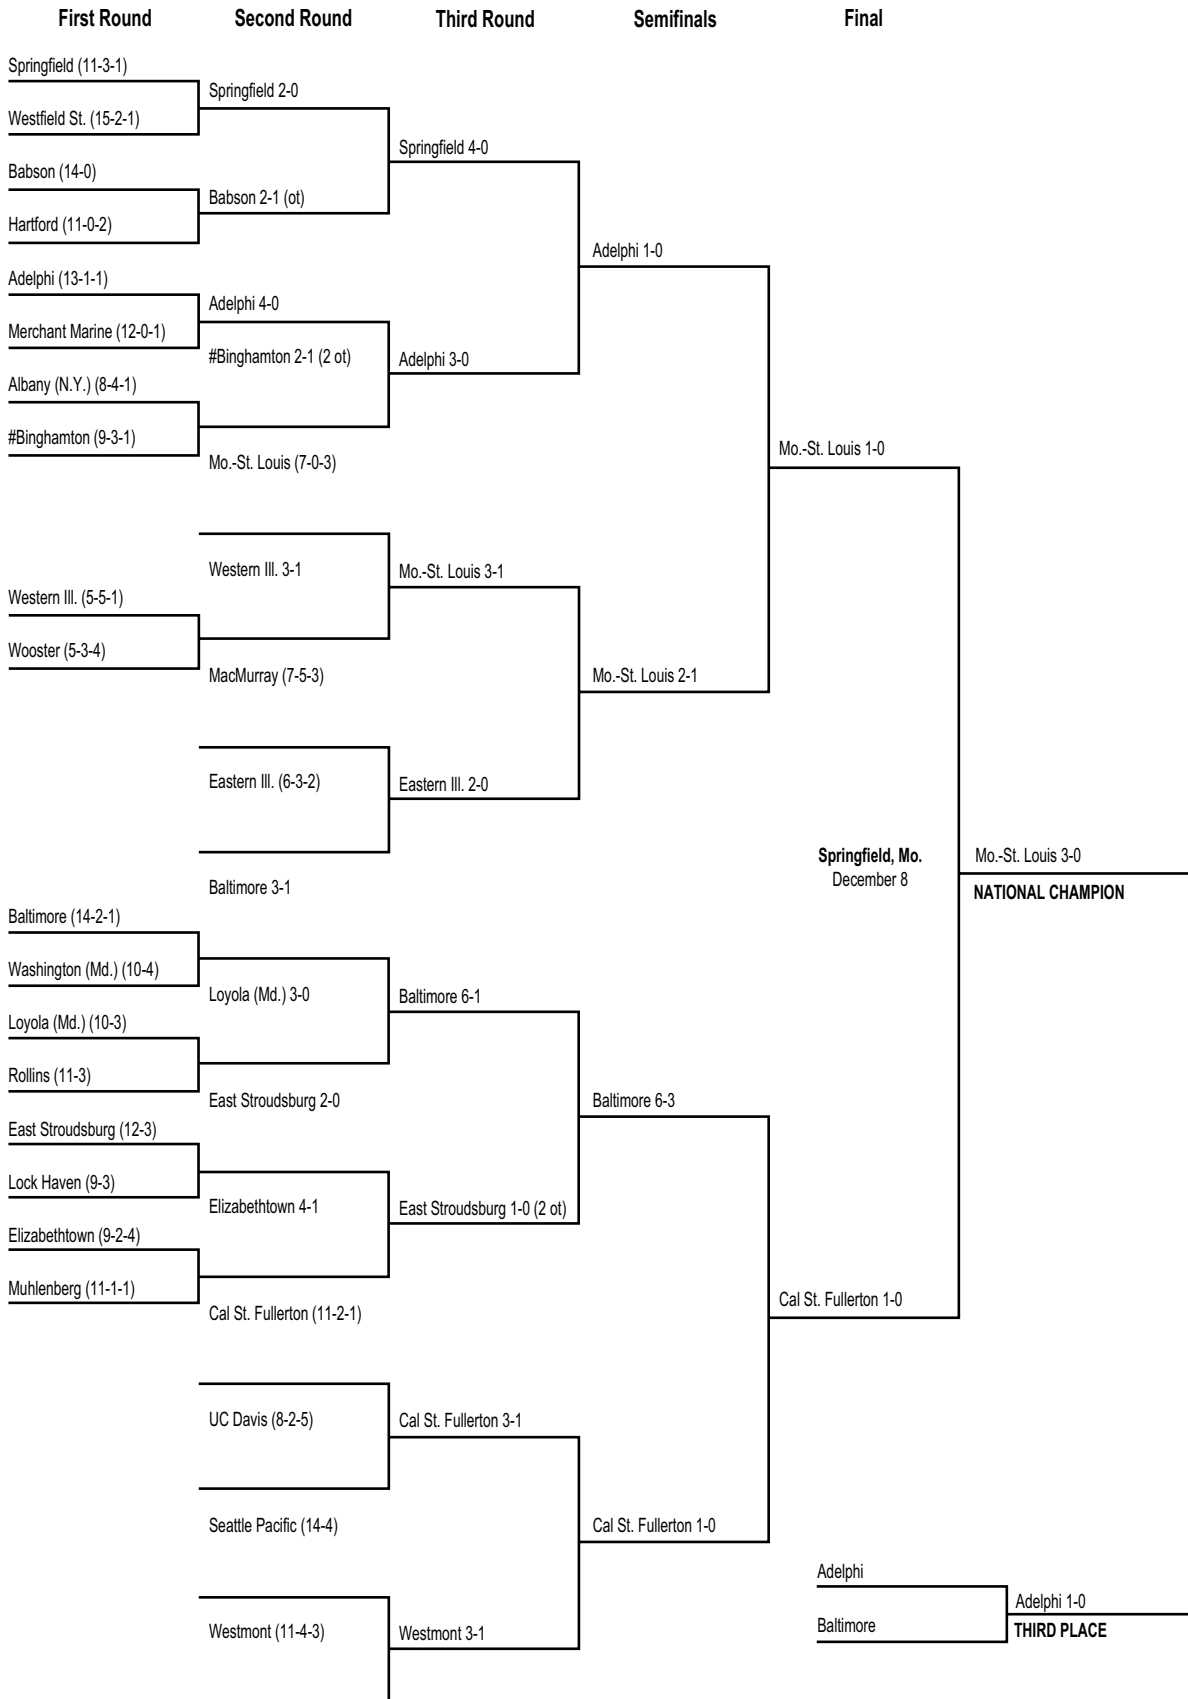

Men's Division II Championship Brackets

1972 Division II Men's Championship Bracket

1973 Division II Men's Championship Bracket

#Binghamton's participation in the 1973 tournament was vacated.

1974 Division II Men's Championship Bracket

1975 Division II Men's Championship Bracket

*Host institution.

1976 Division II Men's Championship Bracket

1977 Division II Men's Championship Bracket

1978 Division II Men's Championship Bracket

*Host institution.