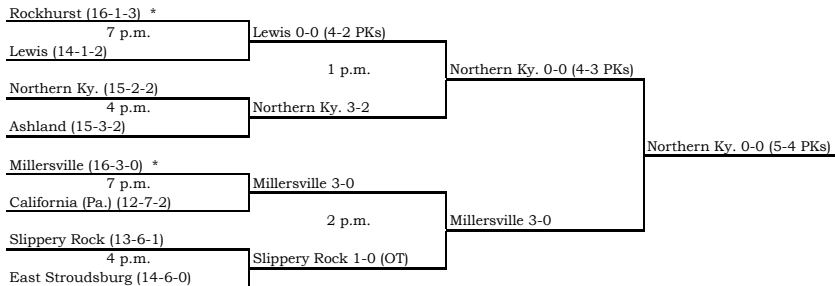

SUPER REGION 3