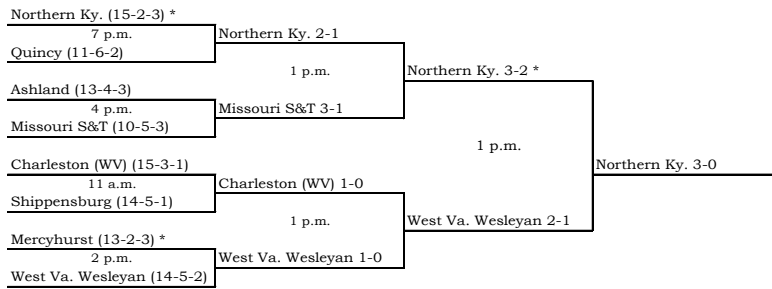

Hosted by University of Tampa
December 3 and 5

Opening Round
November 11

First Round
November 12 or 13

Second Round
November 14 or 15

Quarterfinals
November 21 or 22

Semifinals
December 3

Final
December 5

SUPER REGION 1

SUPER REGION 2

SUPER REGION 3

Note: Southeast Region Rounds 1 and 2 to be played Friday/Sunday, respectively.

SUPER REGION 4

NATIONAL CHAMPION

* Host Site
Note: All Times Local
Games will be played on Thurs. Nov. 12th and Sat. Nov. 14th

2010 Division II Men's SOCCER CHAMPIONSHIP

Hosted by **Bellarmine University**
December 2 and 4

Opening Round
November 10

First Round
November 11 or 12

Second Round
November 13 or 14

Quarterfinals
November 20 or 21

Semifinals
December 2

Final
December 4

SUPER REGION 1

SUPER REGION 2

SUPER REGION 3

SUPER REGION 4

Note: ^ Rounds 1 and 2 to be played Friday/Sunday, respectively.

5 p.m. ET