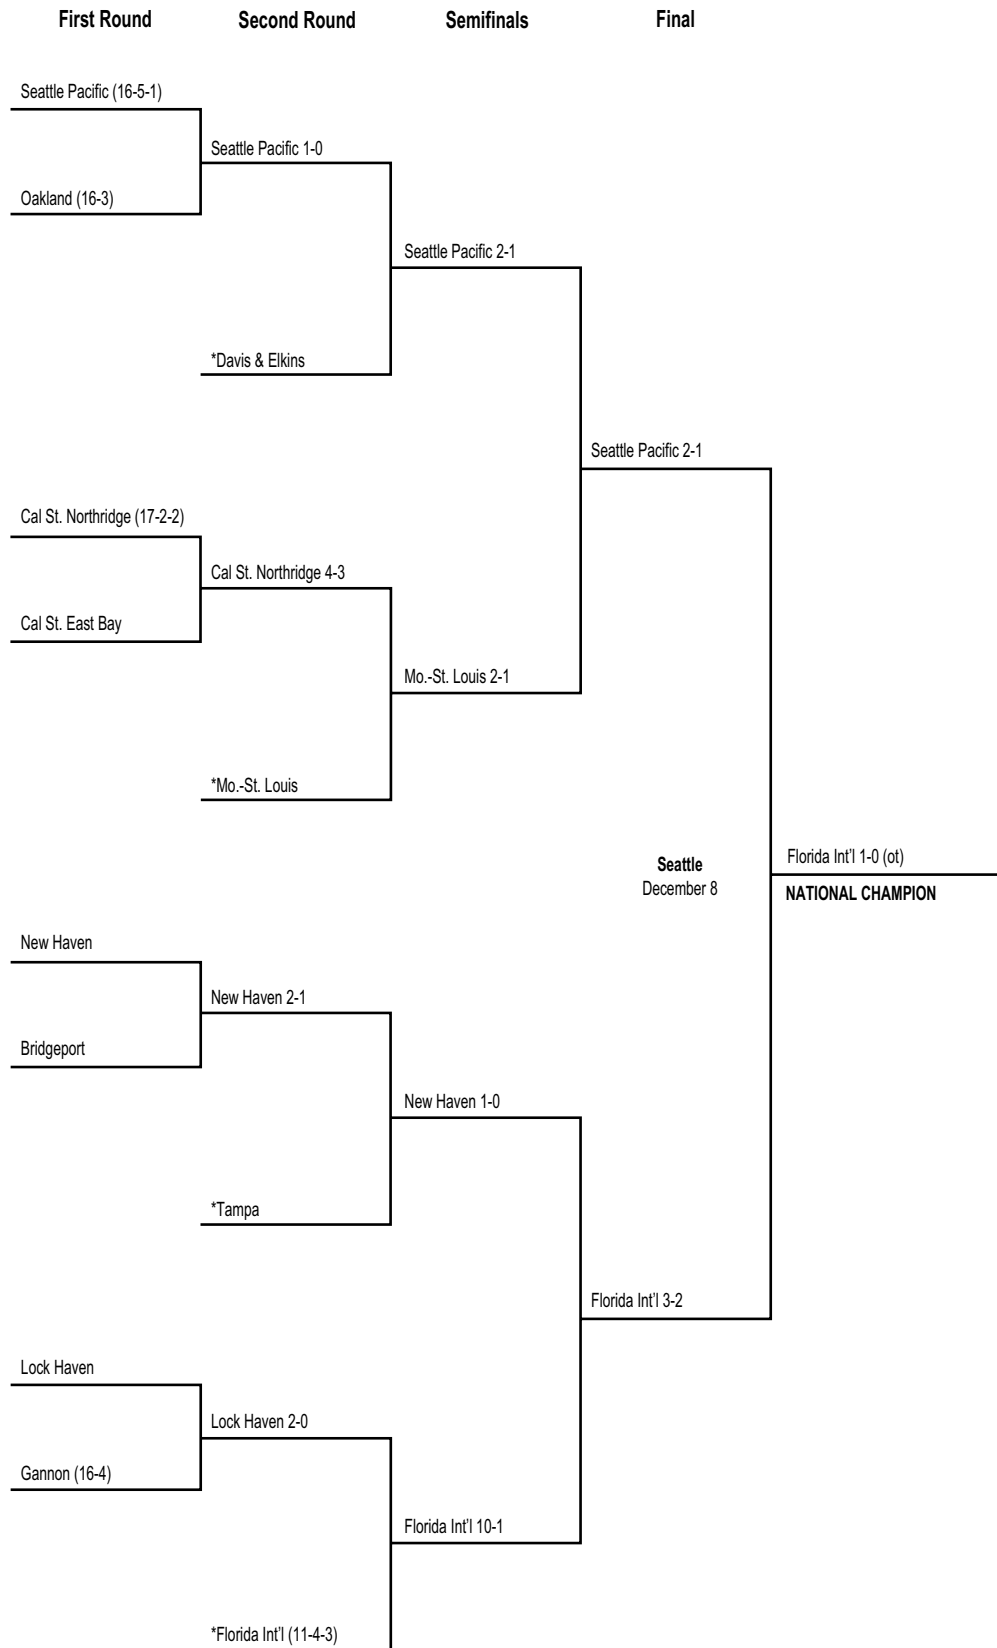

1984 Division II Men's Championship Bracket

*Host institution.