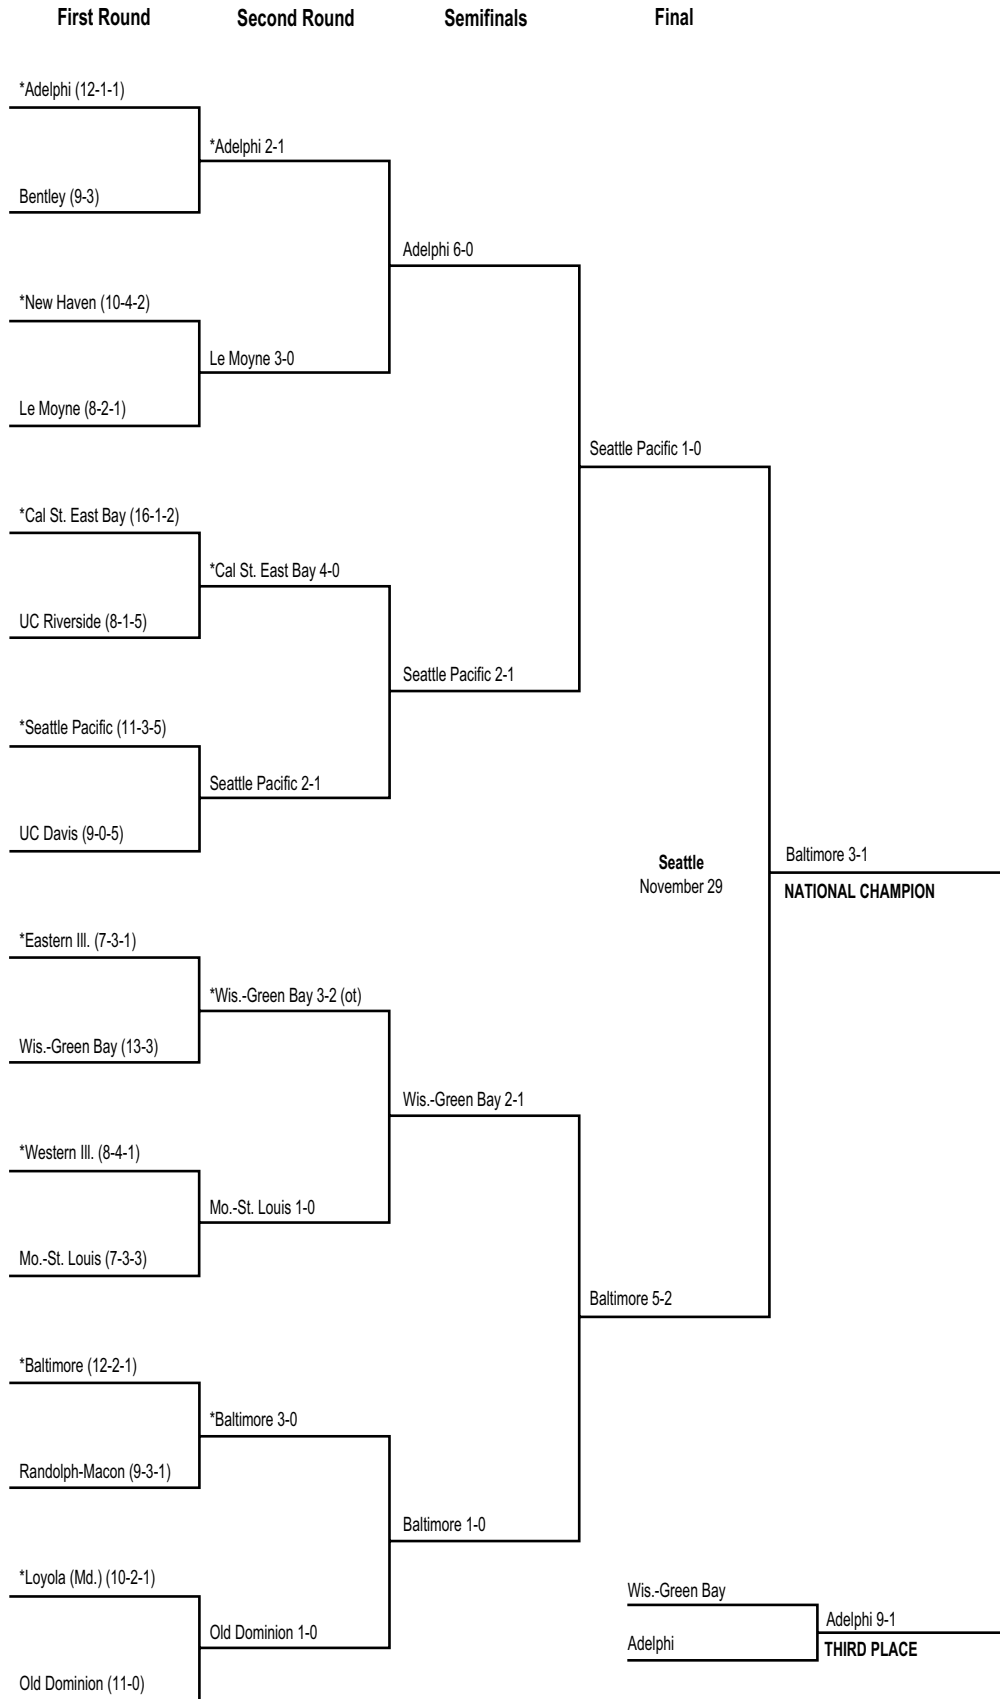

Men's Division II Championship Brackets

1972 Division II Men's Championship Bracket

1973 Division II Men's Championship Bracket

#Binghamton's participation in the 1973 tournament was vacated.

1974 Division II Men's Championship Bracket

1975 Division II Men's Championship Bracket

*Host institution.

1976 Division II Men's Championship Bracket

1977 Division II Men's Championship Bracket

1978 Division II Men's Championship Bracket

*Host institution.