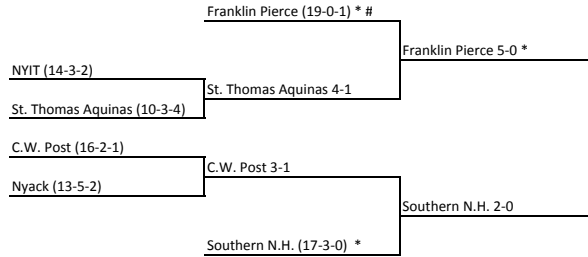

Semifinals
December 2

Final
December 4

SUPER REGION 1

SUPER REGION 2

SUPER REGION 3

SUPER REGION 4

Note: ^ Rounds 1 and 2 to be played Friday/Sunday, respectively.

5 p.m. ET

Rollins 2-1

3 p.m. ET

Northern Ky. 3-2

NATIONAL CHAMPION

Note: + The first and second rounds to be played Thursday/Sunday.

* Host Site

Games will be played on Thurs. Nov 11 and Sat. Nov. 13

NCAA/11/8/2010/RV

2011 NCAA Division II Men's Soccer Championship

Hosted by the University of West Florida
December 1 and 3

Opening Round November 9 First Round November 10 or 11 Second Round November 12 or 13 Quarterfinals November 19 or 20 Semifinals December 1 Final December 3

SUPER REGION 1

SUPER REGION 2

Note: Southeast Region Rounds 1 and 2 to be played Friday/Sunday, respectively.

SUPER REGION 3

SUPER REGION 4

Note: The first and second rounds in the Central and South Central must be played Thursday/Sunday