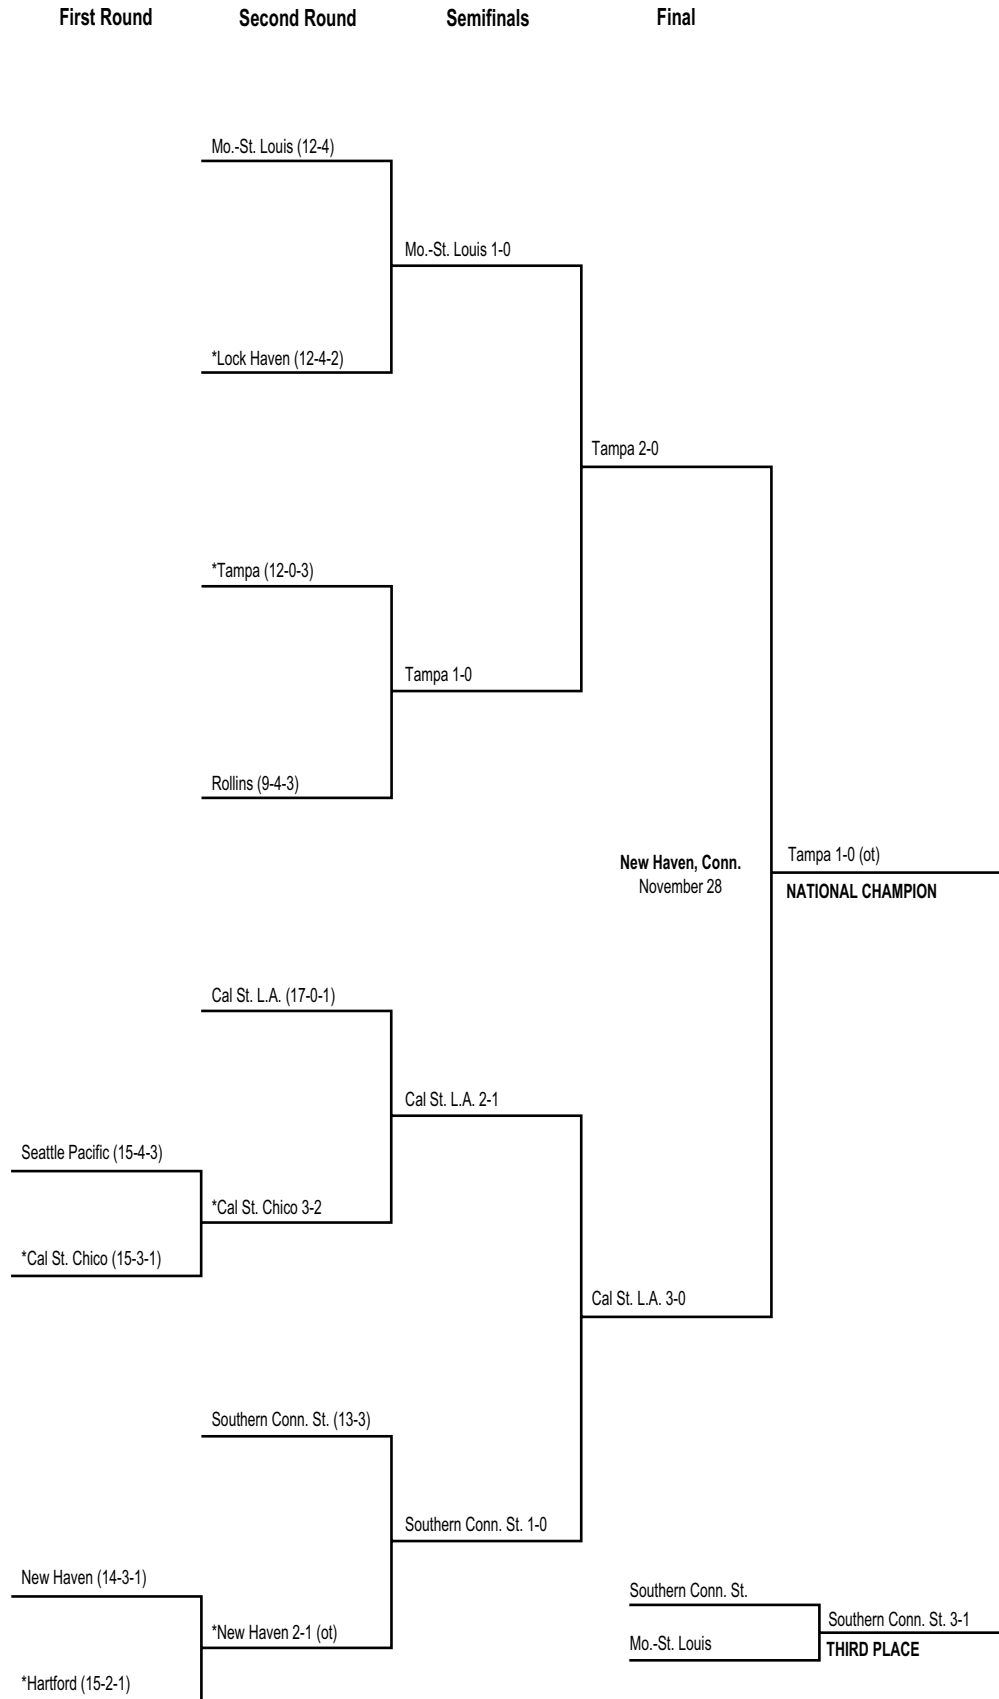

1981 Division II Men's Championship Bracket

*Host institution.