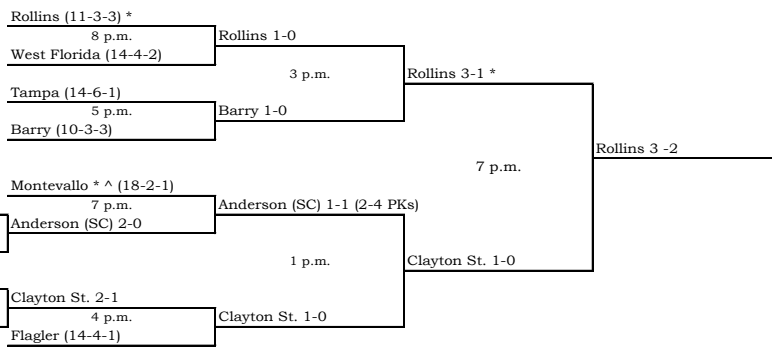

SUPER REGION 2

SUPER REGION 3

Note: Southeast Region Rounds 1 and 2 to be played Friday/Sunday, respectively.

SUPER REGION 4

NATIONAL CHAMPION

* Host Site
Note: All Times Local
Games will be played on Thurs. Nov. 12th and Sat. Nov. 14th

2010 Division II Men's SOCCER CHAMPIONSHIP

Hosted by **Bellarmine University**
December 2 and 4

Opening Round
November 10

First Round
November 11 or 12

Second Round
November 13 or 14

Quarterfinals
November 20 or 21

Semifinals
December 2

Final
December 4

SUPER REGION 1

SUPER REGION 2

SUPER REGION 3

SUPER REGION 4

Note: ^ Rounds 1 and 2 to be played Friday/Sunday, respectively.

5 p.m. ET

Rollins 2-1

3 p.m. ET

Northern Ky. 3-2

NATIONAL CHAMPION

Note: + The first and second rounds to be played Thursday/Sunday.

* Host Site

Games will be played on Thurs. Nov 11 and Sat. Nov. 13

NCAA/11/8/2010/RV