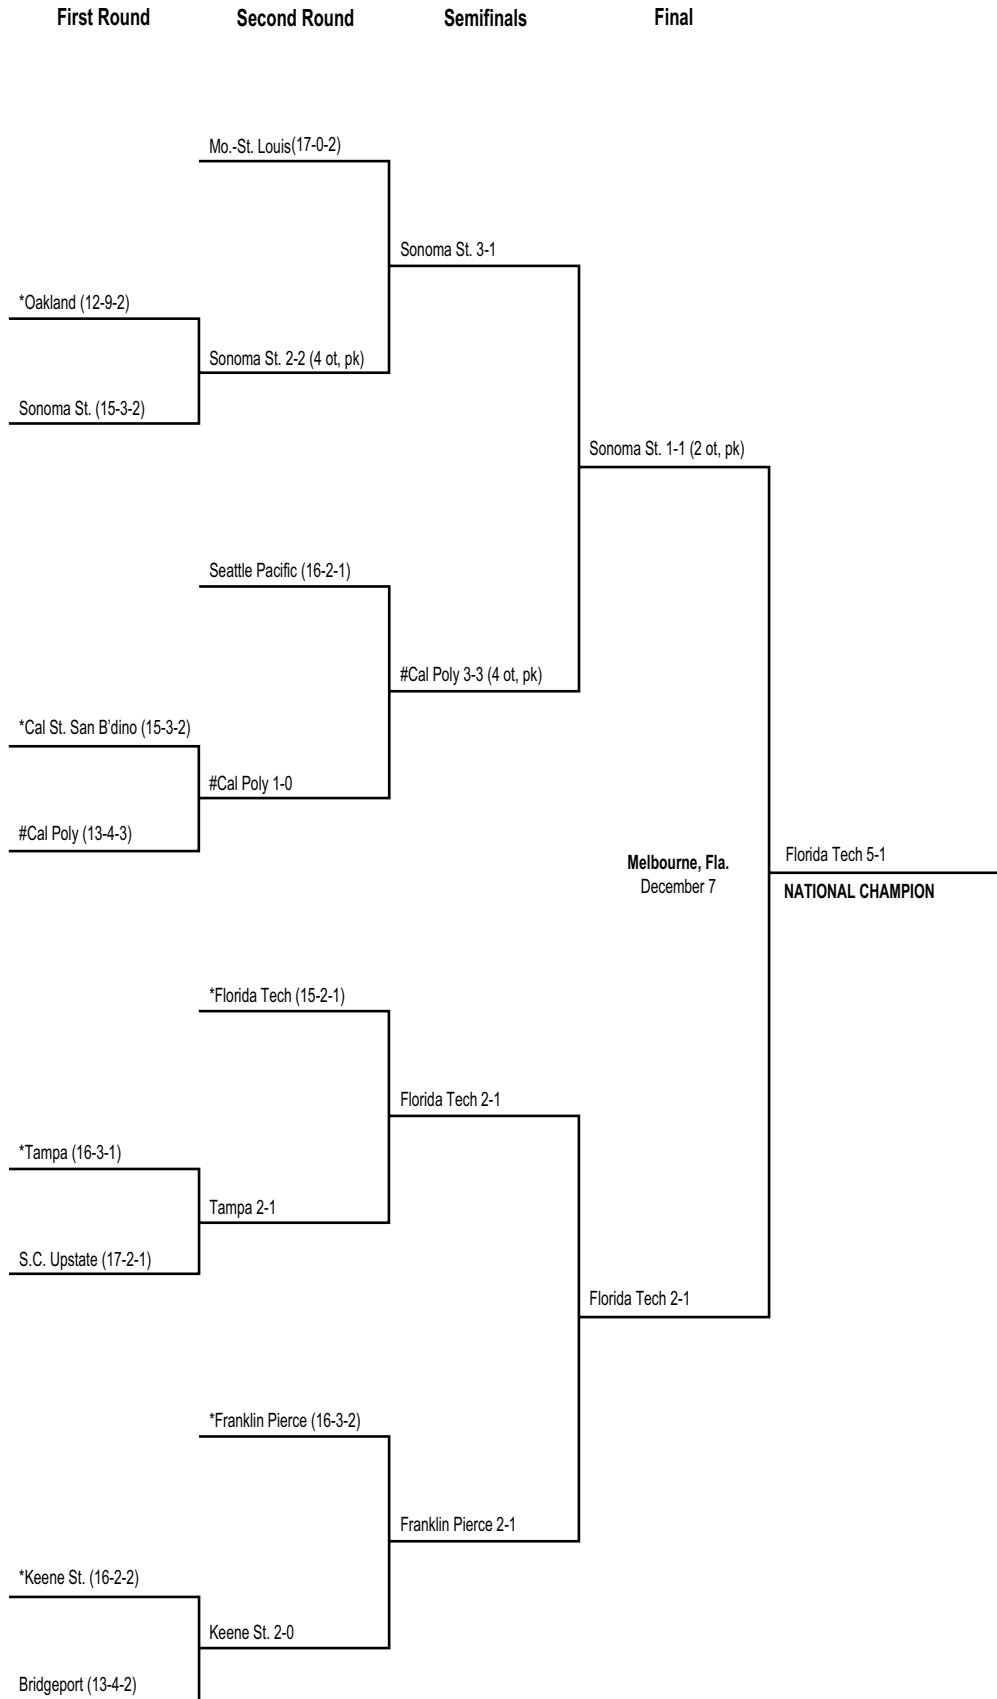

1987 Division II Men's Championship Bracket

1988 Division II Men's Championship Bracket

1989 Division II Men's Championship Bracket

1990 Division II Men's Championship Bracket

*Host institution.

1991 Division II Men's Championship Bracket