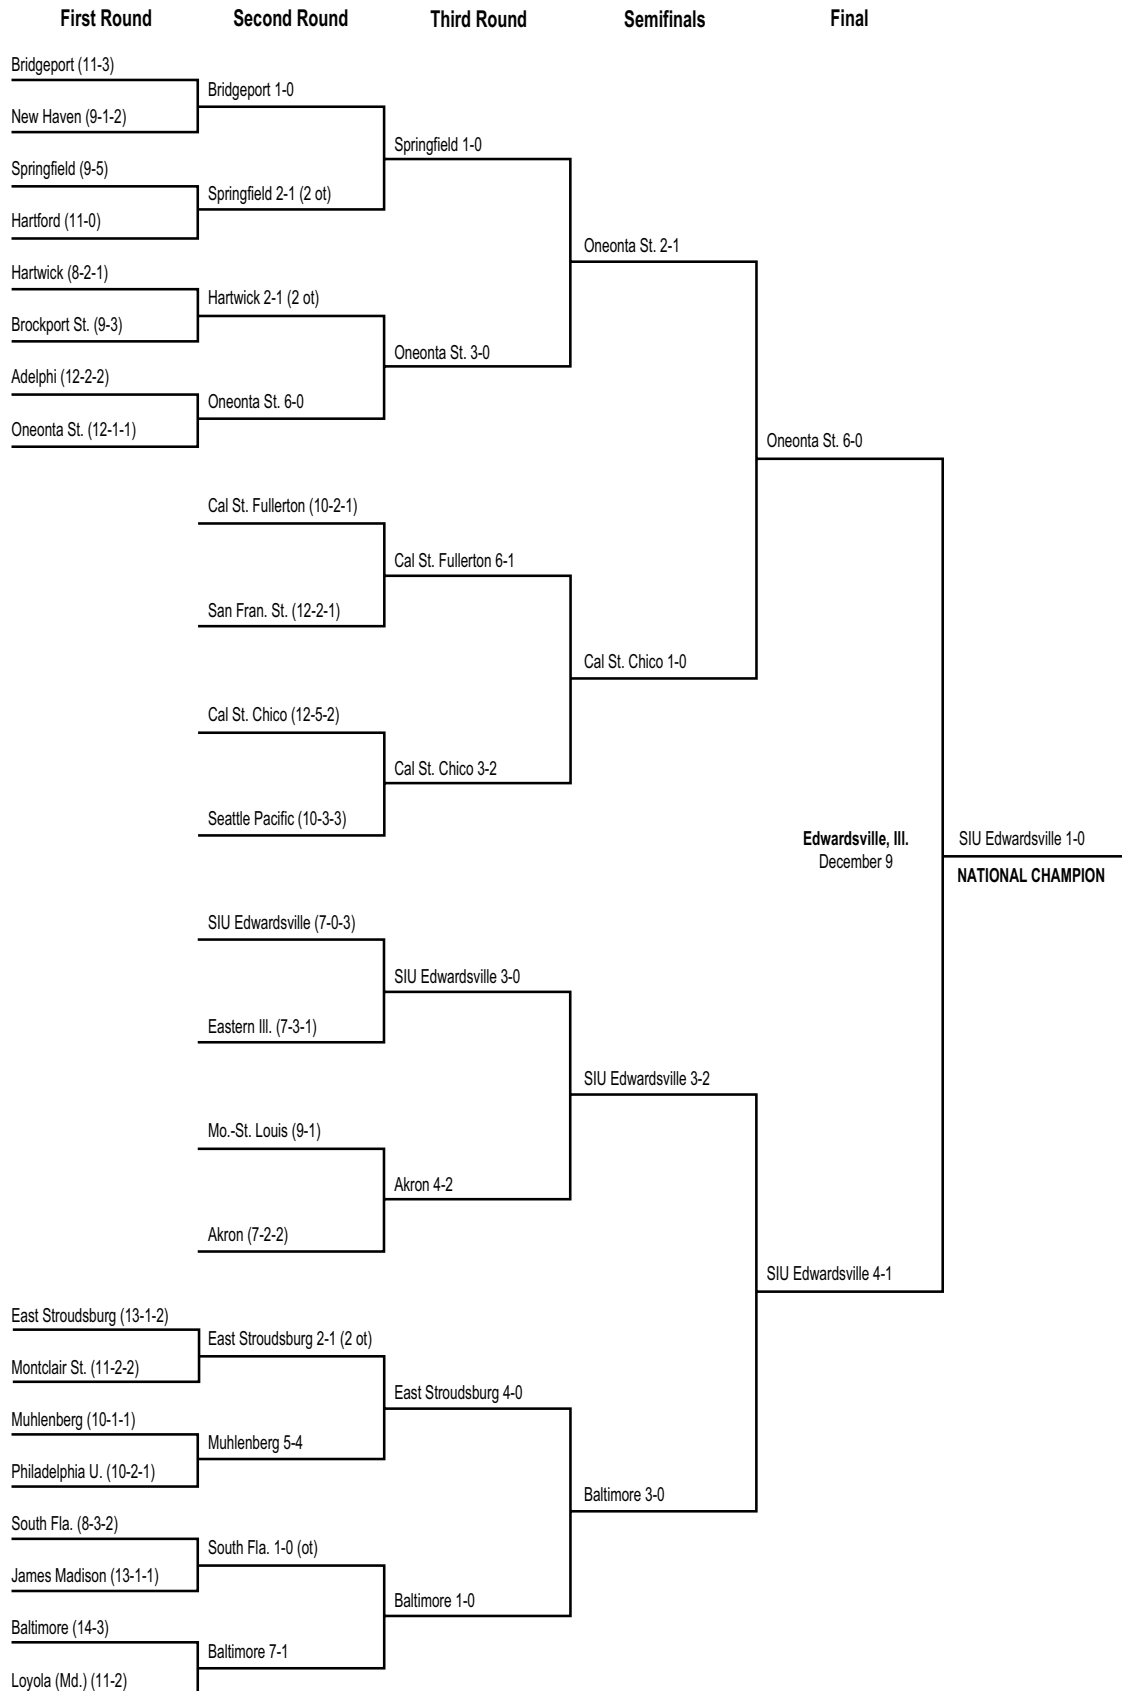

Men's Division II Championship Brackets

1972 Division II Men's Championship Bracket

1973 Division II Men's Championship Bracket

#Binghamton's participation in the 1973 tournament was vacated.

1974 Division II Men's Championship Bracket

1975 Division II Men's Championship Bracket

*Host institution.

1976 Division II Men's Championship Bracket

1977 Division II Men's Championship Bracket

1978 Division II Men's Championship Bracket

*Host institution.