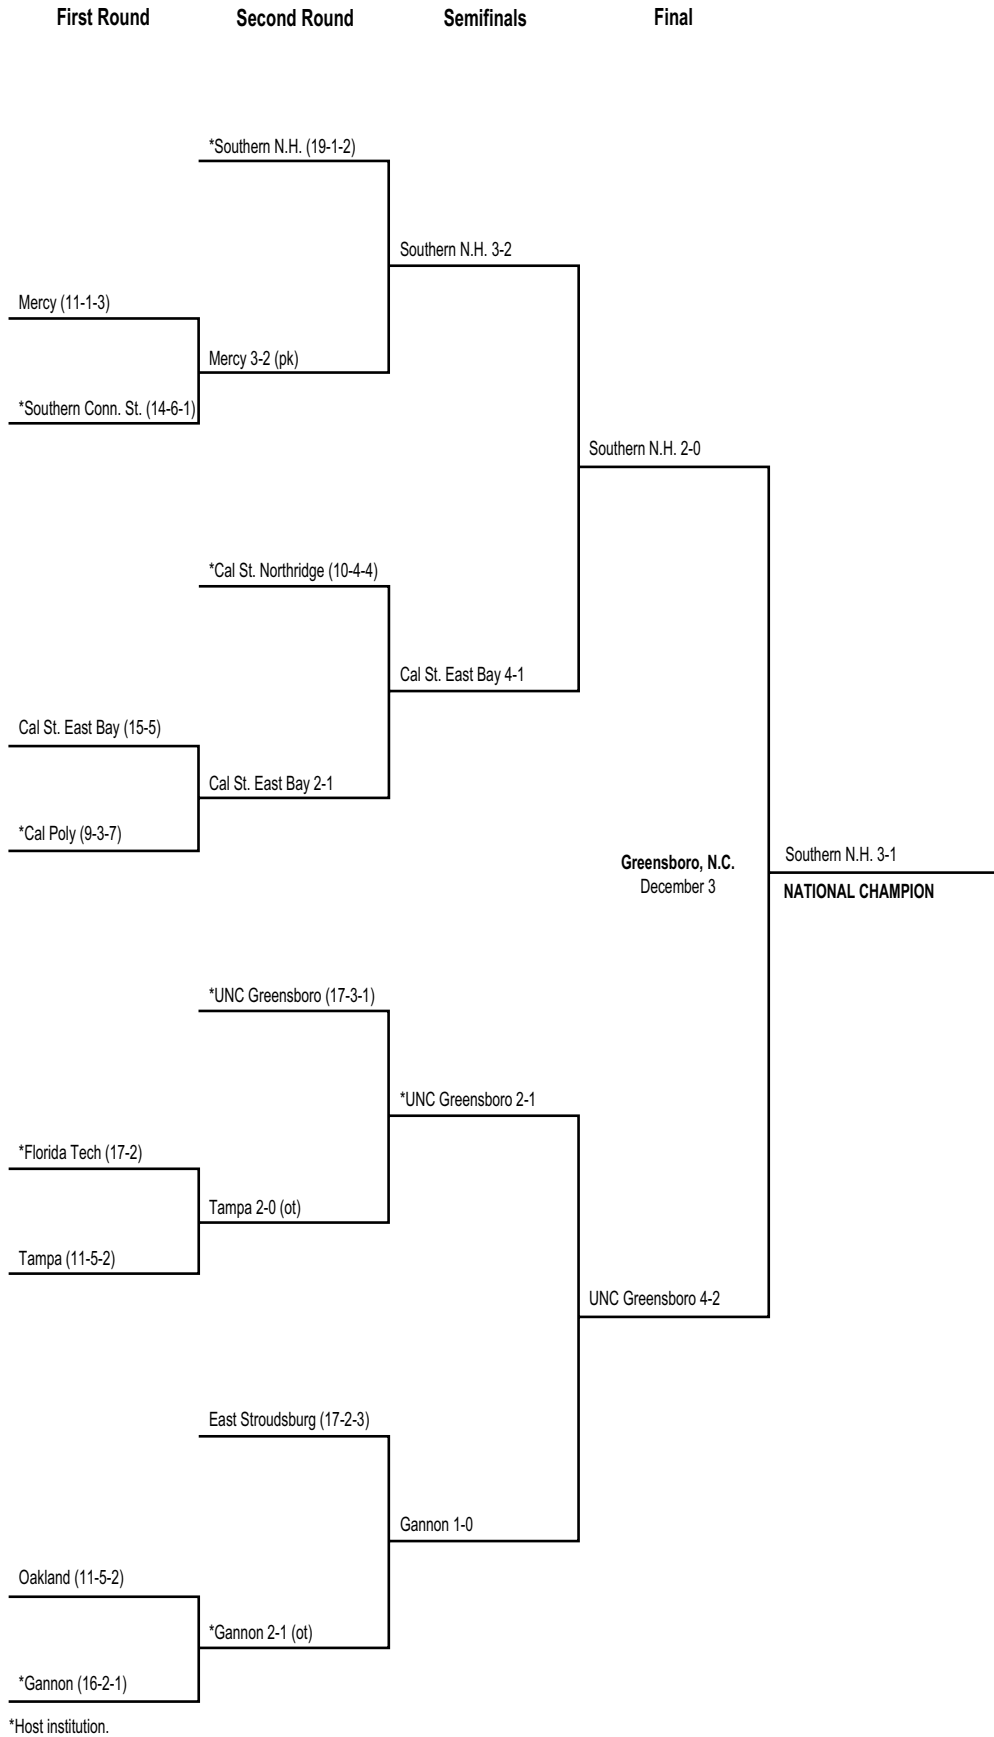

1989 Division II Men's Championship Bracket