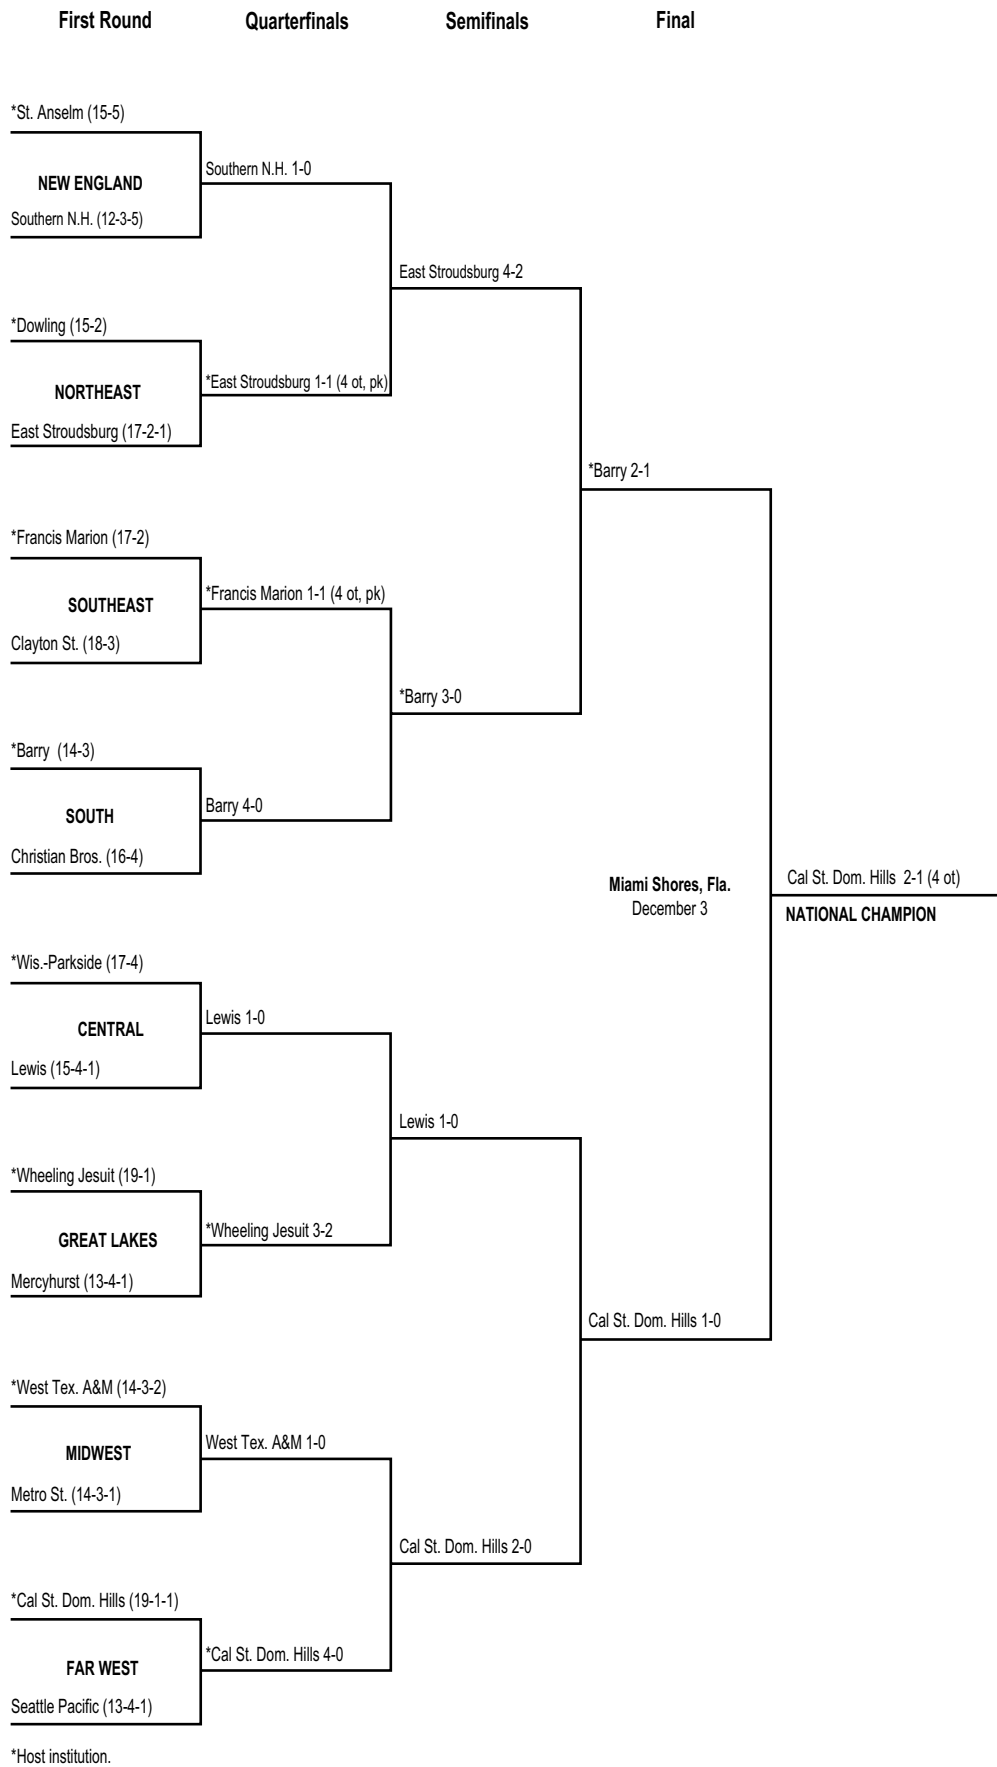

1998 Division II Men's Championship Bracket

*Host institution.

1999 Division II Men's Championship Bracket

*Host institution.

2000 Division II Men's Championship Bracket

*Host institution.

2001 Division II Men's Championship Bracket