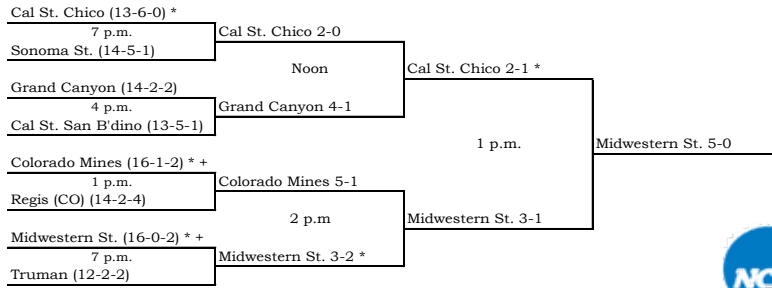

SUPER REGION 2

SUPER REGION 3

Note: Southeast Region Rounds 1 and 2 to be played Friday/Sunday, respectively.

SUPER REGION 4

NATIONAL CHAMPION

* Host Site
Note: All Times Local
Games will be played on Thurs. Nov. 12th and Sat. Nov. 14th

2010 Division II Men's SOCCER CHAMPIONSHIP

Hosted by **Bellarmine University**
December 2 and 4

Opening Round
November 10

First Round
November 11 or 12

Second Round
November 13 or 14

Quarterfinals
November 20 or 21

Semifinals
December 2

Final
December 4

SUPER REGION 1

SUPER REGION 2

SUPER REGION 3

SUPER REGION 4

Note: ^ Rounds 1 and 2 to be played Friday/Sunday, respectively.

5 p.m. ET

Rollins 2-1

3 p.m. ET

Northern Ky. 3-2

NATIONAL CHAMPION

Note: + The first and second rounds to be played Thursday/Sunday.

* Host Site

Games will be played on Thurs. Nov 11 and Sat. Nov. 13

NCAA/11/8/2010/RV