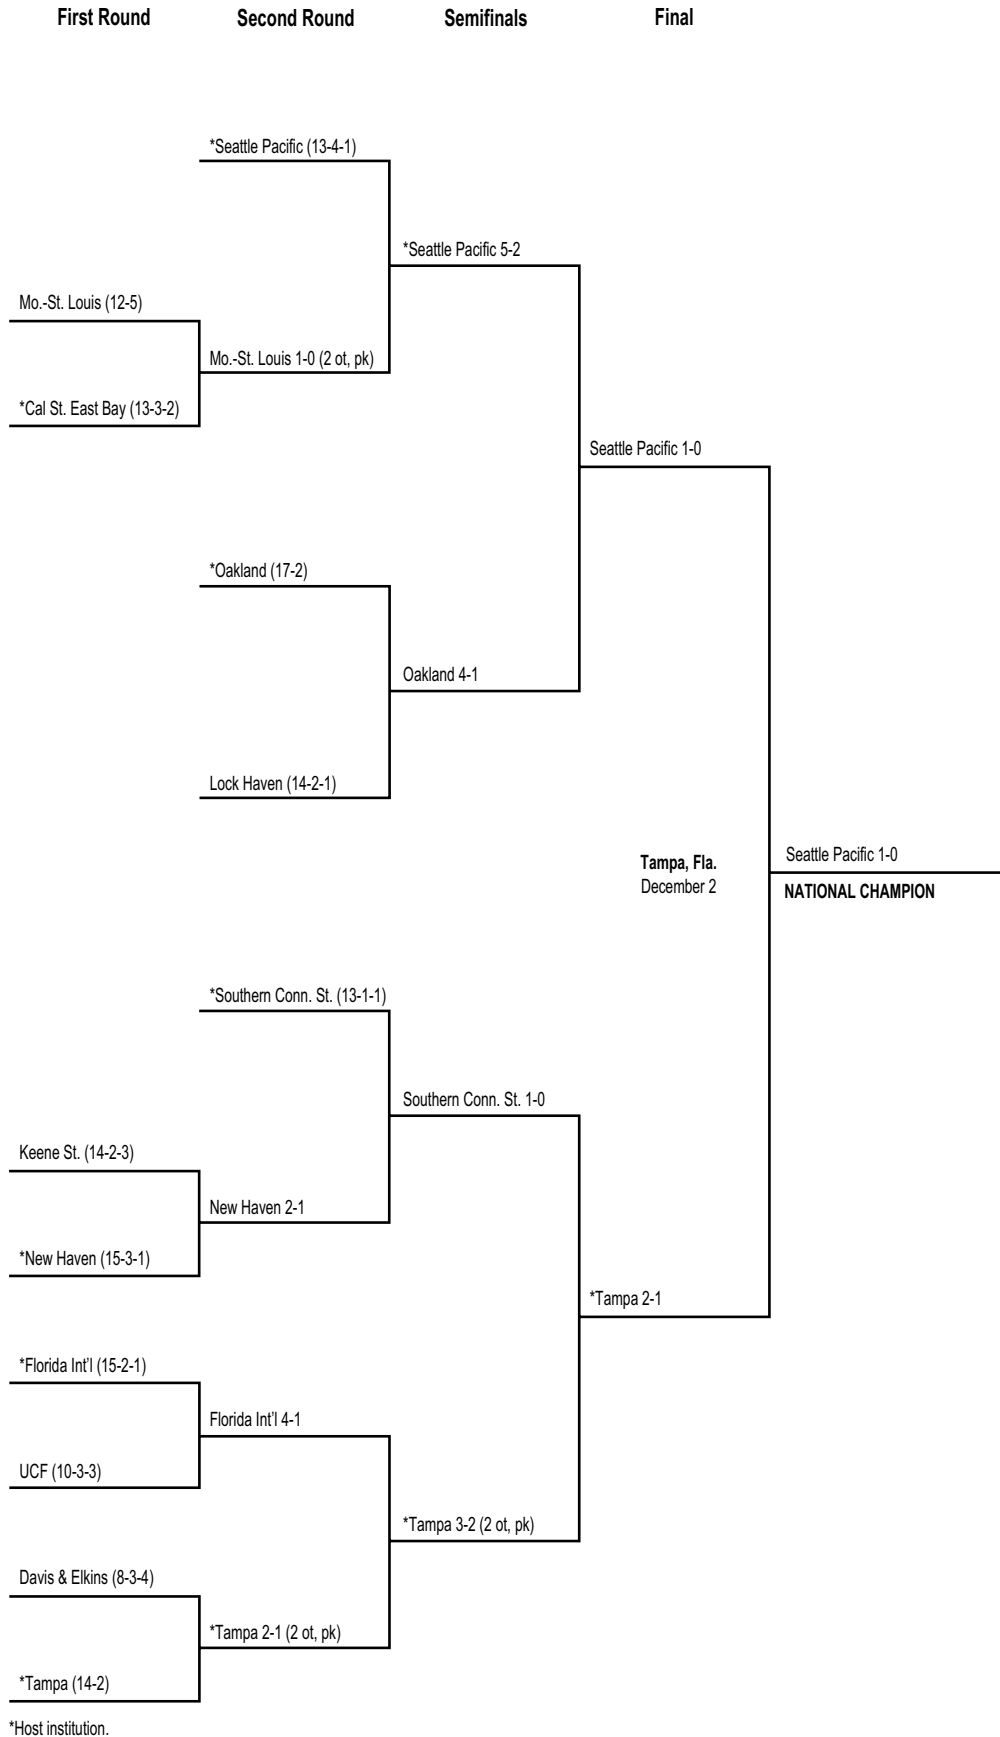

1983 Division II Men's Championship Bracket