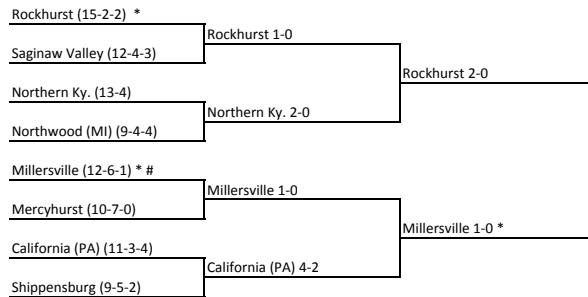

Rollins 2-1

3 p.m. ET

Northern Ky. 3-2

NATIONAL CHAMPION

Note: + The first and second rounds to be played Thursday/Sunday.

* Host Site

Games will be played on Thurs. Nov 11 and Sat. Nov. 13

NCAA/11/8/2010/RV

2011 NCAA Division II Men's Soccer Championship

Hosted by the University of West Florida
December 1 and 3

Opening Round November 9 First Round November 10 or 11 Second Round November 12 or 13 Quarterfinals November 19 or 20 Semifinals December 1 Final December 3

SUPER REGION 1

SUPER REGION 2

Note: Southeast Region Rounds 1 and 2 to be played Friday/Sunday, respectively.

SUPER REGION 3

SUPER REGION 4

Note: The first and second rounds in the Central and South Central must be played Thursday/Sunday

2013 NCAA Division II Men's Soccer Championship

Hosted by the Peach Belt Conference
December 5 and 7

NATIONAL CHAMPION

* Host Site
Higher seed is the home team.
All times are Eastern time.

2014 NCAA Division II Men's Soccer Championship