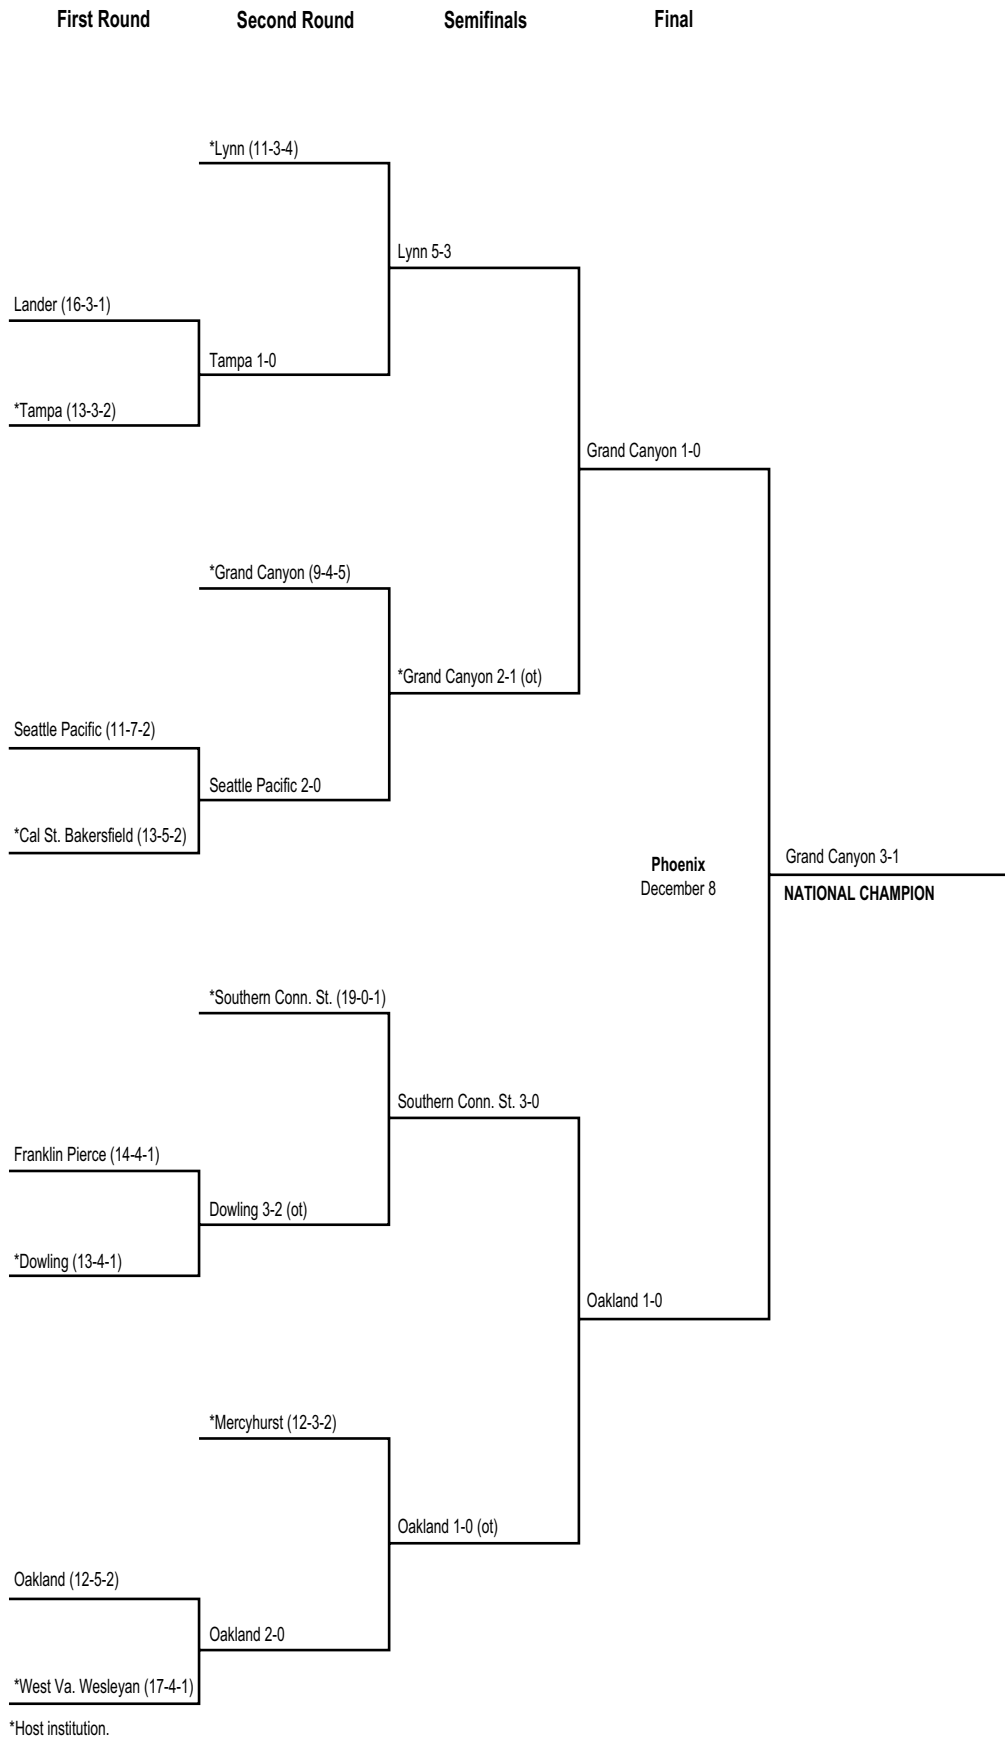

1995 Division II Men's Championship Bracket

First Round Second Round Semifinals Final

*Host institution.

1996 Division II Men's Championship Bracket

1997 Division II Men's Championship Bracket

*Host institution.