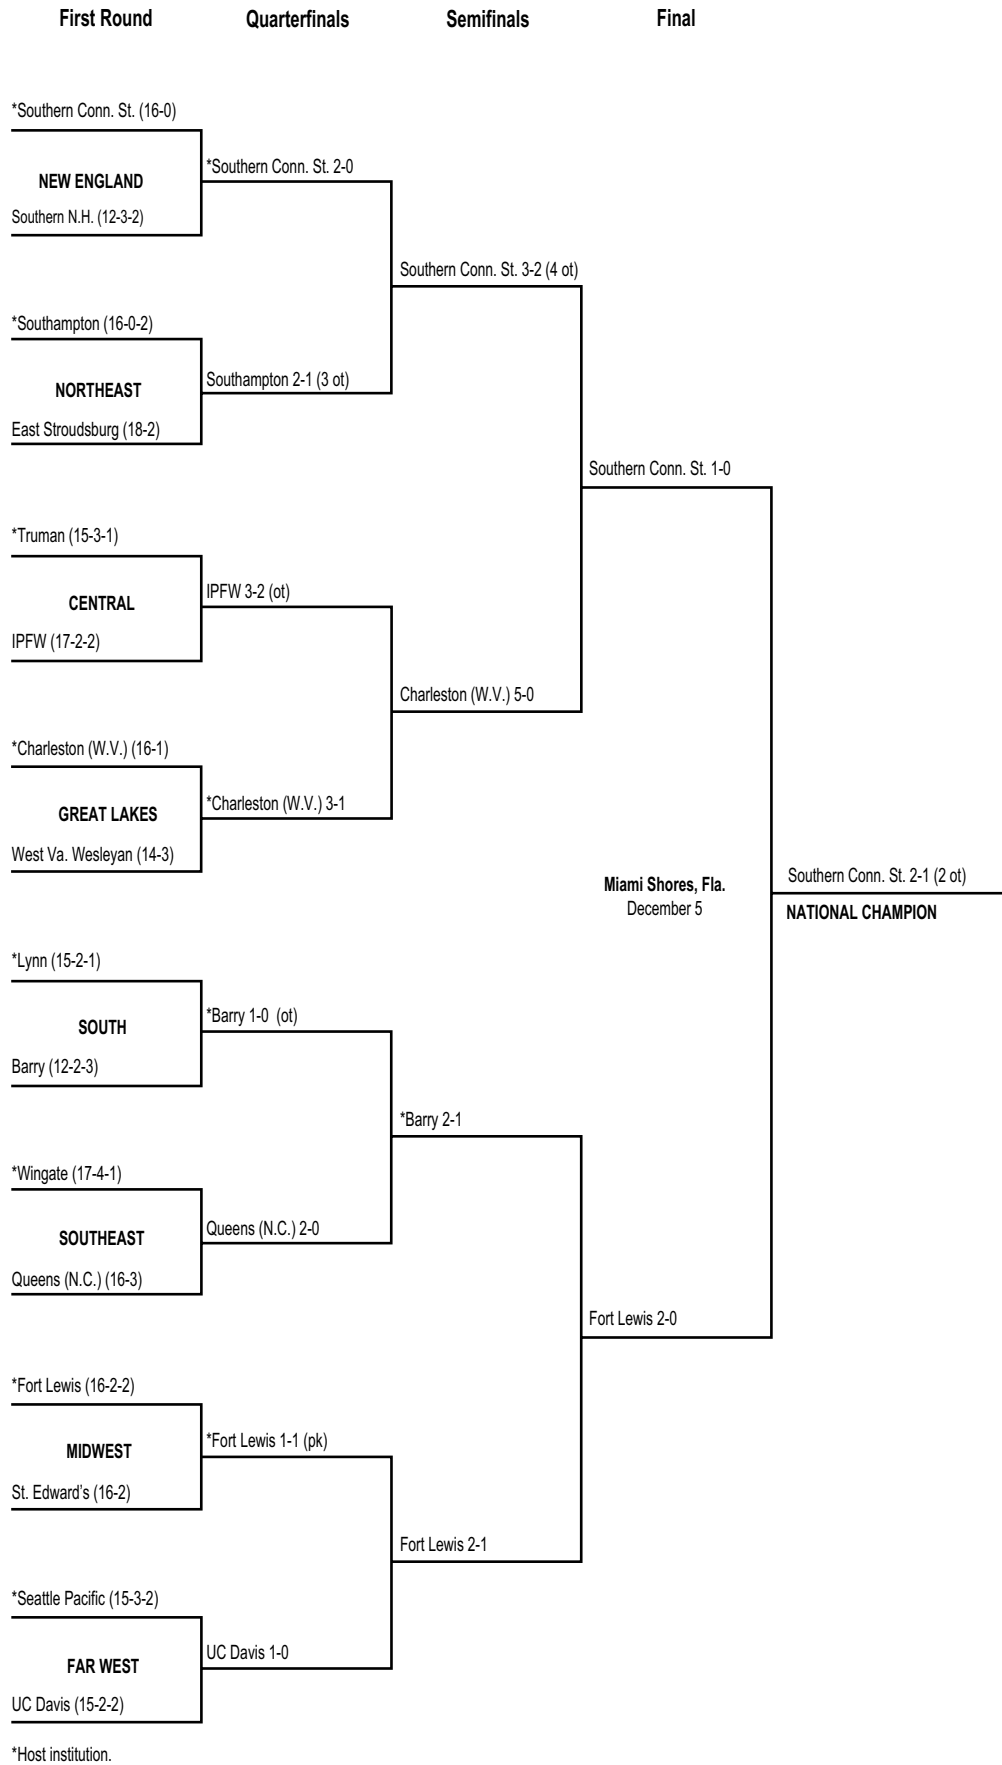

1999 Division II Men's Championship Bracket

*Host institution.