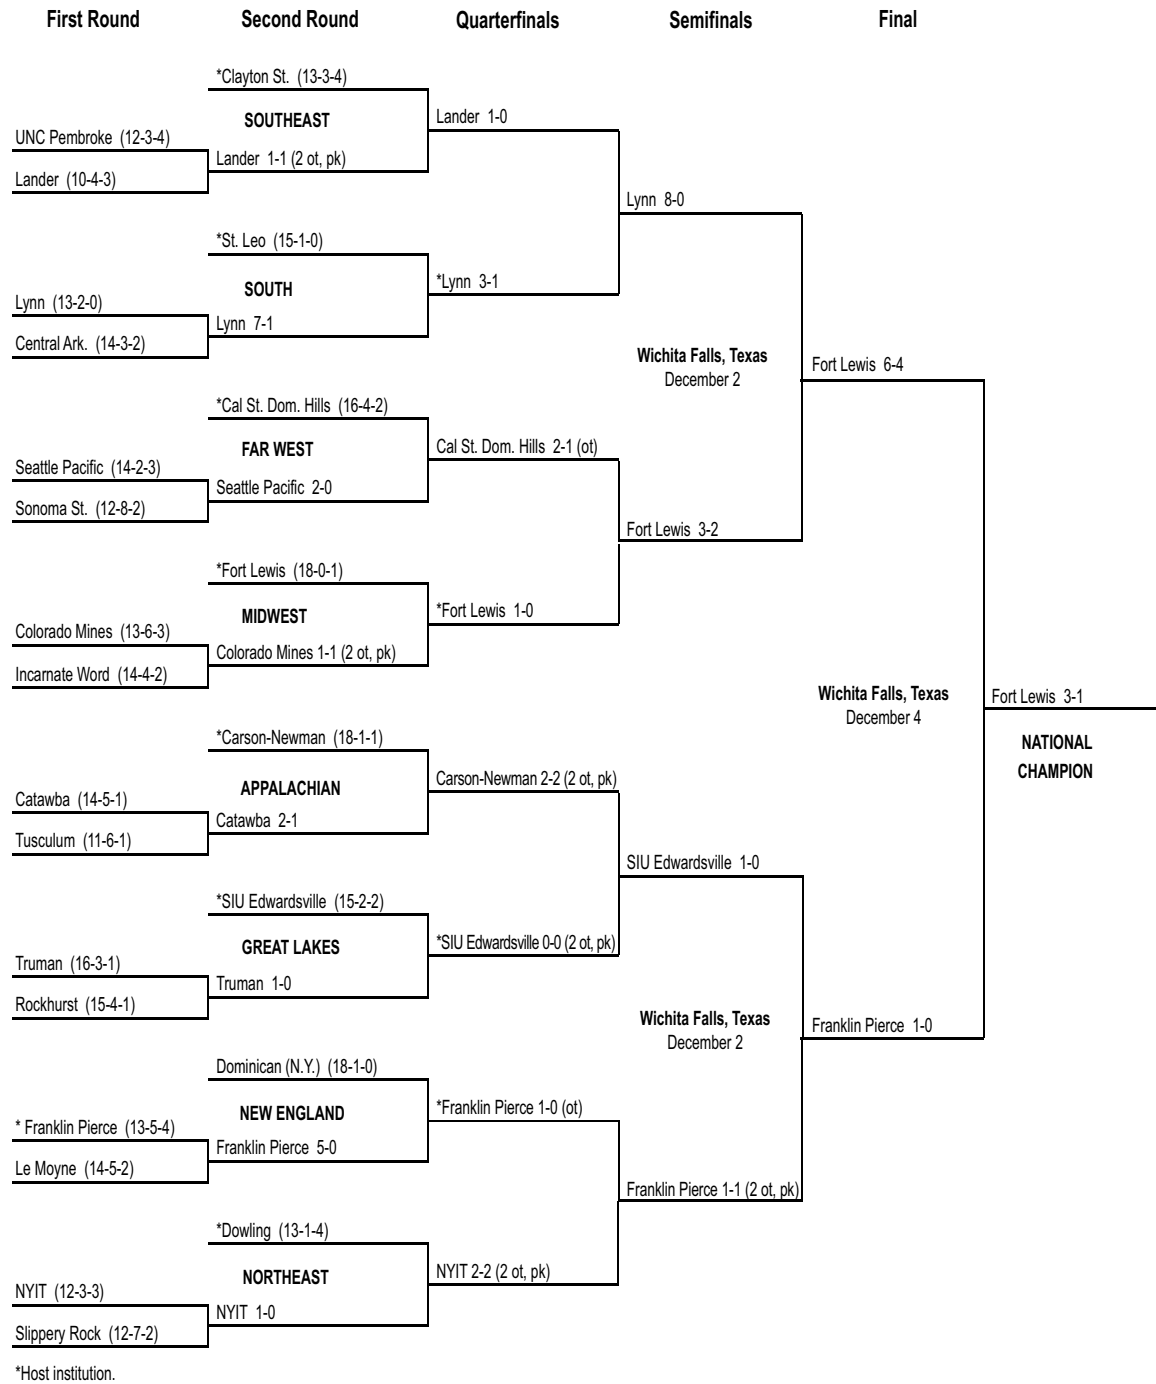

2005 Division II Men's Championship Bracket