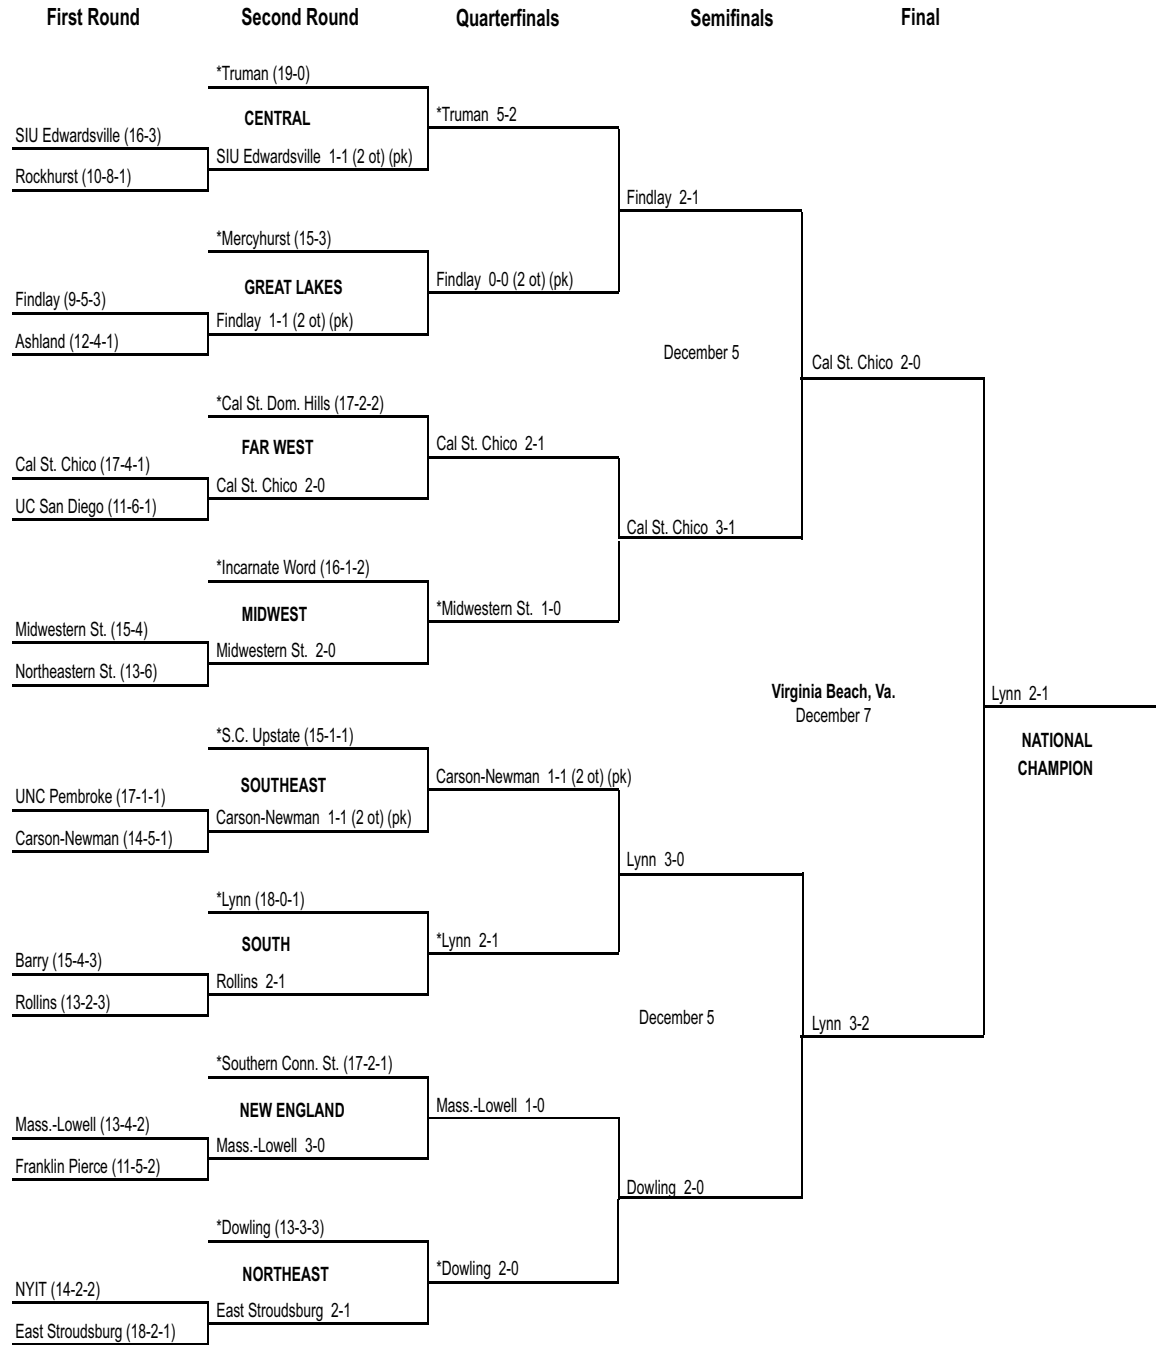

1995 Division II Men's Championship Bracket

First Round Second Round Semifinals Final

*Host institution.

1996 Division II Men's Championship Bracket

1997 Division II Men's Championship Bracket

*Host institution.

1998 Division II Men's Championship Bracket

*Host institution.

1999 Division II Men's Championship Bracket

*Host institution.

2000 Division II Men's Championship Bracket

*Host institution.

2001 Division II Men's Championship Bracket

*Host institution.

2002 Division II Men's Championship Bracket

*Host institution.

2003 Division II Men's Championship Bracket

* Host institution.

2004 Division II Men's Championship Bracket

*Host institution.