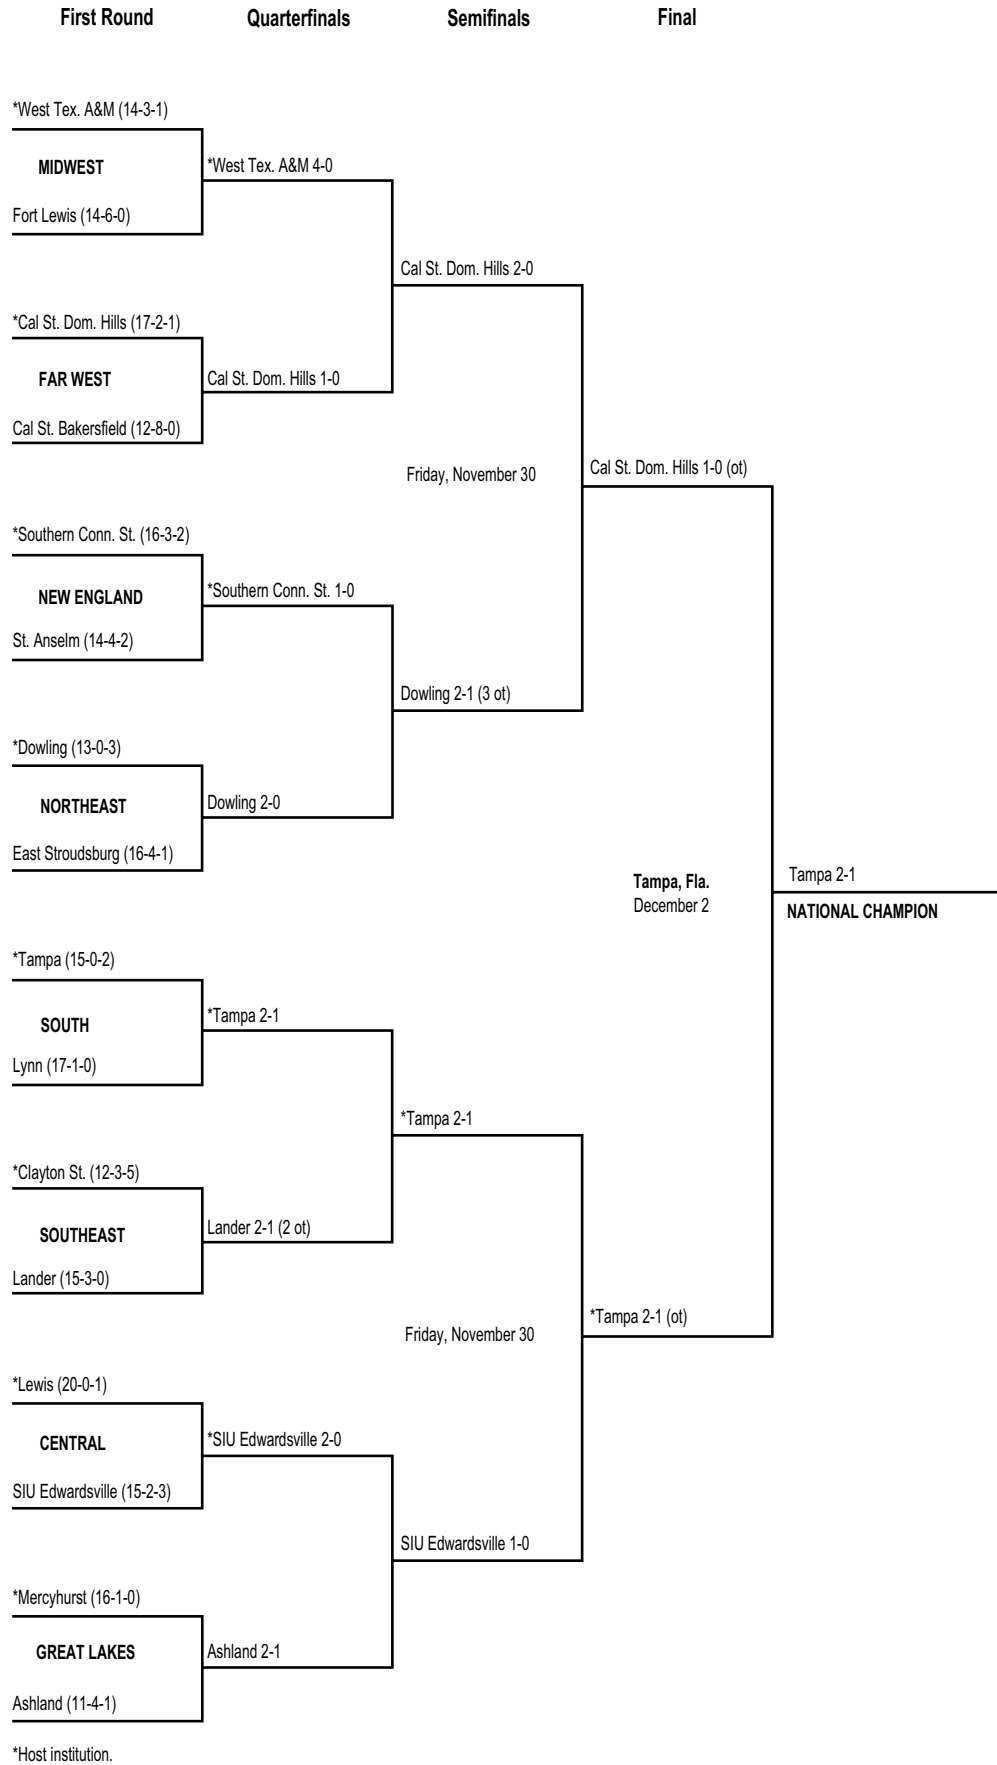

1998 Division II Men's Championship Bracket

*Host institution.

1999 Division II Men's Championship Bracket

*Host institution.

2000 Division II Men's Championship Bracket

*Host institution.

2001 Division II Men's Championship Bracket