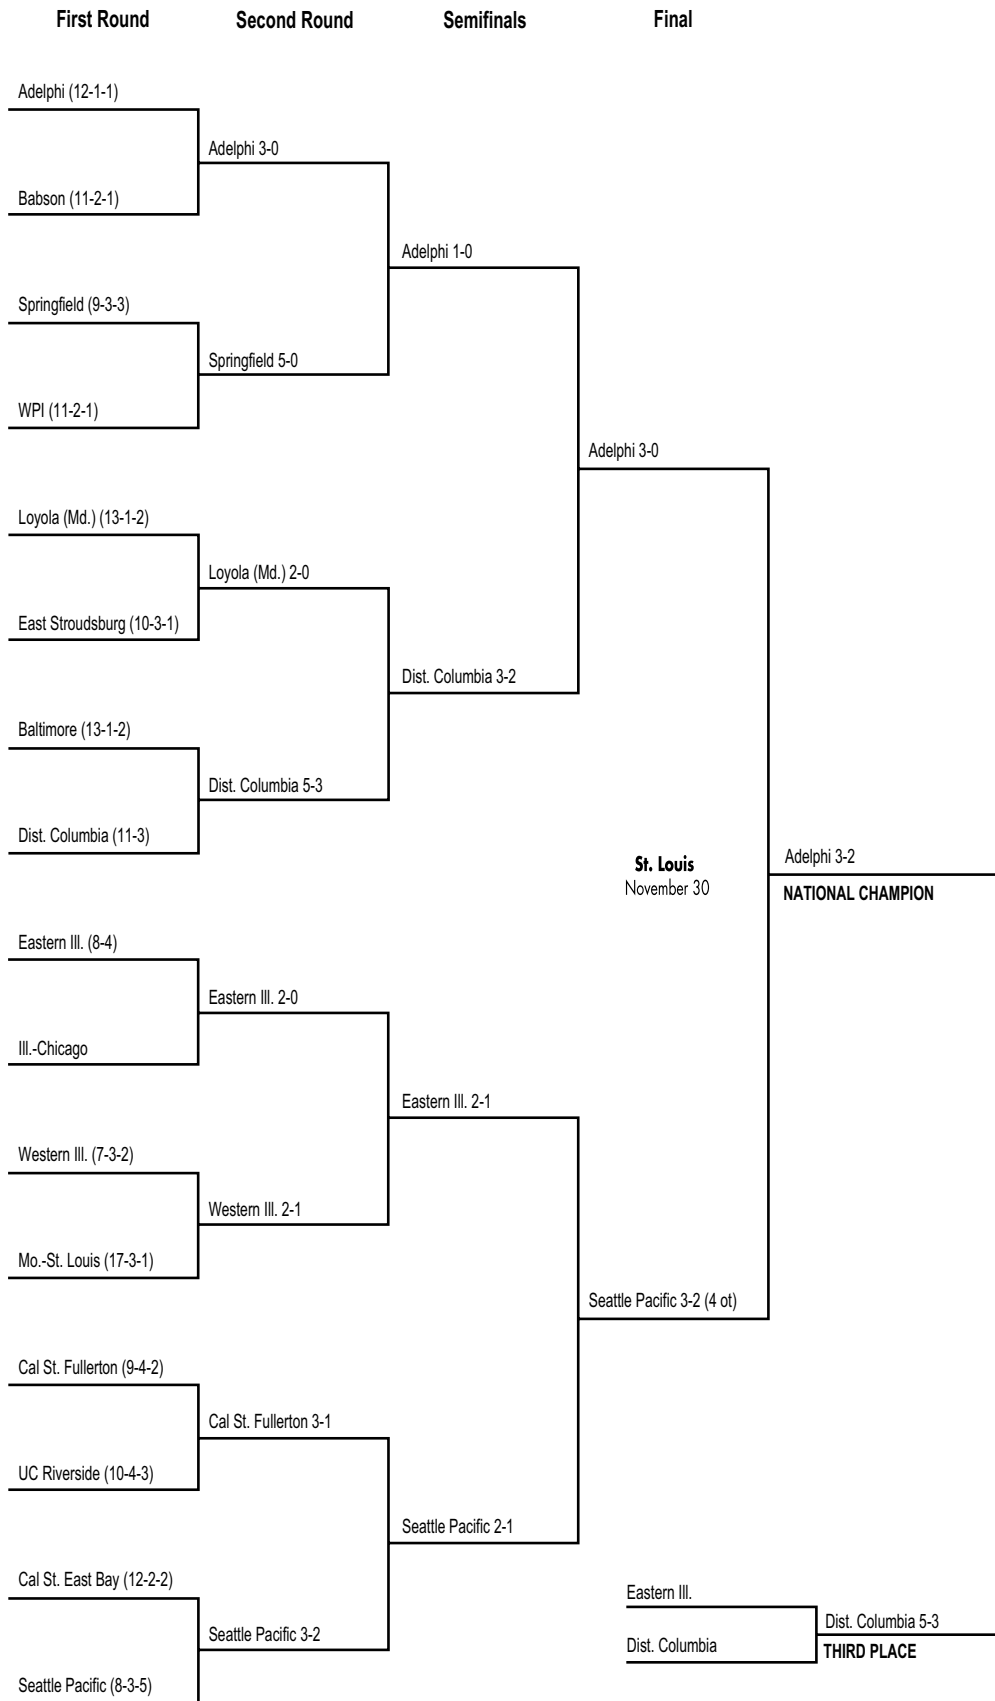

Men's Division II Championship Brackets

1972 Division II Men's Championship Bracket

1973 Division II Men's Championship Bracket

#Binghamton's participation in the 1973 tournament was vacated.

1974 Division II Men's Championship Bracket

1975 Division II Men's Championship Bracket

*Host institution.

1976 Division II Men's Championship Bracket

1977 Division II Men's Championship Bracket

1978 Division II Men's Championship Bracket

*Host institution.