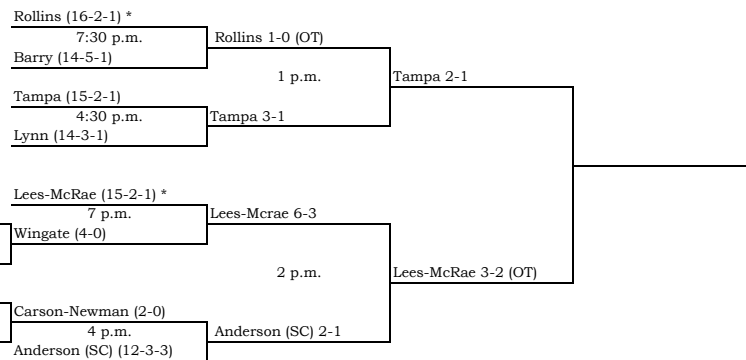

Opening Round
November 12

First Round
November 13 or 14

Second Round
November 15 or 16

Quarterfinals
November 22 or 23

Semifinals
December 5

Final
December 7

SUPER REGION 1

SUPER REGION 2

Hosted by University of Tampa
December 3 and 5

Opening Round
November 11

First Round
November 12 or 13

Second Round
November 14 or 15

Quarterfinals
November 21 or 22

Semifinals
December 3

Final
December 5

SUPER REGION 1

SUPER REGION 2

SUPER REGION 3

Note: Southeast Region Rounds 1 and 2 to be played Friday/Sunday, respectively.

SUPER REGION 4

NATIONAL CHAMPION

* Host Site
Note: All Times Local
Games will be played on Thurs. Nov. 12th and Sat. Nov. 14th

Semifinals
December 2

Final
December 4

SUPER REGION 1

SUPER REGION 2

SUPER REGION 3

SUPER REGION 4

Note: ^ Rounds 1 and 2 to be played Friday/Sunday, respectively.

5 p.m. ET