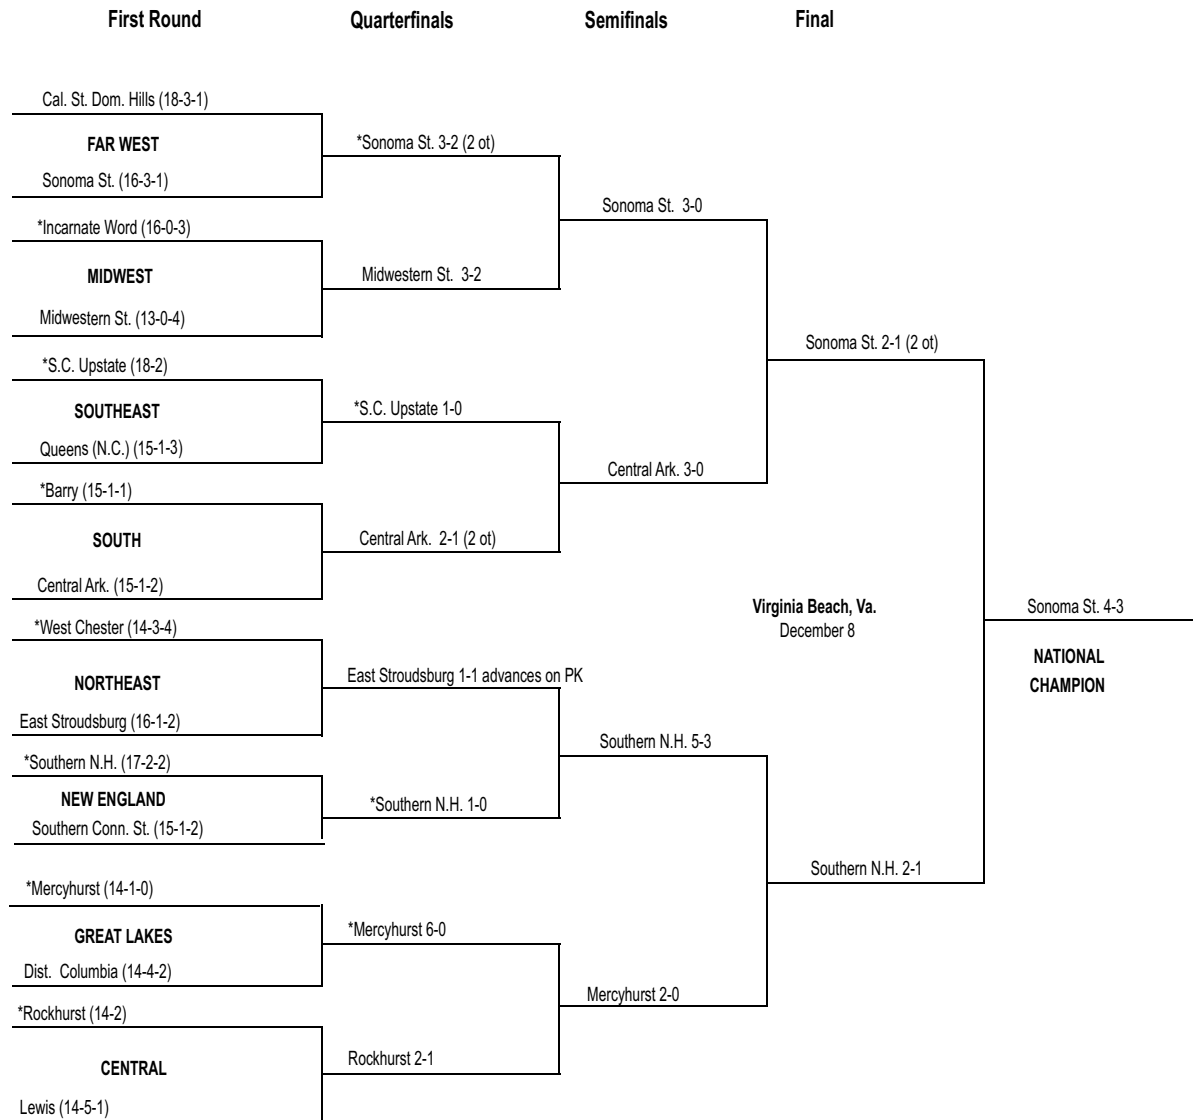

1995 Division II Men's Championship Bracket

First Round Second Round Semifinals Final

*Host institution.

1996 Division II Men's Championship Bracket

1997 Division II Men's Championship Bracket

*Host institution.

1998 Division II Men's Championship Bracket

*Host institution.

1999 Division II Men's Championship Bracket

*Host institution.

2000 Division II Men's Championship Bracket

*Host institution.

2001 Division II Men's Championship Bracket

*Host institution.

2002 Division II Men's Championship Bracket

*Host institution.

2003 Division II Men's Championship Bracket

* Host institution.

2004 Division II Men's Championship Bracket

*Host institution.