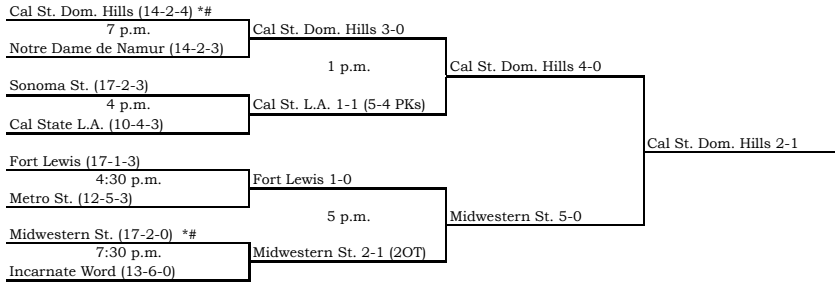

University of West Florida and the city of Orange Beach, Alabama
November 30 and December 2

*Denotes host institution.

2008 Division II Men's SOCCER CHAMPIONSHIP

Hosted by University of Tampa
December 4 and 6

Opening Round
November 12

First Round
November 13 or 14

Second Round
November 15 or 16

Quarterfinals
November 22 or 23

Semifinals
December 5

Final
December 7

SUPER REGION 1

SUPER REGION 2

Hosted by University of Tampa
December 3 and 5

Opening Round
November 11

First Round
November 12 or 13

Second Round
November 14 or 15

Quarterfinals
November 21 or 22

Semifinals
December 3

Final
December 5

SUPER REGION 1