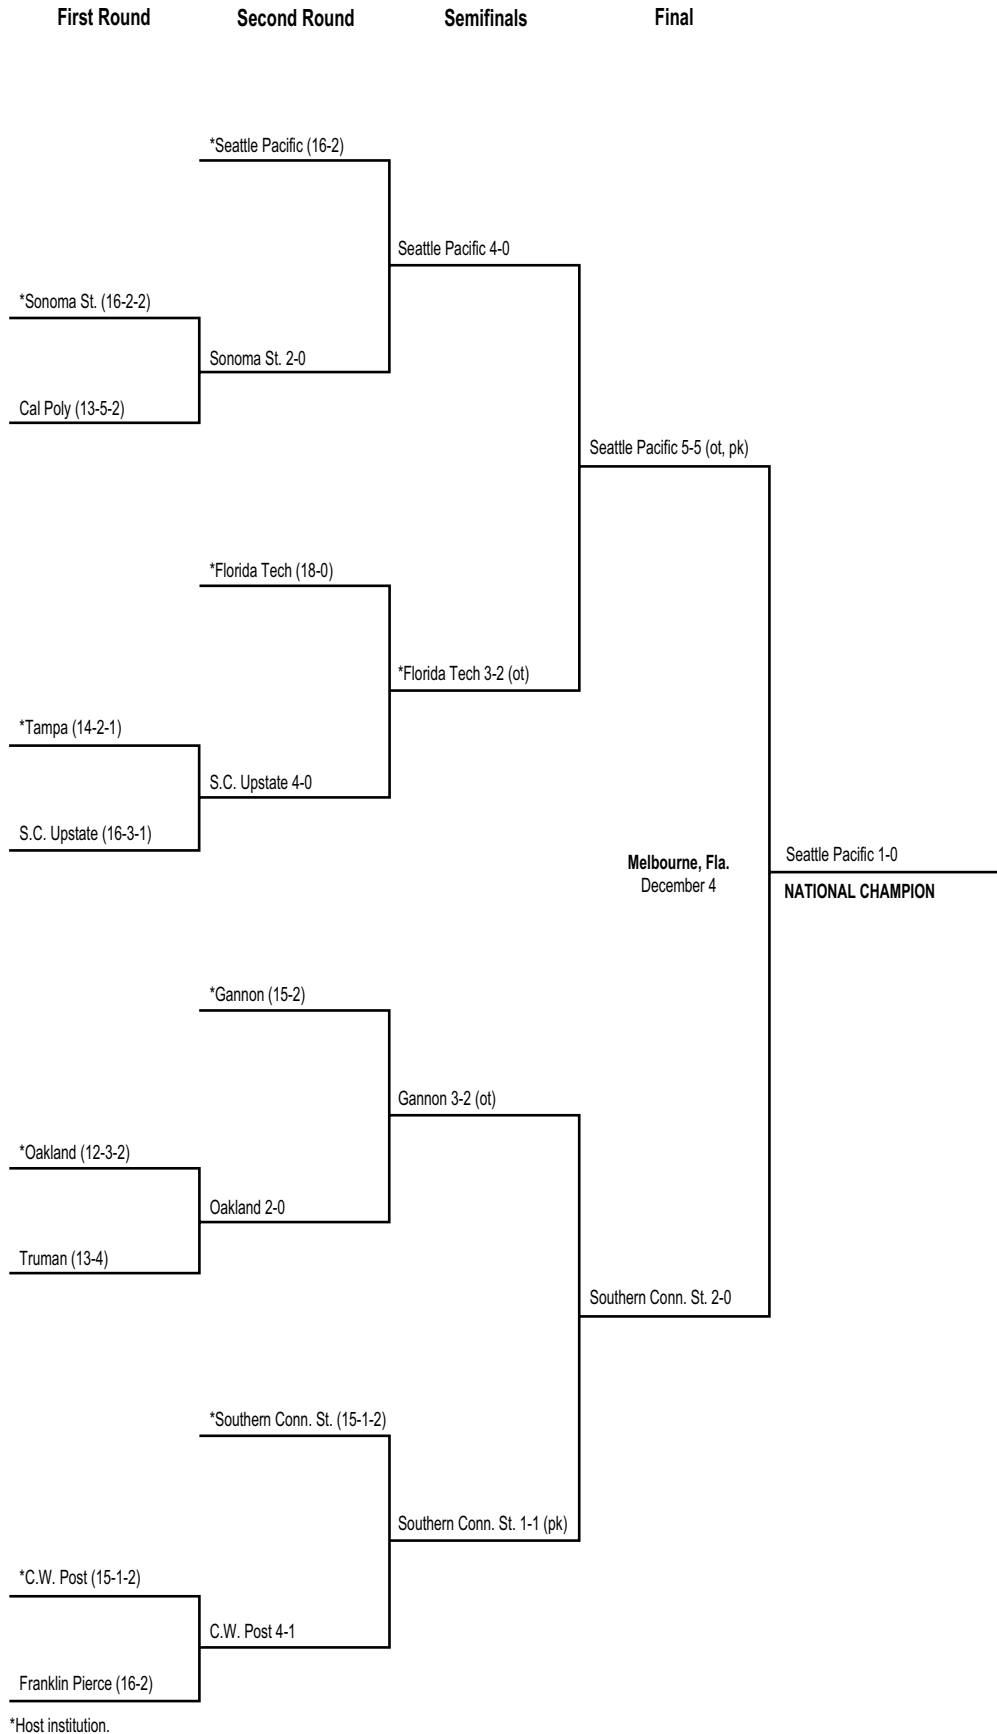

1993 Division II Men's Championship Bracket