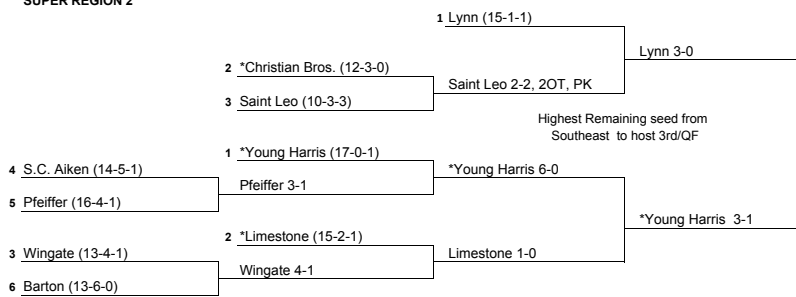

2013 NCAA Division II Men's Soccer Championship

Hosted by the Peach Belt Conference
December 5 and 7

NATIONAL CHAMPION

* Host Site
Higher seed is the home team.
All times are Eastern time.

2014 NCAA Division II Men's Soccer Championship

First Round
November 13 or 14

Second Round
November 15 or 16

Third Round
November 20 or 21

Quarterfinals
November 22 or 23

Semifinals
December 4

Final
December 6

SUPER REGION 1

SUPER REGION 4

SUPER REGION 2

SUPER REGION 3

* Host Institution
All times are Eastern time.
Information subject to change.