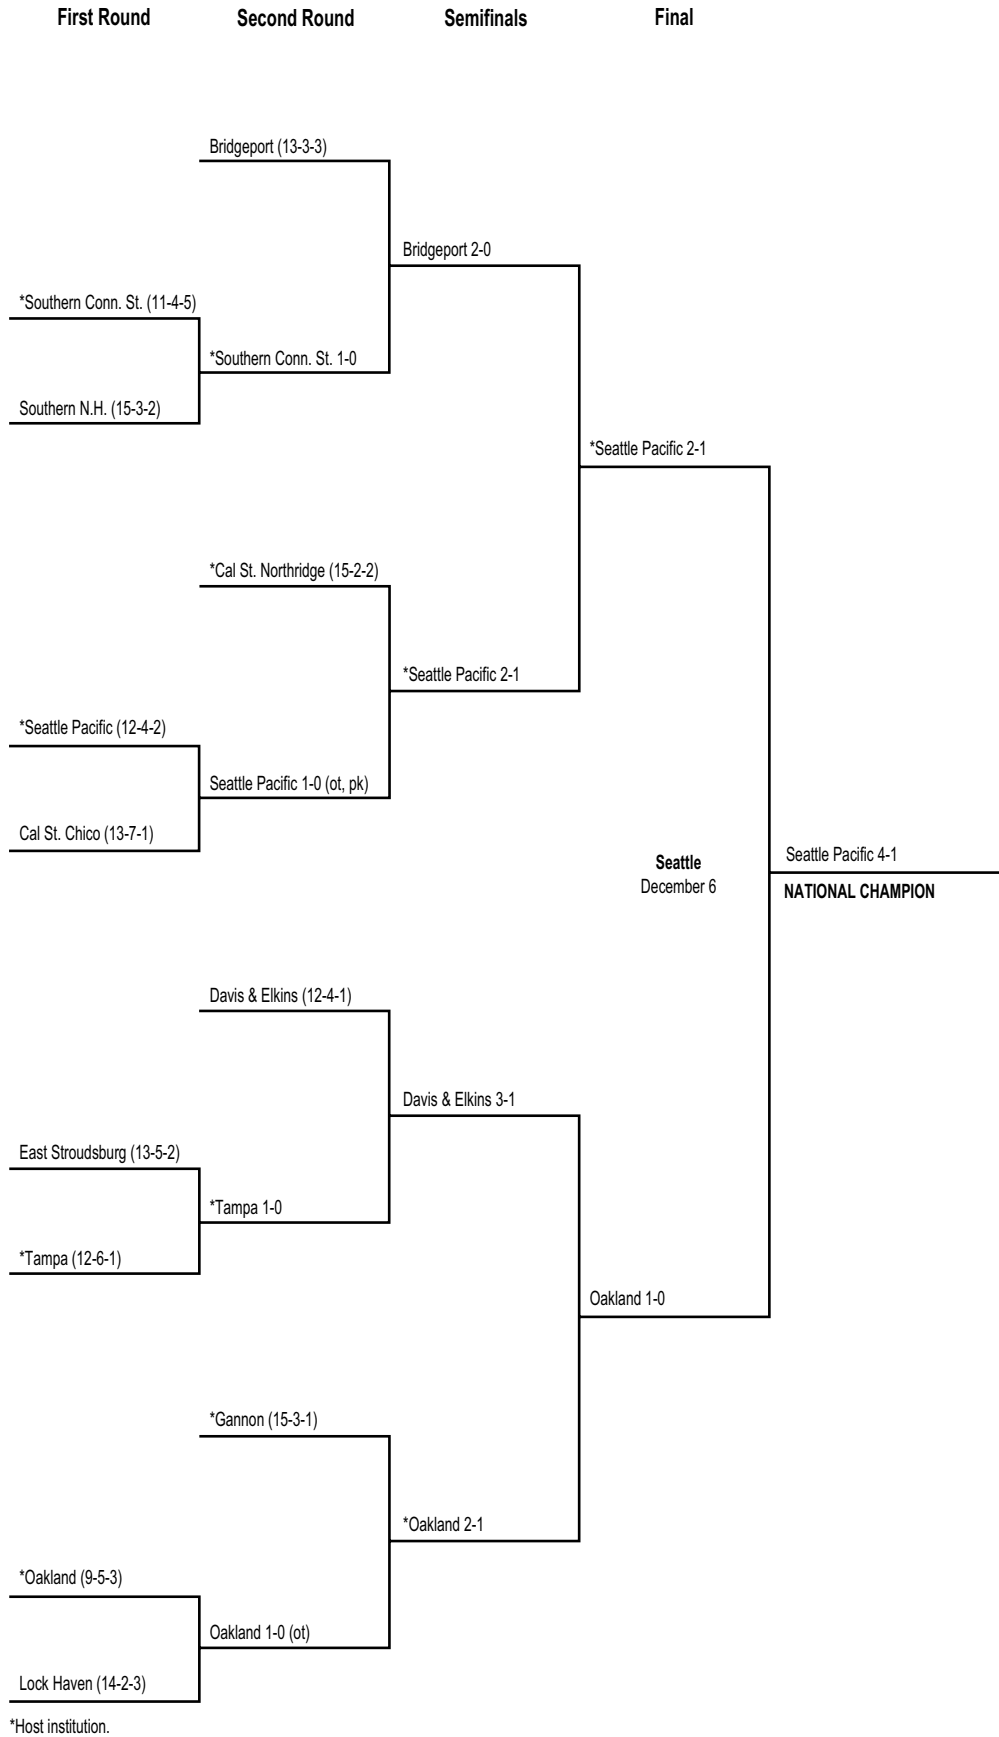

1986 Division II Men's Championship Bracket