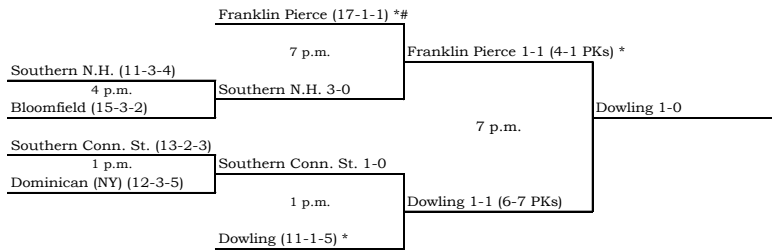

Hosted by University of Tampa
December 3 and 5

Opening Round
November 11

First Round
November 12 or 13

Second Round
November 14 or 15

Quarterfinals
November 21 or 22

Semifinals
December 3

Final
December 5

SUPER REGION 1

SUPER REGION 2

SUPER REGION 3

Note: Southeast Region Rounds 1 and 2 to be played Friday/Sunday, respectively.

SUPER REGION 4

NATIONAL CHAMPION

* Host Site
Note: All Times Local
Games will be played on Thurs. Nov. 12th and Sat. Nov. 14th

2010 Division II Men's SOCCER CHAMPIONSHIP

Hosted by **Bellarmine University**
December 2 and 4

Opening Round
November 10

First Round
November 11 or 12

Second Round
November 13 or 14

Quarterfinals
November 20 or 21

Semifinals
December 2

Final
December 4

SUPER REGION 1

SUPER REGION 2

SUPER REGION 3

SUPER REGION 4

Note: ^ Rounds 1 and 2 to be played Friday/Sunday, respectively.

5 p.m. ET