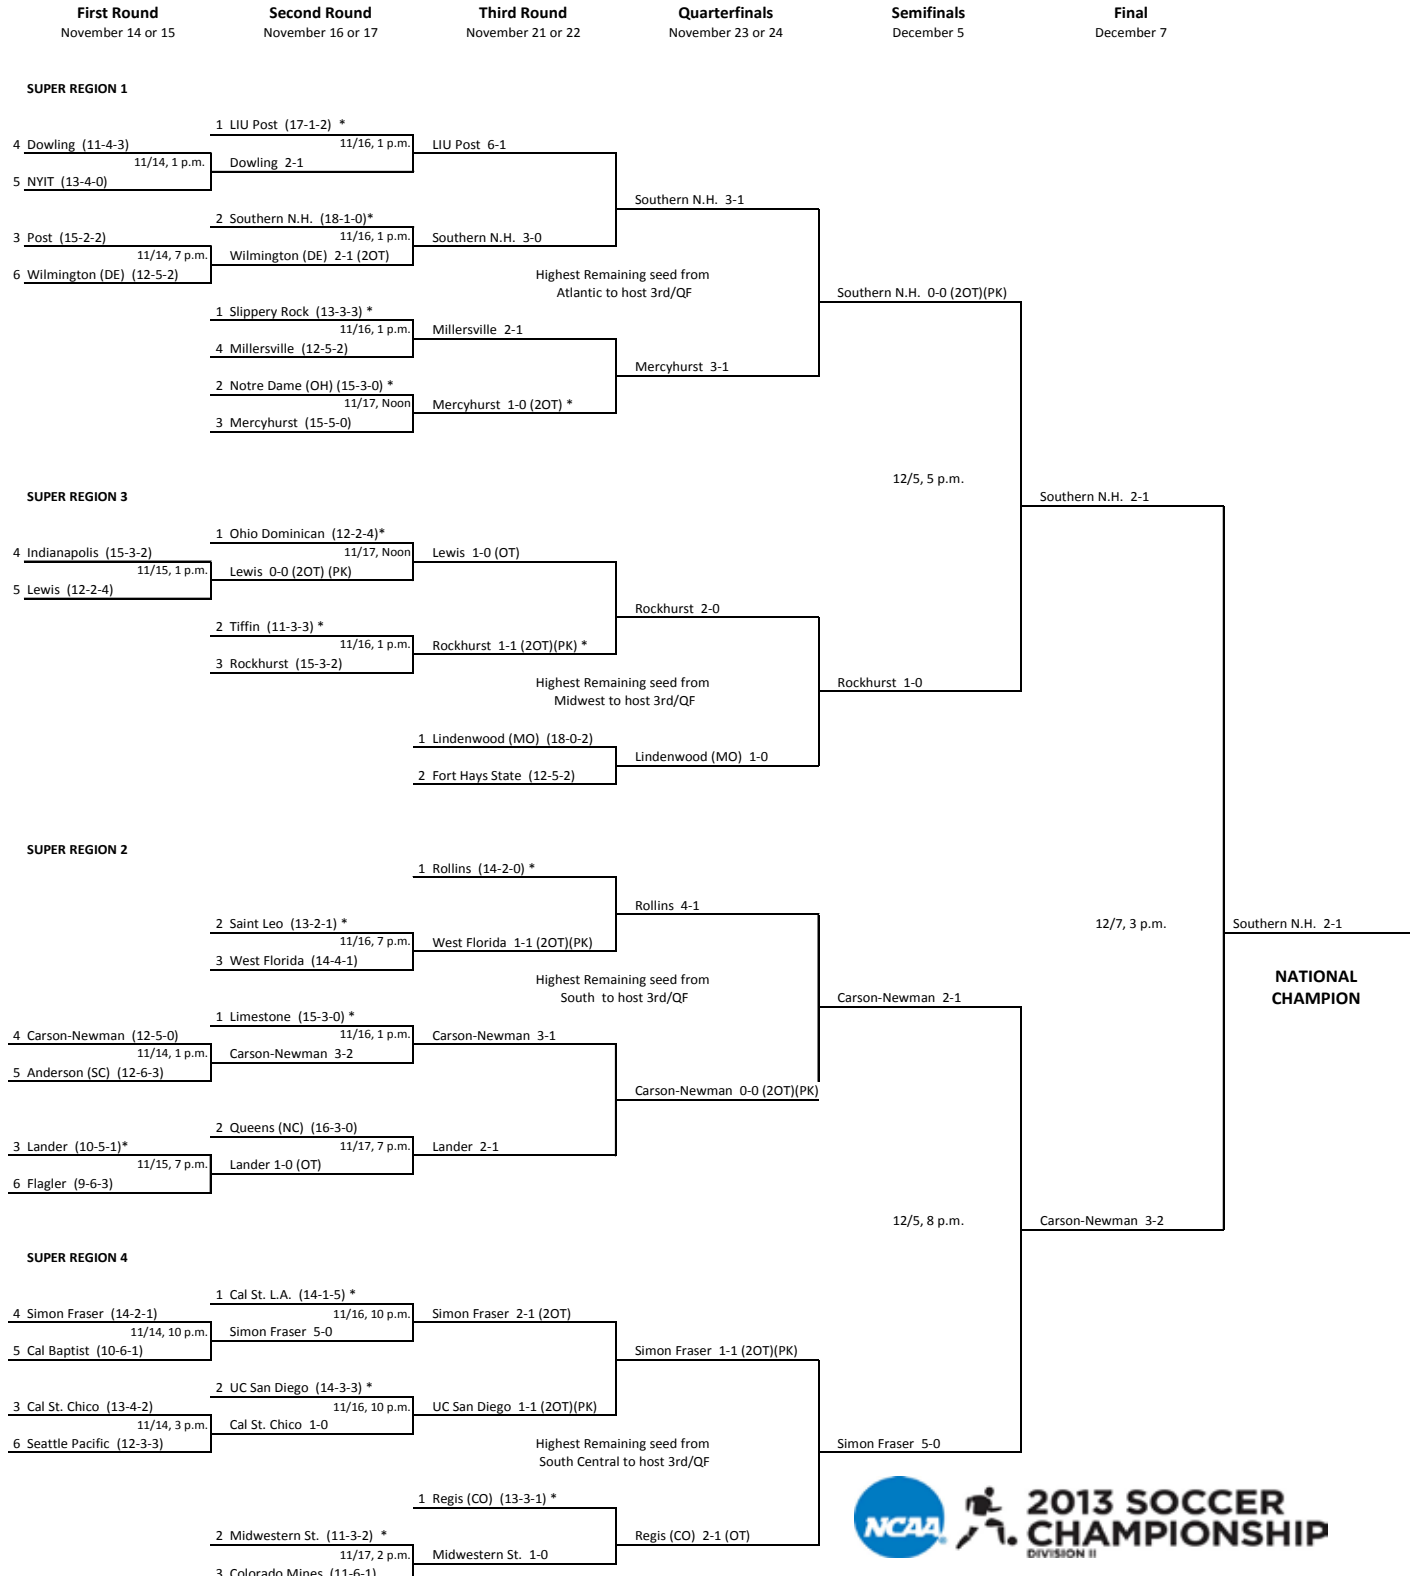

2013 NCAA Division II Men's Soccer Championship

Hosted by the Peach Belt Conference
December 5 and 7

NATIONAL CHAMPION

* Host Site
Higher seed is the home team.
All times are Eastern time.