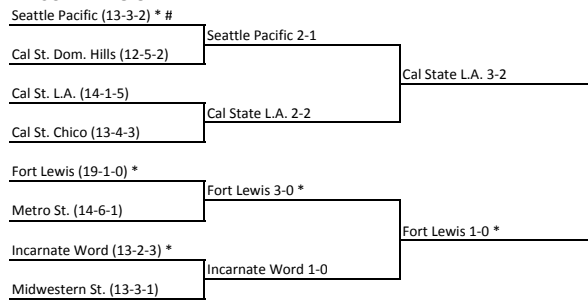

Semifinals
December 2

Final
December 4

SUPER REGION 1

SUPER REGION 2

SUPER REGION 3

SUPER REGION 4

Note: ^ Rounds 1 and 2 to be played Friday/Sunday, respectively.

5 p.m. ET

Rollins 2-1

3 p.m. ET

Northern Ky. 3-2

NATIONAL CHAMPION

Note: + The first and second rounds to be played Thursday/Sunday.

* Host Site

Games will be played on Thurs. Nov 11 and Sat. Nov. 13

NCAA/11/8/2010/RV

2011 NCAA Division II Men's Soccer Championship

Hosted by the University of West Florida
December 1 and 3

Opening Round November 9 First Round November 10 or 11 Second Round November 12 or 13 Quarterfinals November 19 or 20 Semifinals December 1 Final December 3

SUPER REGION 1

SUPER REGION 2

Note: Southeast Region Rounds 1 and 2 to be played Friday/Sunday, respectively.

SUPER REGION 3

SUPER REGION 4

Note: The first and second rounds in the Central and South Central must be played Thursday/Sunday