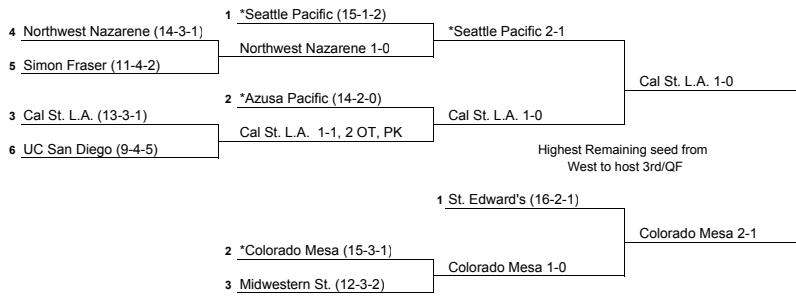

2013 NCAA Division II Men's Soccer Championship

Hosted by the Peach Belt Conference
December 5 and 7

NATIONAL CHAMPION

* Host Site
Higher seed is the home team.
All times are Eastern time.

2014 NCAA Division II Men's Soccer Championship

First Round
November 13 or 14

Second Round
November 15 or 16

Third Round
November 20 or 21

Quarterfinals
November 22 or 23

Semifinals
December 4

Final
December 6

SUPER REGION 1

SUPER REGION 4

SUPER REGION 2

SUPER REGION 3

* Host Institution
All times are Eastern time.
Information subject to change.