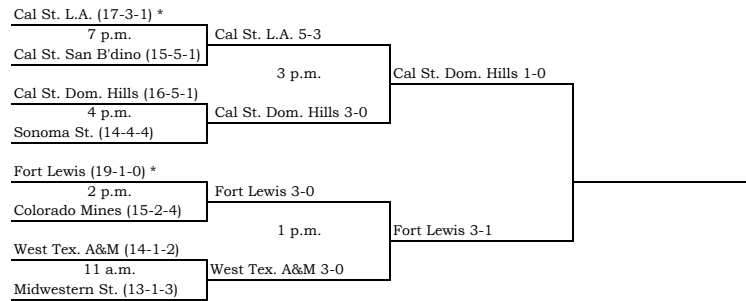

Hosted by University of Tampa
December 3 and 5

Opening Round
November 11

First Round
November 12 or 13

Second Round
November 14 or 15

Quarterfinals
November 21 or 22

Semifinals
December 3

Final
December 5

SUPER REGION 1

SUPER REGION 2

SUPER REGION 3

Note: Southeast Region Rounds 1 and 2 to be played Friday/Sunday, respectively.

SUPER REGION 4

NATIONAL CHAMPION

* Host Site
Note: All Times Local
Games will be played on Thurs. Nov. 12th and Sat. Nov. 14th

2010 Division II Men's SOCCER CHAMPIONSHIP

Hosted by **Bellarmine University**
December 2 and 4

Opening Round
November 10

First Round
November 11 or 12

Second Round
November 13 or 14

Quarterfinals
November 20 or 21

Semifinals
December 2

Final
December 4

SUPER REGION 1

SUPER REGION 2

SUPER REGION 3

SUPER REGION 4

Note: ^ Rounds 1 and 2 to be played Friday/Sunday, respectively.

5 p.m. ET