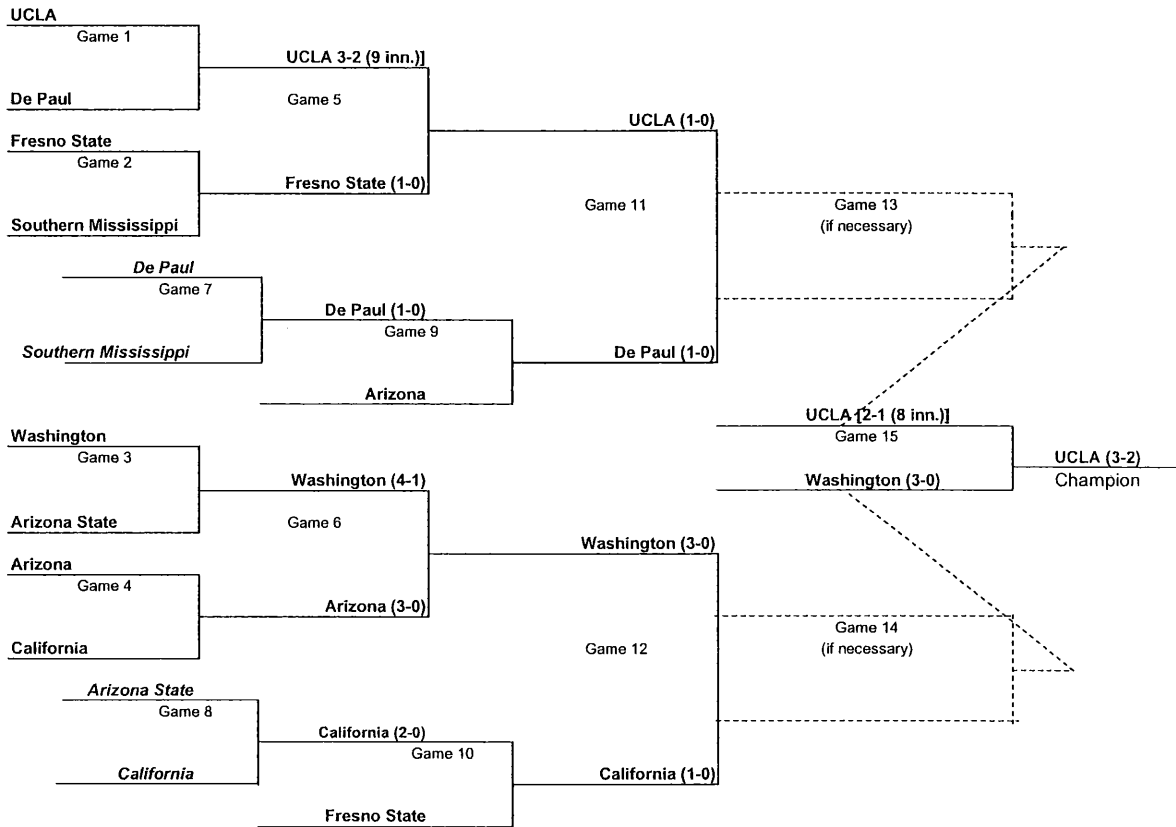

1998 NCAA WCWS- Championship Game
Arizona vs Fresno State - Play-by-Play
May 25, 1998 at Oklahoma City, OK (Hall of Fame Stadium)

Score by Innings	R	H	E
Arizona.....	000	000	0 - 0 3 0
Fresno State.....	000	001	X - 1 8 1

Arizona starters: 6/cf McCUTCHEON; 4/rf GIORDANO; 32/3b MASCARENAS; 31/c BRAATZ; 7/1b PINEDA; 13/p EVANS; 42/dh COLLINS; 5/2b SWAN; 24/1f BAUER; 21/ss CHURNOCK;

Fresno State starters: 44/cf L.BERG; 10/1f WITT; 22/2b LINDENBERG; 36/p SCOTT; 35/3b MAXEY; 15/1b CERVANTEZ; 13/c WALL; 45/dh TODD; 18/ss DOWLAND; 24/rf BOWLIN;

Arizona 1st - McCUTCHEON grounded out to 3b. GIORDANO struck out swinging. MASCARENAS singled to right field. MASCARENAS stole second. BRAATZ flied out to cf. 0 runs, 1 hit, 0 errors, 1 LOB.

Fresno State 1st - L.BERG grounded out to 3b. WITT grounded out to 1b unassisted. LINDENBERG singled to center field. SCOTT singled to left field; LINDENBERG advanced to second. MAXEY popped up to p. 0 runs, 2 hits, 0 errors, 2 LOB.

Arizona 2nd - PINEDA grounded out to 2b. EVANS singled to center field. COLLINS struck out looking. SWAN grounded out to 1b unassisted. 0 runs, 1 hit, 0 errors, 1 LOB.

Fresno State 2nd - CERVANTEZ flied out to cf. WALL flied out to rf. TODD flied out to cf. 0 runs, 0 hits, 0 errors, 0 LOB.

Arizona 3rd - BAUER grounded out to ss. McCUTCHEON grounded out to 3b. GIORDANO grounded out to 2b. 0 runs, 0 hits, 0 errors, 0 LOB.

Fresno State 3rd - DOWLAND lined out to 3b. L.BERG fouled out to 3b. WITT struck out swinging. 0 runs, 0 hits, 0 errors, 0 LOB.

Arizona 4th - MASCARENAS struck out looking. BRAATZ out at first p to 3b to 1b. PINEDA struck out swinging. 0 runs, 0 hits, 0 errors, 0 LOB.

Fresno State 4th - LINDENBERG singled to left center. SCOTT singled to left field; LINDENBERG advanced to second. MAXEY out at first p to 2b, SAC; SCOTT advanced to second; LINDENBERG advanced to third. CERVANTEZ grounded out to p. WALL struck out swinging. 0 runs, 2 hits, 0 errors, 2 LOB.

Arizona 5th - EVANS struck out swinging. COLLINS grounded out to p. SWAN flied out to 1f. 0 runs, 0 hits, 0 errors, 0 LOB.

Fresno State 5th - TODD struck out looking. DOWLAND grounded out to p. L.BERG singled to pitcher. L.BERG stole second. WITT singled to pitcher; L.BERG advanced to third. L.BERG out at third c to 3b, picked off. 0 runs, 2 hits, 0 errors, 1 LOB.

Arizona 6th - BAUER singled to shortstop. McCUTCHEON reached on a fielder's choice; BAUER out at second p to ss. McCUTCHEON stole second, advanced to third on an error by c. GIORDANO struck out swinging. MASCARENAS grounded out to c. 0 runs, 1 hit, 1 error, 1 LOB.

Fresno State 6th - LINDENBERG homered to left field, RBI. SCOTT singled to center field. MAXEY out at first p to 2b; SCOTT advanced to second. SCOTT advanced to third on a wild pitch. CERVANTEZ struck out looking. WALL grounded out to ss. 1 run, 2 hits, 0 errors, 1 LOB.

Arizona 7th - BRAATZ grounded out to 2b. PINEDA grounded out to ss. EVANS grounded out to 1b unassisted. 0 runs, 0 hits, 0 errors, 0 LOB.

1999 National Collegiate Division I Women's

SOFTBALL CHAMPIONSHIP