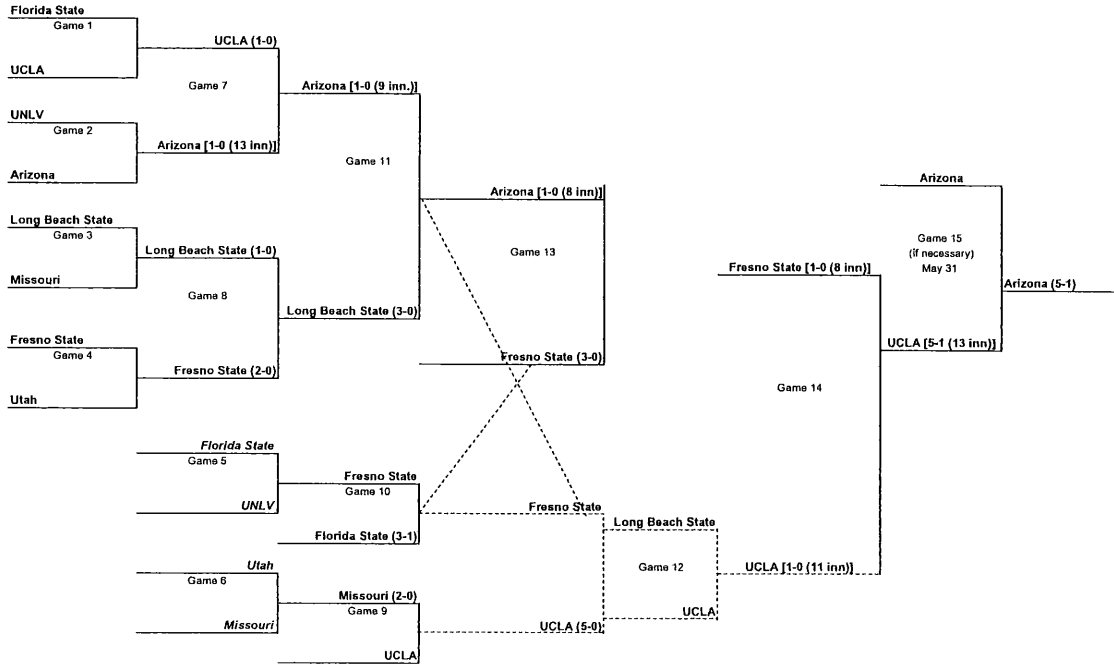

1990 NCAA WCWS- Championship Game
Fresno State vs UCLA
May 27, 1990 at Oklahoma City, OK (Hall of Fame Stadium)

Fresno State 0 (61-15)

UCLA 2 (62-6)

Player	AB	R	H	RBI	BB	SO	PO	A	LOB
Smith, Julie 2b.....	3	0	0	0	0	1	3	4	0
Noffsinger, Martha ss....	3	0	0	0	0	0	3	2	0
Pifferini, RaeAnn cf.....	3	0	0	0	0	1	2	0	0
LoPiccolo, Gina dh/3b....	3	0	0	0	0	1	0	0	0
Donis, Kerri 1b.....	2	0	1	0	0	0	6	1	0
Lopez, Dina pr.....	0	0	0	0	0	0	0	0	0
Stokes, Shelly c.....	2	0	0	0	0	0	1	2	0
Dever, Carle 3b/p.....	2	0	0	0	0	1	1	1	1
Gardiner, Michelle rf....	2	0	0	0	0	1	2	0	0
Morrison, Shelly lf.....	2	0	0	0	0	0	0	0	0
Carpenter, Terry p.....	0	0	0	0	0	0	0	0	0
Green, Marcie p.....	0	0	0	0	0	0	0	1	0
Totals.....	22	0	1	0	0	5	18	11	1

Player	AB	R	H	RBI	BB	SO	PO	A	LOB
Flynn, Shanna rf.....	2	1	1	0	0	0	0	0	0
Dienelt, Kerry 1b.....	3	0	2	1	0	0	8	0	0
Fernandez, Lisa 3b.....	3	0	0	0	0	0	0	3	2
Phillips, Missy 2b.....	3	0	0	0	0	1	2	1	0
Gutierrez, Yvonne cf.....	3	0	0	0	0	1	2	0	1
Inouye, Kelly dh.....	2	0	1	0	1	0	0	0	0
Ziencina, Erica c.....	3	0	0	0	0	0	5	0	1
Howard, Kristy ss.....	3	0	1	0	0	0	2	3	2
Montgomery, Michelle lf..	1	1	1	0	1	0	2	0	0
Compton, Heather p.....	0	0	0	0	0	0	0	1	0
Totals.....	23	2	6	1	2	2	21	8	6

Score by Innings	R	H	E
Fresno State.....	000	000	0 - 0 1 1
UCLA.....	101	000	X - 2 6 0

E - SMITH J.. LOB - Bulldogs 1; Bruins 6. SH - FLYNN.

Fresno State	IP	H	R	ER	BB	SO	AB	BF
Carpenter, Terry....	0.0	2	1	1	0	0	2	2
Dever, Carle.....	4.0	3	1	1	1	2	13	15
Green, Marcie.....	2.0	1	0	0	1	0	8	9

UCLA	IP	H	R	ER	BB	SO	AB	BF
Compton, Heather....	7.0	1	0	0	0	5	22	22

Win - H.COMPTON (18-1). Loss - CARPENTER (22-8). Save - None.

WP - DEVER.

Umpires - HP: Michael Cerri 1B: Marty Makar 3B: Les Novak

Start: 9:48 pm Time: 1:32 Attendance: 1198

Game notes:

Game suspended at 10:26 pm on May 27. Game was resumed at Noon on May 28.

CARPENTER faced 2 batters in the 1st.

DEVER faced 1 batter in the 5th.

Game: 1990G15

1991 National Collegiate Division I Women's

SOFTBALL CHAMPIONSHIP