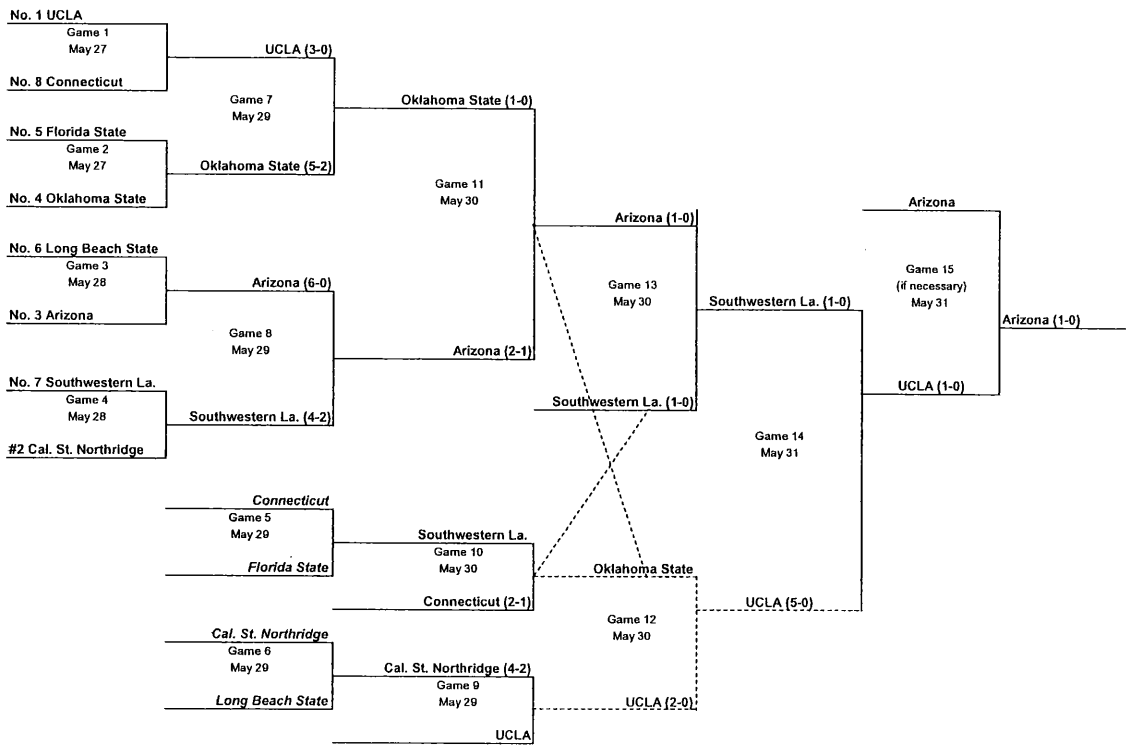

1992 NCAA WCWS Championship Game
Arizona vs UCLA - Play-by-Play
May 25, 1992 at Oklahoma City, OK (Hall of Fame Stadium)

Score by Innings	R	H	E
Arizona.....	000	000	0 - 0 4 0
UCLA.....	000	000	2 - 2 6 0

Arizona starters: 0/1b CHELLEVOLD; 0/cf HEGGEN; 0/ss ESPINOZA; 0/c MILLER-PRUIT; 0/dh PARRA; 0/rf GUISE; 0/p DAY; 0/2b SALCIDO; 0/1f REDONDO; 0/3b DUARTE;

UCLA starters: 0/cf EVANS; 0/2b VICTORIA; 0/p FERNANDEZ; 0/1f GUTIERREZ; 0/dh BRUNDAGE; 0/rf BREWSTER; 0/c INOUYE; 0/3b ALCHIN; 0/ss KR.HOWARD; 0/1b WEIMAN;

Arizona 1st - CHELLEVOLD singled up the middle. HEGGEN out at first c to 2b, SAC; CHELLEVOLD advanced to second. ESPINOZA popped up to ss. MILLER-PRUIT popped up to ss. 0 runs, 1 hit, 0 errors, 1 LOB.

UCLA 1st - EVANS singled. VICTORIA fouled out to c. FERNANDEZ grounded into double play p to ss to 1b; EVANS out on the play. 0 runs, 1 hit, 0 errors, 0 LOB.

Arizona 2nd - PARRA struck out swinging. GUISE struck out swinging. DAY struck out swinging. 0 runs, 0 hits, 0 errors, 0 LOB.

UCLA 2nd - GUTIERREZ out at first p to 2b, bunt. BRUNDAGE grounded out to 2b. BREWSTER grounded out to 3b. 0 runs, 0 hits, 0 errors, 0 LOB.

Arizona 3rd - SALCIDO popped up to 2b. REDONDO struck out swinging. CHELLEVOLD singled, bunt. CHELLEVOLD out at second c to ss, caught stealing. 0 runs, 1 hit, 0 errors, 0 LOB.

UCLA 3rd - INOUYE grounded out to 2b. ALCHIN popped up to 1b. KR.HOWARD walked. KR.HOWARD out at second c to ss, caught stealing. 0 runs, 0 hits, 0 errors, 0 LOB.

Arizona 4th - HEGGEN grounded out to 2b. ESPINOZA popped up to 1b. MILLER-PRUIT walked. MILLER-PRUIT out at second c to ss, caught stealing. 0 runs, 0 hits, 0 errors, 0 LOB.

UCLA 4th - EVANS lined out to ss. VICTORIA grounded out to 2b. FERNANDEZ grounded out to 3b. 0 runs, 0 hits, 0 errors, 0 LOB.

Arizona 5th - PARRA singled to left center. GUISE struck out swinging. DUARTE pinch ran for PARRA. / for DUARTE. DUARTE out at second c to ss, caught stealing. DAY struck out looking. 0 runs, 1 hit, 0 errors, 0 LOB.

UCLA 5th - DUARTE to 3b. DUARTE to 3b. / for DUARTE. GUTIERREZ struck out swinging. BRUNDAGE singled to left field. BREWSTER popped up to p. INOUYE popped up to 2b. 0 runs, 1 hit, 0 errors, 1 LOB.

Arizona 6th - SALCIDO grounded out to 2b. REDONDO popped up to ss. CHELLEVOLD singled. HEGGEN grounded out to p. 0 runs, 1 hit, 0 errors, 1 LOB.

UCLA 6th - ALCHIN out at first 3b to 2b. KR.HOWARD grounded out to ss. EVANS singled, bunt. VICTORIA singled to left field; EVANS advanced to second. FERNANDEZ lined out to 3b. 0 runs, 2 hits, 0 errors, 2 LOB.

Arizona 7th - ESPINOZA grounded out to 3b. MILLER-PRUIT flied out to cf. DUARTE grounded out to ss. 0 runs, 0 hits, 0 errors, 0 LOB.

UCLA 7th - GUTIERREZ singled up the middle. BRUNDAGE out at first 3b to 2b, SAC, bunt; GUTIERREZ advanced to second. BREWSTER homered, 2 RBI; GUTIERREZ scored. 2 runs, 2 hits, 0 errors, 0 LOB.

1993 National Collegiate Division I Women's
SOFTBALL
CHAMPIONSHIP