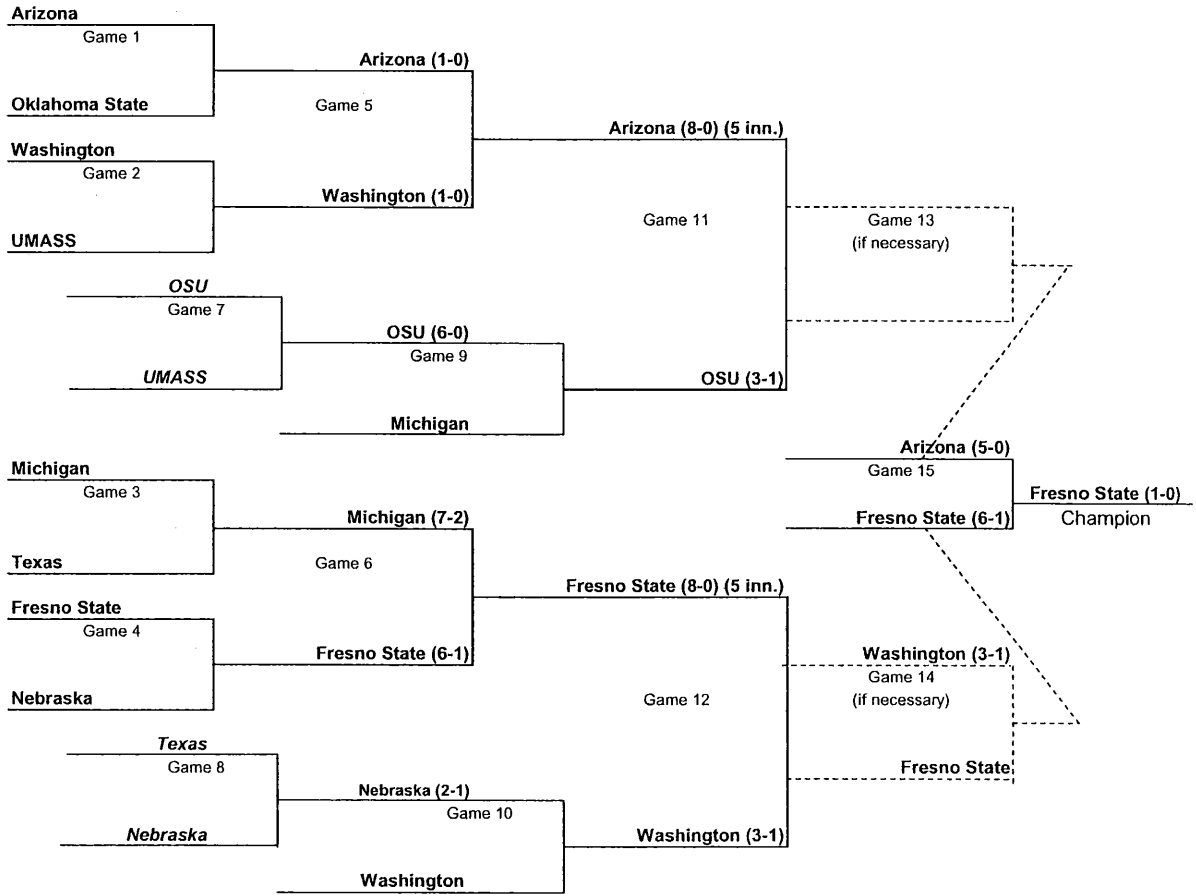

1997 NCAA WCWS- Championship Game
Arizona vs UCLA - Play-by-Play
May 26, 1997 at Oklahoma City, OK (Hall of Fame Stadium)

Score by Innings	R	H	E
Arizona.....	240	04	- 10 11 0
UCLA.....	020	00	- 2 5 2

Arizona starters: 6/cf JOHNSEN; 5/dh SWAN; 20/1b O'BRIEN; 31/c BRAATZ; 13/p EVANS N.; 7/3b PINEDA; 11/ss PITT; 26/rf SHRIVER; 10/1f REITAN; 21/2b CHURNOCK;

UCLA starters: 44/cf AMBROSI; 3/2b FRITZ; 14/1b POULSON; 33/c NUVEGAN; 18/ss ADAMS; 32/3b MARSHALL; 22/1f DALE; 19/dh WUEST; 6/rf OCHOA; 4/p WILLIAMS;

Arizona 1st - JOHNSEN singled to shortstop. SWAN singled; JOHNSEN advanced to second. O'BRIEN singled, bunt; SWAN advanced to second; JOHNSEN advanced to third. BRAATZ popped up to 2b. EVANS N. doubled to left field, 2 RBI; O'BRIEN advanced to third; SWAN scored; JOHNSEN scored. PINEDA struck out looking. PITT popped up to ss. 2 runs, 4 hits, 0 errors, 2 LOB.

UCLA 1st - AMBROSI flied out to cf. FRITZ flied out to 1f. POULSON flied out to cf. 0 runs, 0 hits, 0 errors, 0 LOB.

Arizona 2nd - SHRIVER struck out swinging. REITAN singled to center field. JOHNSEN out at first lb to 2b, SAC, bunt; REITAN advanced to second. SWAN singled to center field; REITAN advanced to third. O'BRIEN walked; SWAN advanced to second. BRAATZ walked, RBI; O'BRIEN advanced to second; SWAN advanced to third; REITAN scored. EVANS N. walked, RBI; BRAATZ advanced to second; O'BRIEN advanced to third; SWAN scored. PINEDA reached on an error by 2b; EVANS N. advanced to third; BRAATZ scored, unearned; O'BRIEN scored, unearned. PITT struck out looking. 4 runs, 2 hits, 1 error, 2 LOB.

UCLA 2nd - NUVEGAN grounded out to ss. ADAMS homered to left field, RBI. MARSHALL homered to right field, RBI. DALE grounded out to p. WUEST walked. OCHOA singled to center field; WUEST advanced to second. AMBROSI grounded out to 2b. 2 runs, 3 hits, 0 errors, 2 LOB.

Arizona 3rd - SHRIVER singled to left field. REITAN struck out swinging. JOHNSEN struck out swinging. SWAN grounded out to ss. 0 runs, 1 hit, 0 errors, 1 LOB.

UCLA 3rd - FRITZ flied out to rf. POULSON flied out to cf. NUVEGAN singled to center field. ADAMS struck out looking. 0 runs, 1 hit, 0 errors, 1 LOB.

Arizona 4th - O'BRIEN walked. BRAATZ reached on catcher's interference; O'BRIEN advanced to second. EVANS N. grounded out to 2b; BRAATZ advanced to second; O'BRIEN advanced to third. PINEDA struck out swinging. PITT struck out swinging. 0 runs, 0 hits, 1 error, 2 LOB.

UCLA 4th - MARSHALL grounded out to p. DALE struck out swinging. WUEST grounded out to 3b. 0 runs, 0 hits, 0 errors, 0 LOB.

Arizona 5th - SHRIVER singled to left field. REITAN reached on a fielder's choice, SAC, bunt; SHRIVER advanced to second. JOHNSEN singled to left field; REITAN advanced to second; SHRIVER advanced to third. SWAN reached on a fielder's choice; JOHNSEN advanced to second; REITAN advanced to third; SHRIVER out at home p to c. O'BRIEN singled to center field, 2 RBI; SWAN advanced to second; JOHNSEN scored; REITAN scored. BRAATZ walked; O'BRIEN advanced to second; SWAN advanced to third. EVANS N. flied out to cf. BRAATZ advanced to second on a wild pitch; O'BRIEN advanced to third on a wild pitch; SWAN scored on a wild pitch. PINEDA singled to pitcher, RBI; BRAATZ advanced to third, out at home ss to 3b to c; O'BRIEN scored. 4 runs, 4 hits, 0 errors, 1 LOB.

UCLA 5th - OCHOA singled to center field. AMBROSI out at first lb to ss. MIKE pinch hit for FRITZ. MIKE struck out looking. POULSON flied out to cf. 0 runs, 1 hit, 0 errors, 1 LOB.

1998 National Collegiate Division I Women's

SOFTBALL CHAMPIONSHIP