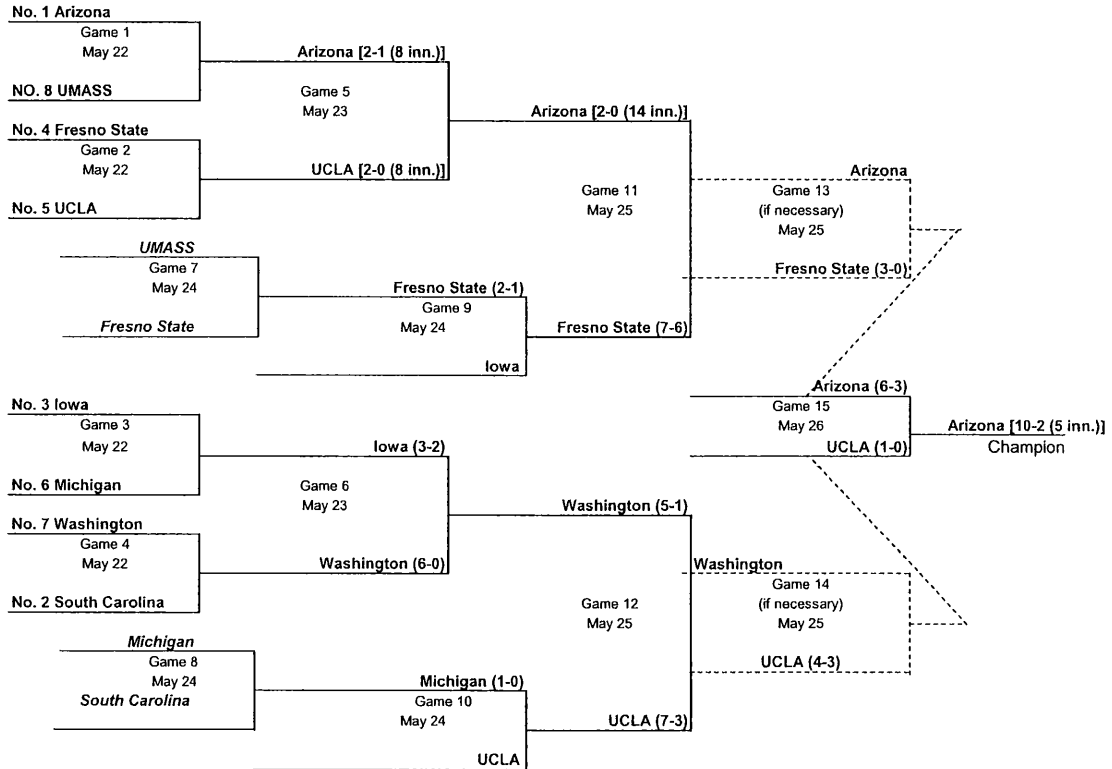

Washington 1st - BROWN grounded out to ss. STORSETH singled to center field. PICKERING singled to right field; STORSETH advanced to second. CLINE reached on a fielder's choice; PICKERING advanced to second; STORSETH out at third ss to 3b. CHURCH popped up to 2b. 0 runs, 2 hits, 0 errors, 2 LOB.

Arizona 2nd - REITAN out at first 3b to 2b, bunt. CHURNOCK singled to second base. SHRIVER reached on a fielder's choice; CHURNOCK out at second 2b to ss. DOTY singled to shortstop; SHRIVER advanced to second. JOHNSEN doubled to right field, 2 RBI; DOTY scored; SHRIVER scored. GAW to p for MEYER. DALTON walked. PINEDA grounded out to ss. 2 runs, 3 hits, 0 errors, 2 LOB.

Washington 2nd - NEWBRY grounded out to 2b. GIORDANO grounded out to 2b. WILLIAMS popped up to ss. 0 runs, 0 hits, 0 errors, 0 LOB.

Arizona 3rd - GOMEZ grounded out to ss. PITT walked. REITAN struck out looking. CHURNOCK popped up to ss. 0 runs, 0 hits, 0 errors, 1 LOB.

Washington 3rd - TARR grounded out to 3b. BROWN singled to second base. STORSETH grounded out to p; BROWN advanced to second. PICKERING popped up to 2b. 0 runs, 1 hit, 0 errors, 1 LOB.

Arizona 4th - SHRIVER singled to left field. SHRIVER out at second c to 1b to 2b, picked off. DOTY grounded out to 2b. JOHNSEN singled to center field. JOHNSEN stole second. JOHNSEN advanced to third on a wild pitch. DALTON walked. PINEDA singled to left field, RBI; DALTON advanced to second; JOHNSEN scored. GOMEZ flied out to 1f. 1 run, 3 hits, 0 errors, 2 LOB.

Washington 4th - CLINE doubled to left center. RAHAL pinch ran for CLINE. CHURCH singled to center field, RBI; RAHAL scored. NEWBRY reached on a fielder's choice; CHURCH advanced to second on an error by ss. GIORDANO reached on a fielder's choice; NEWBRY advanced to second; CHURCH out at third ss to 3b. WILLIAMS singled to right center, RBI; GIORDANO advanced to third; NEWBRY scored. TARR reached on an error by 2b, RBI, advanced to second; WILLIAMS advanced to third; GIORDANO scored. FRANCIS pinch hit for BROWN. FRANCIS singled to left field, RBI; TARR advanced to third; WILLIAMS scored, unearned. BROWN to cf for FRANCIS. BROWN stole second. STORSETH struck out swinging. PICKERING popped up to 2b. 4 runs, 4 hits, 2 errors, 2 LOB.

Arizona 5th - CLINE to c for RAHAL. PITT grounded out to ss. REITAN out at first c to 2b, bunt. CHURNOCK reached on an error by ss. SHRIVER grounded out to 2b. 0 runs, 0 hits, 1 error, 1 LOB.

Washington 5th - CLINE grounded out to 3b. CHURCH struck out swinging. NEWBRY singled to shortstop. GIORDANO struck out swinging. 0 runs, 1 hit, 0 errors, 1 LOB.

Arizona 6th - DOTY grounded out to p. JOHNSEN singled to center field. DALTON fouled out to 1f; JOHNSEN advanced to second on an error by 1f, advanced to third. PINEDA grounded out to 3b. 0 runs, 1 hit, 1 error, 1 LOB.

Washington 6th - WILLIAMS hit by pitch. TARR singled to left field; WILLIAMS advanced to second. BROWN singled to shortstop; TARR advanced to second; WILLIAMS advanced to third. STORSETH reached on a fielder's choice; BROWN advanced to second; TARR advanced to third; WILLIAMS out at home 3b to c. ROSSER pinch ran for STORSETH. PICKERING struck out swinging. CLINE flied out to cf. 0 runs, 2 hits, 0 errors, 3 LOB.

Arizona 7th - STORSETH to ss for ROSSER. GOMEZ popped up to 2b. PITT flied out to cf. REITAN singled to right field. CHURNOCK grounded out to 3b. 0 runs, 1 hit, 0 errors, 1 LOB.

Washington 7th - CHURCH flied out to cf. NEWBRY singled to right center. GIORDANO flied out to cf. WILLIAMS grounded out to p. 0 runs, 1 hit, 0 errors, 1 LOB.

1997 National Collegiate Division I Women's

SOFTBALL CHAMPIONSHIP