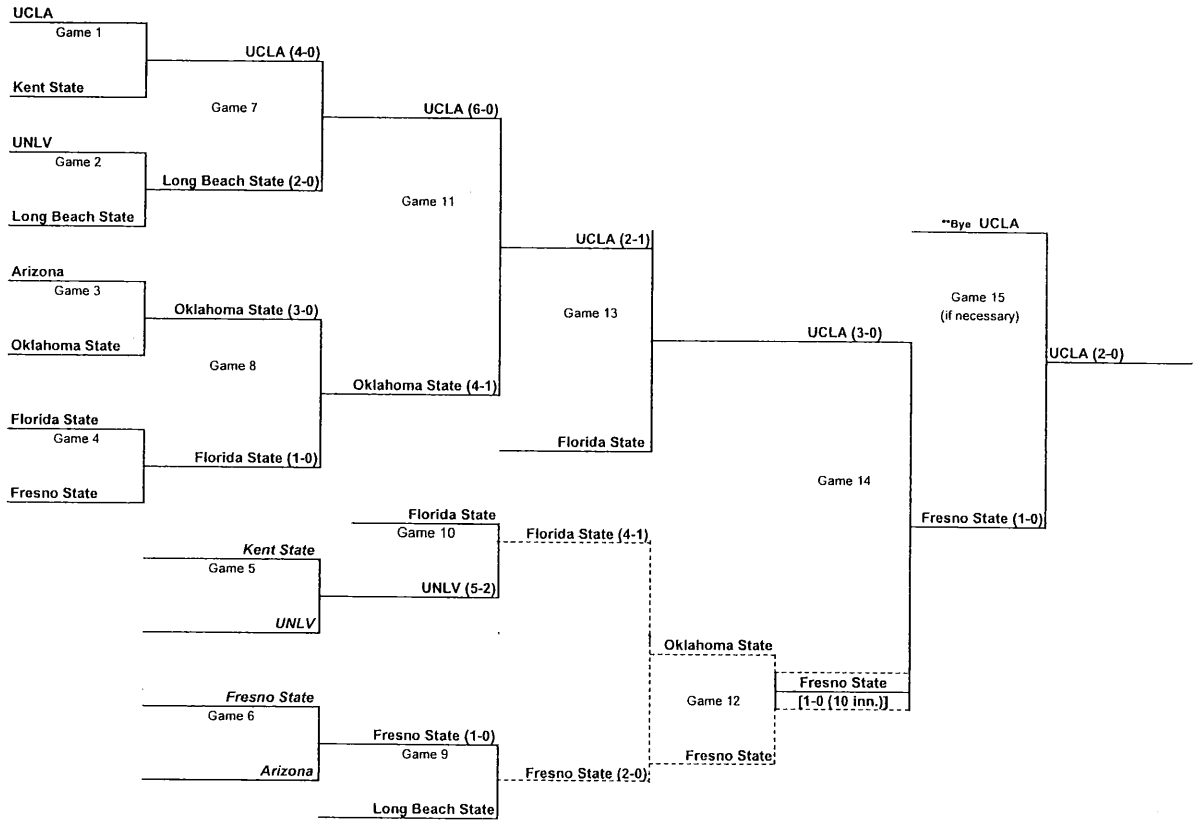

1990 National Collegiate Division I Women's

SOFTBALL CHAMPIONSHIP

1990 Team Rosters

NCAA Women's College World Series

Arizona Wildcats

No. Name

- 2 Kristin Gauthier
- 3 Stephanie Salcido
- 4 Julie Standering
- 6 Vivian Holm
- 8 Marcie Aguilar
- 10 Renne Rosas
- 11 Lisa Guise
- 12 Catherine Stedman
- 14 Ginnie Scheller
- 15 Jody Miller
- 17 Doreen Juarez
- 20 Nicki Dennis
- 22 Suzie Lady
- 23 Stacy Redondo