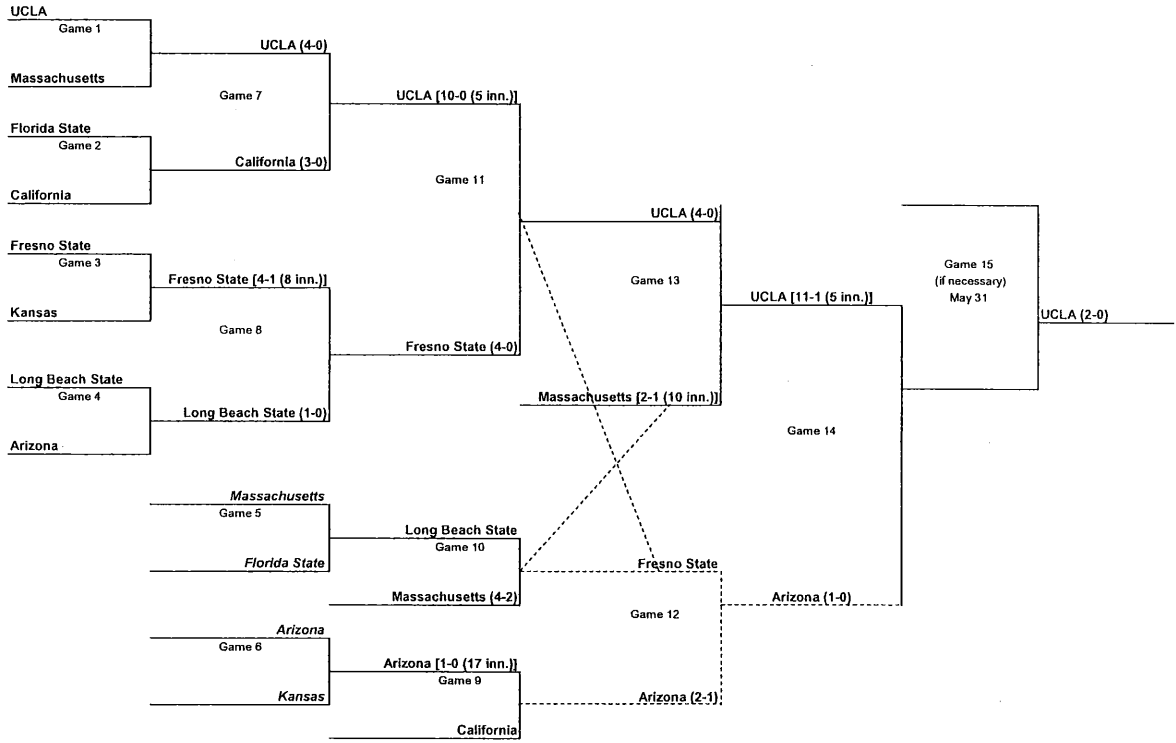

Arizona starters: 0/ss STANDERING; 0/cf GAUTHIER; 0/1b JONES; 0/1f LADY; 0/c MILLER; 0/3b GUISE; 0/dp PARRA; 0/p DAY; 0/rf REDONDO; 0/2b AGUILAR;
UCLA starters: 0/1b FLYNN; 0/c DIENELT; 0/3b FERNANDEZ; 0/1f GUTIERREZ; 0/2b PHILLIPS; 0/cf MAYNEZ; 0/ss KR.HOWARD; 0/rf VICTORIA; 0/dp WEIMAN; 0/p H.COMPTON;

Arizona 1st - STANDERING lined out to p. GAUTHIER grounded out to ss. JONES singled to left field. LADY popped up to 3b. 0 runs, 1 hit, 0 errors, 1 LOB.

UCLA 1st - FLYNN singled to left field. DIENELT out at first 3b to 2b, SAC; FLYNN advanced to second. FERNANDEZ singled to left field; FLYNN advanced to third. GUTIERREZ struck out swinging. PHILLIPS lined out to ss. 0 runs, 2 hits, 0 errors, 2 LOB.

Arizona 2nd - MILLER popped up to 2b. GUISE grounded out to 3b. PARRA struck out swinging. 0 runs, 0 hits, 0 errors, 0 LOB.

UCLA 2nd - MAYNEZ grounded out to 1b unassisted. KR.HOWARD grounded out to ss. VICTORIA grounded out to 3b. 0 runs, 0 hits, 0 errors, 0 LOB.

Arizona 3rd - DAY walked. REDONDO struck out swinging. STANDERING reached on an error by 2b, SAC; DAY advanced to second. STANDERING advanced to second; DAY advanced to third on a wild pitch. GAUTHIER walked. JONES tripled to right field, 2 RBI; GAUTHIER advanced to third, out at home rf to c; STANDERING scored, unearned; DAY scored. LADY fouled out to 3b. 2 runs, 1 hit, 1 error, 1 LOB.

UCLA 3rd - WEIMAN out at first p to 2b. FLYNN out at first 3b to 2b. DIENELT grounded out to p. 0 runs, 0 hits, 0 errors, 0 LOB.

Arizona 4th - MILLER walked. GUISE popped up to 3b. MILLER stole second. PARRA singled up the middle, RBI; MILLER scored. PARRA advanced to second on a wild pitch. AGUILAR pinch ran for PARRA. / for AGUILAR. DAY singled up the middle, advanced to second on the throw, RBI; AGUILAR scored. FERNANDEZ to p. PHILLIPS to 3b. VICTORIA to 2b. WEIMAN to rf. H.COMPTON to dp. REDONDO singled to shortstop. STANDERING reached on a fielder's choice; REDONDO advanced to second; DAY out at second p to ss. GAUTHIER flied out to rf. 2 runs, 3 hits, 0 errors, 2 LOB.

UCLA 4th - PARRA to dp for AGUILAR. AGUILAR to 2b. FERNANDEZ homered, RBI. GUTIERREZ grounded out to p. PHILLIPS grounded out to ss. MAYNEZ struck out swinging. 1 run, 1 hit, 0 errors, 0 LOB.

Arizona 5th - JONES singled, bunt. JONES advanced to second on a wild pitch. LADY walked. MILLER reached on a fielder's choice; LADY advanced to second; JONES out at second p to ss. MILLER advanced to second; LADY advanced to third on a wild pitch. GUISE walked. GUISE advanced to second; MILLER advanced to third; LADY scored on a wild pitch. PARRA struck out swinging. DAY struck out swinging. 1 run, 1 hit, 0 errors, 2 LOB.

UCLA 5th - KR.HOWARD grounded out to 3b. VICTORIA grounded out to ss. WEIMAN grounded out to ss. 0 runs, 0 hits, 0 errors, 0 LOB.

Arizona 6th - REDONDO struck out swinging. STANDERING popped up to ss. GAUTHIER singled up the middle. JONES struck out swinging. 0 runs, 1 hit, 0 errors, 1 LOB.

UCLA 6th - FLYNN singled. DIENELT reached on a fielder's choice; FLYNN out at second 3b to 2b. DIENELT advanced to second on a passed ball. CHIARAVANONT pinch ran for DIENELT. FERNANDEZ walked. GUTIERREZ reached on a fielder's choice; FERNANDEZ out at second 3b to 2b; CHIARAVANONT advanced to third. PHILLIPS grounded out to ss. 0 runs, 1 hit, 0 errors, 2 LOB.

Arizona 7th - DIENELT to c for CHIARAVANONT. LADY grounded out to 3b. MILLER grounded out to 3b. GUISE struck out swinging. 0 runs, 0 hits, 0 errors, 0 LOB.

UCLA 7th - MAYNEZ walked. KR.HOWARD flied out to ss. VICTORIA reached on a fielder's choice; MAYNEZ out at second ss to 2b. WEIMAN grounded out to ss. 0 runs, 0 hits, 0 errors, 1 LOB.

1992 National Collegiate Division I Women's
SOFTBALL
CHAMPIONSHIP