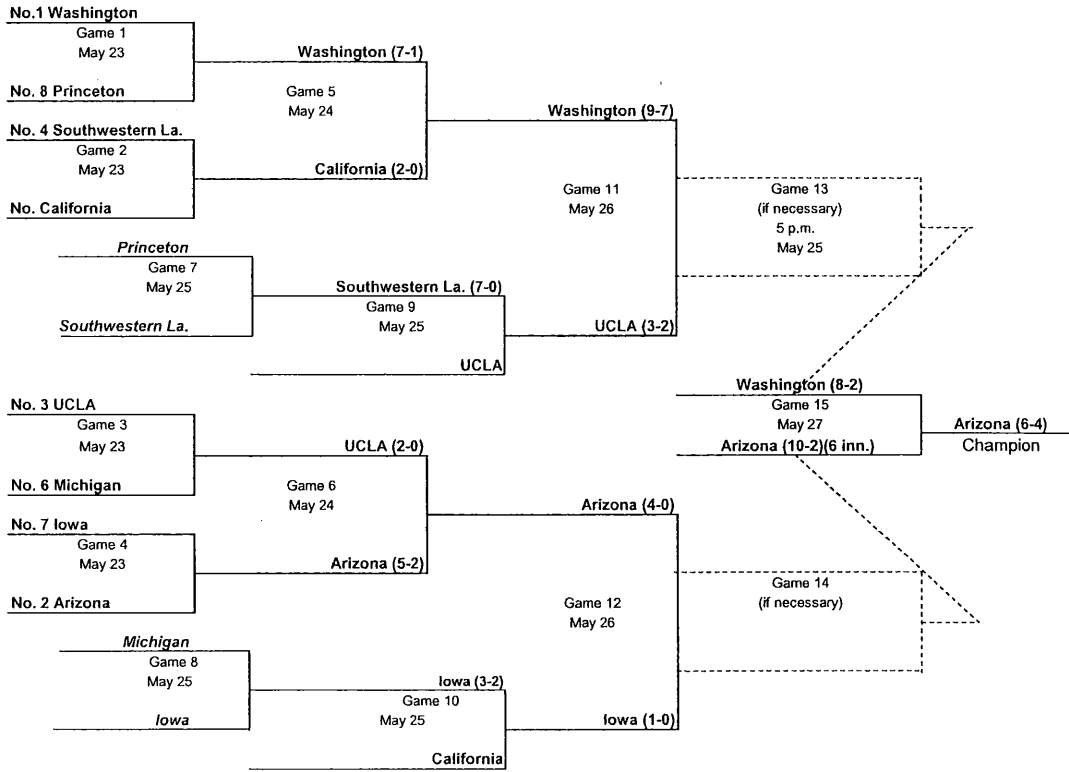

1995 NCAA WCWS- Championship Game
Arizona vs UCLA - Play-by-Play
May 29, 1995 at Oklahoma City, OK (Hall of Fame Stadium)

Score by Innings	R	H	E
Arizona.....	010	010	0 - 2 8 2
UCLA.....	020	020	X - 4 6 0

Arizona starters: 13/1b CHELLEVOLD; 20/cf O'BRIEN; 16/2b DALTON; 30/ss ESPINOZA; 31/c BRAATZ; 32/dh EVANS; 6/1f JOHNSEN; 26/rf SHRIVER; 8/3b GOMEZ; 3/p DOLAN;
UCLA starters: 8/2b HOWARD; 22/cf EVANS; 32/3b BRUNDAGE; 12/p HARDING; 14/1b POULSON; 1/ss ODOM; 5/dh BURKEY; 13/1f BREWSTER; 11/rf MIKE; 9/c VALERO;

Arizona 1st - CHELLEVOLD singled. O'BRIEN singled; CHELLEVOLD advanced to second. DALTON struck out looking. O'BRIEN advanced to second on a passed ball; CHELLEVOLD advanced to third on a passed ball. ESPINOZA struck out swinging. BRAATZ struck out swinging, out at first c to 1b. 0 runs, 2 hits, 0 errors, 2 LOB.

UCLA 1st - HOWARD grounded out to 2b. EVANS grounded out to 3b. BRUNDAGE popped up to 2b. 0 runs, 0 hits, 0 errors, 0 LOB.

Arizona 2nd - EVANS grounded out to 3b. JOHNSEN singled. SHRIVER singled; JOHNSEN advanced to second. SHRIVER advanced to second on a wild pitch; JOHNSEN advanced to third on a wild pitch. GOMEZ grounded out to 2b, RBI; SHRIVER advanced to third; JOHNSEN scored. CHELLEVOLD grounded out to p. 1 run, 2 hits, 0 errors, 1 LOB.

UCLA 2nd - HARDING singled. FRITZ pinch ran for HARDING. POULSON reached on an error by 2b; FRITZ advanced to second. ODOM out at first 1b to 2b, SAC; POULSON advanced to second; FRITZ advanced to third. BURKEY grounded out to 3b. BREWSTER doubled, 2 RBI; POULSON scored, unearned; FRITZ scored, unearned. MIKE singled; BREWSTER advanced to third. HOWARD grounded out to 2b. 2 runs, 3 hits, 1 error, 2 LOB.

Arizona 3rd - HARDING to p for FRITZ. O'BRIEN flied out to rf. DALTON flied out to cf. ESPINOZA grounded out to ss. 0 runs, 0 hits, 0 errors, 0 LOB.

UCLA 3rd - EVANS out at first 3b to 2b. BRUNDAGE singled. HARDING singled; BRUNDAGE advanced to second. POULSON hit into double play ss to 1b; HARDING out on the play. 0 runs, 2 hits, 0 errors, 1 LOB.

Arizona 4th - BRAATZ singled. EVANS flied into double play cf unassisted; BRAATZ out on the play. JOHNSEN out at first 1b to 2b. 0 runs, 1 hit, 0 errors, 0 LOB.

UCLA 4th - ODOM grounded out to 2b. BURKEY flied out to 3b. BREWSTER grounded out to ss. 0 runs, 0 hits, 0 errors, 0 LOB.

Arizona 5th - SHRIVER grounded out to 3b. GOMEZ singled. CHELLEVOLD grounded out to ss; GOMEZ advanced to second. O'BRIEN singled, RBI; GOMEZ scored. DALTON fouled out to 3b. 1 run, 2 hits, 0 errors, 1 LOB.

UCLA 5th - MIKE reached on an error by 1b. HOWARD homered, 2 RBI; MIKE scored, unearned. EVANS grounded out to 3b. BRUNDAGE out at first p to 2b to 1b. HARDING flied out to 1f. 2 runs, 1 hit, 1 error, 0 LOB.

Arizona 6th - ESPINOZA popped up to 1b. BRAATZ lined out to 3b. EVANS struck out looking. 0 runs, 0 hits, 0 errors, 0 LOB.

UCLA 6th - POULSON flied out to rf. ODOM grounded out to 2b. BURKEY popped up to 3b. 0 runs, 0 hits, 0 errors, 0 LOB.

Arizona 7th - JOHNSEN popped up to ss. SHRIVER singled. GOMEZ grounded out to p; SHRIVER advanced to second. CHELLEVOLD grounded out to 2b. 0 runs, 1 hit, 0 errors, 1 LOB.

1996 National Collegiate Division I Women's

SOFTBALL CHAMPIONSHIP