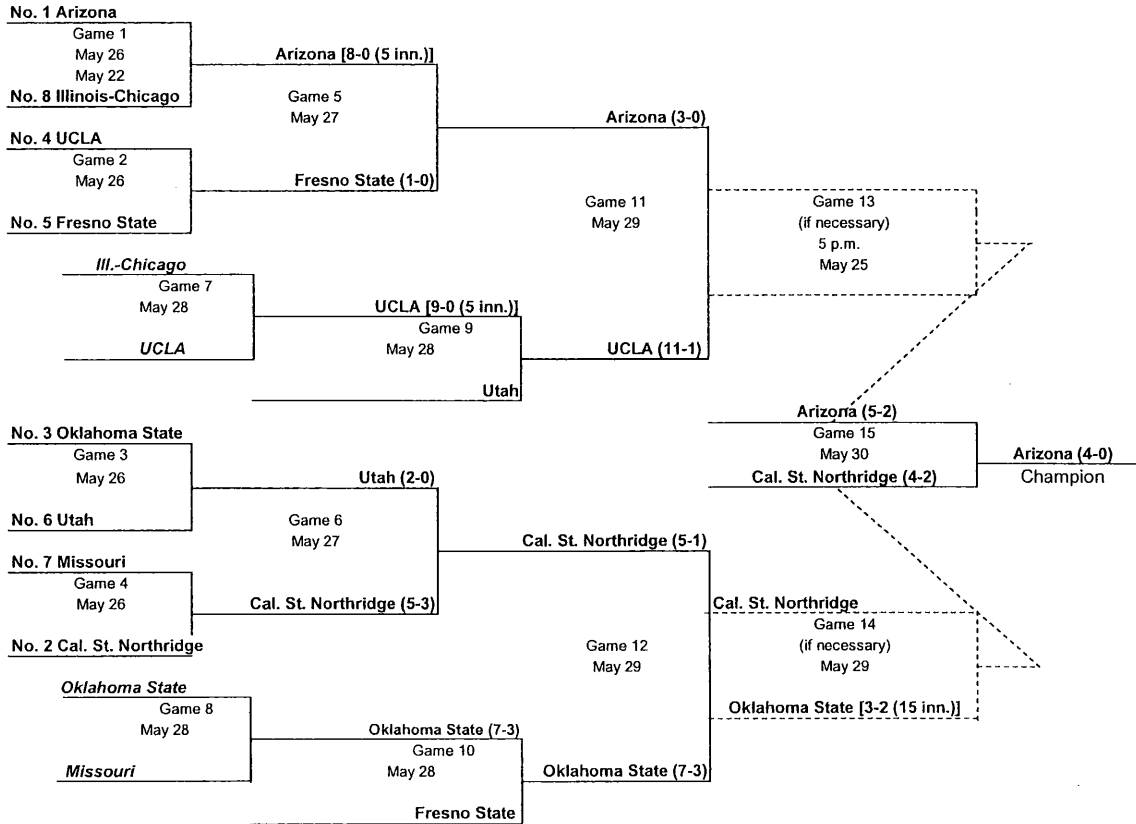

1993 NCAA WCWS- Championship Game
UCLA vs Arizona - Play-by-Play
May 31, 1993 at Oklahoma City, OK (Hall of Fame Stadium)

Score by Innings	R	H	E
UCLA.....	000	000	0 - 0 2 2
Arizona.....	100	000	X - 1 1 0

UCLA starters: 8/2b KE.HOWARD; 22/cf EVANS; 16/p FERNANDEZ; 4/ss KR.HOWARD; 13/1f BREWSTER; 12/rf DEFFENBAUGH; 7/1b ALCHIN; 17/3b VICTORIA; 2/c INOUYE;
Arizona starters: 13/1b CHELLEVOLD; 24/cf HEGGEN; 20/dh O'BRIEN; 16/ss DALTON; 15/c PRUITT; 1/p PARRA; 11/rf GUISE; 8/2b GOMEZ; 23/1f REDONDO; 5/3b DUARTE;

UCLA 1st - KE.HOWARD grounded out to 2b. EVANS out at first c to 2b, bunt. FERNANDEZ grounded out to ss. 0 runs, 0 hits, 0 errors, 0 LOB.

Arizona 1st - CHELLEVOLD reached on a throwing error by ss. HEGGEN out at first p to 2b, SAC, bunt; CHELLEVOLD advanced to second. O'BRIEN singled up the middle, advanced to second on the throw, RBI; CHELLEVOLD scored, unearned. DALTON walked. PRUITT struck out swinging. PARRA flied out to lf. 1 run, 1 hit, 1 error, 2 LOB.

UCLA 2nd - KR.HOWARD grounded out to p. BREWSTER struck out swinging. DEFFENBAUGH flied out to rf. 0 runs, 0 hits, 0 errors, 0 LOB.

Arizona 2nd - GUISE struck out looking. GOMEZ grounded out to p. REDONDO struck out swinging. 0 runs, 0 hits, 0 errors, 0 LOB.

UCLA 3rd - ALCHIN singled to left field. VICTORIA out at first 3b to 2b, SAC, bunt; ALCHIN advanced to second. INOUYE struck out swinging. KE.HOWARD walked. BRUNDAGE pinch hit for EVANS. BRUNDAGE grounded out to ss. 0 runs, 1 hit, 0 errors, 2 LOB.

Arizona 3rd - EVANS to cf for BRUNDAGE. CHELLEVOLD out at first p to 2b. HEGGEN grounded out to ss. O'BRIEN grounded out to 1b unassisted. 0 runs, 0 hits, 0 errors, 0 LOB.

UCLA 4th - FERNANDEZ singled to left field. ANDERSON pinch ran for FERNANDEZ. KR.HOWARD reached on a fielder's choice, bunt; ANDERSON out at second 3b to ss. BREWSTER grounded out to 3b; KR.HOWARD advanced to second. DEFFENBAUGH grounded out to p. 0 runs, 1 hit, 0 errors, 1 LOB.

Arizona 4th - FERNANDEZ to p for ANDERSON. DALTON reached on a throwing error by ss. DALTON advanced to second on a wild pitch. PRUITT out at first p to 2b, SAC, bunt; DALTON advanced to third. PARRA struck out looking. GUISE grounded out to ss. 0 runs, 0 hits, 1 error, 1 LOB.

UCLA 5th - ALCHIN lined out to 2b. VICTORIA popped up to 2b. INOUYE popped up to 2b. 0 runs, 0 hits, 0 errors, 0 LOB.

Arizona 5th - GOMEZ out at first 3b to 2b. REDONDO grounded out to ss. CHELLEVOLD popped up to ss. 0 runs, 0 hits, 0 errors, 0 LOB.

UCLA 6th - KE.HOWARD struck out swinging. EVANS out at first 3b to 2b. FERNANDEZ walked. KR.HOWARD popped up to 2b. 0 runs, 0 hits, 0 errors, 1 LOB.

Arizona 6th - HEGGEN grounded out to p. O'BRIEN grounded out to 2b. DALTON grounded out to 3b. 0 runs, 0 hits, 0 errors, 0 LOB.

UCLA 7th - BREWSTER struck out swinging. DEFFENBAUGH struck out swinging. ALCHIN struck out looking. 0 runs, 0 hits, 0 errors, 0 LOB.

1994 National Collegiate Division I Women's
SOFTBALL
CHAMPIONSHIP