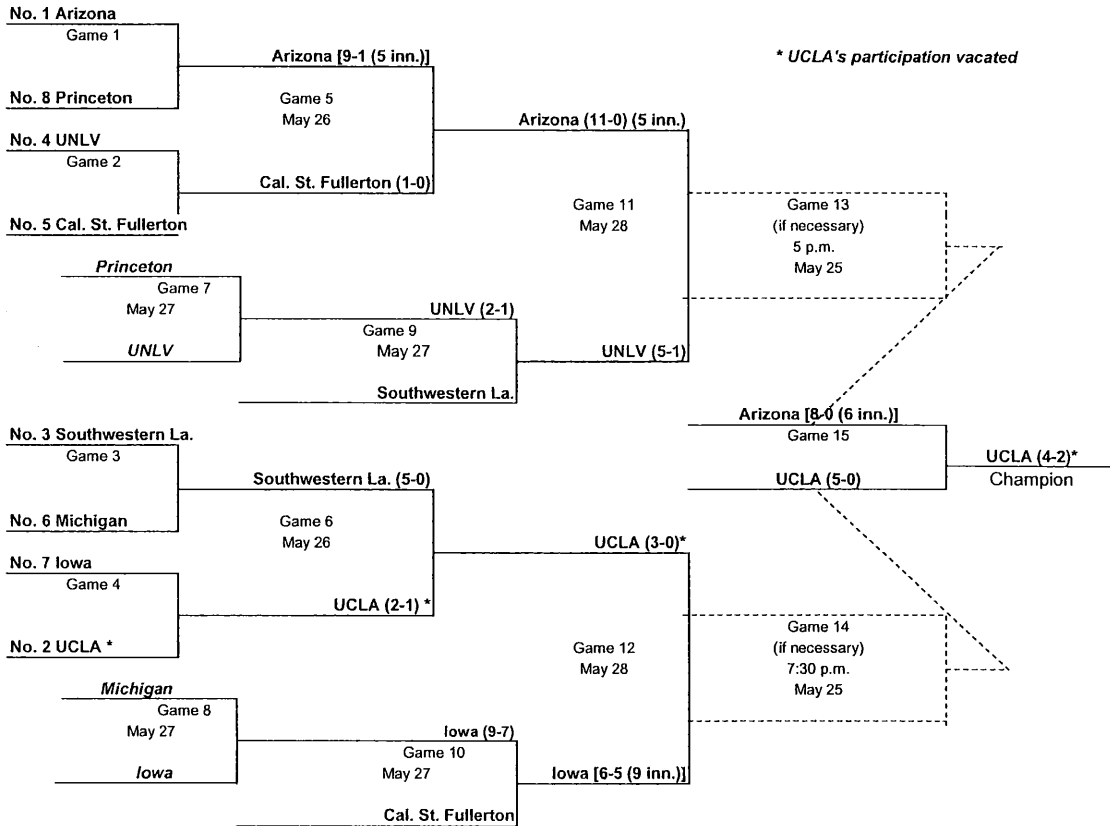

1994 NCAA WCWS- Championship Game
Cal State Northridge vs Arizona - Play-by-Play
May 30, 1994 at Oklahoma City, OK (Hall of Fame Stadium)

Score by Innings	R	H	E
Cal State Northridge	000	000	0 - 0 1 1
Arizona.....	111	010	X - 4 7 0

Cal State Northridge starters: 0/rf PEARSON; 0/cf FLEMING; 0/1f CALCANTE; 0/2b IVIE; 0/c MAUMAUSOLO; 0/3b JONES; 0/1b HUNT; 0/dh GALLIAN; 0/ss RIOS; 0/p RICHARDSON;
Arizona starters: 13/1b CHELLEVOLD; 20/cf O'BRIEN; 16/2b DALTON; 30/ss ESPINOZA; 31/c BRAATZ; 32/dh EVANS; 1/p PARRA; 5/3b DUARTE; 8/1f GOMEZ; 22/rf DOTY;

Cal State Northridge 1st - PEARSON flied out to 1f. FLEMING struck out swinging. CALCANTE doubled. IVIE struck out swinging. 0 runs, 1 hit, 0 errors, 1 LOB.

Arizona 1st - CHELLEVOLD flied out to rf. O'BRIEN doubled. DALTON struck out swinging. ESPINOZA singled, RBI; O'BRIEN scored. BRAATZ grounded out to ss. 1 run, 2 hits, 0 errors, 1 LOB.

Cal State Northridge 2nd - MAUMAUSOLO struck out looking. JONES struck out looking. HUNT flied out to 1f. 0 runs, 0 hits, 0 errors, 0 LOB.

Arizona 2nd - EVANS singled. PARRA out at first c to 2b, SAC; EVANS advanced to second. EVANS advanced to third on a wild pitch. DUARTE reached on a fielder's choice, advanced to second on an error by 3b, RBI; EVANS scored. GOMEZ struck out looking. DUARTE advanced to third on a wild pitch. CHELLEVOLD grounded out to 2b. 1 run, 1 hit, 1 error, 1 LOB.

Cal State Northridge 3rd - GALLIAN struck out swinging. RIOS struck out swinging. PEARSON struck out swinging. 0 runs, 0 hits, 0 errors, 0 LOB.

Arizona 3rd - O'BRIEN singled. DALTON out at first p to 2b, SAC; O'BRIEN advanced to second. ESPINOZA struck out swinging. BRAATZ singled, RBI; O'BRIEN scored. EVANS reached on a fielder's choice; BRAATZ out at second ss unassisted. 1 run, 2 hits, 0 errors, 1 LOB.

Cal State Northridge 4th - FLEMING struck out swinging. CALCANTE struck out swinging. IVIE popped up to ss. 0 runs, 0 hits, 0 errors, 0 LOB.

Arizona 4th - PARRA grounded out to 3b. DUARTE grounded out to 3b. GOMEZ grounded out to p. 0 runs, 0 hits, 0 errors, 0 LOB.

Cal State Northridge 5th - MAUMAUSOLO grounded out to ss. JONES grounded out to ss. HUNT struck out looking. 0 runs, 0 hits, 0 errors, 0 LOB.

Arizona 5th - CHELLEVOLD singled. O'BRIEN singled; CHELLEVOLD advanced to second. O'BRIEN advanced to second on a wild pitch; CHELLEVOLD advanced to third on a wild pitch. DALTON reached on a fielder's choice, RBI; O'BRIEN advanced to third; CHELLEVOLD scored. WINDMILLER to p for RICHARDSON. ESPINOZA flied out to cf. BRAATZ struck out looking. EVANS reached on a fielder's choice; DALTON out at second ss unassisted. 1 run, 2 hits, 0 errors, 2 LOB.

Cal State Northridge 6th - GALLIAN struck out swinging. RIOS grounded out to 2b. PEARSON flied out to cf. 0 runs, 0 hits, 0 errors, 0 LOB.

Arizona 6th - PARRA flied out to cf. DUARTE struck out swinging. ZEPEDA pinch hit for GOMEZ. ZEPEDA struck out swinging. 0 runs, 0 hits, 0 errors, 0 LOB.

Cal State Northridge 7th - GOMEZ to 1f for ZEPEDA. FLEMING grounded out to 1b unassisted. CALCANTE struck out swinging. IVIE walked. MAUMAUSOLO struck out swinging, out at first c to 1b. 0 runs, 0 hits, 0 errors, 1 LOB.

1995 National Collegiate Division I Women's

SOFTBALL CHAMPIONSHIP