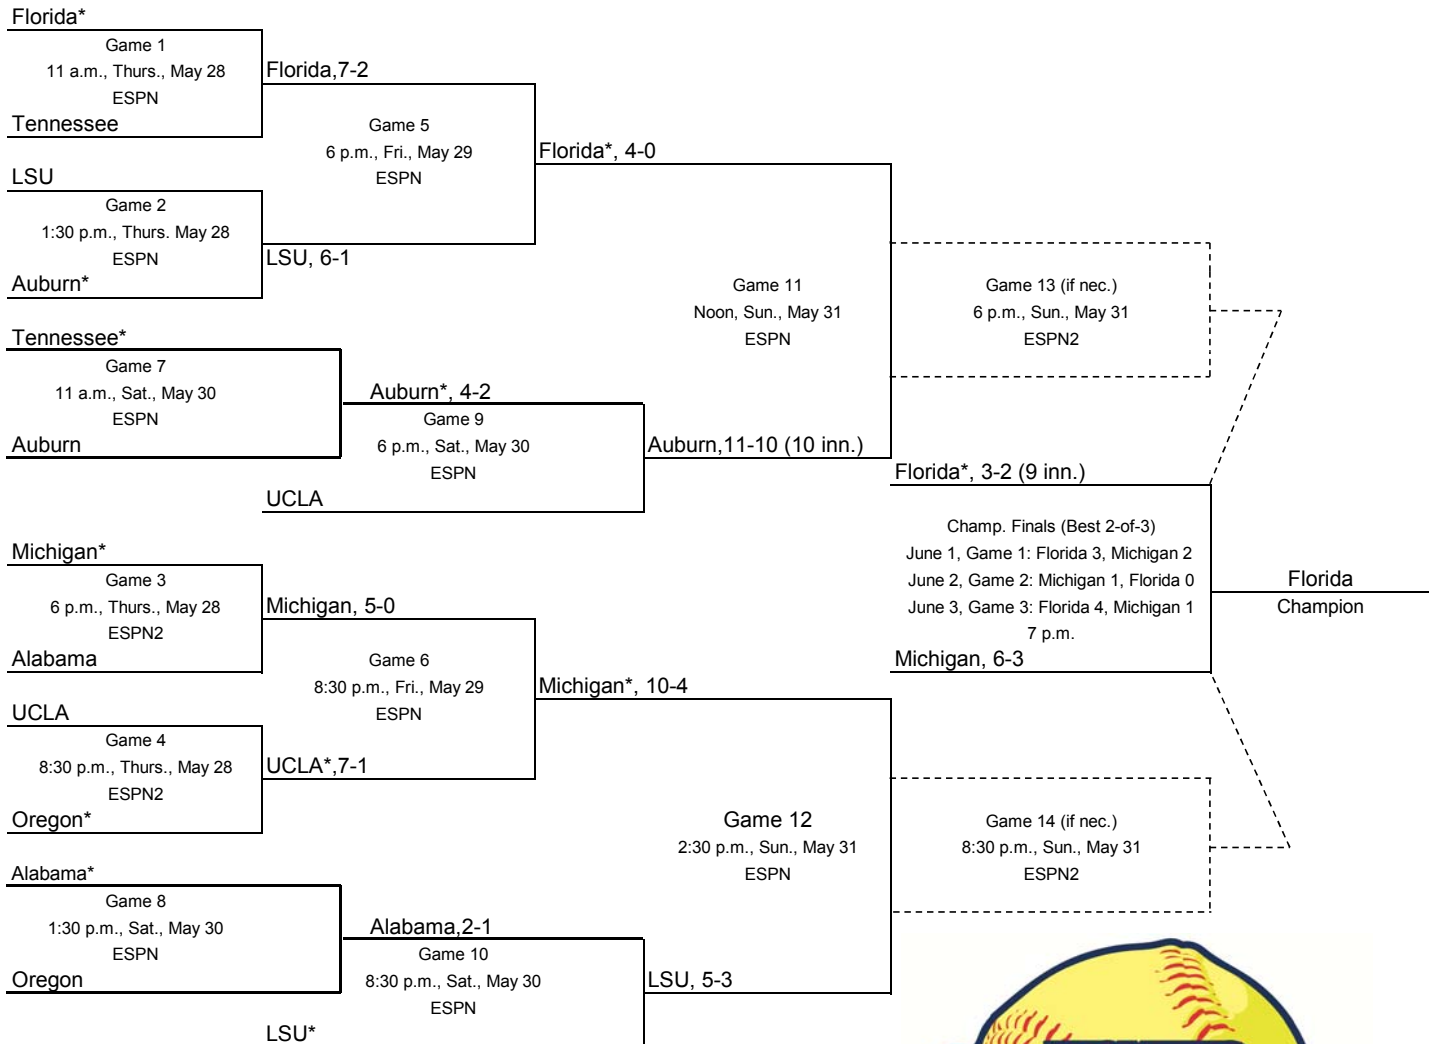

2015 NCAA Women's College World Series

*Home

ALL TIMES LISTED ARE LOCAL (CENTRAL TIME)

*Denotes home team

All broadcasts also available on WatchESPN

All game played at ASA Hall of Fame Stadium in Oklahoma City, Oklahoma.

Bracket Notes:

1. If the winner of Game 9 defeats the winner of Game 5, the Game 13 is necessary.
2. If the winner of Game 10 defeats the winner of Game 6, then Game 14 is necessary.
3. If only 1 if necessary game is needed, it will be played at 6 p.m. on Sunday.

***The NCAA Division I Softball Committee reserves the right to revise the schedule (i.e., game times) in the event weather conditions and/or media/television commitments require such adjustments.

Visit NCAA.com/broadcast and click on the NCAA TV and NCAA.com Broadcast Schedule link for the most current air dates, game times and networks.