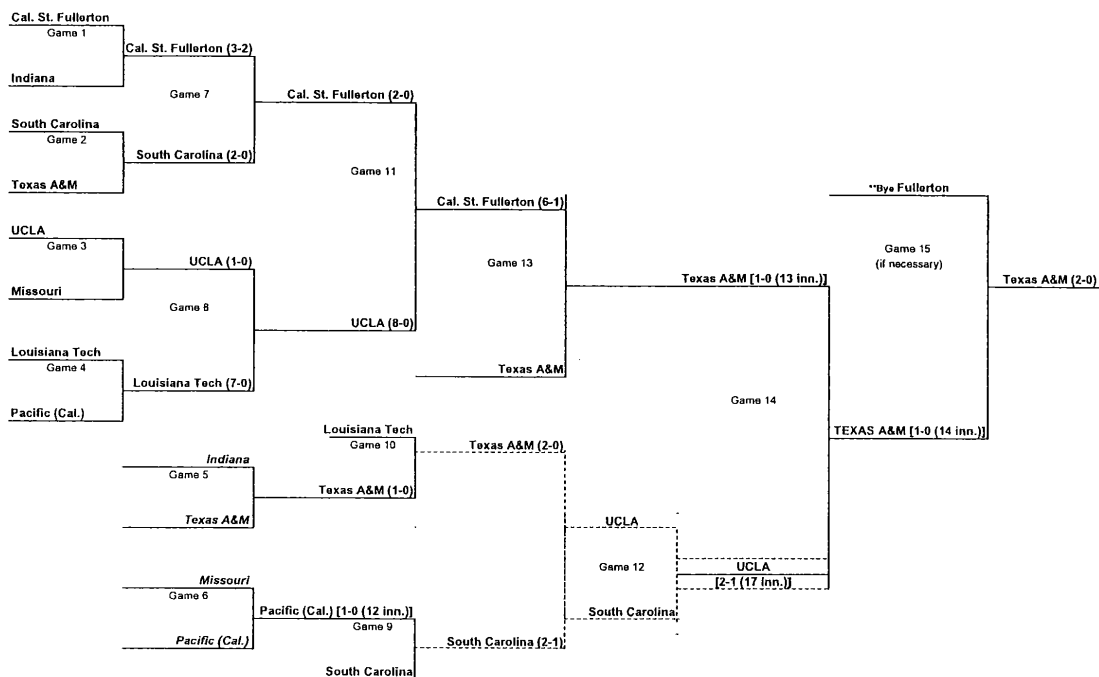

WCWS BRACKETS

Brackets121

BRACKETS

1982 National Collegiate Division I Women's

SOFTBALL CHAMPIONSHIP

1983 National Collegiate Division I Women's

SOFTBALL CHAMPIONSHIP

1984 National Collegiate Division I Women's