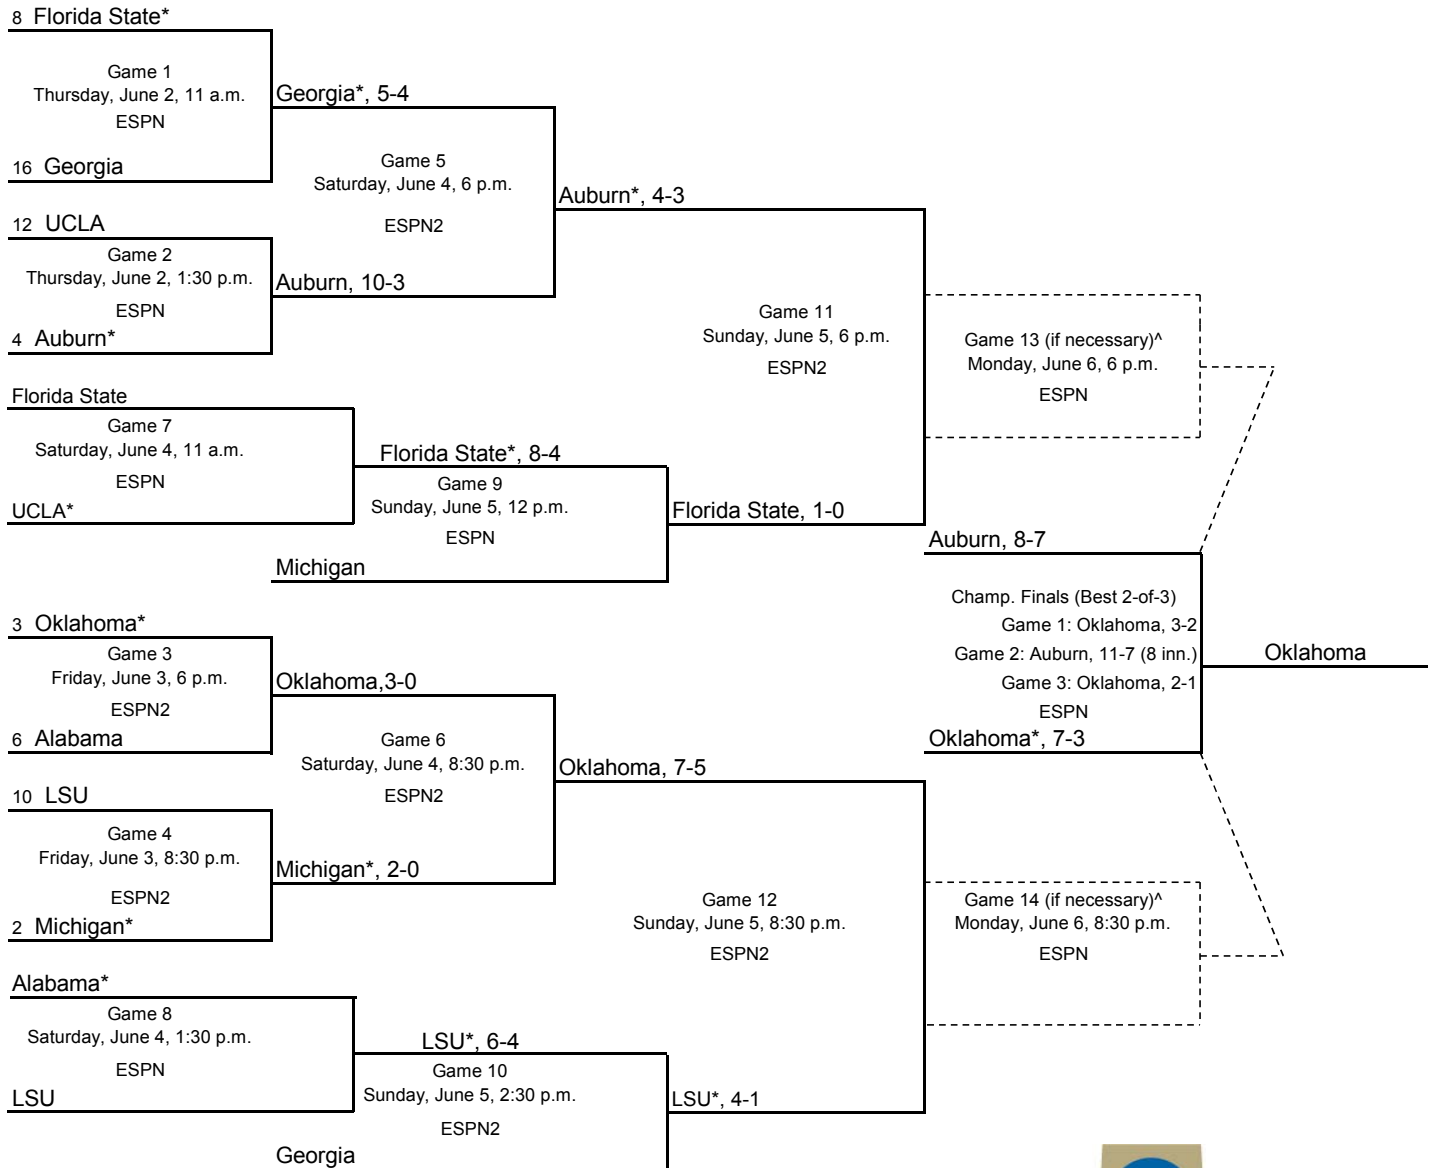

2016 NCAA Women's College World Series

* Denotes home team