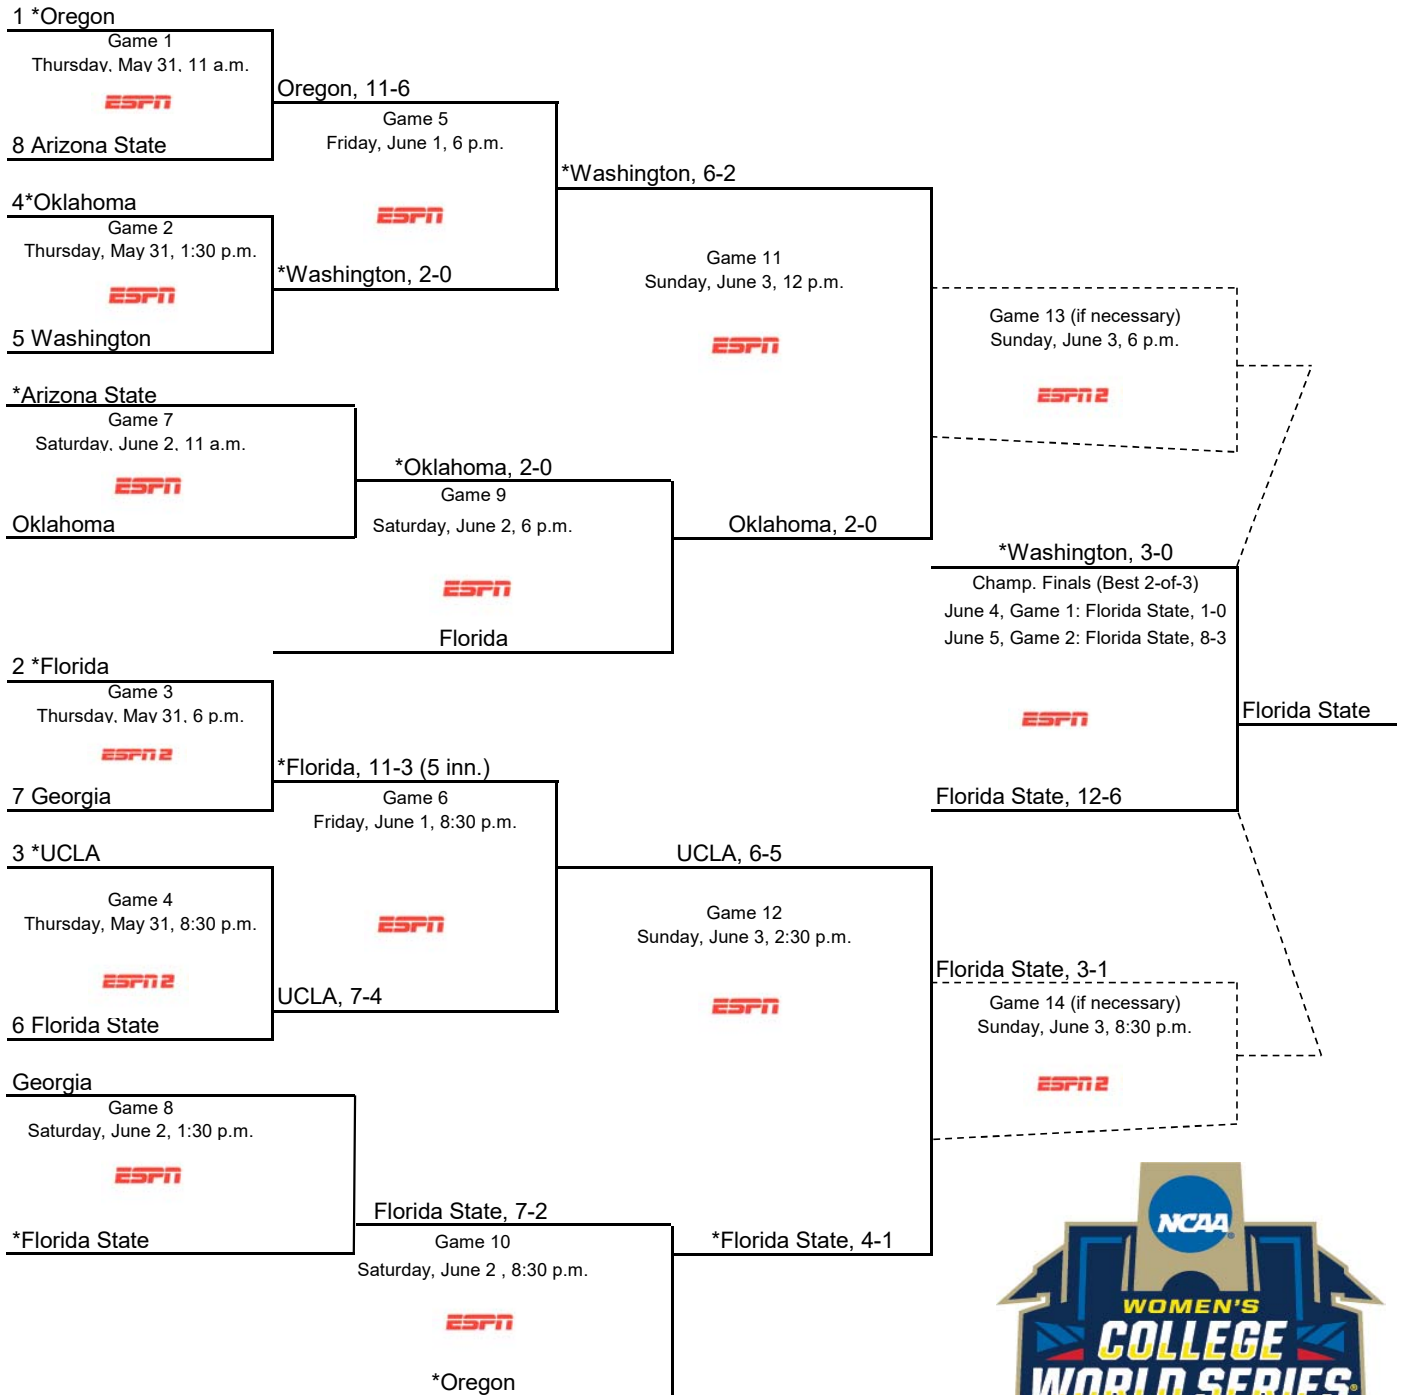

2018 NCAA Women's College World Series

*Home
ALL TIMES LISTED ARE LOCAL (CENTRAL TIME)

*Denotes home team

All broadcasts also available on WatchESPN

All game played at ASA Hall of Fame Stadium in Oklahoma City, Oklahoma.

Bracket Notes:

1. If the winner of Game 9 defeats the winner of Game 5, the Game 13 is necessary.
2. If the winner of Game 10 defeats the winner of Game 6, then Game 14 is necessary.
3. If only 1 if necessary game is needed, it will be played at 6 p.m. on Sunday.