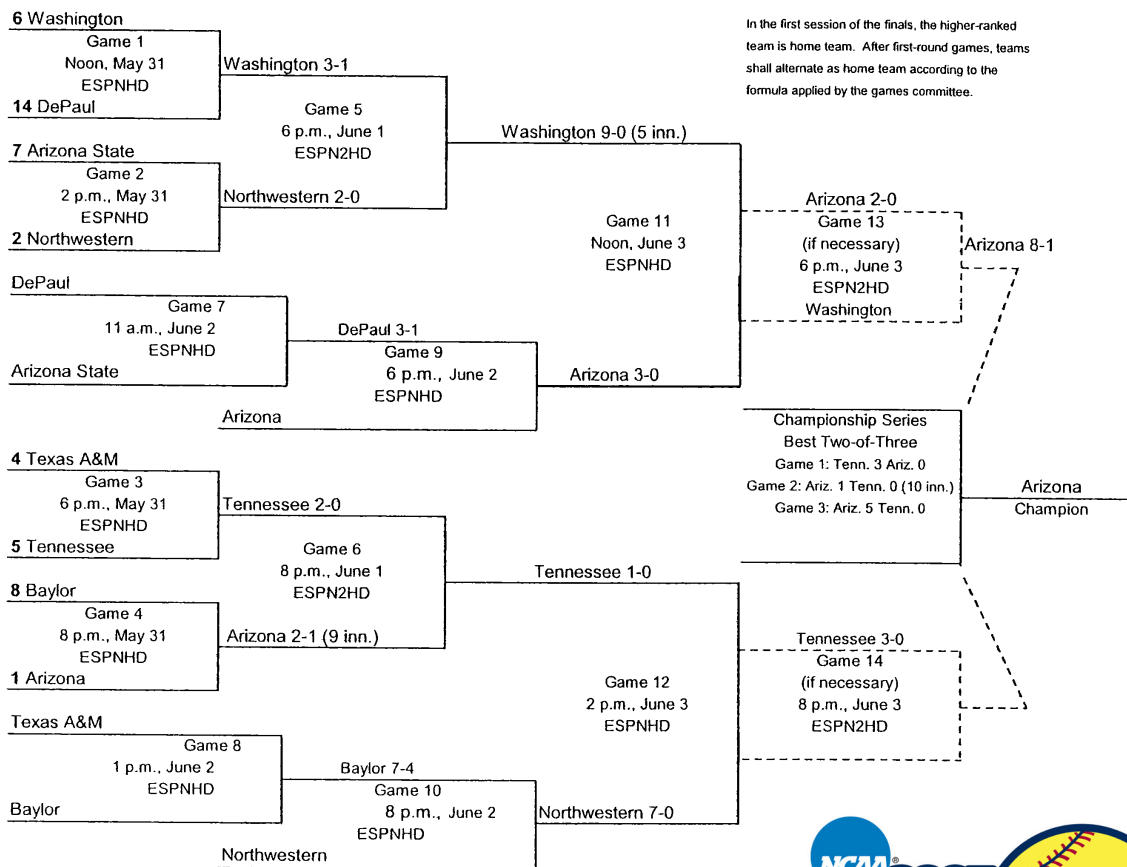

2007 NCAA
**Women's College
World Series**

In the first session of the finals, the higher-ranked team is home team. After first-round games, teams shall alternate as home team according to the formula applied by the games committee.

Finals played at Hall of Fame Stadium, Oklahoma City, Oklahoma.

Bracket note:

1. If the winner of Game 9 defeats the winner of Game 5, then Game 13 is necessary.
2. If the winner of Game 10 defeats the winner of Game 6, then Game 14 is necessary.
3. If only one if necessary game is needed, it will be played at 6 p.m.

ALL TIMES ARE LOCAL (CENTRAL) TIME

CONSULT WWW.NCAASPORTS.COM/BROADCAST UNDER 'TV SCHEDULE' FOR ESPN & ESPN2HD LISTINGS AND GAME TIMES