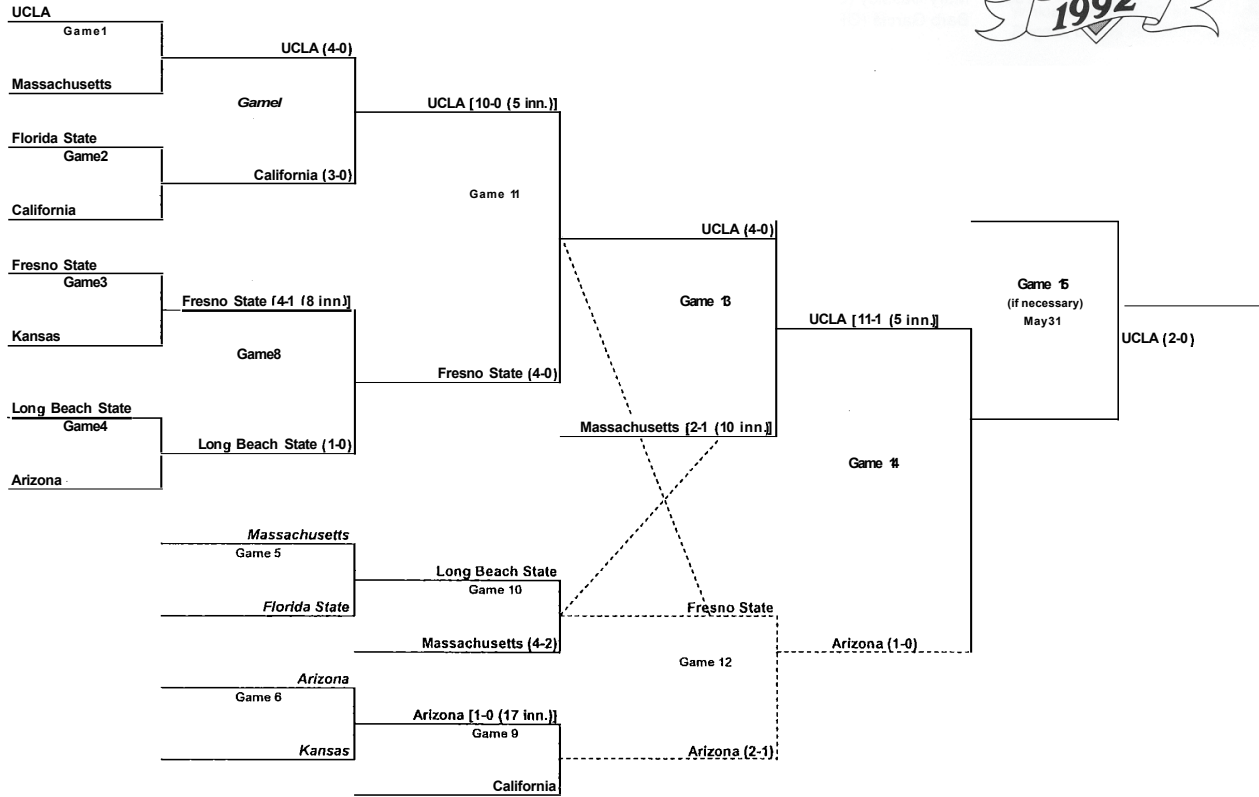

1992 National Collegiate Division I Women's

SOFTBALL CHAMPIONSHIP