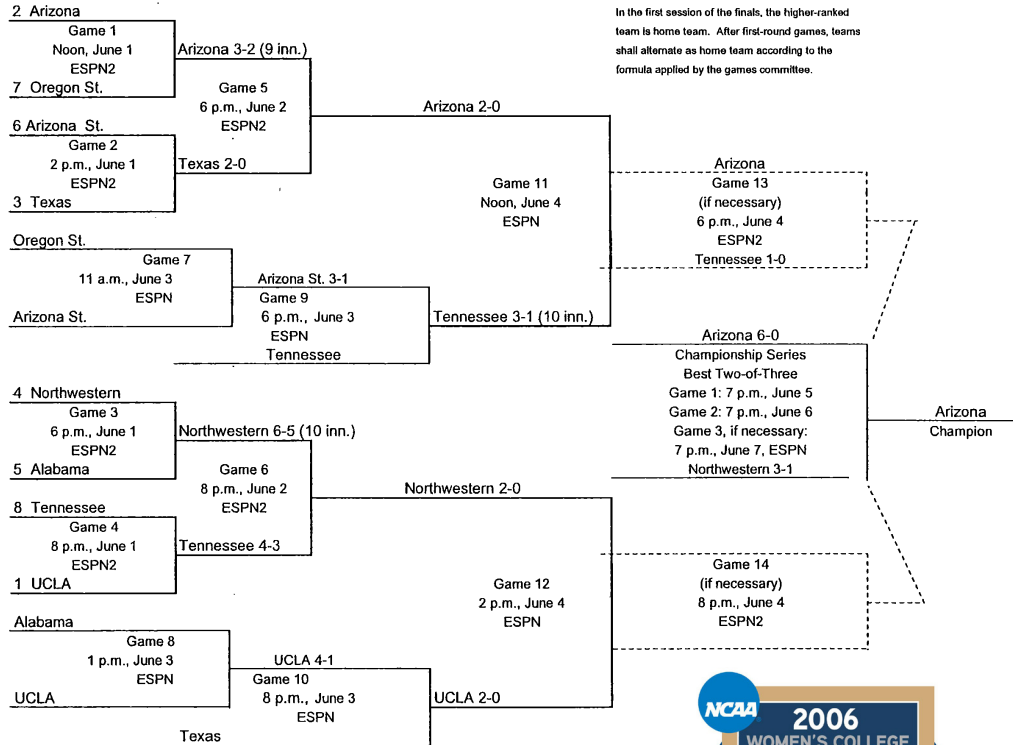

2006 NCAA Division I
SOFTBALL
CHAMPIONSHIP

* Denotes home team
Finals played at Hall of Fame Stadium, Oklahoma City, Oklahoma.

1. Bracket note:
1. If the winner of Game 9 defeats the winner of Game 5, then Game 13 is necessary.
  2. If the winner of Game 10 defeats the winner of Game 6, then Game 14 is necessary.
  3. If only one if necessary game is needed, it will be played at 5 p.m.

ALL TIMES ARE LOCAL (CENTRAL) TIME

CONSULT WWW.NCAASPORTS.COM/BROADCAST UNDER 'TV SCHEDULE' FOR ESPN & ESPN2 LISTINGS AND GAME TIMES