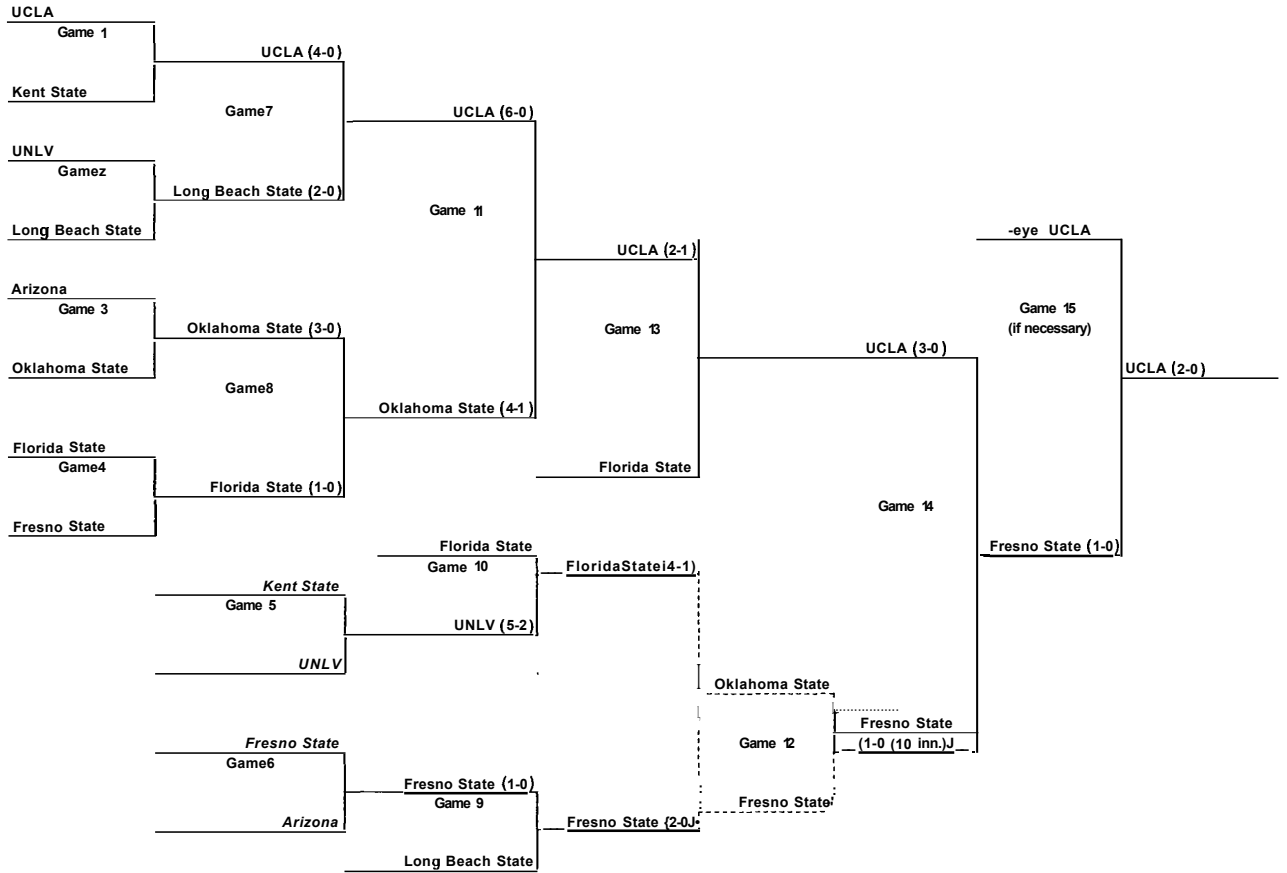

1988 National Collegiate Division I Women's

SOFTBALL CHAMPIONSHIP

1989 National Collegiate Division I Women's

SOFTBALL CHAMPIONSHIP

SOFTBALL CHAMPIONSHIP

1991 National Collegiate Division I Women's

SOFTBALL CHAMPIONSHIP