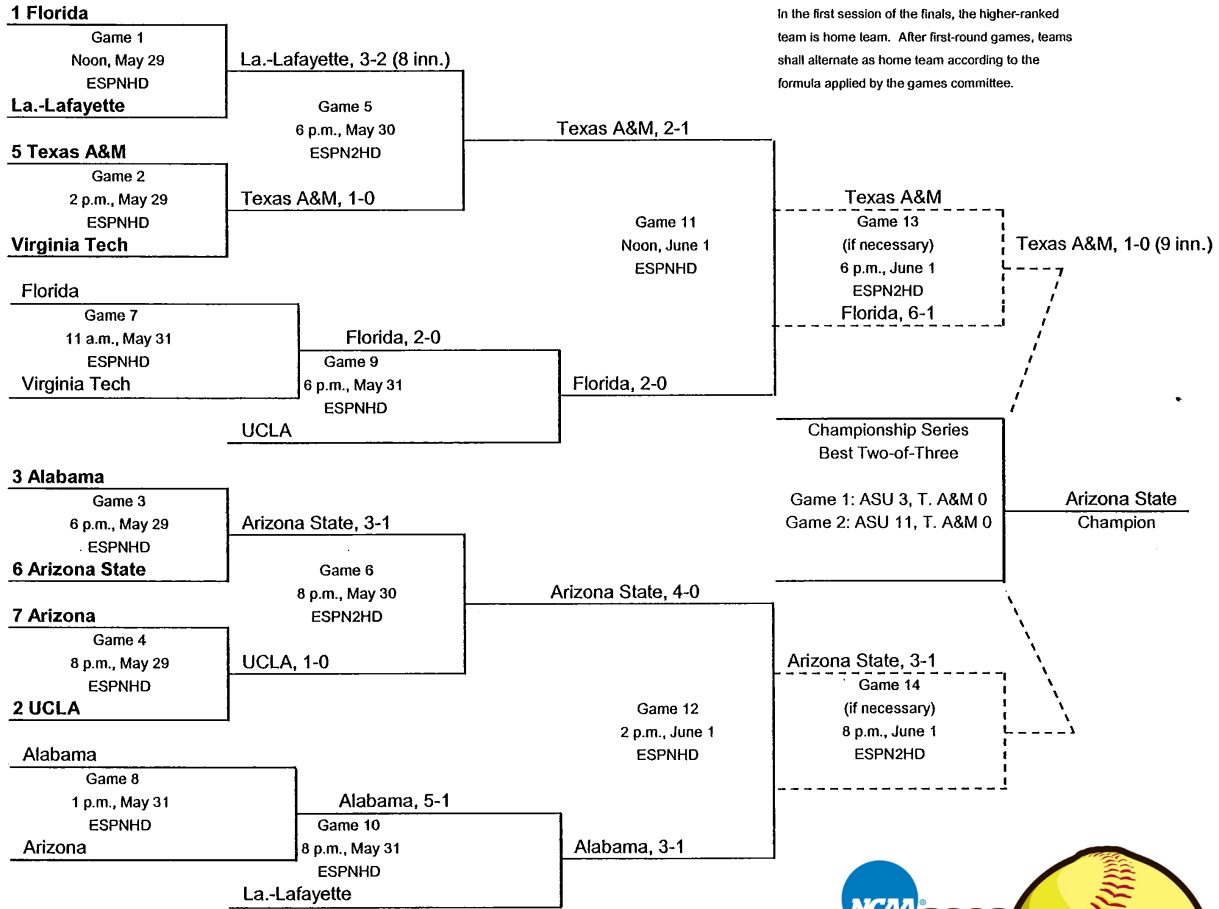

2008 NCAA
**Women's College
World Series**

In the first session of the finals, the higher-ranked team is home team. After first-round games, teams shall alternate as home team according to the formula applied by the games committee.

Finals played at Hall of Fame Stadium, Oklahoma City, Oklahoma.

Bracket note:

1. If the winner of Game 9 defeats the winner of Game 5, then Game 13 is necessary.
2. If the winner of Game 10 defeats the winner of Game 6, then Game 14 is necessary.
3. If only one if necessary game is needed, it will be played at 6 p.m.

*Note: The NCAA Division I Softball Committee reserves the right to revise the schedule (i.e., game times) in the event weather conditions and/or media/television commitments require such.

ALL TIMES ARE LOCAL (CENTRAL) TIME