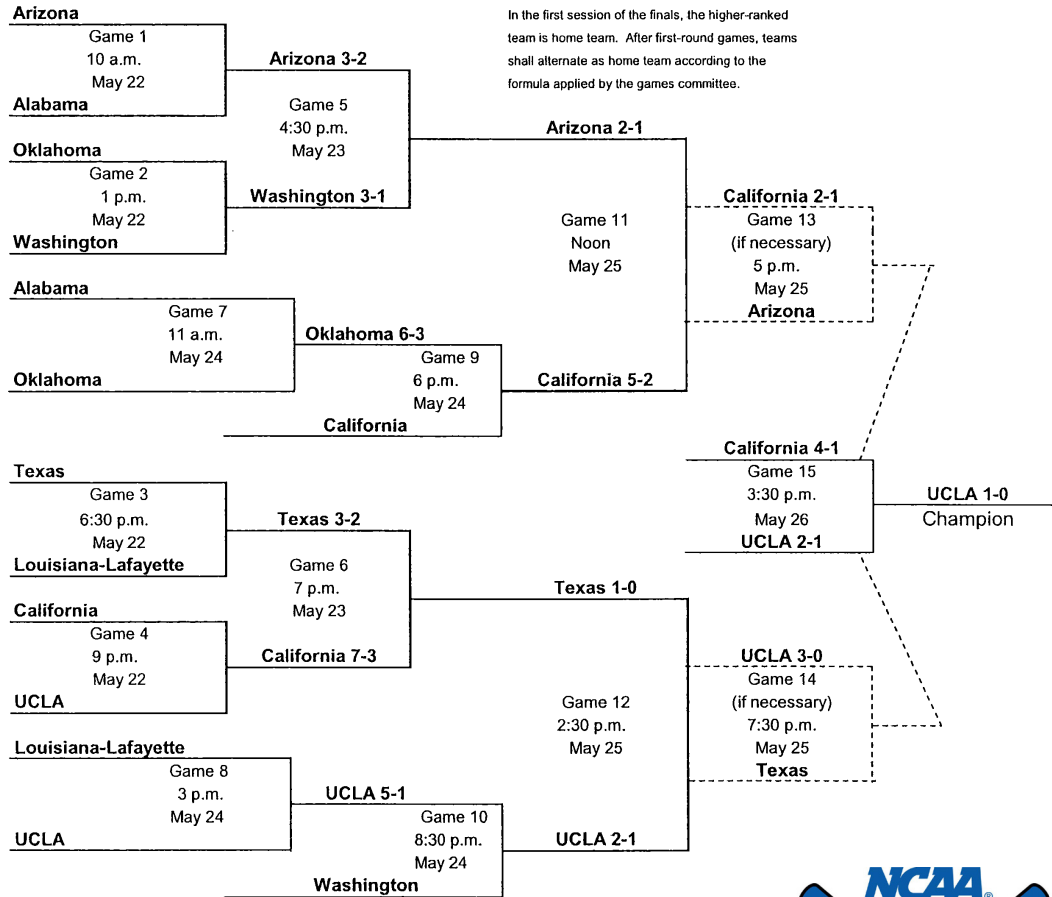

2001 National Collegiate Division I Women's

SOFTBALL CHAMPIONSHIP

2002 National Collegiate Division I Women's

SOFTBALL CHAMPIONSHIP

2003 National Collegiate Division I Women's
SOFTBALL
CHAMPIONSHIP

Finals played at ASA Hall of Fame Stadium, Oklahoma City, Oklahoma.
Eight eight-team regionals will be played at campus sites.

Bracket note:

1. If the winner of Game 9 defeats the winner of Game 5, then Game 13 is necessary.
2. If the winner of Game 10 defeats the winner of Game 6, then then Game 14 is necessary.
3. If Game 14 is the only necessary game of the evening, it will be played at 5 p.m.