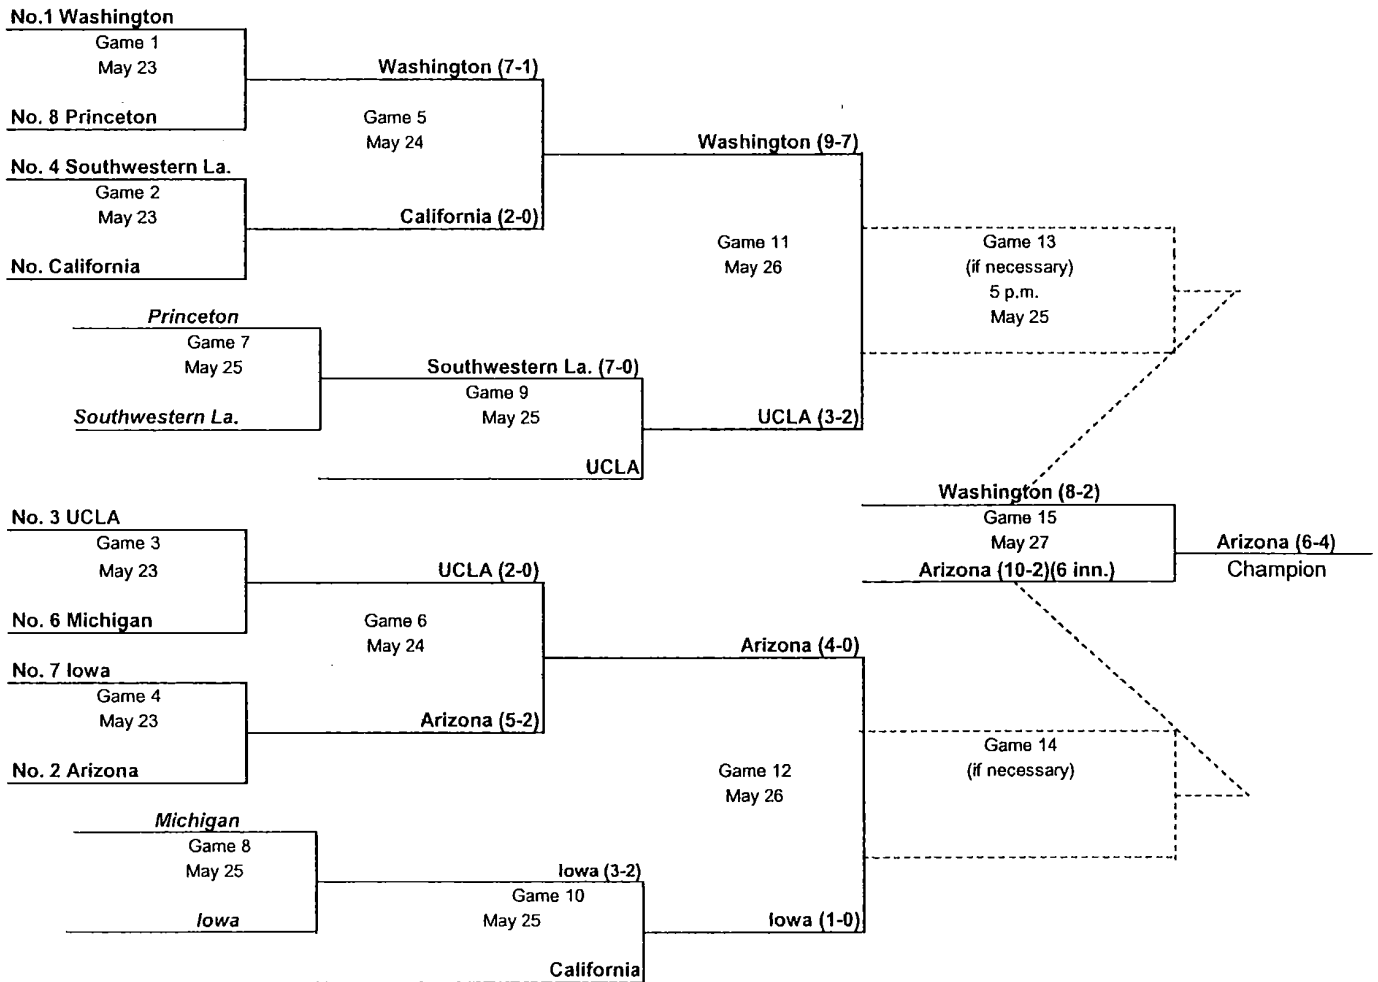

1996 National Collegiate Division I Women's

SOFTBALL CHAMPIONSHIP

Columbus, GA