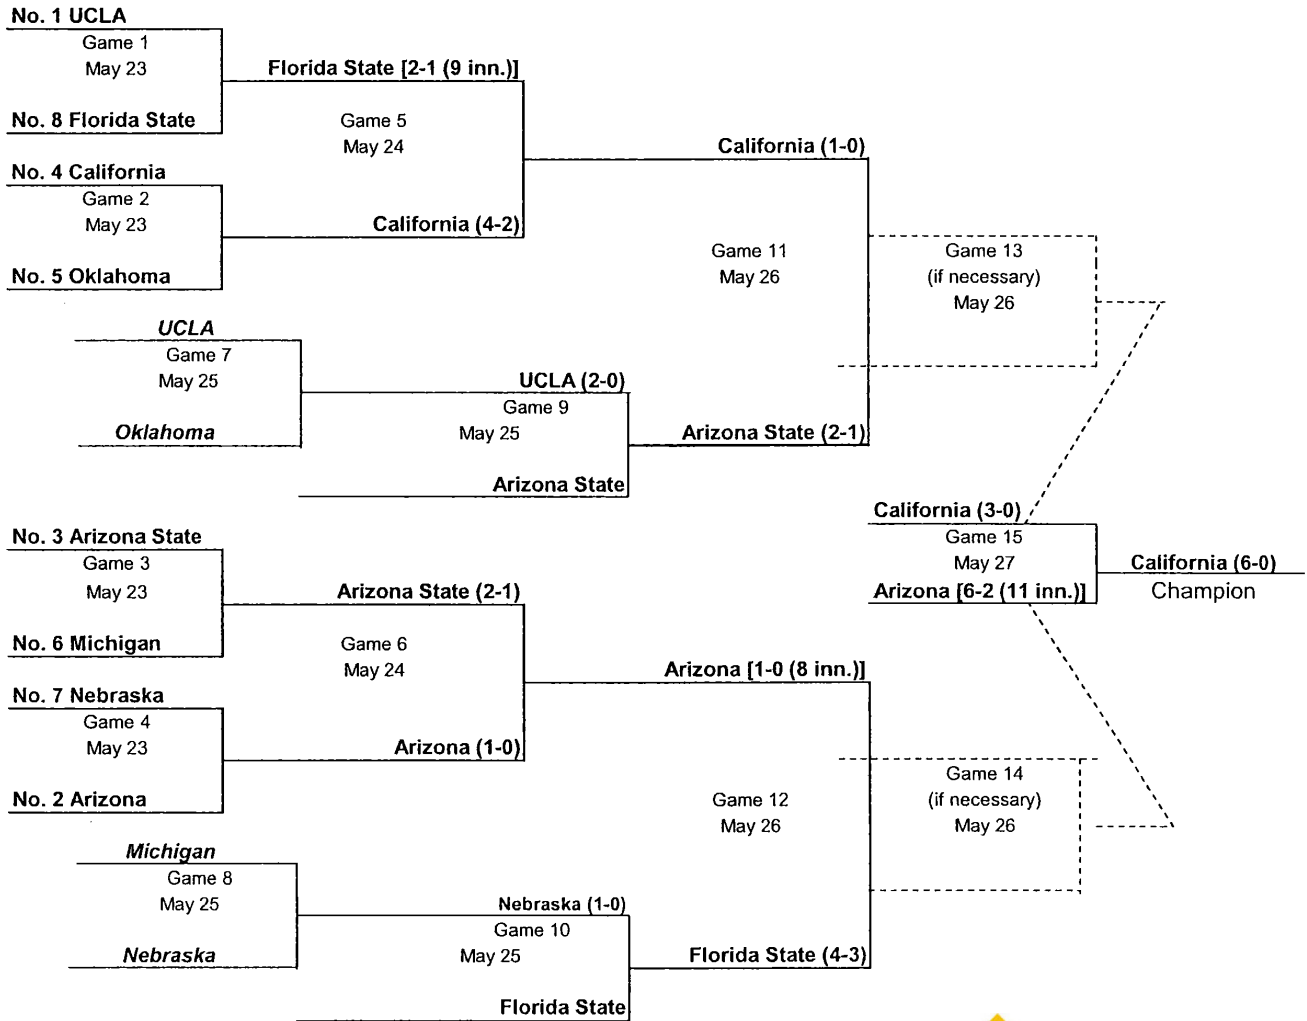

2001 National Collegiate Division I Women's

SOFTBALL CHAMPIONSHIP

2002 National Collegiate Division I Women's

SOFTBALL CHAMPIONSHIP

2003 National Collegiate Division I Women's
SOFTBALL
CHAMPIONSHIP

Finals played at ASA Hall of Fame Stadium, Oklahoma City, Oklahoma.
Eight eight-team regionals will be played at campus sites.

Bracket note:

1. If the winner of Game 9 defeats the winner of Game 5, then Game 13 is necessary.
2. If the winner of Game 10 defeats the winner of Game 6, then then Game 14 is necessary.
3. If Game 14 is the only necessary game of the evening, it will be played at 5 p.m.