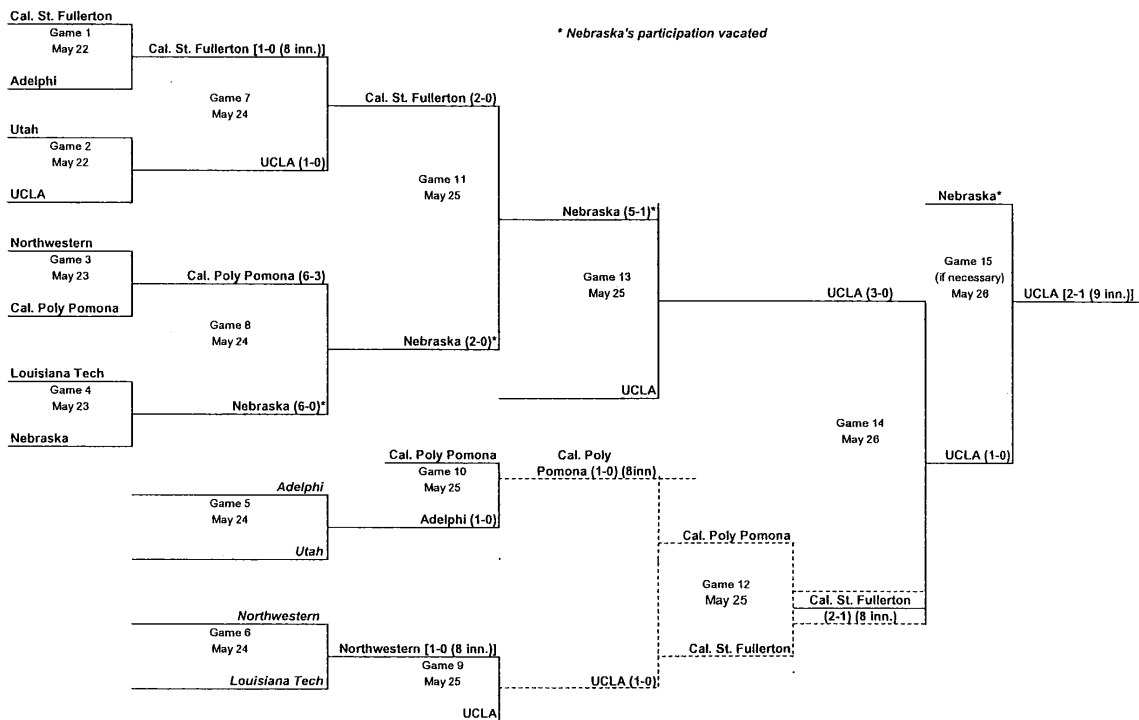

SOFTBALL CHAMPIONSHIP