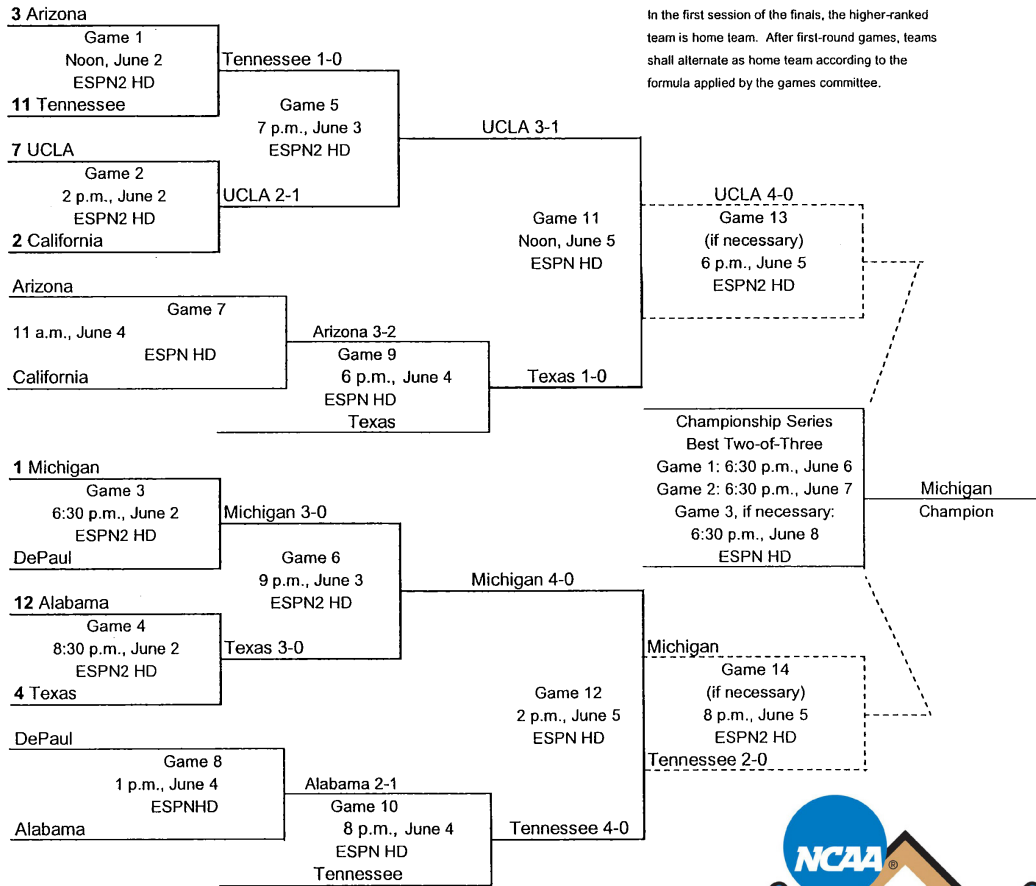

2005 NCAA Division I
**SOFTBALL
CHAMPIONSHIP**

In the first session of the finals, the higher-ranked team is home team. After first-round games, teams shall alternate as home team according to the formula applied by the games committee.

* Denotes home team
Finals played at Hall of Fame Stadium, Oklahoma City, Oklahoma.

1. Bracket note:
1. If the winner of Game 9 defeats the winner of Game 5, then Game 13 is necessary.
  2. If the winner of Game 10 defeats the winner of Game 6, then Game 14 is necessary.
  3. If only one if necessary game is needed, it will be played at 5 p.m.

*Note: The NCAA Division I Softball Committee reserves the right to revise the schedule (i.e., game times) in the event weather conditions and/or media/television commitments require such.

ALL TIMES ARE LOCAL (CENTRAL) TIME

CONSULT WWW.NCAASPORTS.COM/BROADCAST UNDER 'TV SCHEDULE' FOR ESPN& ESPN2 LISTINGS AND GAME TIMES