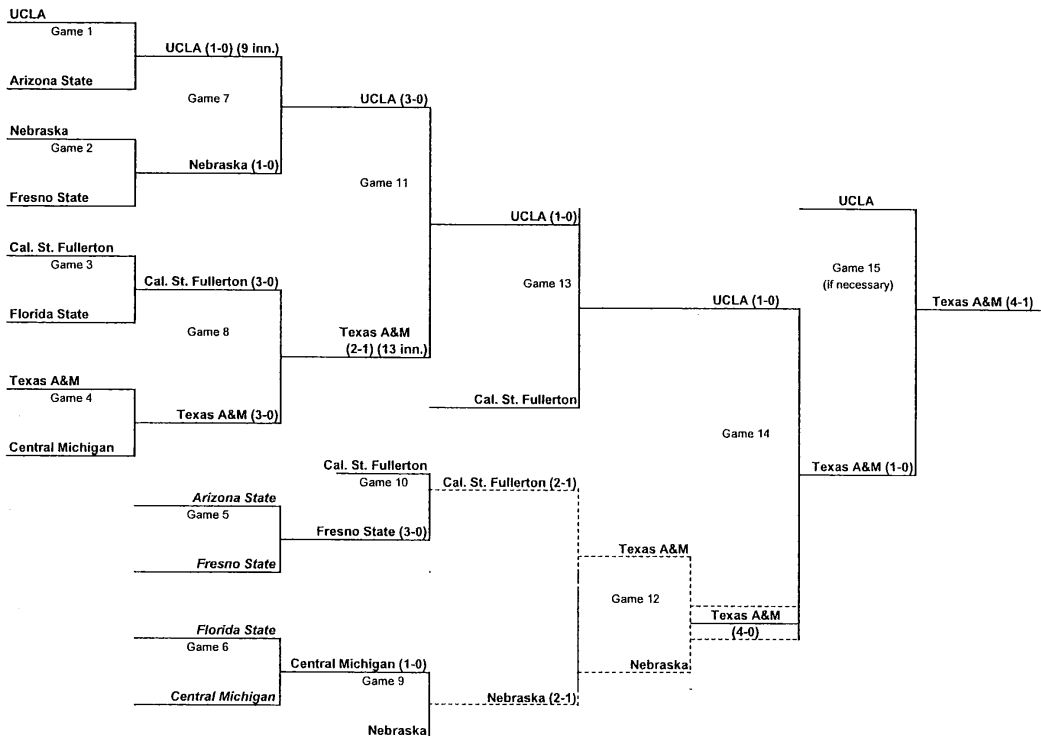

SOFTBALL CHAMPIONSHIP

1985 National Collegiate Division I Women's

SOFTBALL CHAMPIONSHIP

1986 National Collegiate Division I Women's

SOFTBALL CHAMPIONSHIP

1987 National Collegiate Division I Women's

SOFTBALL CHAMPIONSHIP