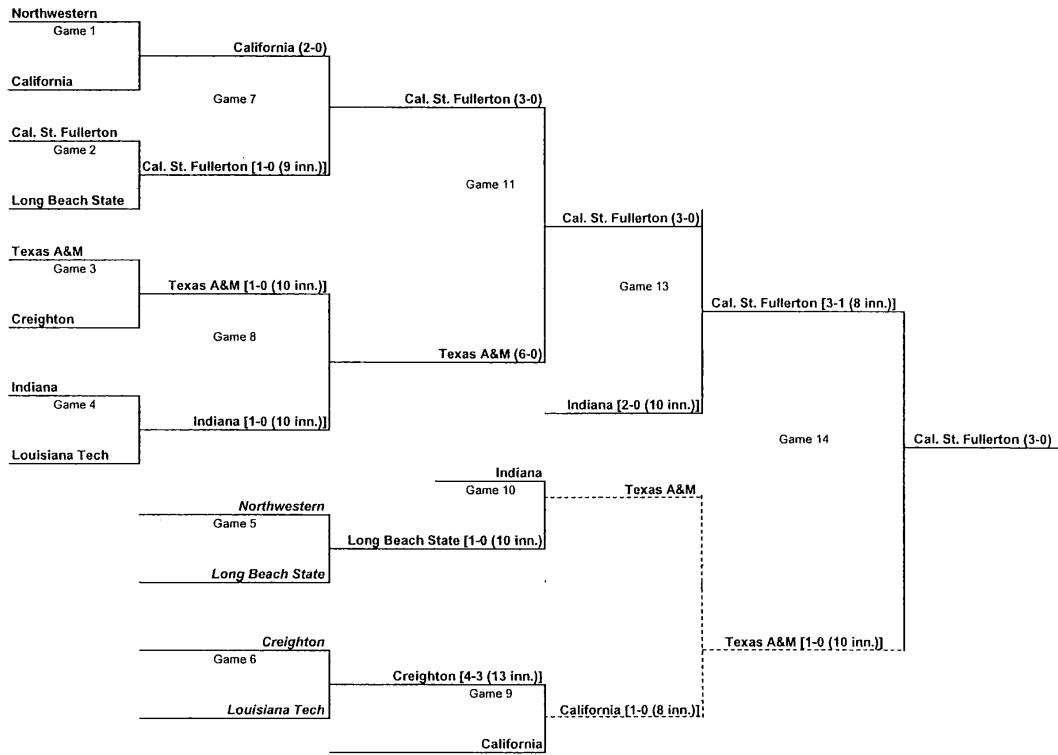

SOFTBALL CHAMPIONSHIP

1985 National Collegiate Division I Women's

SOFTBALL CHAMPIONSHIP

1986 National Collegiate Division I Women's

SOFTBALL CHAMPIONSHIP

1987 National Collegiate Division I Women's

SOFTBALL CHAMPIONSHIP