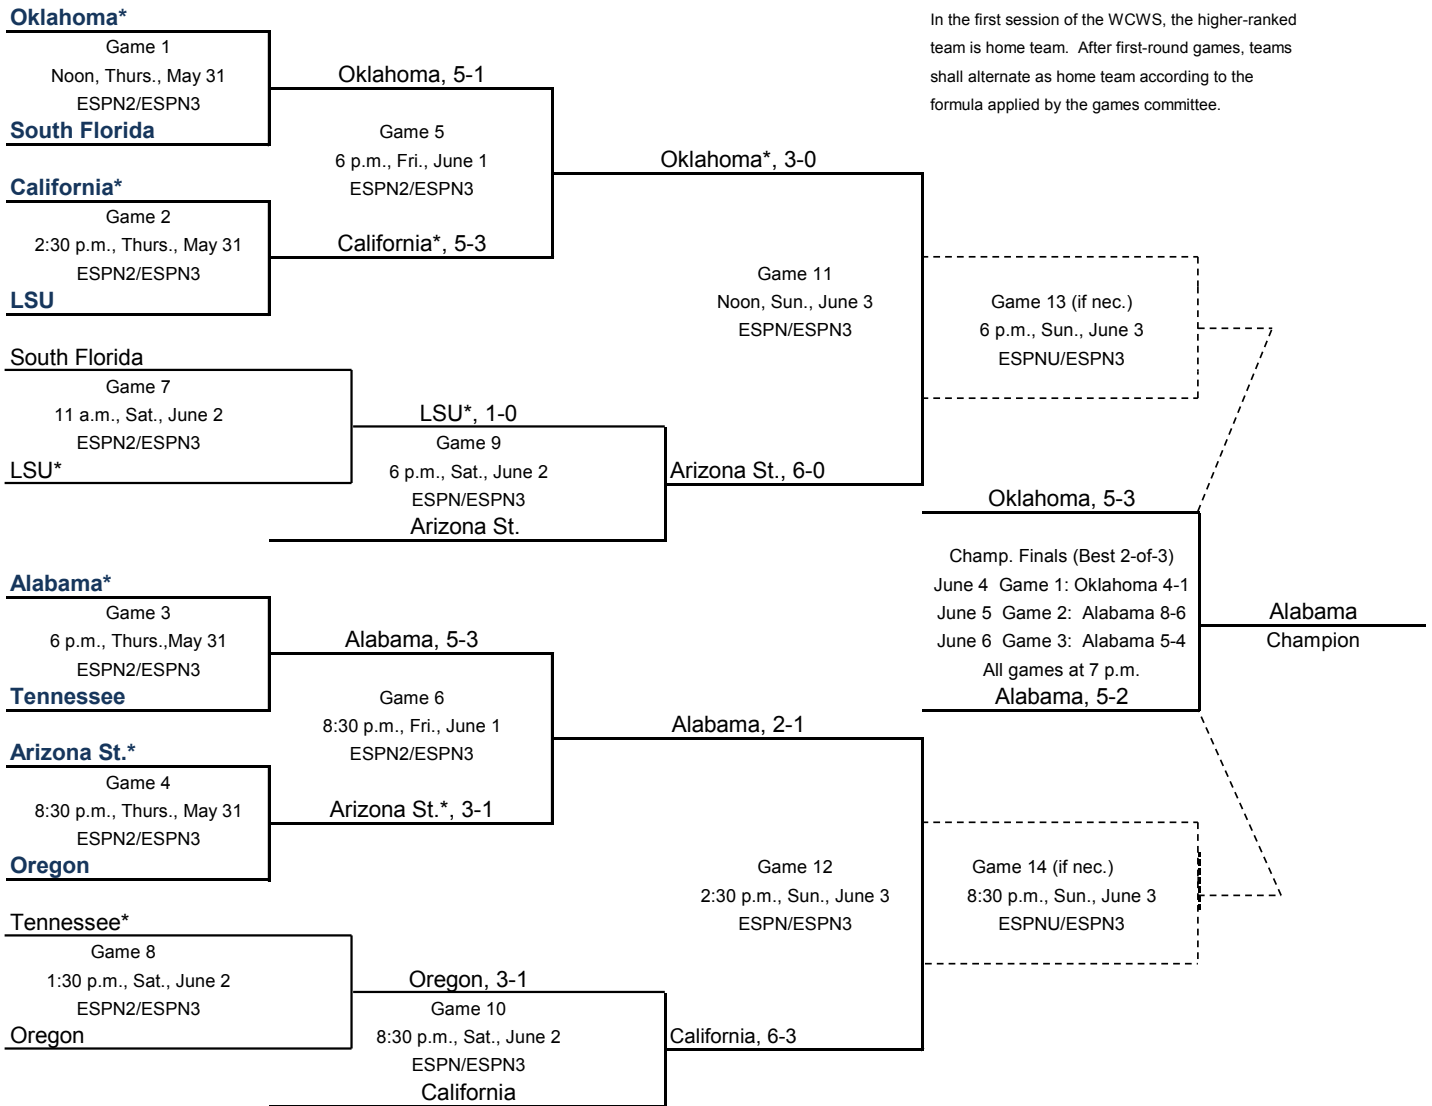

2012 NCAA Women's College World Series

In the first session of the WCWS, the higher-ranked team is home team. After first-round games, teams shall alternate as home team according to the formula applied by the games committee.

ALL TIMES LISTED ARE LOCAL (CENTRAL TIME)

* Denotes home team

All games played at ASA Hall of Fame Stadium in Oklahoma City, Oklahoma.

Bracket Notes:

1. If the winner of Game 9 defeats the winner of Game 5, then Game 13 is necessary.
2. If the winner of Game 10 defeats the winner of Game 6, then Game 14 is necessary.
3. If only one if necessary game is needed, it will be played at 6 p.m. on Sunday.

*** The NCAA Division I Softball Committee reserves the right to revise the schedule (i.e., game times) in the event weather conditions and/or media/television commitments require such adjustments.