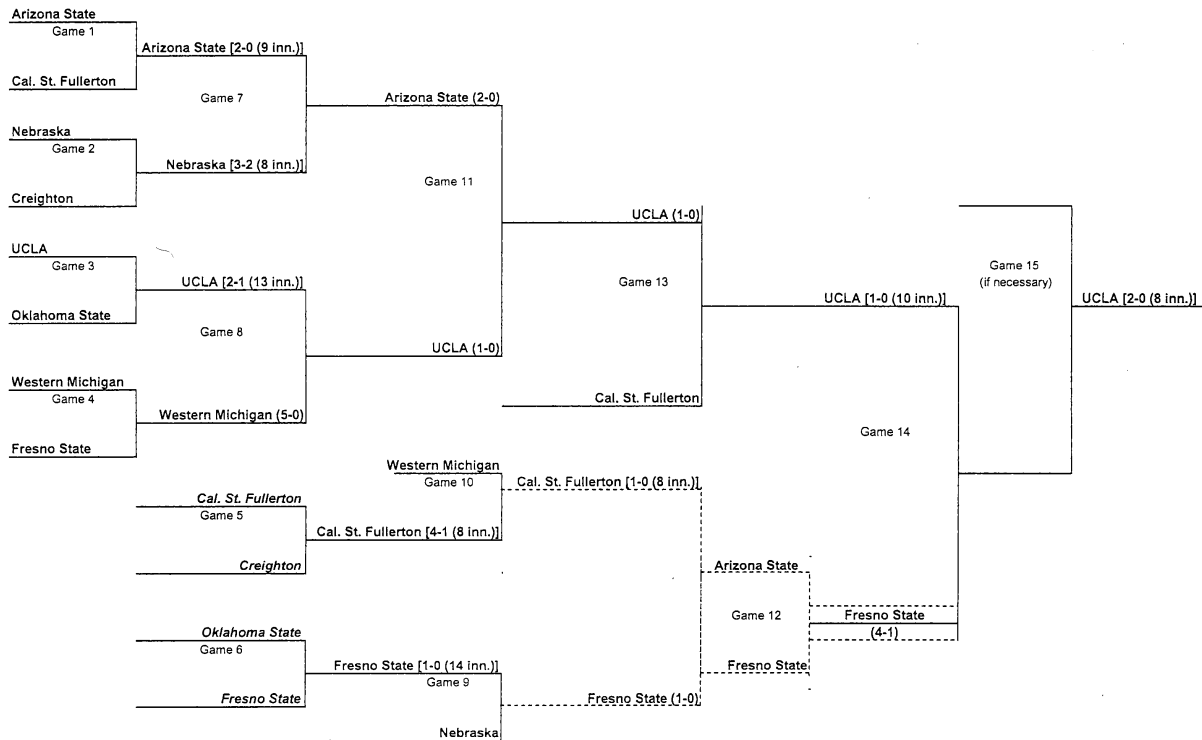

WCWS BRACKETS

Brackets121

BRACKETS

1982 National Collegiate Division I Women's

SOFTBALL CHAMPIONSHIP

1983 National Collegiate Division I Women's

SOFTBALL CHAMPIONSHIP

1984 National Collegiate Division I Women's