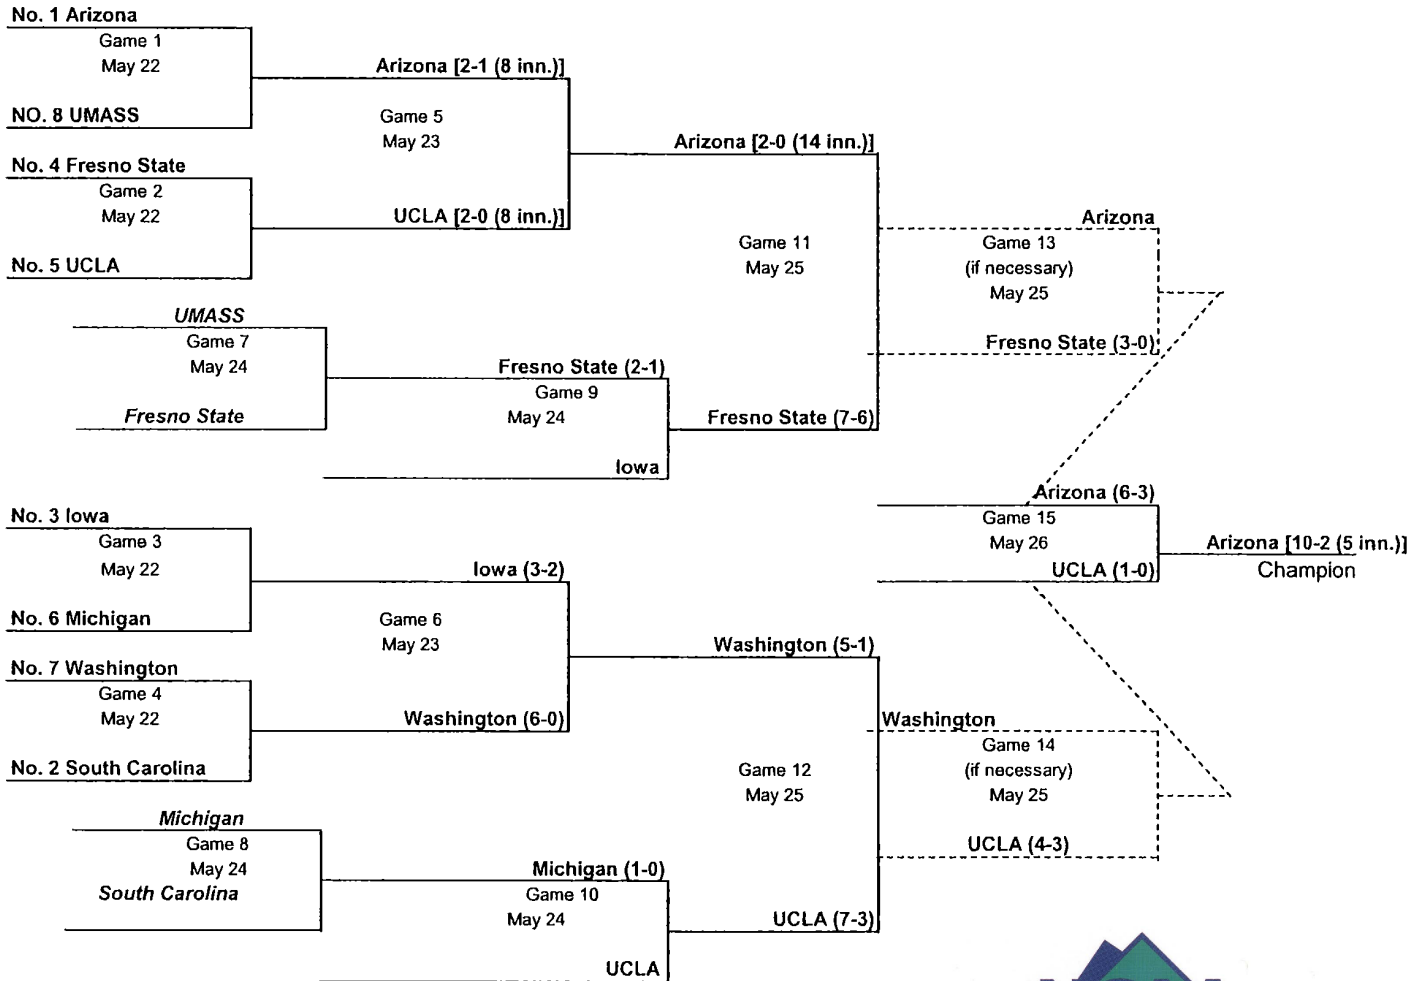

1997 National Collegiate Division I Women's

SOFTBALL CHAMPIONSHIP