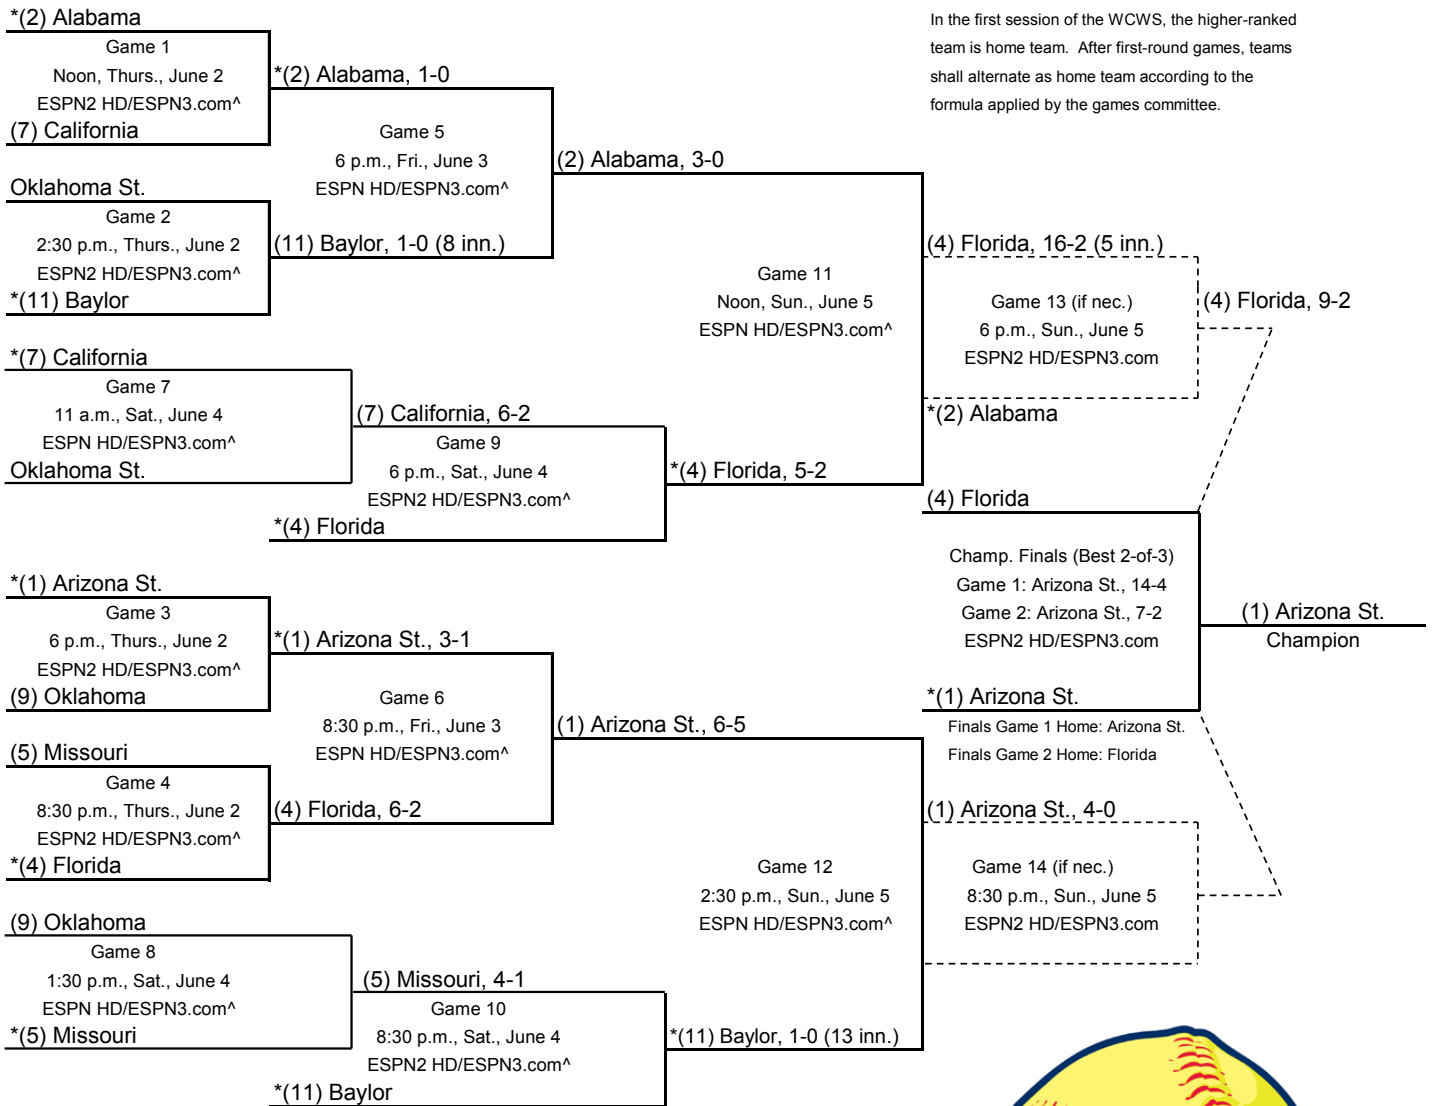

2011 NCAA Women's College World Series

In the first session of the WCWS, the higher-ranked team is home team. After first-round games, teams shall alternate as home team according to the formula applied by the games committee.

ALL TIMES LISTED ARE LOCAL (CENTRAL TIME)

* Denotes home team

^ Denotes broadcast available on ESPN Mobile

All games played at ASA Hall of Fame Stadium in Oklahoma City, Oklahoma.

Bracket Notes:

1. If the winner of Game 9 defeats the winner of Game 5, then Game 13 is necessary.
2. If the winner of Game 10 defeats the winner of Game 6, then Game 14 is necessary.
3. If only one if necessary game is needed, it will be played at 6 p.m. on Sunday.

*** The NCAA Division I Softball Committee reserves the right to revise the schedule (i.e., game times) in the event weather conditions and/or media/television commitments require such adjustments.

Visit NCAA.com/broadcast and click on the NCAA TV and NCAA.com Broadcast Schedule link for the most current air dates, game times and networks.