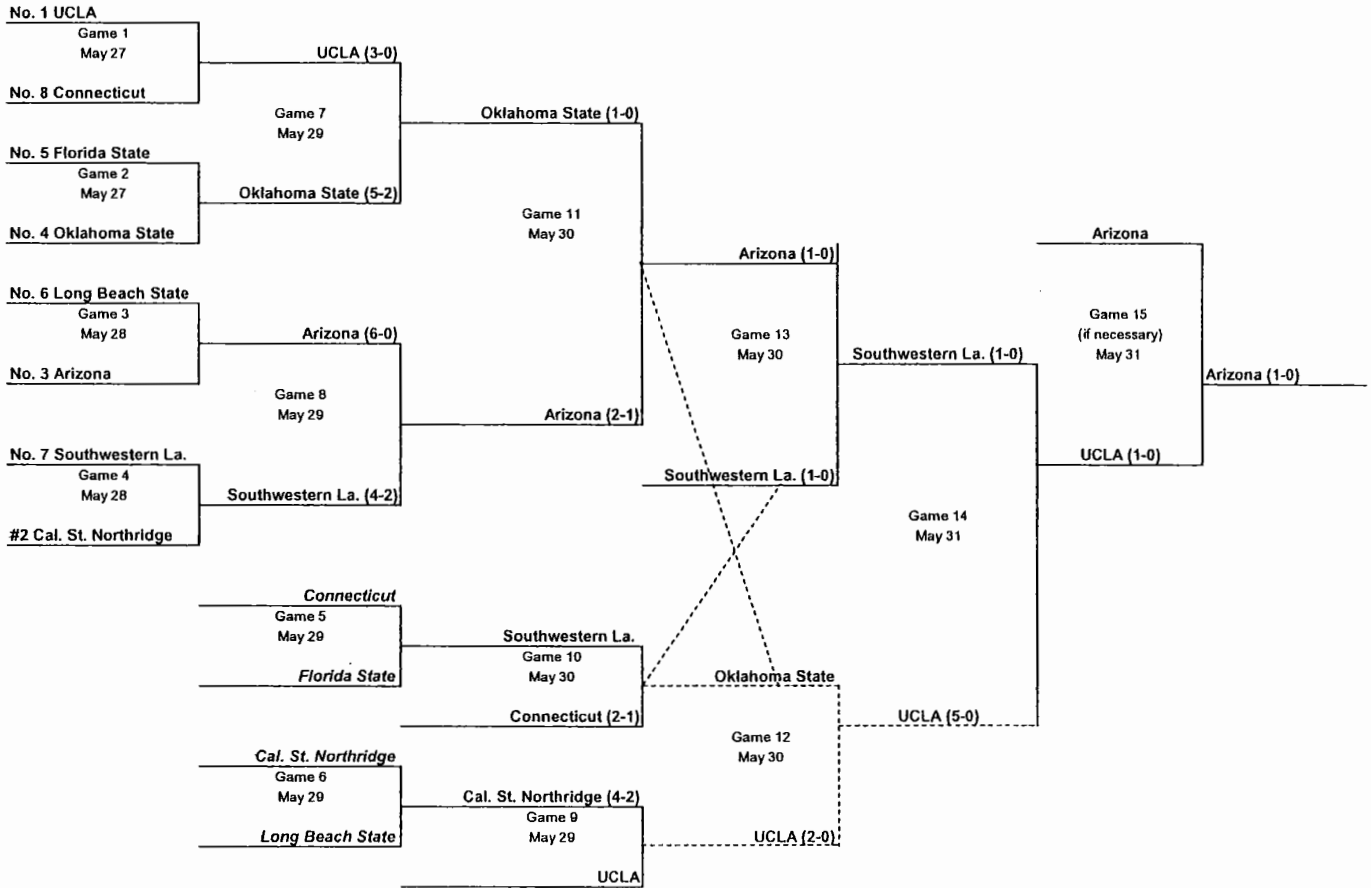

1993 National Collegiate Division I Women's
SOFTBALL
CHAMPIONSHIP