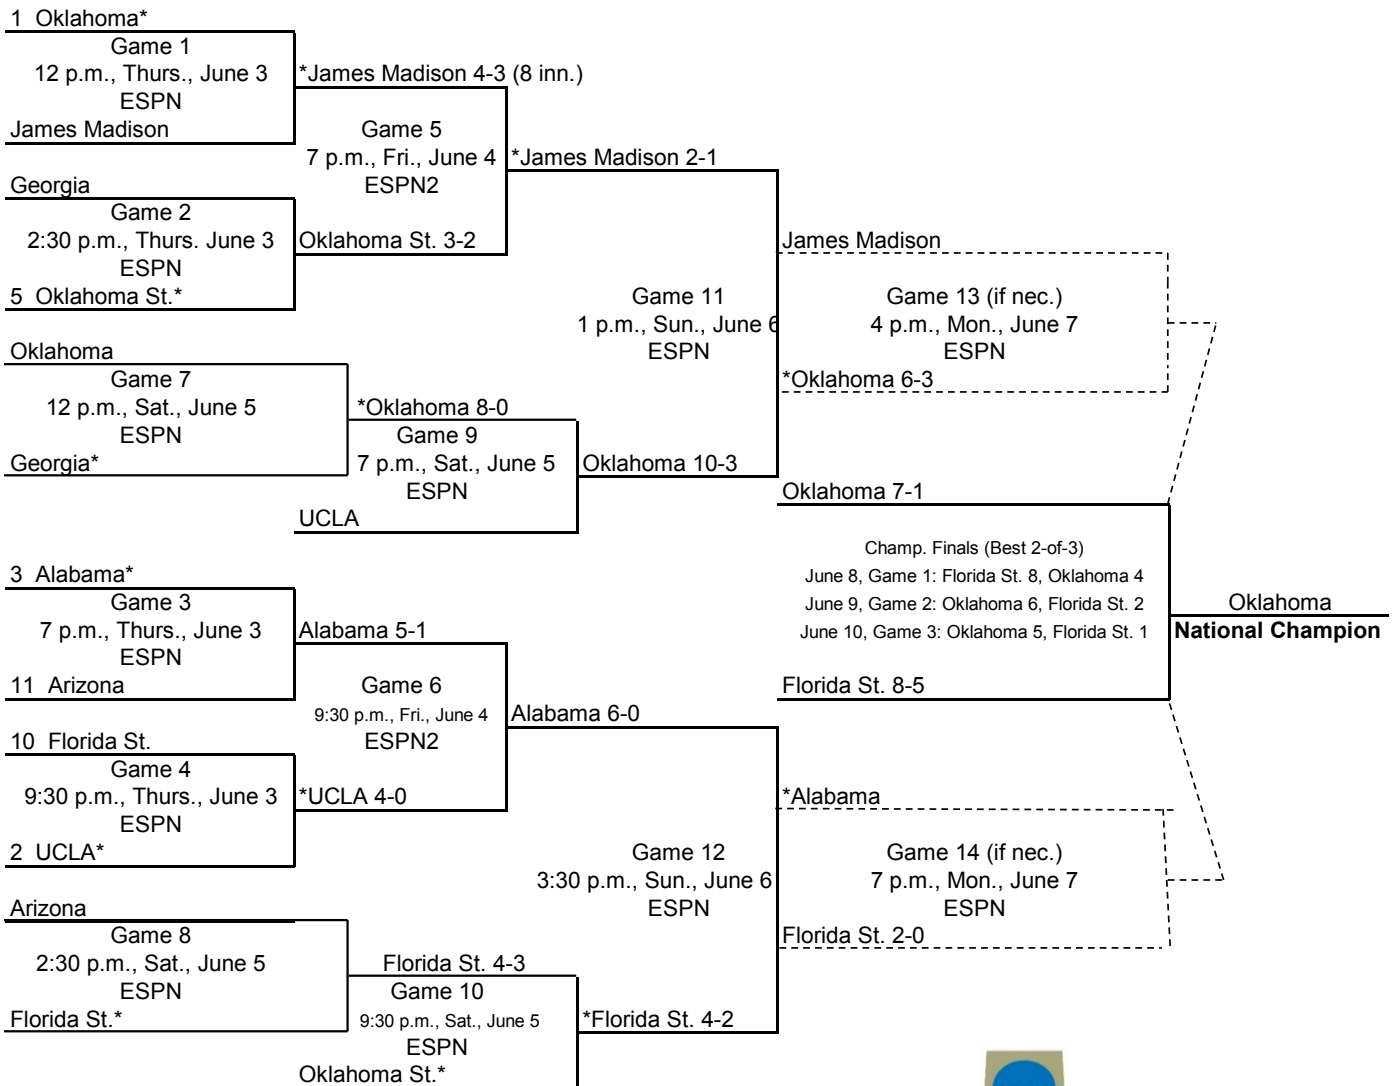

2021 NCAA Women's College World Series

USA Softball Hall of Fame Stadium - OG&E Energy Field | Oklahoma City

June 3 - 10

All times Eastern and subject to change. *Home Team

Bracket Notes:

1. If the winner of Game 9 defeats the winner of Game 5, then Game 13 is necessary.
2. If the winner of Game 10 defeats the winner of Game 6, then Game 14 is necessary.
3. If only 1 if necessary game is needed, it will be played at 7 p.m. on Sunday.

Watch the championship on these networks or via the Women's College World Series app.

© 2021 National Collegiate Athletic Association. No commercial use without NCAA's written permission