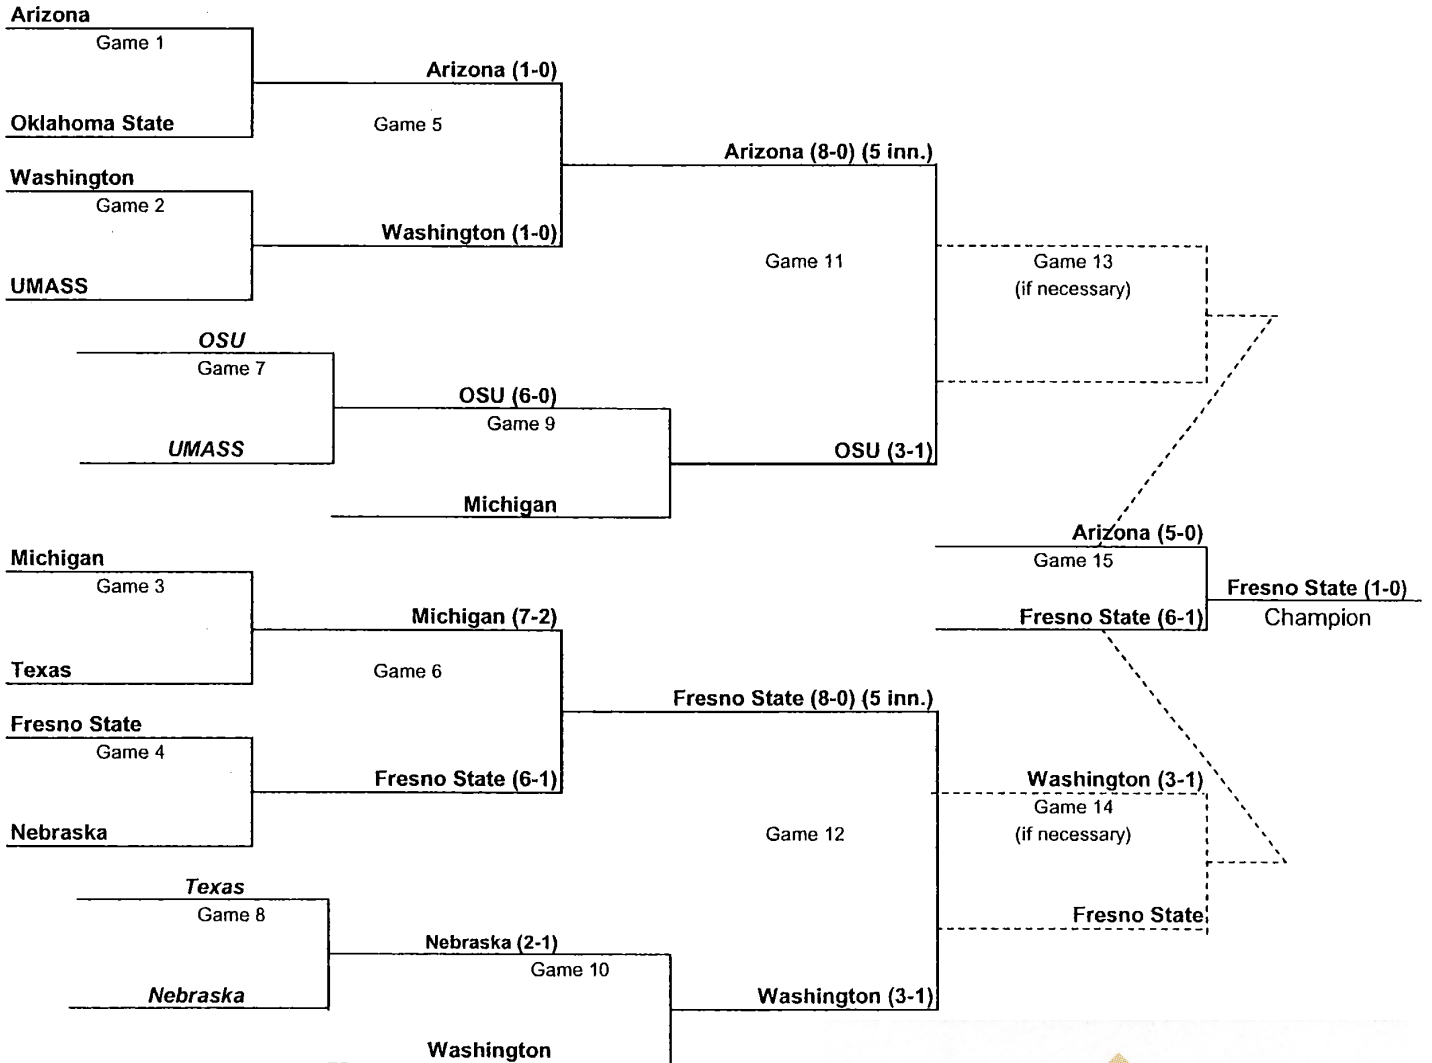

1998 National Collegiate Division I Women's
SOFTBALL
CHAMPIONSHIP