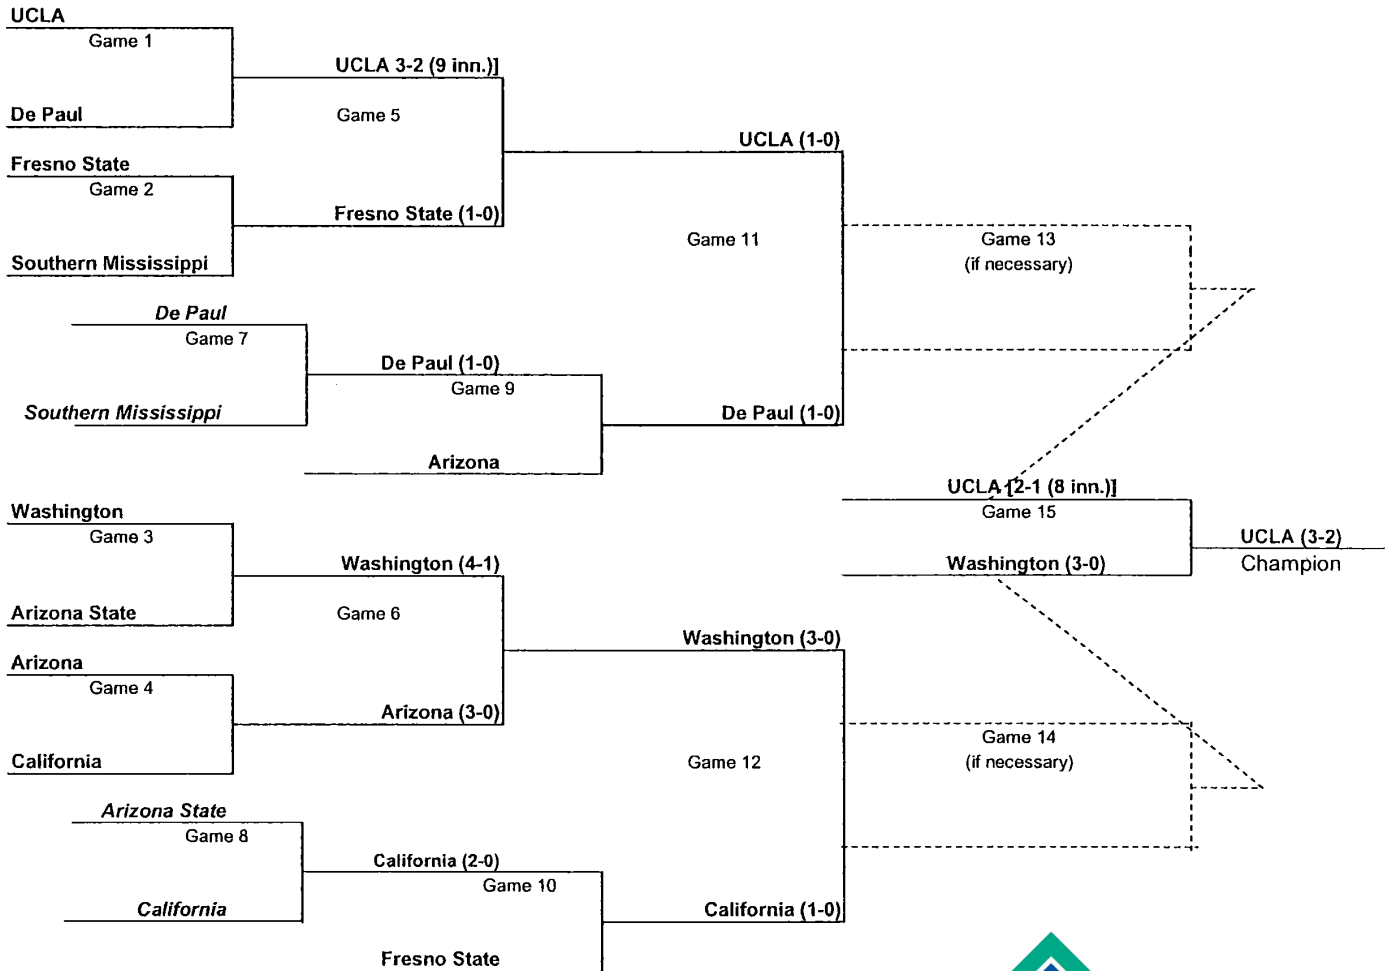

SOFTBALL CHAMPIONSHIP

1998 National Collegiate Division I Women's
SOFTBALL
CHAMPIONSHIP

1999 National Collegiate Division I Women's

SOFTBALL CHAMPIONSHIP

2000 National Collegiate Division I Women's
SOFTBALL
CHAMPIONSHIP

2001 National Collegiate Division I Women's

SOFTBALL CHAMPIONSHIP

2002 National Collegiate Division I Women's

SOFTBALL CHAMPIONSHIP

2003 National Collegiate Division I Women's
SOFTBALL
CHAMPIONSHIP

Finals played at ASA Hall of Fame Stadium, Oklahoma City, Oklahoma.
Eight eight-team regionals will be played at campus sites.