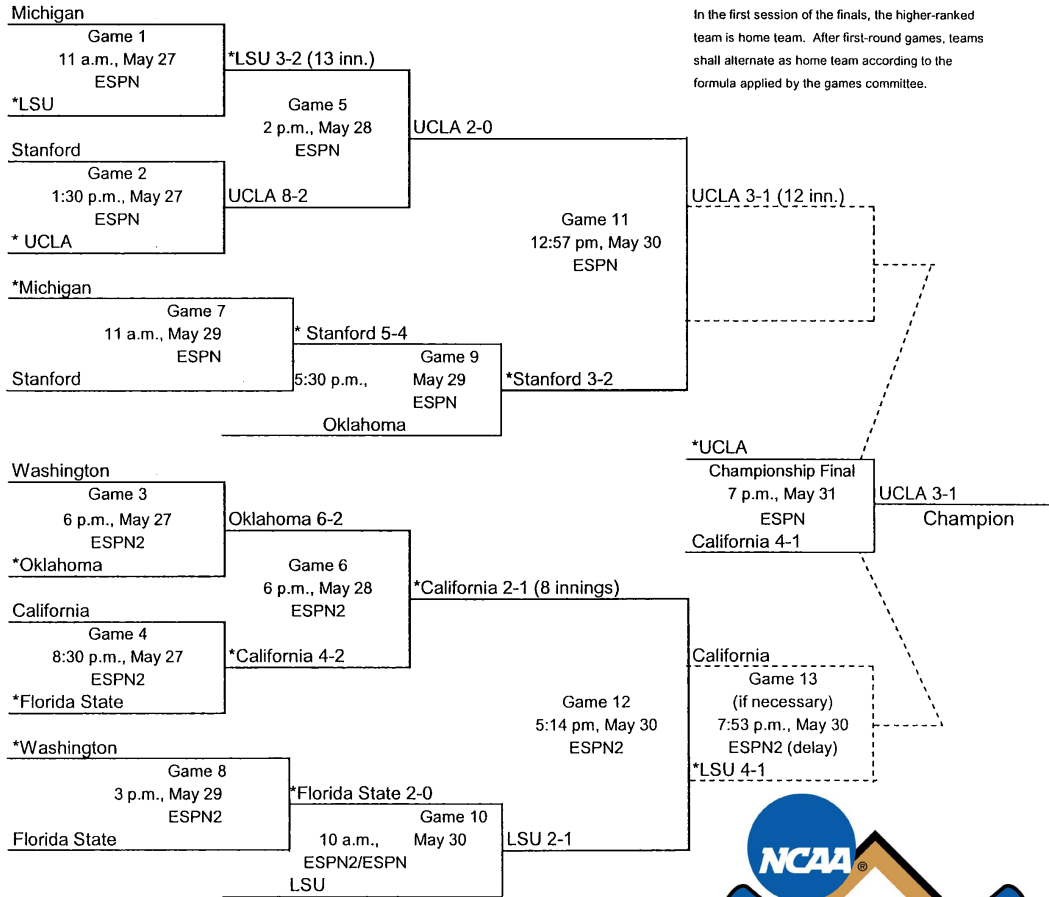

2004 NCAA Division I
**SOFTBALL
CHAMPIONSHIP**

In the first session of the finals, the higher-ranked team is home team. After first-round games, teams shall alternate as home team according to the formula applied by the games committee.

* Denotes home team

Finals played at Hall of Fame Stadium, Oklahoma City, Oklahoma.

Bracket note:

1. If the winner of Game 9 defeats the winner of Game 5, then Game 13 is necessary.
2. If the winner of Game 10 defeats the winner of Game 6, then Game 14 is necessary.
3. If only one if necessary game is needed, it will be played at 5 p.m.

*Note: The NCAA Division I Softball Committee reserves the right to revise the schedule (i.e., game times) in the event weather conditions and/or media/television commitments require such.

ALL TIMES ARE LOCAL (CENTRAL) TIME

CONSULT WWW.NCAAASPORTS.COM/BROADCAST UNDER 'TV SCHEDULE' FOR ESPN& ESPN2 LISTINGS AND GAME TIMES