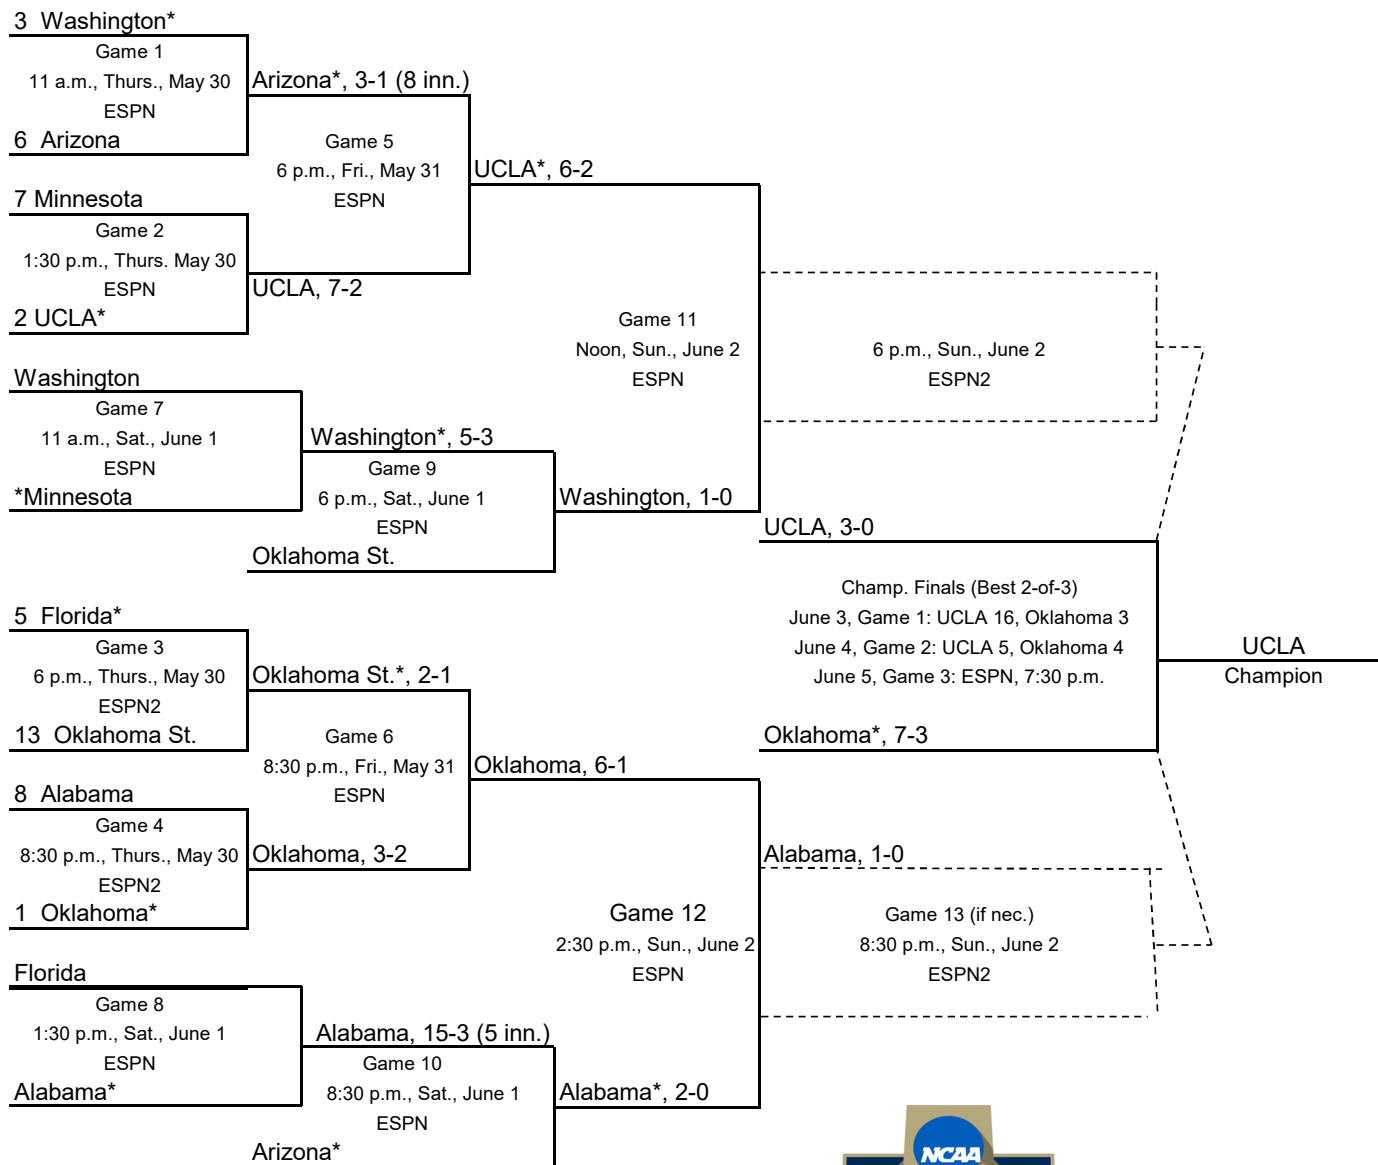

2019 NCAA Women's College World Series

*Home

ALL TIMES LISTED ARE LOCAL (CENTRAL TIME)

*Denotes home team

All broadcasts also available on the ESPN app.

All game played at ASA Hall of Fame Stadium in Oklahoma City, Oklahoma.

Bracket Notes:

1. If the winner of Game 9 defeats the winner of Game 5, the Game 13 is necessary.
2. If the winner of Game 10 defeats the winner of Game 6, then Game 14 is necessary.
3. If only 1 if necessary game is needed, it will be played at 6 p.m. on Sunday.

***The NCAA Division I Softball Committee reserves the right to revise the schedule (i.e., game times) in the event weather conditions and/or media/television commitments require such adjustments.

Visit NCAA.com/broadcast and click on the NCAA TV and NCAA.com Broadcast Schedule link for the most current air dates, game times and networks.