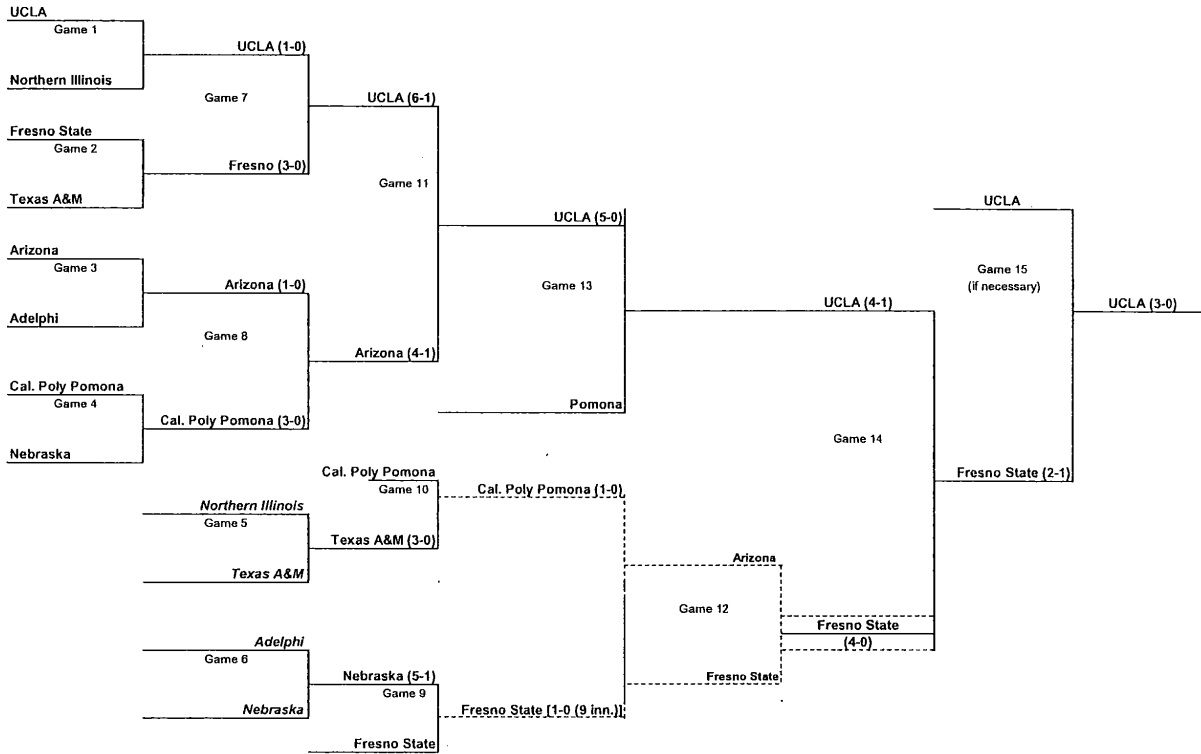

1988 National Collegiate Division I Women's

SOFTBALL CHAMPIONSHIP