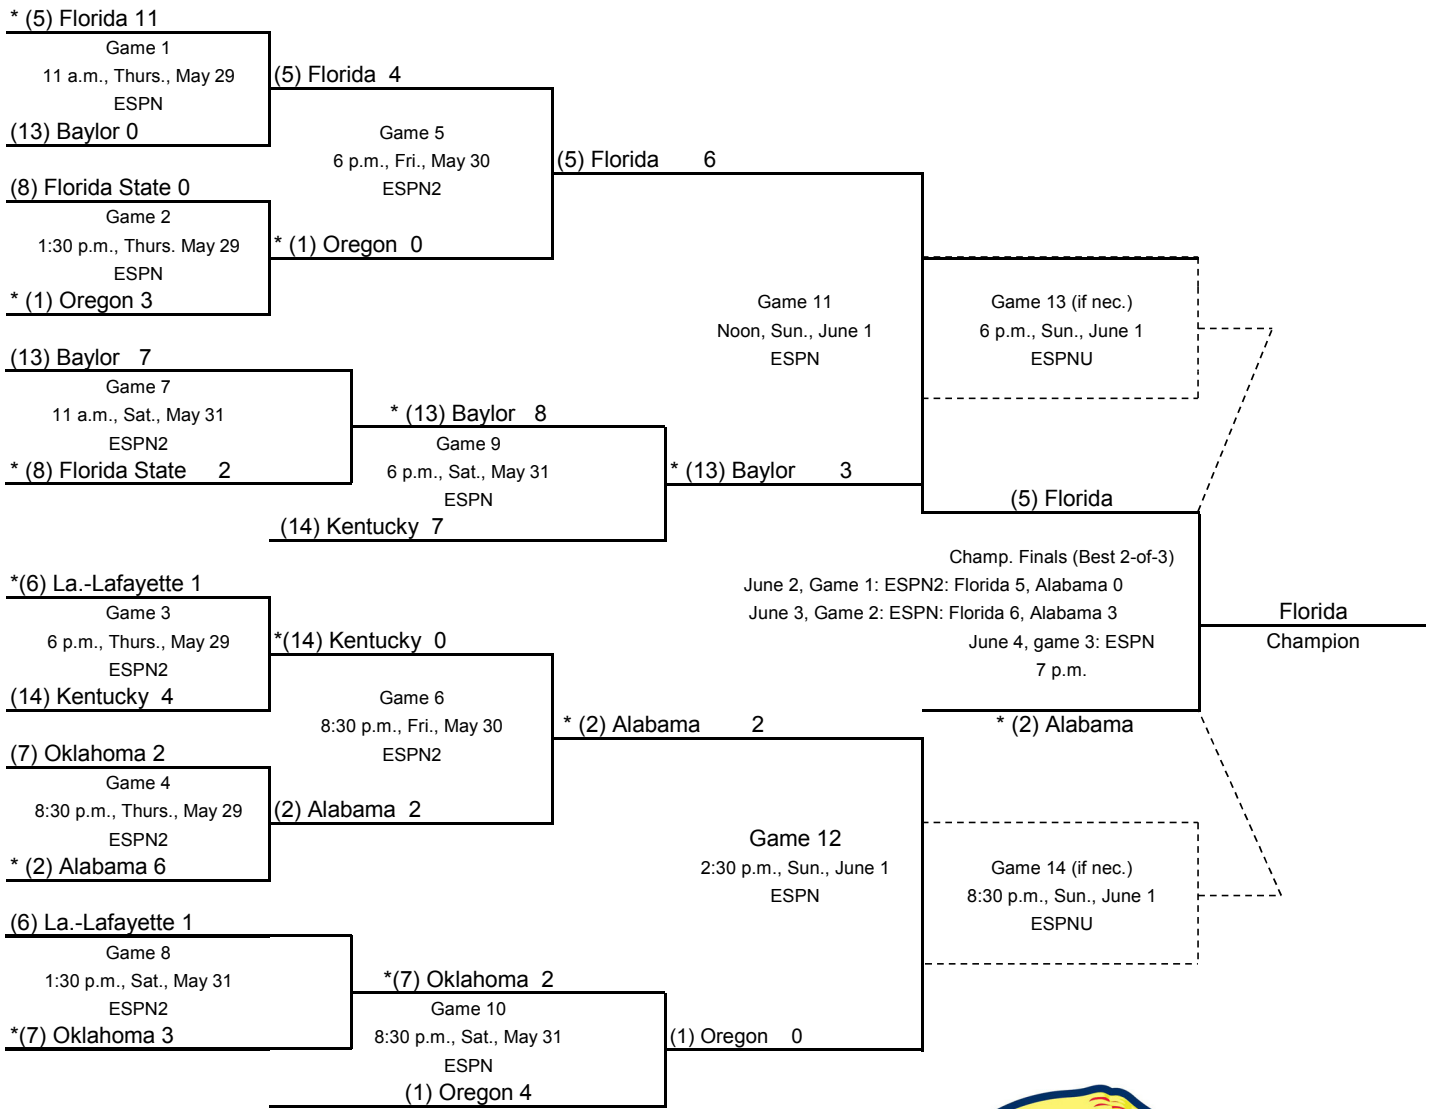

2014 NCAA Women's College World Series

*Home
ALL TIMES LISTED ARE LOCAL (CENTRAL TIME)
*Denotes home team
All broadcasts also available on WatchESPN
All games played at ASA Hall of Fame Stadium in Oklahoma City, Oklahoma.

1. **Bracket Notes:**
1. If the winner of Game 9 defeats the winner of Game 5, the Game 13 is necessary.
  2. If the winner of Game 10 defeats the winner of Game 6, then Game 14 is necessary.
  3. If only 1 if necessary game is needed, it will be played at 6 p.m. on Sunday.

***The NCAA Division I Softball Committee reserves the right to revise the schedule (i.e., game times) in the event weather conditions and/or media/television commitments require such adjustments.

Visit NCAA.com/broadcast and click on the NCAA TV and NCAA.com Broadcast Schedule link for the most current air dates, game times and networks.