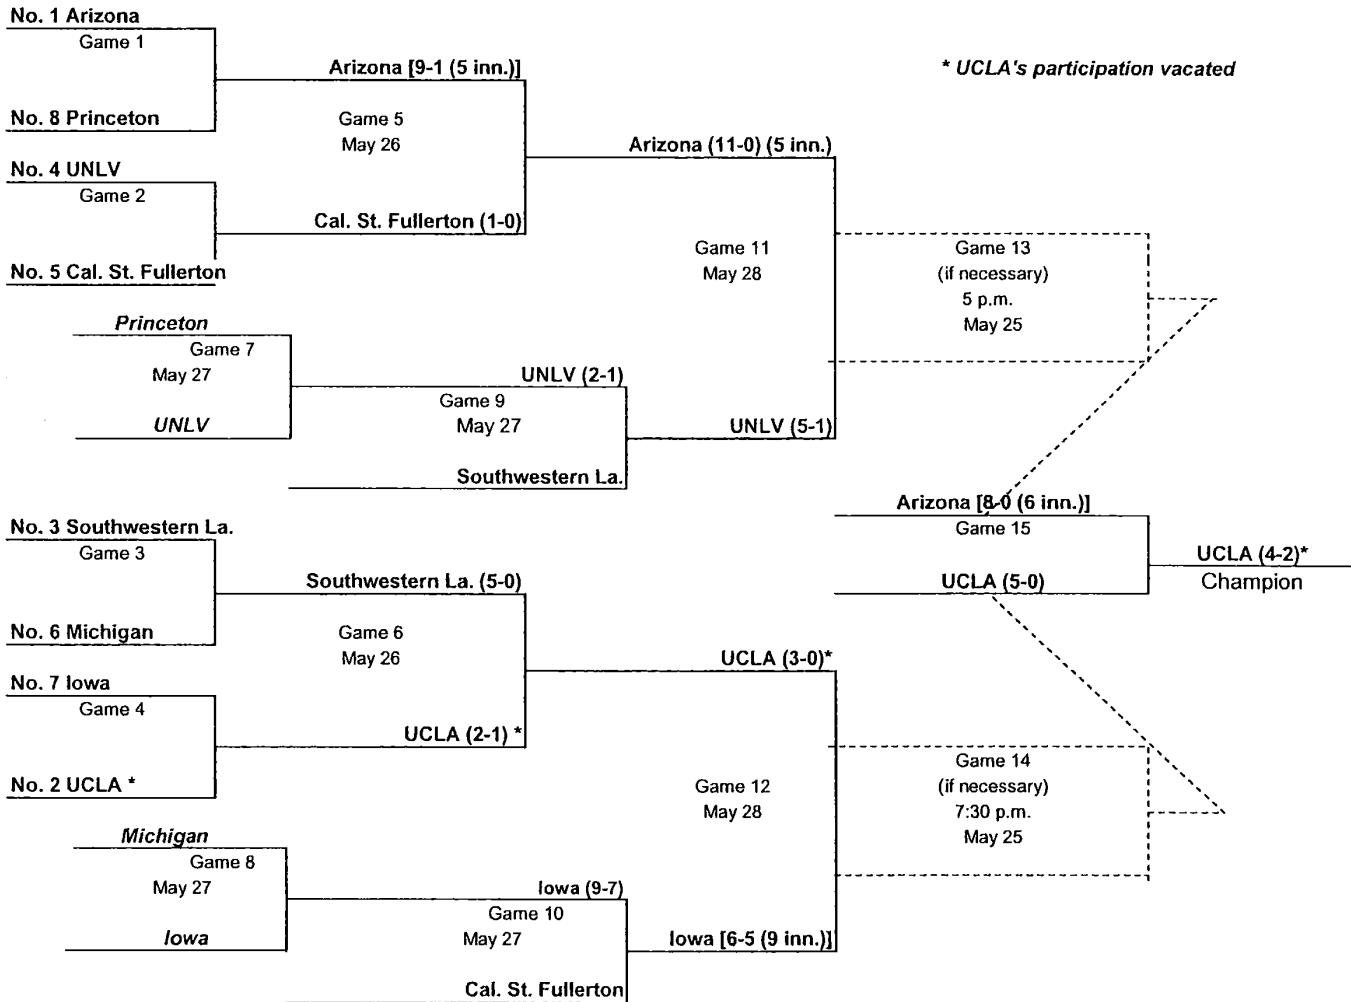

1995 National Collegiate Division I Women's

SOFTBALL CHAMPIONSHIP