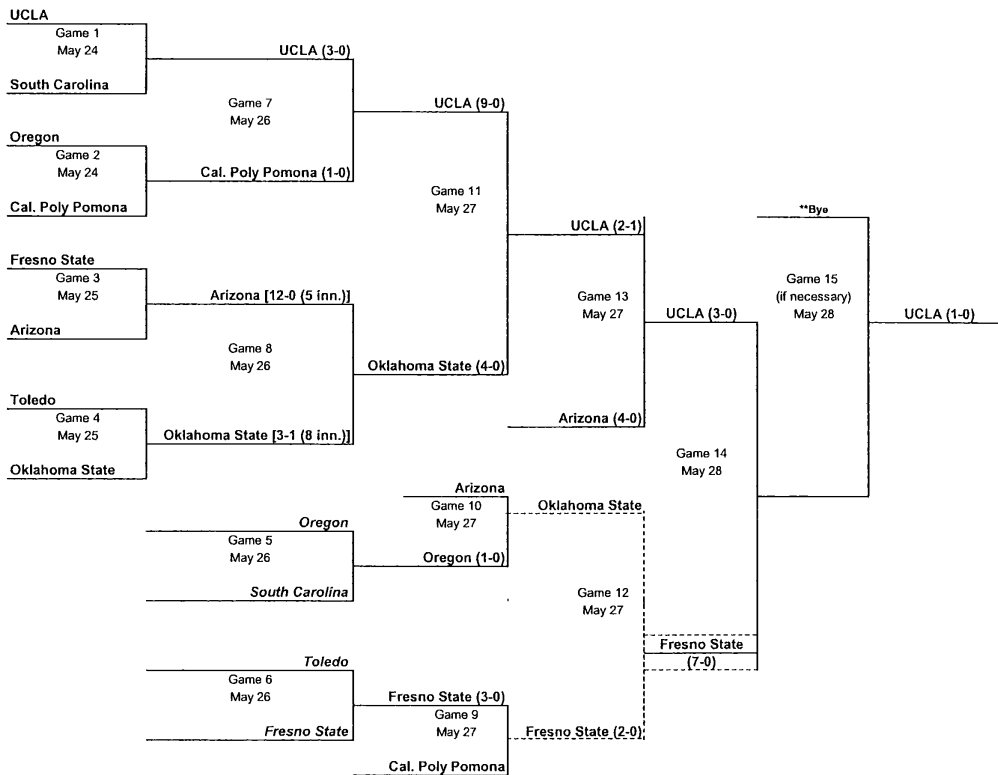

SOFTBALL CHAMPIONSHIP