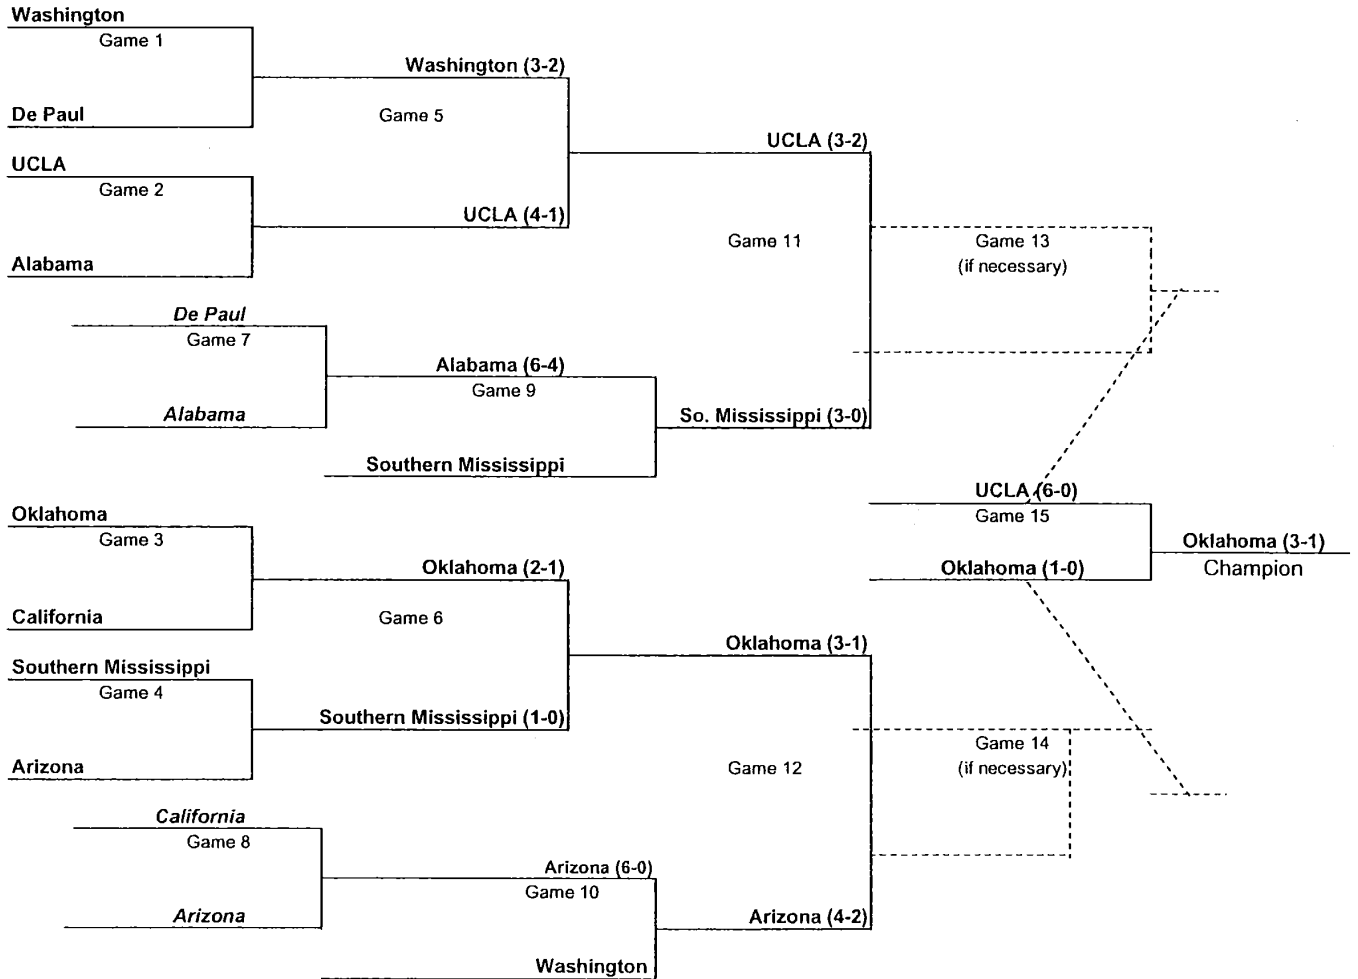

2001 National Collegiate Division I Women's

SOFTBALL CHAMPIONSHIP

2002 National Collegiate Division I Women's

SOFTBALL CHAMPIONSHIP

2003 National Collegiate Division I Women's
SOFTBALL
CHAMPIONSHIP

Finals played at ASA Hall of Fame Stadium, Oklahoma City, Oklahoma.
Eight eight-team regionals will be played at campus sites.