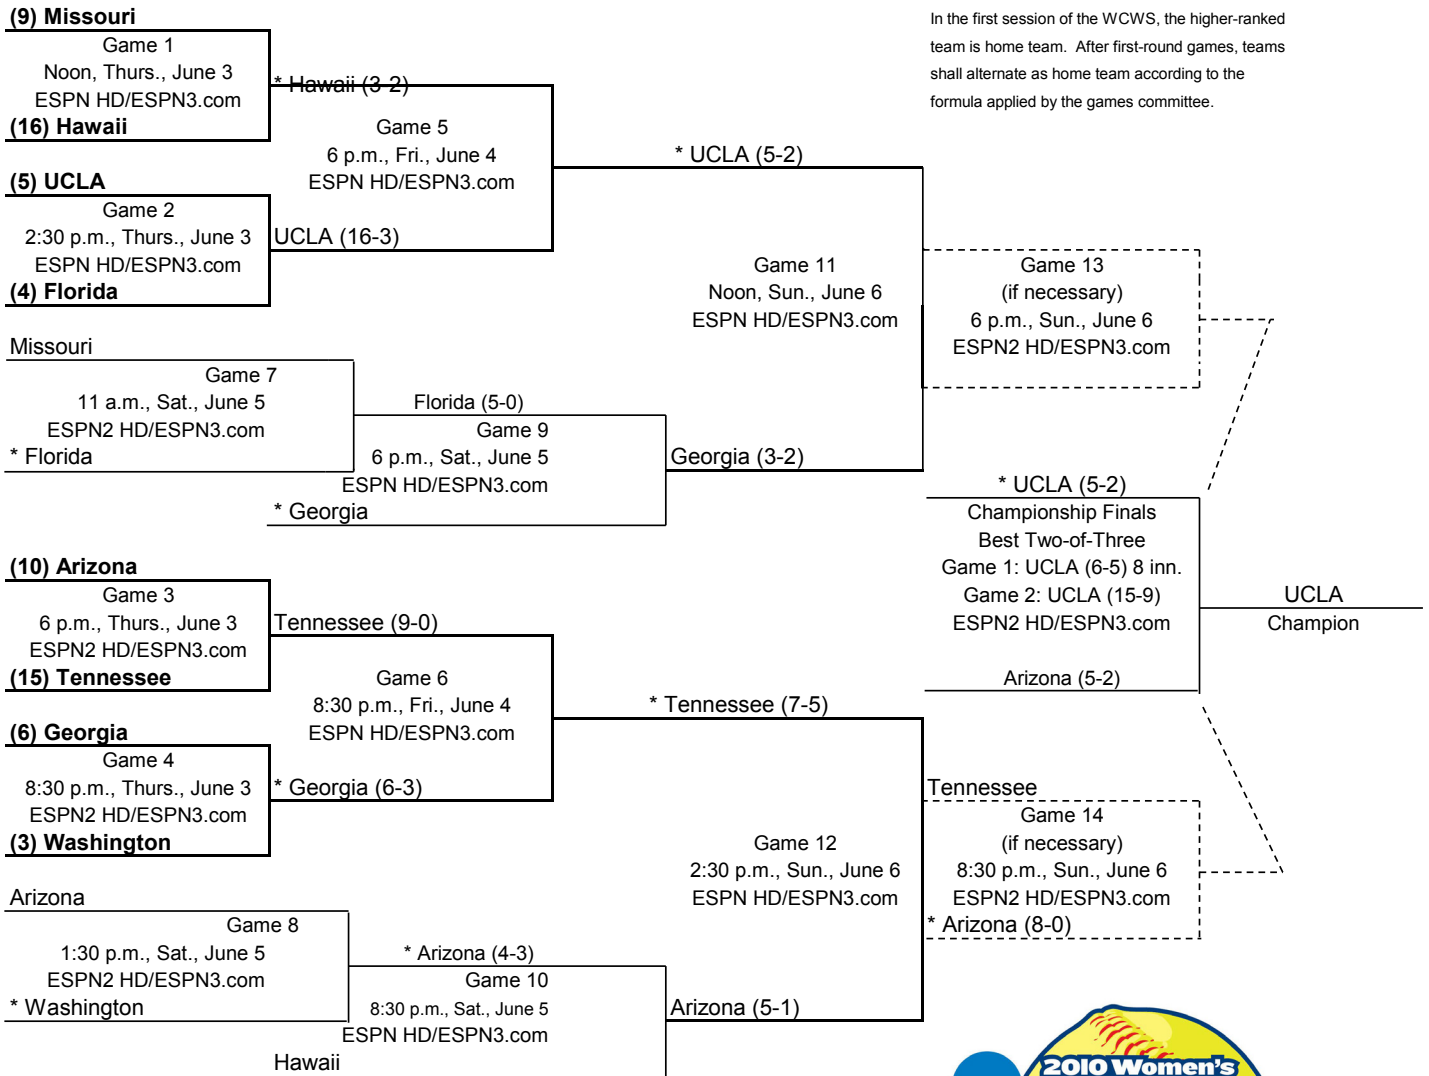

2010 NCAA Women's College World Series (WCWS)

In the first session of the WCWS, the higher-ranked team is home team. After first-round games, teams shall alternate as home team according to the formula applied by the games committee.

* Denotes home team

All games played at ASA Hall of Fame Stadium in Oklahoma City, Oklahoma.

Bracket note:

1. If the winner of Game 9 defeats the winner of Game 5, then Game 13 is necessary.
2. If the winner of Game 10 defeats the winner of Game 6, then Game 14 is necessary.
3. If only one if necessary game is needed, it will be played at 6 p.m. on Sunday.

*Note: The NCAA Division I Softball Committee reserves the right to revise the schedule (i.e., game times) in the event weather conditions and/or media/television commitments require such adjustments.