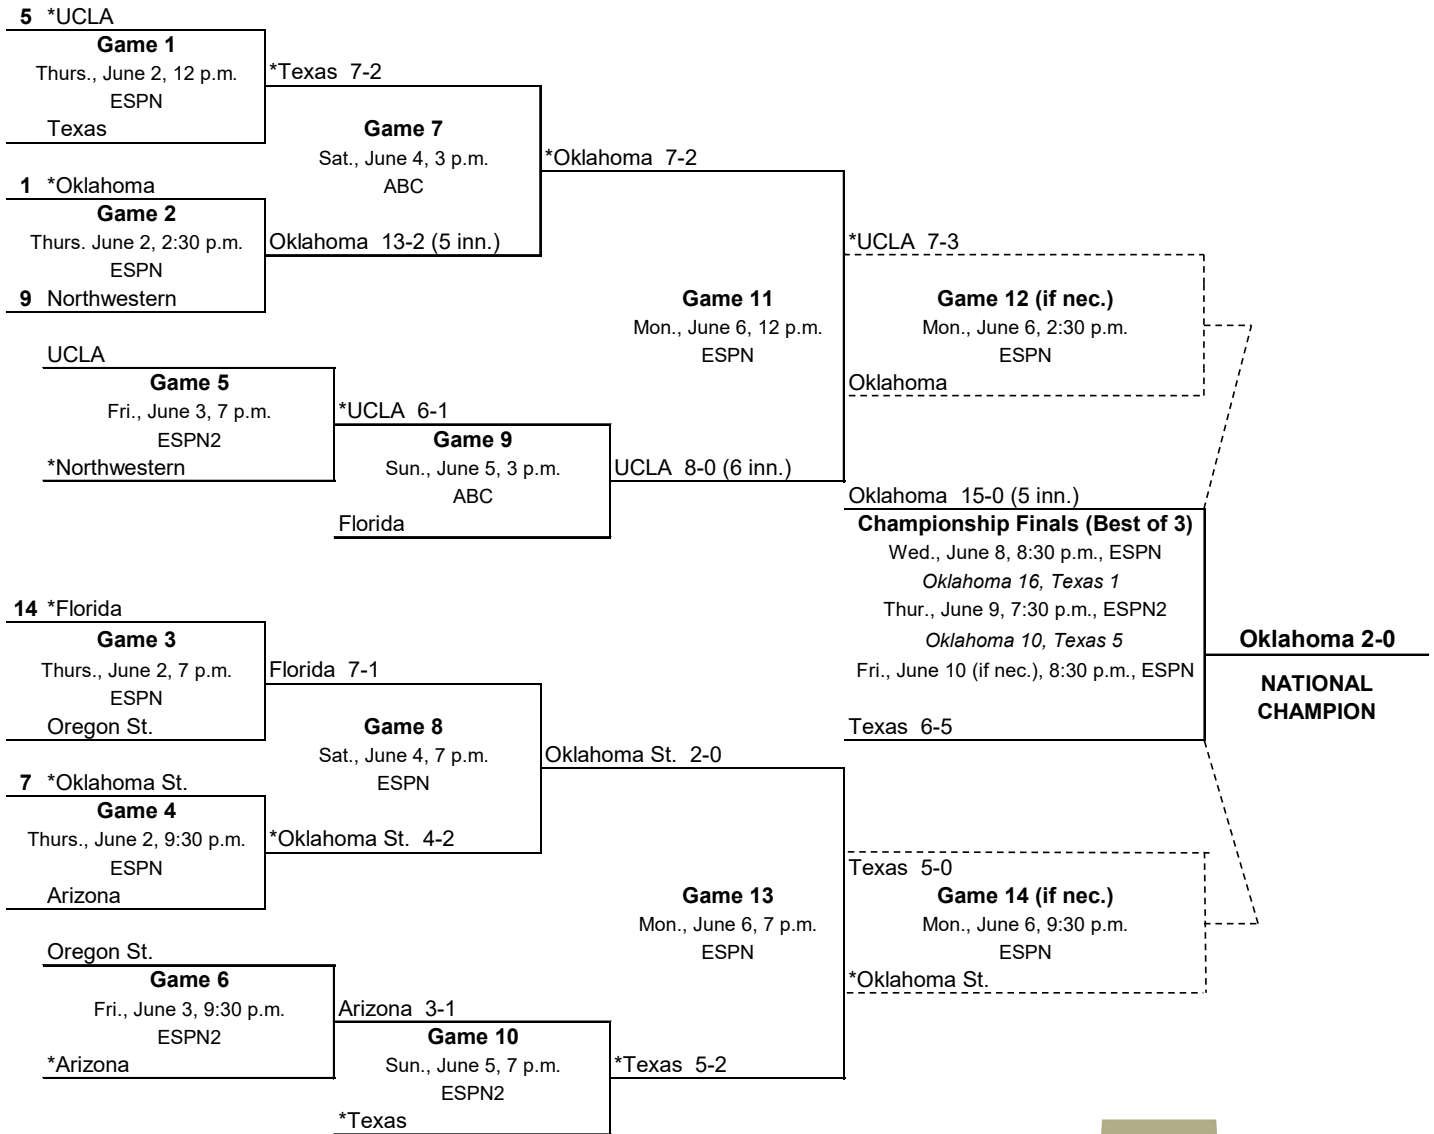

2022 NCAA Women's College World Series

OGE Energy Field at the USA Softball Hall of Fame Complex | Oklahoma City

June 2 - 9/10

All times Eastern and subject to change. *Home Team

Bracket Notes:

1. If the winner of Game 9 defeats the winner of Game 7, then Game 12 is necessary.
2. If the winner of Game 10 defeats the winner of Game 8, then Game 14 is necessary.

Watch the championship on these networks or via the Women's College World Series app.

© 2022 National Collegiate Athletic Association. No commercial use without NCAA's written permission