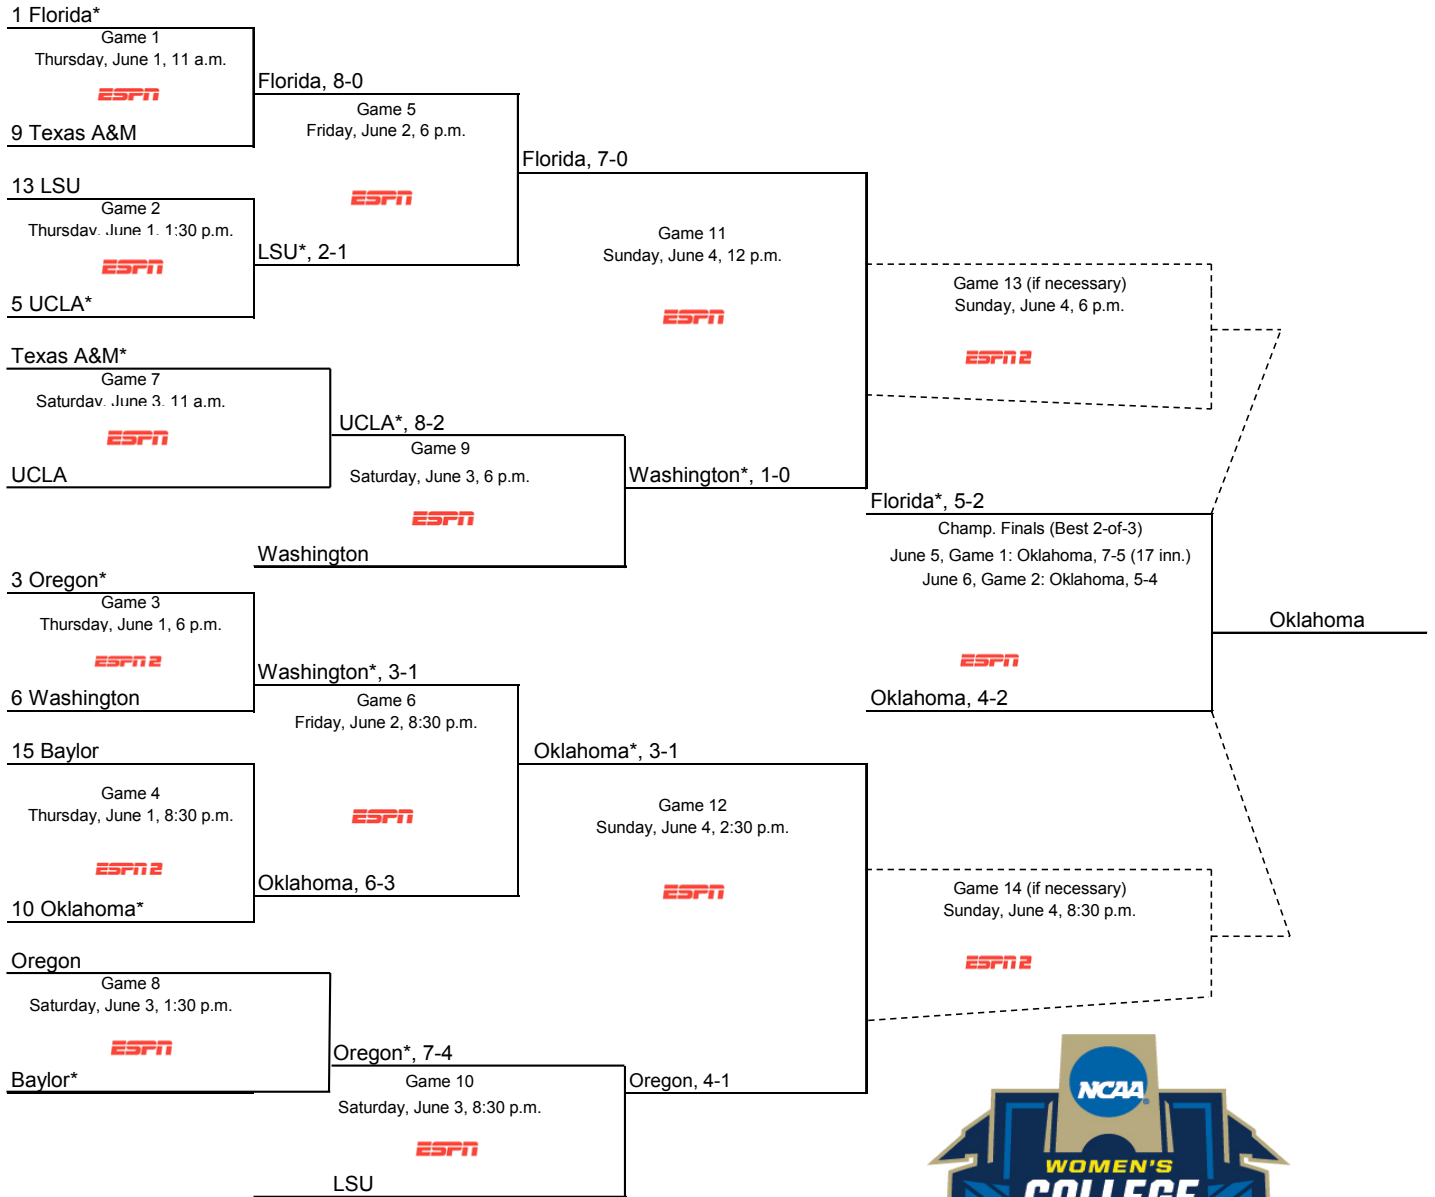

2017 NCAA Women's College World Series