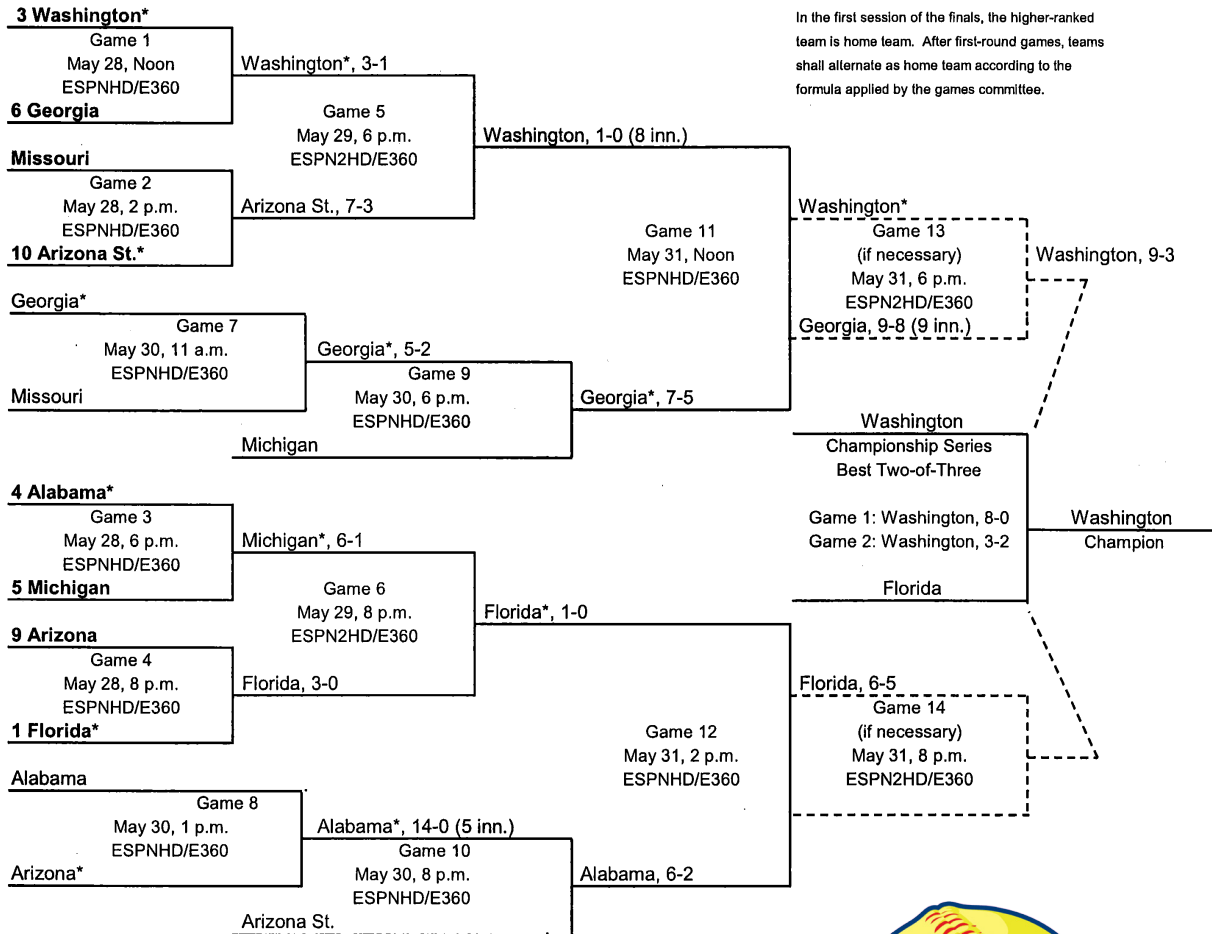

2009 NCAA Women's College World Series

In the first session of the finals, the higher-ranked team is home team. After first-round games, teams shall alternate as home team according to the formula applied by the games committee.

* Denotes home team

Finals played at ASA Hall of Fame Stadium, Oklahoma City, Oklahoma.

Bracket note:

1. If the winner of Game 9 defeats the winner of Game 5, then Game 13 is necessary.
2. If the winner of Game 10 defeats the winner of Game 6, then Game 14 is necessary.
3. If only one if necessary game is needed, it will be played at 6 p.m.

*Note: The NCAA Division I Softball Committee reserves the right to revise the schedule (i.e. game times) in the event weather conditions and/or media/television commitments require such.

ALL TIMES ARE LOCAL (CENTRAL) TIME

CONSULT WWW.NCAA.COM/BROADCAST UNDER 'TV SCHEDULE' FOR ESPNHD & ESPN2HD LISTINGS AND GAME TIMES