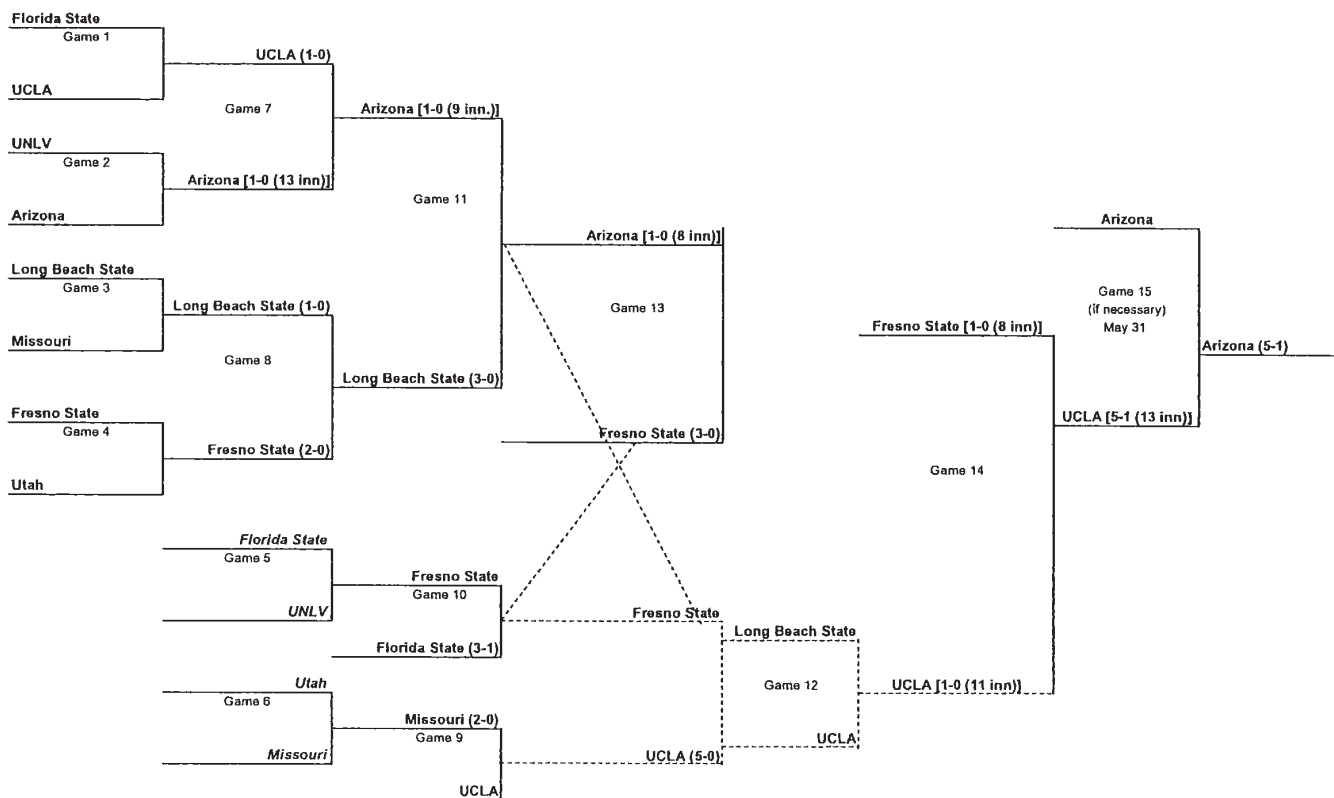

1988 National Collegiate Division I Women's

SOFTBALL CHAMPIONSHIP

1989 National Collegiate Division I Women's

SOFTBALL CHAMPIONSHIP

SOFTBALL CHAMPIONSHIP

1991 National Collegiate Division I Women's

SOFTBALL CHAMPIONSHIP