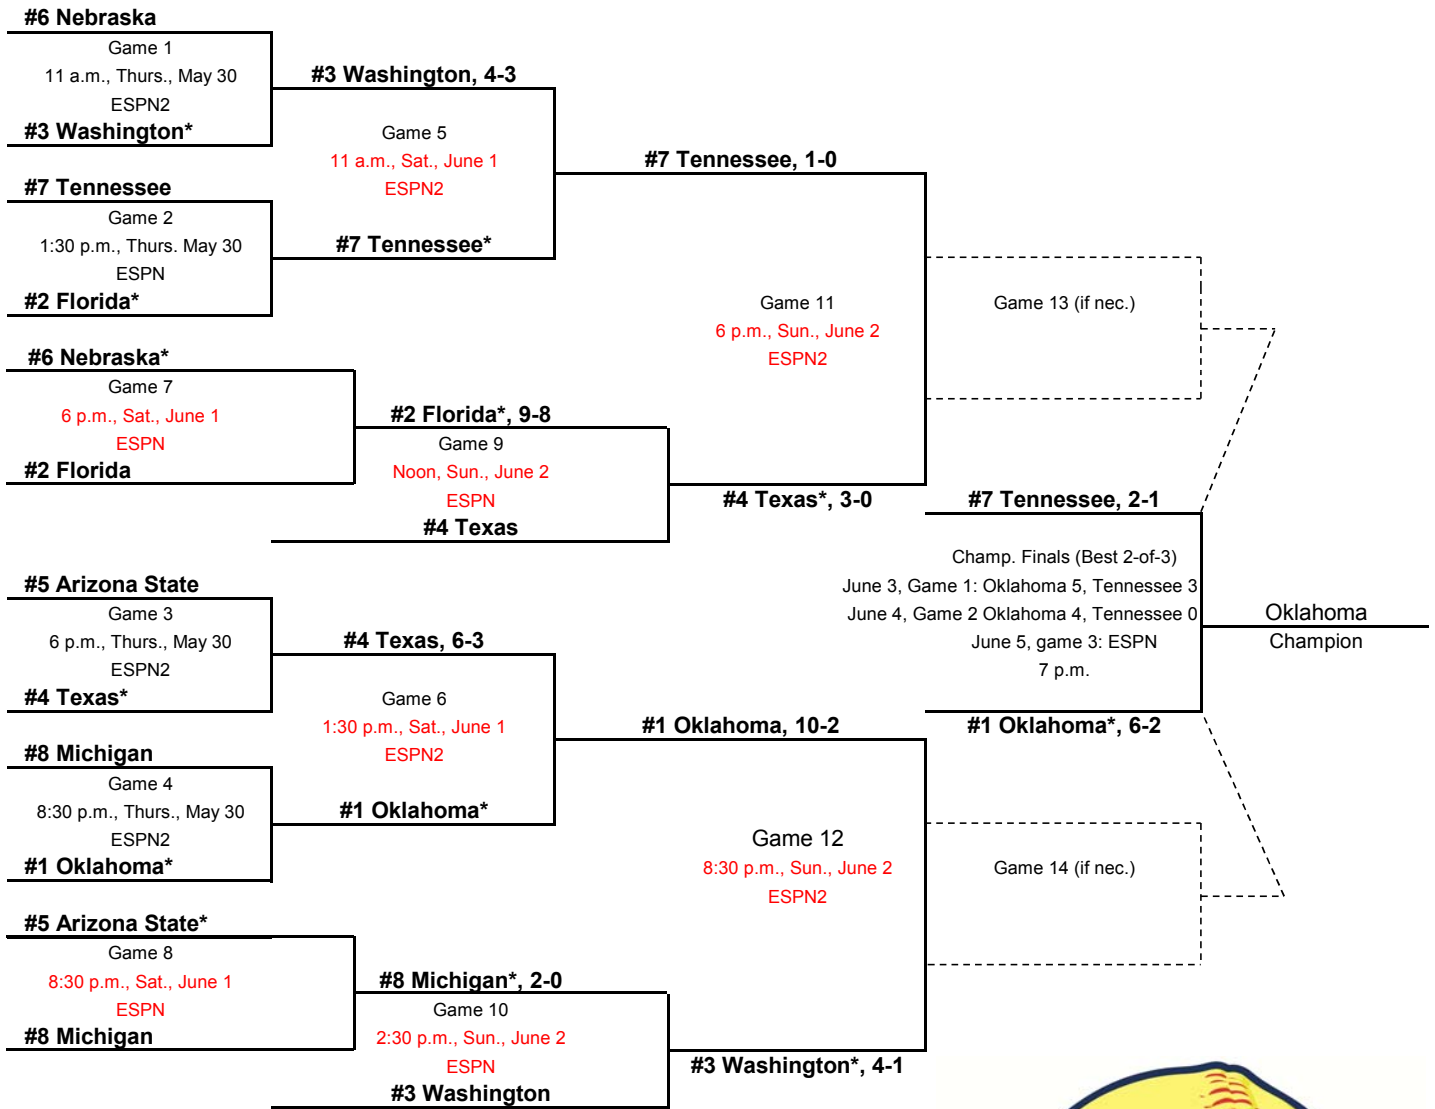

2013 NCAA Women's College World Series

*Home
ALL TIMES LISTED ARE LOCAL (CENTRAL TIME)
*Denotes home team
All broadcasts also available on WatchESPN
All games played at ASA Hall of Fame Stadium in Oklahoma City, Oklahoma.

1. **Bracket Notes:**
1. If the winner of Game 9 defeats the winner of Game 5, then Game 13 is necessary.
  2. If the winner of Game 10 defeats the winner of Game 6, then Game 14 is necessary.
  3. If only 1 if necessary game is needed, it will be played at 7 p.m. on Monday.

***The NCAA Division I Softball Committee reserves the right to revise the schedule (i.e., game times) in the event weather conditions and/or media/television commitments require such adjustments.

Visit NCAA.com/broadcast and click on the NCAA TV and NCAA.com Broadcast Schedule link for the most current air dates, game times and networks.