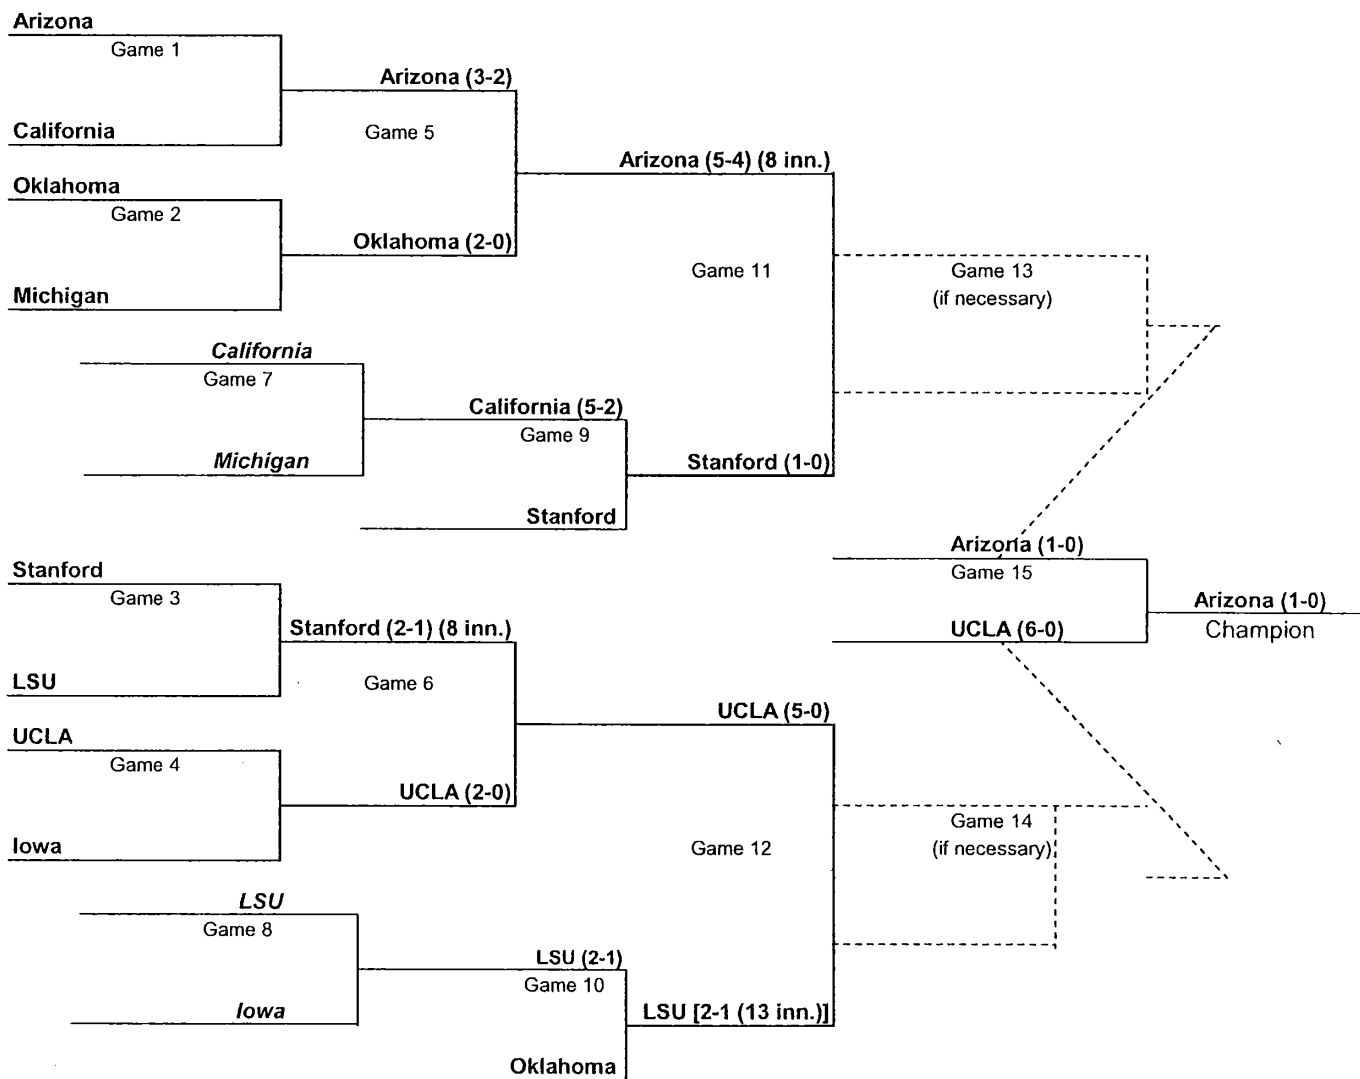

SOFTBALL CHAMPIONSHIP

1998 National Collegiate Division I Women's
SOFTBALL
CHAMPIONSHIP

1999 National Collegiate Division I Women's

SOFTBALL CHAMPIONSHIP

2000 National Collegiate Division I Women's
SOFTBALL
CHAMPIONSHIP

2001 National Collegiate Division I Women's

SOFTBALL CHAMPIONSHIP

2002 National Collegiate Division I Women's

SOFTBALL CHAMPIONSHIP

2003 National Collegiate Division I Women's
SOFTBALL
CHAMPIONSHIP

Finals played at ASA Hall of Fame Stadium, Oklahoma City, Oklahoma.
Eight eight-team regionals will be played at campus sites.