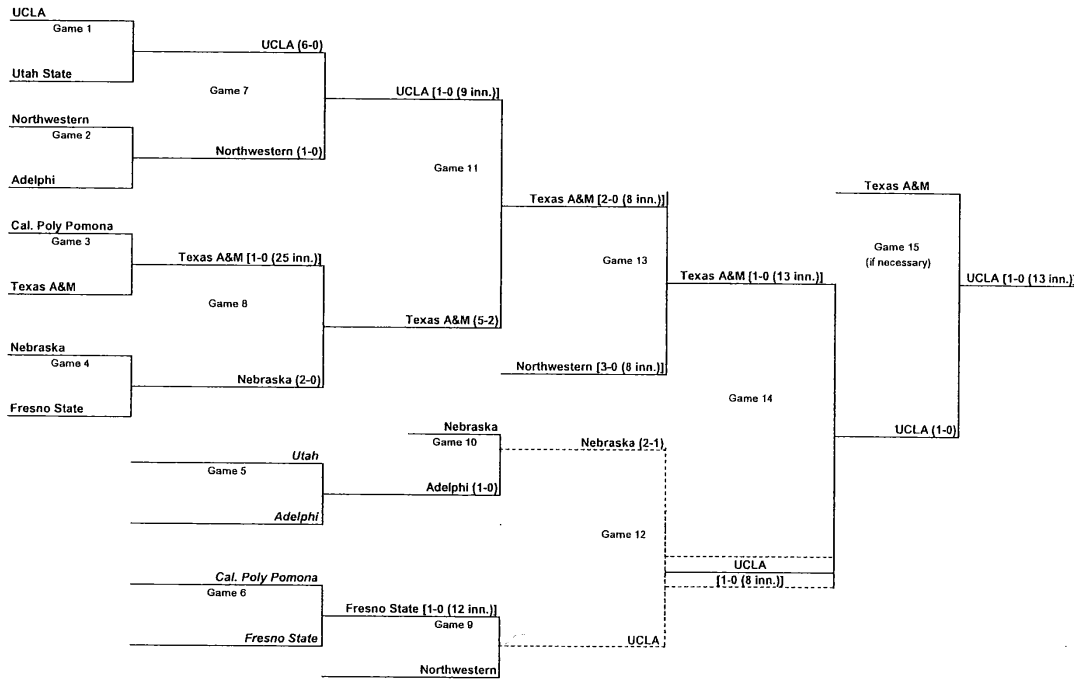

1984 National Collegiate Division I Women's

SOFTBALL CHAMPIONSHIP