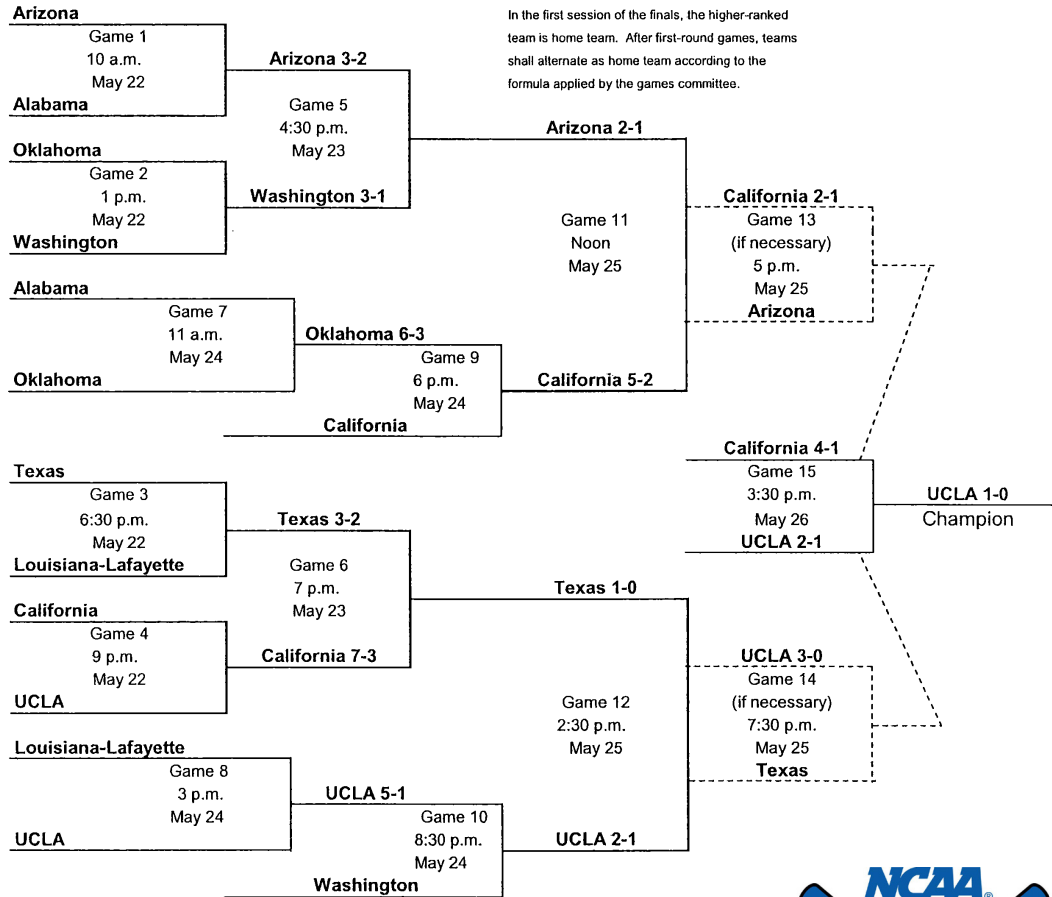

2003 National Collegiate Division I Women's
SOFTBALL
CHAMPIONSHIP

Finals played at ASA Hall of Fame Stadium, Oklahoma City, Oklahoma.
Eight eight-team regionals will be played at campus sites.

Bracket note:

1. If the winner of Game 9 defeats the winner of Game 5, then Game 13 is necessary.
2. If the winner of Game 10 defeats the winner of Game 6, then then Game 14 is necessary.
3. If Game 14 is the only necessary game of the evening, it will be played at 5 p.m.

*Note: The NCAA Division Women's Softball Committee reserves the right to revise the schedule (i.e., game times) in the event weather conditions and/or media/television commitments require such.