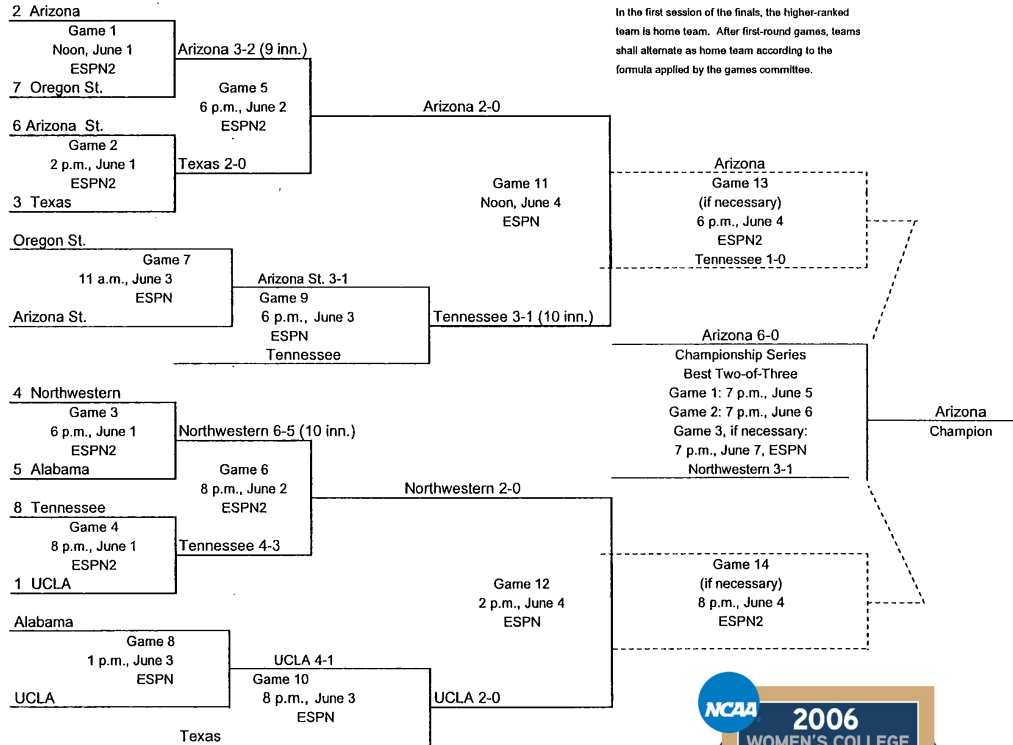

2006 NCAA Division I
SOFTBALL
CHAMPIONSHIP

* Denotes home team
Finals played at Hall of Fame Stadium, Oklahoma City, Oklahoma.

1. Bracket note:
1. If the winner of Game 9 defeats the winner of Game 5, then Game 13 is necessary.
  2. If the winner of Game 10 defeats the winner of Game 6, then Game 14 is necessary.
  3. If only one if necessary game is needed, it will be played at 5 p.m.

ALL TIMES ARE LOCAL (CENTRAL) TIME