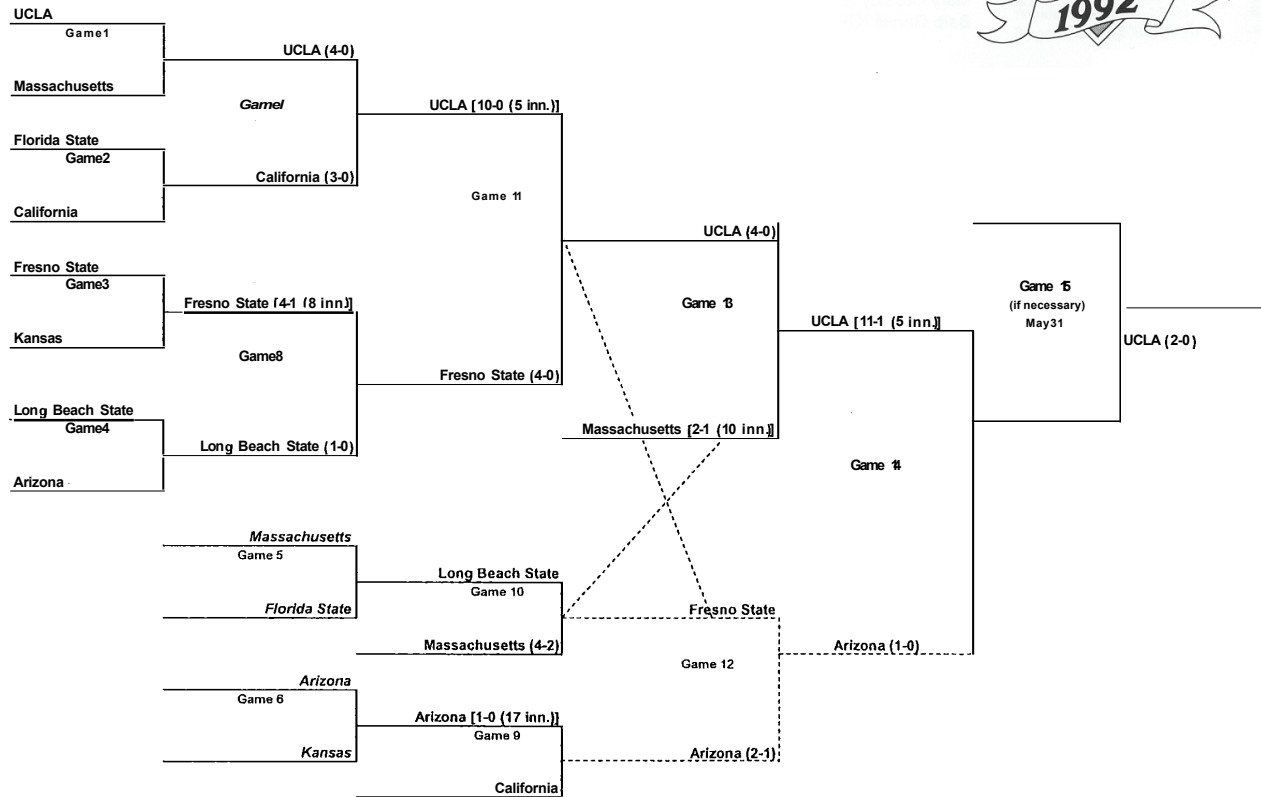

1992 National Collegiate Division I Women's

SOFTBALL CHAMPIONSHIP