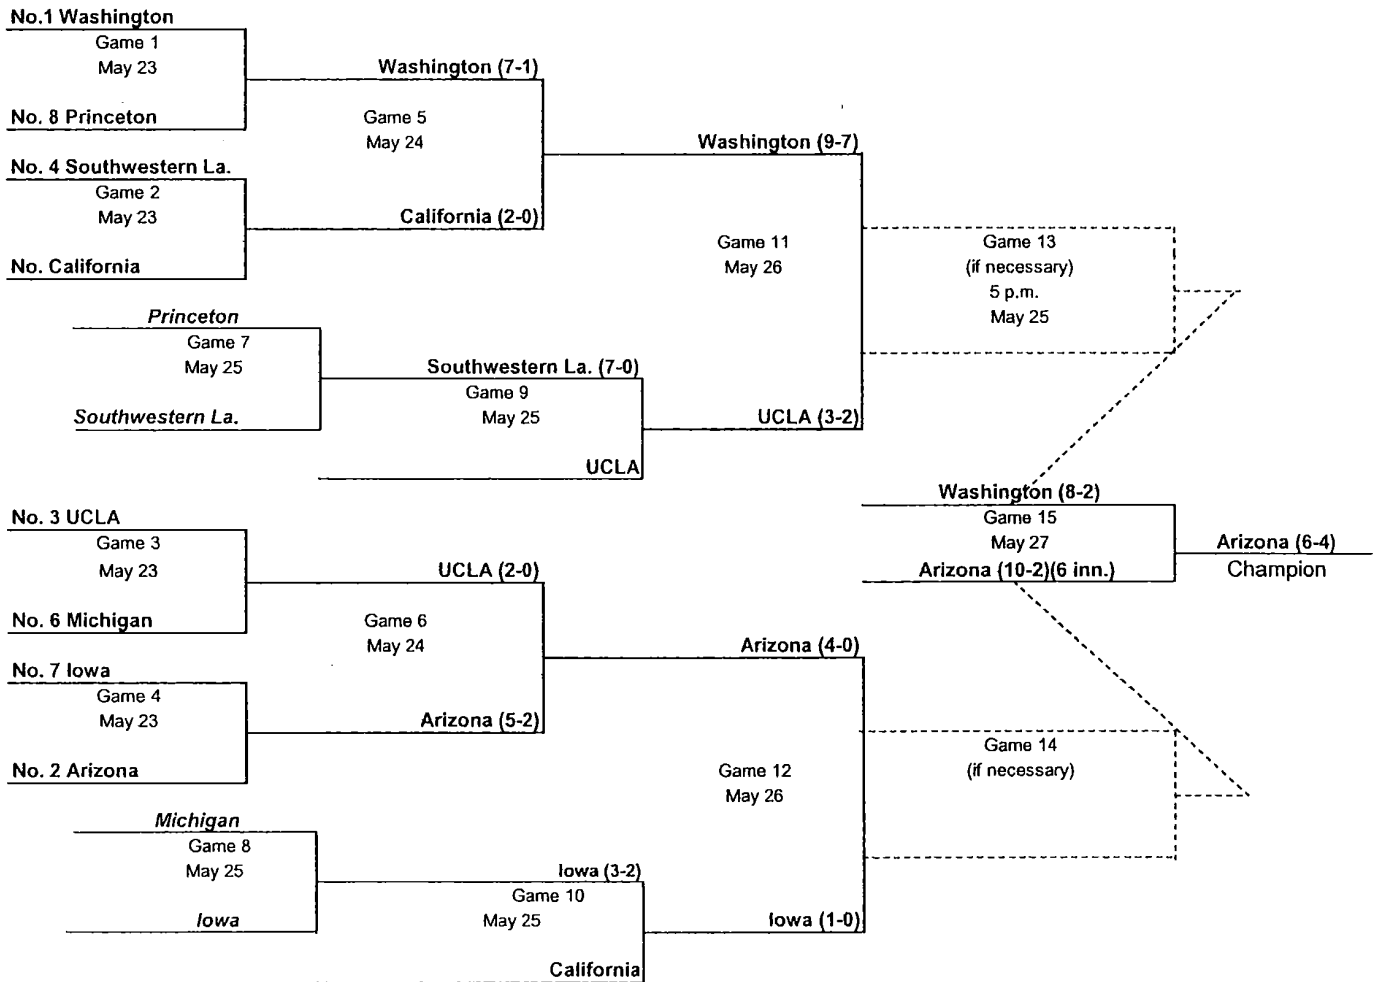

Game 10
May 28

Fresno State

1995 National Collegiate Division I Women's

SOFTBALL CHAMPIONSHIP

1996 National Collegiate Division I Women's

SOFTBALL CHAMPIONSHIP

Columbus, GA

1997 National Collegiate Division I Women's
SOFTBALL
CHAMPIONSHIP