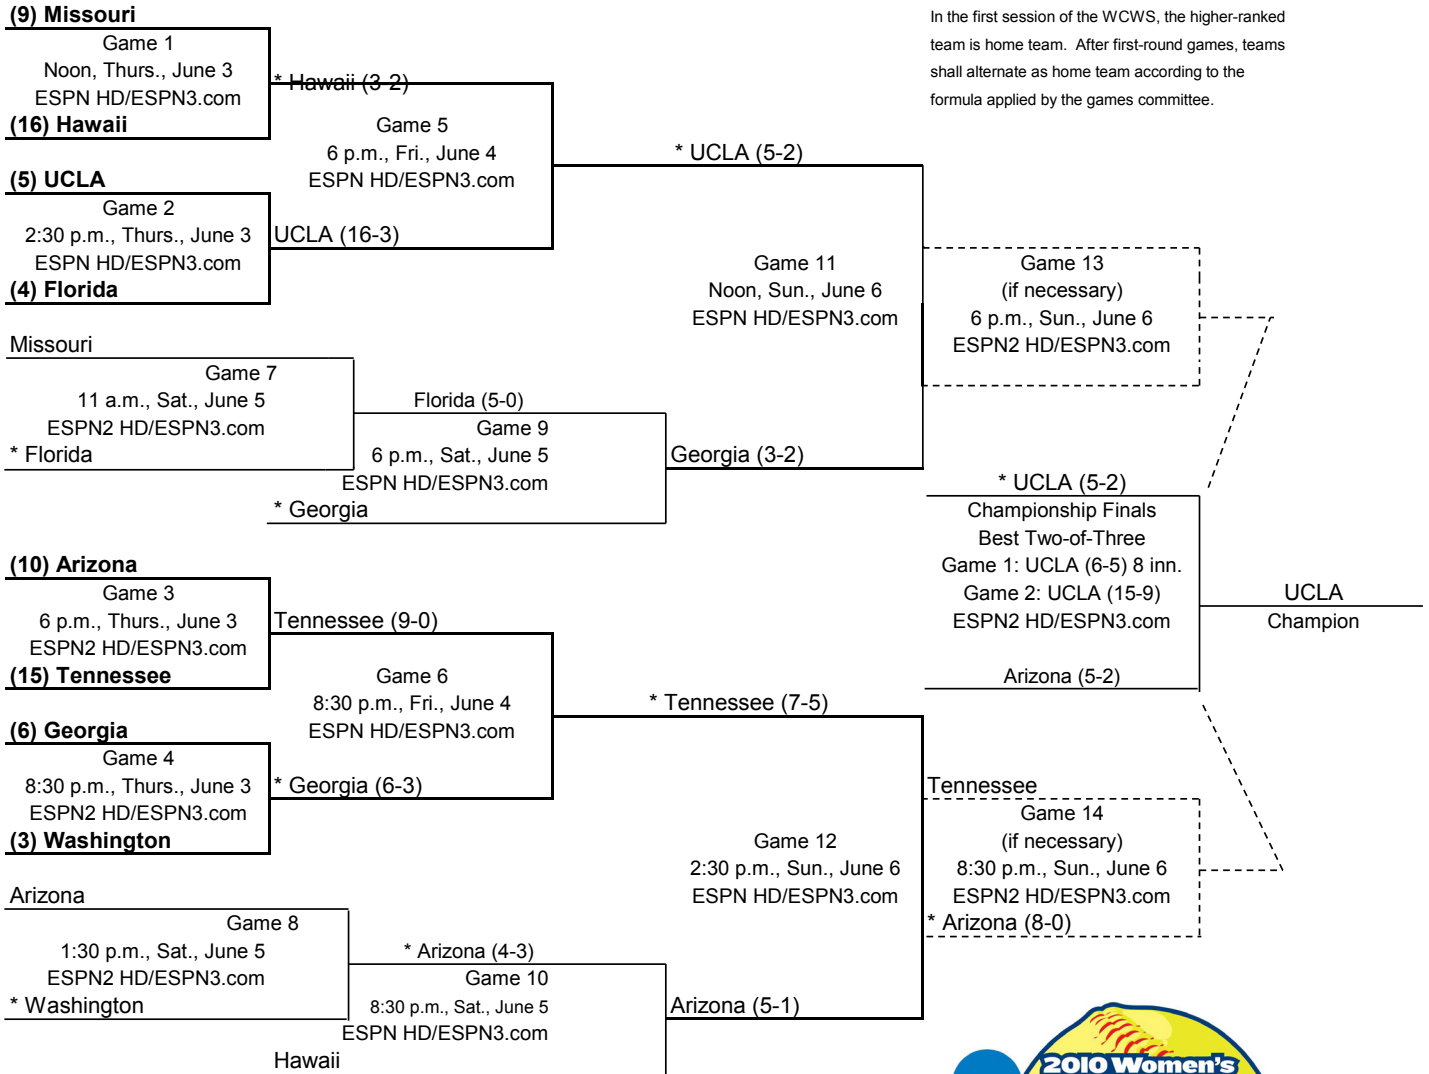

2010 NCAA Women's College World Series (WCWS)

In the first session of the WCWS, the higher-ranked team is home team. After first-round games, teams shall alternate as home team according to the formula applied by the games committee.

* Denotes home team

All games played at ASA Hall of Fame Stadium in Oklahoma City, Oklahoma.

Bracket note:

1. If the winner of Game 9 defeats the winner of Game 5, then Game 13 is necessary.
2. If the winner of Game 10 defeats the winner of Game 6, then Game 14 is necessary.
3. If only one if necessary game is needed, it will be played at 6 p.m. on Sunday.

*Note: The NCAA Division I Softball Committee reserves the right to revise the schedule (i.e., game times) in the event weather conditions and/or media/television commitments require such adjustments.