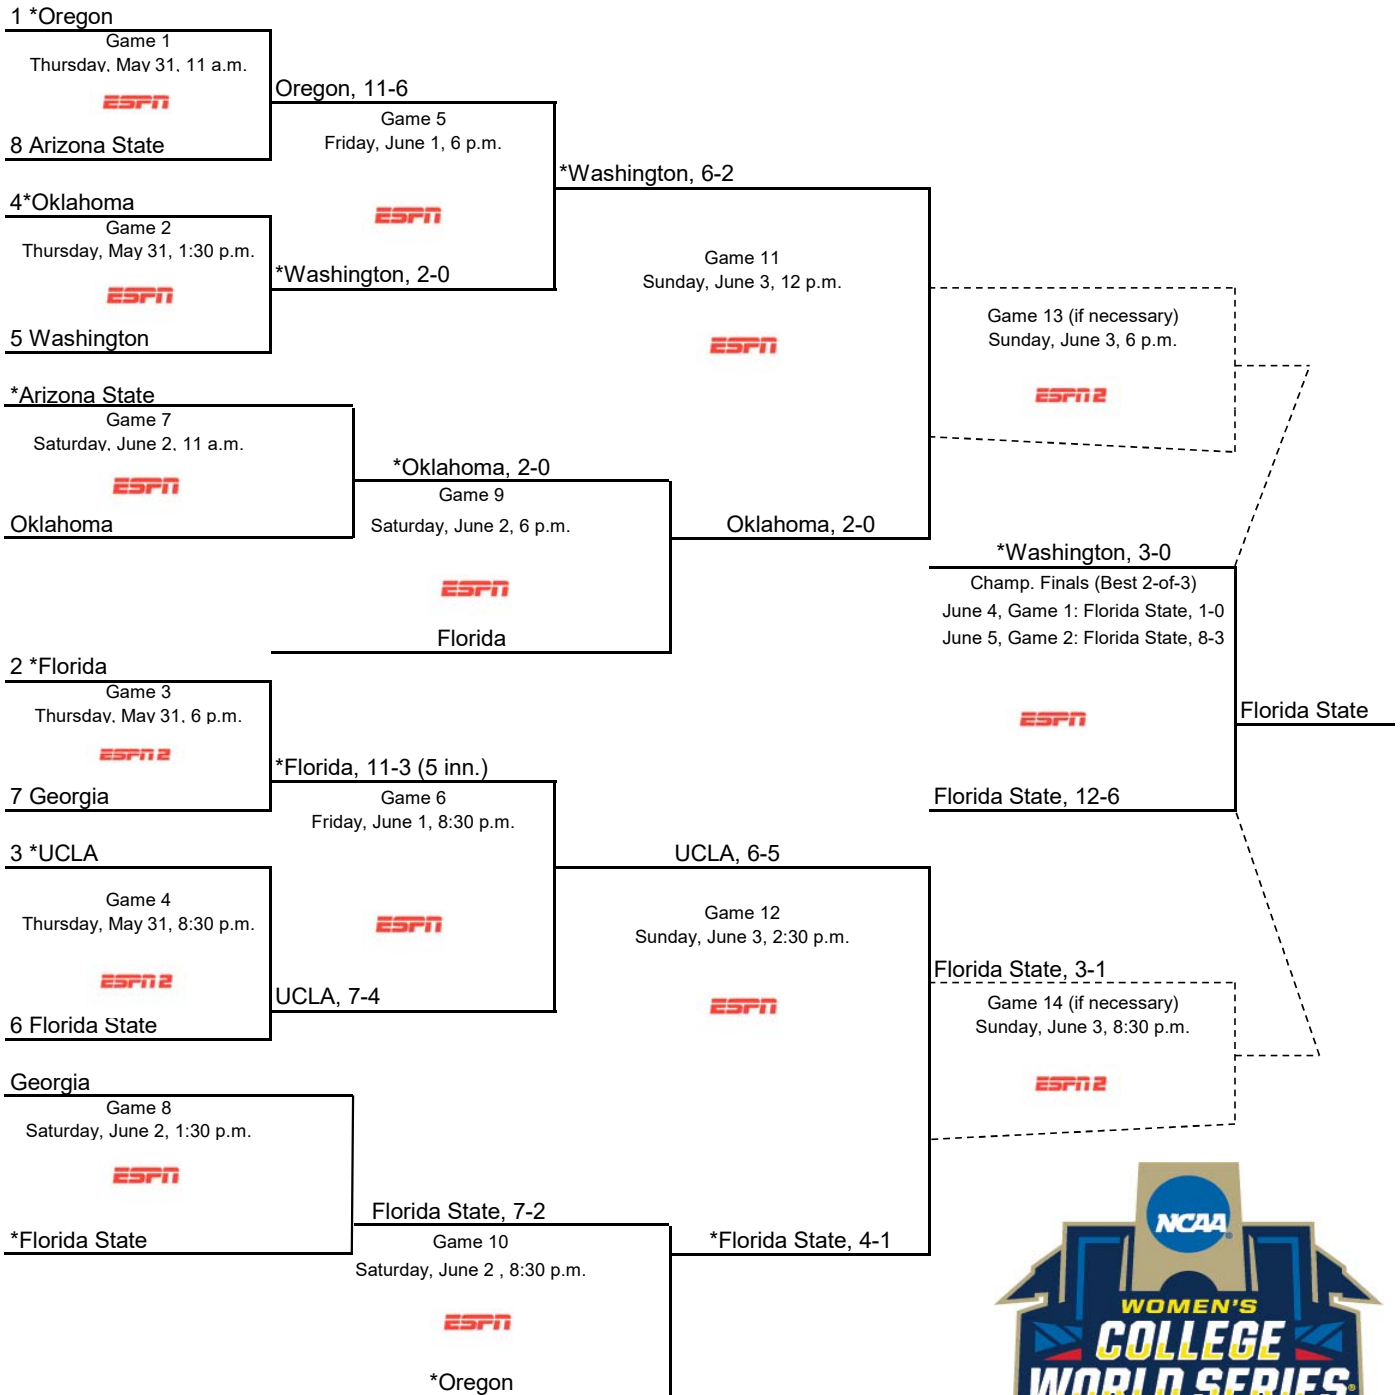

2016 NCAA Women's College World Series

* Denotes home team

2017 NCAA Women's College World Series

2018 NCAA Women's College World Series

*Home
ALL TIMES LISTED ARE LOCAL (CENTRAL TIME)
*Denotes home team
All broadcasts also available on WatchESPN
All game played at ASA Hall of Fame Stadium in Oklahoma City, Oklahoma.