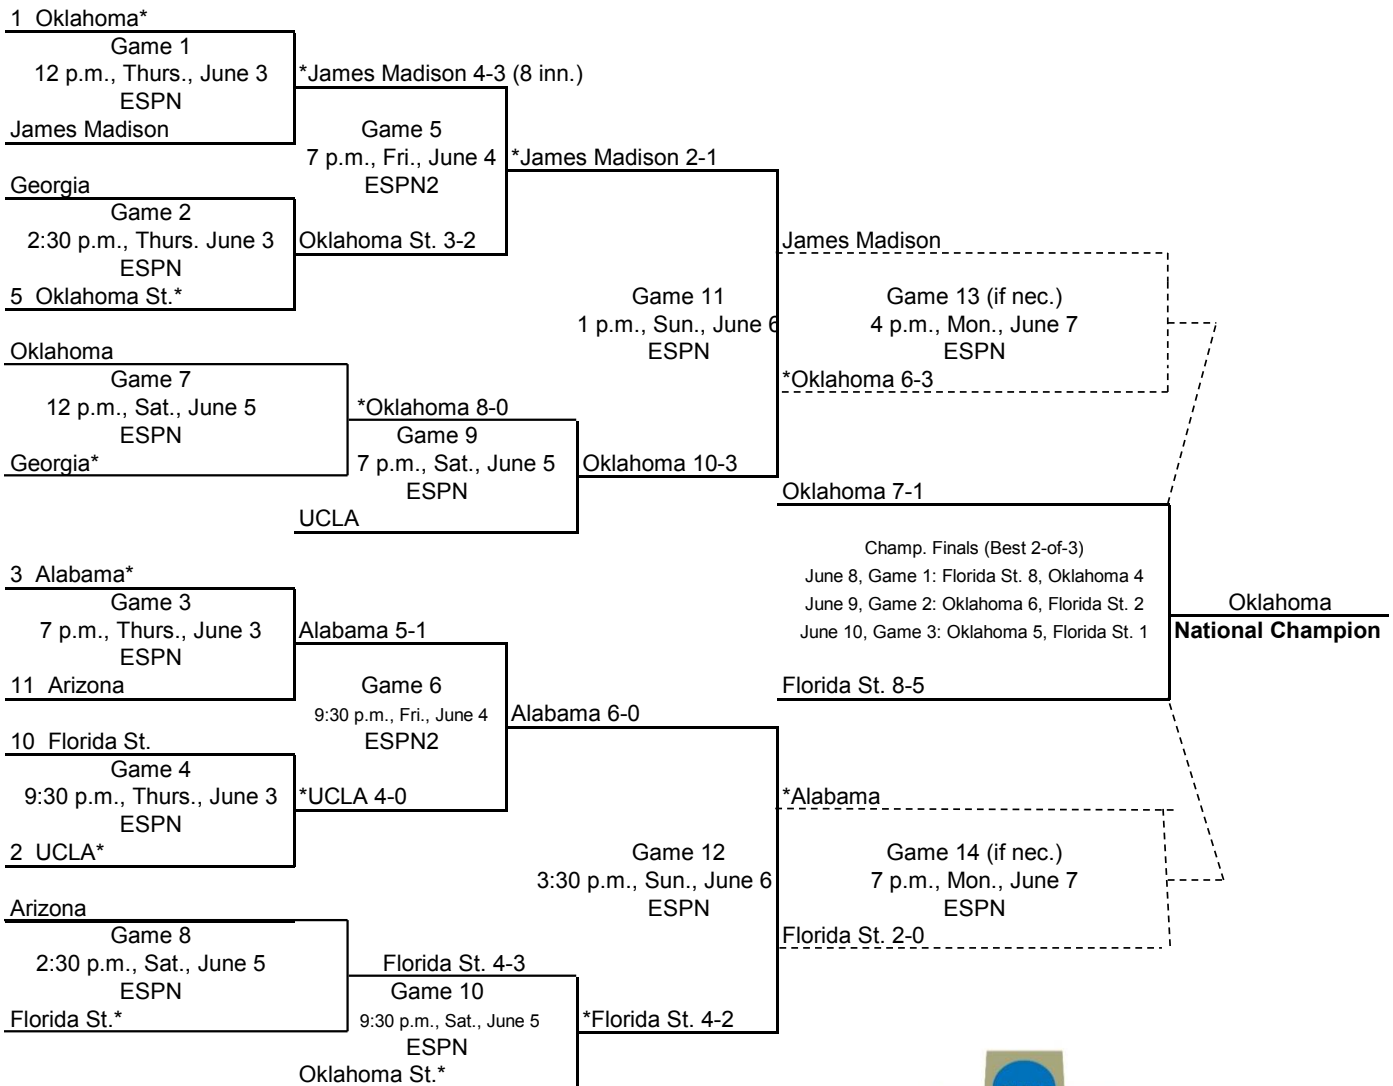

2021 NCAA Women's College World Series

USA Softball Hall of Fame Stadium - OG&E Energy Field | Oklahoma City

June 3 - 10

All times Eastern and subject to change. *Home Team

Bracket Notes:

1. If the winner of Game 9 defeats the winner of Game 5, then Game 13 is necessary.
2. If the winner of Game 10 defeats the winner of Game 6, then Game 14 is necessary.
3. If only 1 if necessary game is needed, it will be played at 7 p.m. on Sunday.