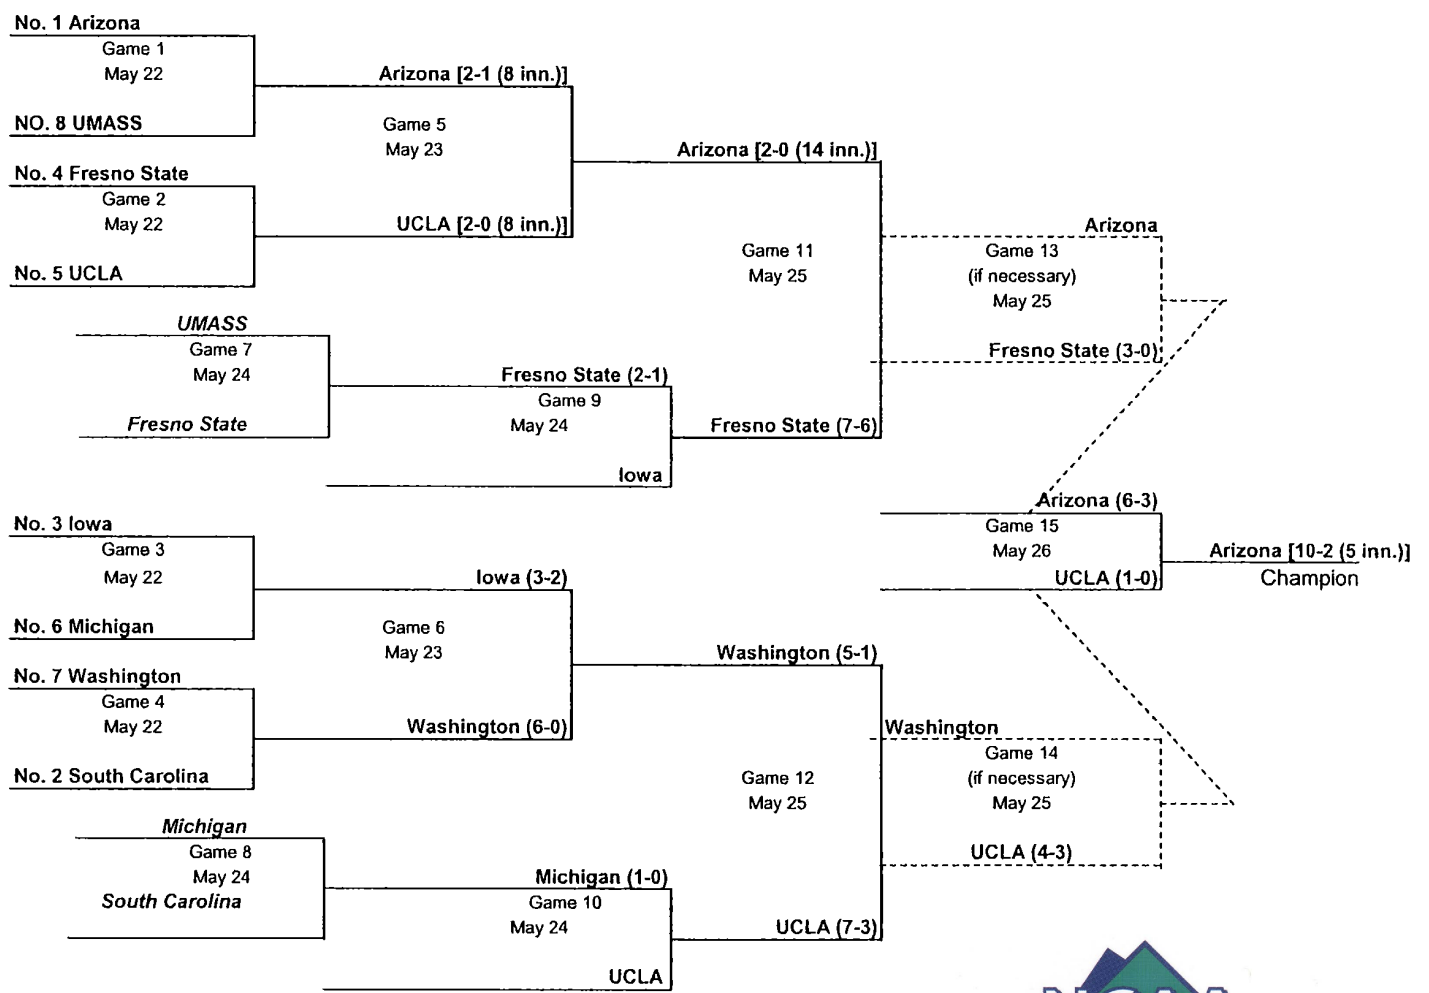

Game 10
May 28

Fresno State

1995 National Collegiate Division I Women's

SOFTBALL CHAMPIONSHIP

1996 National Collegiate Division I Women's

SOFTBALL CHAMPIONSHIP

Columbus, GA

1997 National Collegiate Division I Women's
SOFTBALL
CHAMPIONSHIP