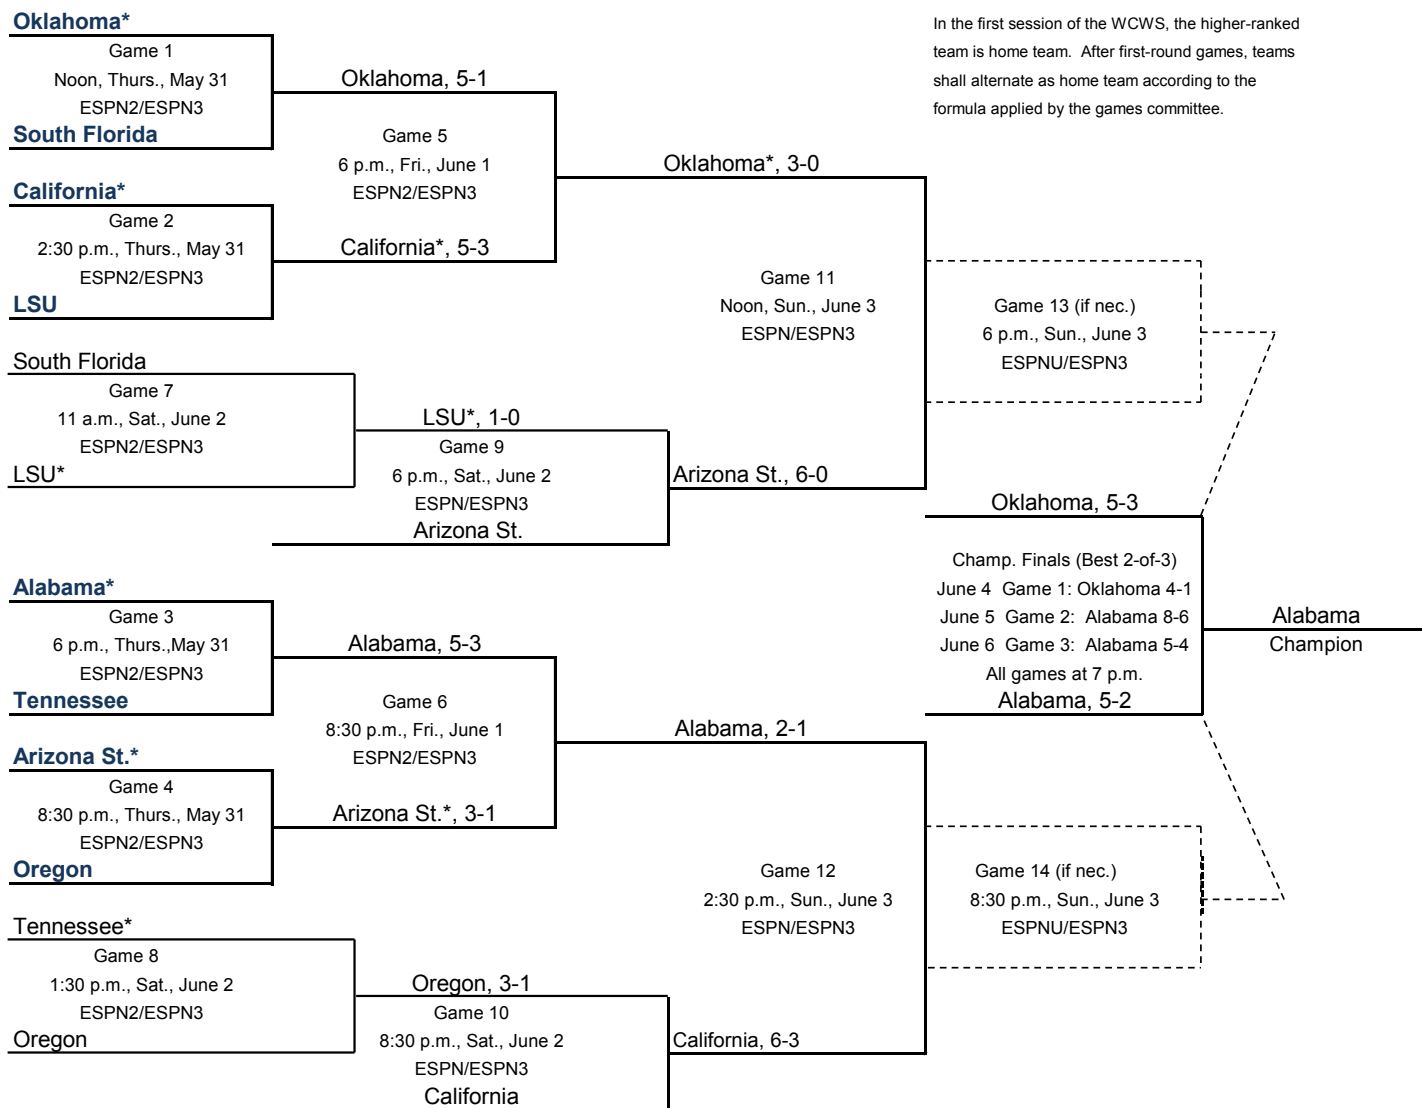

2012 NCAA Women's College World Series

In the first session of the WCWS, the higher-ranked team is home team. After first-round games, teams shall alternate as home team according to the formula applied by the games committee.

ALL TIMES LISTED ARE LOCAL (CENTRAL TIME)

* Denotes home team

All games played at ASA Hall of Fame Stadium in Oklahoma City, Oklahoma.

Bracket Notes:

1. If the winner of Game 9 defeats the winner of Game 5, then Game 13 is necessary.
2. If the winner of Game 10 defeats the winner of Game 6, then Game 14 is necessary.
3. If only one if necessary game is needed, it will be played at 6 p.m. on Sunday.

*** The NCAA Division I Softball Committee reserves the right to revise the schedule (i.e., game times) in the event weather conditions and/or media/television commitments require such adjustments.