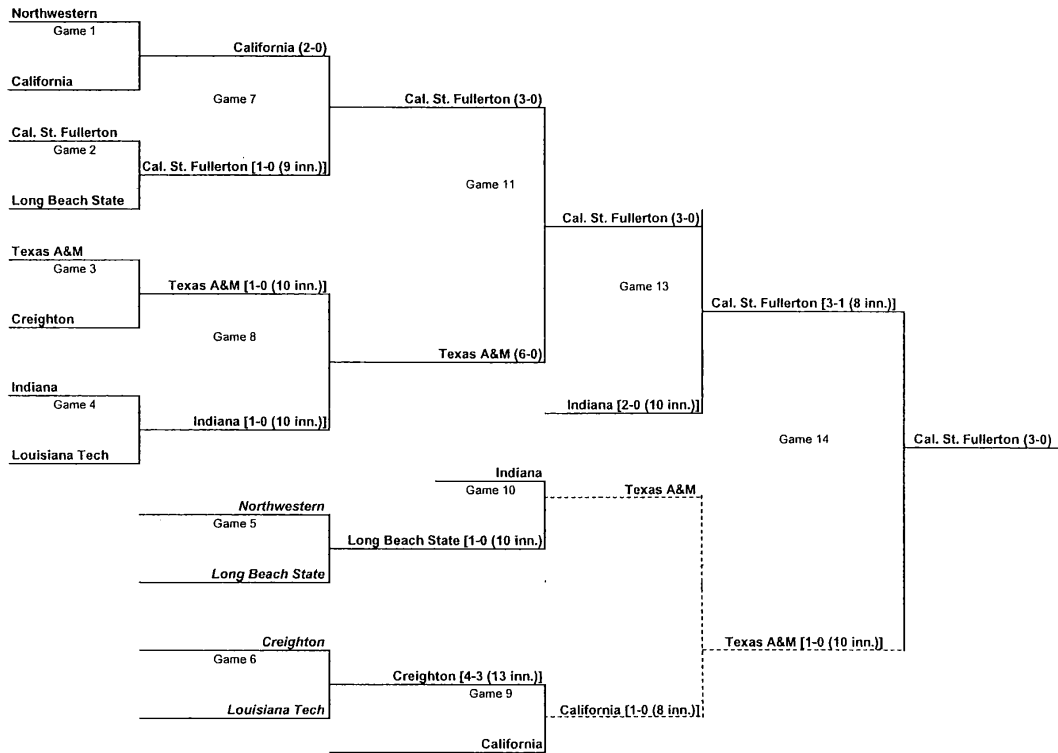

1986 National Collegiate Division I Women's

SOFTBALL CHAMPIONSHIP