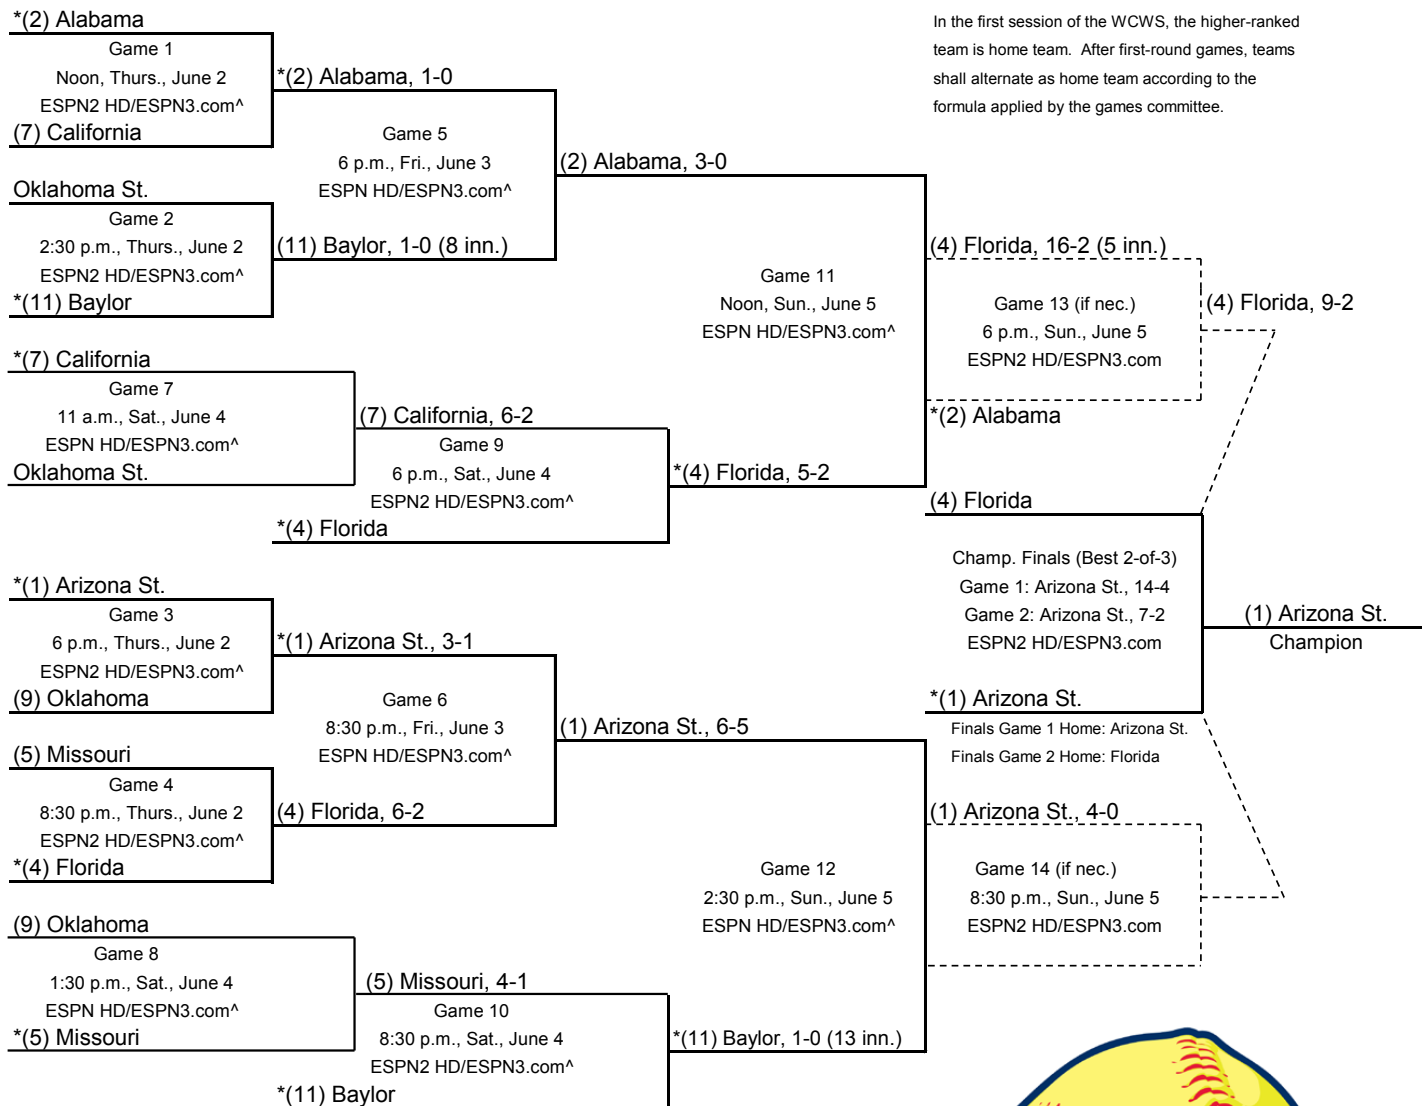

2011 NCAA Women's College World Series

In the first session of the WCWS, the higher-ranked team is home team. After first-round games, teams shall alternate as home team according to the formula applied by the games committee.

ALL TIMES LISTED ARE LOCAL (CENTRAL TIME)

* Denotes home team

^ Denotes broadcast available on ESPN Mobile

All games played at ASA Hall of Fame Stadium in Oklahoma City, Oklahoma.

Bracket Notes:

1. If the winner of Game 9 defeats the winner of Game 5, then Game 13 is necessary.
2. If the winner of Game 10 defeats the winner of Game 6, then Game 14 is necessary.
3. If only one if necessary game is needed, it will be played at 6 p.m. on Sunday.

*** The NCAA Division I Softball Committee reserves the right to revise the schedule (i.e., game times) in the event weather conditions and/or media/television commitments require such adjustments.

Visit NCAA.com/broadcast and click on the NCAA TV and NCAA.com Broadcast Schedule link for the most current air dates, game times and networks.