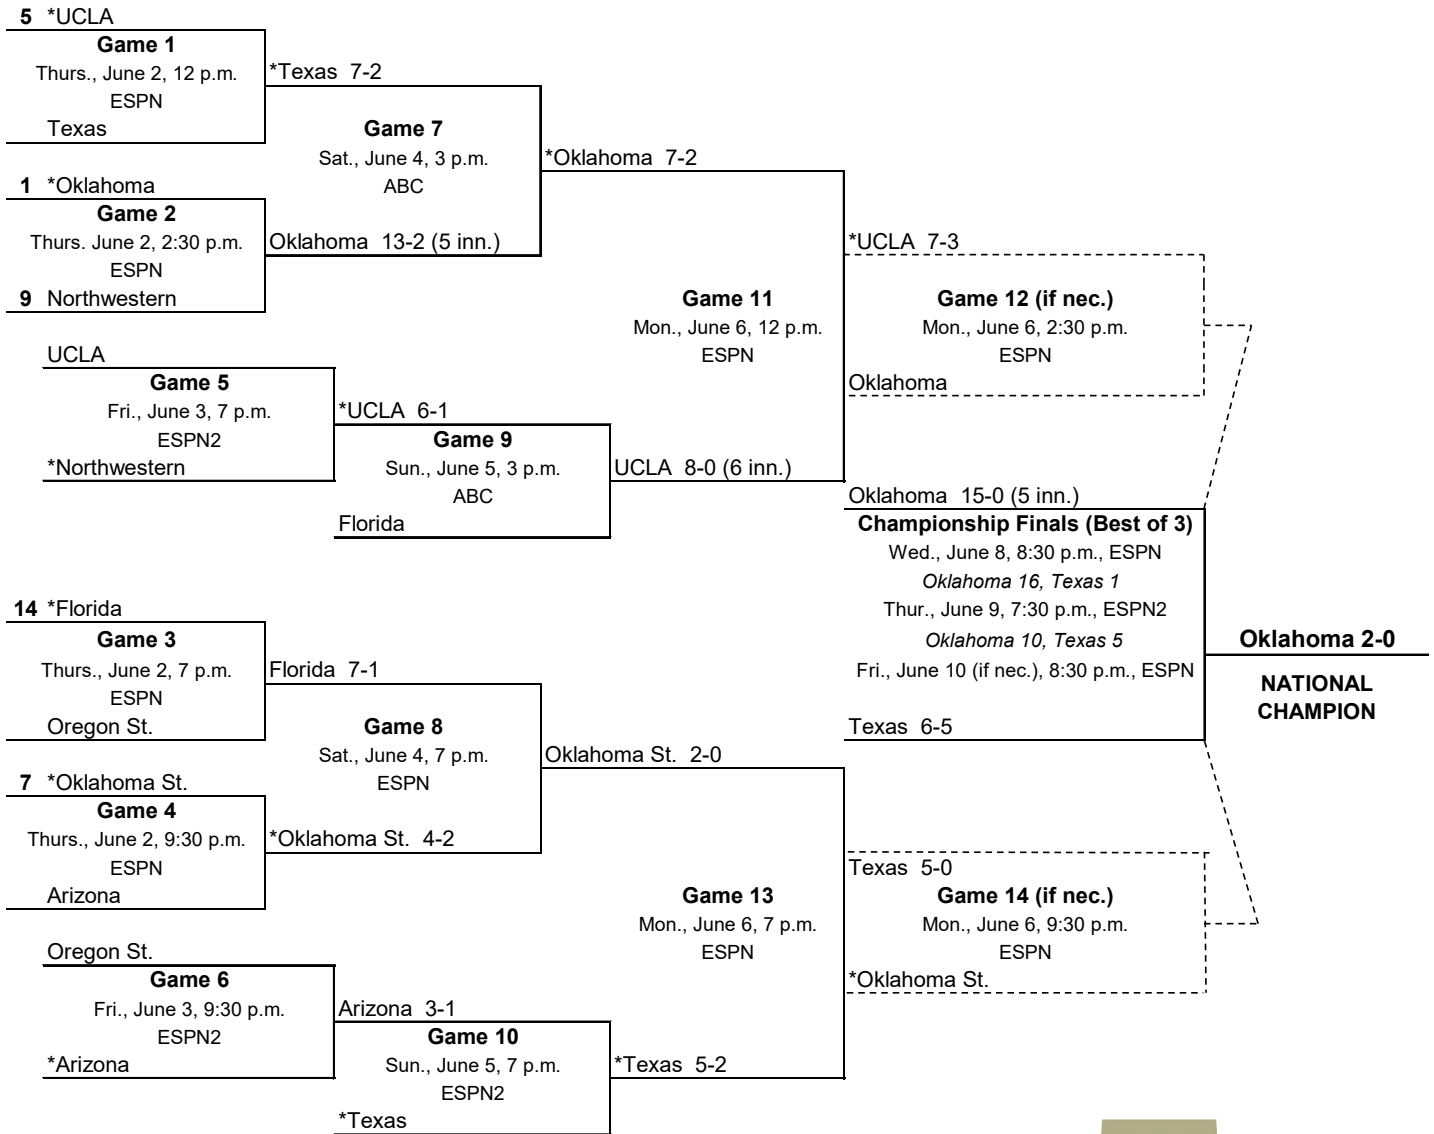

2022 NCAA Women's College World Series

OGE Energy Field at the USA Softball Hall of Fame Complex | Oklahoma City

June 2 - 9/10

All times Eastern and subject to change. *Home Team

Bracket Notes:

1. If the winner of Game 9 defeats the winner of Game 7, then Game 12 is necessary.
2. If the winner of Game 10 defeats the winner of Game 8, then Game 14 is necessary.