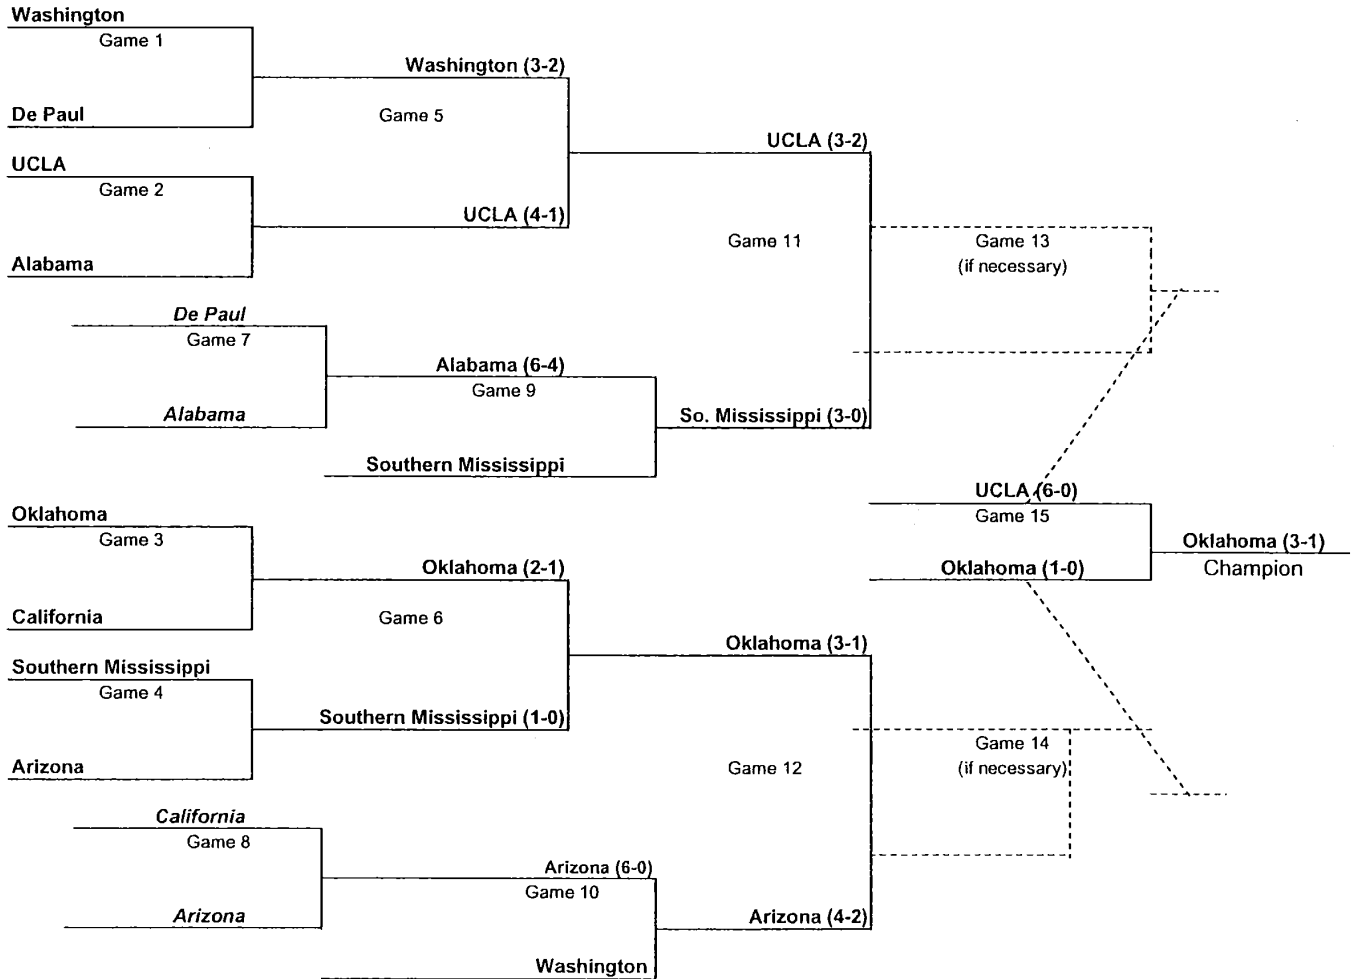

2000 National Collegiate Division I Women's
SOFTBALL
CHAMPIONSHIP