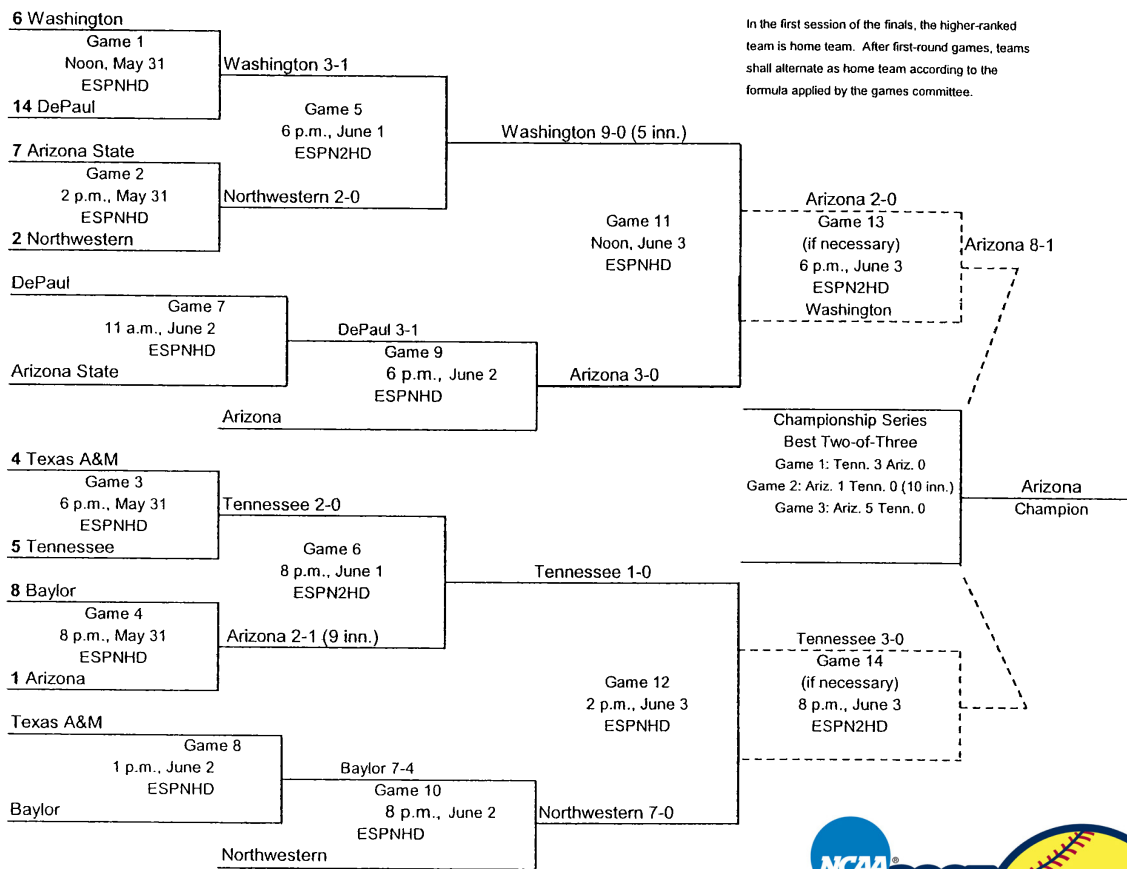

2007 NCAA
**Women's College
World Series**

In the first session of the finals, the higher-ranked team is home team. After first-round games, teams shall alternate as home team according to the formula applied by the games committee.

Finals played at Hall of Fame Stadium, Oklahoma City, Oklahoma.

Bracket note:

1. If the winner of Game 9 defeats the winner of Game 5, then Game 13 is necessary.
2. If the winner of Game 10 defeats the winner of Game 6, then Game 14 is necessary.
3. If only one if necessary game is needed, it will be played at 6 p.m.

ALL TIMES ARE LOCAL (CENTRAL) TIME

CONSULT WWW.NCAASPORTS.COM/BROADCAST UNDER 'TV SCHEDULE' FOR ESPN & ESPN2HD LISTINGS AND GAME TIMES