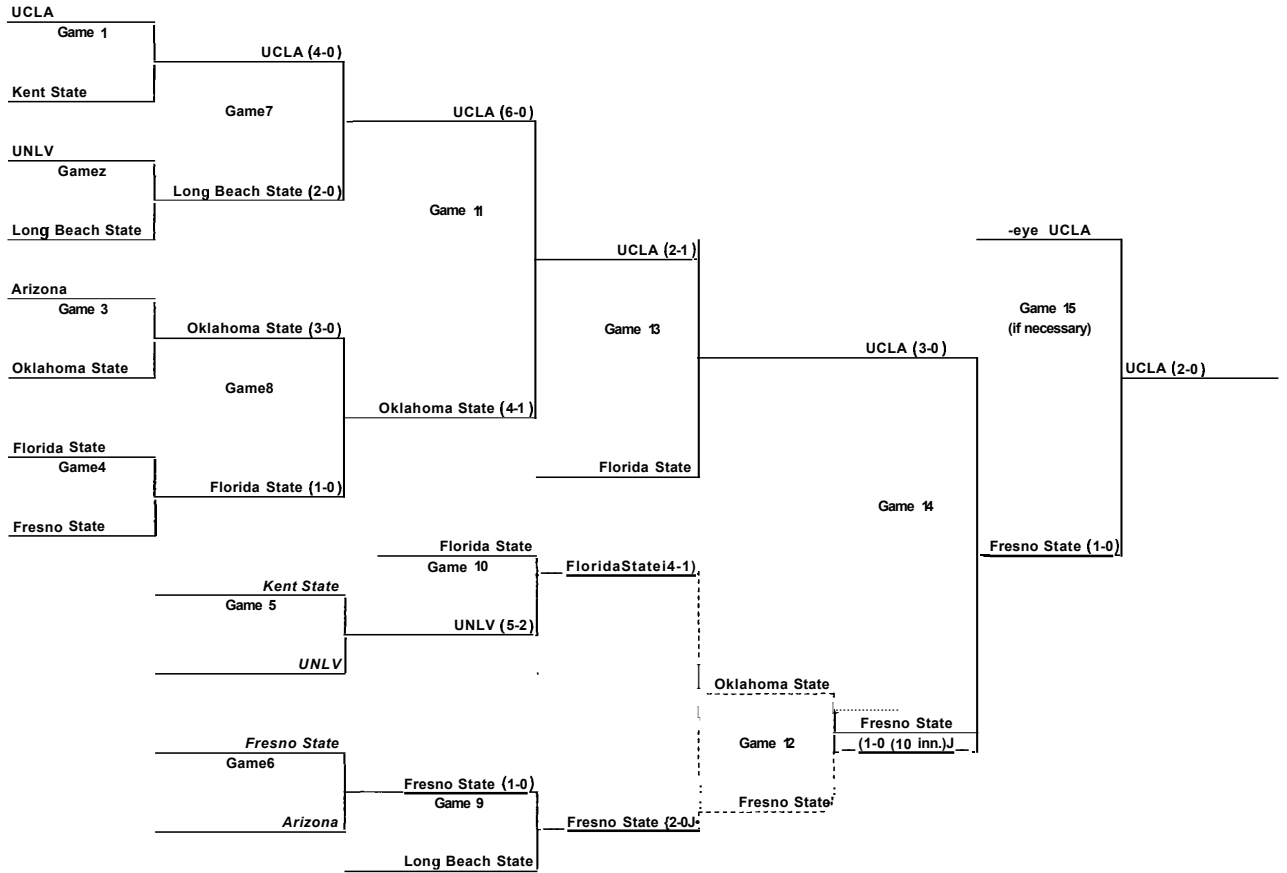

SOFTBALL CHAMPIONSHIP