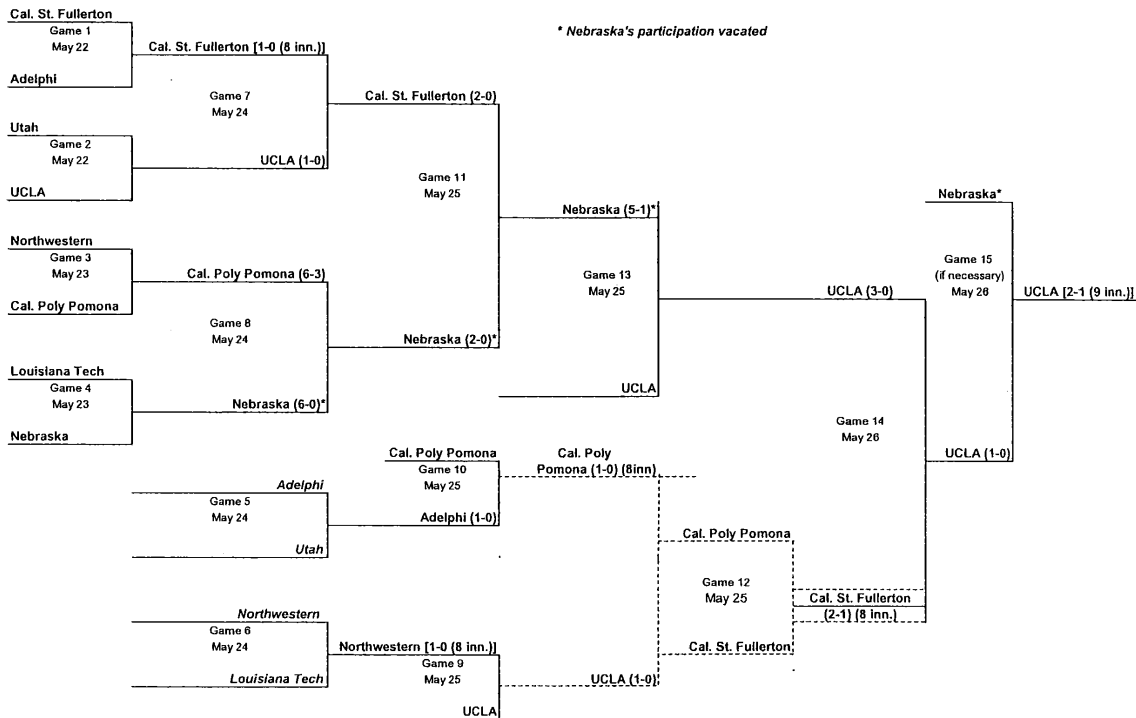

SOFTBALL CHAMPIONSHIP