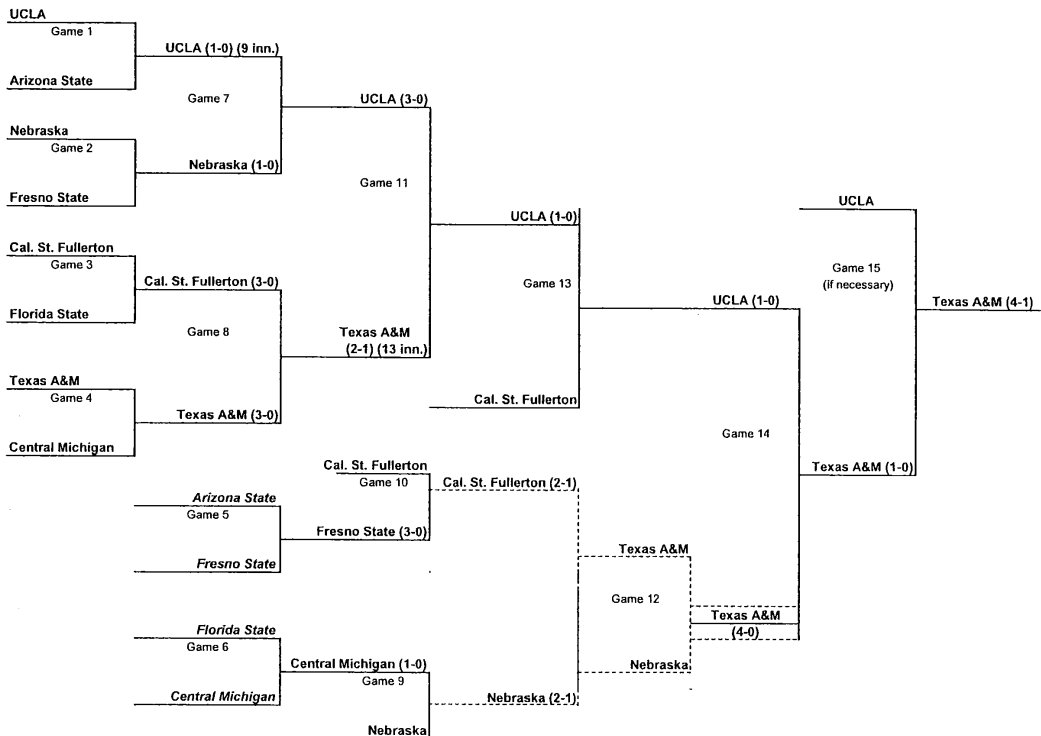

SOFTBALL CHAMPIONSHIP