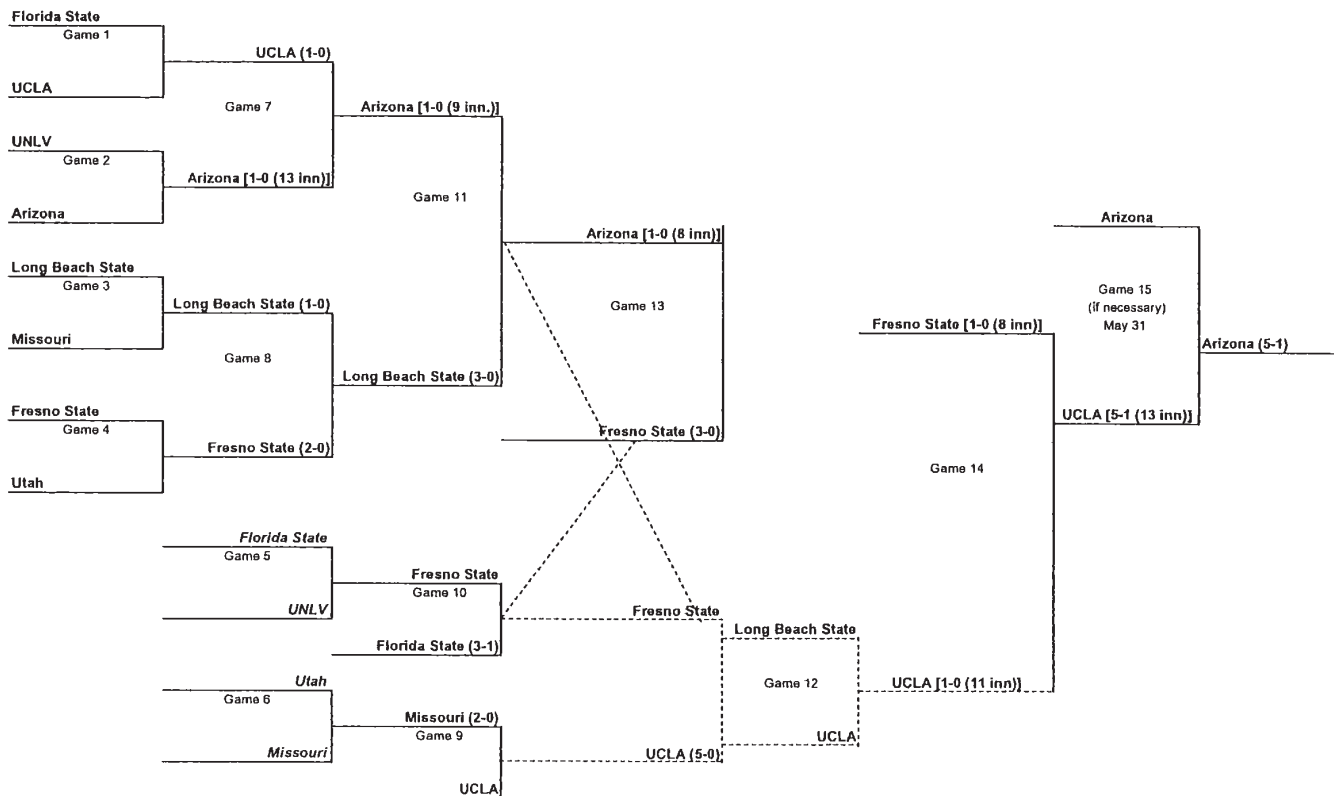

1991 National Collegiate Division I Women's

SOFTBALL CHAMPIONSHIP