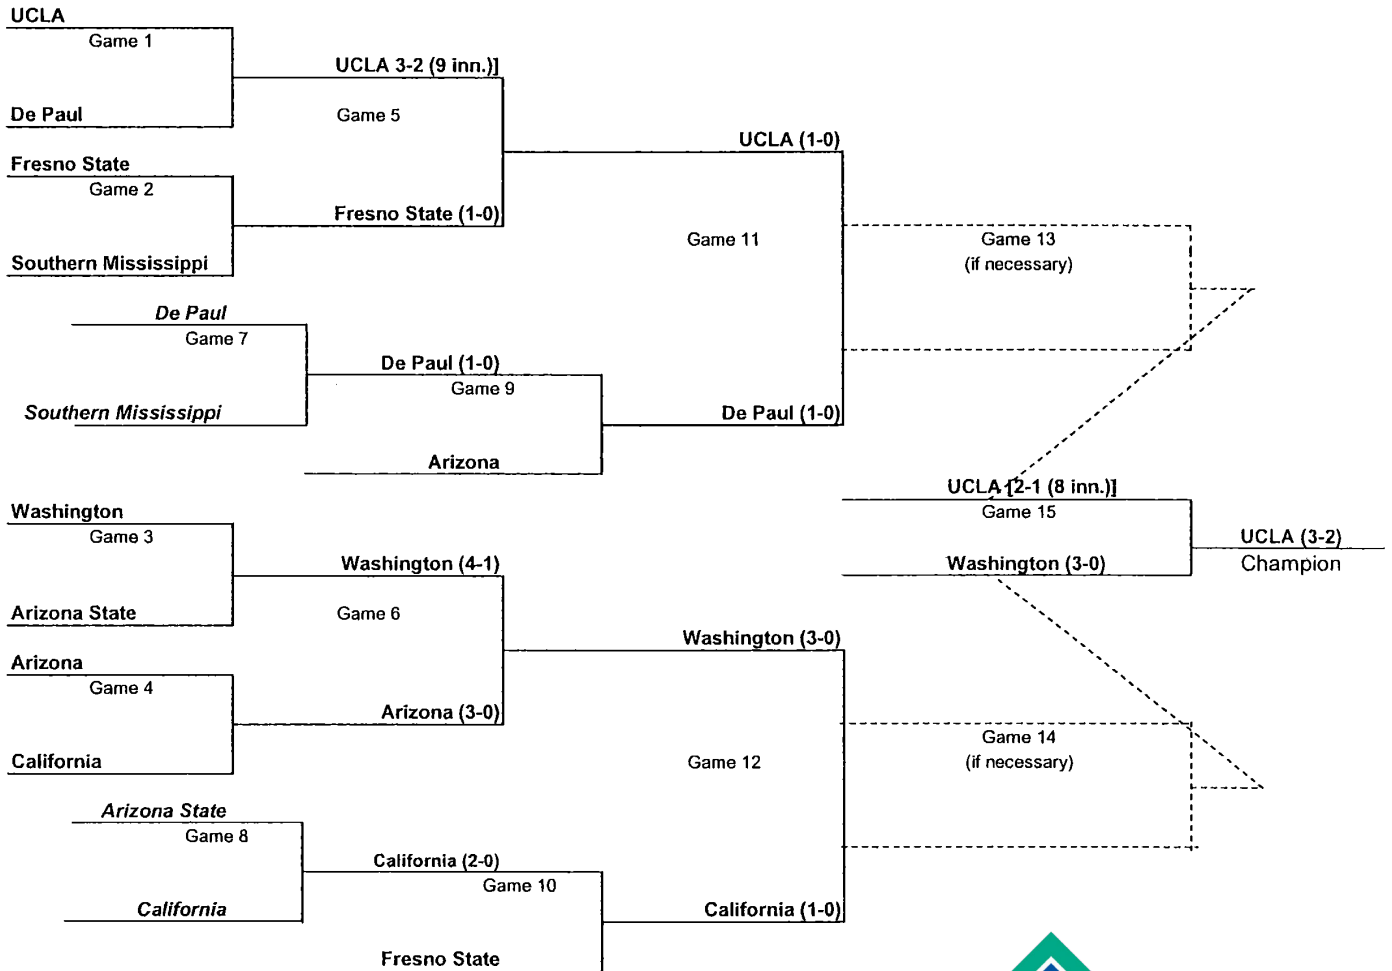

1999 National Collegiate Division I Women's

SOFTBALL CHAMPIONSHIP