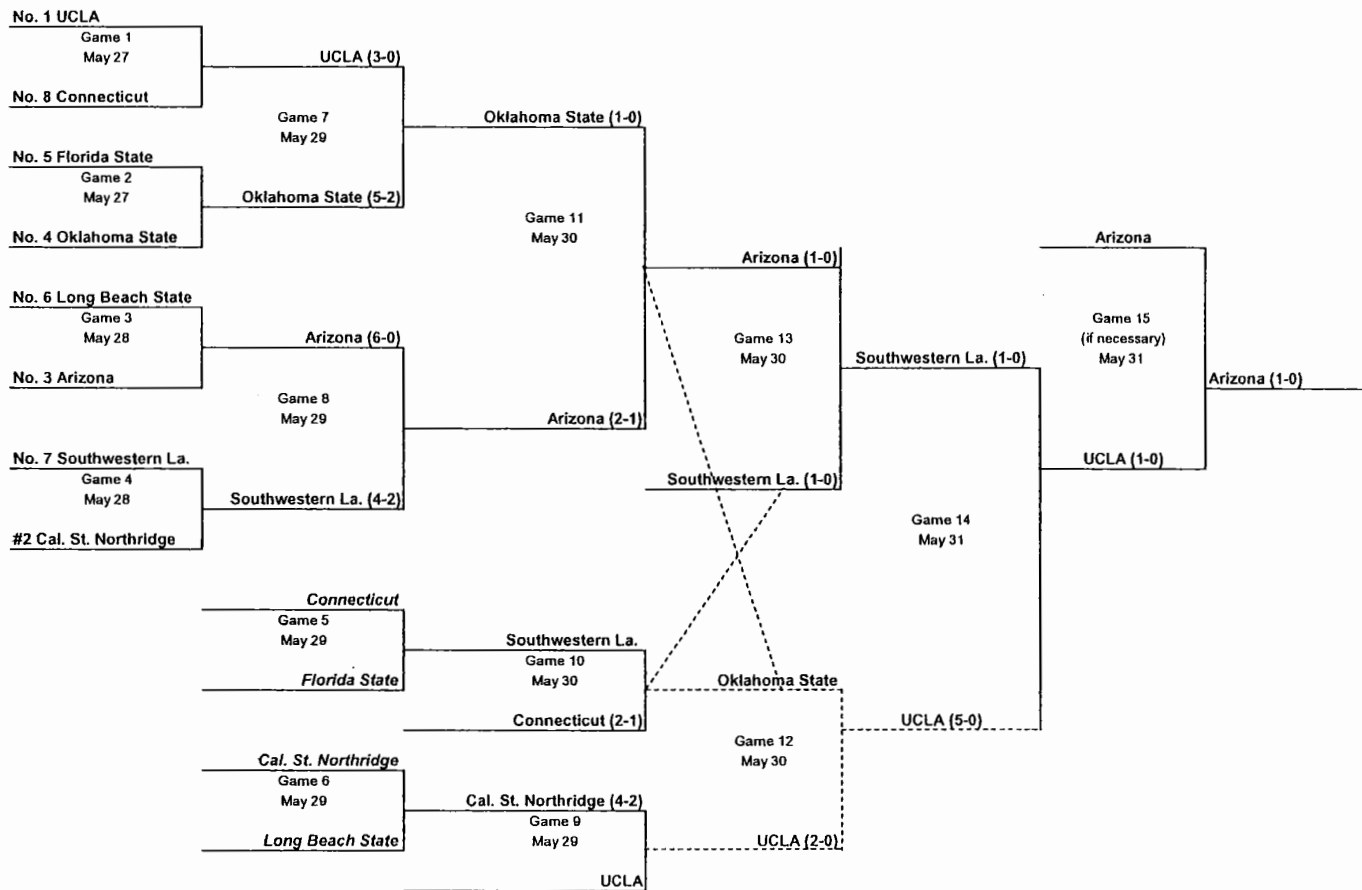

1993 National Collegiate Division I Women's
SOFTBALL
CHAMPIONSHIP