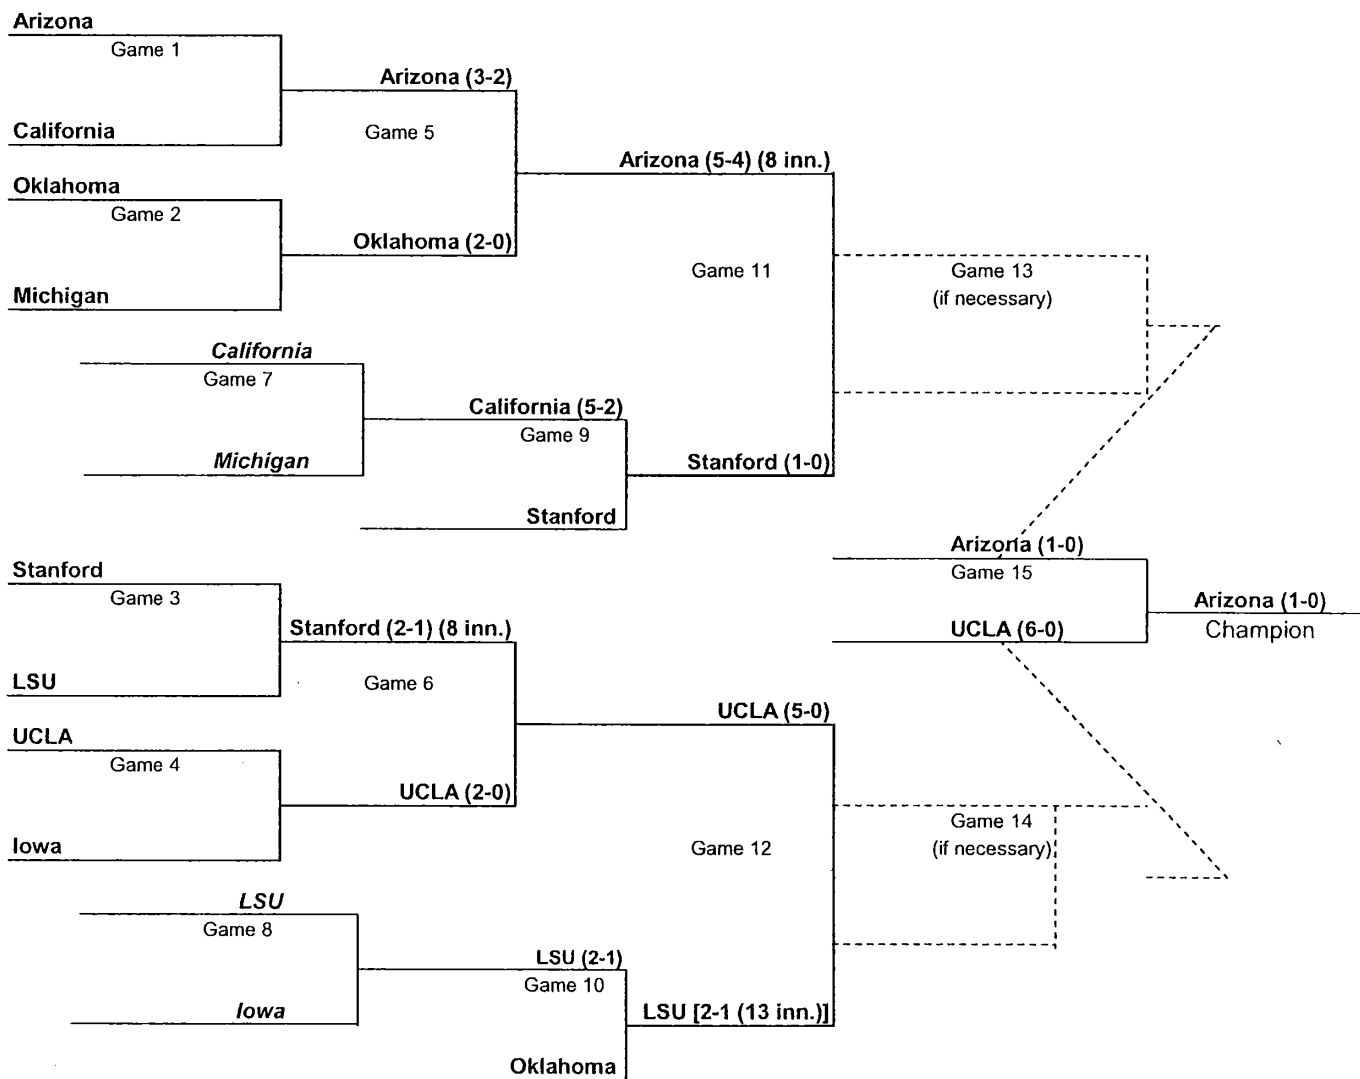

2001 National Collegiate Division I Women's

SOFTBALL CHAMPIONSHIP