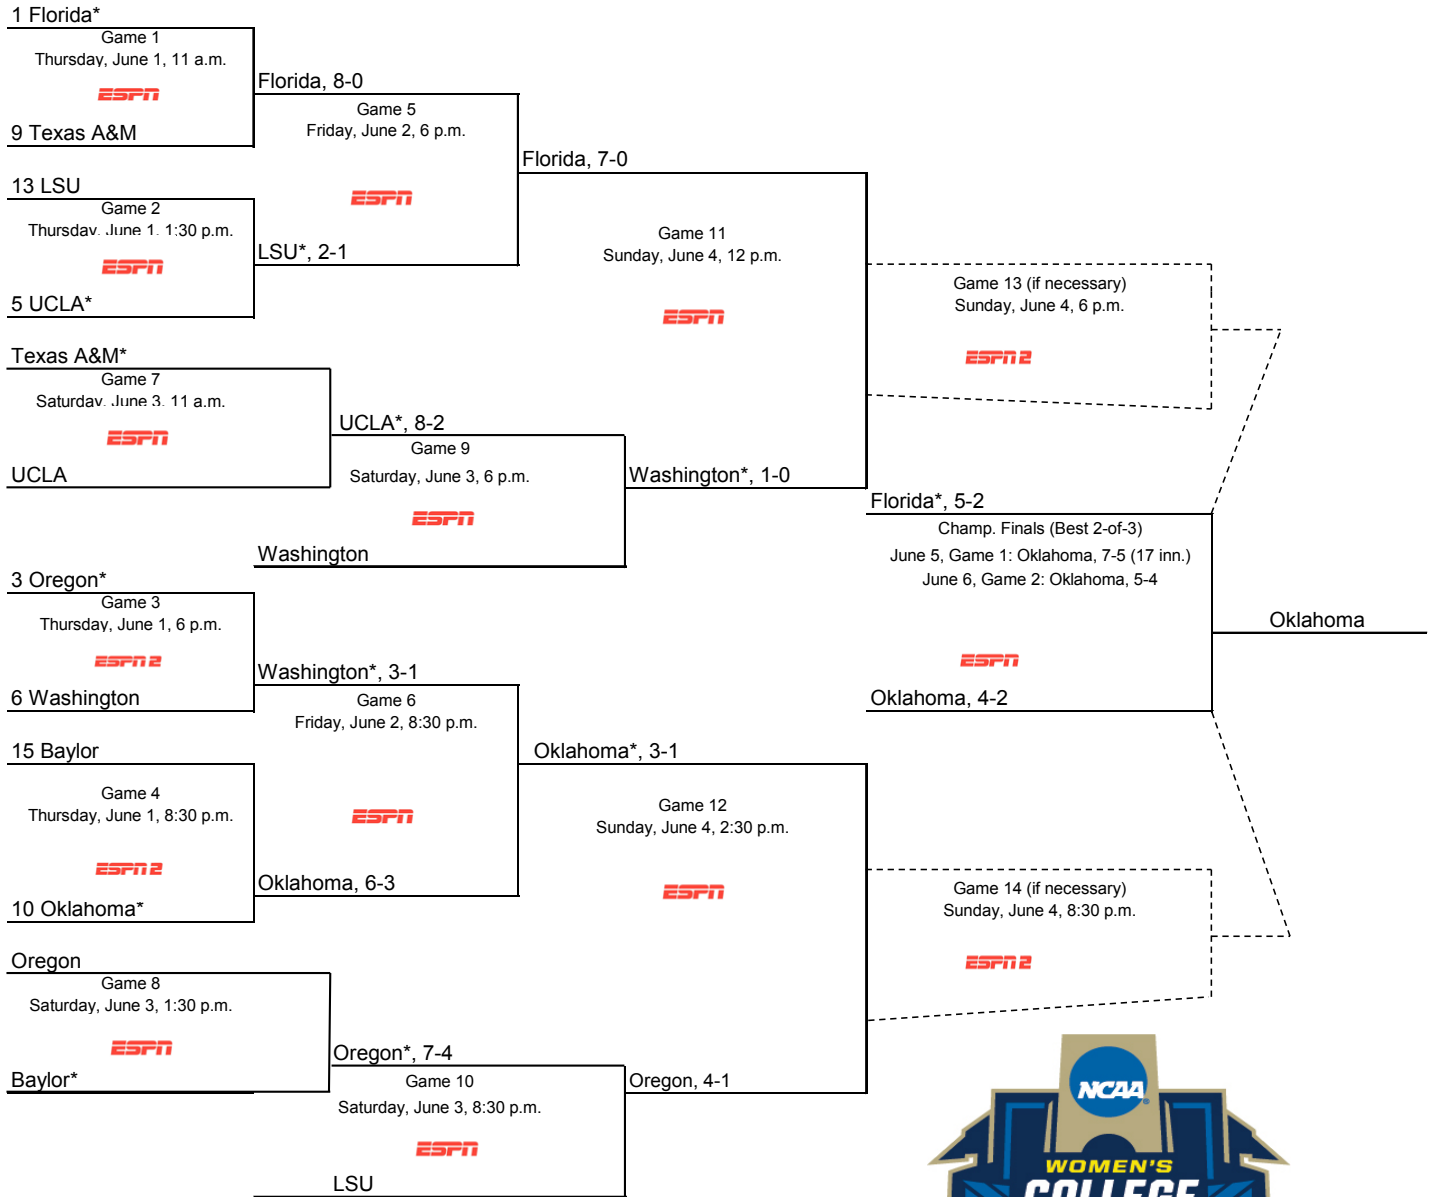

2016 NCAA Women's College World Series

* Denotes home team

2017 NCAA Women's College World Series

2018 NCAA Women's College World Series

*Home
ALL TIMES LISTED ARE LOCAL (CENTRAL TIME)
*Denotes home team
All broadcasts also available on WatchESPN
All game played at ASA Hall of Fame Stadium in Oklahoma City, Oklahoma.