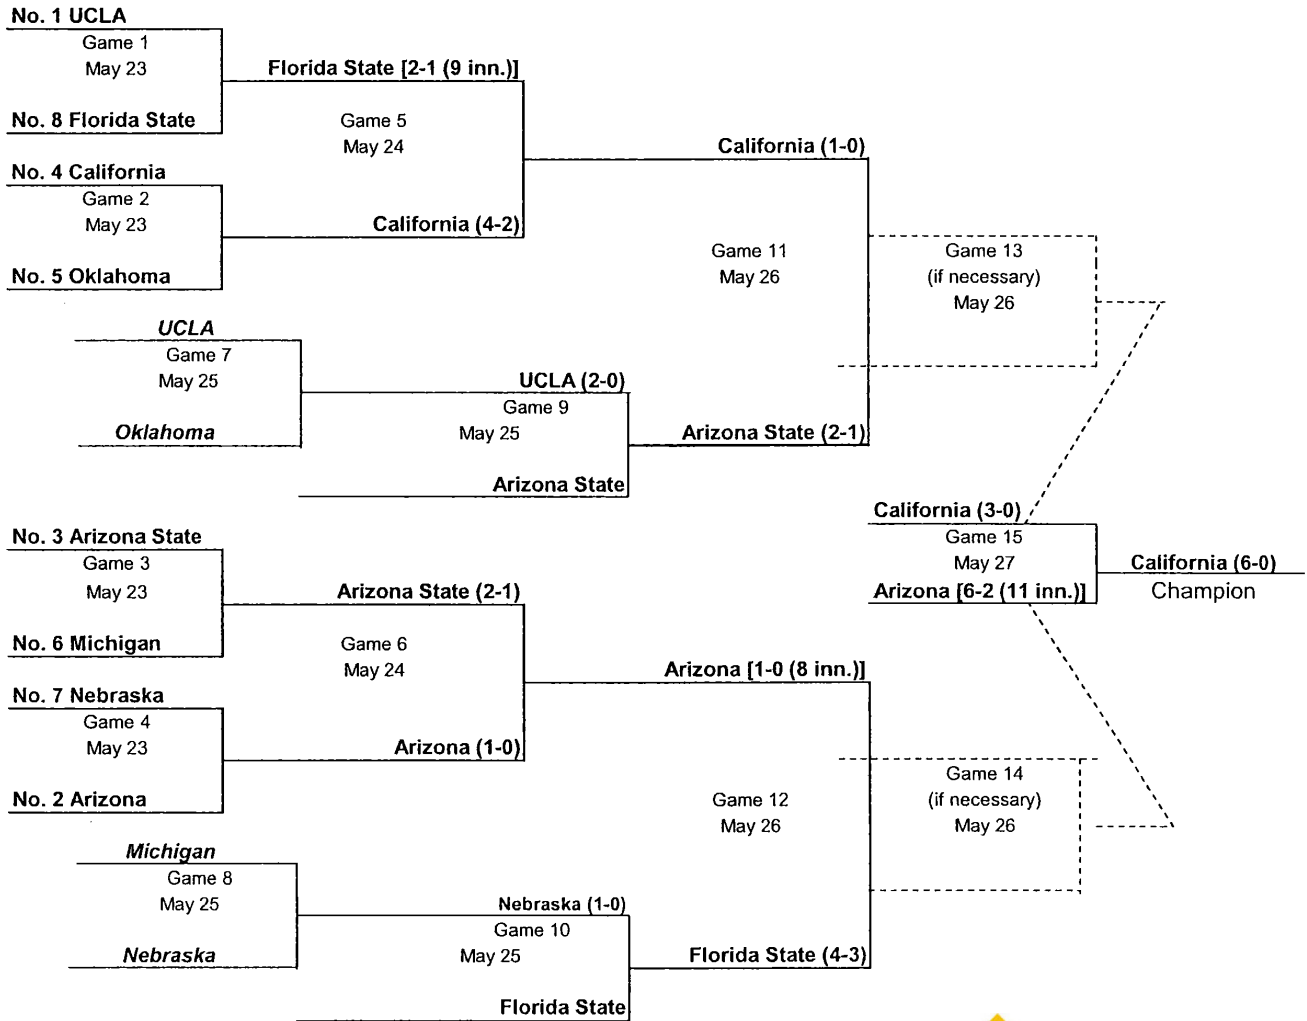

2002 National Collegiate Division I Women's

SOFTBALL CHAMPIONSHIP