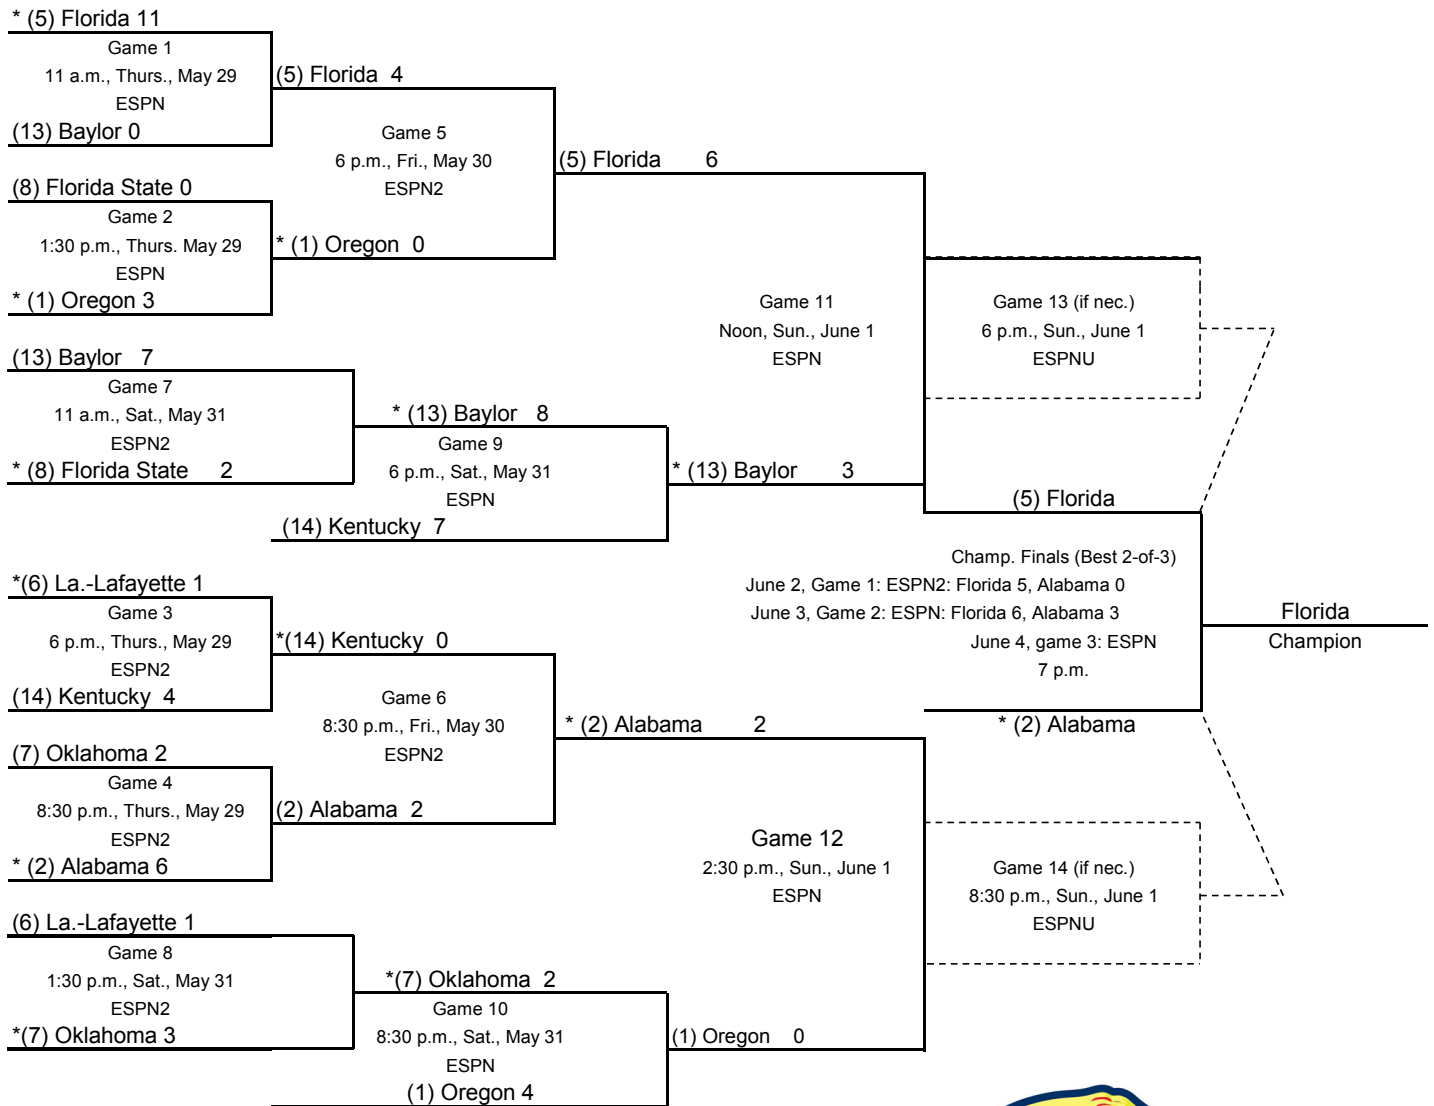

2014 NCAA Women's College World Series