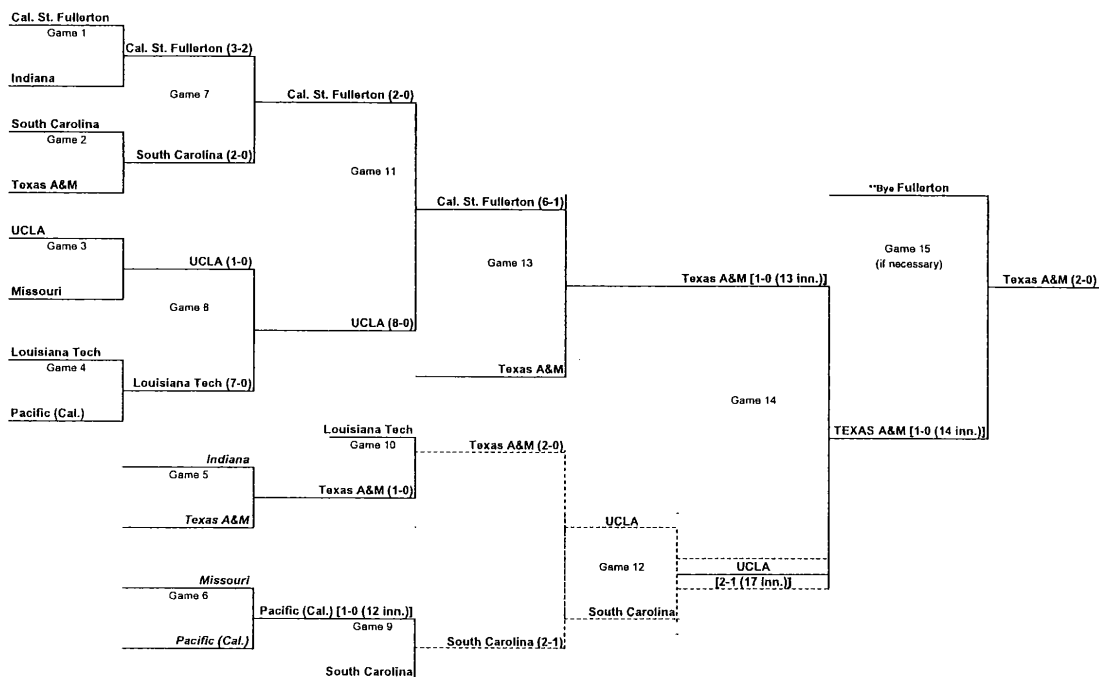

SOFTBALL CHAMPIONSHIP