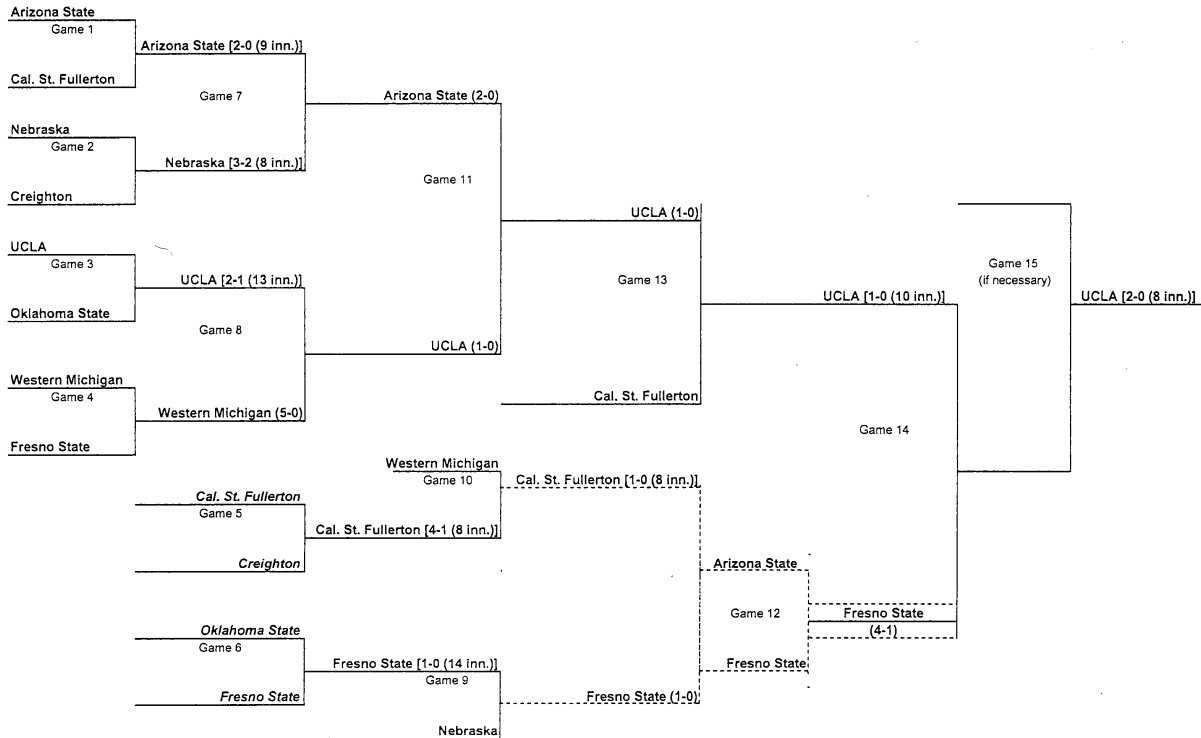

BRACKETS

1982 National Collegiate Division I Women's

SOFTBALL CHAMPIONSHIP