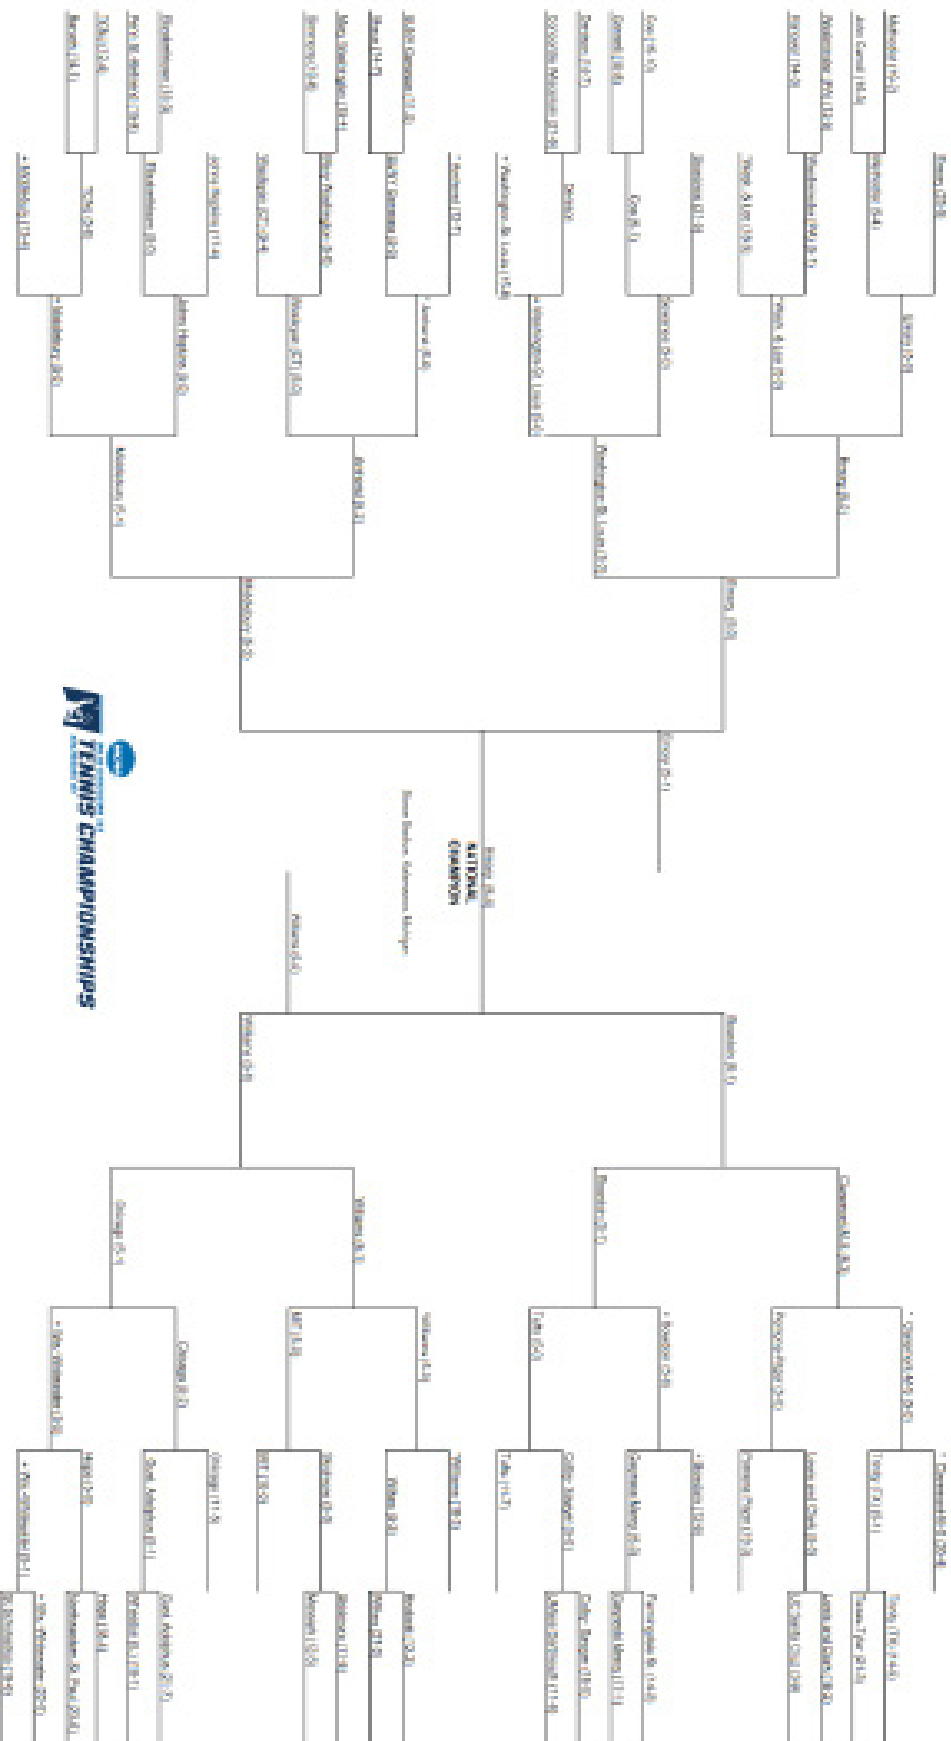

2016 NCAA DIII Women's Tennis Championship

First Round May 19-21   Second Round May 19-21   Third Round May 19-21   Quarterfinals May 22   Semifinals May 24   Championship May 25   Final May 26   Quarterfinals May 27   Semifinals May 28   Third Round May 29-31   Second Round May 30-31   First Round May 31-2017