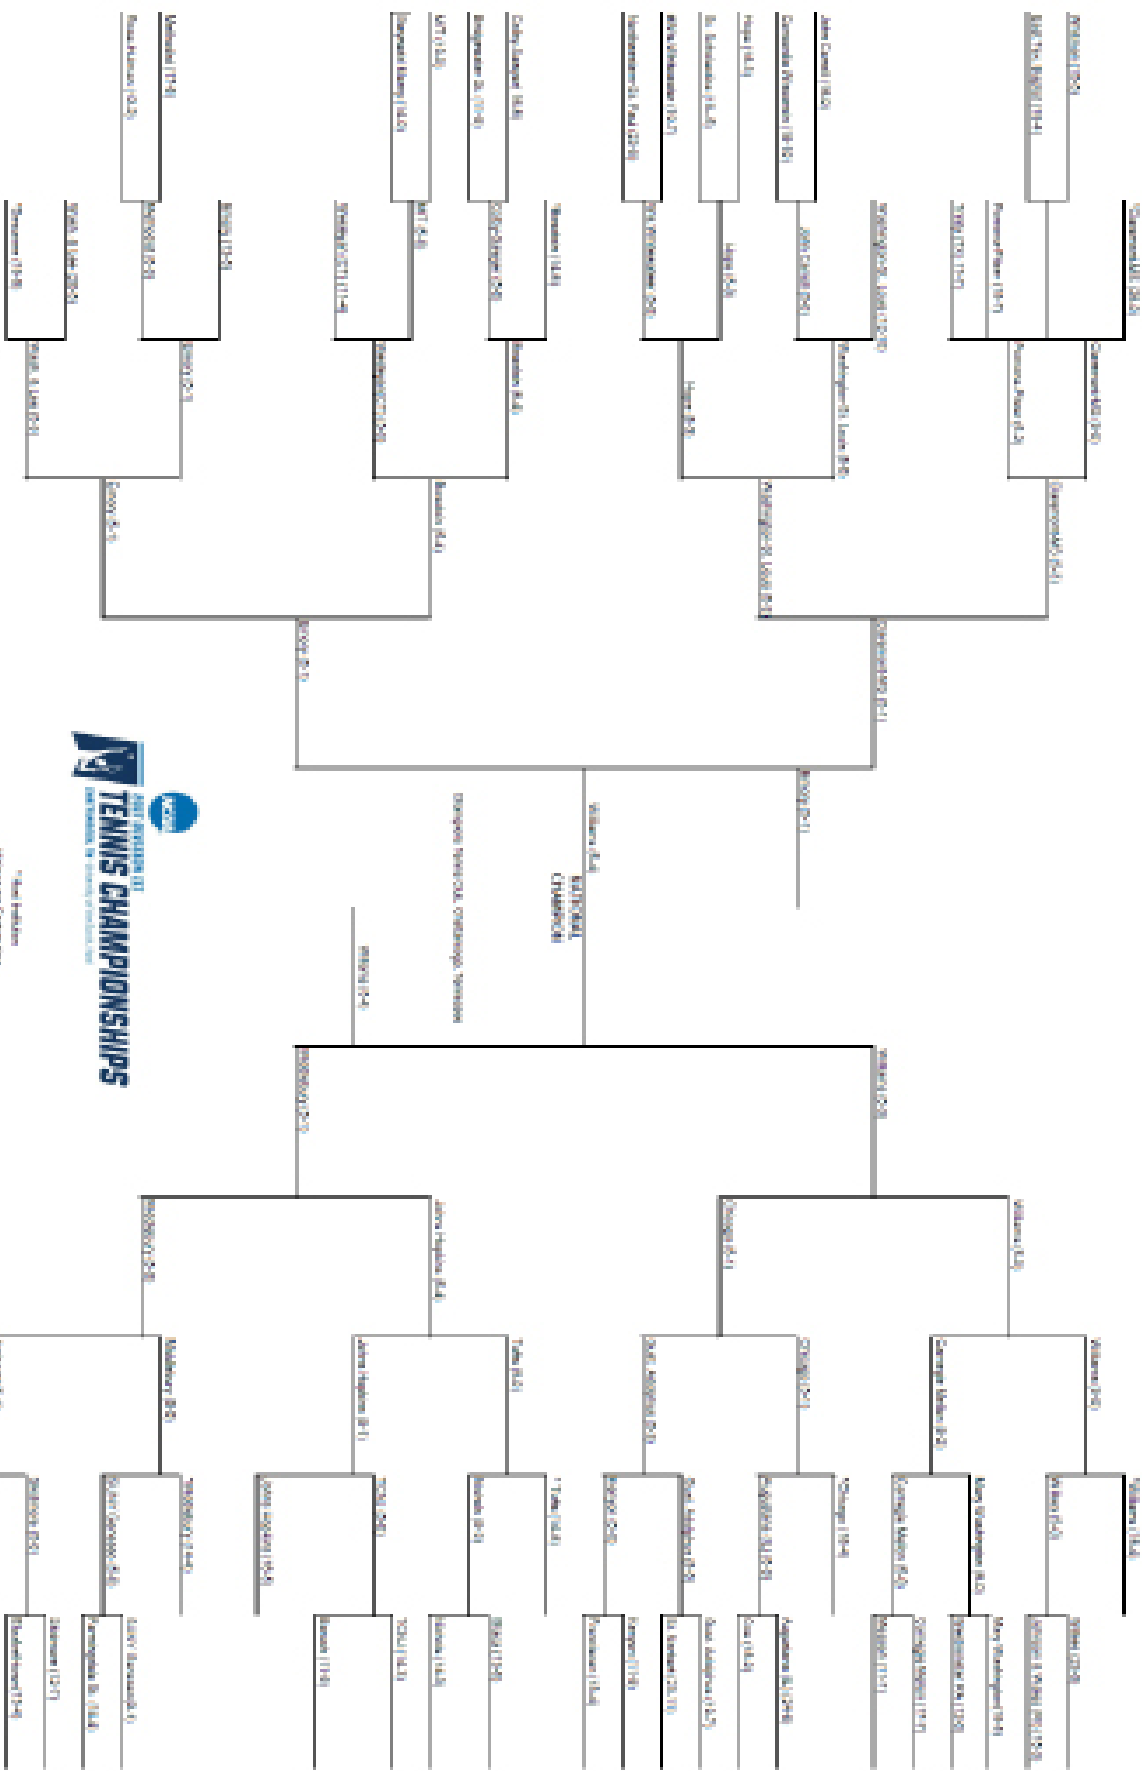

2017 NCAA DIII Women's Tennis Championship

First Round May 11-12	Second Round May 13-14	Third Round May 15-16	Quarterfinals May 22	Semifinals May 23	Championship May 24	Semifinals May 25	Quarterfinals May 22	Third Round May 15-16	Second Round May 13-14	First Round May 11-12

*New location
added in 2017
tournament site change

1. Host location/Championship Site/Entry date if Host location/Championship Site/Entry date
is not in Entry file
Information subject to change