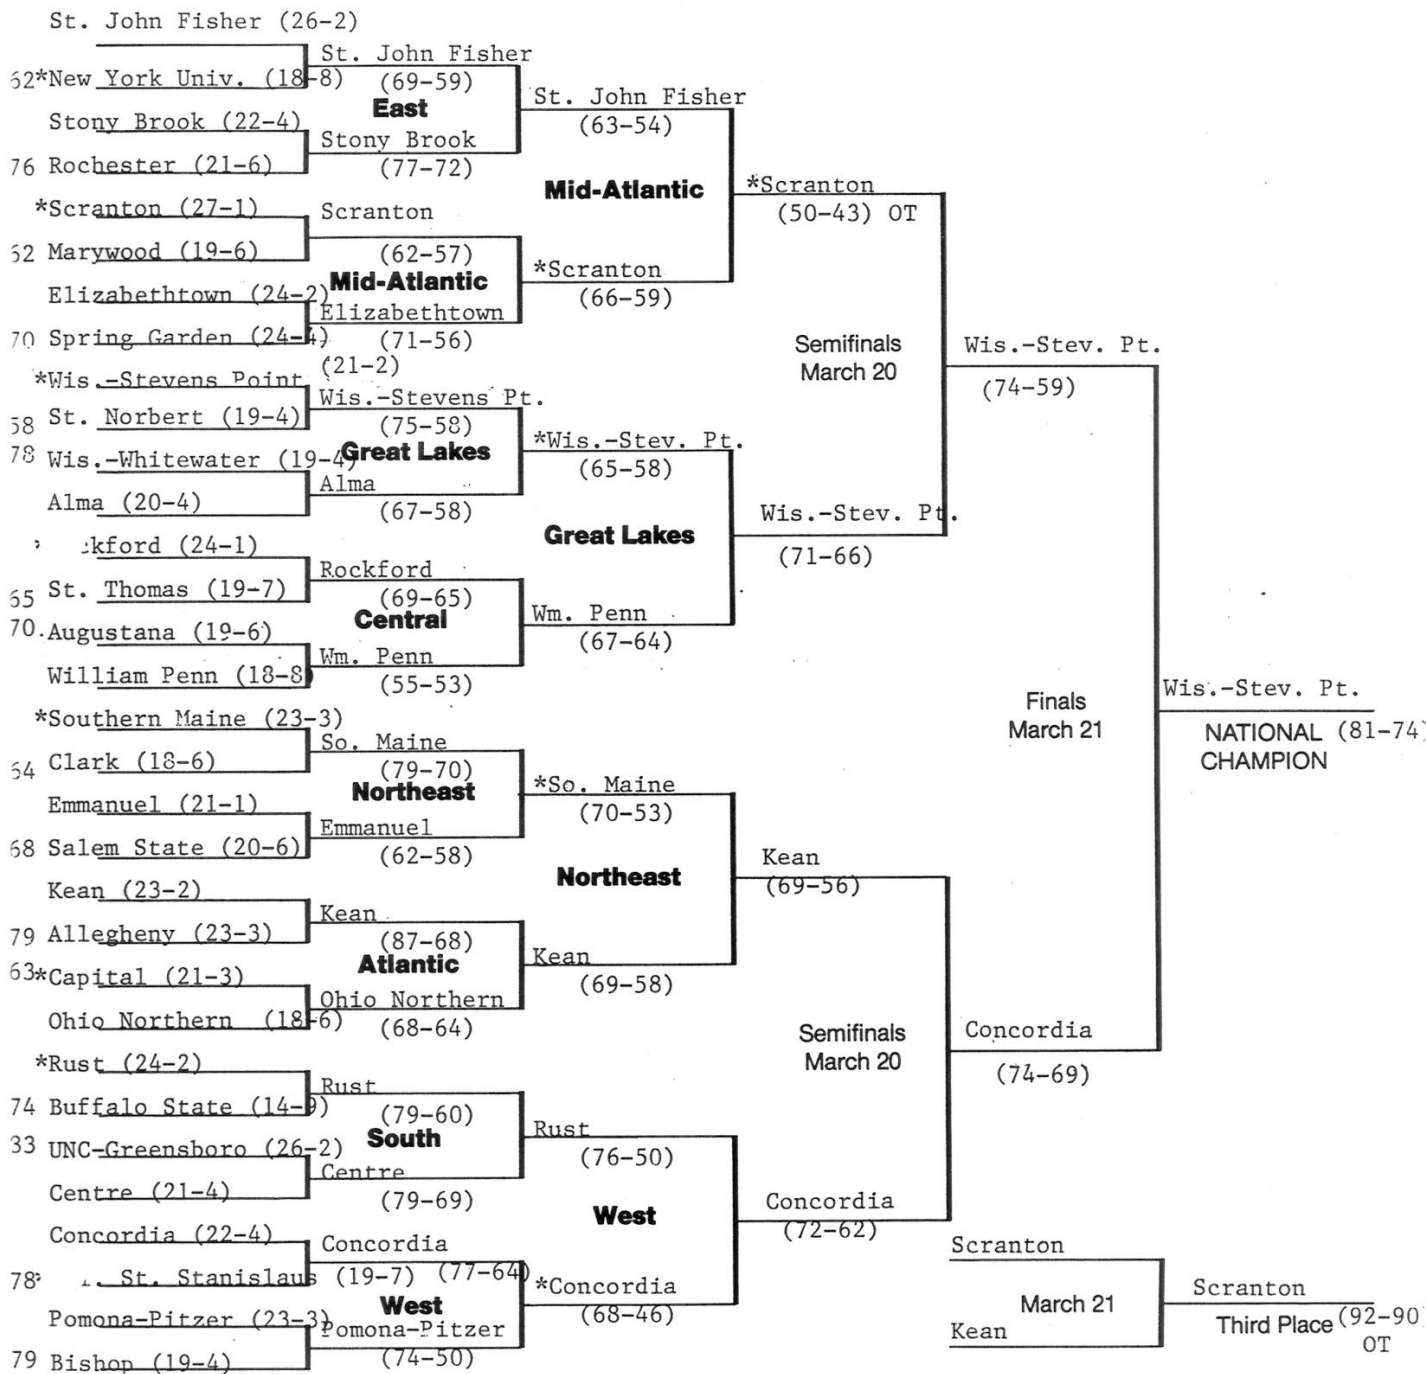

1987 National Collegiate Division III Women's BASKETBALL CHAMPIONSHIP

Regionals
March 6-7

Quarterfinals
March 13 or 14

Finals*
March 20-21

*Host Institution