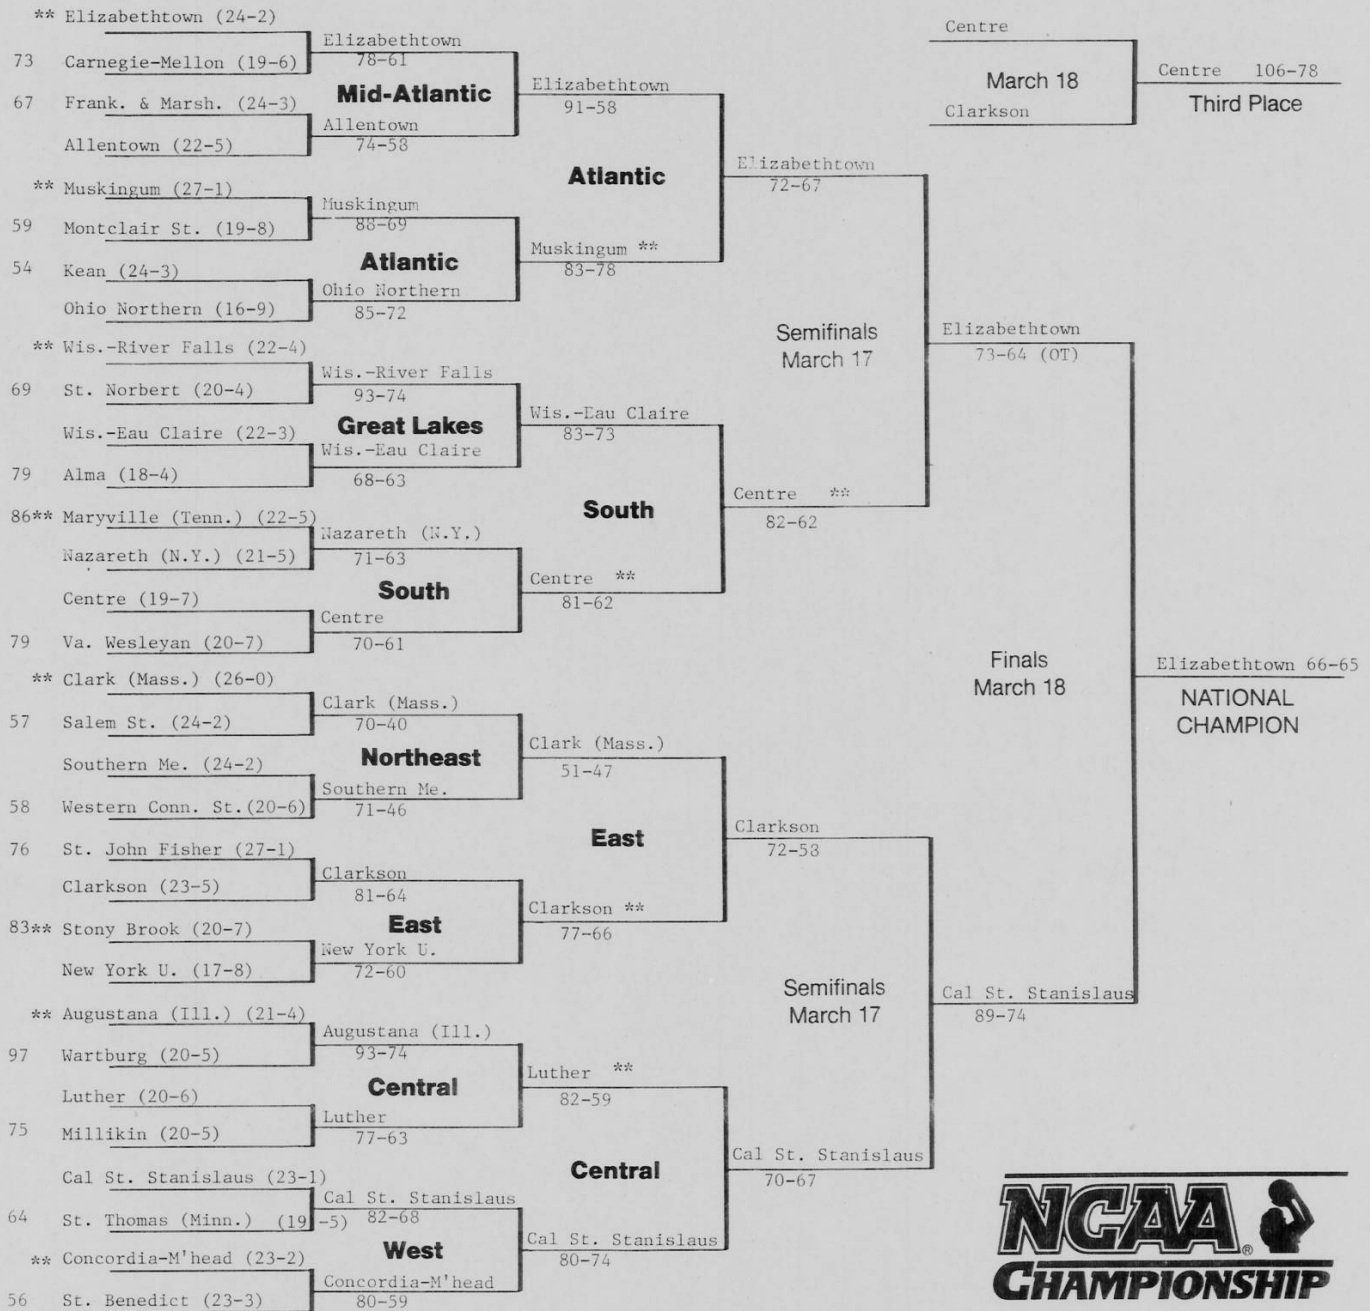

1989 National Collegiate Division III Women's BASKETBALL CHAMPIONSHIP

Regionals
March 3-4

Quarterfinals
March 10 or 11

Finals*
March 17-18

*All rounds will be conducted on campus.
** Host Institution

NCAA 6116-11/88