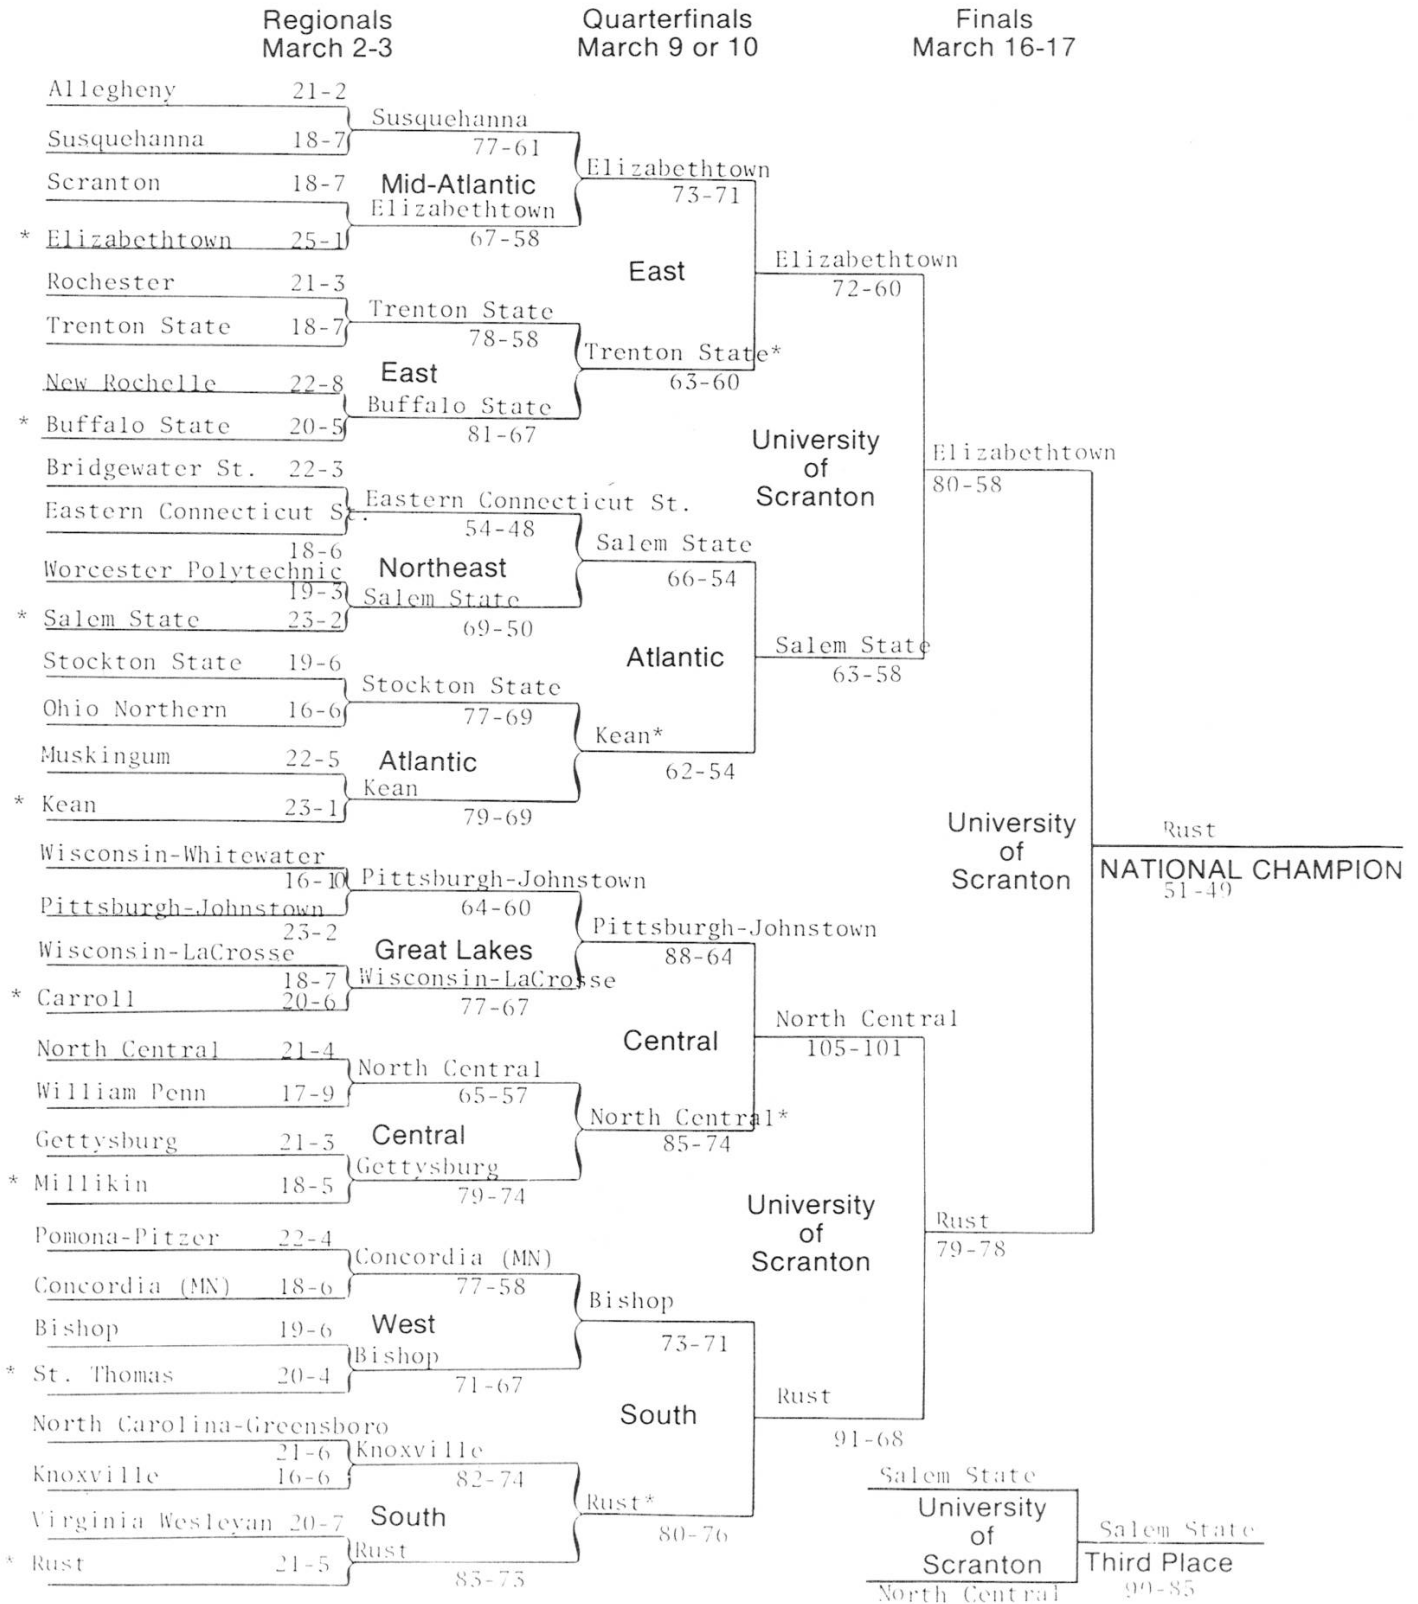

1984 NCAA Division III Women's Basketball Championship Bracket