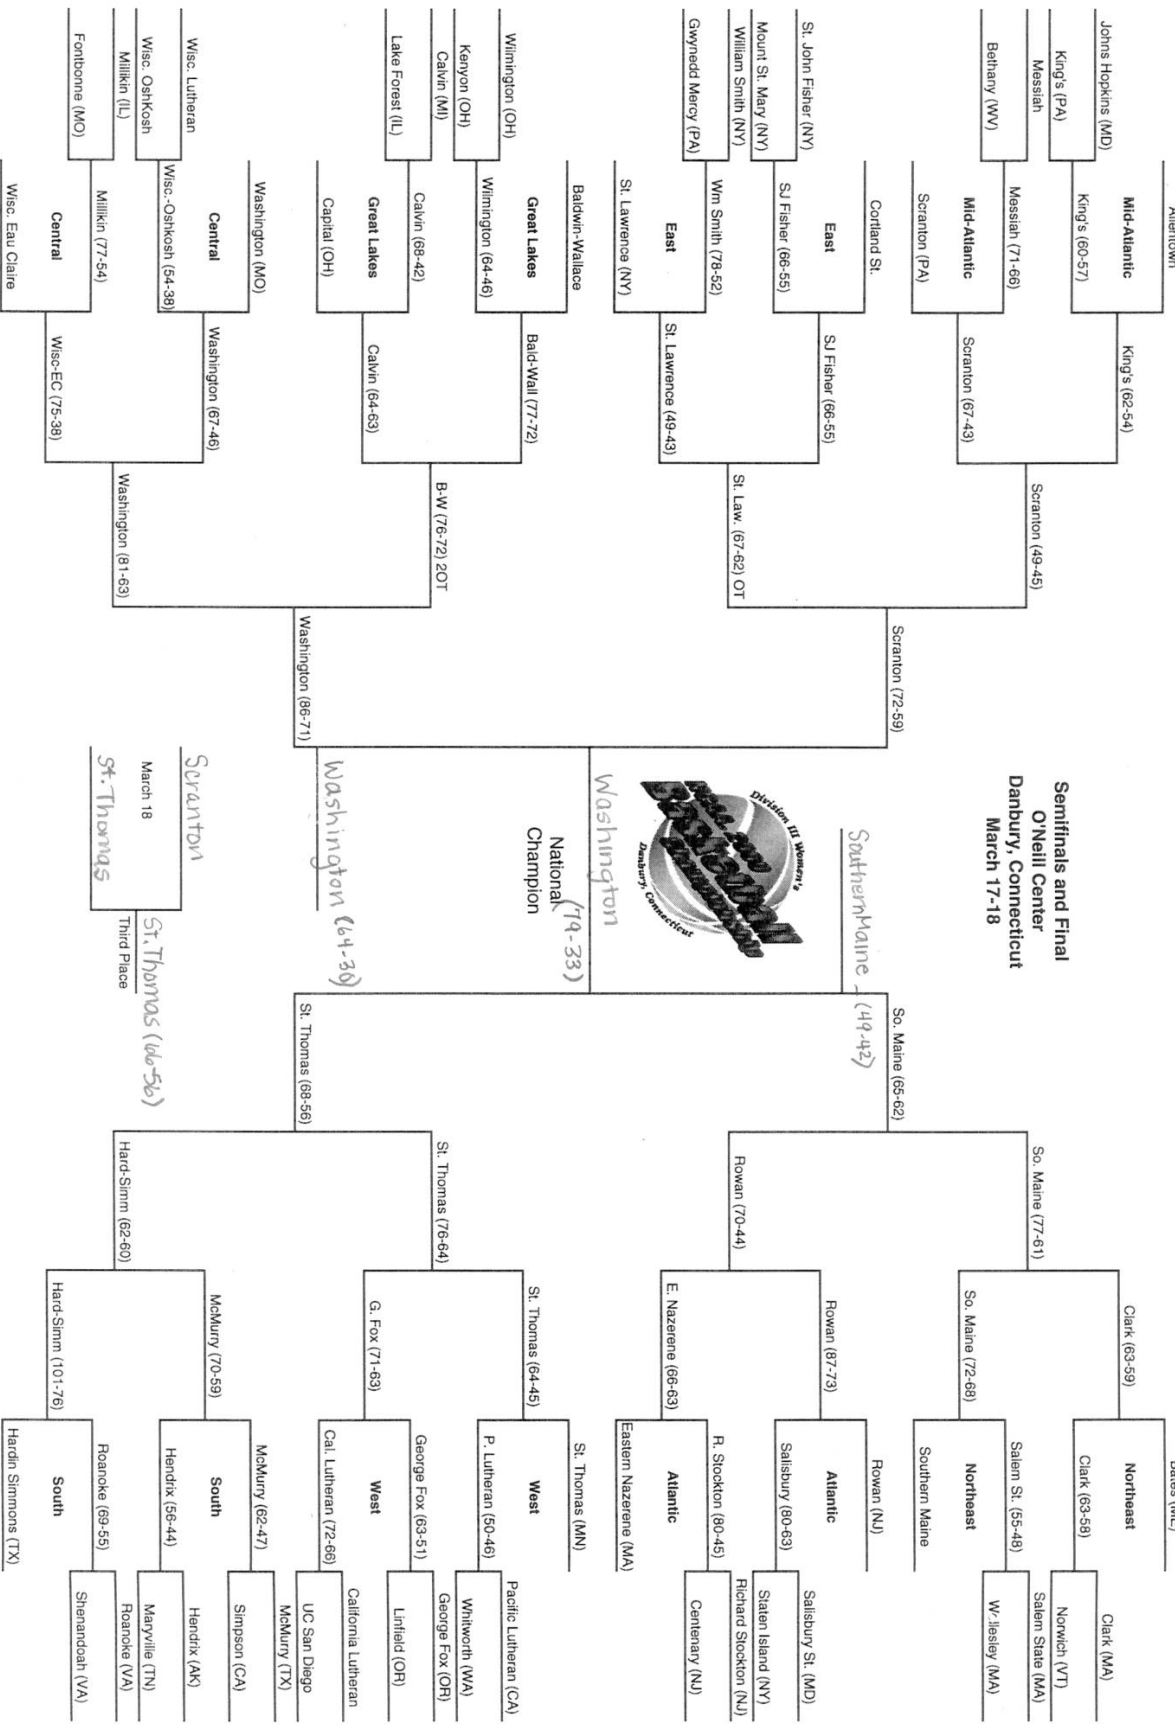

2000 National Collegiate Division III Women's Basketball

• First Round March 1
• Second Round March 4
• Sectionals March 10-11
Semifinals March 17
Final March 18
Semifinals March 17
• Sectionals March 10-11
• Second Round March 4
• First Round March 1