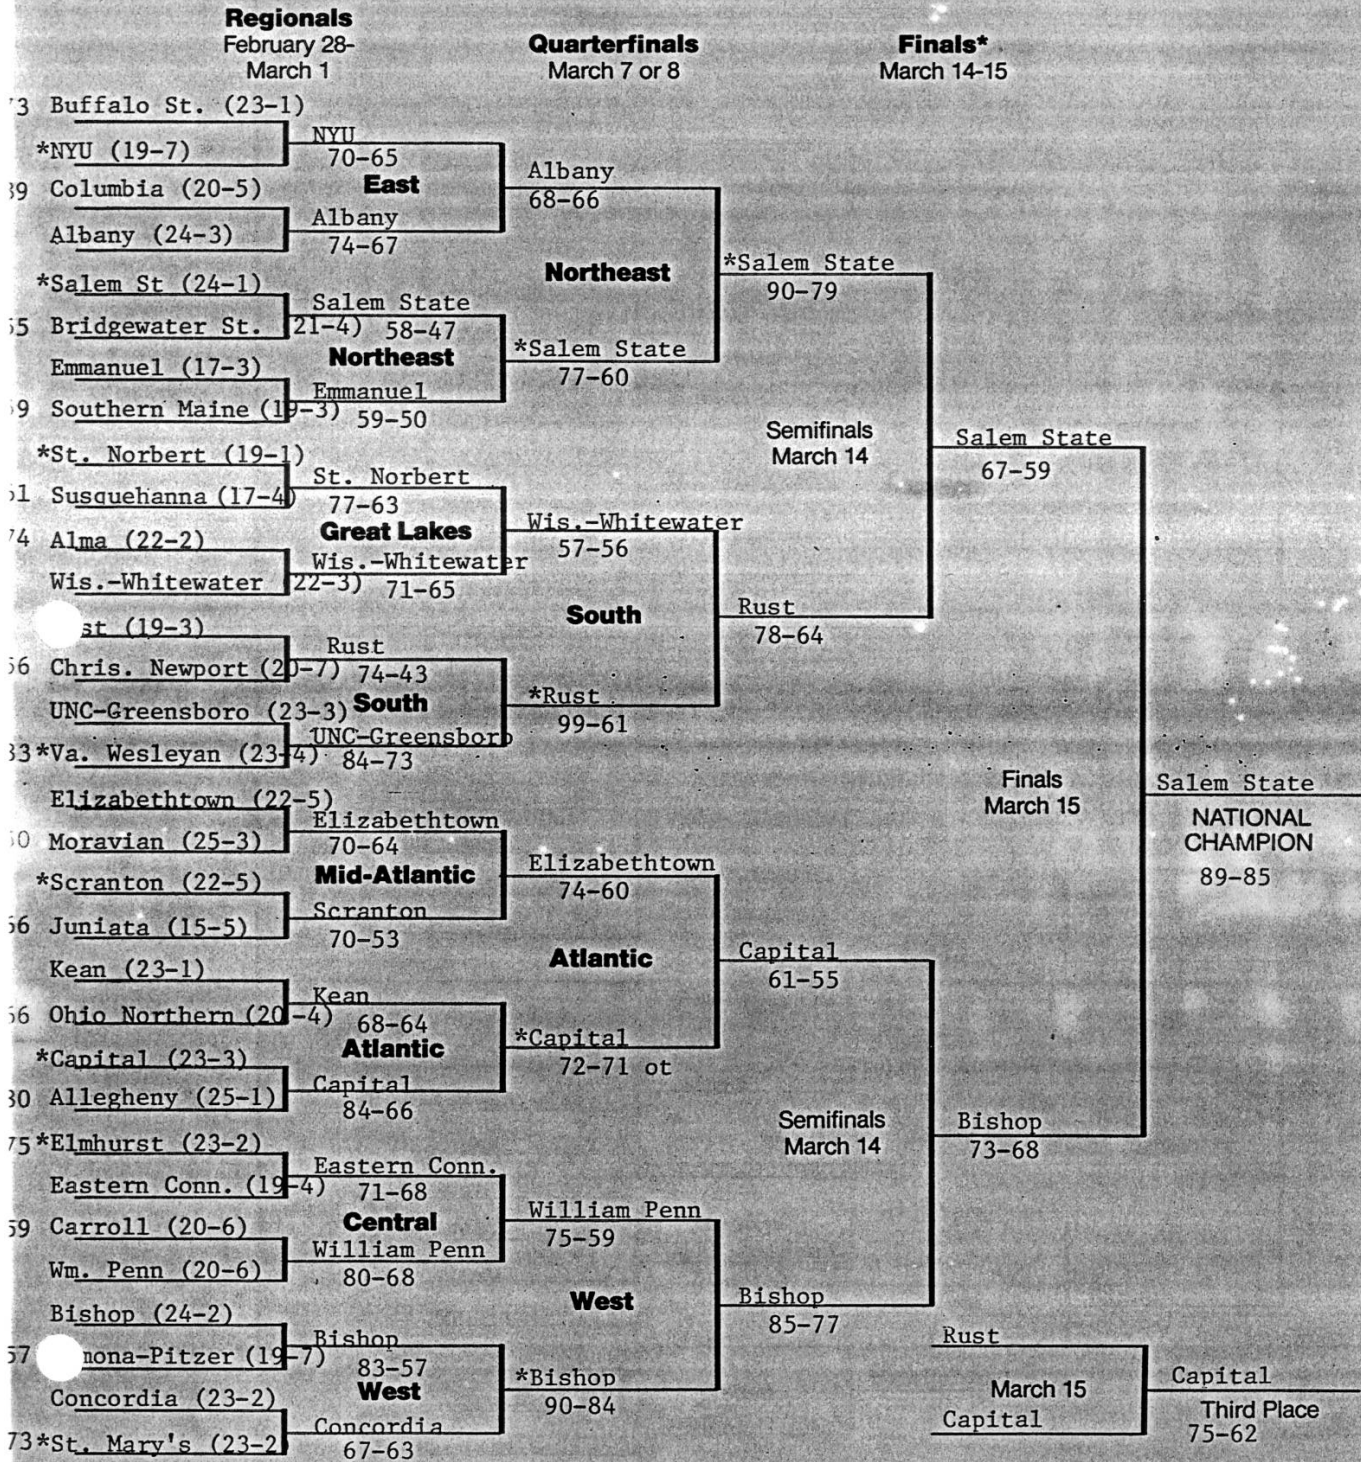

1986 National Collegiate Division III Women's BASKETBALL CHAMPIONSHIP

*All rounds will be conducted on campus.