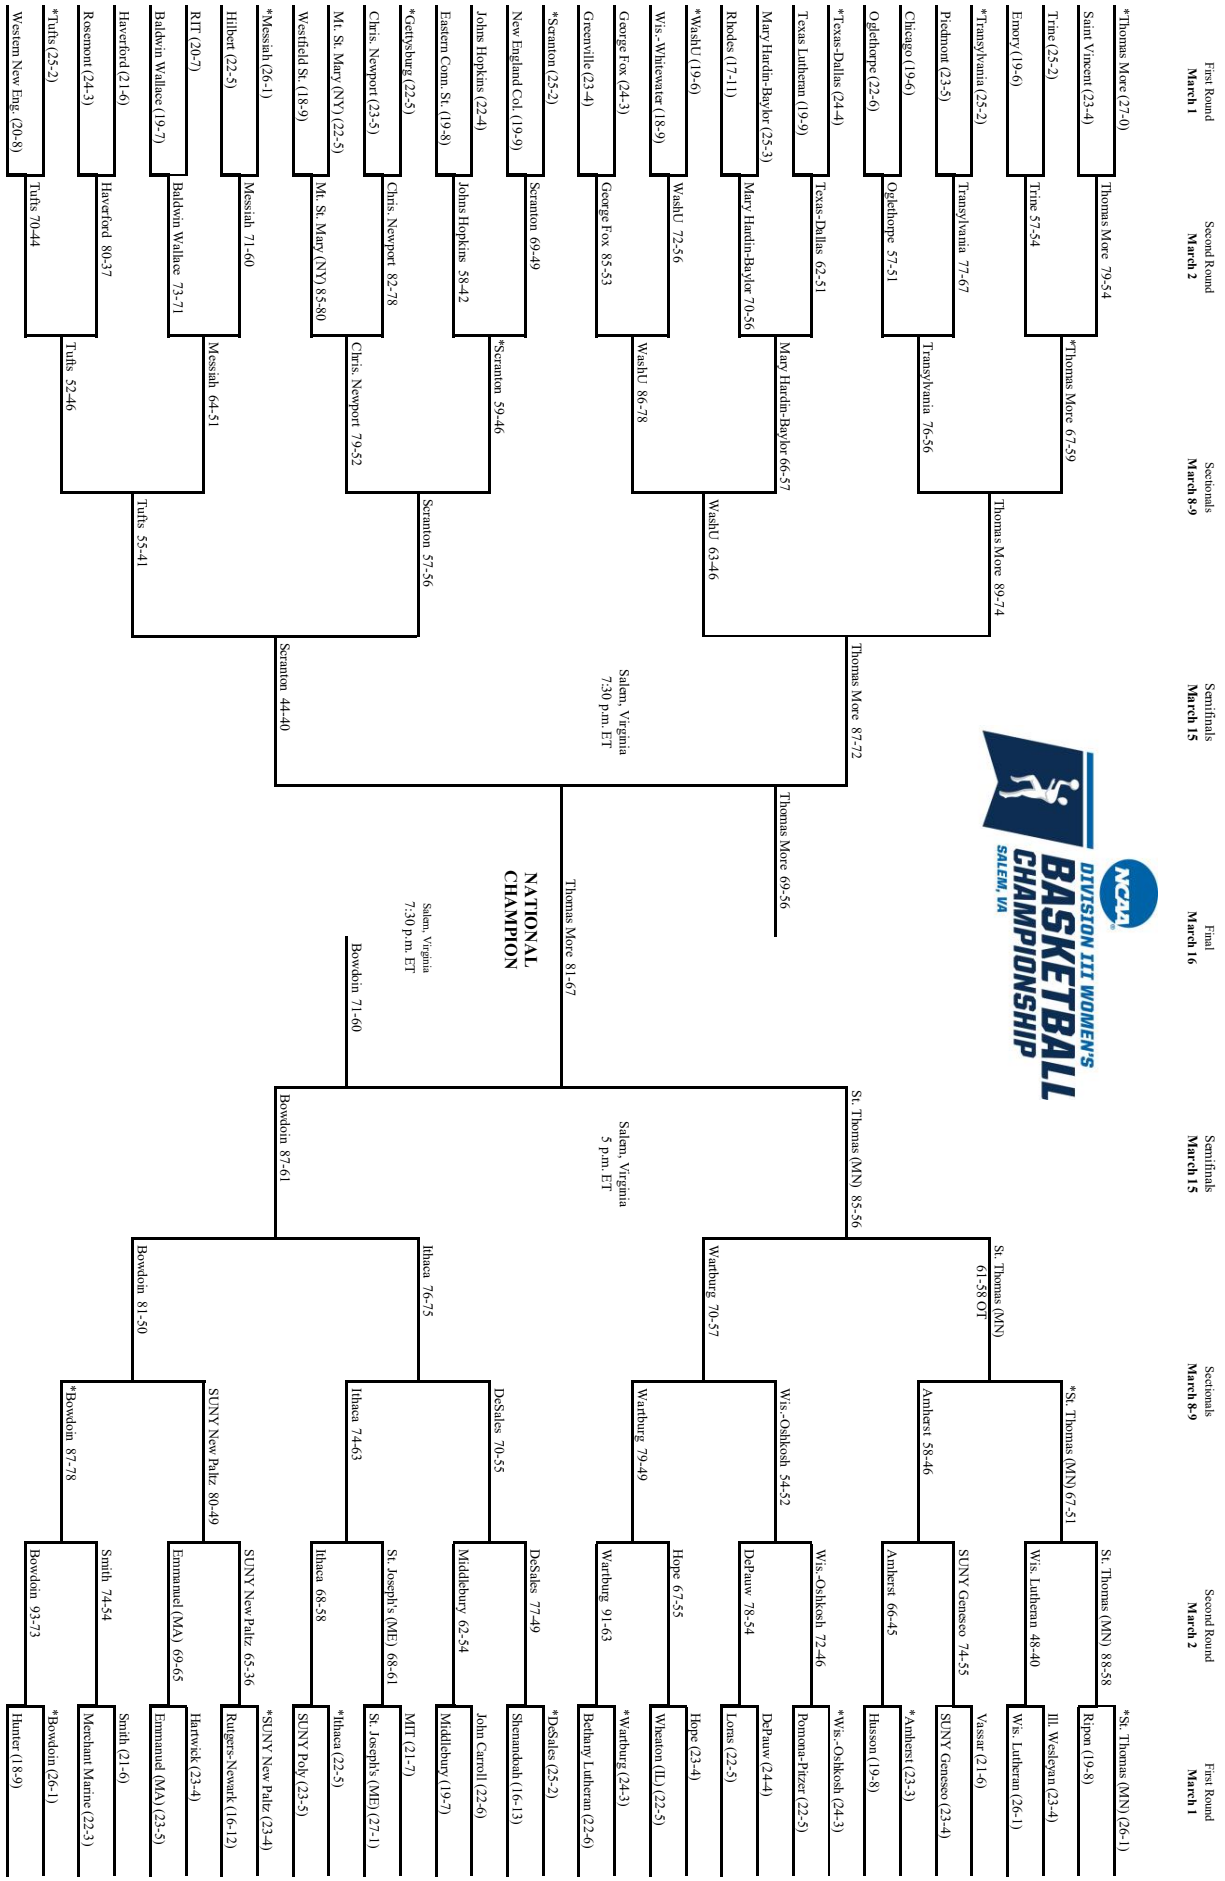

NATIONAL CHAMPION

* First- and second-round & sectional games will be played on the campus of one of the participating institutions.