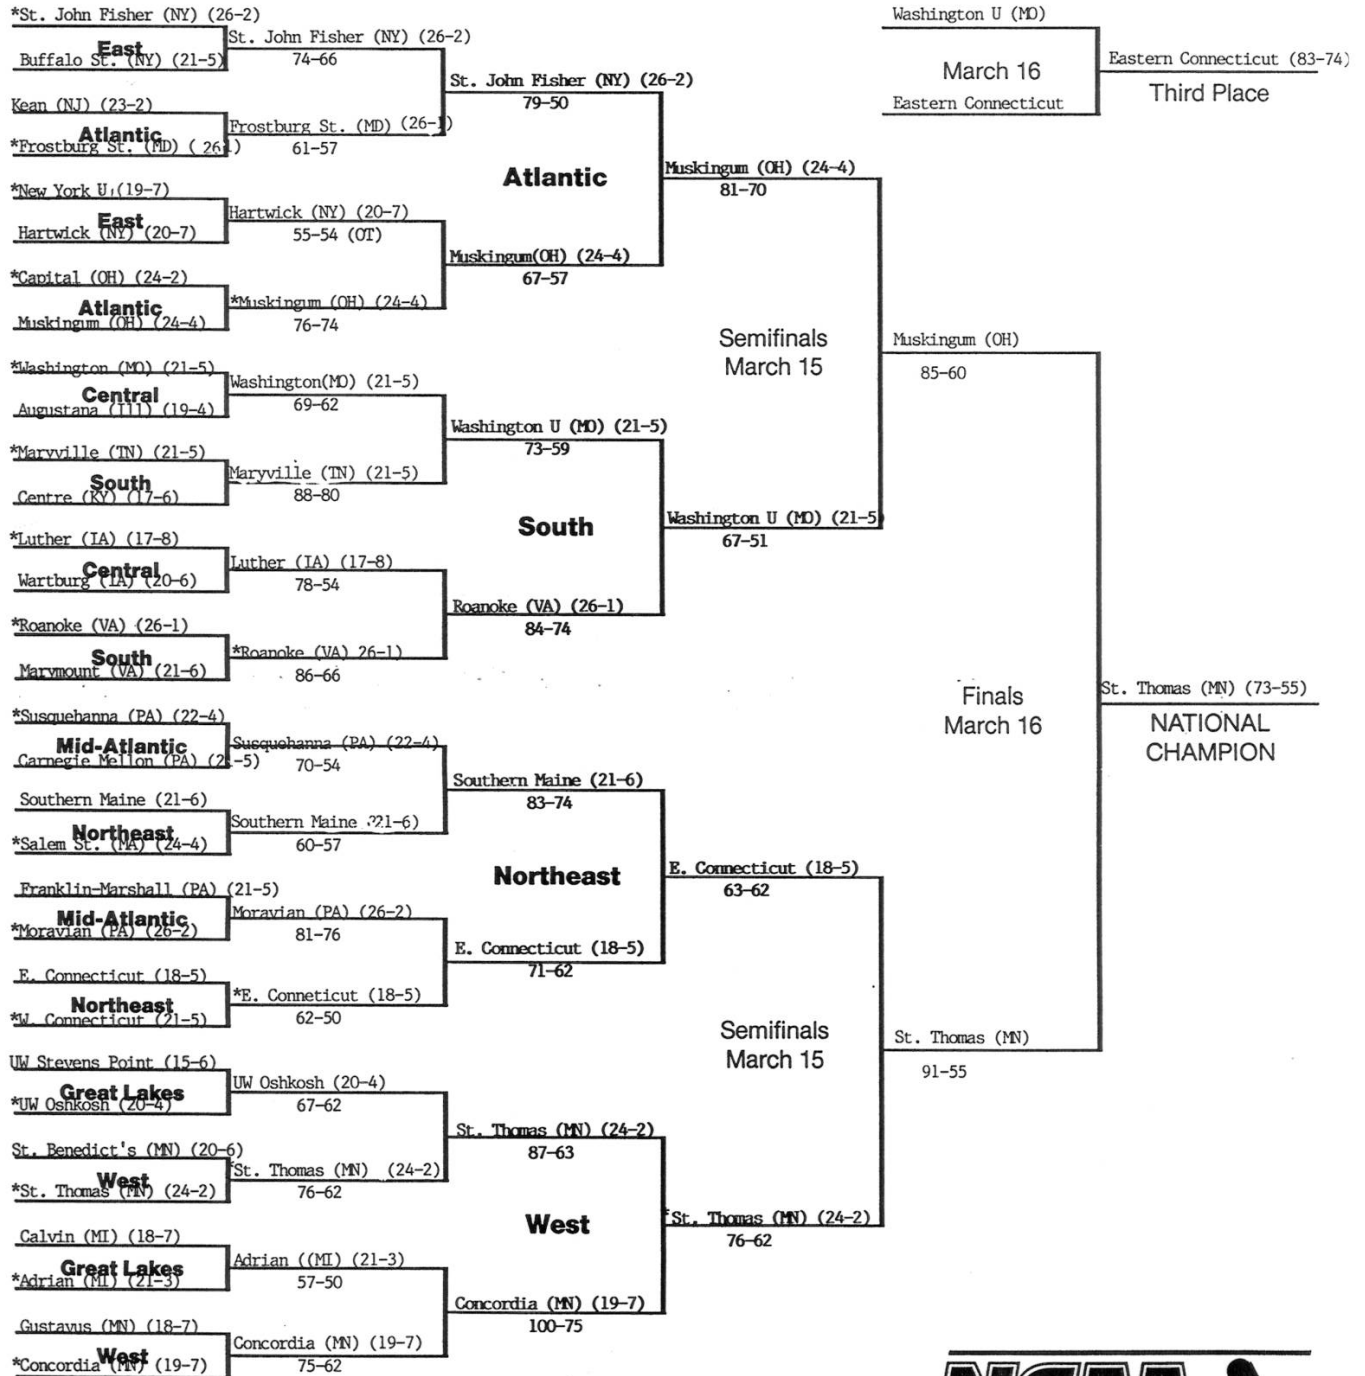

1991 National Collegiate Division III Women's BASKETBALL CHAMPIONSHIP

Regionals
March 1 or 2

Sectionals
March 8-9

Finals*
March 15-16

*All rounds will be conducted on campus.

NCAA 7702-12/90