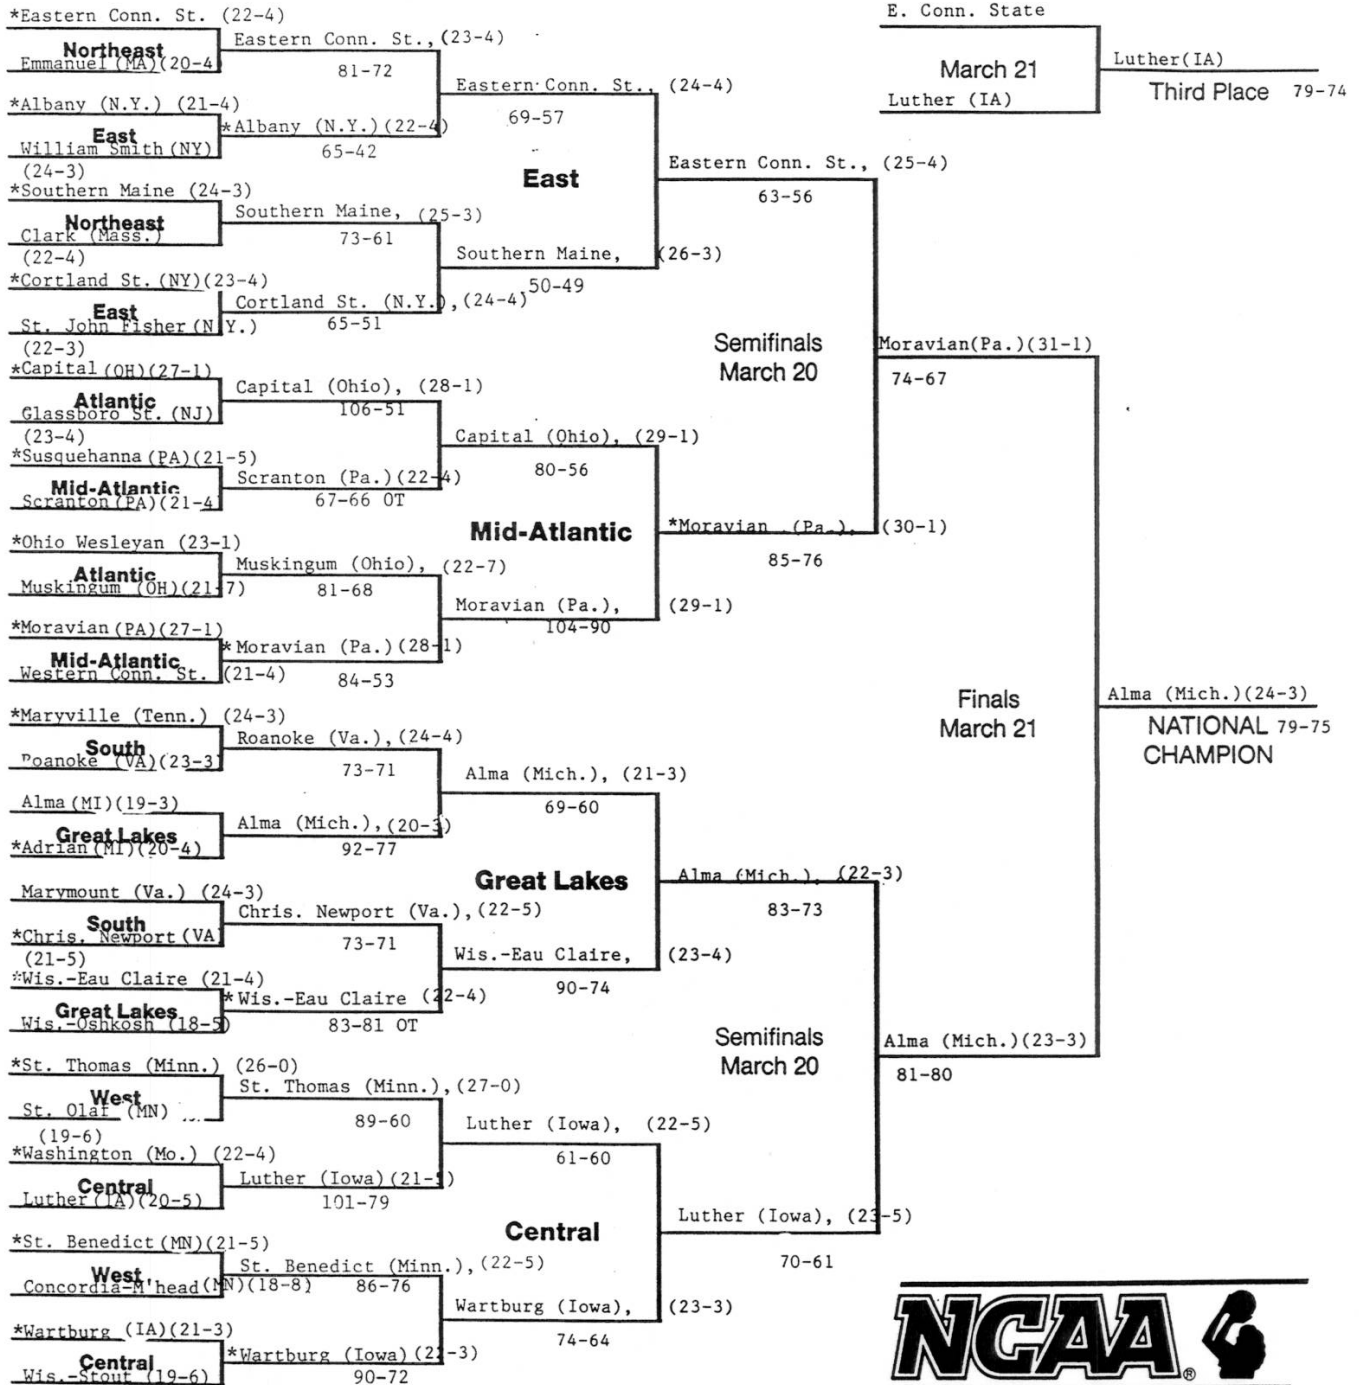

1992 National Collegiate Division III Women's BASKETBALL CHAMPIONSHIP

Regionals
March 6 or 7

Sectionals
March 13-14

Finals*
March 20-21

*All rounds will be conducted on campus.