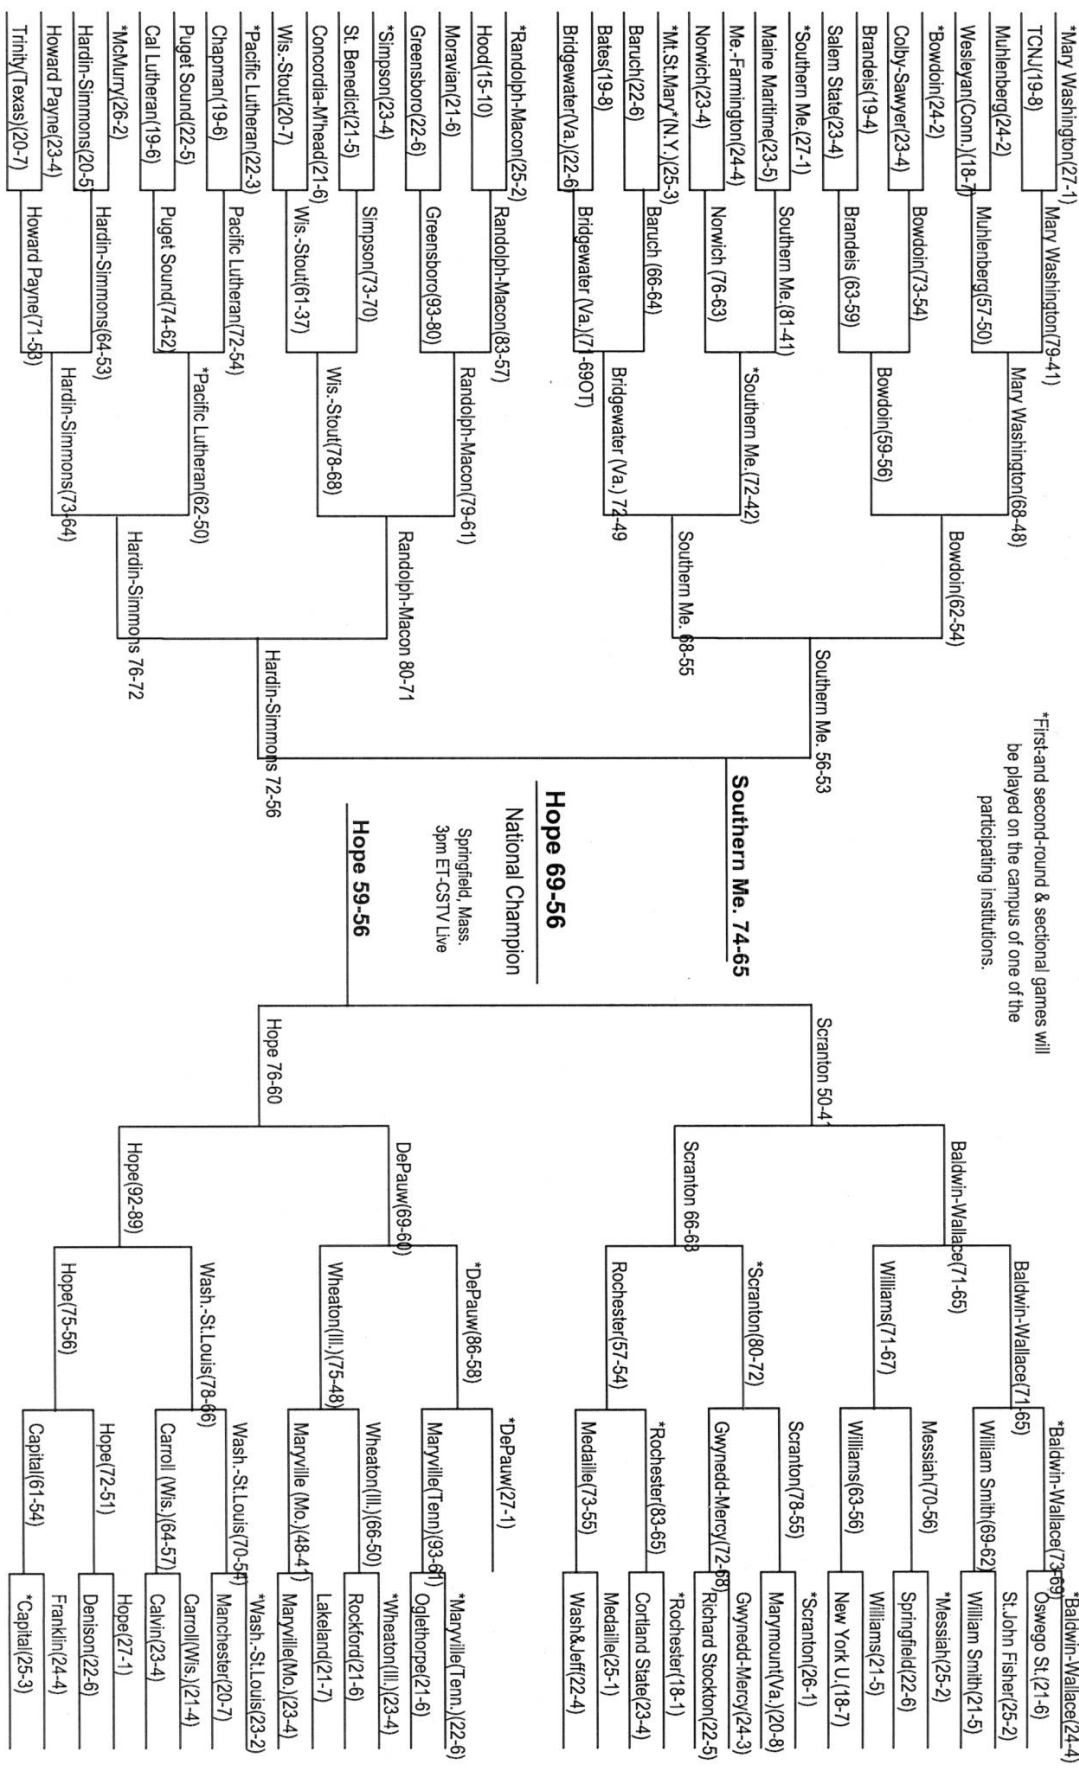

2006 NCAA Division III Women's Basketball Championship

First Round	Second Round	Sectionals	Semifinals	Finals	Semifinals	Sectionals	Second Round	First Round
March 3	March 4	March 10-11	March 17	March 18	March 17	March 10-11	March 4	March 3

*First-and second-round & sectional games will be played on the campus of one of the participating institutions.

Brackets with a first-round bye will play first-round game on March 1 and second round game on March 4