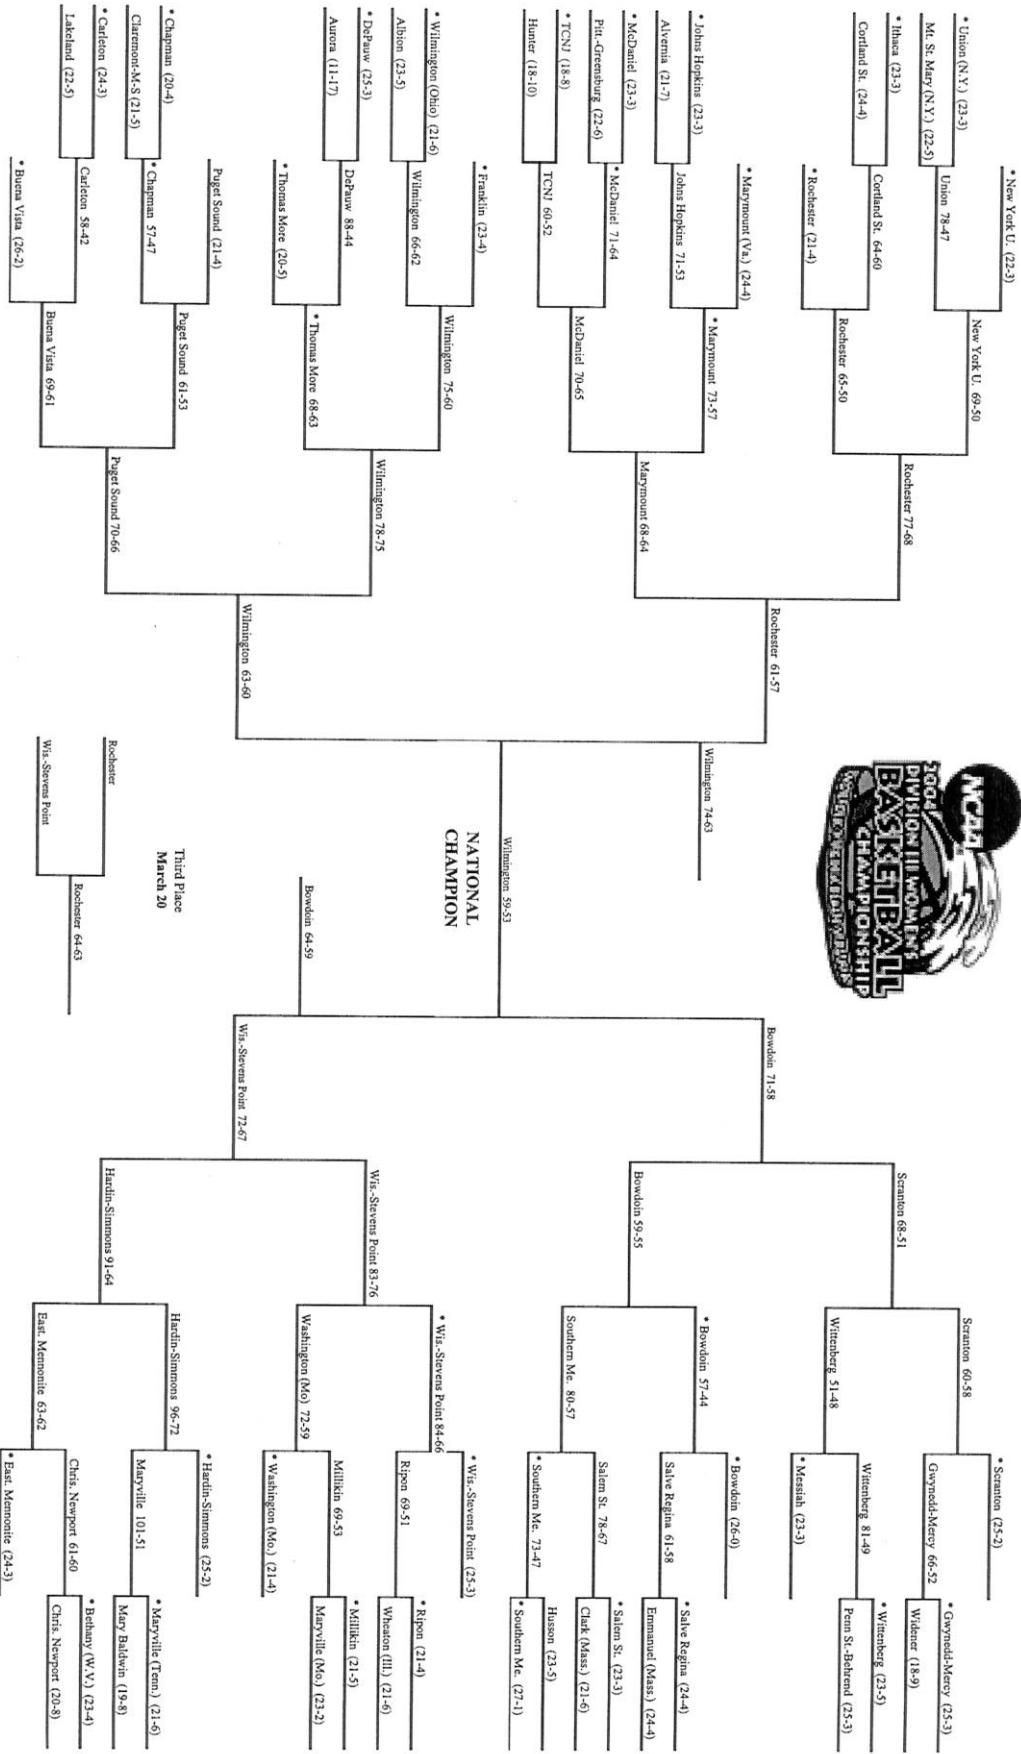

* First- and second-round & sectional games will be played on the campus of one of the participating institutions.

2004 NCAA Division III Women's BASKETBALL CHAMPIONSHIP

First Round March 3 Second Round March 6 Sectionals March 12-13 Semifinals March 19 Final March 20 Semifinals March 19 Sectionals March 12-13 Second Round March 6 First Round March 3