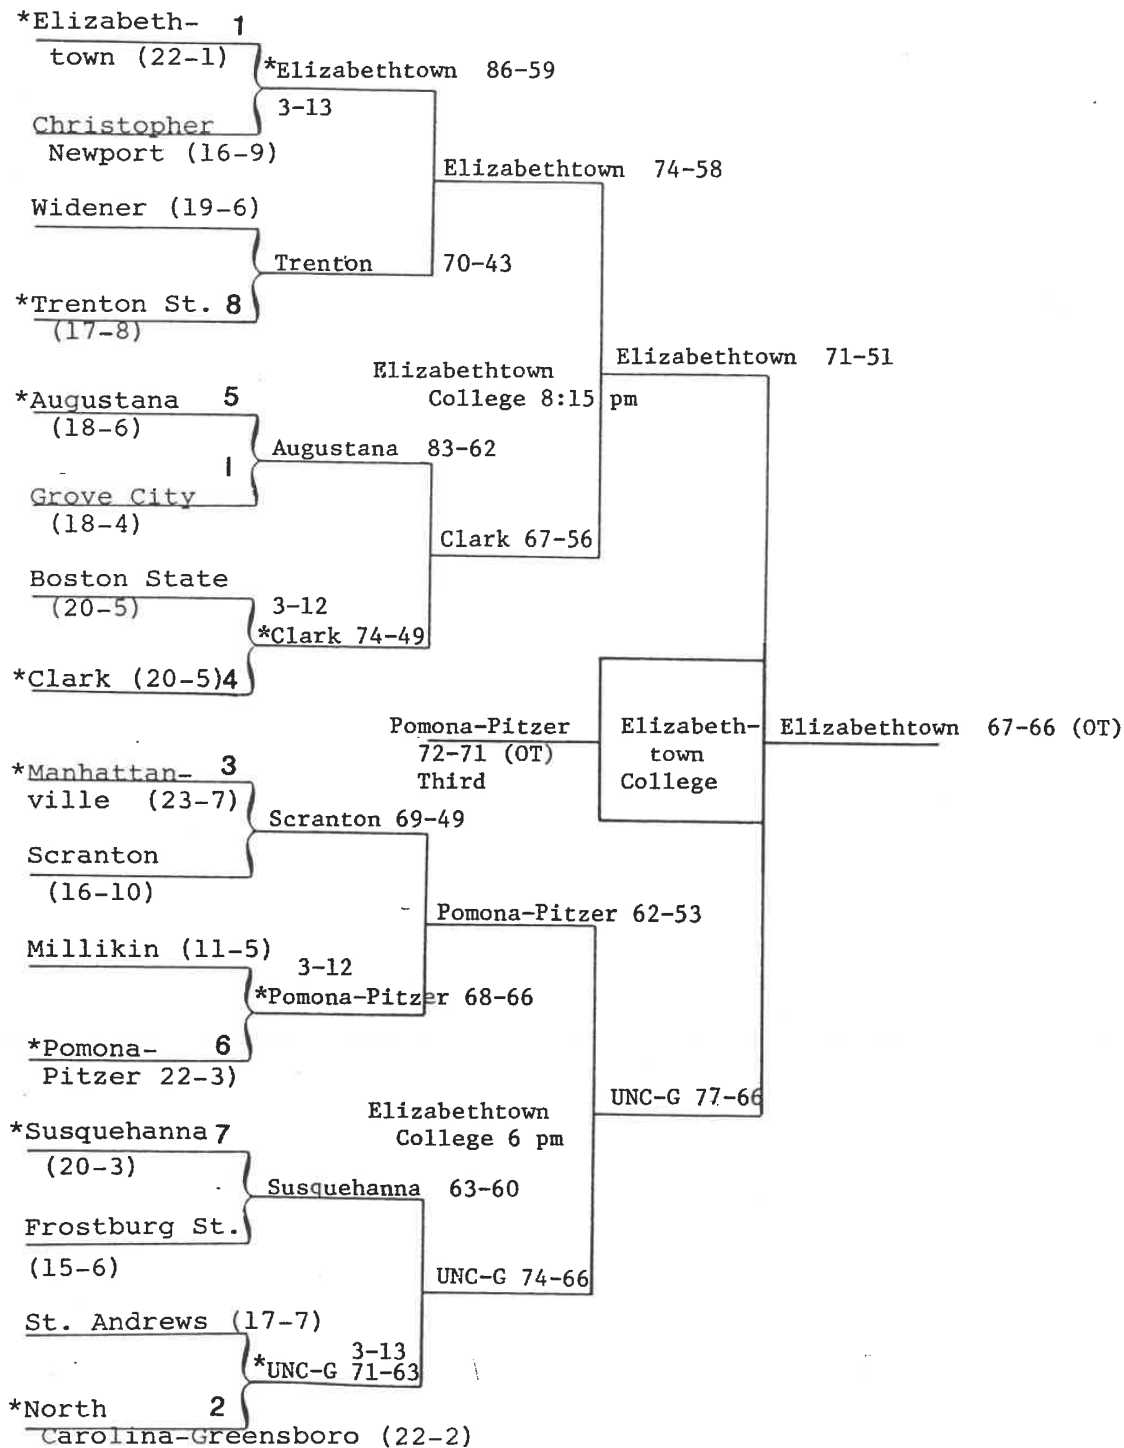

BRACKETS

1982 National Collegiate Division III Women's Basketball Championship Bracket

First Round
March 5 or 6

Second Round
March 12 or 13

Finals
March 19 and 20

*First- and second-round sites