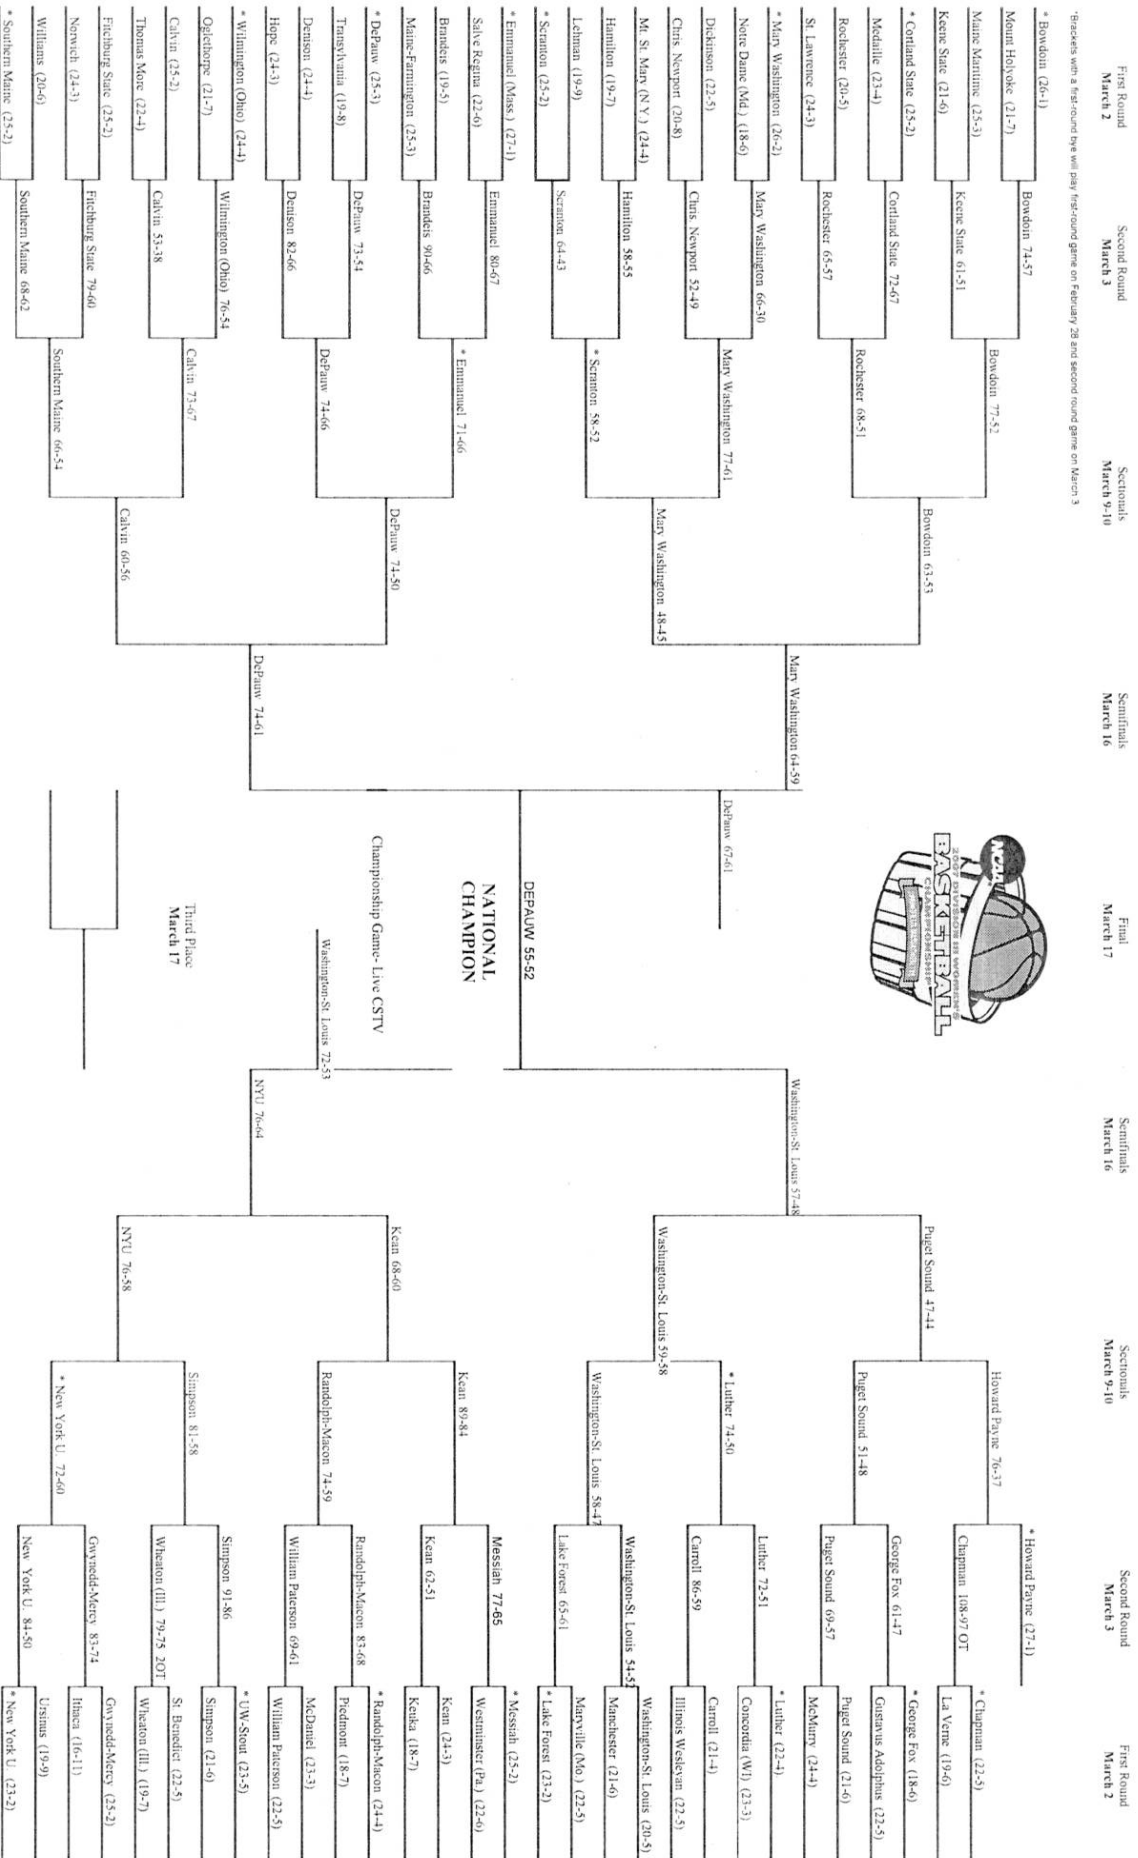

2007 NCAA Division III Women's BASKETBALL CHAMPIONSHIP

* First-round second-round & sectional games will be played on the campus of one of the participating institutions.