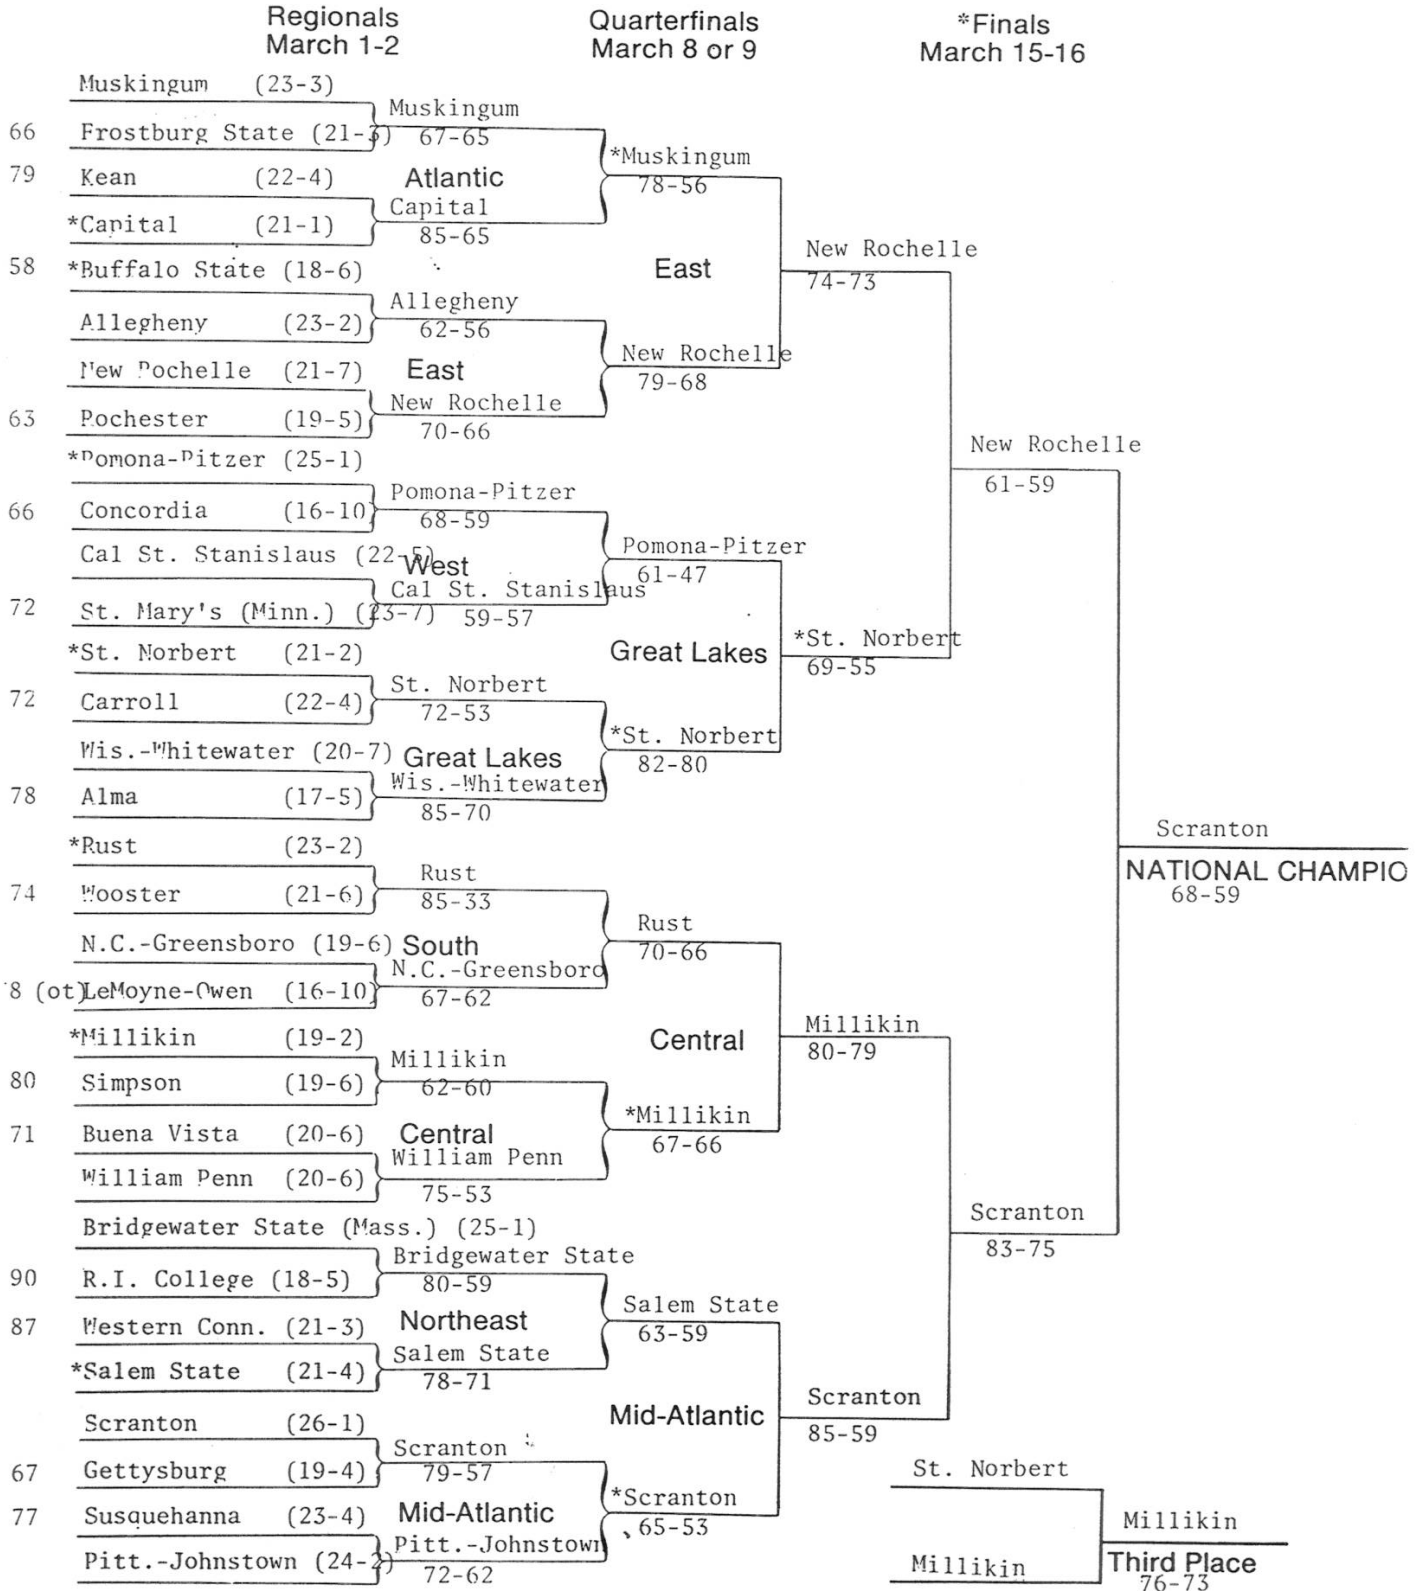

1985 NCAA Division III Women's Basketball Championship Bracket