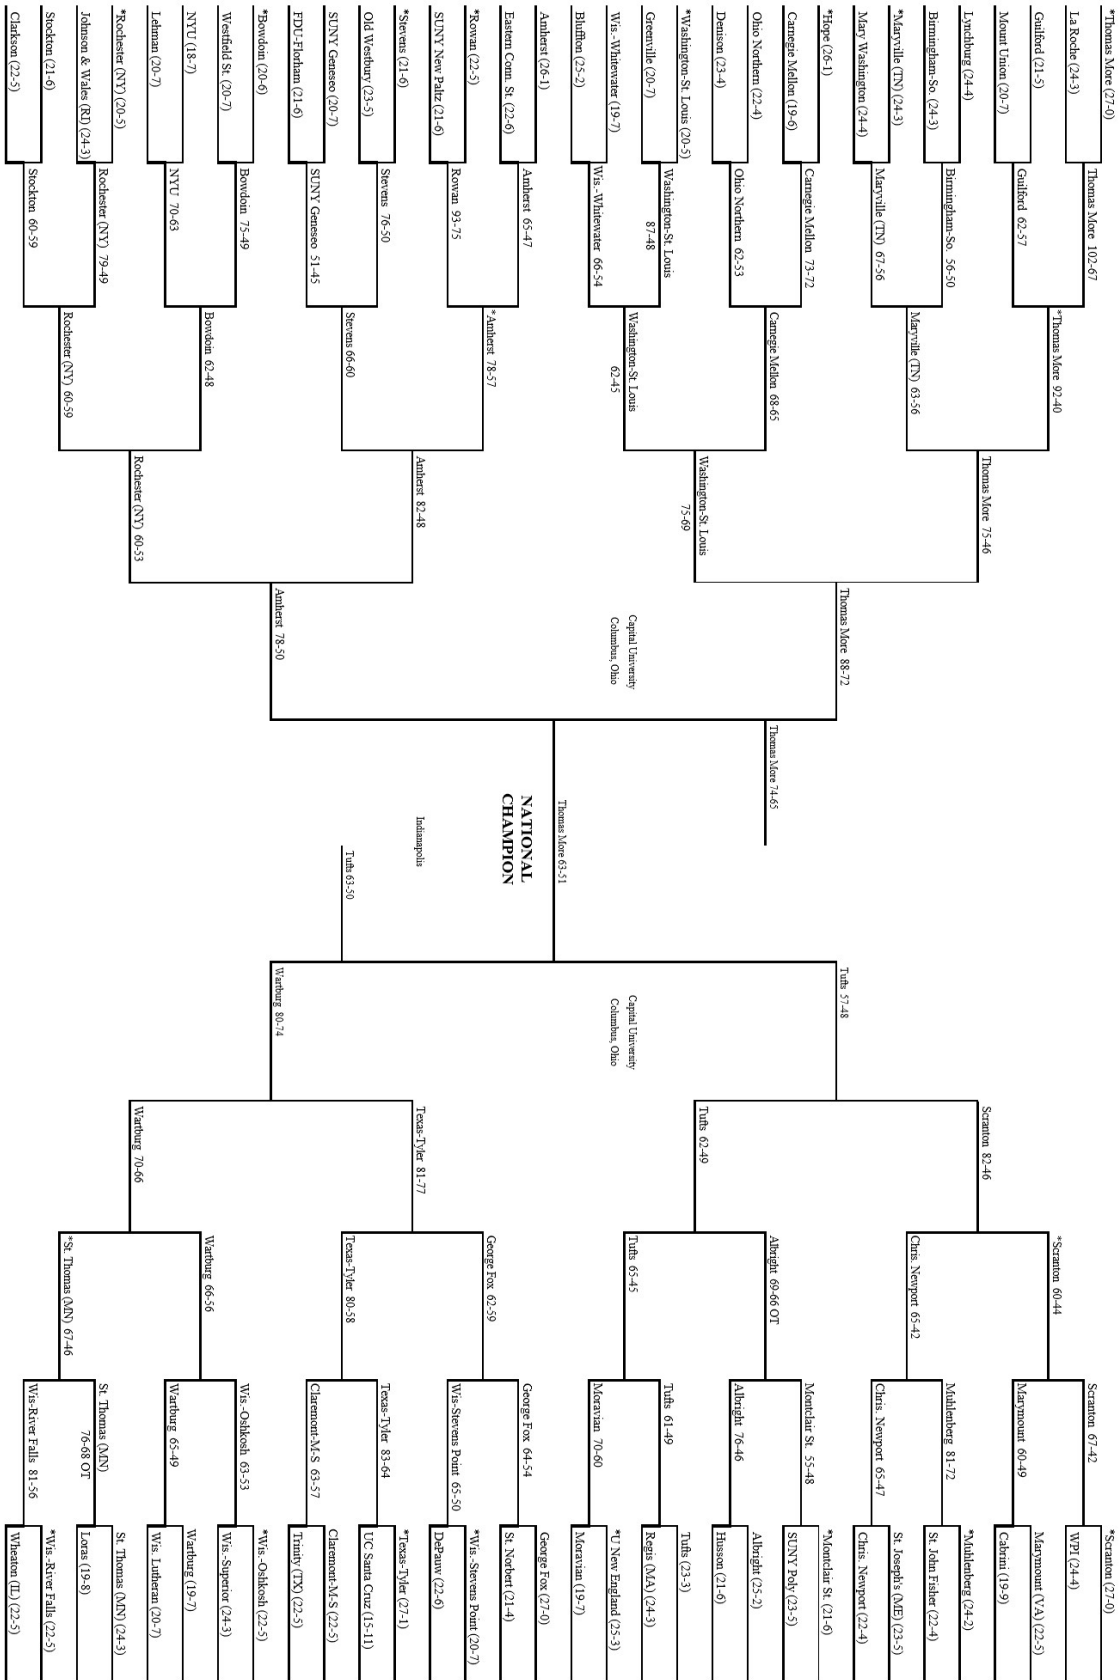

First Round March 4   Second Round March 5   Sectionals March 11-12   Semifinals March 19   Final April 4   Semifinals March 19   Sectionals March 11-12   Second Round March 5   First Round March 4