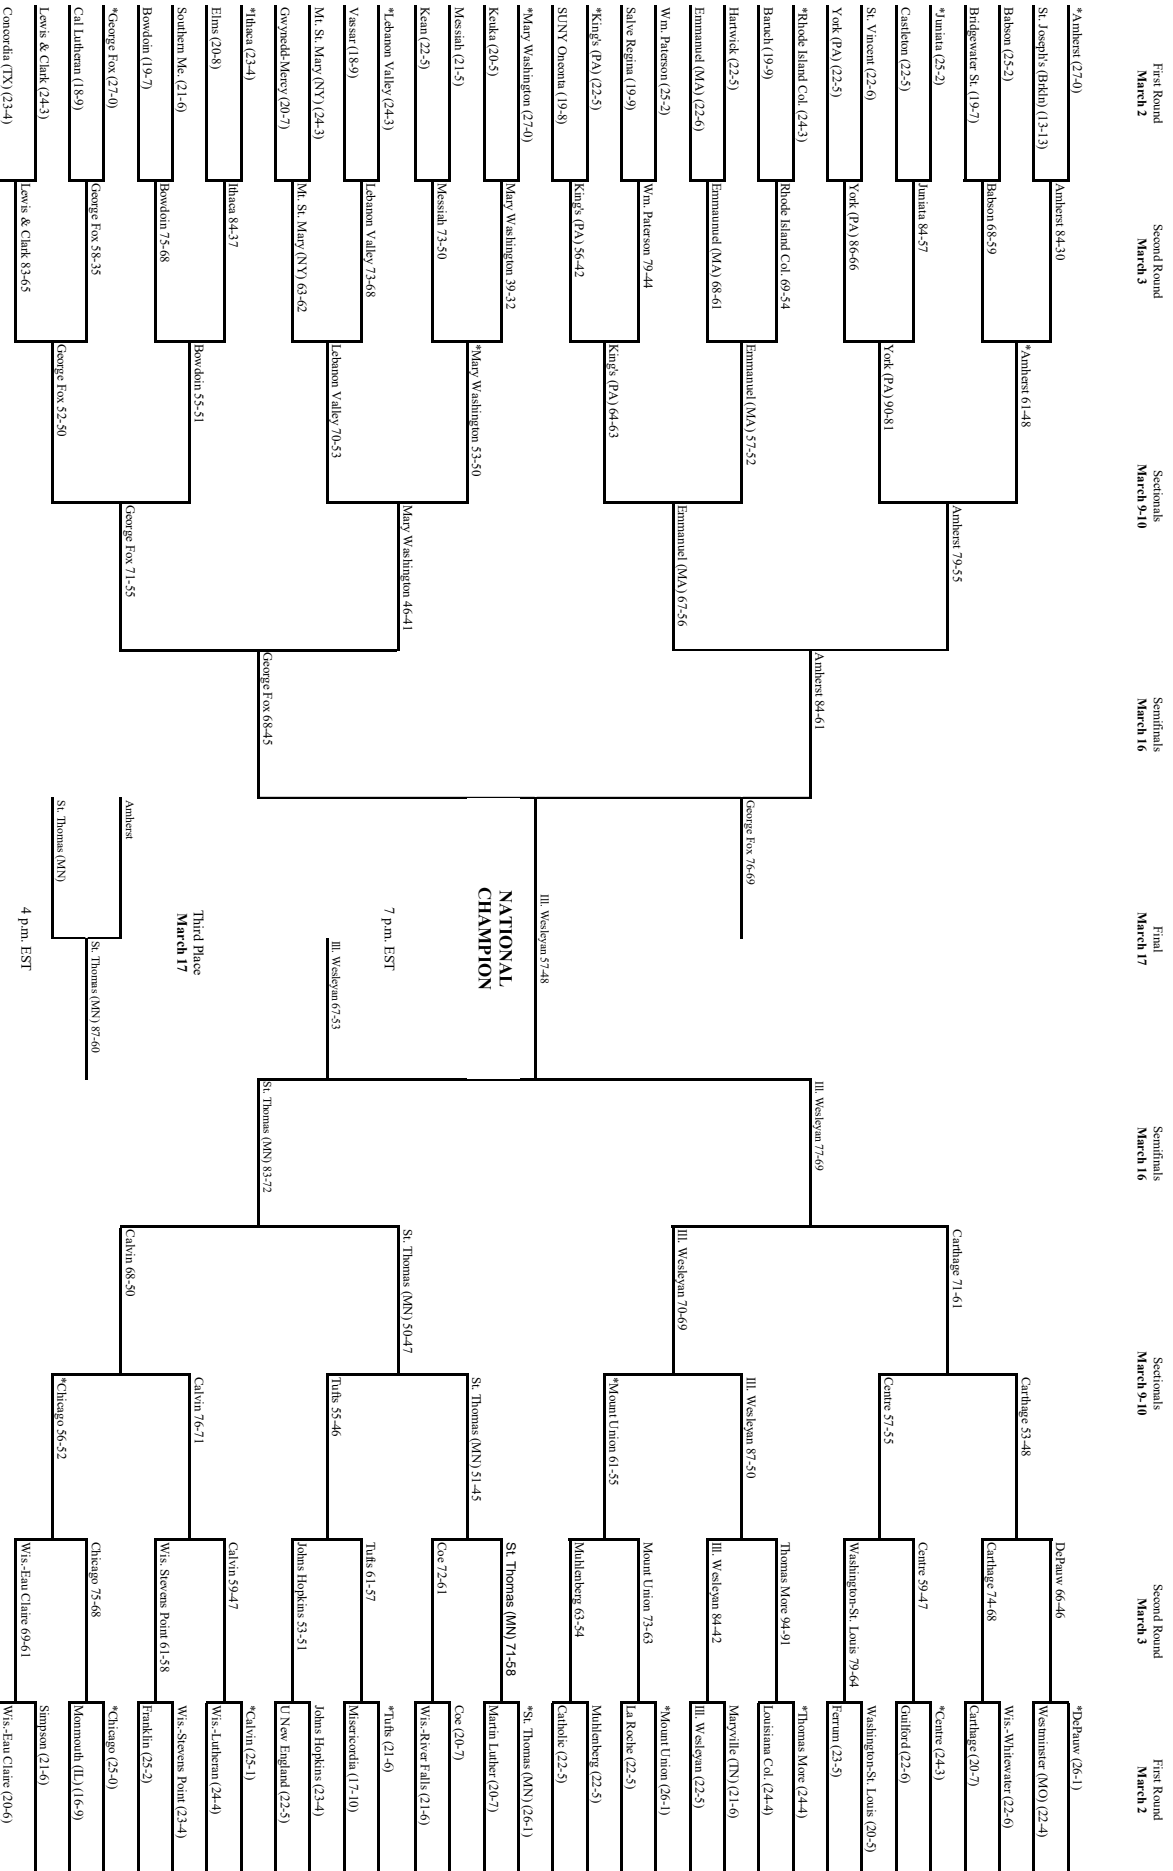

2012 NCAA Division III Women's BASKETBALL CHAMPIONSHIP

NATIONAL CHAMPION

7 p.m. EST

Ill. Wesleyan 67-53

Third Place
March 17

4 p.m. EST

* First- and second-round & sectional games will be played on the campus of one of the participating institutions.