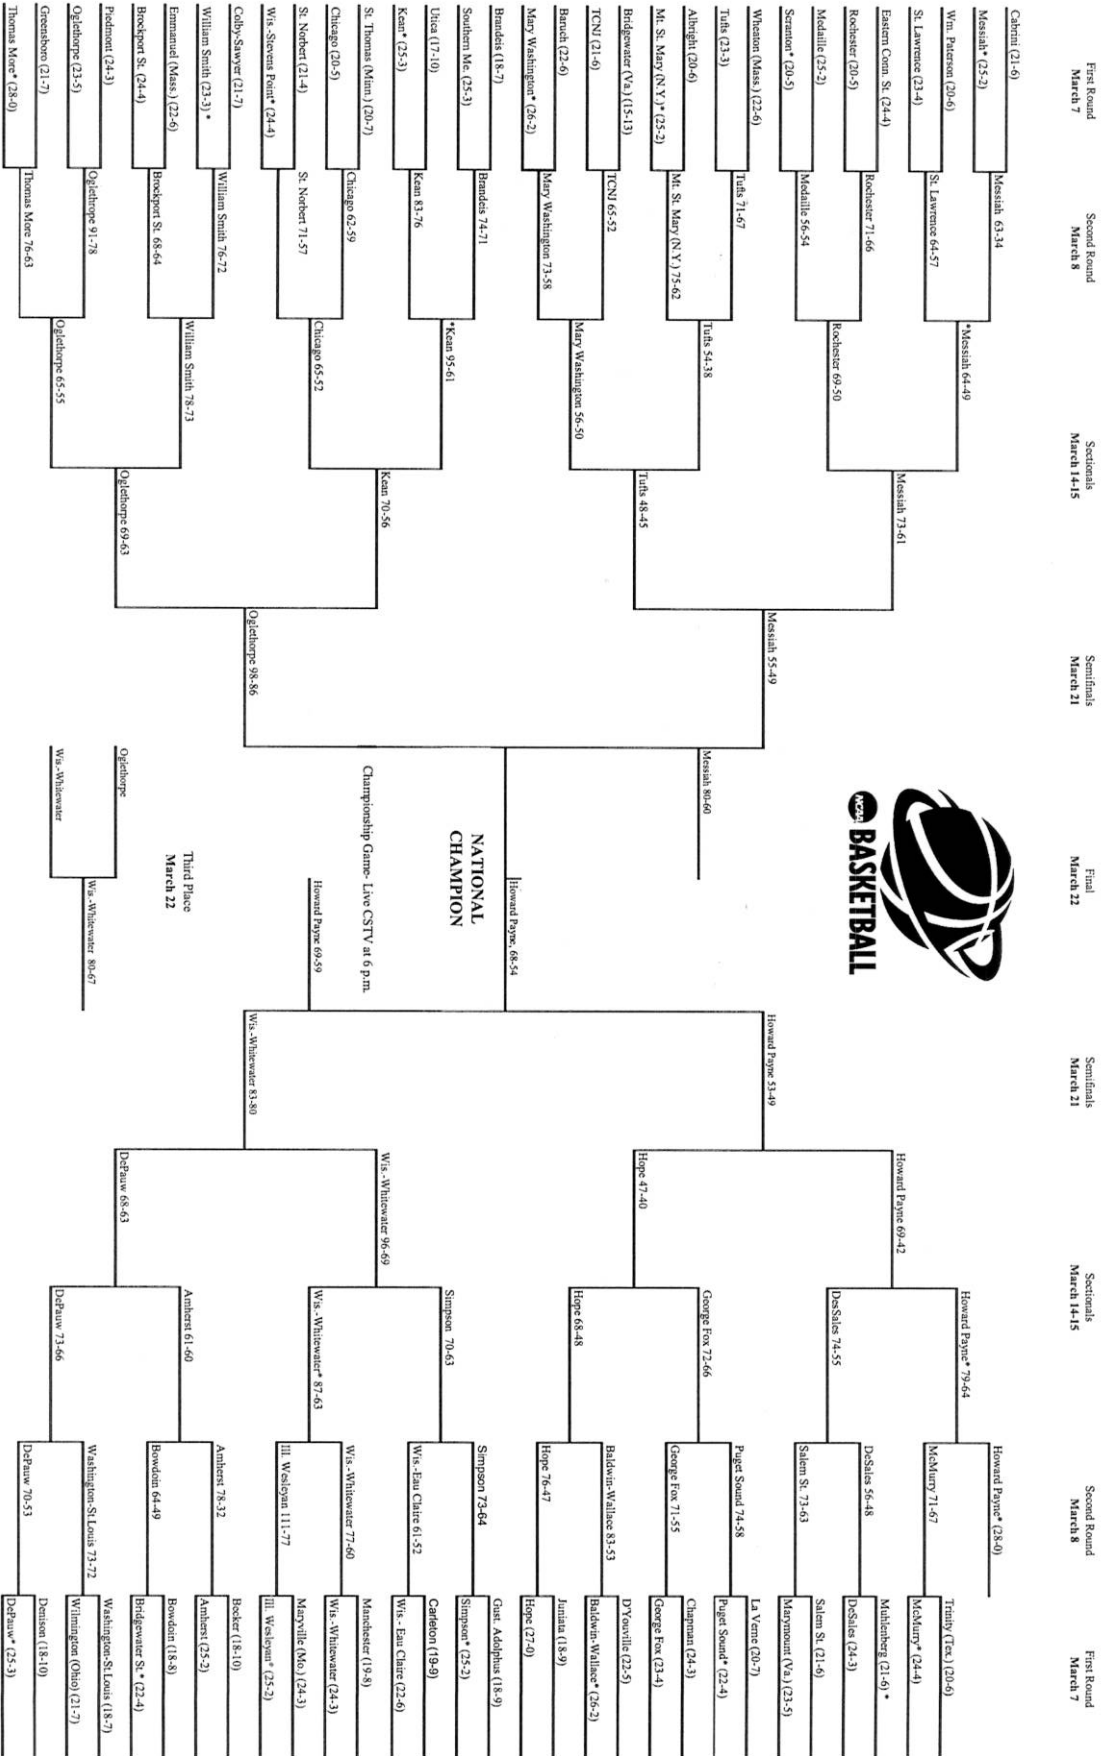

2008 NCAA Division III Women's BASKETBALL CHAMPIONSHIP

* First-round second-round & sectional games will be played on the campus of one of the participating institutions.