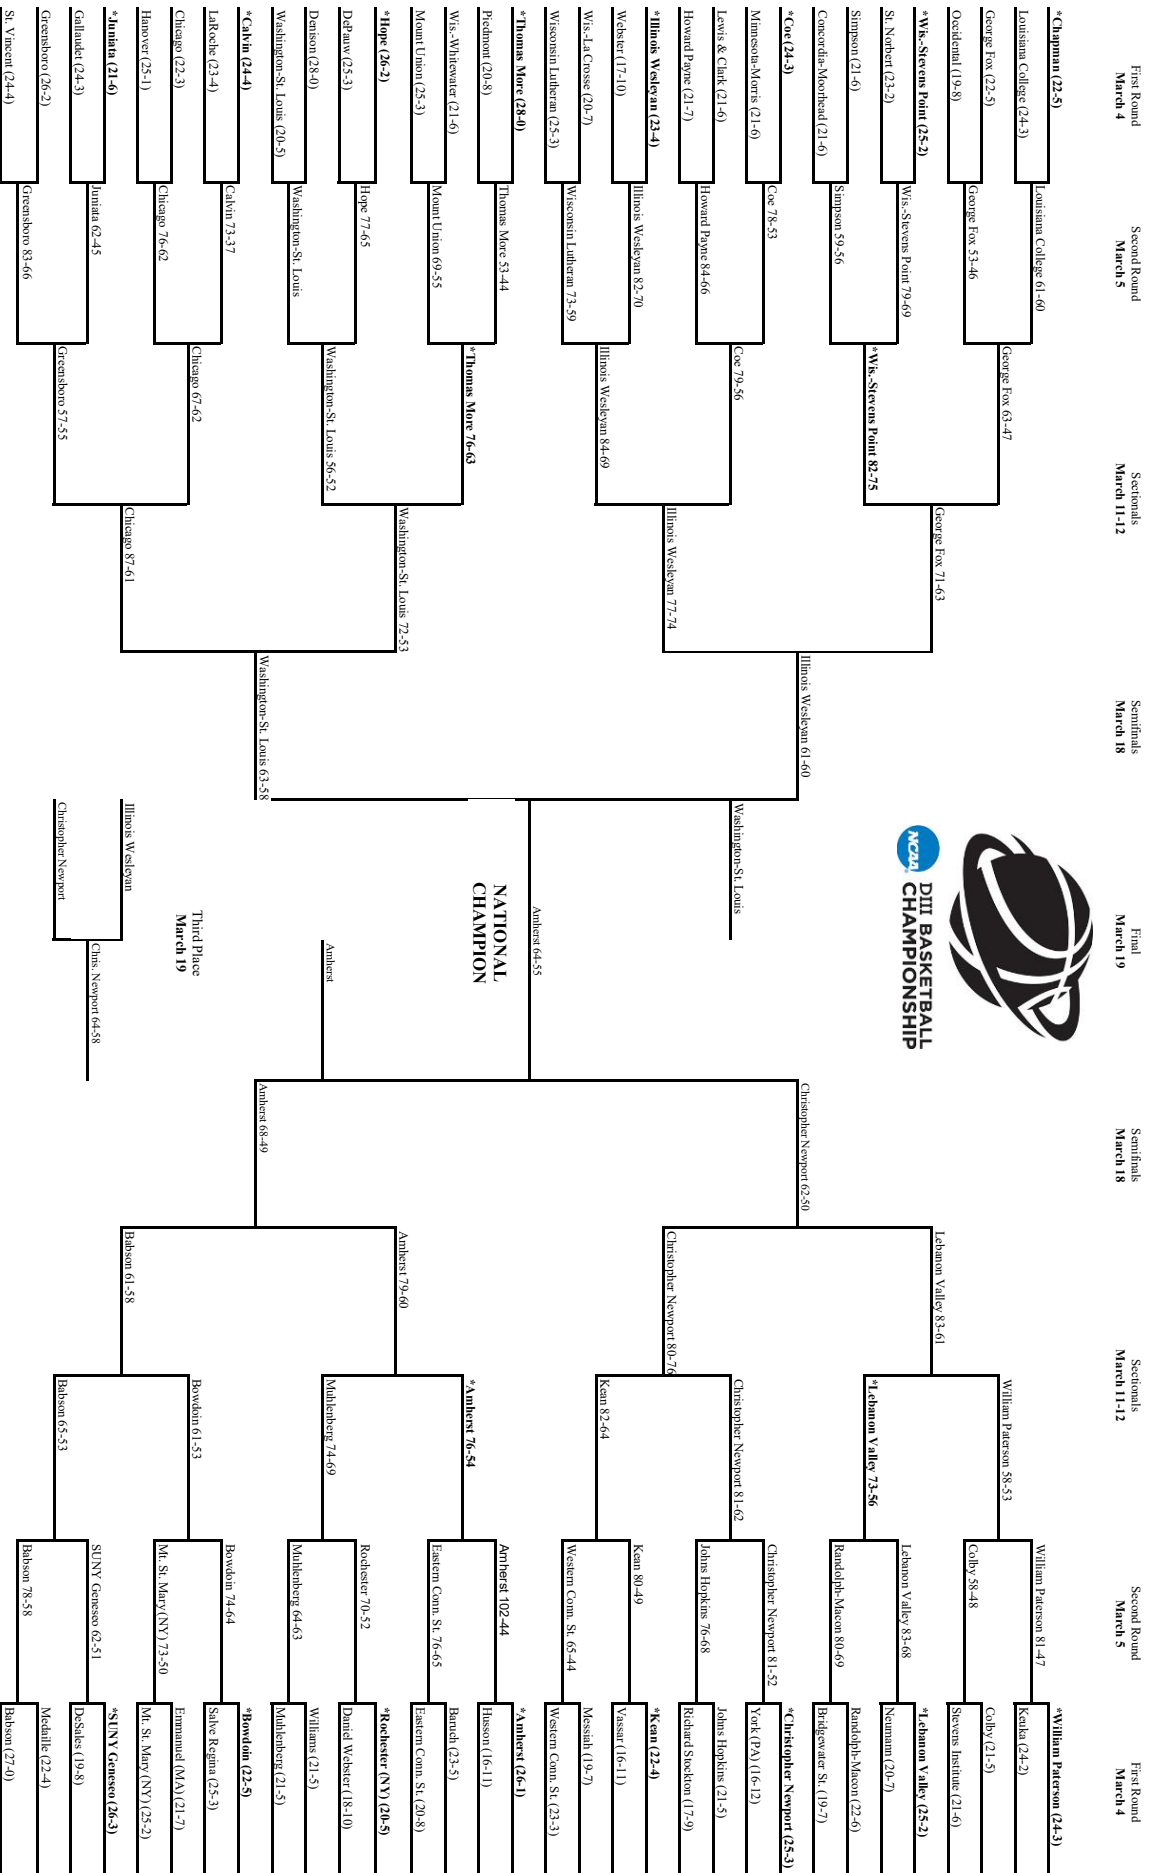

2011 NCAA Division III Women's BASKETBALL CHAMPIONSHIP

NATIONAL CHAMPION

Third Place
March 19

* First-and second-round & sectional games will be played on the campus of one of the participating institutions.