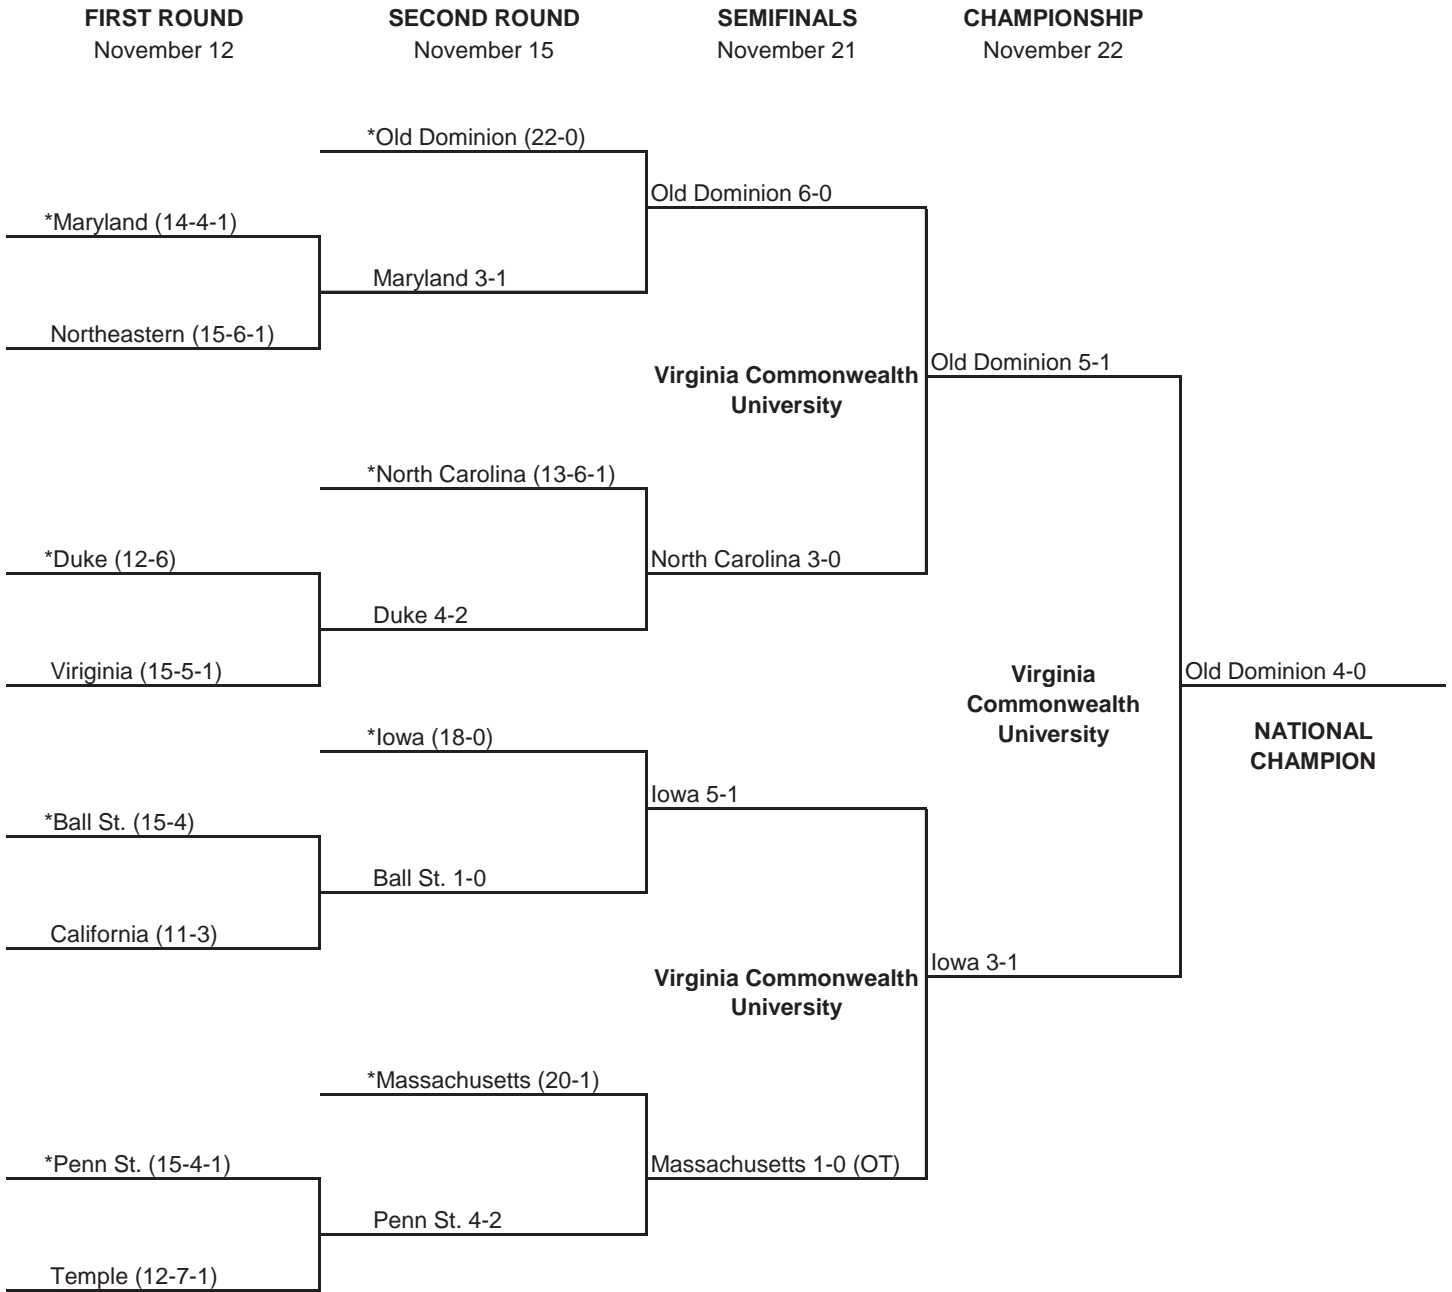

1992 NCAA DIVISION I FIELD HOCKEY CHAMPIONSHIP

*Host Institution