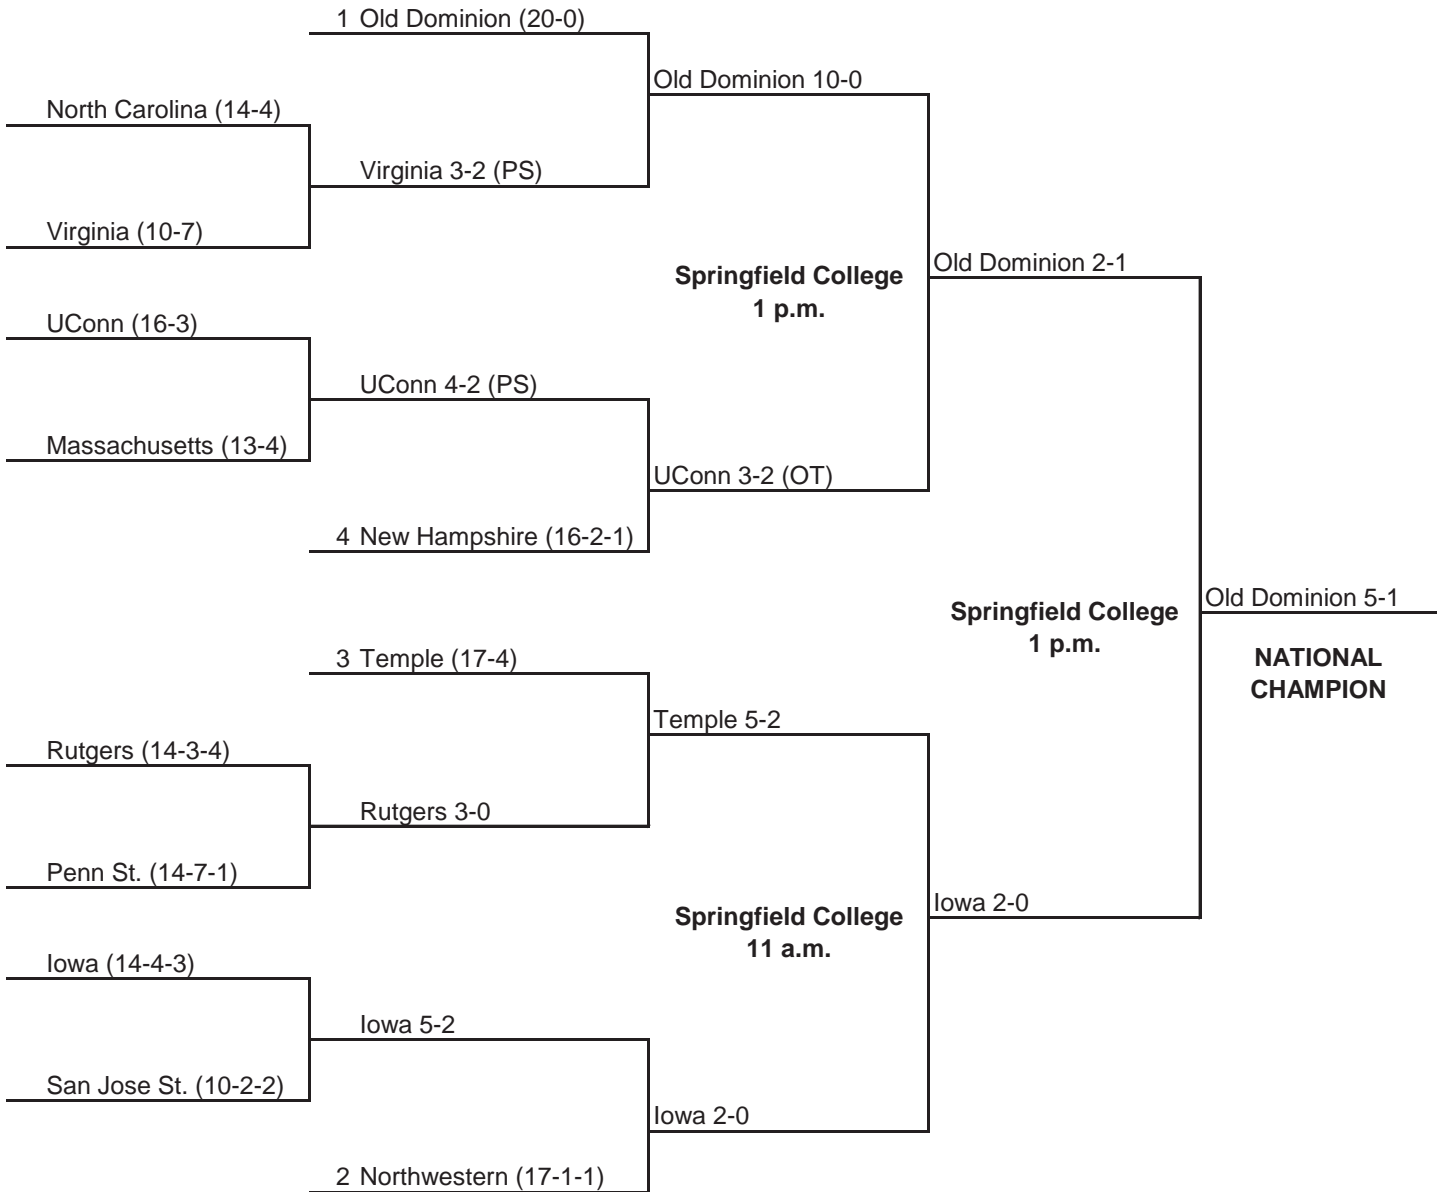

1984 NCAA DIVISION I FIELD HOCKEY CHAMPIONSHIP

FIRST ROUND

November 10

SECOND ROUND

November 11

SEMIFINALS

November 17

CHAMPIONSHIP

November 18