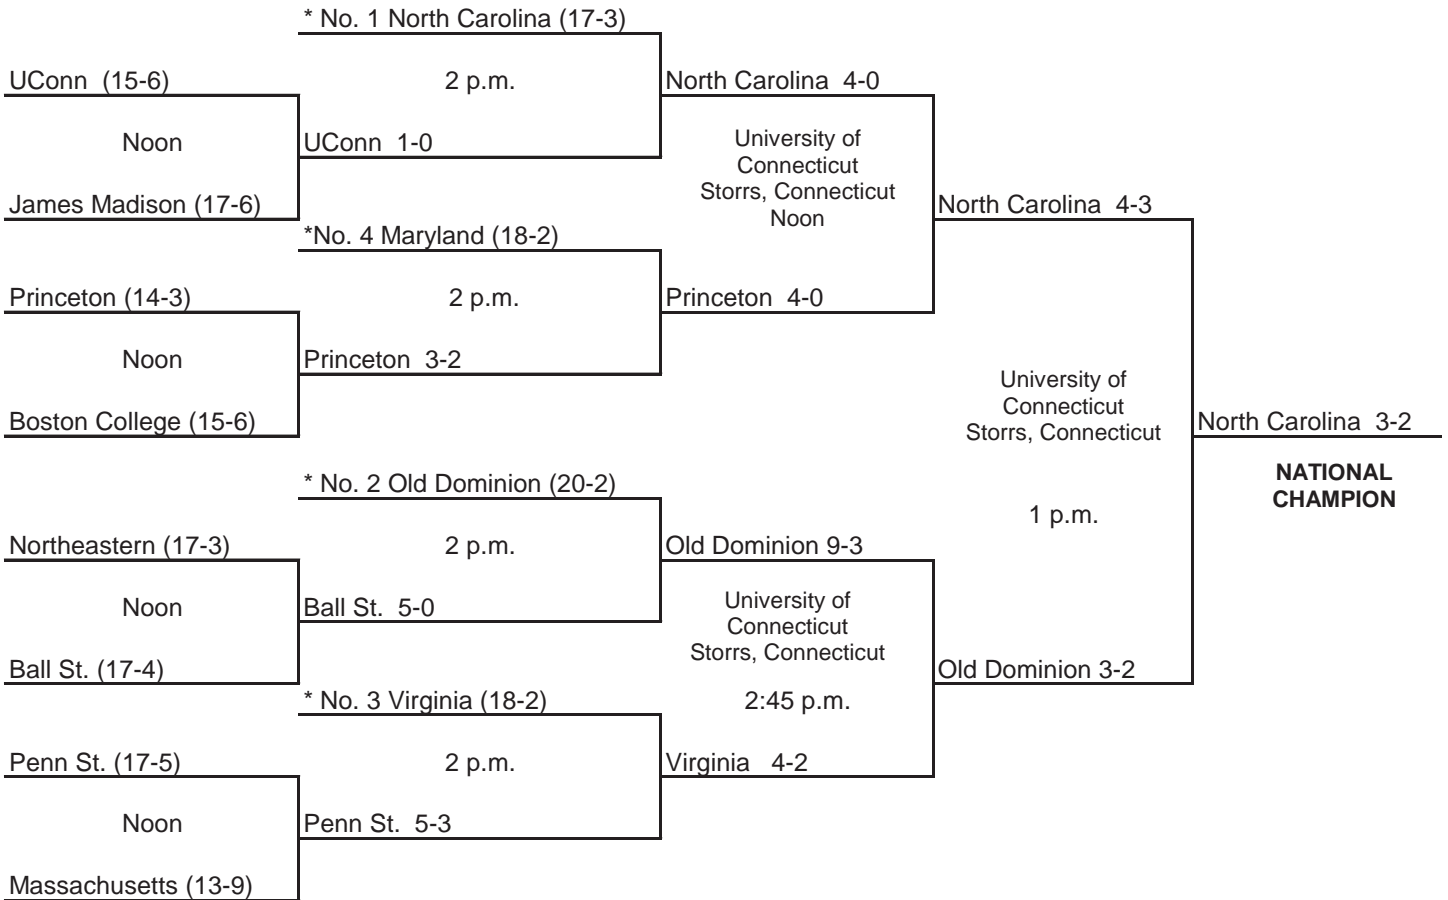

1997 Division I

FIELD HOCKEY CHAMPIONSHIP

First Round
November 15

Second Round
November 16

Semifinals
November 21

Championship
November 23

* Host institution