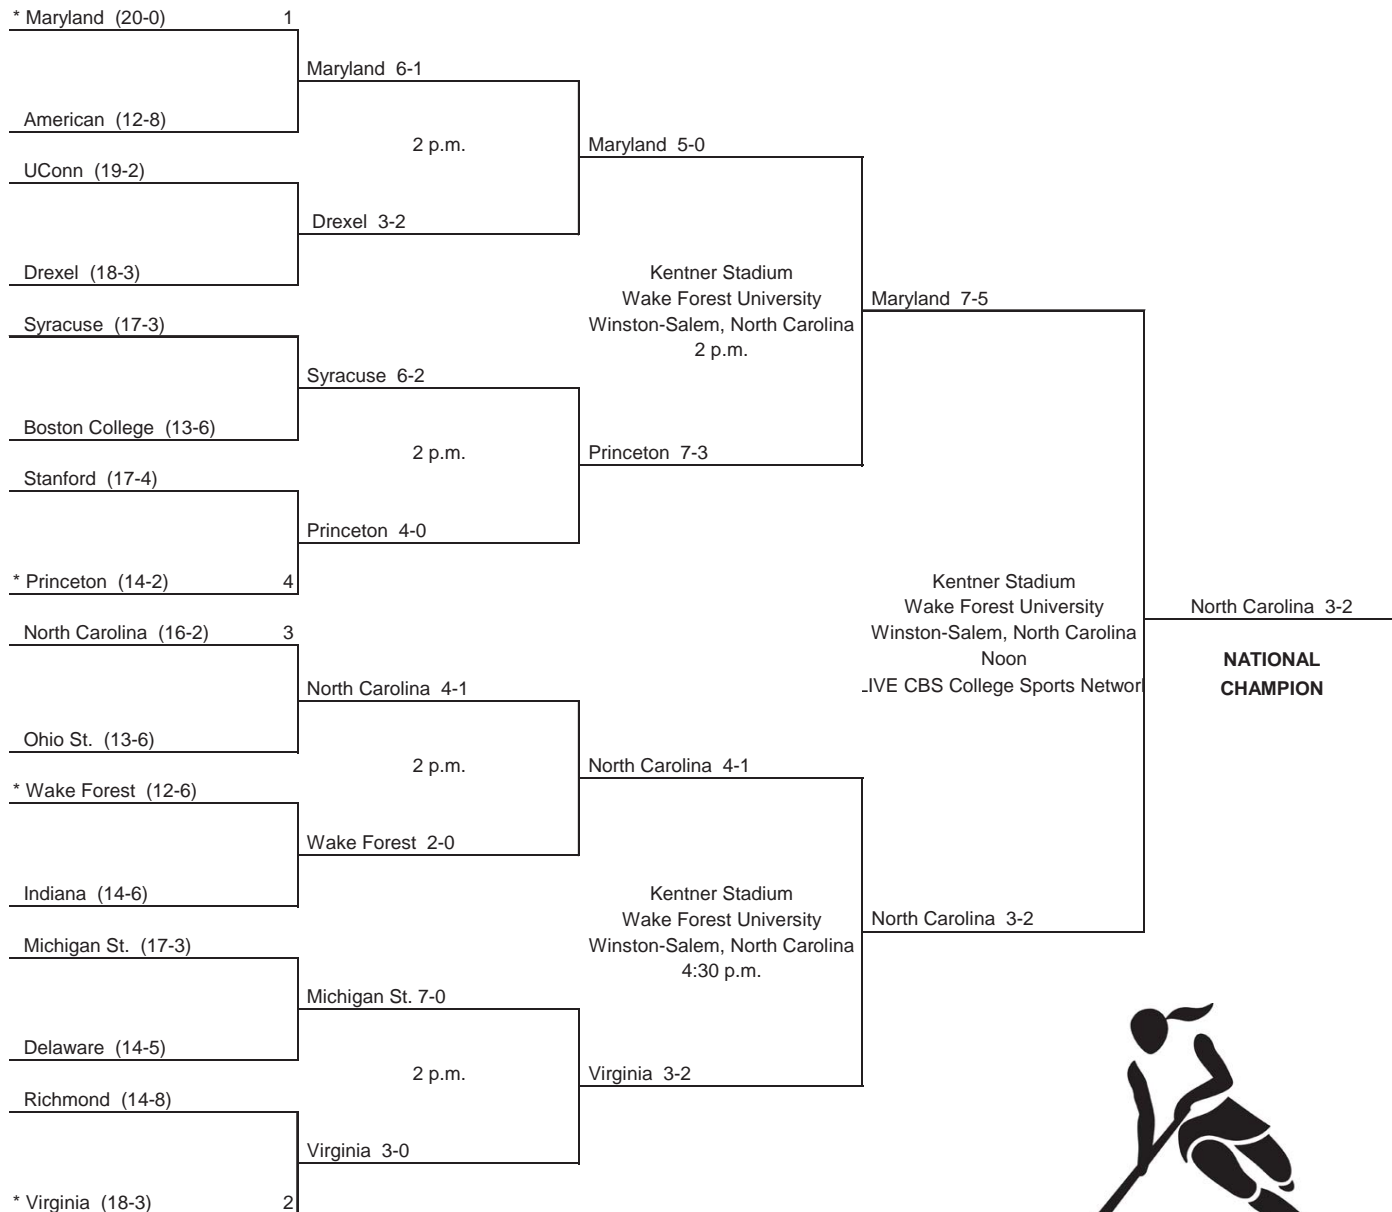

*Denotes host institution
Home team is the seeded team in the seeded game.
In the non-seeded game, the team on the top of the bracket is the home team.