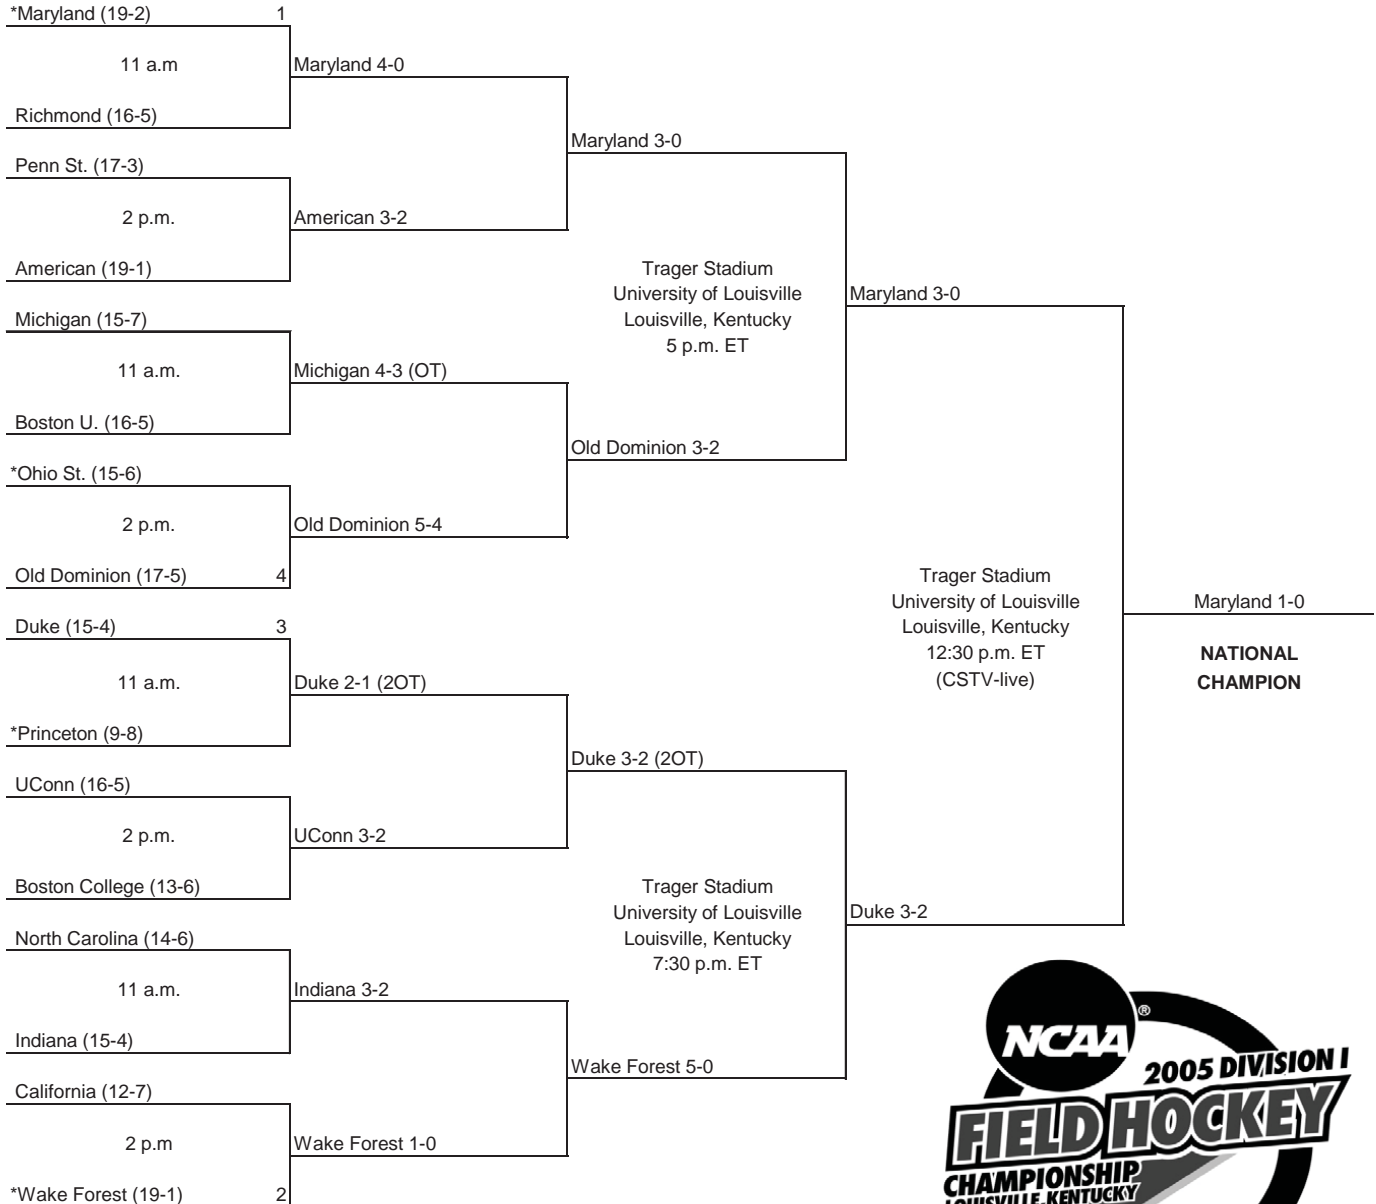

2005 Division I Field Hockey

First Round
November 12

Second Round
November 13

Semifinals
November 18

Championship
November 20

*Denotes host institution
Home team is the seeded team in the seeded game.
In the non-seeded games, the team on the top of the bracket is the home team.