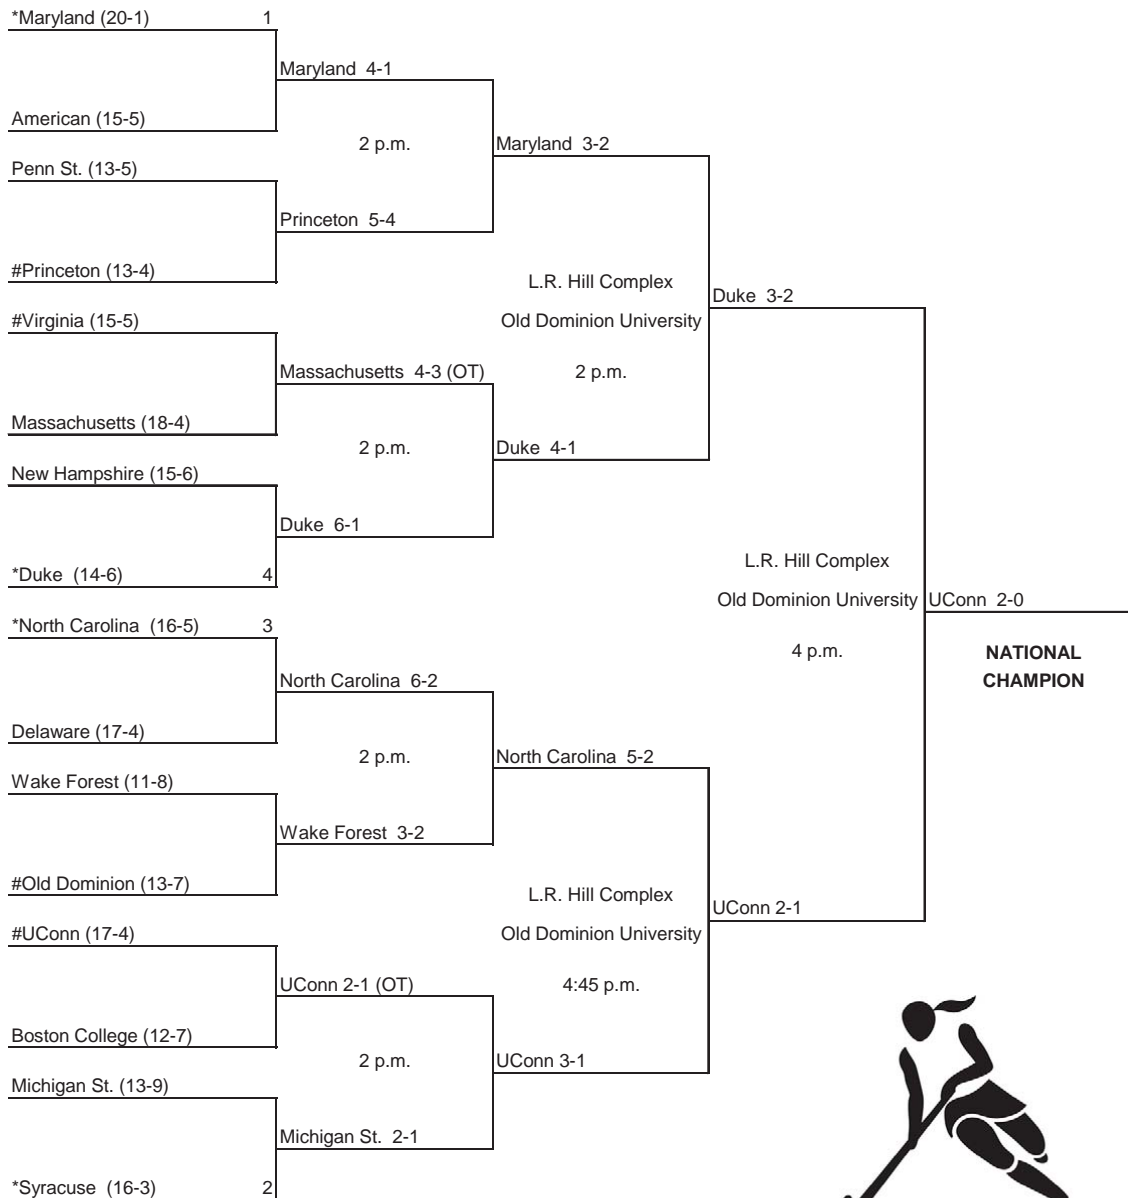

2013 Division I Field Hockey

First Round
November 16

Second Round
November 17

Semifinals
November 22

Championship
November 24