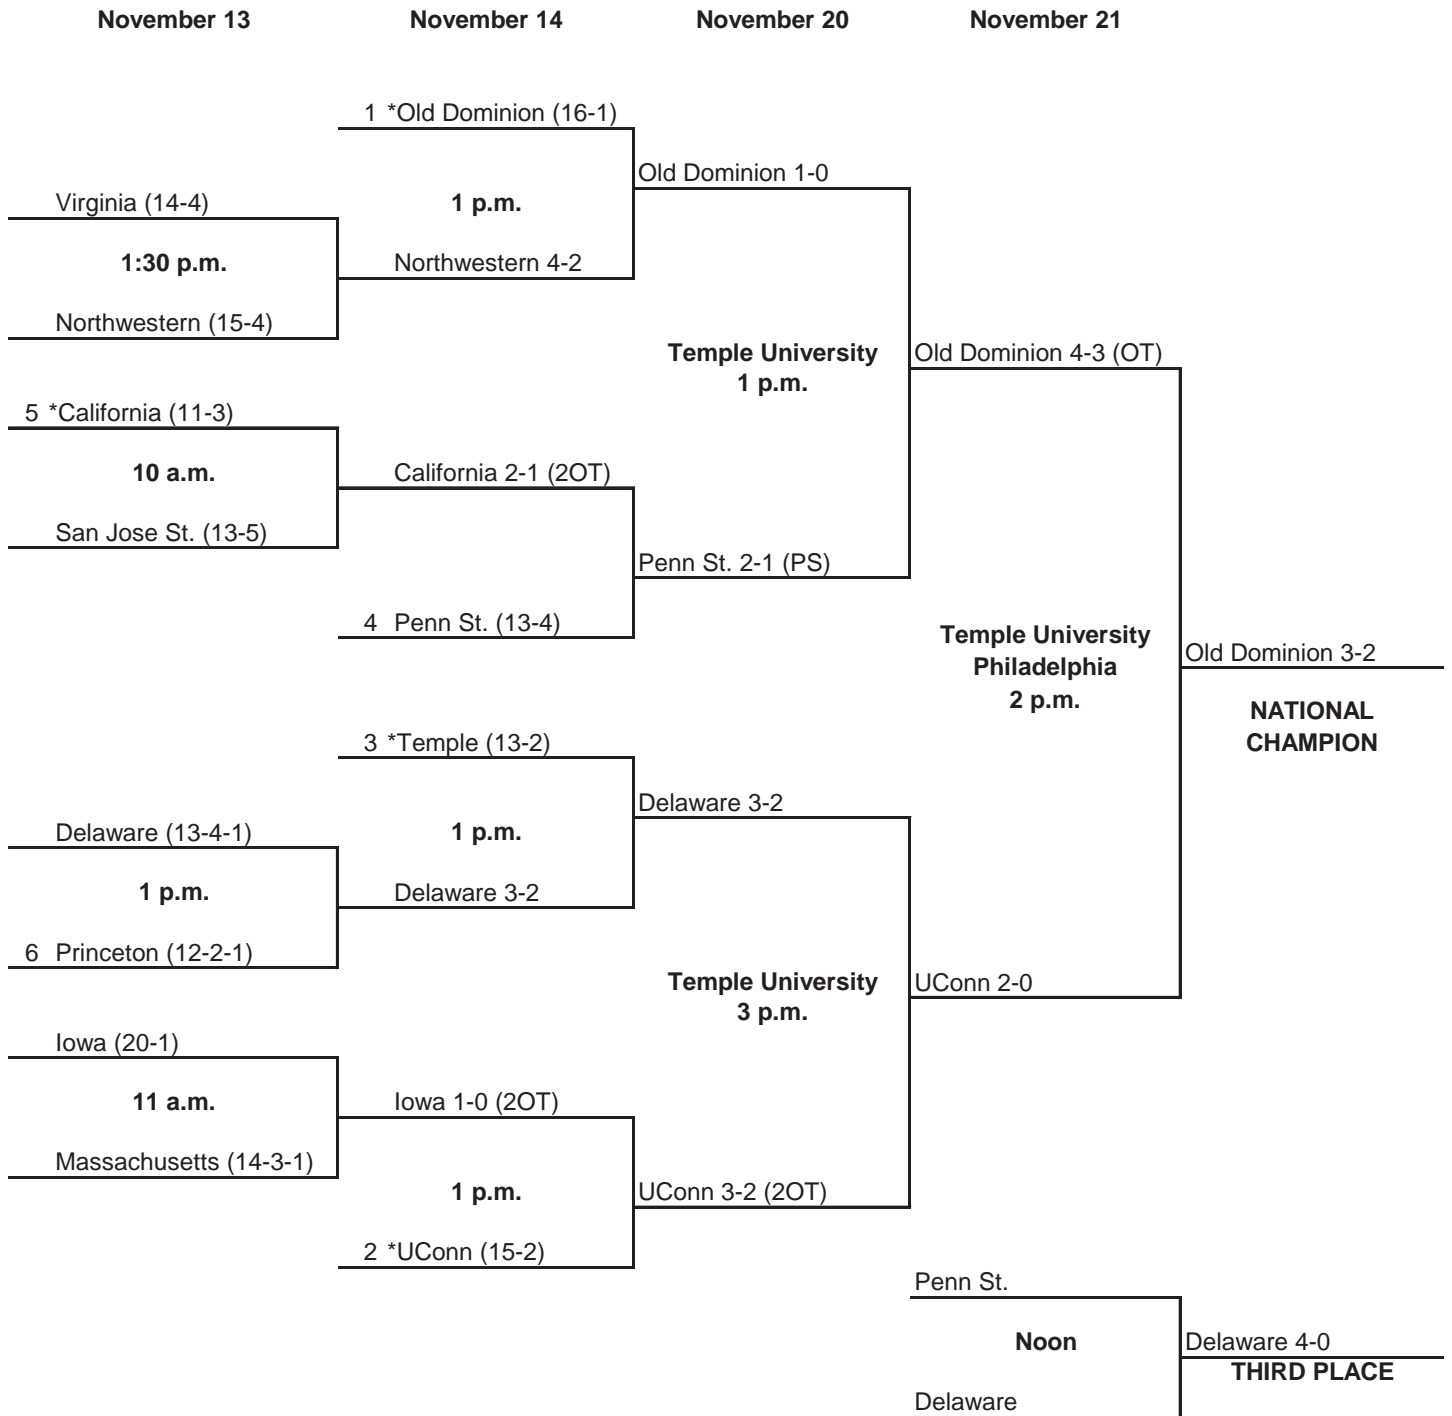

1982 NCAA DIVISION I FIELD HOCKEY CHAMPIONSHIP

* Host Institution