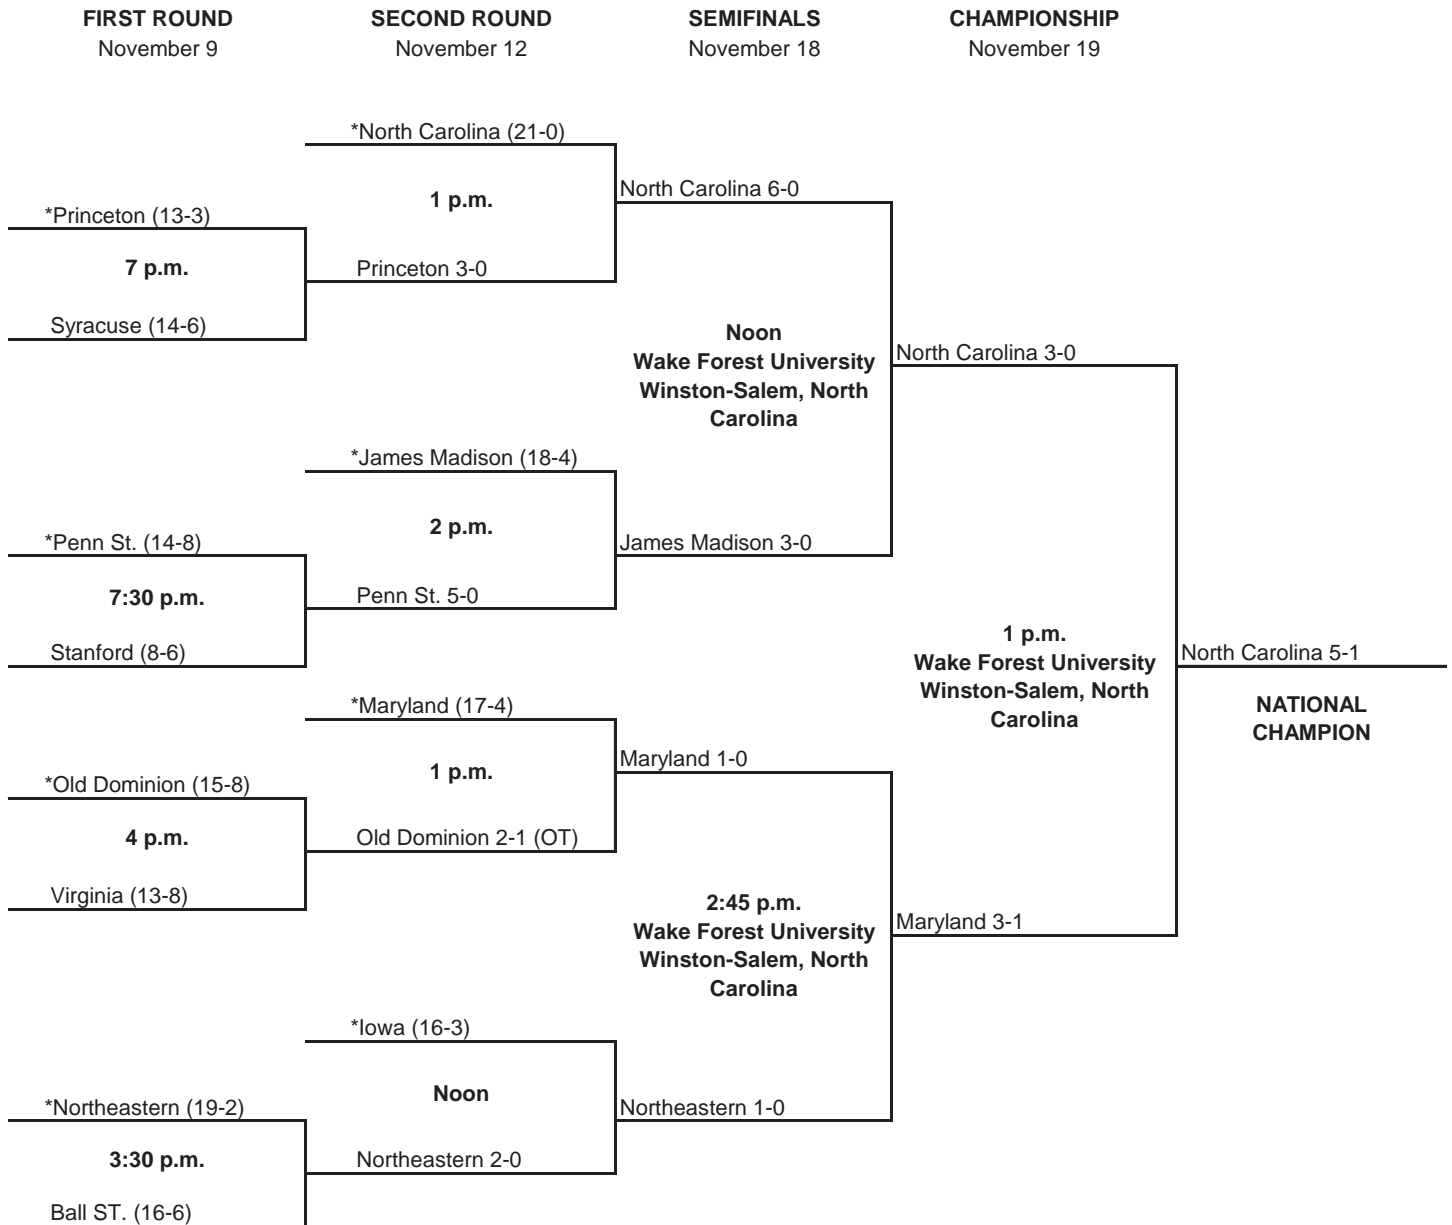

1993 NCAA DIVISION I FIELD HOCKEY CHAMPIONSHIP

*Host Institution

1994 NCAA DIVISION I FIELD HOCKEY CHAMPIONSHIP

**NATIONAL
CHAMPION**

*Host Institution

1995 NCAA DIVISION I FIELD HOCKEY CHAMPIONSHIP

*Host Institution
All game times are local.