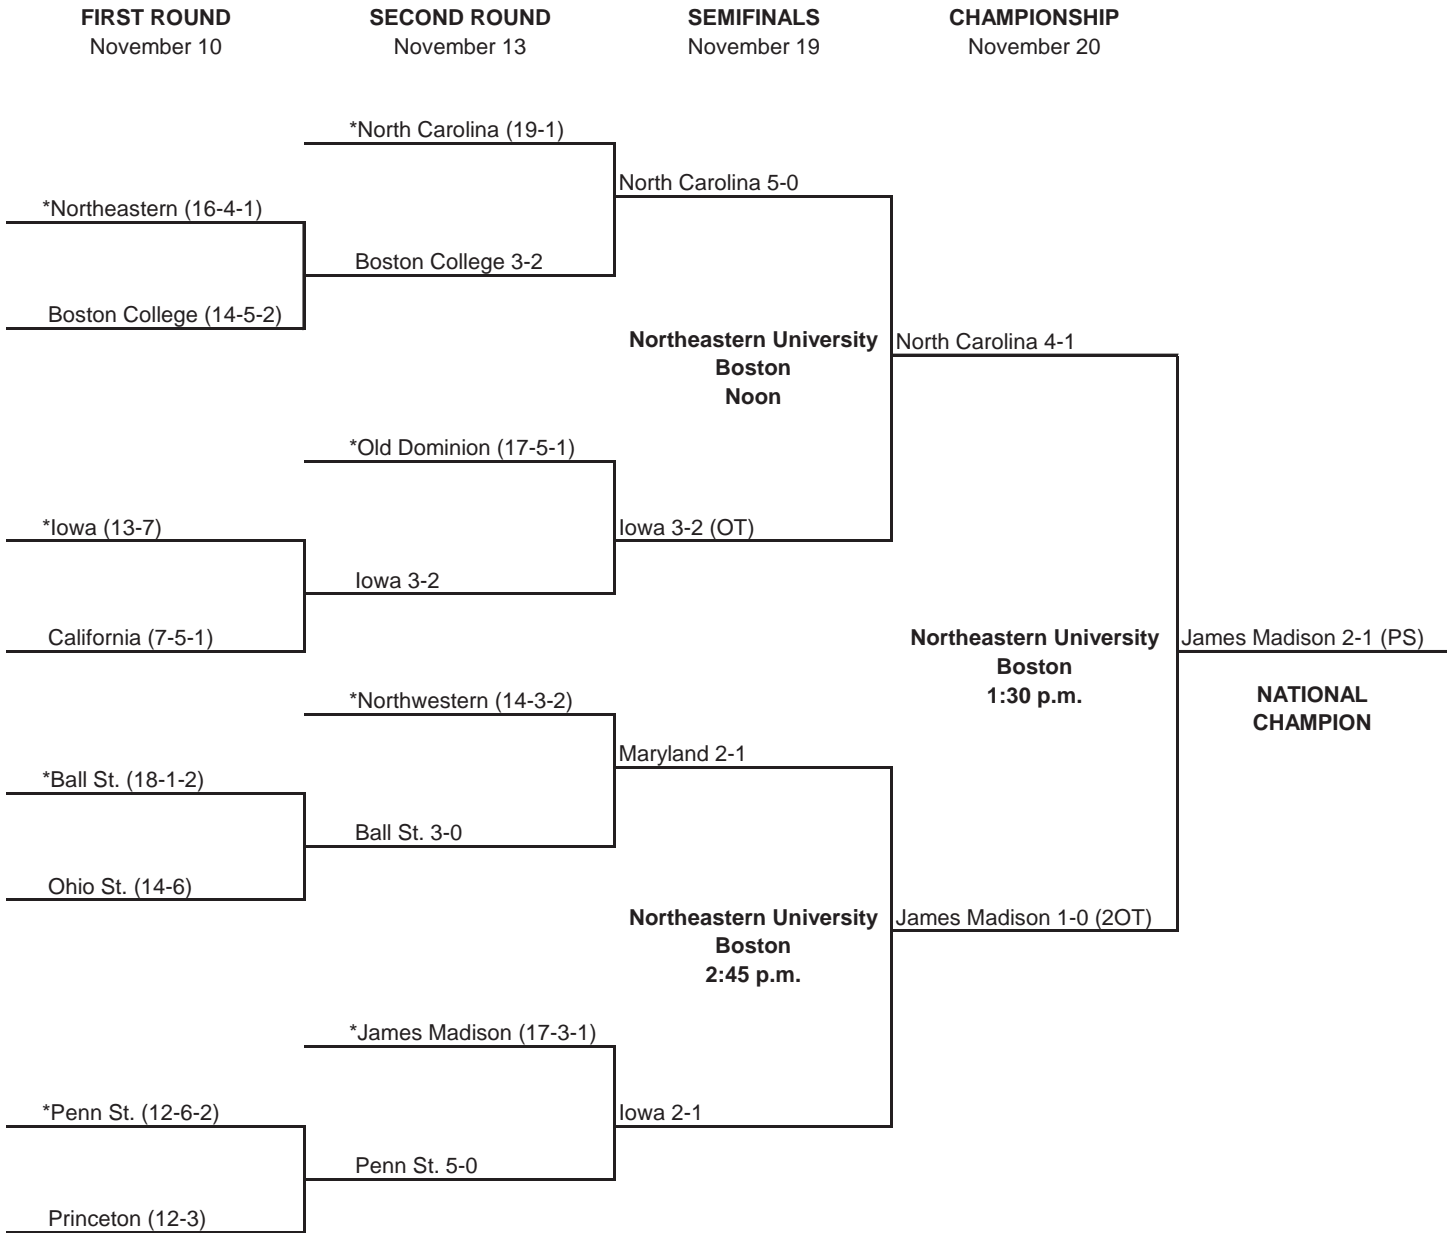

1993 NCAA DIVISION I FIELD HOCKEY CHAMPIONSHIP

*Host Institution

1994 NCAA DIVISION I FIELD HOCKEY CHAMPIONSHIP

**NATIONAL
CHAMPION**

*Host Institution

1995 NCAA DIVISION I FIELD HOCKEY CHAMPIONSHIP

*Host Institution
All game times are local.