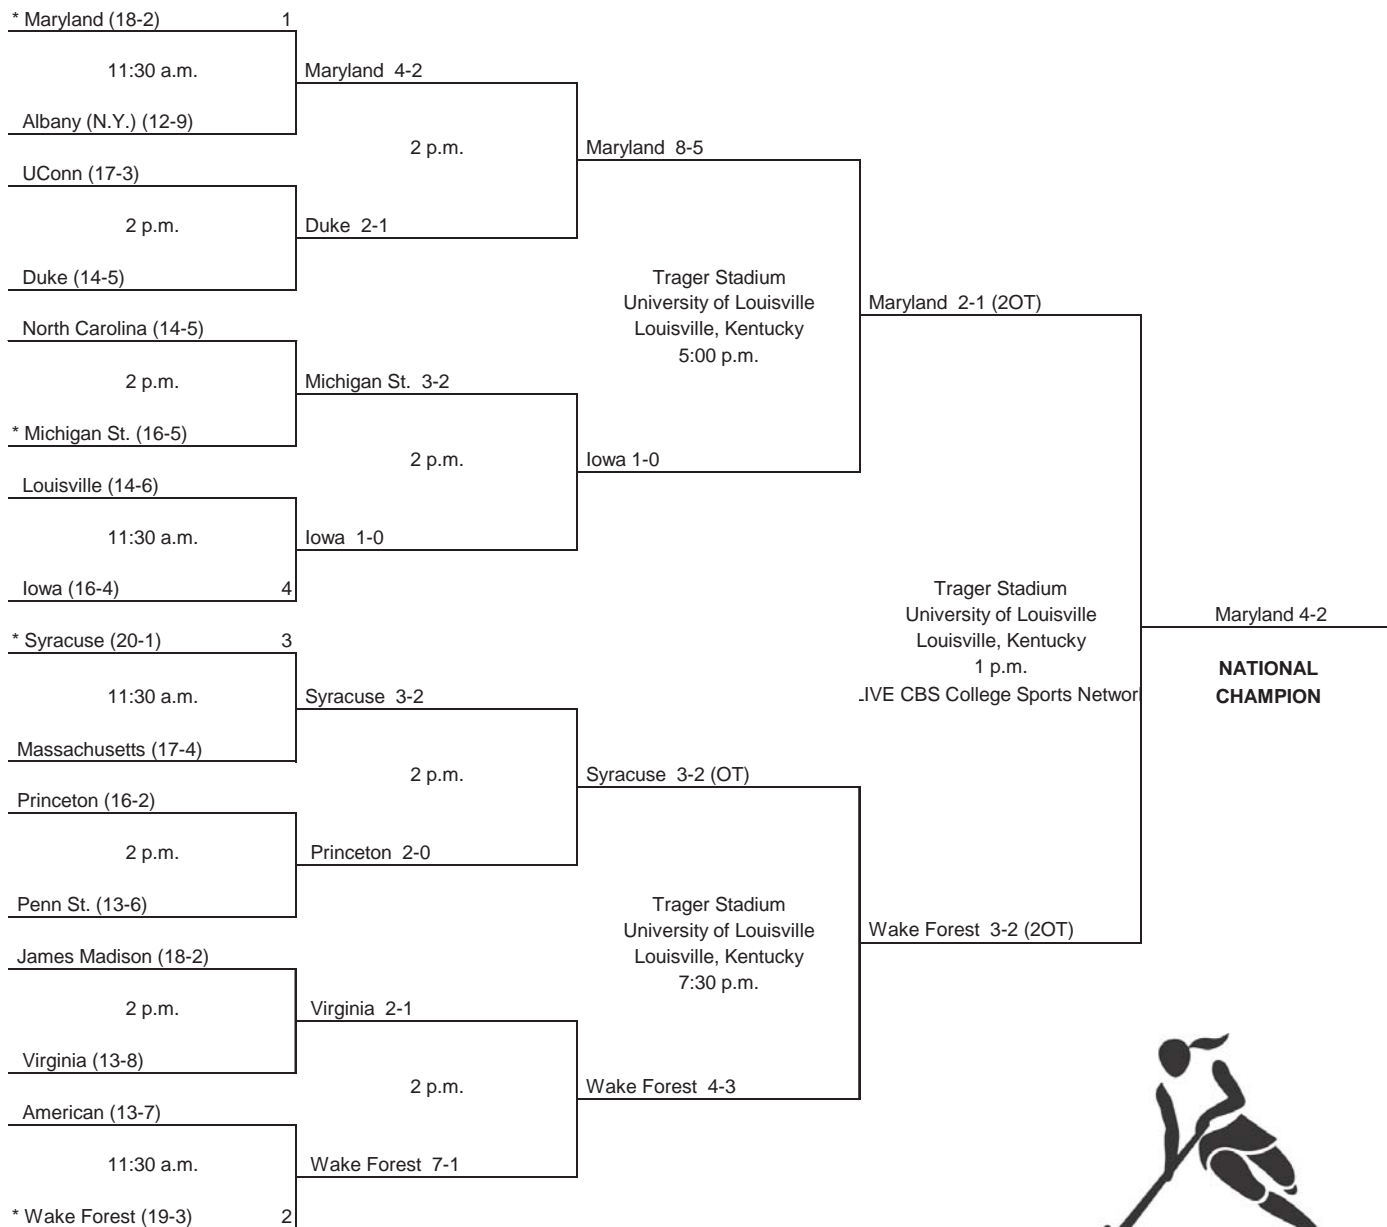

2008 Division I Field Hockey

First Round
November 15

Second Round
November 16

Semifinals
November 21

Championship
November 23

*Denotes host institution
Home team is the seeded team in the seeded game.
In the non-seeded game, the team on the top of the bracket is the home team.