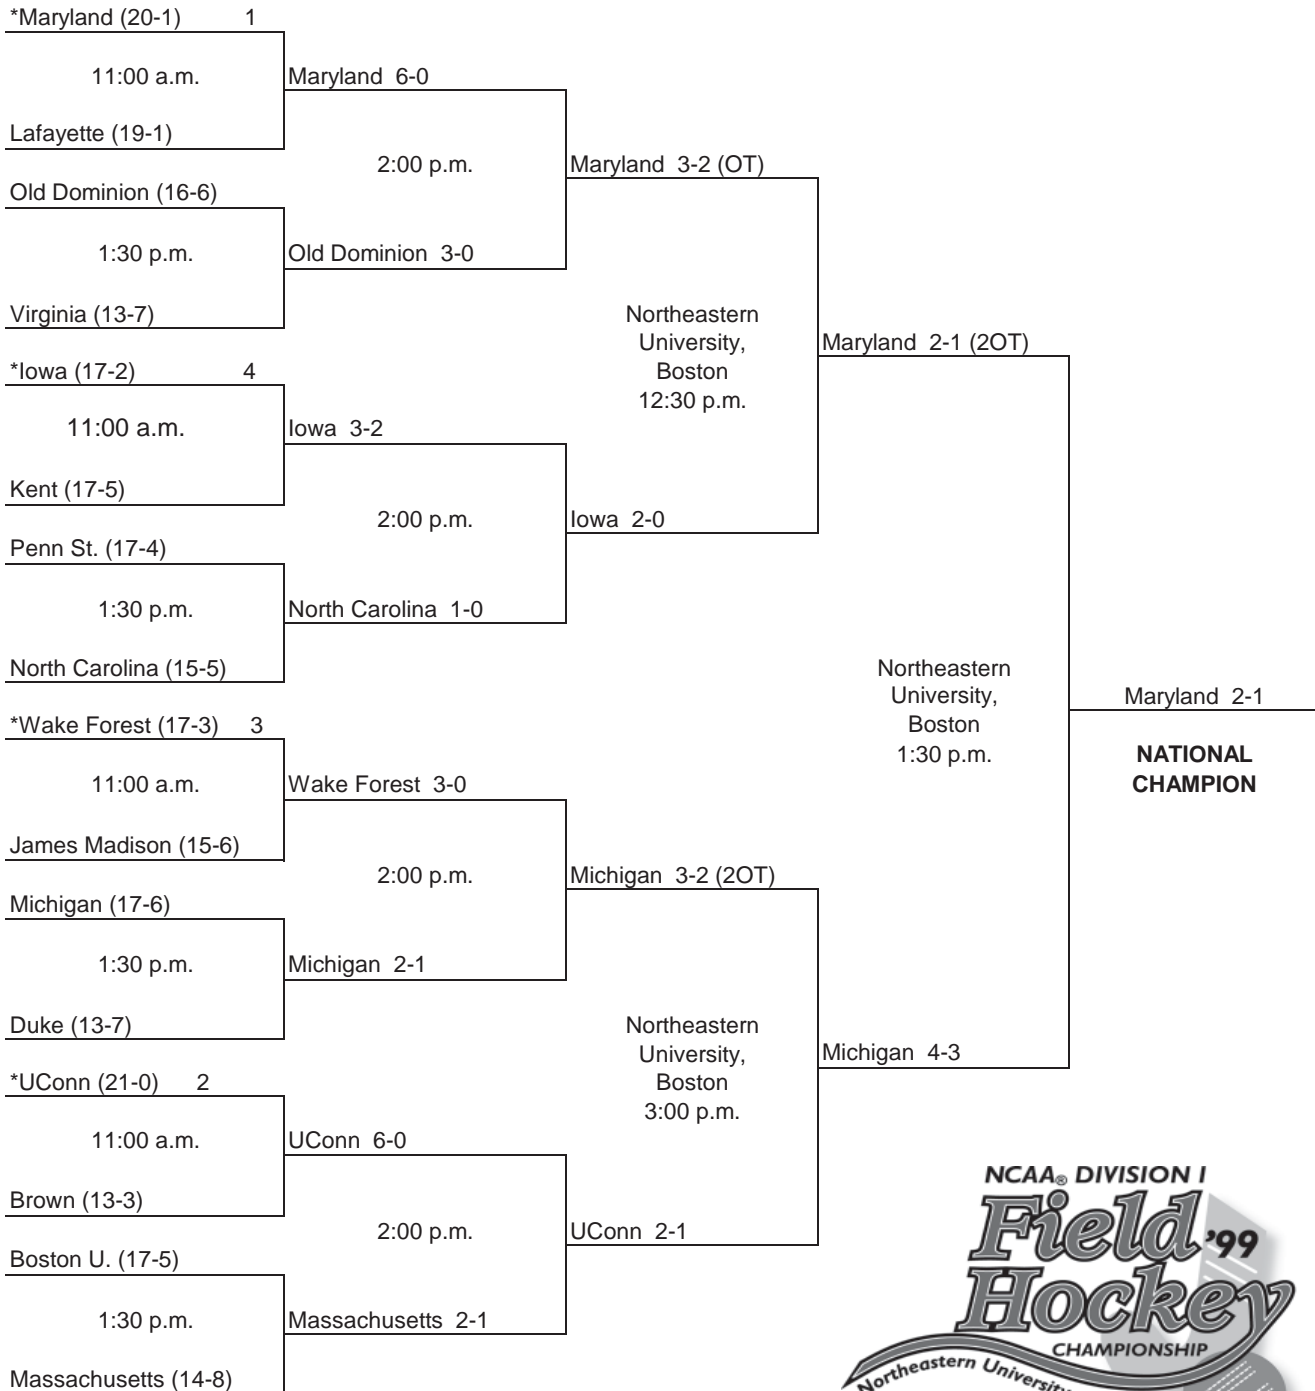

1999 Division I FIELD HOCKEY CHAMPIONSHIP

First Round
November 13

Second Round
November 14

Semifinals
November 19

Championship
November 21

*Host Institutions