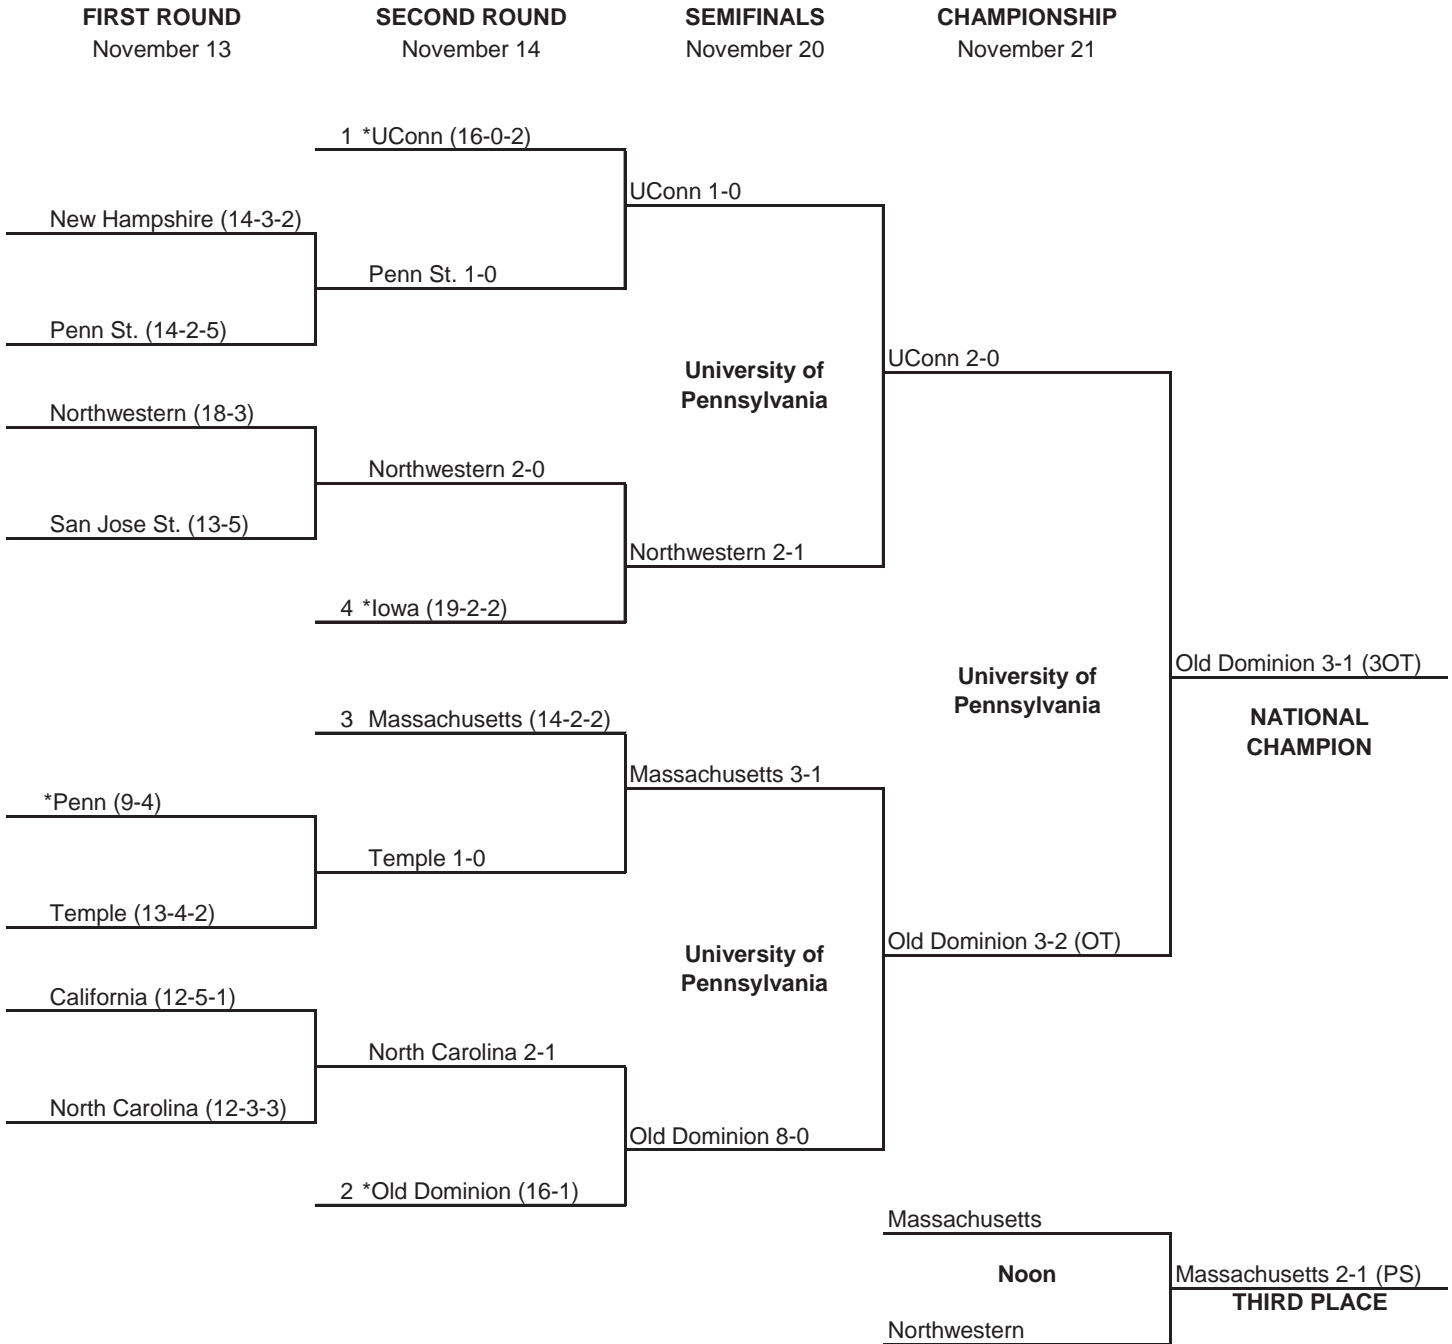

1983 NCAA DIVISION I FIELD HOCKEY CHAMPIONSHIP

* Host Institution