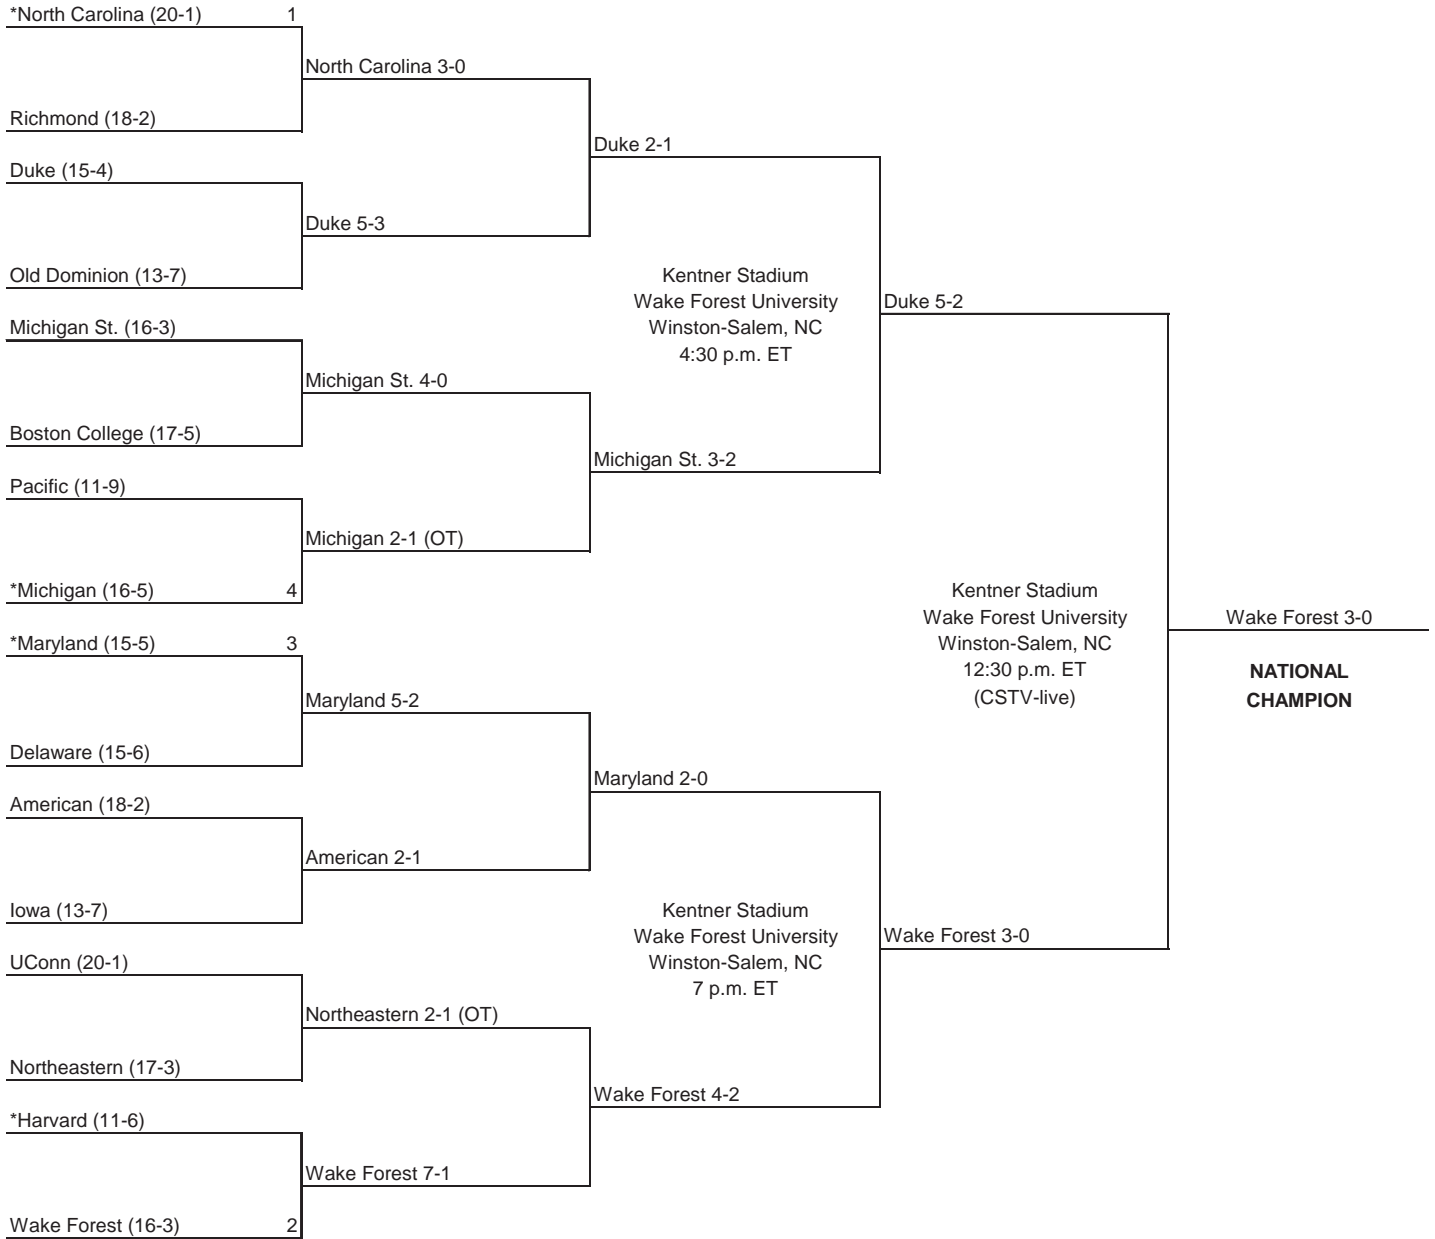

Second Round
November 14

Semifinals
November 19

Championship
November 21

*Denotes host institution
Home team is the seeded team in the seeded game.
In the non-seeded game the team on the top of the bracket is the home team.
NCAA/11/14/04/cer