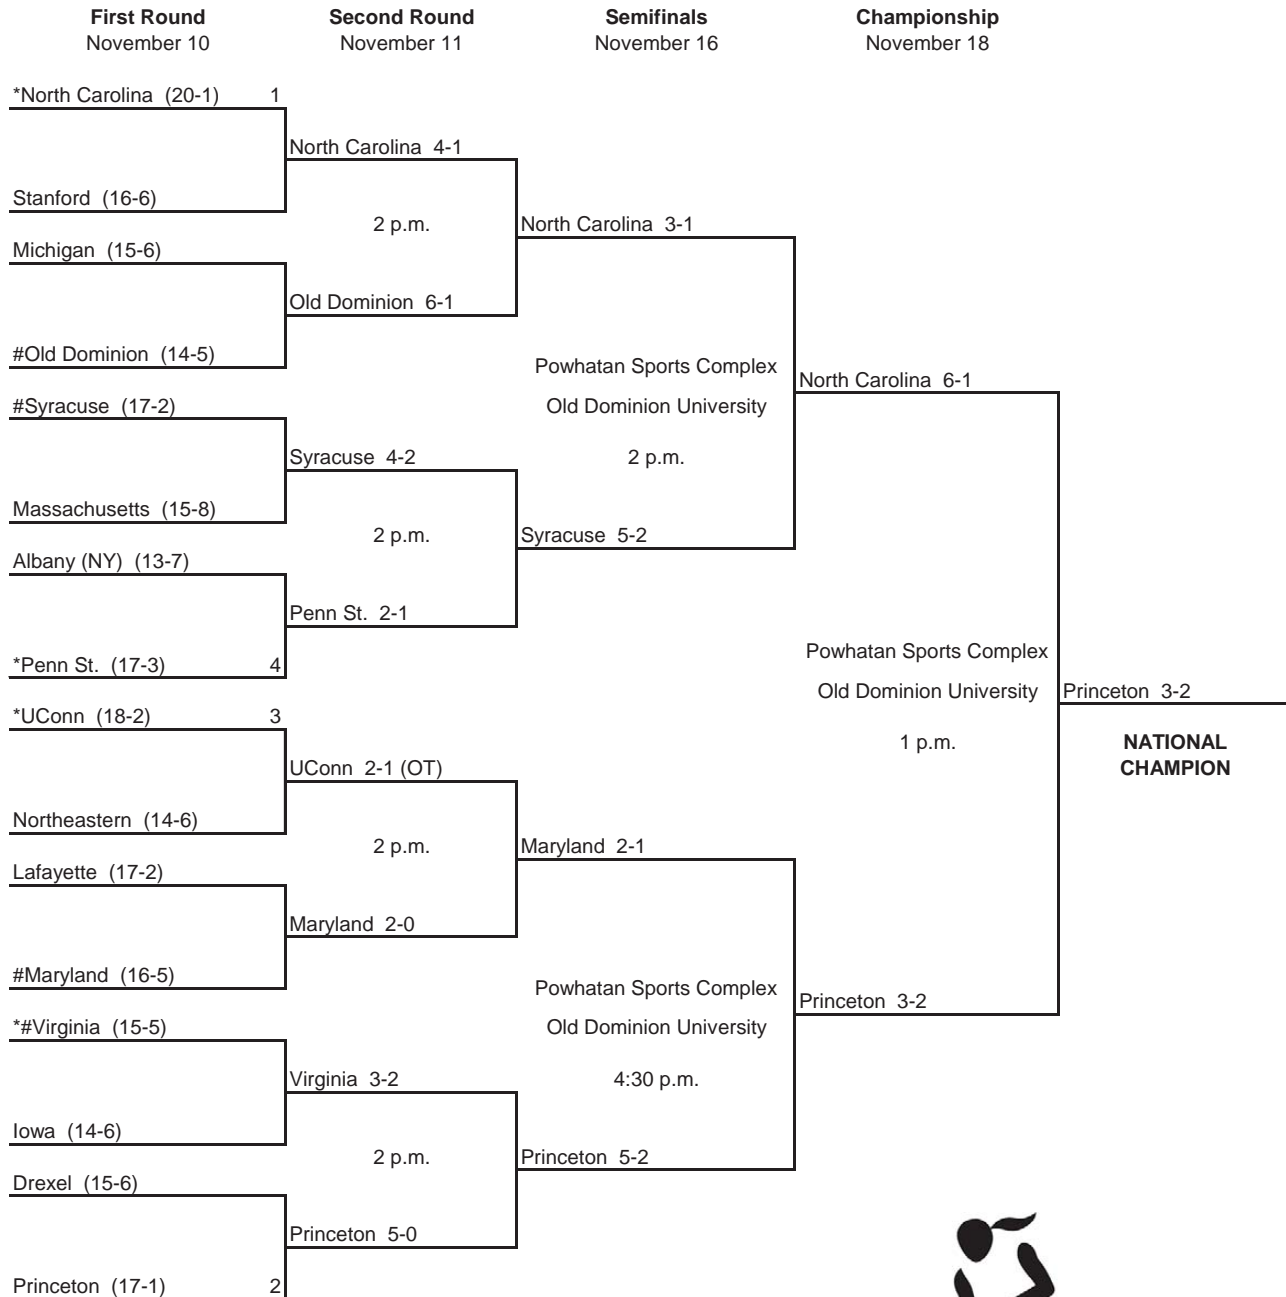

2012 Division I Field Hockey Championship

**NATIONAL
CHAMPION**

*Denotes host institution
Home team is the seeded team in the seeded game
#Home team in the non-seeded game

Game times for first-round games:
11:30 a.m. for seeded games
2 p.m. for non-seeded games

ALL TIMES LOCAL