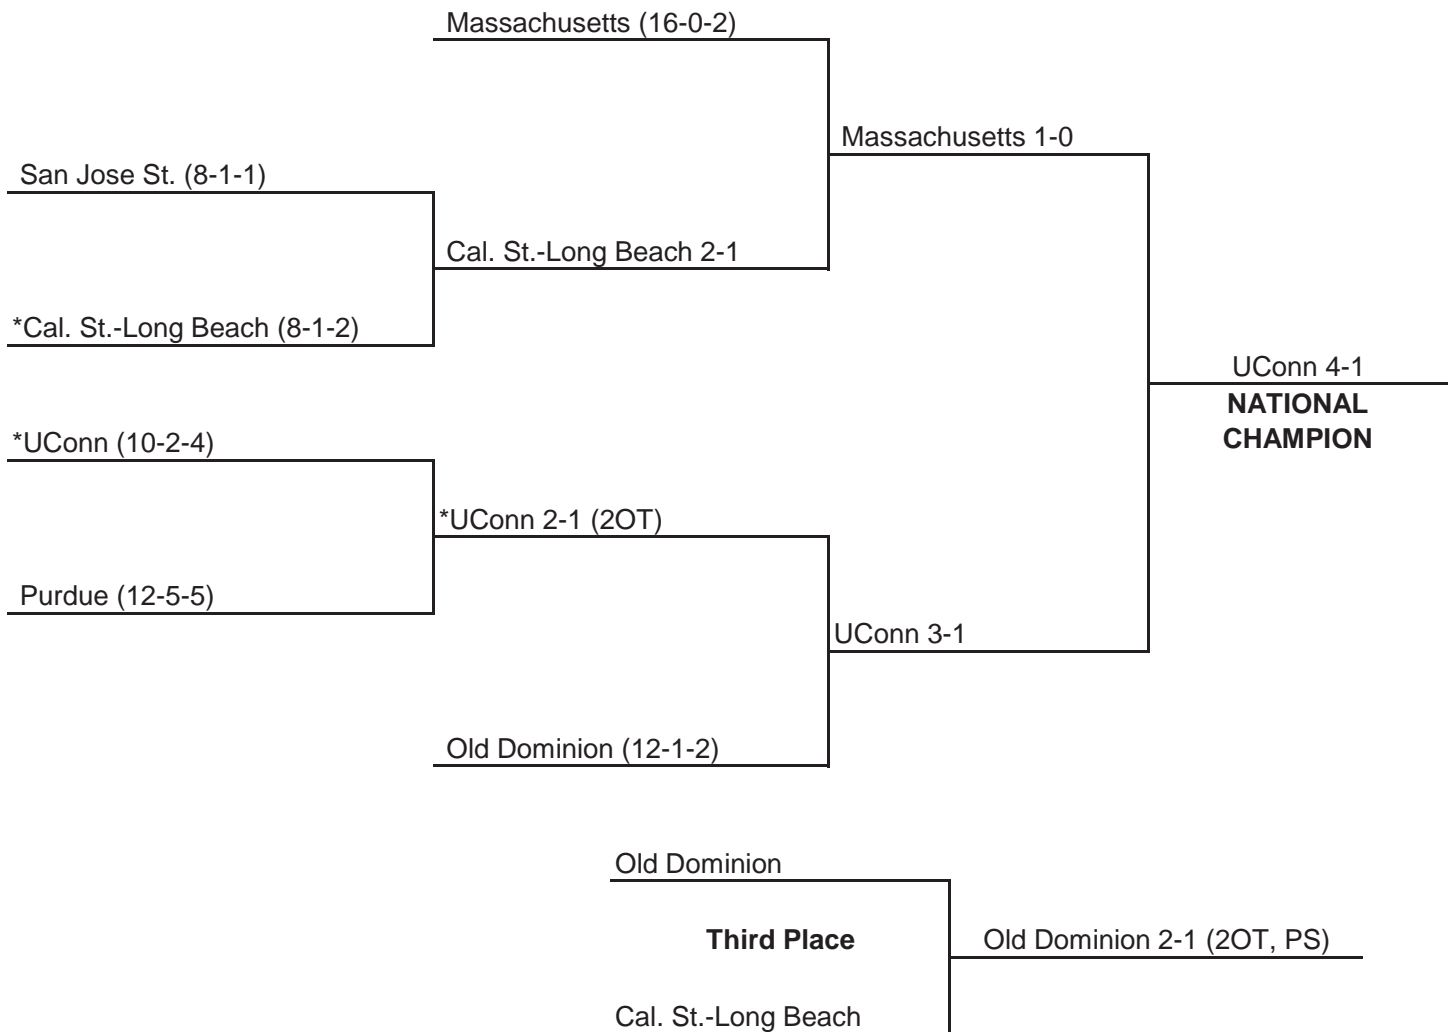

BRACKETS

1981 NCAA DIVISION I FIELD HOCKEY CHAMPIONSHIP BRACKET

November 14

November 21-22
Storrs, Connecticut

*Host Institution