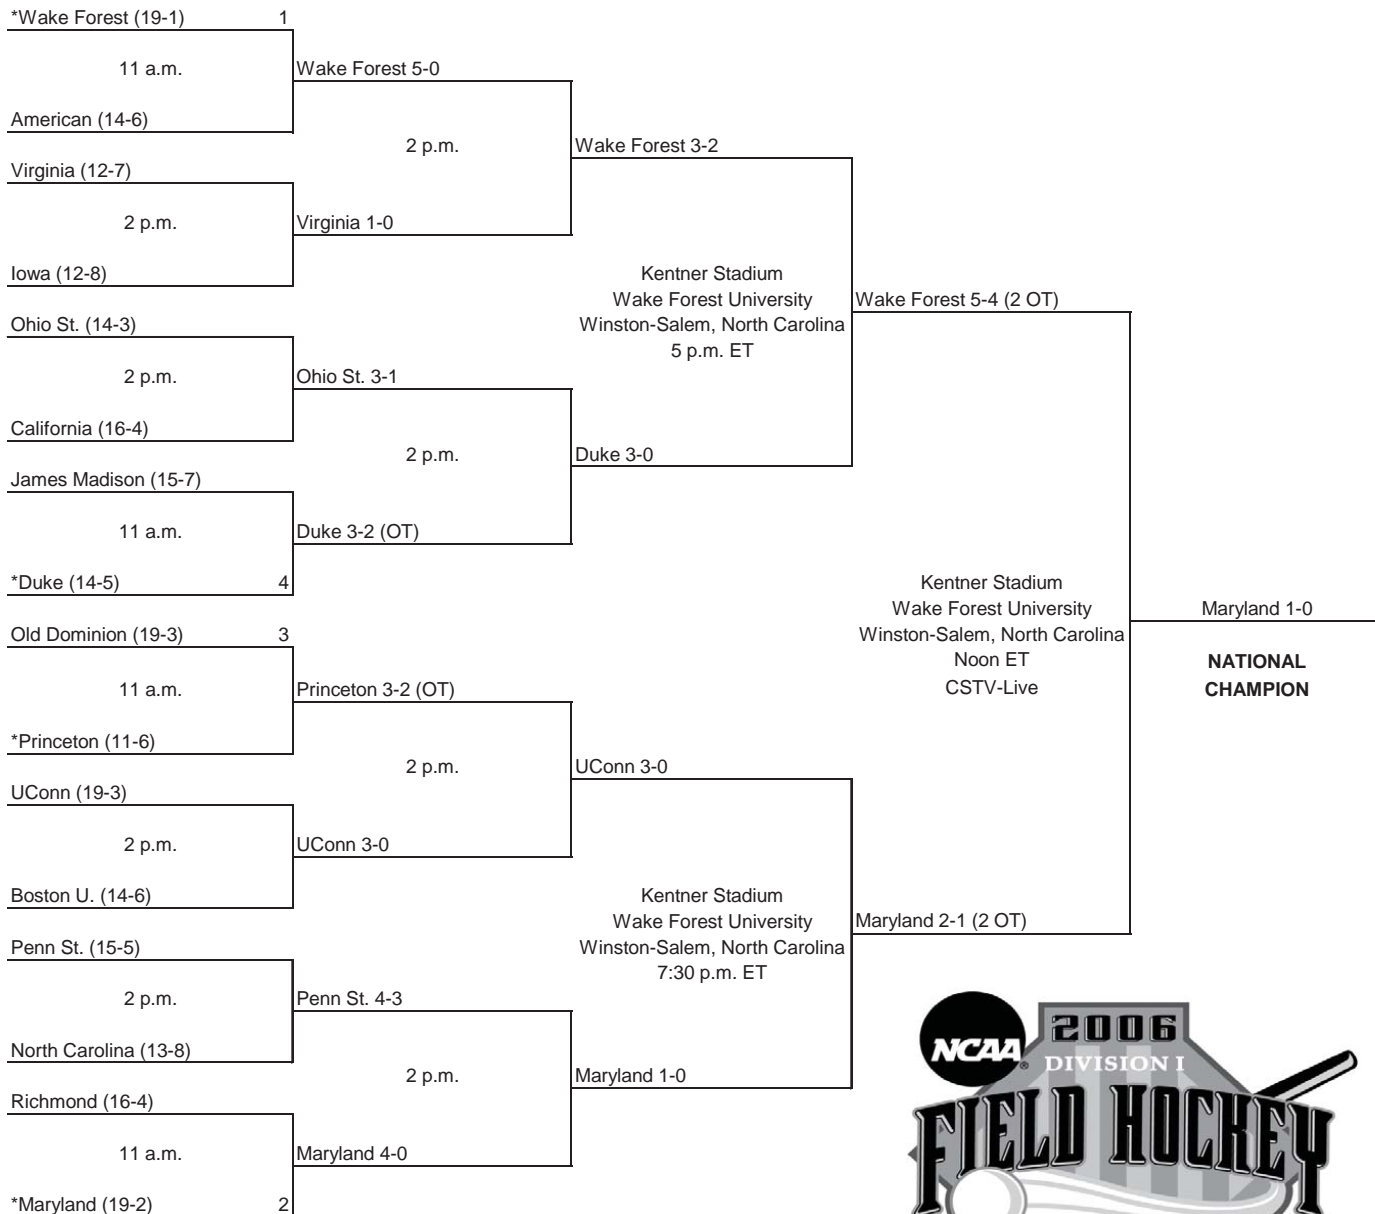

2006 Division I Field Hockey

First Round
November 11

Second Round
November 12

Semifinals
November 17

Championship
November 19

*Denotes host institution
Home team is the seeded team in the seeded game.
In the non-seeded game, the team on the top of the bracket is the home team.