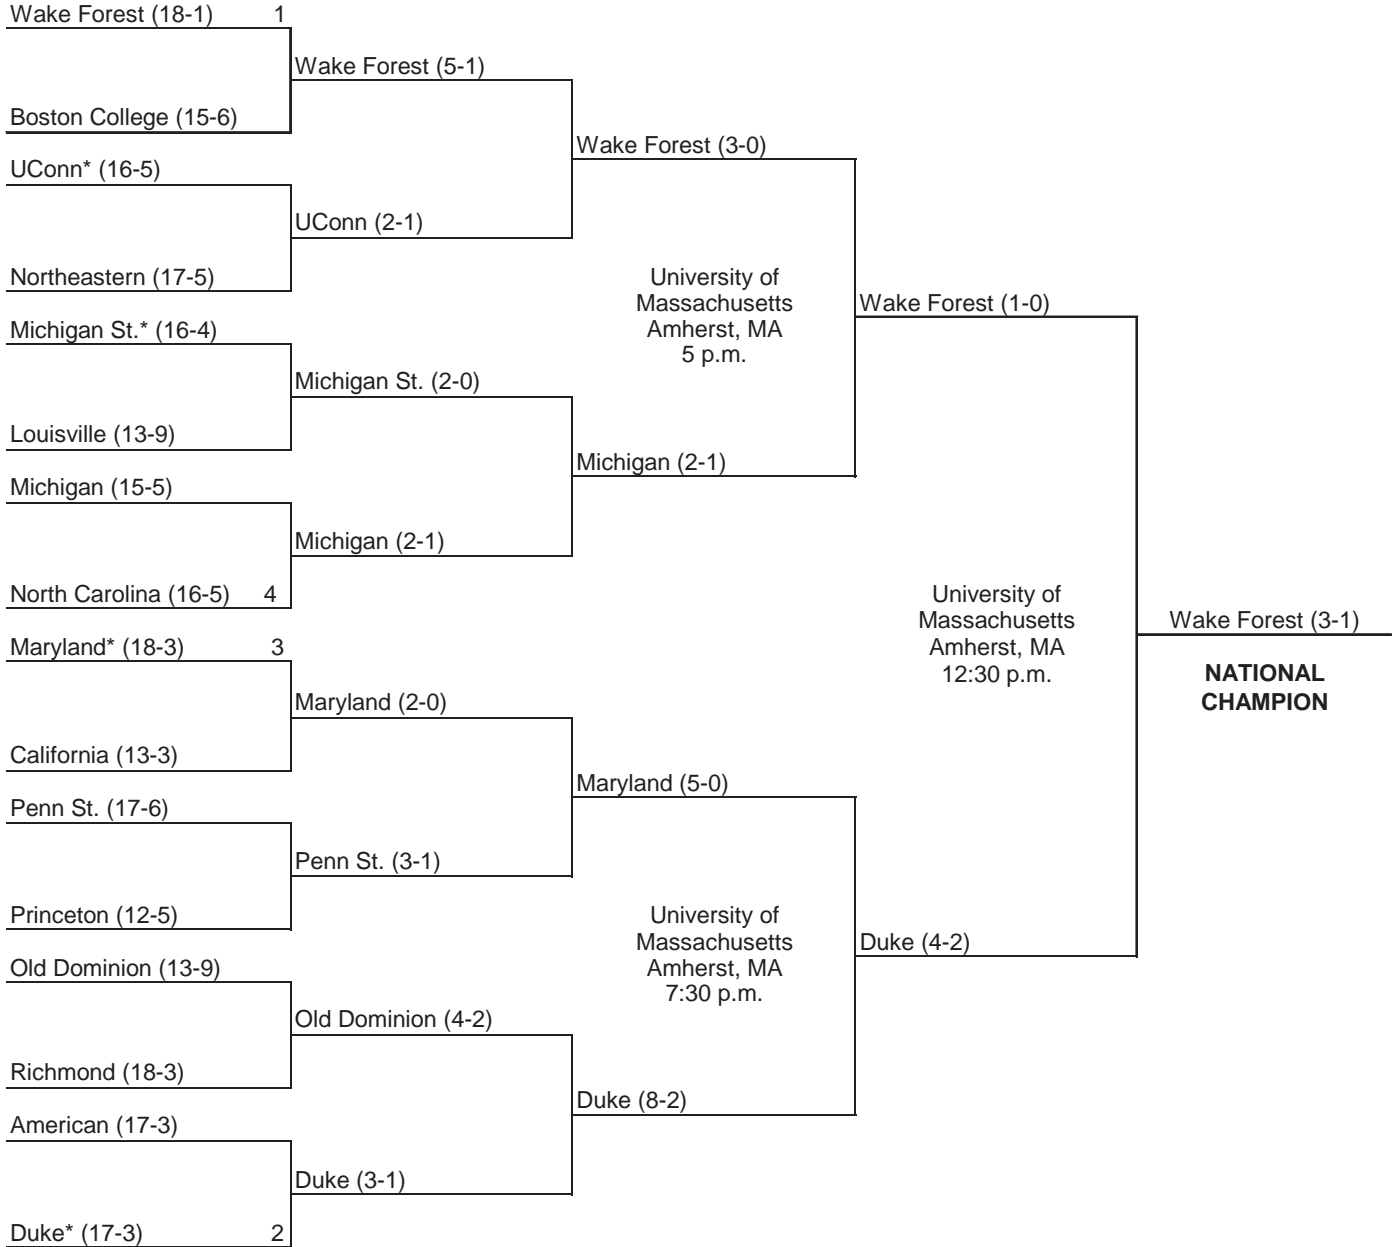

2003 Division I Field Hockey Championship

First Round
November 15

Second Round
November 16

Semifinals
November 21

Championship
November 23