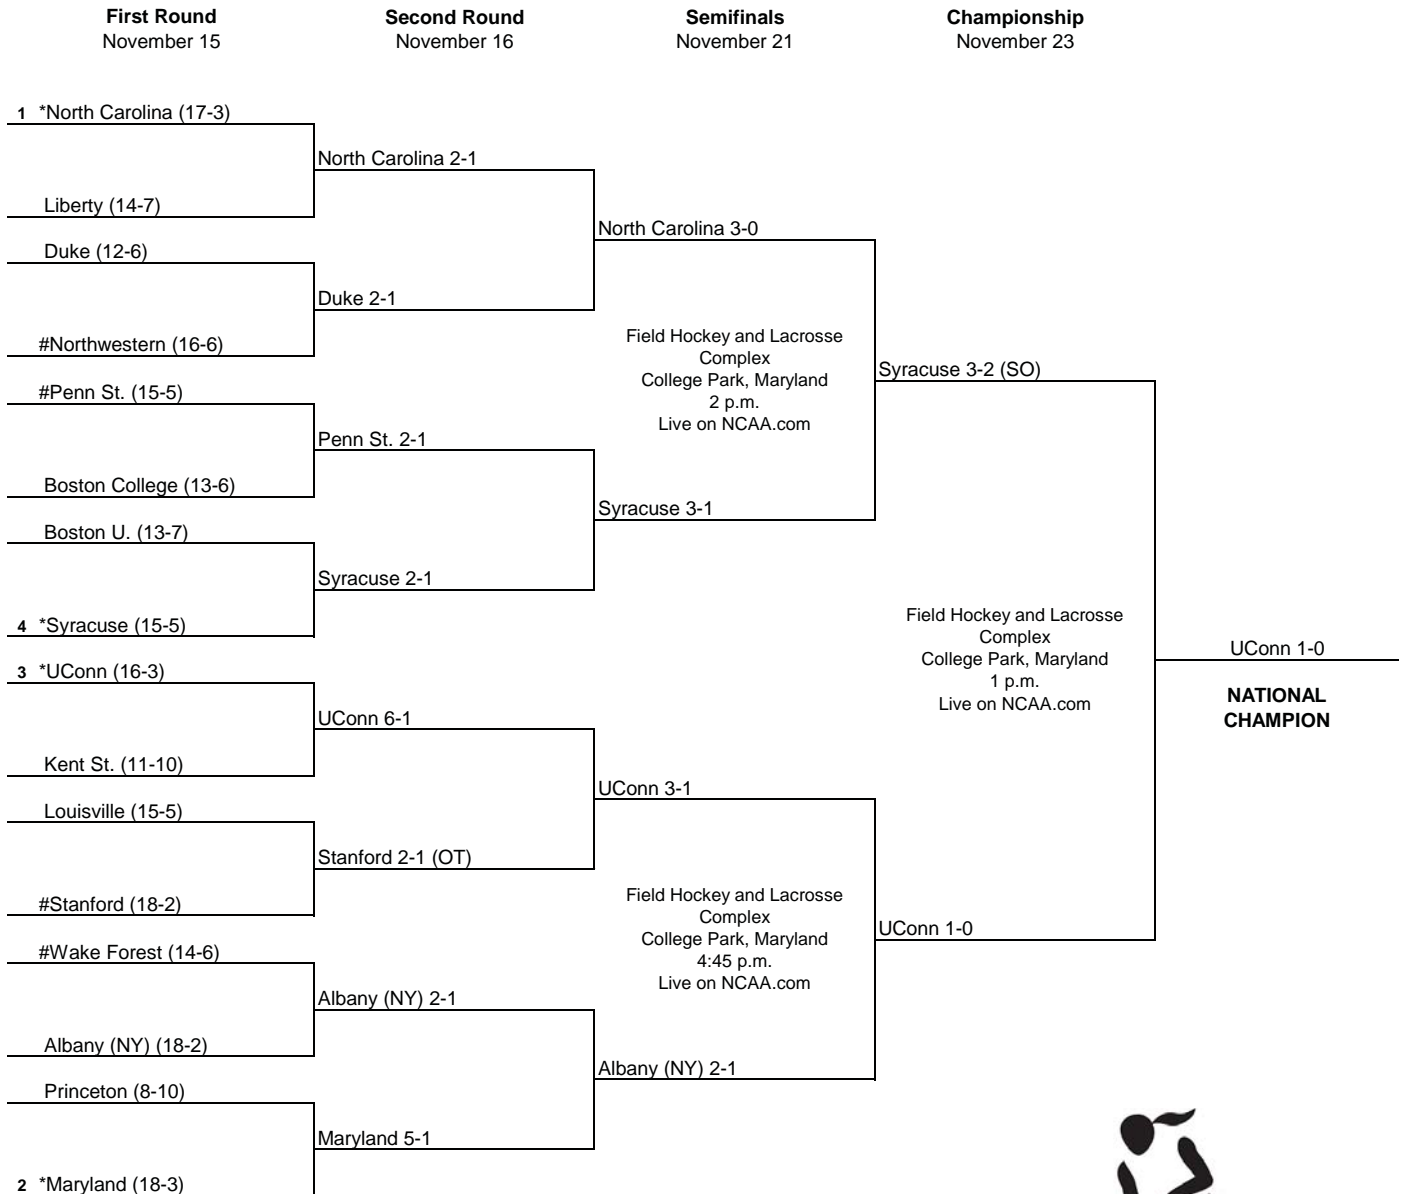

2014 NCAA Division I Field Hockey Championship

* Host Institution for first- and second-round games
Home team is the seeded team in the seeded game
Home team in the non-seeded game

Game times for first-round games:
11:30 a.m. for seeded games
2 p.m. for non-seeded games

All times are Eastern time.
Information subject to change.

© 2014 National Collegiate Athletic Association. No commercial use without the NCAA's written permission.
The NCAA opposes all forms of sports wagering.