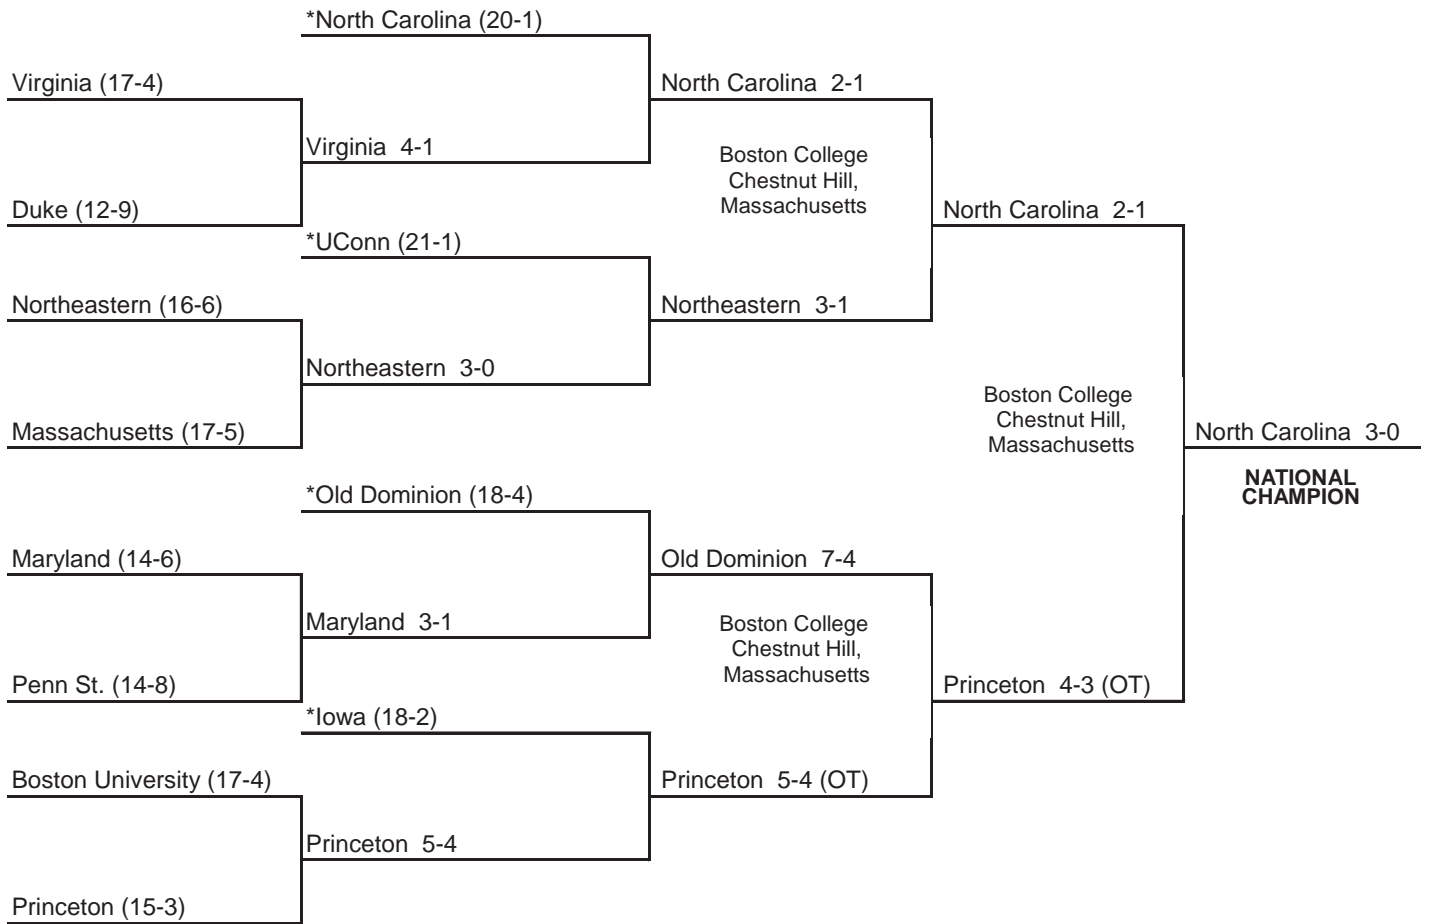

1996 Division I

FIELD HOCKEY CHAMPIONSHIP

First Round
November 16

Second Round
November 17

Semifinals
November 23

Championship
November 24