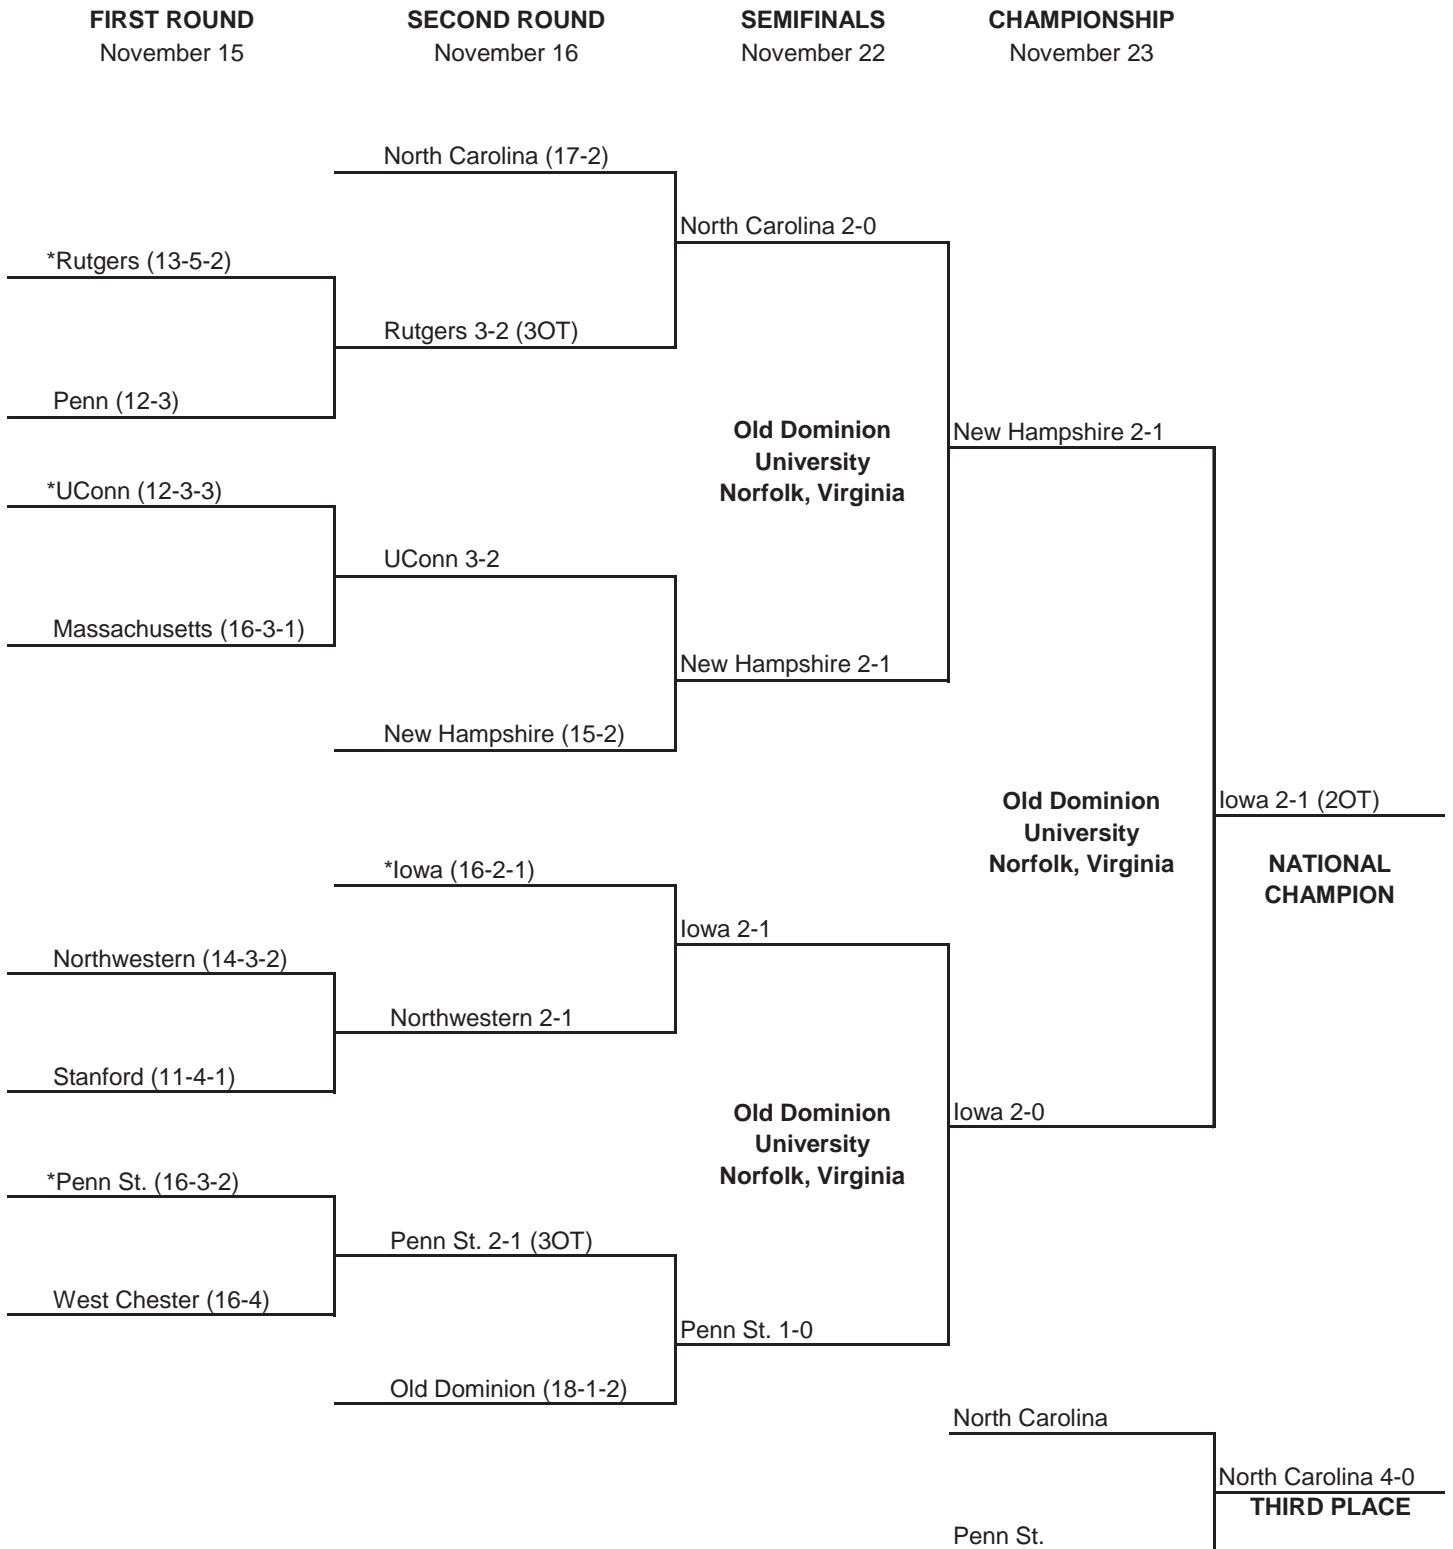

1986 NCAA DIVISION I FIELD HOCKEY CHAMPIONSHIP

*Host Institution