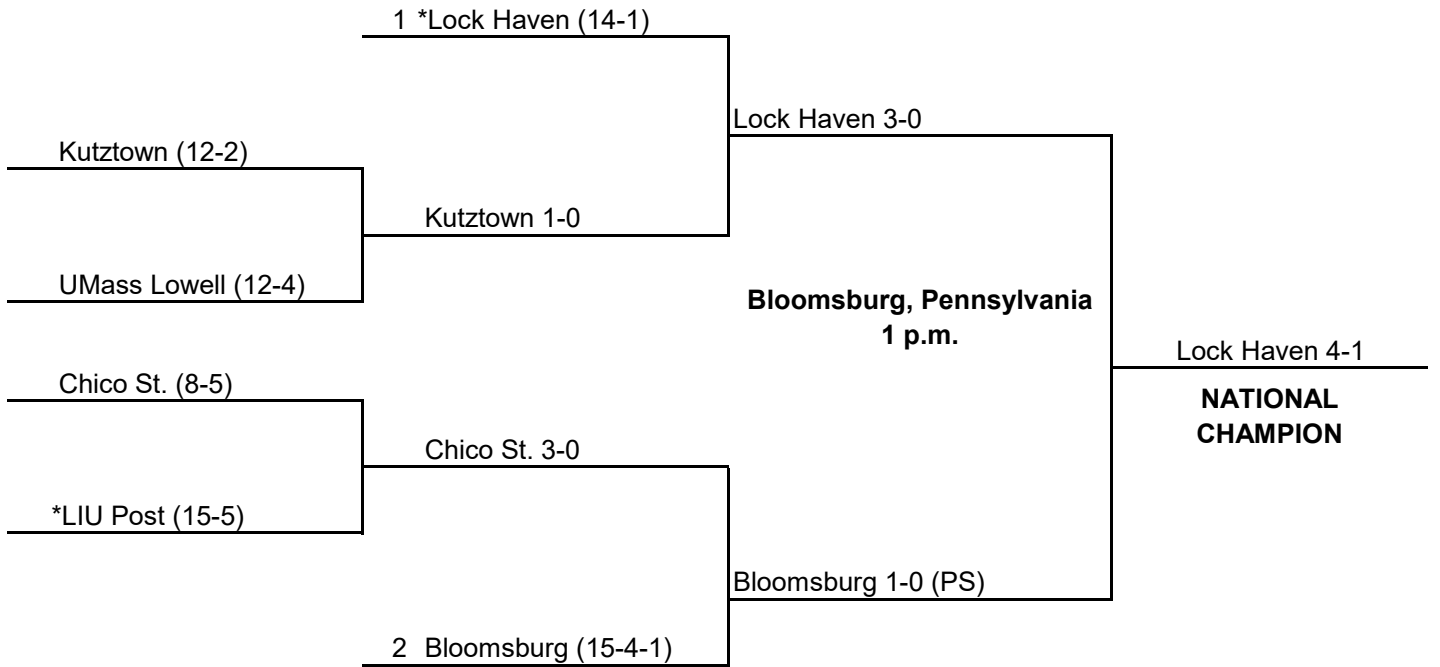

Adelphi (6-1-4)

*Bentley (6-5-5)

Bentley 2-1

Pfeiffer 5-3
**NATIONAL
CHAMPION**

1982 NCAA DIVISION II FIELD HOCKEY CHAMPIONSHIP

FIRST ROUND
November 14

SECOND ROUND
November 13

CHAMPIONSHIP
November 20