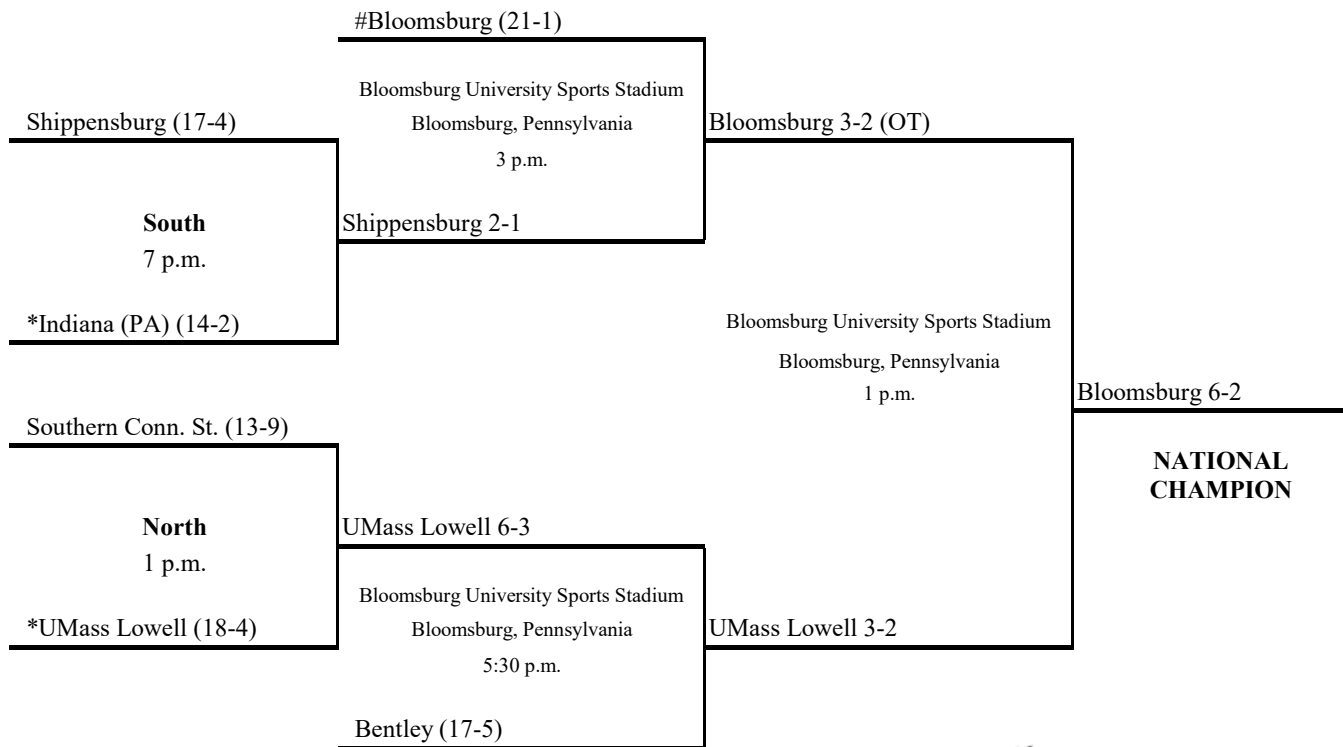

2008 Division II Field Hockey

FIELD HOCKEY

First Round
November 8

Semifinals
November 14

Final
November 16

* Host institution for first-round competition
# Host institution for semifinals and final
All times Eastern Standard