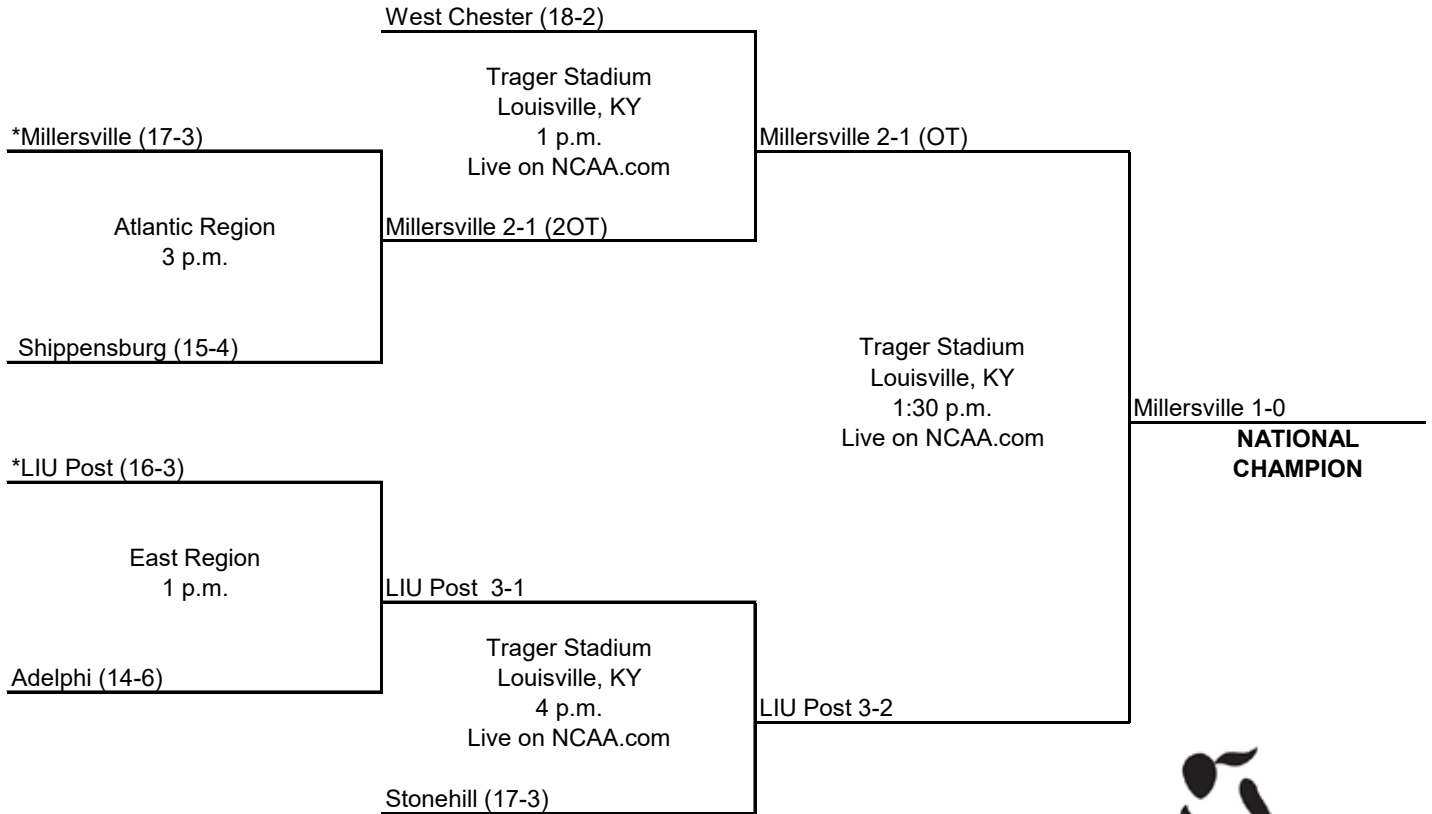

2014 NCAA Division II Field Hockey Championship

First Round
November 25

Semifinals
December 4

Championship
December 6

* Host Institution
All times are Eastern time.
Information subject to change.