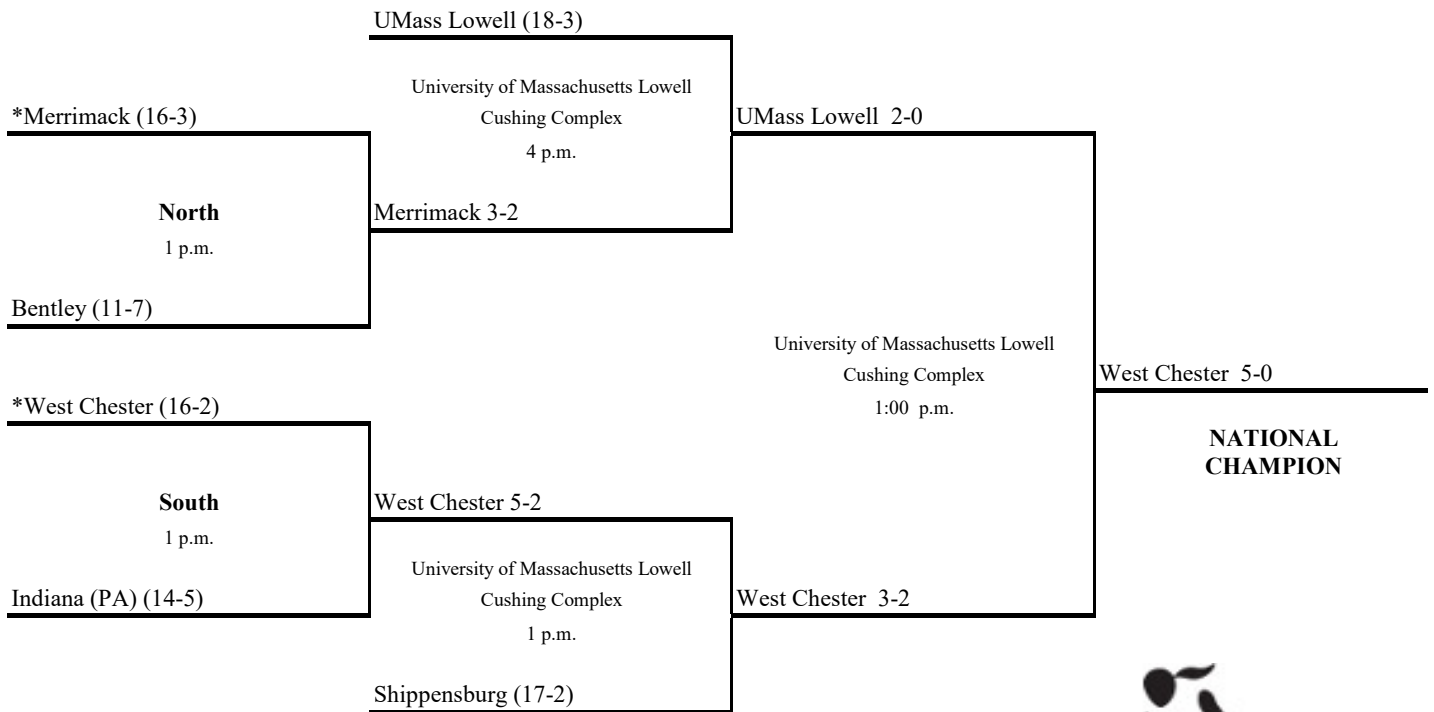

Final
November 13

* Host institution for first-round competition
All times Eastern Standard

2012 Division II FIELD HOCKEY CHAMPIONSHIP

First Round
November 3

Semifinals
November 9

Final
November 11

* Host institution for first-round competition
All times Eastern Standard