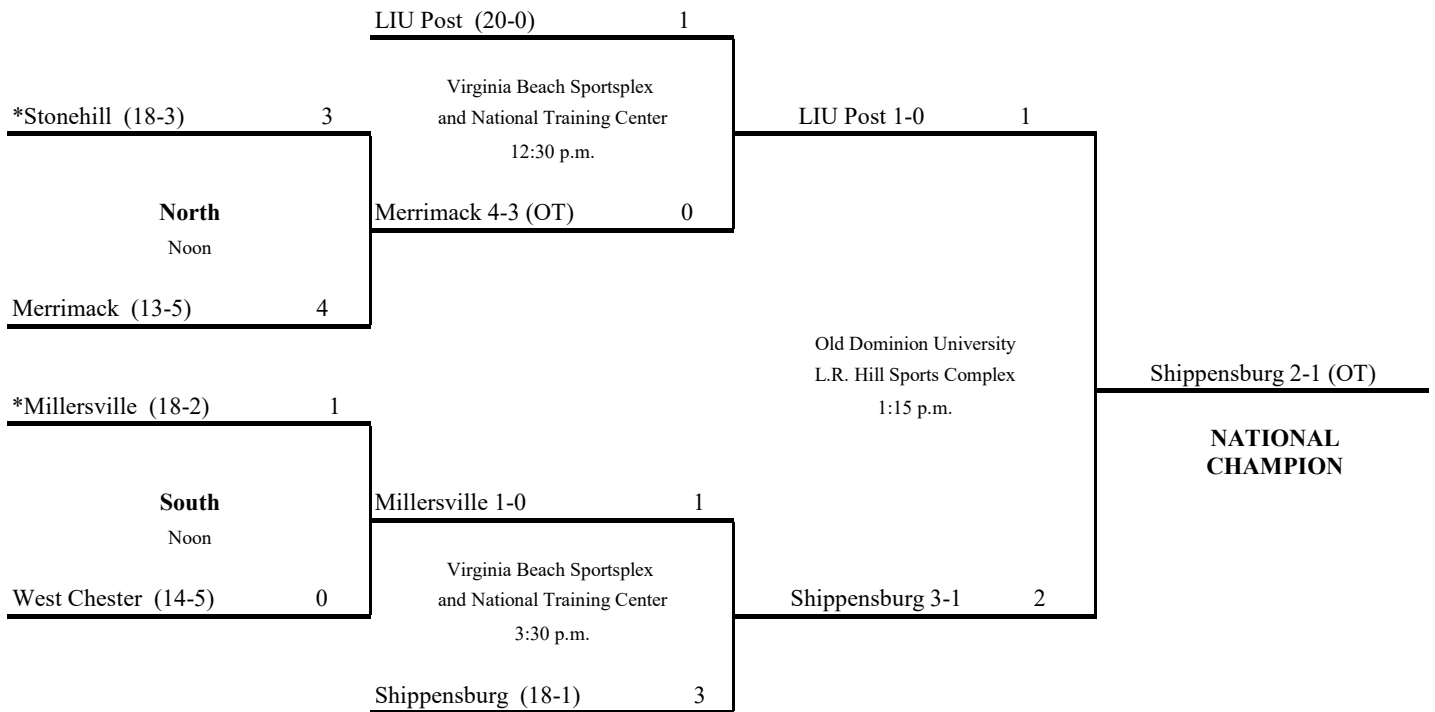

* Host institution for first-round competition
All times Eastern Standard