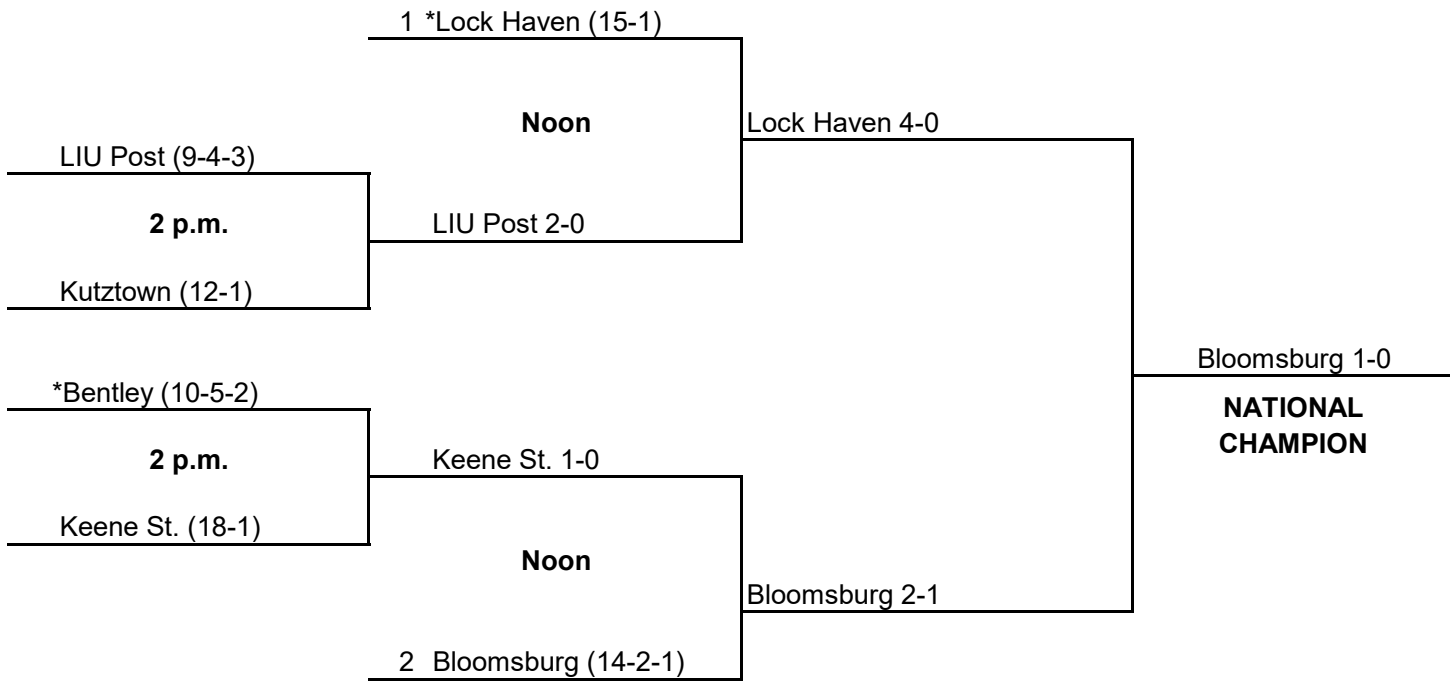

* Host Institution

1992 NCAA DIVISION II FIELD HOCKEY CHAMPIONSHIP

November 8

Lock Haven (14-5)

Bloomsburg (15-3-1)

Lock Haven 3-1

**NATIONAL
CHAMPION**

1993 NCAA DIVISION II FIELD HOCKEY CHAMPIONSHIP