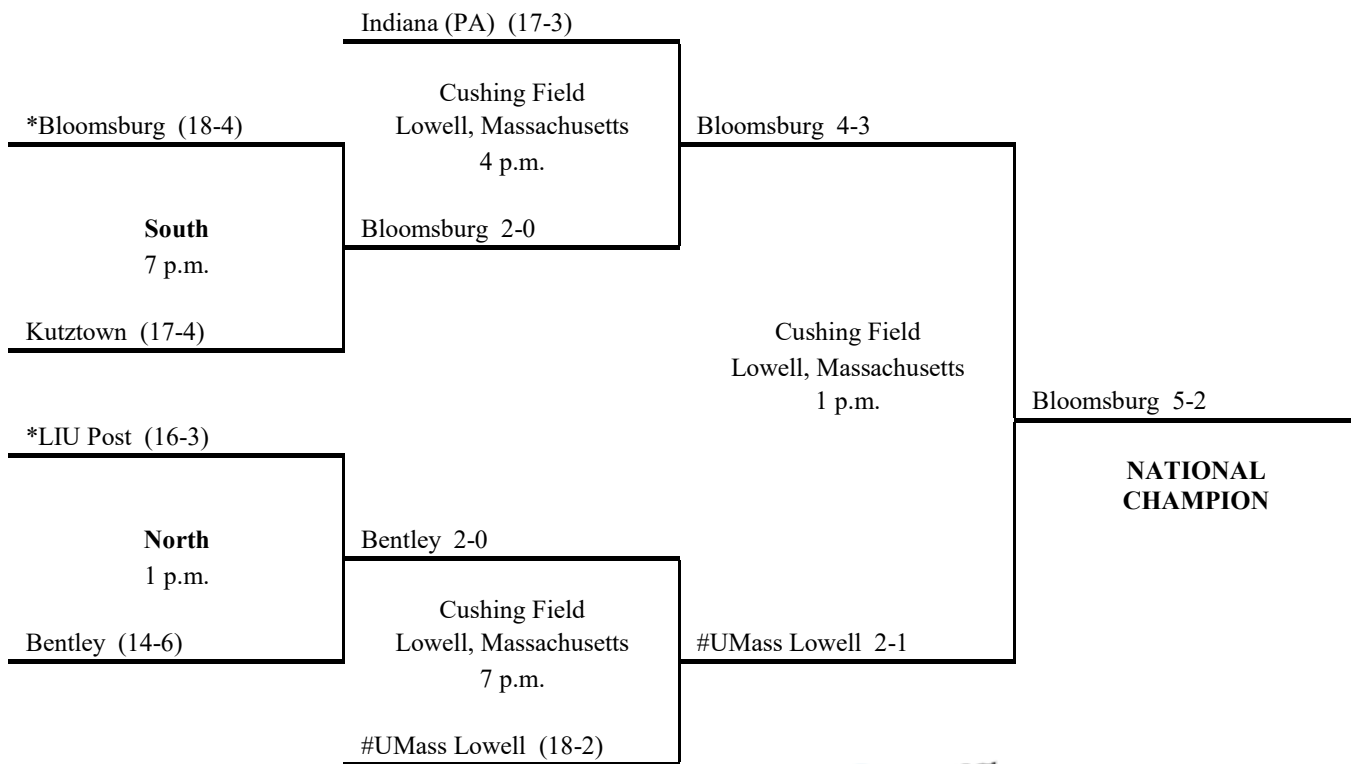

First Round
November 3

Semifinals
November 9

Final
November 11

* Host institution for first-round competition

Host institution for semifinals and final

All times Eastern Standard

2008 Division II Field Hockey