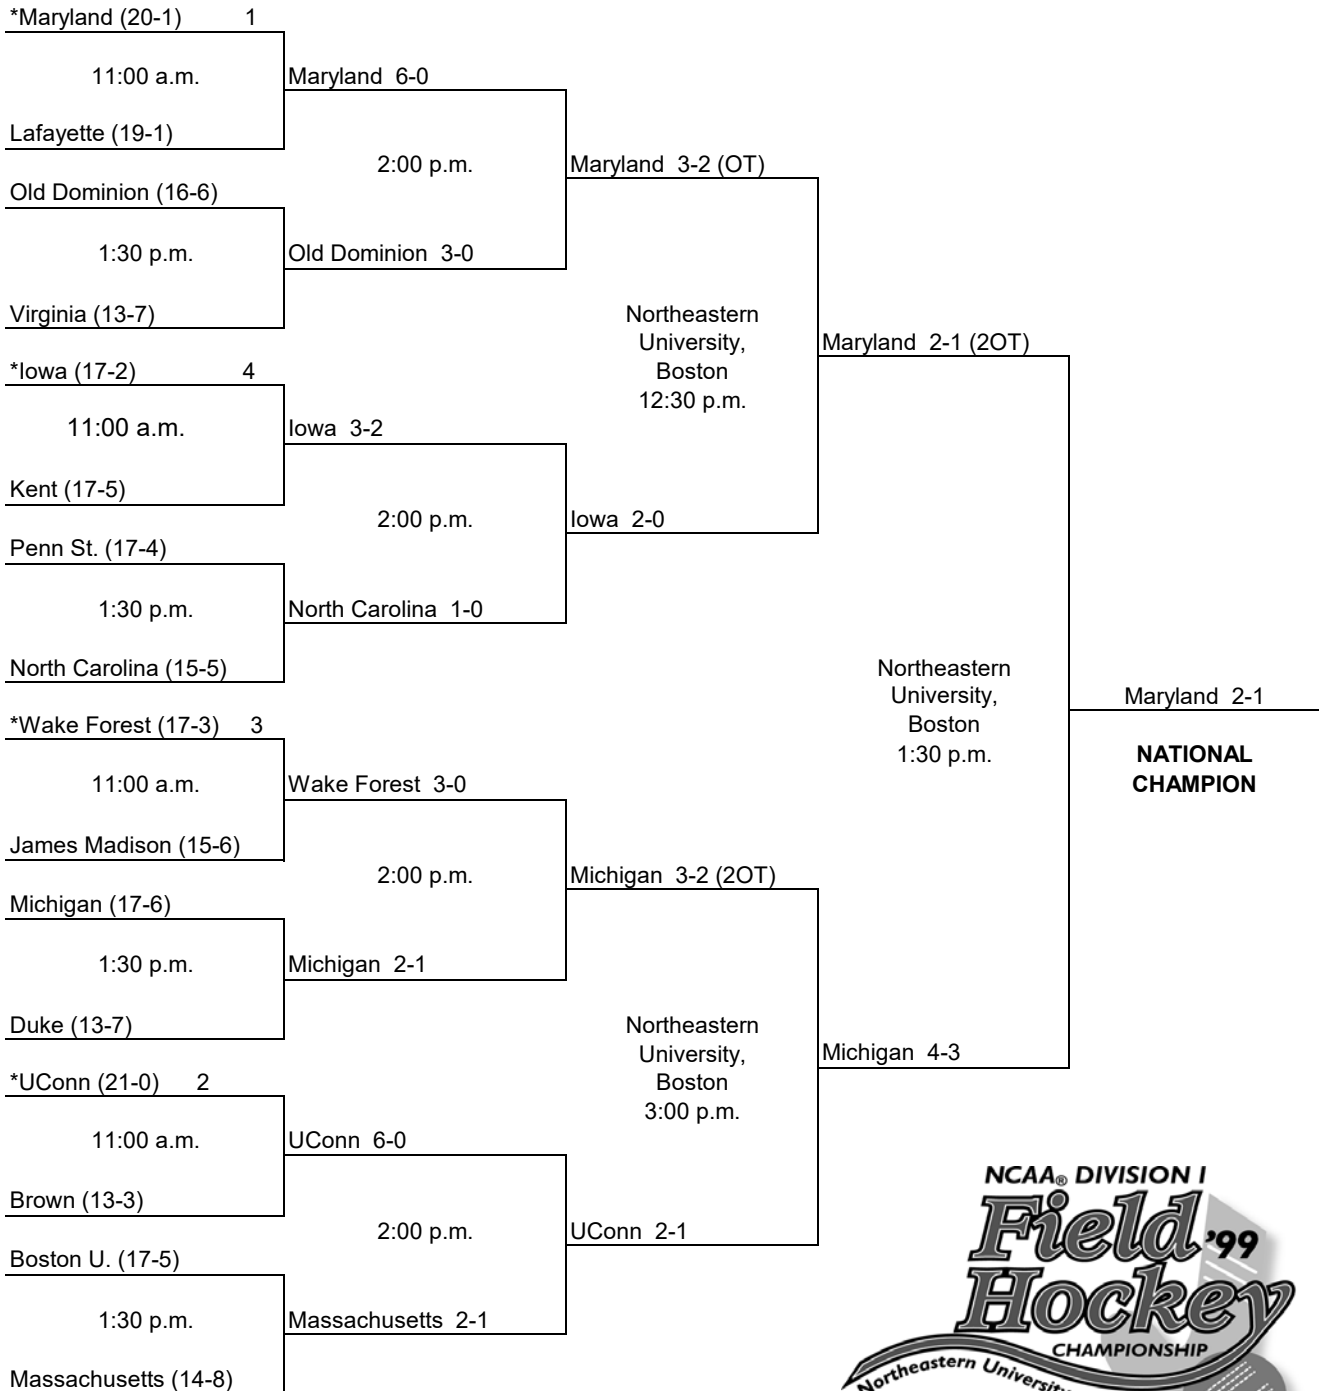

1999 Division I FIELD HOCKEY CHAMPIONSHIP

First Round
November 13

Second Round
November 14

Semifinals
November 19

Championship
November 21

*Host Institutions