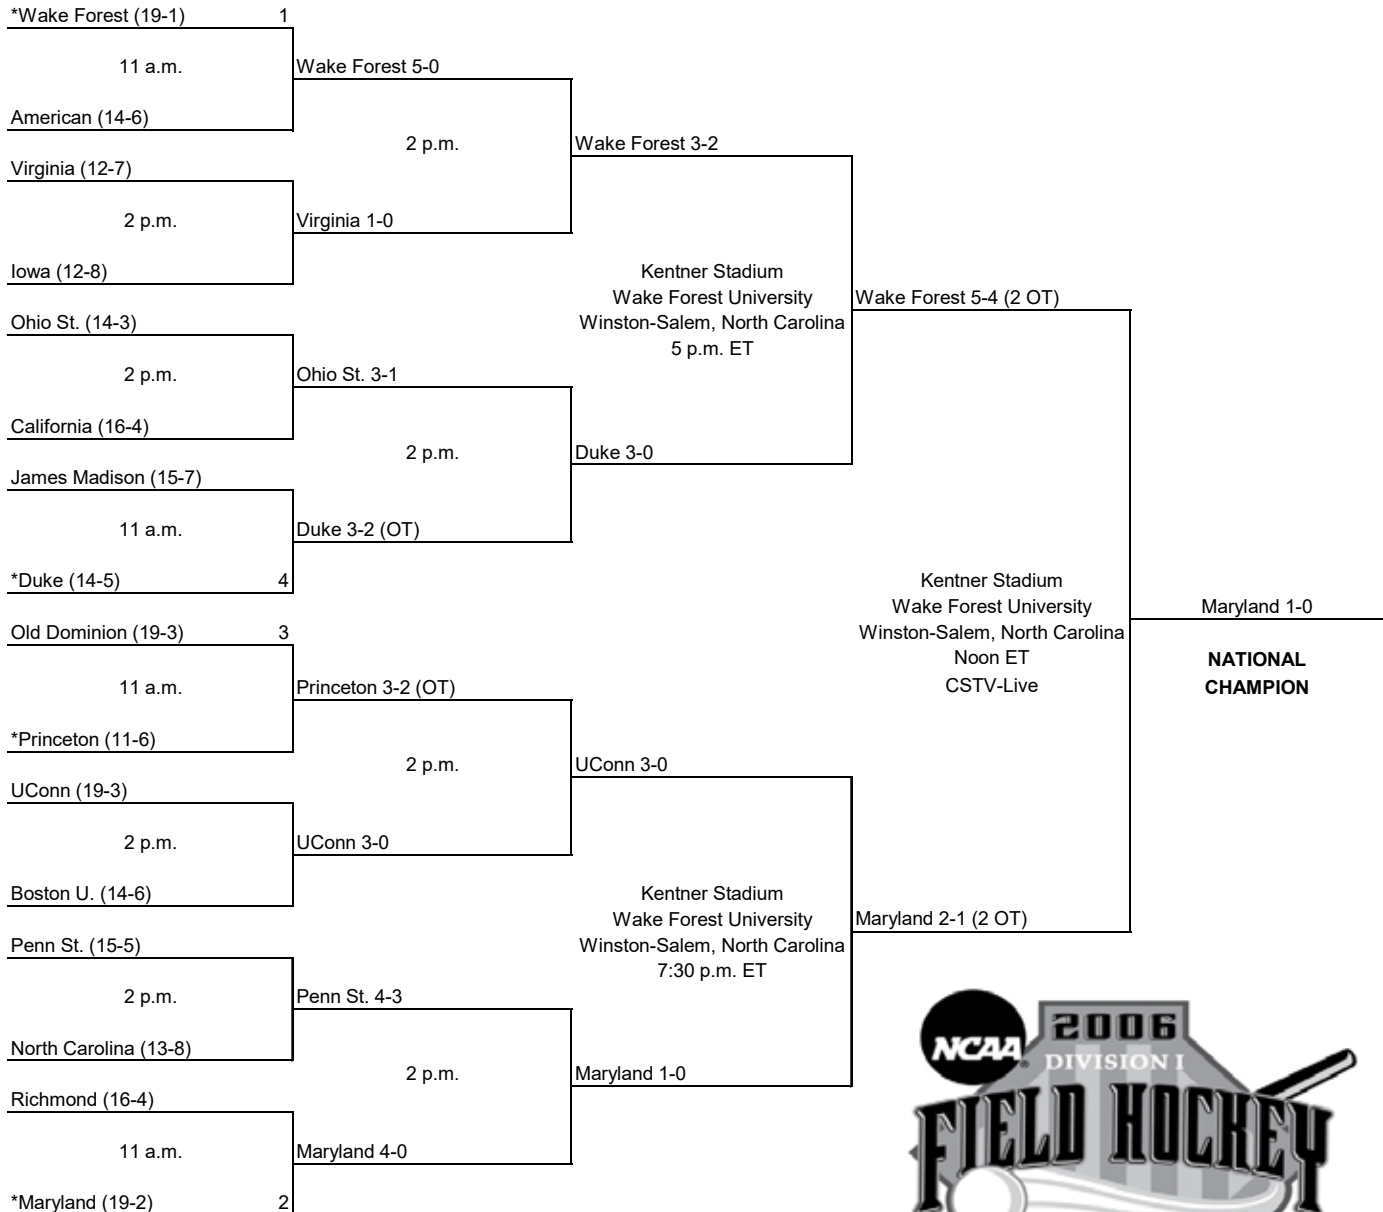

2006 Division I Field Hockey

First Round
November 11

Second Round
November 12

Semifinals
November 17

Championship
November 19

*Denotes host institution
Home team is the seeded team in the seeded game.
In the non-seeded game, the team on the top of the bracket is the home team.