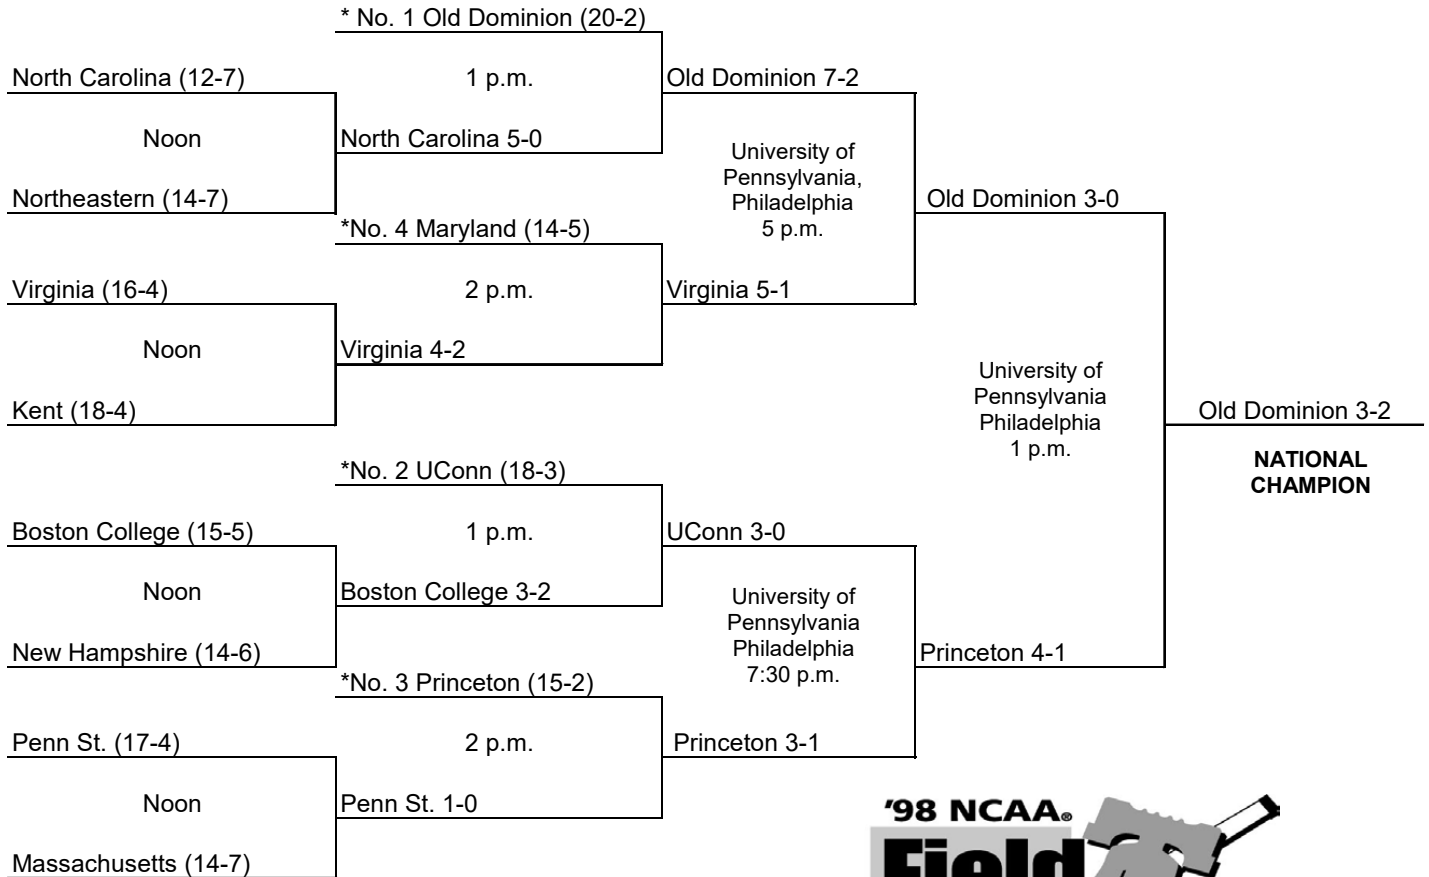

1998 Division I FIELD HOCKEY

**First
Round**

**Second
Round**

**Semifinals
November 20**

**Championship
November 22**

*Host Institution