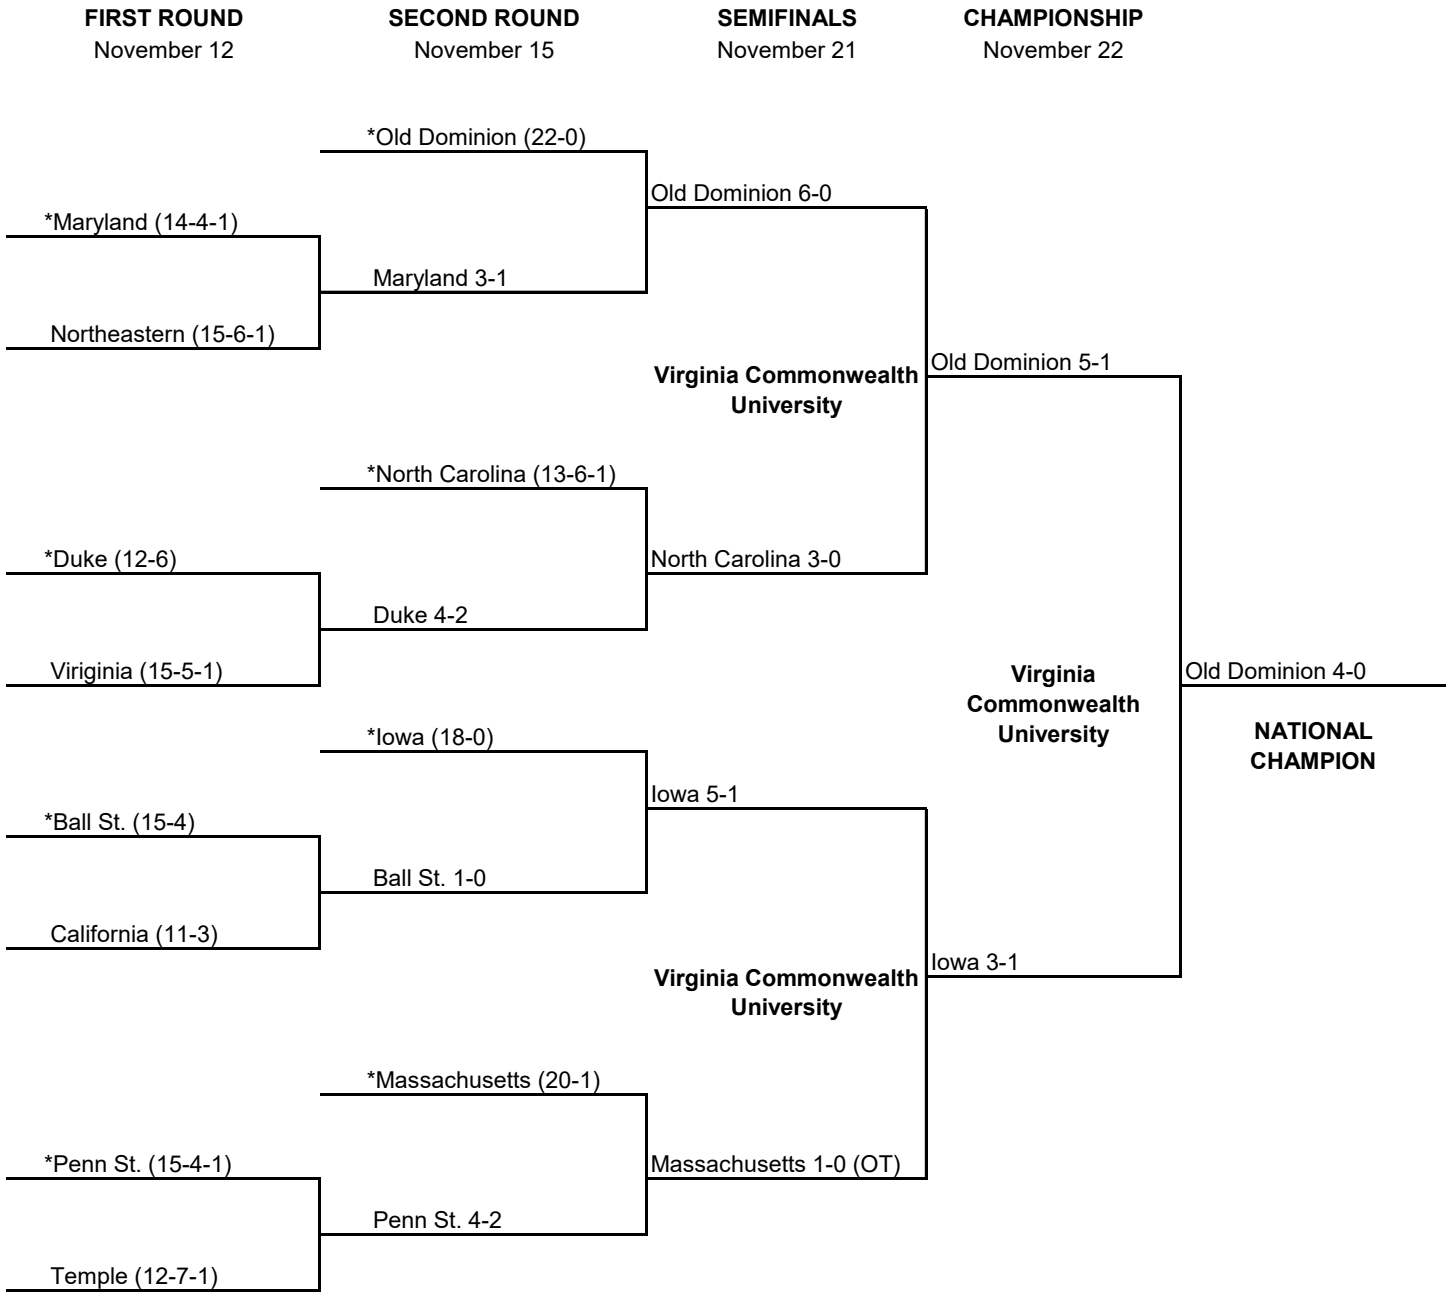

*Host Institution

1993 NCAA DIVISION I FIELD HOCKEY CHAMPIONSHIP

FIRST ROUND

November 11

SECOND ROUND

November 14

SEMIFINALS

November 20