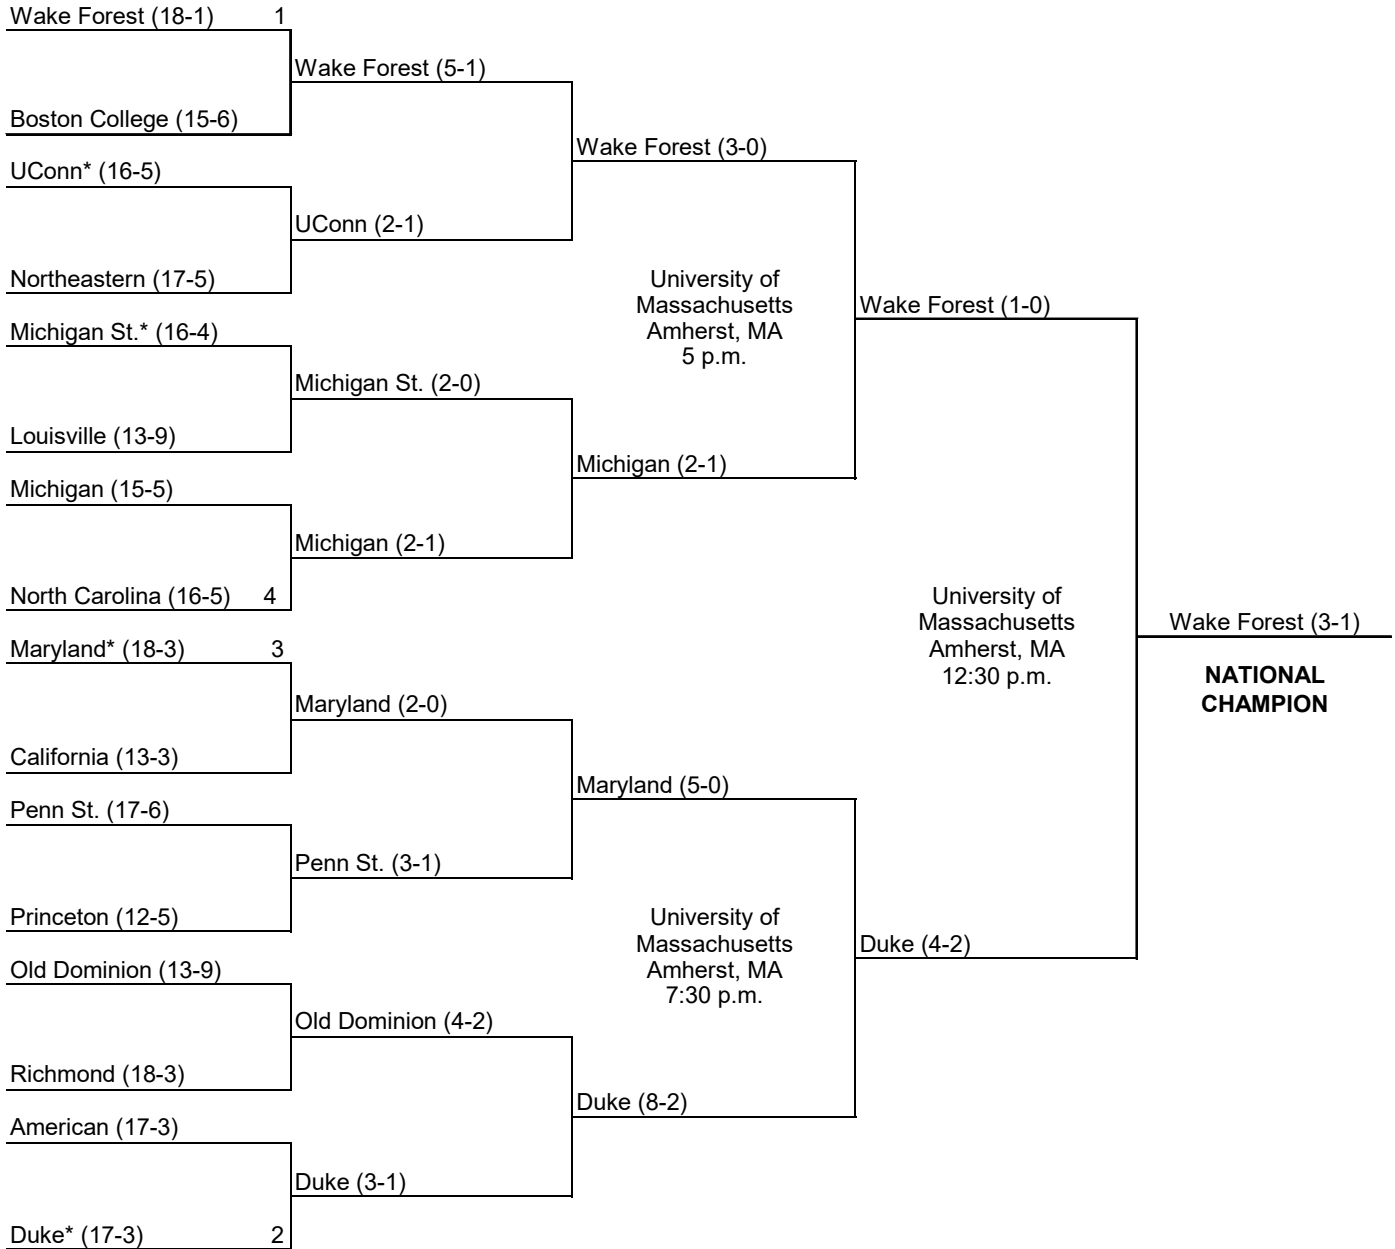

First Round
November 15

Second Round
November 16

Semifinals
November 21

Championship
November 23

*Host institution

2004 Division I Field Hockey

First Round
November 13

Second Round
November 14