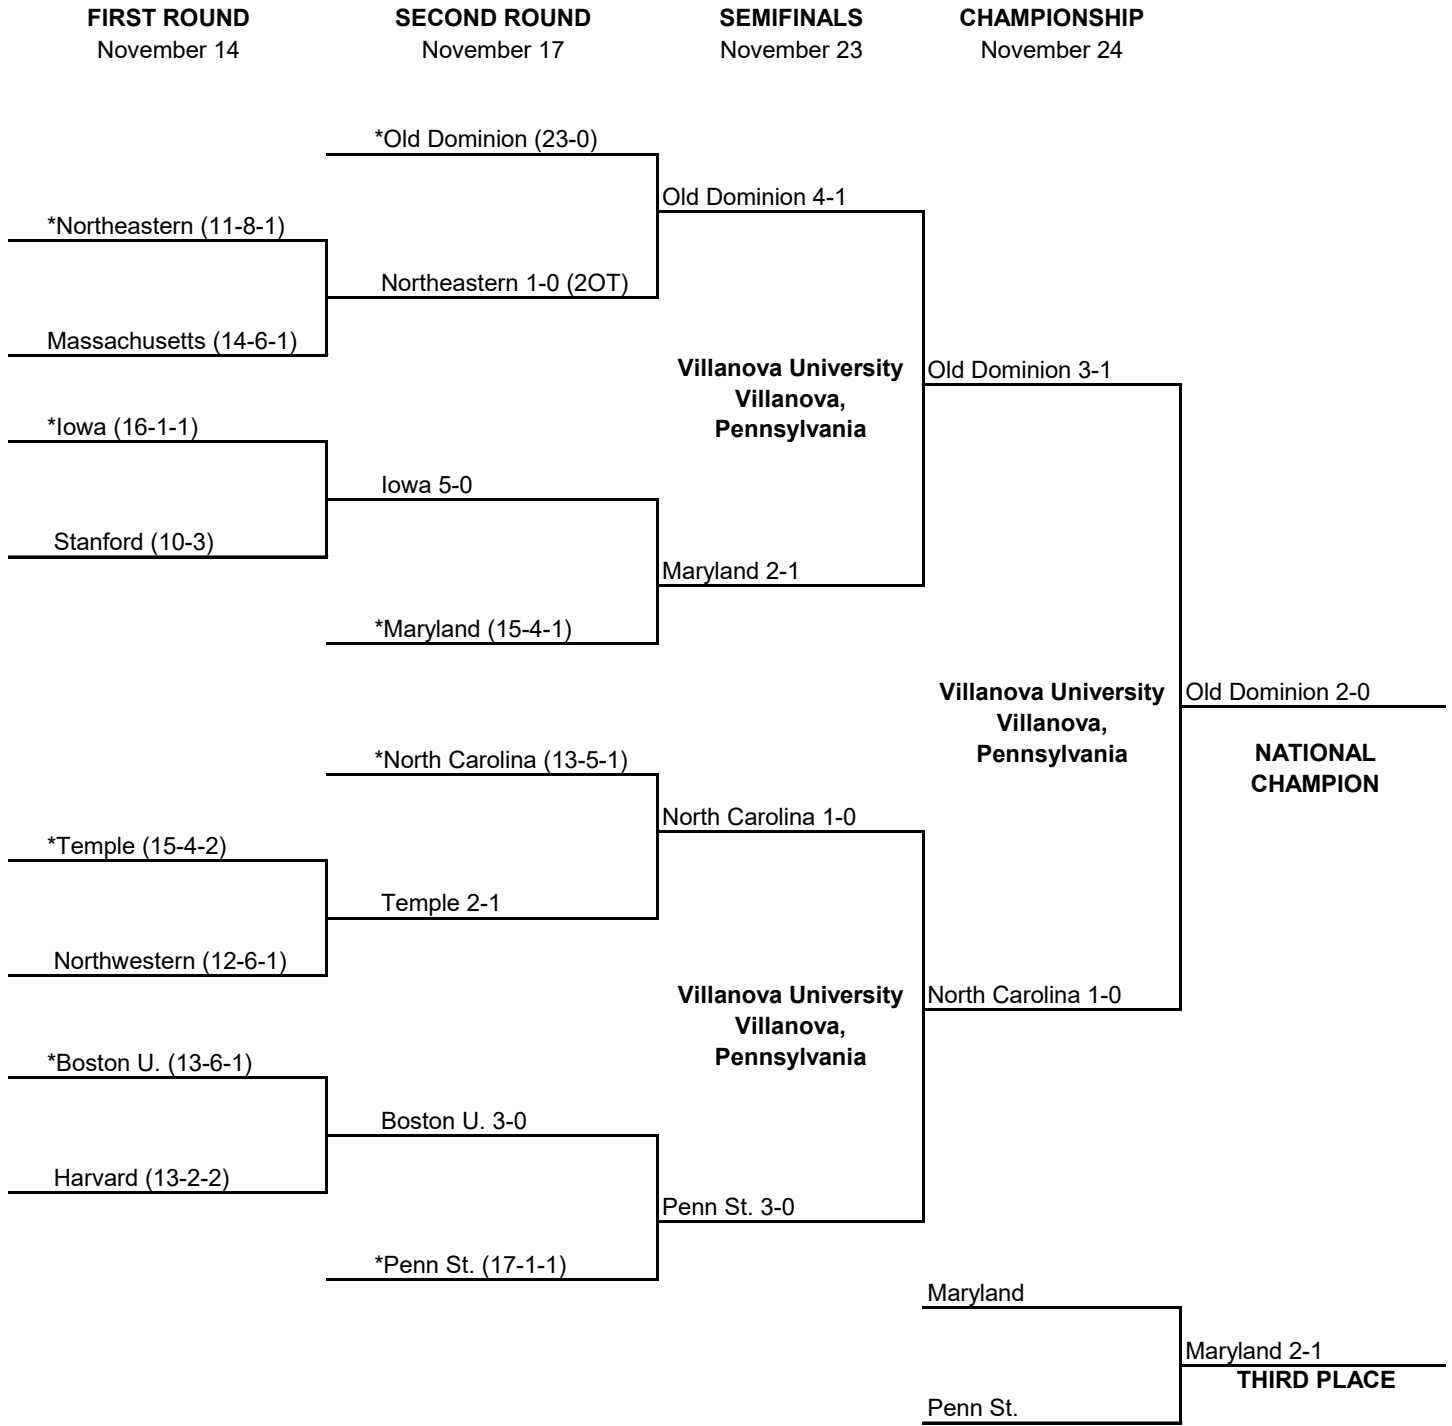

1991 NCAA DIVISION I FIELD HOCKEY CHAMPIONSHIP

*Host Institution