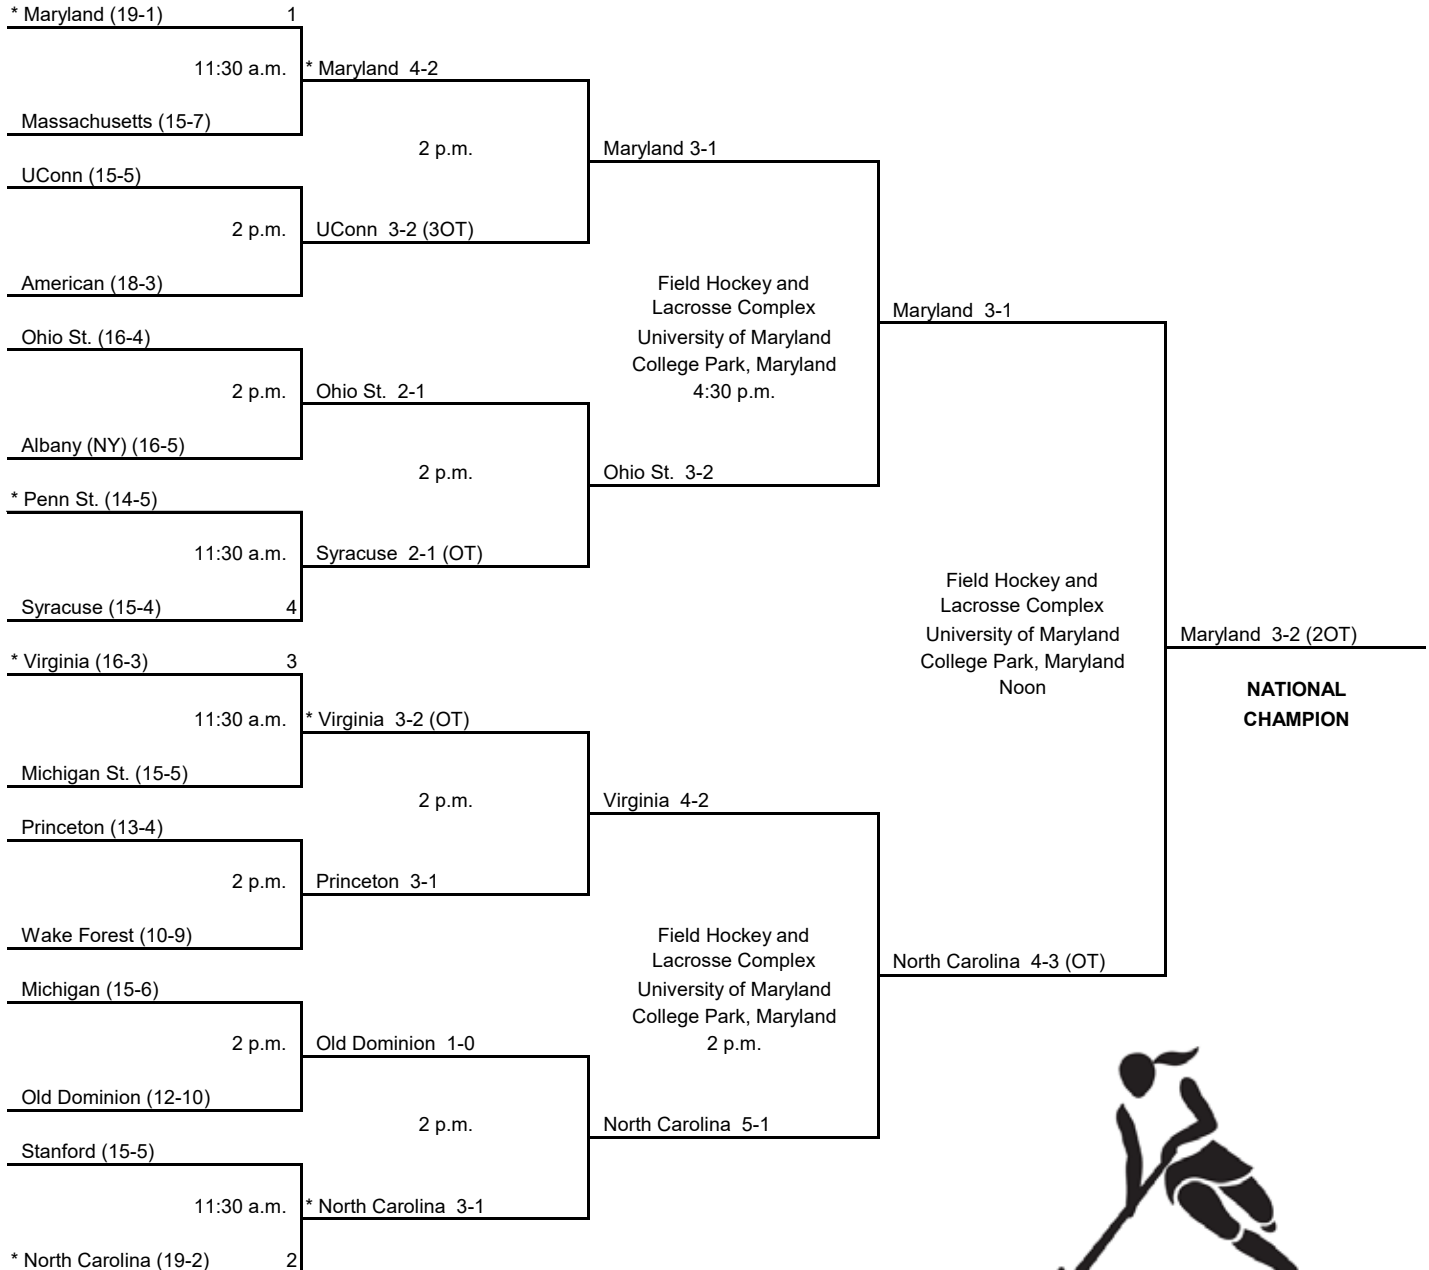

2010 Division I Field Hockey

First Round
November 13

Second Round
November 14

Semifinals
November 19

Championship
November 21

*Denotes host institution
Home team is the seeded team in the seeded game.
In the non-seeded game, the team on the top of the bracket is the home team.