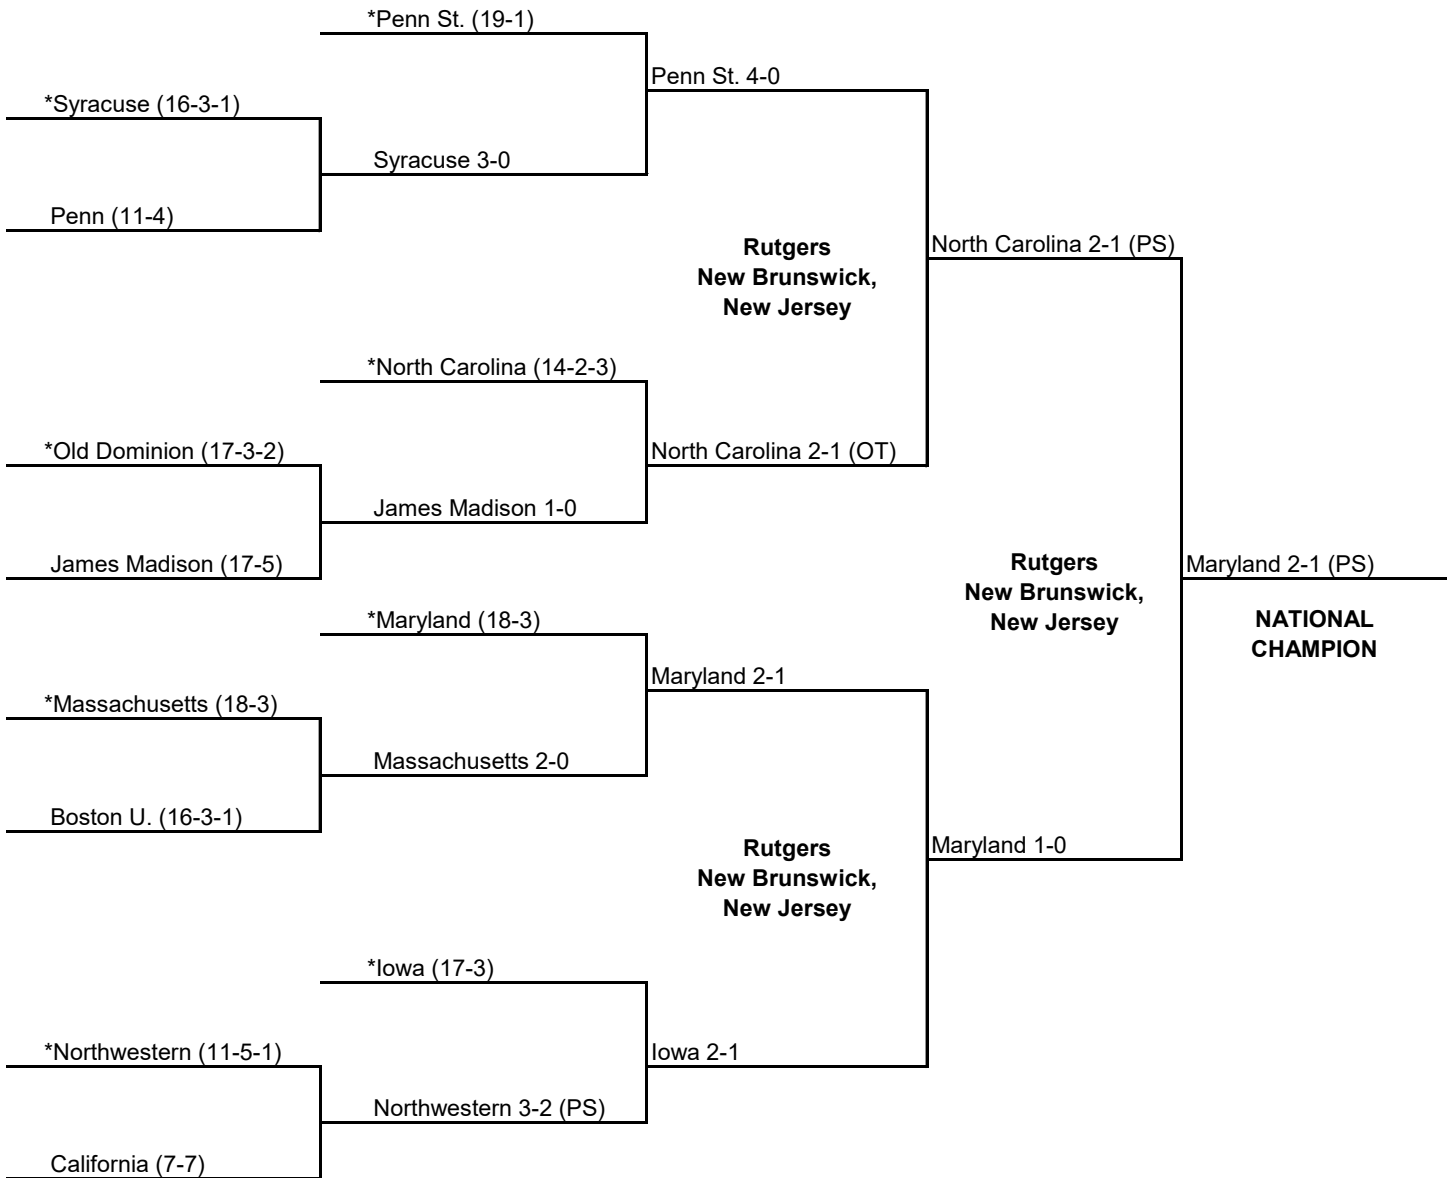

1993 NCAA DIVISION I FIELD HOCKEY CHAMPIONSHIP

FIRST ROUND

November 11

SECOND ROUND

November 14

SEMIFINALS

November 20

CHAMPIONSHIP

November 21

*Host Institution