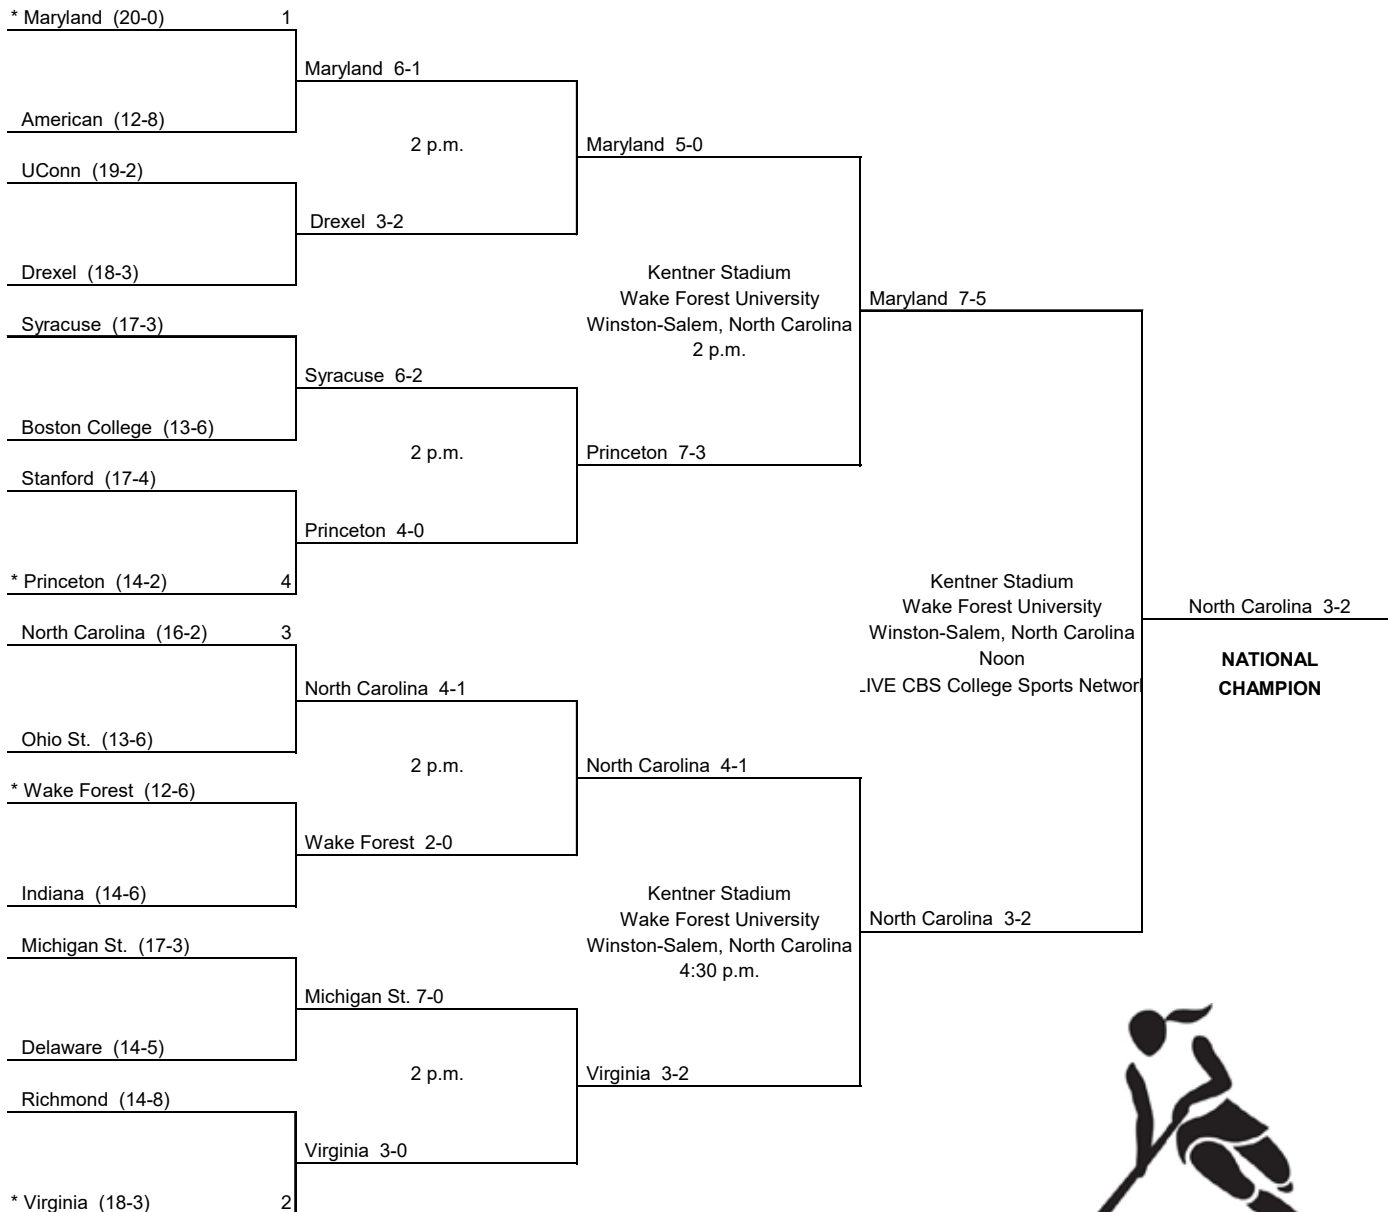

*Denotes host institution
Home team is the seeded team in the seeded game.
In the non-seeded game, the team on the top of the bracket is the home team.