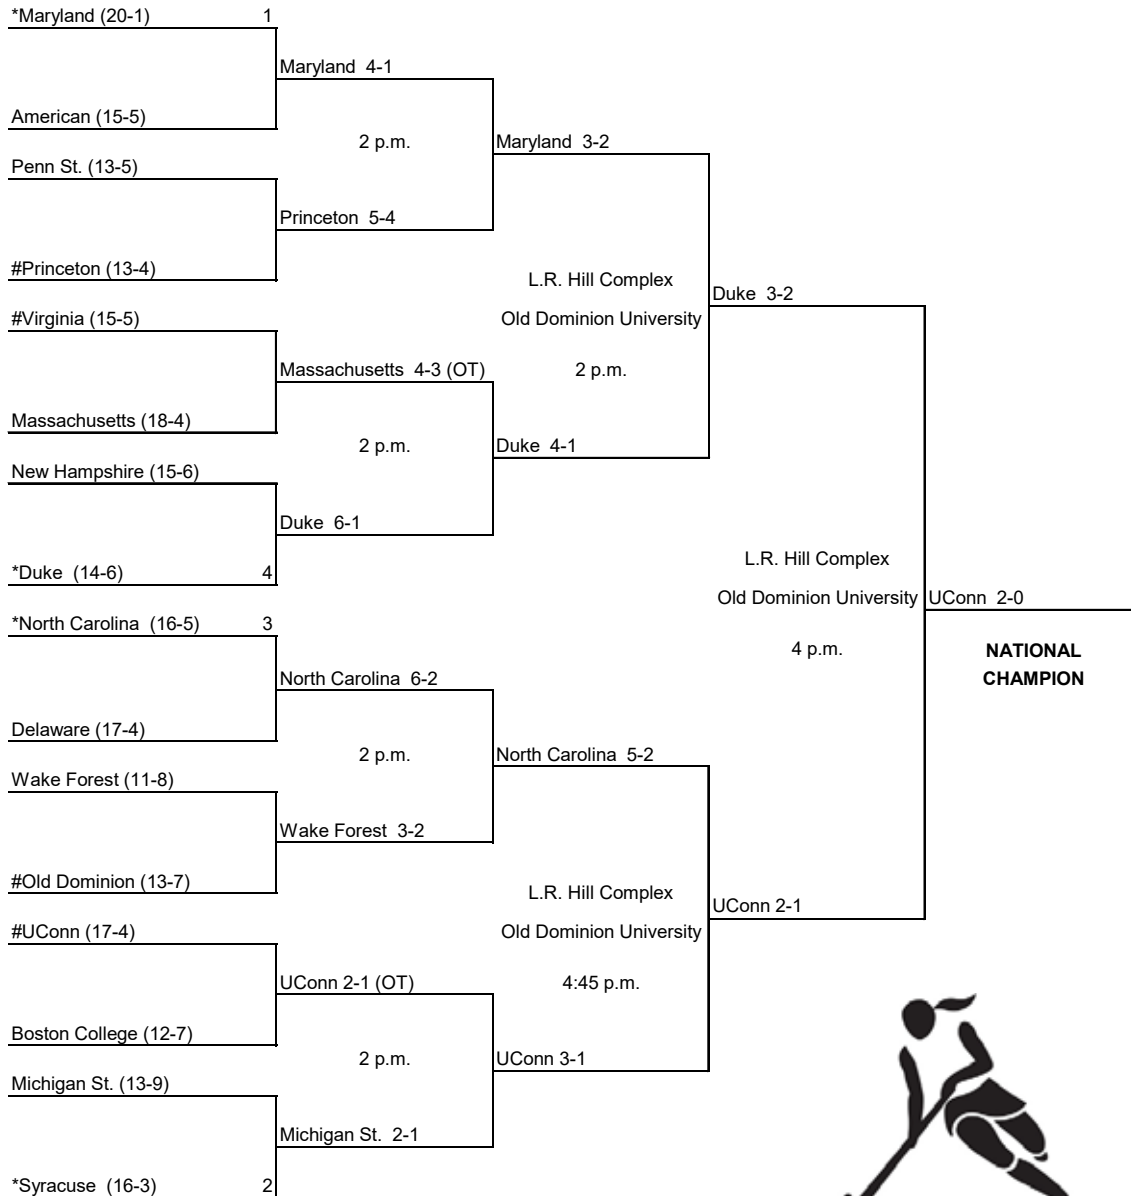

2013 Division I Field Hockey

First Round
November 16

Second Round
November 17

Semifinals
November 22

Championship
November 24

*Denotes host institution for first- and second-round games.
Home team is the seeded team in the seeded game.
#Home team in the non-seeded game.

Game times for first-round games:
11:30 a.m. for seeded games.
2 p.m. for non-seeded games.

ALL TIMES LOCAL