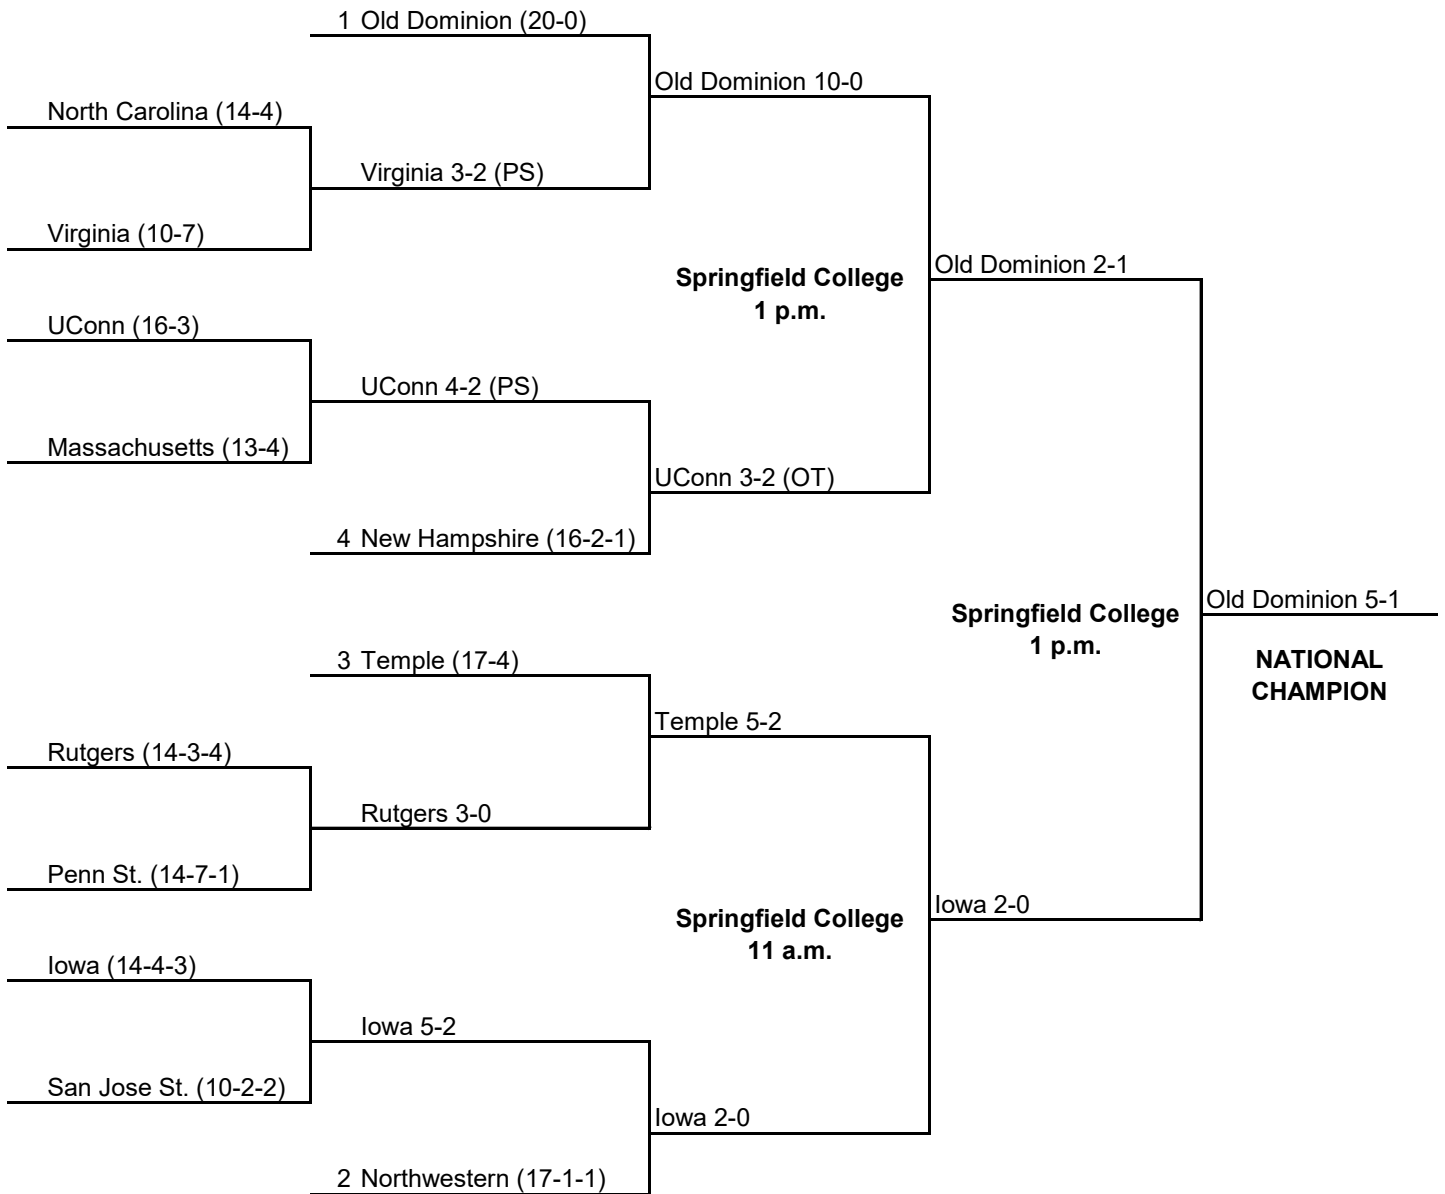

1984 NCAA DIVISION I FIELD HOCKEY CHAMPIONSHIP

FIRST ROUND

November 10

SECOND ROUND

November 11

SEMIFINALS

November 17

CHAMPIONSHIP

November 18