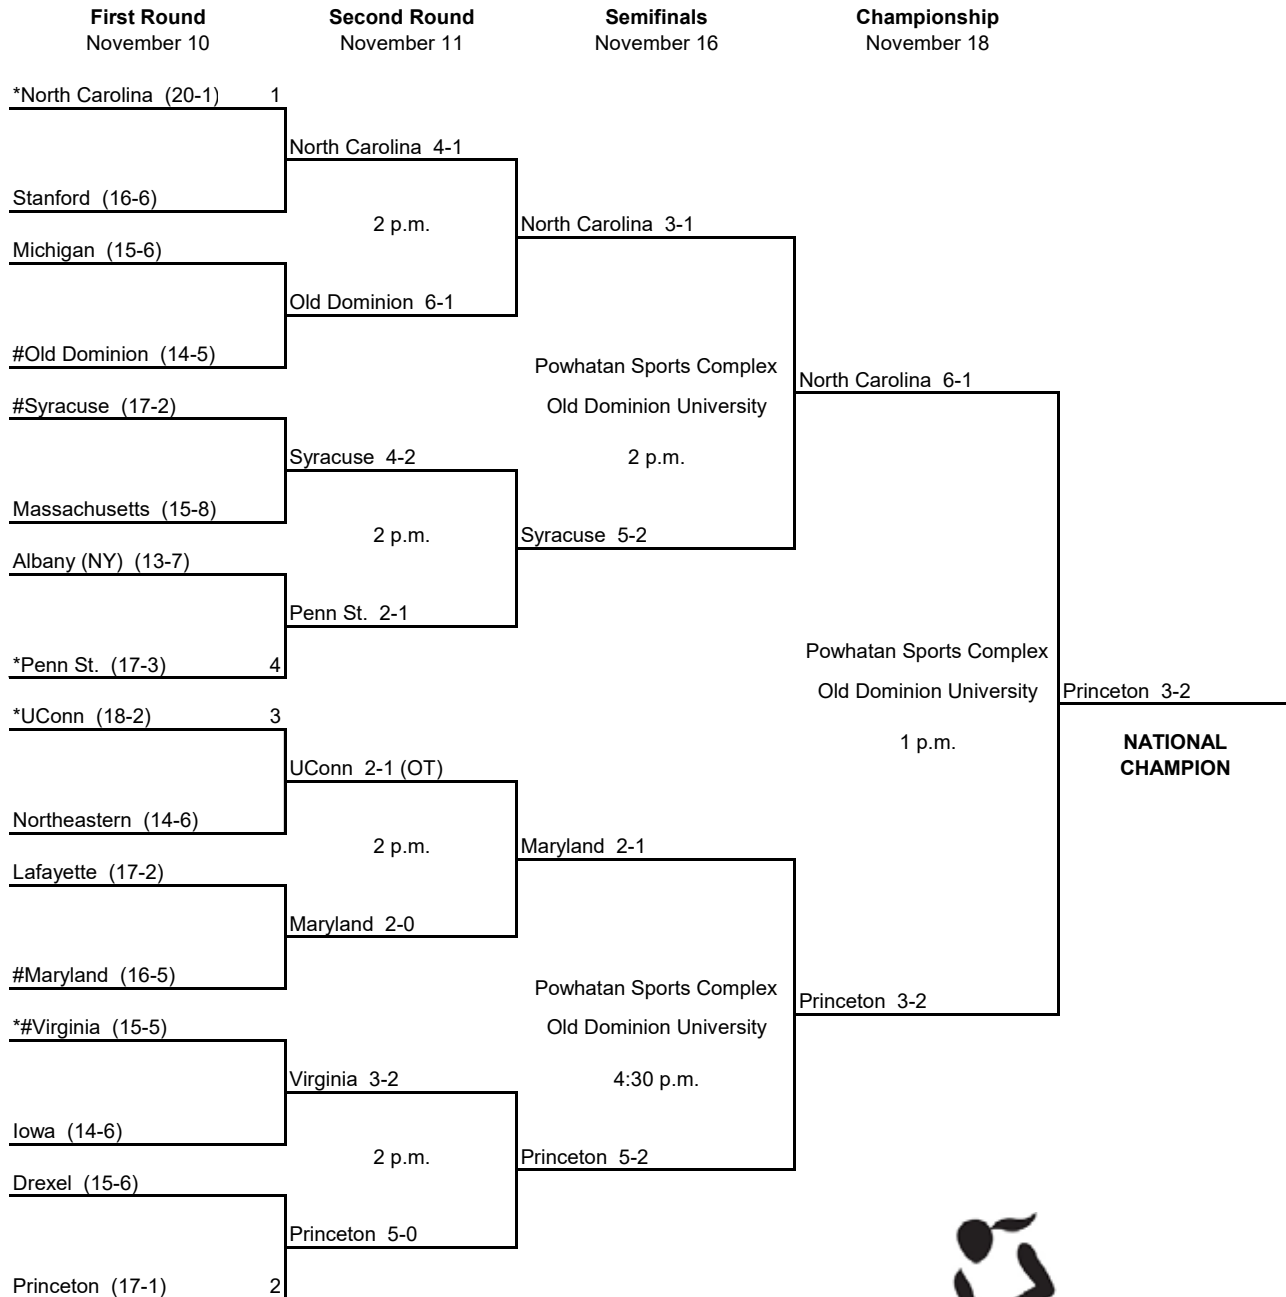

2012 Division I Field Hockey Championship

**NATIONAL
CHAMPION**

*Denotes host institution
Home team is the seeded team in the seeded game
#Home team in the non-seeded game

Game times for first-round games:
11:30 a.m. for seeded games
2 p.m. for non-seeded games

ALL TIMES LOCAL