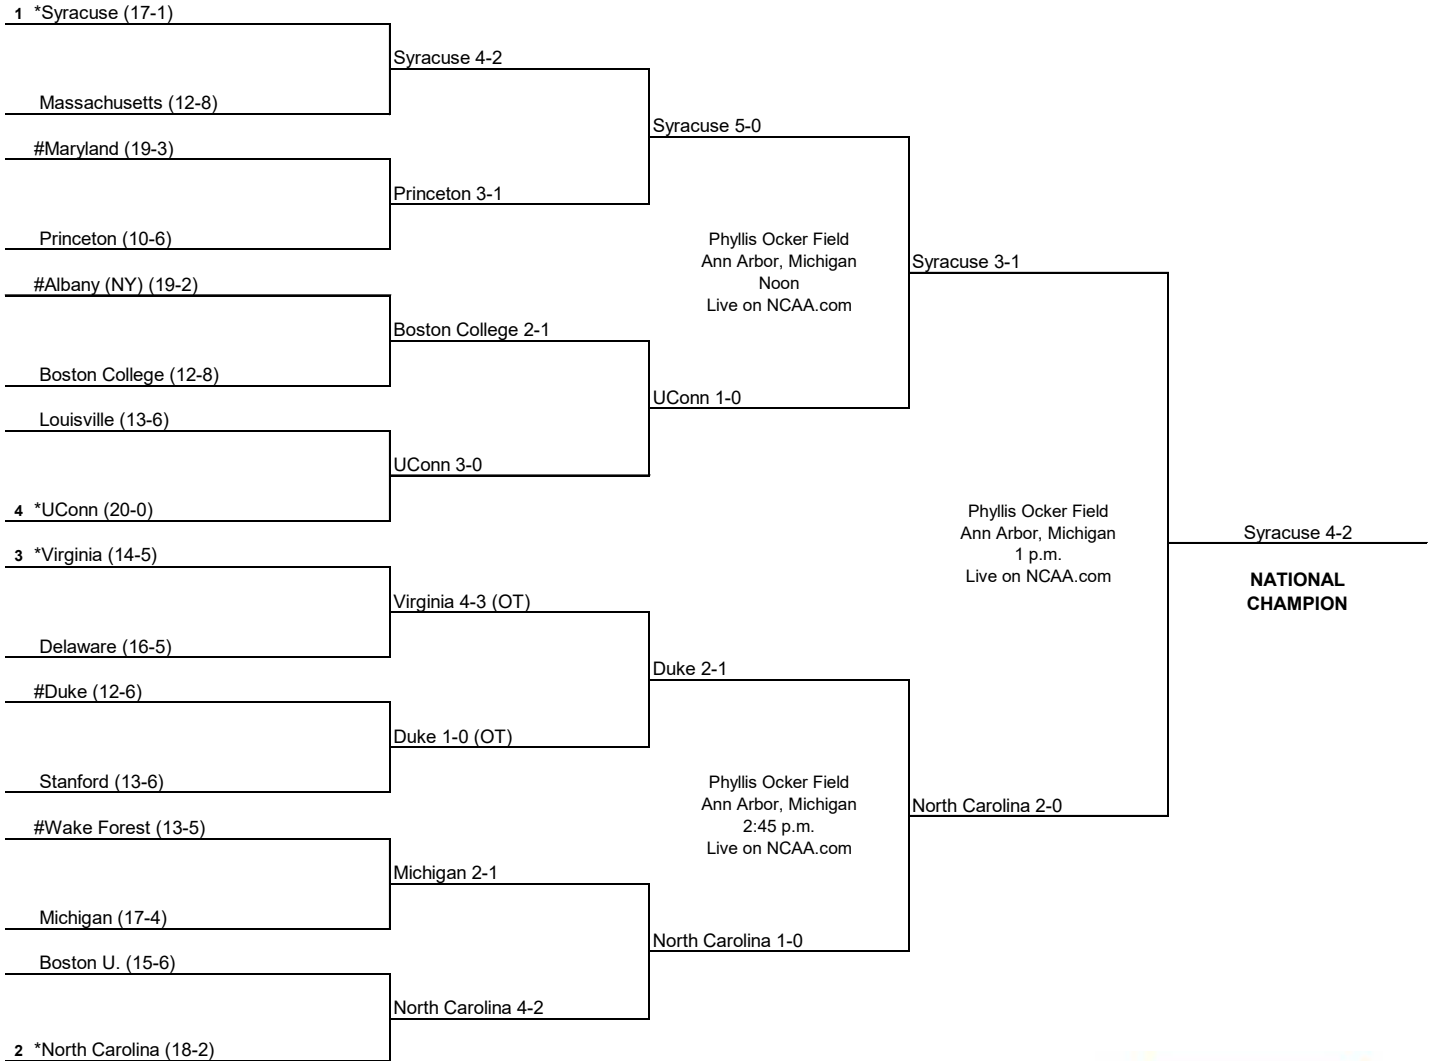

2015 NCAA Division I Field Hockey Championship

First Round
November 14

Second Round
November 15

Semifinals
November 20

Championship
November 22

* Host Institution for first- and second-round games
** Host Institution for play-in game
Home team is the seeded team in the seeded game
Home team in the non-seeded game

Game times for first-round games:
11:30 a.m. for seeded games
2 p.m. for non-seeded games

All times are Eastern time.
Information subject to change.