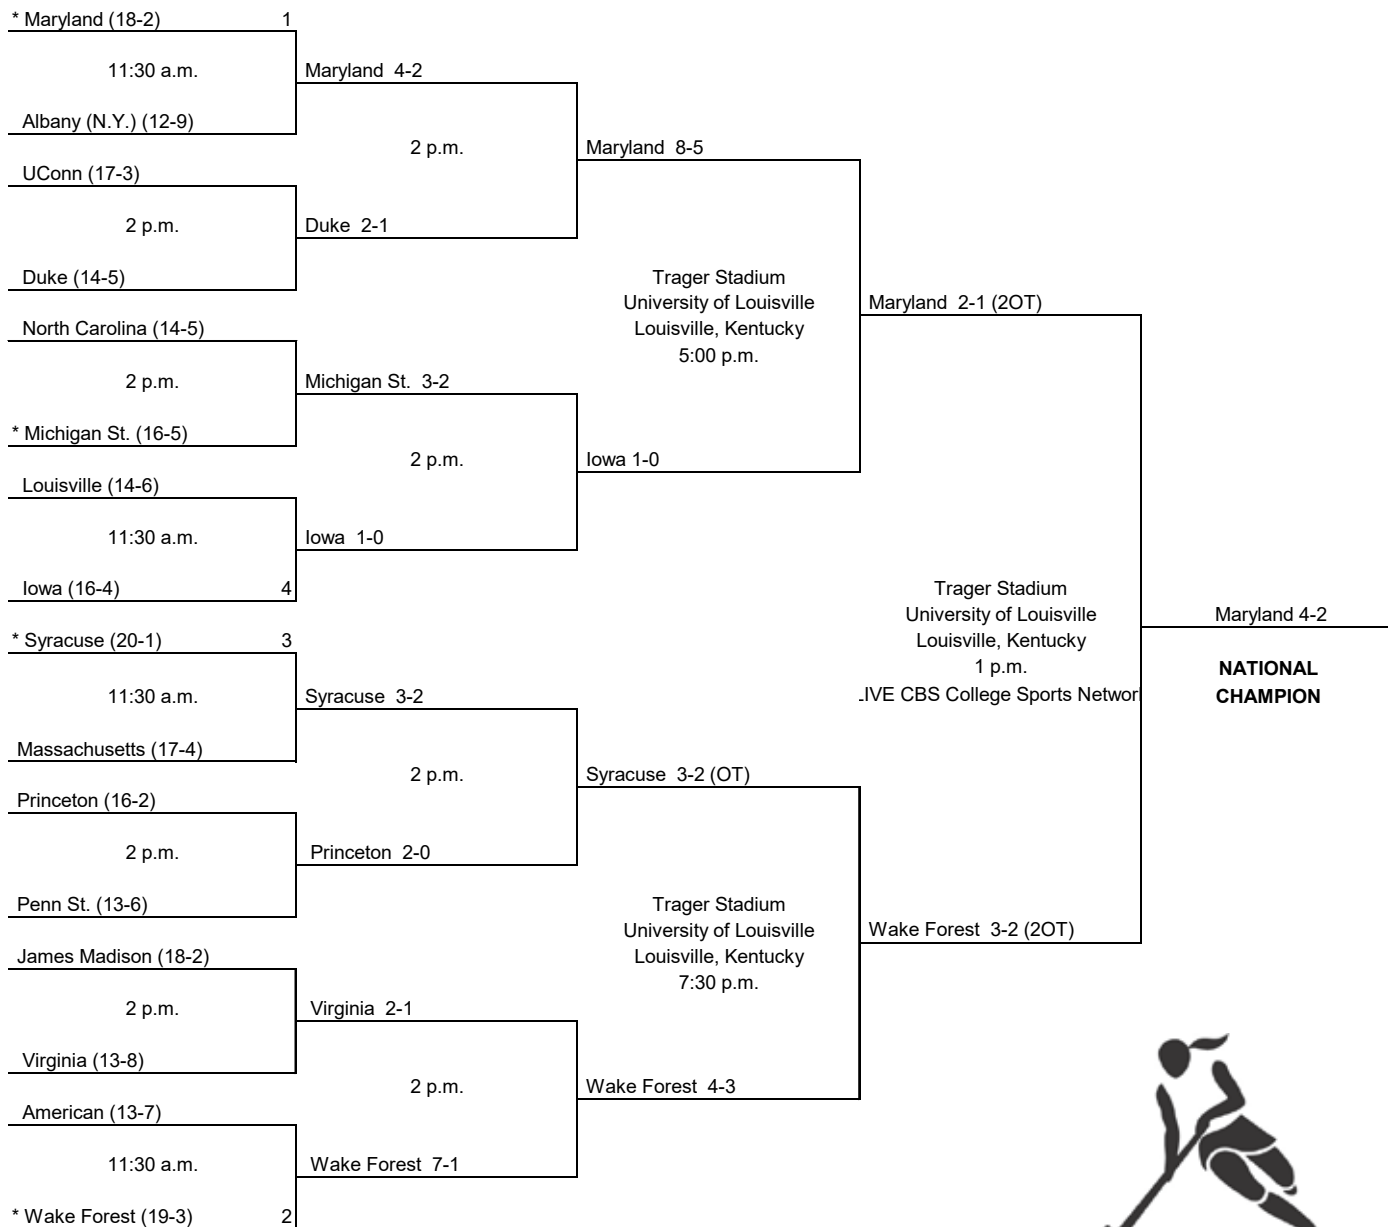

2008 Division I Field Hockey

First Round
November 15

Second Round
November 16

Semifinals
November 21

Championship
November 23

*Denotes host institution
Home team is the seeded team in the seeded game.
In the non-seeded game, the team on the top of the bracket is the home team.