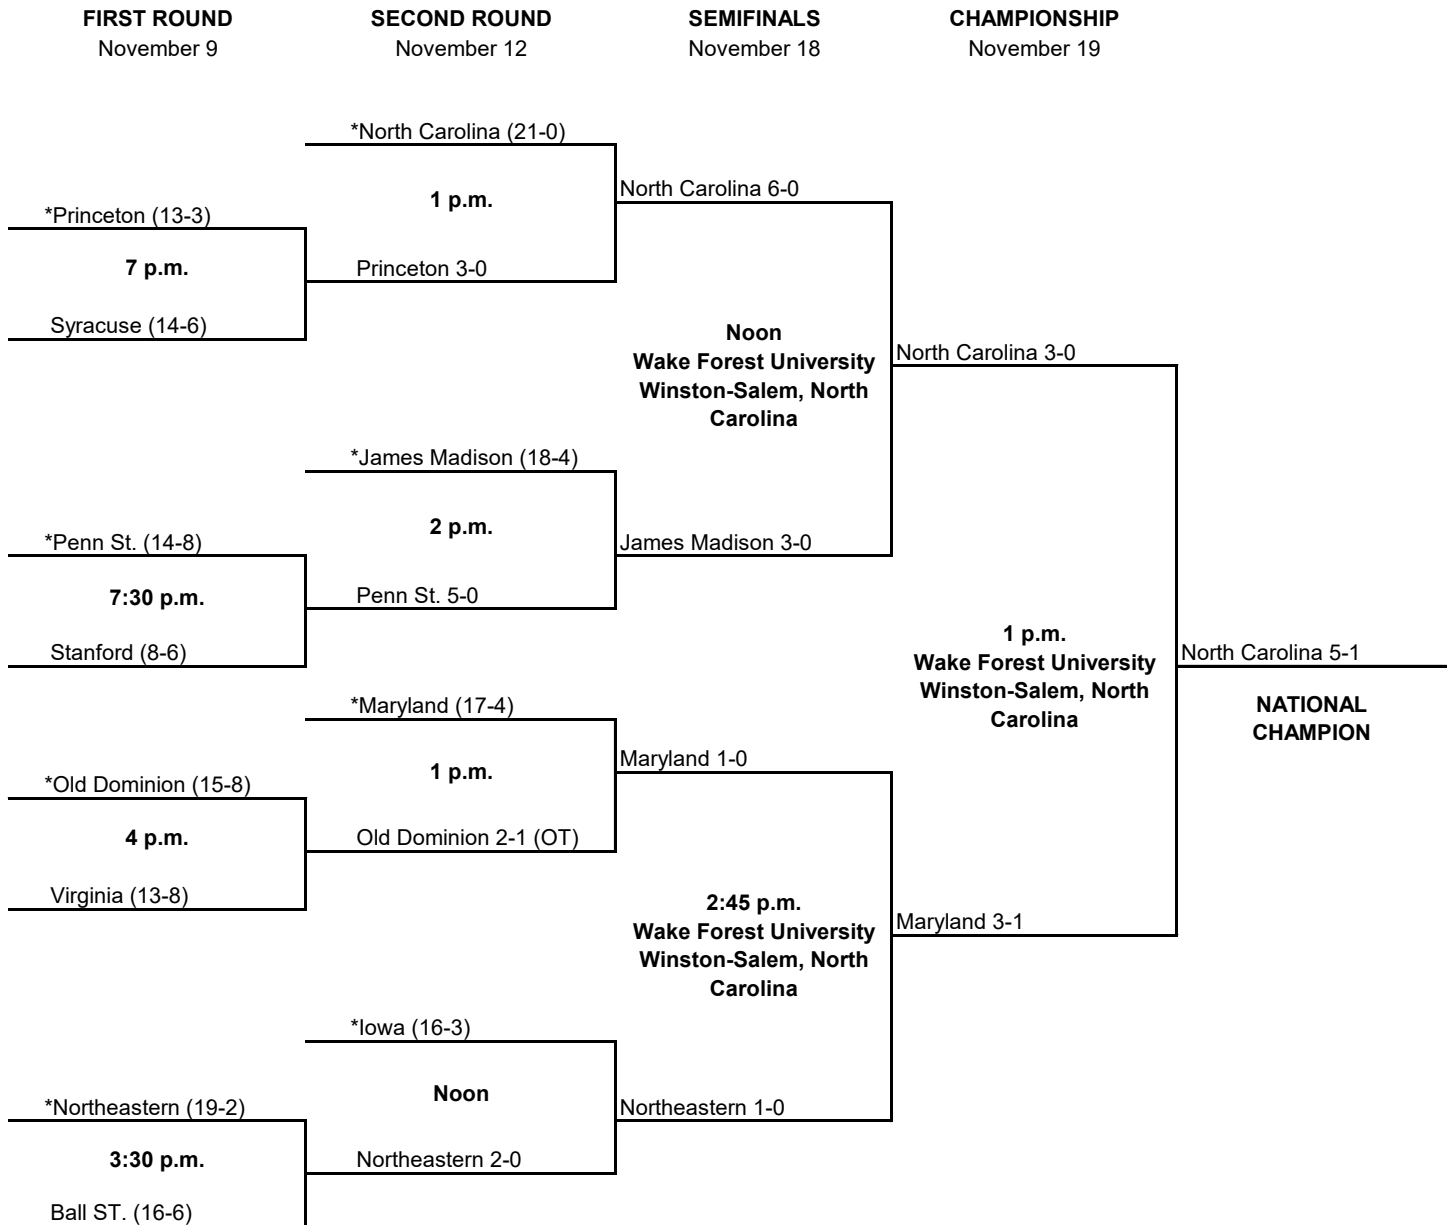

CHAMPIONSHIP

November 21

*Host Institution

1994 NCAA DIVISION I FIELD HOCKEY CHAMPIONSHIP

**NATIONAL
CHAMPION**

*Host Institution

1995 NCAA DIVISION I FIELD HOCKEY CHAMPIONSHIP

*Host Institution
All game times are local.