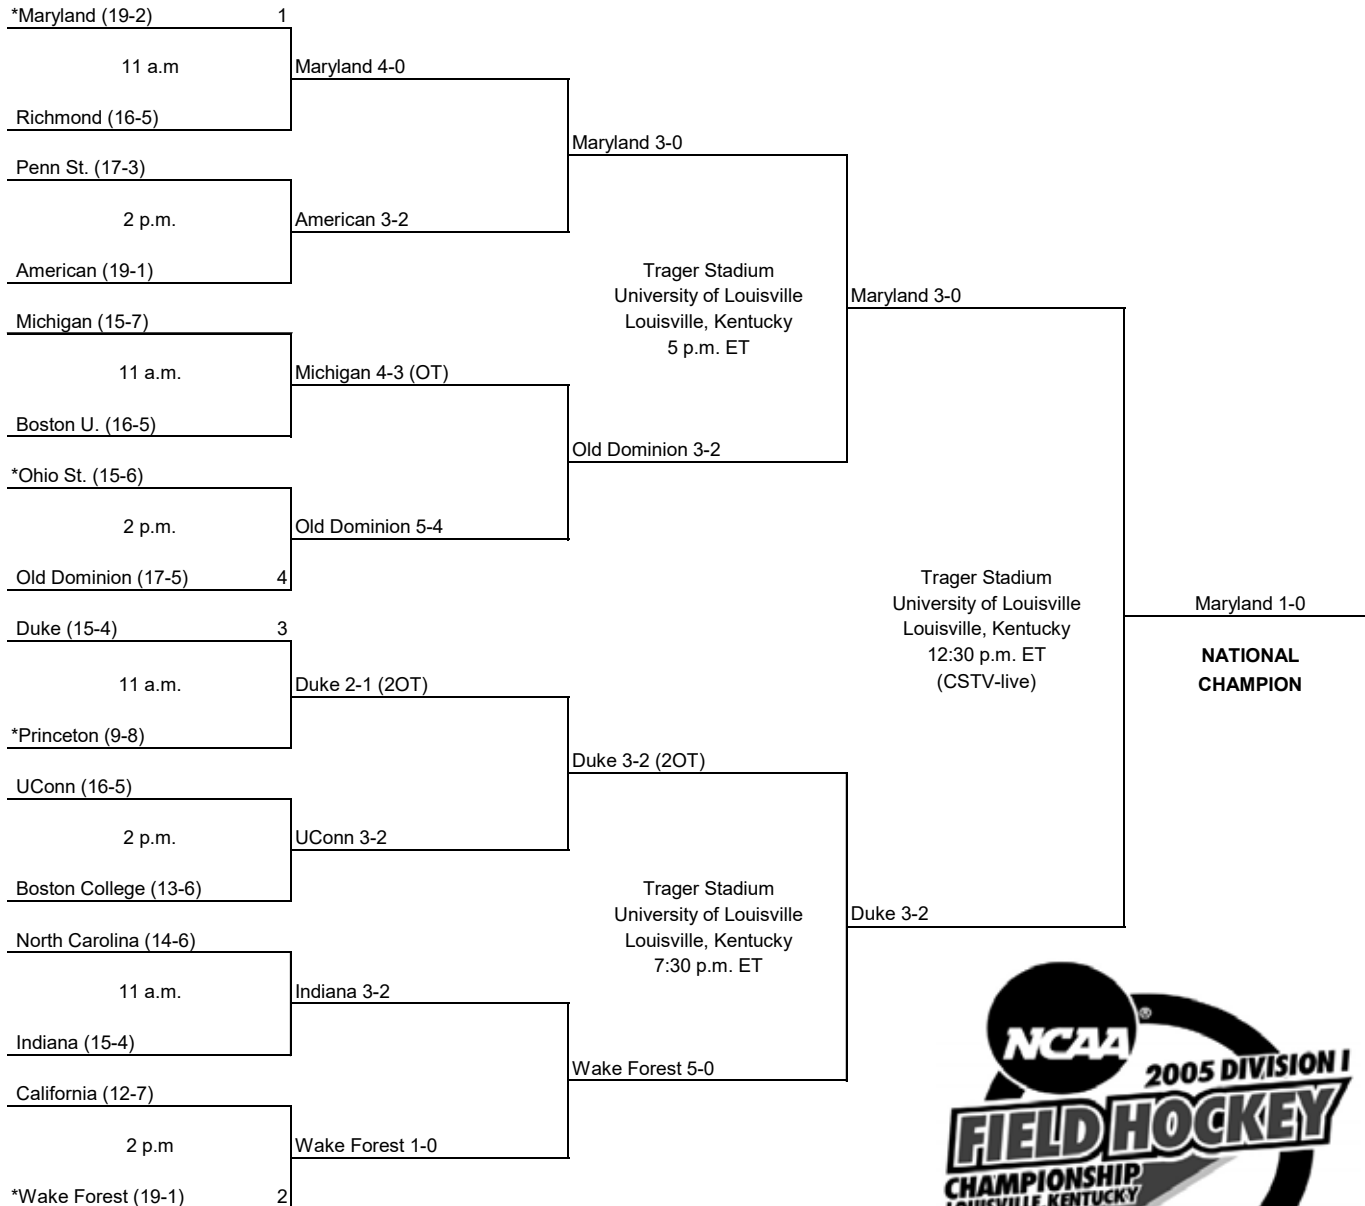

*Denotes host institution
Home team is the seeded team in the seeded game.
In the non-seeded games, the team on the top of the bracket is the home team.