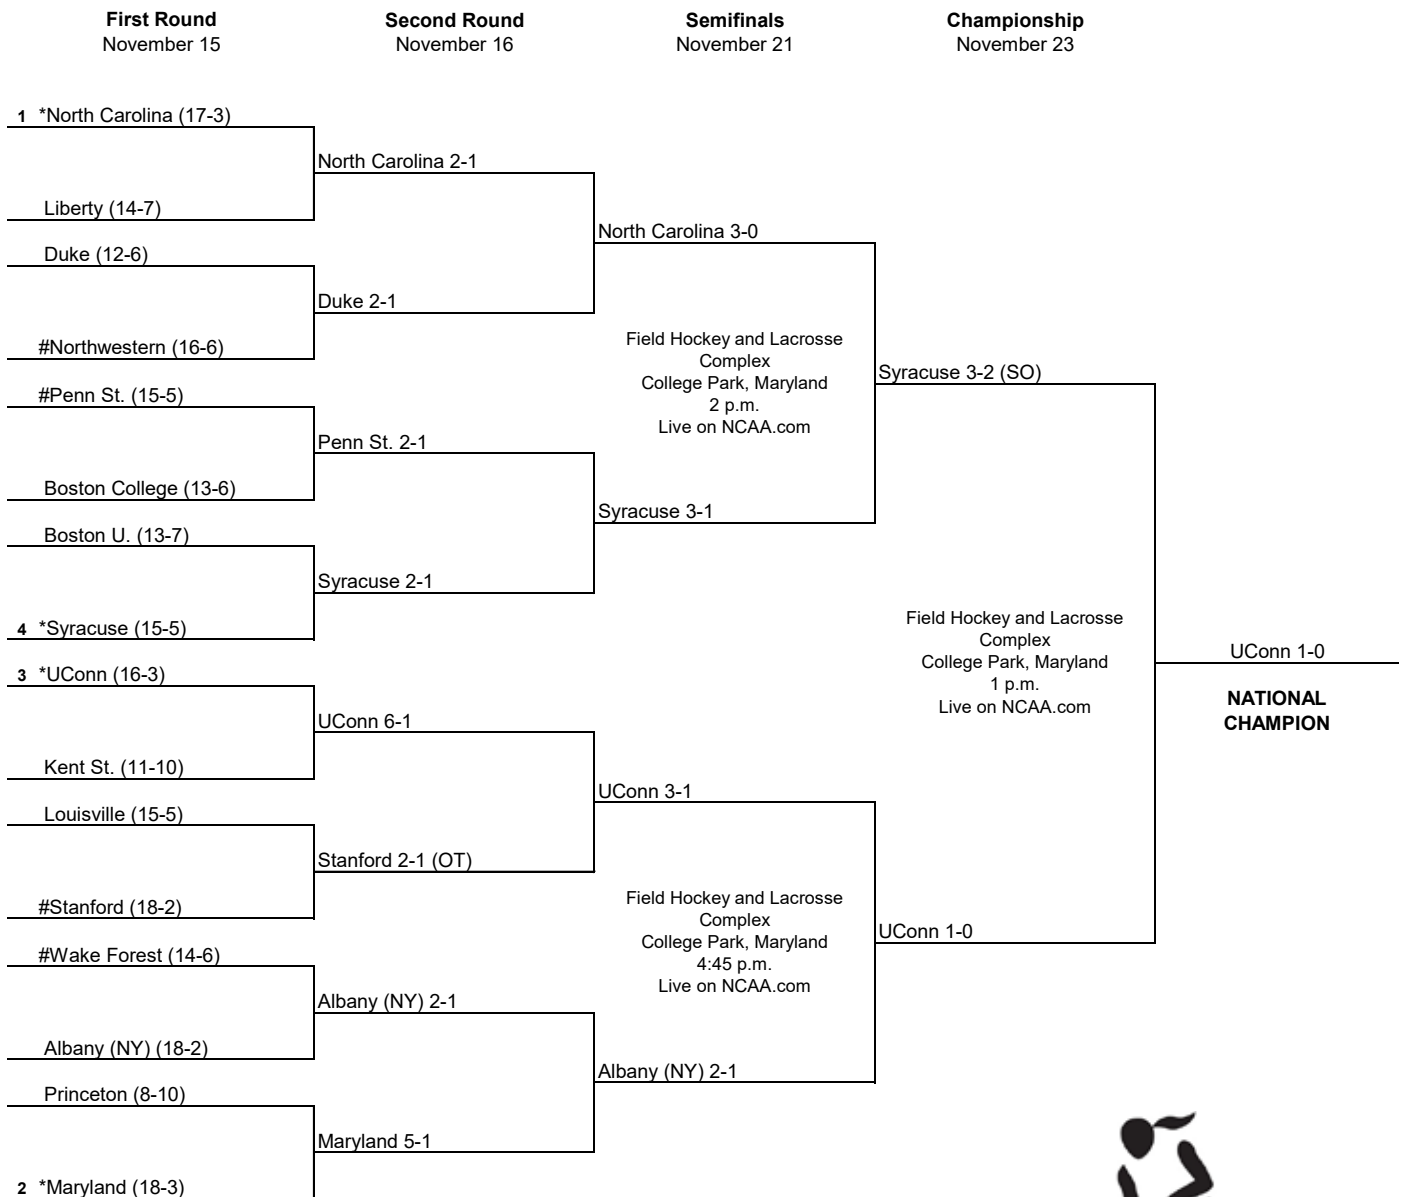

2014 NCAA Division I Field Hockey Championship

* Host Institution for first- and second-round games
Home team is the seeded team in the seeded game
Home team in the non-seeded game

Game times for first-round games:
11:30 a.m. for seeded games
2 p.m. for non-seeded games

All times are Eastern time.
Information subject to change.

© 2014 National Collegiate Athletic Association. No commercial use without the NCAA's written permission.
The NCAA opposes all forms of sports wagering.