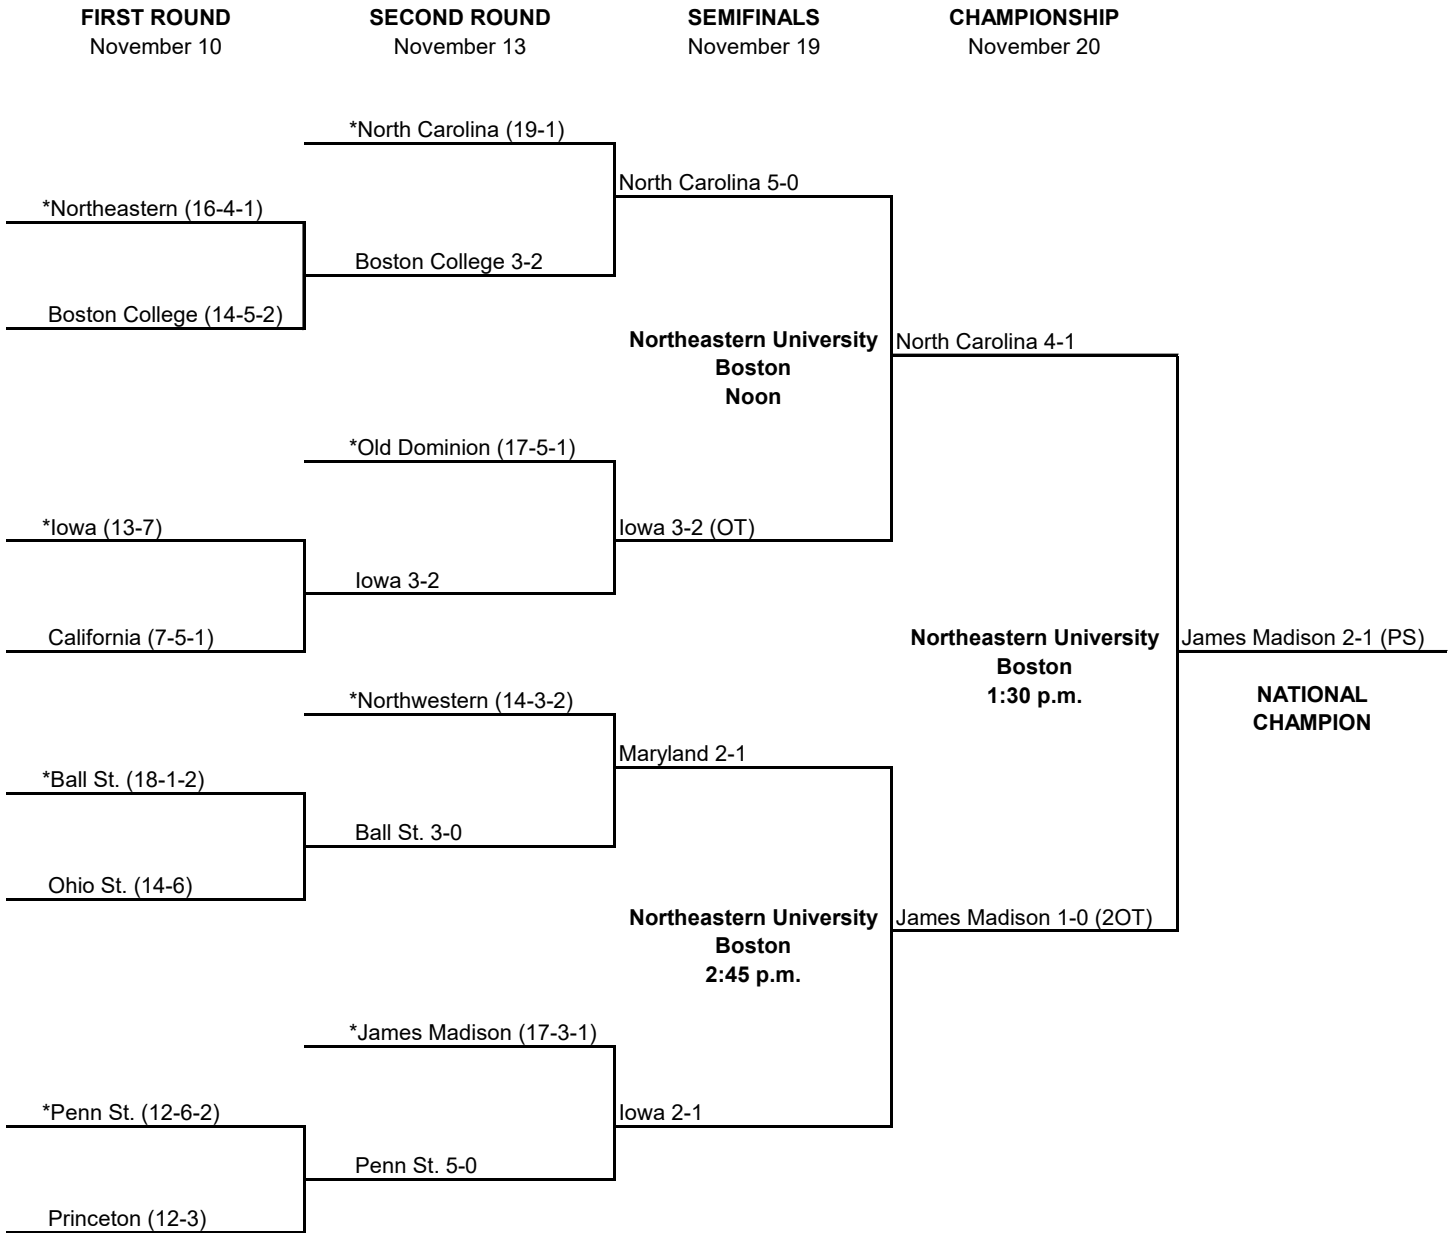

1994 NCAA DIVISION I FIELD HOCKEY CHAMPIONSHIP

**NATIONAL
CHAMPION**

*Host Institution