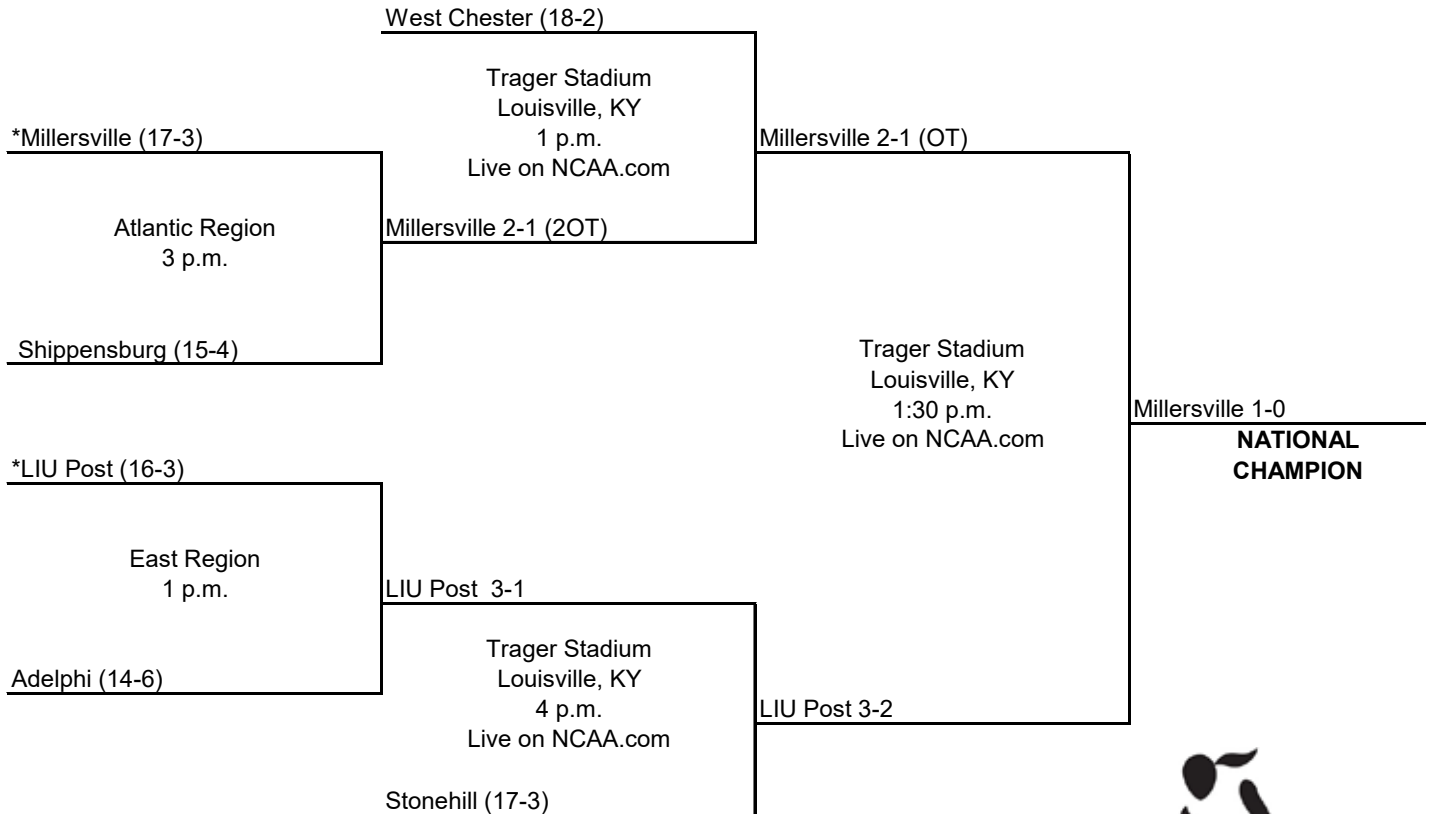

2014 NCAA Division II Field Hockey Championship

First Round
November 25

Semifinals
December 4

Championship
December 6

* Host Institution
All times are Eastern time.
Information subject to change.