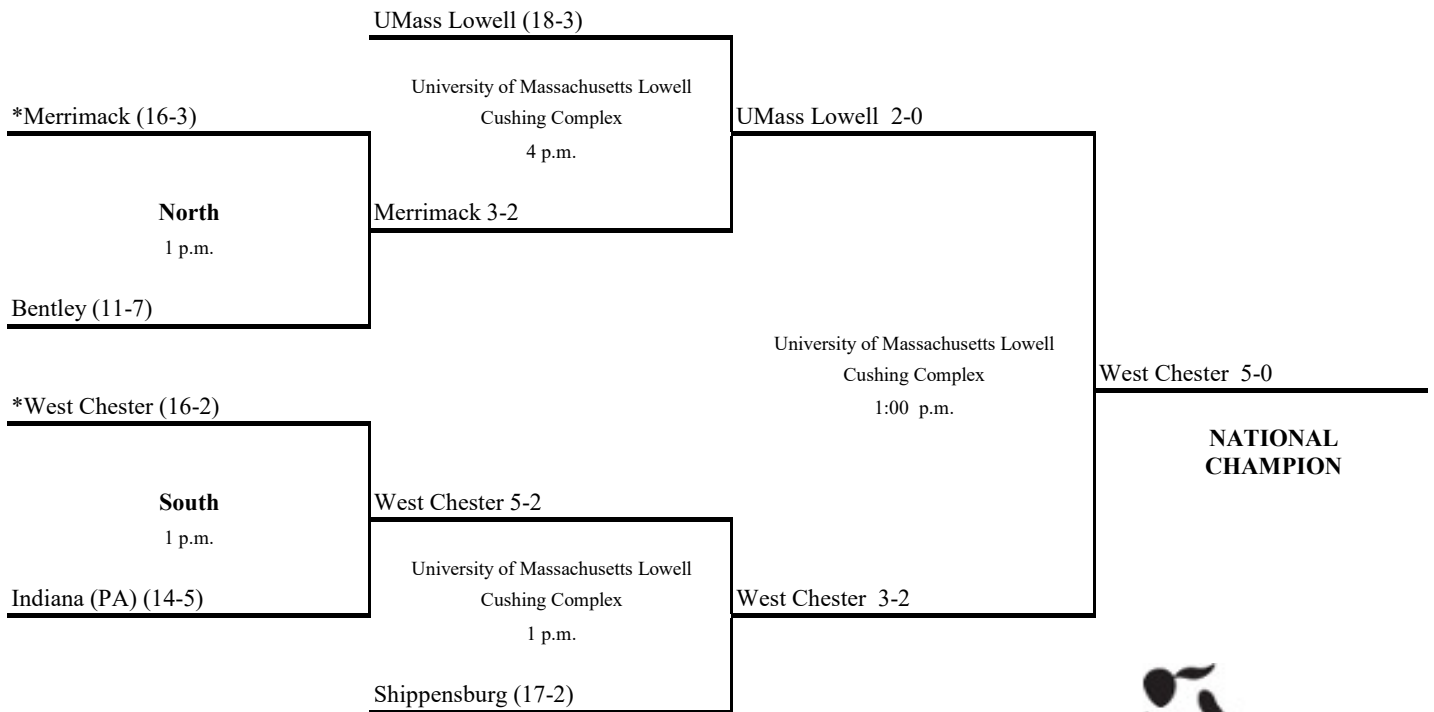

2012 Division II FIELD HOCKEY CHAMPIONSHIP

First Round
November 3

Semifinals
November 9

Final
November 11

* Host institution for first-round competition
All times Eastern Standard