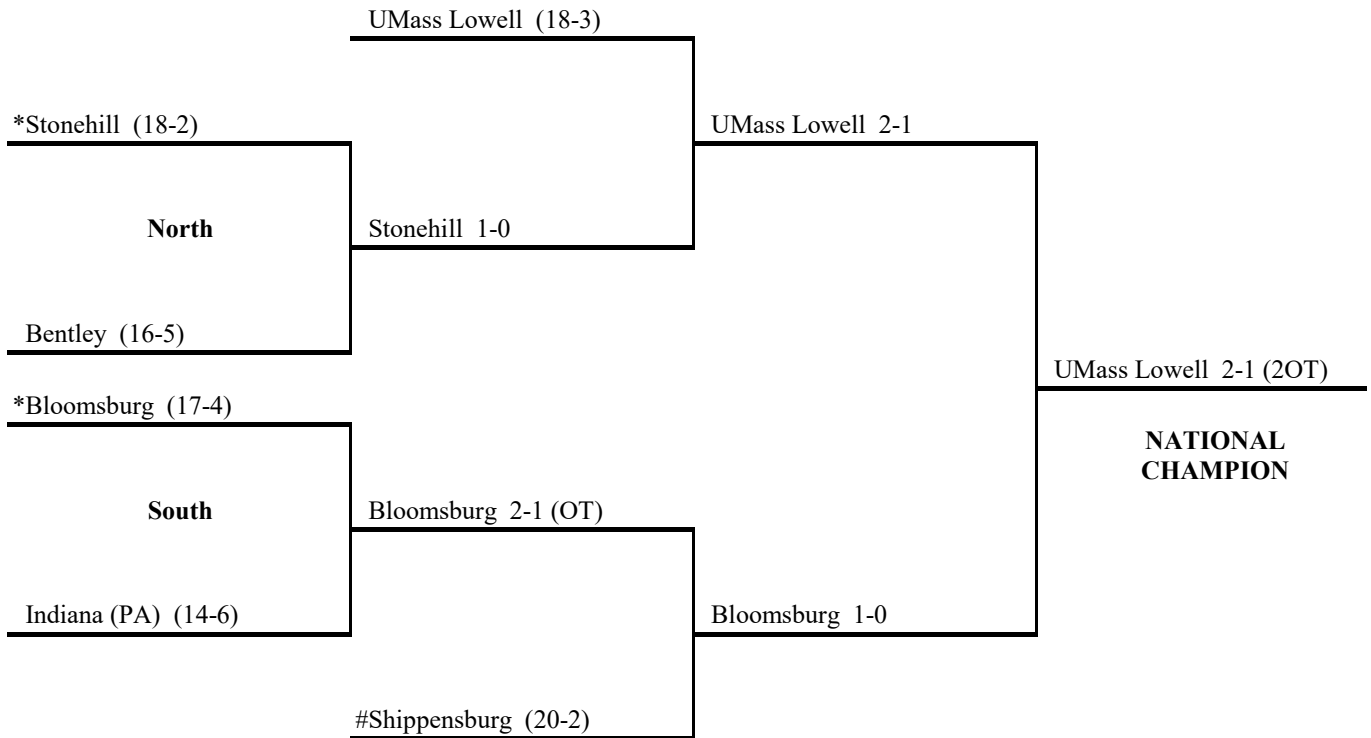

2005 Division II FIELD HOCKEY CHAMPIONSHIP

First Round
November 5

Semifinals
November 11

Final
November 13