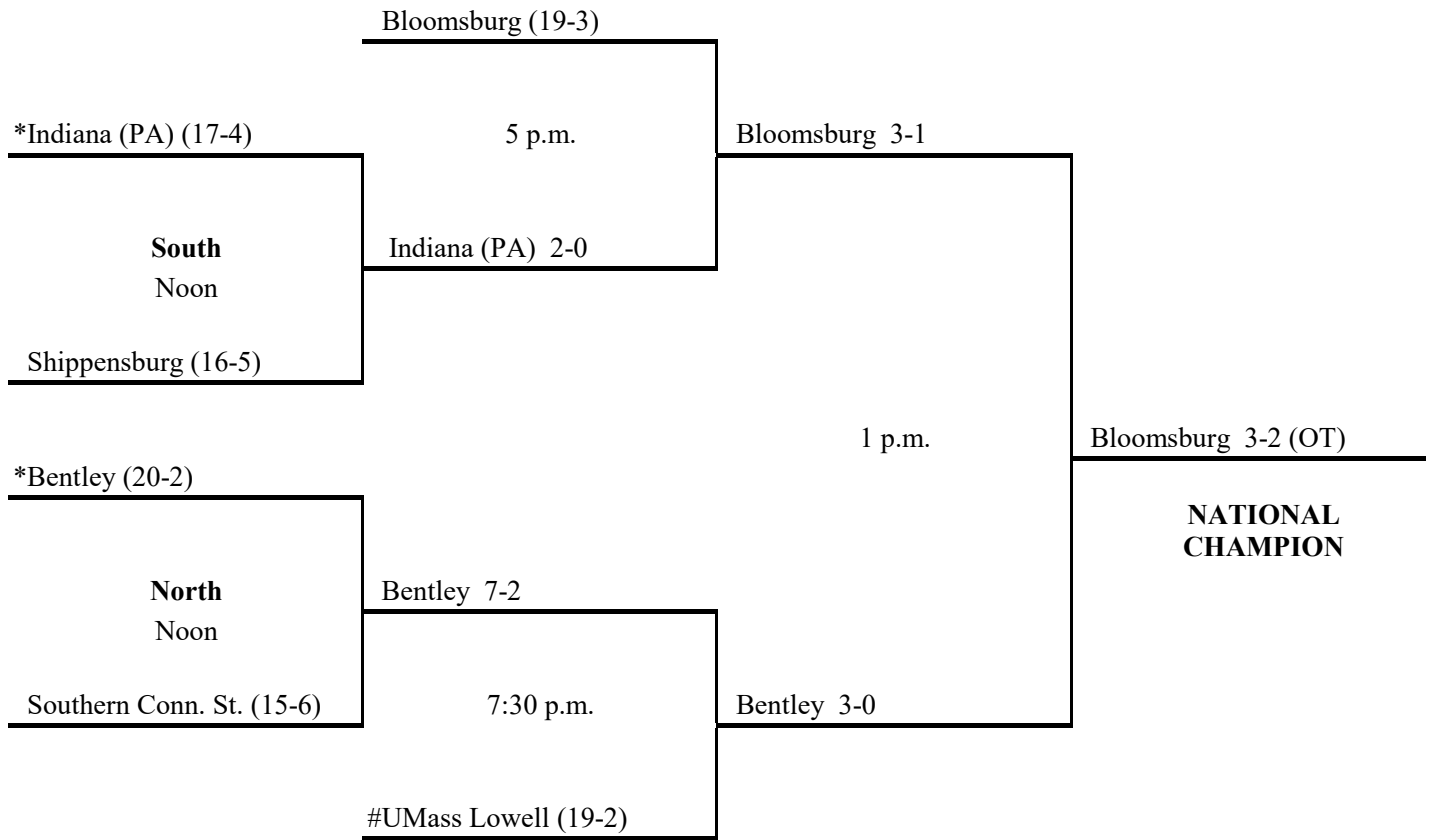

2004 Division II Field Hockey FIELD HOCKEY CHAMPIONSHIP

First Round
November 6

Semifinals
November 12

Final
November 14