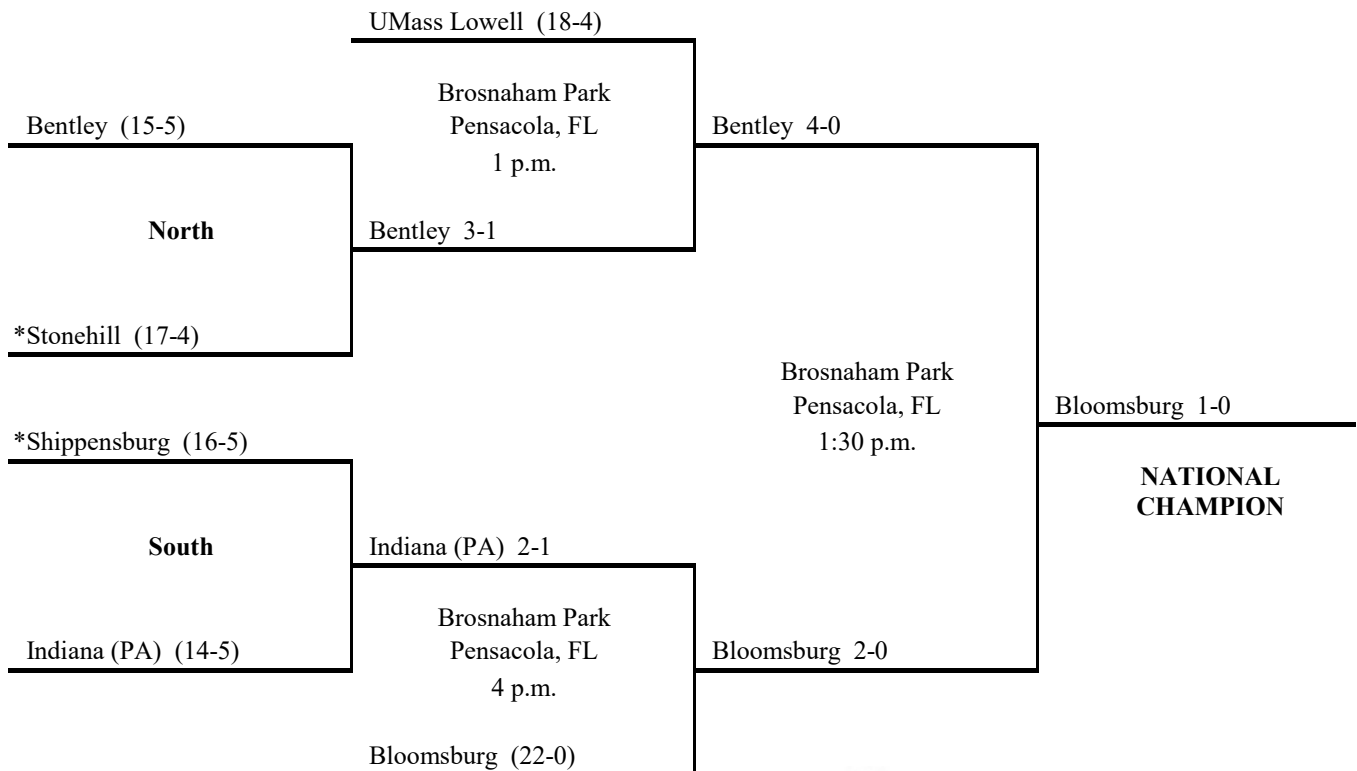

* Host institution for first-round competition.
Note: Record reflects overall win-loss record.
All times are local and are tentative.