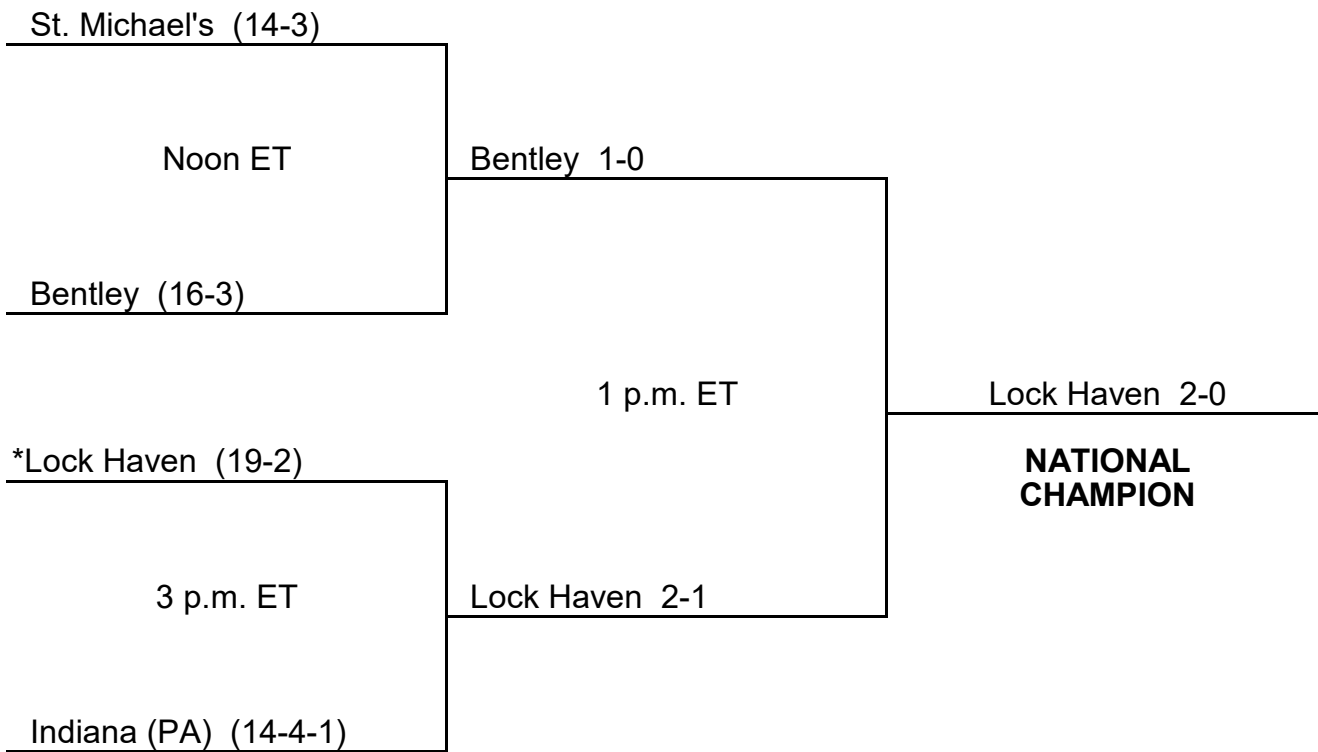

2000 Division II Field Hockey Championship

Semifinals
November 3

Championship
November 5