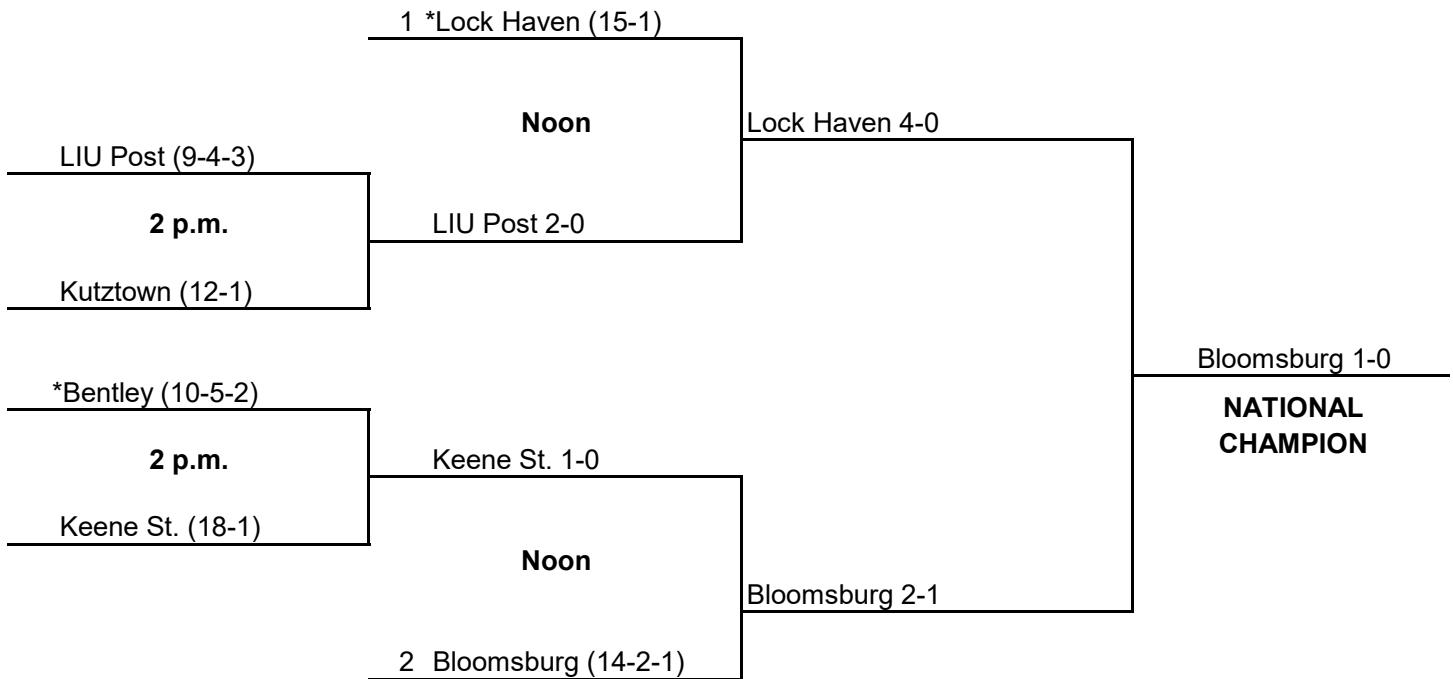

November 12

* Host Institution

1992 NCAA DIVISION II FIELD HOCKEY CHAMPIONSHIP

November 8

Lock Haven (14-5)

Bloomsburg (15-3-1)

Lock Haven 3-1

**NATIONAL
CHAMPION**