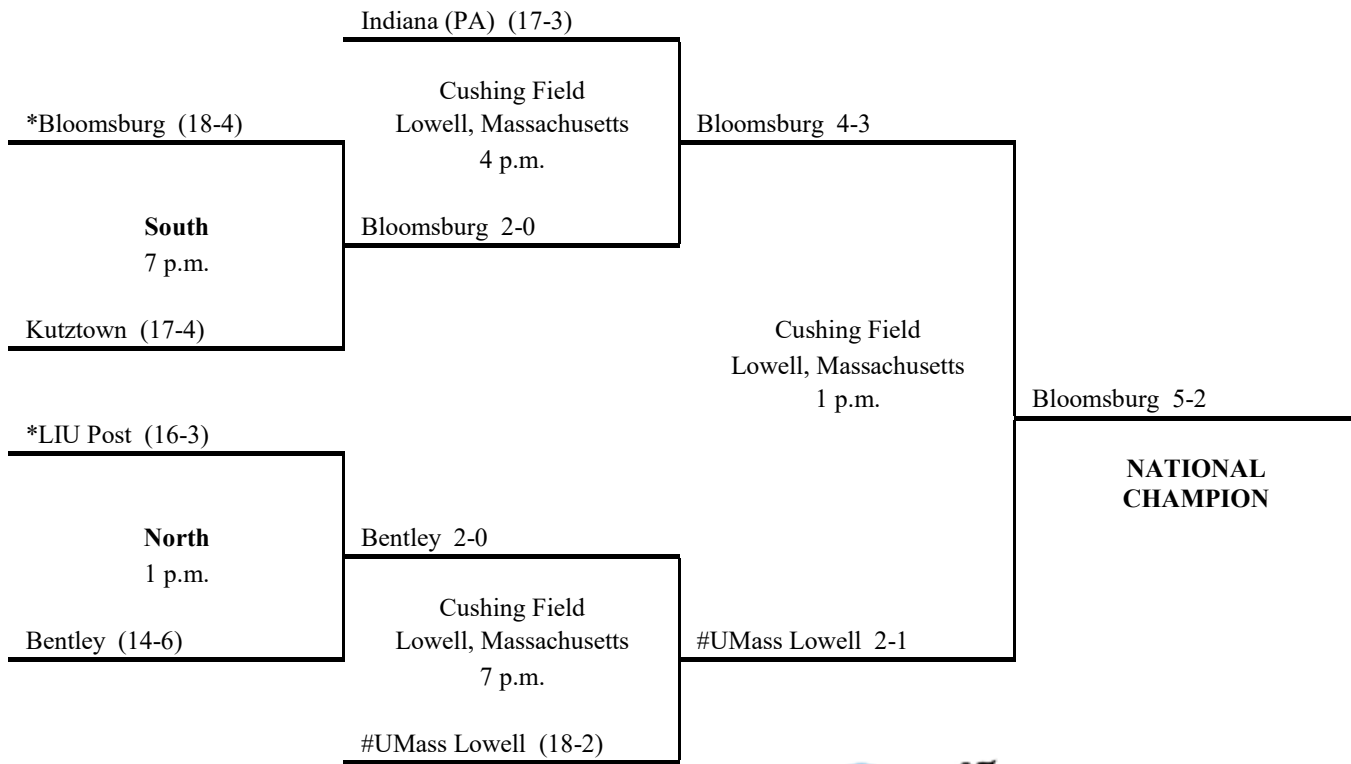

2007 Division II Field Hockey FIELD HOCKEY CHAMPIONSHIP

First Round
November 3

Semifinals
November 9

Final
November 11

* Host institution for first-round competition

Host institution for semifinals and final

All times Eastern Standard