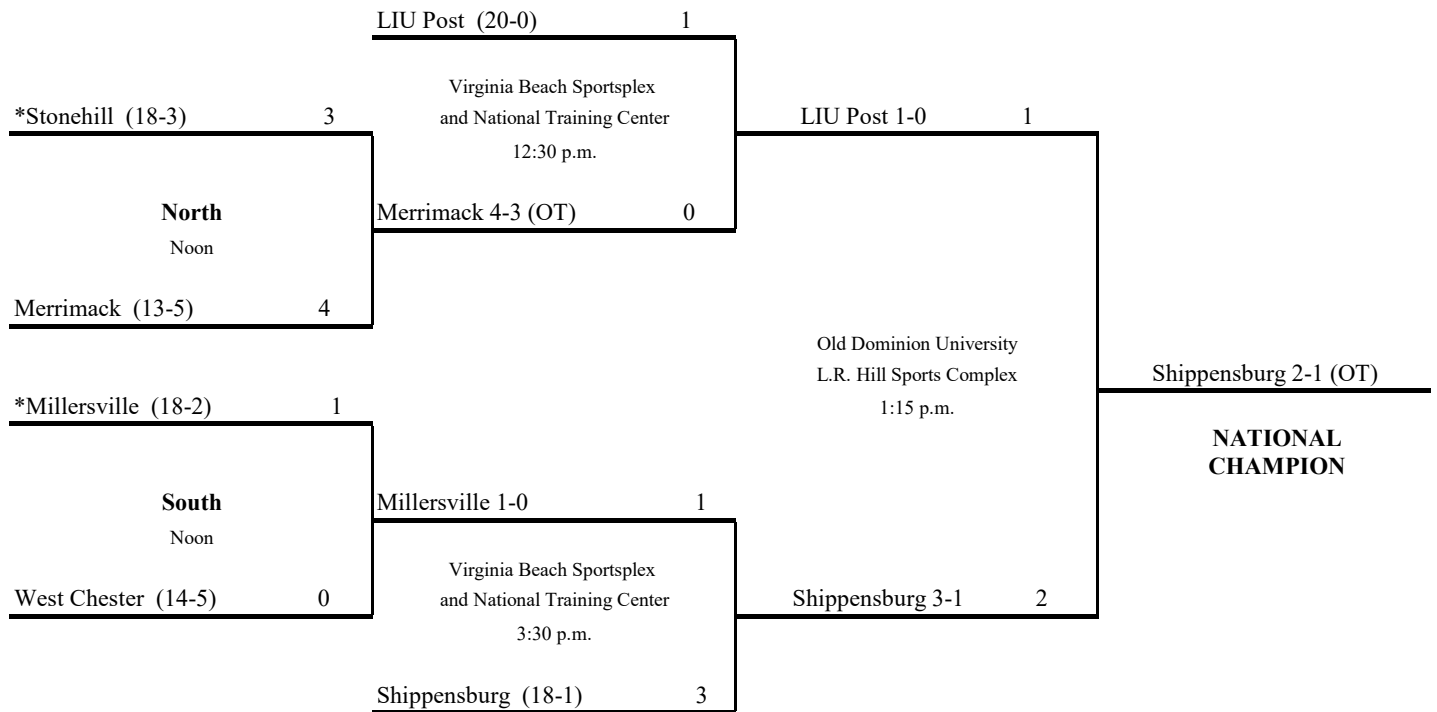

* Host institution for first-round competition
All times Eastern Standard