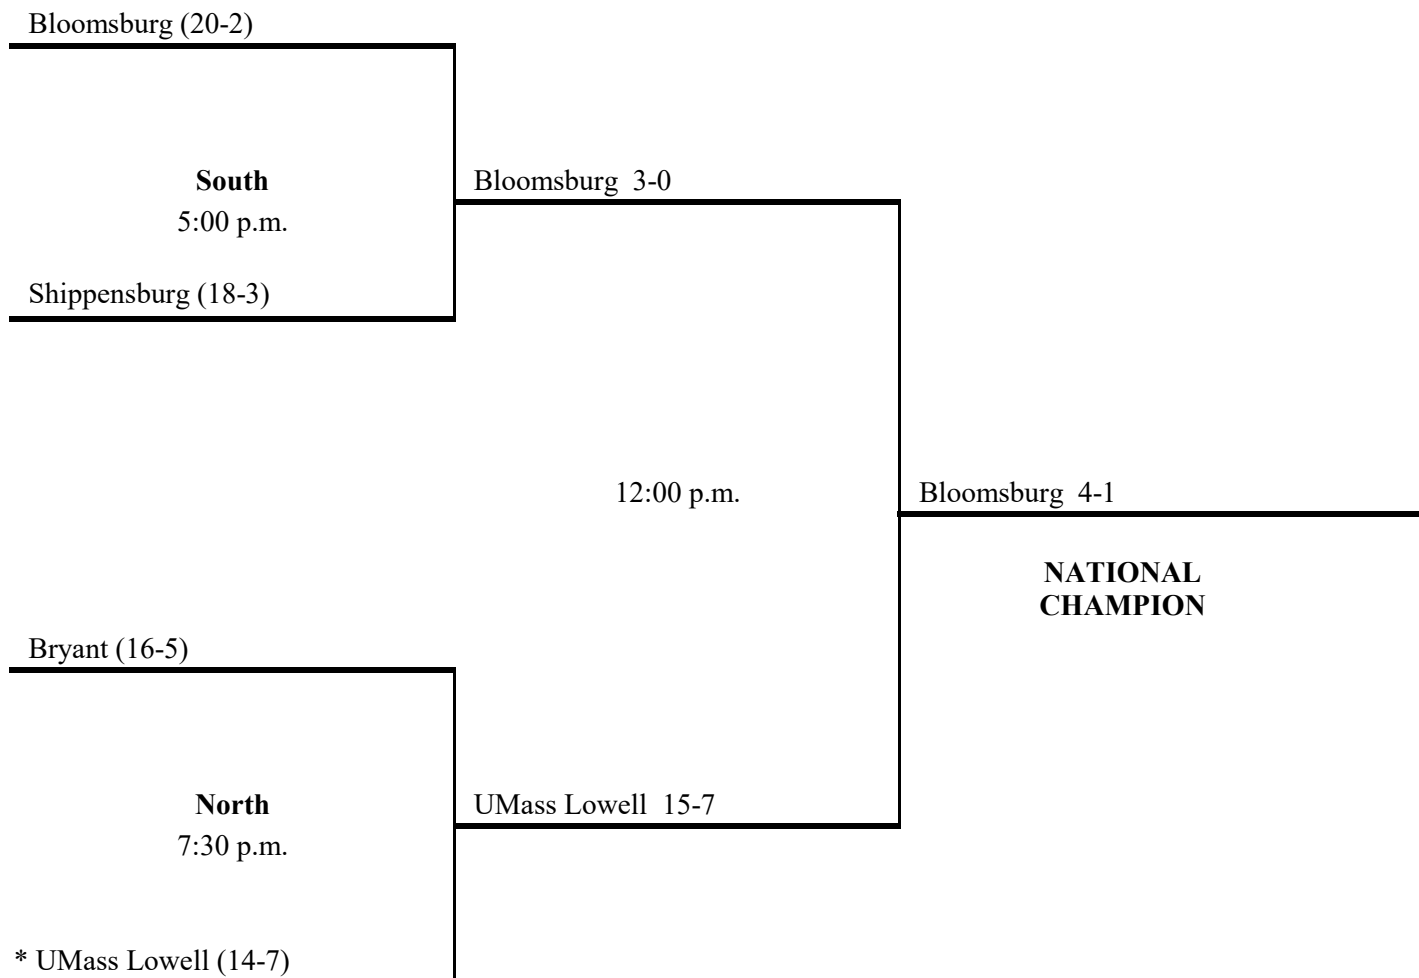

Bloomsburg 2-1

* Lock Haven (18-4)

* Host Institution

2003 NCAA Division II FIELD HOCKEY CHAMPIONSHIP

Semifinals
November 7

Final
November 9

* Host Institution

Note: Record reflects overall win-loss record.