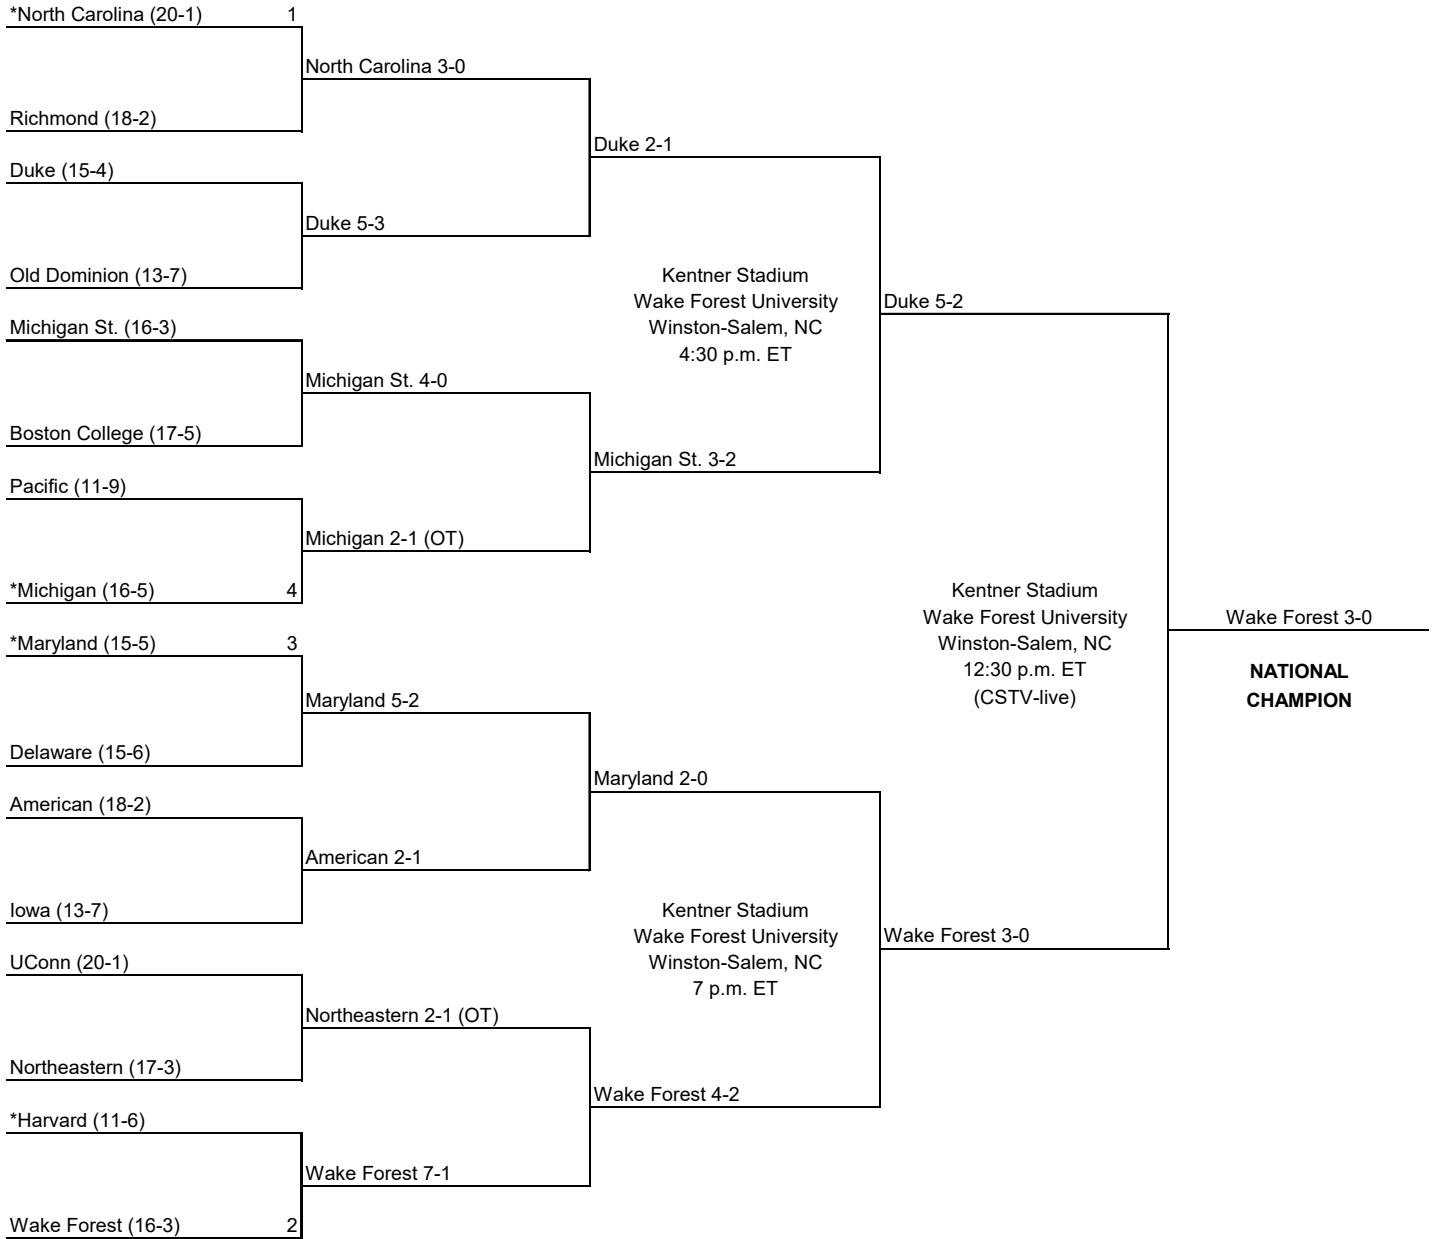

# 2004 Division I Field Hockey

**First Round**  
November 13

**Second Round**  
November 14

**Semifinals**  
November 19

**Championship**  
November 21

\*Denotes host institution  
Home team is the seeded team in the seeded game.  
In the non-seeded game the team on the top of the bracket is the home team.  
NCAA/11/14/04/cer