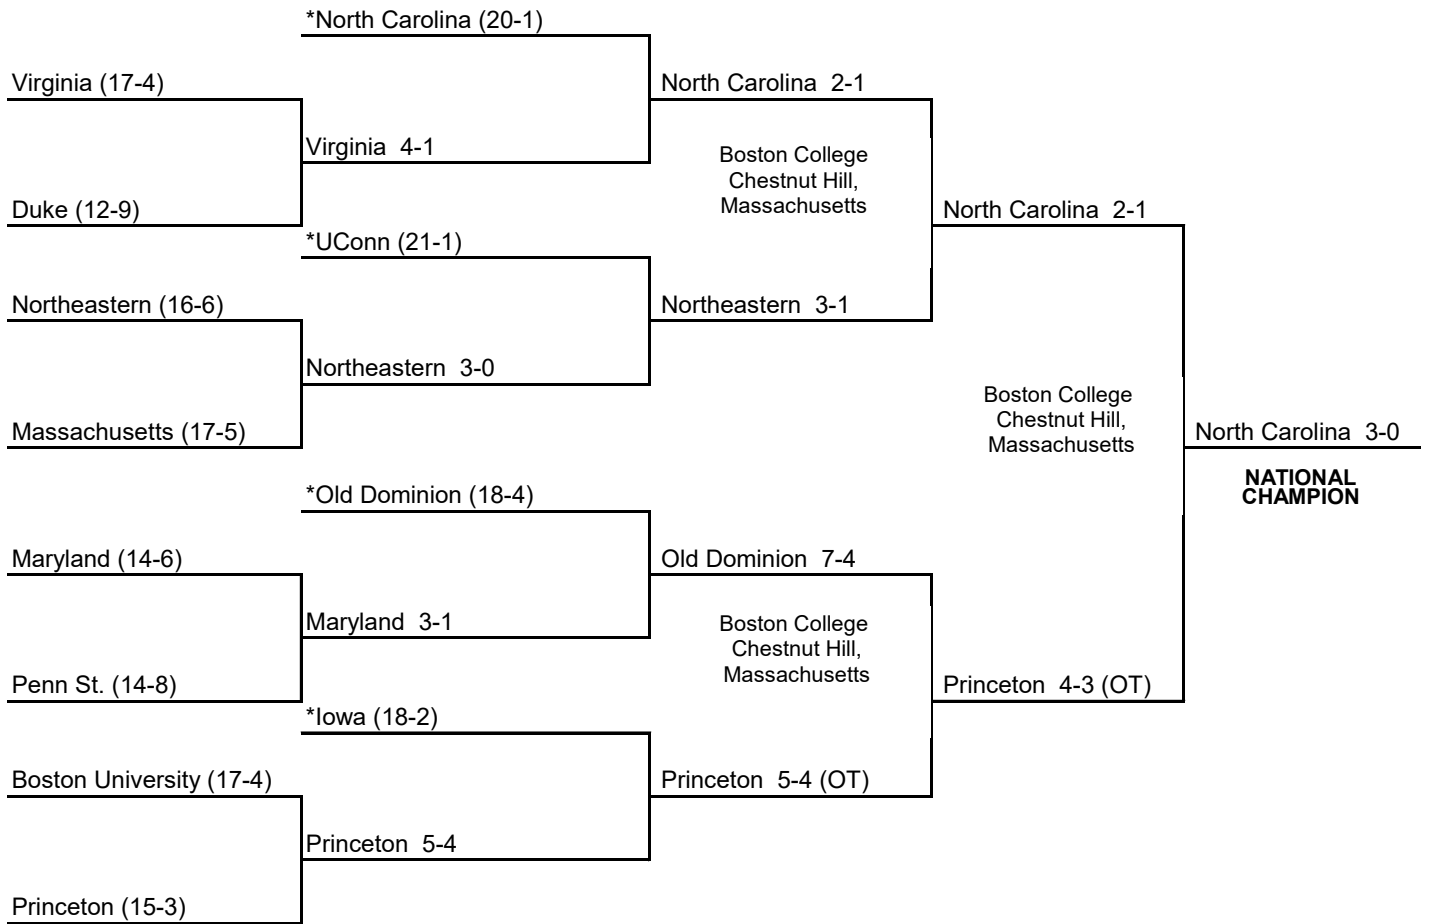

1996 Division I

FIELD HOCKEY CHAMPIONSHIP

First Round
November 16

Second Round
November 17

Semifinals
November 23

Championship
November 24