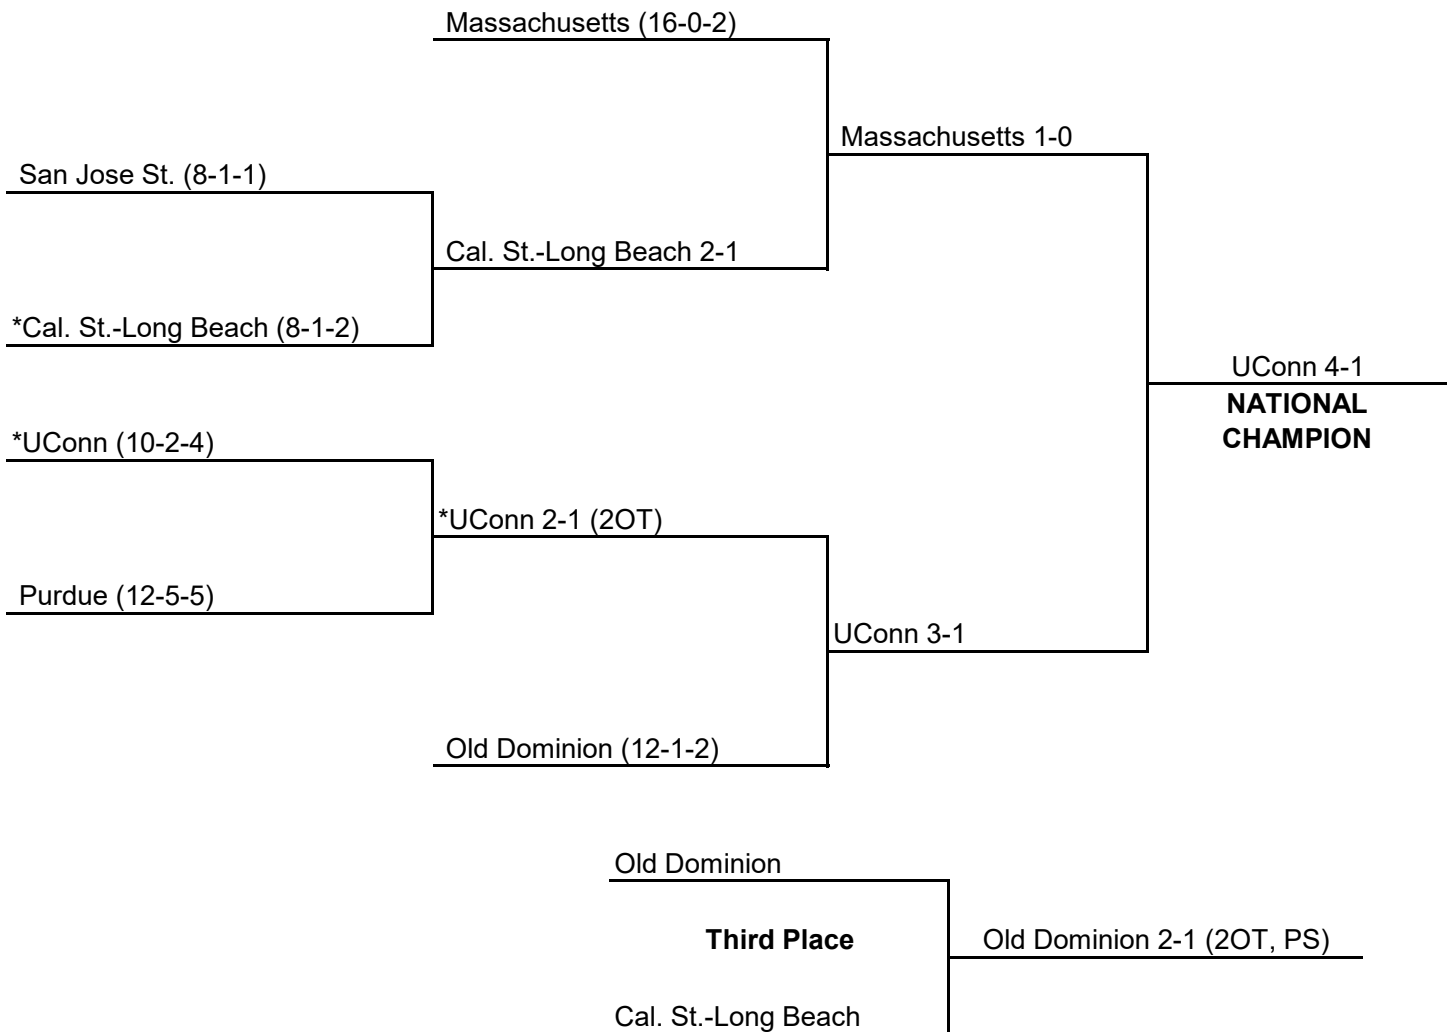

BRACKETS

1981 NCAA DIVISION I FIELD HOCKEY CHAMPIONSHIP BRACKET

November 14

November 21-22
Storrs, Connecticut

*Host Institution