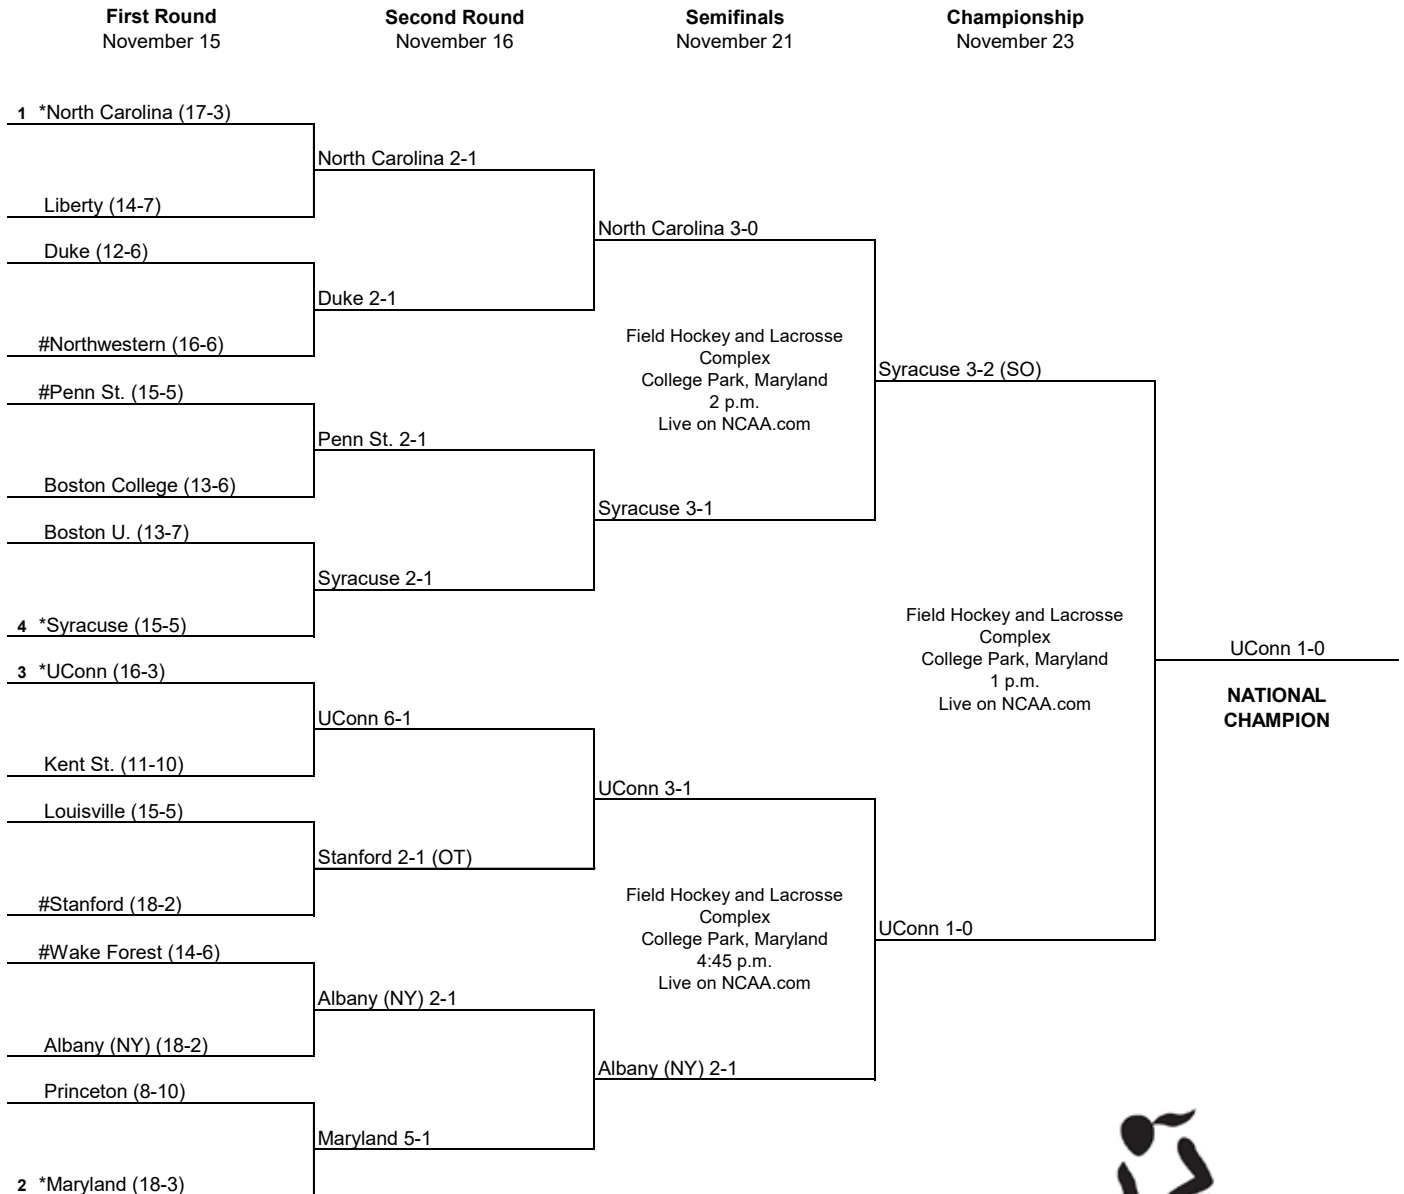

2014 NCAA Division I Field Hockey Championship

* Host Institution for first- and second-round games
Home team is the seeded team in the seeded game
Home team in the non-seeded game

Game times for first-round games:
11:30 a.m. for seeded games
2 p.m. for non-seeded games

All times are Eastern time.
Information subject to change.

© 2014 National Collegiate Athletic Association. No commercial use without the NCAA's written permission.
The NCAA opposes all forms of sports wagering.