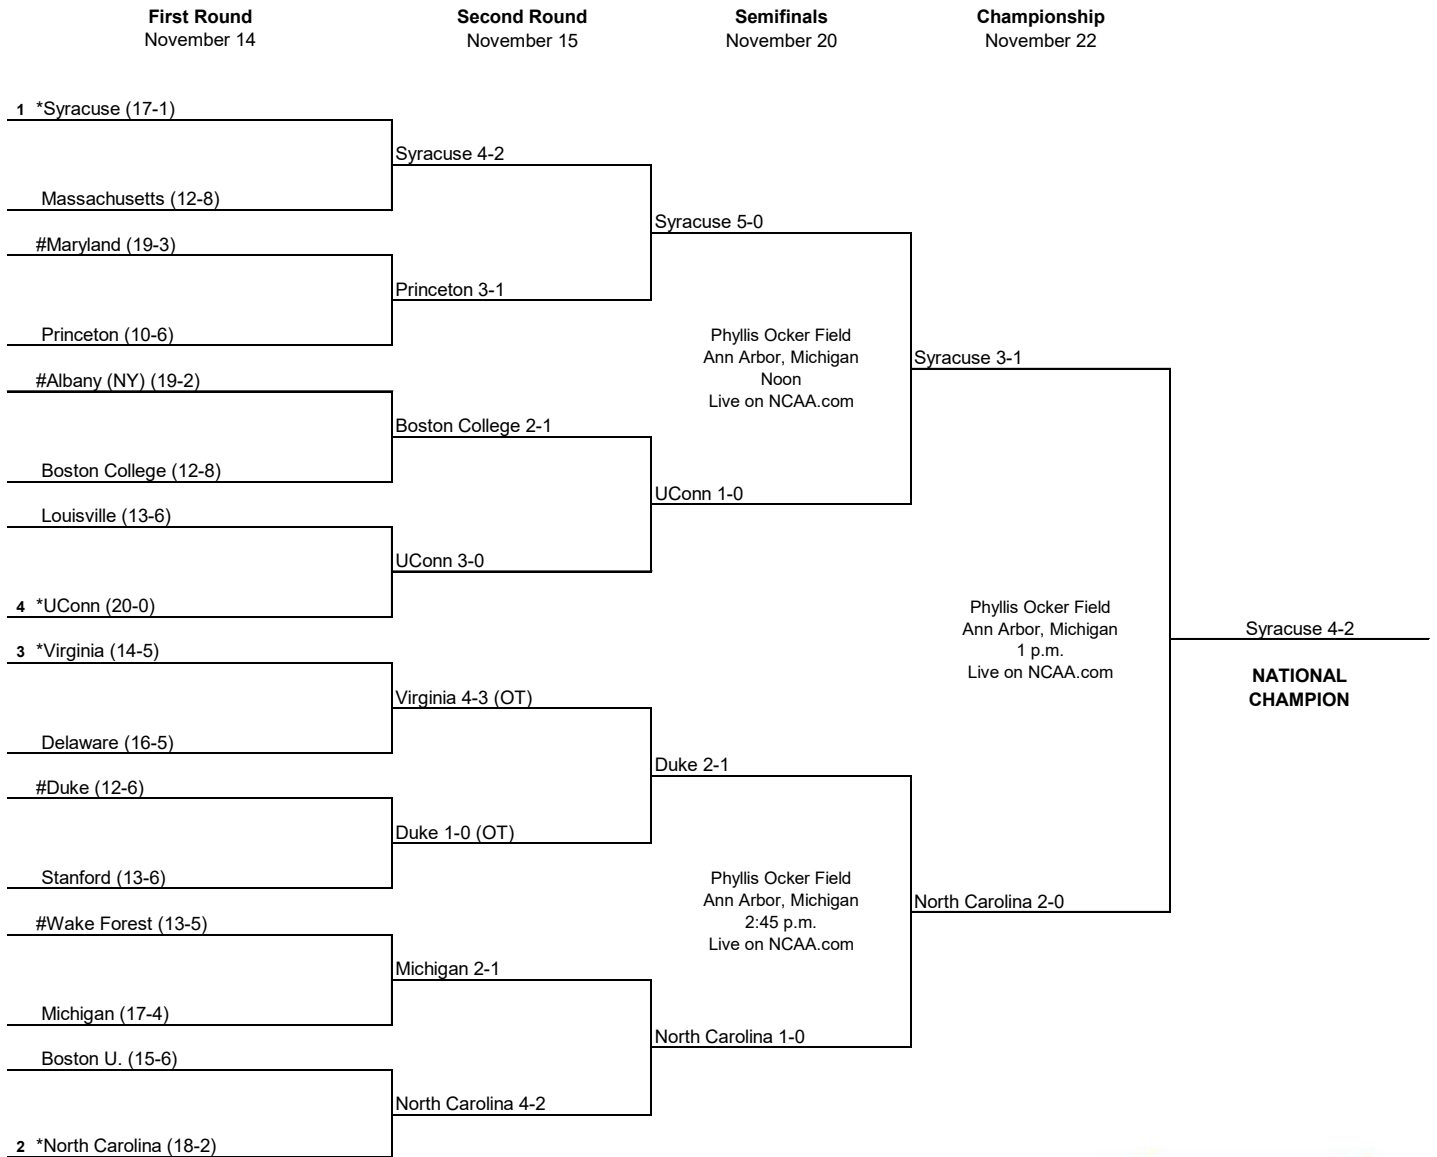

2015 NCAA Division I Field Hockey Championship

* Host Institution for first- and second-round games
** Host Institution for play-in game
Home team is the seeded team in the seeded game
Home team in the non-seeded game

Game times for first-round games:
11:30 a.m. for seeded games
2 p.m. for non-seeded games

All times are Eastern time.
Information subject to change.