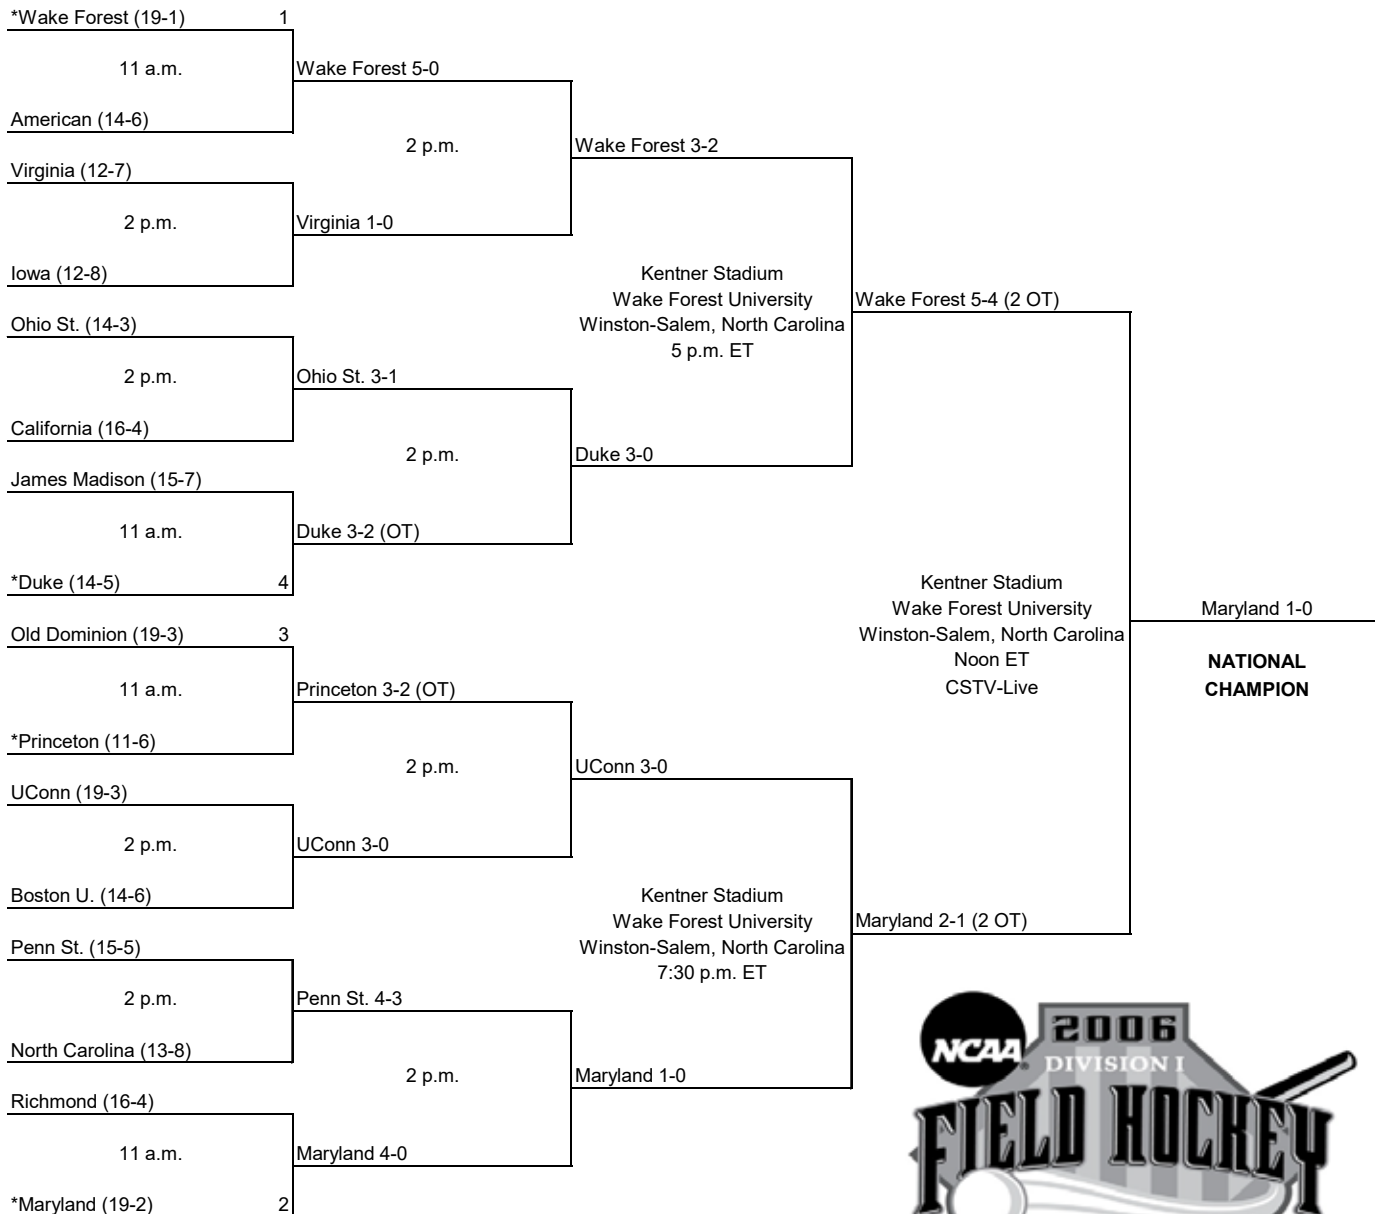

2006 Division I Field Hockey

First Round
November 11

Second Round
November 12

Semifinals
November 17

Championship
November 19

*Denotes host institution
Home team is the seeded team in the seeded game.
In the non-seeded game, the team on the top of the bracket is the home team.