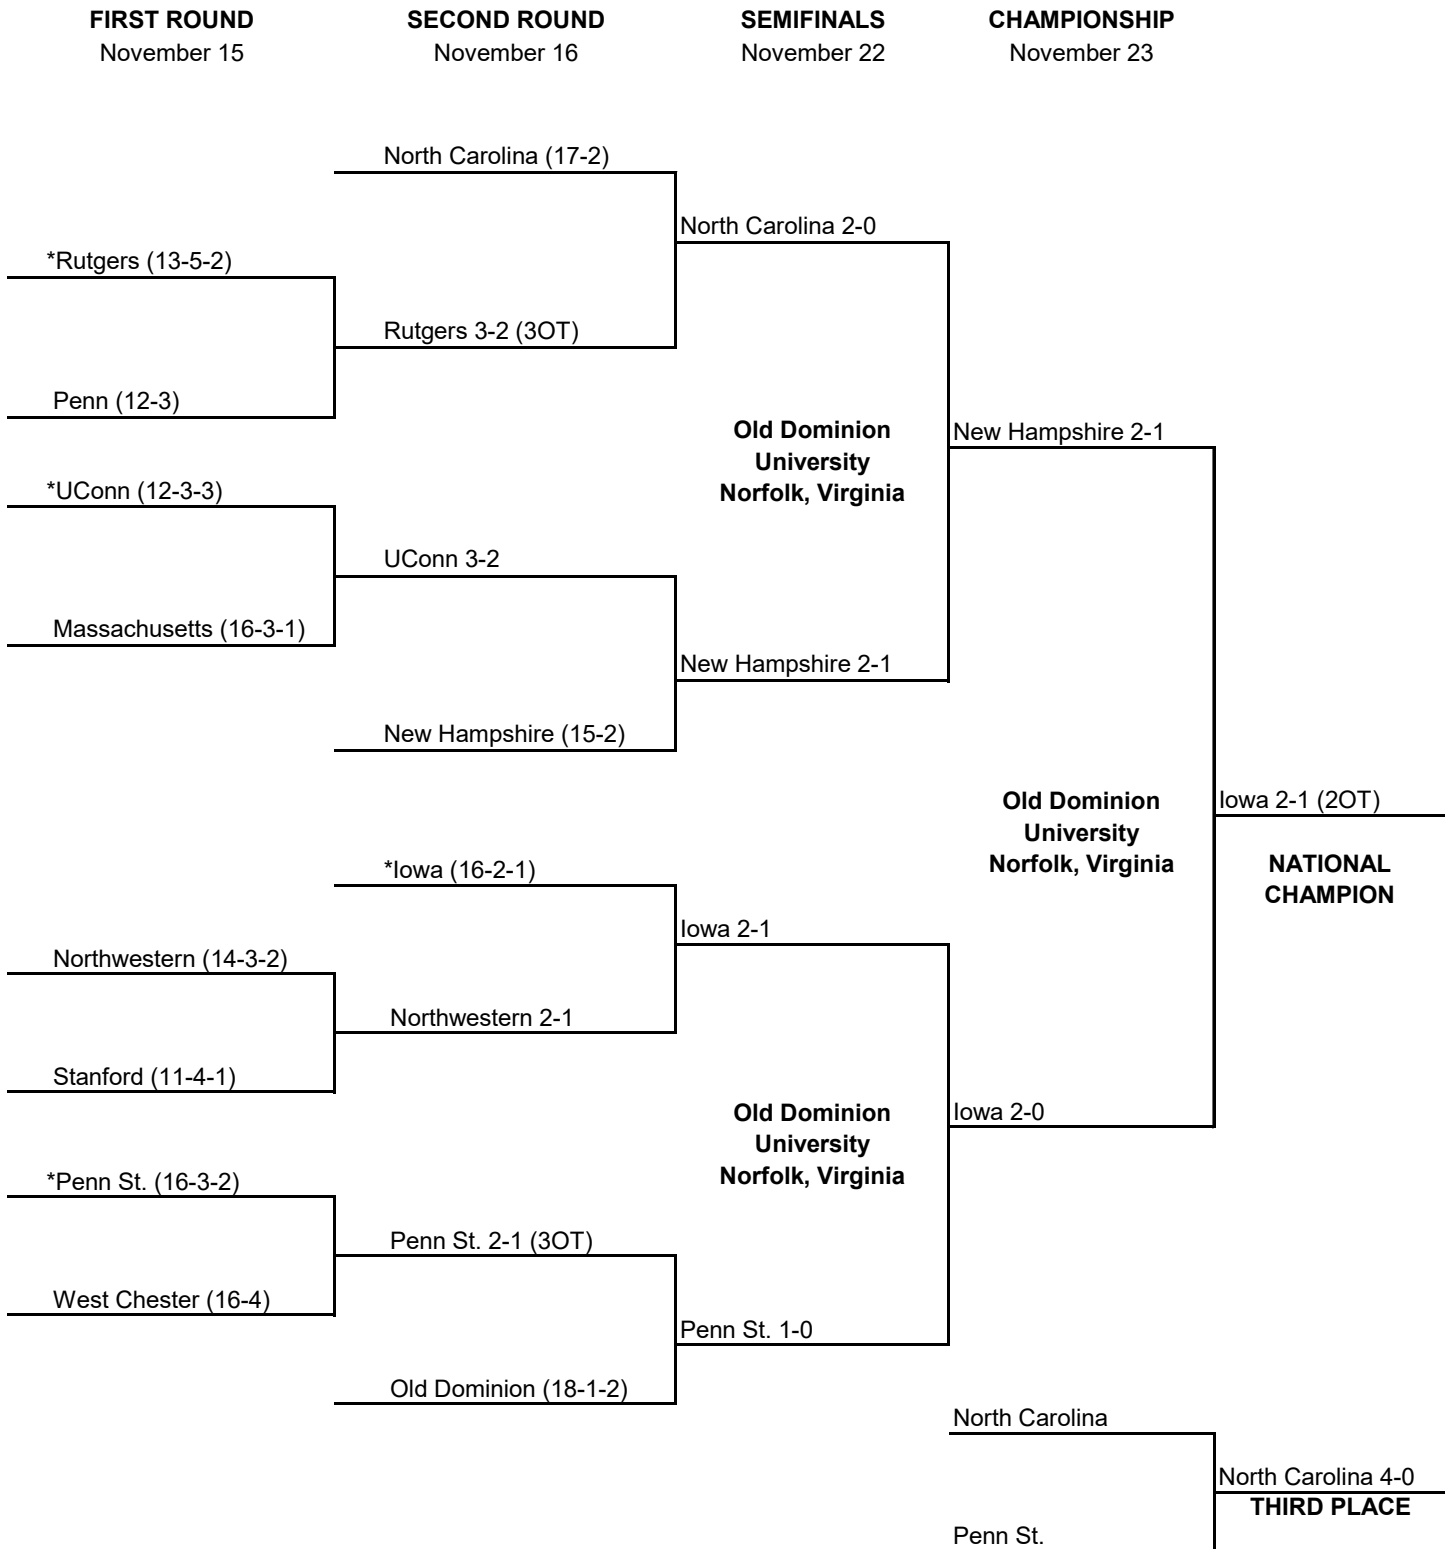

1986 NCAA DIVISION I FIELD HOCKEY CHAMPIONSHIP

*Host Institution