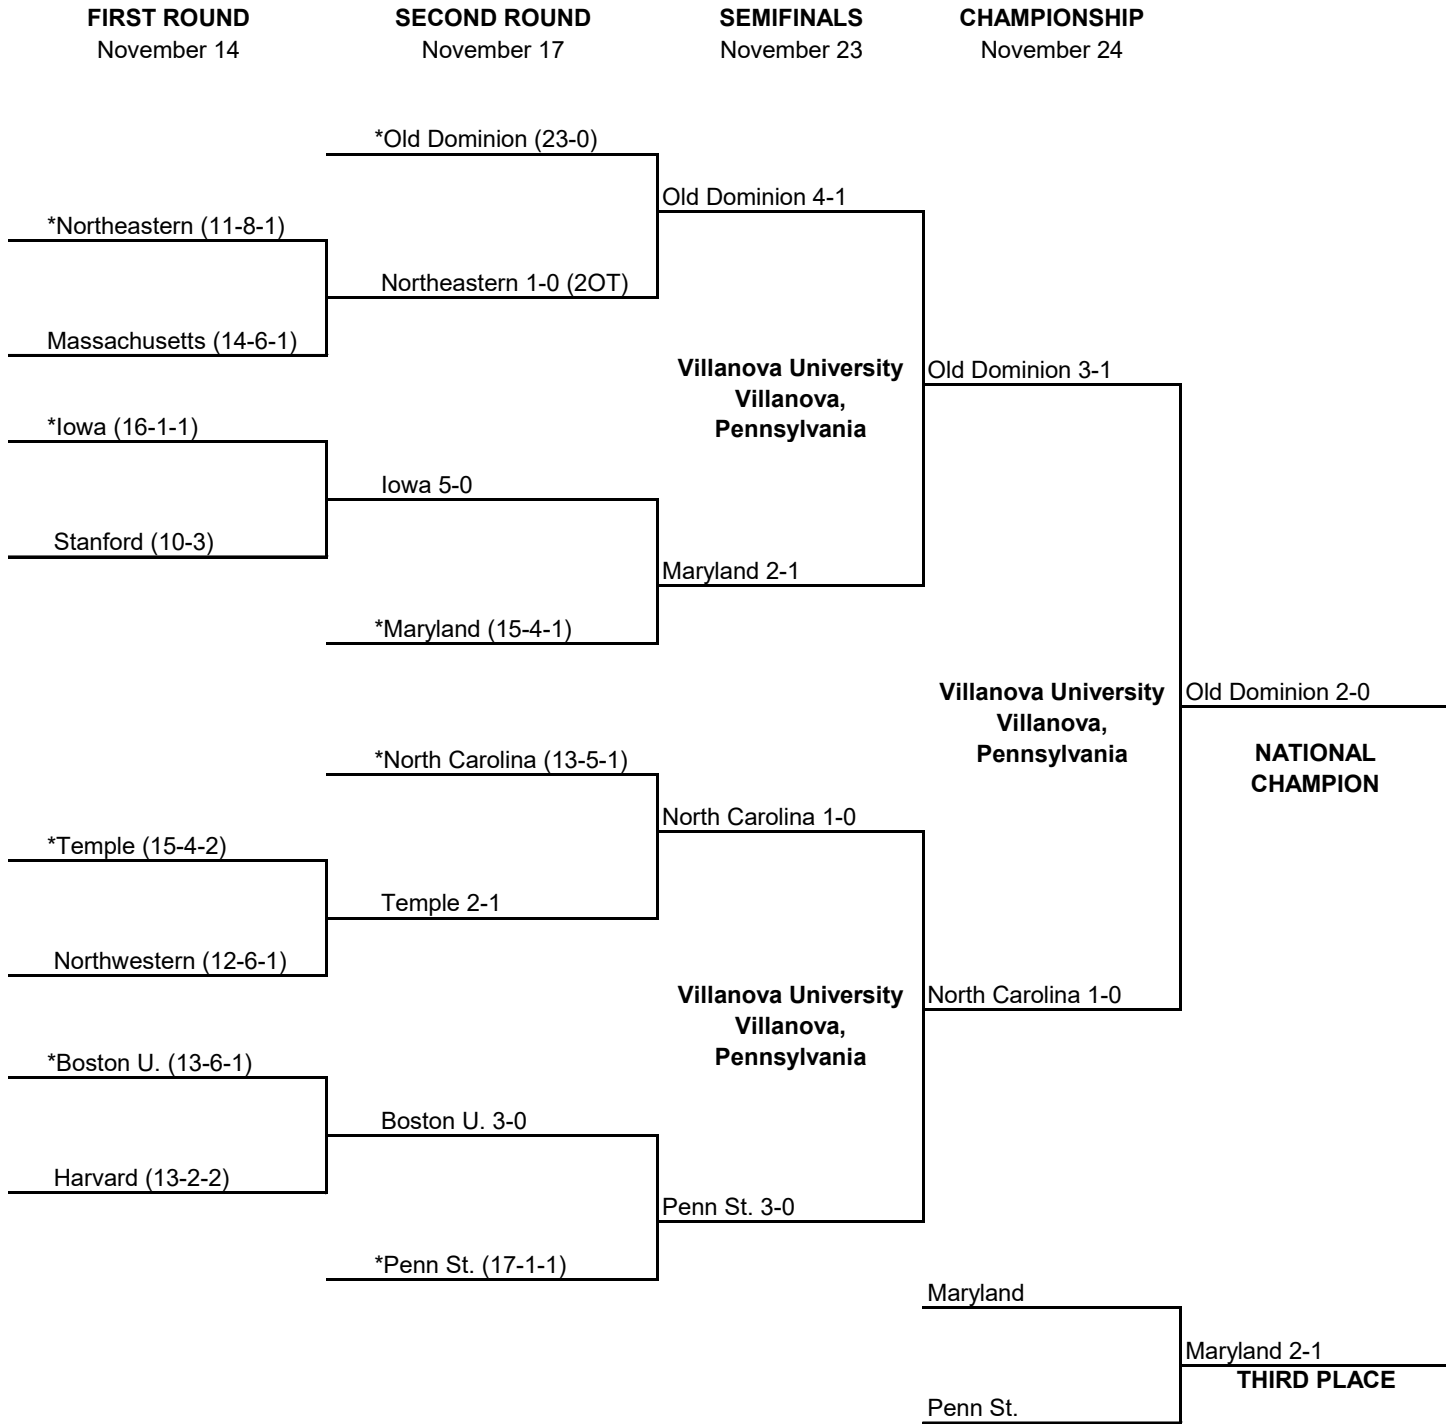

1991 NCAA DIVISION I FIELD HOCKEY CHAMPIONSHIP

*Host Institution