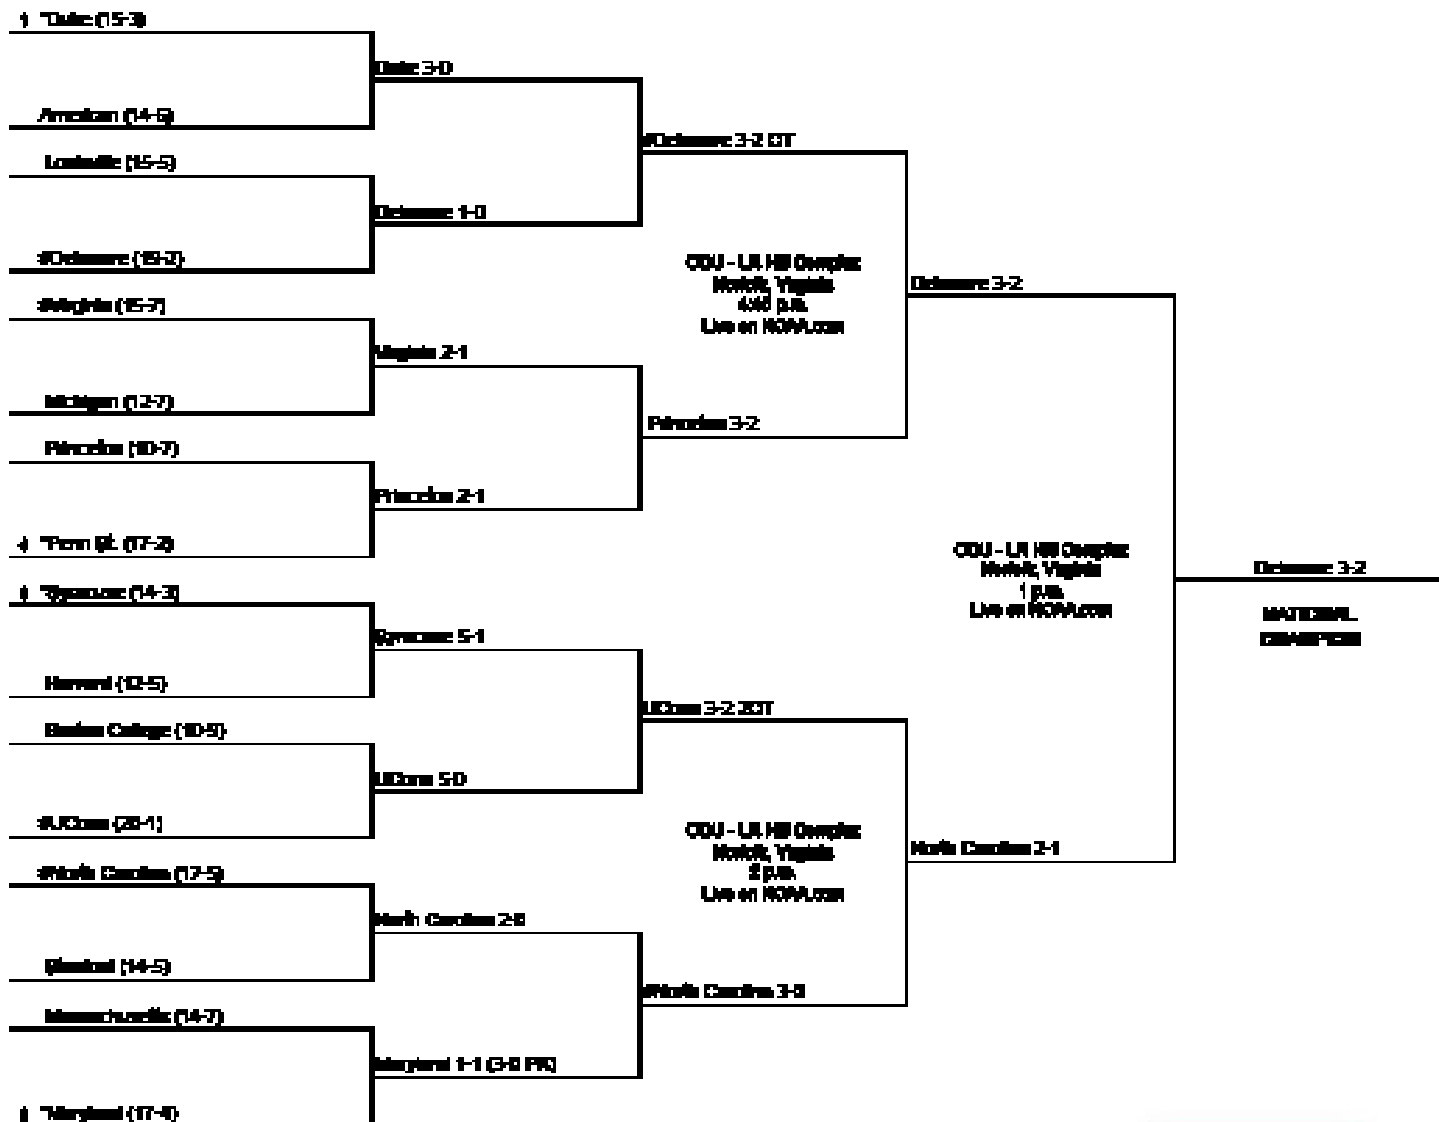

# 2016 NCAA Division I Field Hockey Championship

First Round  
November 12

Second Round  
November 13

Quarterfinals  
November 18

Championship  
November 20

\* Host facilities for first- and second-round games  
Home team is the seeded team in the seeded game  
# Home team is the non-seeded game