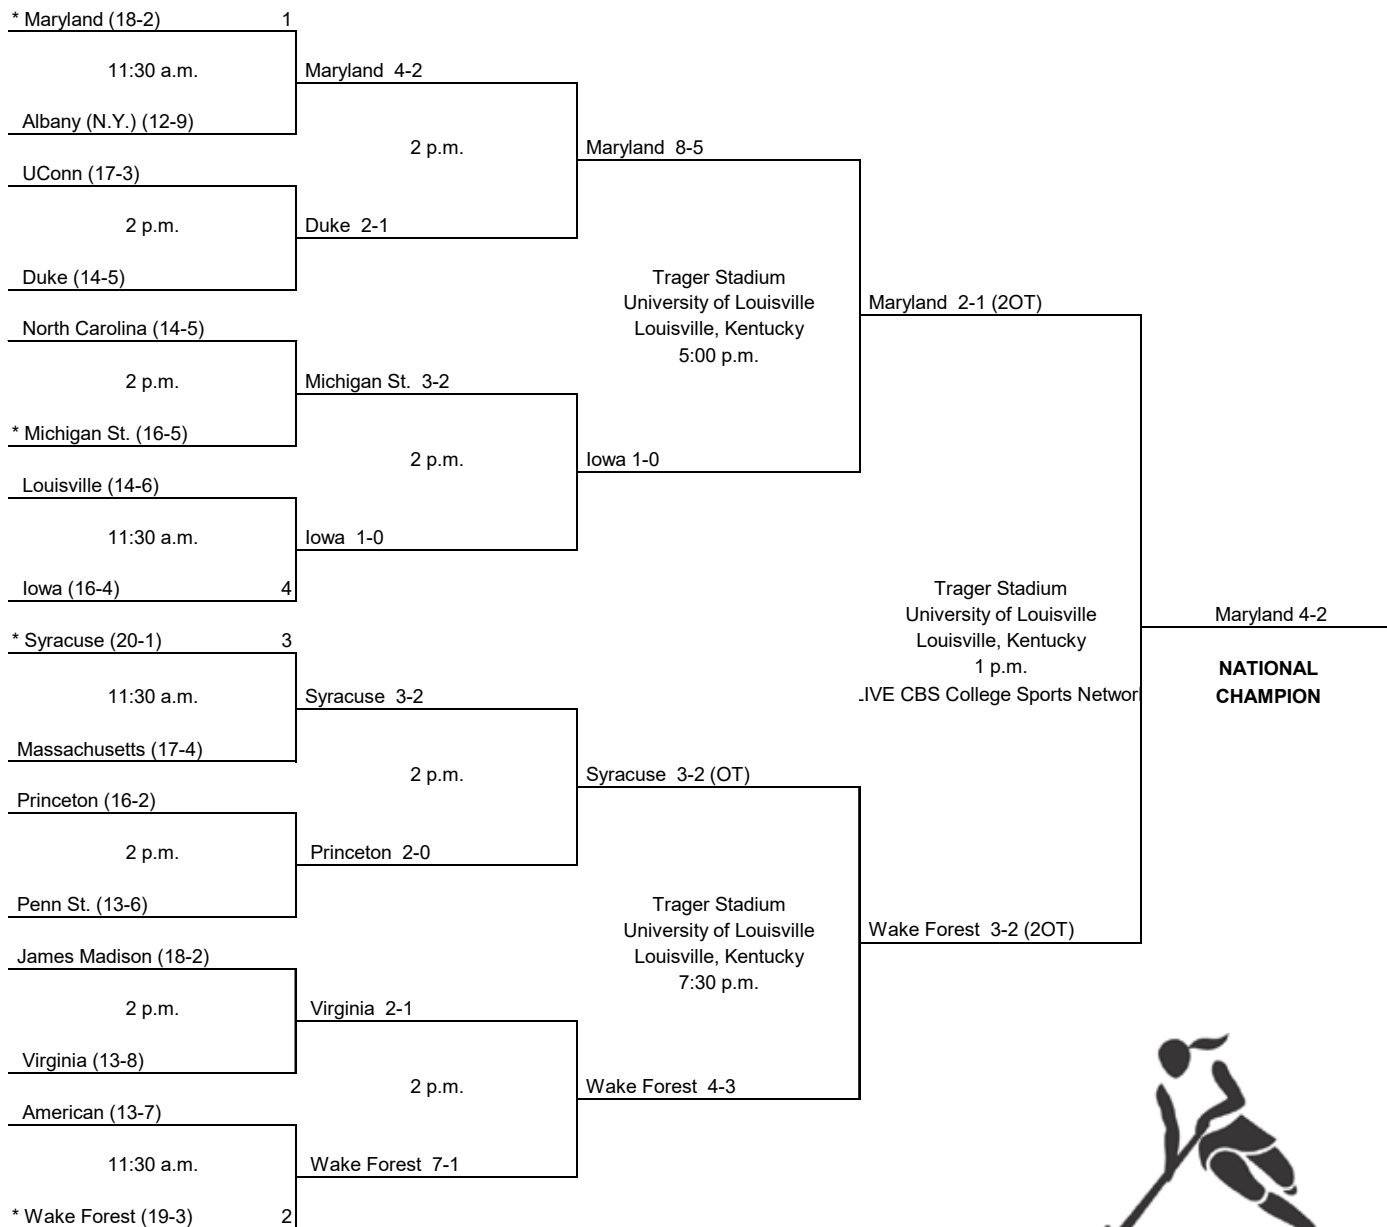

2008 Division I Field Hockey

First Round
November 15

Second Round
November 16

Semifinals
November 21

Championship
November 23

*Denotes host institution
Home team is the seeded team in the seeded game.
In the non-seeded game, the team on the top of the bracket is the home team.