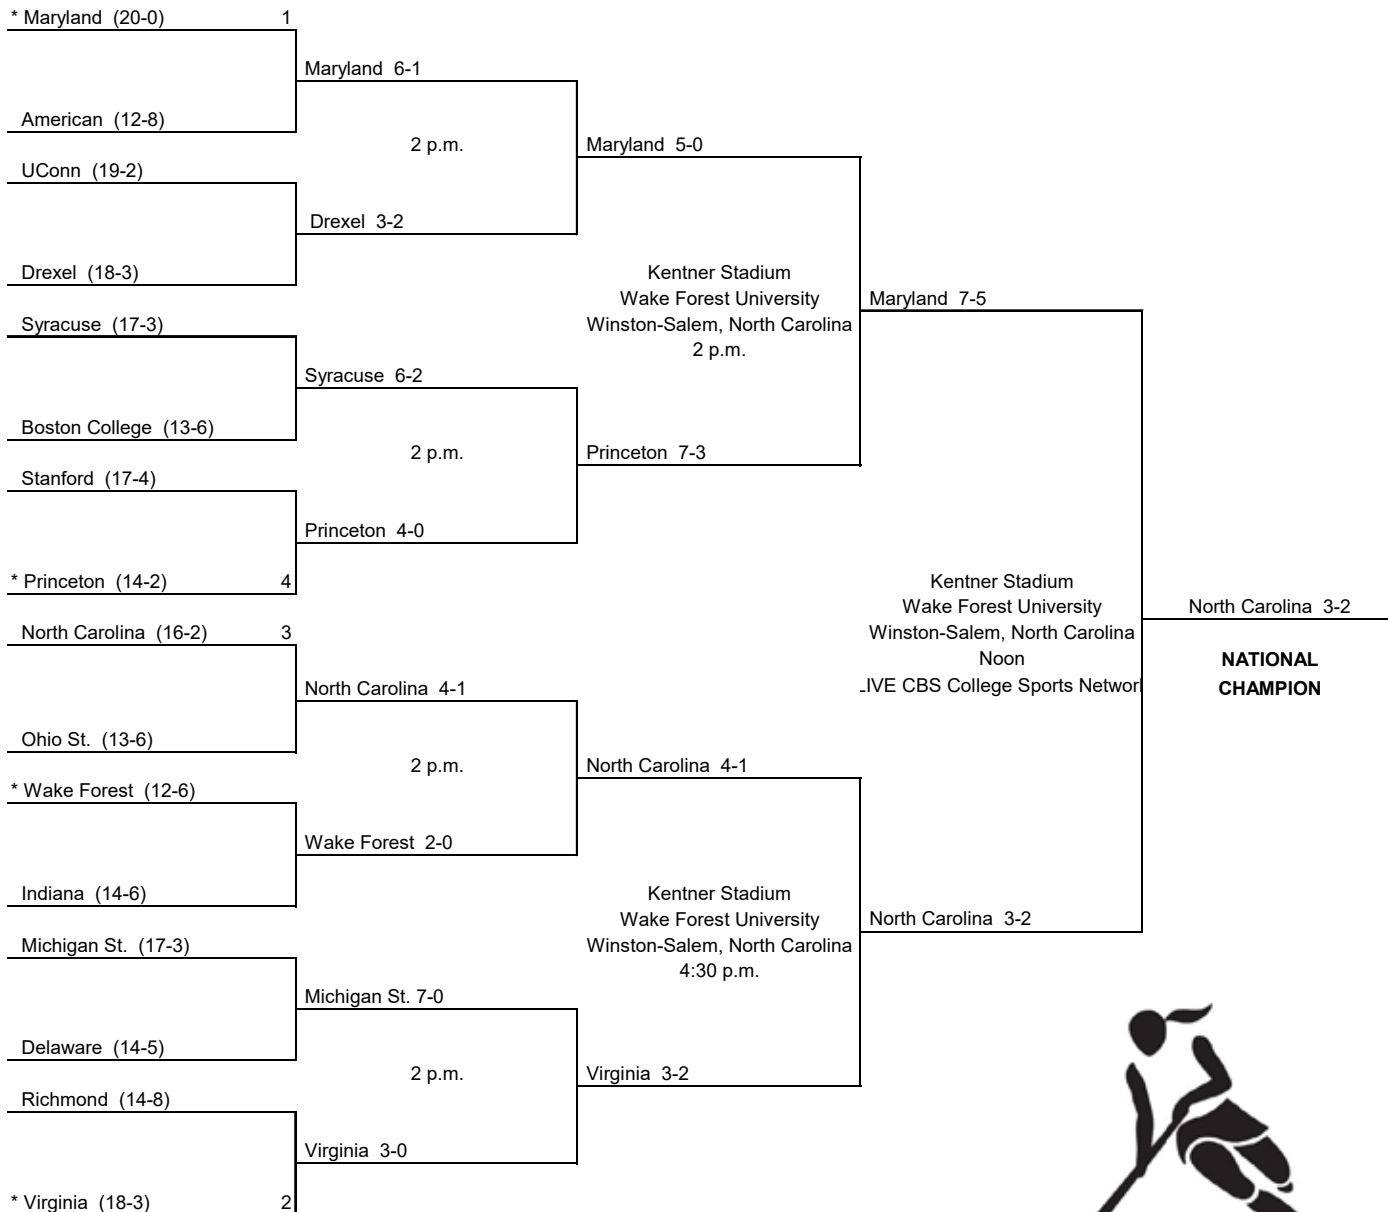

2009 Division I Field Hockey

First Round
November 14

Second Round
November 15

Semifinals
November 20

Championship
November 22

*Denotes host institution
Home team is the seeded team in the seeded game.
In the non-seeded game, the team on the top of the bracket is the home team.