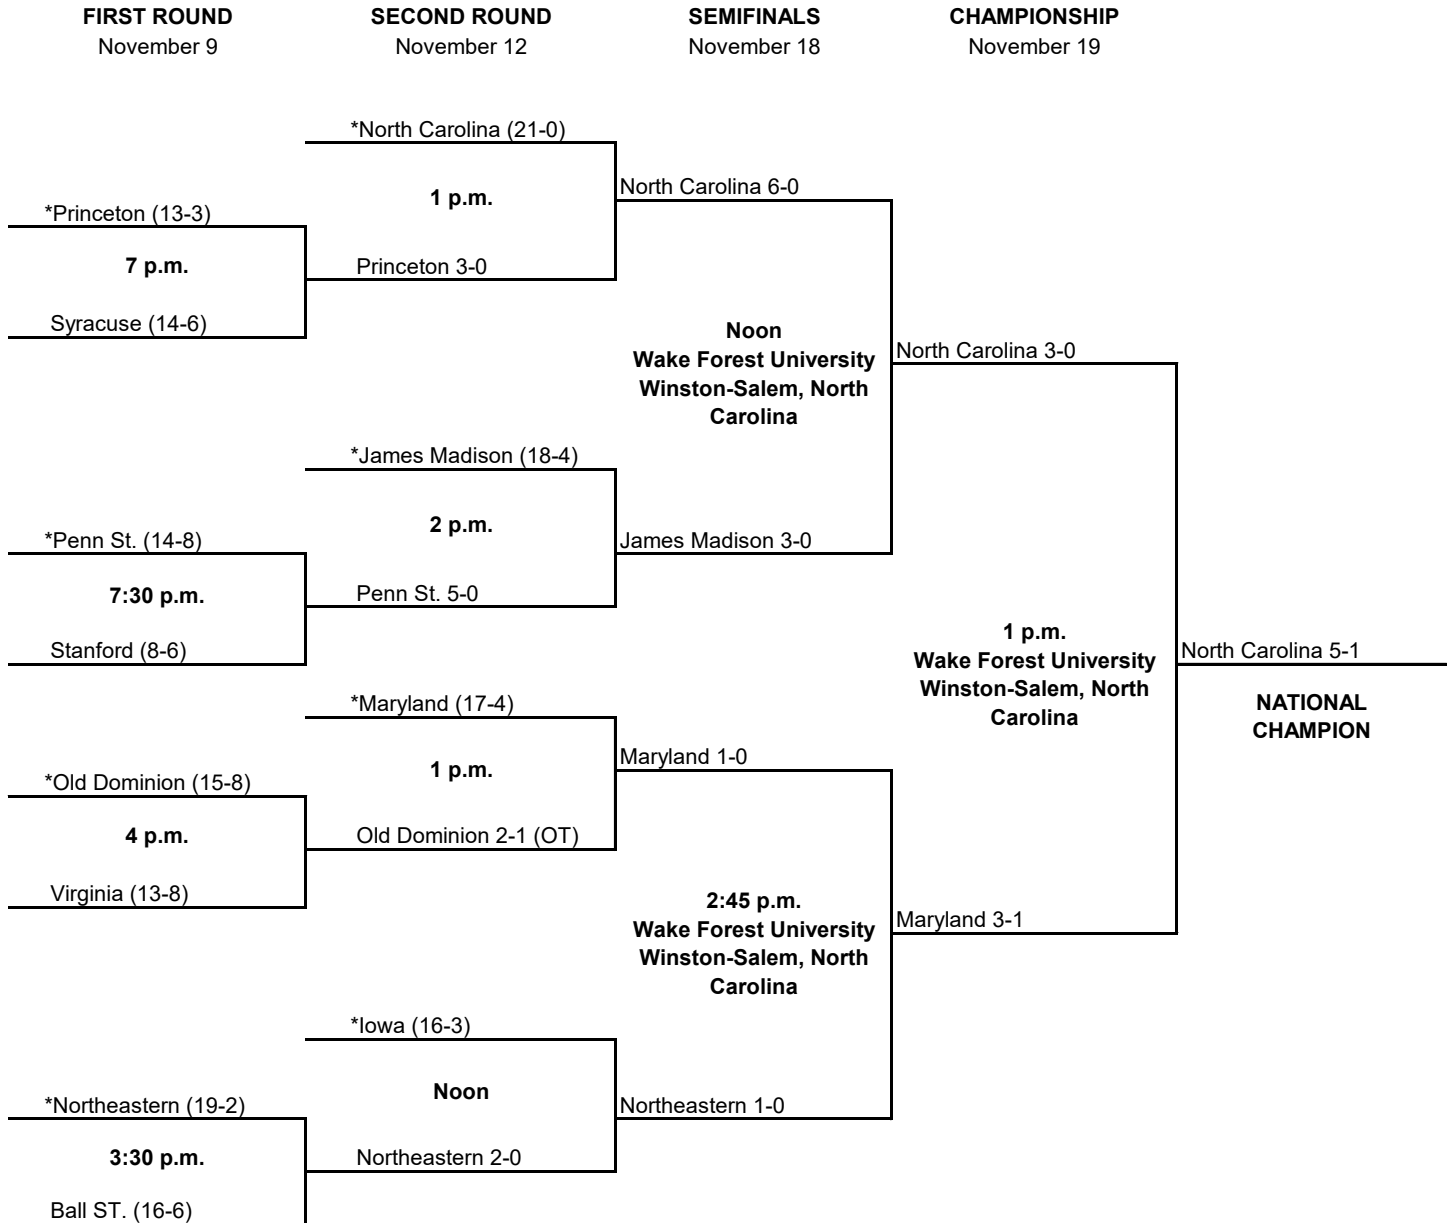

# 1993 NCAA DIVISION I FIELD HOCKEY CHAMPIONSHIP

\*Host Institution

**1994 NCAA DIVISION I FIELD HOCKEY CHAMPIONSHIP**

\*Host Institution

**1995 NCAA DIVISION I FIELD HOCKEY CHAMPIONSHIP**

\*Host Institution  
All game times are local.