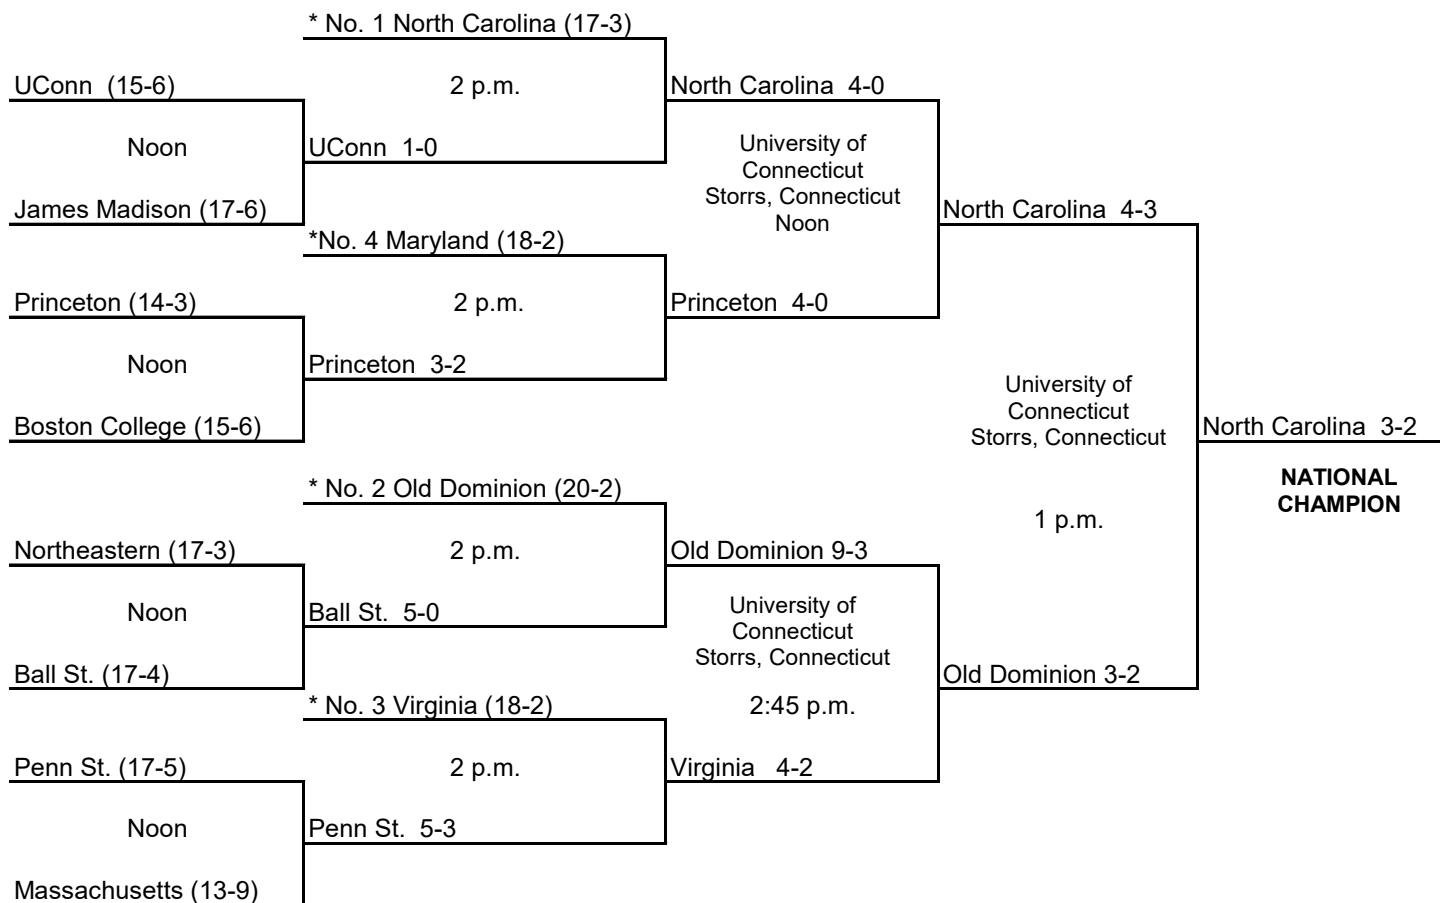

1997 Division I

FIELD HOCKEY CHAMPIONSHIP

First Round
November 15

Second Round
November 16

Semifinals
November 21

Championship
November 23

* Host institution