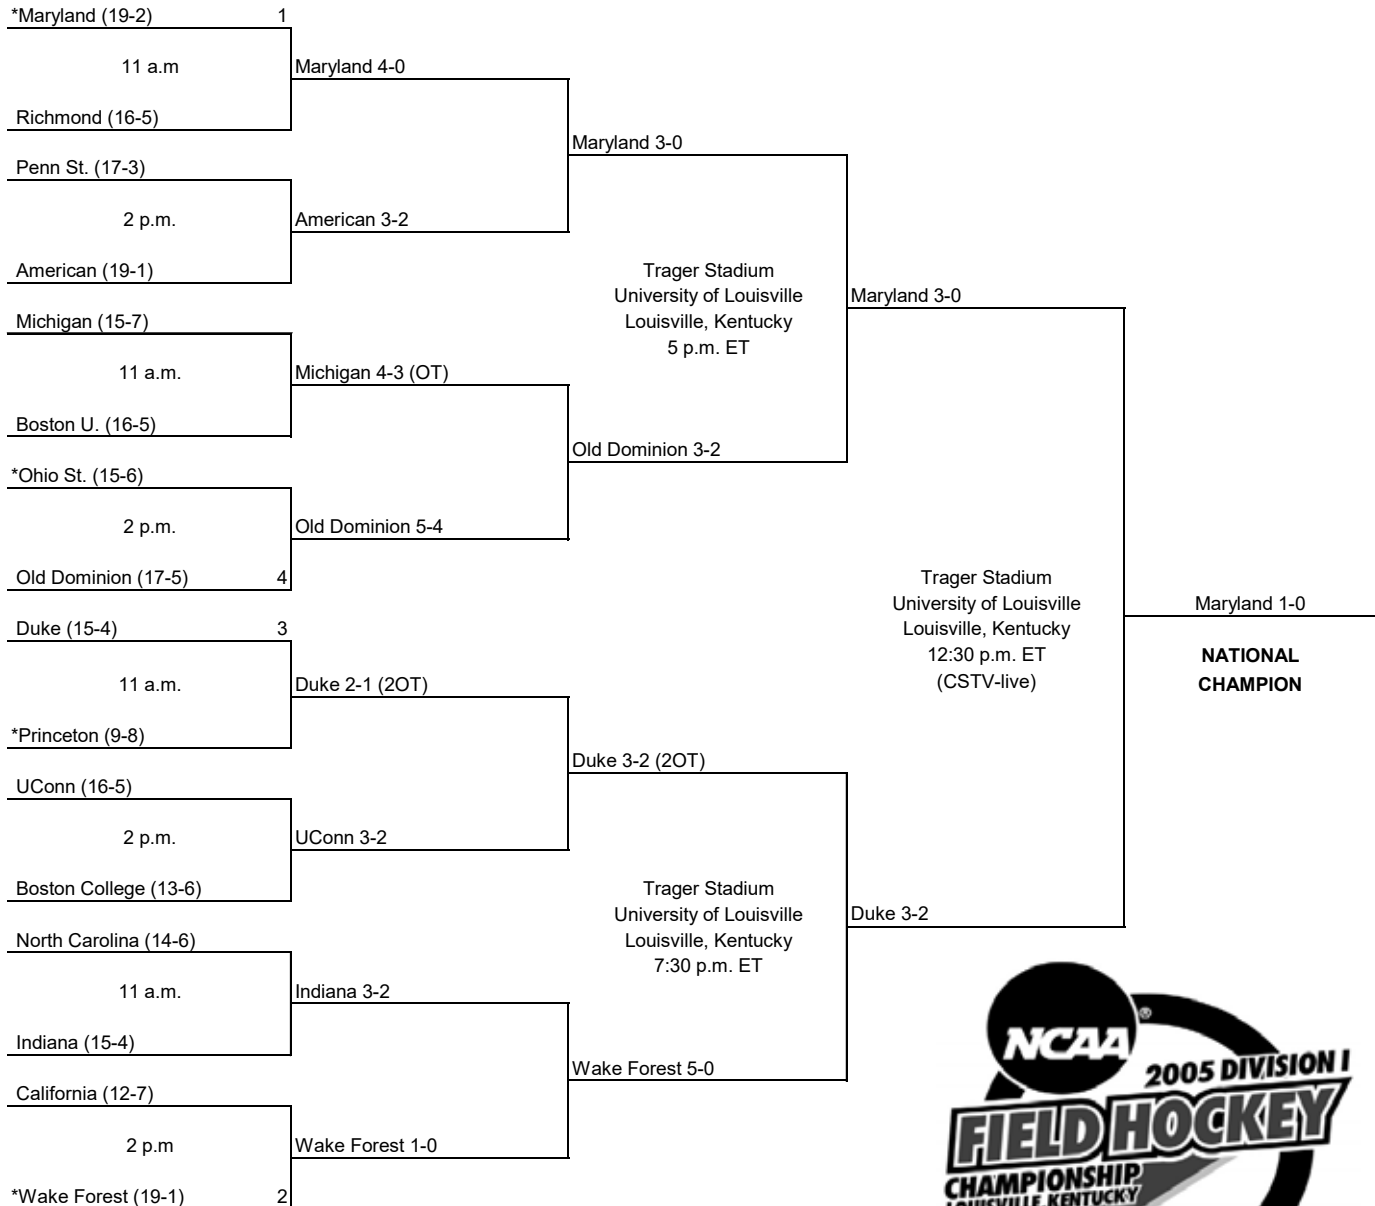

*Denotes host institution
Home team is the seeded team in the seeded game.
In the non-seeded games, the team on the top of the bracket is the home team.