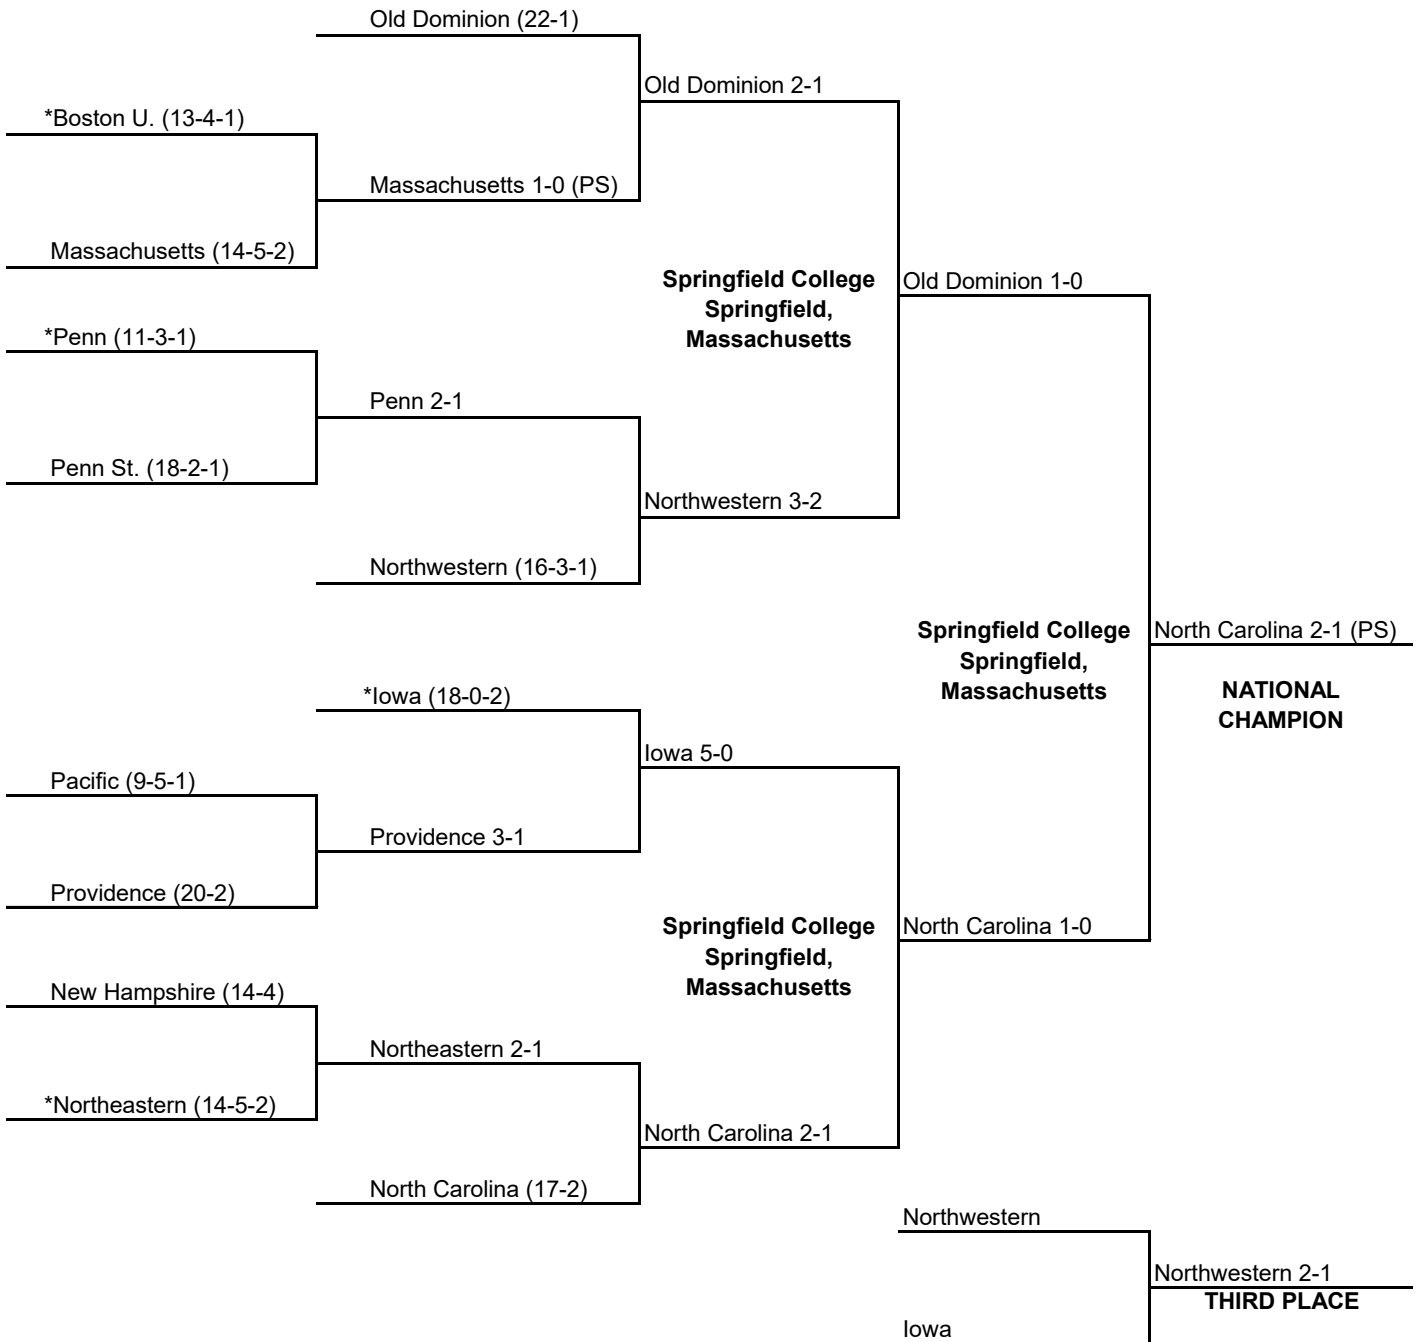

1989 NCAA DIVISION I FIELD HOCKEY CHAMPIONSHIP

FIRST ROUND

November 12

SECOND ROUND

November 13

SEMIFINALS

November 19

CHAMPIONSHIP

November 20

*Host Institution