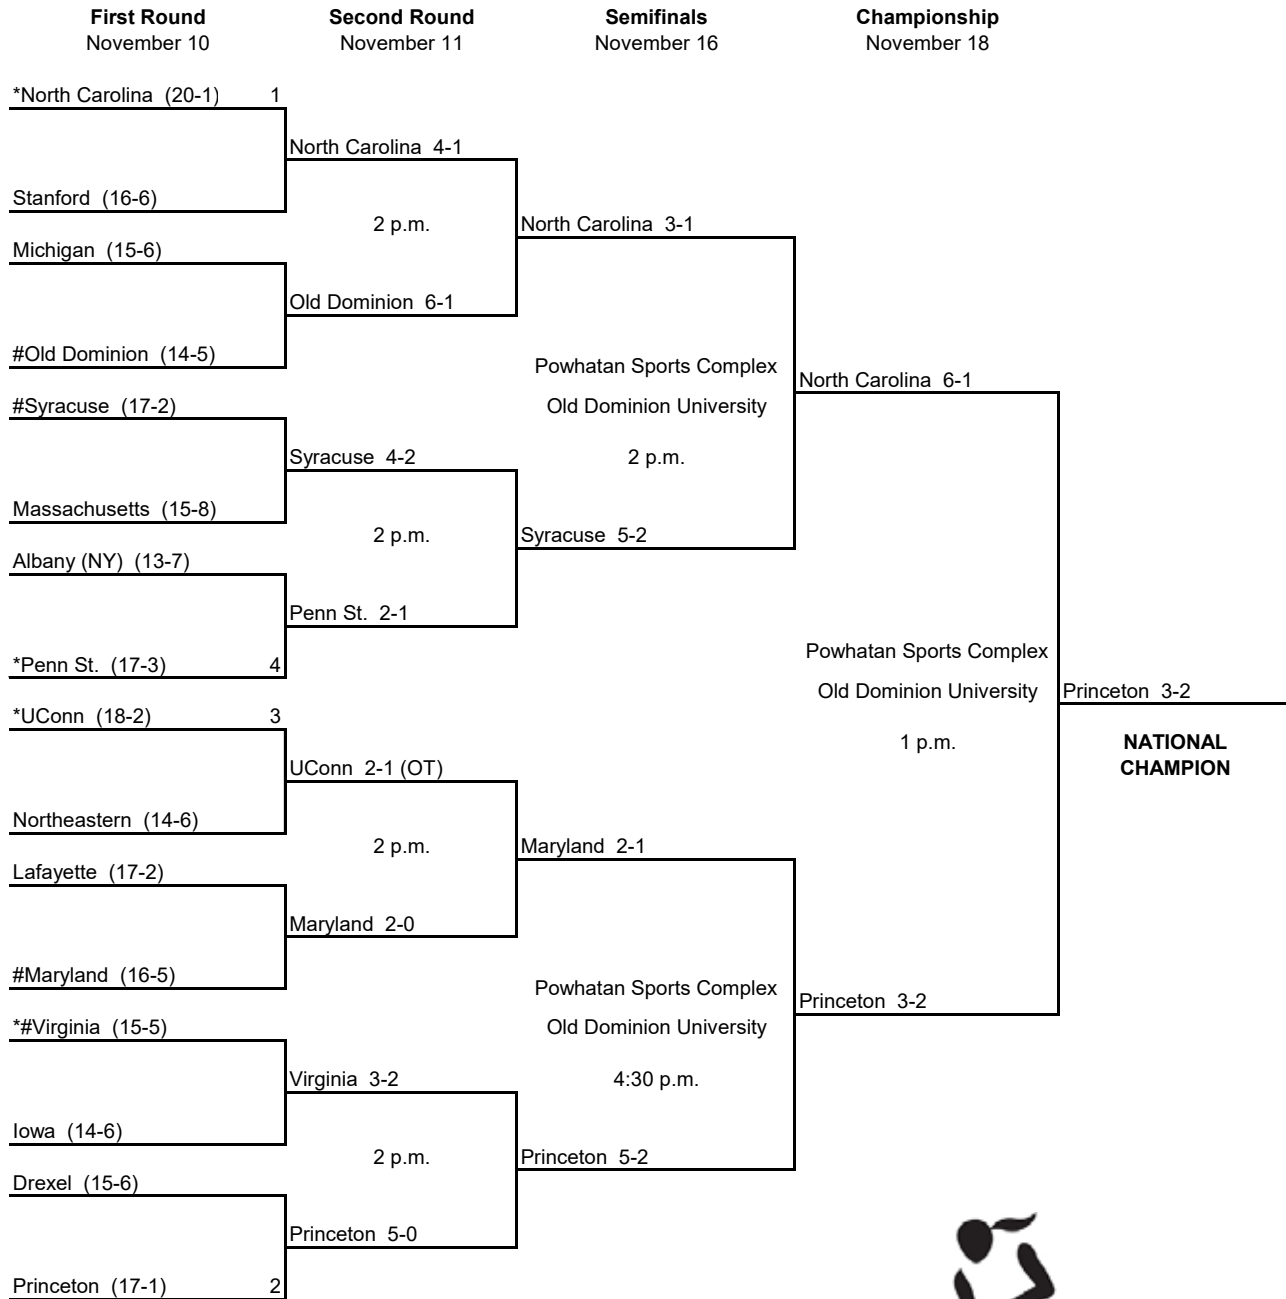

# 2012 Division I Field Hockey Championship

**NATIONAL  
CHAMPION**

\*Denotes host institution  
Home team is the seeded team in the seeded game  
#Home team in the non-seeded game

Game times for first-round games:  
11:30 a.m. for seeded games  
2 p.m. for non-seeded games