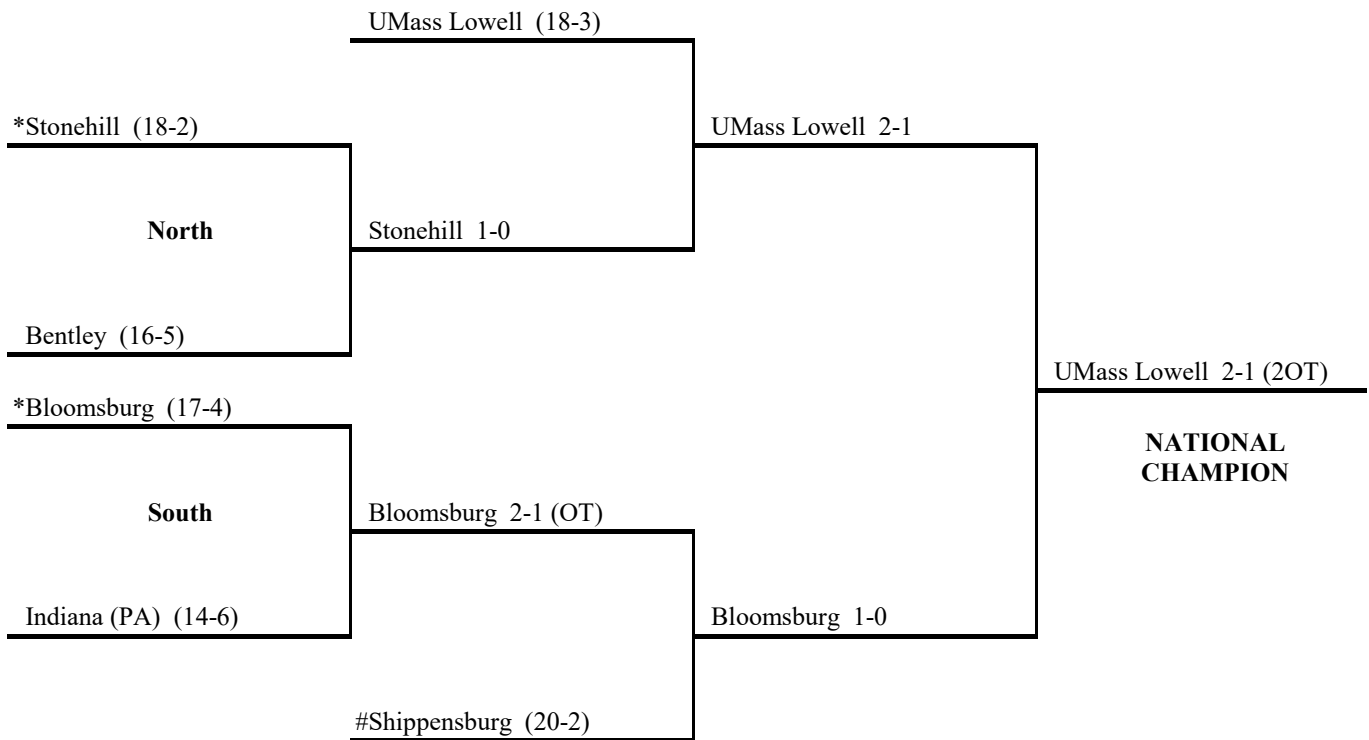

First Round
November 5

Semifinals
November 11

Final
November 13

* Host institution for first-round competition

Host institution for semifinals and final

All times Eastern Standard

The 2005 NCAA Fall Seasonal Show will air on CBS Christmas Day at 2 p.m. Eastern time.