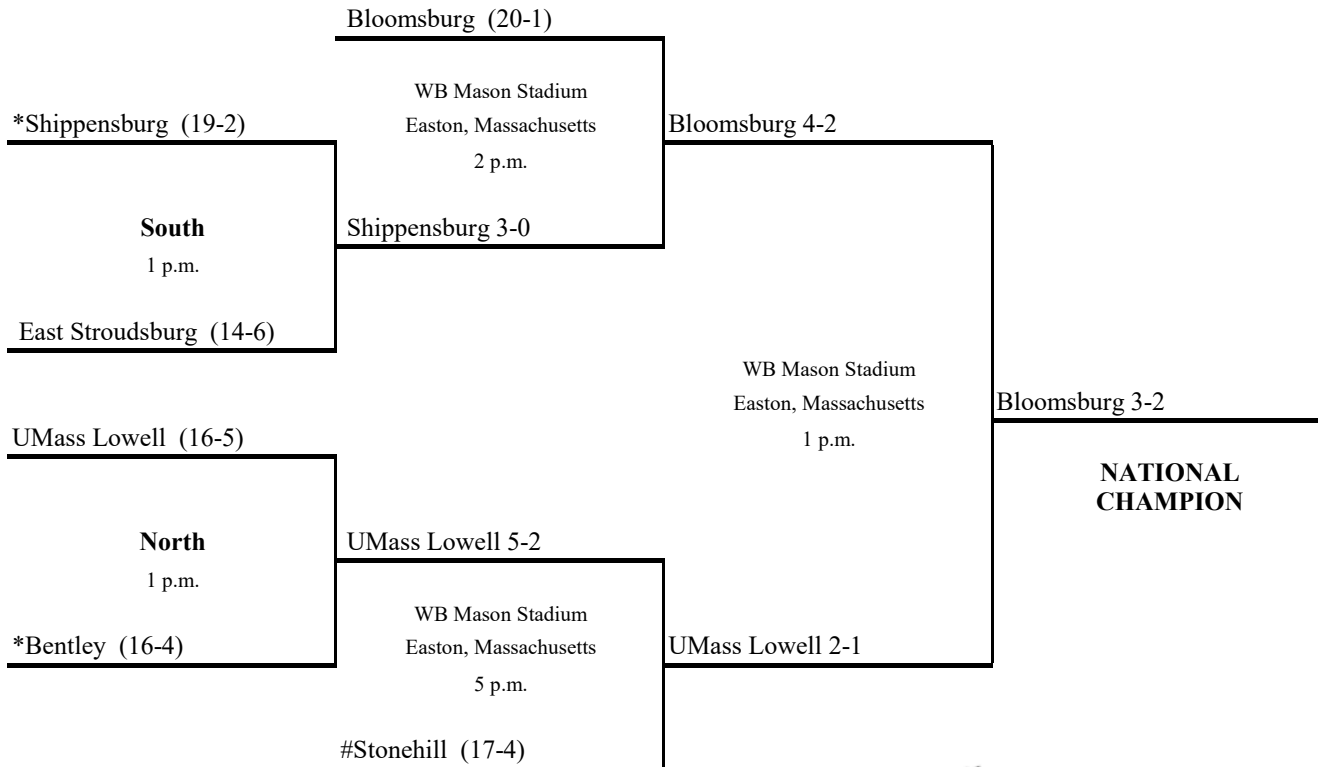

2009 Division II FIELD HOCKEY CHAMPIONSHIP

First Round
November 7

Semifinals
November 13

Final
November 15

* Host institution for first-round competition
# Host institution for semifinals and final
All times Eastern Standard