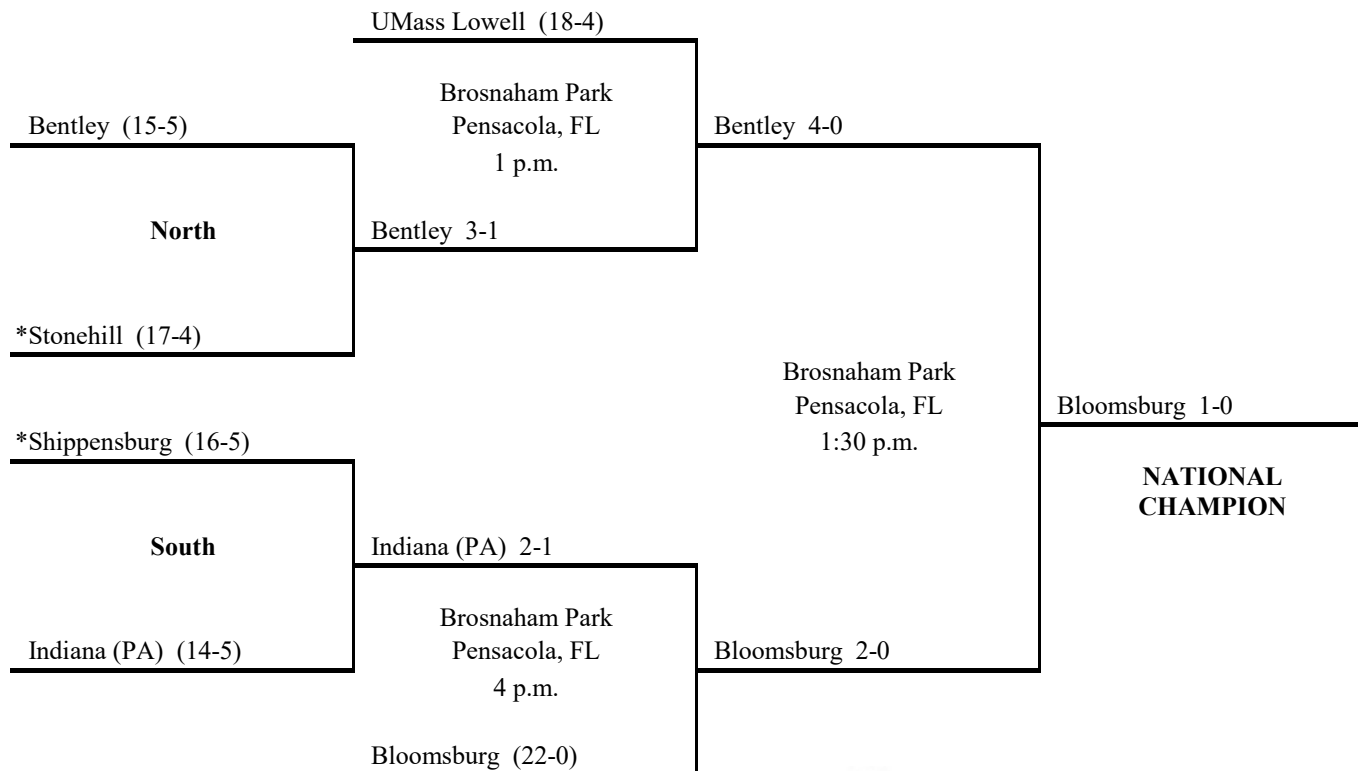

* Host institution for first-round competition.
Note: Record reflects overall win-loss record.
All times are local and are tentative.