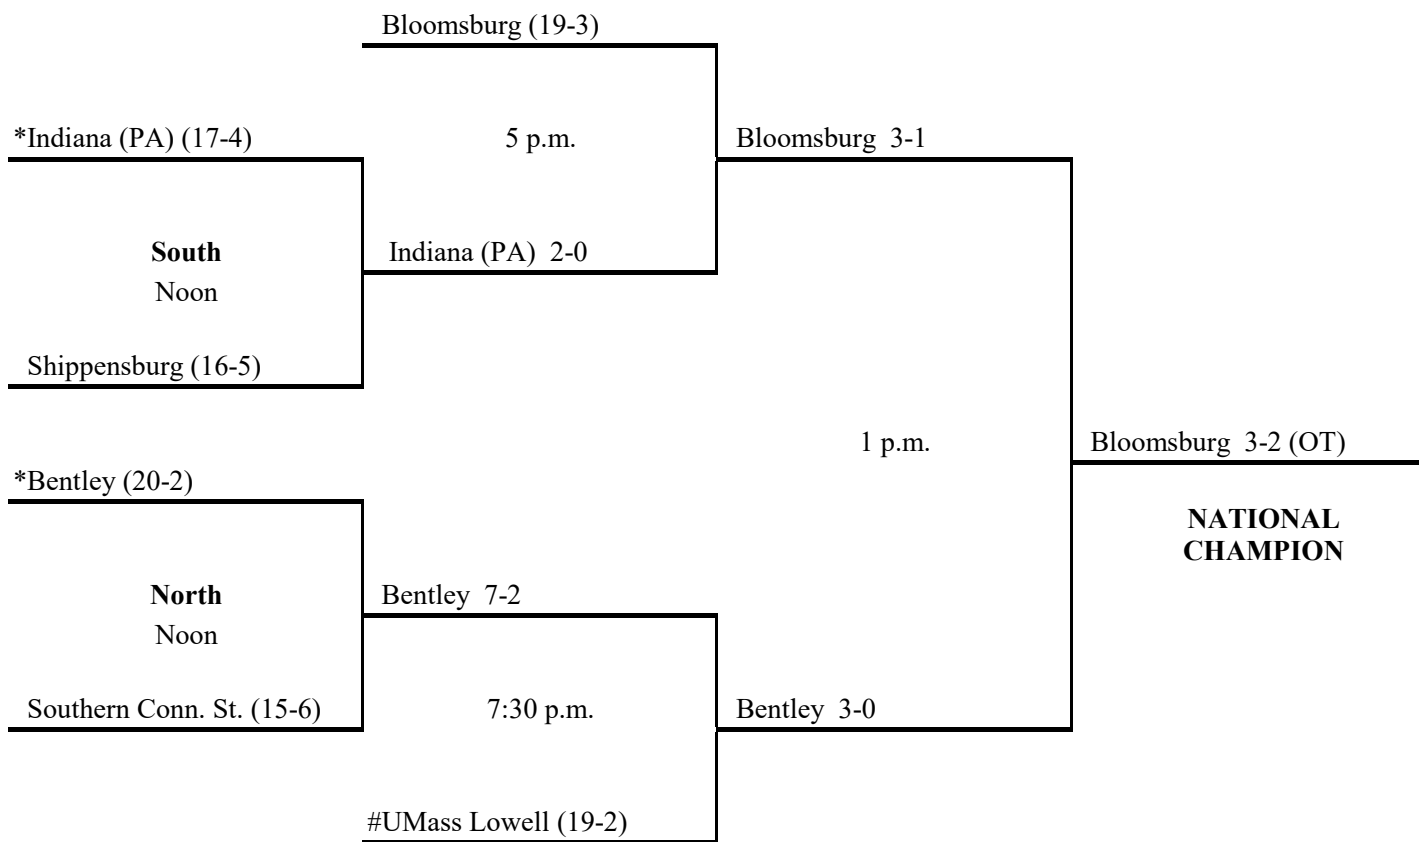

2004 Division II Field Hockey FIELD HOCKEY CHAMPIONSHIP

First Round
November 6

Semifinals
November 12

Final
November 14