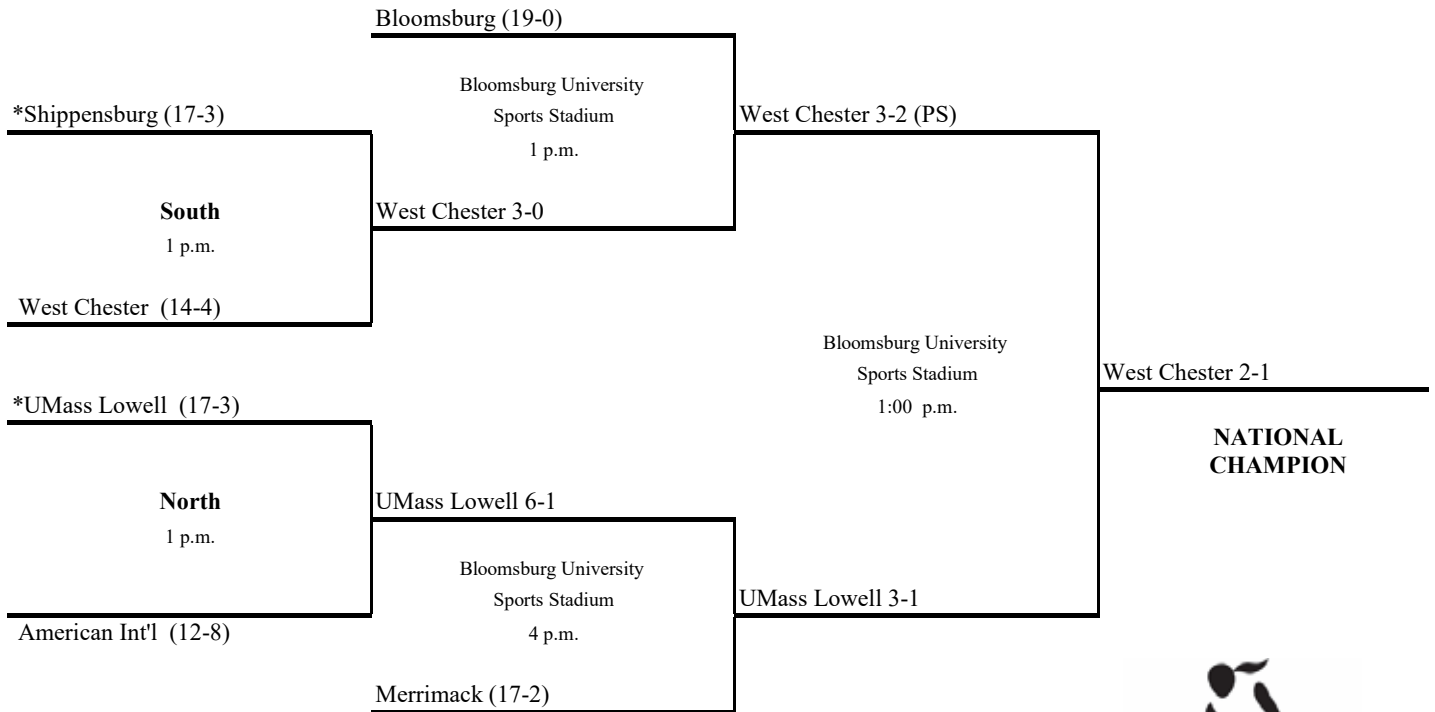

2011 Division II FIELD HOCKEY CHAMPIONSHIP

First Round
November 5

Semifinals
November 11

Final
November 13

* Host institution for first-round competition
All times Eastern Standard