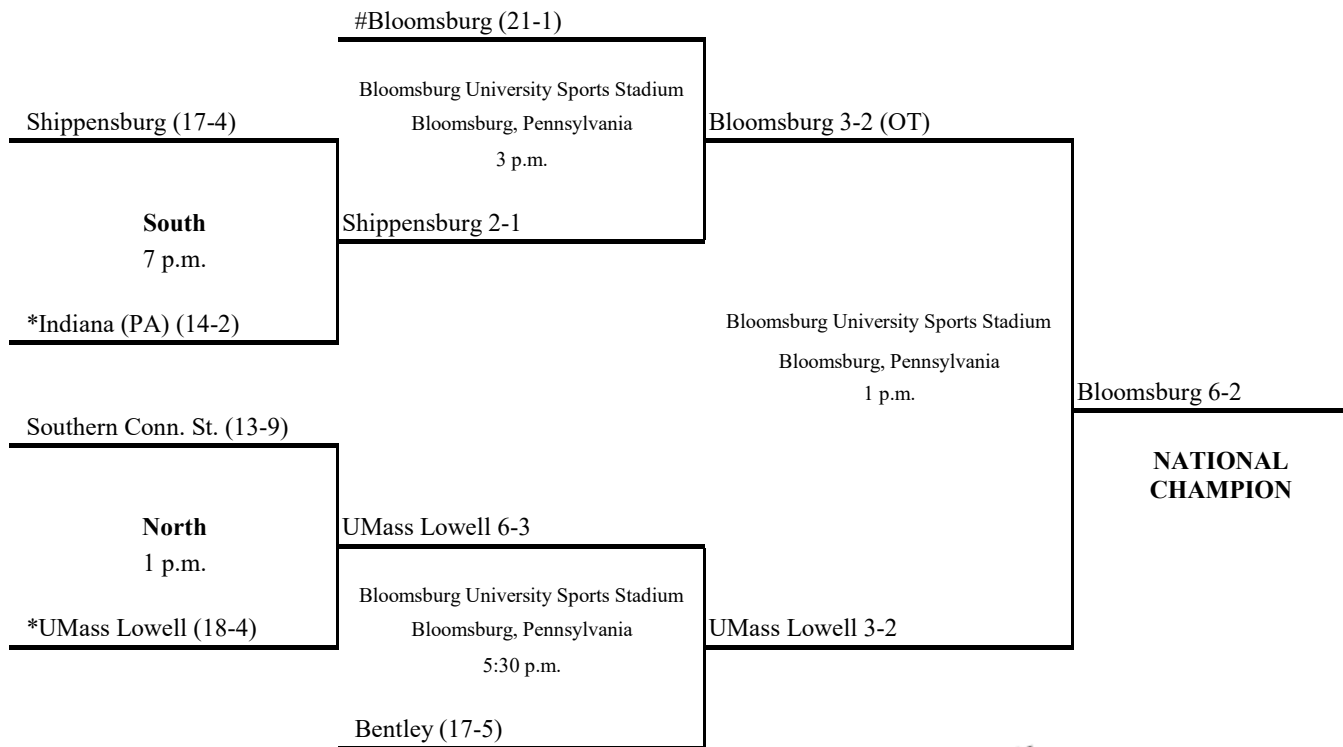

2008 Division II Field Hockey FIELD HOCKEY

First Round
November 8

Semifinals
November 14

Final
November 16

* Host institution for first-round competition
# Host institution for semifinals and final
All times Eastern Standard