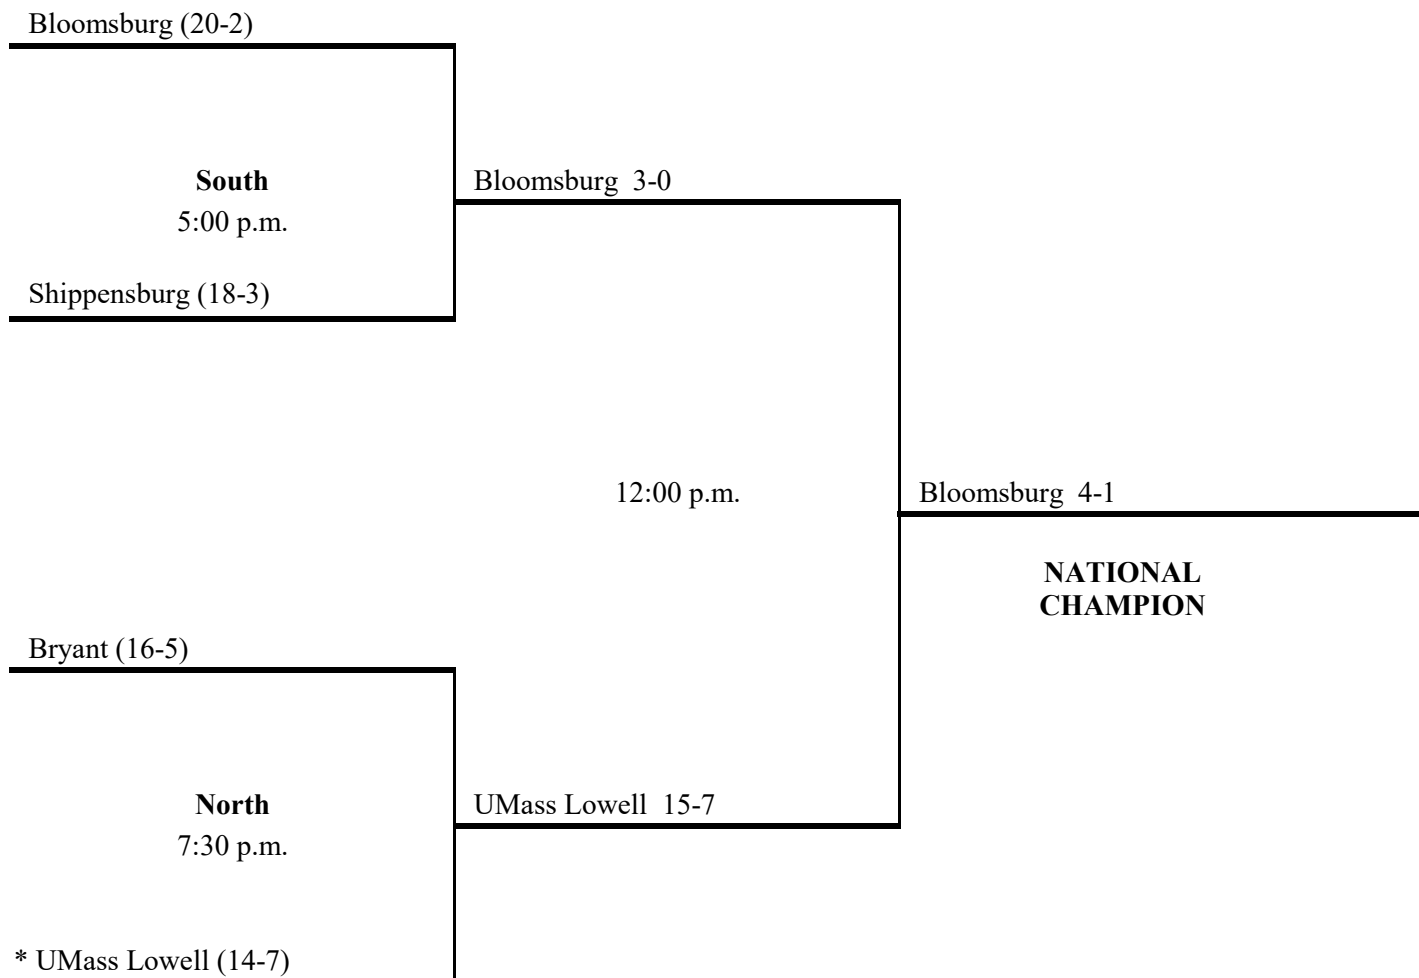

2003 NCAA Division II FIELD HOCKEY CHAMPIONSHIP

Semifinals
November 7

Final
November 9

* Host Institution

Note: Record reflects overall win-loss record.

All times Eastern Standard