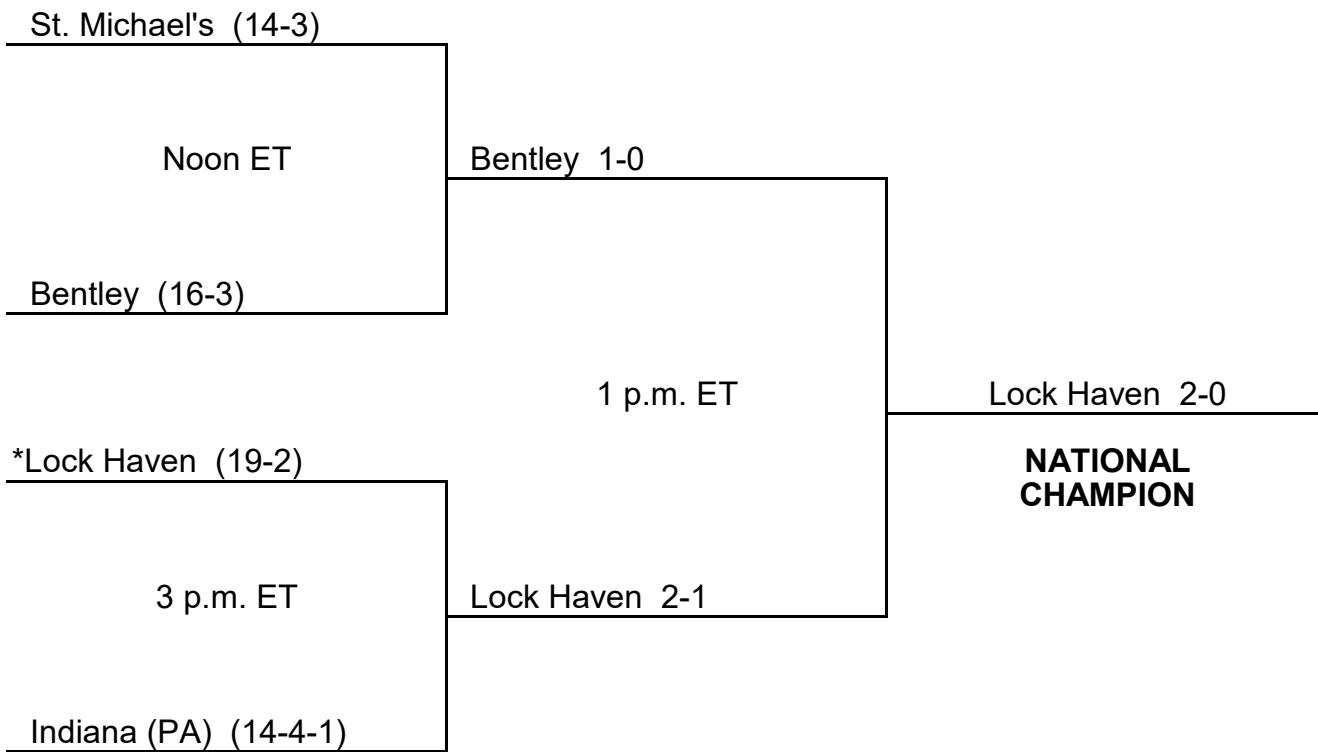

Field Hockey Championship

Semifinals
November 3

Championship
November 5