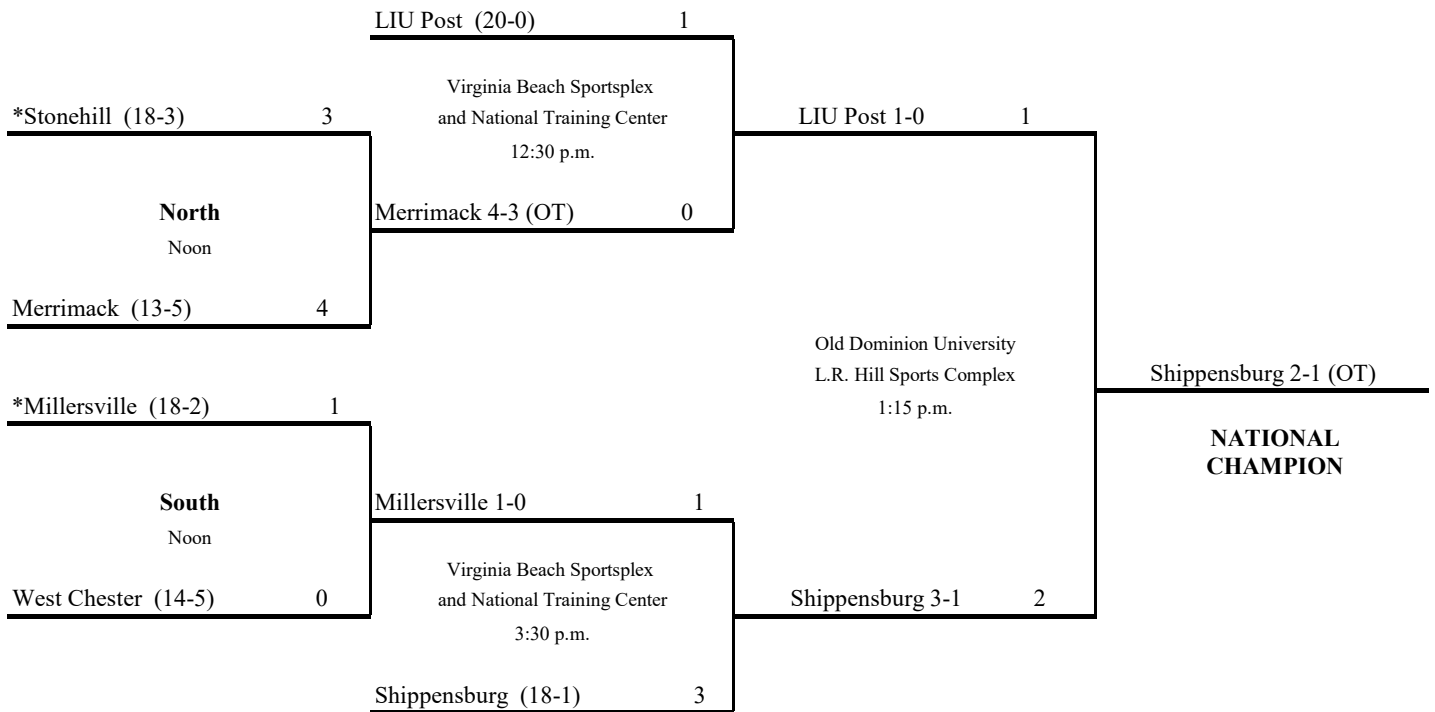

Final
November 24

* Host institution for first-round competition
All times Eastern Standard

2014 NCAA Division II Field Hockey Championship

First Round
November 25

Semifinals
December 4

Championship
December 6