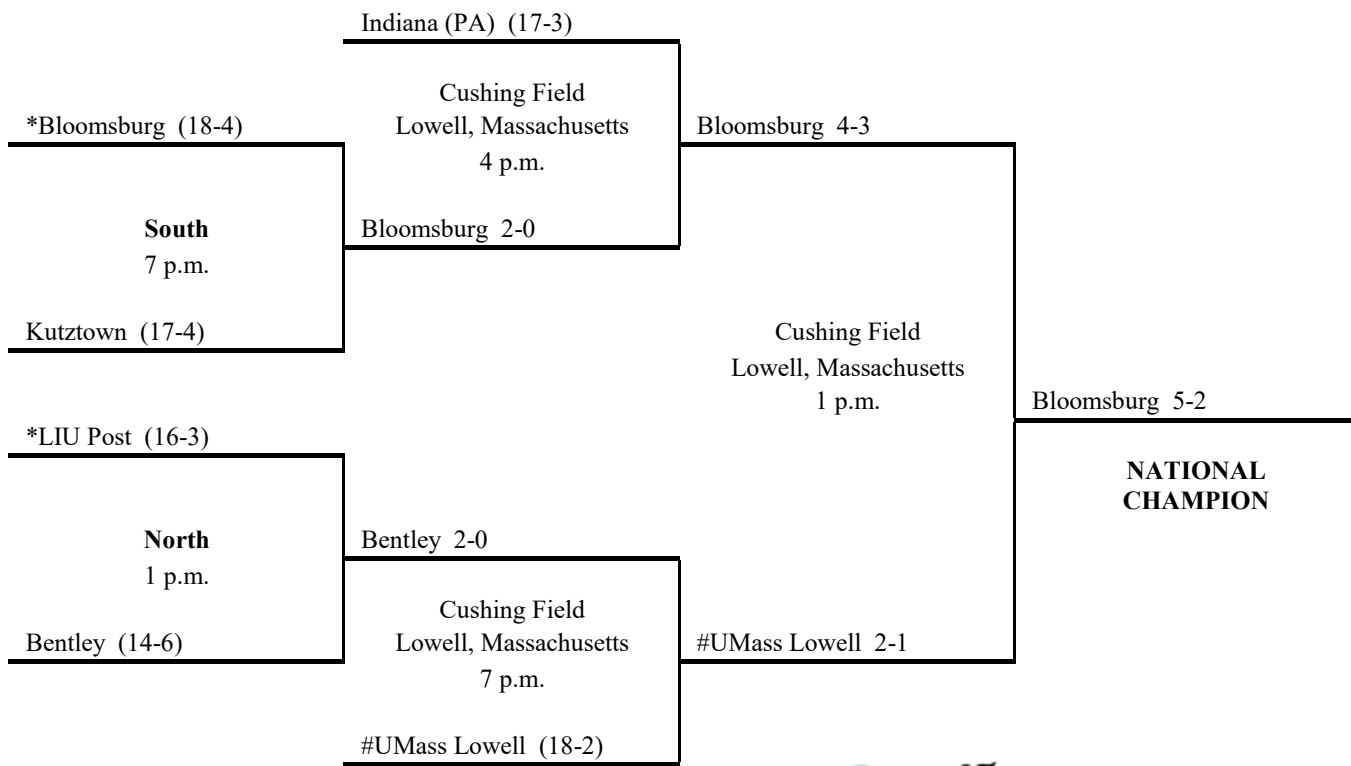

2007 Division II Field Hockey FIELD HOCKEY CHAMPIONSHIP

First Round
November 3

Semifinals
November 9

Final
November 11

* Host institution for first-round competition
# Host institution for semifinals and final
All times Eastern Standard