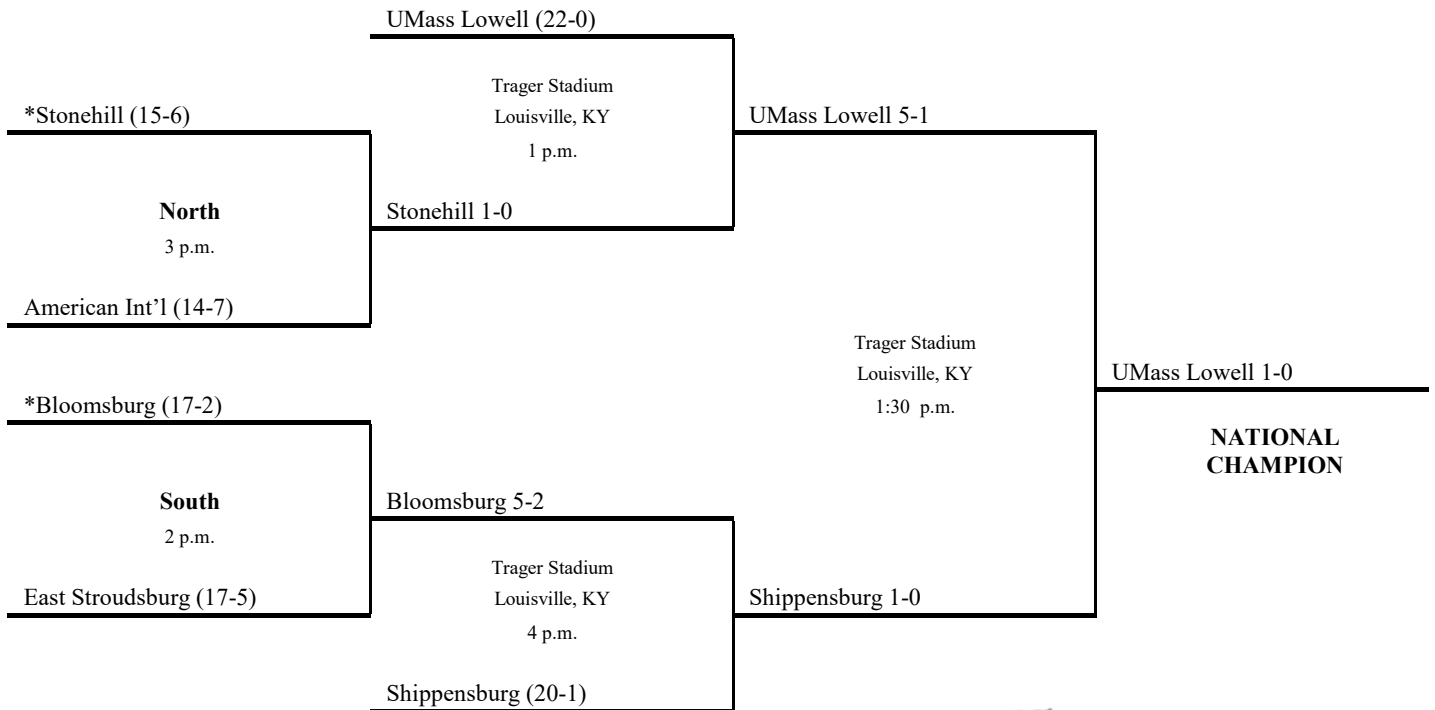

2010 Division II FIELD HOCKEY CHAMPIONSHIP

First Round
November 23

Semifinals
December 2

Final
December 4

* Host institution for first-round competition
All times Eastern Standard