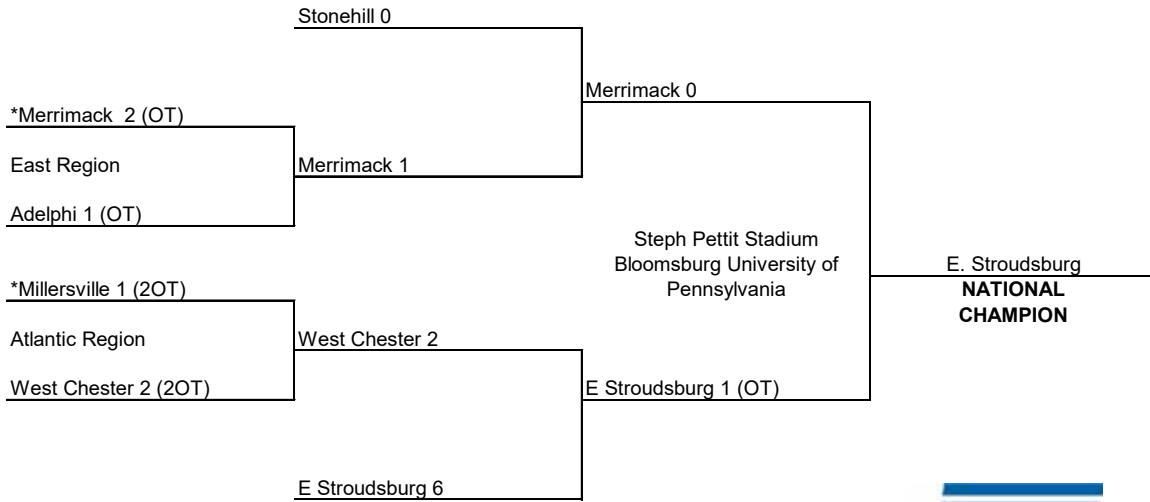

2015 NCAA Division II Field Hockey Championship

First Round
November 14

Semifinals
November 20

Championship
November 22

East Region: 6 p.m.
Atlantic Region: Noon
Semifinals: Noon and 3 p.m.
Championship: 1:30 p.m.