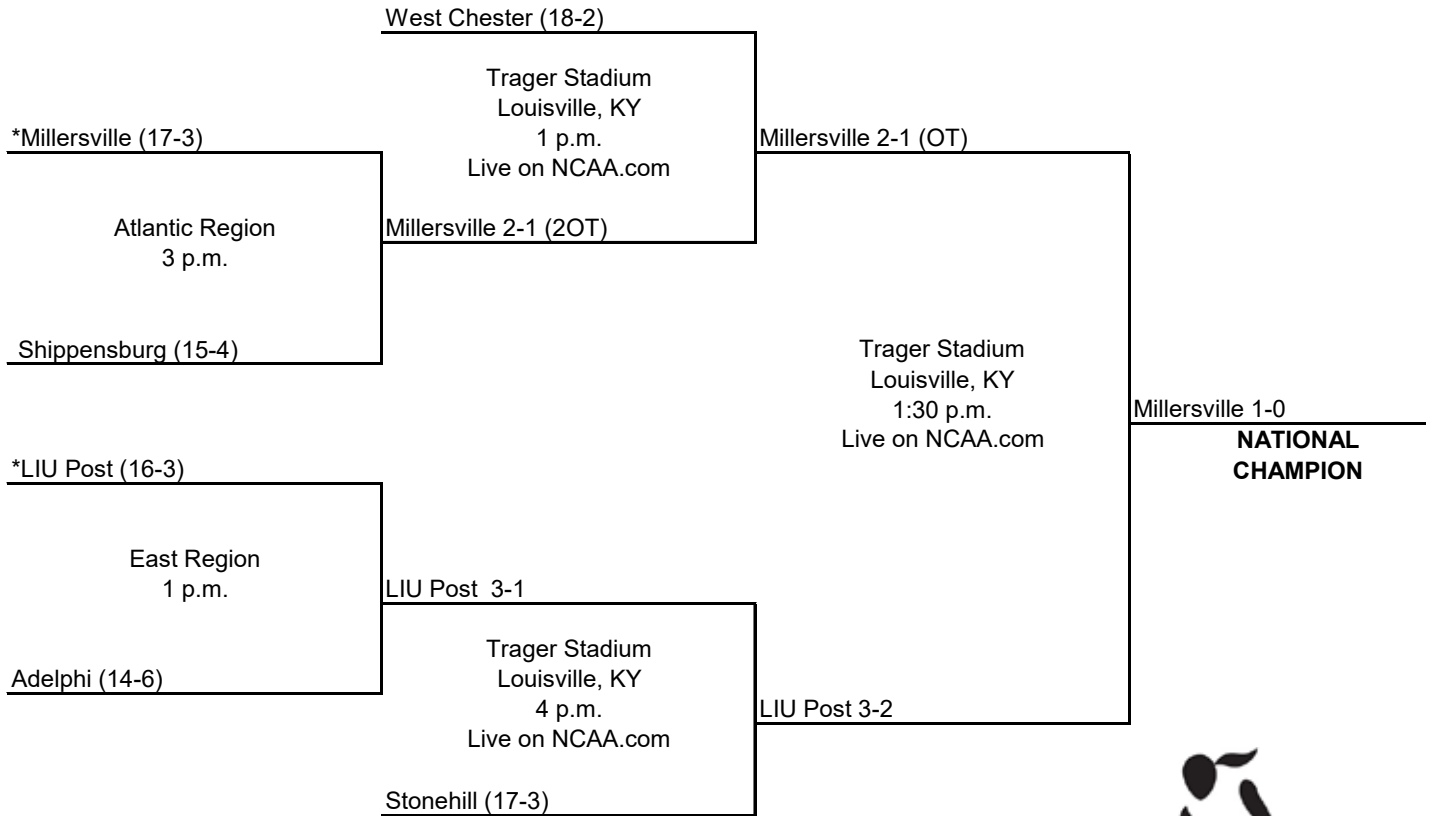

Final
November 24

* Host institution for first-round competition
All times Eastern Standard

2014 NCAA Division II Field Hockey Championship

First Round
November 25

Semifinals
December 4

Championship
December 6