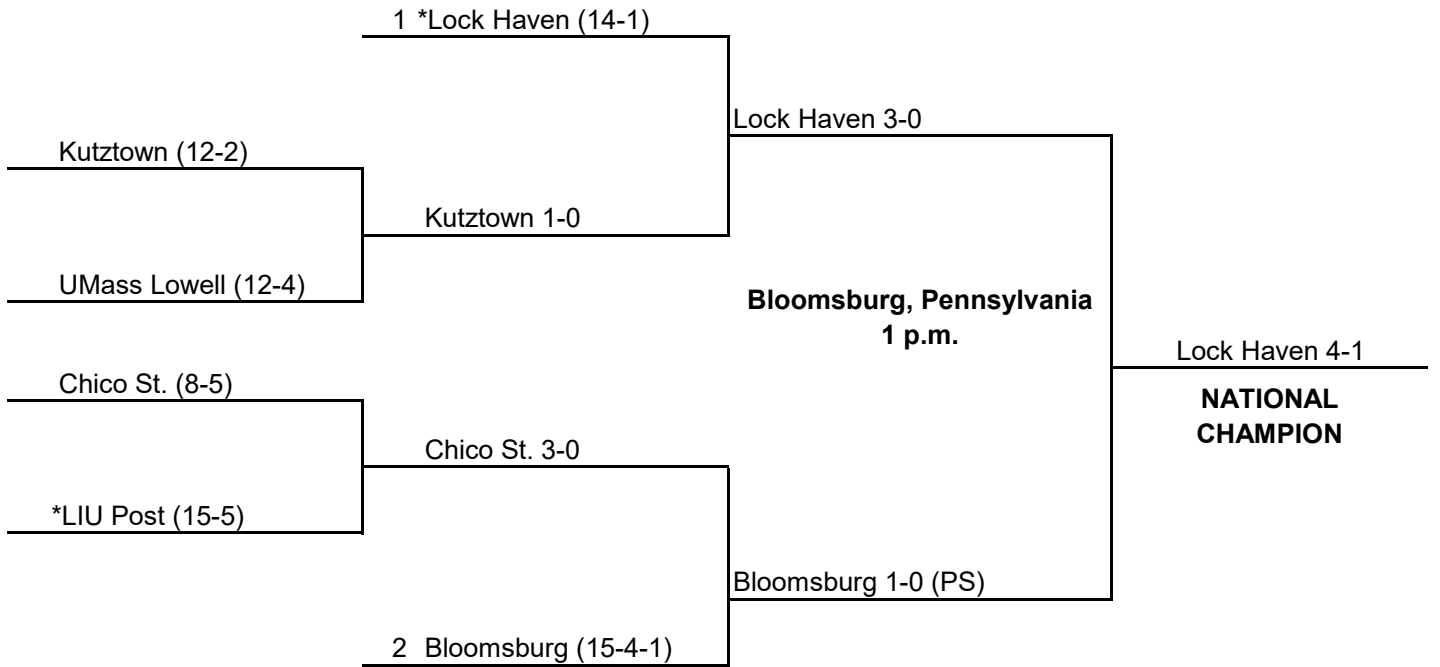

1982 NCAA DIVISION II FIELD HOCKEY CHAMPIONSHIP

FIRST ROUND
November 14

SECOND ROUND
November 13

CHAMPIONSHIP
November 20

* Host Institution