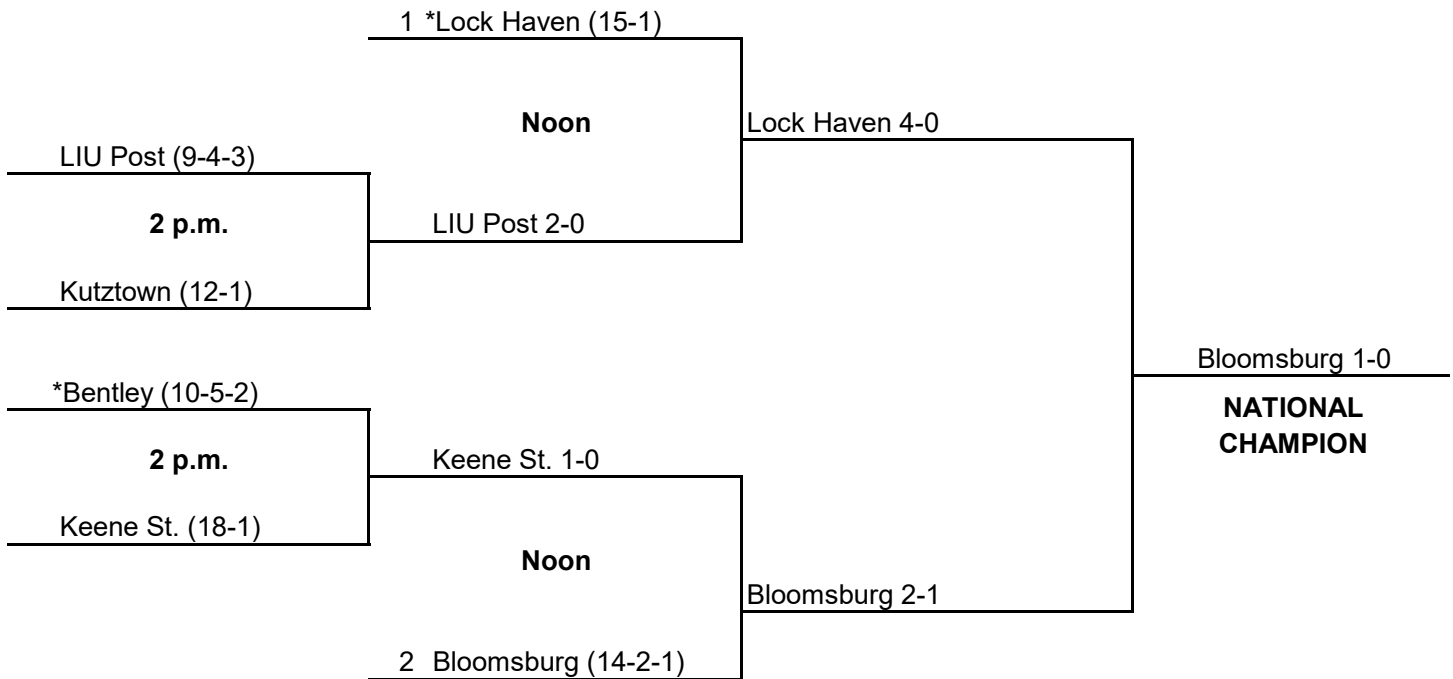

CHAMPIONSHIP

November 12

* Host Institution

1992 NCAA DIVISION II FIELD HOCKEY CHAMPIONSHIP

November 8

Lock Haven (14-5)

Bloomsburg (15-3-1)

Lock Haven 3-1