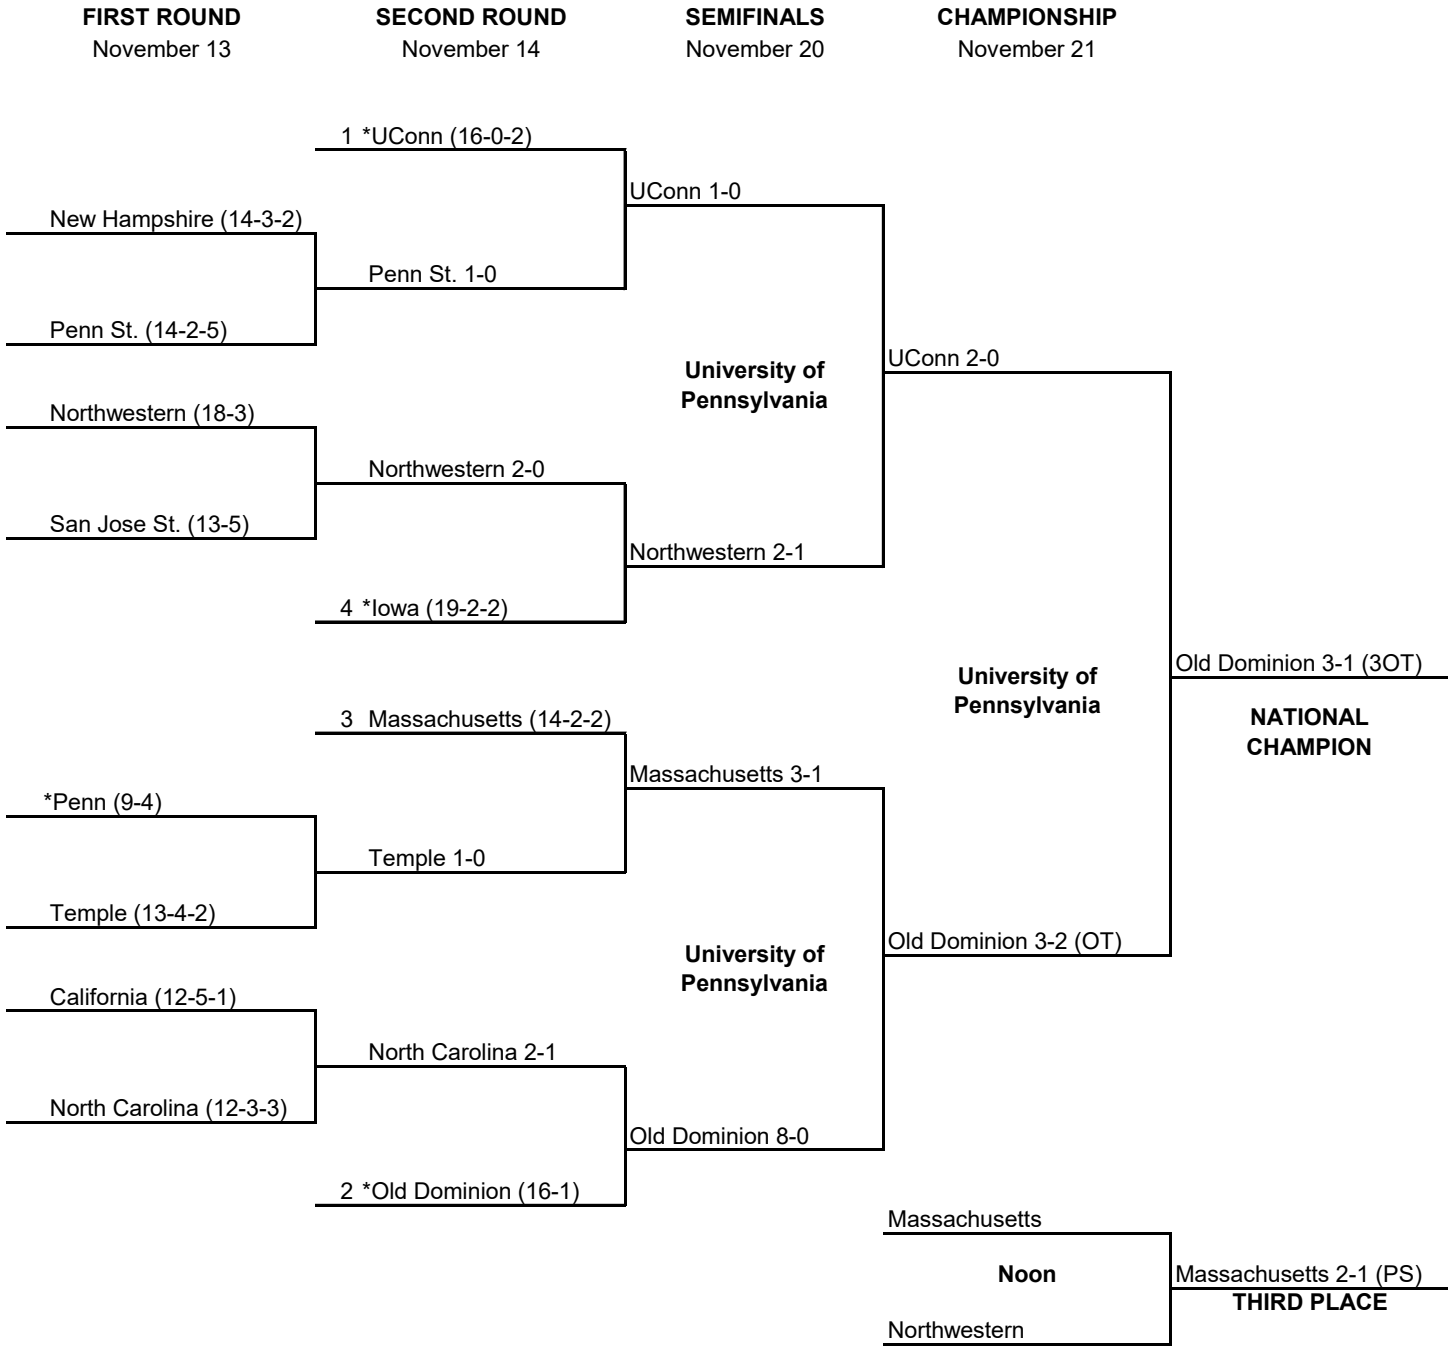

1983 NCAA DIVISION I FIELD HOCKEY CHAMPIONSHIP

* Host Institution