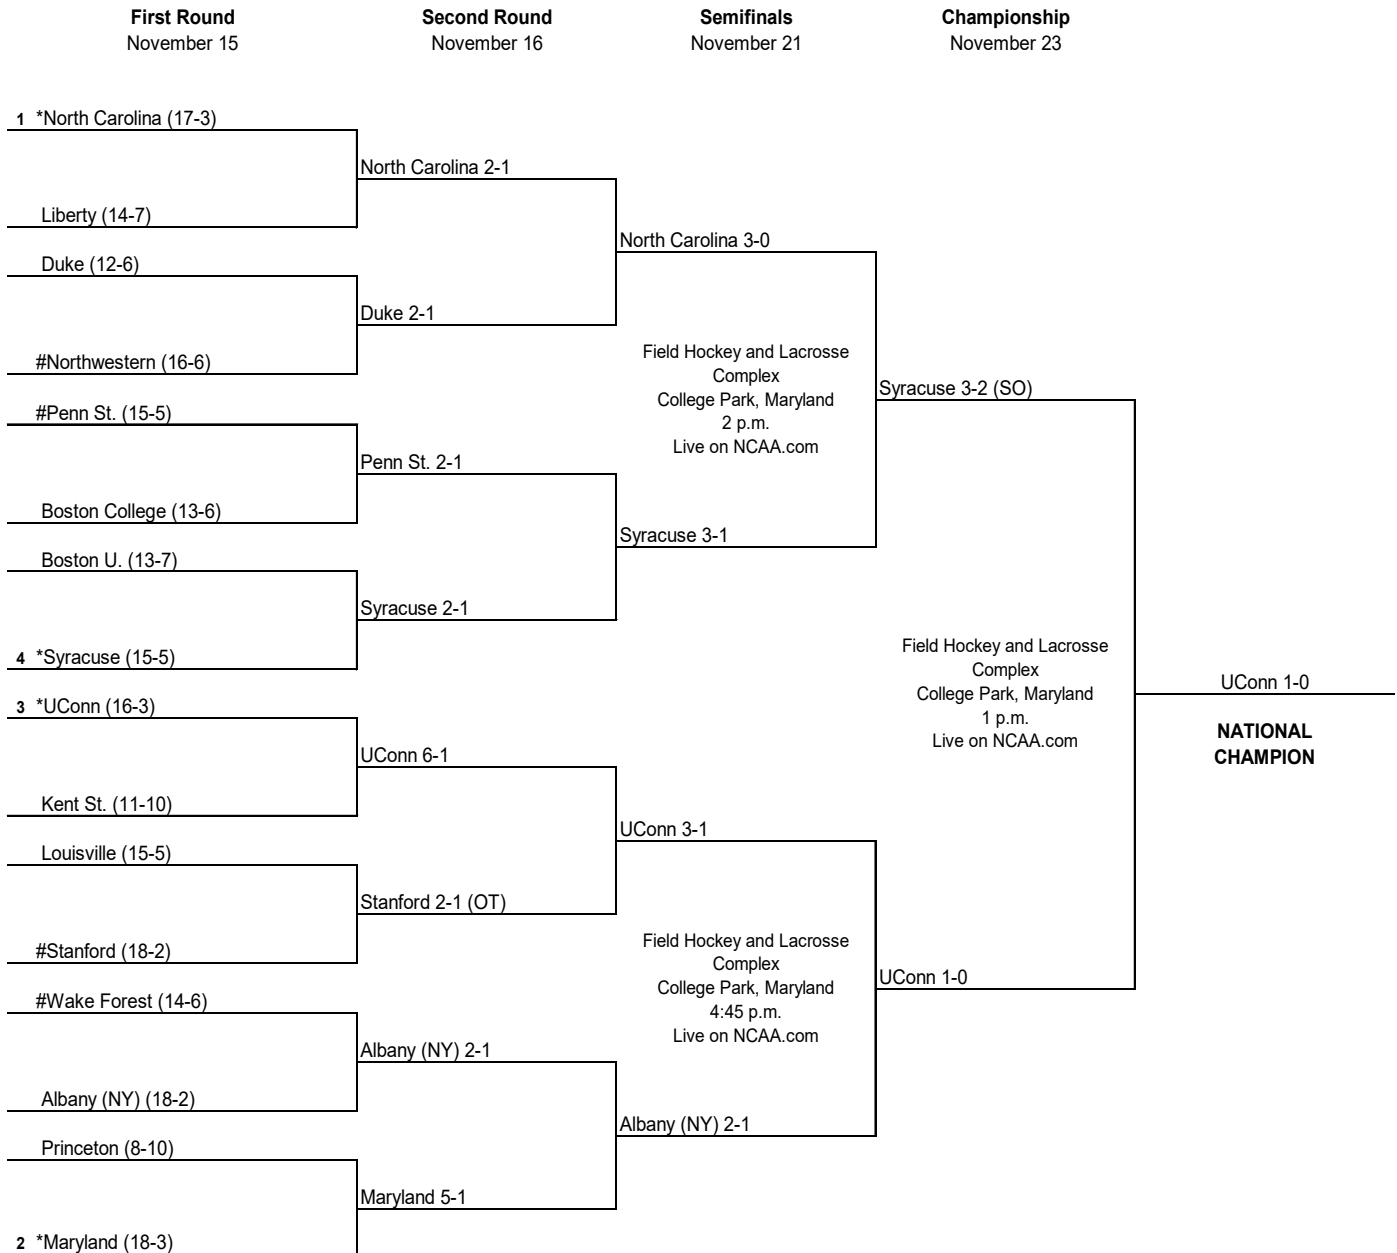

Game times for first-round games:
11:30 a.m. for seeded games
2 p.m. for non-seeded games

ALL TIMES LOCAL

2014 NCAA Division I Field Hockey Championship

* Host Institution for first- and second-round games
 Home team is the seeded team in the seeded game
 # Home team in the non-seeded game