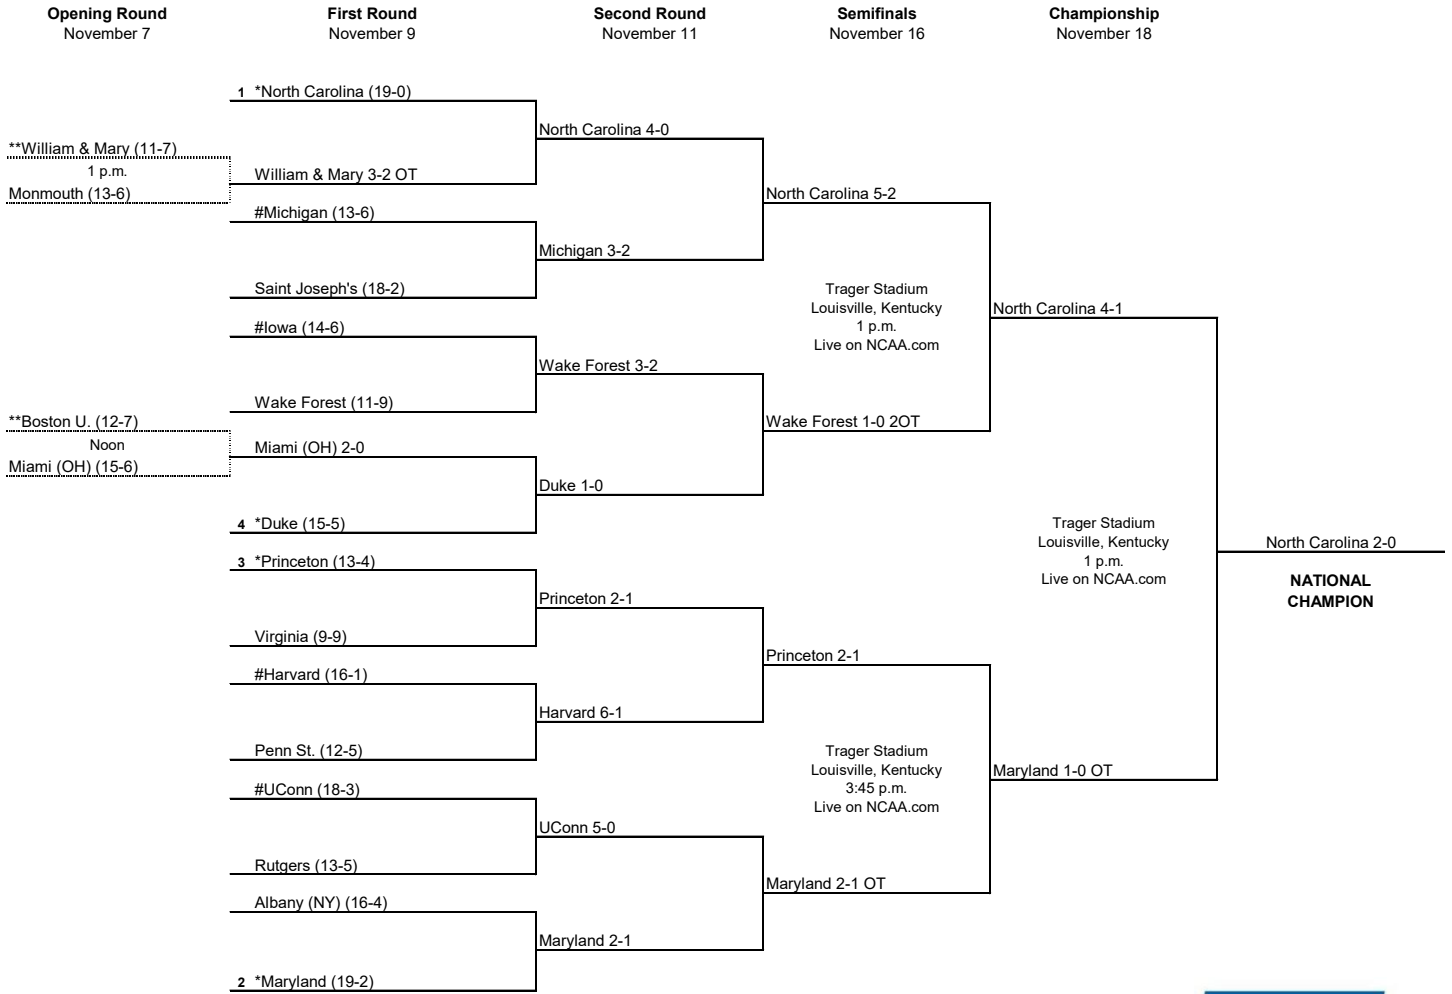

2018 NCAA Division I Field Hockey Championship

Placement of opening round sites are subject to the discretion of the Division I Field Hockey Committee.
* Host Institution for first- and second-round games
**Host institution for opening round game
Home team is the seeded team in the seeded game
Home team in the non-seeded game

Game times for first-round games:
Noon for seeded games
2:30 p.m. for non-seeded games

Game times for all second-round games:
1 p.m.

All times are Eastern time.
Information subject to change.

© 2018 National Collegiate Athletic Association. No commercial use without the NCAA's written permission.
The NCAA opposes all forms of sports wagering.