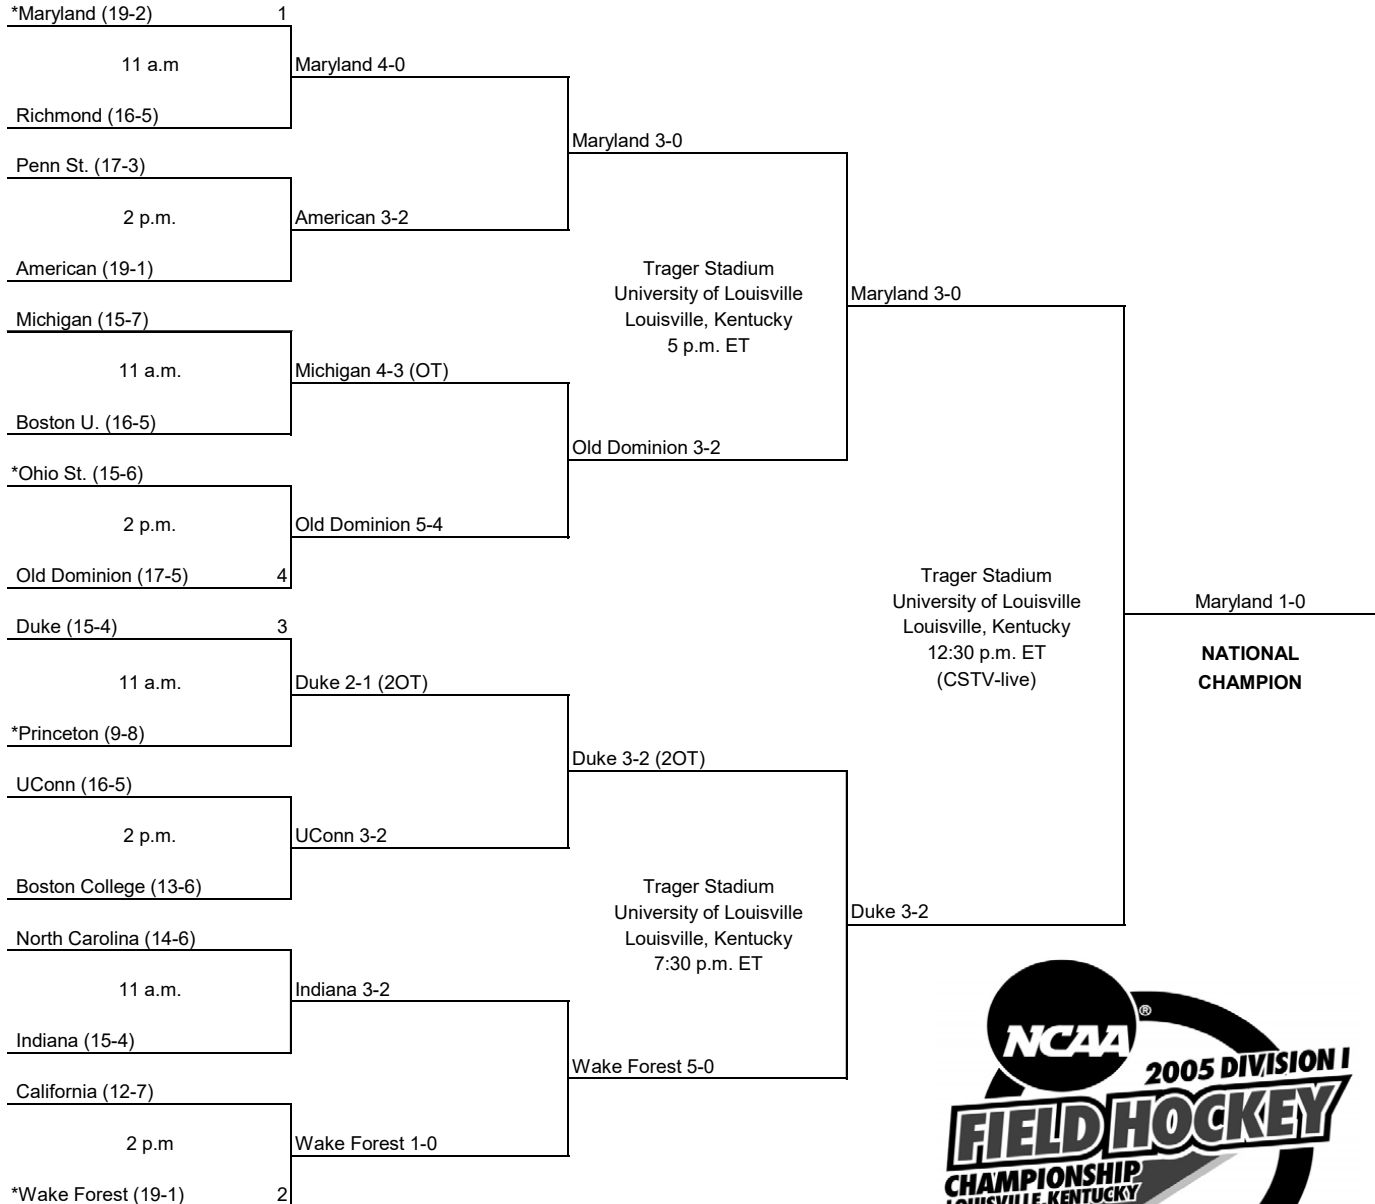

*Denotes host institution
Home team is the seeded team in the seeded game.
In the non-seeded games, the team on the top of the bracket is the home team.