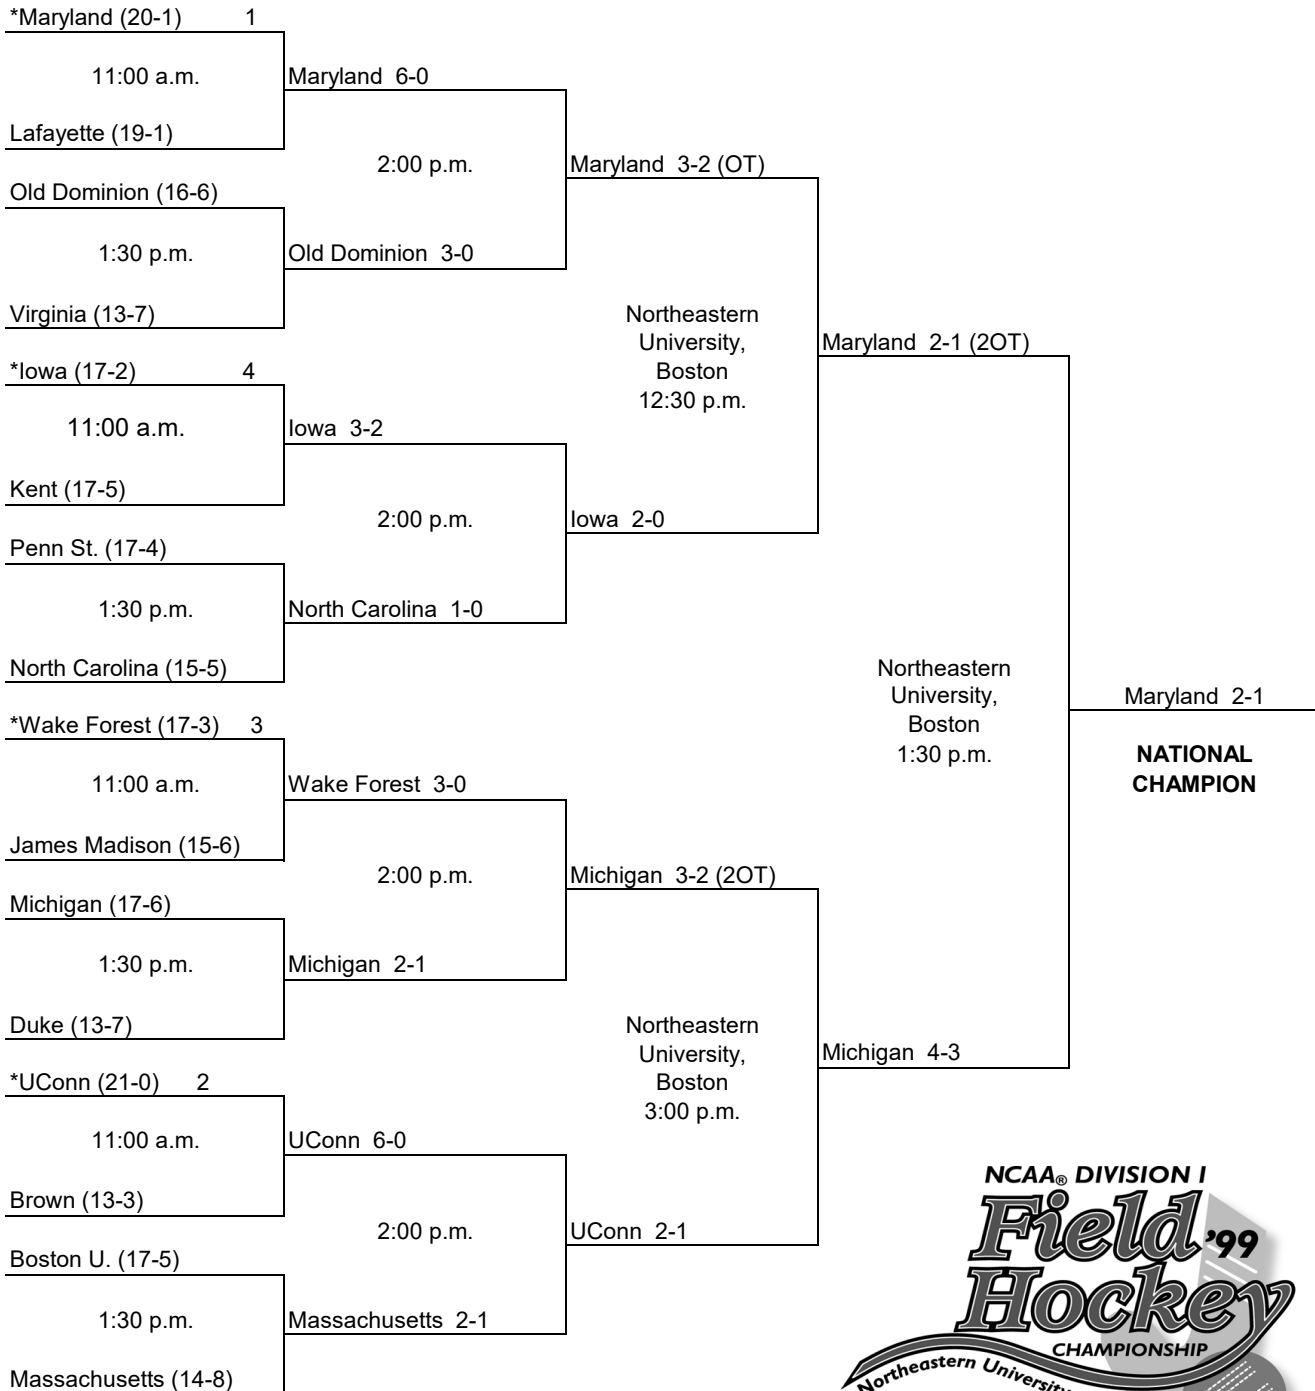

1999 Division I FIELD HOCKEY CHAMPIONSHIP

First Round
November 13

Second Round
November 14

Semifinals
November 19

Championship
November 21

NATIONAL CHAMPION