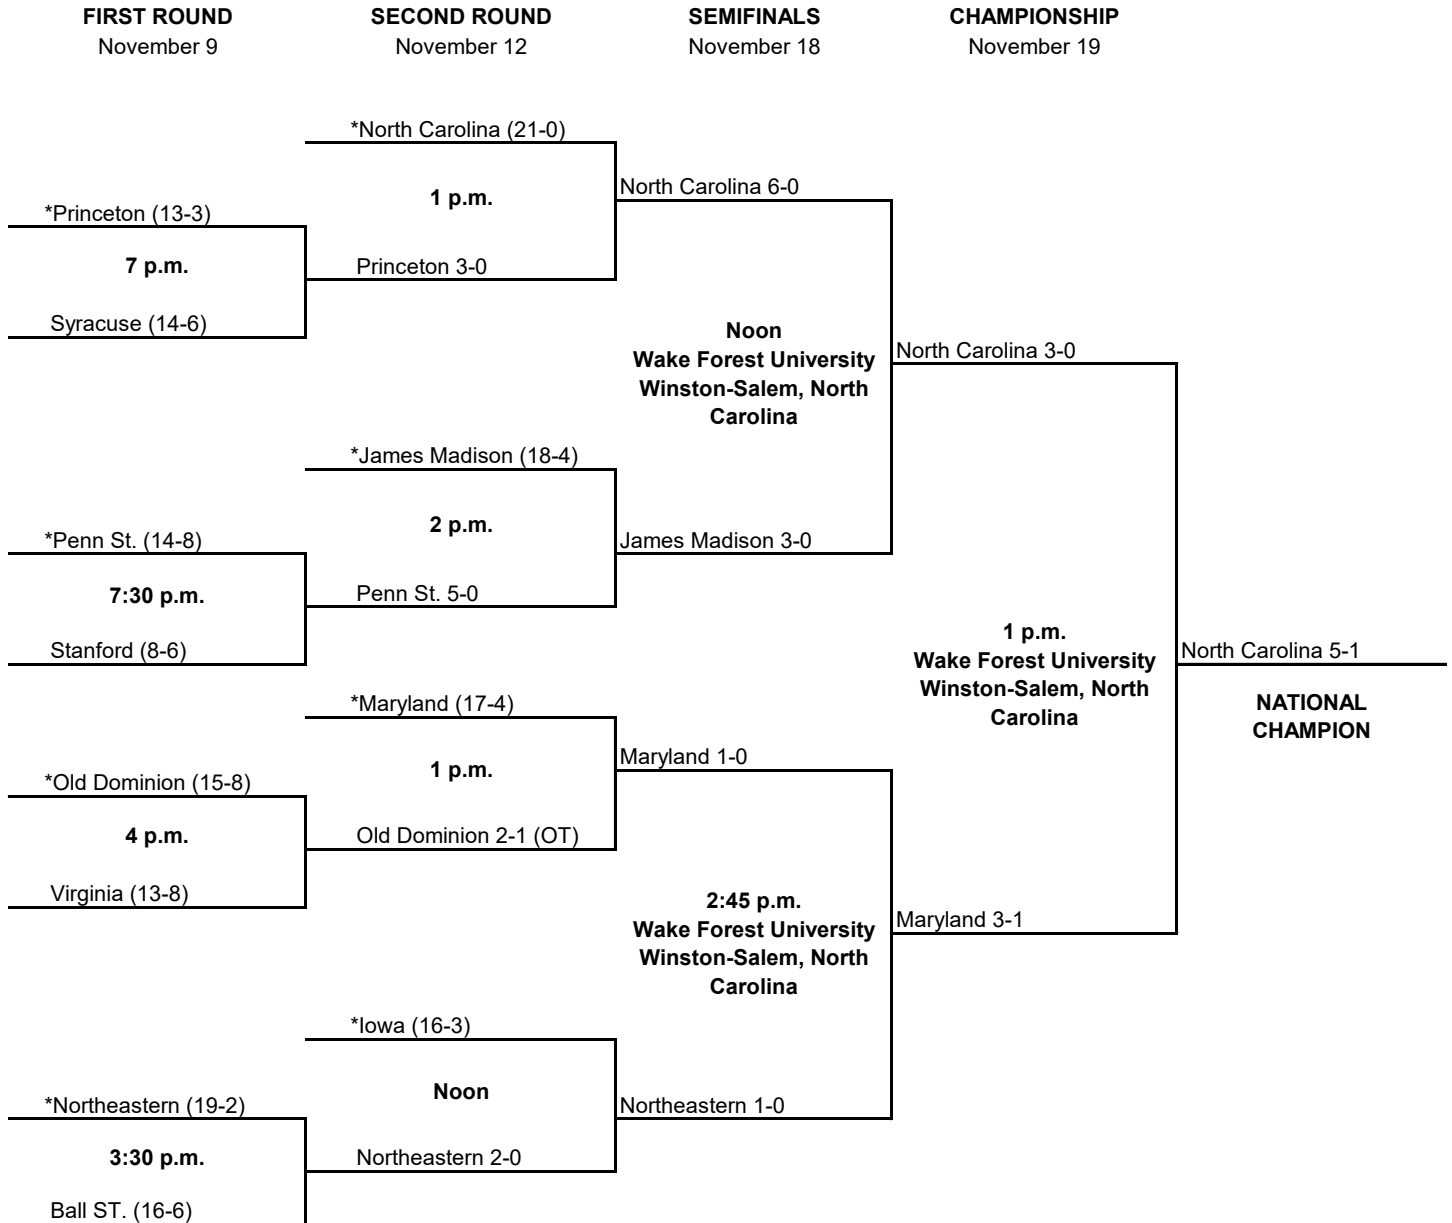

*Host Institution

1994 NCAA DIVISION I FIELD HOCKEY CHAMPIONSHIP

**NATIONAL
CHAMPION**

*Host Institution

1995 NCAA DIVISION I FIELD HOCKEY CHAMPIONSHIP

*Host Institution
All game times are local.

1996 Division I