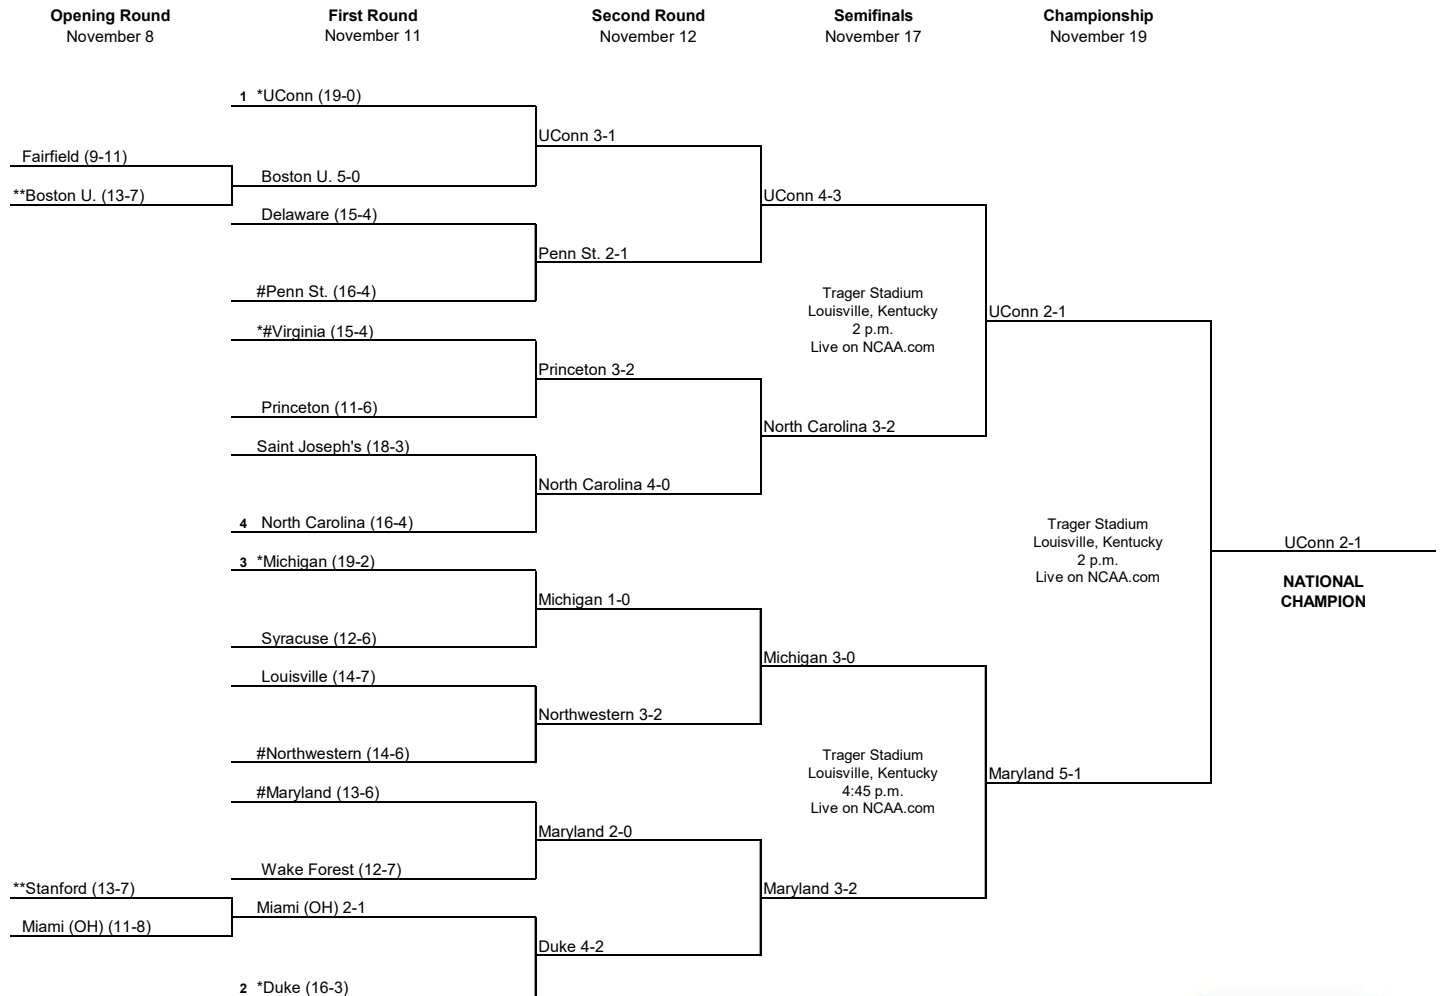

2017 NCAA Division I Field Hockey Championship

Placement of opening round sites are subject to the discretion of the Division I Field Hockey Committee.

* Host Institution for first- and second-round games

**Host institution for opening round game

Home team is the seeded team in the seeded game

Home team in the non-seeded game

Game times for first-round games:

11:30 a.m. for seeded games

2 p.m. for non-seeded games

All times are Eastern time.

Information subject to change.

© 2017 National Collegiate Athletic Association. No commercial use without the NCAA's written permission.
The NCAA opposes all forms of sports wagering.