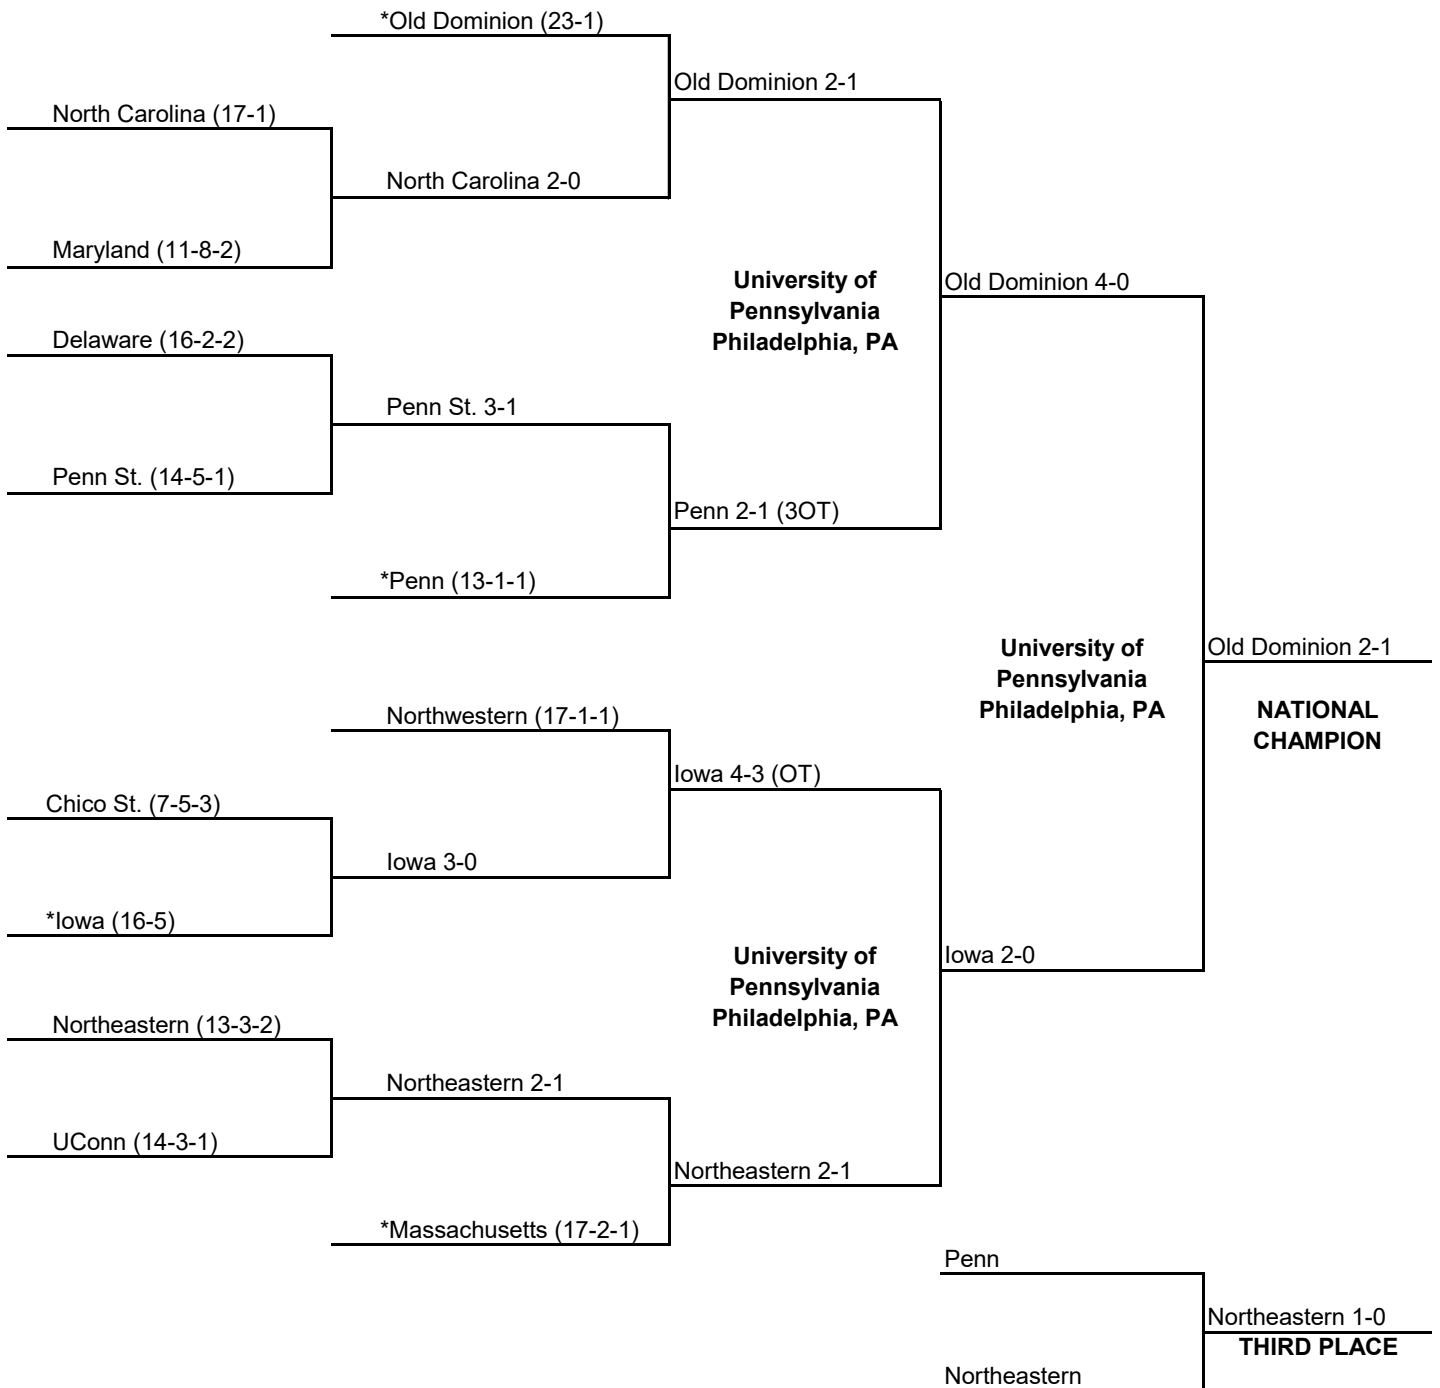

1988 NCAA DIVISION I FIELD HOCKEY CHAMPIONSHIP

FIRST ROUND

November 12

SECOND ROUND

November 13

SEMIFINALS

November 19

CHAMPIONSHIP

November 20

*Host Institution