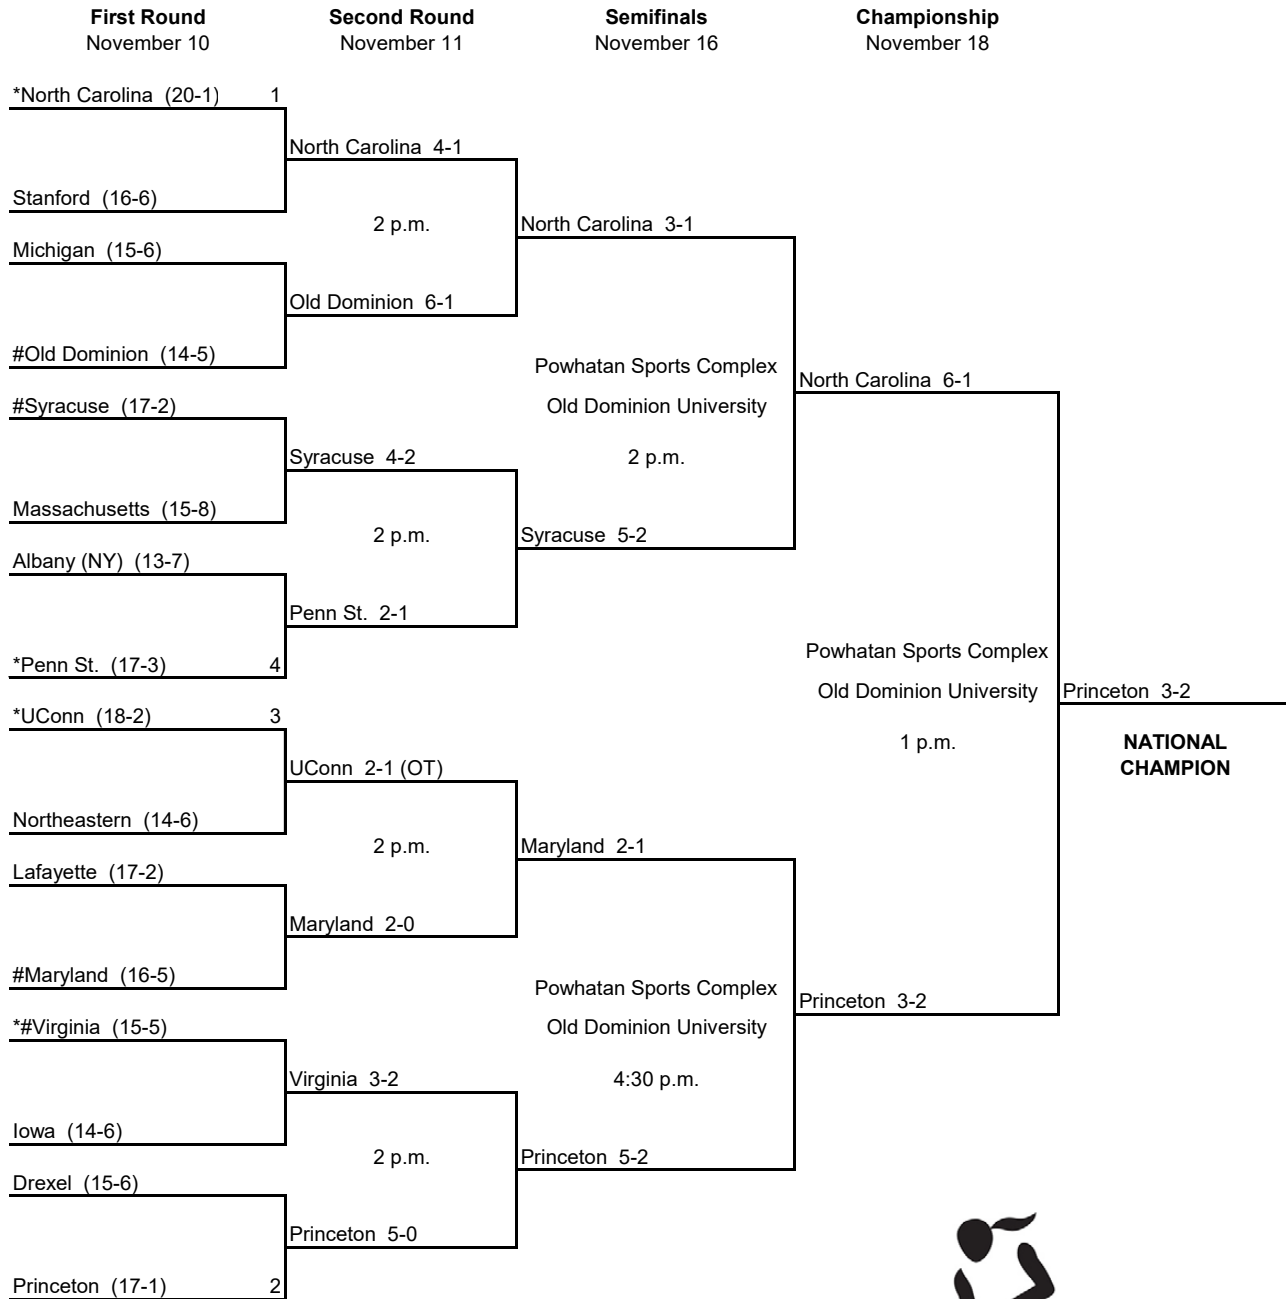

2012 Division I Field Hockey Championship

*Denotes host institution
Home team is the seeded team in the seeded game
#Home team in the non-seeded game

Game times for first-round games:
11:30 a.m. for seeded games
2 p.m. for non-seeded games

ALL TIMES LOCAL