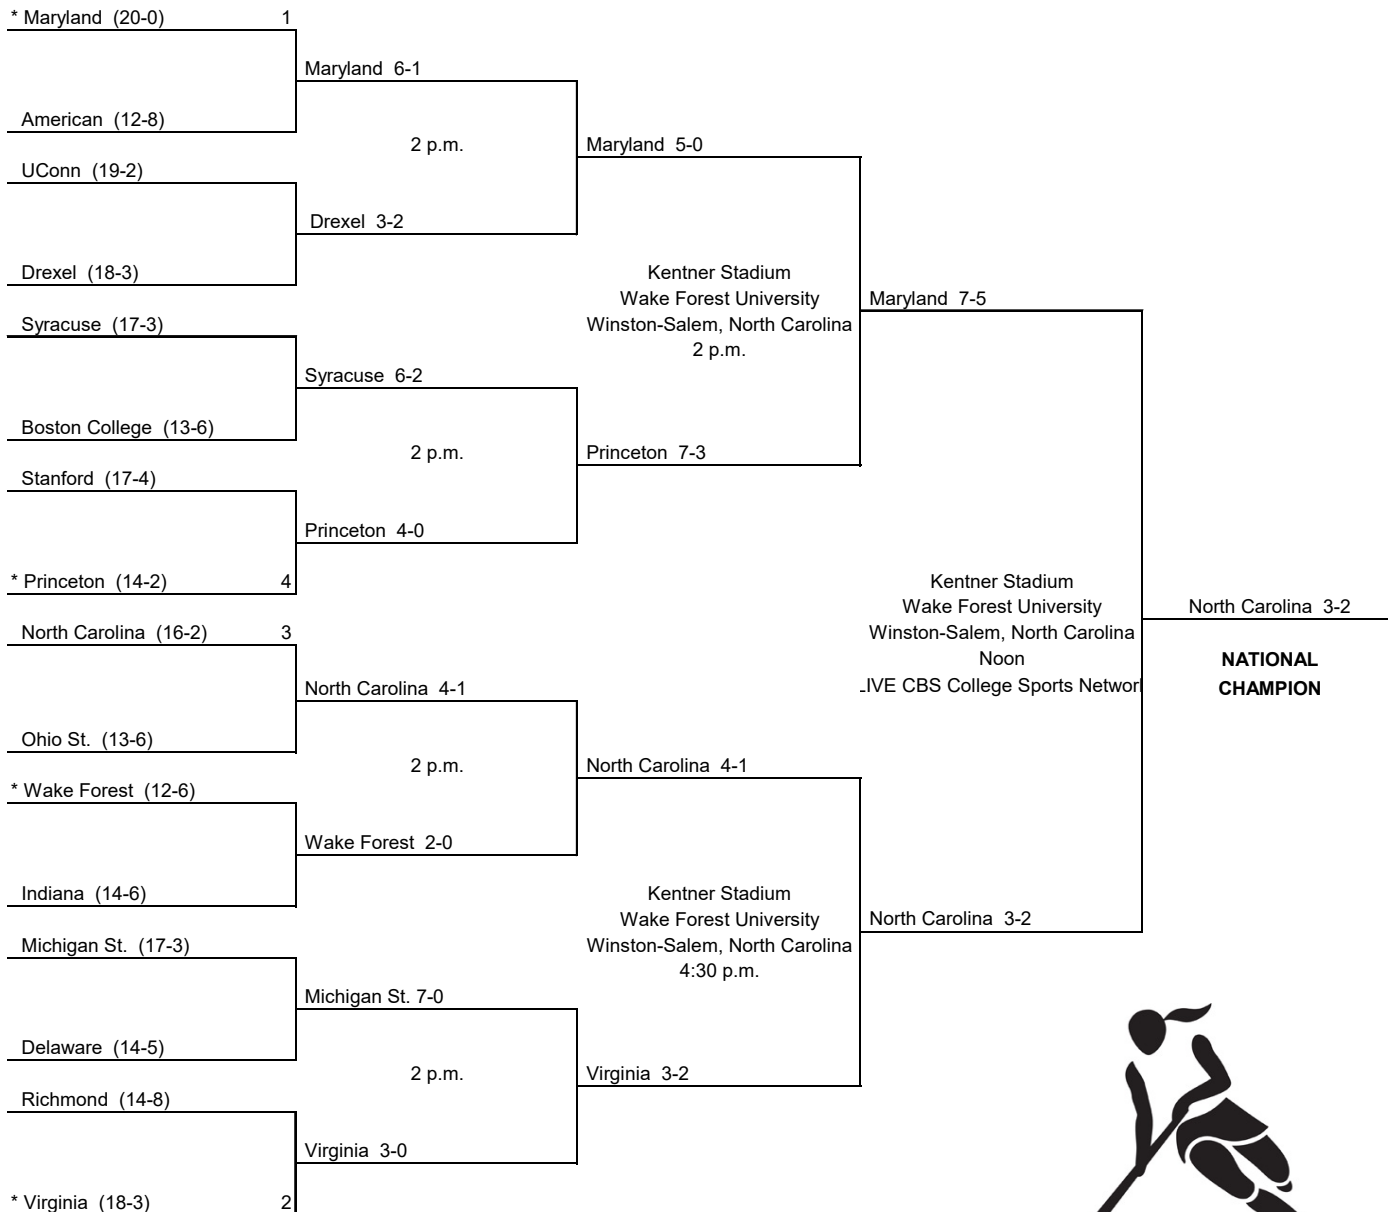

*Denotes host institution
Home team is the seeded team in the seeded game.
In the non-seeded game, the team on the top of the bracket is the home team.