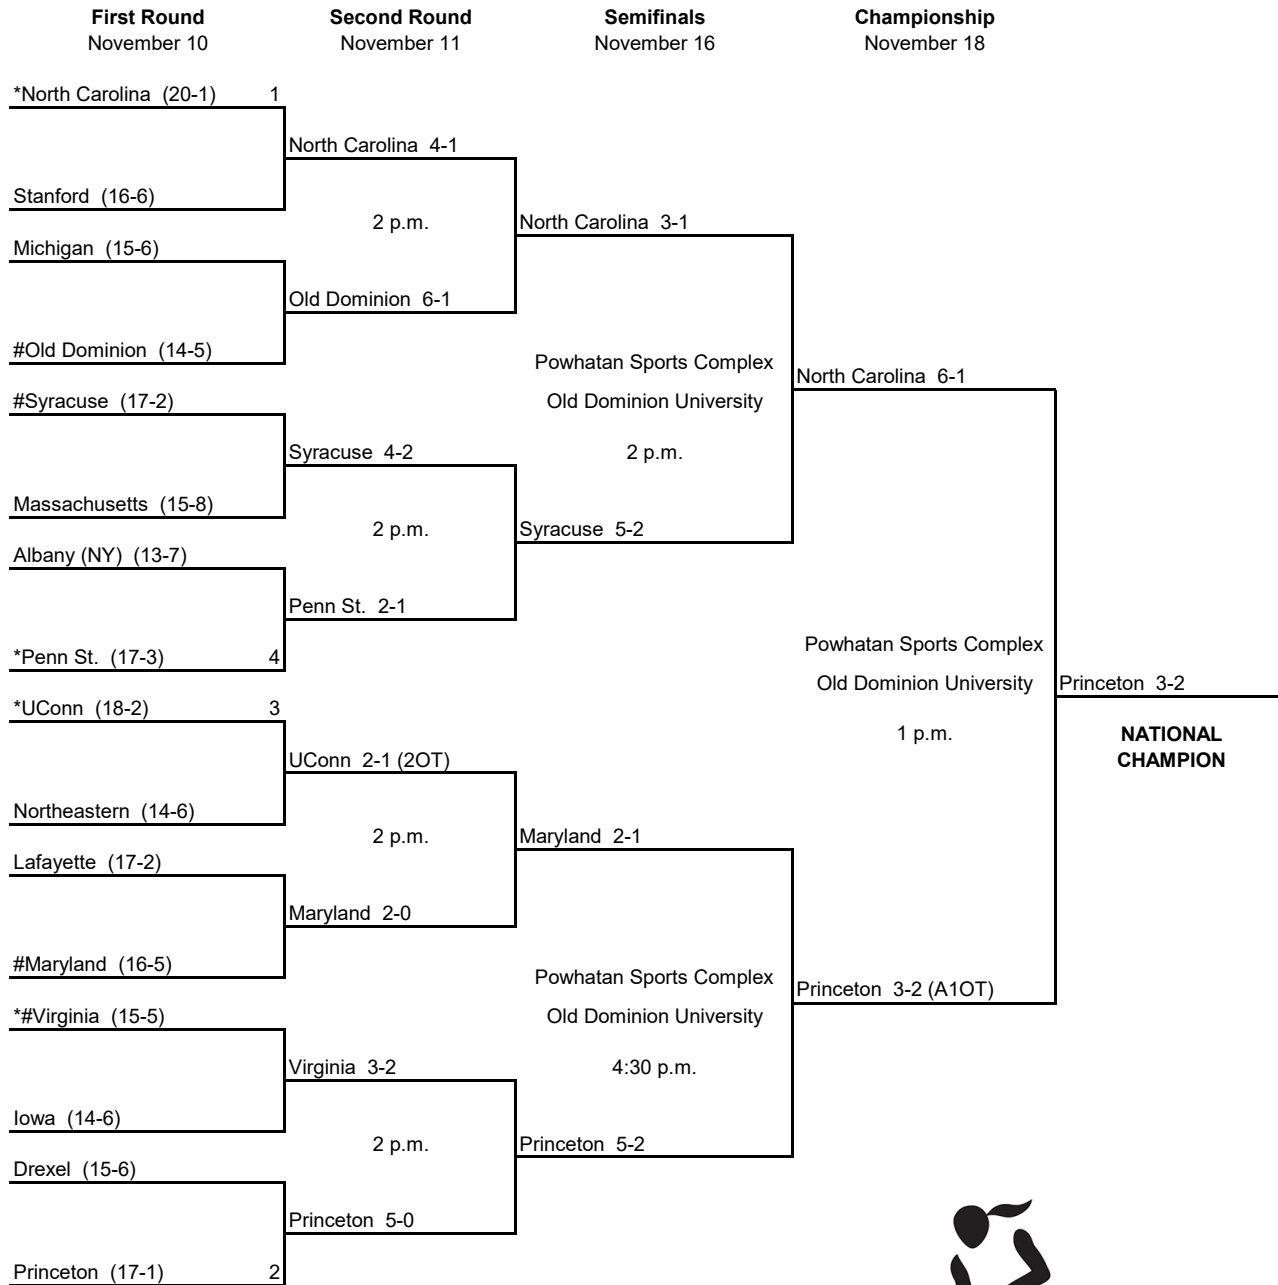

2012 Division I Field Hockey Championship

*Denotes host institution
Home team is the seeded team in the seeded game
#Home team in the non-seeded game

Game times for first-round games:
11:30 a.m. for seeded games
2 p.m. for non-seeded games

ALL TIMES LOCAL