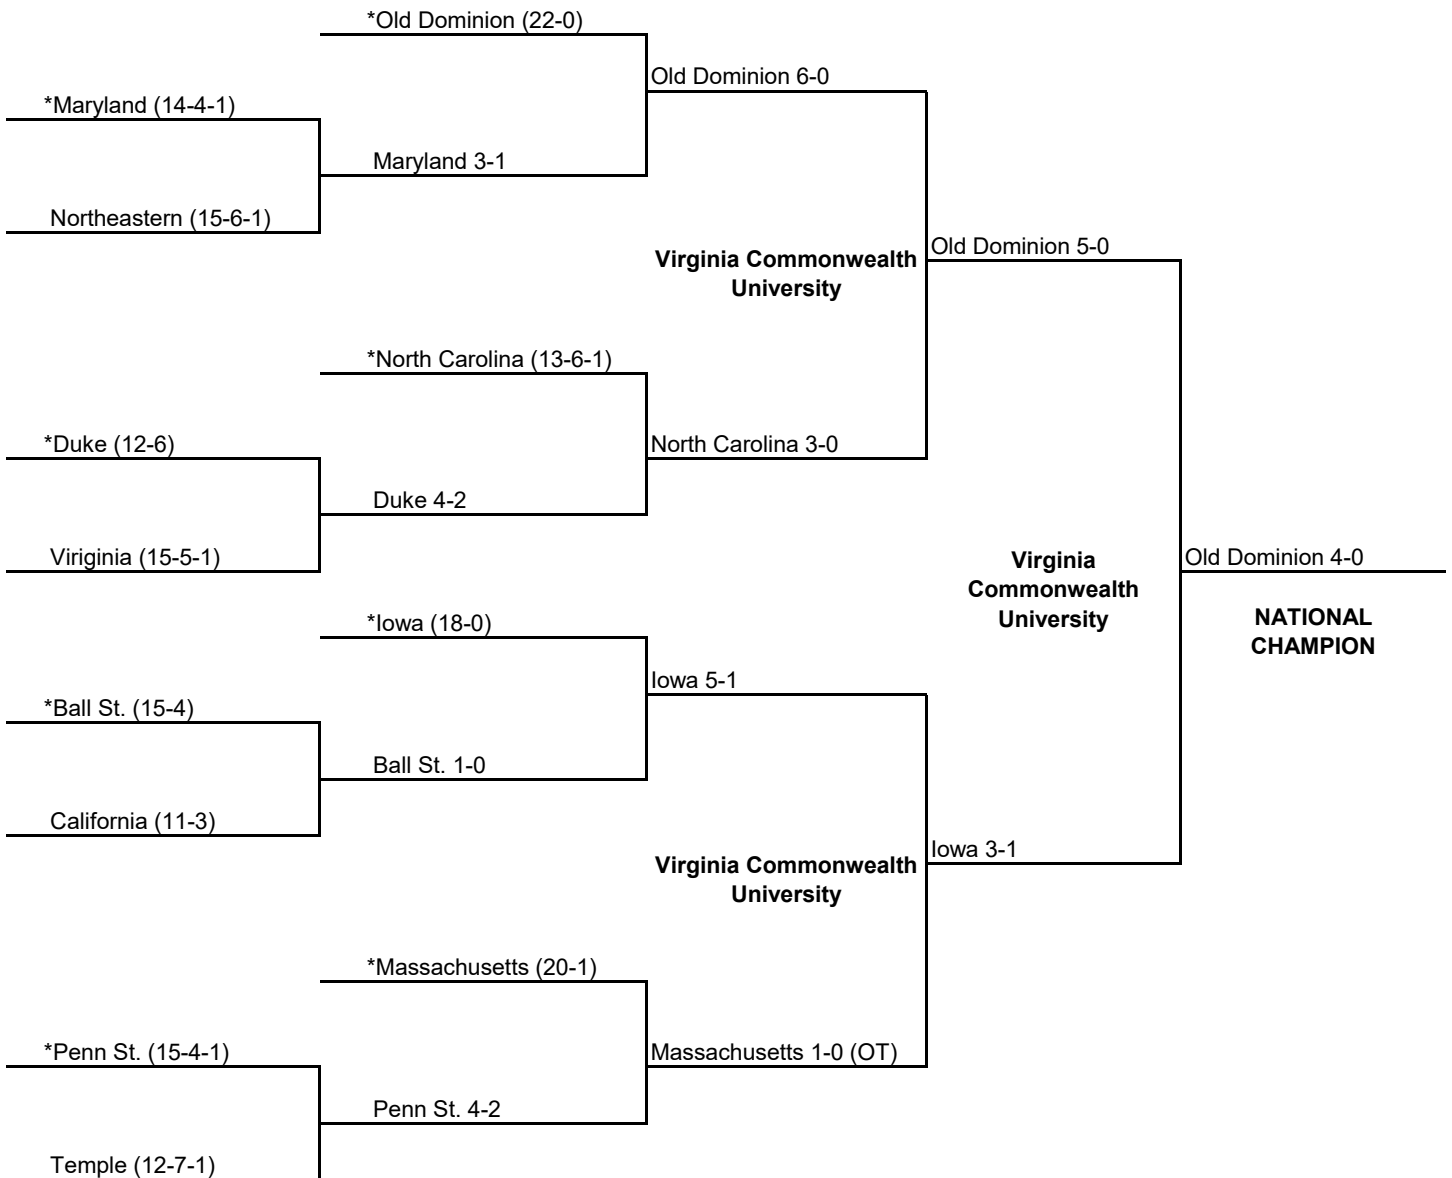

*Host Institution

1993 NCAA DIVISION I FIELD HOCKEY CHAMPIONSHIP

*Host Institution

1994 NCAA DIVISION I FIELD HOCKEY CHAMPIONSHIP

*Host Institution

1995 NCAA DIVISION I FIELD HOCKEY CHAMPIONSHIP

*Host Institution