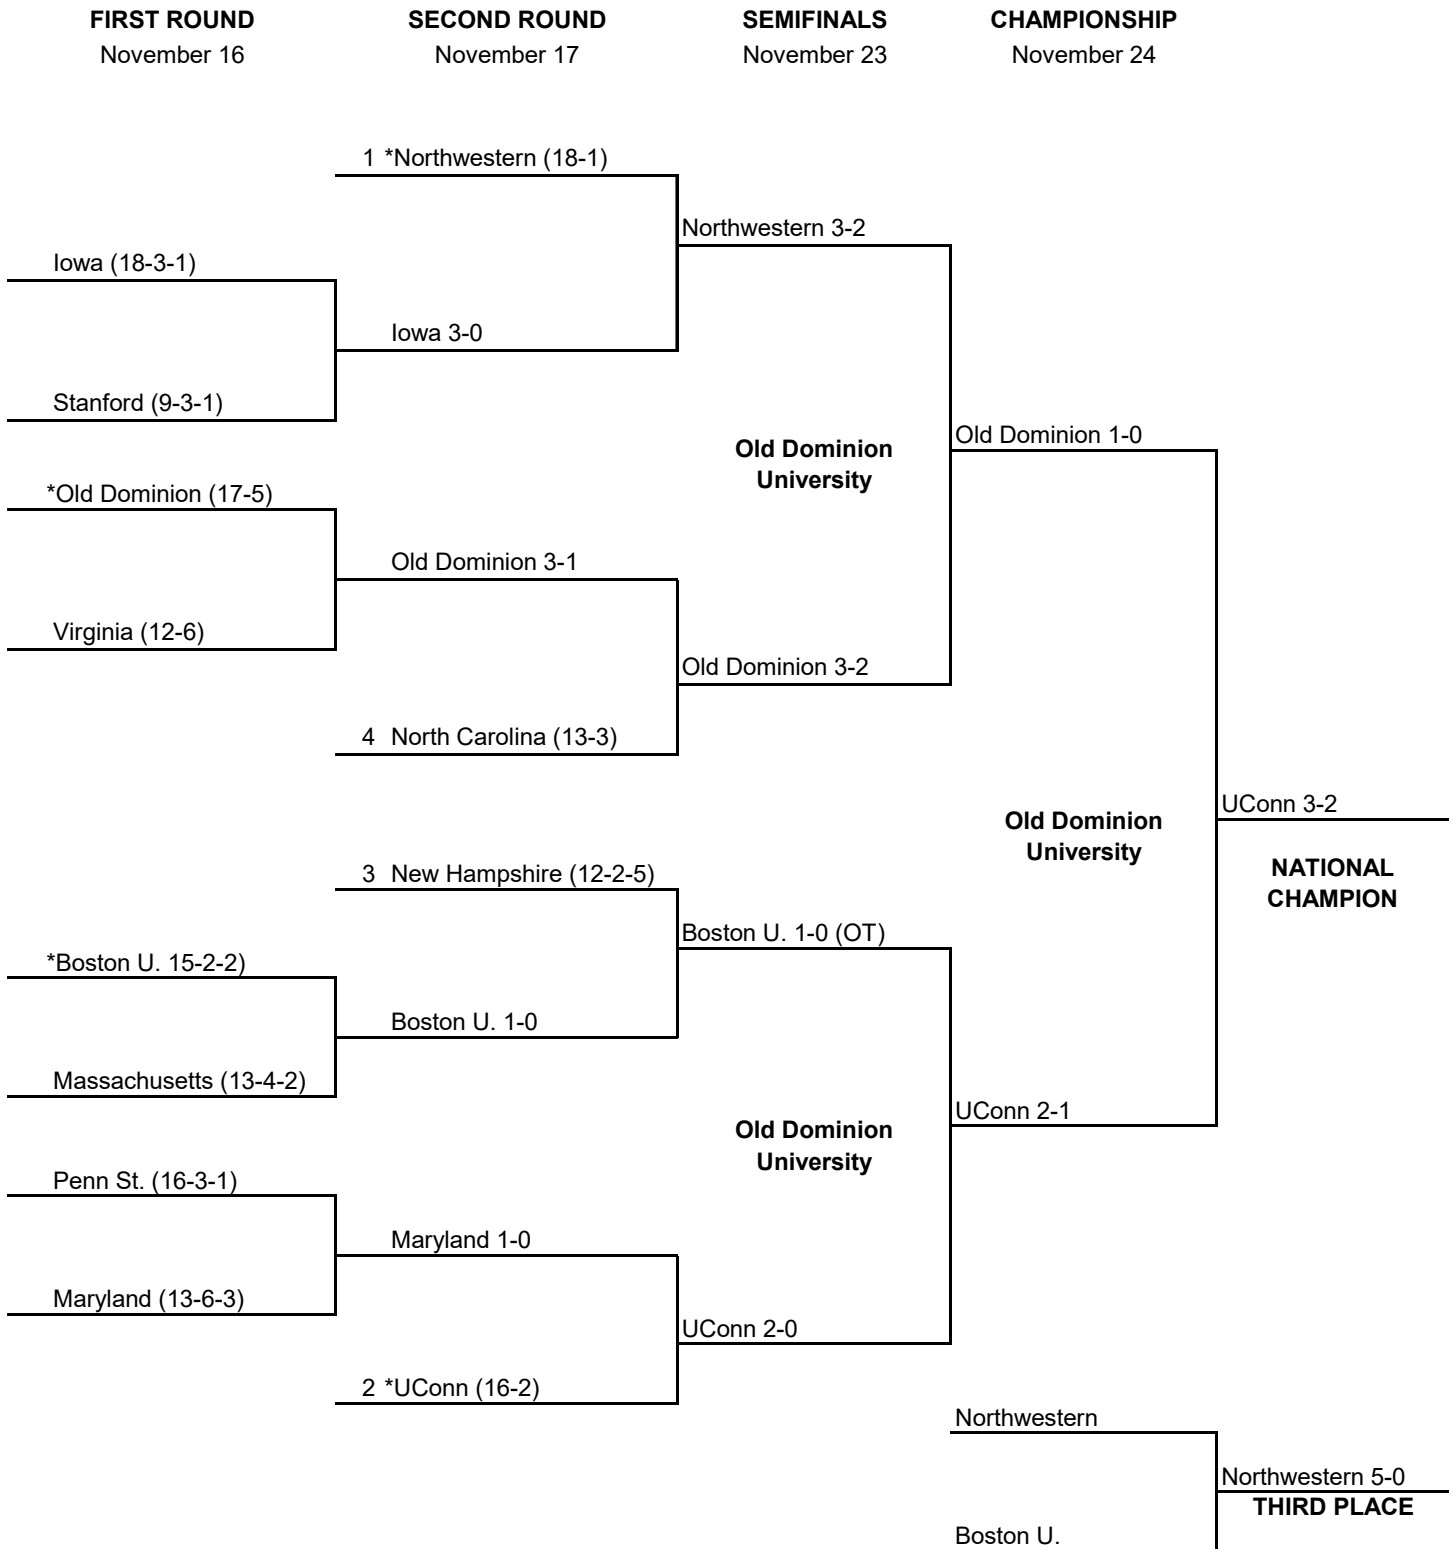

1985 NCAA DIVISION I FIELD HOCKEY CHAMPIONSHIP

*Host Institution