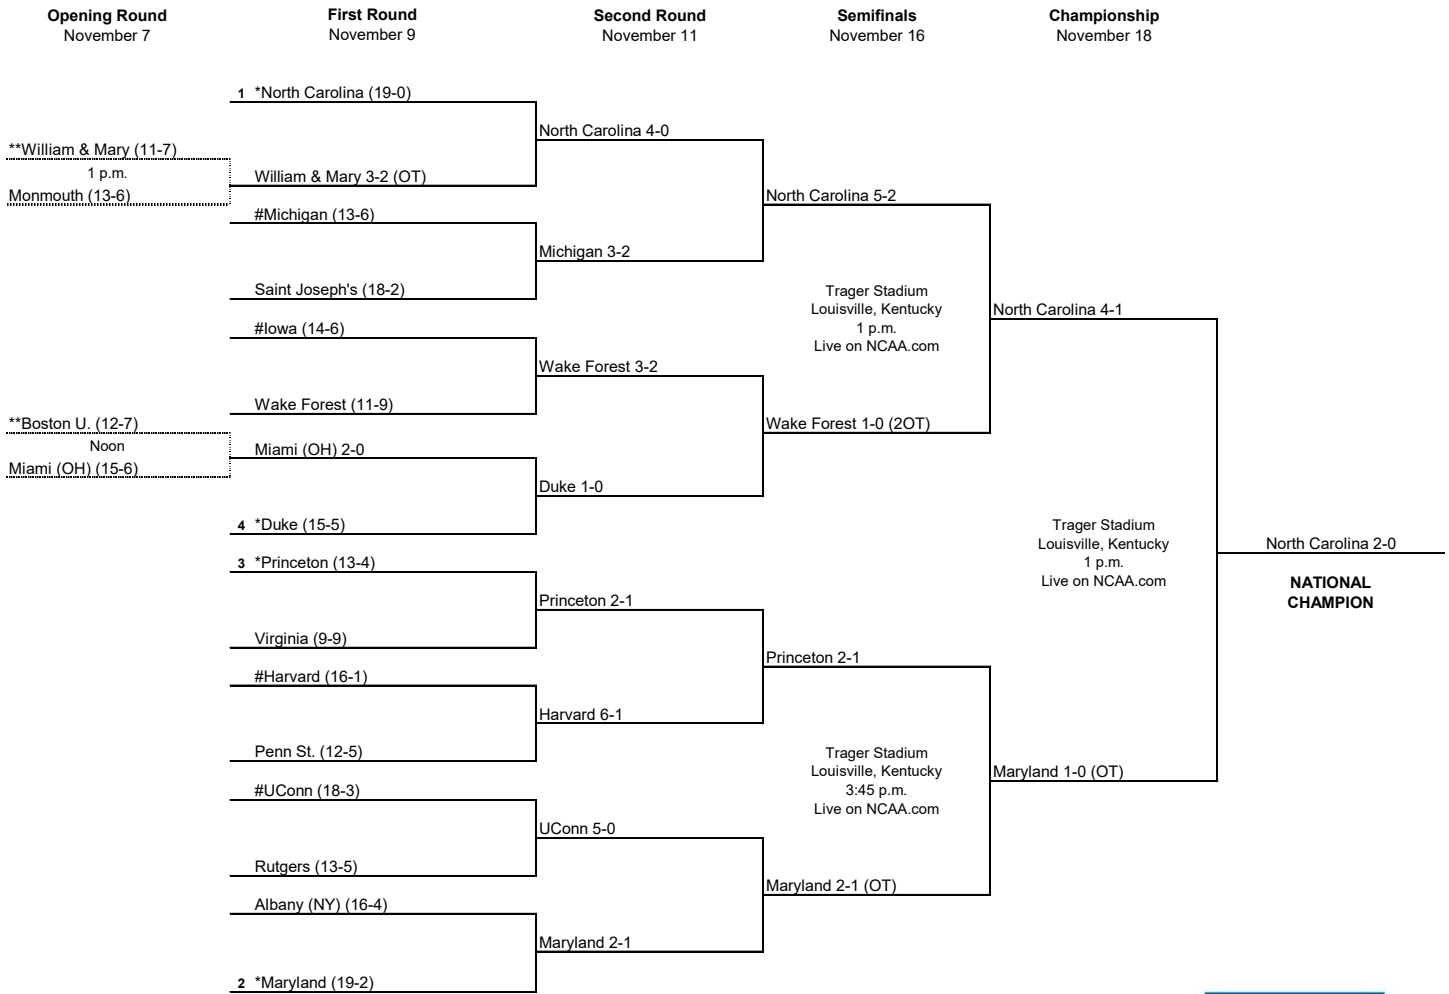

2018 NCAA Division I Field Hockey Championship

Placement of opening round sites are subject to the discretion of the Division I Field Hockey Committee.

* Host Institution for first- and second-round games

**Host institution for opening round game

Home team is the seeded team in the seeded game

Home team in the non-seeded game

Game times for first-round games:

Noon for seeded games

2:30 p.m. for non-seeded games

Game times for all second-round games:

1 p.m.

All times are Eastern time.

Information subject to change.

© 2018 National Collegiate Athletic Association. No commercial use without the NCAA's written permission.

The NCAA opposes all forms of sports wagering.