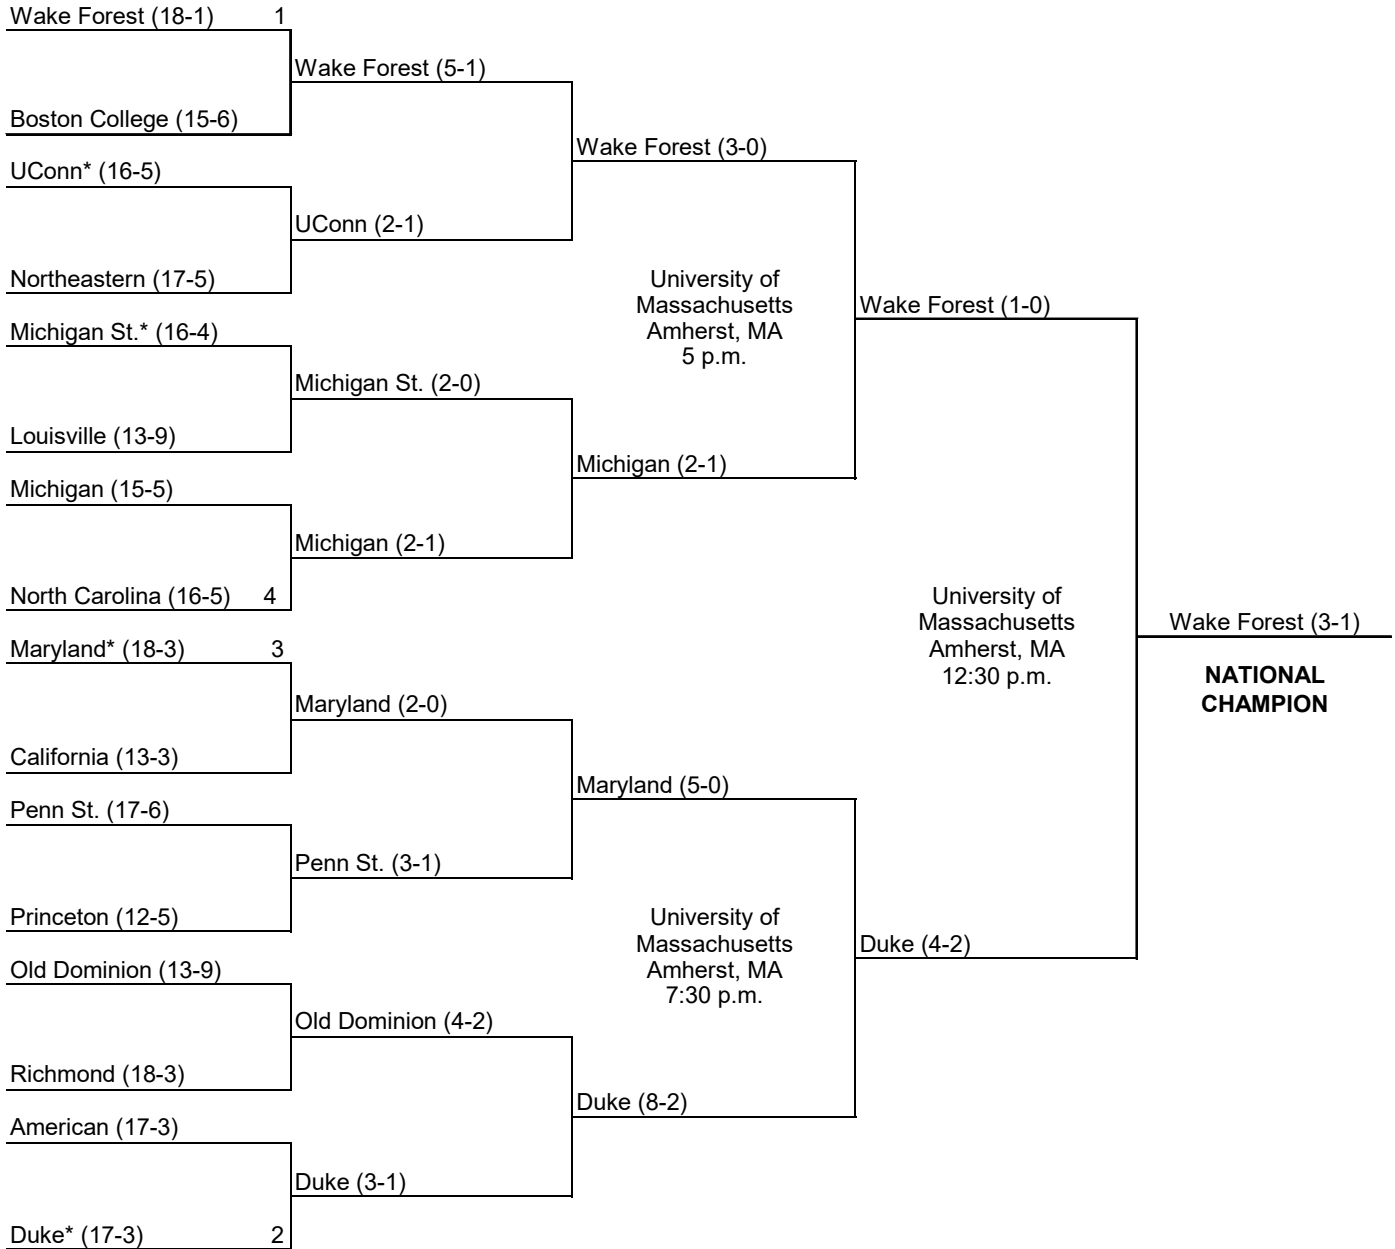

2003 Division I Field Hockey Championship

First Round
November 15

Second Round
November 16

Semifinals
November 21

Championship
November 23