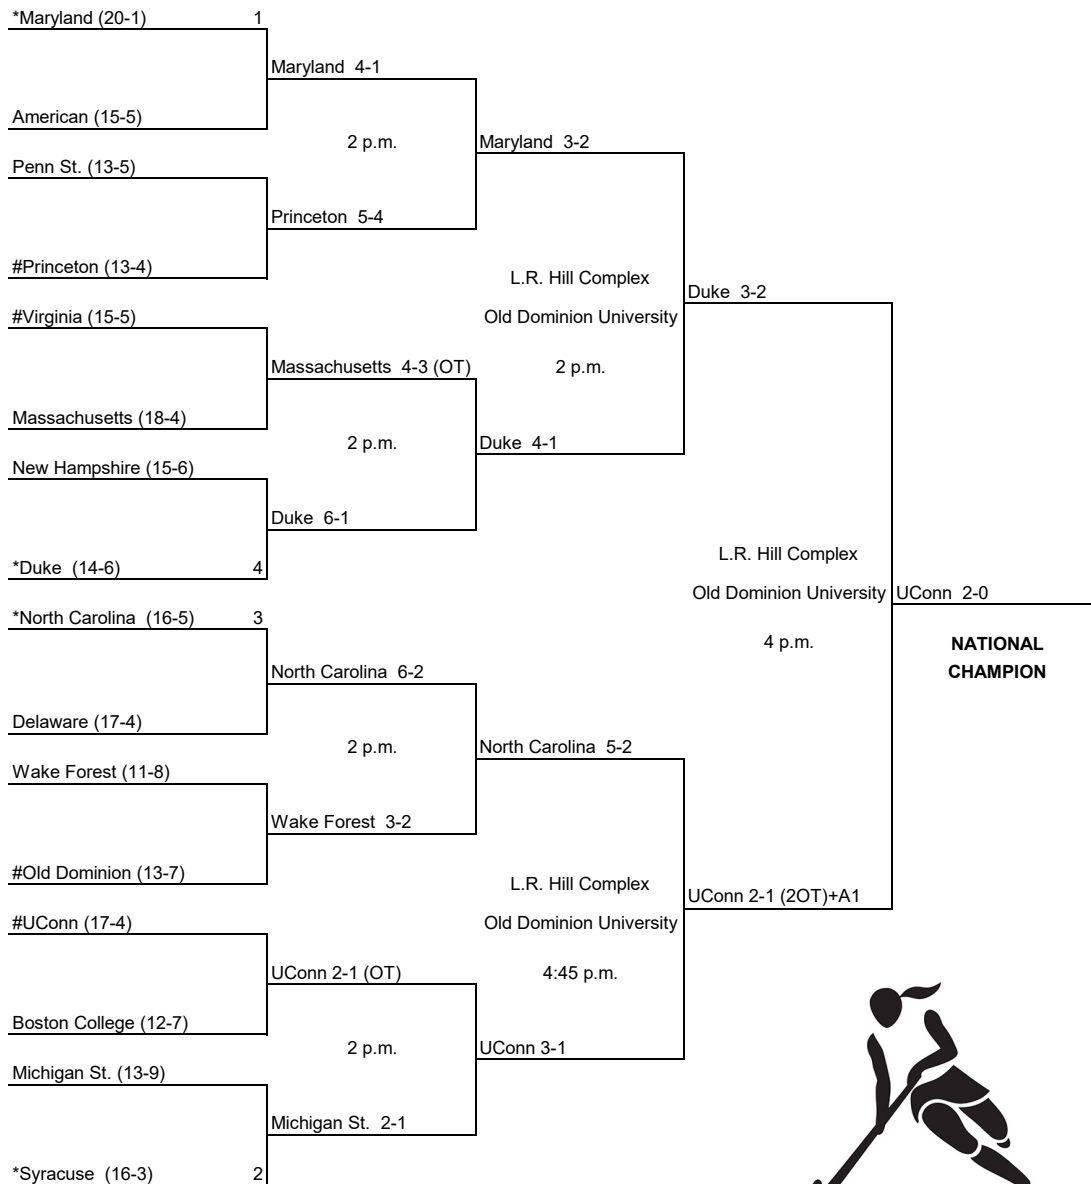

Championship
November 24

NCAA FIELD HOCKEY

*Denotes host institution for first- and second-round games.
Home team is the seeded team in the seeded game.
#Home team in the non-seeded game.

Game times for first-round games:
11:30 a.m. for seeded games.
2 p.m. for non-seeded games.