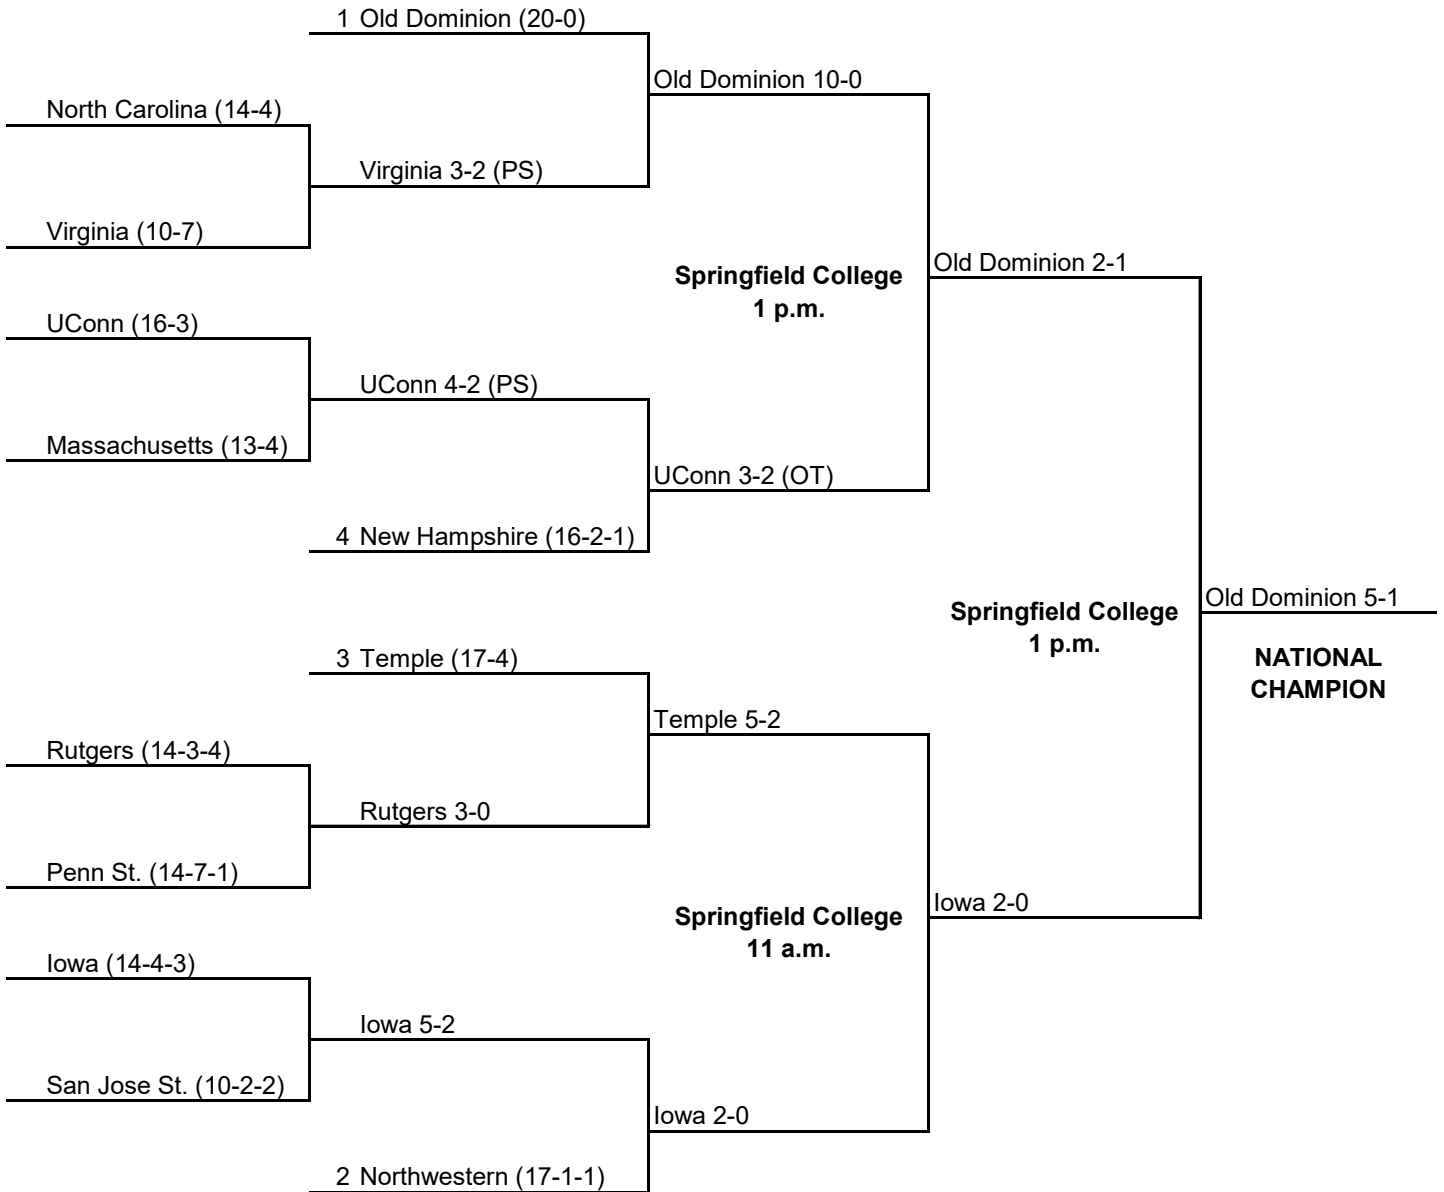

1984 NCAA DIVISION I FIELD HOCKEY CHAMPIONSHIP

FIRST ROUND

November 10

SECOND ROUND

November 11

SEMIFINALS

November 17

CHAMPIONSHIP

November 18