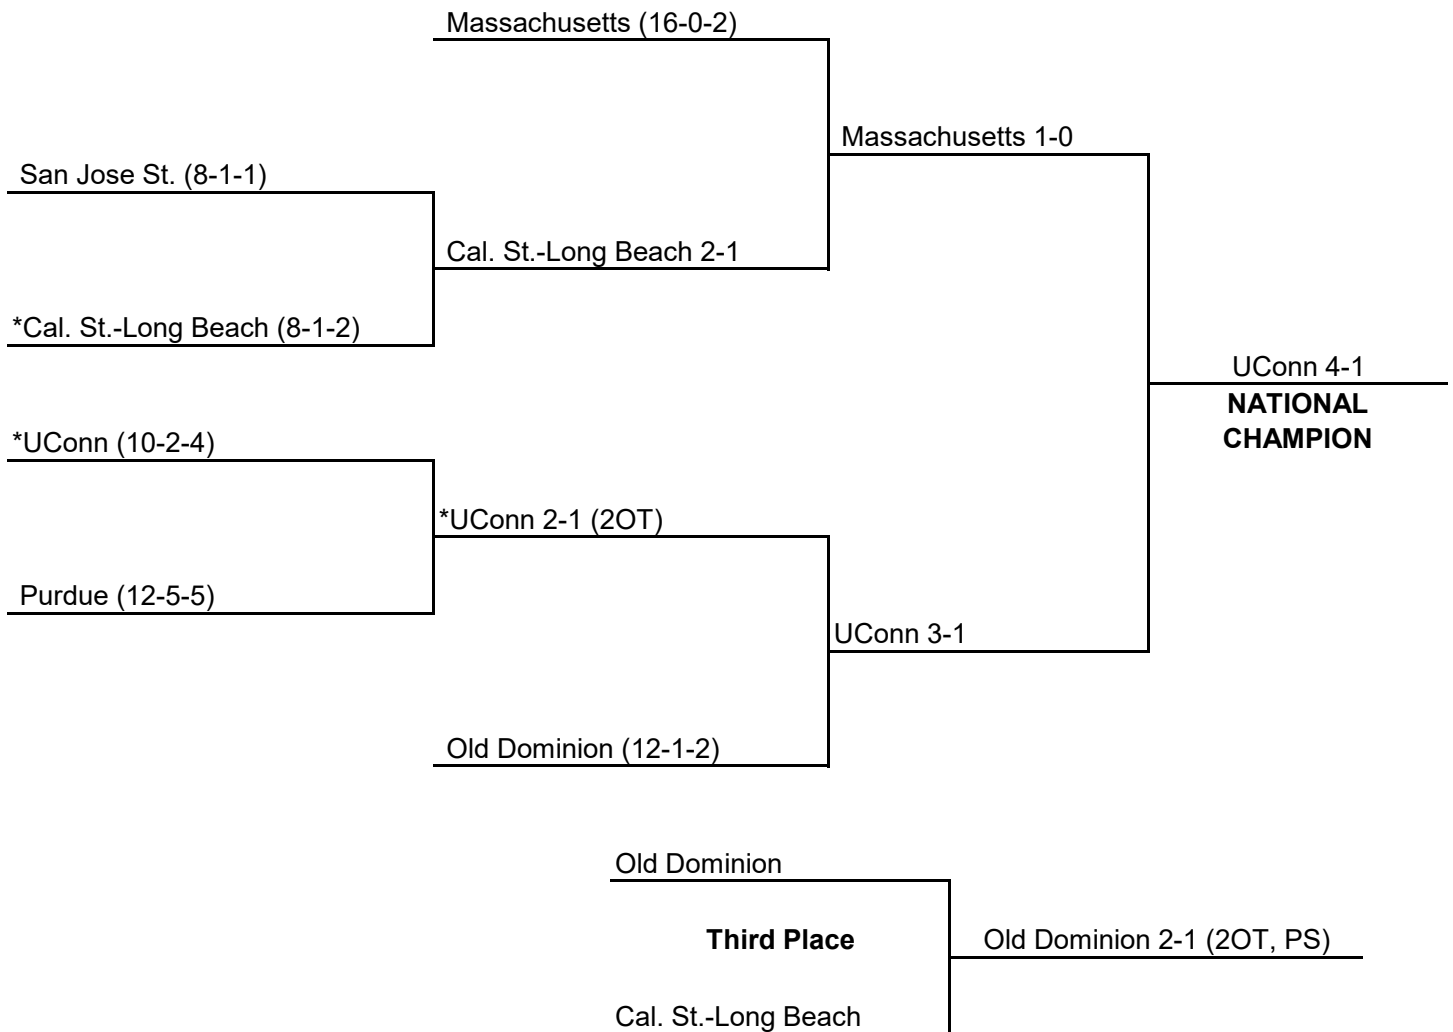

BRACKETS

1981 NCAA DIVISION I FIELD HOCKEY CHAMPIONSHIP BRACKET

November 14

November 21-22
Storrs, Connecticut

*Host Institution