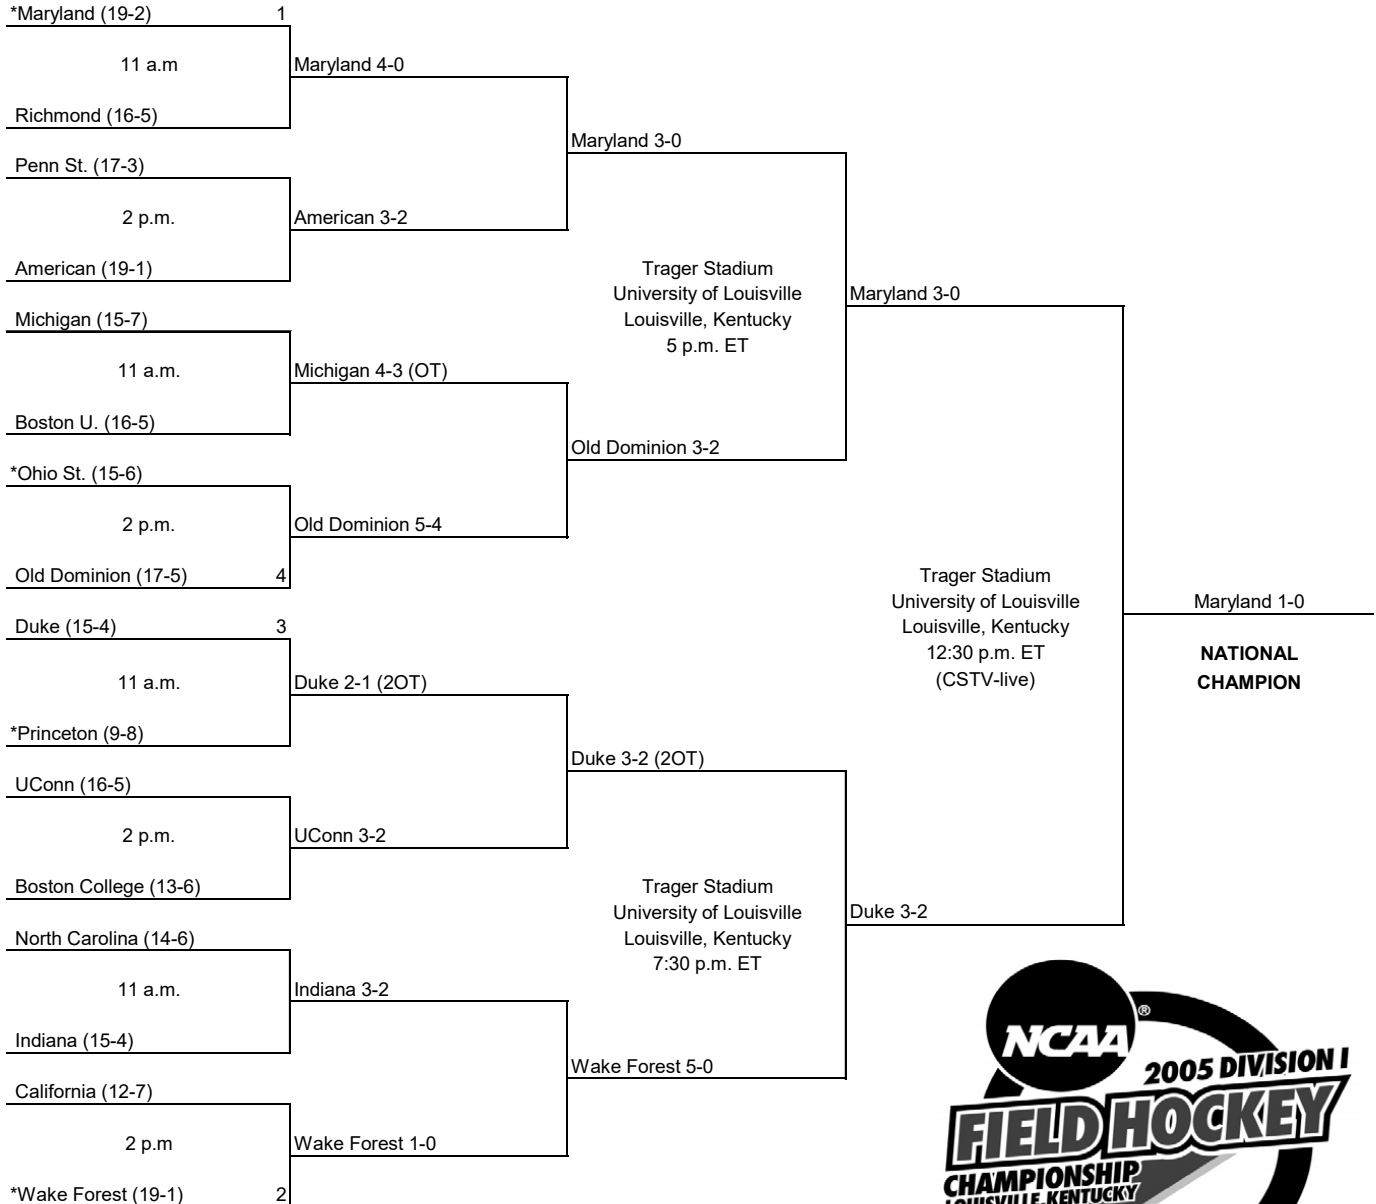

2005 Division I Field Hockey

First Round
November 12

Second Round
November 13

Semifinals
November 18

Championship
November 20

*Denotes host institution
Home team is the seeded team in the seeded game.
In the non-seeded games, the team on the top of the bracket is the home team.