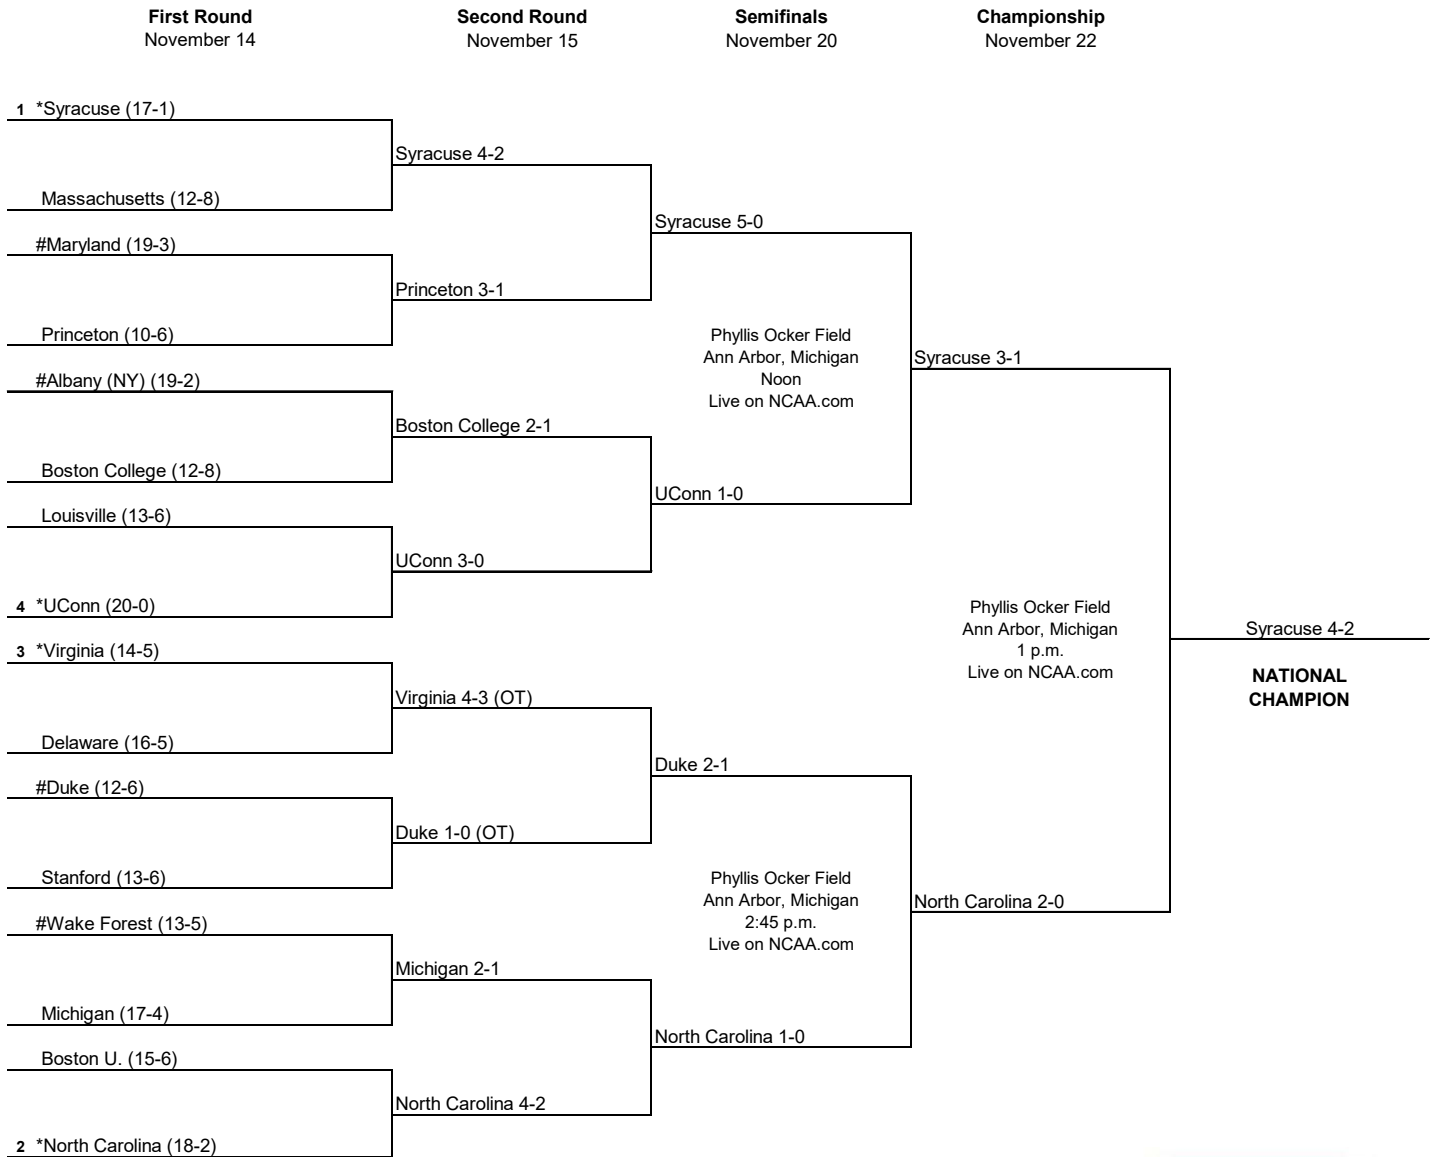

2015 NCAA Division I Field Hockey Championship

* Host Institution for first- and second-round games
** Host Institution for play-in game
Home team is the seeded team in the seeded game
Home team in the non-seeded game

Game times for first-round games:
11:30 a.m. for seeded games
2 p.m. for non-seeded games

All times are Eastern time.
Information subject to change.

© 2015 National Collegiate Athletic Association. No commercial use without the NCAA's written permission.
The NCAA opposes all forms of sports wagering.