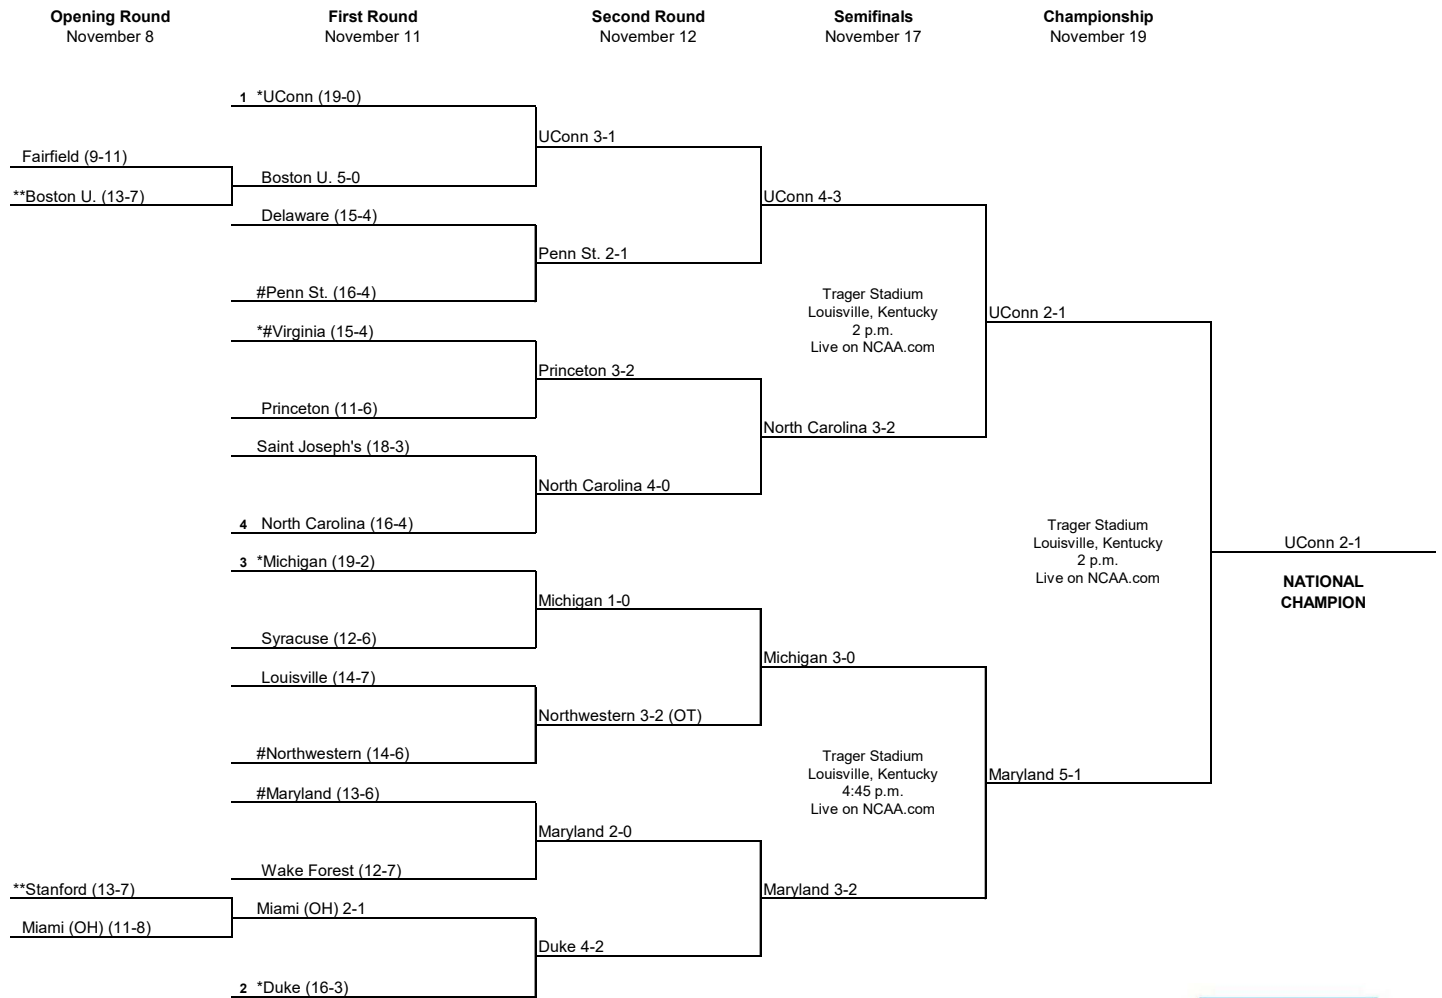

2017 NCAA Division I Field Hockey Championship

Placement of opening round sites are subject to the discretion of the Division I Field Hockey Committee.

* Host Institution for first- and second-round games

**Host institution for opening round game

Home team is the seeded team in the seeded game

Home team in the non-seeded game

Game times for first-round games:

11:30 a.m. for seeded games

2 p.m. for non-seeded games

All times are Eastern time.

Information subject to change.

© 2017 National Collegiate Athletic Association. No commercial use without the NCAA's written permission.

The NCAA opposes all forms of sports wagering.