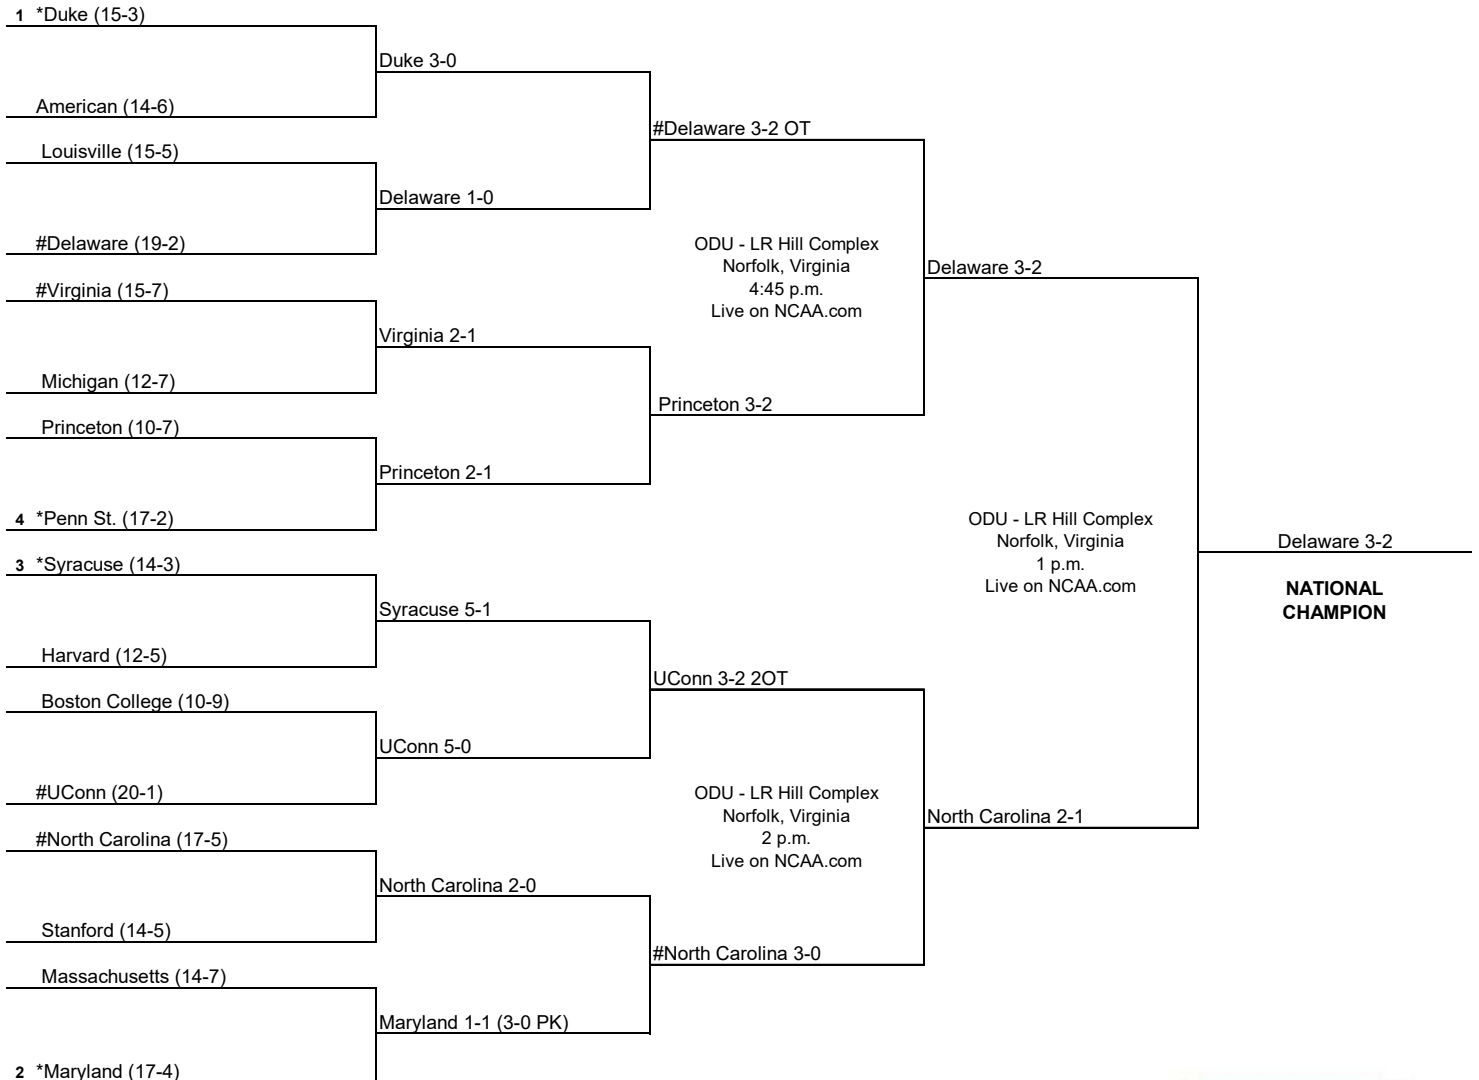

2016 NCAA Division I Field Hockey Championship

First Round
November 12

Second Round
November 13

Semifinals
November 18

Championship
November 20

* Host Institution for first- and second-round games
Home team is the seeded team in the seeded game
Home team in the non-seeded game