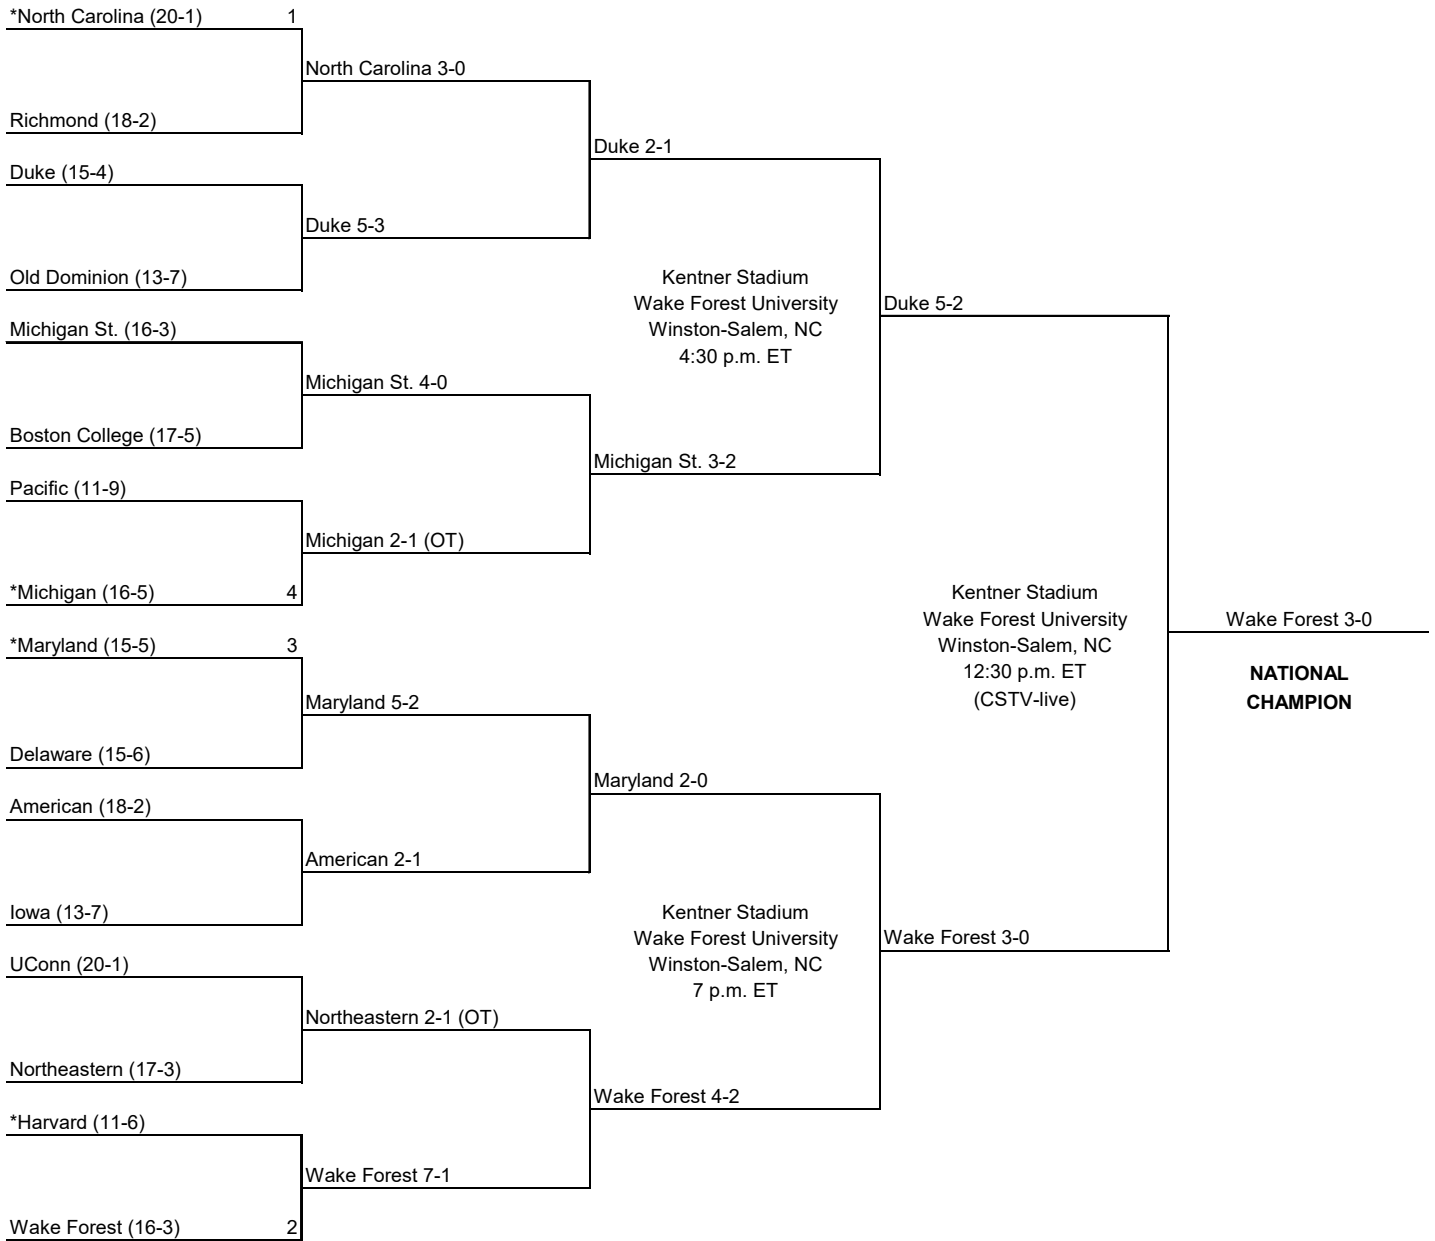

First Round
November 13

Second Round
November 14

Semifinals
November 19

Championship
November 21

*Denotes host institution
Home team is the seeded team in the seeded game.
In the non-seeded game the team on the top of the bracket is the home team.
NCAA/11/14/04/cer