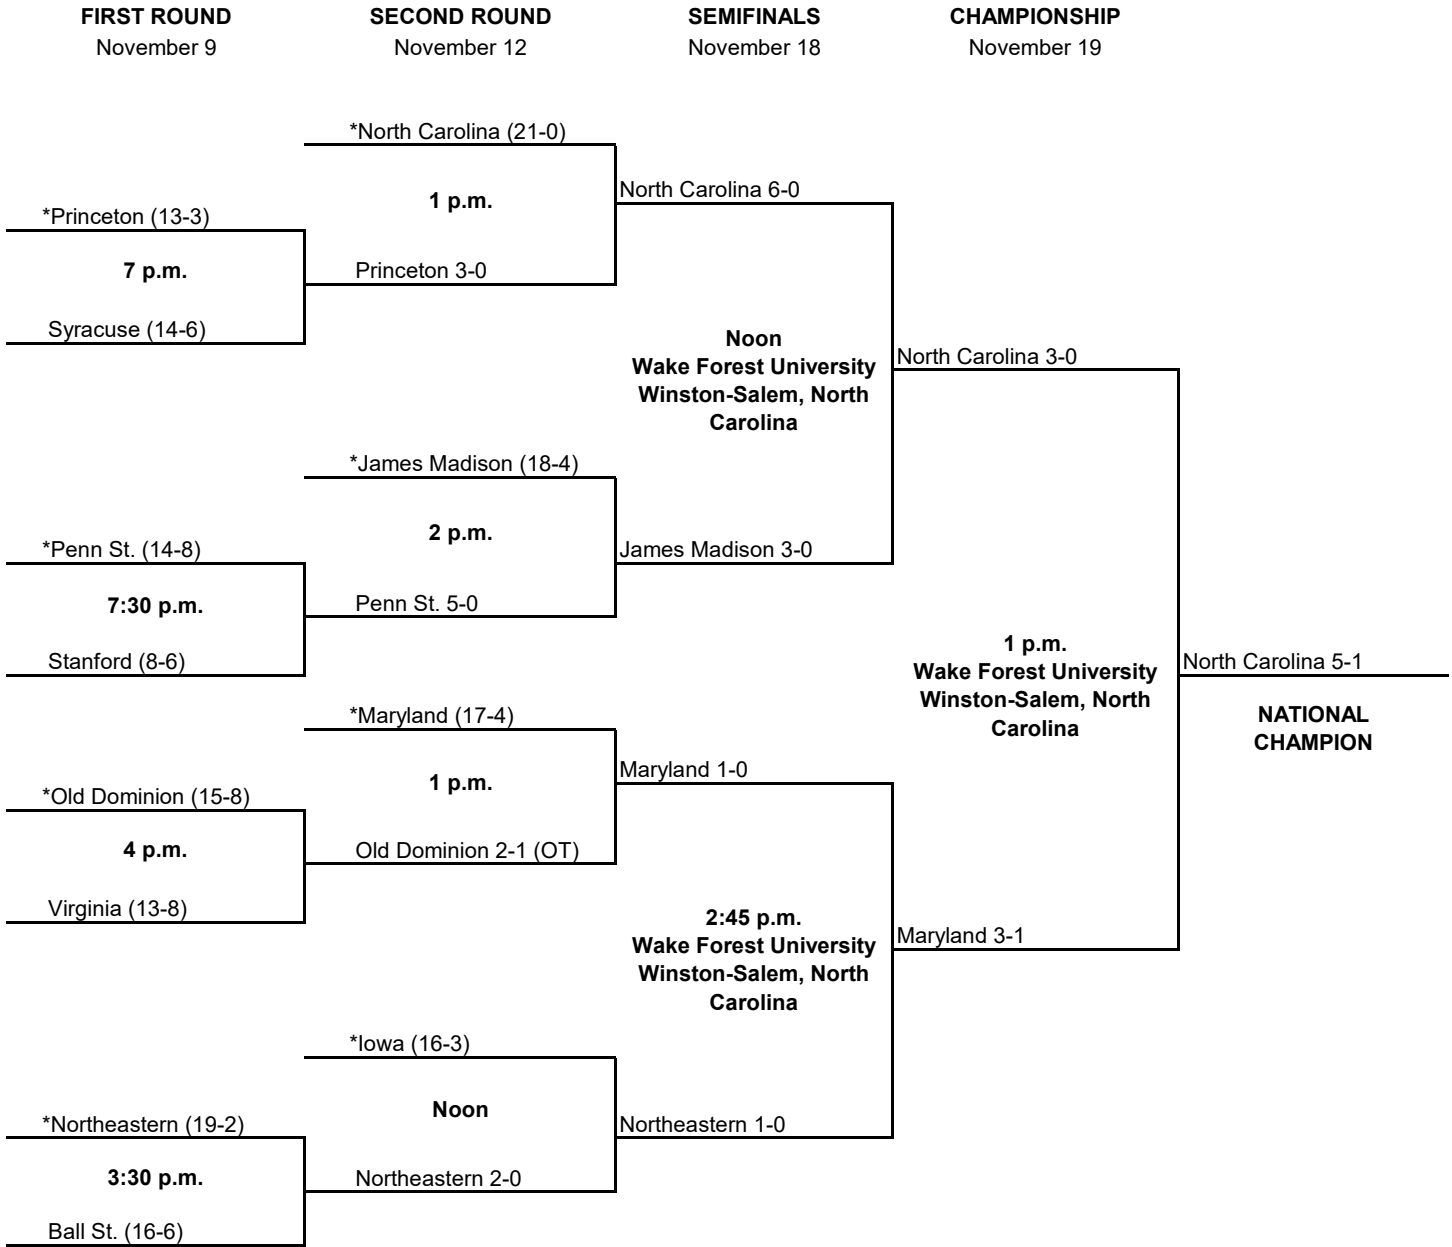

*Host Institution

1993 NCAA DIVISION I FIELD HOCKEY CHAMPIONSHIP

*Host Institution

1994 NCAA DIVISION I FIELD HOCKEY CHAMPIONSHIP

*Host Institution

1995 NCAA DIVISION I FIELD HOCKEY CHAMPIONSHIP

*Host Institution