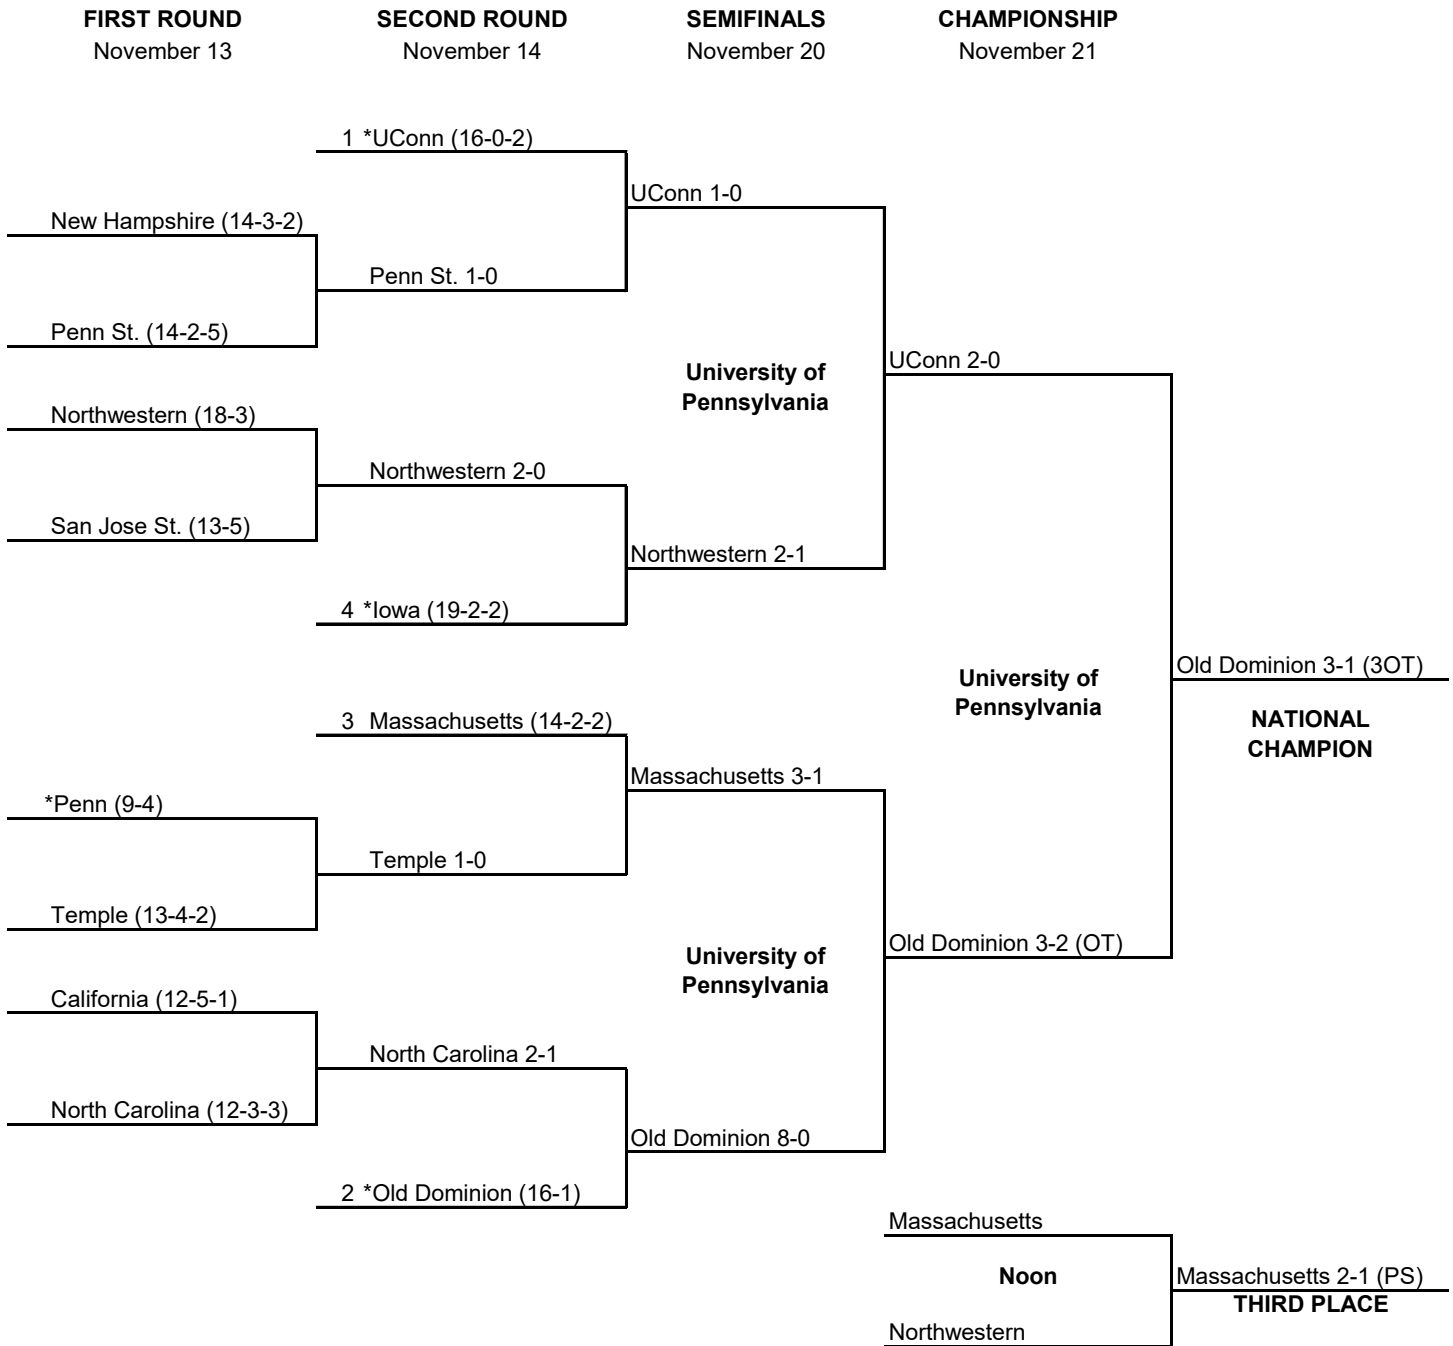

1983 NCAA DIVISION I FIELD HOCKEY CHAMPIONSHIP

* Host Institution