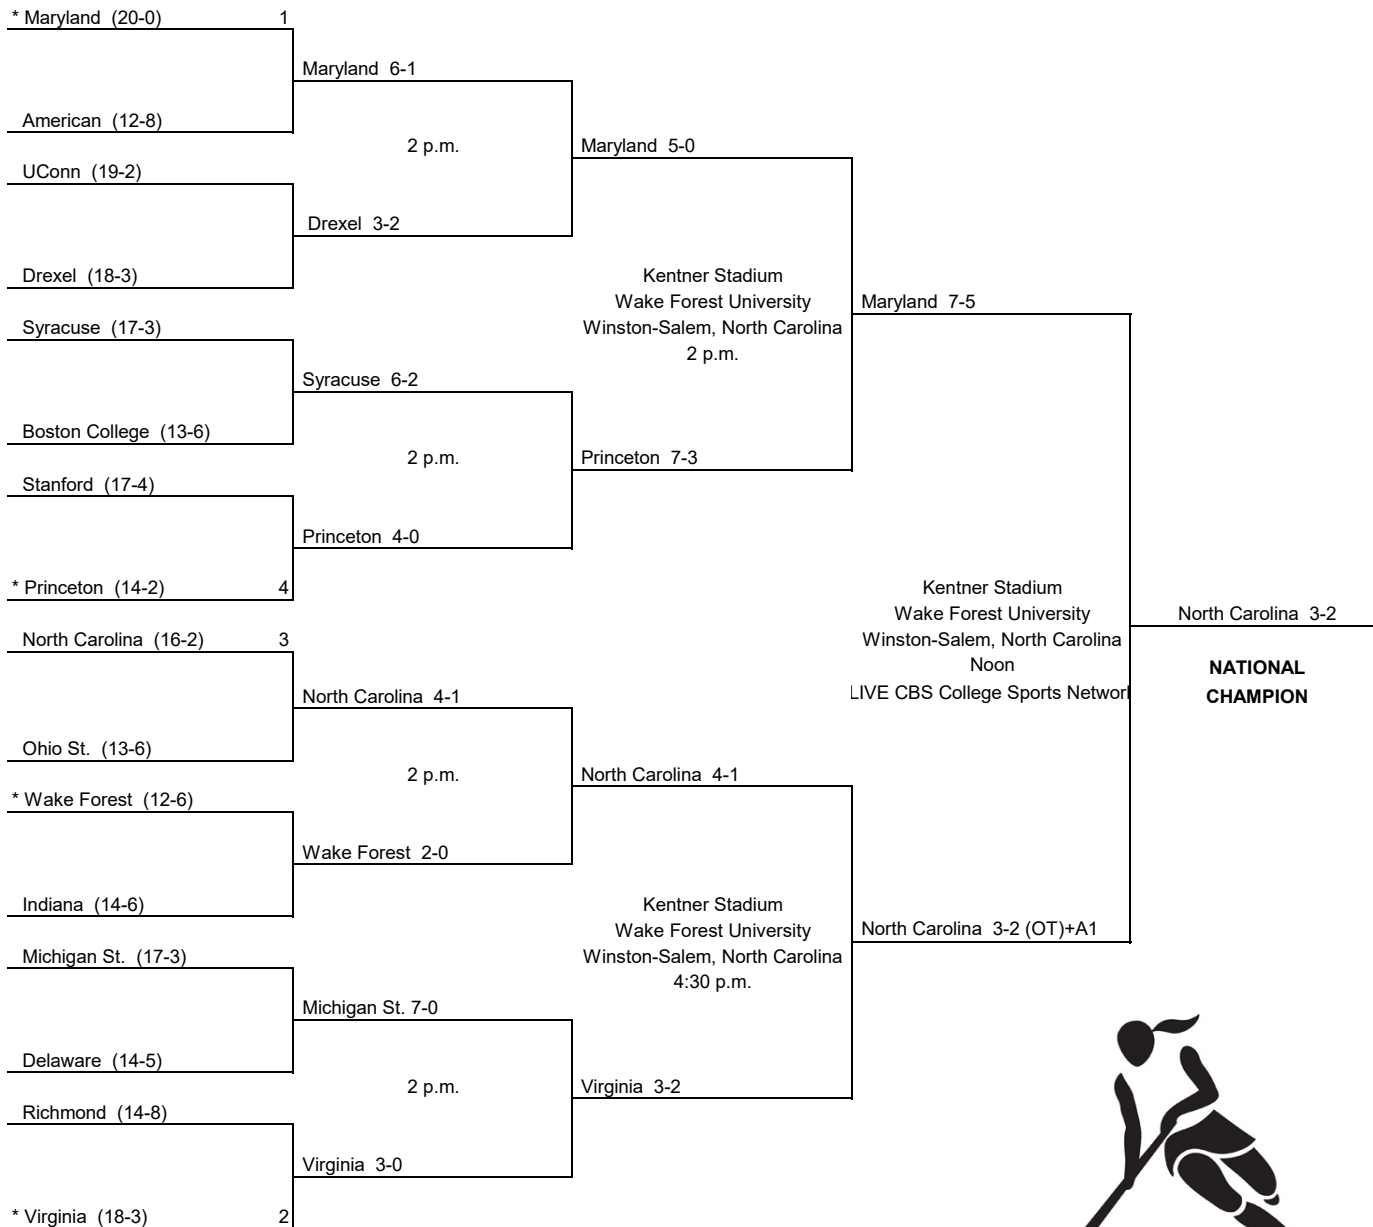

*Denotes host institution
Home team is the seeded team in the seeded game.
In the non-seeded game, the team on the top of the bracket is the home team.