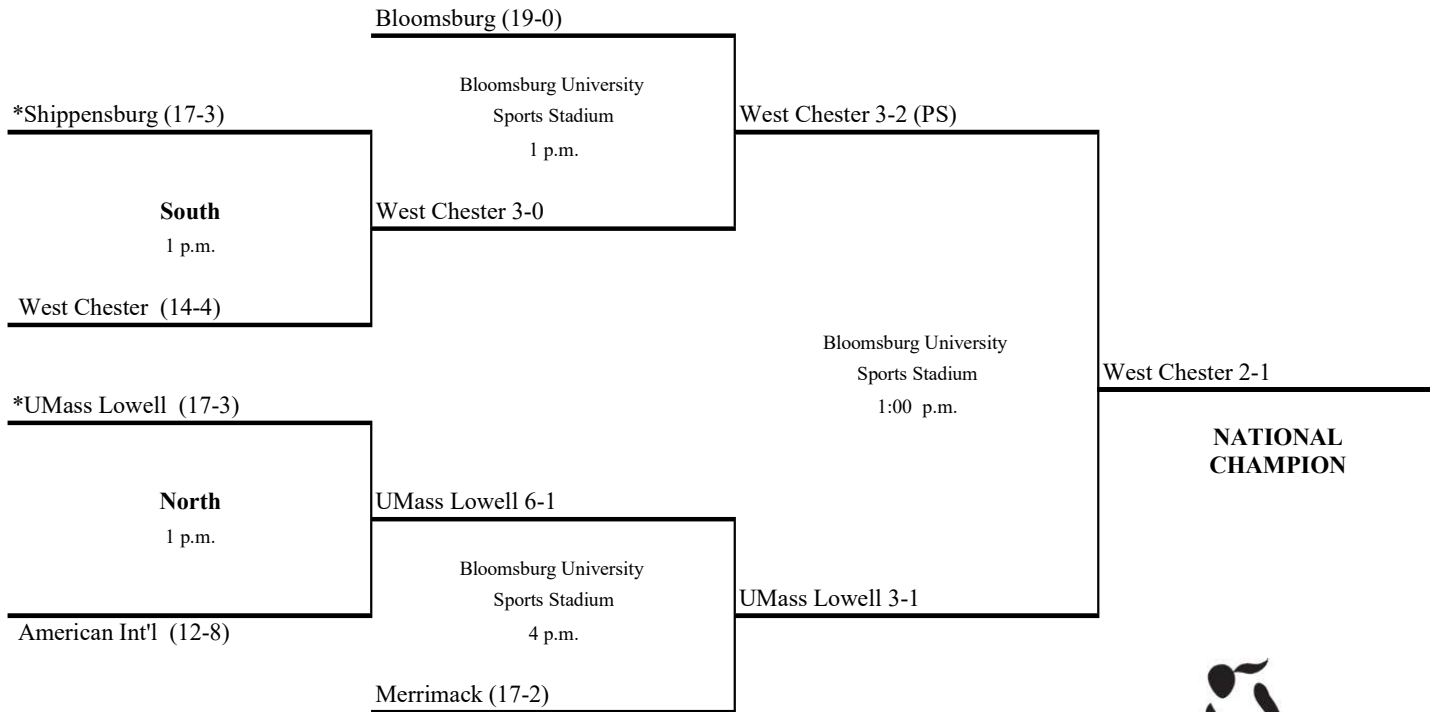

2011 Division II FIELD HOCKEY CHAMPIONSHIP

First Round
November 5

Semifinals
November 11

Final
November 13

* Host institution for first-round competition
All times Eastern Standard