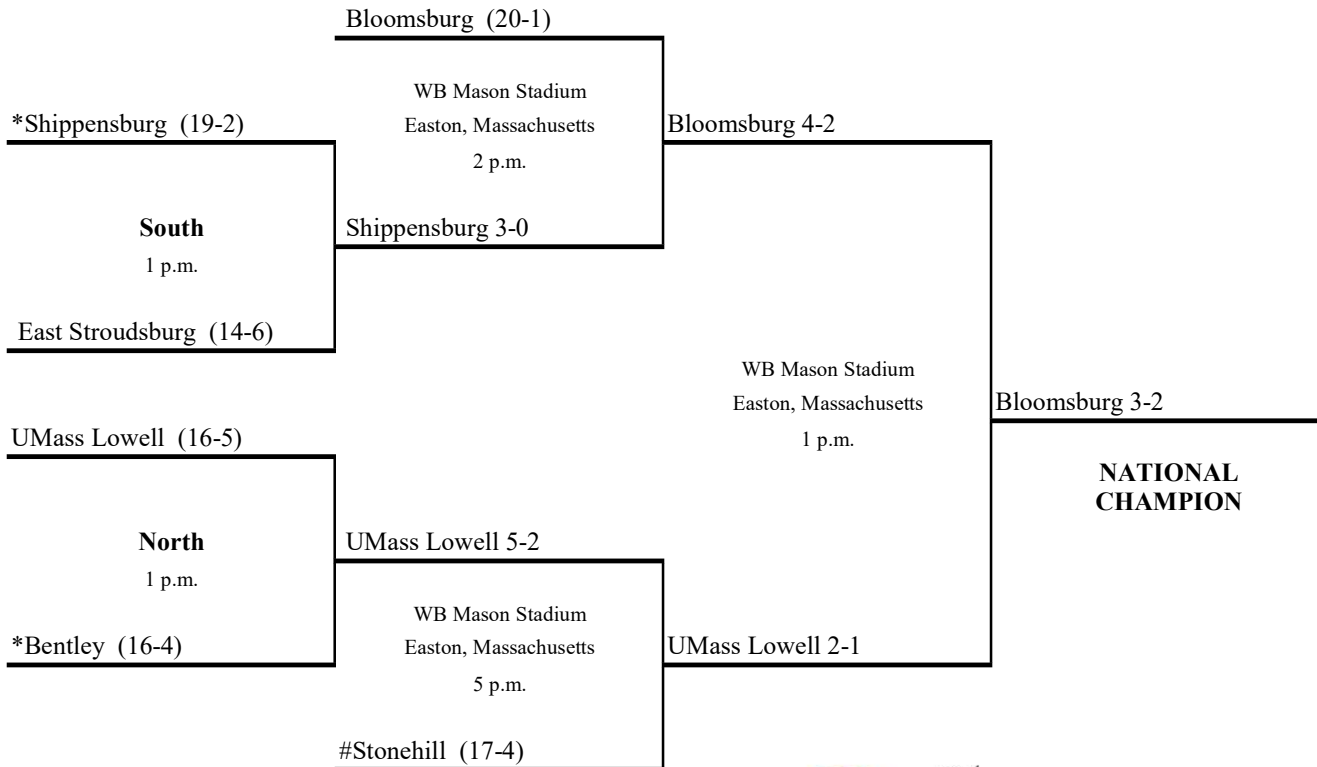

2009 Division II FIELD HOCKEY CHAMPIONSHIP

First Round
November 7

Semifinals
November 13

Final
November 15

* Host institution for first-round competition
# Host institution for semifinals and final
All times Eastern Standard