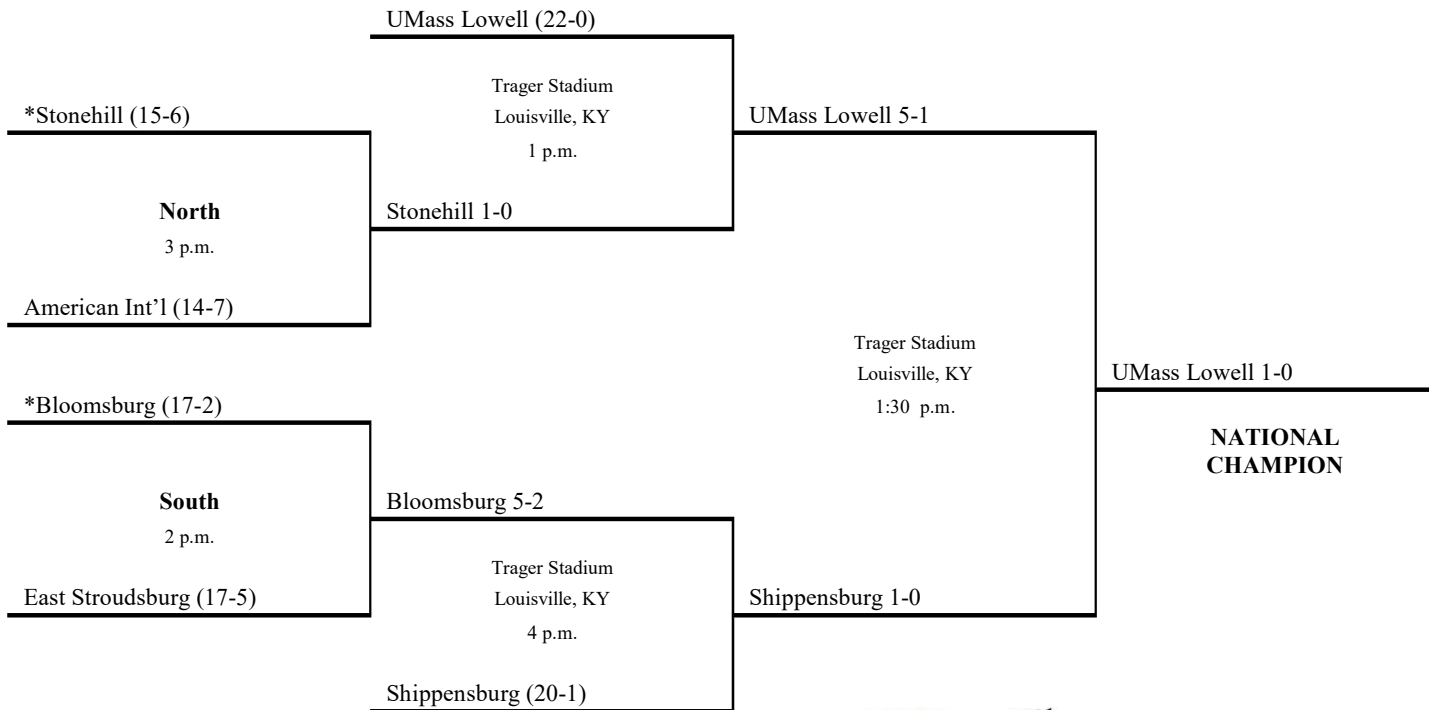

2010 Division II FIELD HOCKEY CHAMPIONSHIP

First Round
November 23

Semifinals
December 2

Final
December 4

* Host institution for first-round competition
All times Eastern Standard