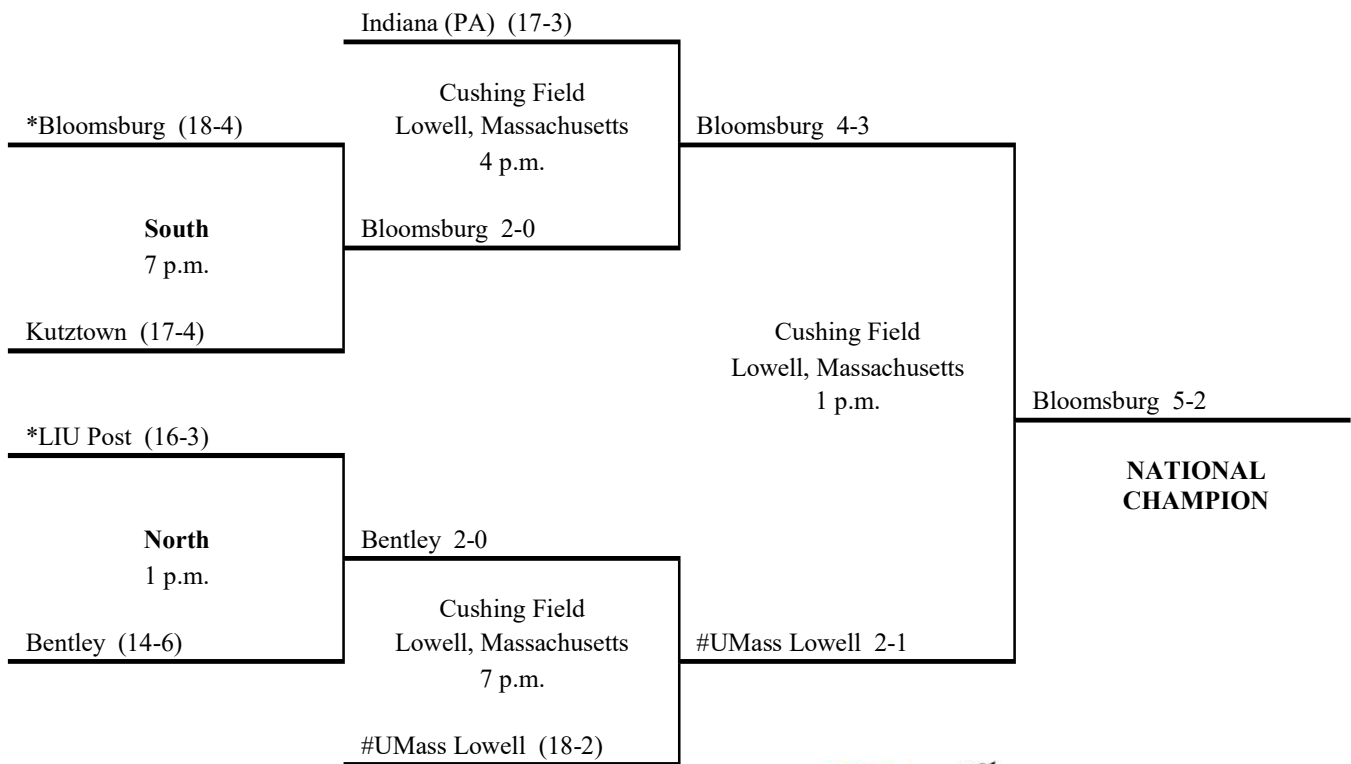

2007 Division II Field Hockey FIELD HOCKEY CHAMPIONSHIP

First Round
November 3

Semifinals
November 9

Final
November 11

* Host institution for first-round competition

Host institution for semifinals and final

All times Eastern Standard