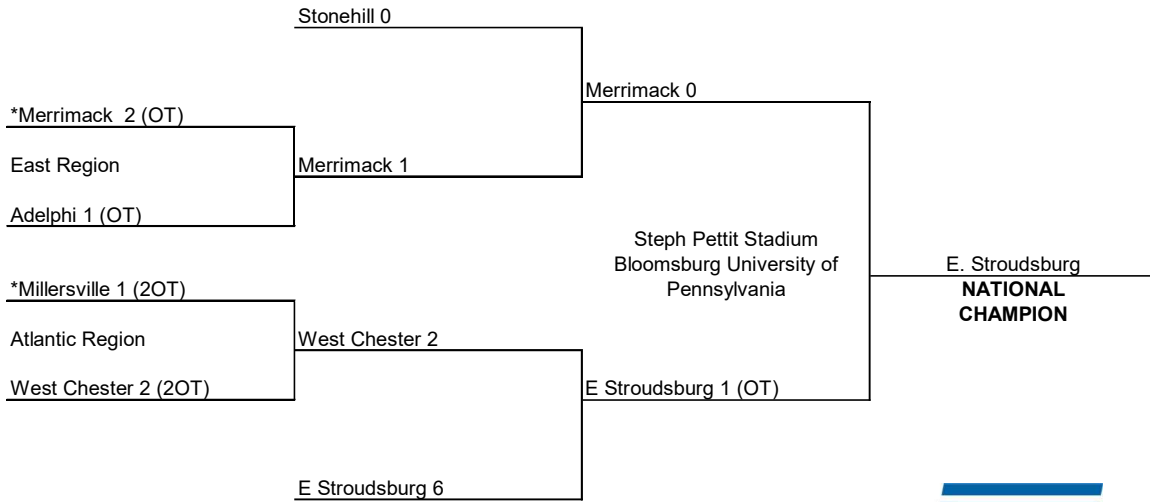

2015 NCAA Division II Field Hockey Championship

First Round
November 14

Semifinals
November 20

Championship
November 22

East Region: 6 p.m.
Atlantic Region: Noon
Semifinals: Noon and 3 p.m.
Championship: 1:30 p.m.