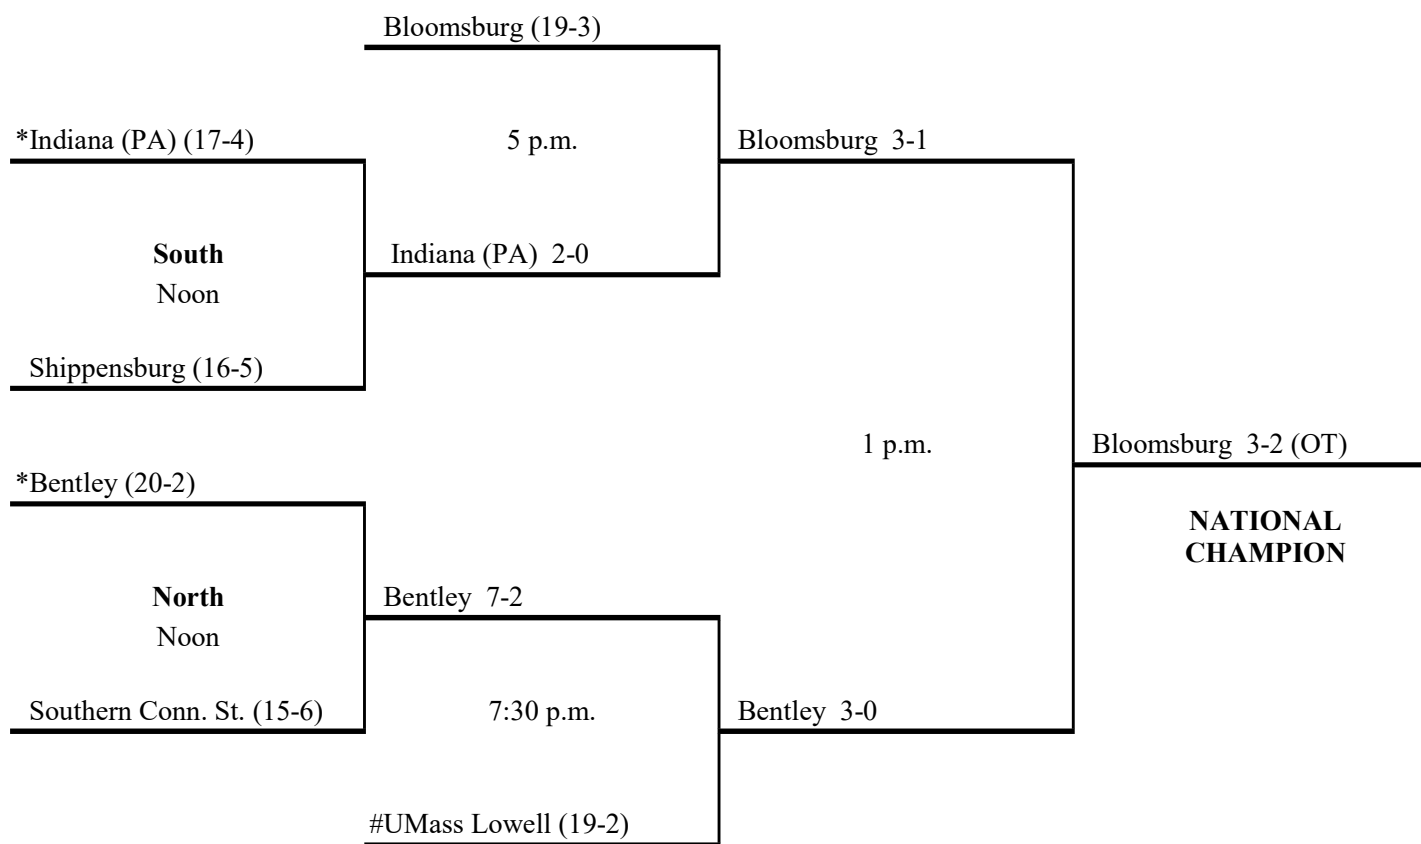

2004 Division II Field Hockey FIELD HOCKEY CHAMPIONSHIP

First Round
November 6

Semifinals
November 12

Final
November 14