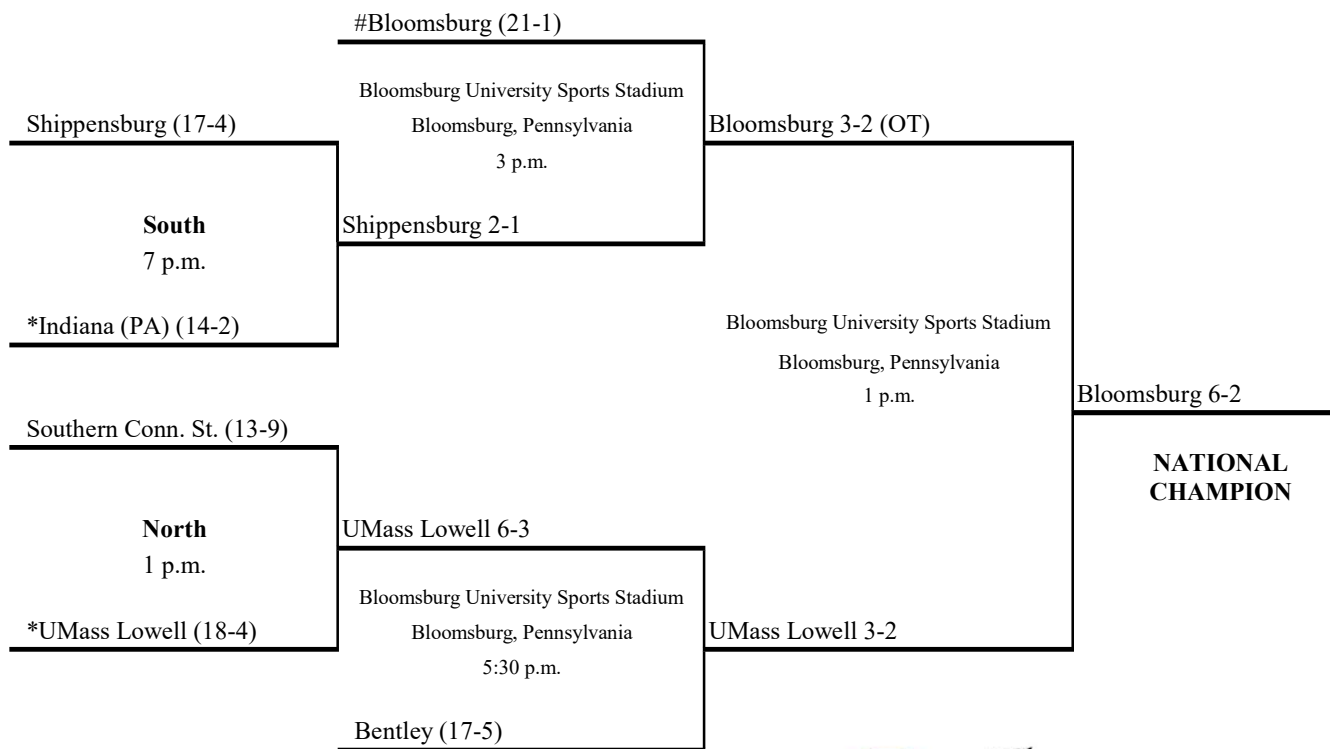

2008 Division II Field Hockey FIELD HOCKEY

First Round
November 8

Semifinals
November 14

Final
November 16

* Host institution for first-round competition
# Host institution for semifinals and final
All times Eastern Standard