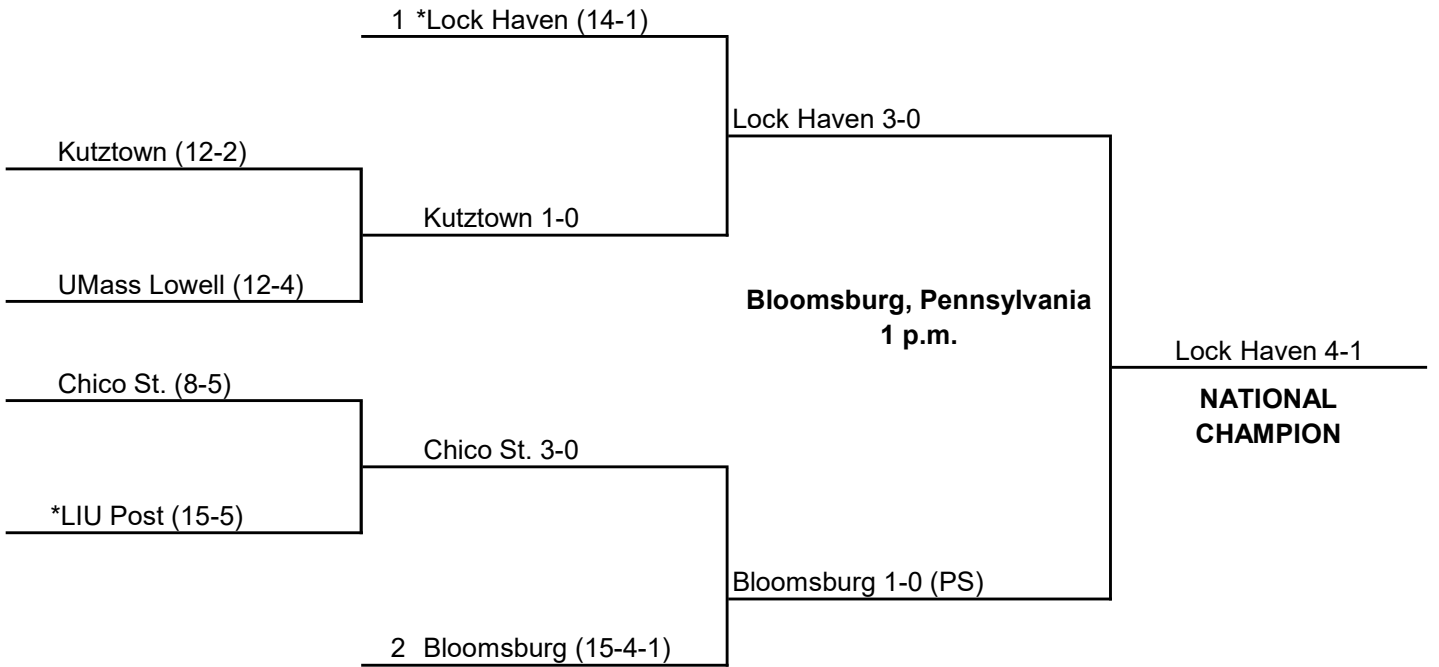

1982 NCAA DIVISION II FIELD HOCKEY CHAMPIONSHIP

FIRST ROUND
November 14

SECOND ROUND
November 13

CHAMPIONSHIP
November 20

* Host Institution