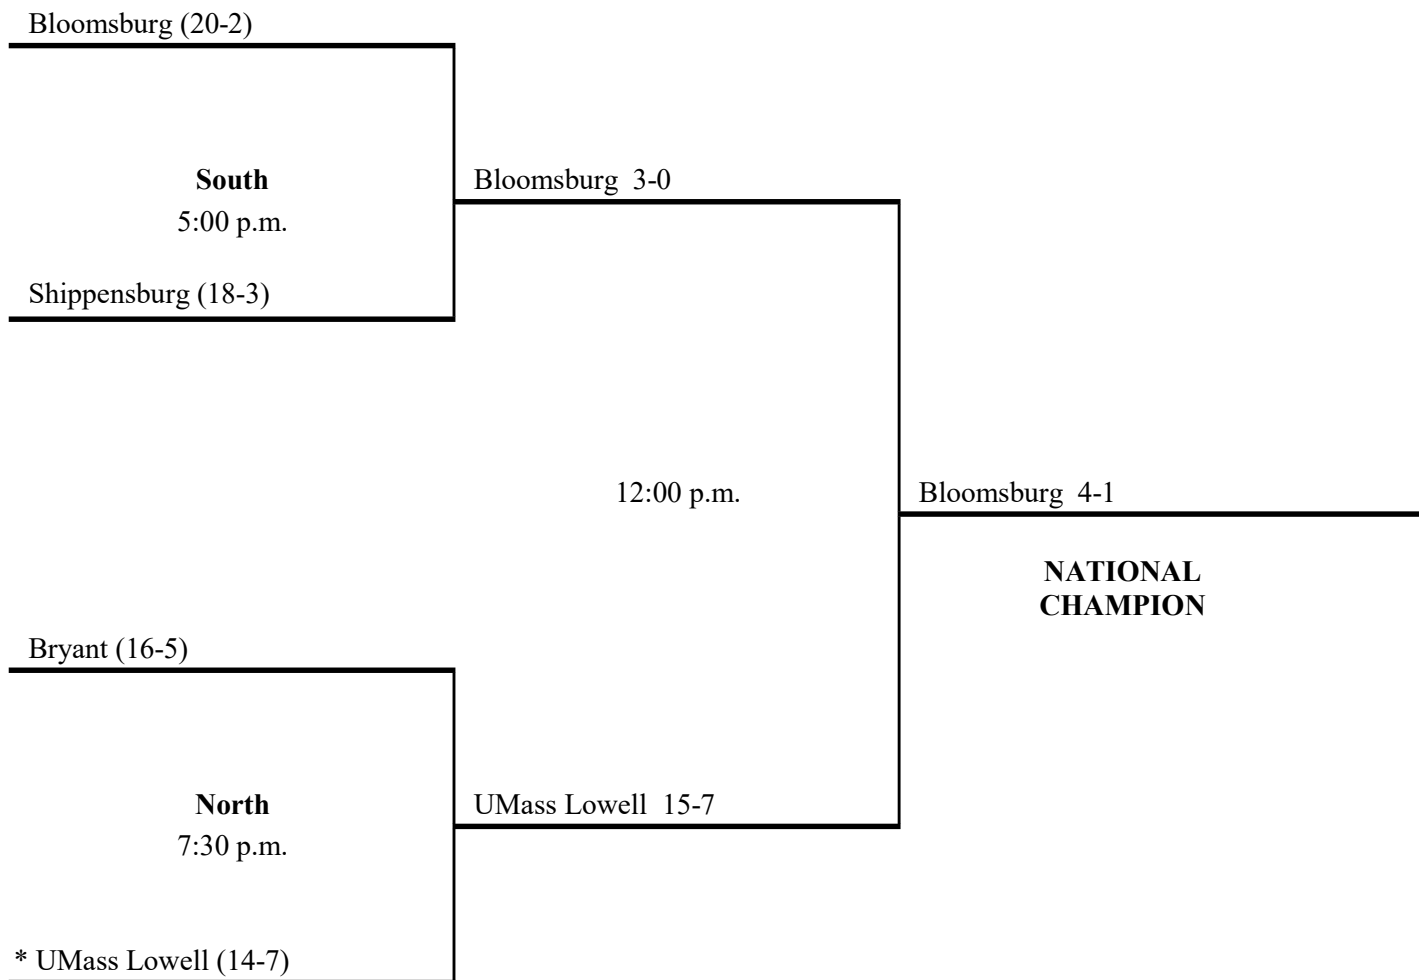

Bloomsburg 2-1

* Lock Haven (18-4)

* Host Institution

2003 NCAA Division II FIELD HOCKEY CHAMPIONSHIP

Semifinals
November 7

Final
November 9

* Host Institution

Note: Record reflects overall win-loss record.