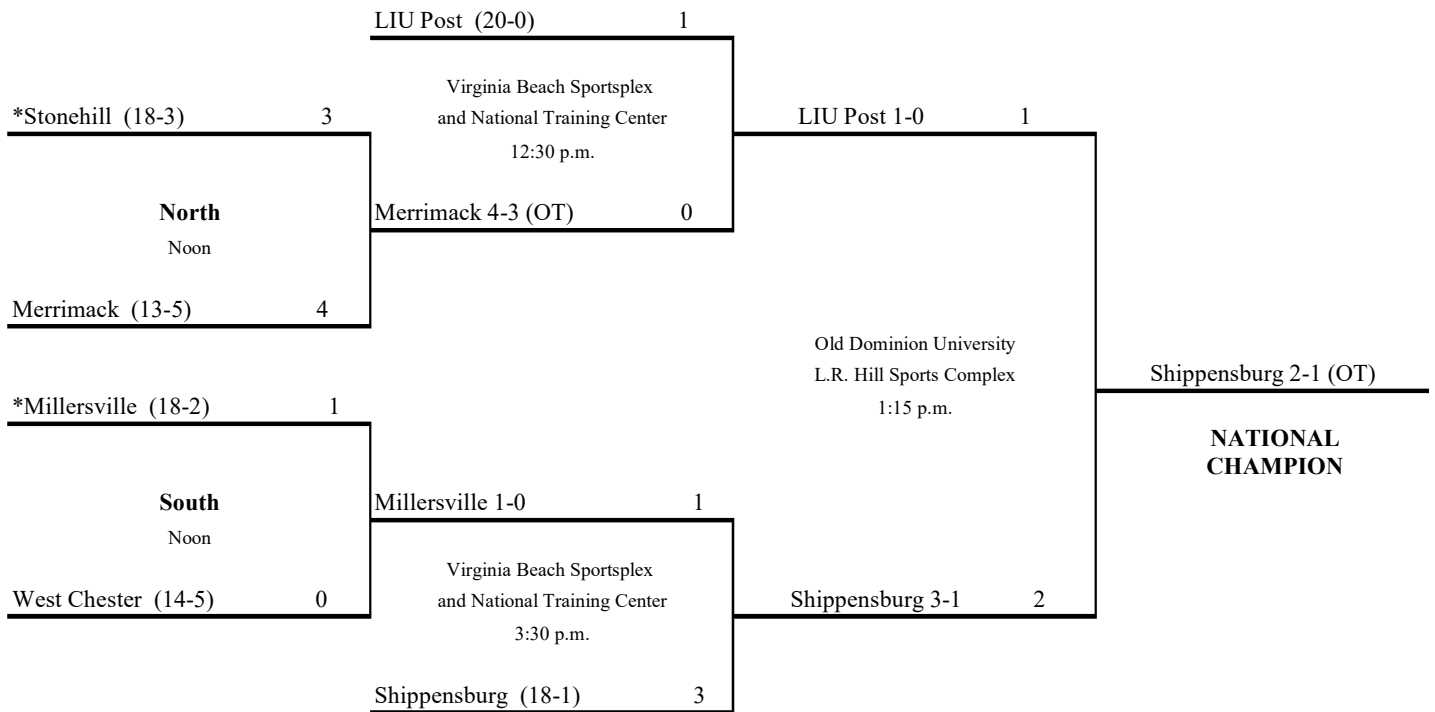

* Host institution for first-round competition
All times Eastern Standard