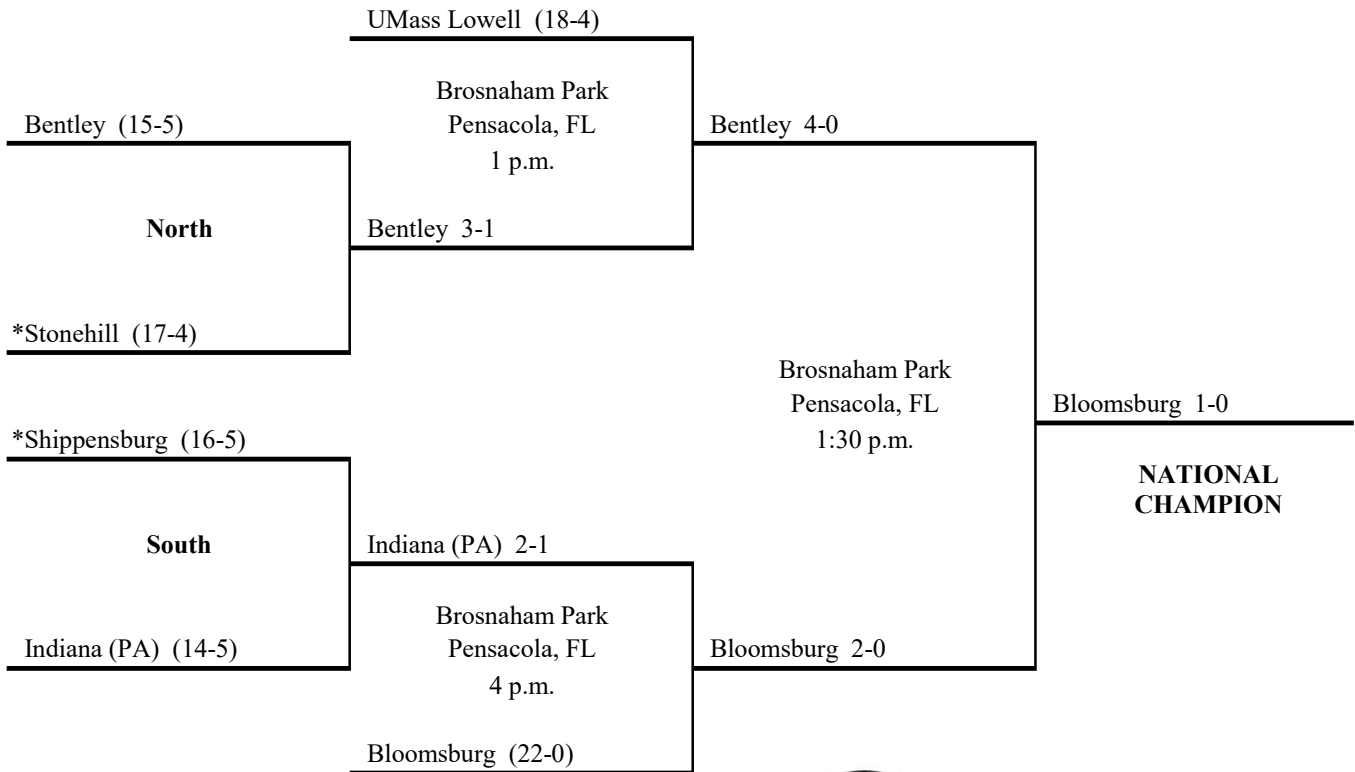

* Host institution for first-round competition.
Note: Record reflects overall win-loss record.
All times are local and are tentative.