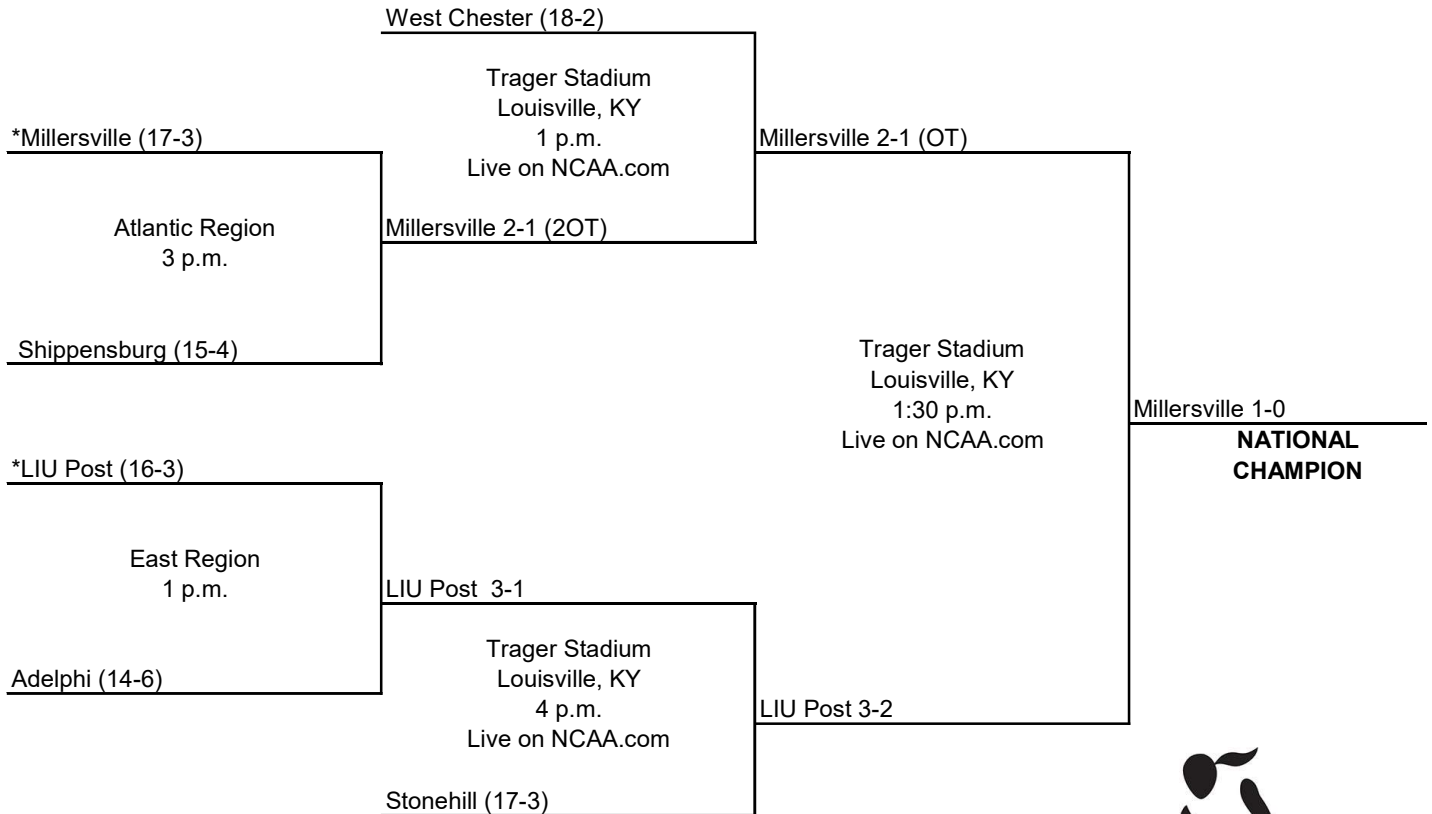

2014 NCAA Division II Field Hockey Championship

First Round
November 25

Semifinals
December 4

Championship
December 6

* Host Institution
All times are Eastern time.
Information subject to change.