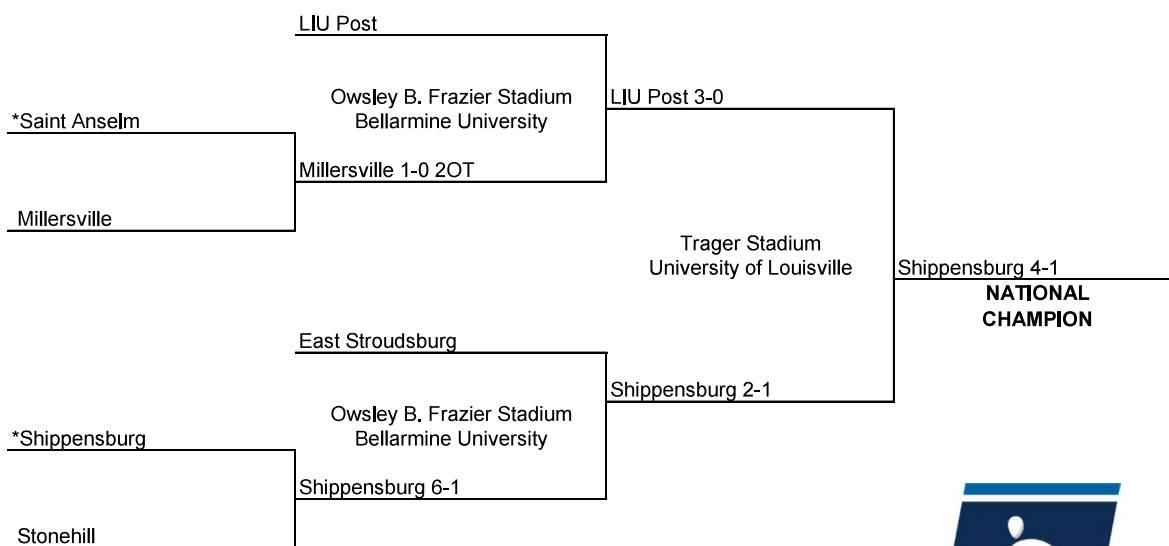

2017 NCAA Division II Field Hockey Championship

First Round
November 11

Semifinals
November 17

Championship
November 19

St. Anselm: 5 p.m.
Shippensburg: 1 p.m.
Semifinals: 2 -10 a.m. and 1-1 p.m.
Championship: 11 a.m.

* Host Designated Sites

© 2017 National Collegiate Athletic Association. No commercial use without the NCAA's written permission.
The NCAA opposes all forms of sports wagering.