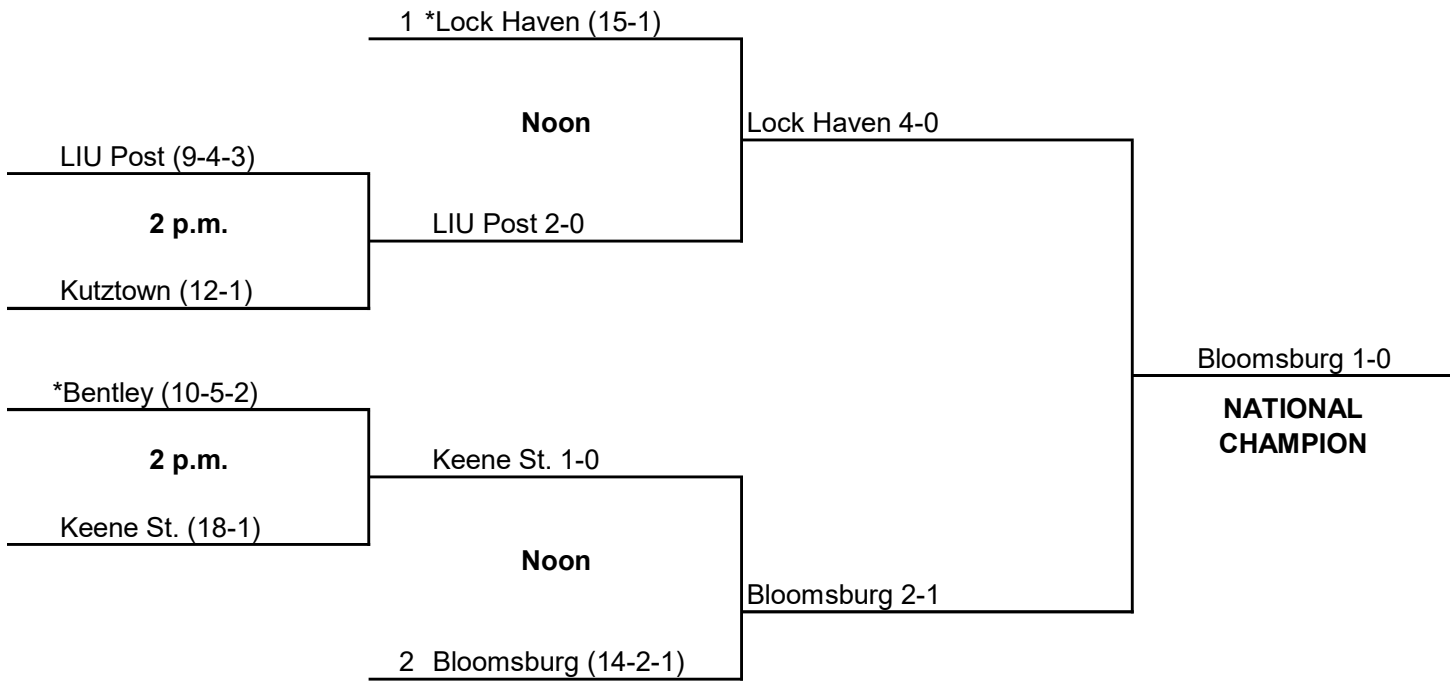

November 12

* Host Institution

1992 NCAA DIVISION II FIELD HOCKEY CHAMPIONSHIP

November 8

Lock Haven (14-5)

Bloomsburg (15-3-1)

Lock Haven 3-1

**NATIONAL
CHAMPION**