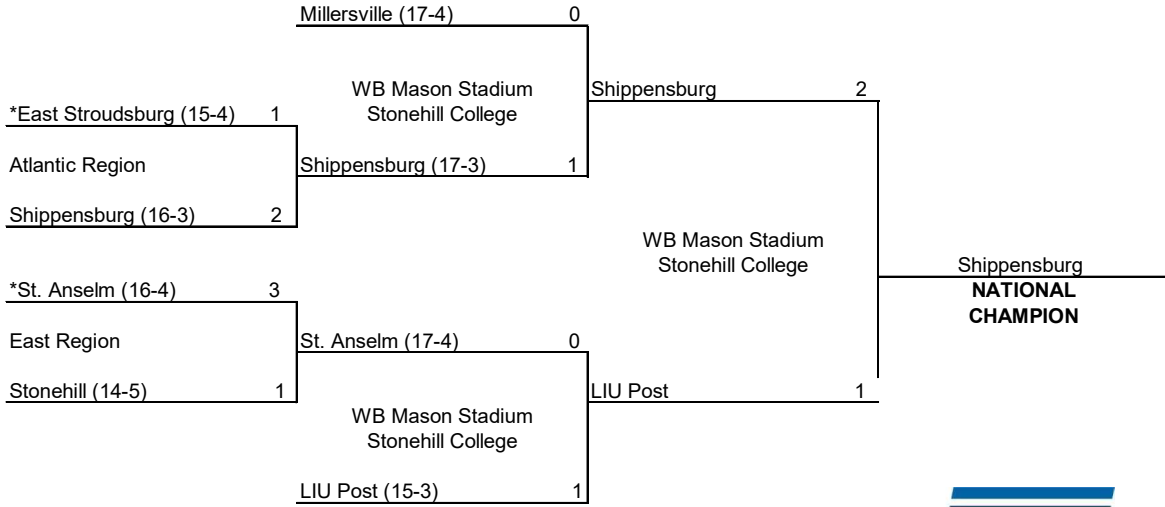

2016 NCAA Division II Field Hockey Championship

First Round
November 12

Semifinals
November 18

Championship
November 20

* Host Designated Sites.
Atlantic Region: 1 p.m.
East Region: 1 p.m.
Semifinals: 2 and 5 p.m.
Championship: 1 p.m.

© 2016 National Collegiate Athletic Association. No commercial use without the NCAA's written permission.
The NCAA opposes all forms of sports wagering.