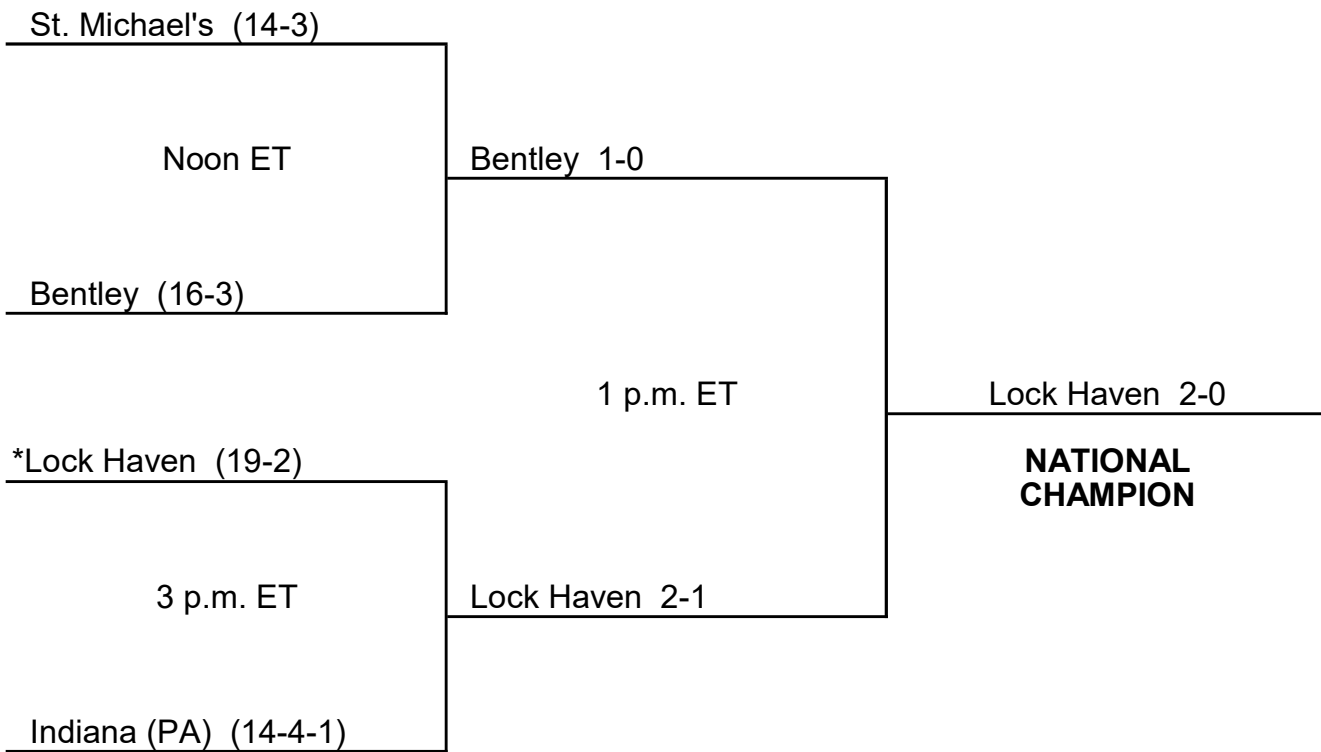

2000 Division II Field Hockey Championship

Semifinals
November 3

Championship
November 5