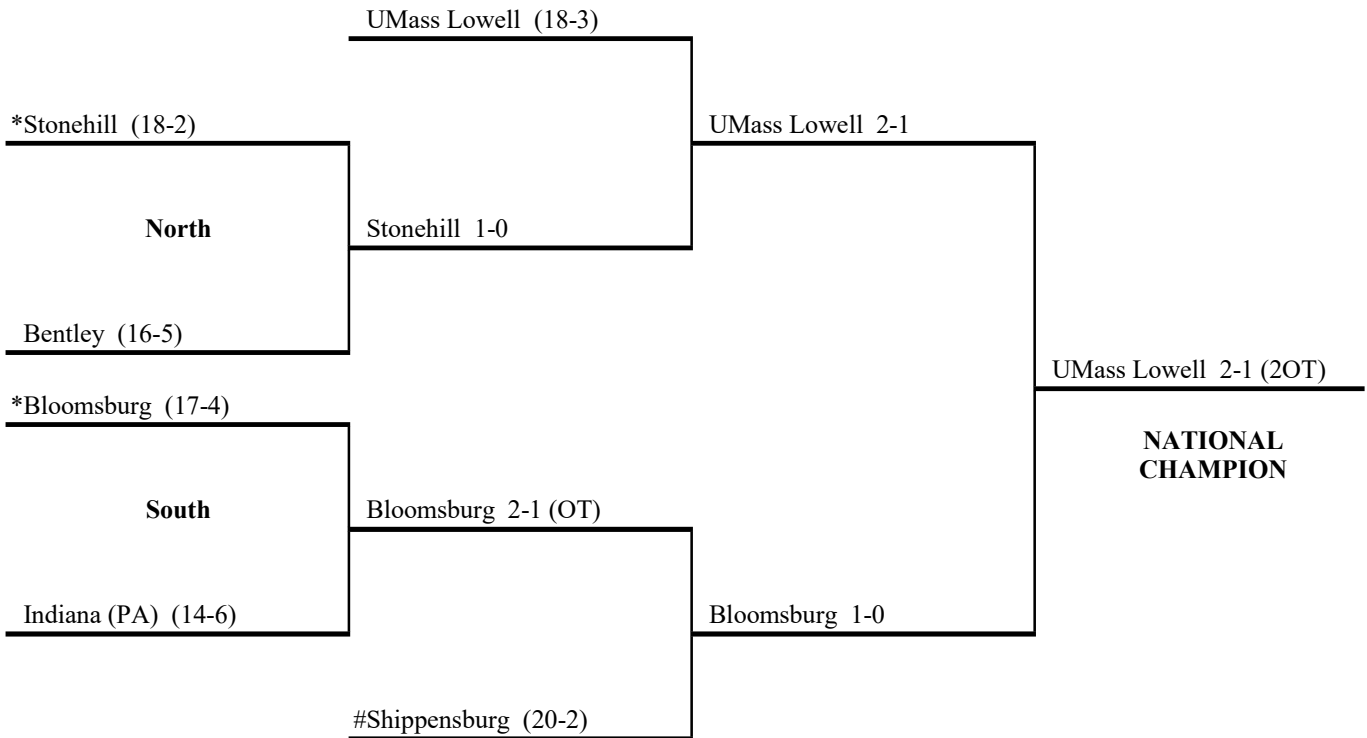

2005 Division II FIELD HOCKEY CHAMPIONSHIP

First Round
November 5

Semifinals
November 11

Final
November 13