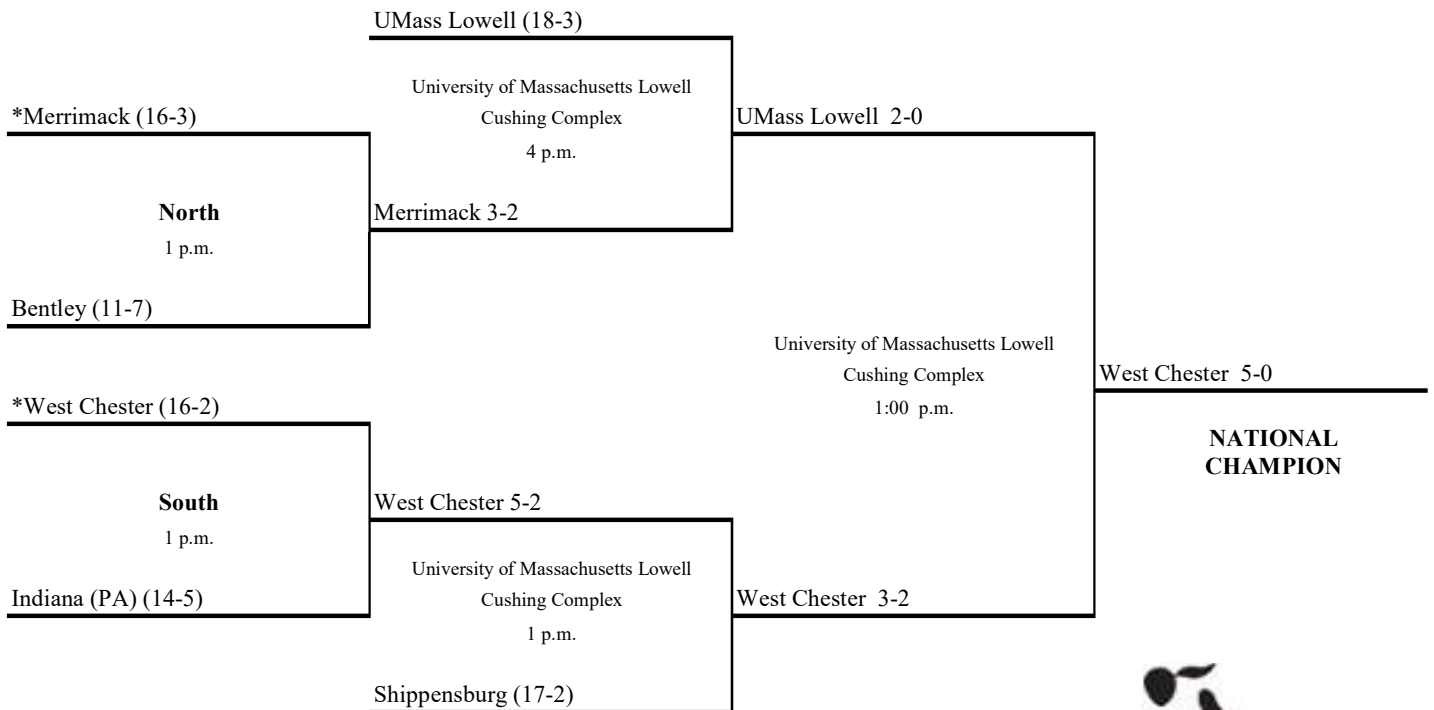

2012 Division II FIELD HOCKEY CHAMPIONSHIP

First Round
November 3

Semifinals
November 9

Final
November 11

* Host institution for first-round competition
All times Eastern Standard