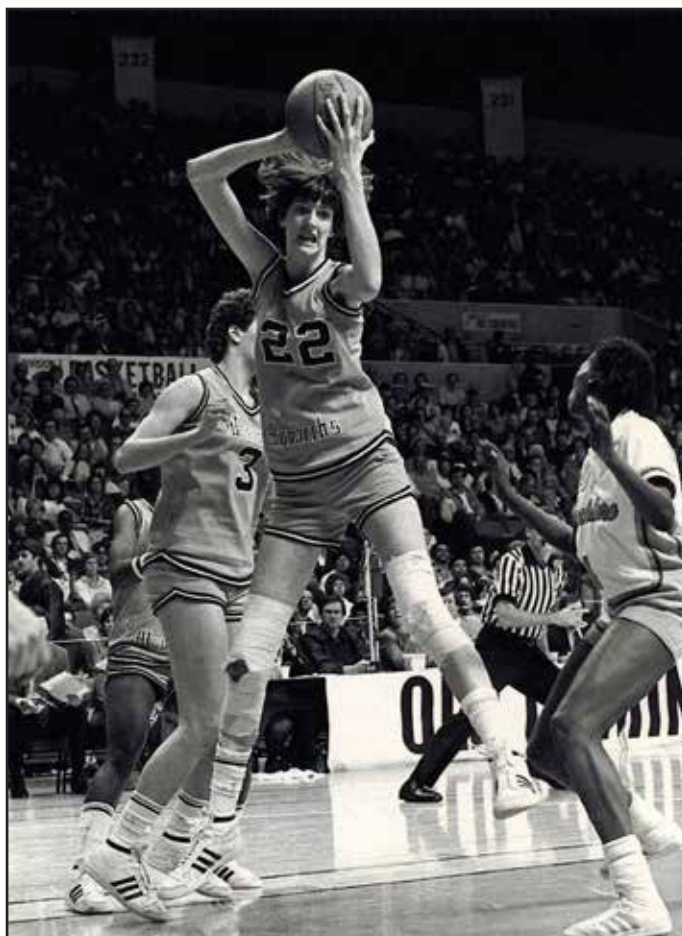

# PRE-NCAA STATISTICAL LEADERS AND AIAW RESULTS

Pre-NCAA Statistical Leaders.....	158
AIAW Results.....	160

*Anne Donovan excelled for Old Dominion, leading the Lady Monarchs to the AIAW national title in 1980 and two Women's Final Fours in 1982 and 1983.*