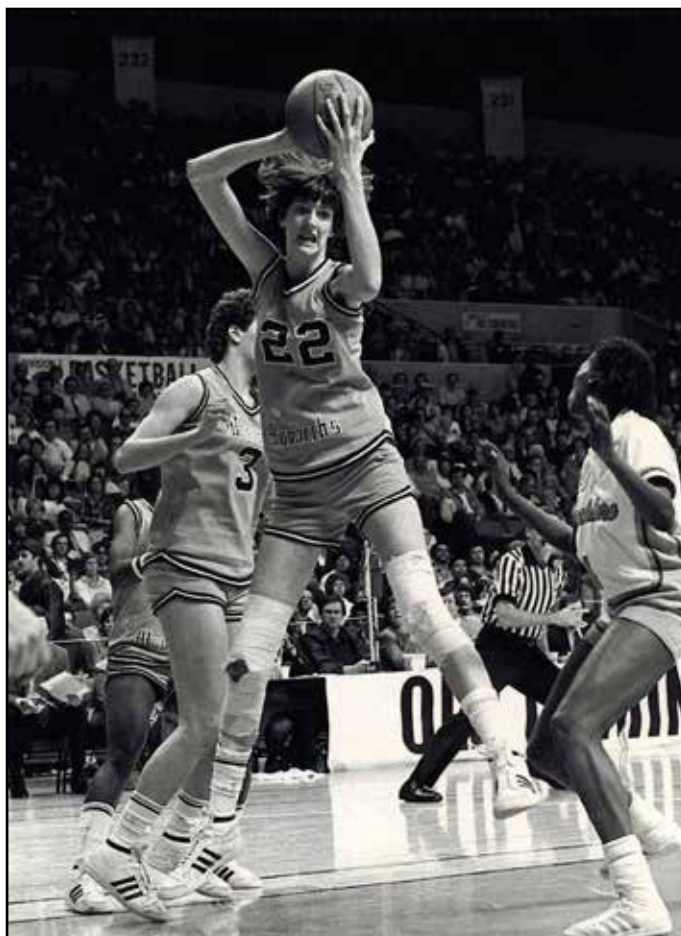

PRE-NCAA STATISTICAL LEADERS AND AIAW RESULTS

Pre-NCAA Statistical Leaders.....	170
AIAW Results.....	172

Anne Donovan excelled for Old Dominion, leading the Lady Monarchs to the AIAW national title in 1980 and two Women's Final Fours in 1982 and 1983.