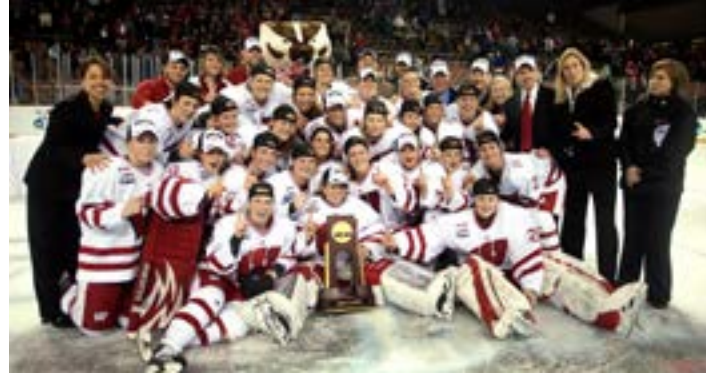

2011 CHAMPIONSHIP GAME, MARCH 20 AT ERIE, PA.

2011 Wisconsin — Front row (left to right): Anne Dronen, Alex Rigsby, Nikki Kaasa. Second row: Mallory Deluce, Becca Ruegsegger, Hilary Knight, Geena Prough, Meghan Duggan, Derya Kelter, Brianna Decker, Kelly Nash. Third row: Assistant Coach Tracey DeKeyser, Madison Packer, Brooke Ammerman, Alev Kelter, Carla Pentimone, Stefanie McKeough, Carolyne Prevost, Saige Pacholok, Laurel Miller, Head Coach Mark Johnson, Assistant Coach Jackie Friesen, Team Physician Dr. Alison Brooks. Fourth row: Student Athletic Trainer John Badagliacco, Team Manager Nichole Whetter, Kelly Jaminski, Lauren Unser, Breann Frykas, Brittany Haverstock, Brittany Ammerman, Assistant Coach Mark Greenhalgh, Athletic Trainer Denny Helwig, Athletics Communications Assistant Mandy Hansen. Back row: Director of Hockey Operations Paul Hickman, Natalie Berg, Senior Associate Athletics Director Sean Frazier, Strength and Conditioning Coach Jim Snider.

WISCONSIN 4, BOSTON U. 1

Boston U.	0	1	0	—	1
Wisconsin	0	2	2	—	4

First Period: No scoring. **Penalties:** W — Kelly Nash (slashing), 4:48; B — Taylor Holze (hooking), 8:59; B — Lauren Cherewyk (elbowing), 17:33.

Second Period: W — Carolyne Prevost (Alev Kelter, Stefanie McKeough), 2:25; W — Brooke Ammerman (Brianna Decker, Meghan Duggan), 15:36 (pp); B — Marie-Philip Poulin, 16:00. **Penalties:** B — Tara Watchorn (body checking), 14:53.

Third Period: W — Mallory Deluce (Hilary Knight), 16:37; W — Prevost (empty net), 19:42. **Penalties:** None.

Shots on goal: Boston U. 4-4-8 — 16; Wisconsin 10-18-8 — 36. **Saves:** Boston U. (Kerrin Sperry) 32; Wisconsin (Alex Rigsby) 15. **Total Penalties:** Boston U. 3 for 6 minutes; Wisconsin 1 for 2 minutes. **Power Plays:** Boston U. 0 for 1; Wisconsin 1 for 3. **Officials:** Referees — Julie Piacentini, Dan Lick; Assistant Referees — Tim Kerrigan, Chris Leavitt. **Attendance:** 3,965.