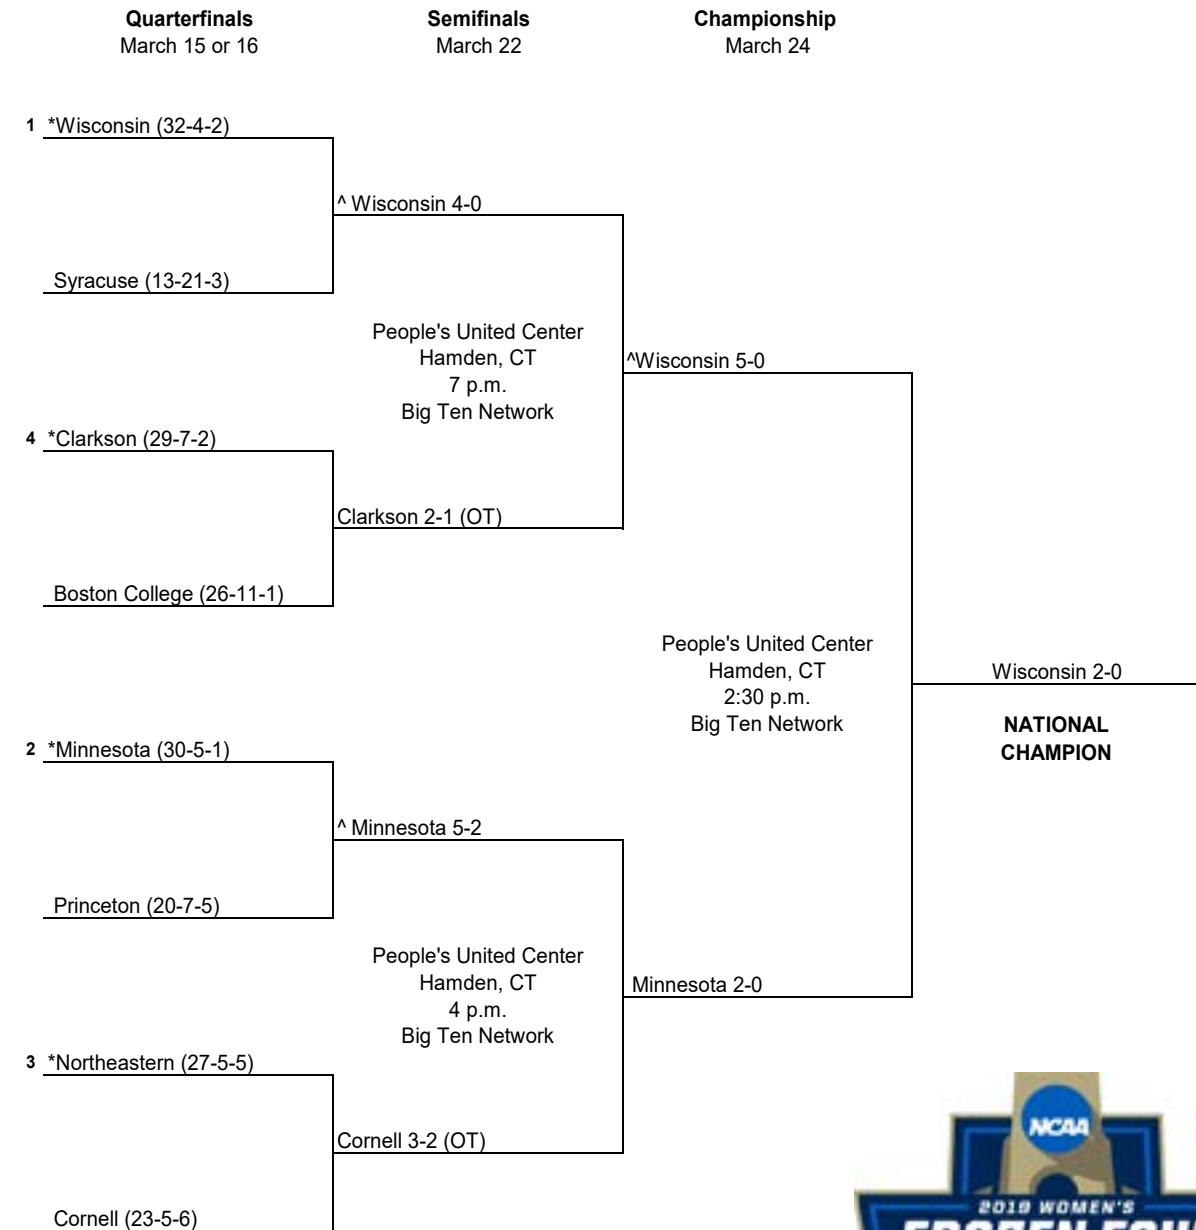

2019 National Collegiate Women's Ice Hockey Championship

* Host Institution
^ Home Team
All times are Eastern time.
Information subject to change.

© 2019 National Collegiate Athletic Association. No commercial use without the NCAA's written permission. The NCAA opposes all forms of sports wagering.