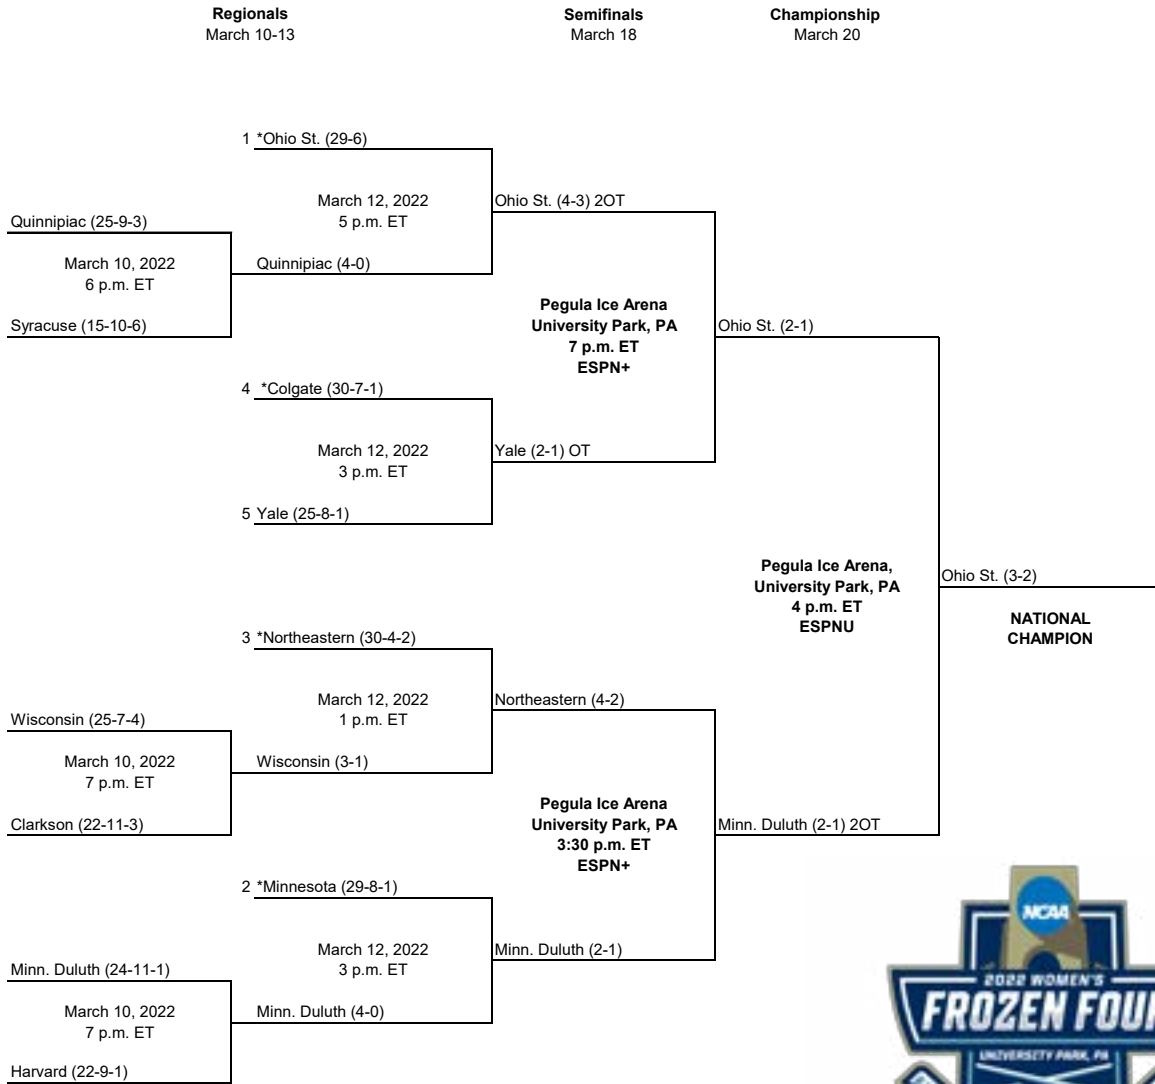

2022 National Collegiate Women's Ice Hockey Championship

Boston Seeds

1. Northeastern
2. Wisconsin
3. Clarkson

Columbus Seeds

1. Ohio St.
2. Quinnipiac
3. Syracuse

Hamilton Seeds

1. Colgate
2. Yale

Minneapolis Seeds

1. Minnesota
2. Minn. Duluth
3. Harvard

All times are Eastern time.
Information subject to change.
*Host site.

© 2022 National Collegiate Athletic Association. No commercial use without the NCAA's written permission.

Don't Bet On It.