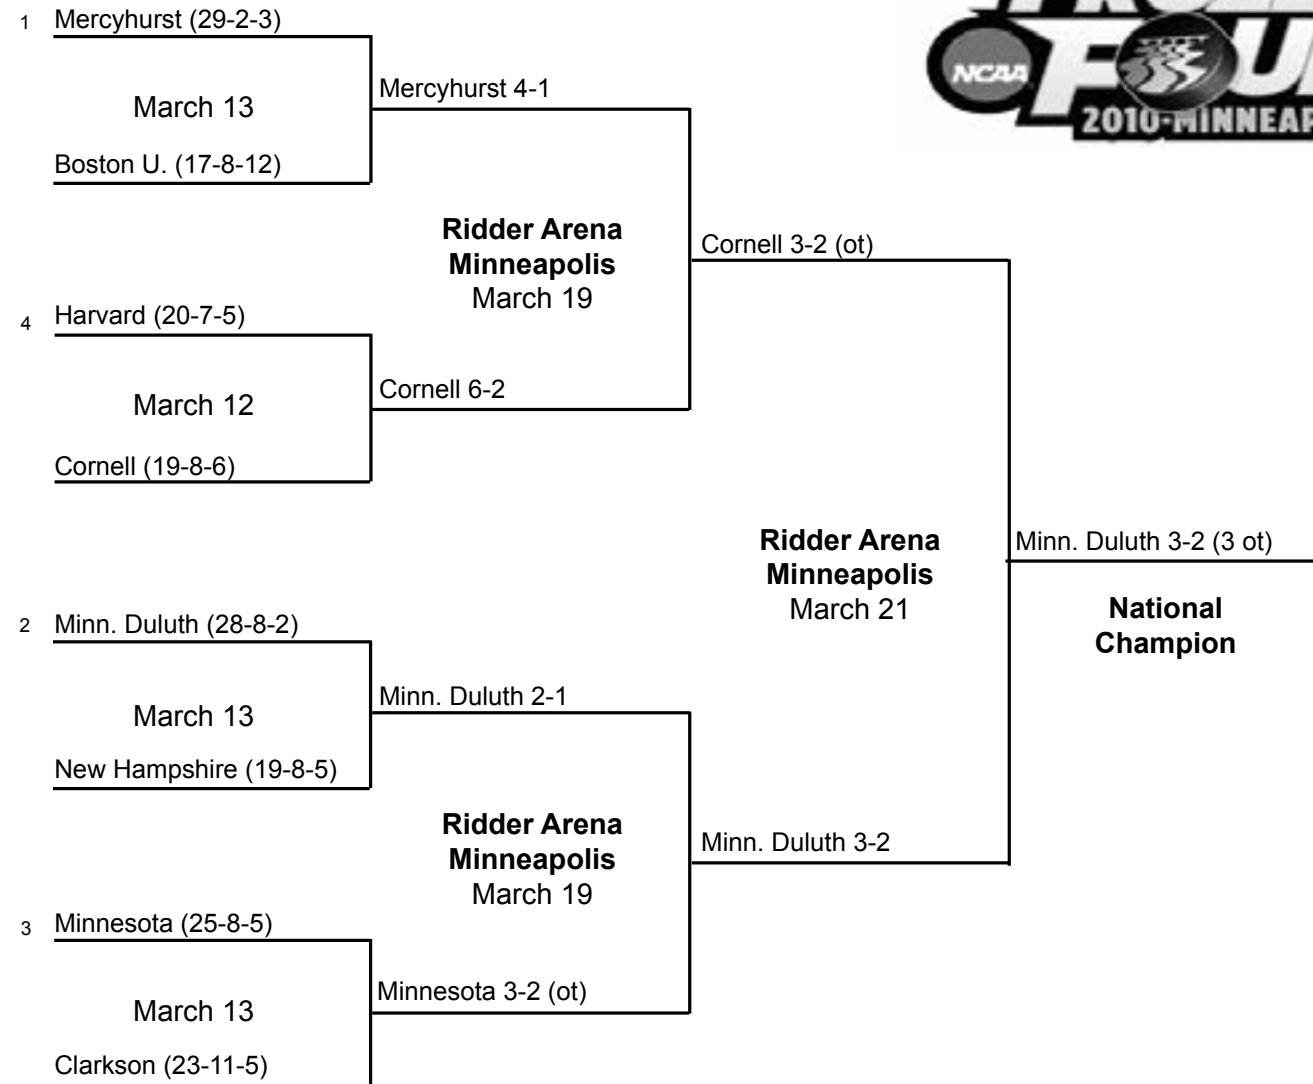

2010 National Collegiate Women's Ice Hockey Championship

Quarterfinals

Semifinals

Championship