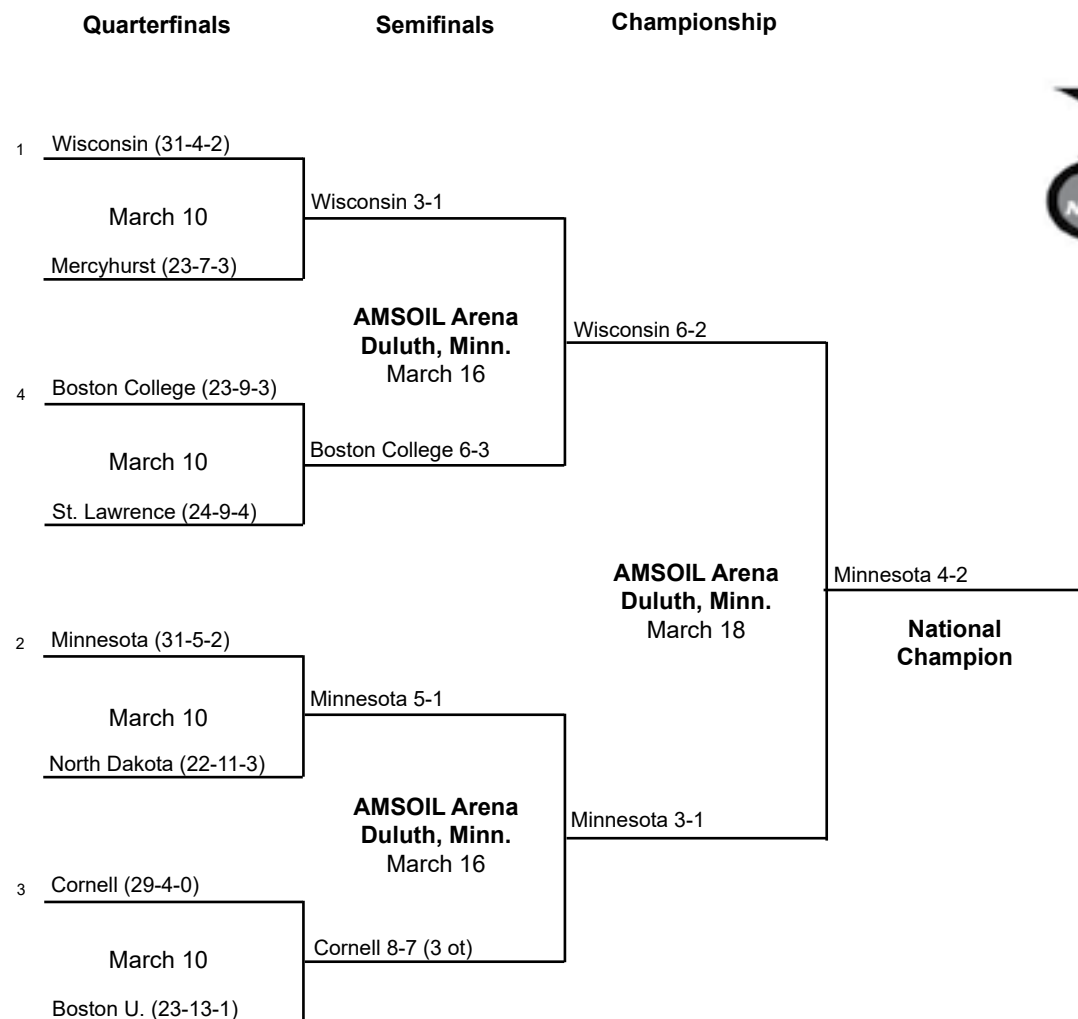

2012 National Collegiate Women's Ice Hockey Championship