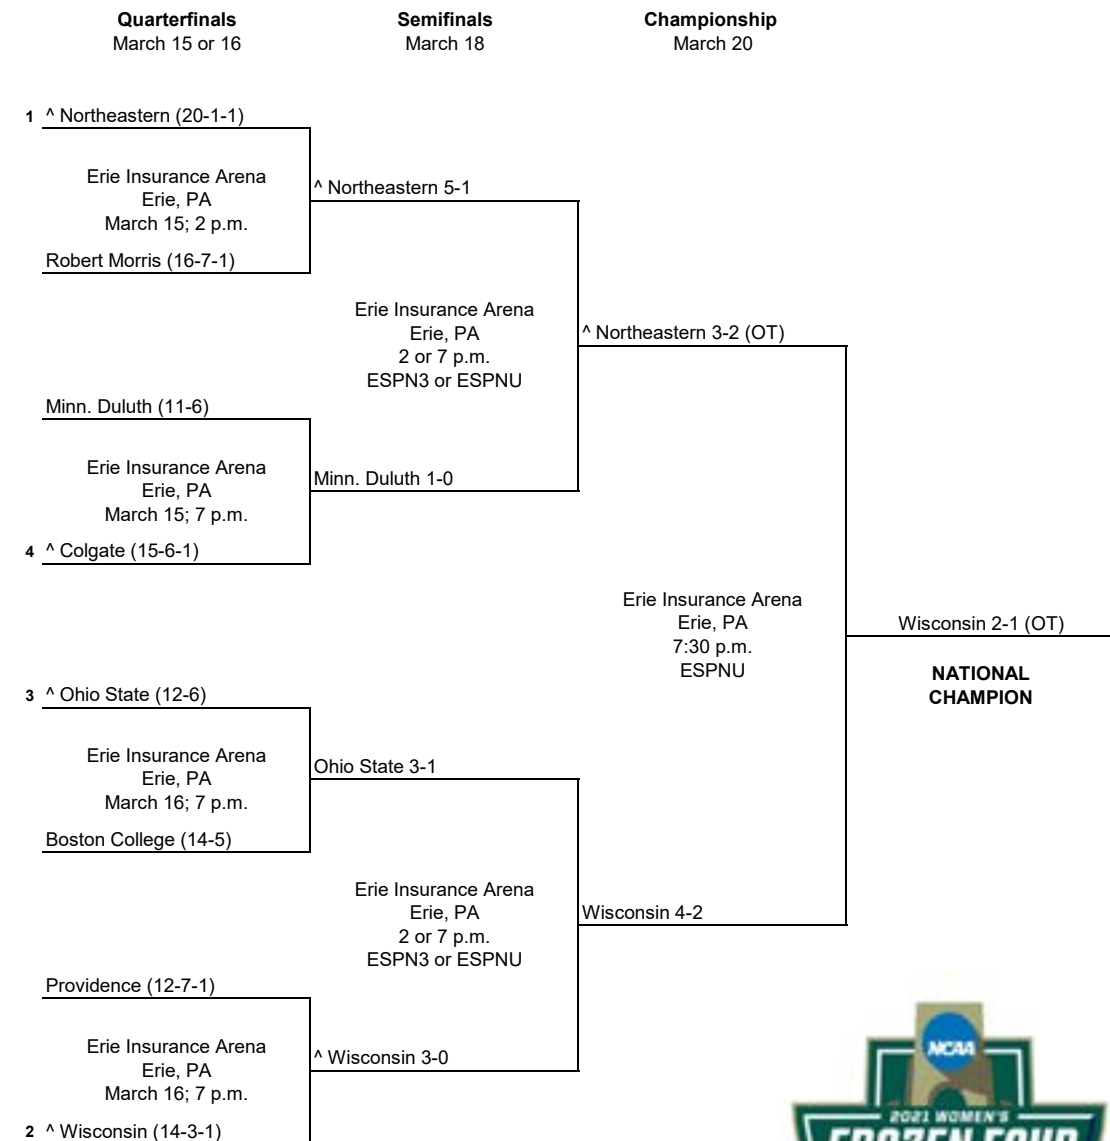

2021 National Collegiate Women's Ice Hockey Championship

^ Home Team
All times are Eastern time.
Information subject to change.

© 2021 National Collegiate Athletic Association. No commercial use without the NCAA's written permission. The NCAA opposes all forms of sports wagering.