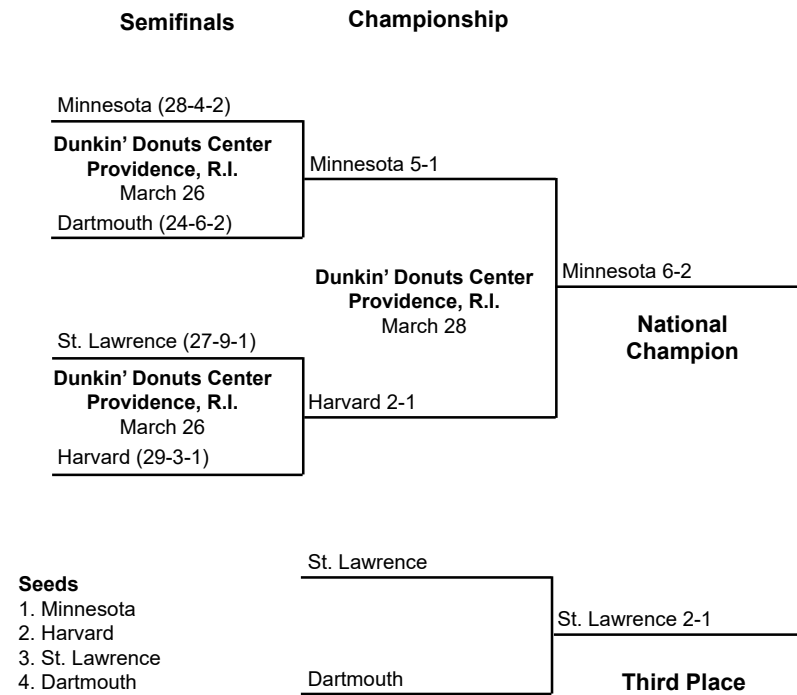

2004 National Collegiate Women's Ice Hockey Championship