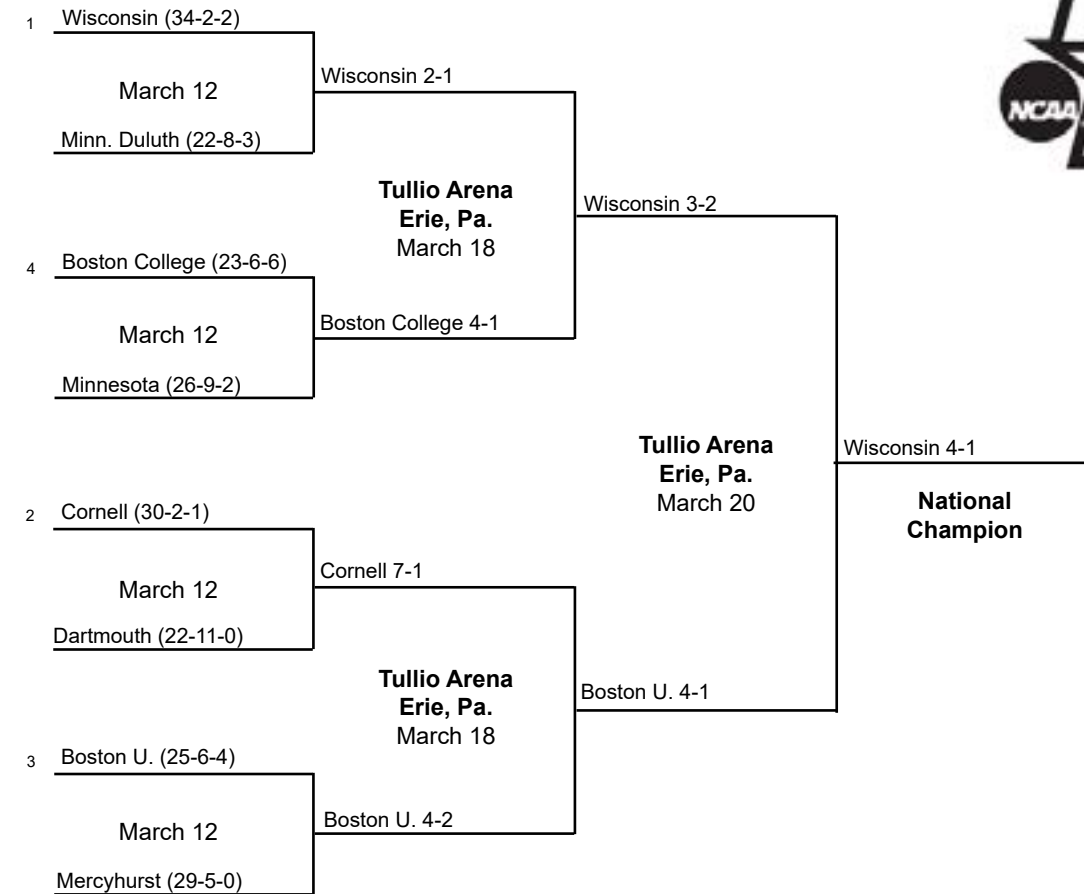

2011 National Collegiate Women's Ice Hockey Championship

Quarterfinals

Semifinals

Championship