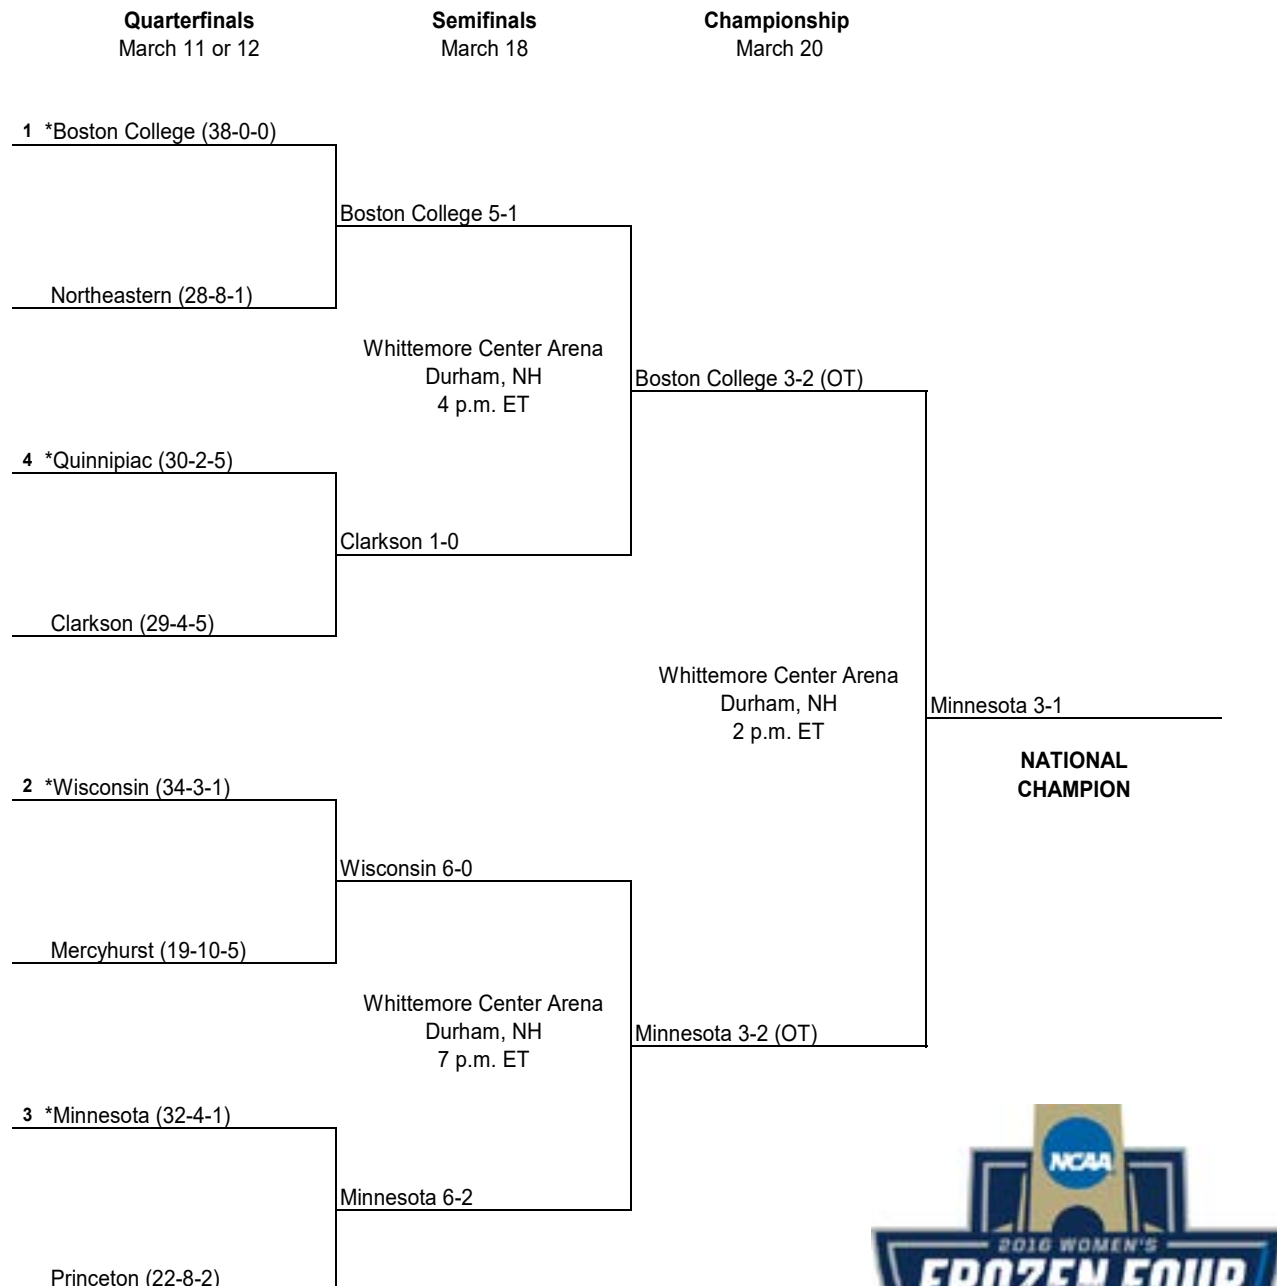

2016 National Collegiate Women's Ice Hockey Championship

* Host Institution
All times are Eastern time.
Information subject to change.

© 2015 National Collegiate Athletic Association. No commercial use without the NCAA's written permission. The NCAA opposes all forms of sports wagering.