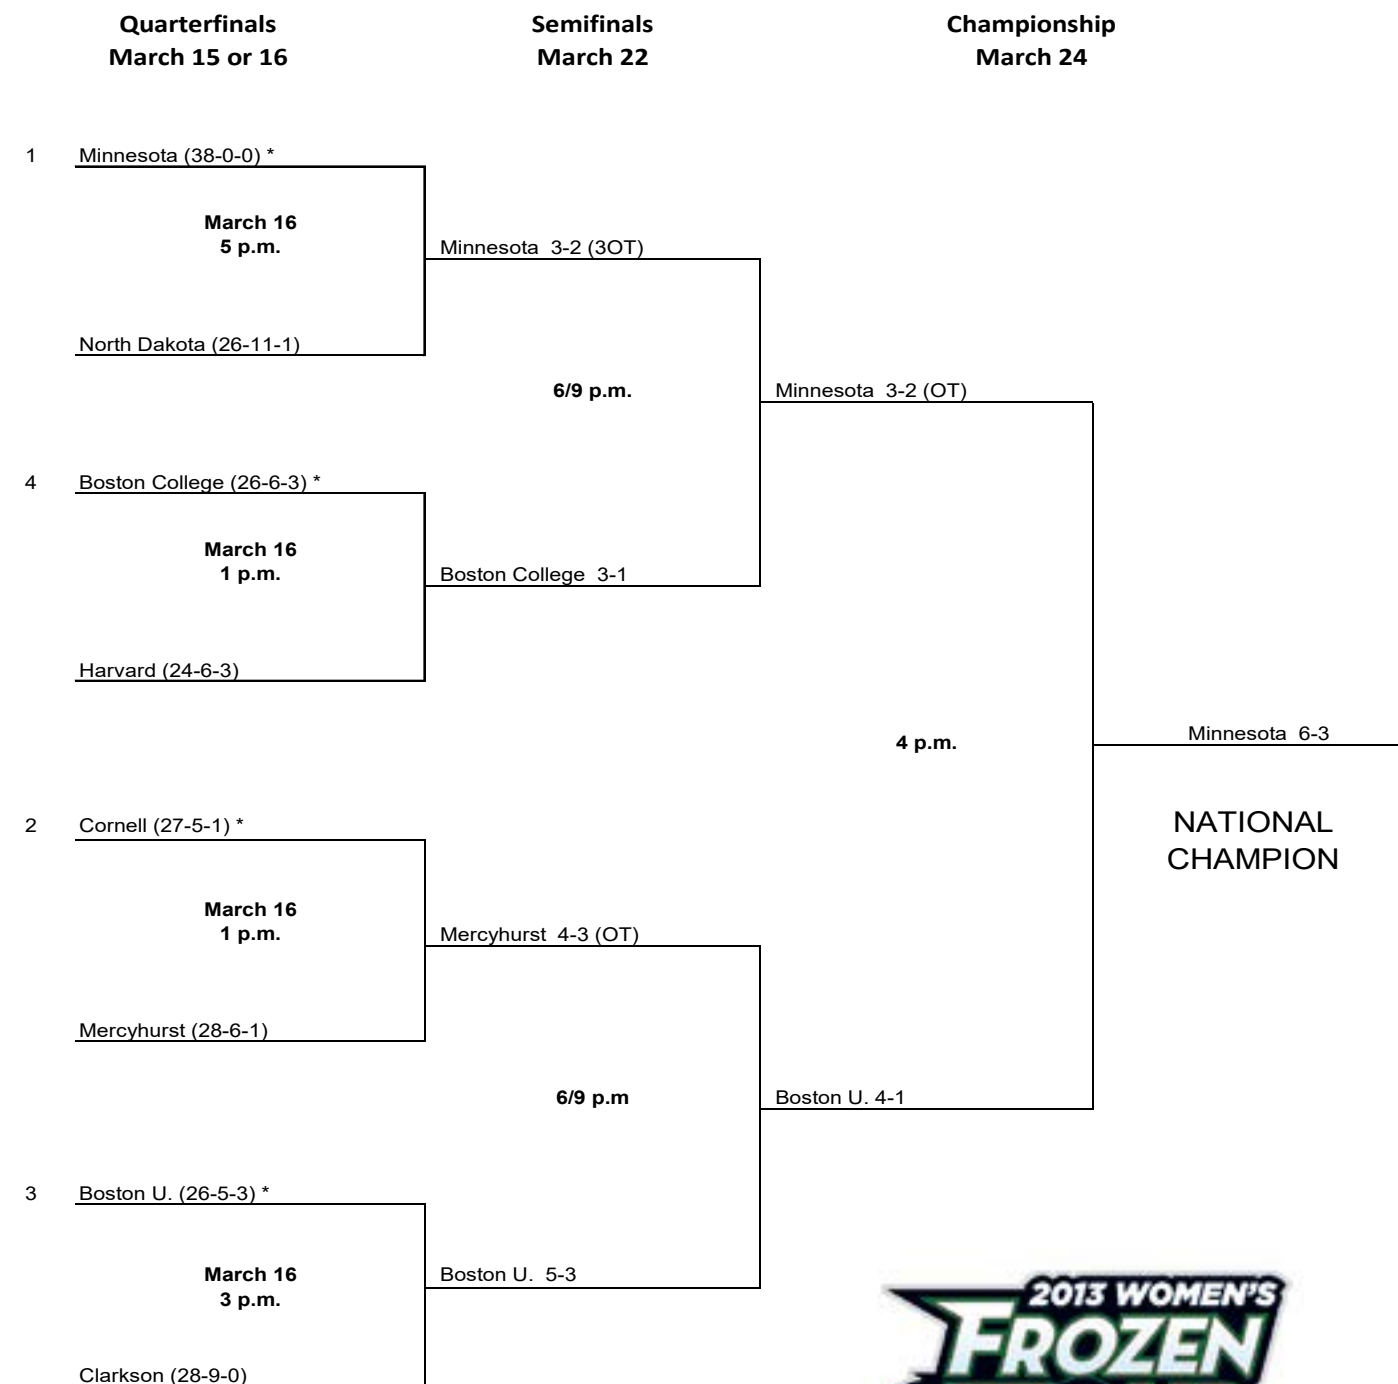

2013 National Collegiate Women's ICE HOCKEY CHAMPIONSHIP

Note: All game times are Eastern and subject to change.

* Denotes host institution.