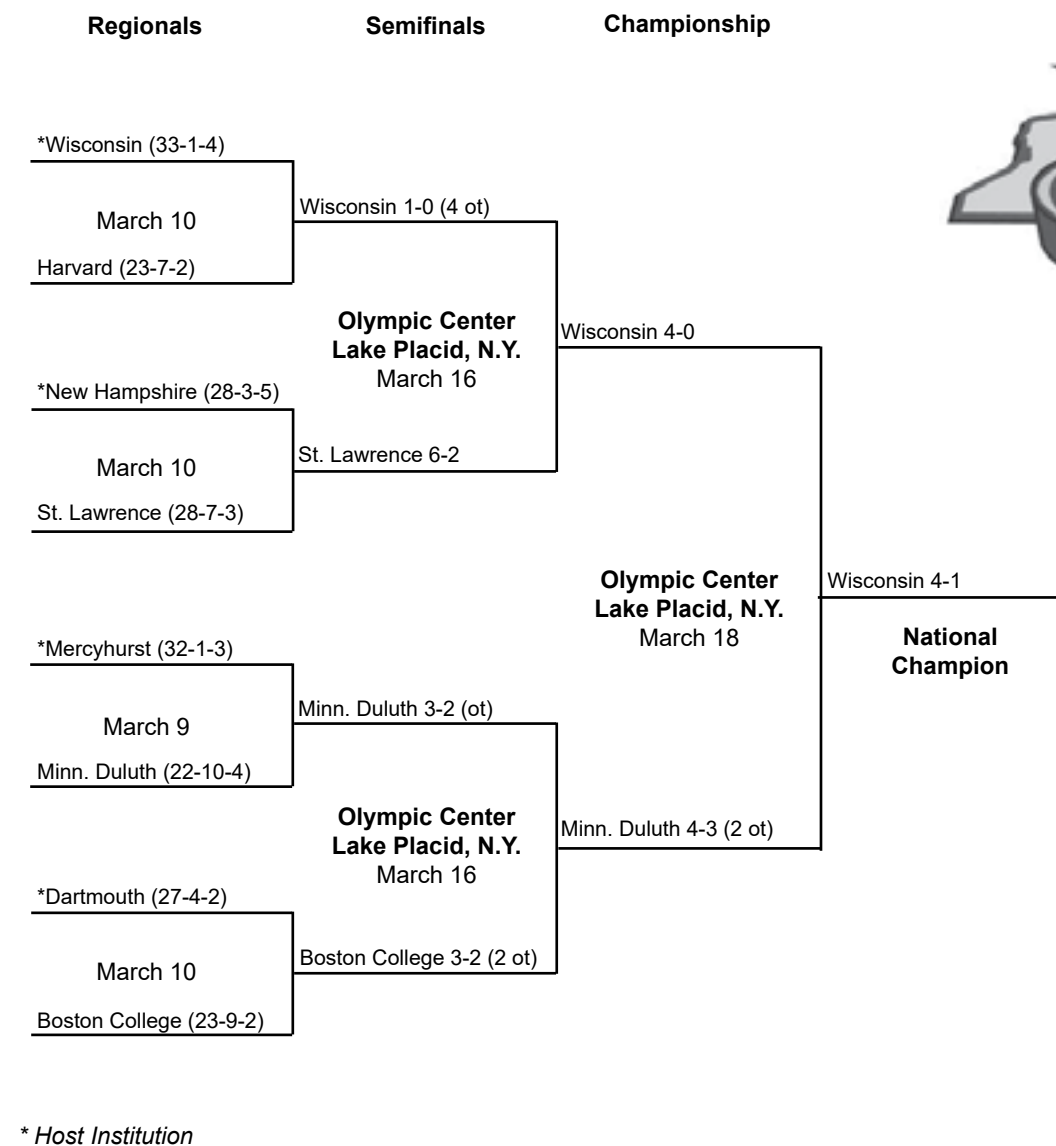

2007 National Collegiate Women's Ice Hockey Championship