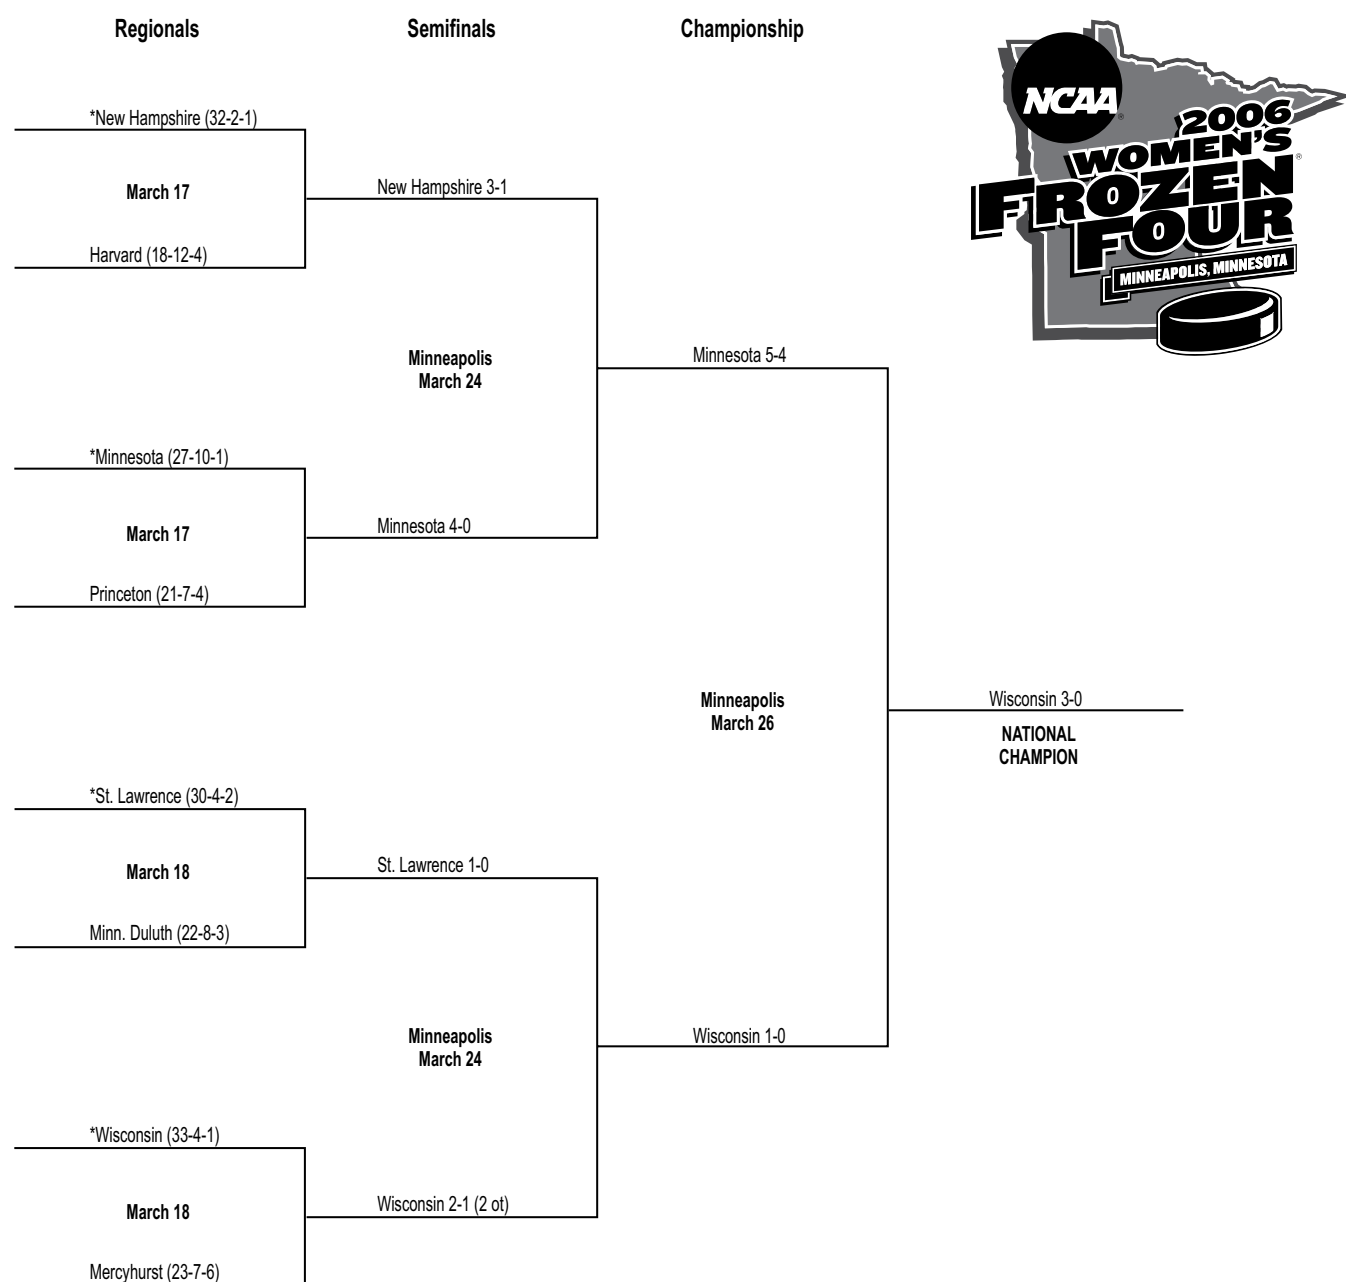

2006 Women's National Collegiate Championship Bracket