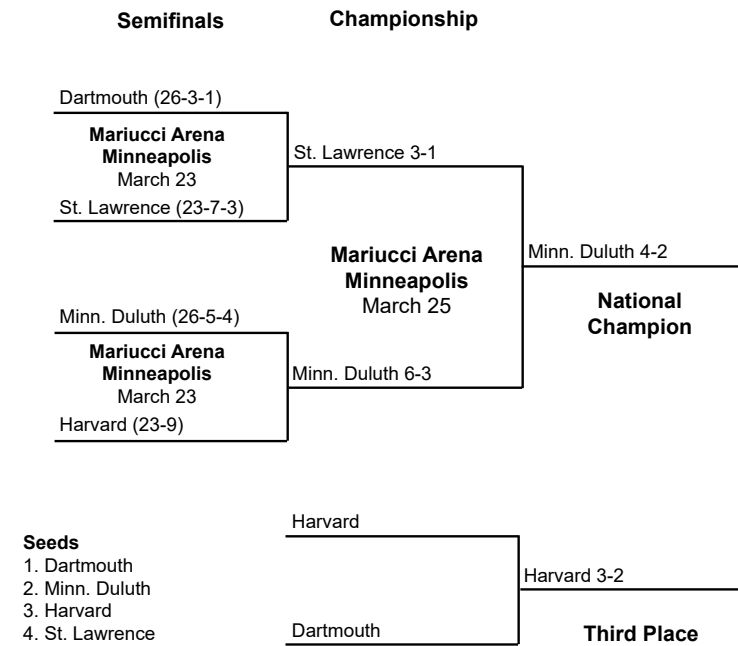

BRACKETS

Brackets 55

BRACKETS

2001 National Collegiate Women's Ice Hockey Championship