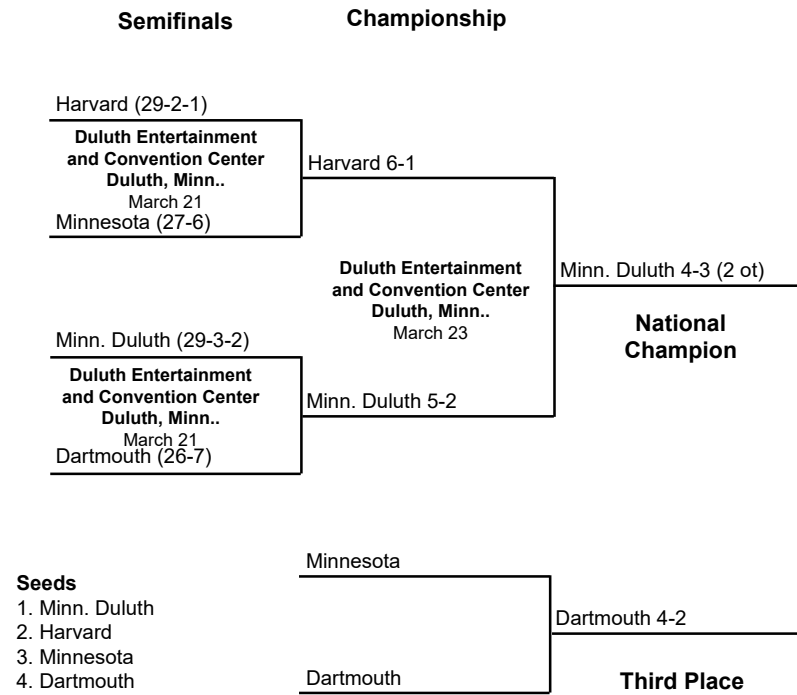

2003 National Collegiate Women's Ice Hockey Championship