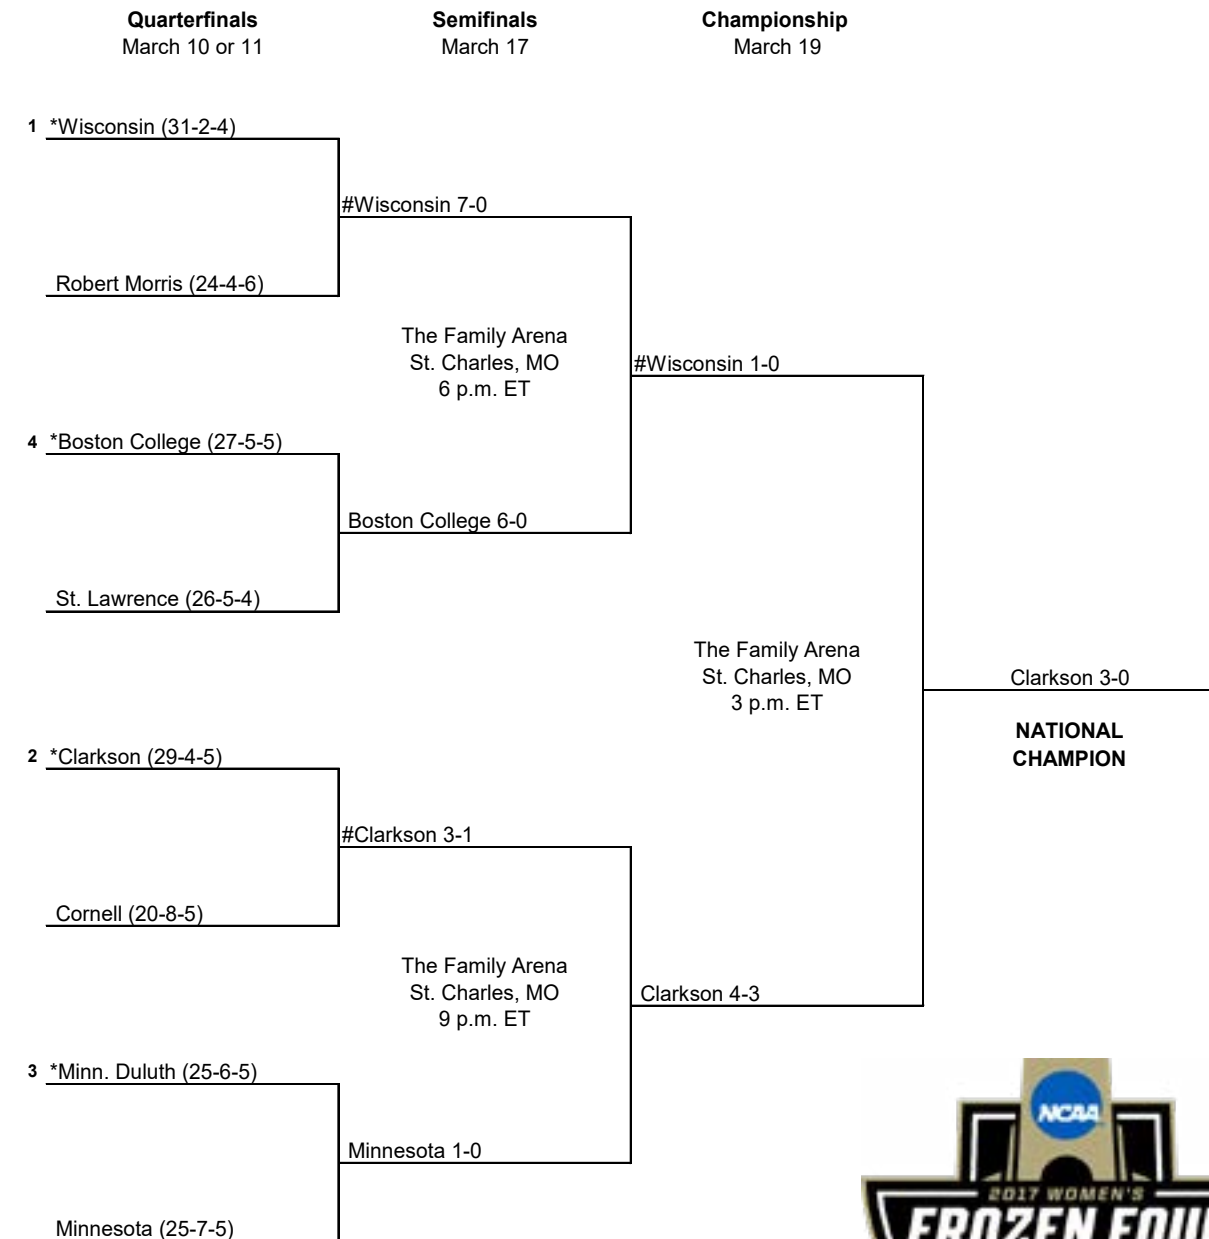

2017 National Collegiate Women's Ice Hockey Championship

* Host Institution
# Home Team
All times are Eastern time.
Information subject to change.

© 2017 National Collegiate Athletic Association. No commercial use without the NCAA's written permission. The NCAA opposes all forms of sports wagering.