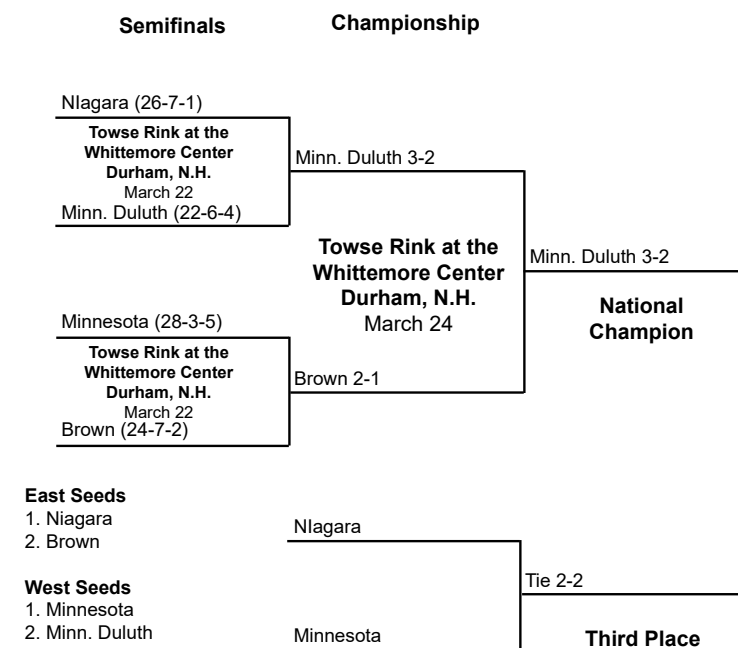

2002 National Collegiate Women's Ice Hockey Championship