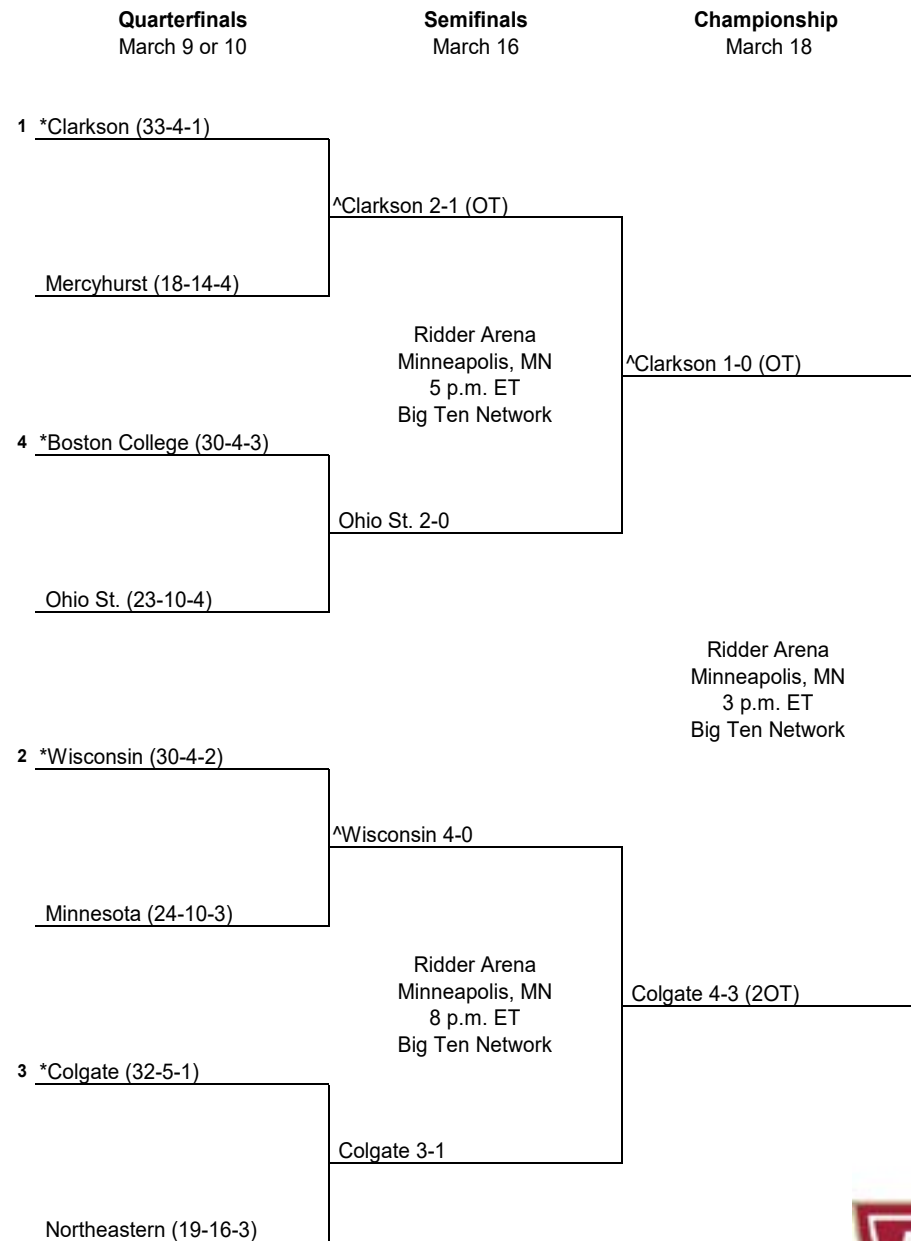

2018 National Collegiate Women's Ice Hockey Championship

* Host Institution
^ Home Team
All times are Eastern time.
Information subject to change.

© 2017 National Collegiate Athletic Association. No commercial use without the NCAA's written permission. The NCAA opposes all forms of sports wagering.