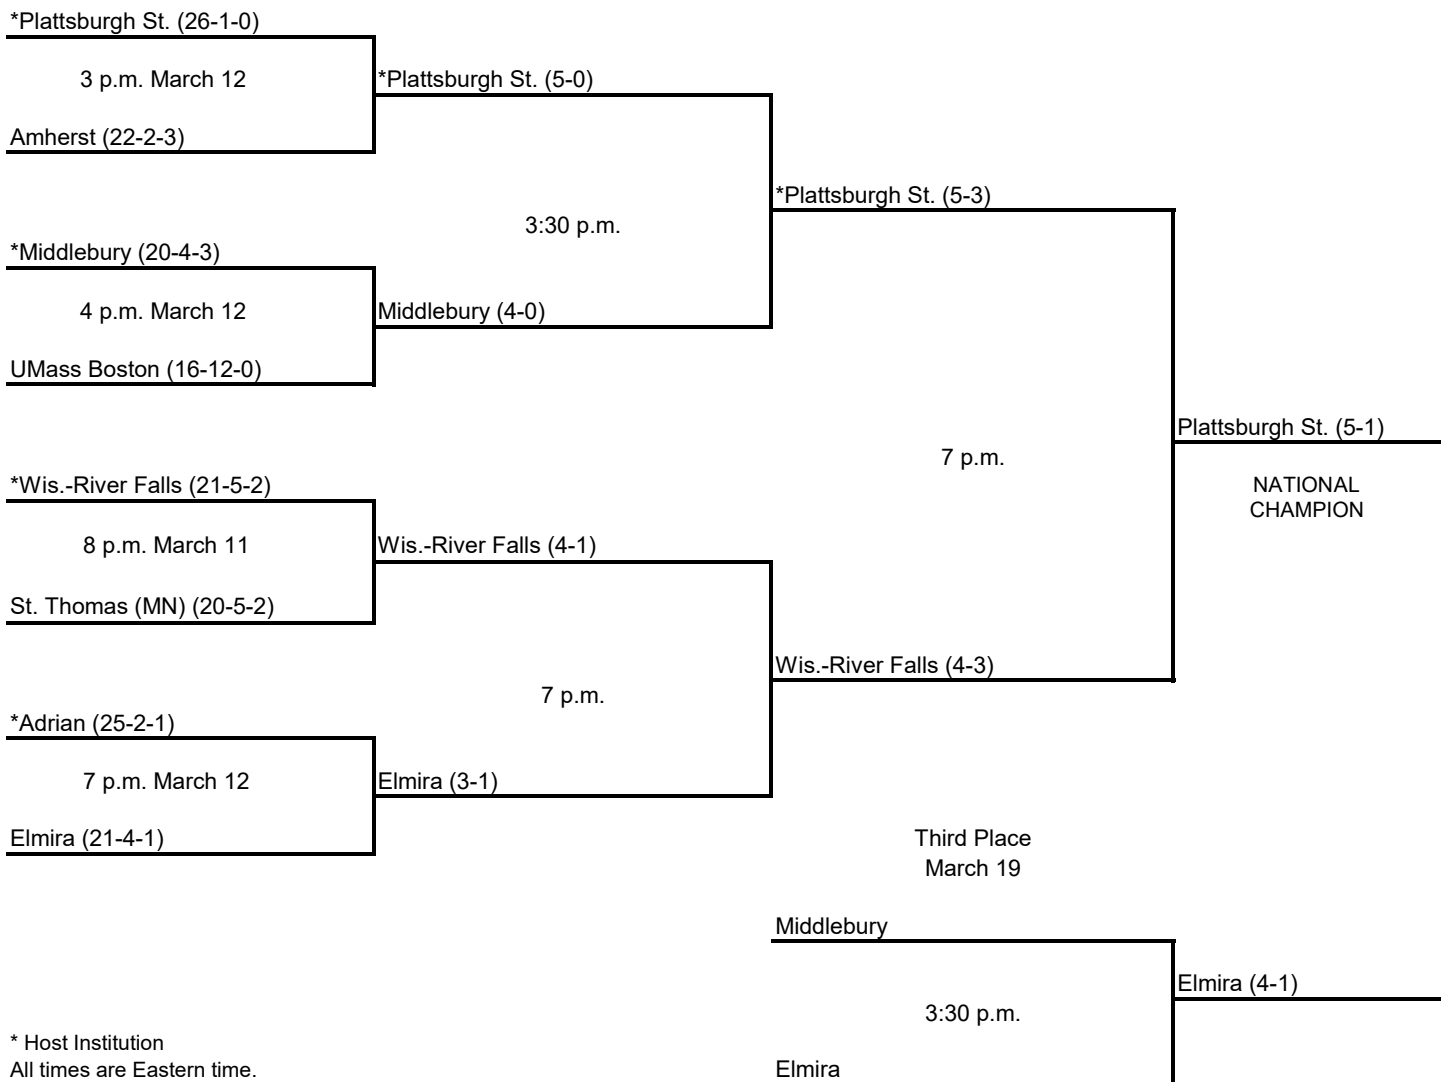

* Host Institution
All times are Eastern time.

© 2016 National Collegiate Athletic Association. No commercial use without the NCAA's written permission.
The NCAA opposes all forms of sports wagering.