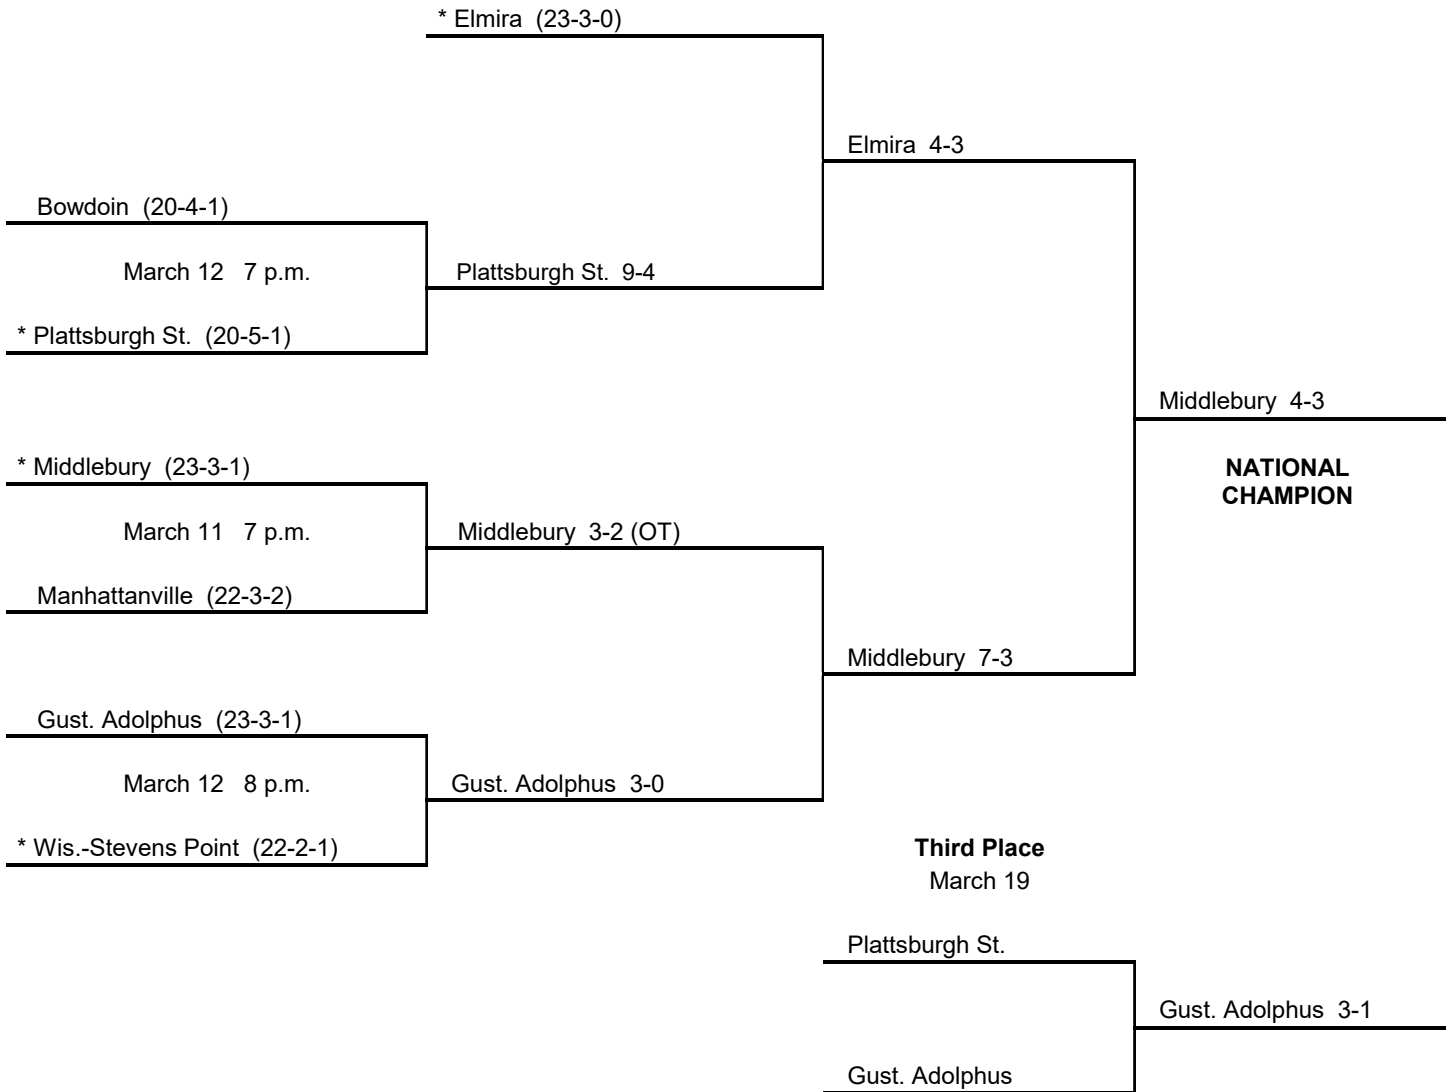

2005 NCAA Division III Women's ICE HOCKEY CHAMPIONSHIP

First Round
March 11 or 12

Semifinals
March 18

Final
March 19

* - Host Institution
All game times local time

Highlights of the NCAA Division III Women's Ice Hockey Championship
will be shown on CBS at 1 p.m. Eastern time, Saturday, April 23