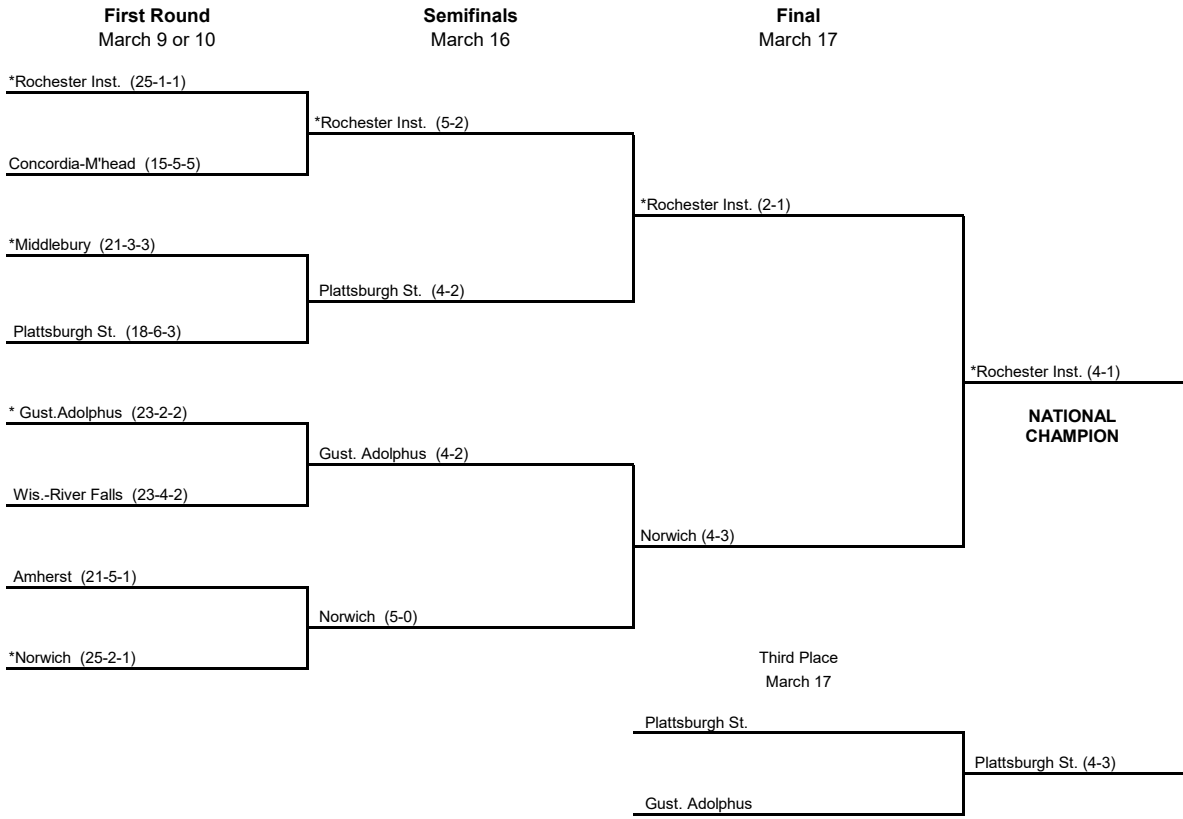

2012 NCAA Division III Women's ICE HOCKEY CHAMPIONSHIP

* Host Institution
All game times are local time.