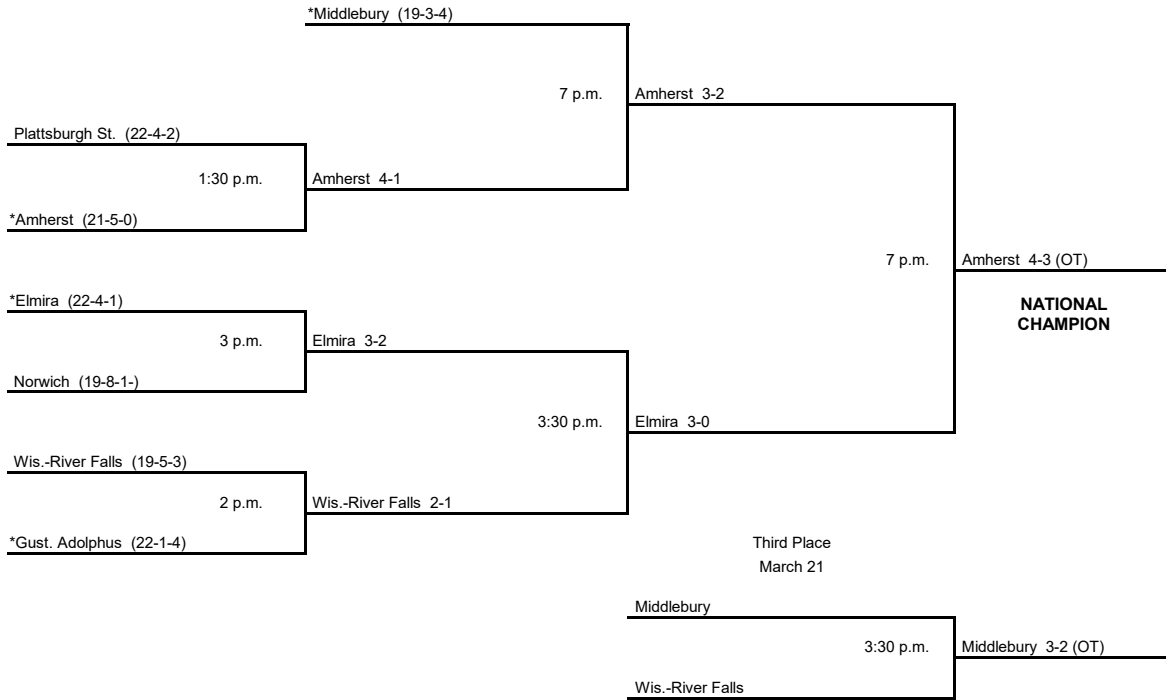

2009 NCAA Division III Women's ICE HOCKEY CHAMPIONSHIP

First Round
March 14

Semifinals
March 20

Final
March 21

* Host Institution
All game times are local time.