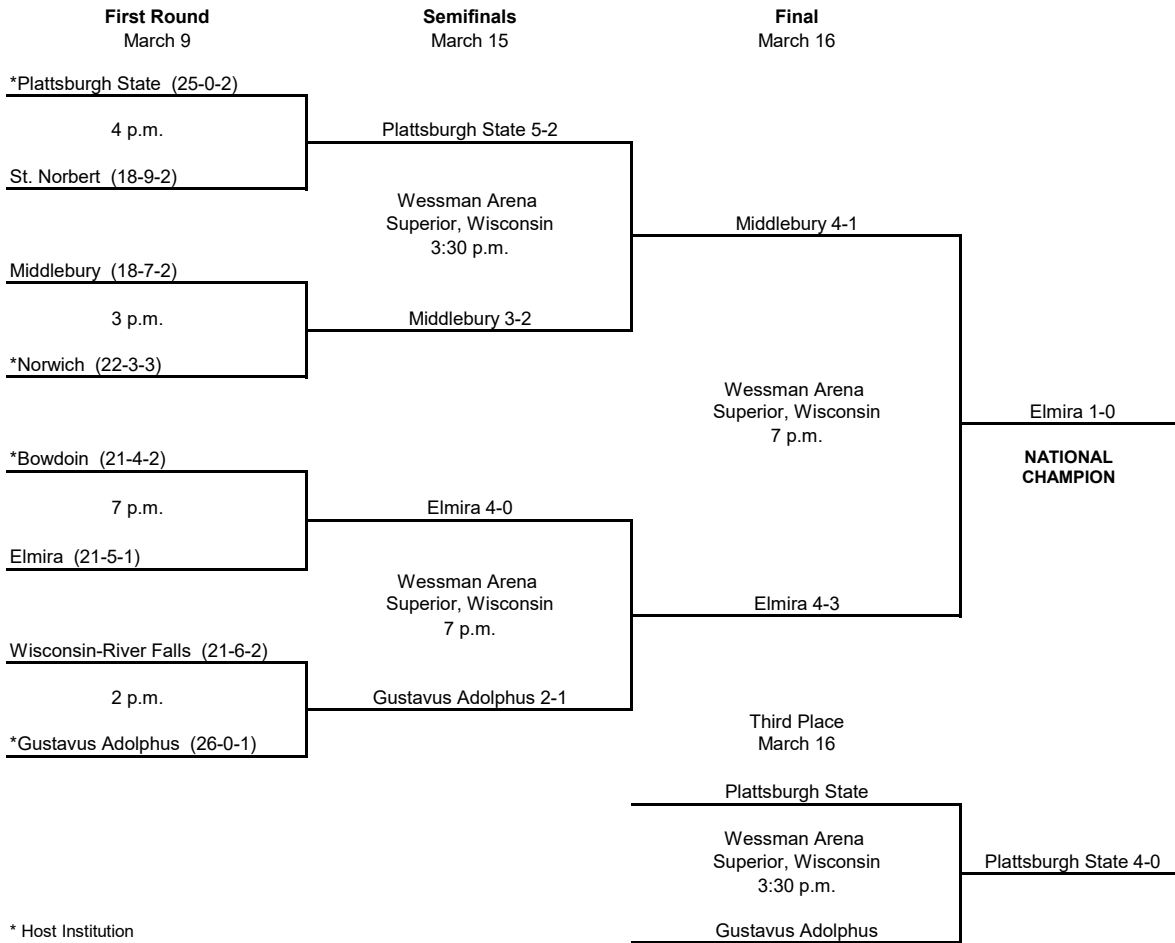

2013 NCAA Division III Women's ICE HOCKEY CHAMPIONSHIP

* Host Institution
All game times are local time.