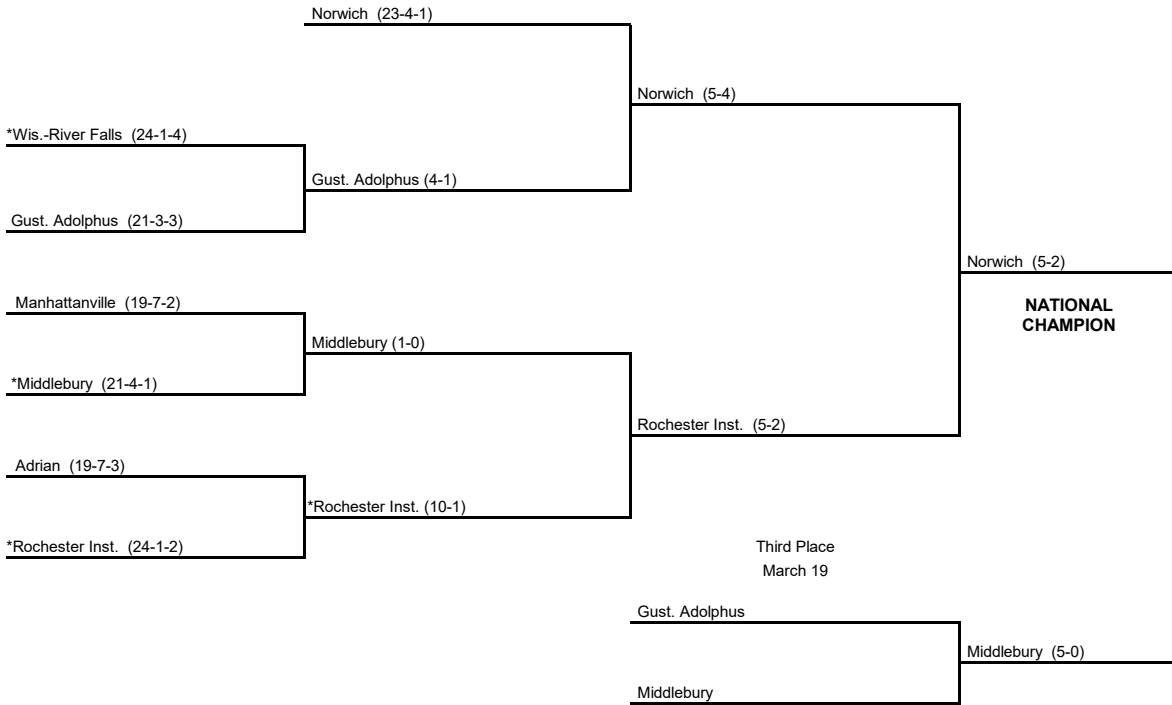

2011 NCAA Division III Women's ICE HOCKEY CHAMPIONSHIP

First Round
March 11, 12 or 13

Semifinals
March 18

Final
March 19

* Host Institution
All game times are local time.