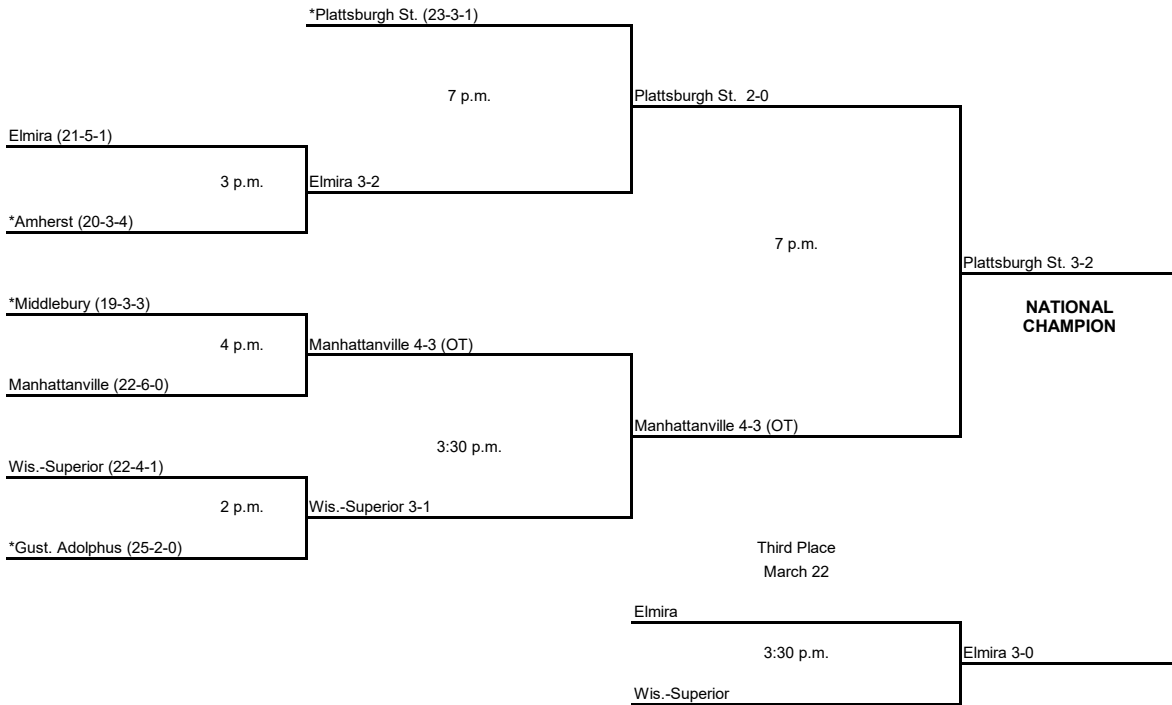

2008 NCAA Division III Women's ICE HOCKEY CHAMPIONSHIP

First Round
March 15

Semifinals
March 21

Final
March 22

* Host Institution
All game times are local time.