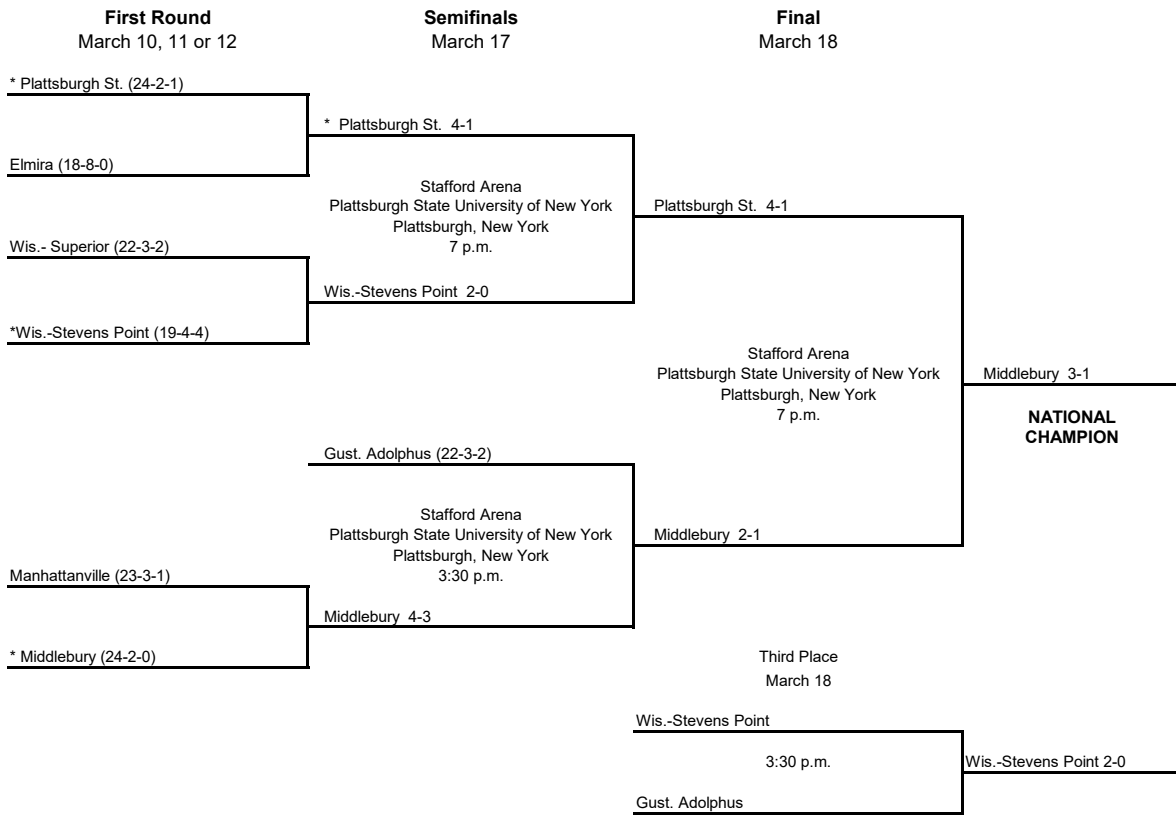

2006 NCAA Division III Women's ICE HOCKEY CHAMPIONSHIP

* Host Institution

Highlights of the NCAA Division III Women's Ice Hockey Championship will be shown on CBS at 1 p.m. Eastern time, Saturday, April 22.