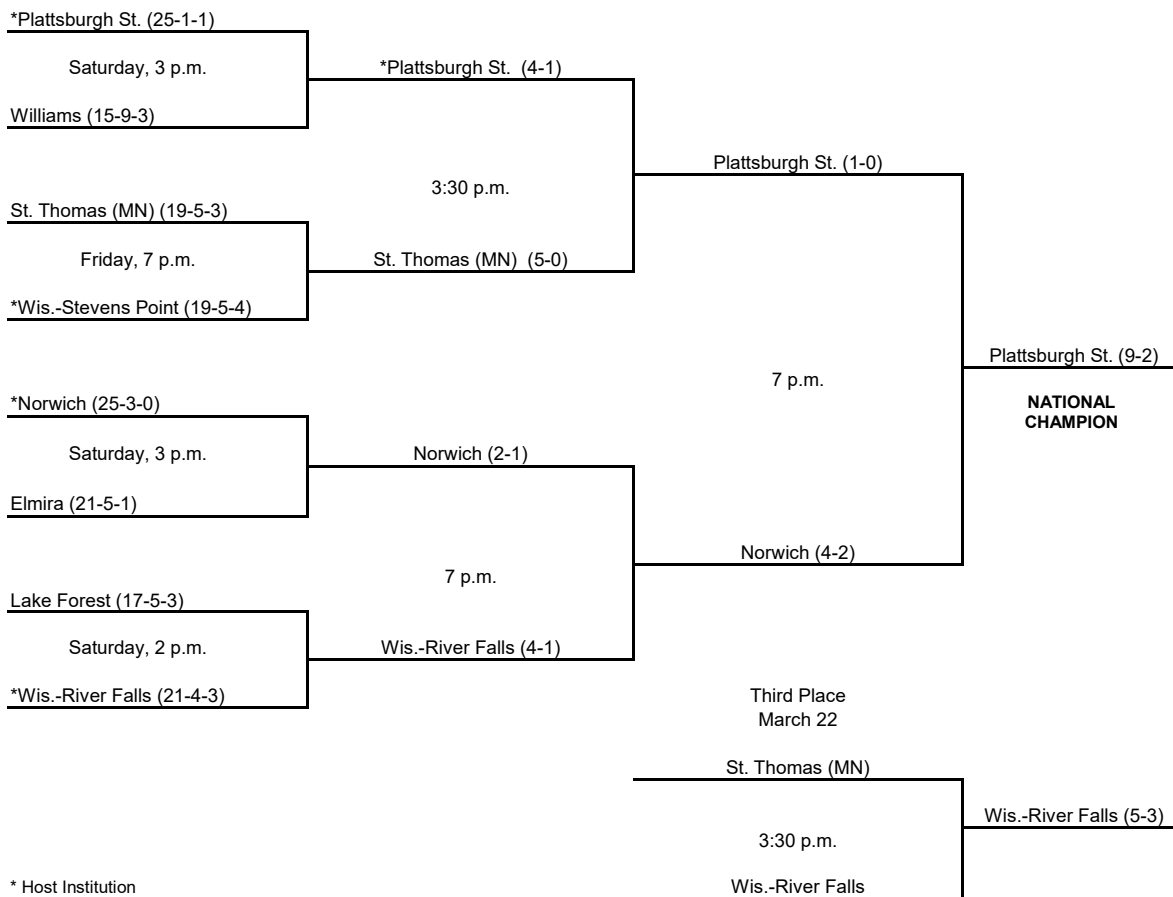

2014 NCAA Division III Women's ICE HOCKEY CHAMPIONSHIP

First Round
March 14 or 15

Semifinals
March 21

Final
March 22