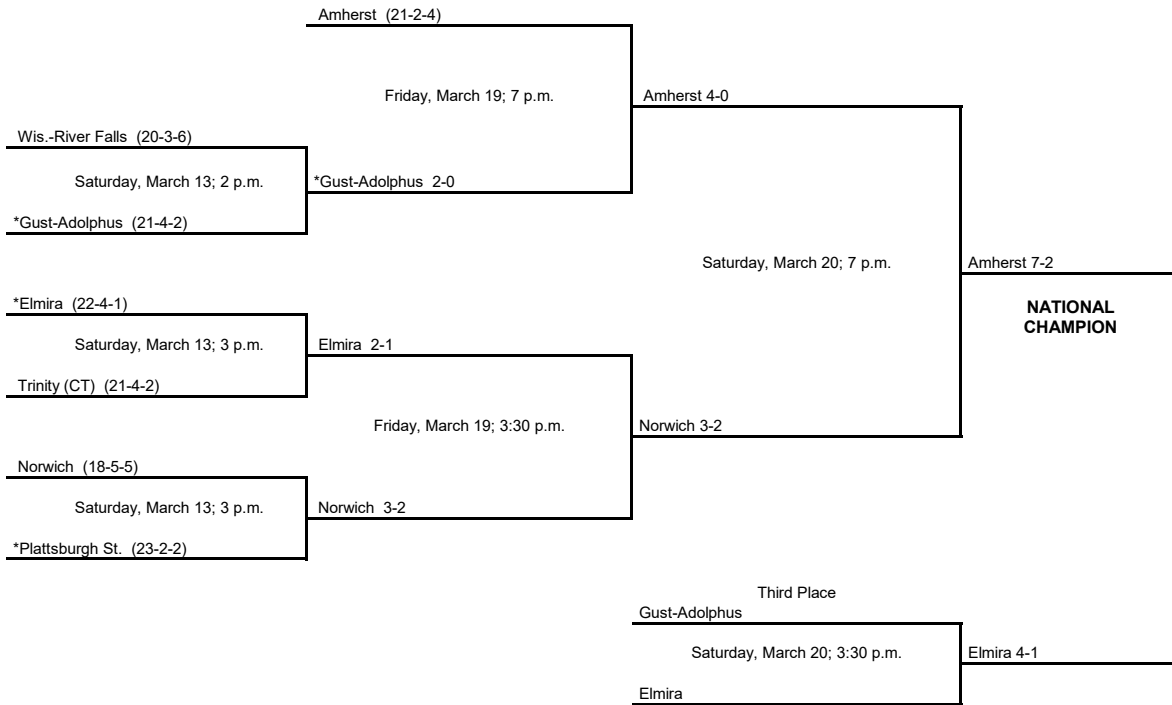

2010 NCAA Division III Women's ICE HOCKEY CHAMPIONSHIP

First Round
March 12, 13 or 14

Semifinals
March 19

Final
March 20

* Host Institution
All game times are local time.