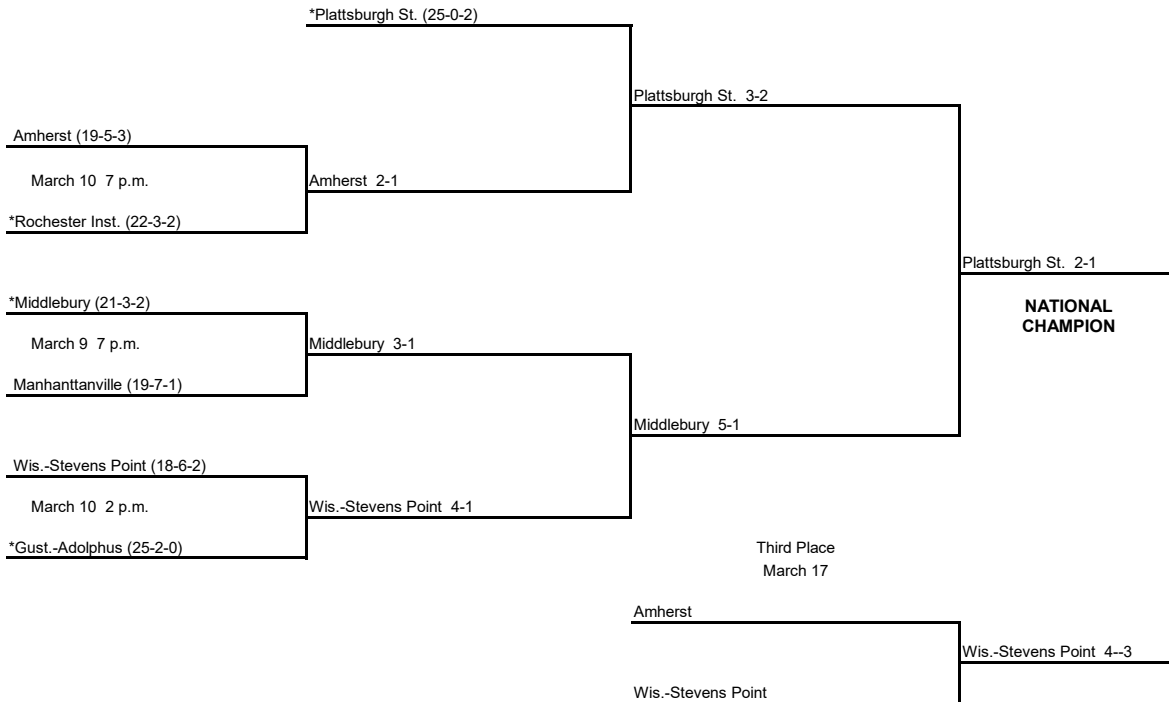

2007 NCAA Division III Women's ICE HOCKEY CHAMPIONSHIP

First Round
March 9 and 10

Semifinals
March 16

Final
March 17

* Host Institution