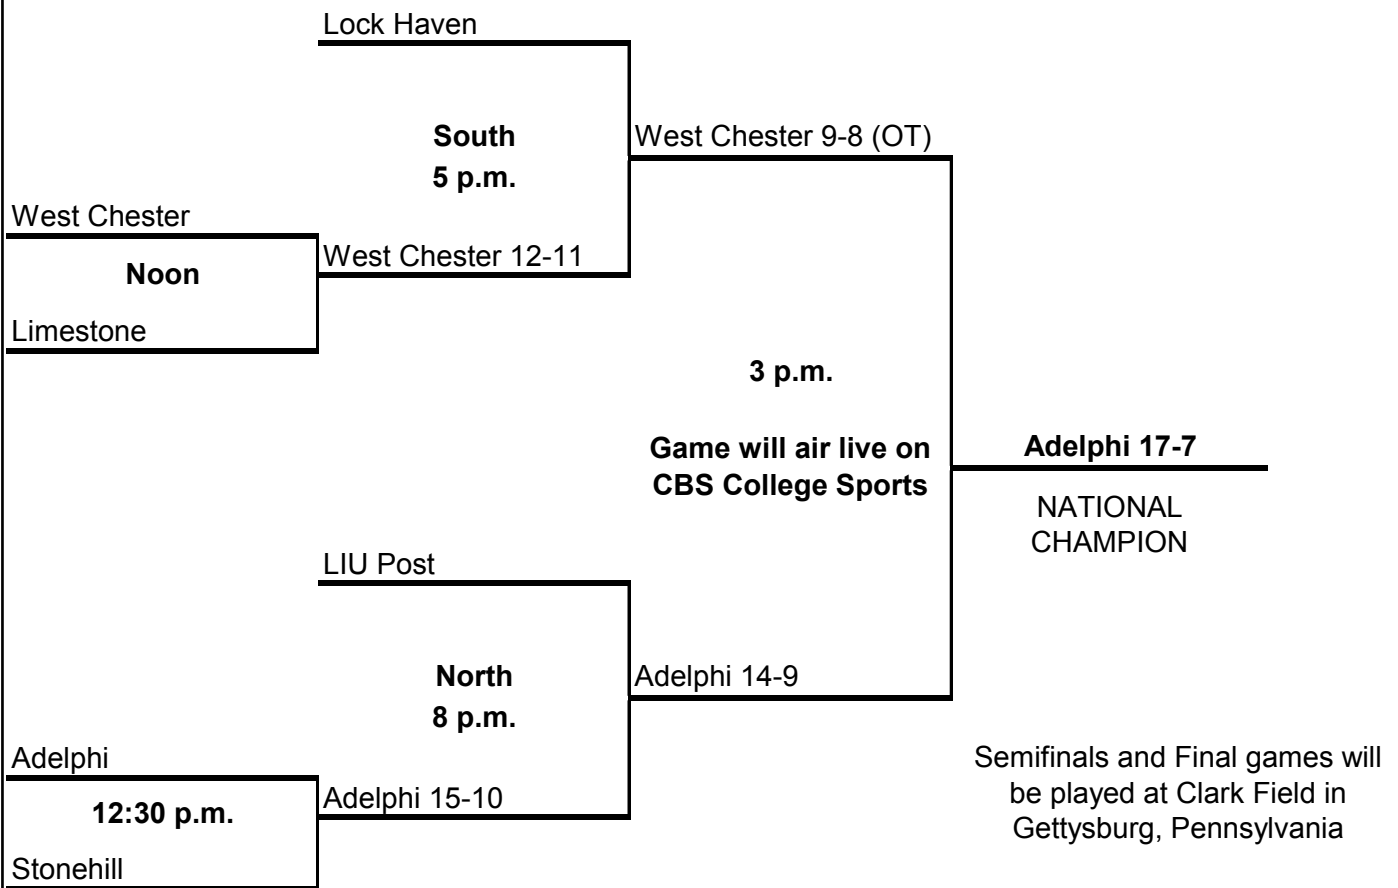

2010 LACROSSE CHAMPIONSHIPS

DIVISIONS II AND III • GETTYSBURG, PENNSYLVANIA

First Rounds
May 15
On Campus

Semifinals
May 22

Final
May 23

Semifinals and Final games will be played at Clark Field in Gettysburg, Pennsylvania

All times are Eastern Time.
Home team is upper team on the bracket.