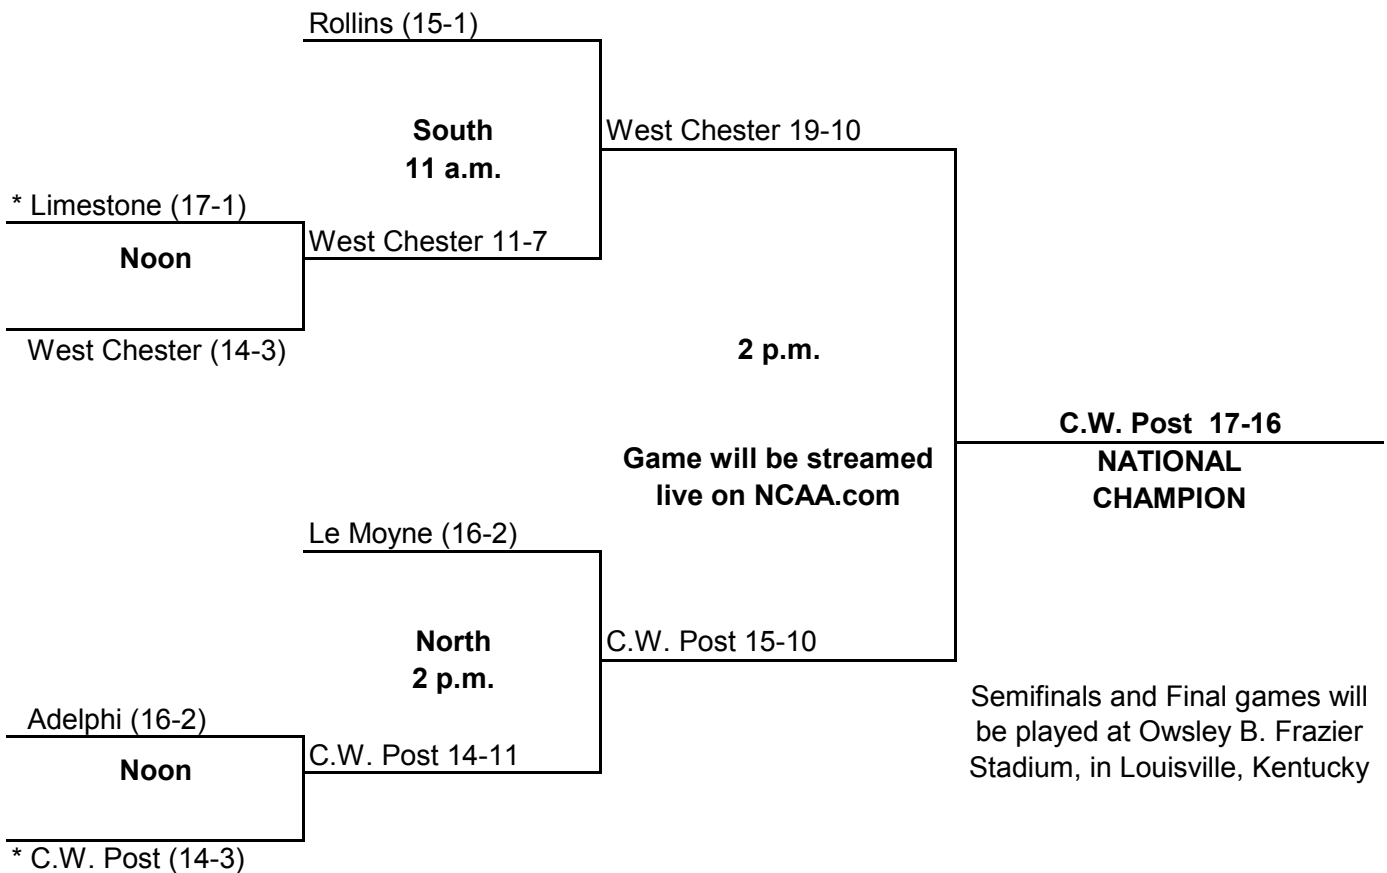

2012 NCAA Division II Women's Lacrosse Championship

First Rounds
May 12
On Campus

Semifinals
May 17

Final
May 19

Semifinals and Final games will be played at Owsley B. Frazier Stadium, in Louisville, Kentucky

All times are Eastern Time.
Home team is upper team on the bracket.
* Denotes host.