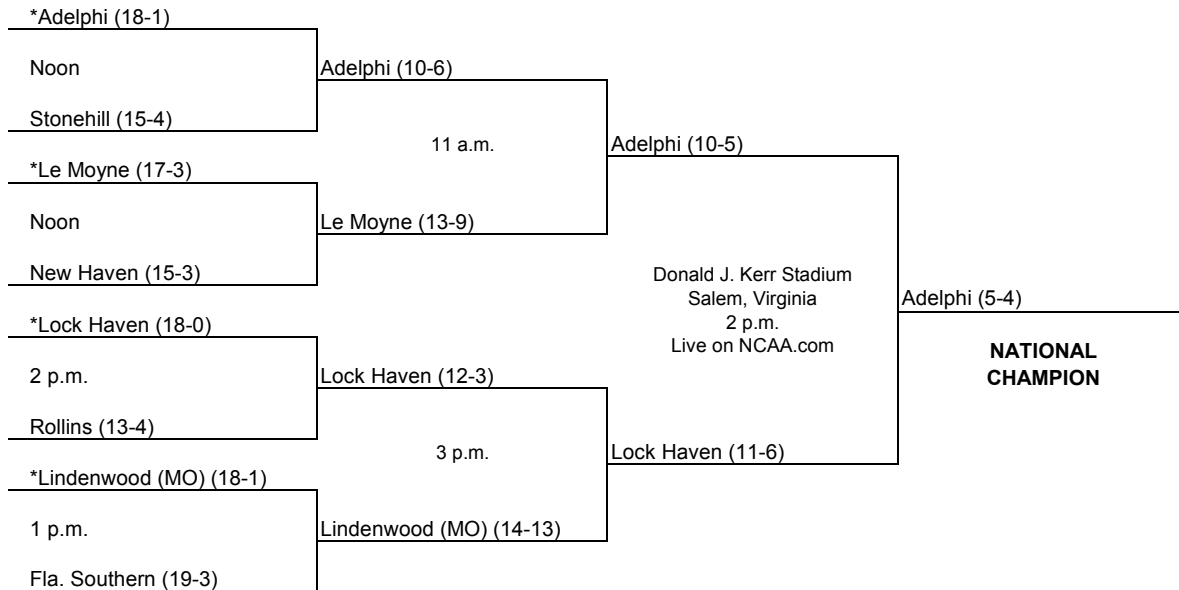

2015 NCAA Division II Women's Lacrosse Championship

First Round
May 9

Semifinals
May 16

Championship
May 17

NATIONAL CHAMPION

NCAA LACROSSE

* Host Institution
All times are Eastern time.
Information subject to change.

© 2014 National Collegiate Athletic Association. No commercial use without the NCAA's written permission.
The NCAA opposes all forms of sports wagering.