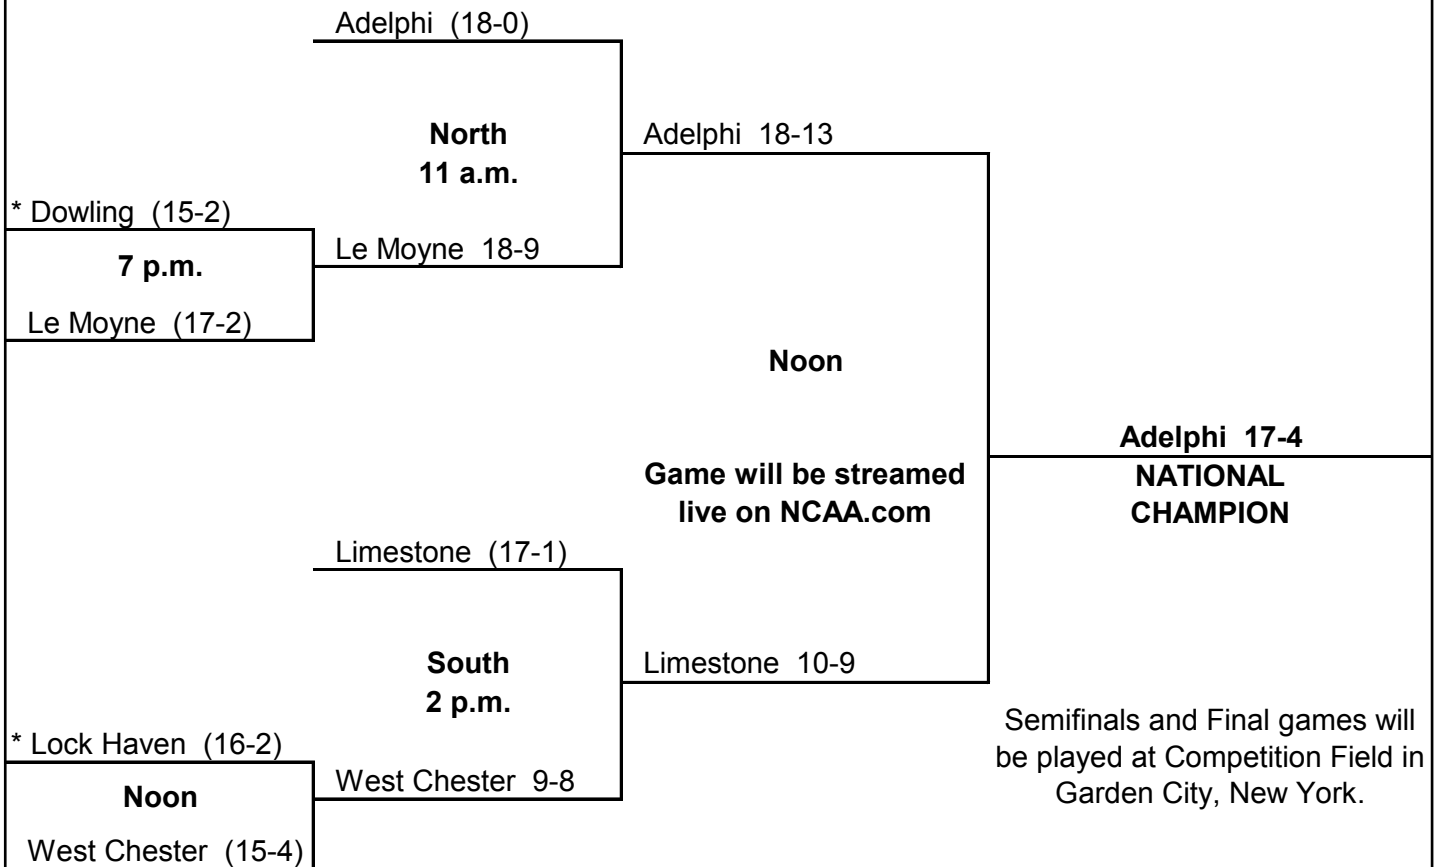

2011 LACROSSE CHAMPIONSHIP
DIVISION II • GARDEN CITY, NEW YORK
ADELPHI UNIVERSITY, HOST

First Rounds
May 14
On Campus

Semifinals
May 21

Final
May 22

All times are Eastern Time.

* Home team is upper team on the bracket.