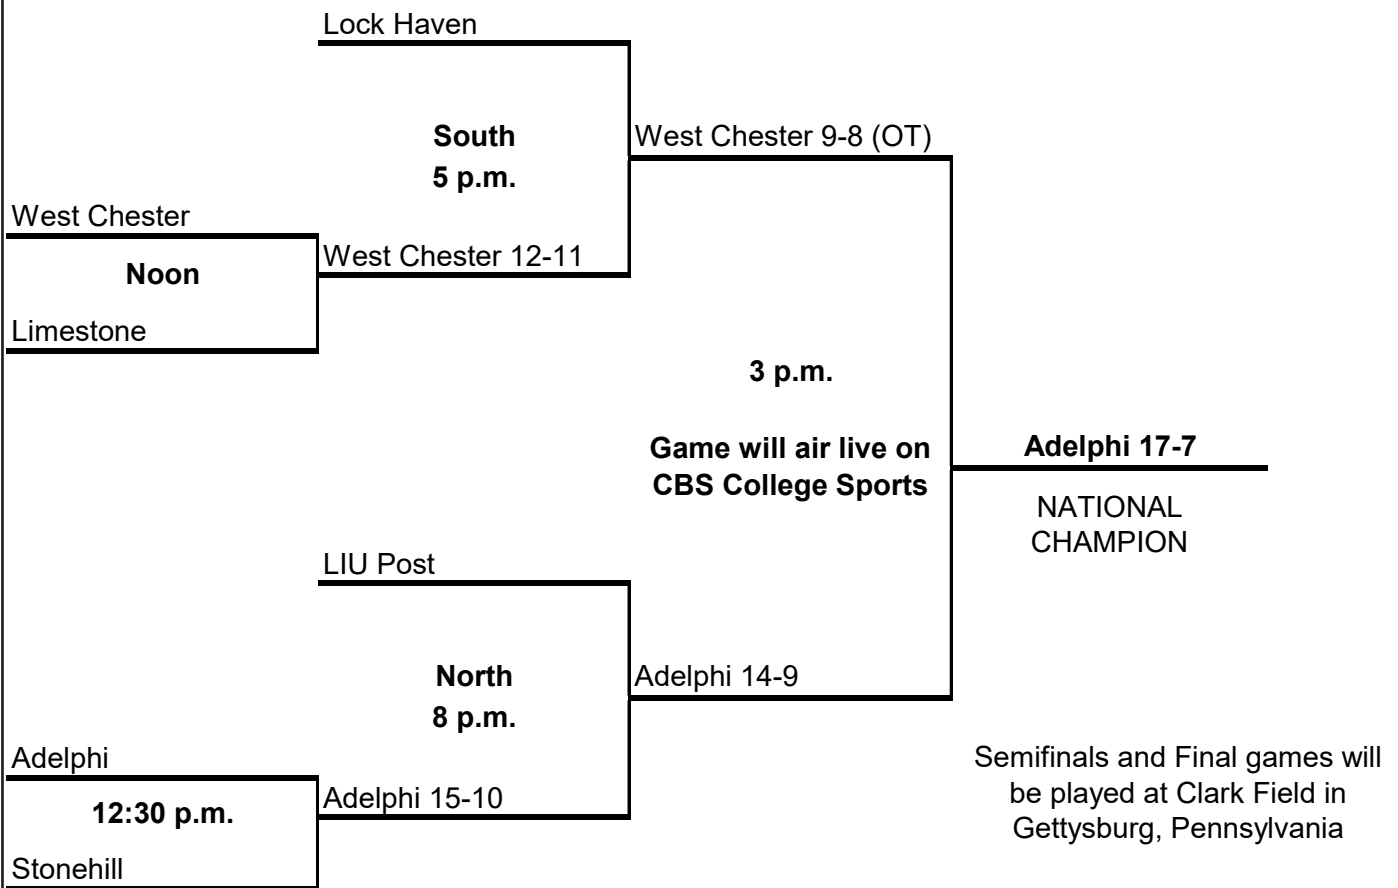

All games will be played Kerr  
in Salem, Virginia

All times are Eastern Time.

First Rounds  
**May 15**  
 On Campus

Semifinals  
**May 22**

Final  
**May 23**

Semifinals and Final games will be played at Clark Field in Gettysburg, Pennsylvania