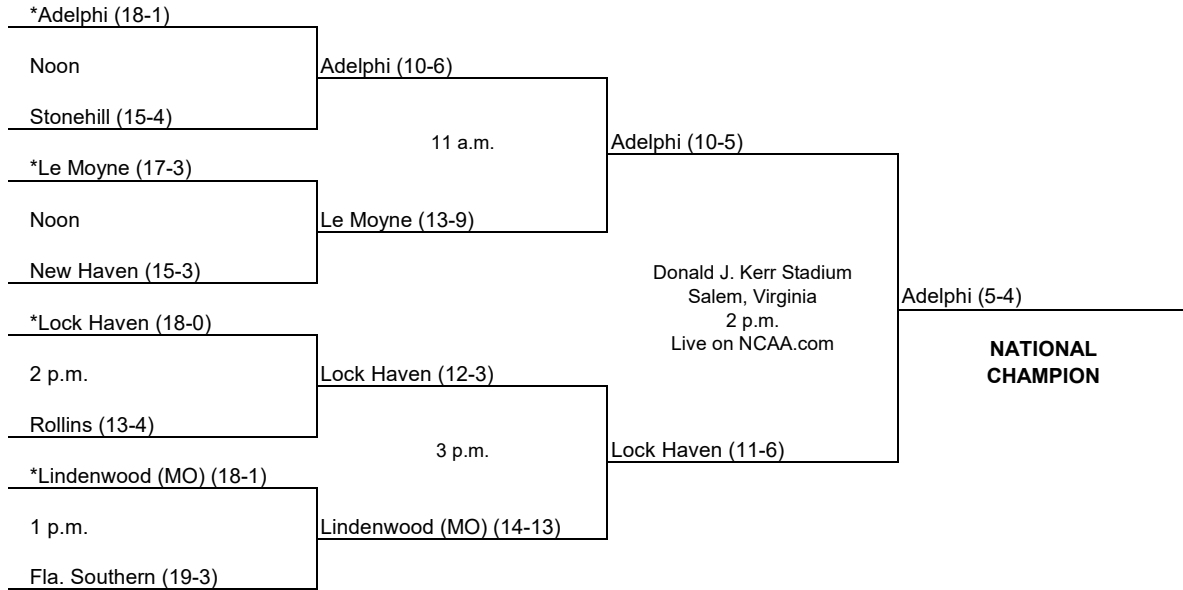

2015 NCAA Division II Women's Lacrosse Championship

First Round
May 9

Semifinals
May 16

Championship
May 17

**NATIONAL
CHAMPION**

LACROSSE

* Host Institution
All times are Eastern time.
Information subject to change.

© 2014 National Collegiate Athletic Association. No commercial use without the NCAA's written permission.
The NCAA opposes all forms of sports wagering.