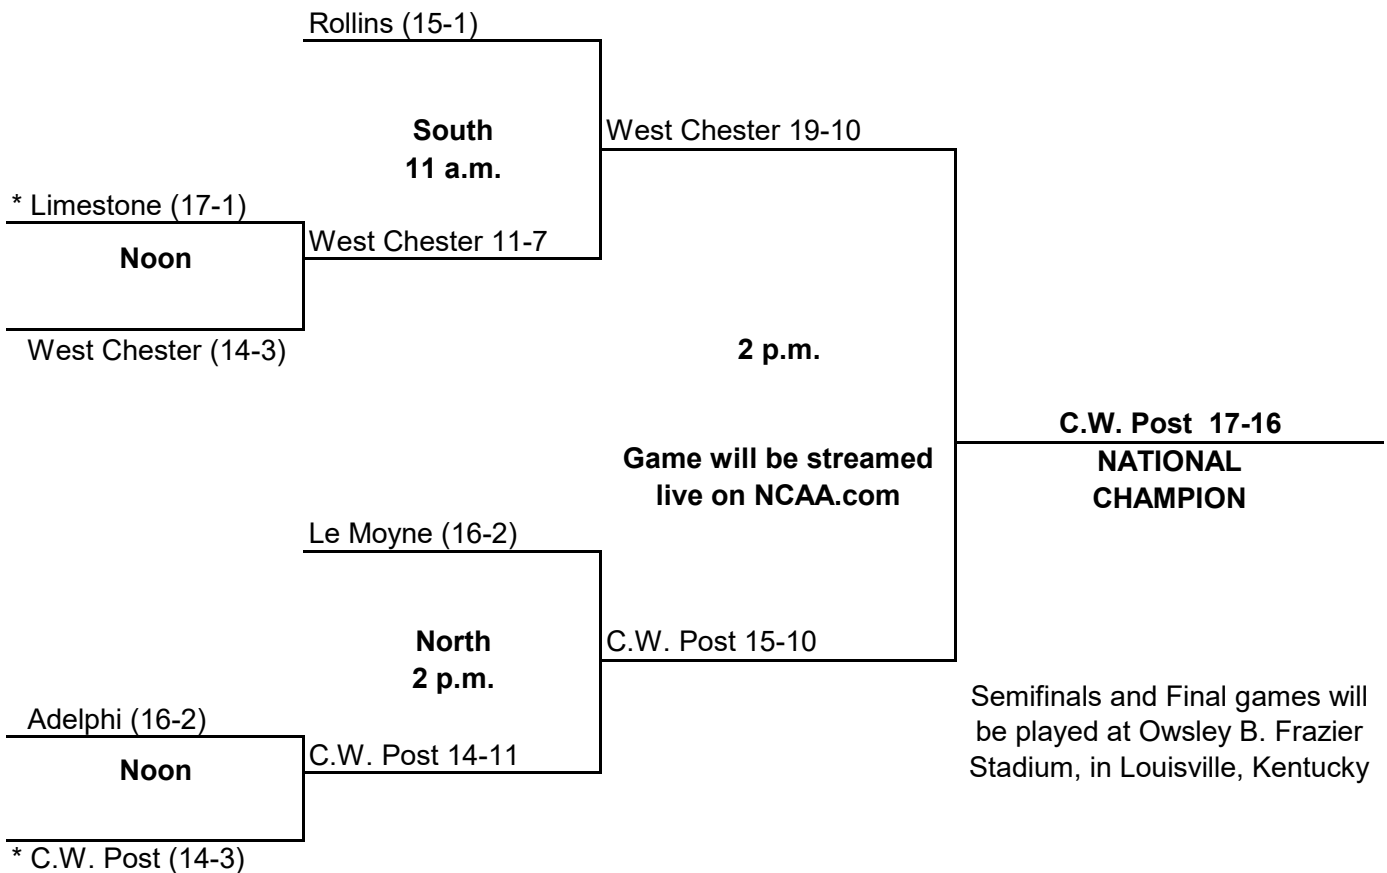

2012 NCAA Division II Women's Lacrosse Championship

First Rounds
May 12
On Campus

Semifinals
May 17

Final
May 19

Semifinals and Final games will be played at Owsley B. Frazier Stadium, in Louisville, Kentucky

All times are Eastern Time.
Home team is upper team on the bracket.
* Denotes host.

LACROSSE