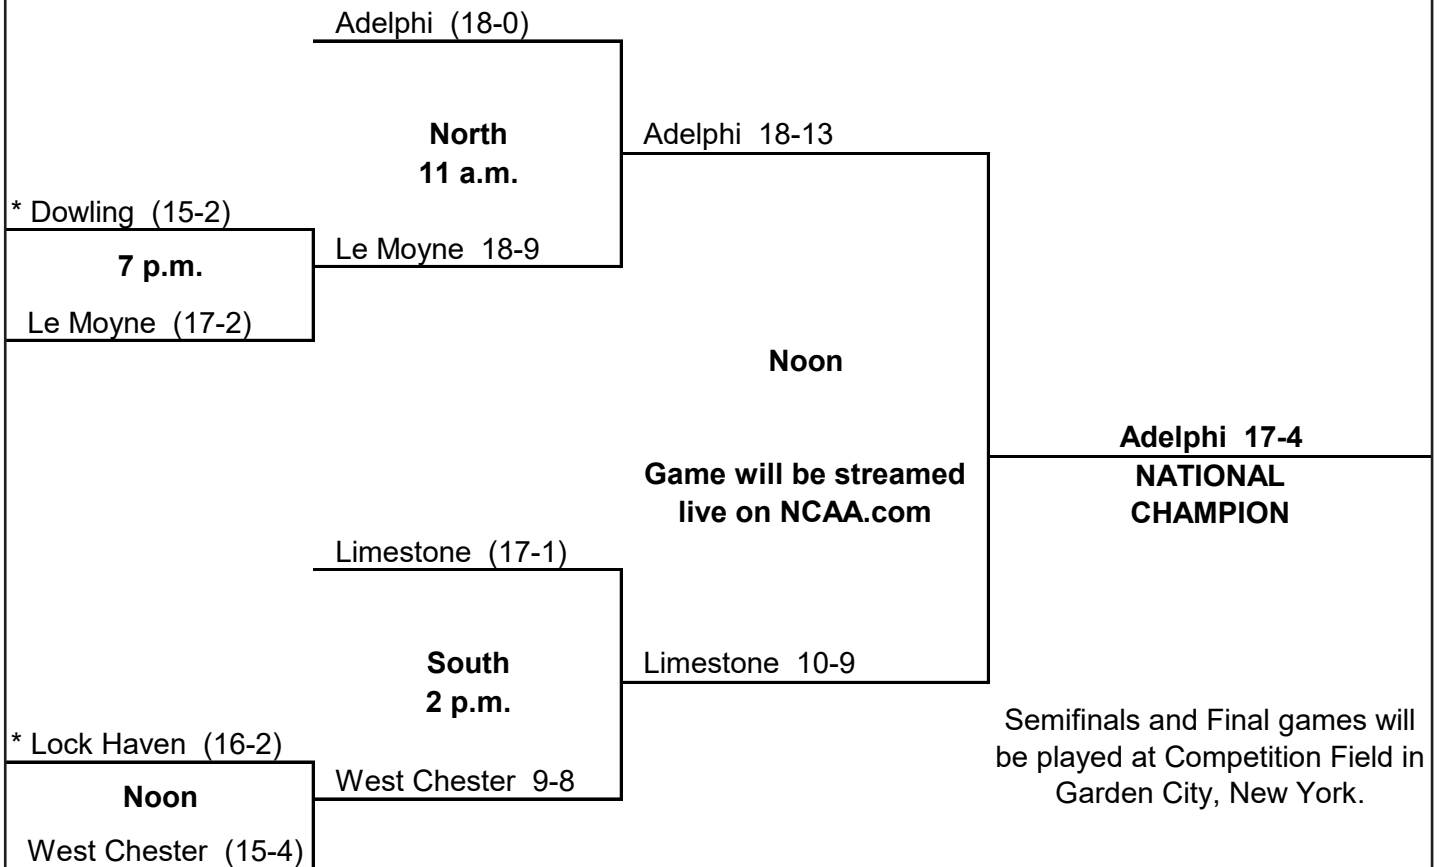

2011 LACROSSE CHAMPIONSHIP

DIVISION II • GARDEN CITY, NEW YORK
ADELPHI UNIVERSITY, HOST

First Rounds
May 14
On Campus

Semifinals
May 21

Final
May 22

All times are Eastern Time.

* Home team is upper team on the bracket.