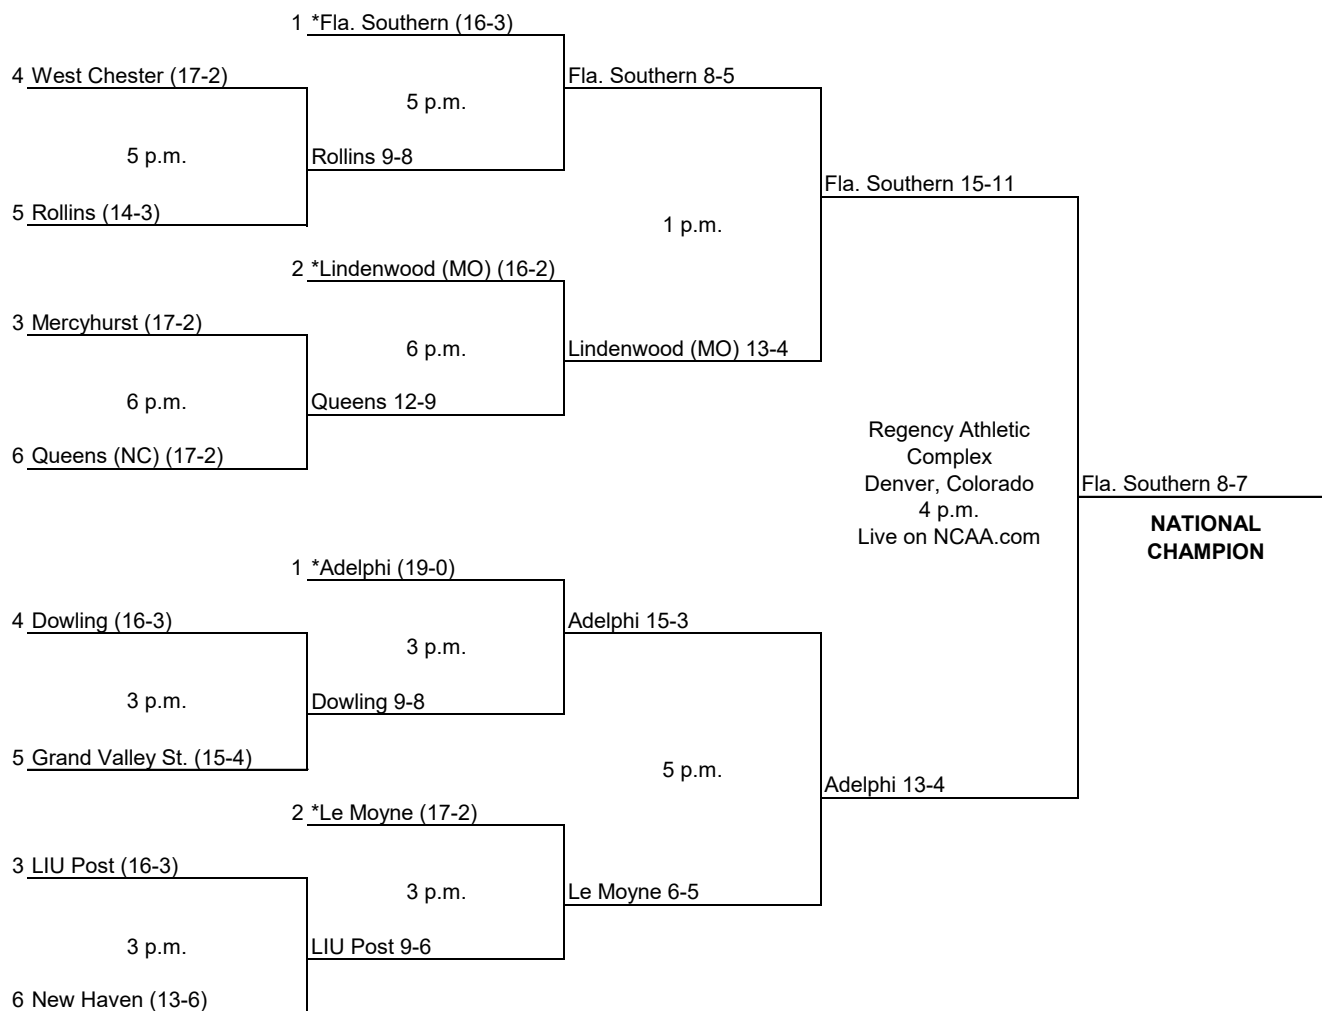

2016 NCAA Division II Women's Lacrosse Championship

First Round
May 13

Second Round
May 14

Semifinals
May 19

Championship
May 21

NATIONAL CHAMPION