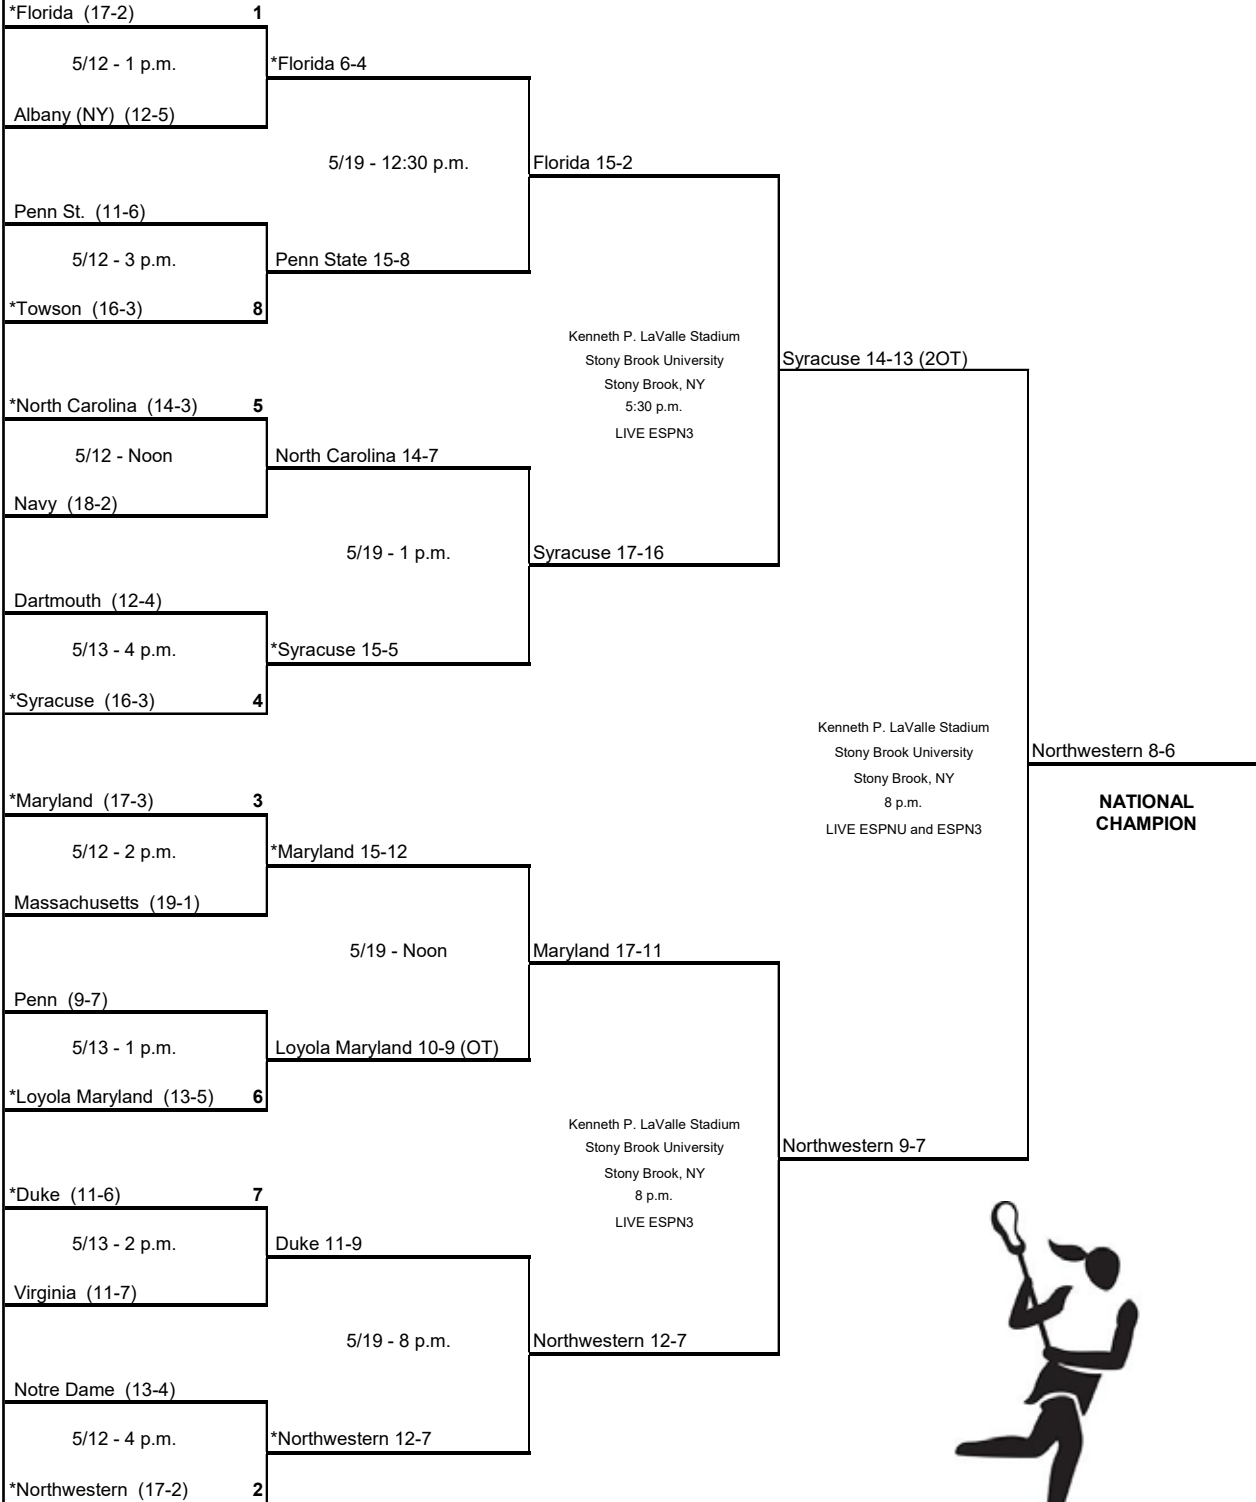

2012 NCAA Division I Women's LACROSSE CHAMPIONSHIP

First Round
May 12 or 13

Quarterfinals
May 19 or 20

Semifinals
May 25

Final
May 27

* - Host Institution for Preliminary-Round Games
All Times are Eastern time
Semifinal #1 - 5:30 p.m.
Semifinal #2 - 37-39 minutes after the conclusion of Semifinal #1