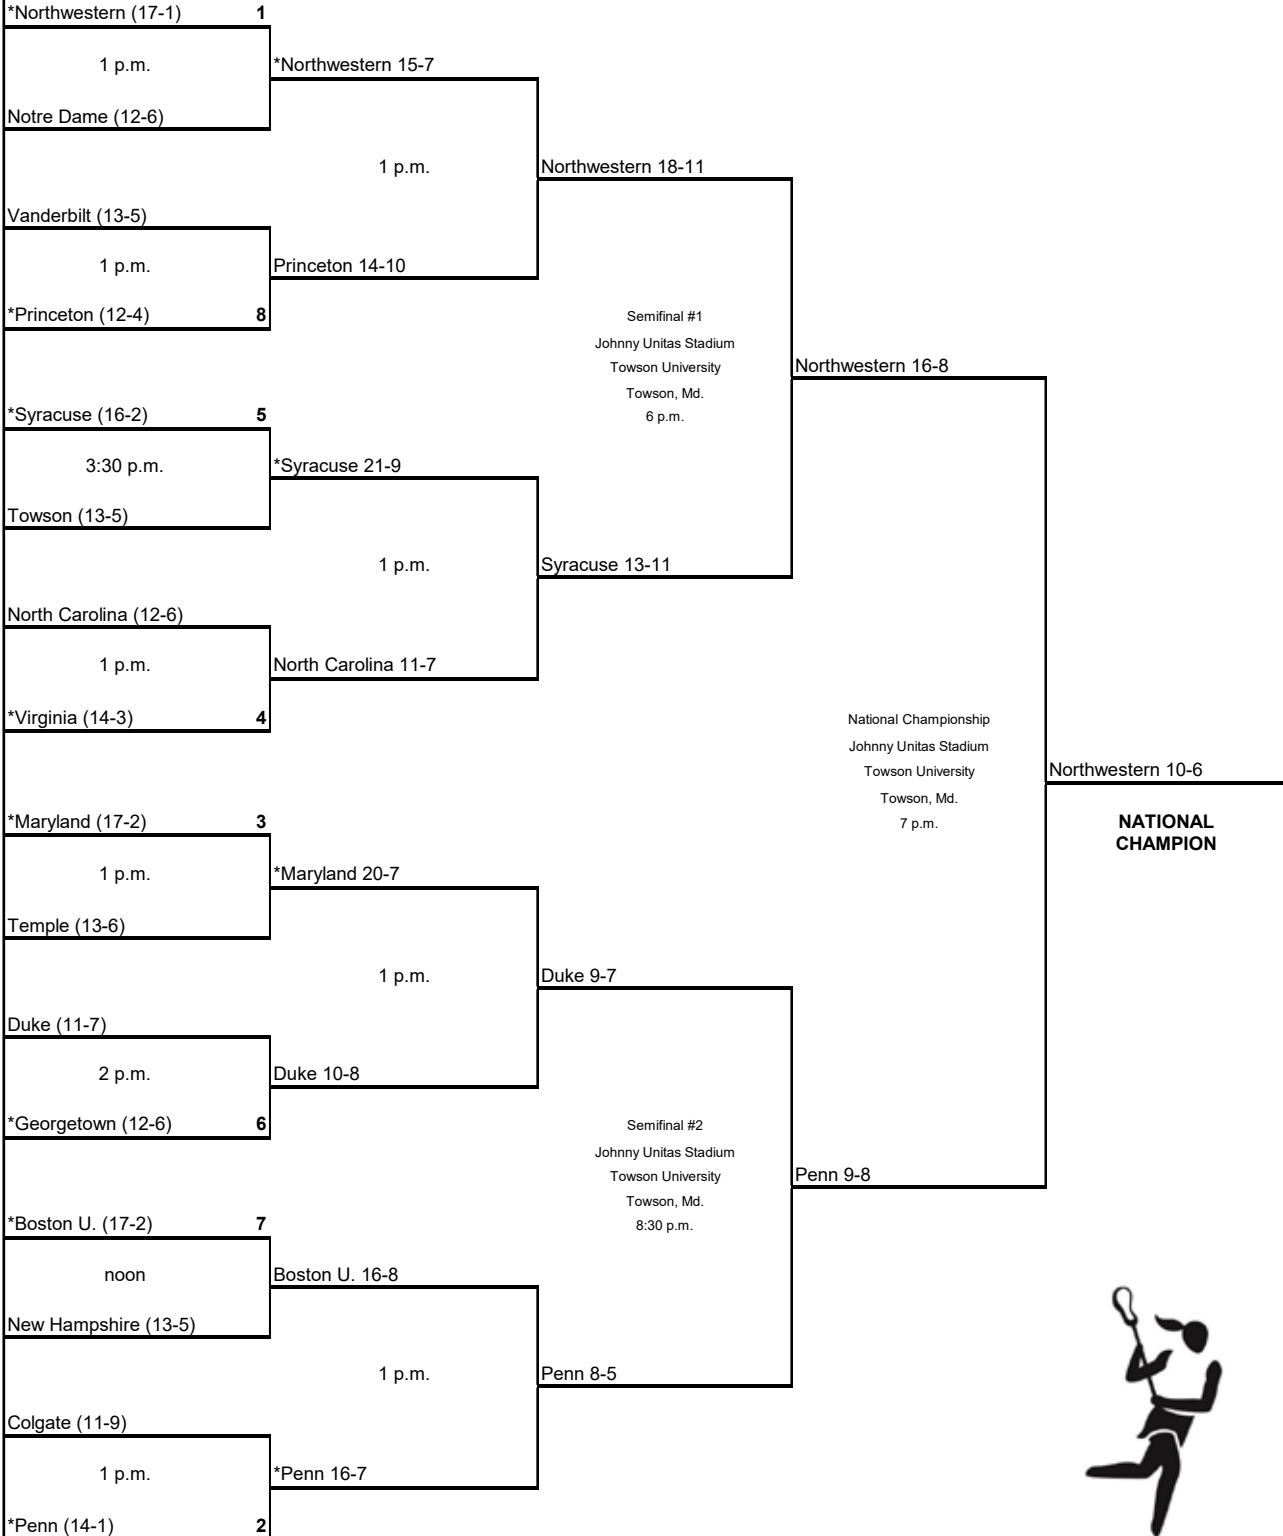

* - Host Institution for Preliminary-Round Games
All Times are Local Time

2008 NCAA Division I Women's LACROSSE CHAMPIONSHIP

First Round
May 11

Quarterfinals
May 17

Semifinals
May 23

Final
May 25

* - Host Institution for Preliminary-Round Games
All Times are Local Time