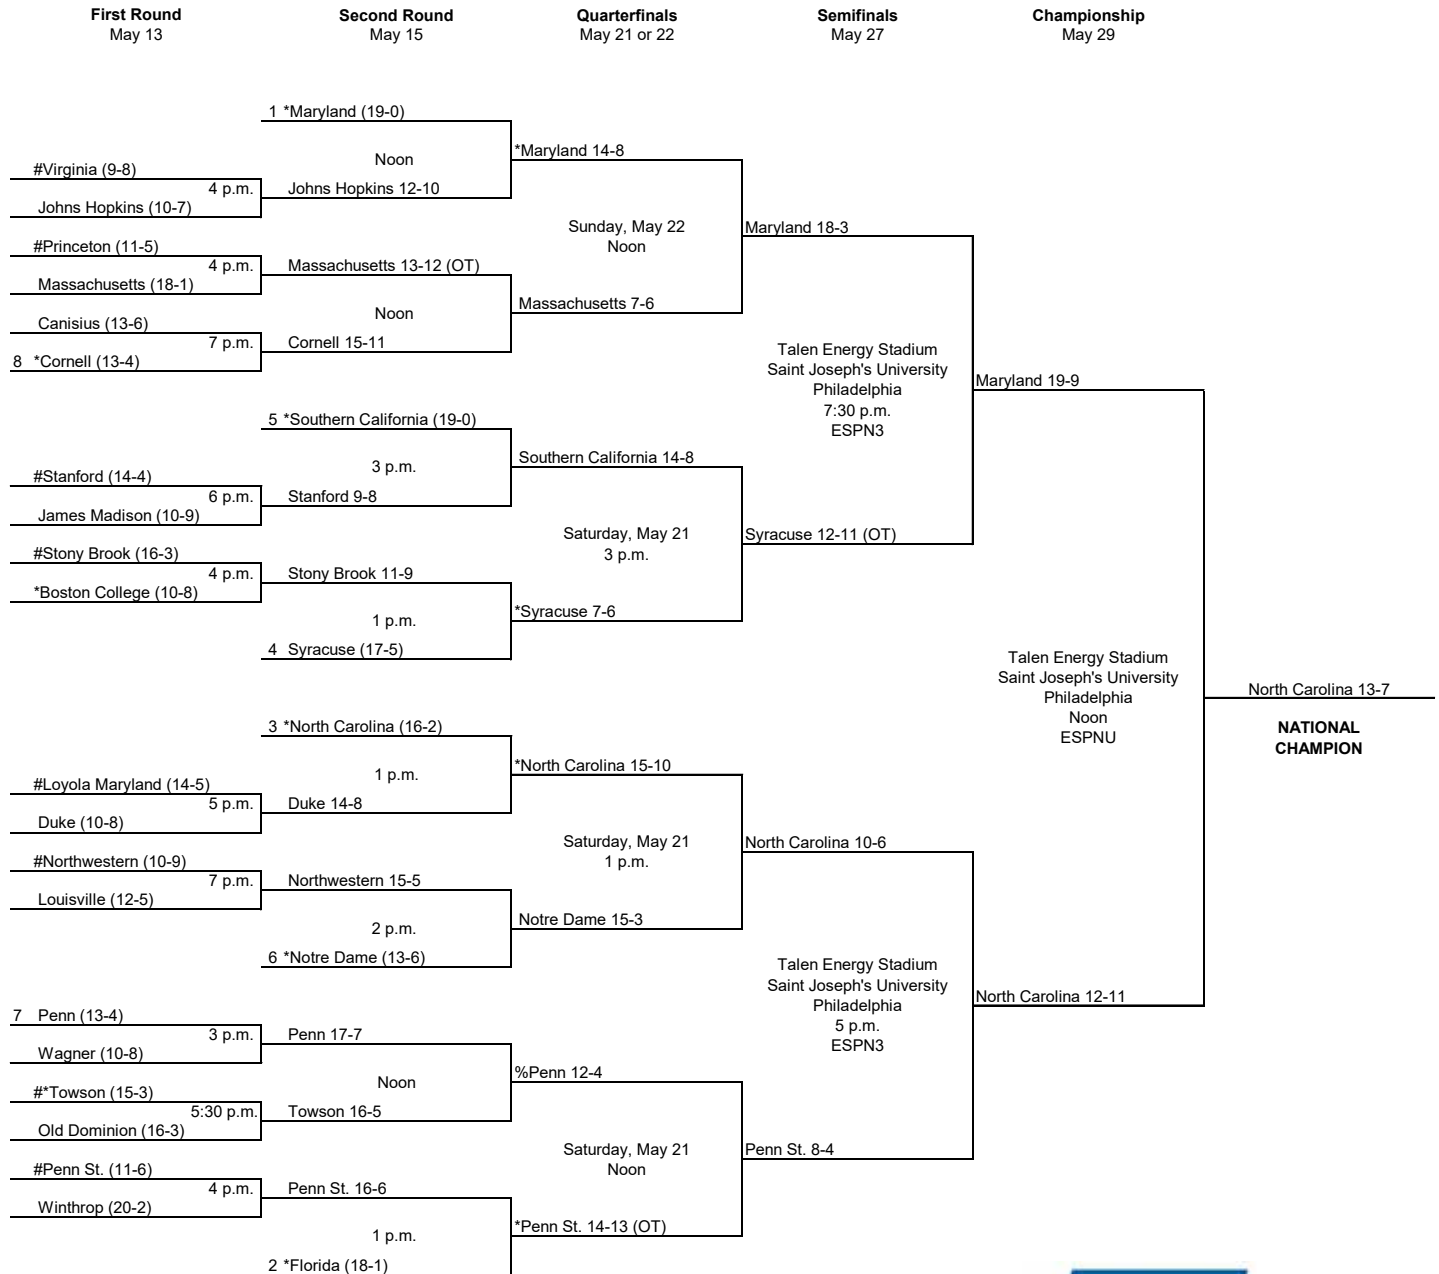

2016 NCAA Division I Women's Lacrosse Championship

* Host Institution
# Home team in the non-seeded game
% Home team if highest seed, but not hosting
^ Four teams at site of seven and eight seeds
First- and second-round games held at the same site:
**Three teams at the host sites of the top-6 seeds
**Four teams at the host sites of the seven and eight seeds
First- and second-round games played Friday and Sunday.

All times are Eastern time.
Information subject to change.

© 2015 National Collegiate Athletic Association. No commercial use without the NCAA's written permission.
The NCAA opposes all forms of sports wagering.