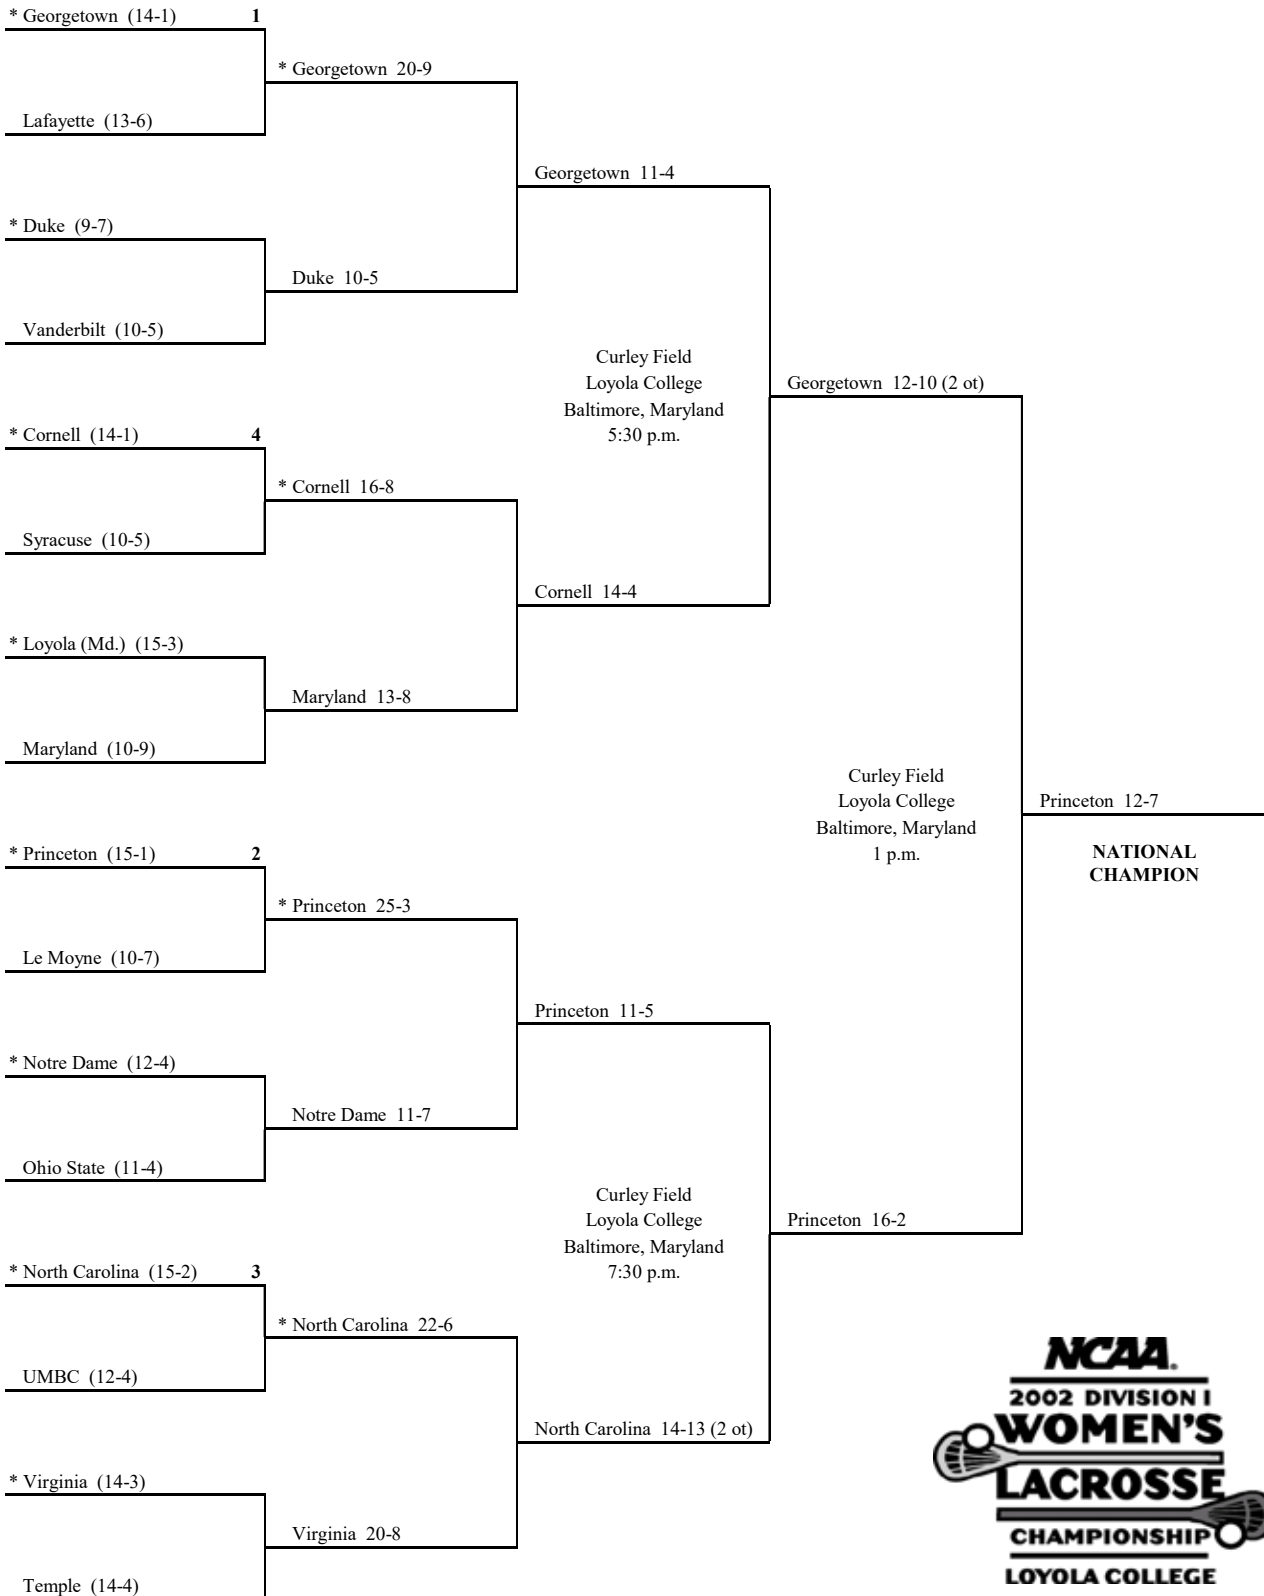

2002 NCAA Division I Women's LACROSSE CHAMPIONSHIP

First Round
May 9

Quarterfinals
May 12

Semifinals
May 17

Final
May 19

* - Host Institution