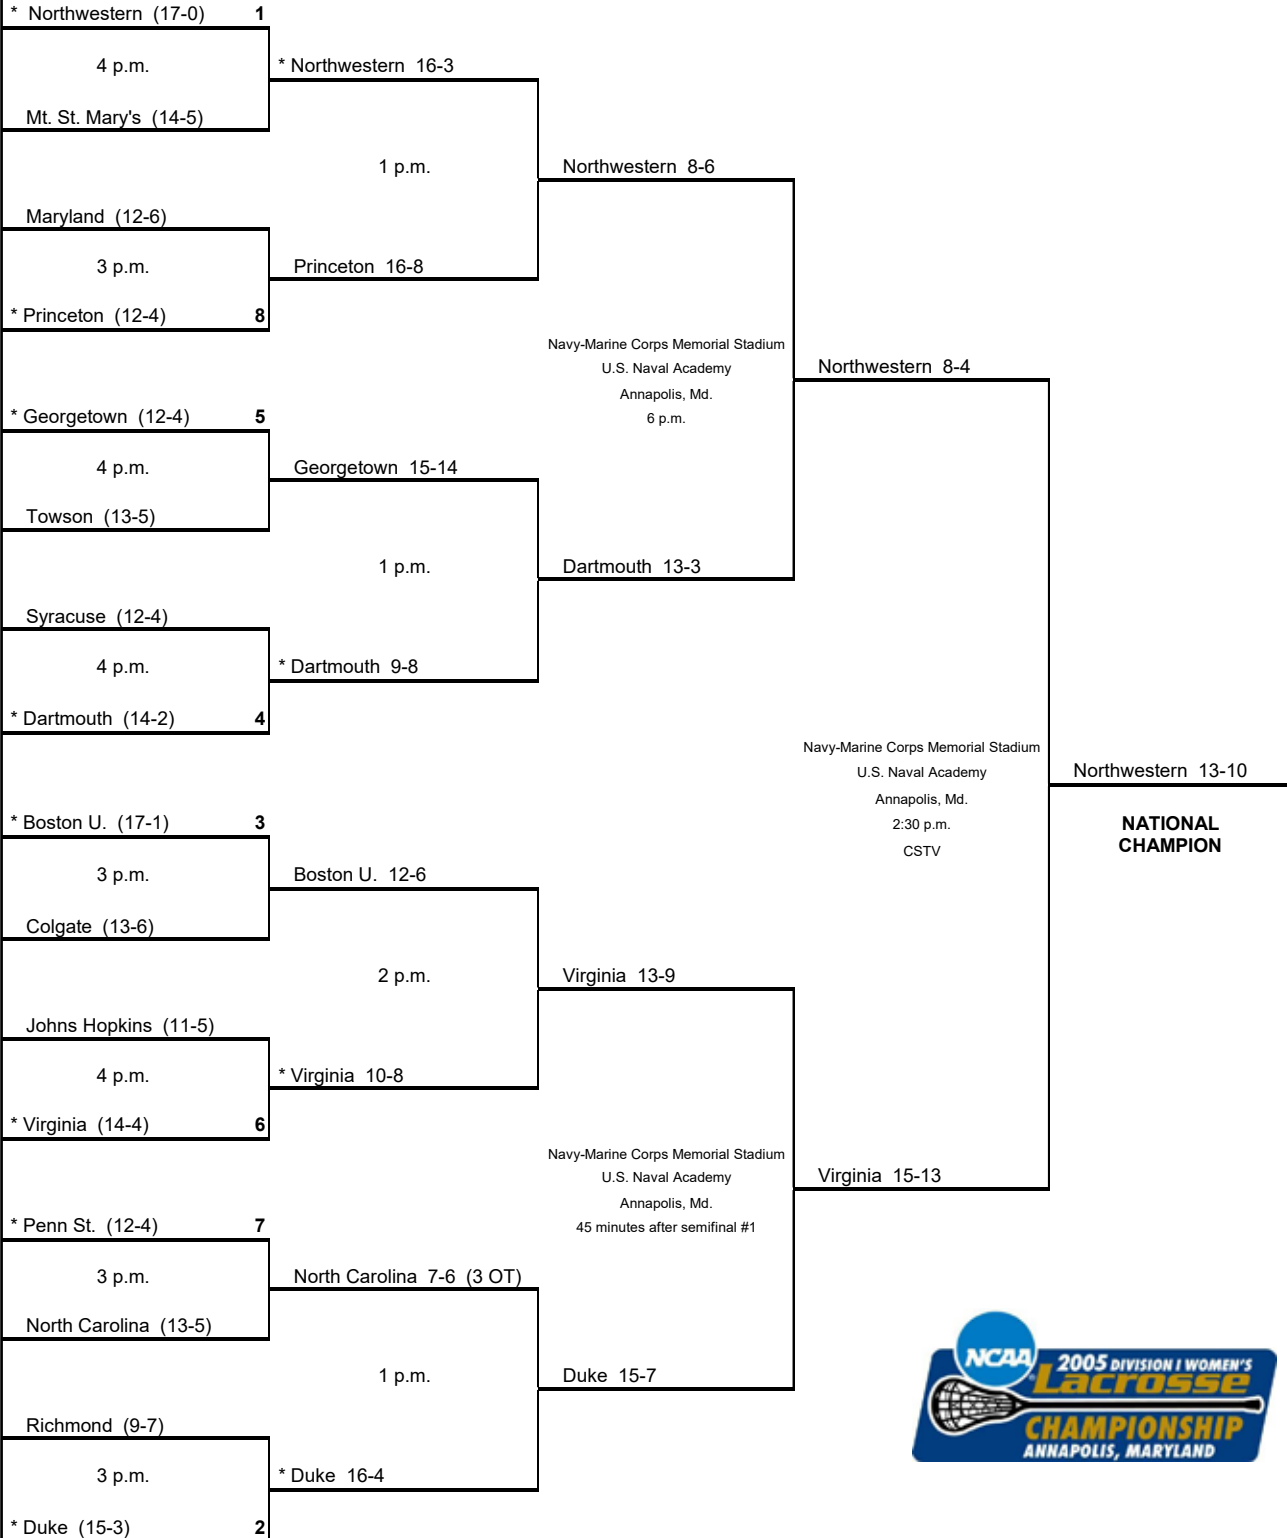

2005 NCAA Division I Women's LACROSSE CHAMPIONSHIP

First Round
May 12

Quarterfinals
May 15

Semifinals
May 20

Final
May 22

* - Host Institution for Preliminary-Round Games
All Times Local Time