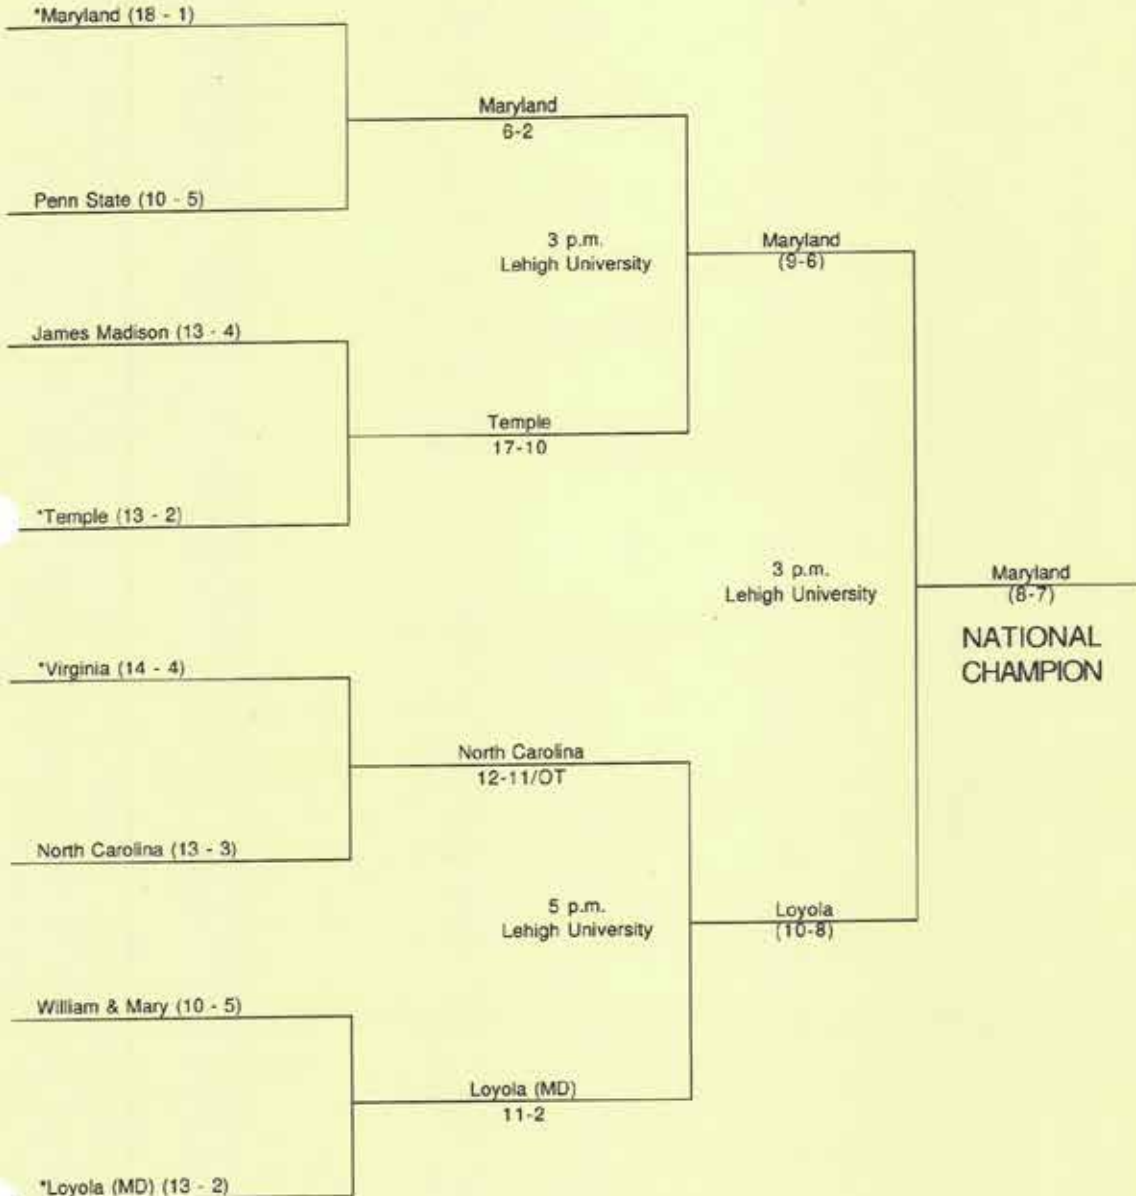

1997 National Collegiate Women's
LACROSSE
CHAMPIONSHIP

FIRST ROUND
Saturday, May 10

SEMIFINALS
Saturday, May 17

CHAMPIONSHIP
Sunday, May 18

Denotes host institution; times to be determined by hosts.

NCAA/5/19/97/psw