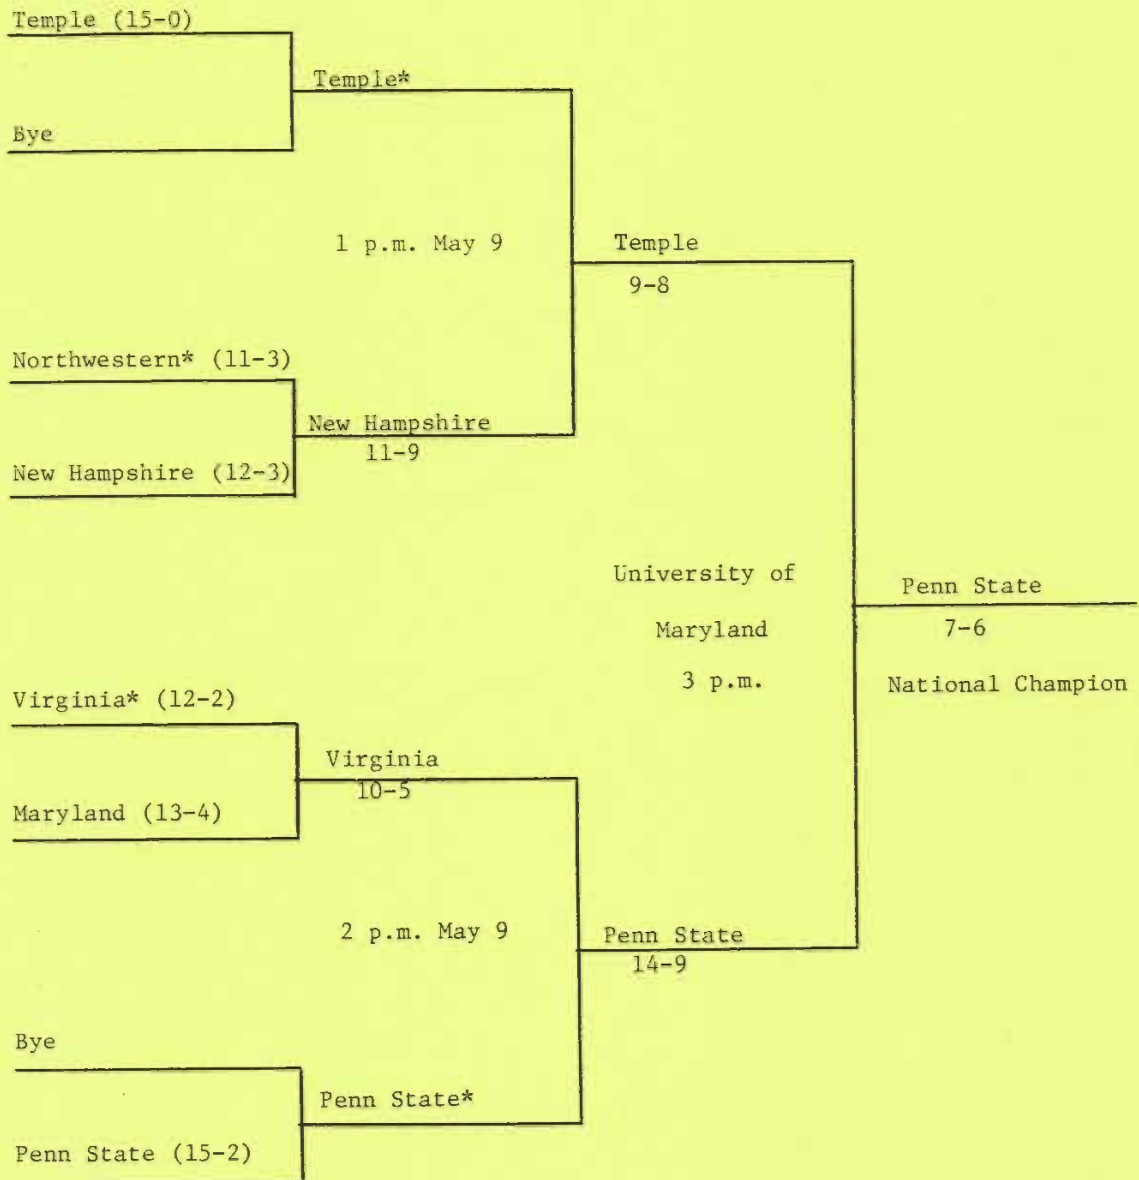

1987 NCAA NATIONAL COLLEGIATE WOMEN'S LACROSSE CHAMPIONSHIP

First Round

Wednesday, May 6

Semifinals

Saturday, May 9
or Sunday, May 10

Championship

Saturday, May 16

*Host institution