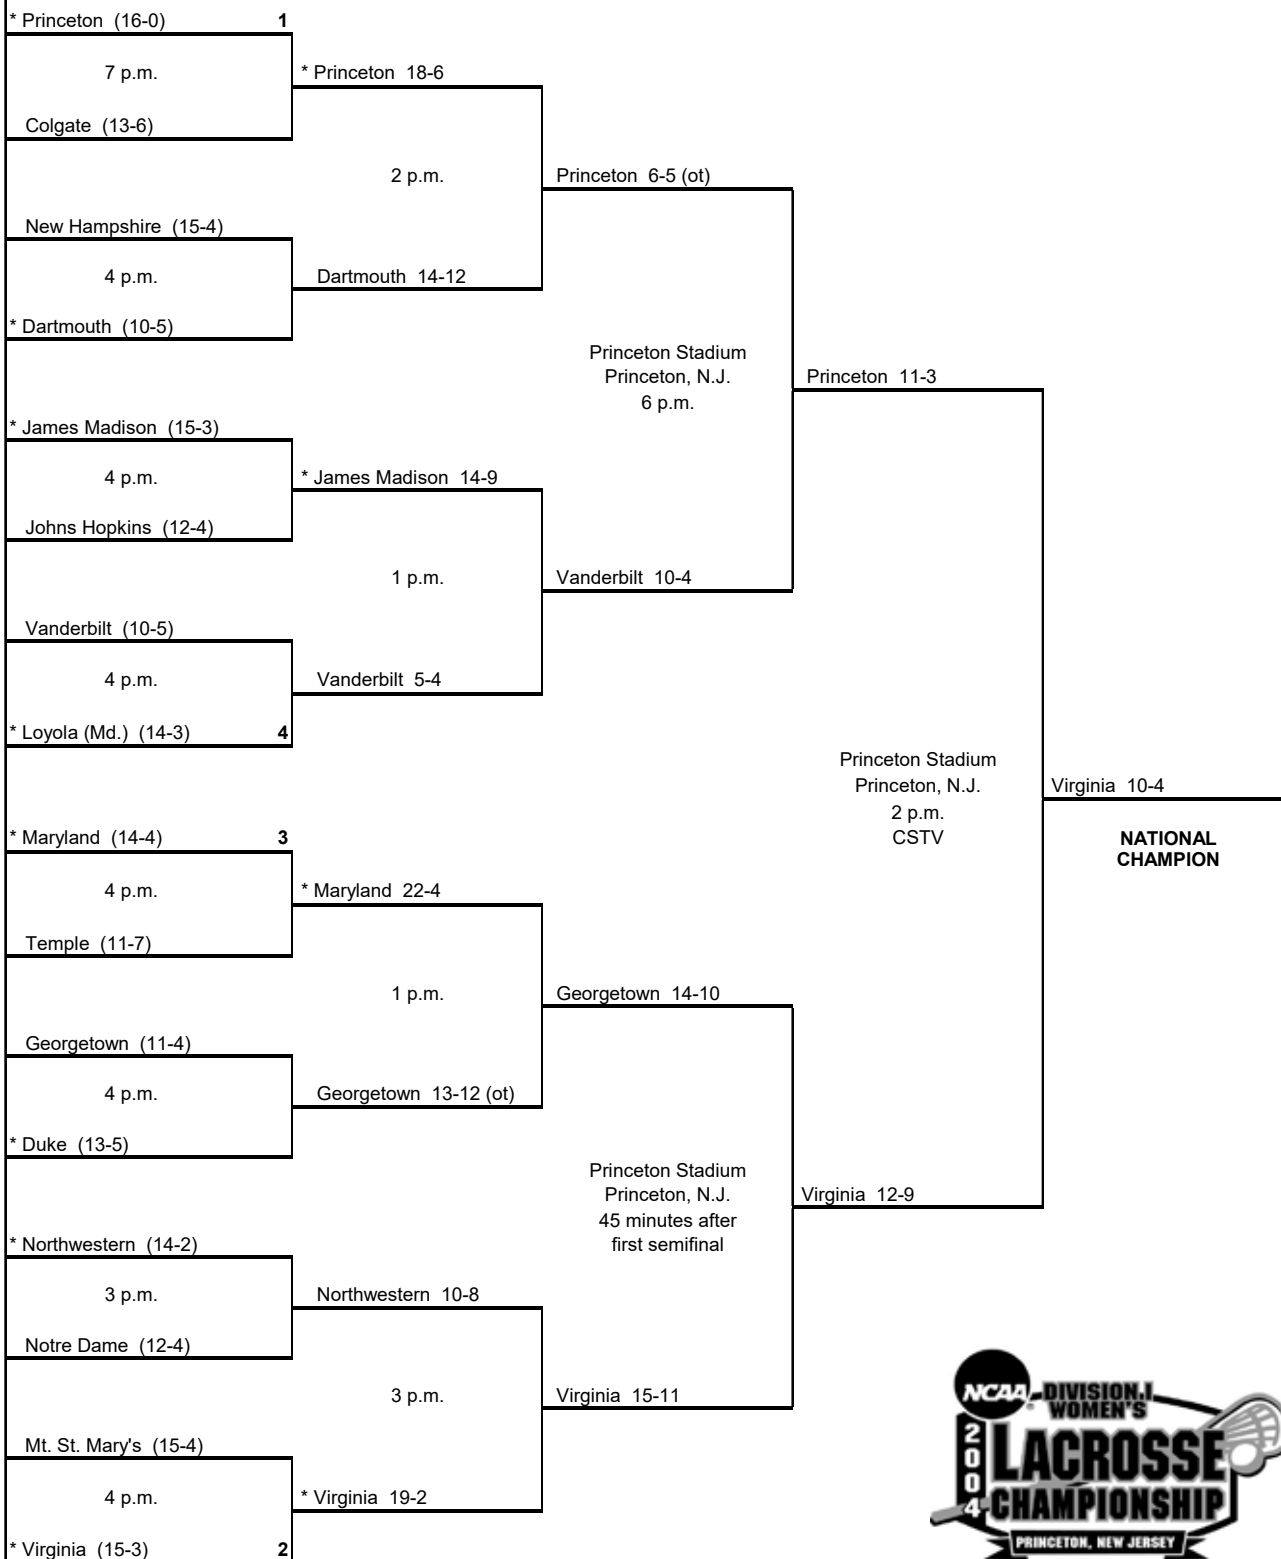

Quarterfinals
May 16

Semifinals
May 21

Final
May 23

* - Host Institution for Preliminary-Round Games
All Times Local Time

2005 NCAA Division I Women's LACROSSE CHAMPIONSHIP

First Round
May 12

Quarterfinals
May 15