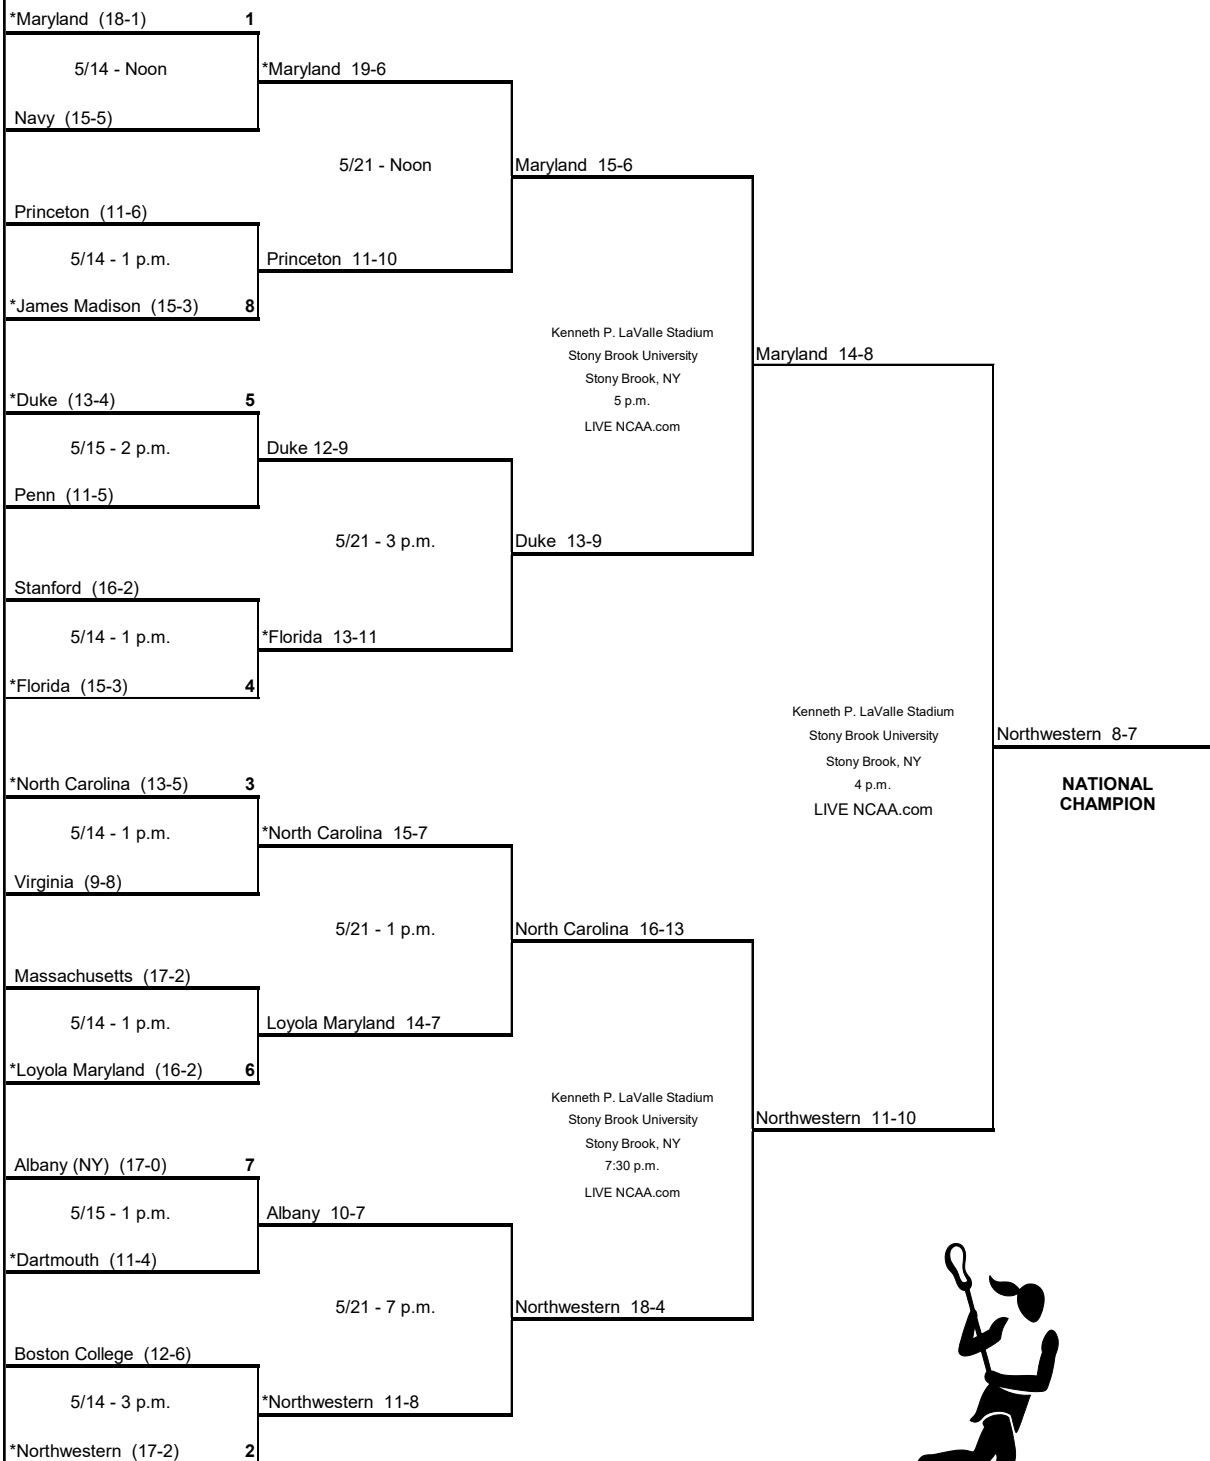

2011 NCAA Division I Women's LACROSSE CHAMPIONSHIP

First Round
May 14 or 15

Quarterfinals
May 21 or 22

Semifinals
May 27

Final
May 29

* - Host Institution for Preliminary-Round Games
All Times are Local Time
Semifinal #1 - 5 p.m.
Semifinal #2 - 37-39 minutes after the conclusion of Semifinal #1

NCAA DI LACROSSE CHAMPIONSHIP