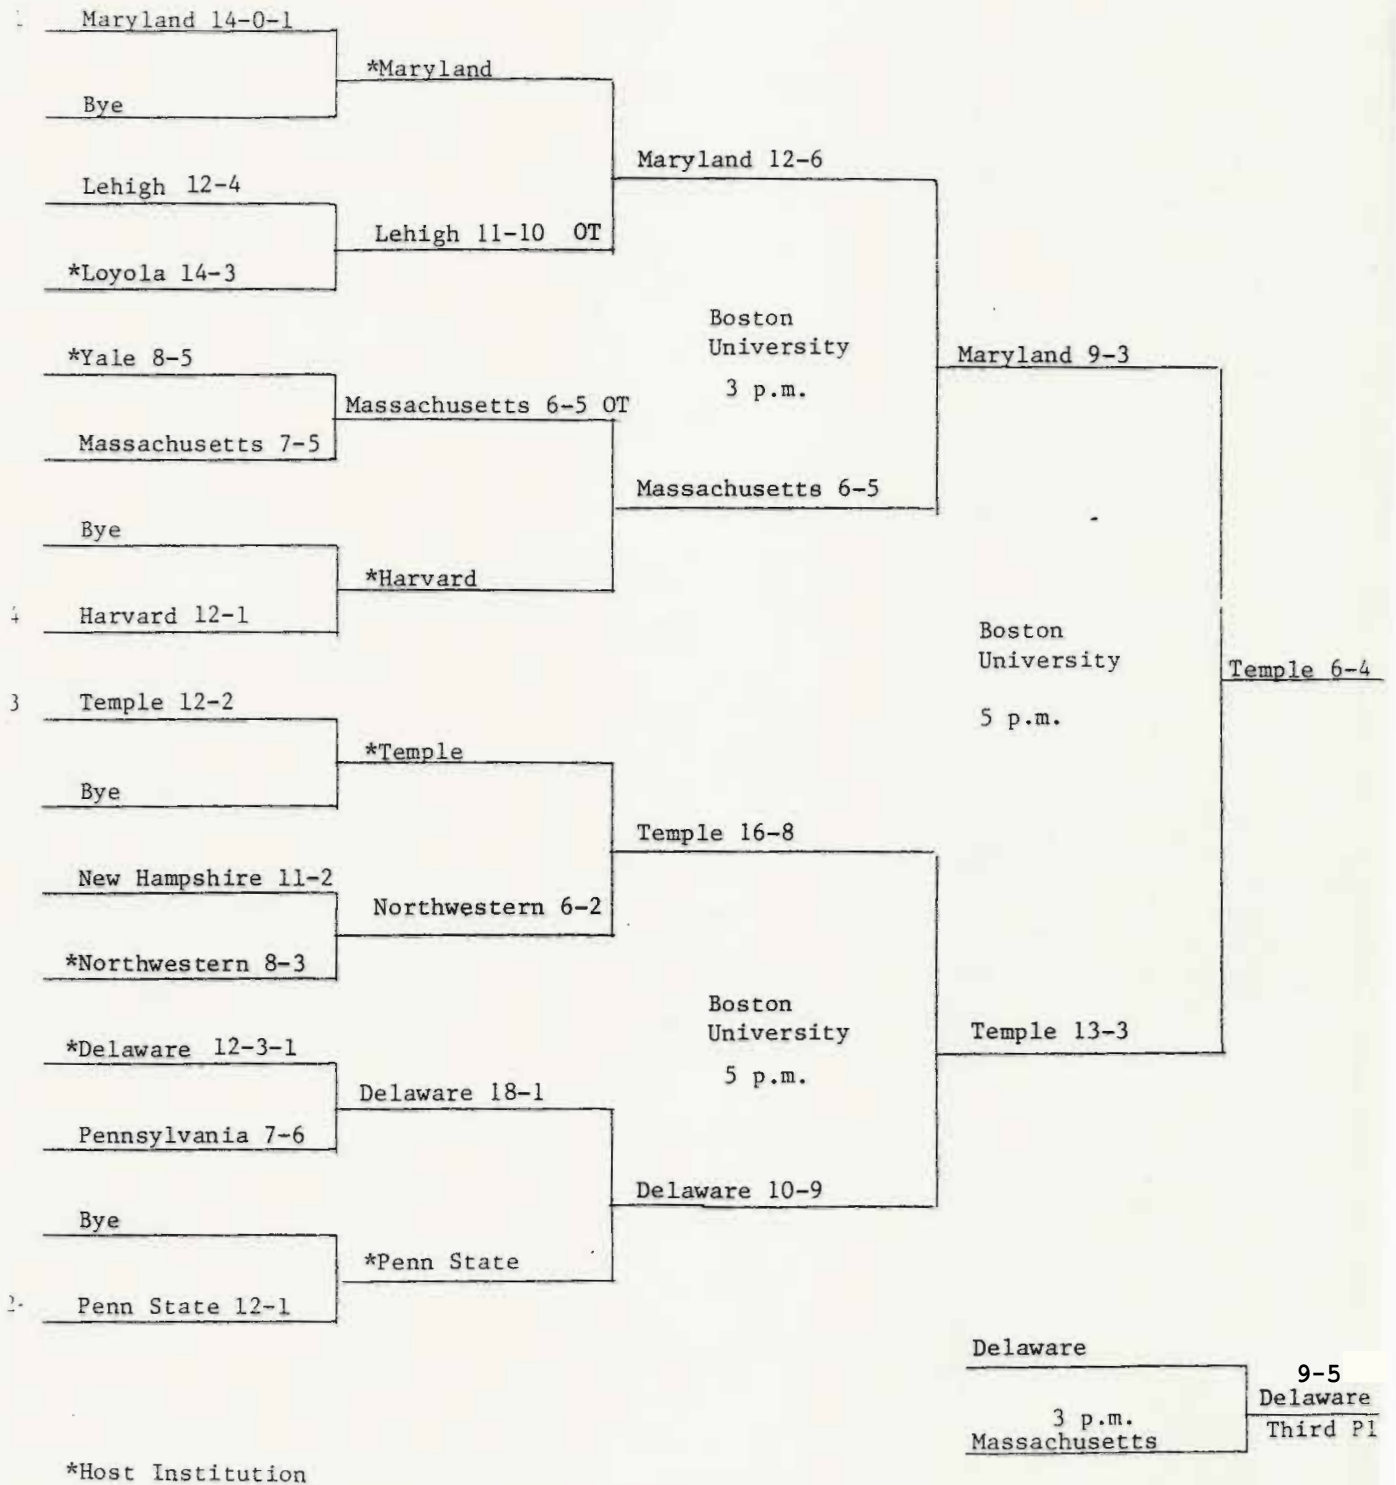

1984 NATIONAL COLLEGIATE WOMEN'S LACROSSE CHAMPIONSHIP

First Round
Wednesday, May 9

Quarterfinals
Saturday, May 12

Semifinals
Saturday, May 19

Championship
Sunday, May 20