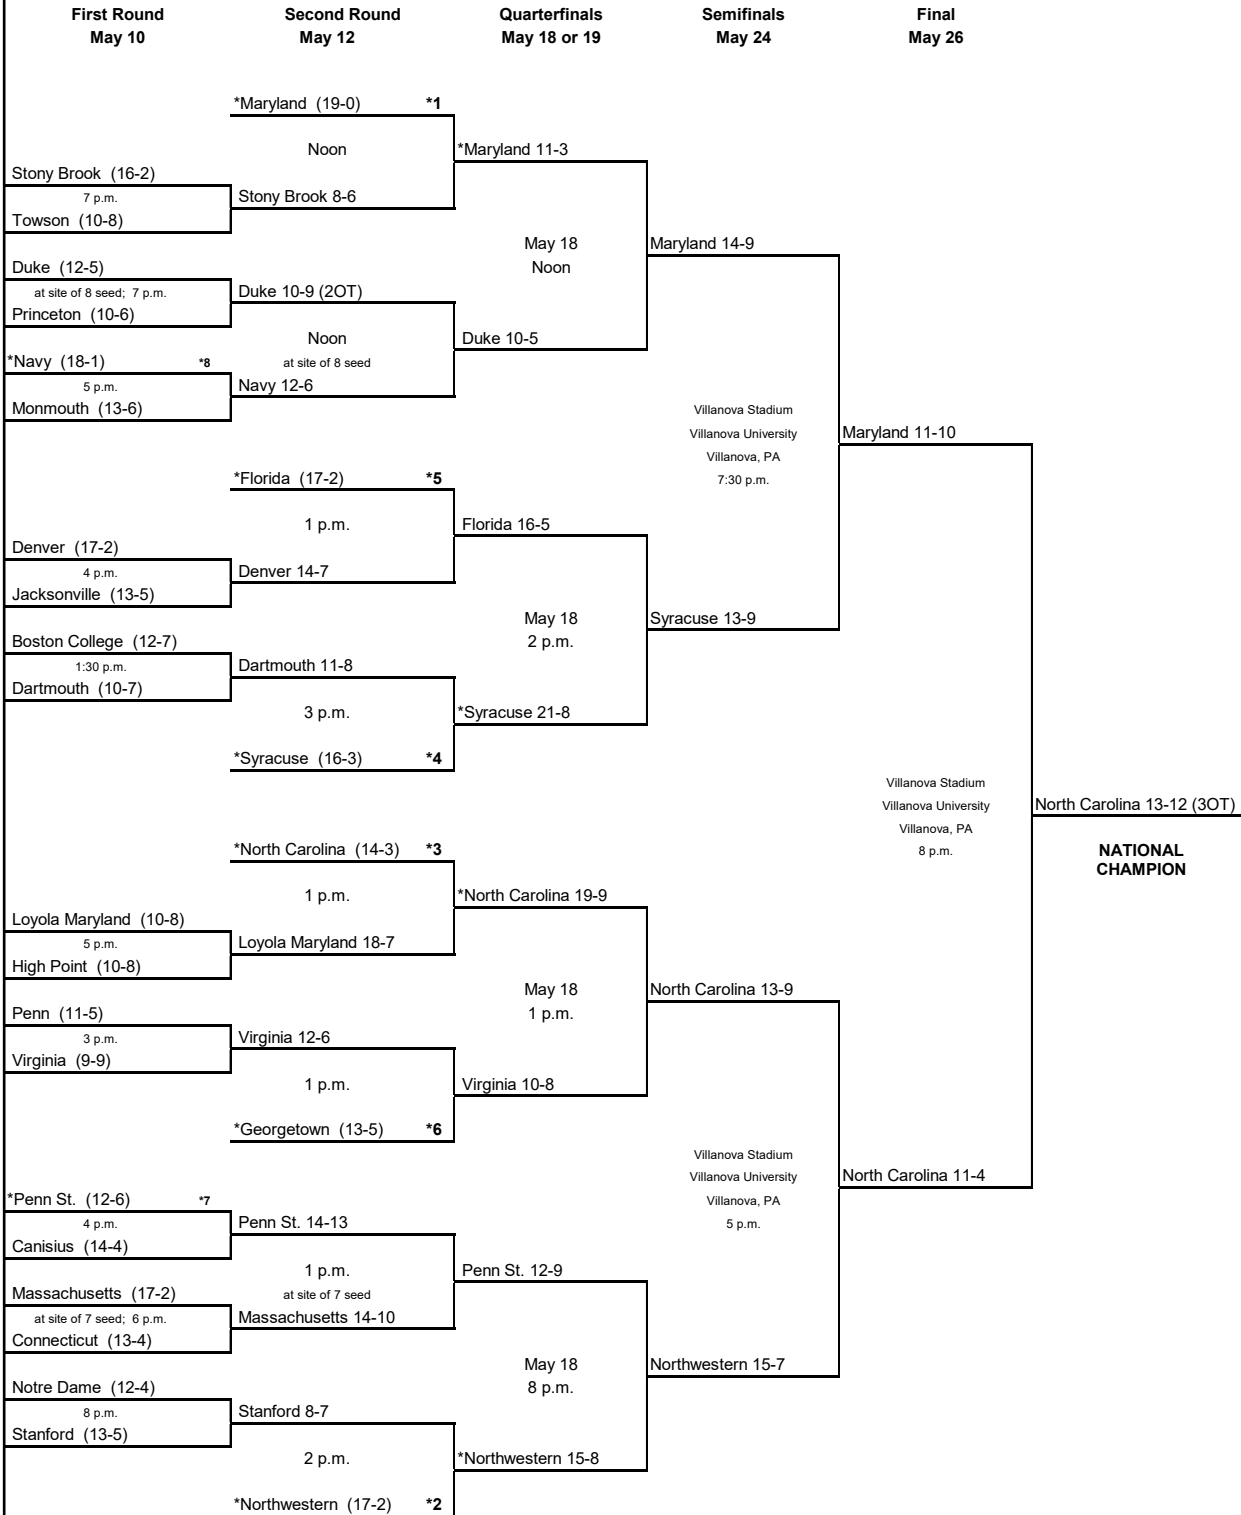

2013 NCAA Division I Women's LACROSSE CHAMPIONSHIP

Villanova Stadium
Villanova University
Villanova, PA
8 p.m.

NATIONAL CHAMPION

*denotes host

First- and second-round games held at the same site (three teams at the host sites of the top 6 seeds and four teams at the host sites of seeds 7 and 8; games played Friday and Sunday).