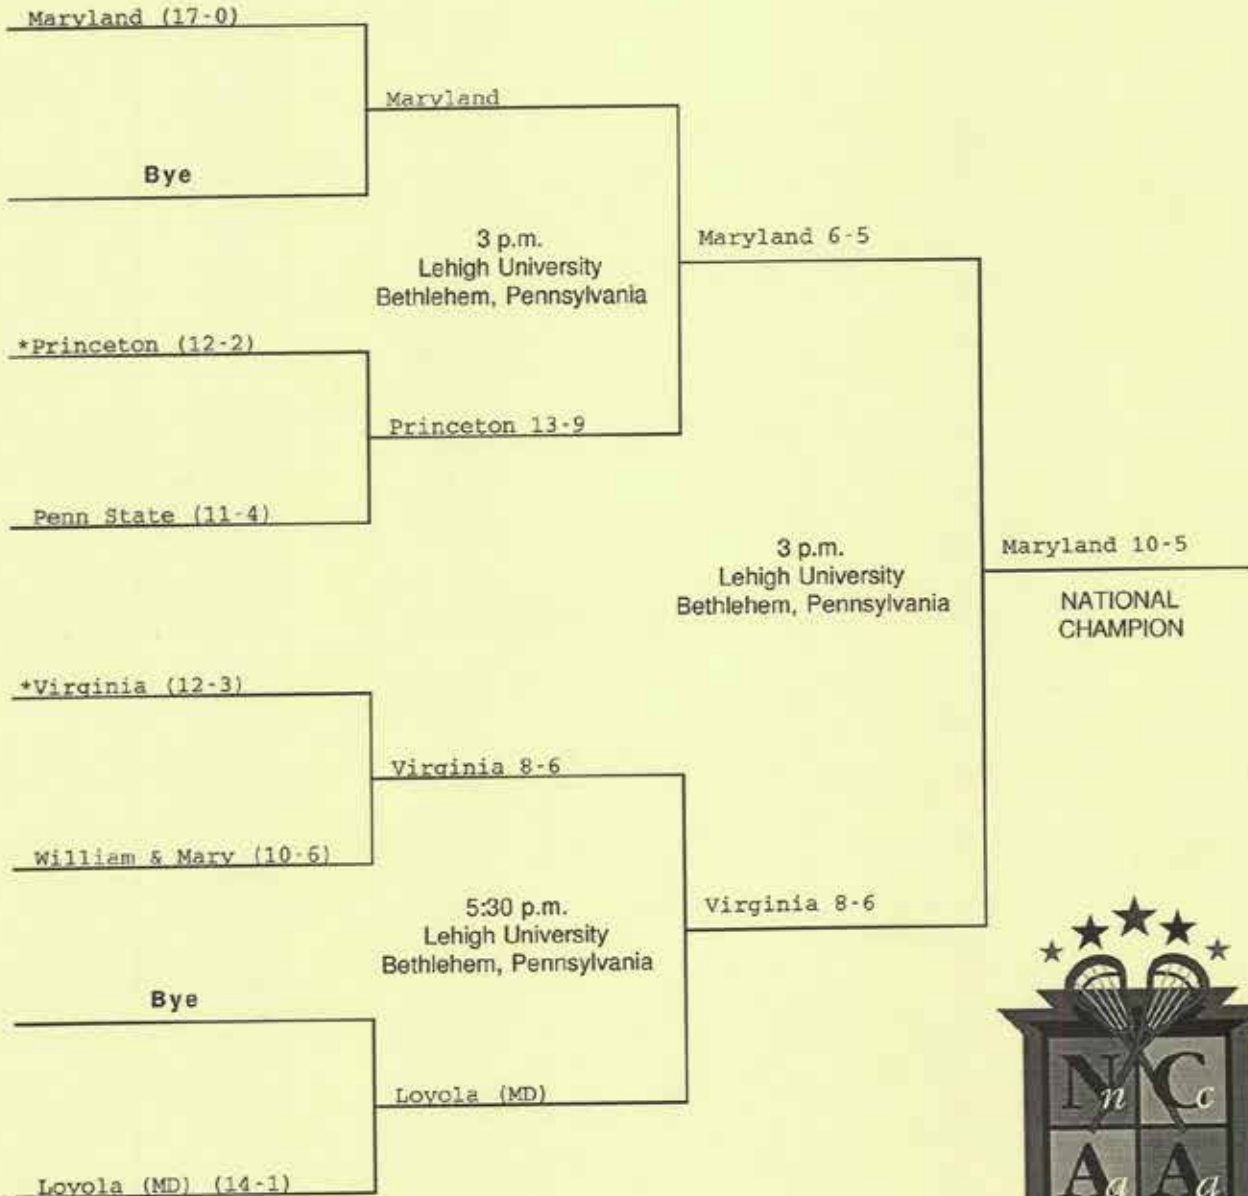

1996 National Collegiate Women's
**LACROSSE
CHAMPIONSHIP**

FIRST ROUND
Saturday, May 11

SEMIFINAL
Saturday, May 18

CHAMPIONSHIP
Sunday, May 19

*Denotes host institution