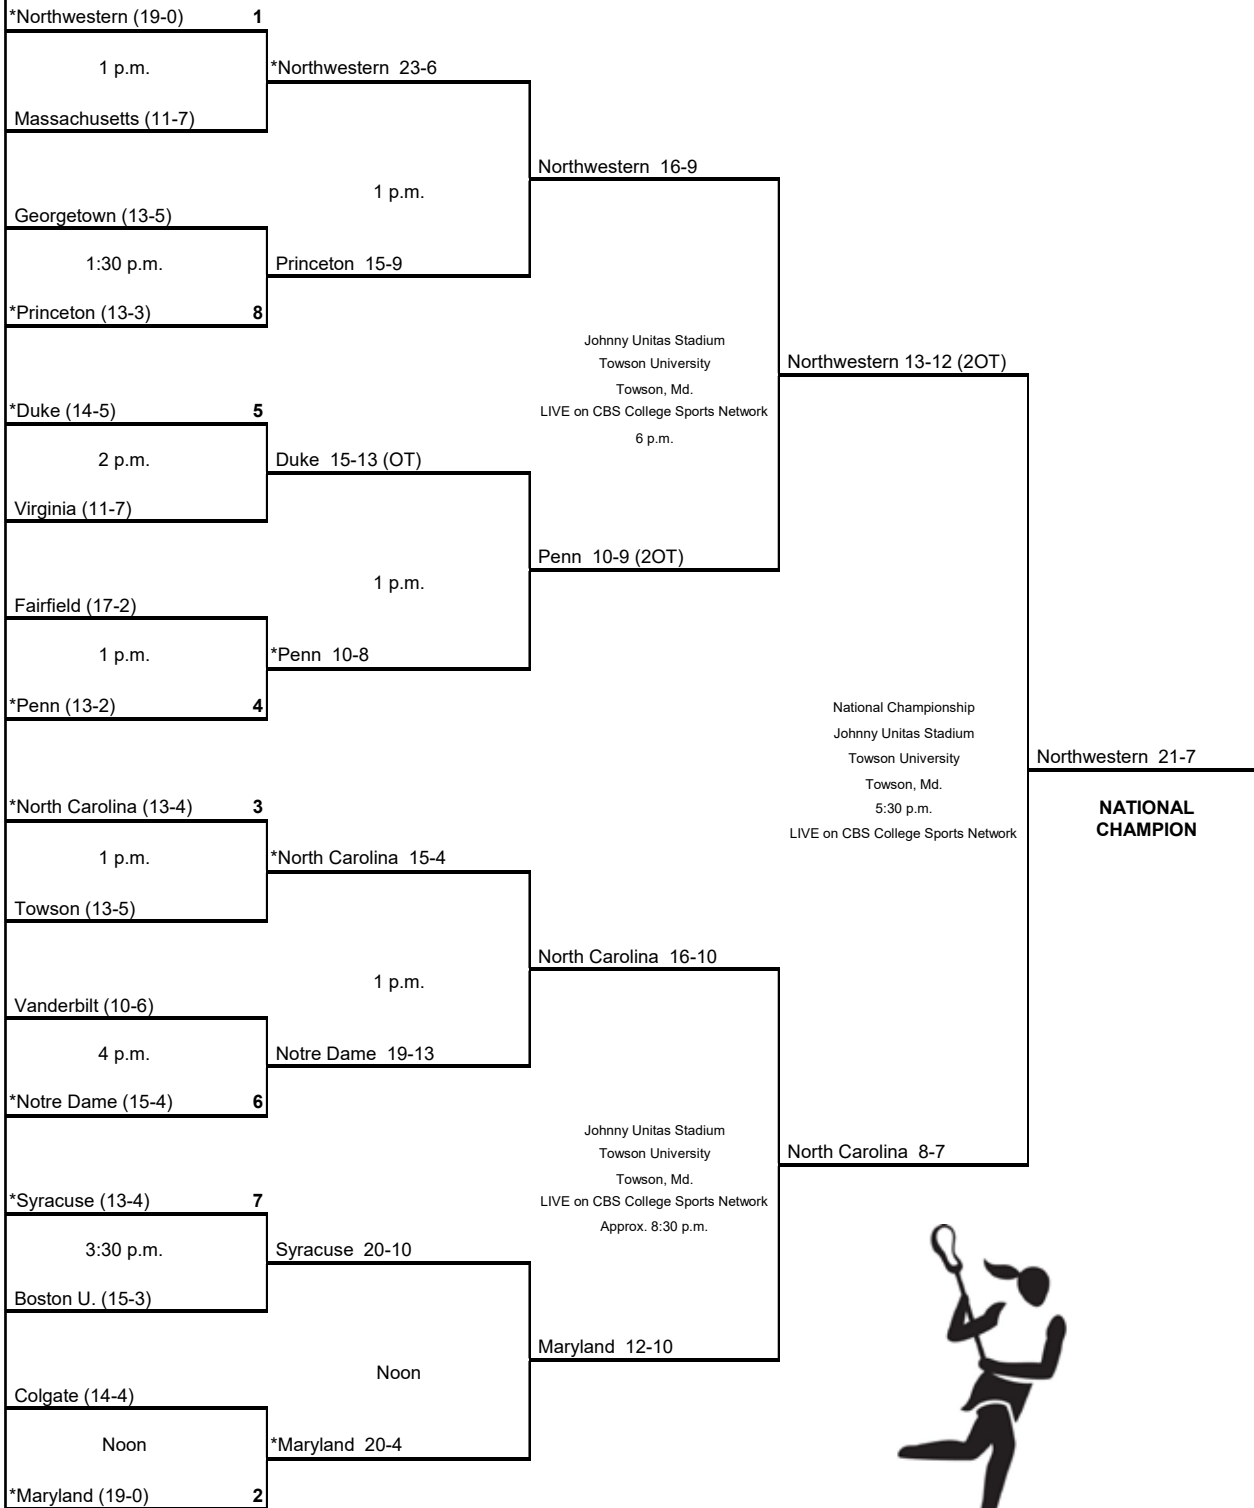

2009 NCAA Division I Women's LACROSSE CHAMPIONSHIP

First Round
May 10

Quarterfinals
May 16

Semifinals
May 22

Final
May 24

* - Host Institution for Preliminary-Round Games
All Times are Local Time
Semifinal #1 - 6 p.m.
Semifinal #2 - 37-39 minutes after the conclusion of Semifinal #1