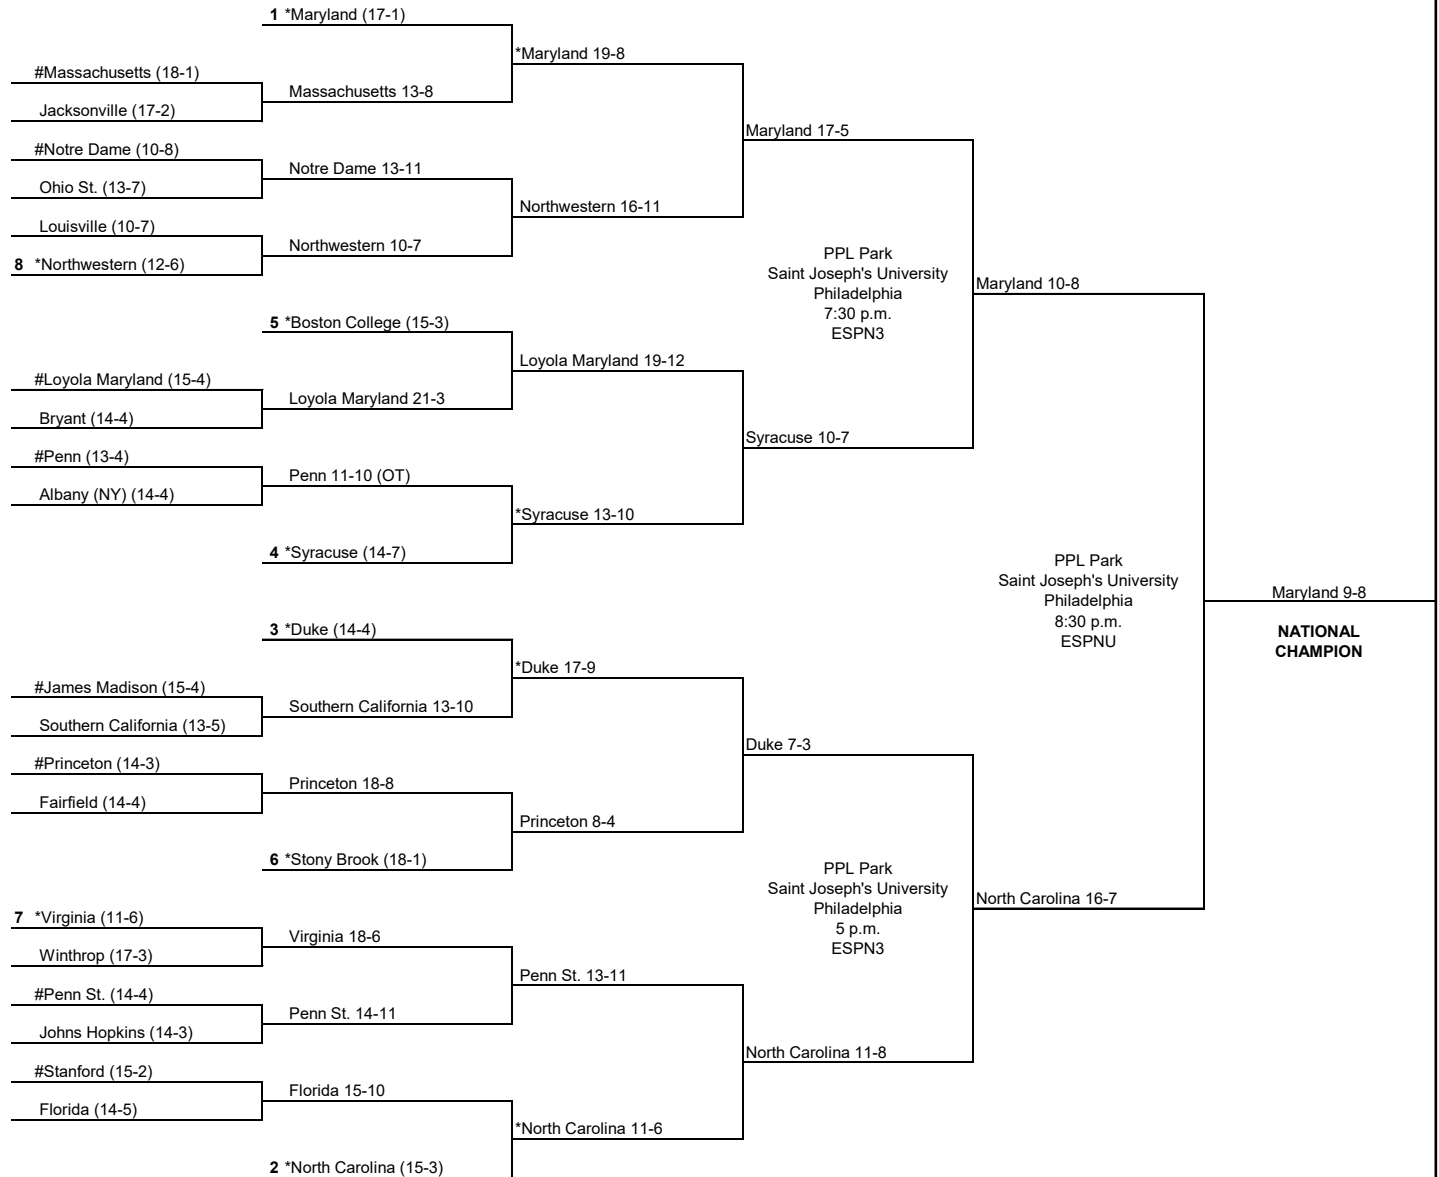

2015 NCAA Division I Women's Lacrosse Championship

First Round
May 8

Second Round
May 10

Quarterfinals
May 16 or 17

Semifinals
May 22

Championship
May 24

* Host Institution
# Home team in the non-seeded game
First- and second-round games held at the same site:
**Three teams at the host sites of the top-6 seeds
**Four teams at the host sites of the seven and eight seeds
First- and second-round games played Friday and Sunday.

All times are Eastern time.
Information subject to change.

© 2015 National Collegiate Athletic Association. No commercial use without the NCAA's written permission.
The NCAA opposes all forms of sports wagering.