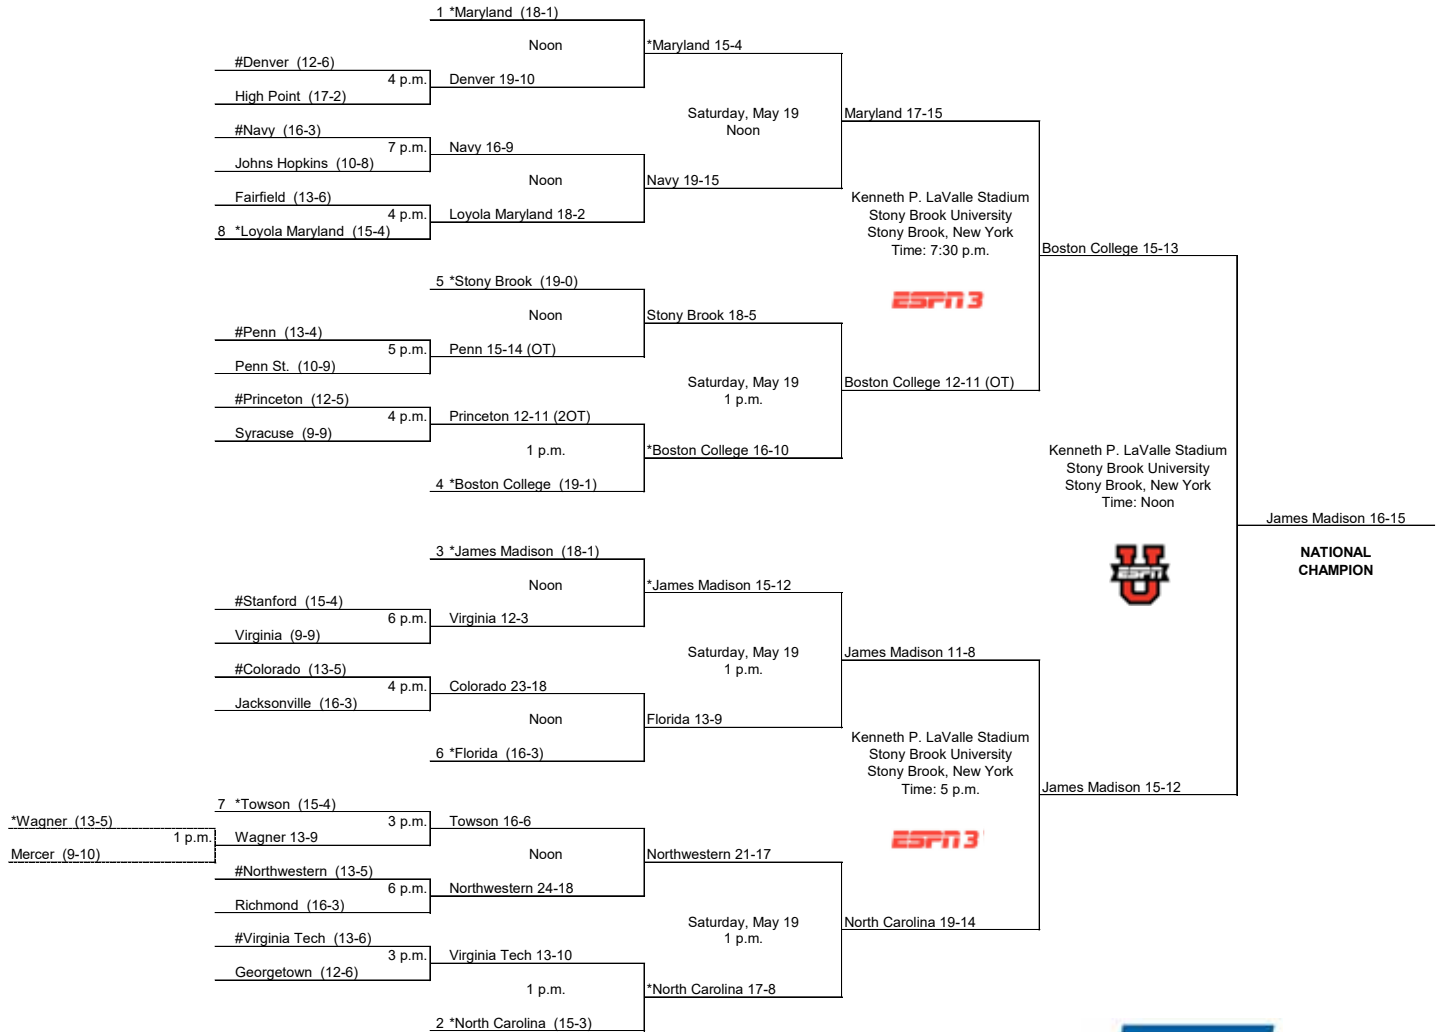

2018 NCAA Division I Women's Lacrosse Championship

Opening Round
May 9

First Round
May 11

Second Round
May 13

Quarterfinals
May 19 or 20

Semifinals
May 25

Championship
May 27

Placement of opening round sites are subject to the discretion of the Division I Women's Lacrosse Committee
 * Host Institution
 # Home team in the non-seeded game
 First- and second-round games held at the same site:
 **Three teams at the host sites of the top-6 seeds
 ***Four teams at the host sites of the seven and eight seeds