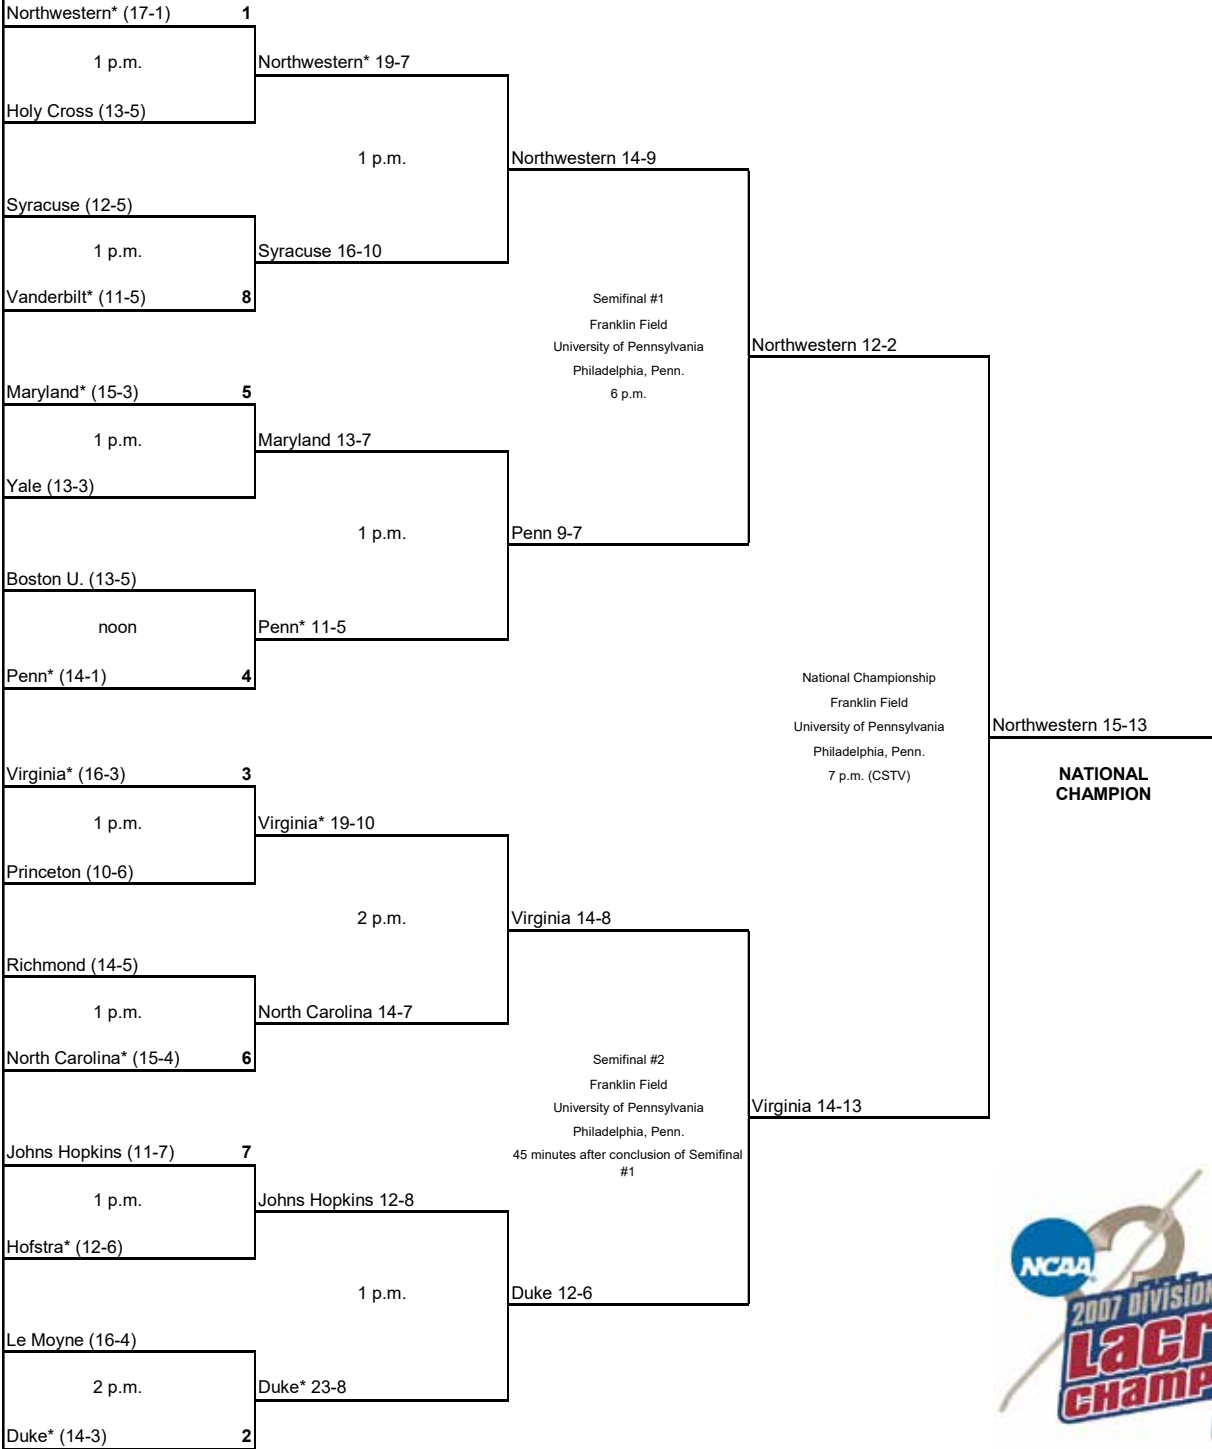

2007 NCAA Division I Women's LACROSSE CHAMPIONSHIP

First Round
May 13

Quarterfinals
May 19

Semifinals
May 25

Final
May 27

* - Host Institution for Preliminary-Round Games
All Times are Local Time