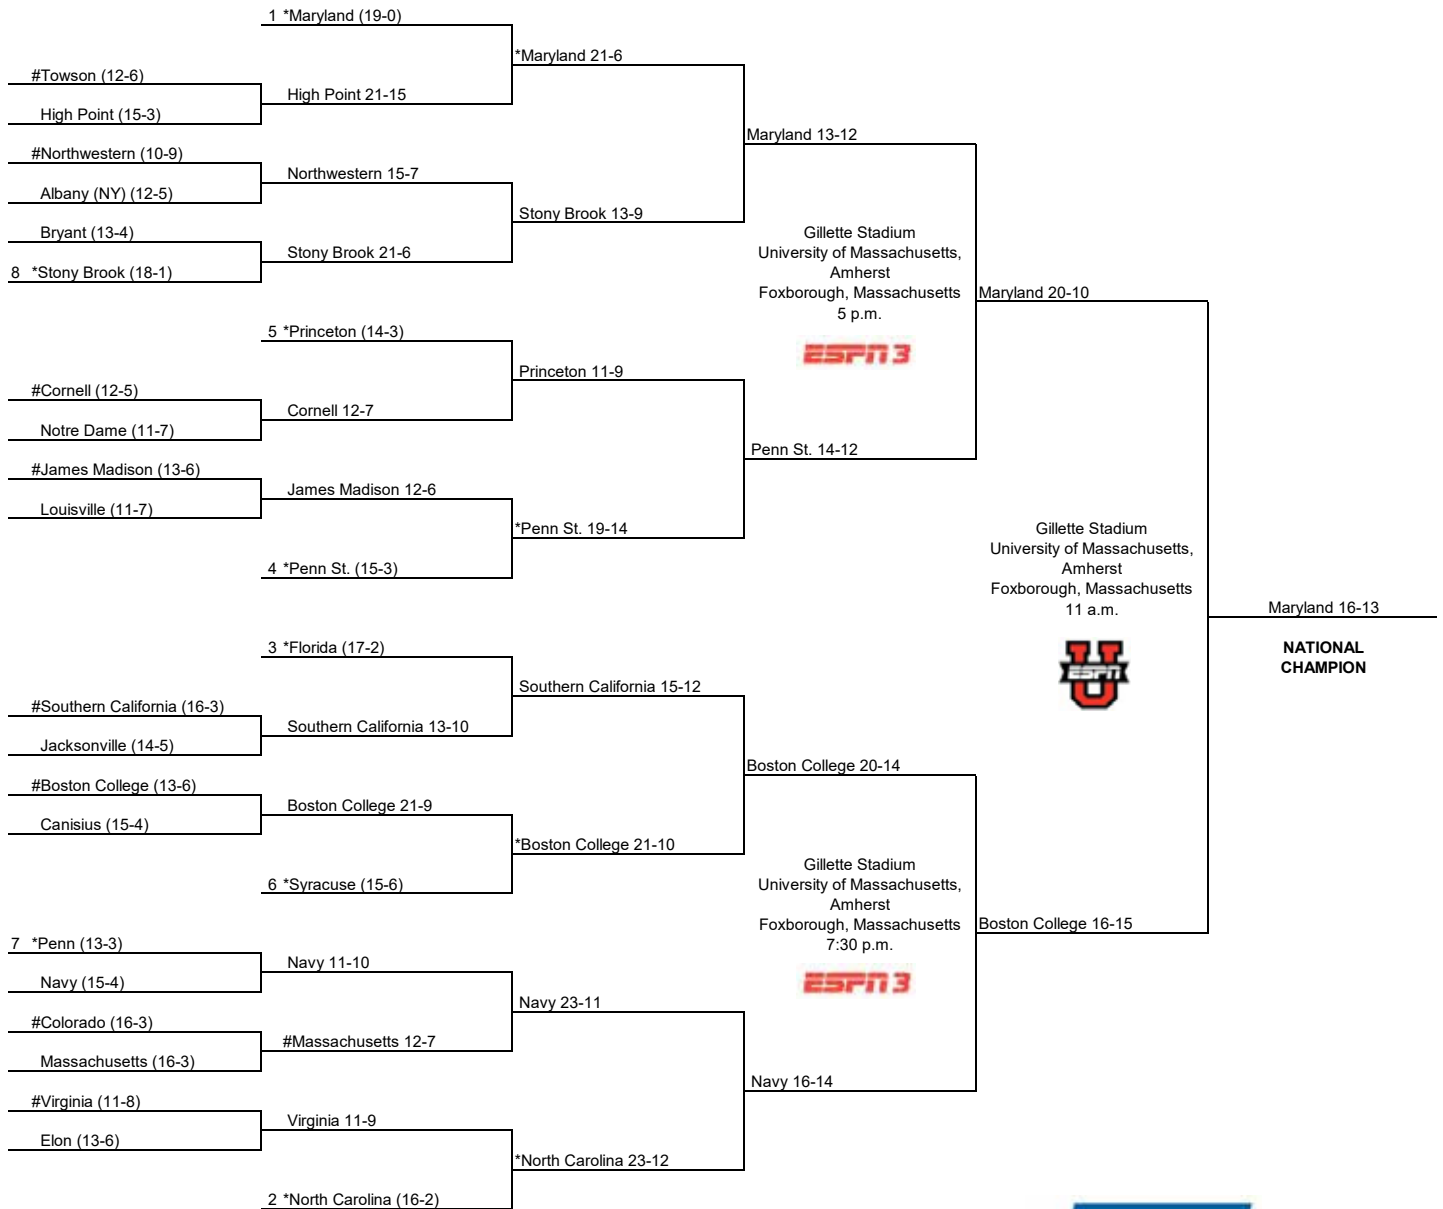

2017 NCAA Division I Women's Lacrosse Championship

First Round
May 12

Second Round
May 14

Quarterfinals
May 20 or 21

Semifinals
May 26

Championship
May 28

* Host Institution
 # Home team in the non-seeded game
 First- and second-round games held at the same site:
 **Three teams at the host sites of the top-6 seeds
 **Four teams at the host sites of the seven and eight seeds
 First- and second-round games played Friday and Sunday.