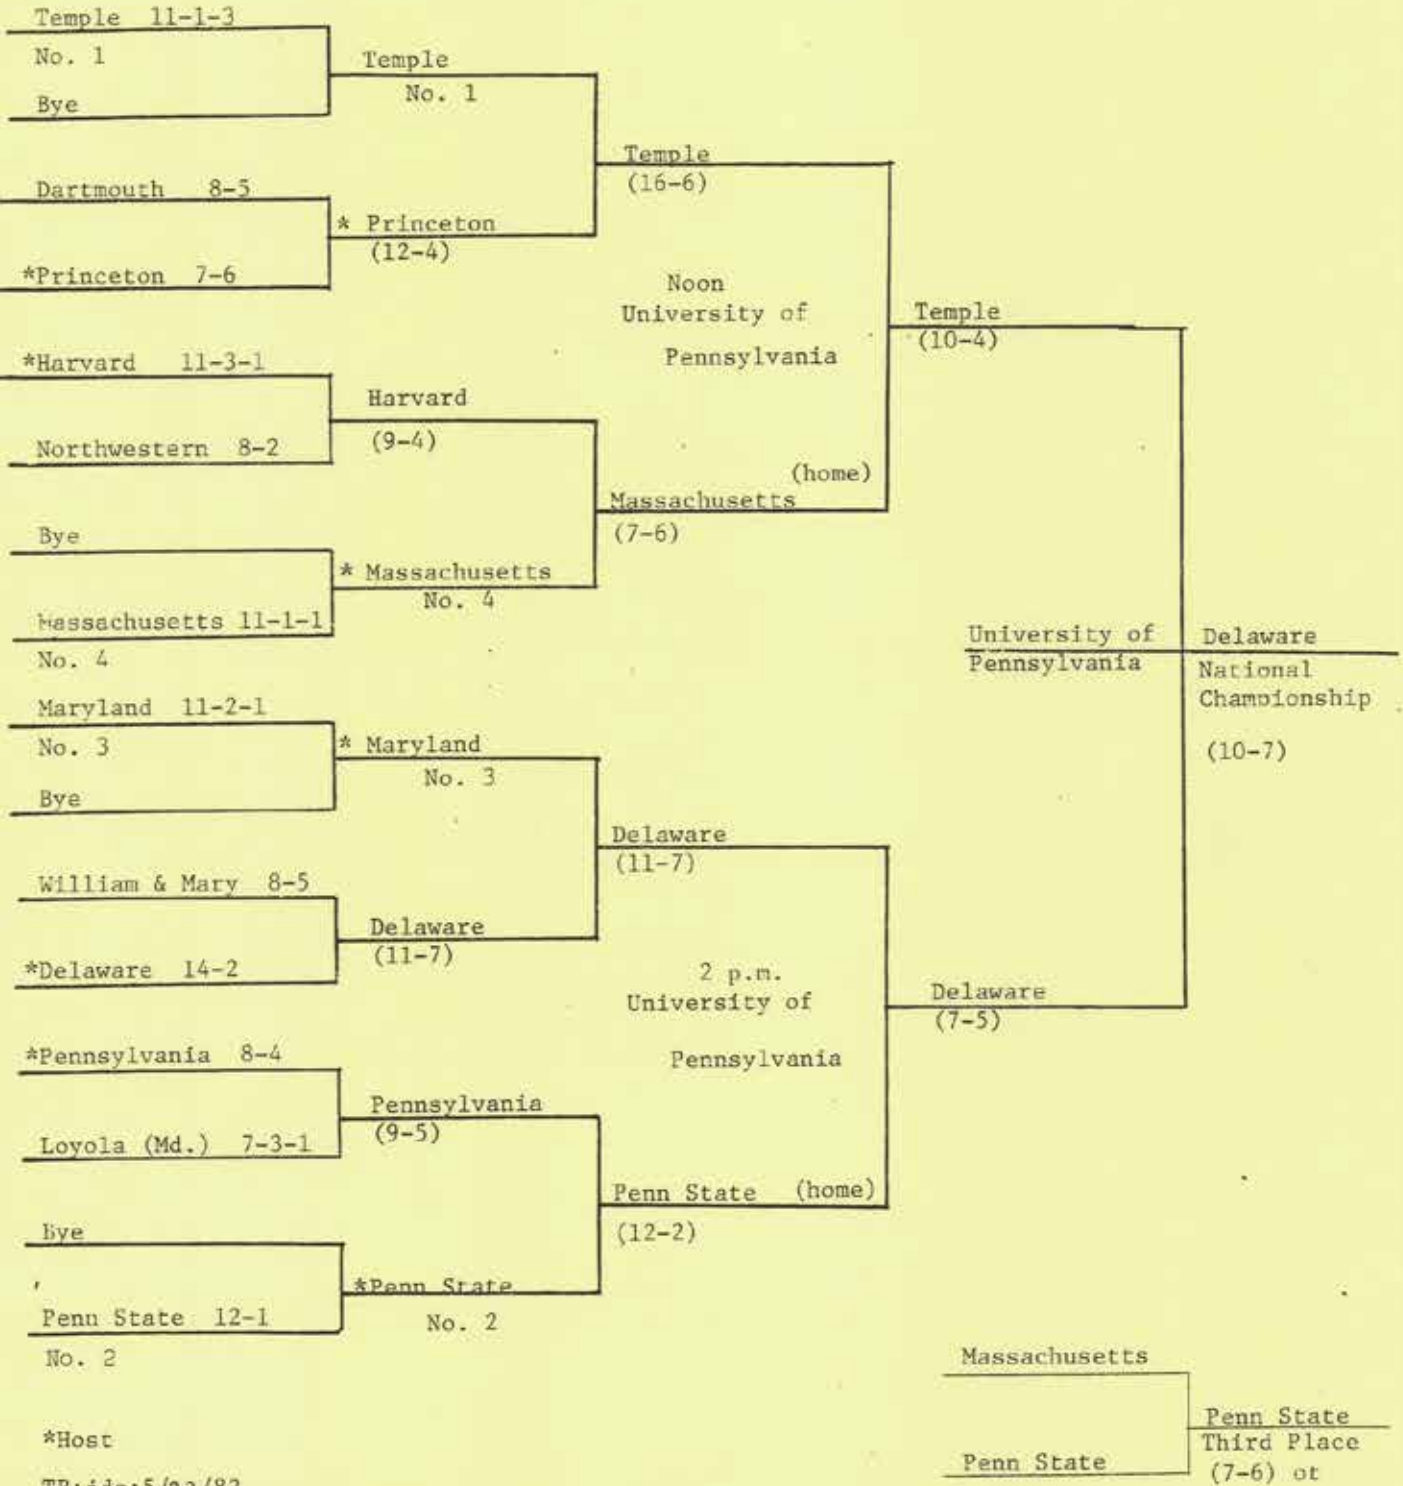

1983

WOMEN'S LACROSSE

First Round
Wednesday, May 11

Quarterfinals
Saturday, May 14

Semifinals
Saturday, May 21

Championship
Sunday, May 22