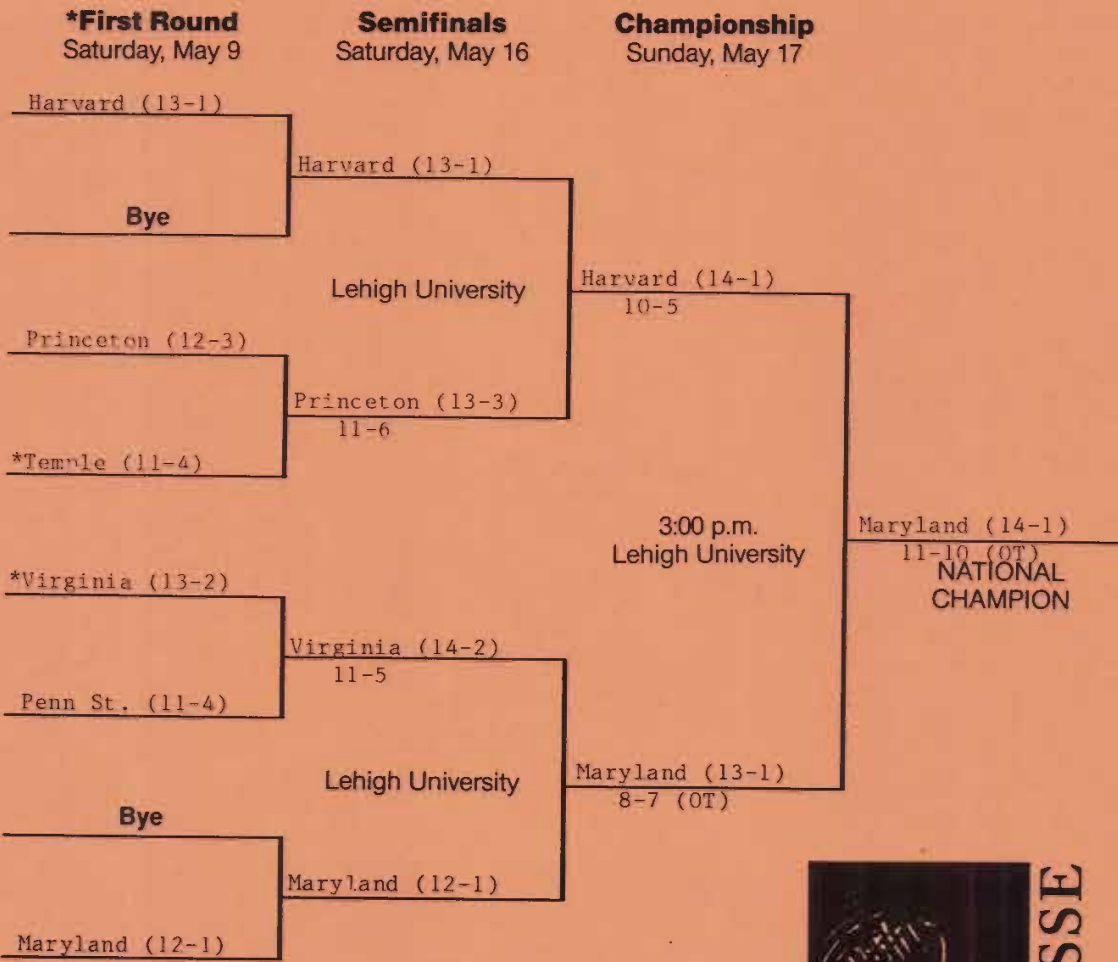

1992 National Collegiate Women's LACROSSE CHAMPIONSHIP

*On-campus sites.