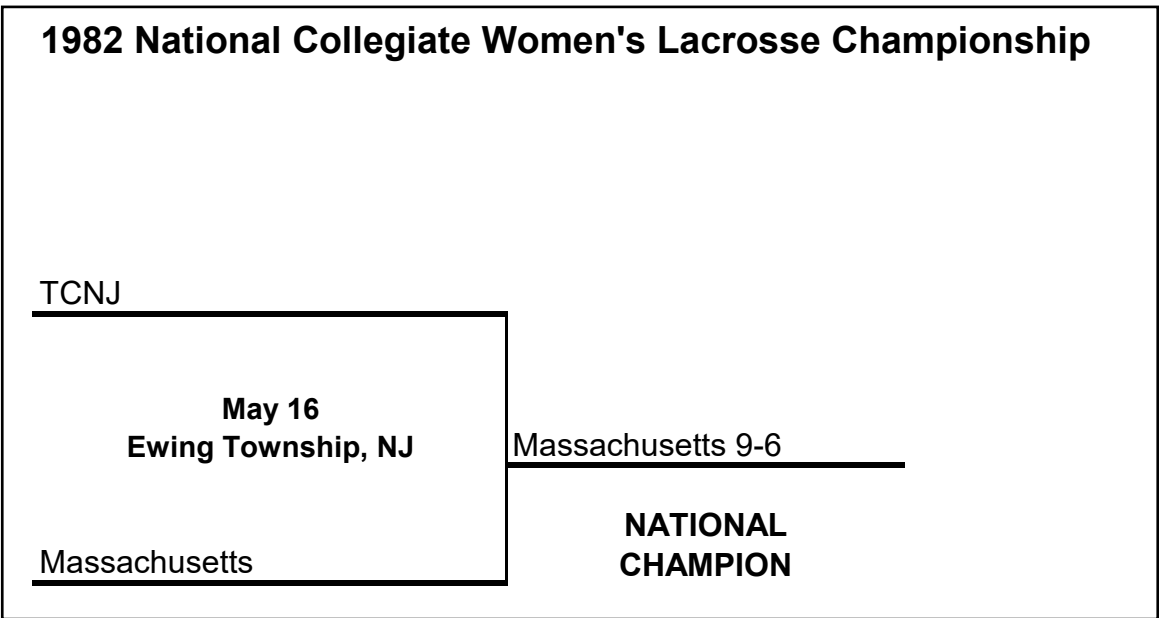

Coach, School, Years in Tournament	Yrs.	Won	Lost	Pct.	CH	SF
Hannah Nielsen, Michigan 2019	1	0	1	.000	0	0
Lauren O'Connor, Le Moyne 2003-07	2	0	2	.000	0	0
Kerri O'Day, Loyola Maryland 2004	1	0	1	.000	0	0
Amanda O'Leary, Yale 2003-07; Florida 2011-12-13-14-15-16-17-18-19-21	12	11	12	.478	0	1
Amy Patton, Dartmouth 1993-95-98-99-2000-01-03-04-05-06-11-12-13	13	11	13	.458	0	4
Gillian Rattray, Penn St. 1983-84-85	3	2	3	.400	0	1
Cathy Reese, Maryland 2007-08-09-10-11-12-13-14-15-16-17-18-19-21	14	38	9	.809	5	11
Stephanie Ridolfi, Holy Cross 2006-07	2	0	2	.000	0	0
Liz Robertshaw, Boston U. 2007-08-09-10	4	1	4	.200	0	0
Bonnie Rosen, Temple 2008-21	2	1	2	.333	0	0
Katie Rowan, Wagner 2016-18	2	1	2	.333	0	0
Anne Sage, Penn 1983-84	2	1	2	.333	0	0
Chris Sailer, Princeton 1989-92-93-94-95-96-98-99-2000-01-02-03-04-05-06-07-08-09-11-13-14-15-16-17-18-19	26	37	23	.617	3	11
Sue Scheetz, Penn St. 1986-87-88-89	4	7	2	.778	2	4
Katrina Silva, Colgate 2004-05; Robert Morris 2021	3	0	3	.000	0	0
Kim Simons, Georgetown 1998-99-2000-01-02-03-04	7	11	7	.611	0	3
Lauren Skellchock, Mount St. Mary's 2021	1	0	1	.000	0	0
Tina Sloan-Green, Temple 1983-84-85-86-87-88-89-90-92	9	11	7	.611	2	8
Janet Smith, Delaware 1983-84	2	7	1	.875	1	2
Shannon Smith, Hofstra 2021	1	0	1	.000	0	0
Joe Spallina, Stony Brook 2013-14-15-16-17-18-19-21	8	9	8	.529	0	0
Danielle Spencer, Dartmouth 2019; Stanford 2021	2	0	2	.000	0	0
Sue Stimmel, Ohio St. 2002-03	2	1	2	.333	0	0
John Sung, Winthrop 2015-16; Virginia Tech 2018	3	1	3	.250	0	0
Cathy Swezey, Vanderbilt 2002-04-07-08-09-10	6	2	6	.250	0	1
Scott Teeter, Canisius 2013-14-16-17	4	0	4	.000	0	0
Cindy Timchal, Northwestern 1983-84-86-87-88; Maryland 1991-92-93-94-95-96-97-98-99-2000-01-02-03-04-05-06; Navy 2010-11-12-13-17-18-19	28	36	20	.643	8	13
Janine Tucker, Johns Hopkins 2004-05-07-14-15-16-18-19-21	9	2	9	.182	0	0
Michelle Tumolo, Wagner 2019	1	1	1	.500	0	0
Sue Tyler, Maryland 1983-84-85-86-87-90	6	7	5	.583	1	4
Michele Uhlfelder, Stanford 2006	1	0	1	.000	0	0
Jen Ulehla, James Madison 1995-97-98-99-2000-01	6	4	6	.400	0	1
Kelly Van Zile, Monmouth 2006	1	0	1	.000	0	0
Alexis Venechanos, Massachusetts 2009; Ohio St. 2014-15	3	0	3	.000	0	0
Anna Marie Vesco, Rutgers 1999	1	0	1	.000	0	0
Mike Waldvogel, Fairfield 2009-15	2	0	2	.000	0	0
Acacia Walker Weinstein, Boston College 2013-14-15-16-17-18-19-21	8	17	7	.708	1	4
Denise Wescott, Delaware 2000; Monmouth 2013	2	0	2	.000	0	0
Julie Williams, Penn St. 1990-91-92-93-95-96-97-99	8	4	8	.333	0	3
Katie Woods, UConn 2013-21	2	0	2	.000	0	0
Monica Yeakel, UMBC 2002-03	2	0	2	.000	0	0
Heather Young, Colgate 2008-09	2	0	2	.000	0	0
Kellie Young, James Madison 2003-04-06; Louisville 2014-15-16-17	7	3	7	.300	0	0

CH-Championships; SF-Semifinal appearances.

BRACKETS