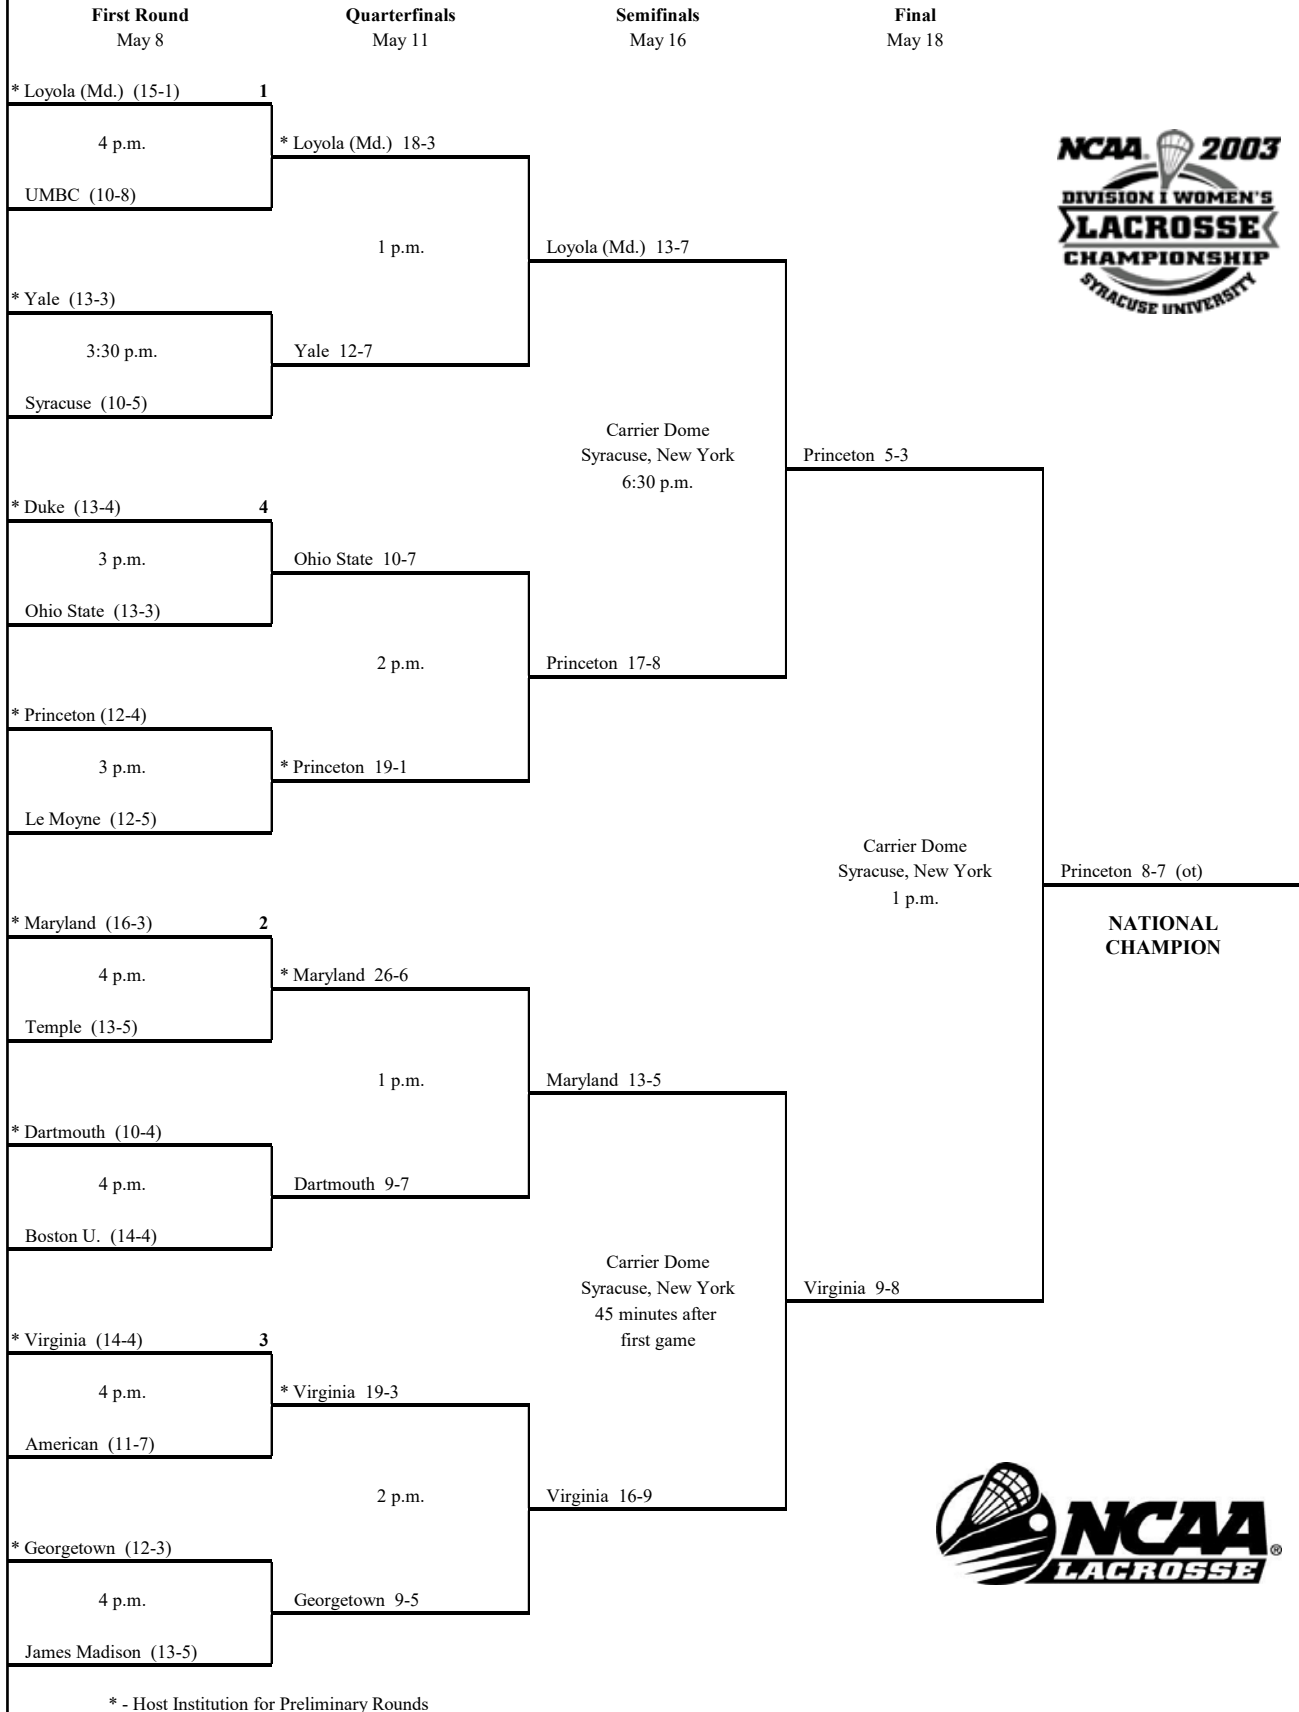

2003 NCAA Division I Women's LACROSSE CHAMPIONSHIP

* - Host Institution for Preliminary Rounds