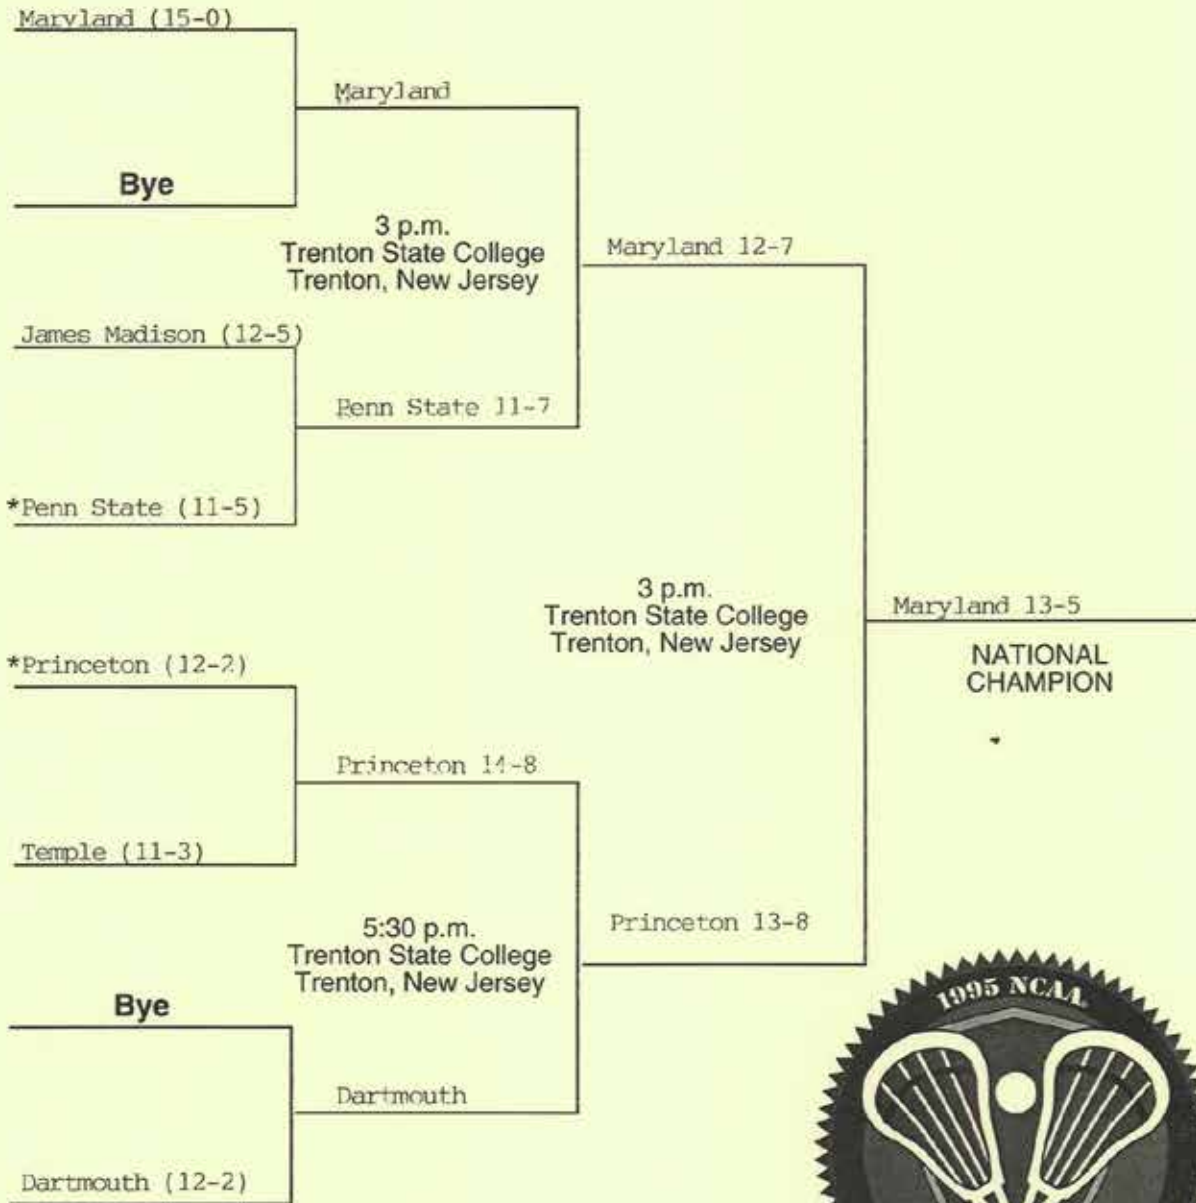

*On-campus sites

1994 WOMEN'S CHAMPIONSHIPS

1995 National Collegiate Women's LACROSSE CHAMPIONSHIP

***FIRST ROUND**
Saturday, May 13

SEMIFINALS
Saturday, May 20

CHAMPIONSHIP
Sunday, May 21

*On-campus sites

1996 National Collegiate Women's
**LACROSSE
CHAMPIONSHIP**