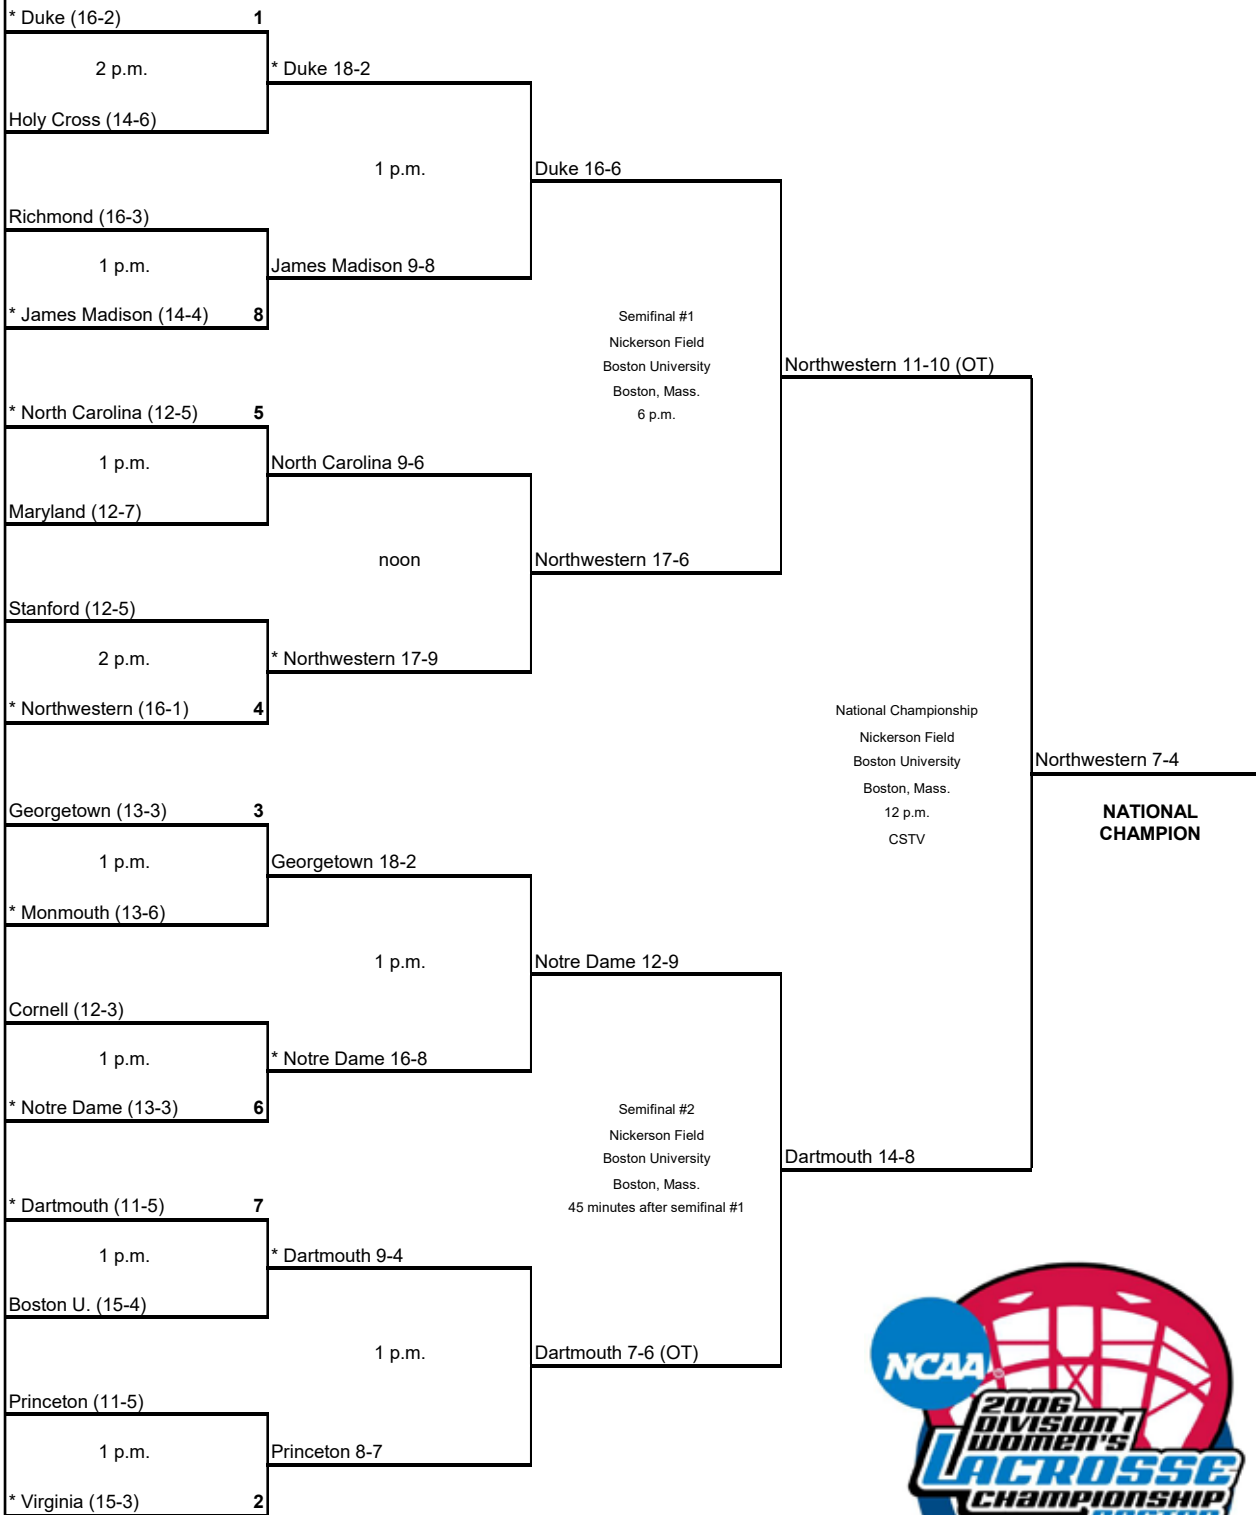

2006 NCAA Division I Women's LACROSSE CHAMPIONSHIP

First Round
May 14

Quarterfinals
May 20

Semifinals
May 26

Final
May 28

* - Host Institution for Preliminary-Round Games
All Times are Local Time