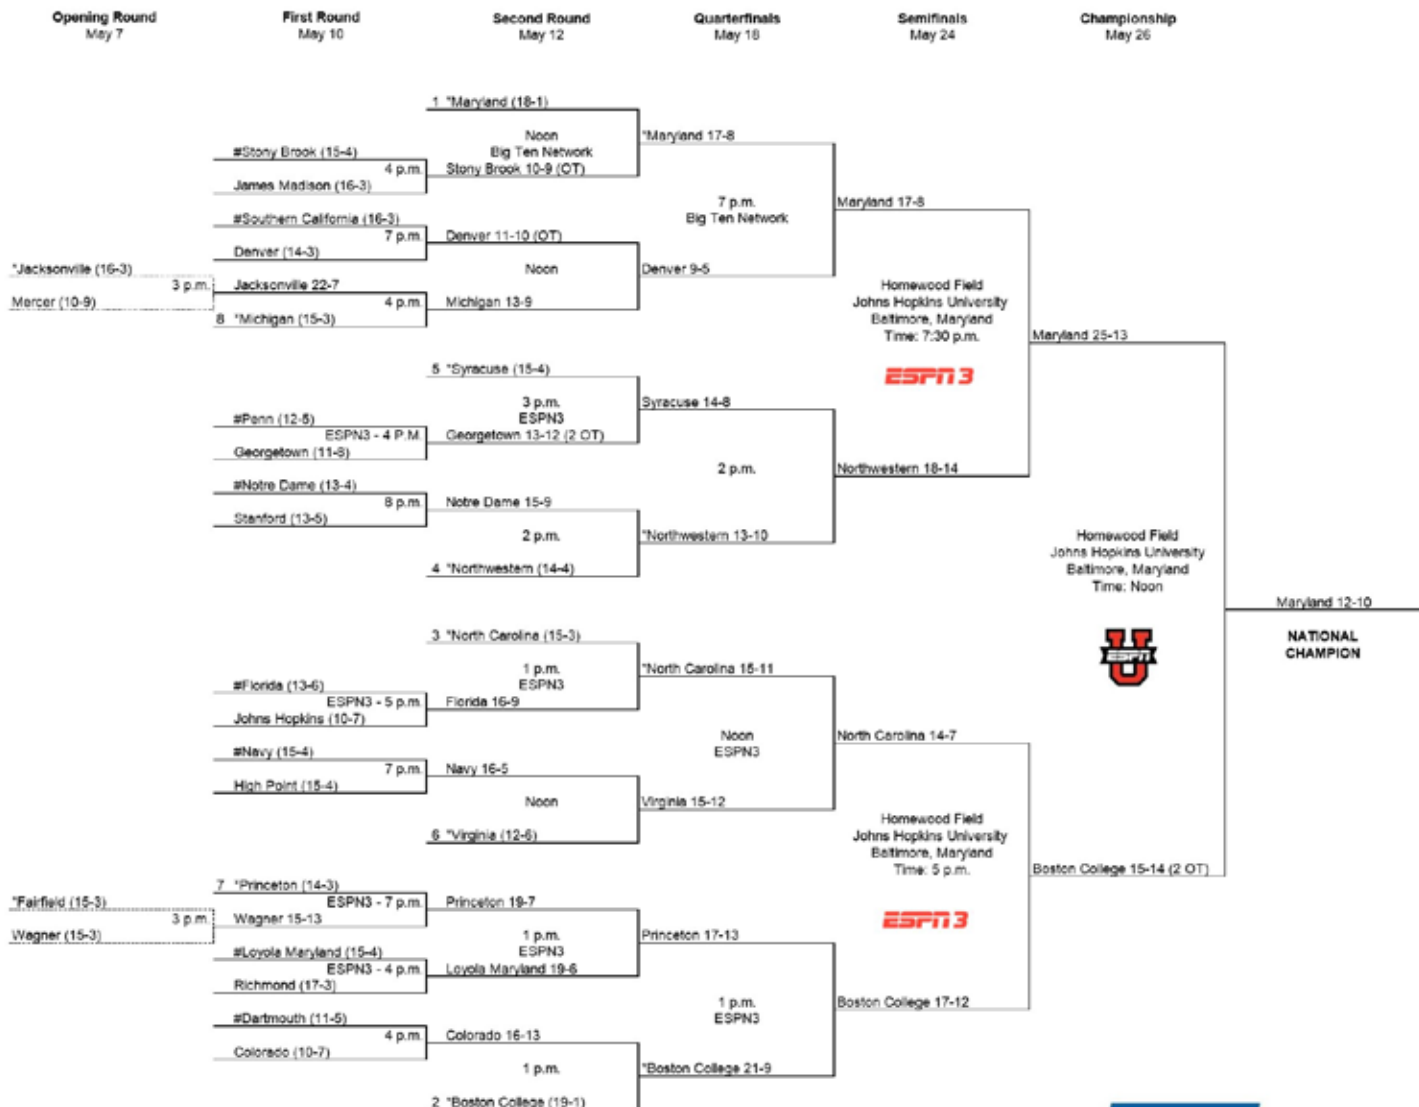

2019 NCAA Division I Women's Lacrosse Championship

Placement of opening round sites are subject to the discretion of the Division I Women's Lacrosse Committee
* Host Institution
# Home team in the non-seeded game
First- and second-round games held at the same site:
**Three teams at the host sites of the top-6 seeds
***Four teams at the host sites of the seven and eight seeds
First- and second-round games played Friday and Sunday

All times are Eastern
Information subject to change

© 2019 National Collegiate Athletic Association. No commercial use without the NCAA's written permission.
The NCAA opposes all forms of sports wagering.