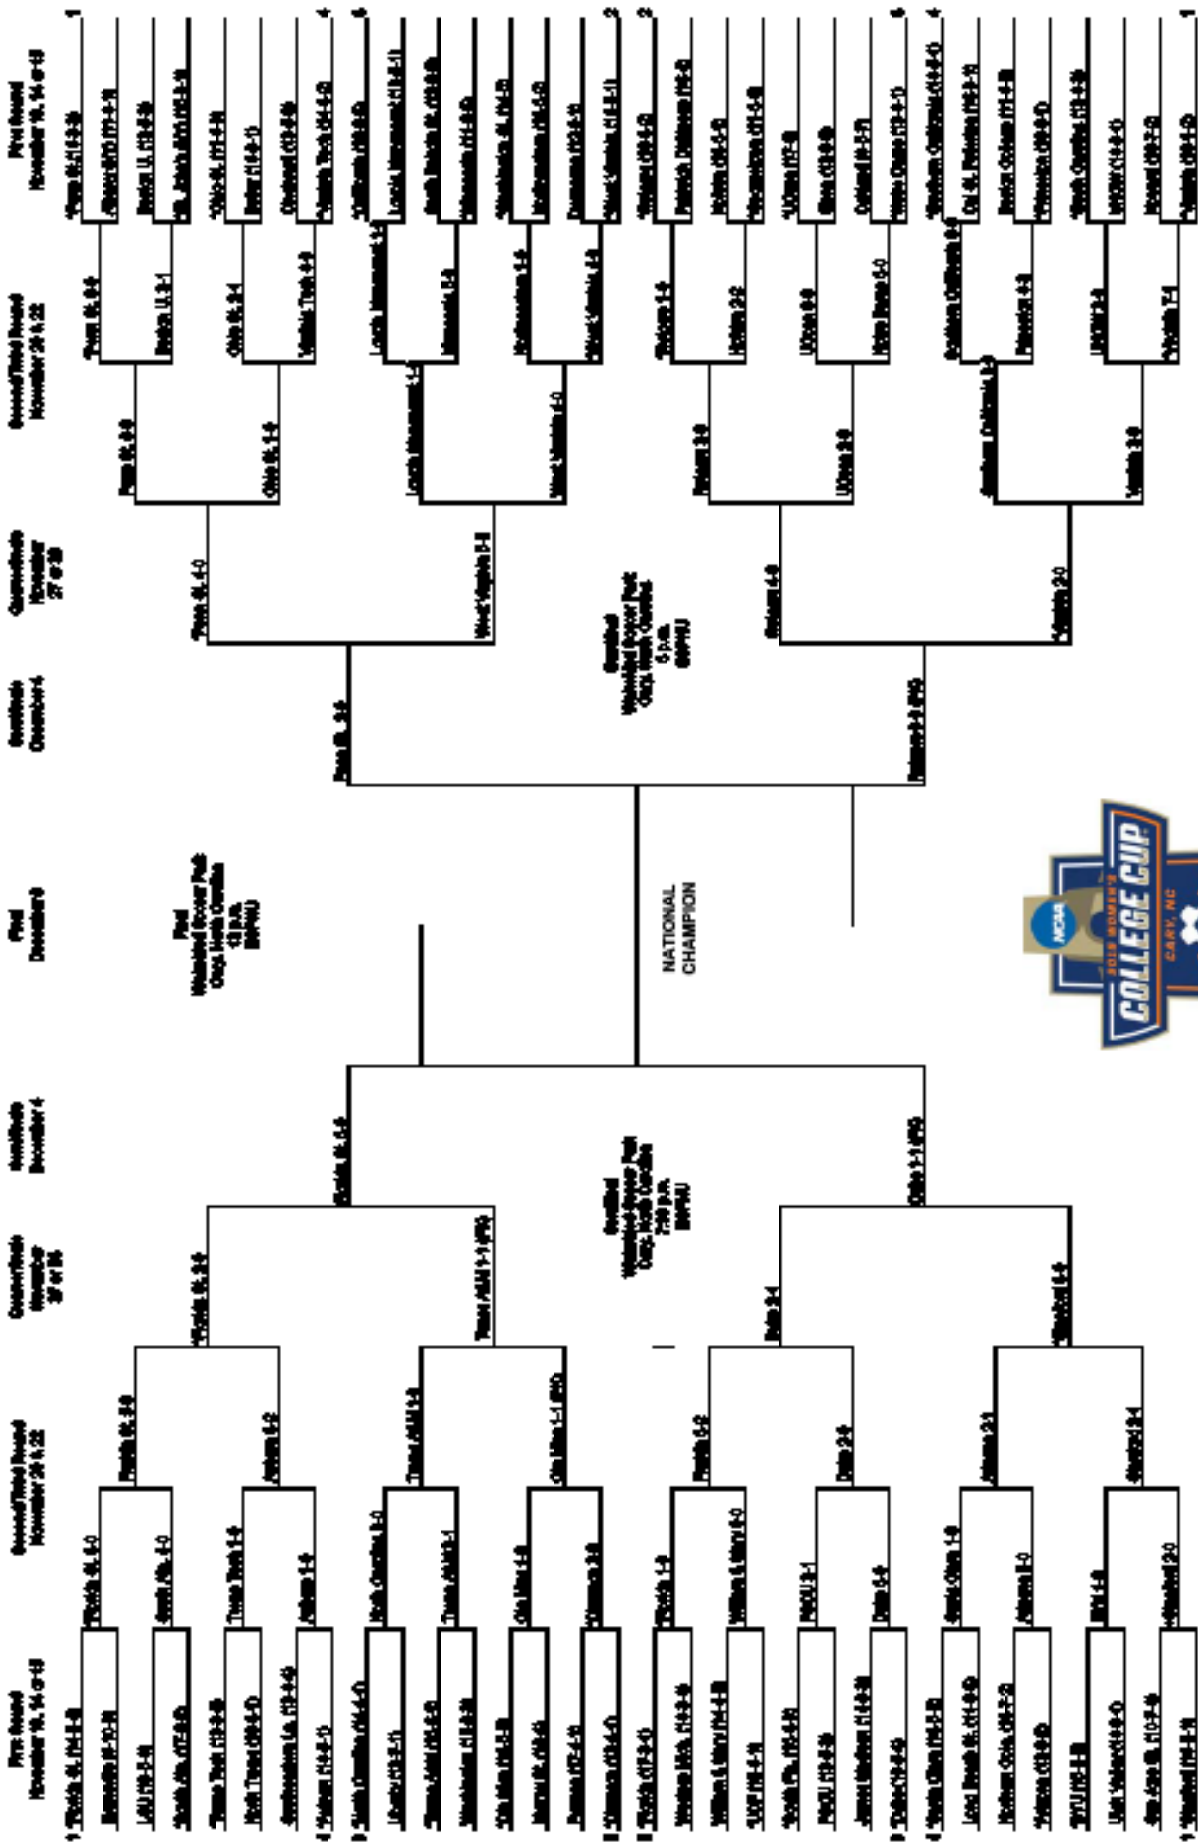

2015 NCAA Division I Women's SOCCER CHAMPIONSHIP

©2015 NCAA. All rights reserved. This document is the property of the NCAA and is intended for informational purposes only. It is not to be used for any other purpose without the prior written consent of the NCAA. All game times are subject to change without notice. Order of seedings in games will be determined after all quarterfinal games are completed. Second seedings in games will begin play 45 minutes after the conclusion of the first game.