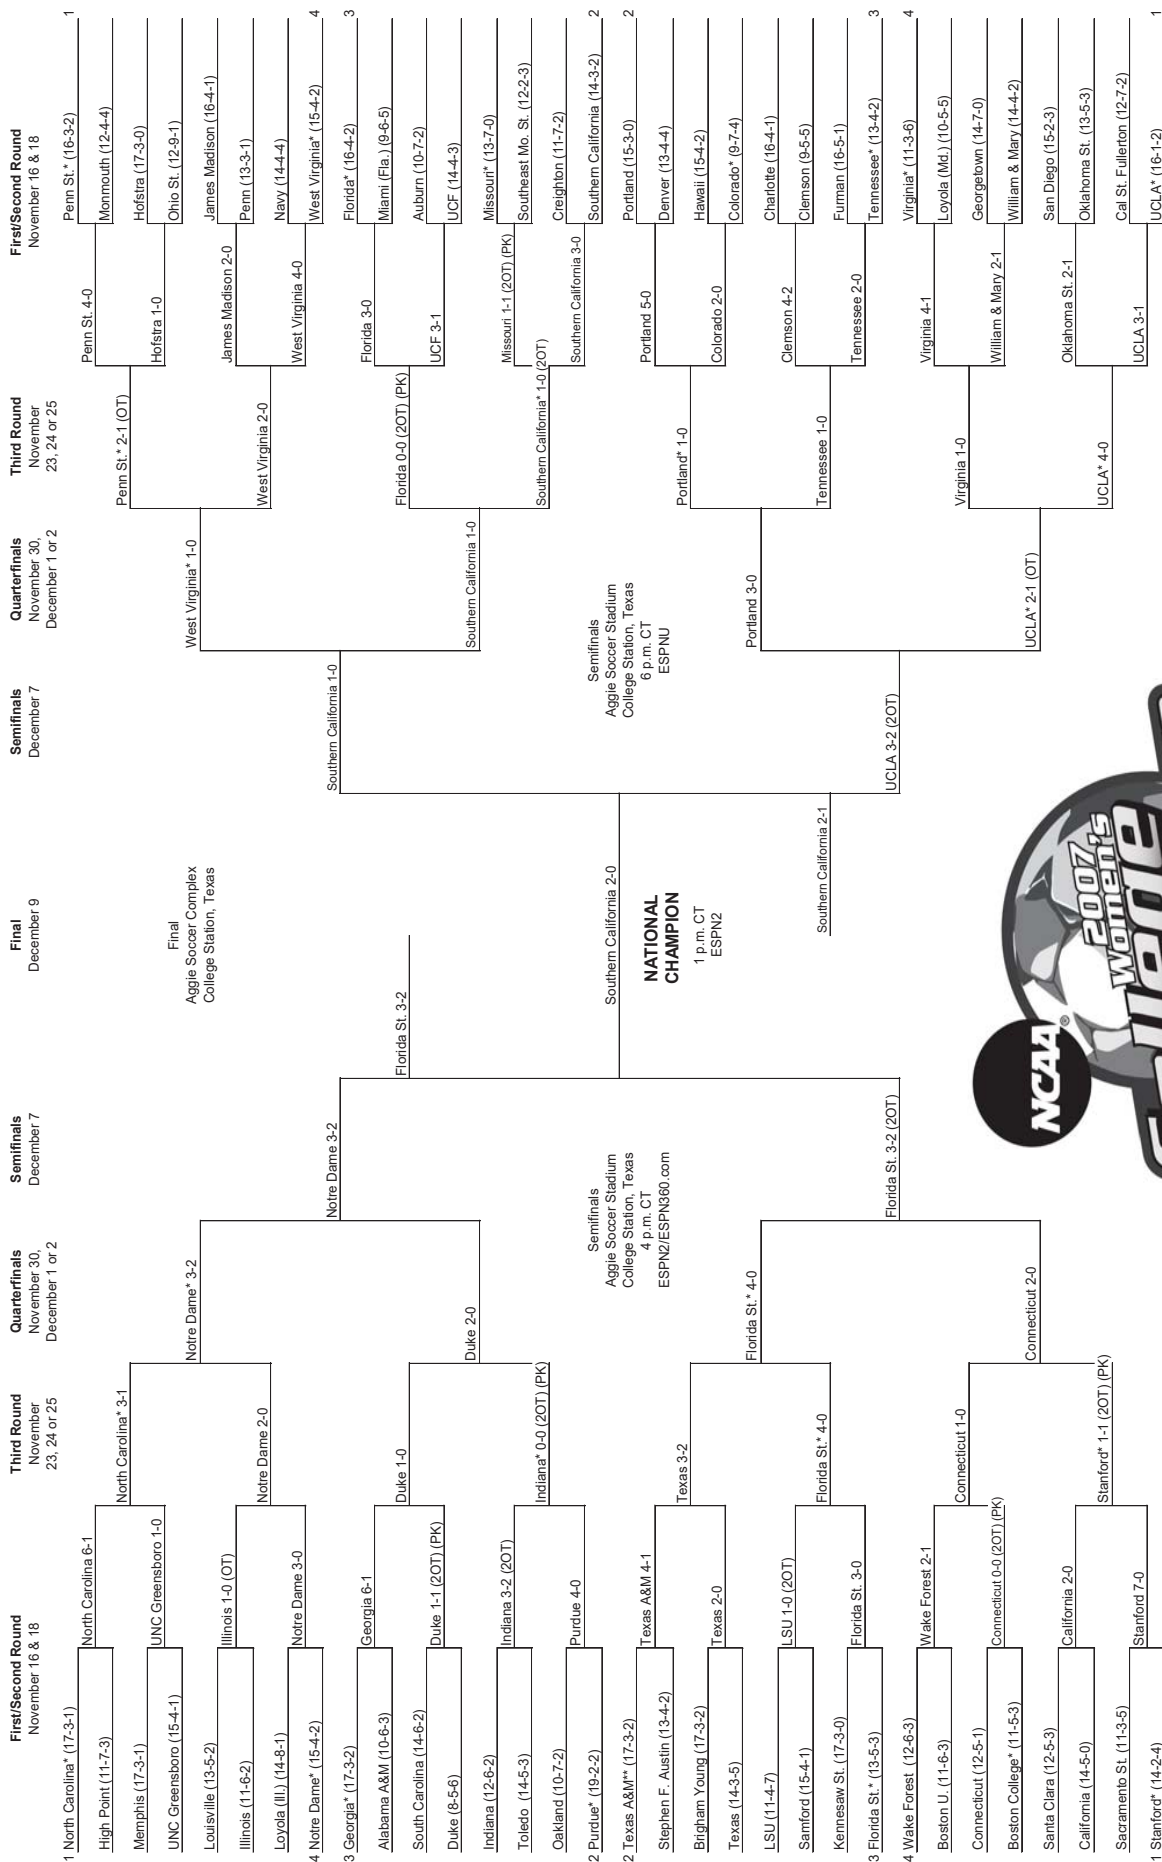

2007 NCAA Division I Women's SOCCER CHAMPIONSHIP

*Host institution for preliminary-round games.
**Will host Thursday & Saturday (November 15 & 17).
Order of semifinal games will be determined after quarterfinal round games are completed.
Second semifinal game will begin play 45 minutes after the conclusion of the first game.