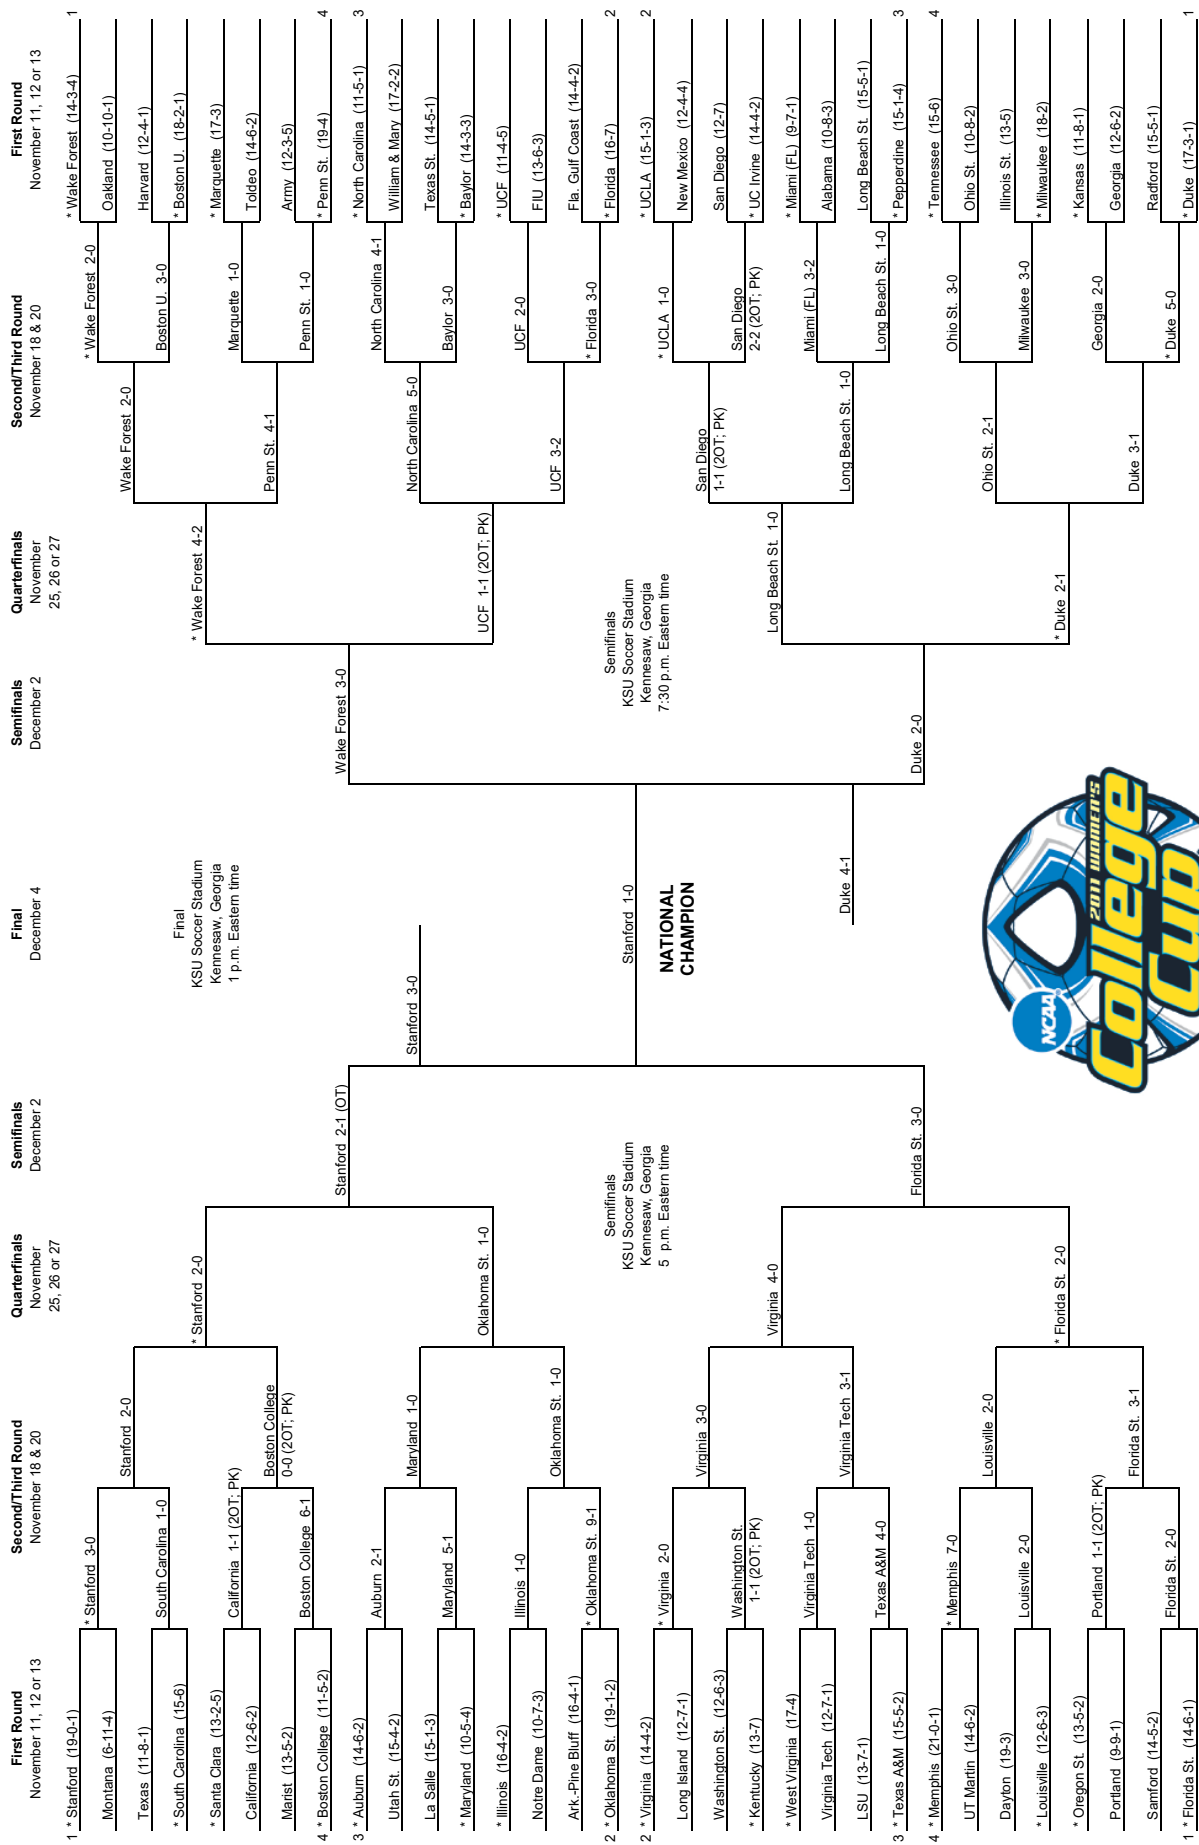

2011 NCAA Division I Women's SOCCER CHAMPIONSHIP

*Host institution for preliminary round games
Order of semifinal games will be determined after quarterfinal round games are completed.
Second semifinal game will begin play 45 minutes after the conclusion of the first game.