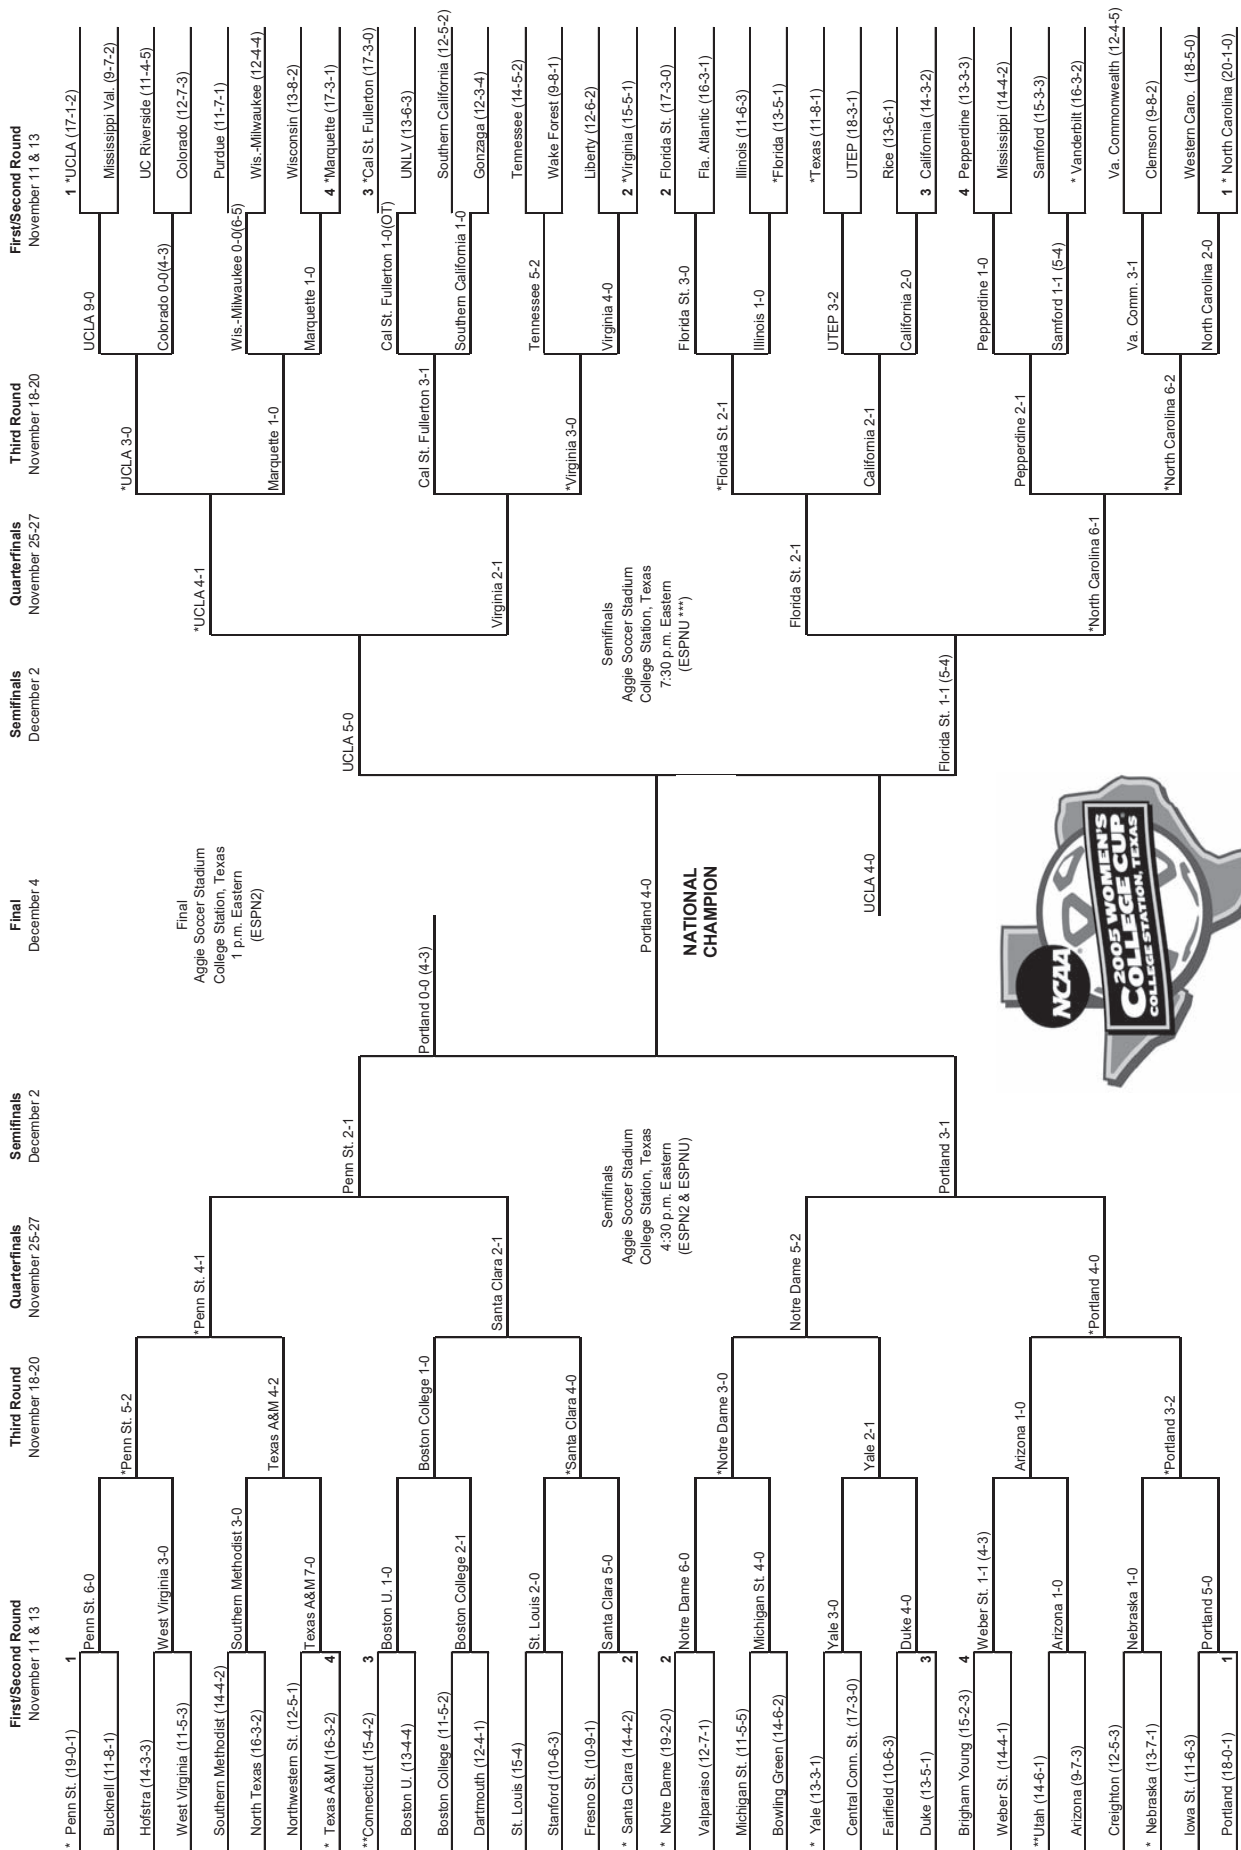

2005 NCAA Division I Women's Soccer Championship

* Host institution for preliminary round games
** Will host Thursday-Saturday (November 10 & 12)
*** Tape delay will be aired at 2 p.m., Eastern time, December 3rd, on ESPN2.