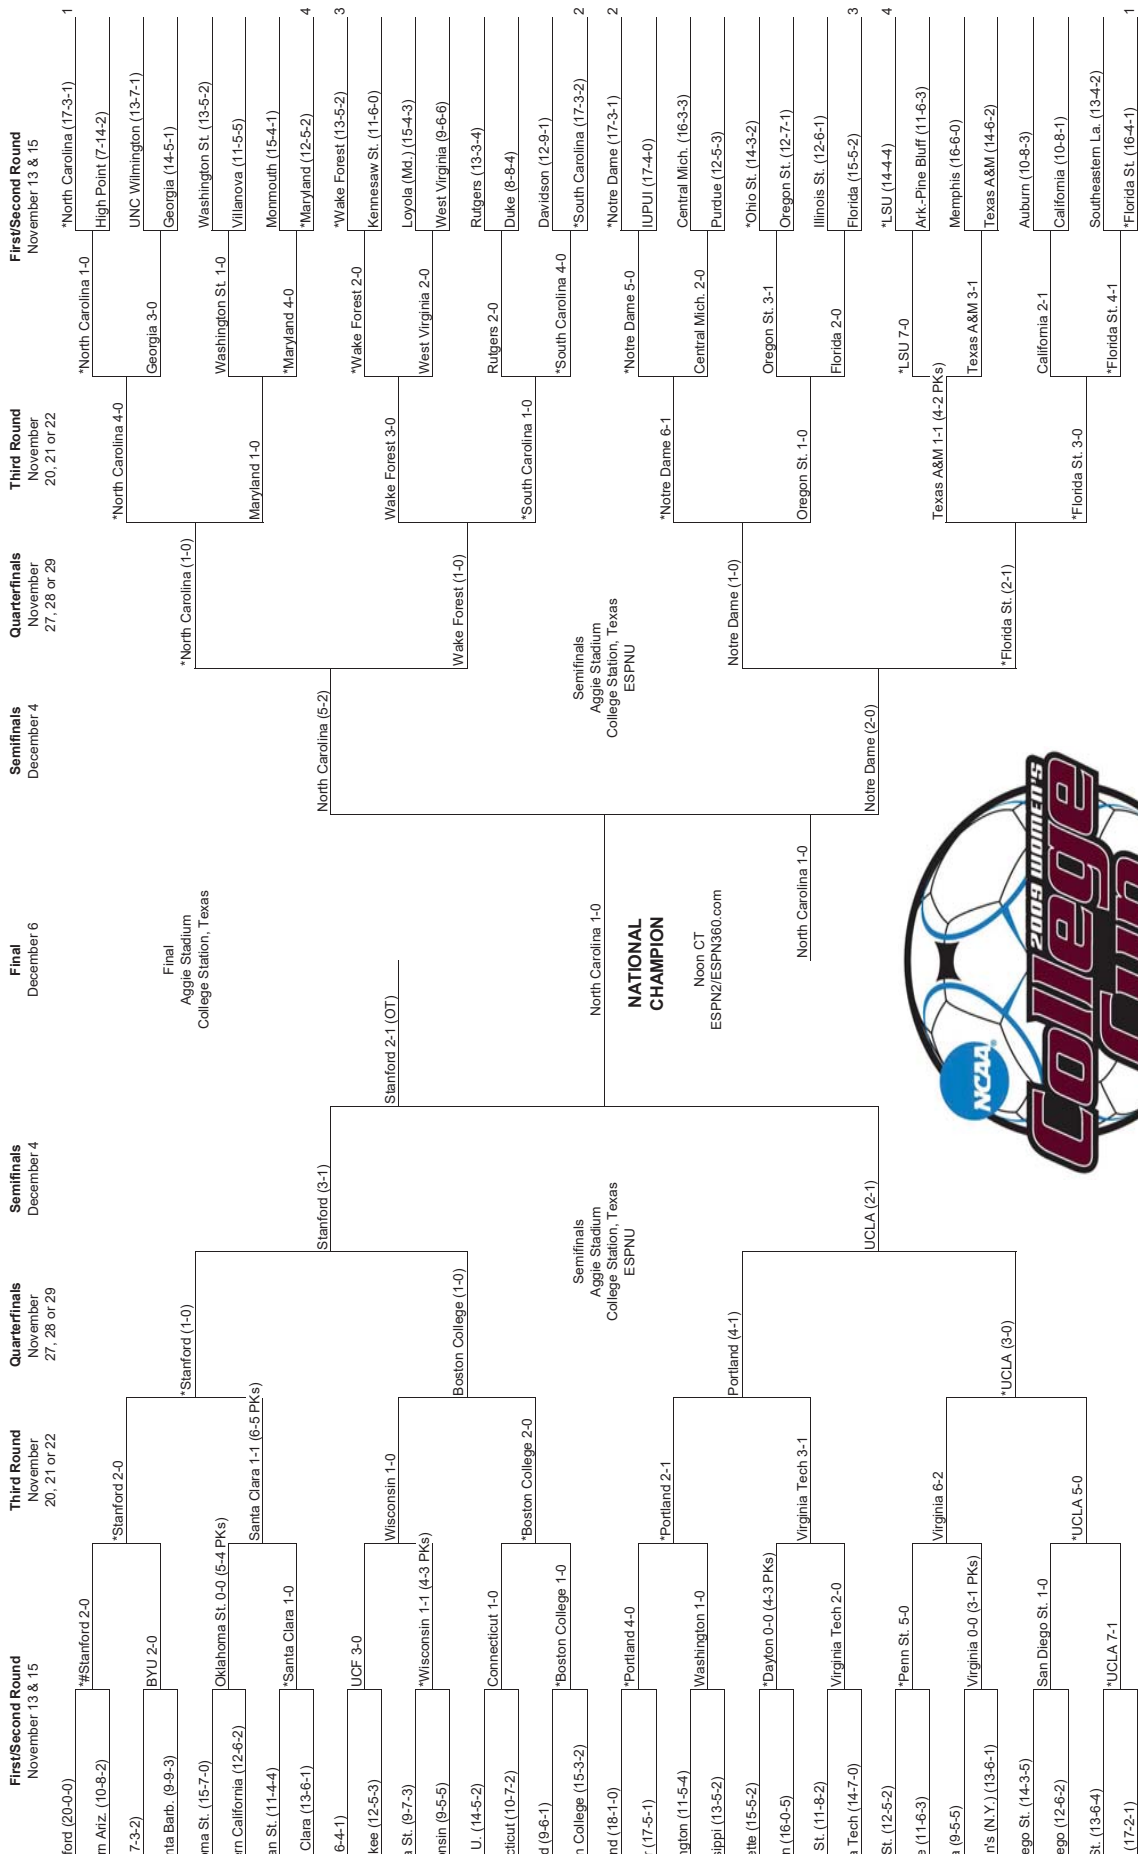

2009 NCAA Division I Women's SOCCER CHAMPIONSHIP

NATIONAL CHAMPION
Noon CT
ESPN2/ESPN360.com