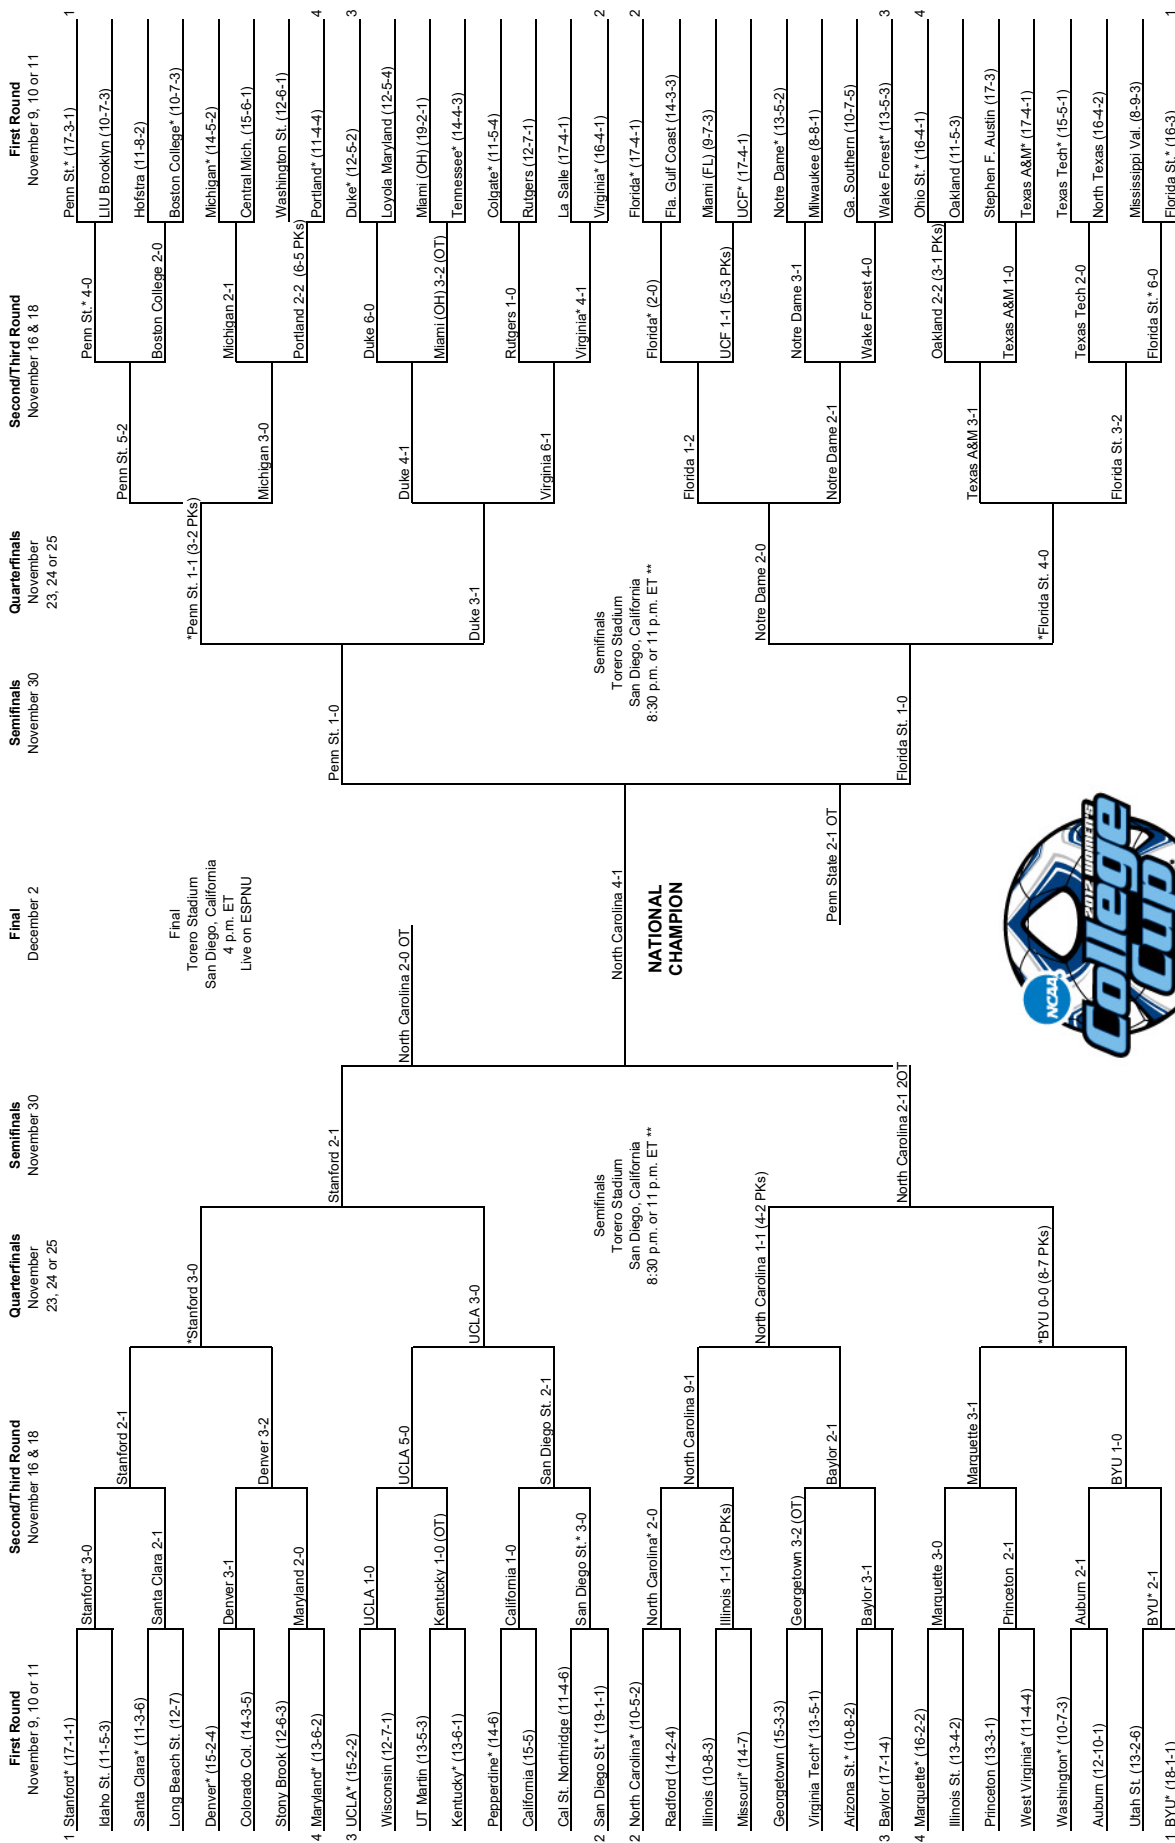

2012 NCAA Division I Women's SOCCER CHAMPIONSHIP