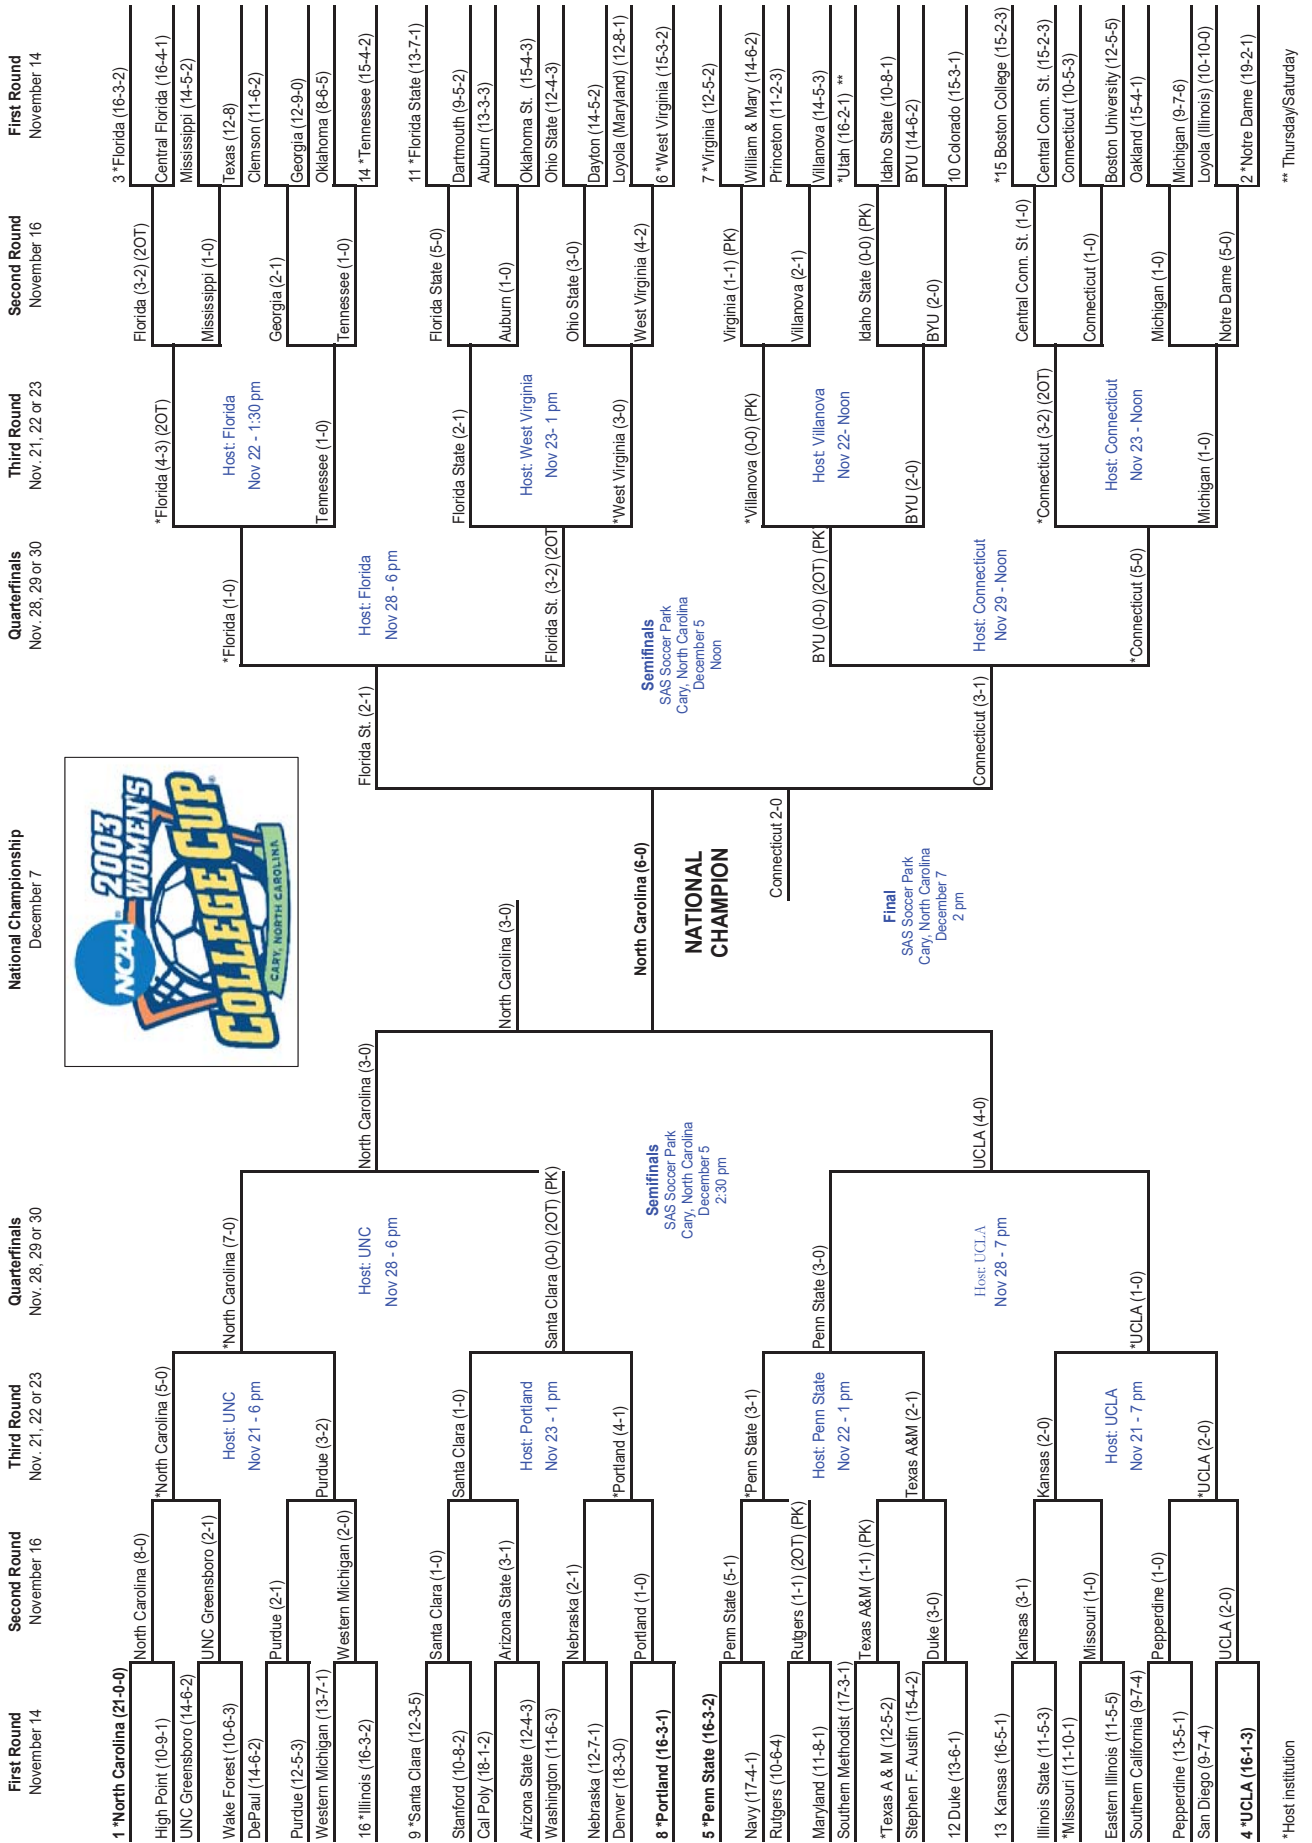

2003 Division I Women's