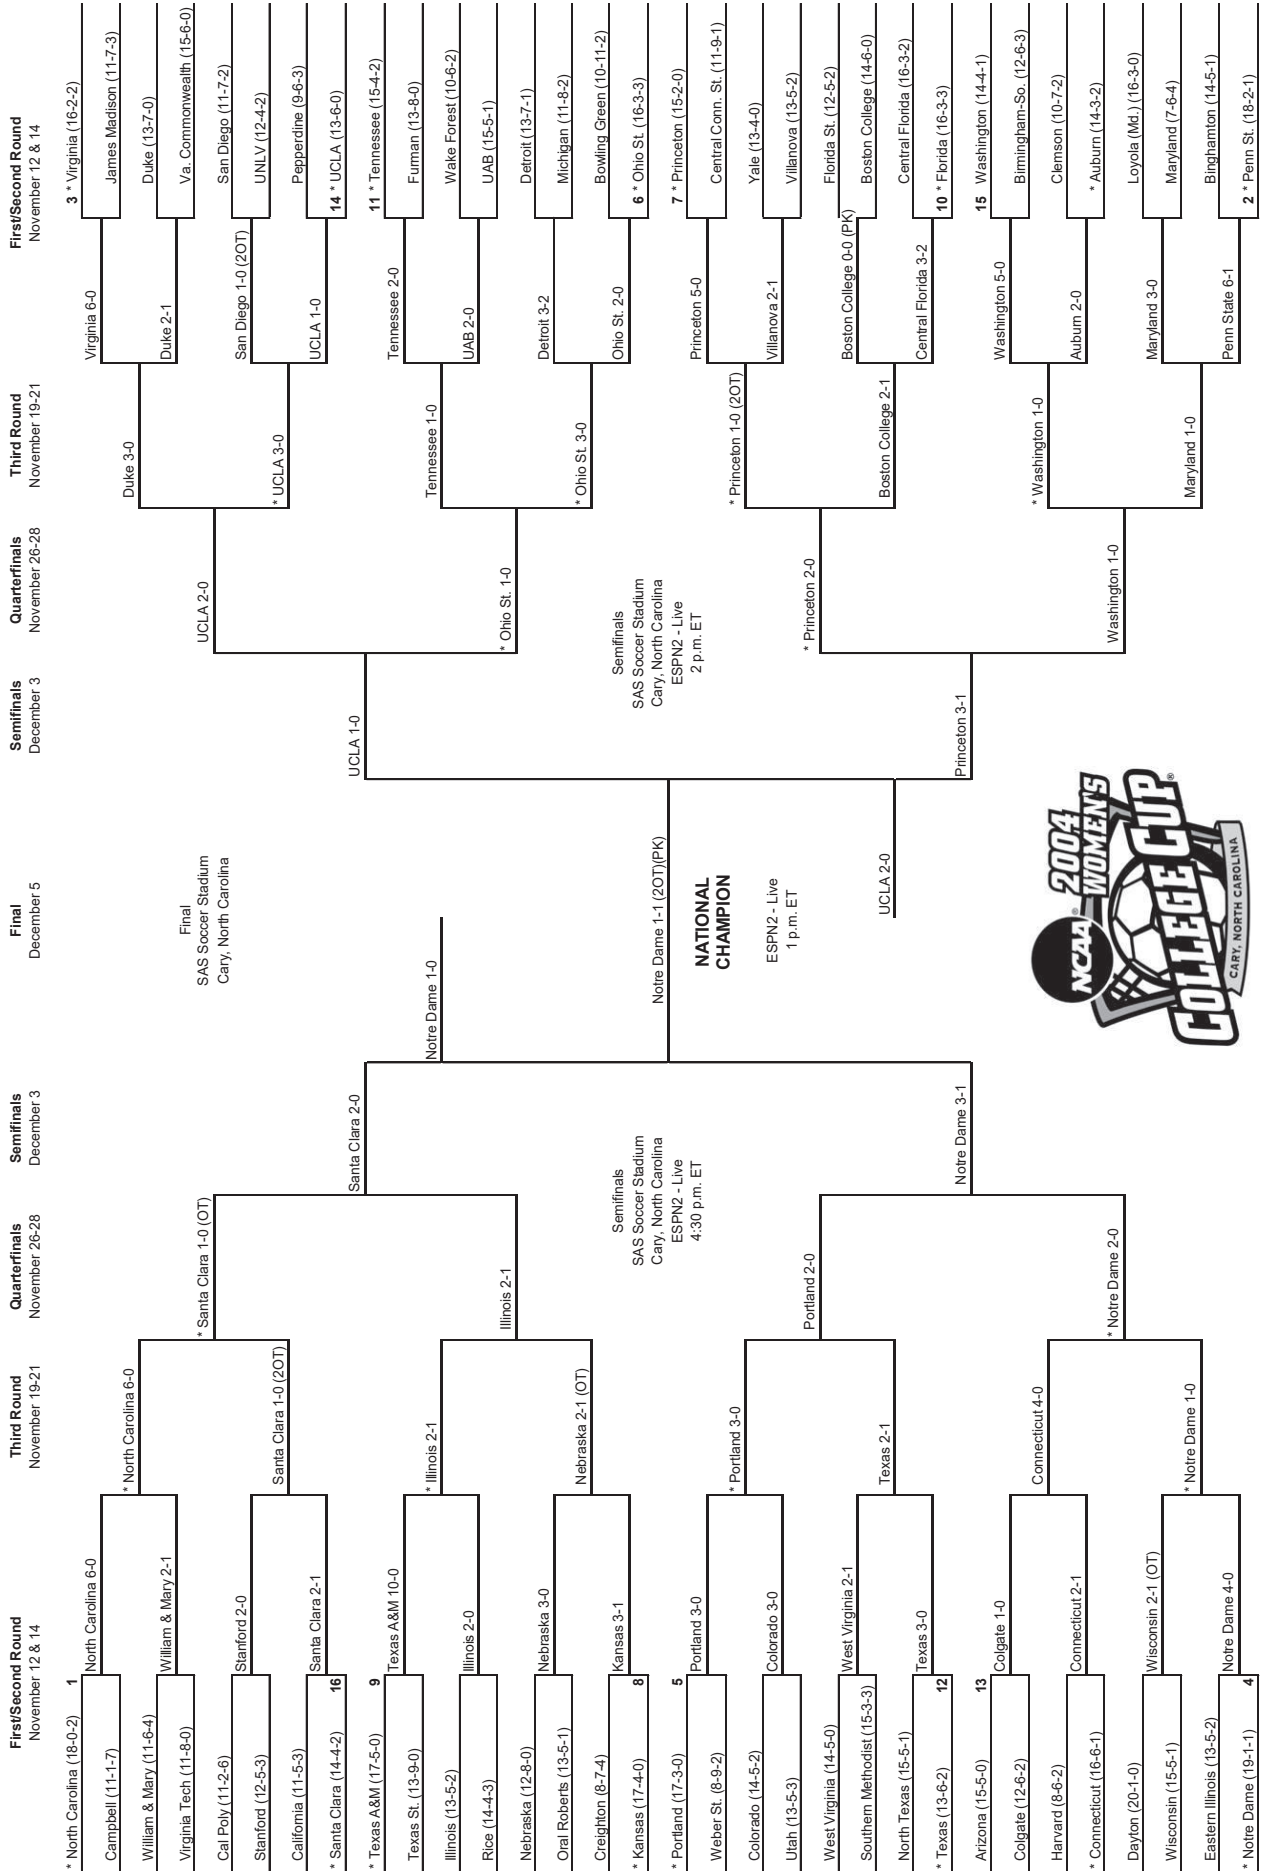

2004 NCAA Division I Women's SOCCER CHAMPIONSHIP

FOR COVERAGE OF THE 2004 WOMEN'S COLLEGE CUP CHAMPIONSHIP, TURN TO ESPN2 ON DECEMBER 5 AT 1 P. M. EASTERN TIME.

* Host Institution