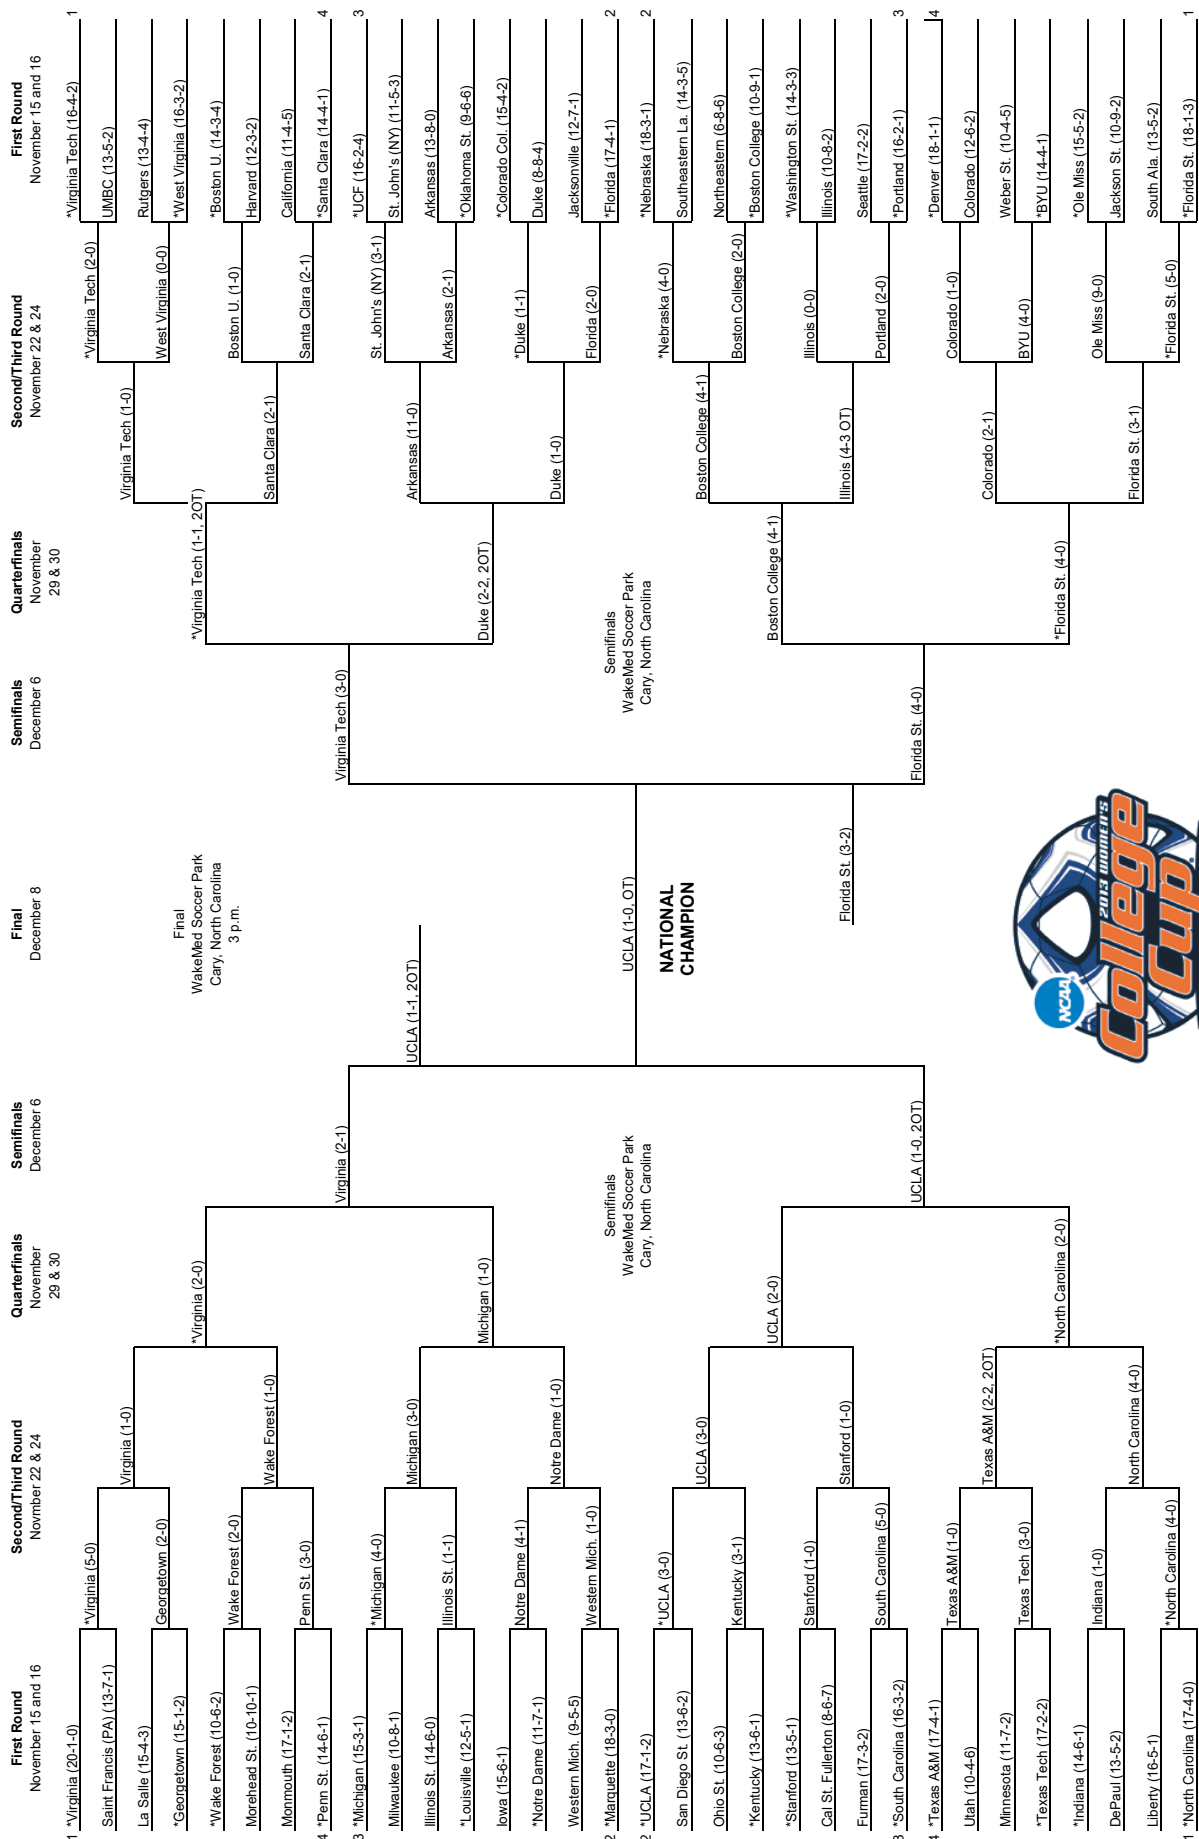

2013 NCAA Division I Women's SOCCER CHAMPIONSHIP

*Host institution for preliminary round games
Order of semifinal games will be determined after quarterfinal round games are completed.
Second semifinal game will begin play 45 minutes after the conclusion of the first game.