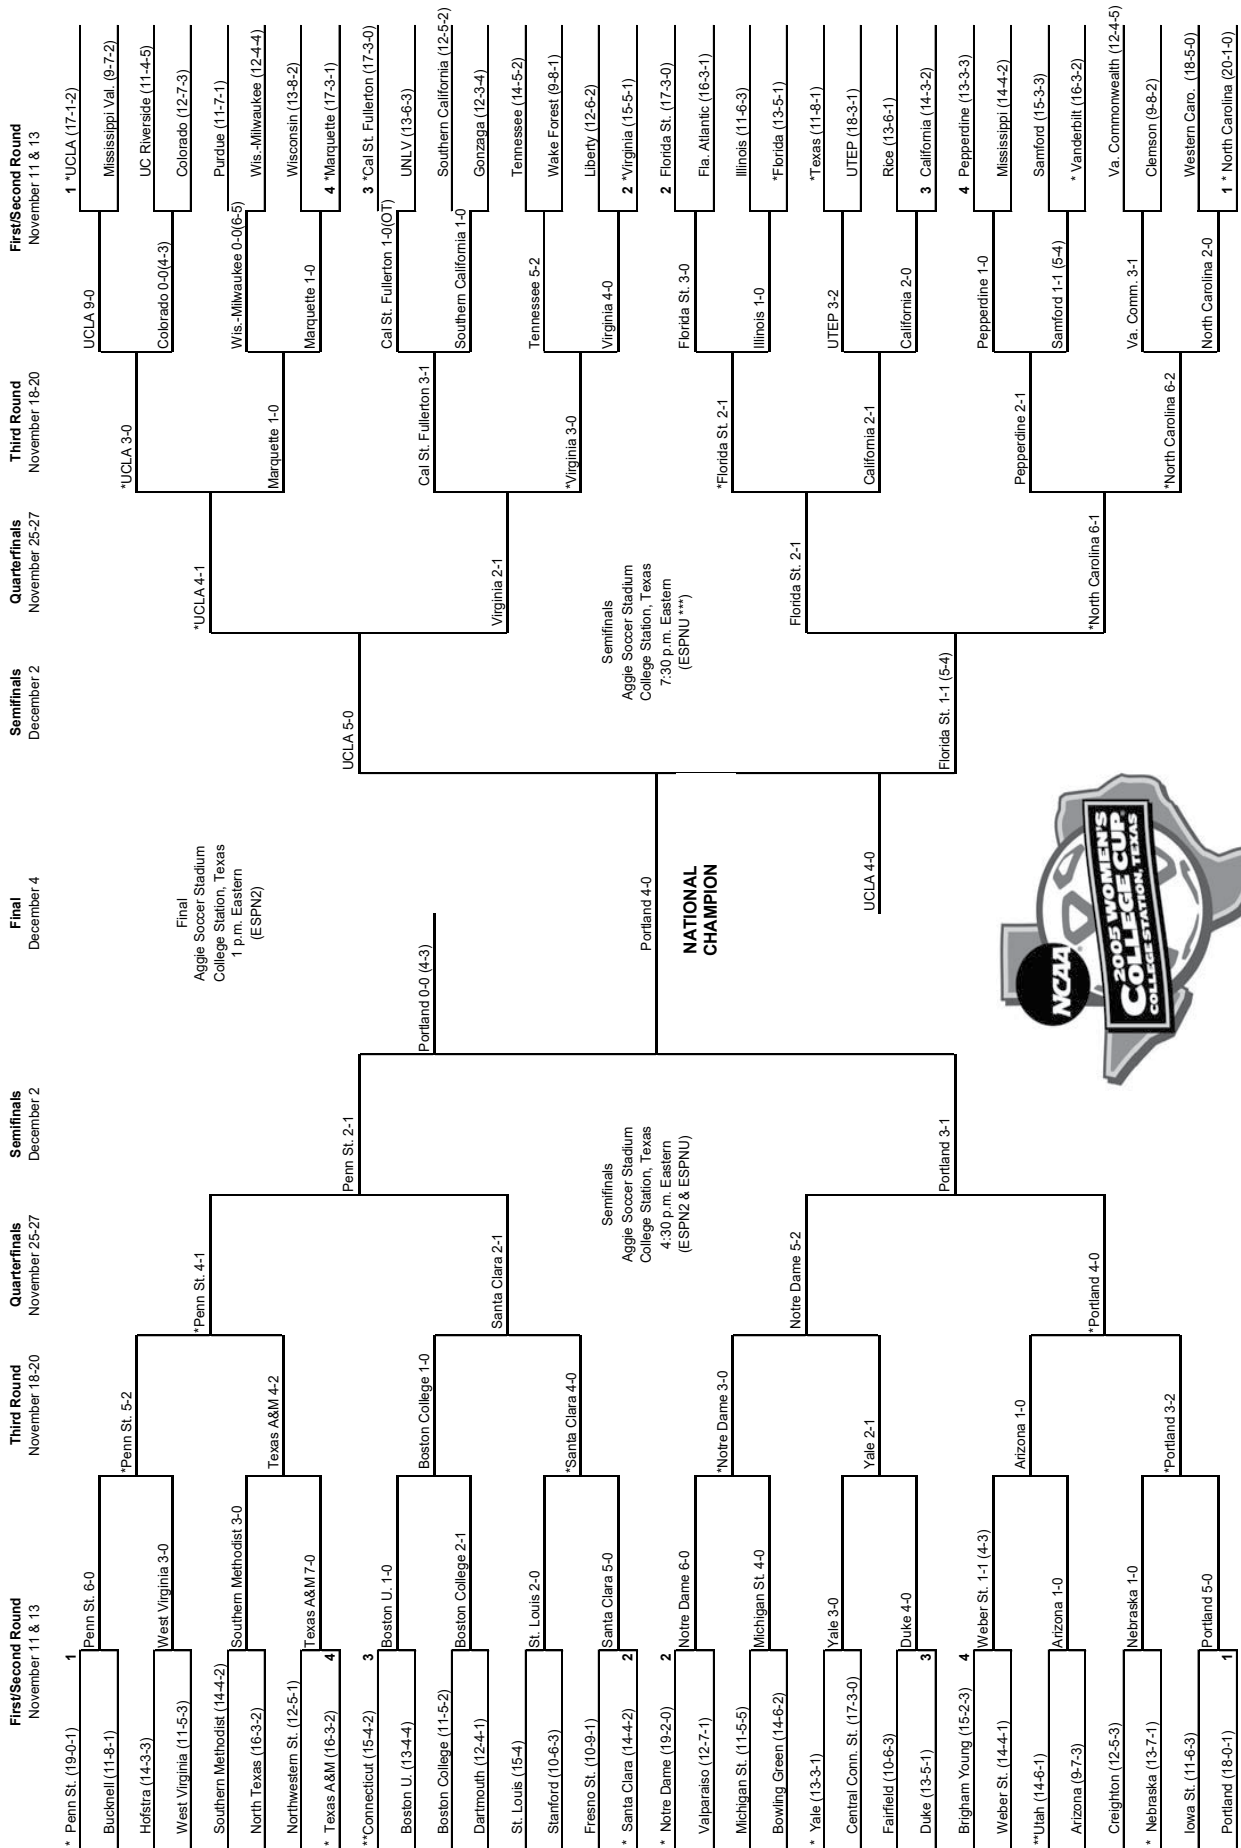

2005 NCAA Division I Women's Soccer Championship

* Host institution for preliminary round games
** Will host Thursday-Saturday (November 10 & 12)
*** Tape delay will be aired at 2 p.m., Eastern time, December 3rd, on ESPN2.