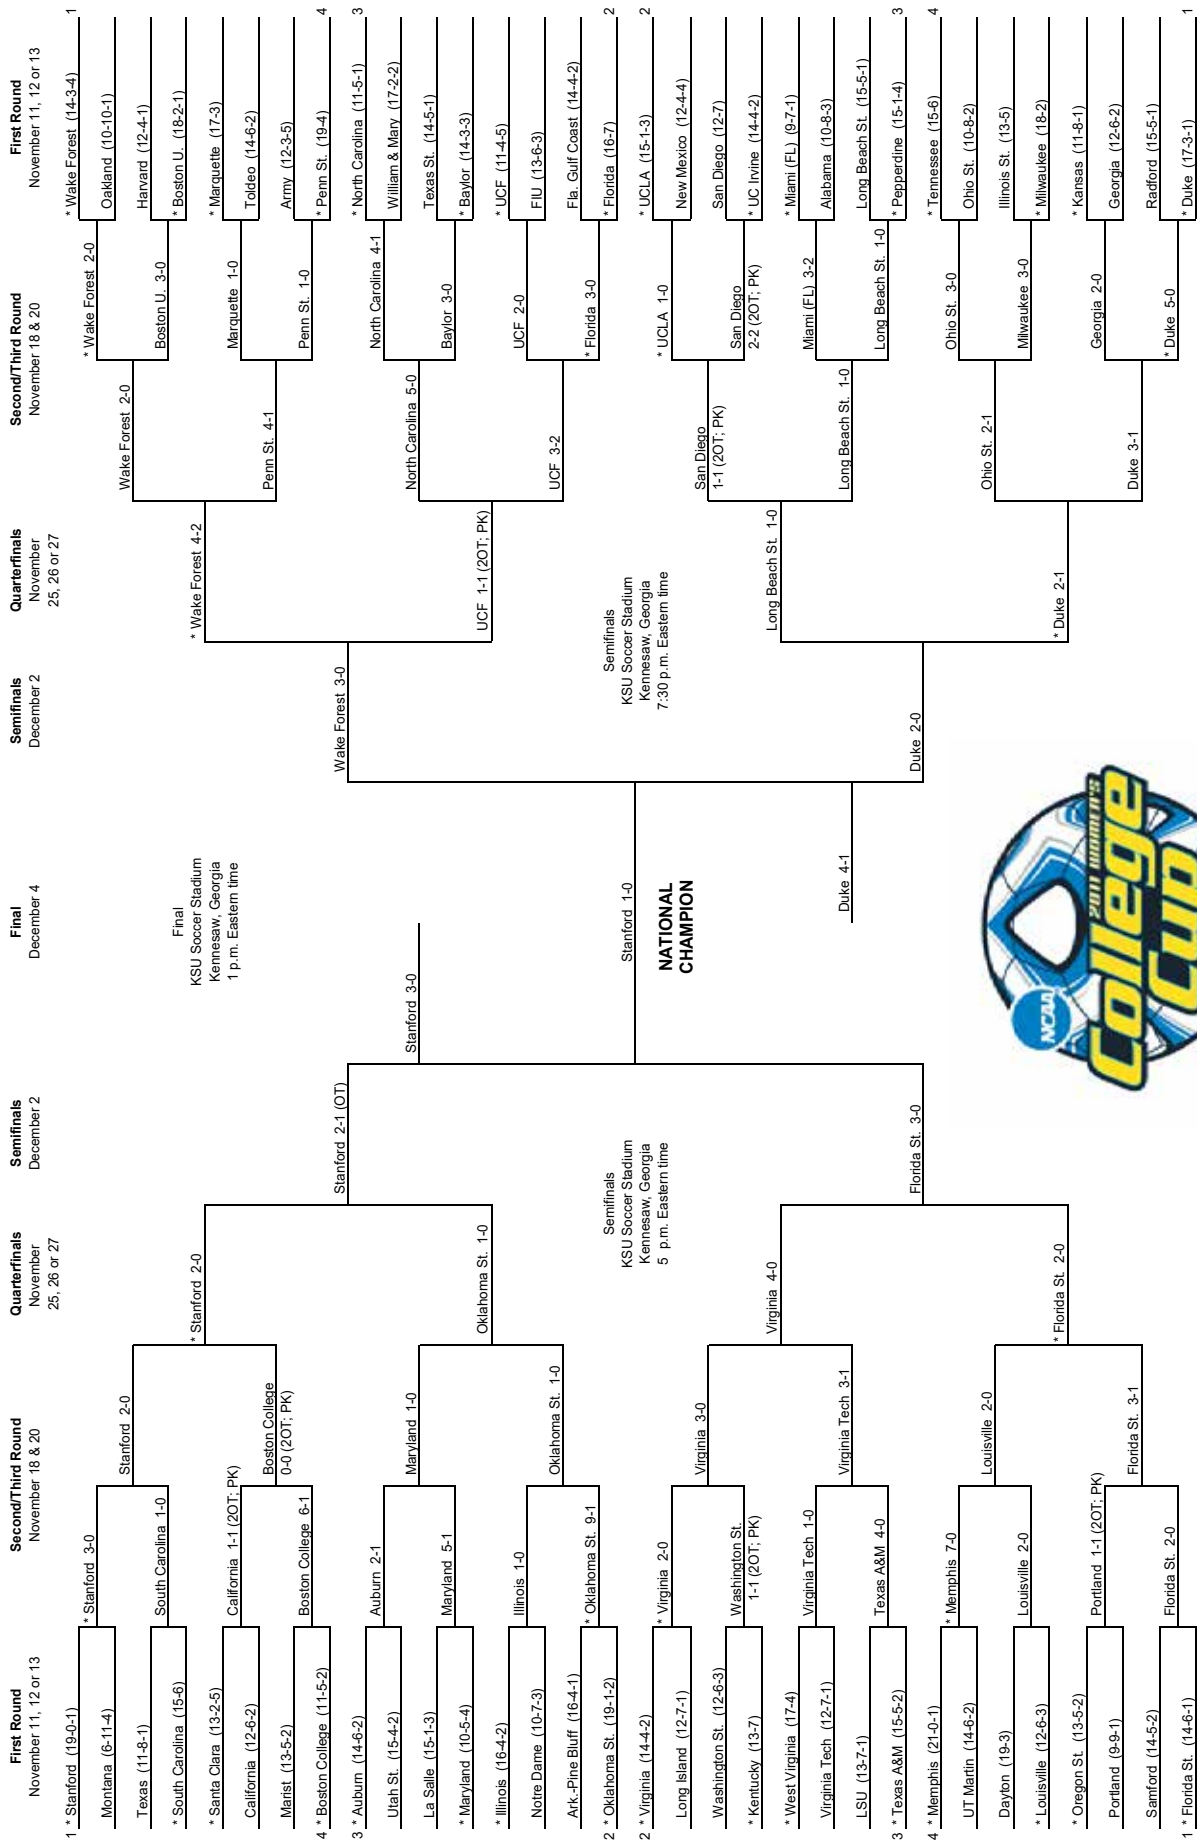

2011 NCAA Division I Women's Soccer Championship

*Host institution for preliminary round games
Order of semifinal games will be determined after quarterfinal round games are completed.
Second semifinal game will begin play 45 minutes after the conclusion of the first game.