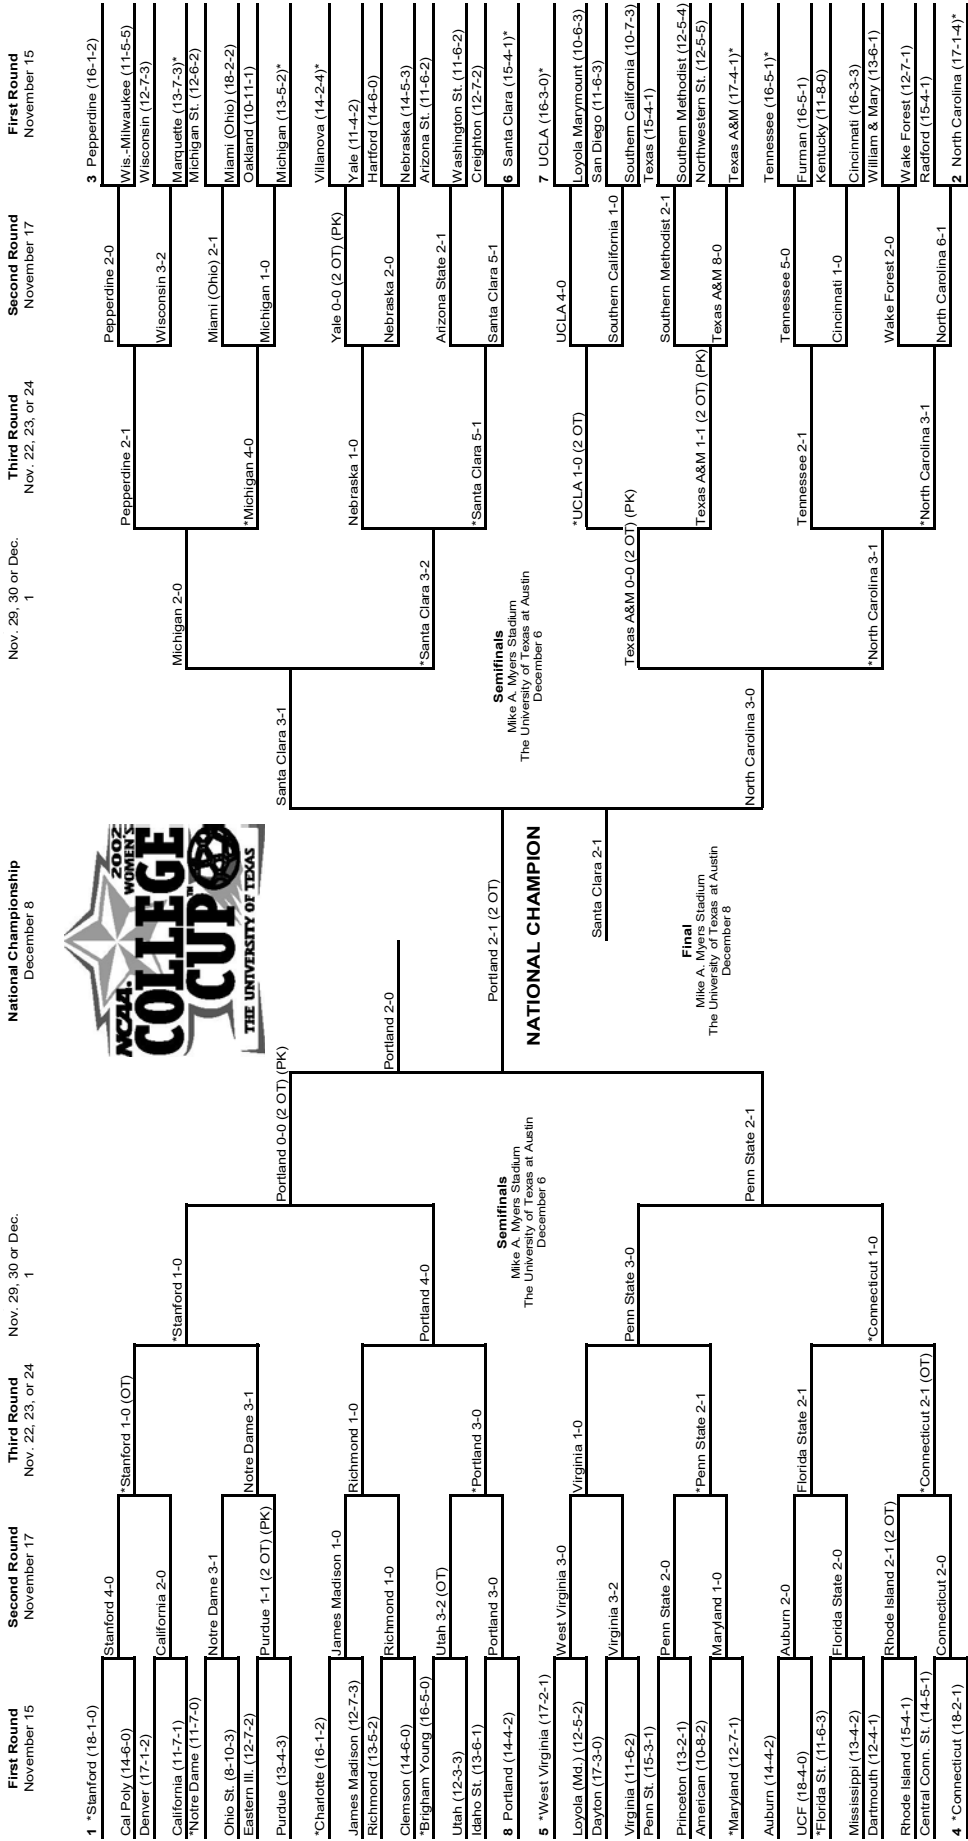

2002 Division I Women's

*Host institution
Seed