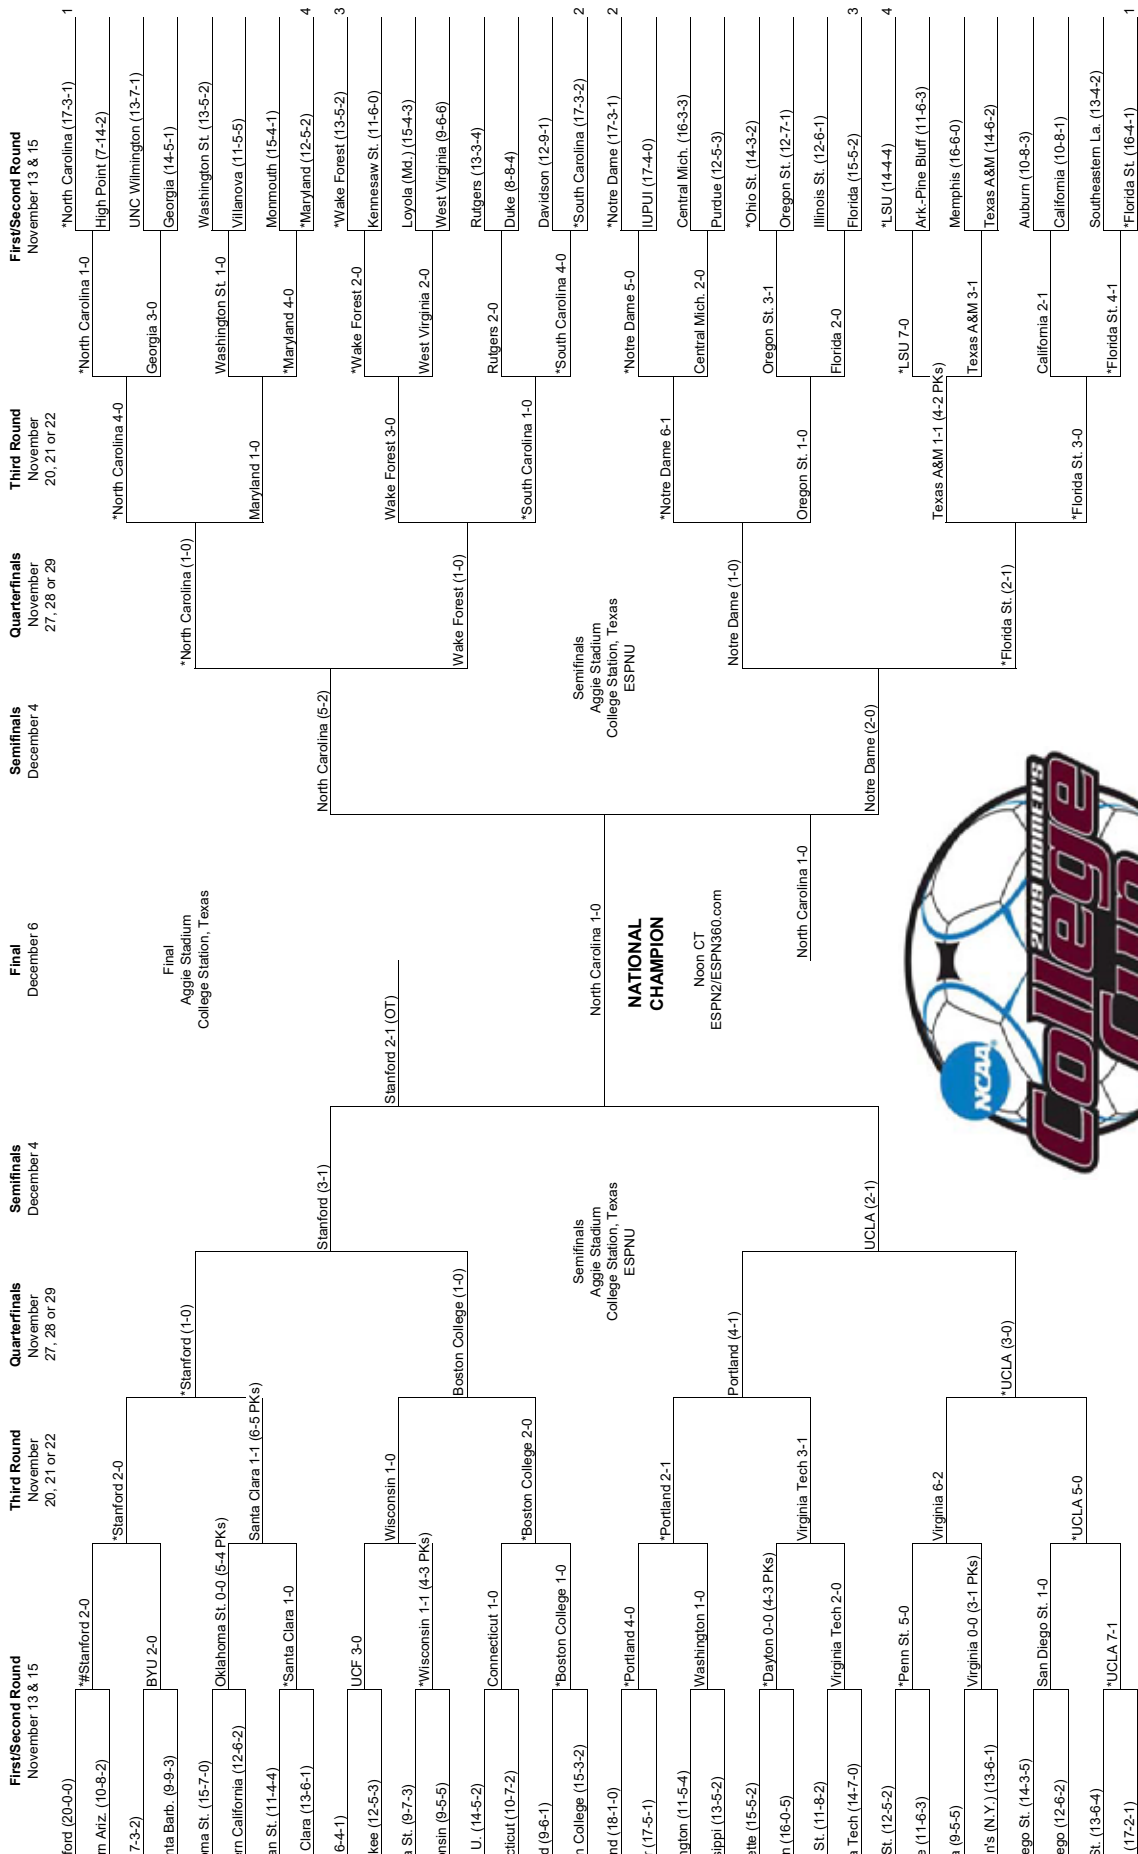

2009 NCAA Division I Women's SOCCER CHAMPIONSHIP

institution for preliminary round games will host games on November 12 and 14 of semifinal games will be determined after quarterfinal round games are completed. d semifinal game will begin play 45 minutes after the conclusion of the first game.