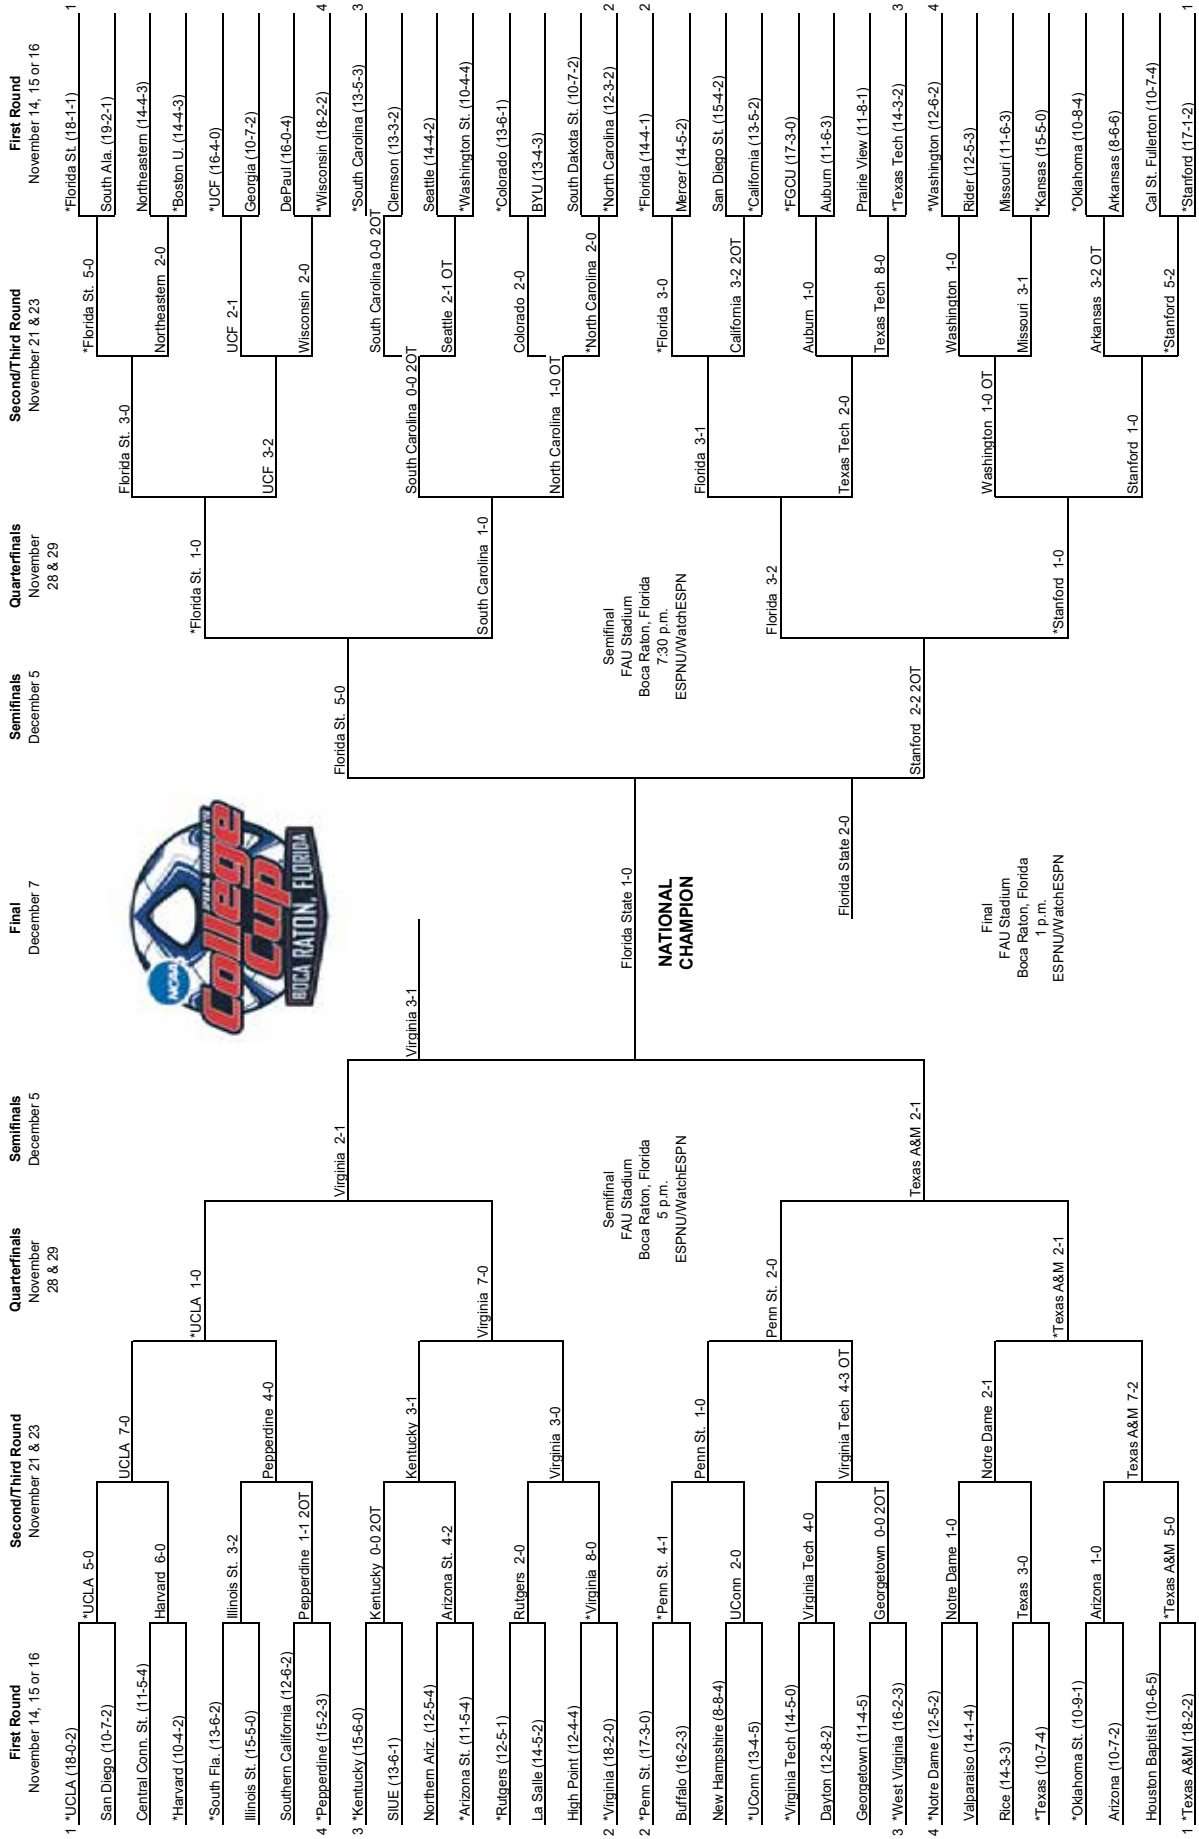

2014 NCAA Division I Women's SOCCER CHAMPIONSHIP

*Host institution for preliminary round games.
All game times are Eastern standard time.
Order of semifinal games will be determined after quarterfinal round games are completed.
Second semifinal game will begin play 45 minutes after the conclusion of the first game.