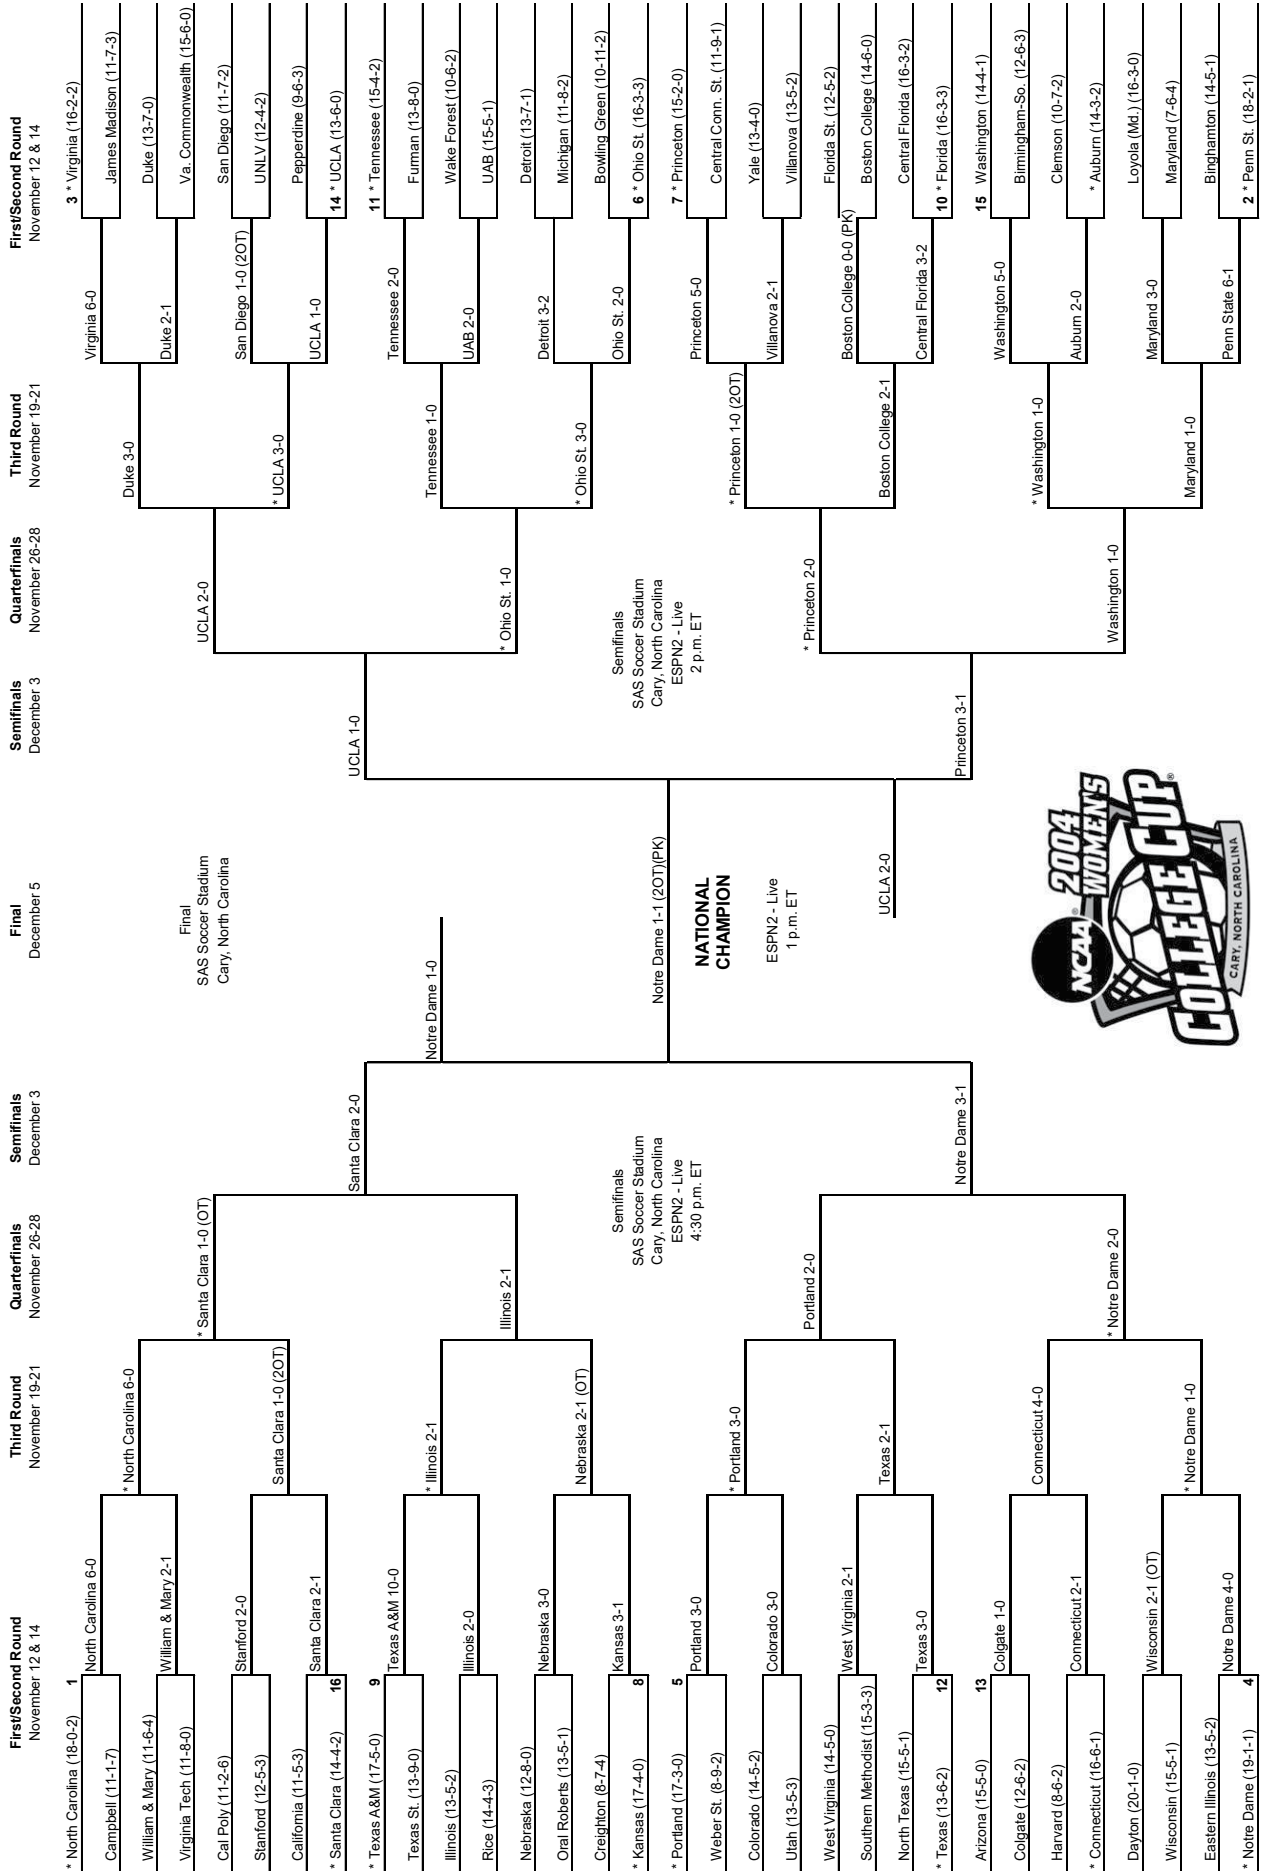

2004 NCAA Division I Women's SOCCER CHAMPIONSHIP

FOR COVERAGE OF THE 2004 WOMEN'S COLLEGE CUP CHAMPIONSHIP, TURN TO ESPN2 ON DECEMBER 5 AT 1 P.M. EASTERN TIME.

* Host Institution