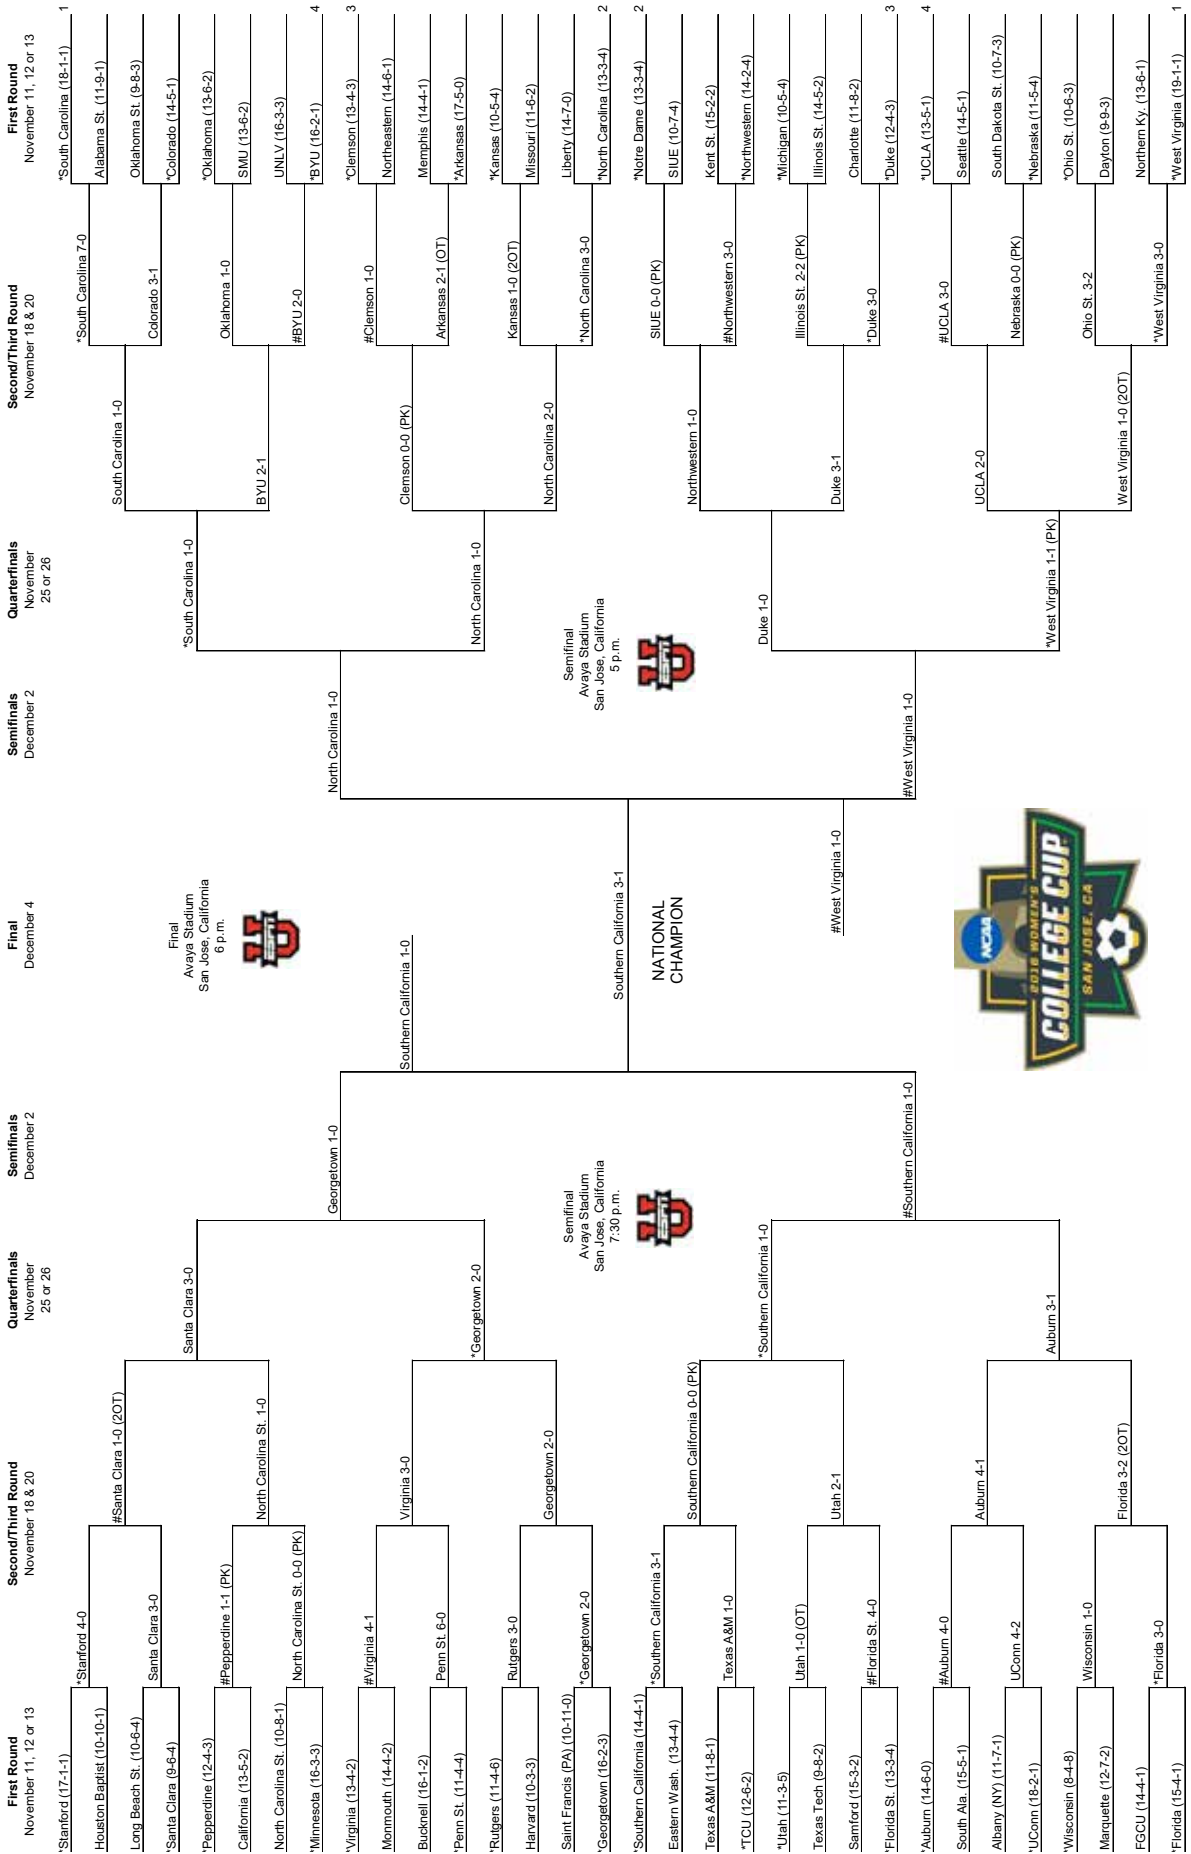

DIVISION I WOMEN'S SOCCER CHAMPIONSHIP

© 2016 National Collegiate Athletic Association. No commercial use without the NCAA's written permission.
The NCAA opposes all forms of sports wagering.