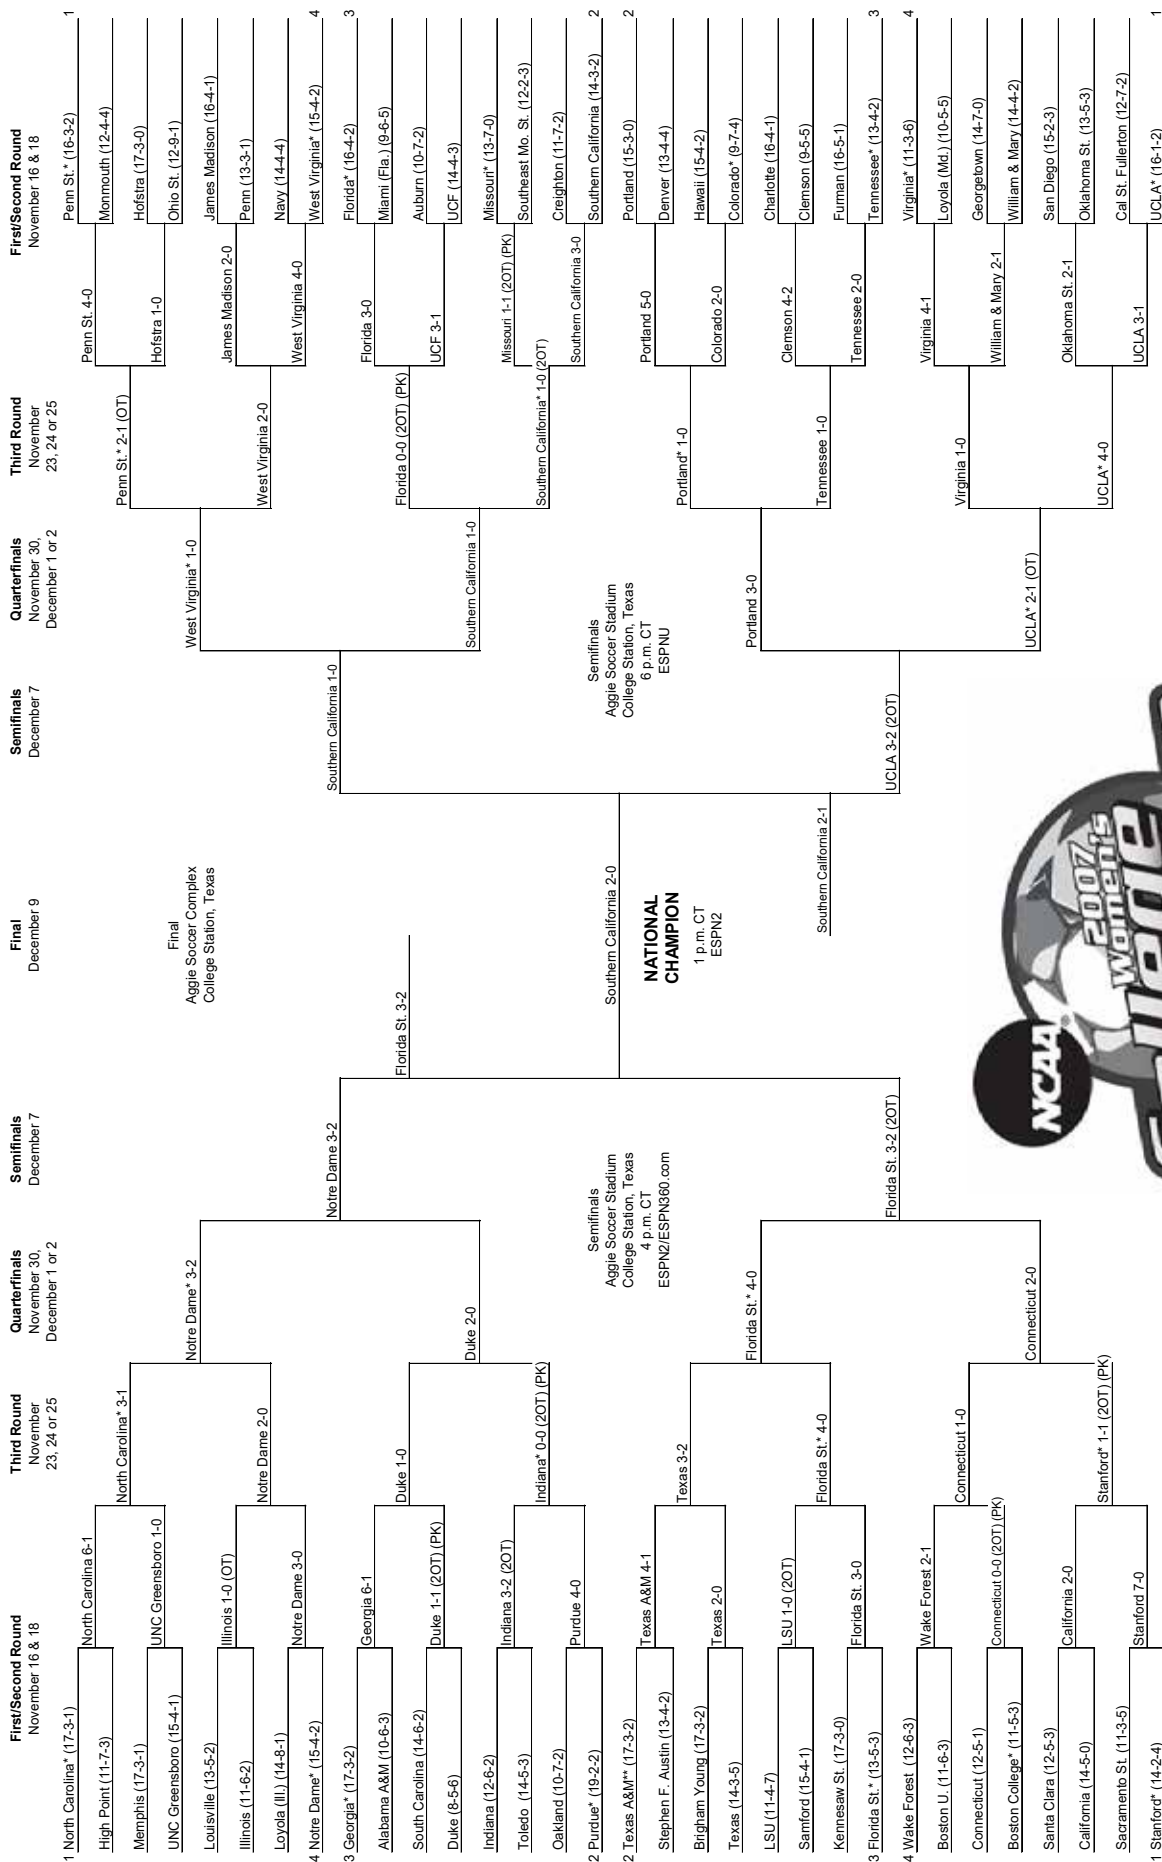

2007 NCAA Division I Women's SOCCER CHAMPIONSHIP

*Host institution for preliminary-round games.
**Will host Thursday & Saturday (November 15 & 17).
Order of semifinal games will be determined after quarterfinal round games are completed.
Second semifinal game will begin play 45 minutes after the conclusion of the first game.