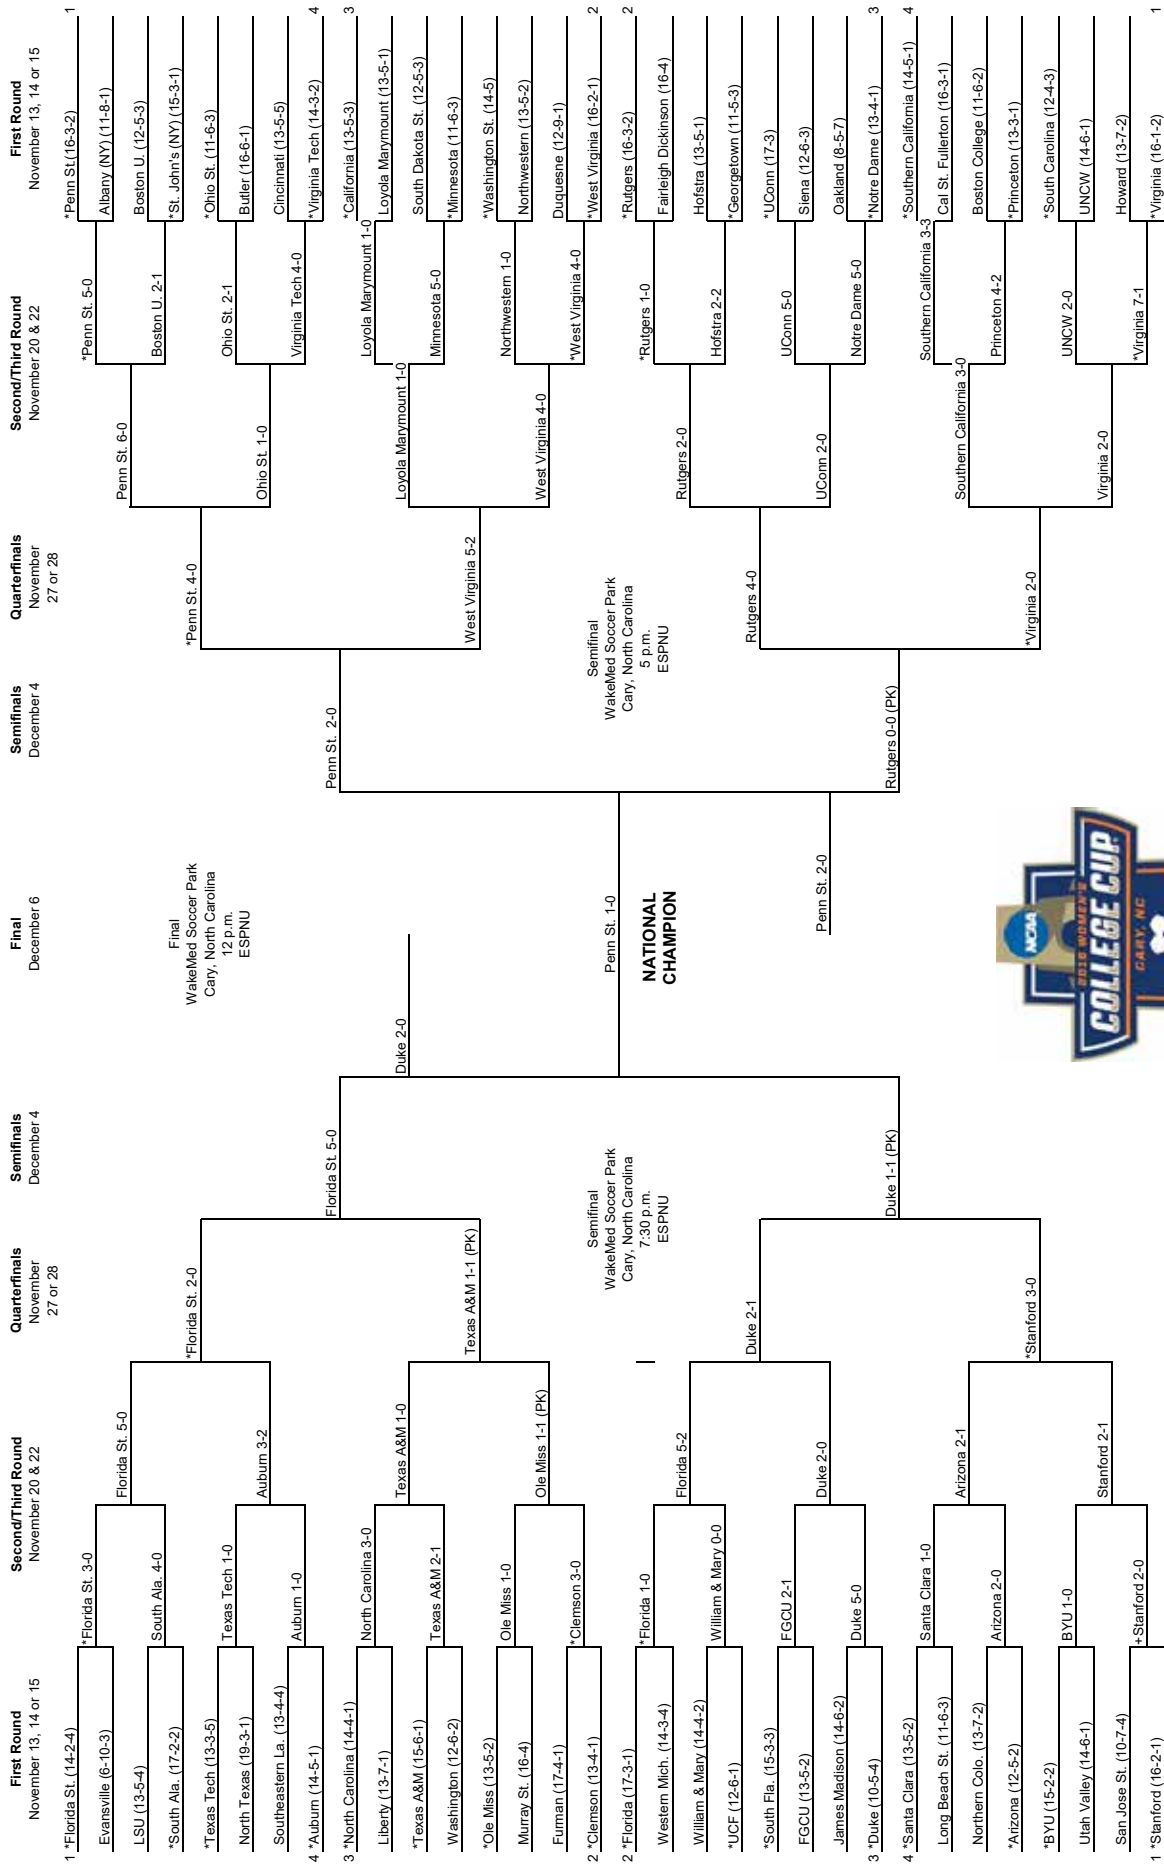

2015 NCAA Division I Women's SOCCER CHAMPIONSHIP

+Games will be played Thursday and Saturday.
*Host institution for preliminary round games.
All game times are Eastern standard time.
Order of semifinal games will be determined after quarterfinal round games are completed.
Second semifinal game will begin play 45 minutes after the conclusion of the first game.