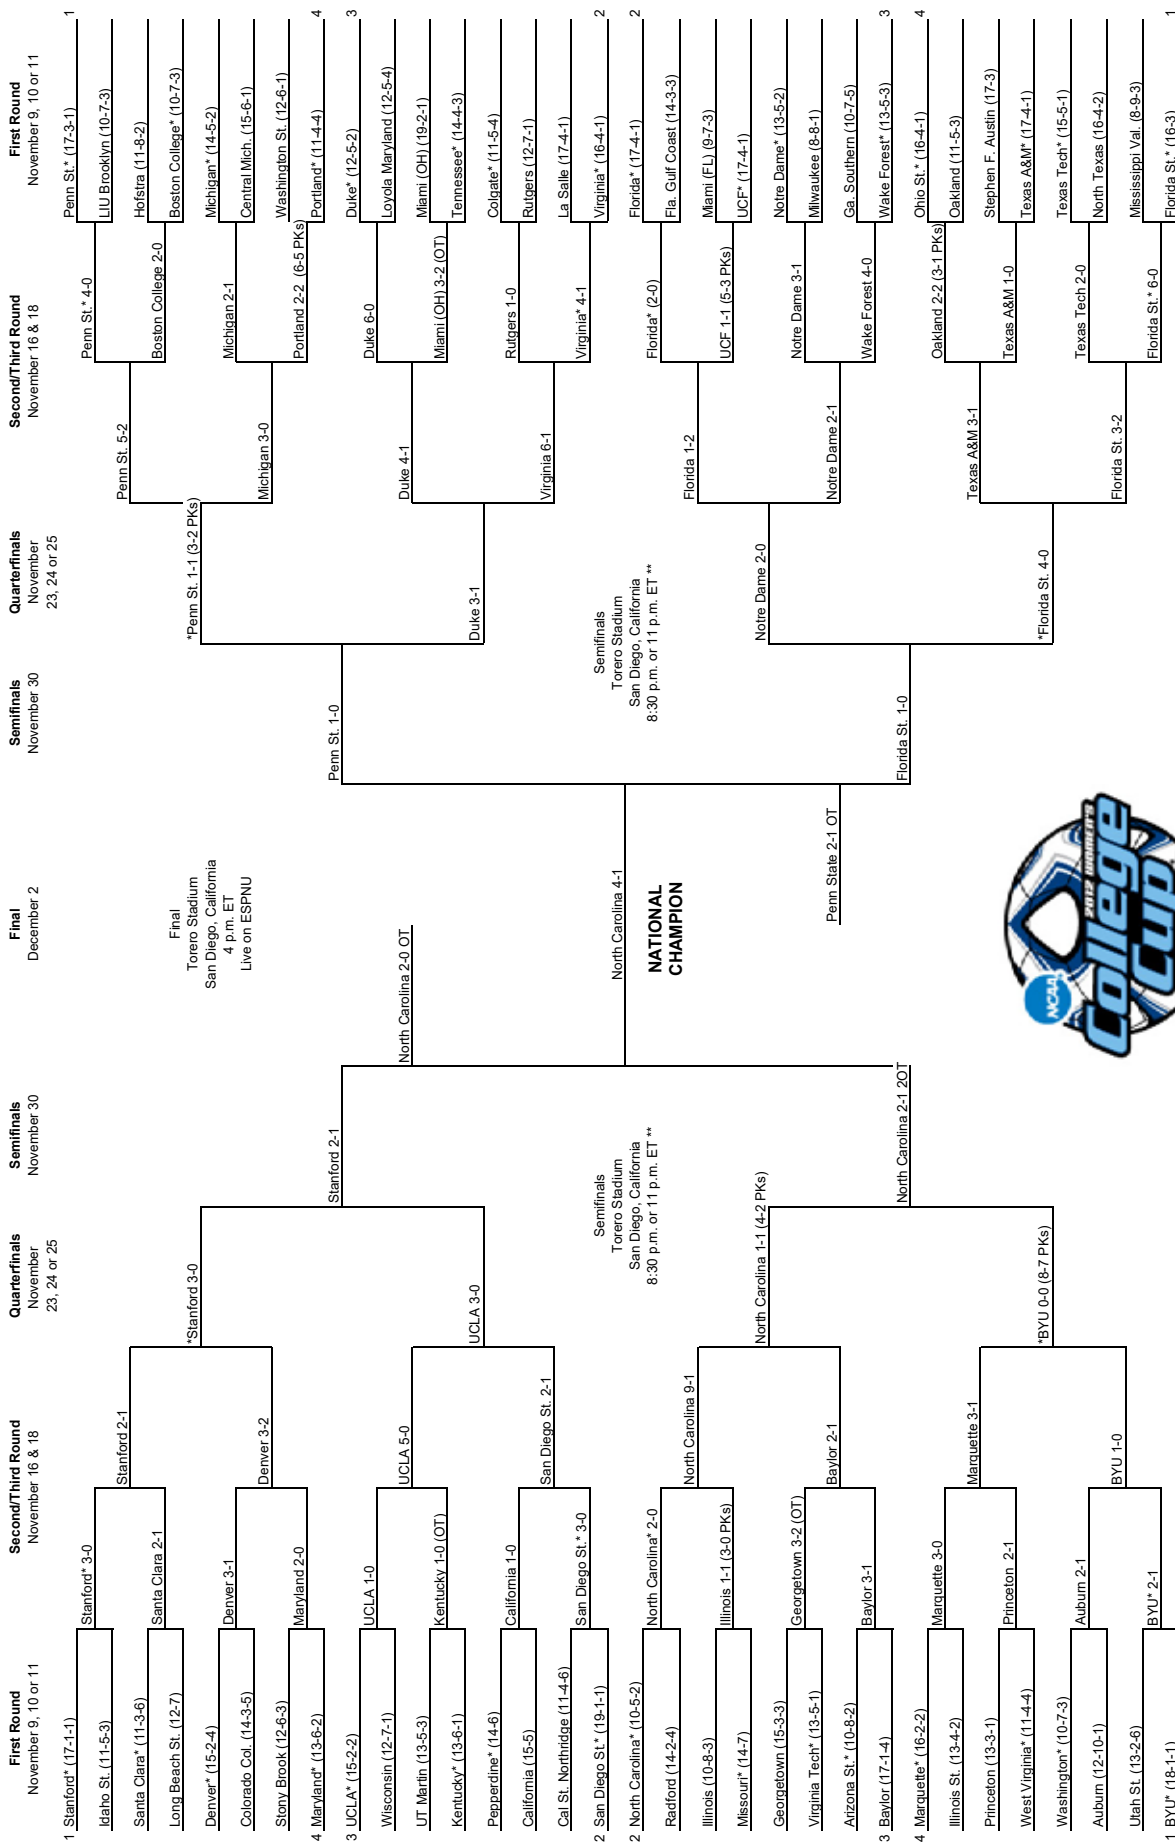

2012 NCAA Division I Women's Soccer Championship