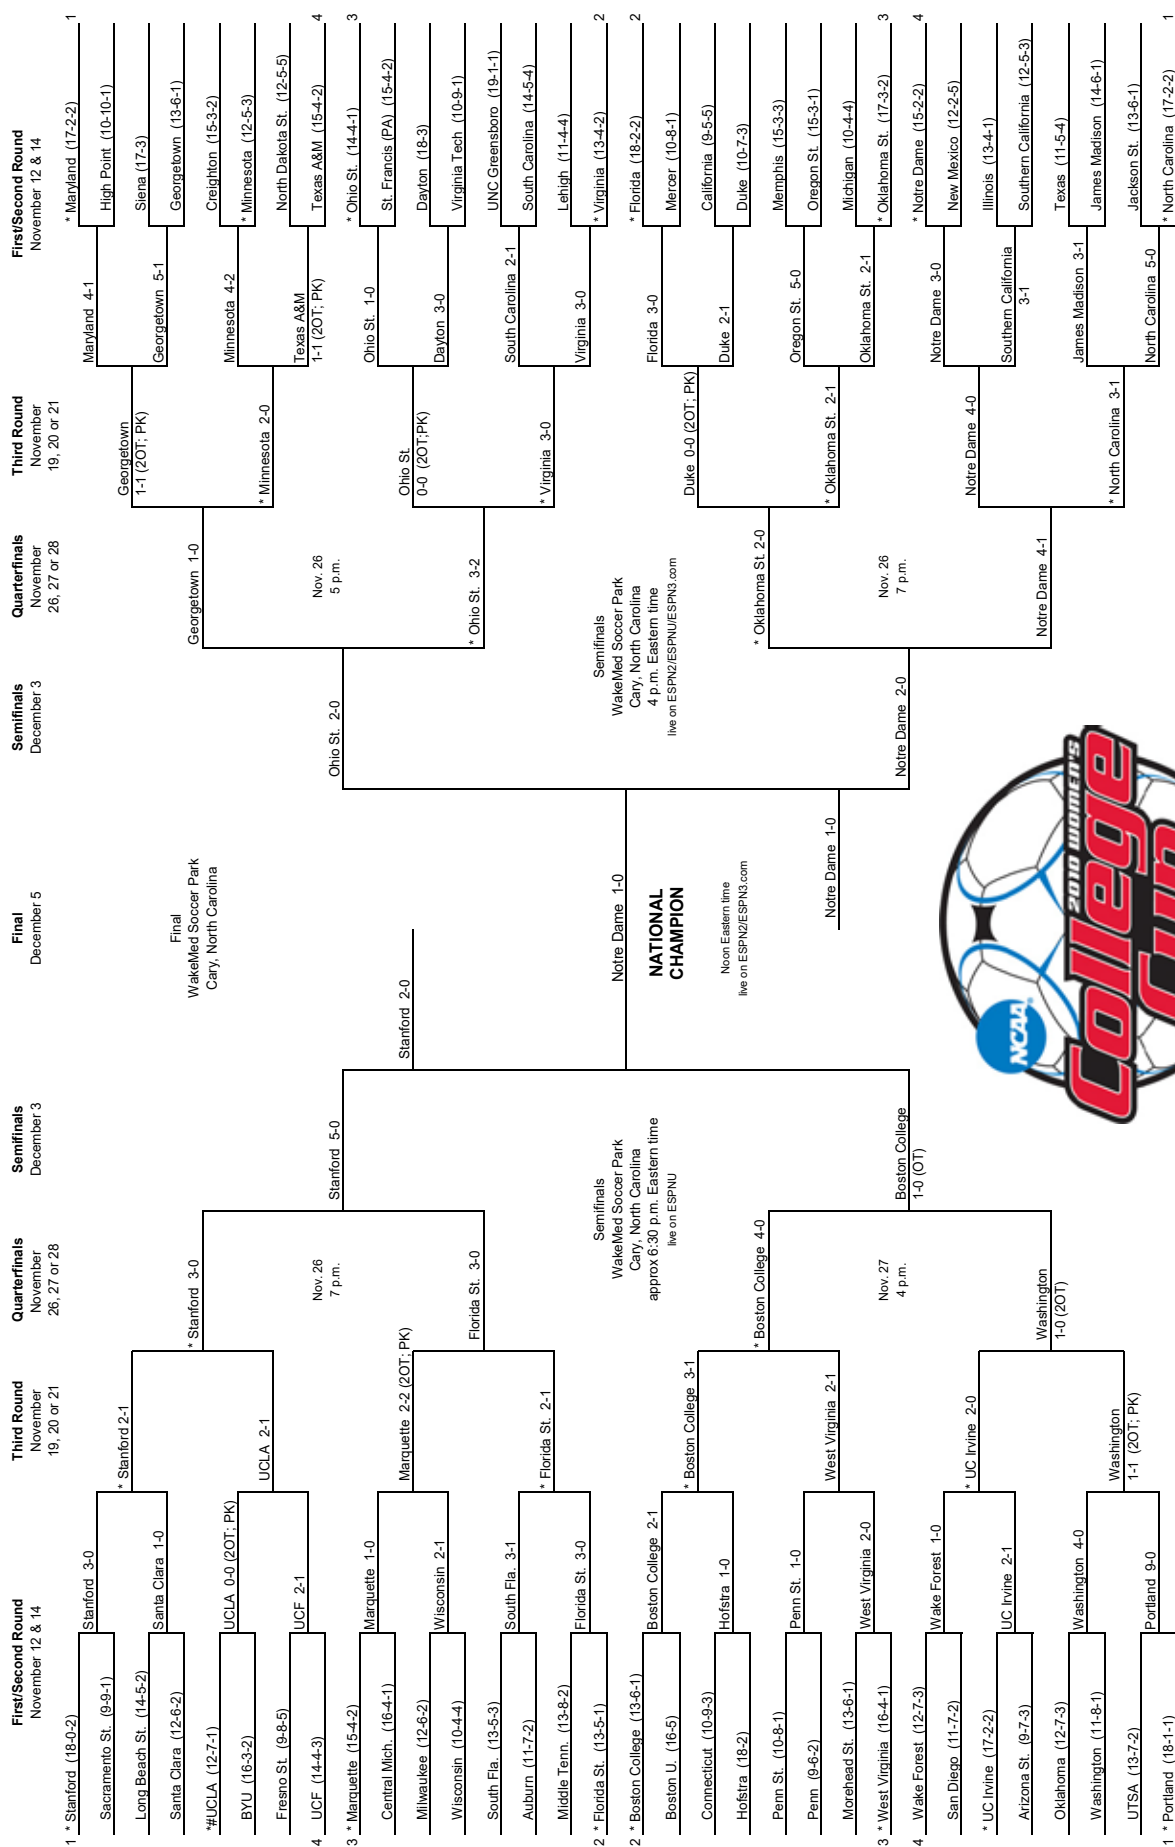

2010 NCAA Division I Women's SOCCER CHAMPIONSHIP

*Host institution for preliminary round games
#Site will host games on November 11 and 13
Order of semifinal games will be determined after quarterfinal round games are completed.
Second semifinal game will begin play 45 minutes after the conclusion of the first game.