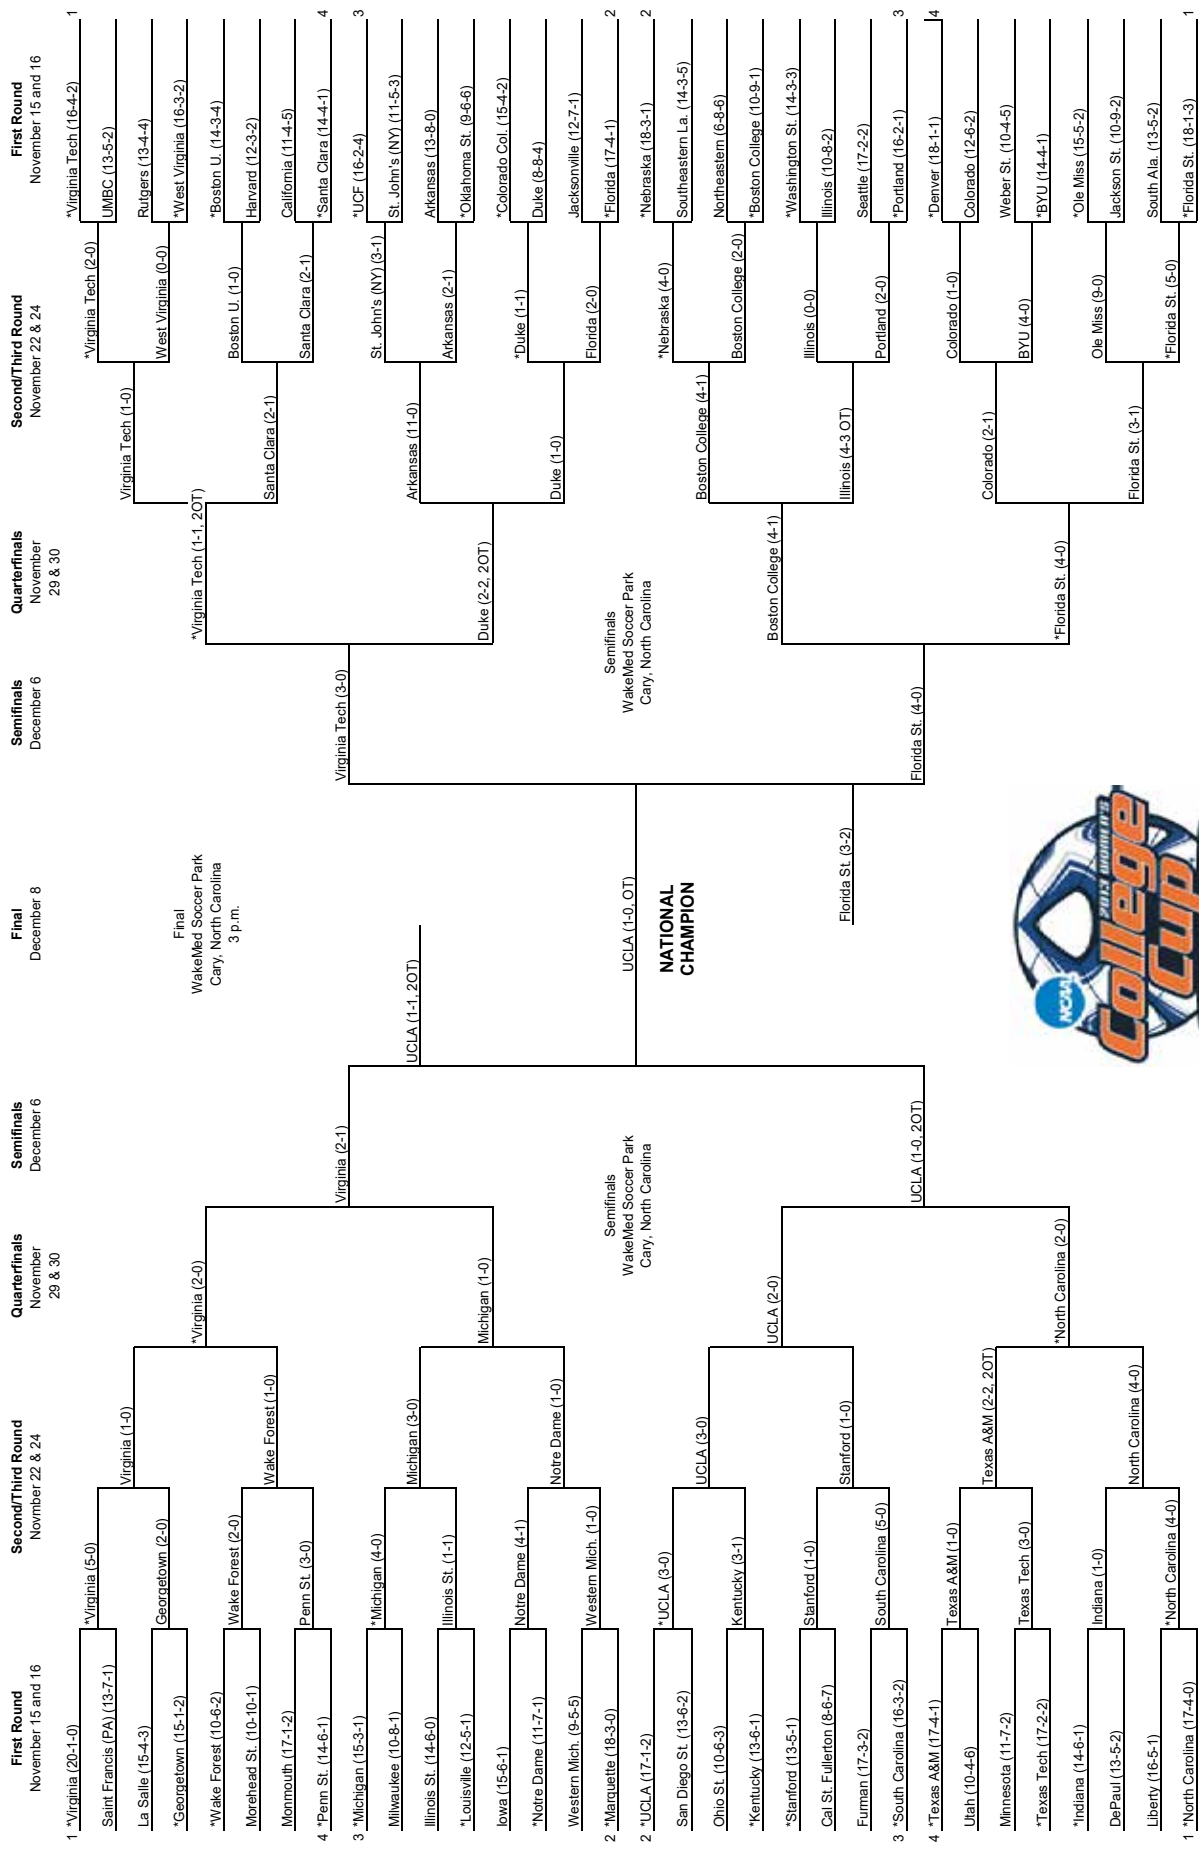

2013 NCAA Division I Women's SOCCER CHAMPIONSHIP

*Host institution for preliminary round games
Order of semifinal games will be determined after quarterfinal round games are completed.
Second semifinal game will begin play 45 minutes after the conclusion of the first game.