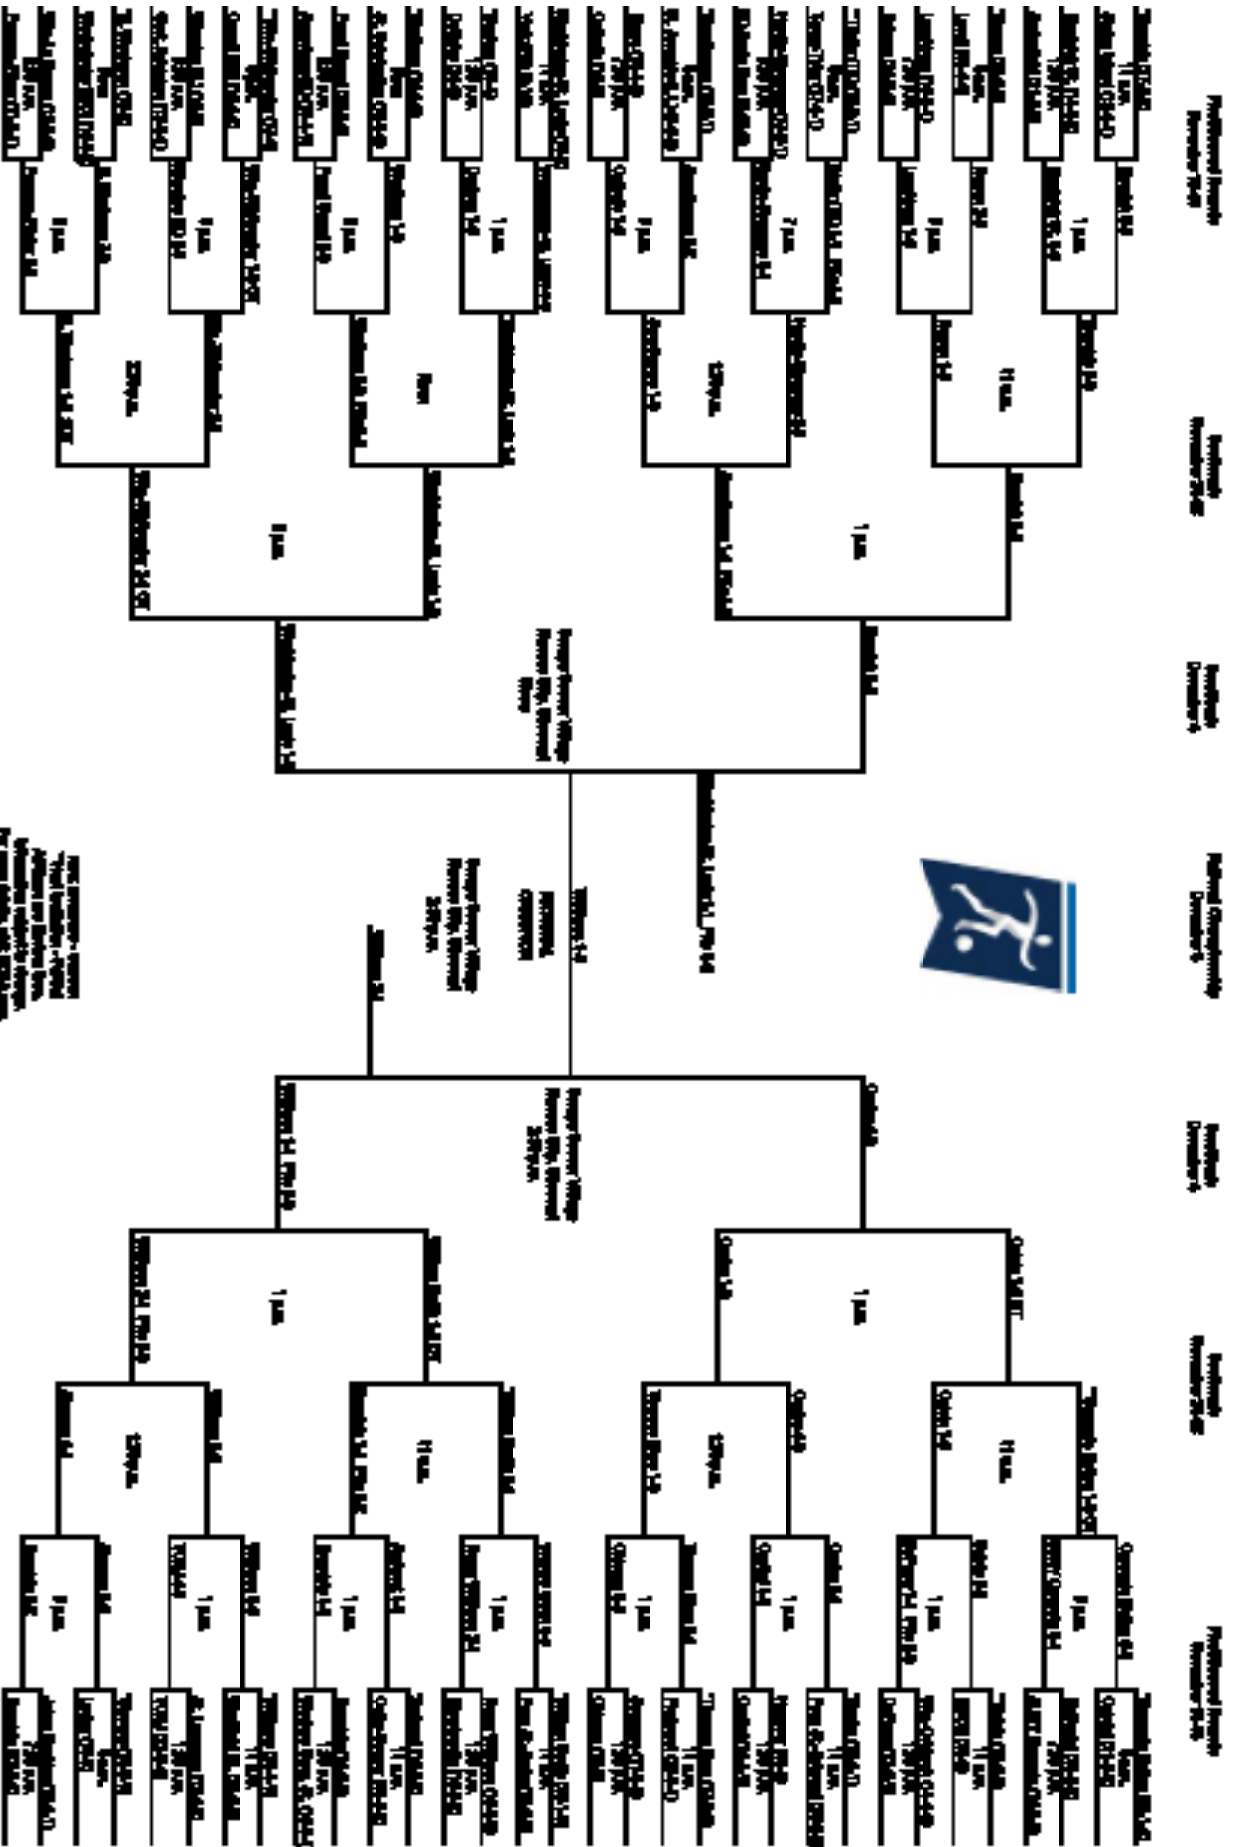

2015 NCAA Division III Women's Soccer Championship

REG REGIONAL FINALS
REG REGIONAL FINALS
REG REGIONAL FINALS
REG REGIONAL FINALS
REG REGIONAL FINALS
REG REGIONAL FINALS
REG REGIONAL FINALS
REG REGIONAL FINALS

©2015 National Collegiate Athletic Association. All rights reserved. For more information, visit www.ncaa.org.
NCAA and the NCAA logo are trademarks of the National Collegiate Athletic Association.