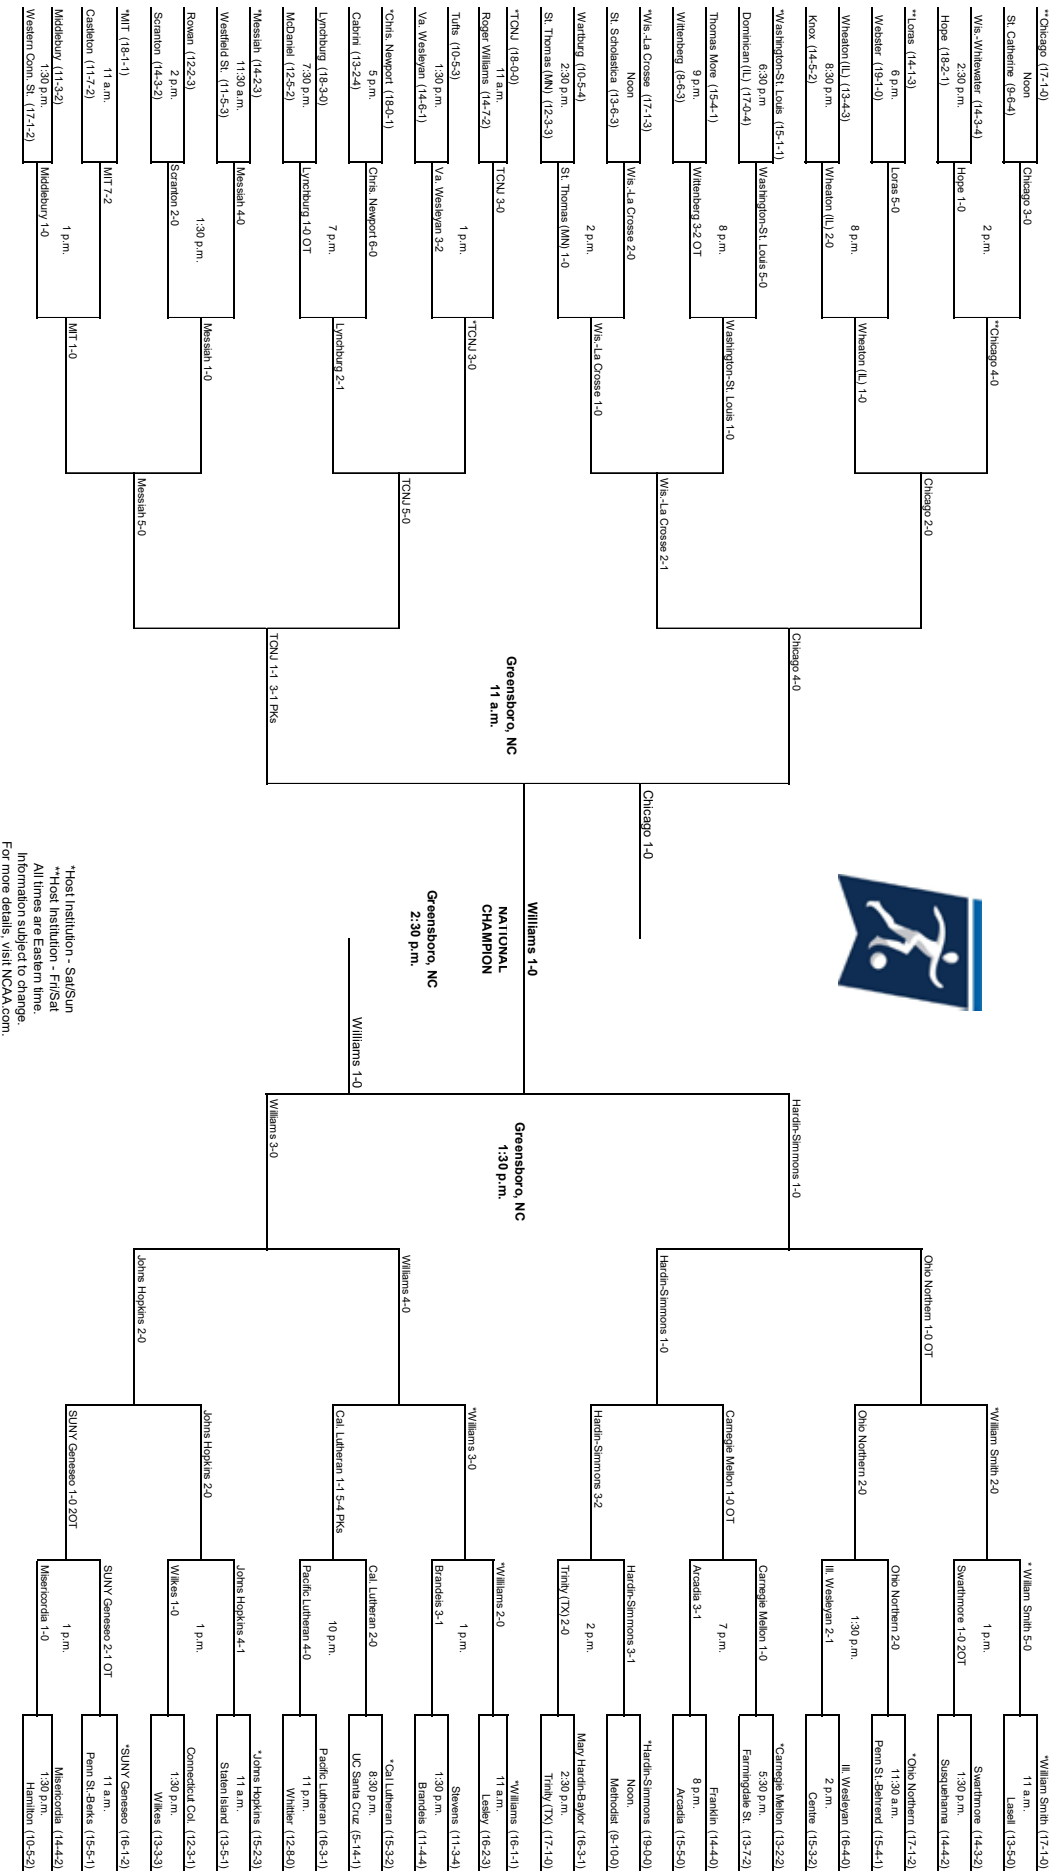

**Sectionals**  
November 17-19

**First/Second Rounds**  
November 10-12

\*Host Institution - Set/Sun  
 \*\*Host Institution - First Set  
 All times are Eastern time.  
 Information subject to change.  
 For more details, visit NCAA.com.