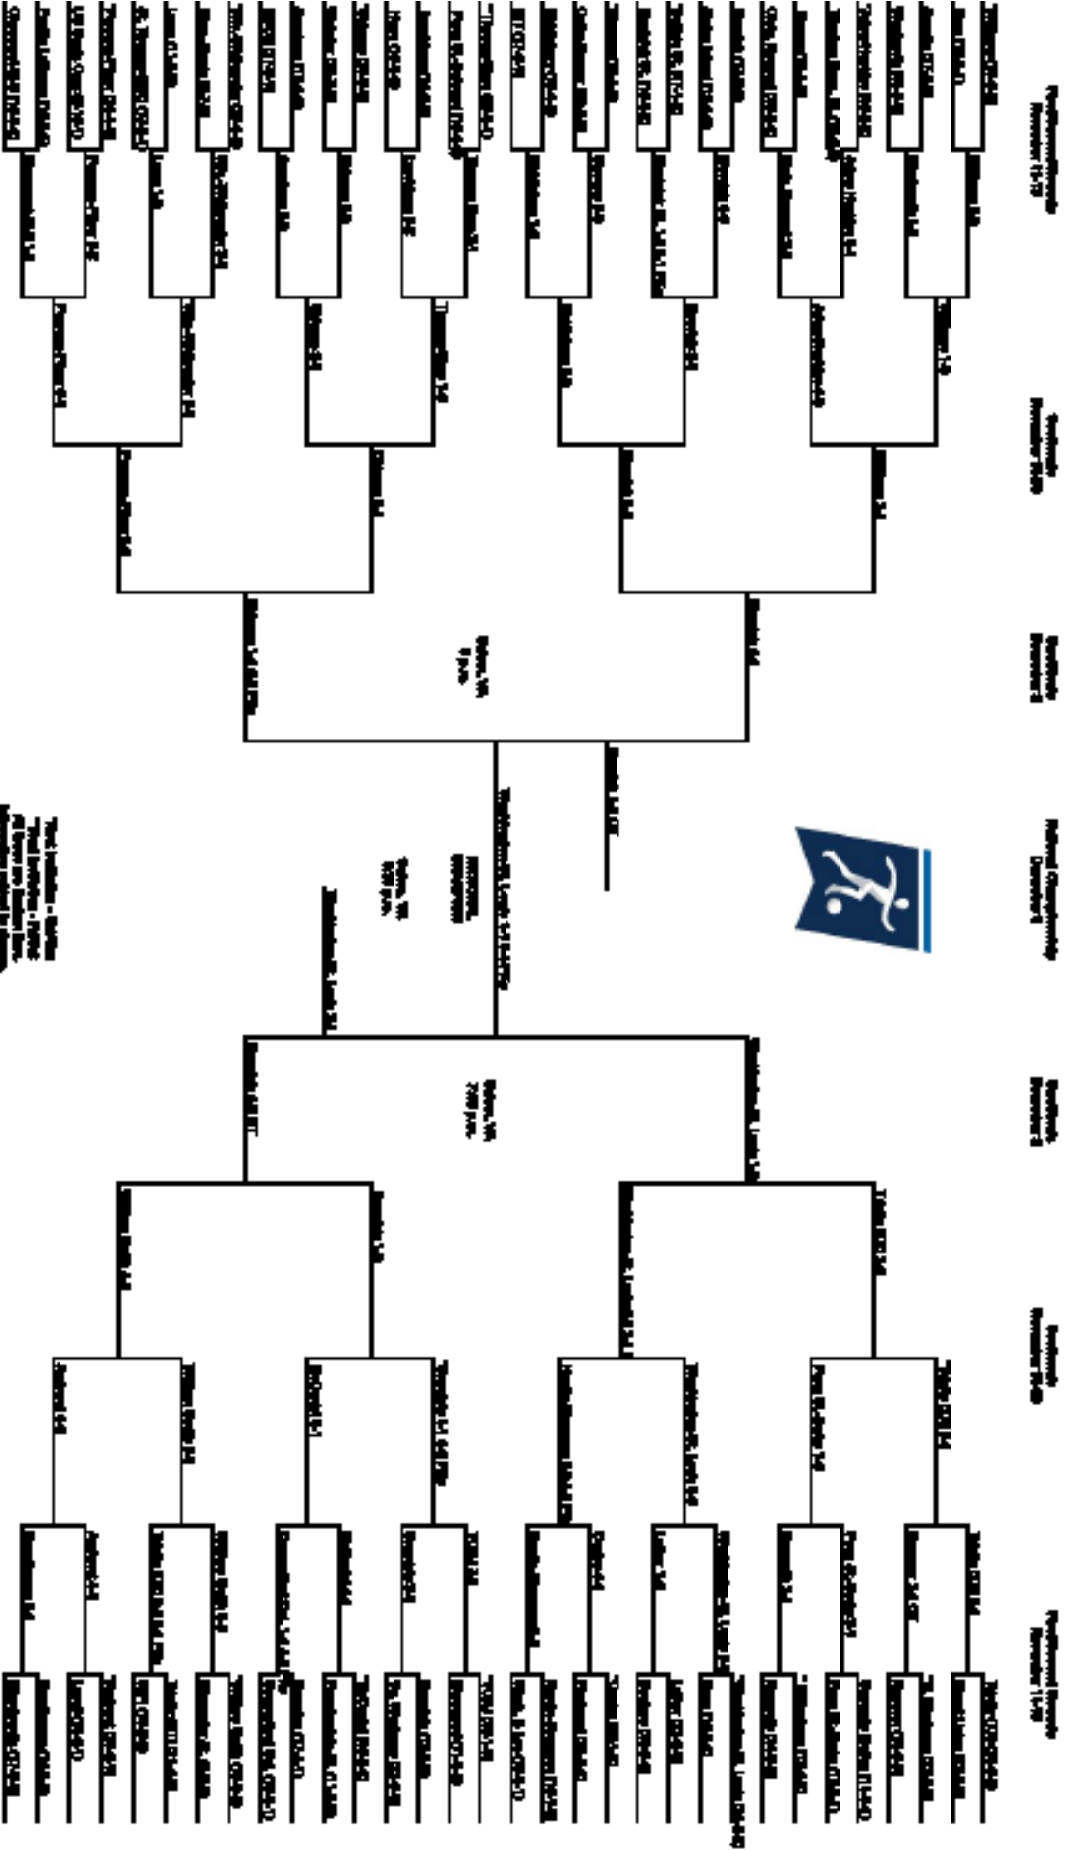

2016 NCAA Division II Women's Soccer Championship

*Hosts include - Seattle
*Final host/venue - UNC
*All times are Eastern time
*All times subject to change
*All times subject to change
*Times are subject to change
*Times are subject to change