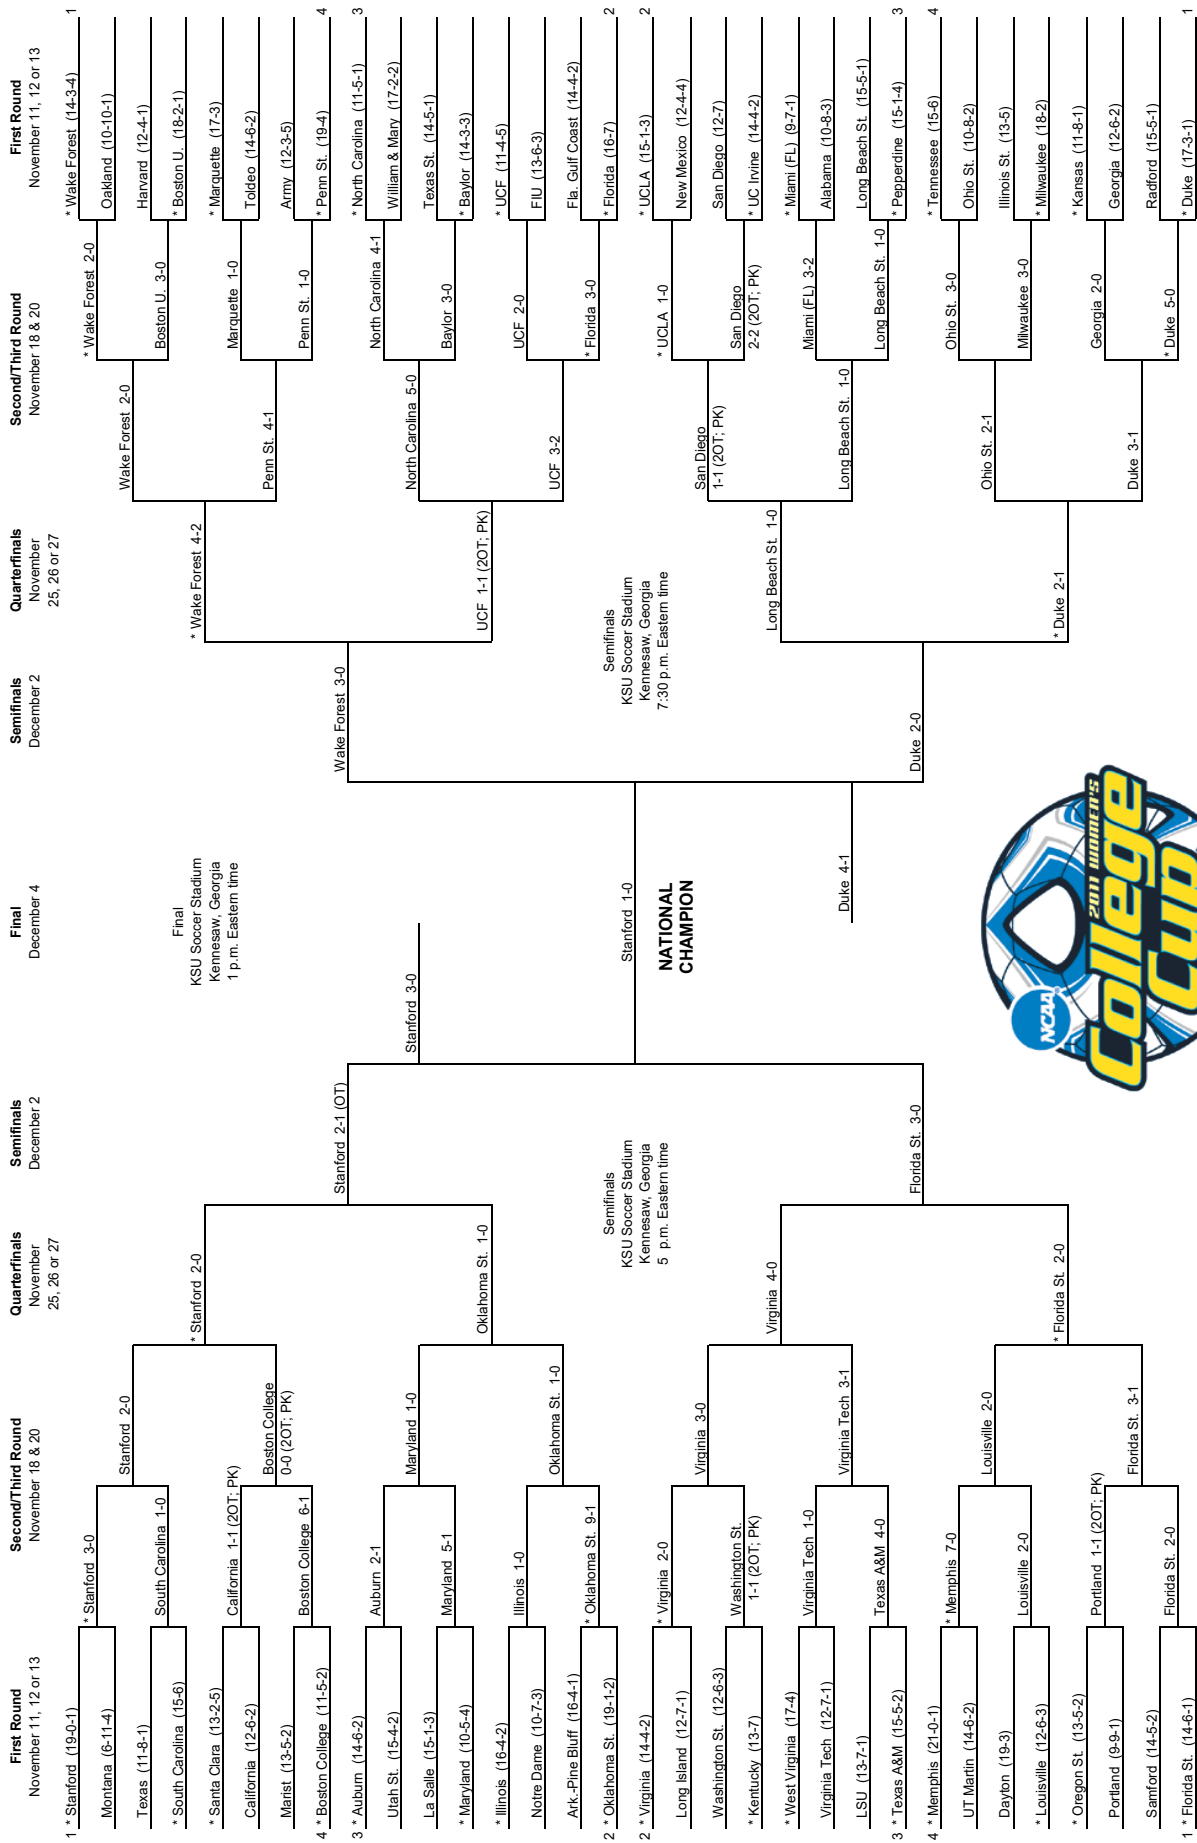

2011 NCAA Division I Women's SOCCER CHAMPIONSHIP

*Host institution for preliminary round games
Order of semifinal games will be determined after quarterfinal round games are completed.
Second semifinal game will begin play 45 minutes after the conclusion of the first game.