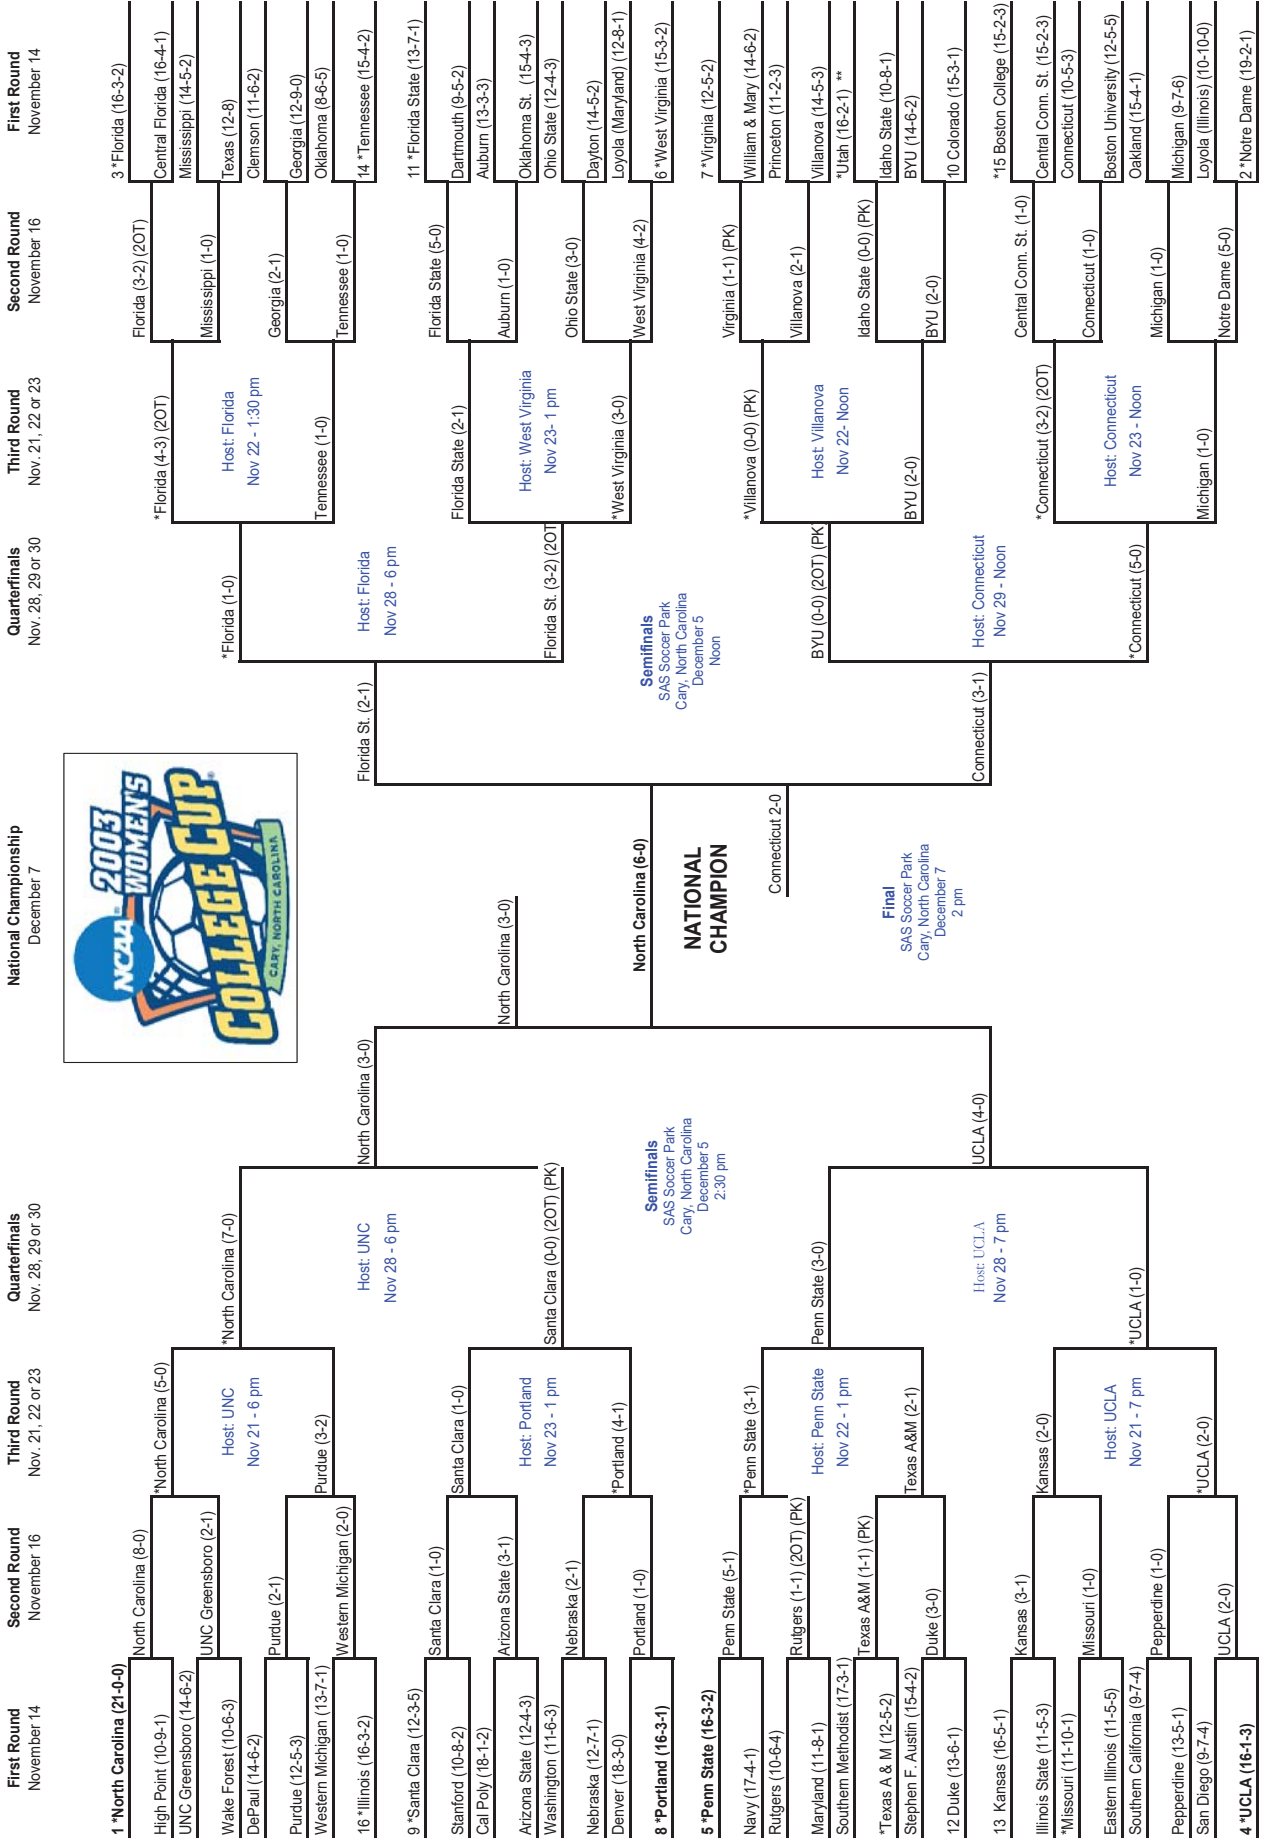

2003 Division I Women's

*Host institution

** Thursday/Saturday