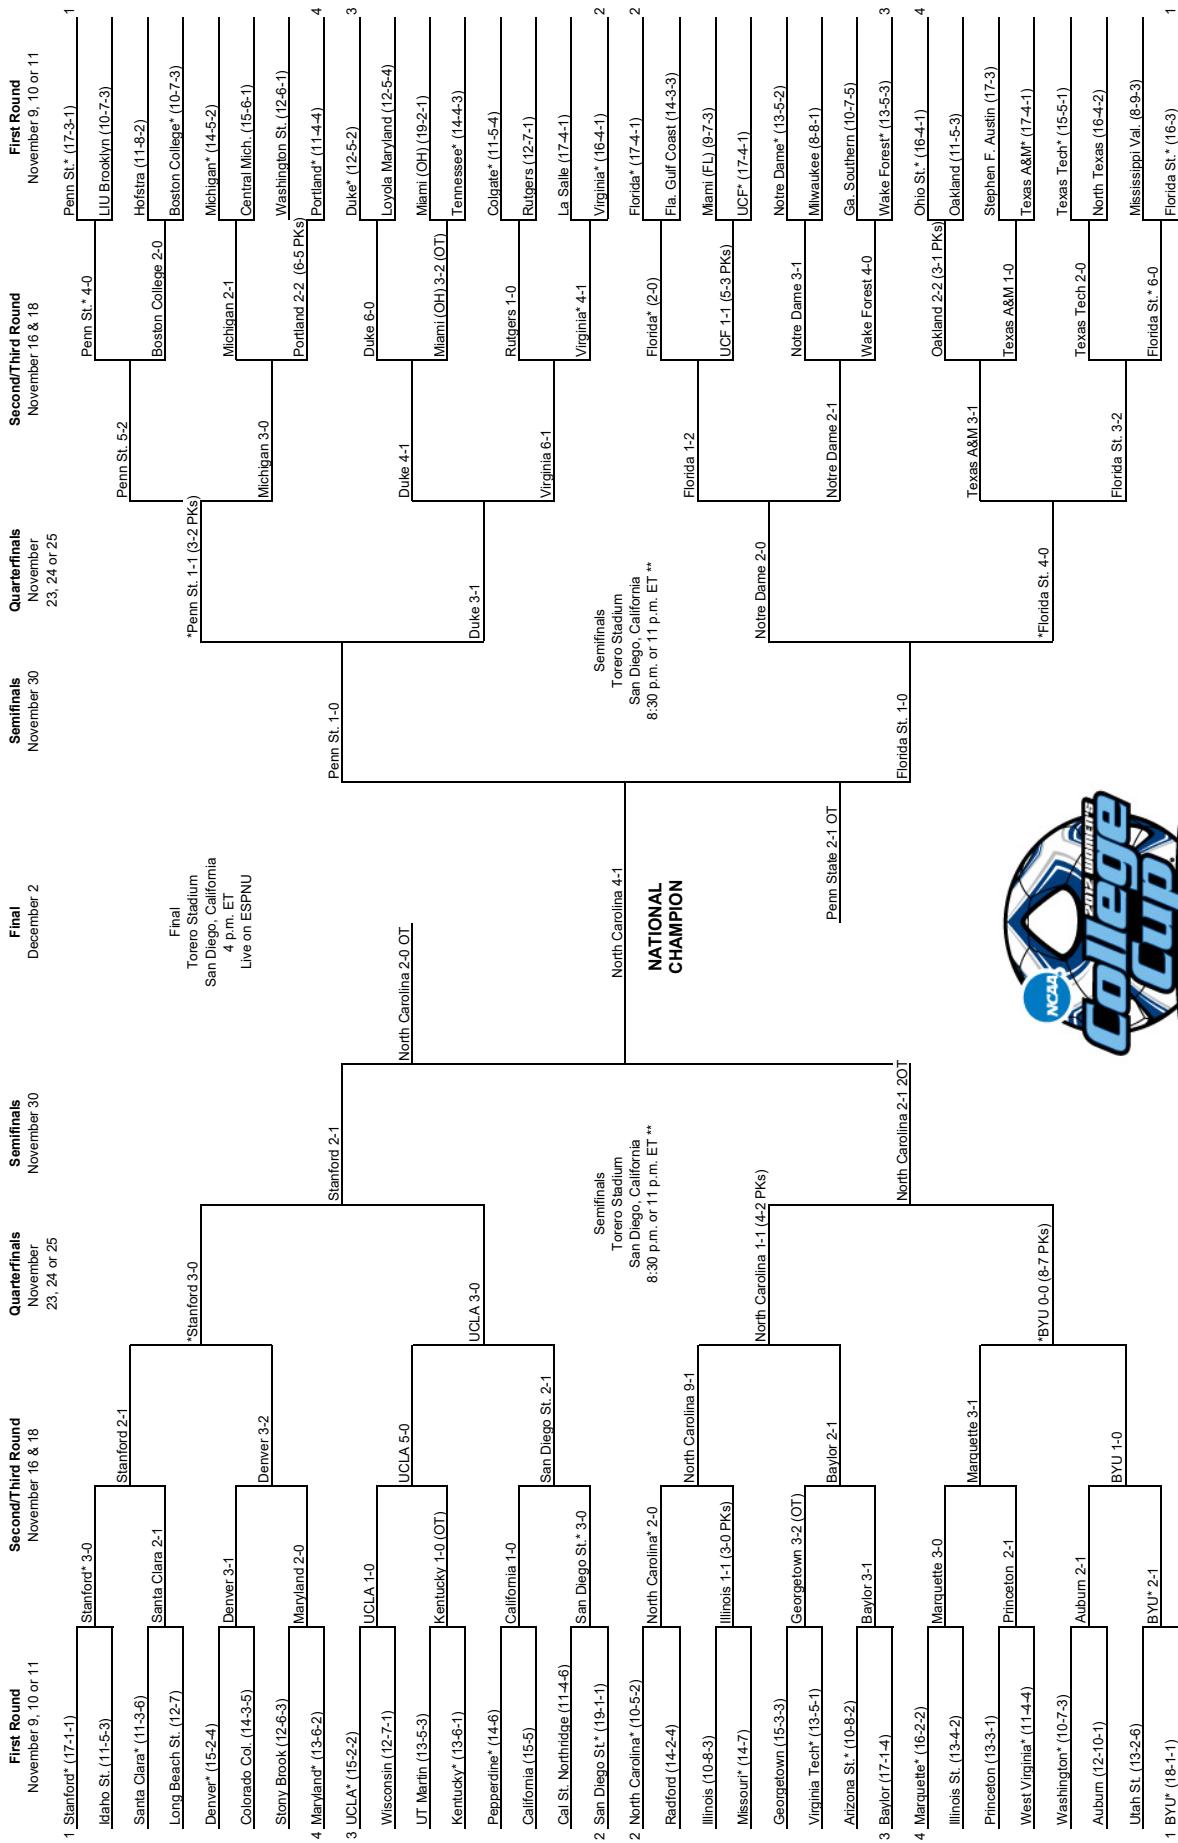

2012 NCAA Division I Women's SOCCER CHAMPIONSHIP

*Host institution for preliminary round games
Order of semifinal games will be determined after quarterfinal round games are completed.
Second semifinal game will begin play 45 minutes after the conclusion of the first game.
** Semifinal game one will air live on ESPN3 (and re-air on Sunday, Dec. 2 at 2 p.m. ET on ESPN). Semifinal game two will air live on ESPN.