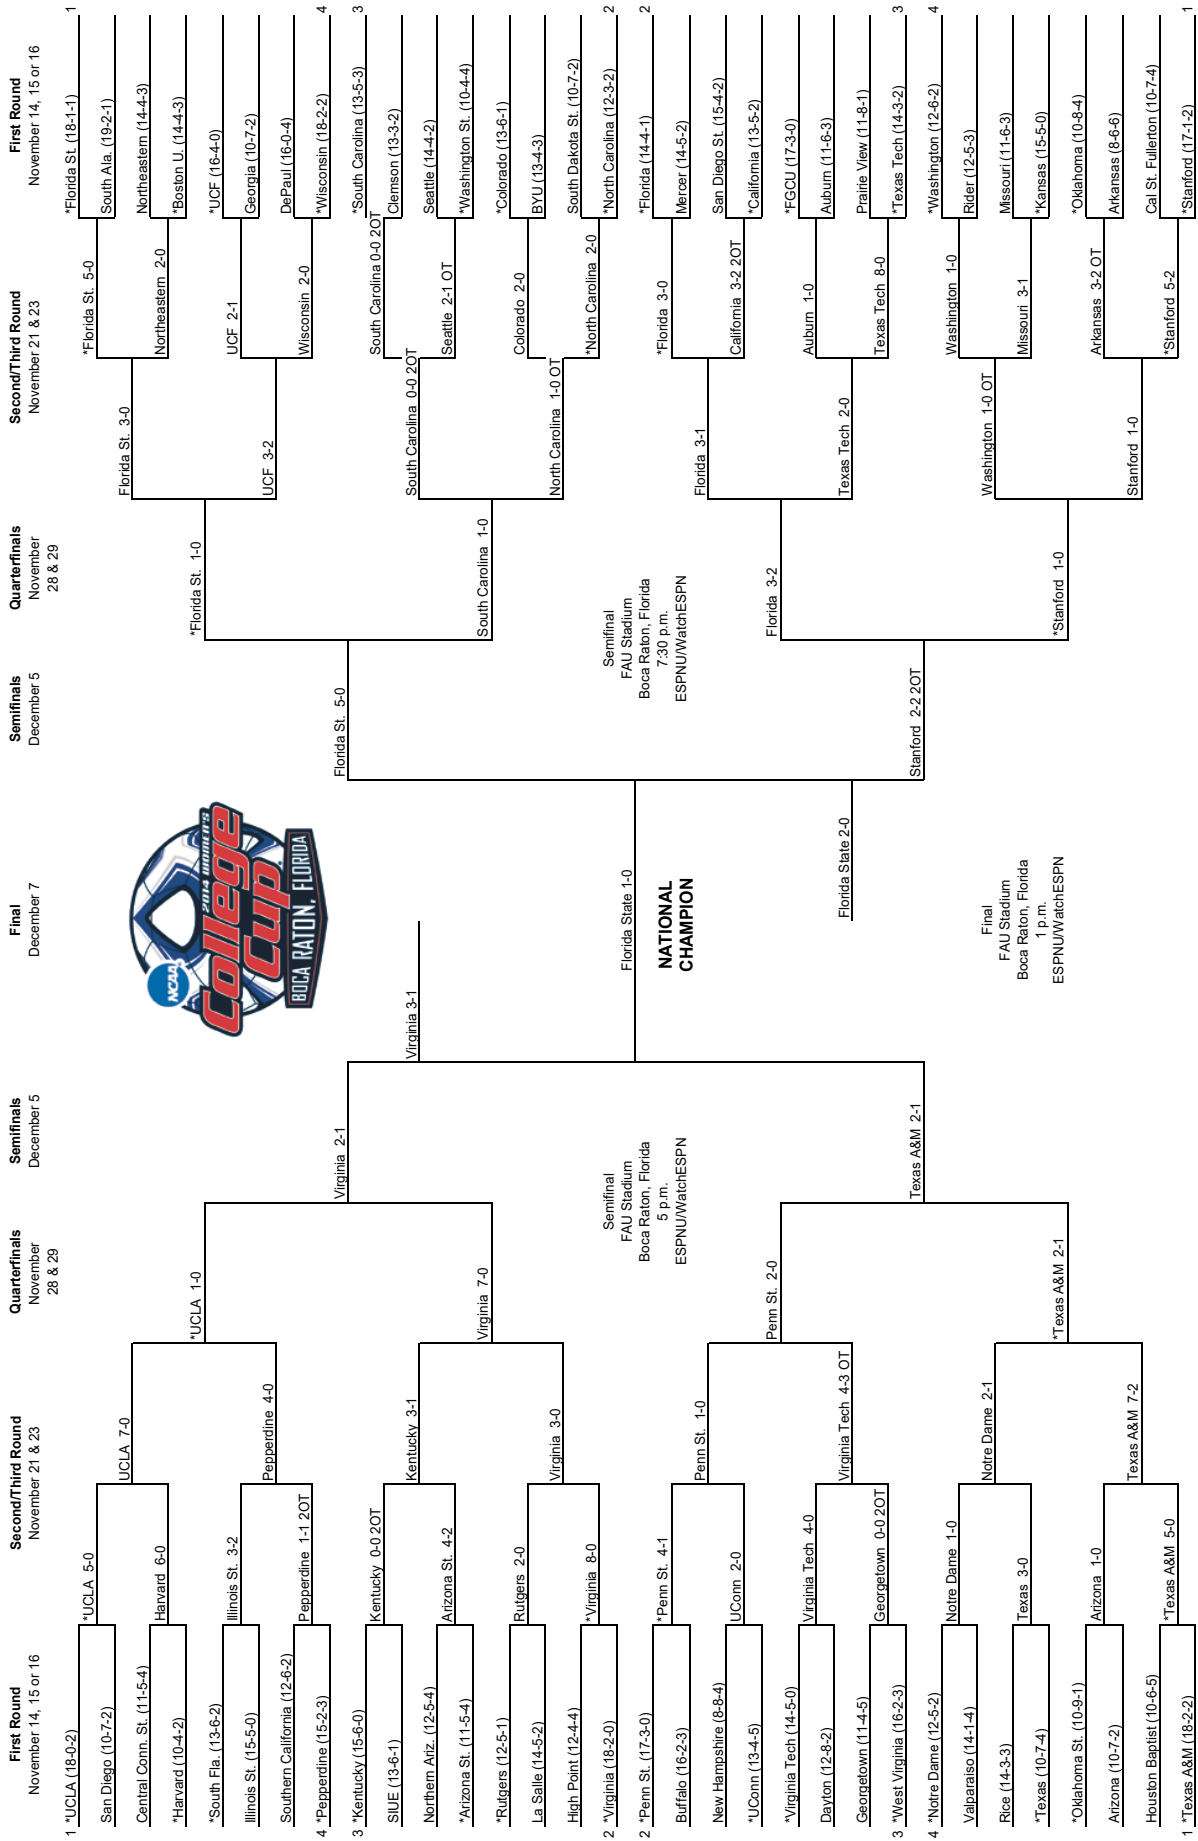

2014 NCAA Division I Women's SOCCER CHAMPIONSHIP

*Host institution for preliminary round games.
All game times are Eastern standard time.
Order of semifinal games will be determined after quarterfinal round games are completed.
Second semifinal game will begin play 45 minutes after the conclusion of the first game.