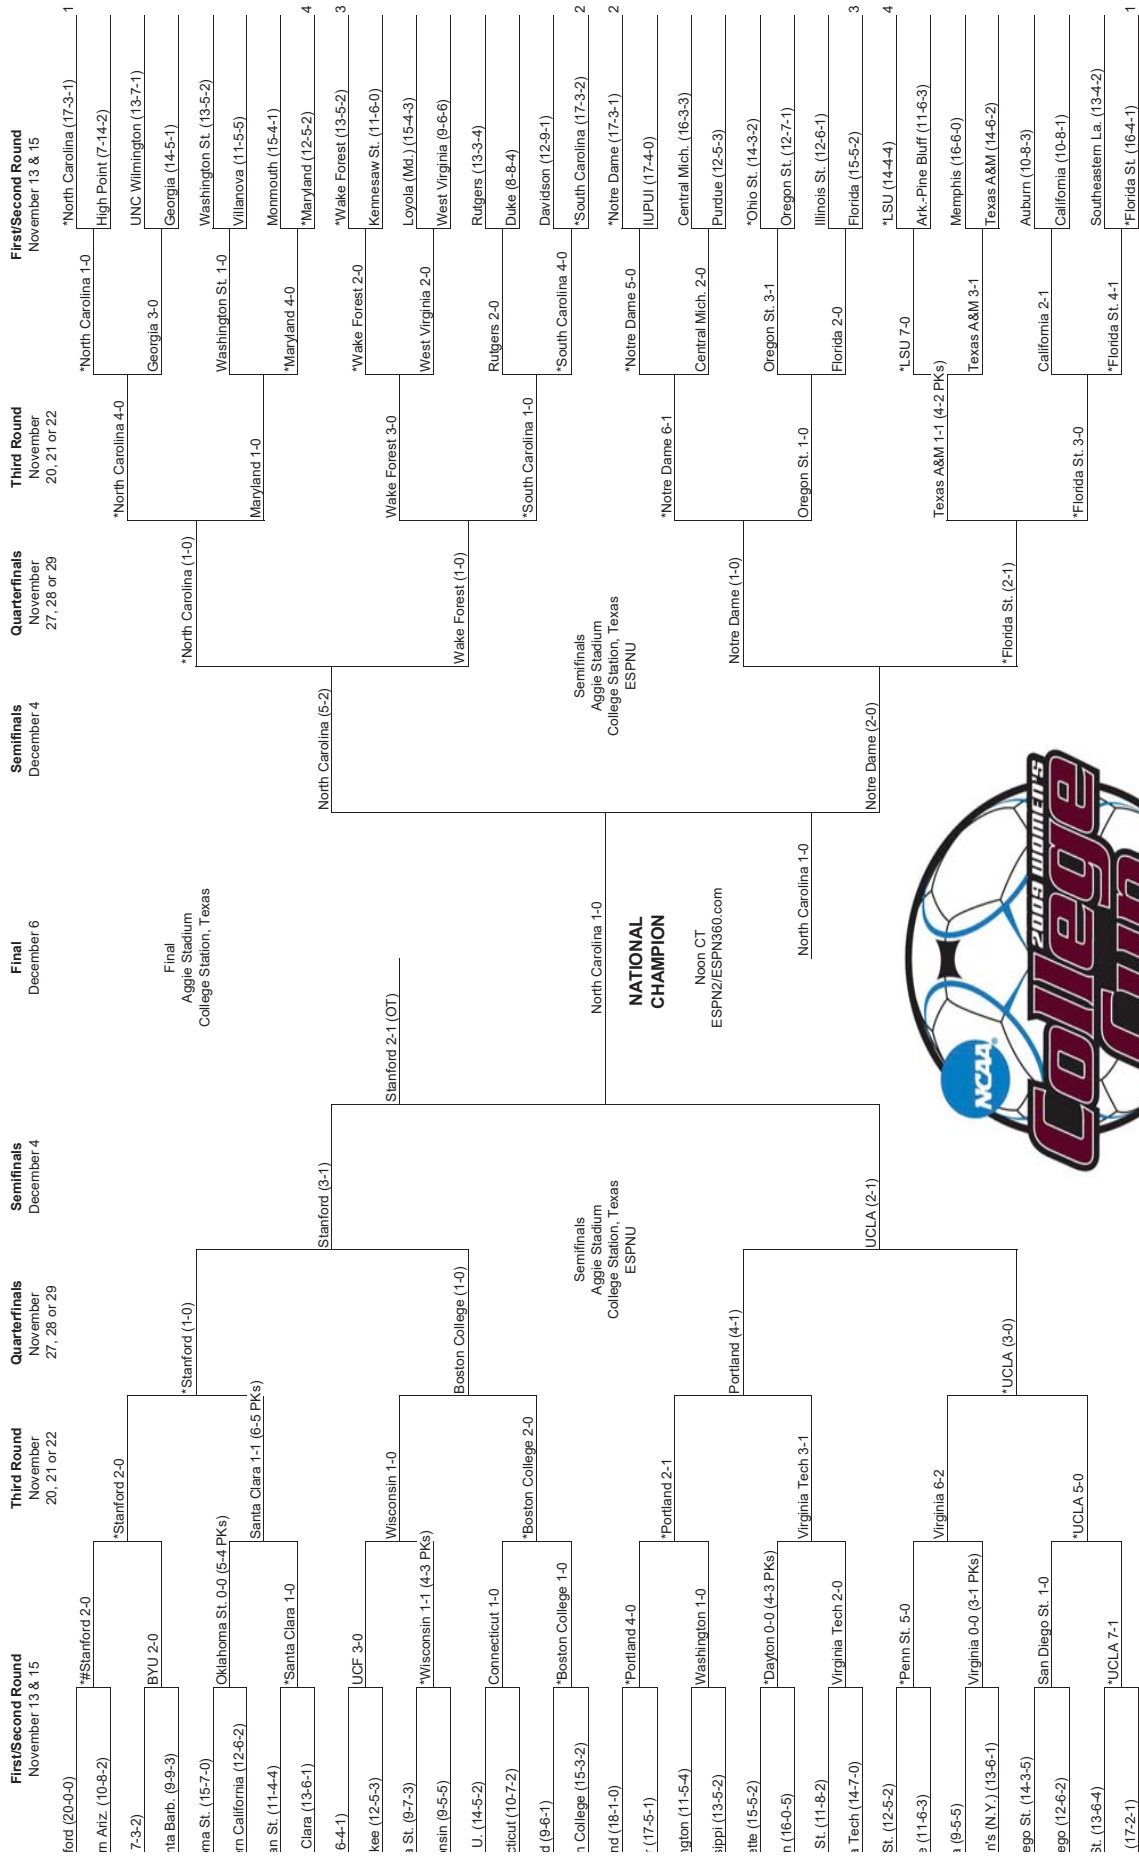

2009 NCAA Division I Women's SOCCER CHAMPIONSHIP

Institution for preliminary round games will host games on November 12 and 14. Semifinal games will be determined after quarterfinal round games are completed. Semifinal game will begin play 45 minutes after the conclusion of the first game.