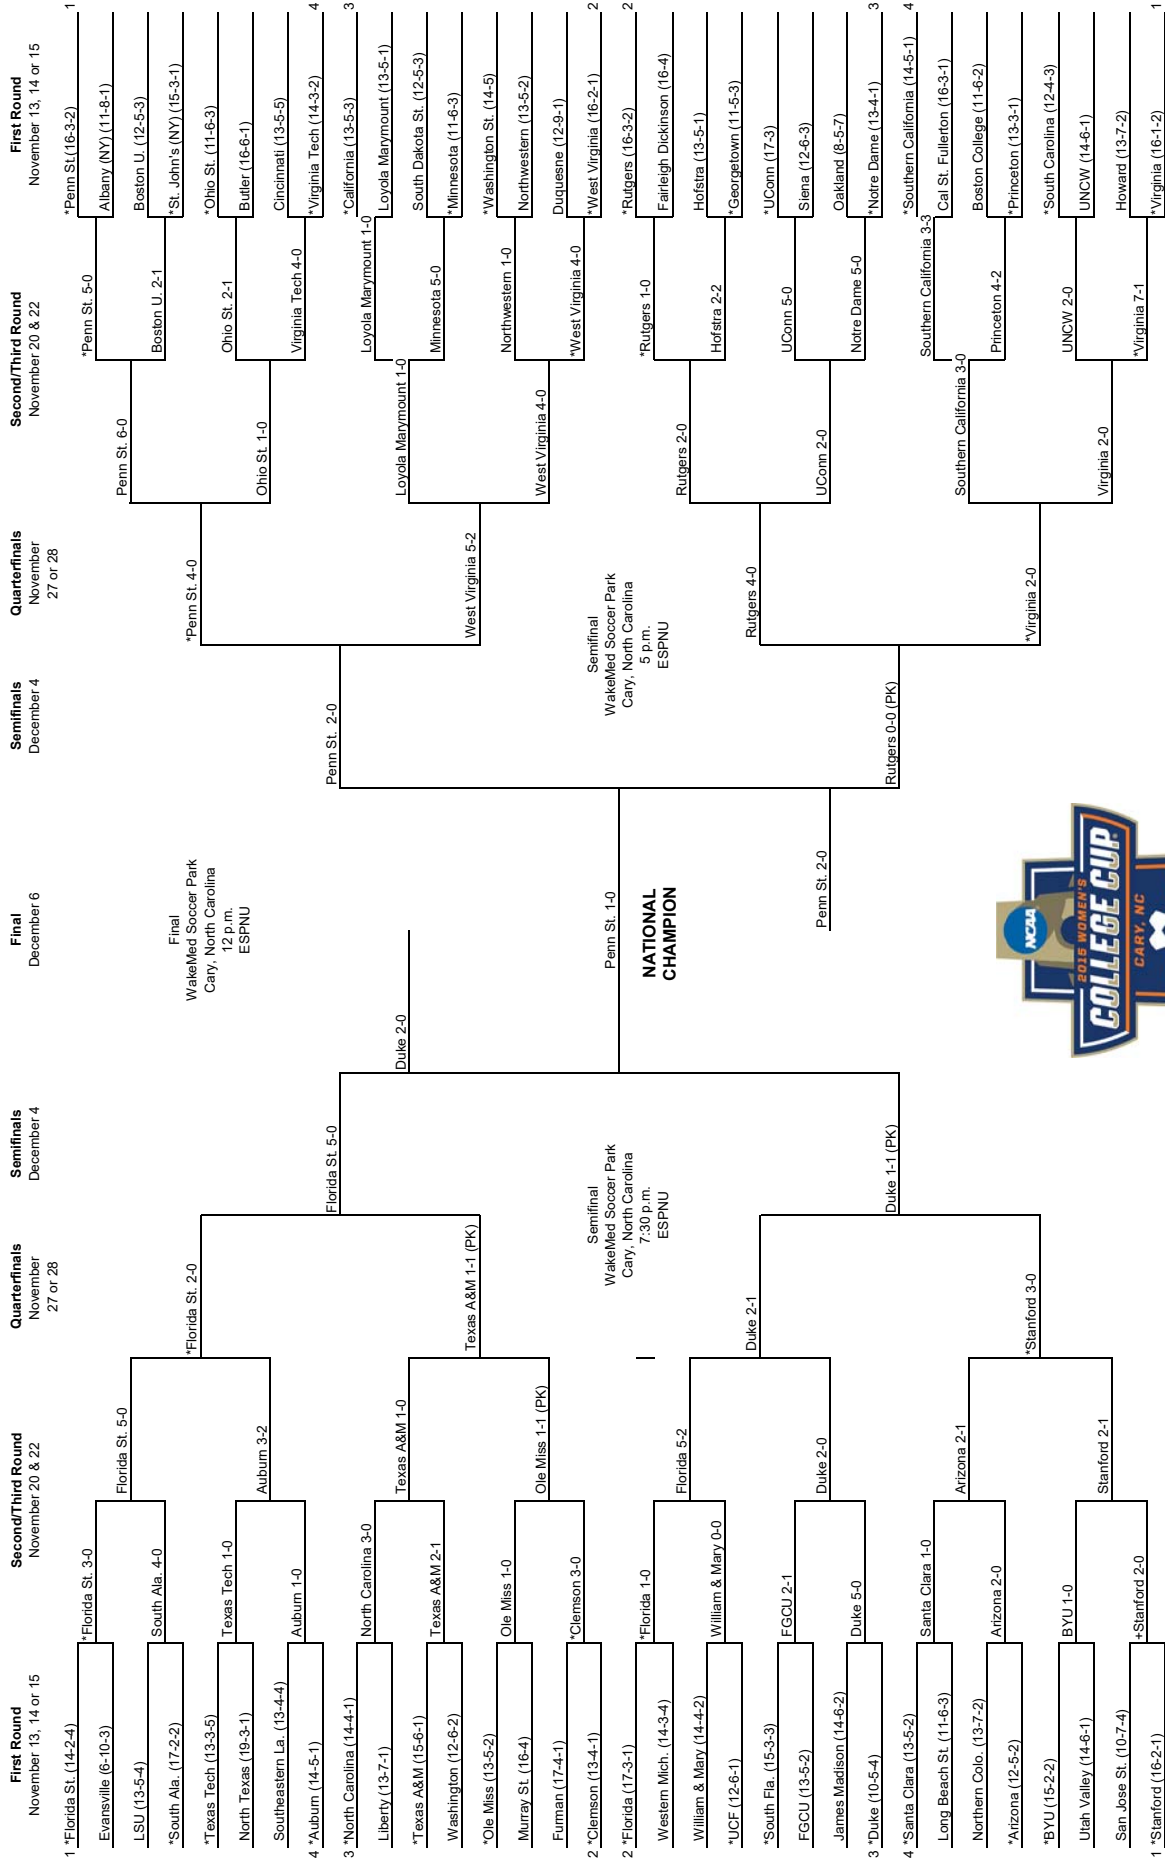

2015 NCAA Division I Women's SOCCER CHAMPIONSHIP

+Games will be played Thursday and Saturday.
 *Host Institution for preliminary round games.
 All game times are Eastern standard time.
 Order of semifinal games will be determined after quarterfinal round games are completed.
 Second semifinal game will begin play 45 minutes after the conclusion of the first game.