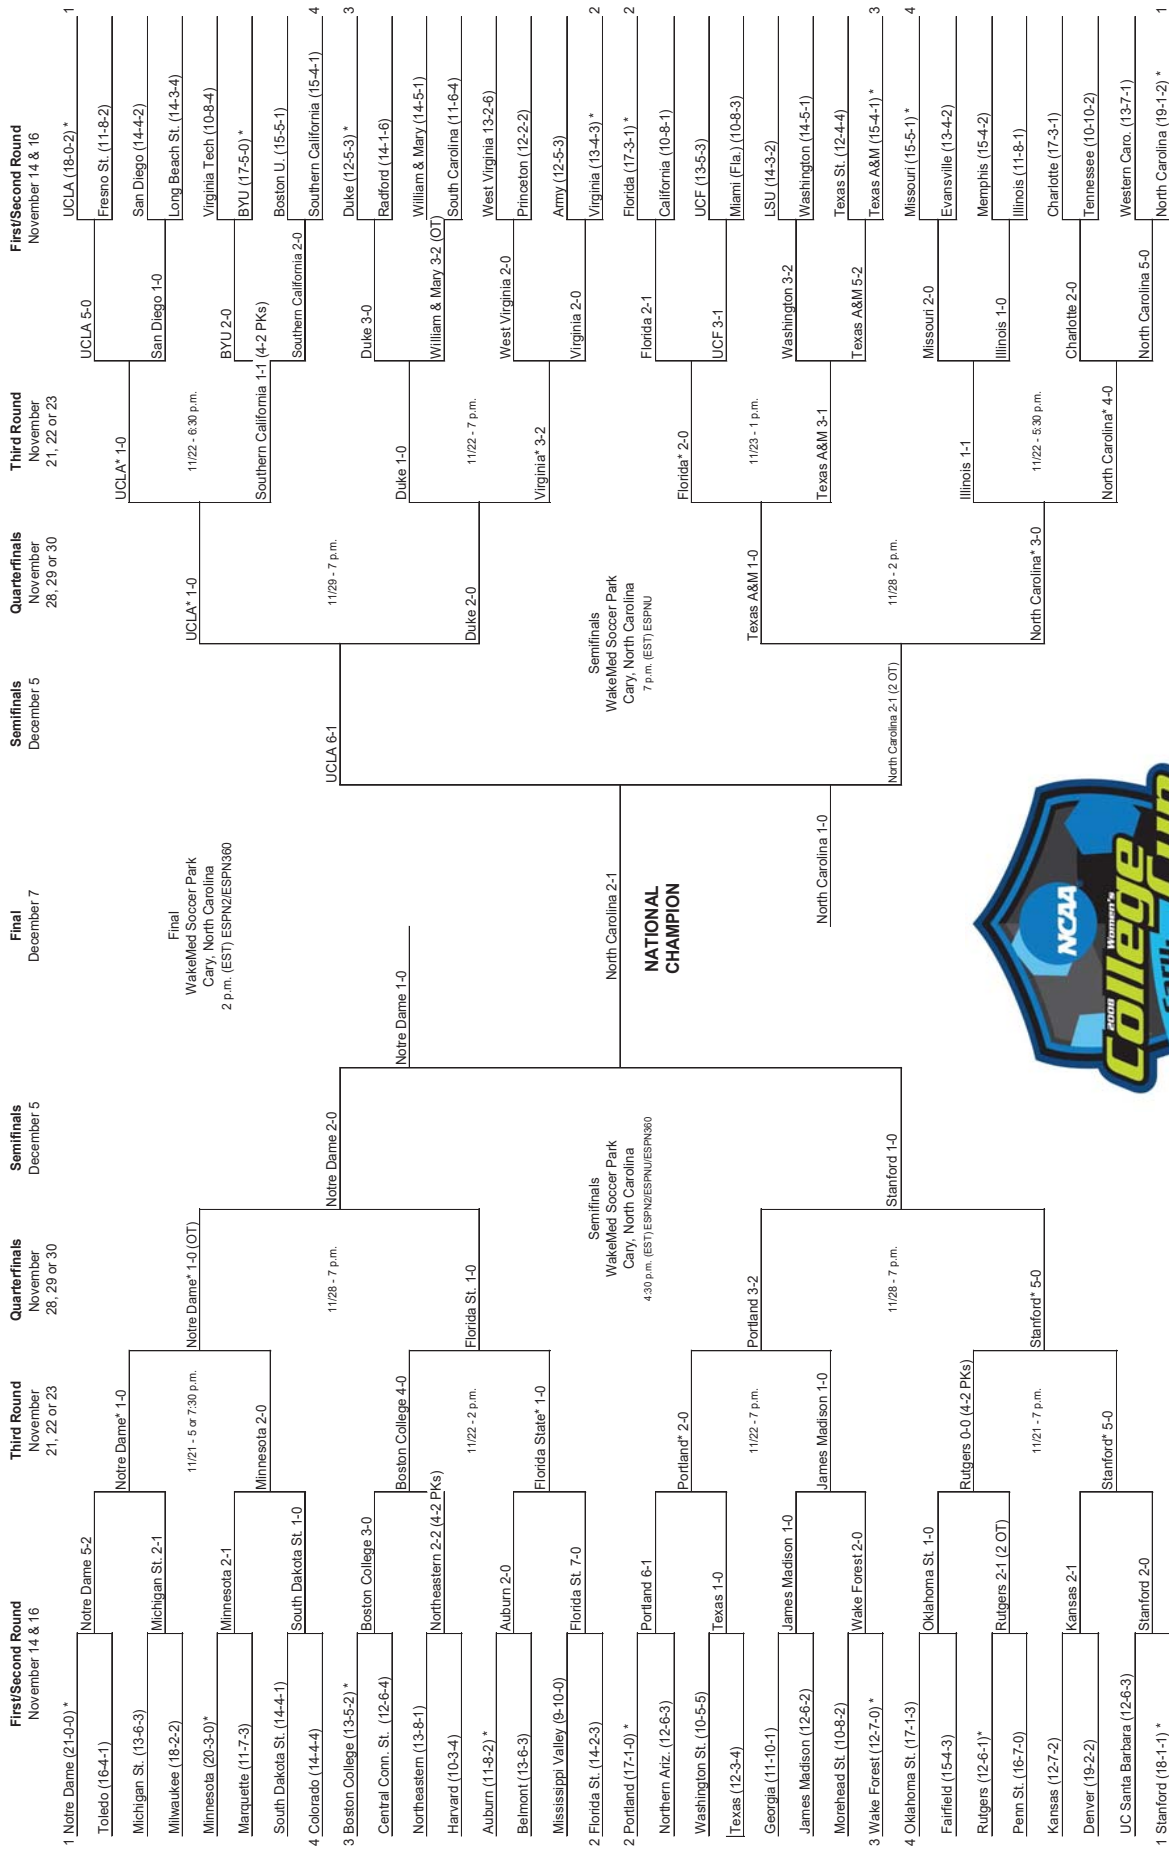

2008 NCAA Division I Women's SOCCER CHAMPIONSHIP

*Host institution for preliminary round games.
Order of semifinal games will be determined after quarterfinal round games are completed.
Second semifinal game will begin play 45 minutes after the conclusion of the first game.
All times local.