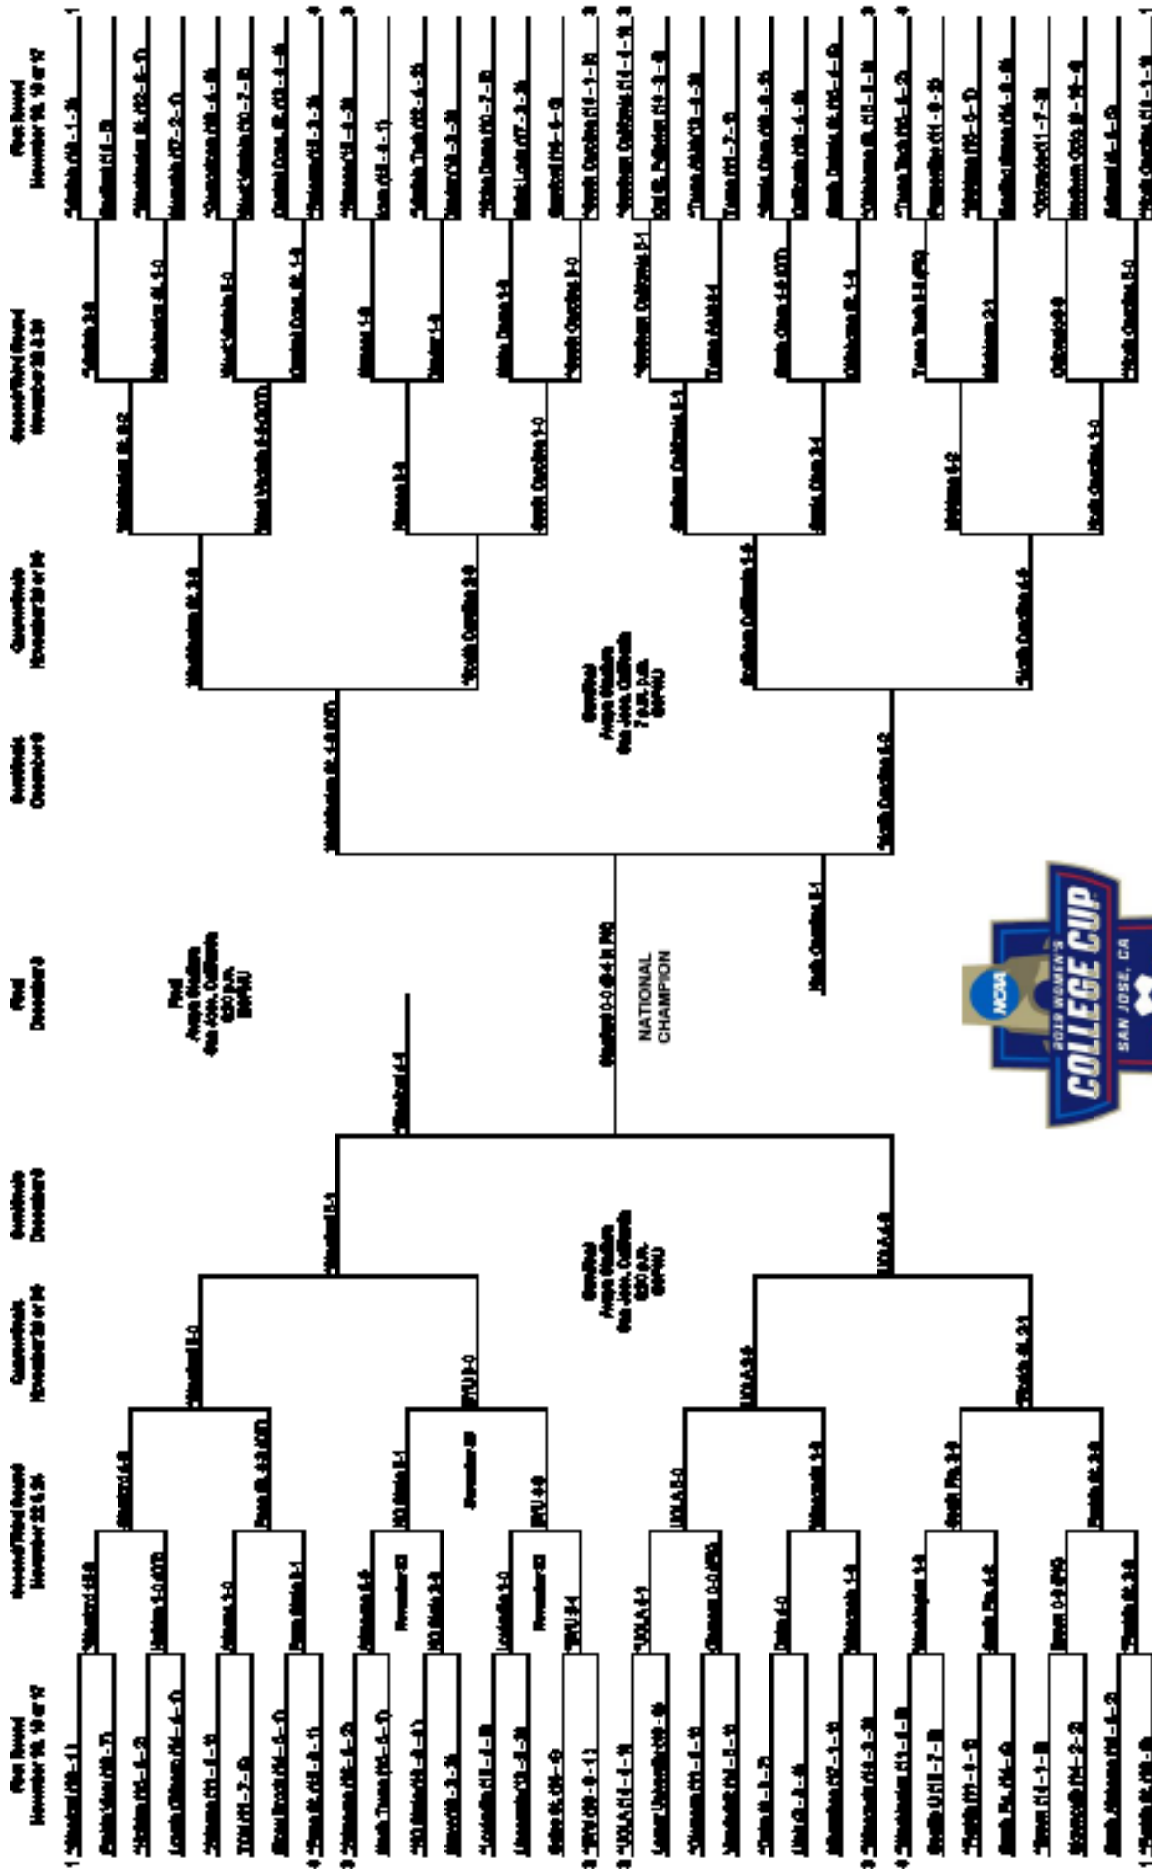

**DIVISION I WOMEN'S
SOCCER CHAMPIONSHIP**

*Not including the preliminary round games.
All game times are Eastern Standard Time.
Order of semifinal games determined after quarterfinal round games are completed.
Ground location (game 68) subject to change at discretion of NCAA.

© 1999 National Collegiate Athletic Association. All tournament uses without the NCAA logo without permission.