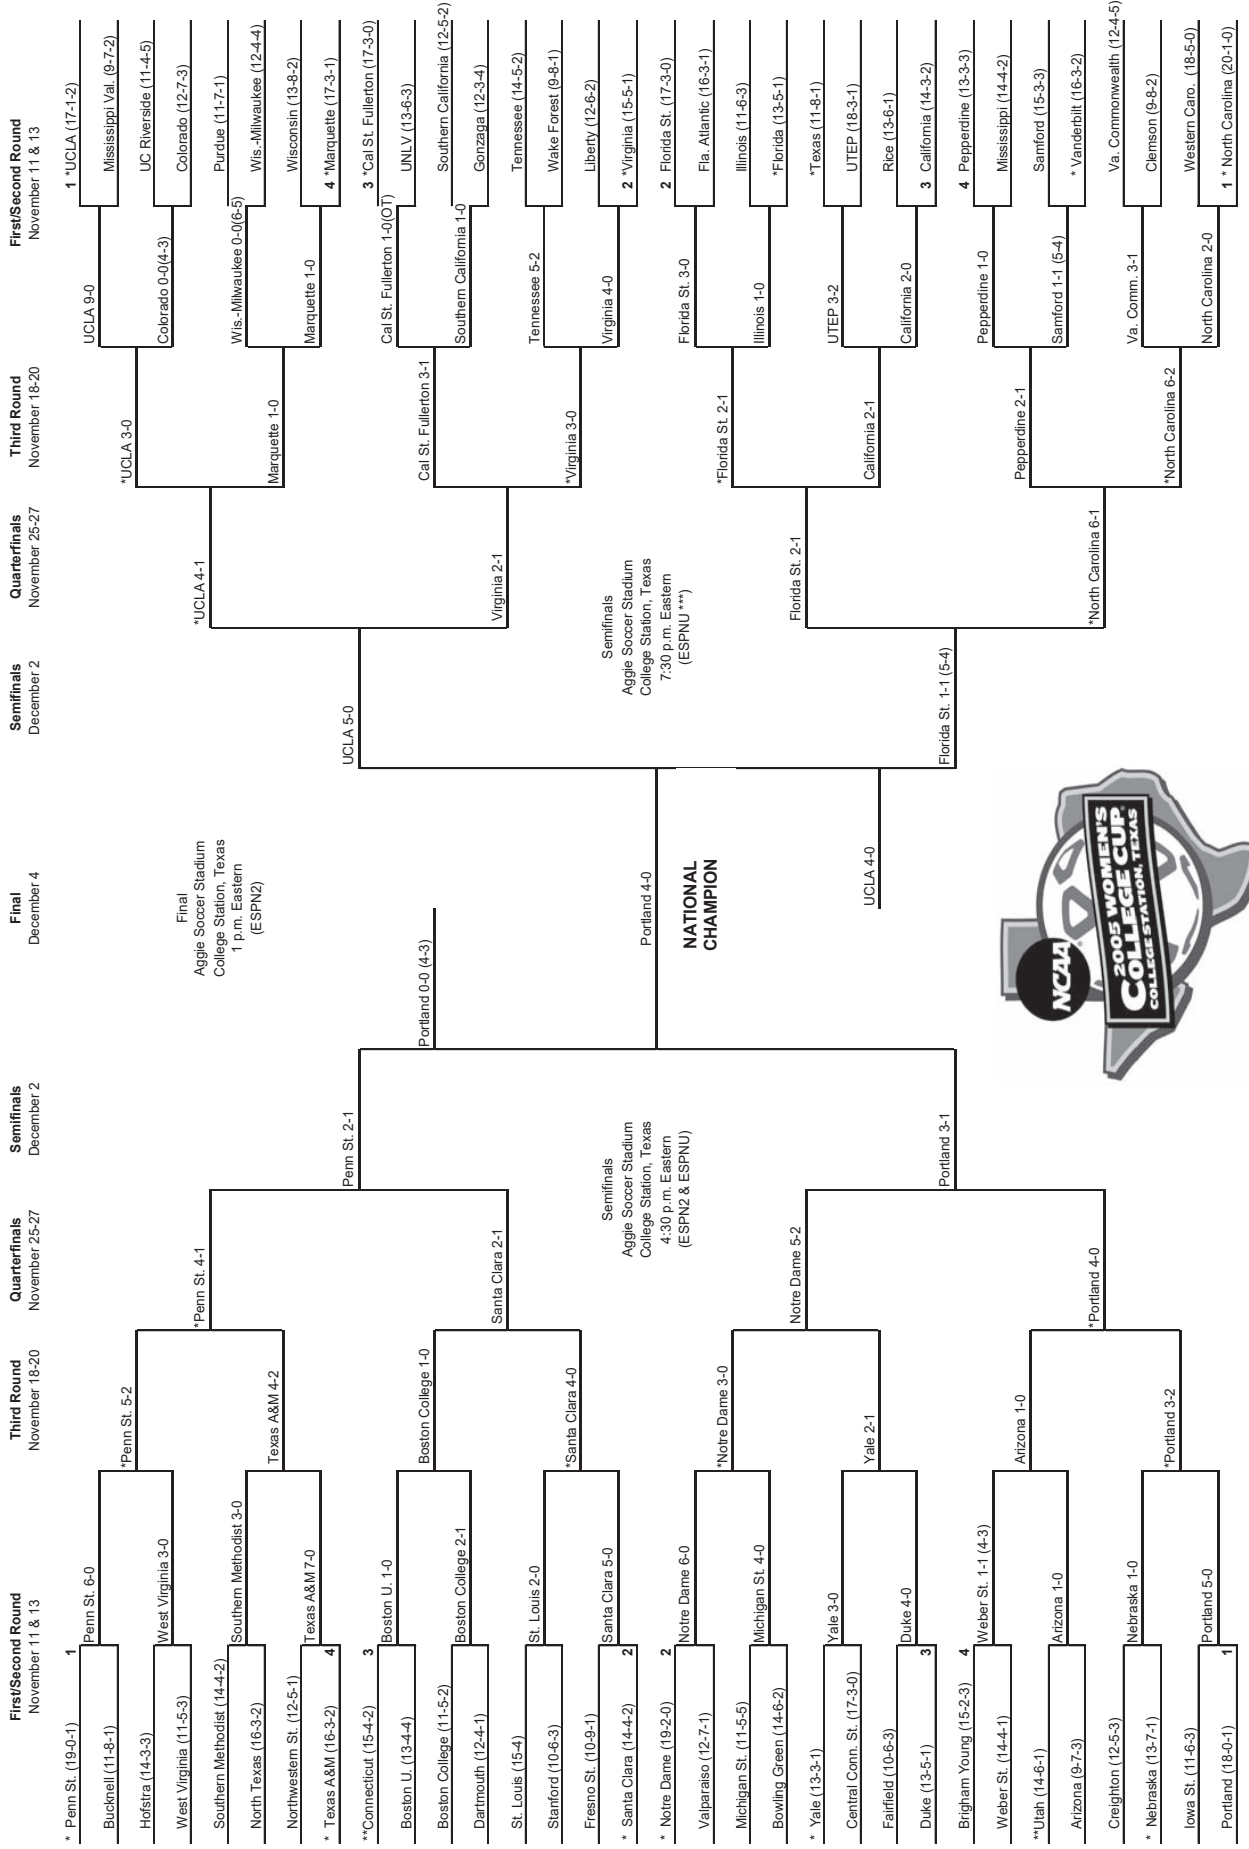

* Host Institution

2005 NCAA Division I Women's SOCCER CHAMPIONSHIP

* Host institution for preliminary round games
 ** Will host Thursday-Saturday (November 10 & 12)
 *** Tape delay will be aired at 2 p.m., Eastern time, December 3rd, on ESPN2.