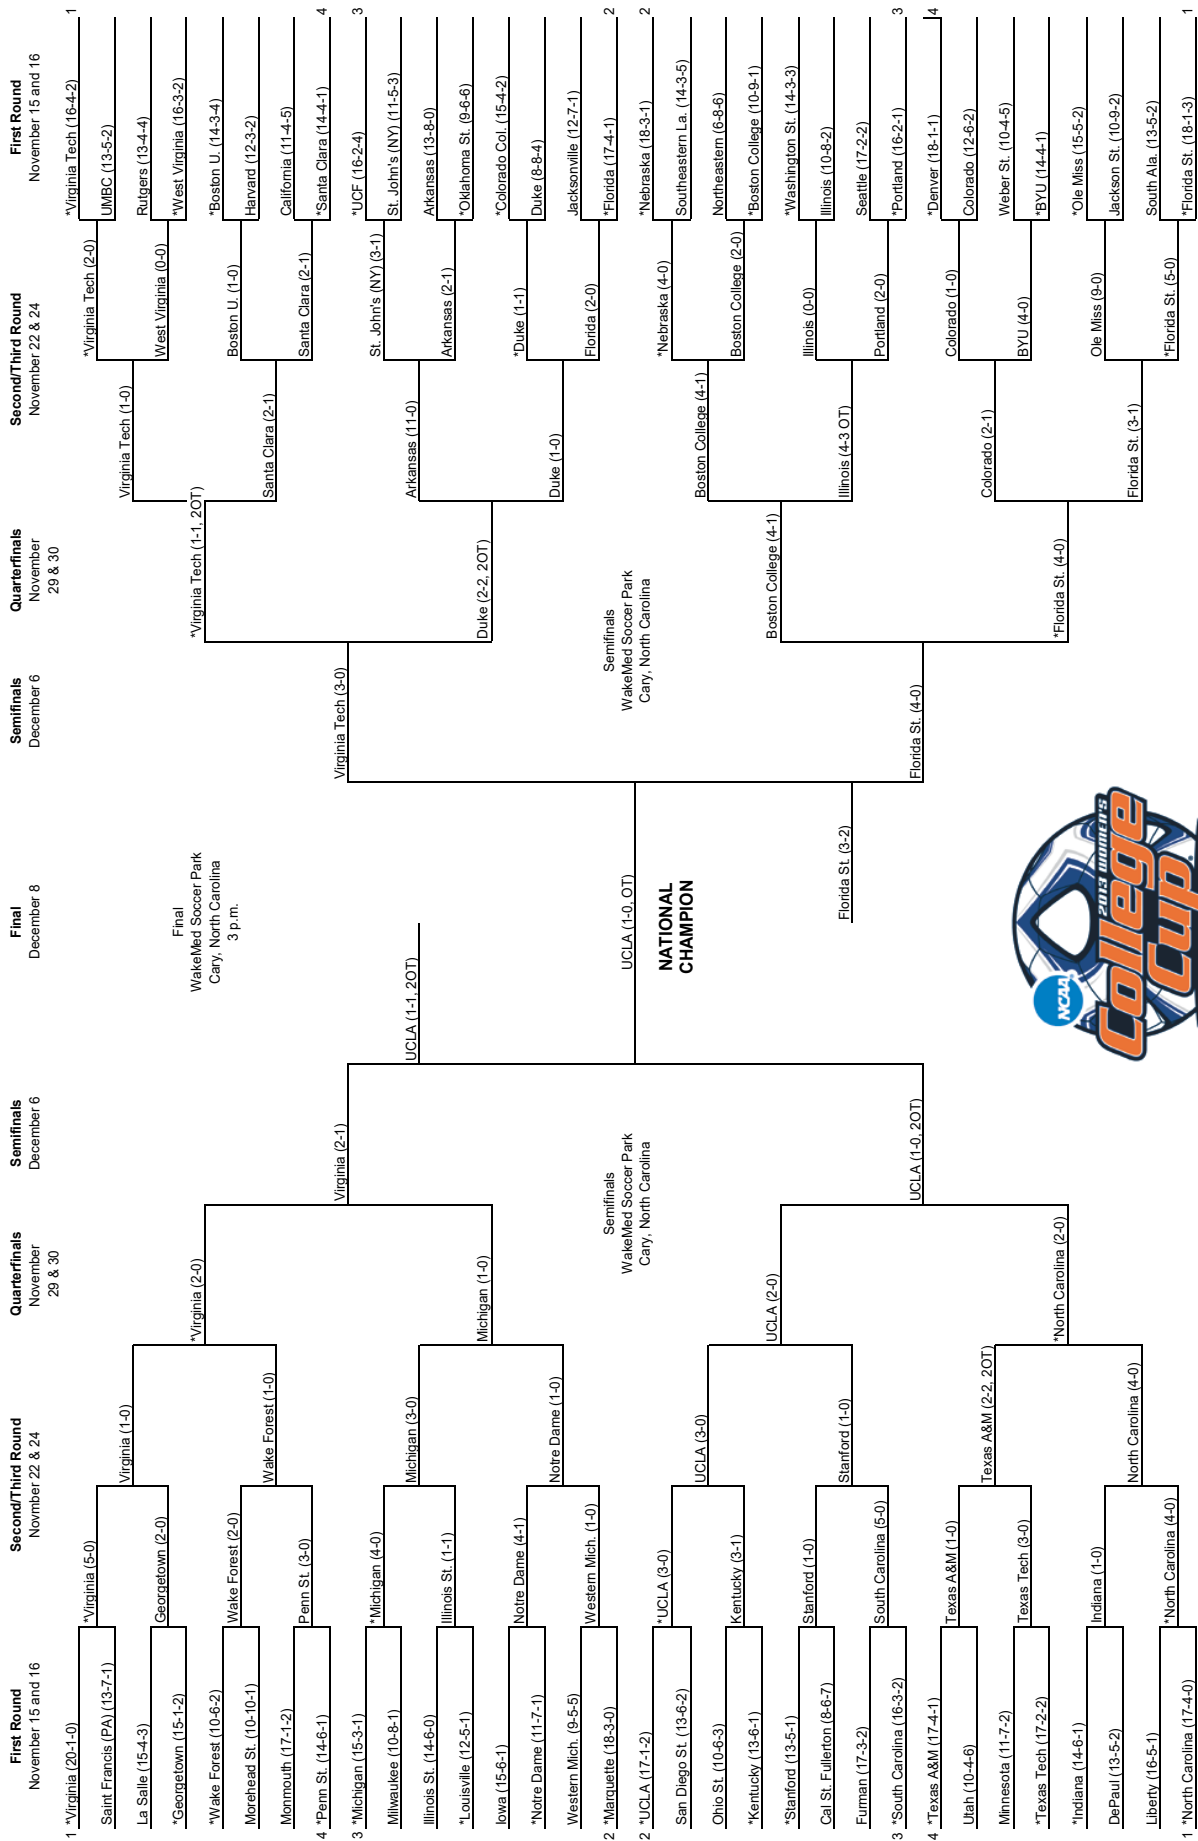

2013 NCAA Division I Women's Soccer Championship