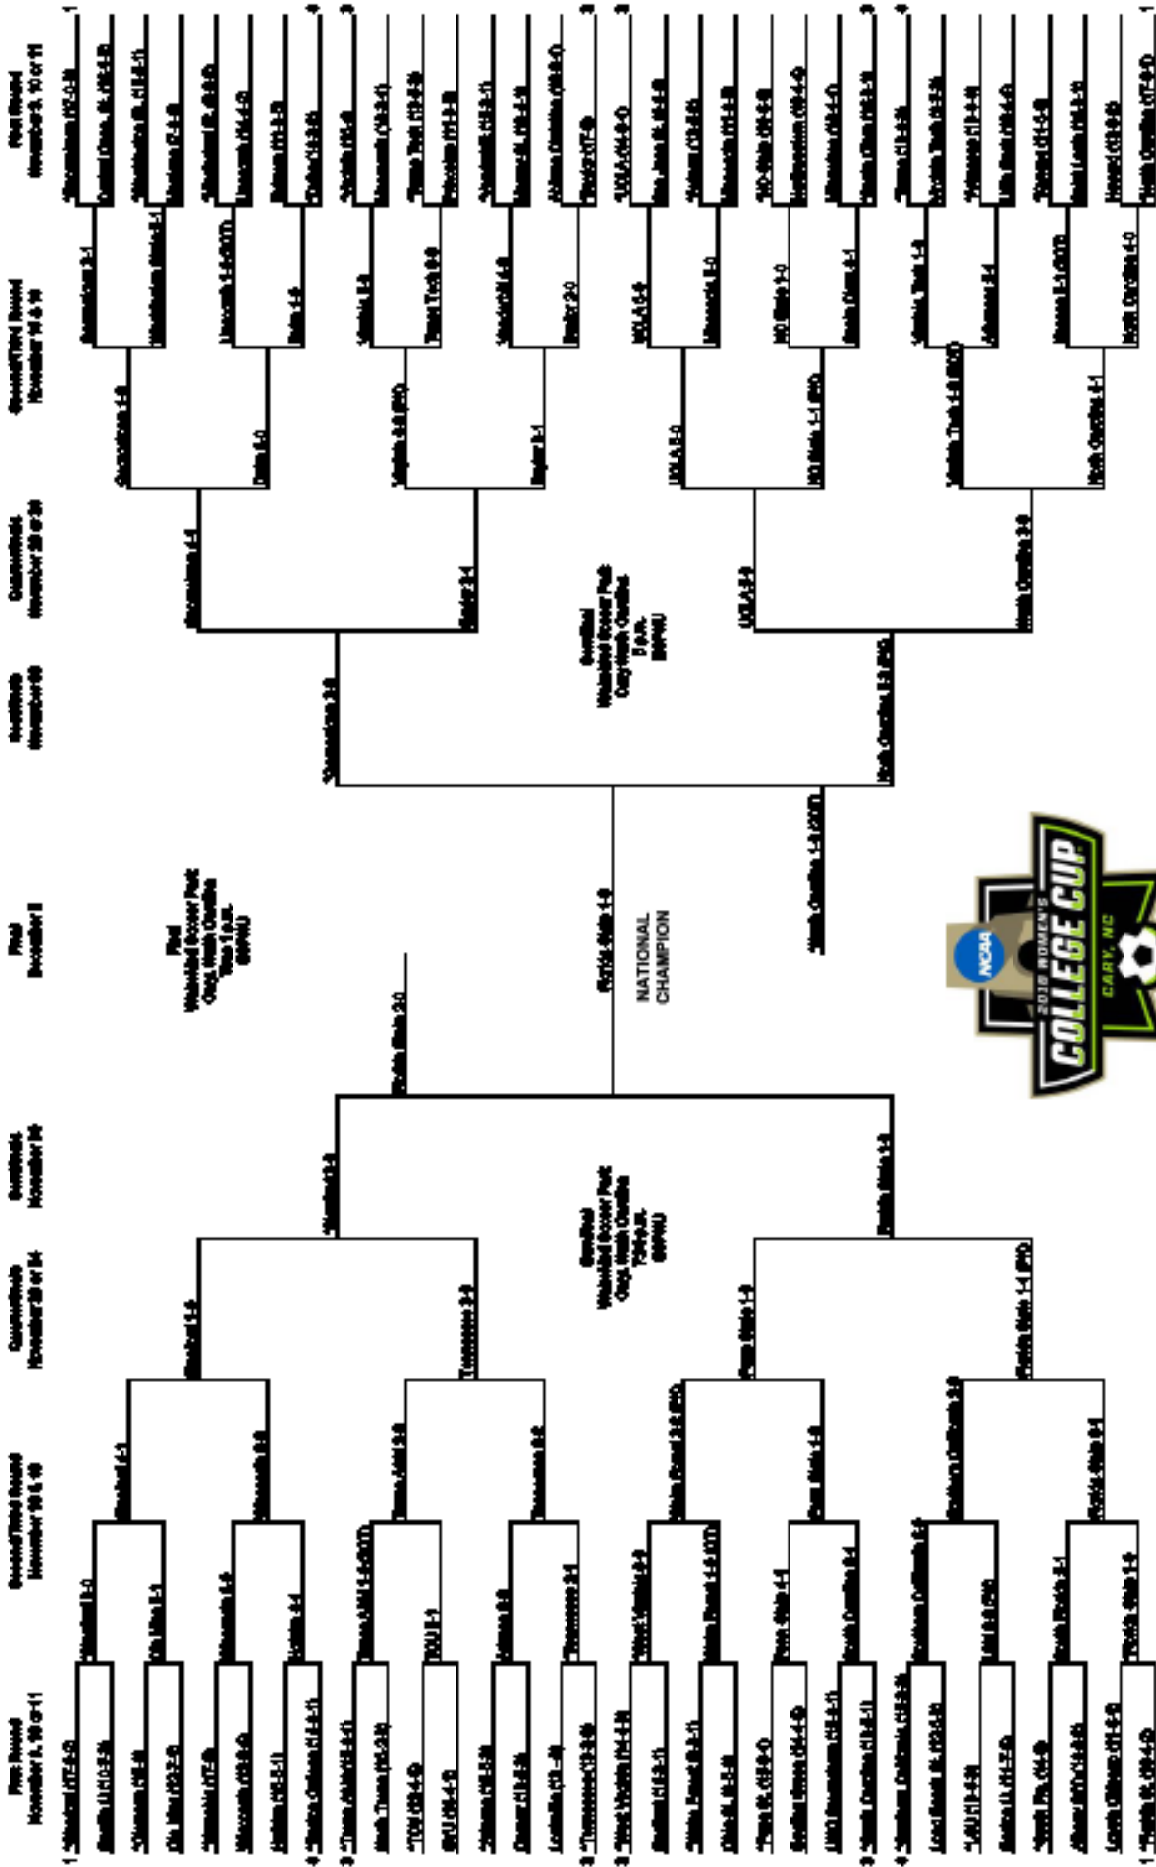

**DIVISION I WOMEN'S
SOCCER CHAMPIONSHIP**

*Not eligible for automatic seeding.
All games listed are Eastern Standard Time.
Color of seedings games determined after quarterfinal round games are completed.
Seeded round games will begin at 10:00 AM unless otherwise noted.

© 2019 National Collegiate Athletic Association. All commercial use without the NCAA's written permission.
The NCAA appears in forms of space logos.