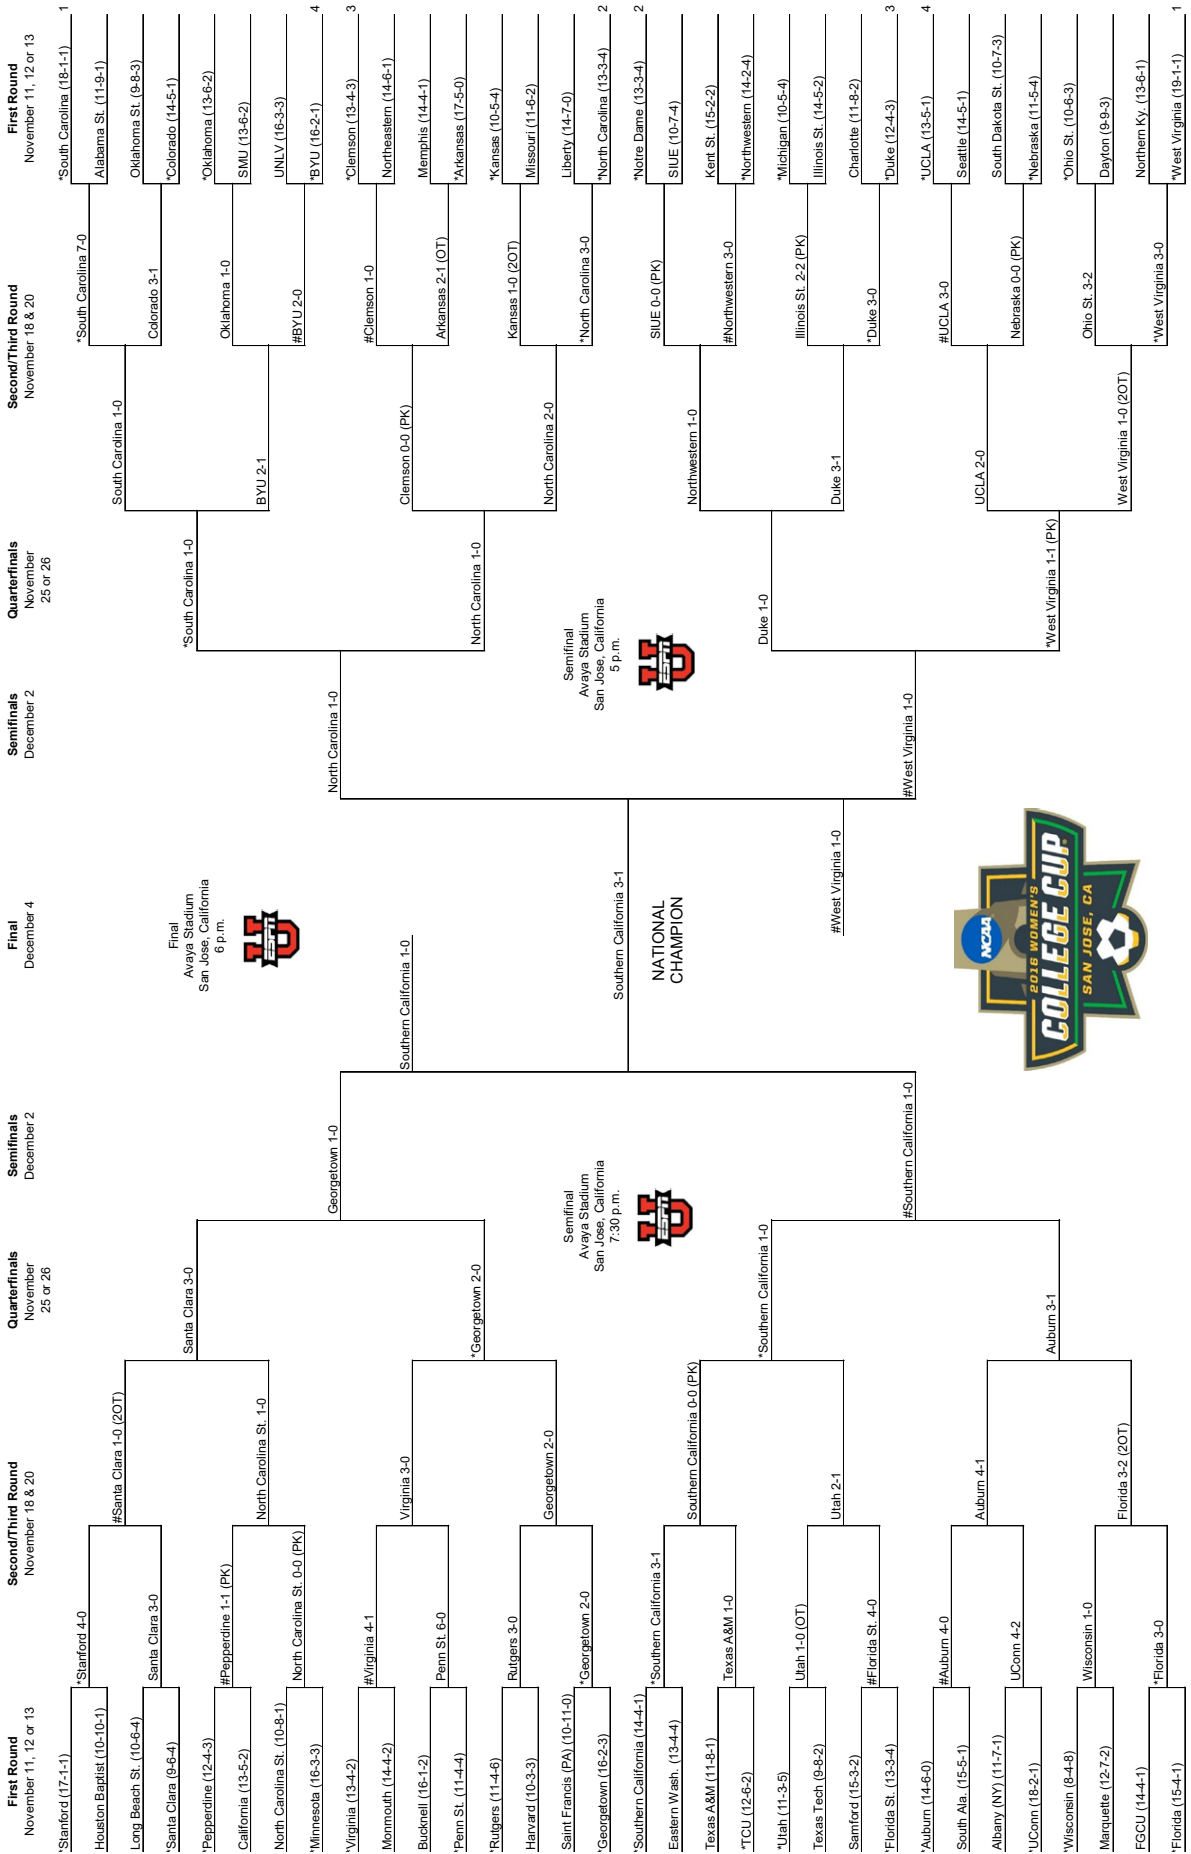

DIVISION I WOMEN'S SOCCER CHAMPIONSHIP

*Host institution for preliminary round games.
#Home team if host not playing.
All game times are Eastern standard time.
Order of semifinal games determined after quarterfinal round games are completed.

© 2016 National Collegiate Athletic Association. No commercial use without the NCAA's written permission.
The NCAA opposes all forms of sports wagering.