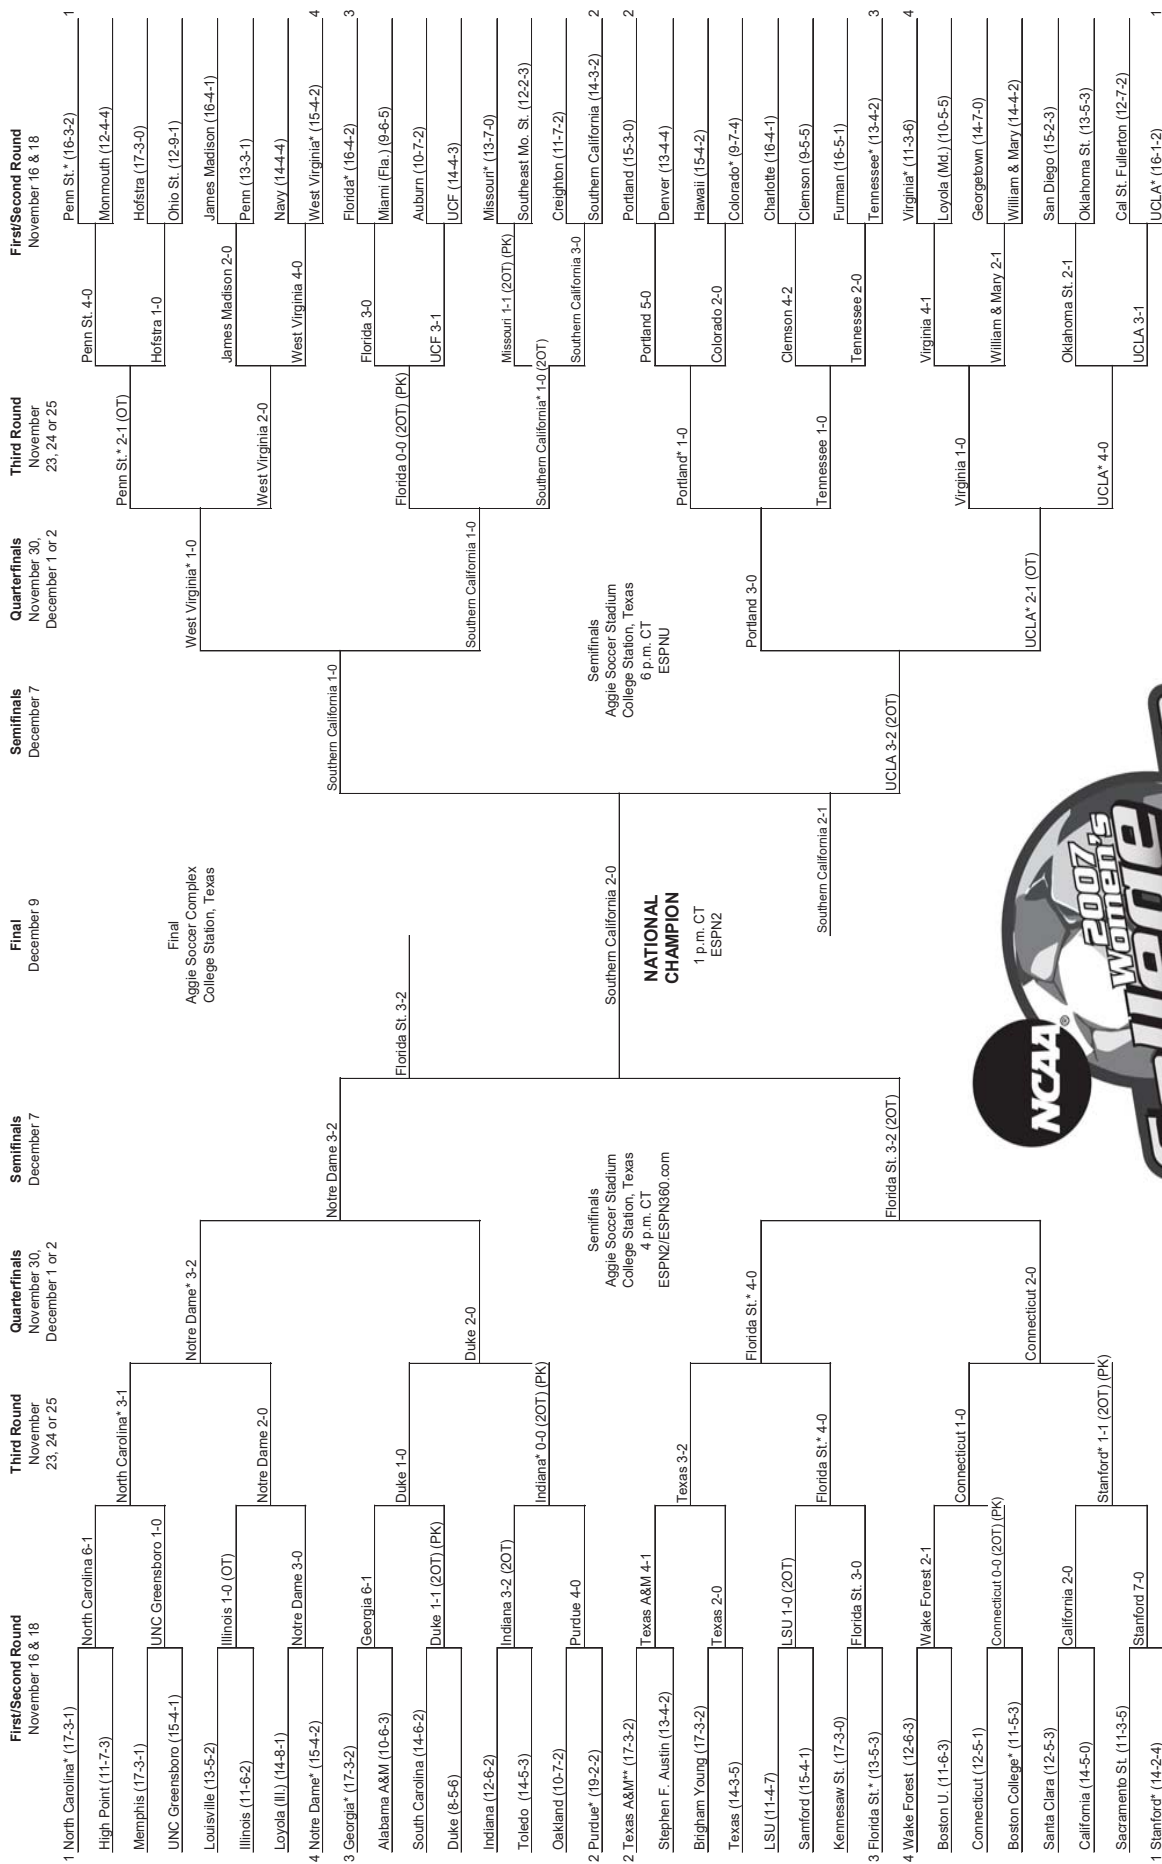

2007 NCAA Division I Women's SOCCER CHAMPIONSHIP

*Host institution for preliminary-round games.
**Will host Thursday & Saturday (November 15 & 17).
Order of semifinal games will be determined after quarterfinal round games are completed.
Second semifinal game will begin play 45 minutes after the conclusion of the first game.