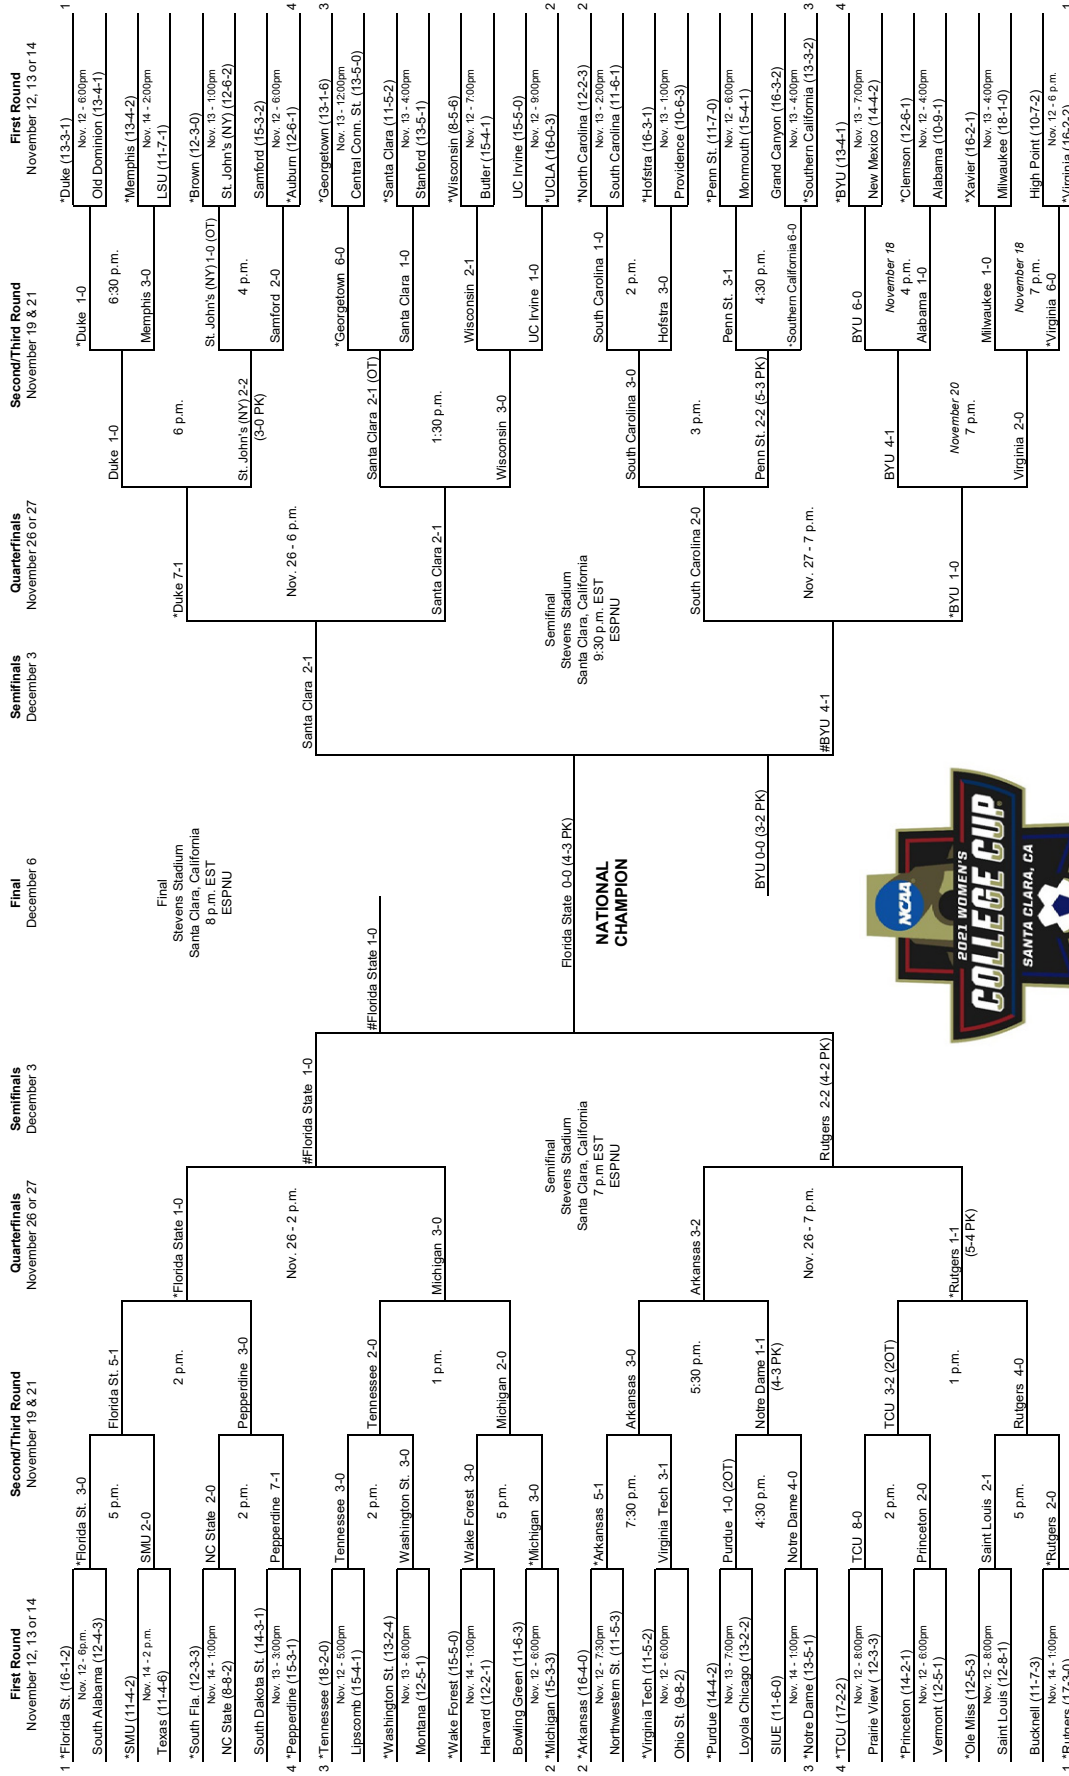

DIVISION I WOMEN'S SOCCER CHAMPIONSHIP

*Host institution for preliminary round games.
#Home team
All game times are Eastern standard time.

© 2021 National Collegiate Athletic Association. No commercial use without the NCAA's written permission.
The NCAA opposes all forms of sports wagering.

Don't Bet On It.