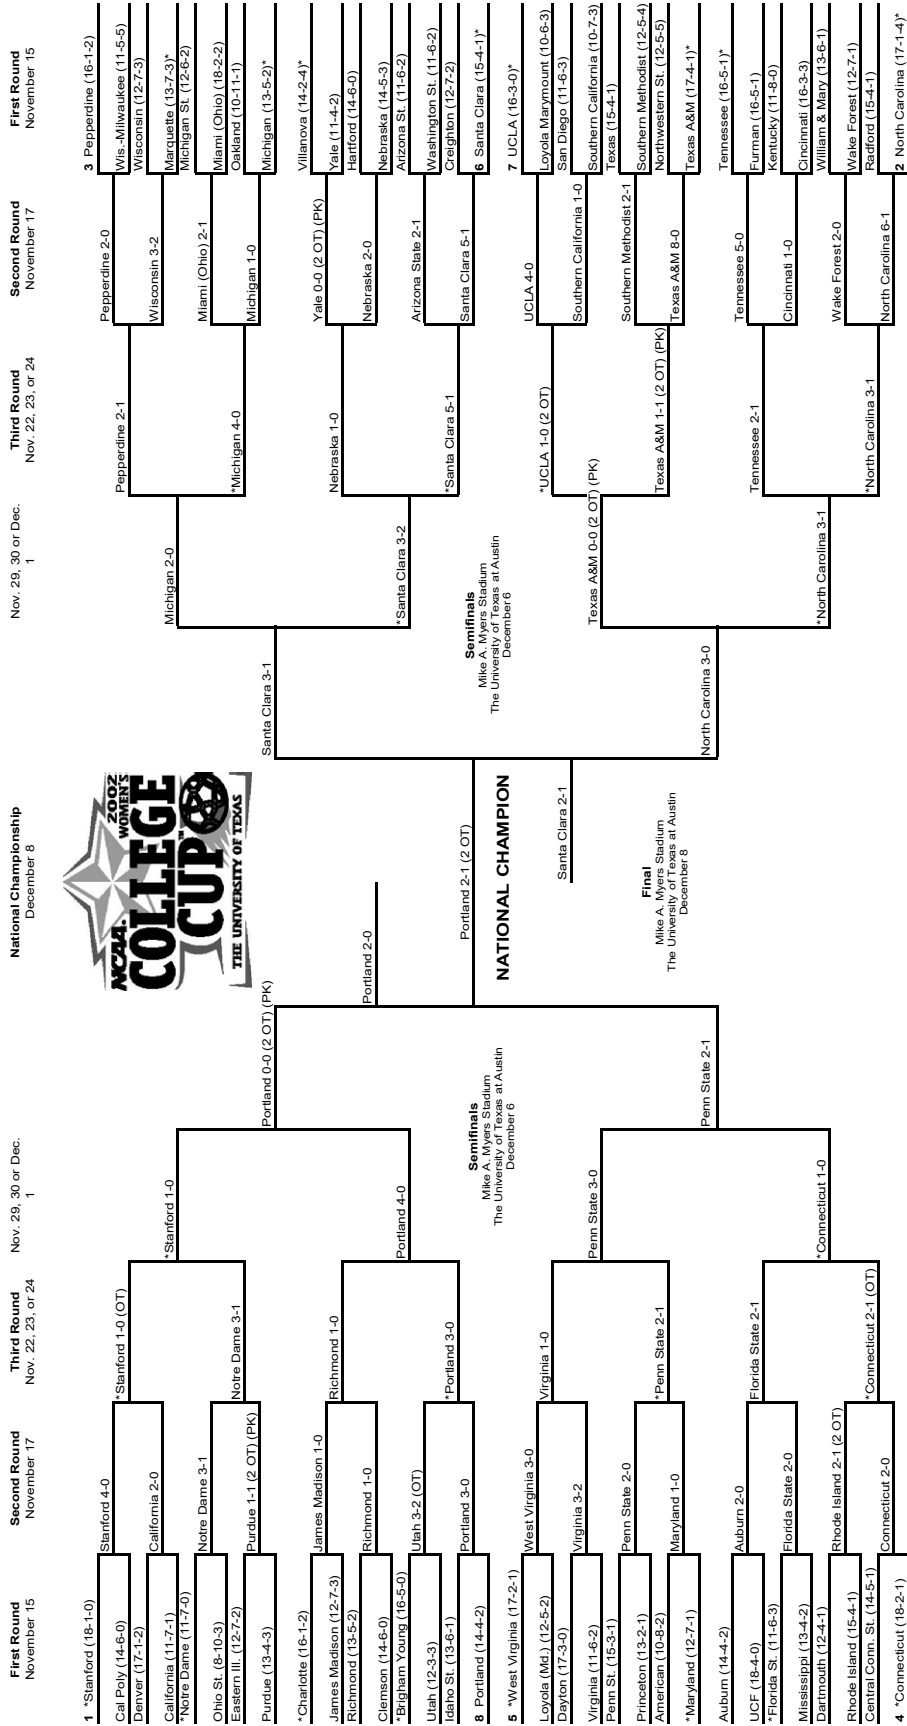

BRACKETS

2002 Division I Women's