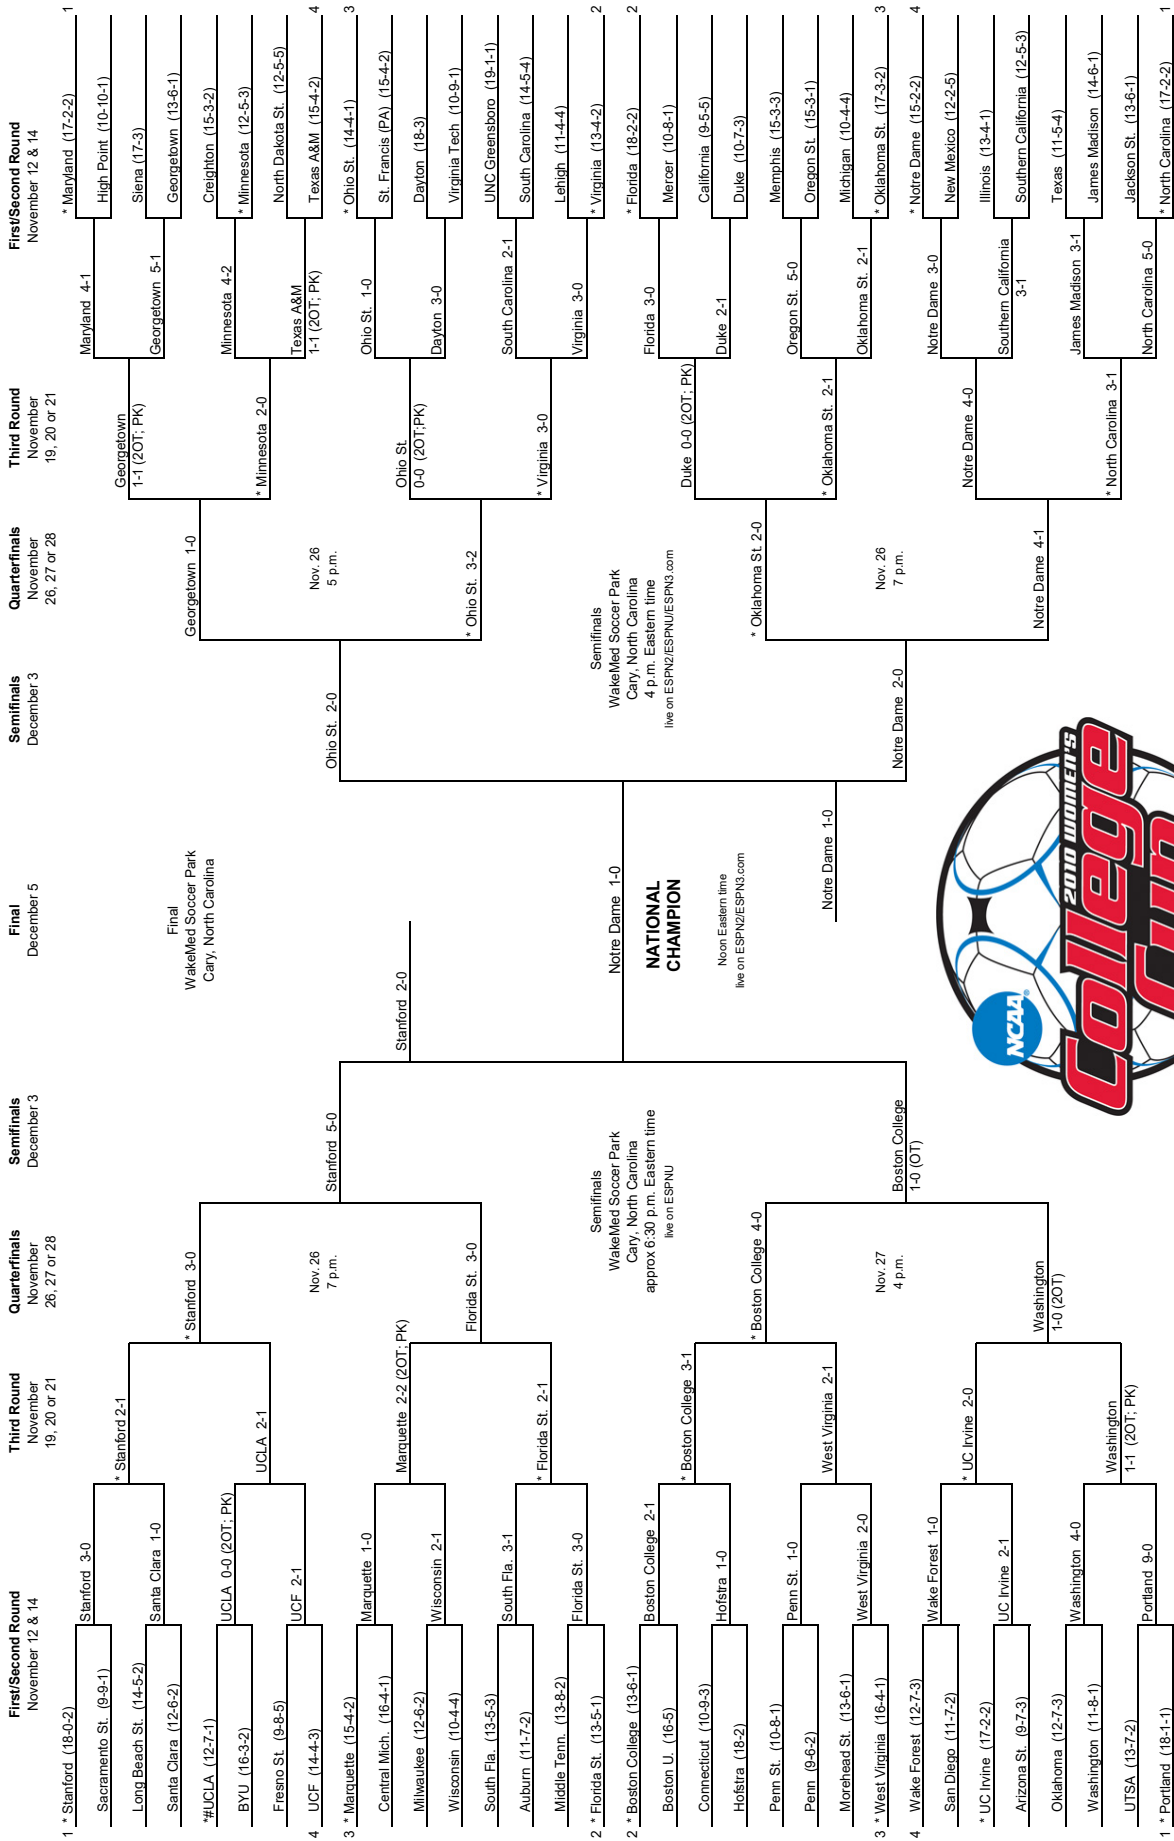

2010 NCAA Division I Women's Soccer Championship

*Host institution for preliminary round games
#Site will host games on November 11 and 13
Order of semifinal games will be determined after quarterfinal round games are completed.
Second semifinal game will begin play 45 minutes after the conclusion of the first game.