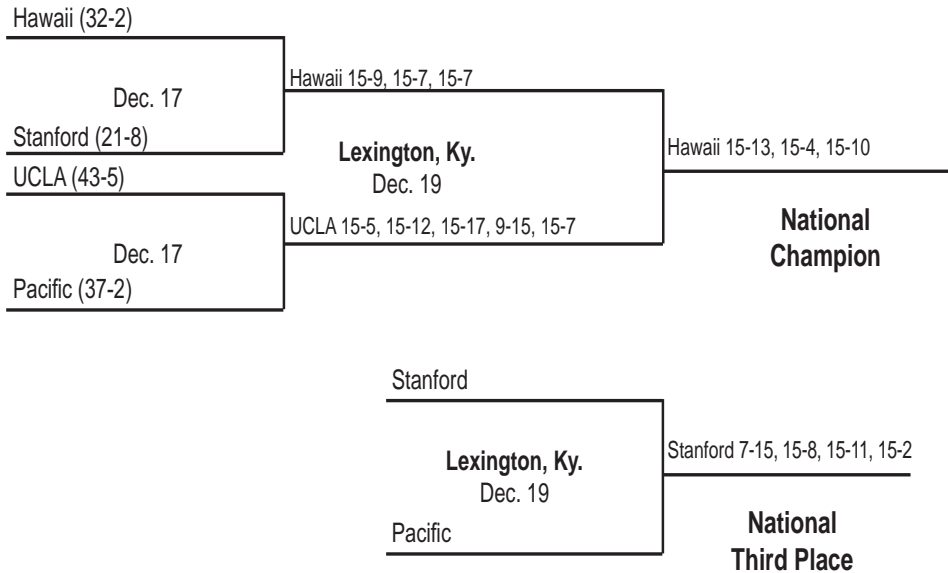

1983 Finals Bracket