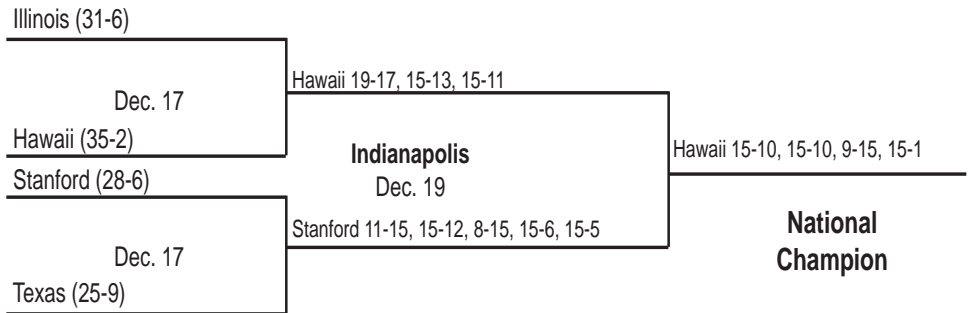

1987 Finals Bracket