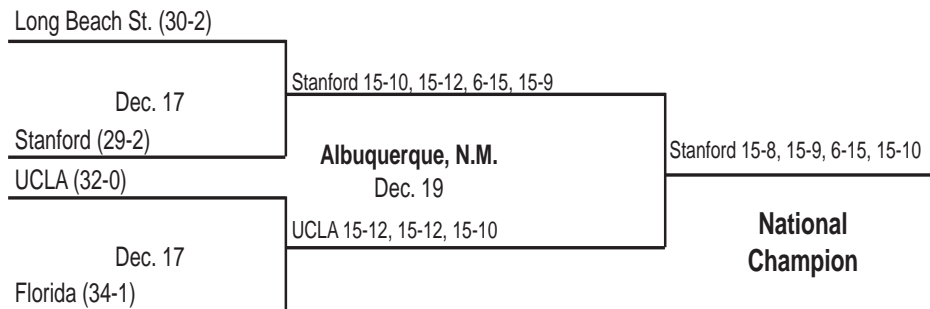

1992 Finals Bracket