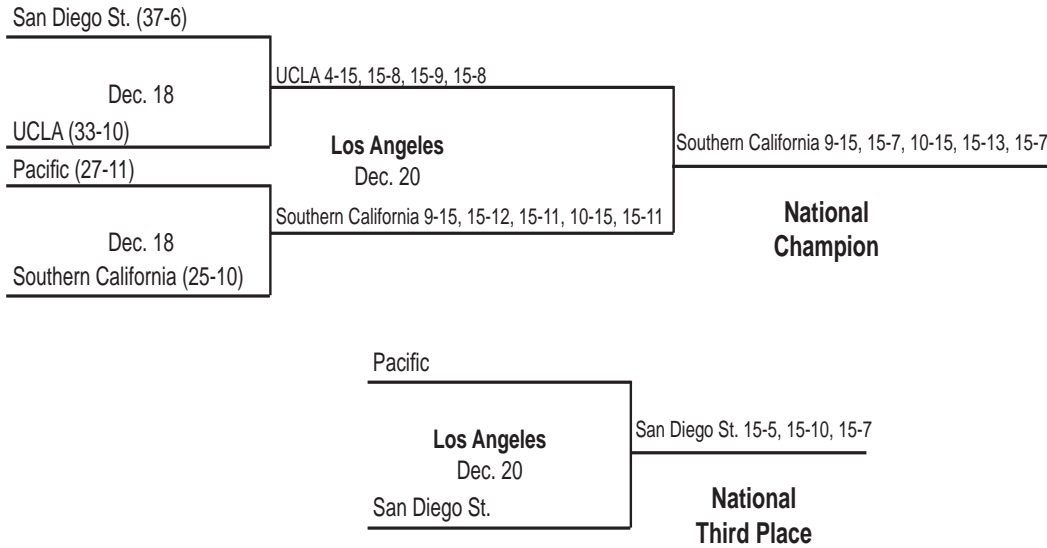

1981 Finals Bracket