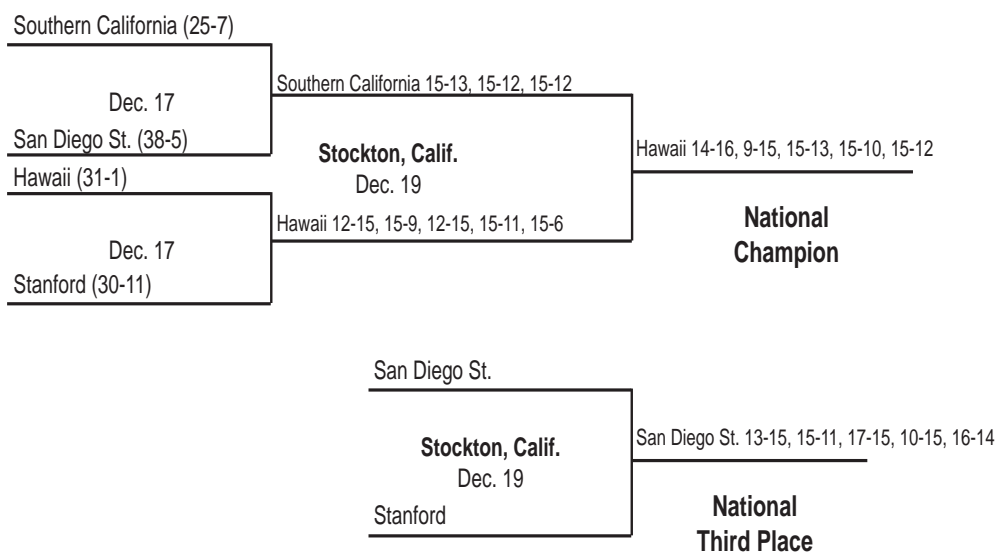

1982 Finals Bracket