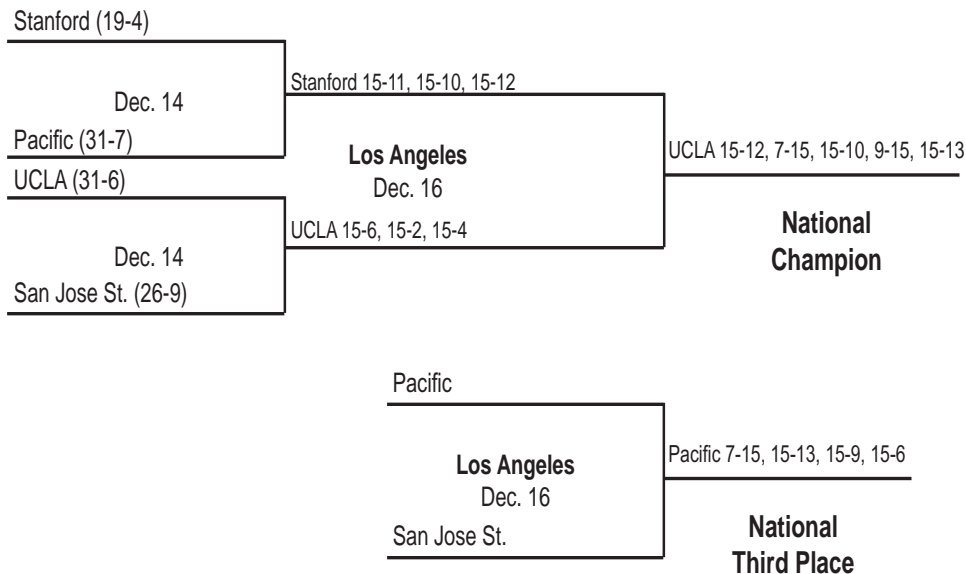

1984 Finals Bracket