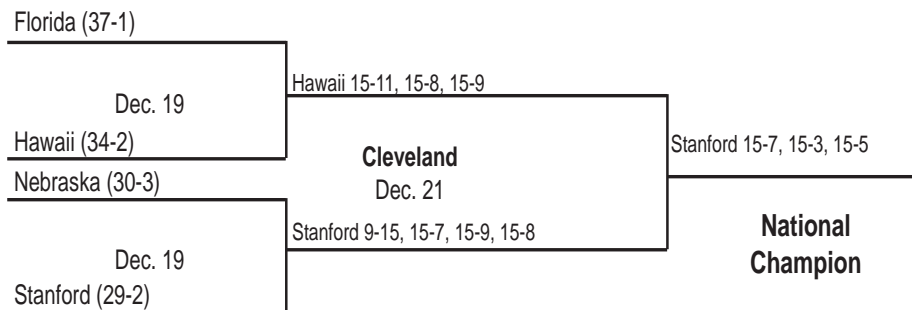

1996 Finals Bracket