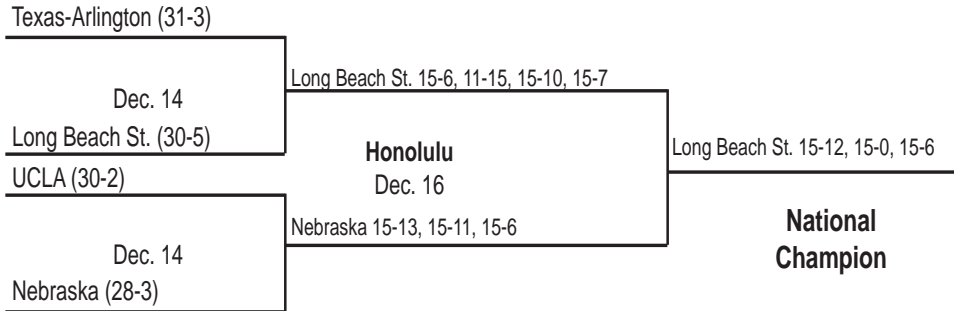

1989 Finals Bracket