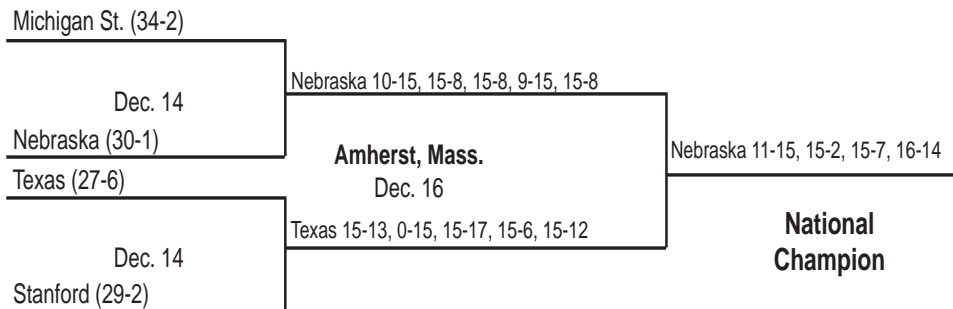

1995 Finals Bracket