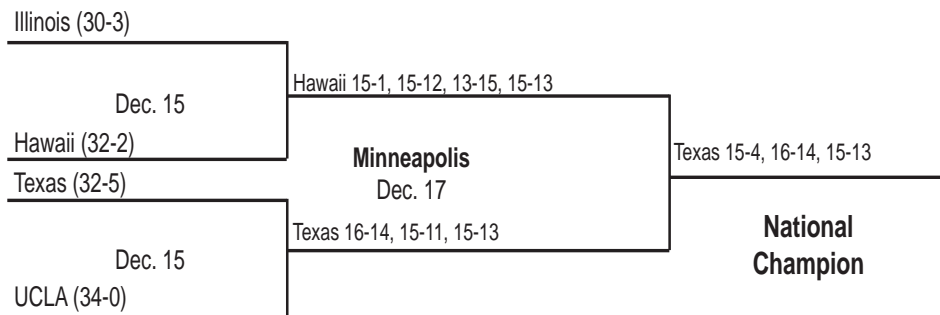

1988 Finals Bracket