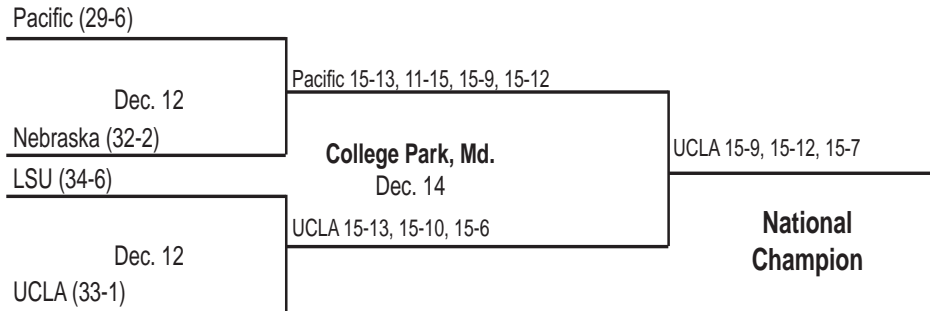

1990 Finals Bracket