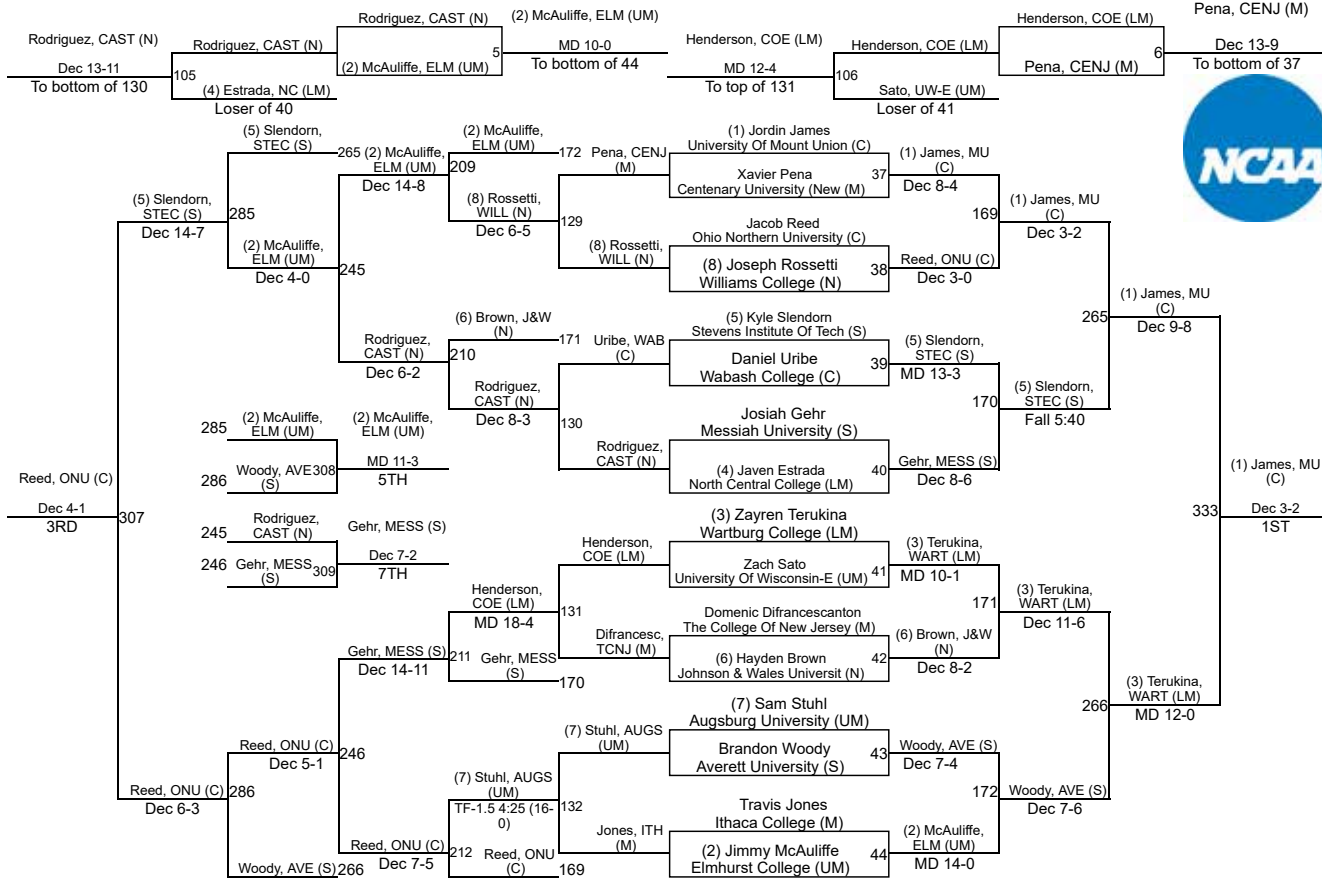

2022 NCAA Division III Wrestling Championships

141

Saturday Morning Session III	Friday Night Session II	Friday Morning Session I	Fri Night Session II	Sat Morn Session III	Saturday Night Session IV