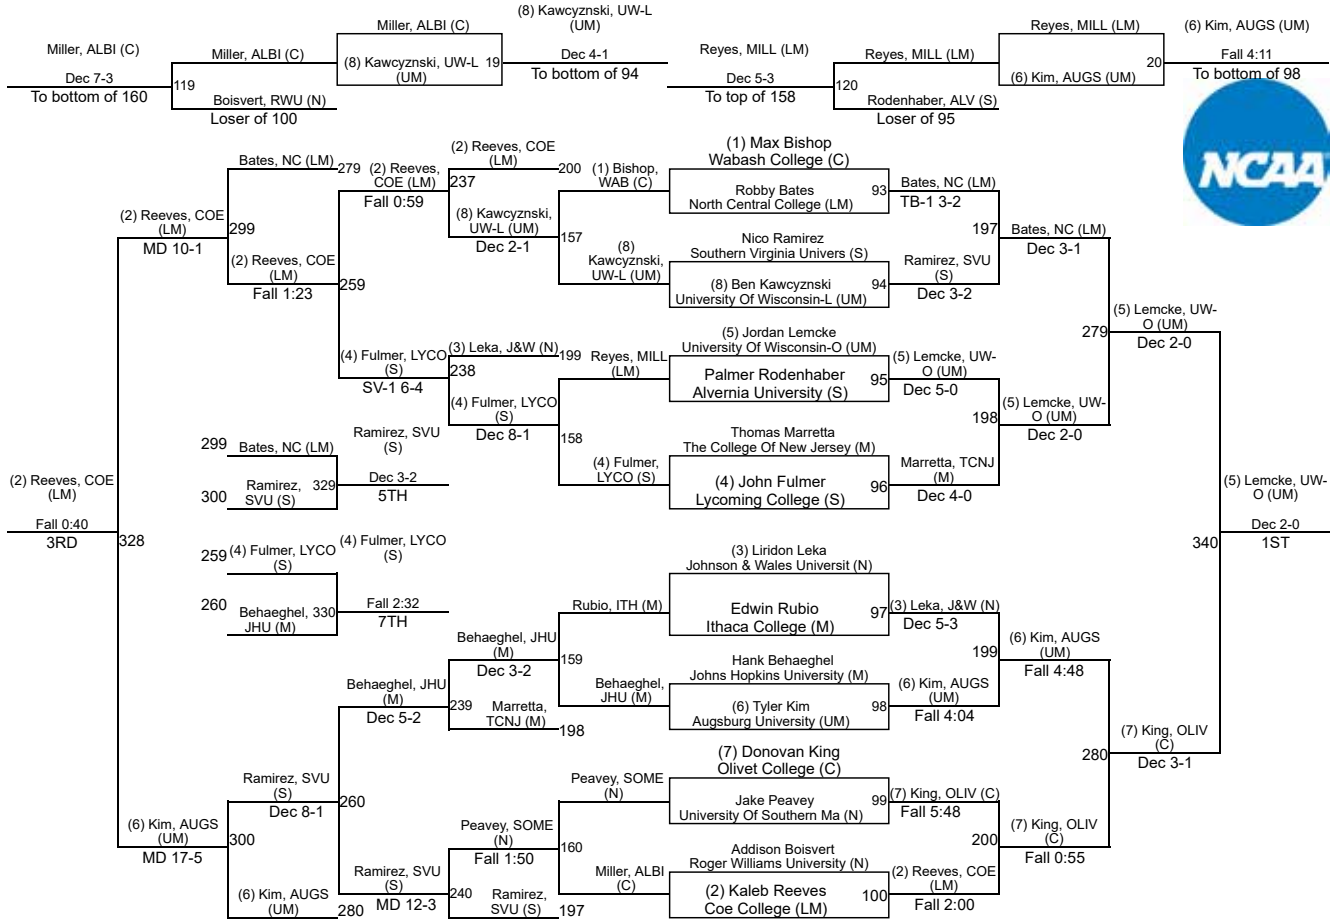

2022 NCAA Division III Wrestling Championships

285

Saturday Morning Session III	Friday Night Session II	Friday Morning Session I	Fri Night Session II	Sat Morn Session III	Saturday Night Session IV