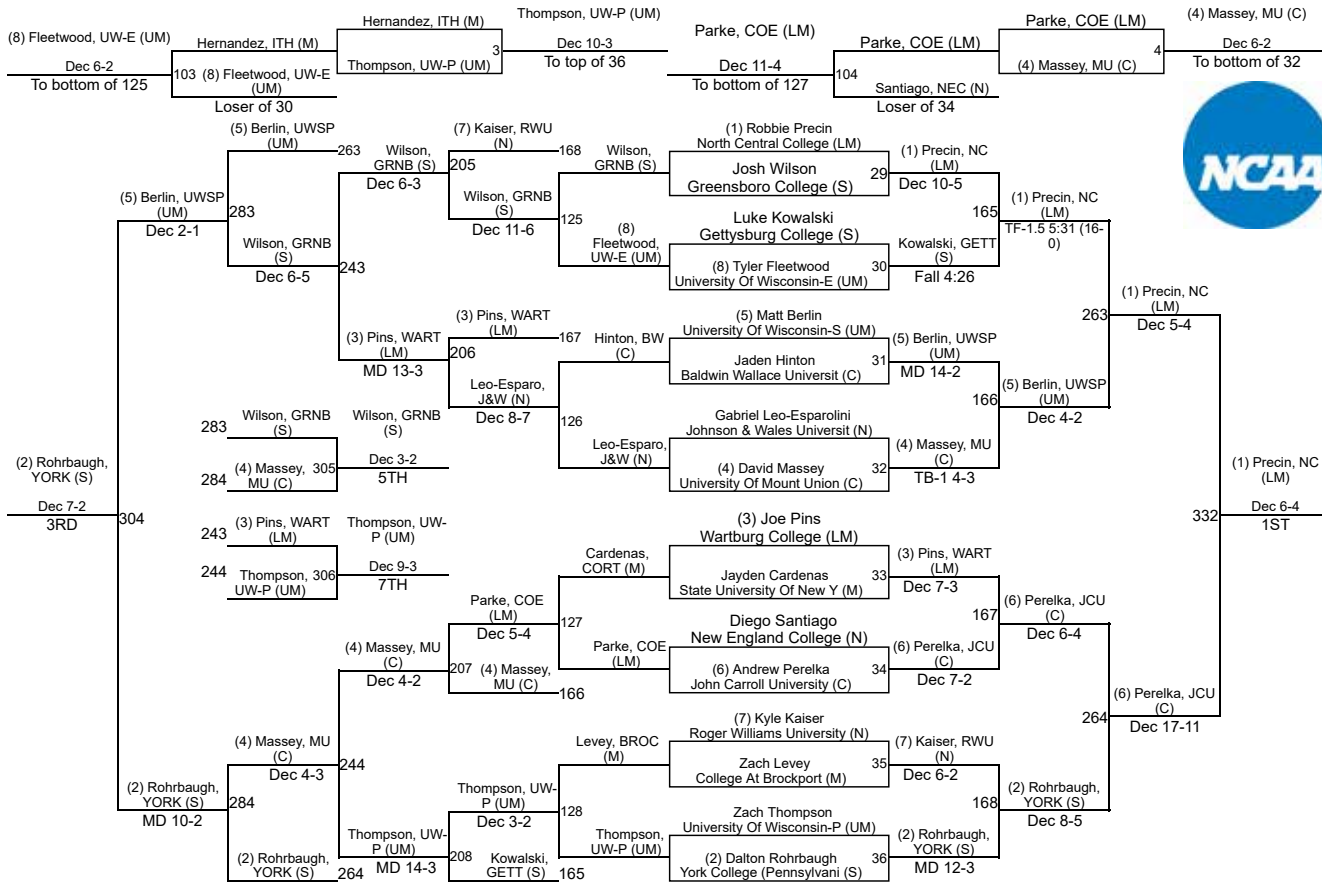

2022 NCAA Division III Wrestling Championships

133

Saturday Morning Session III	Friday Night Session II	Friday Morning Session I	Fri Night Session II	Sat Morn Session III	Saturday Night Session IV