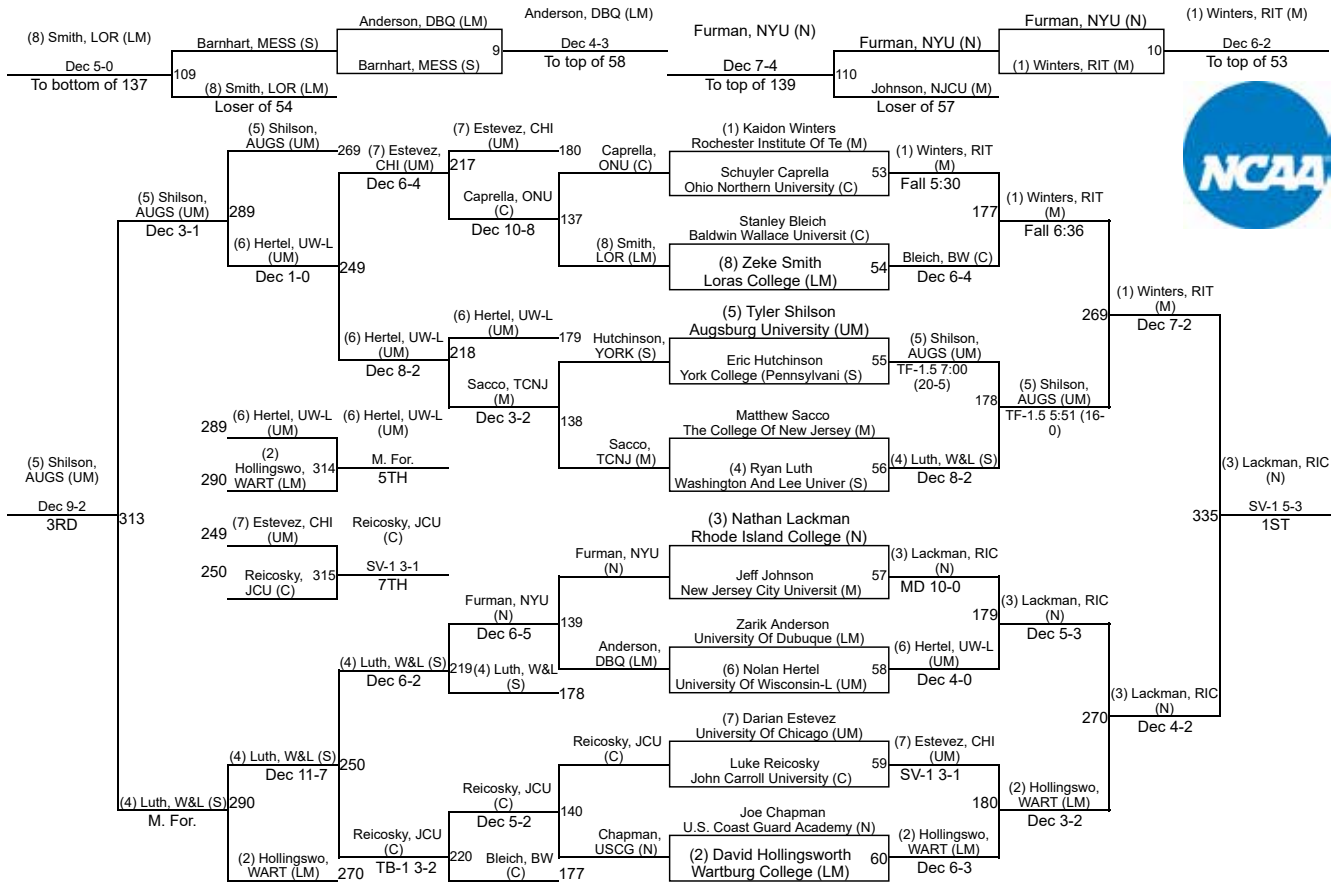

2022 NCAA Division III Wrestling Championships

157

Saturday Morning Session III	Friday Night Session II	Friday Morning Session I	Fri Night Session II	Sat Morn Session III	Saturday Night Session IV