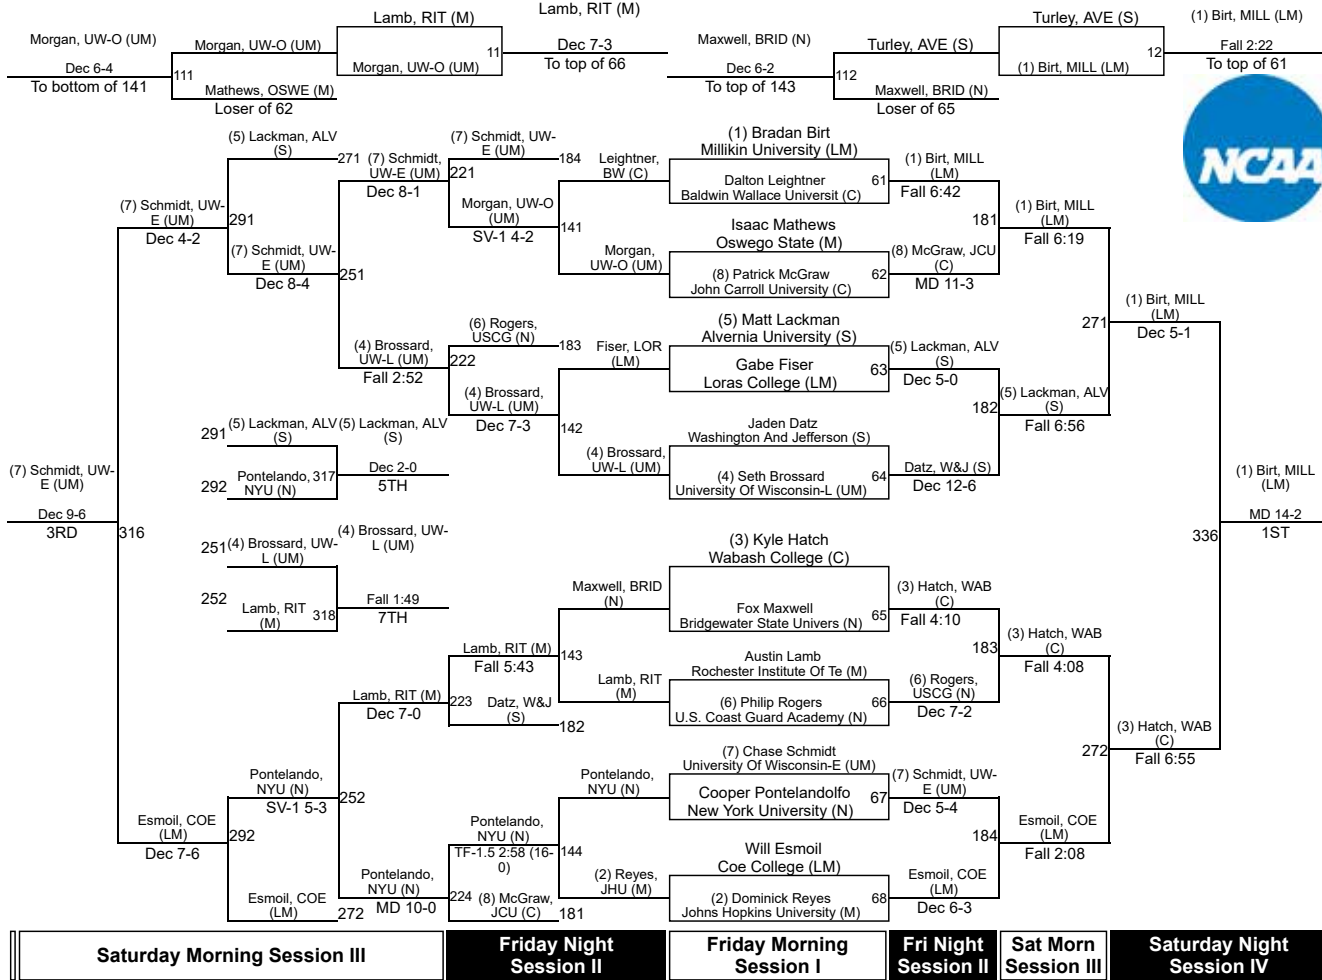

2022 NCAA Division III Wrestling Championships

165